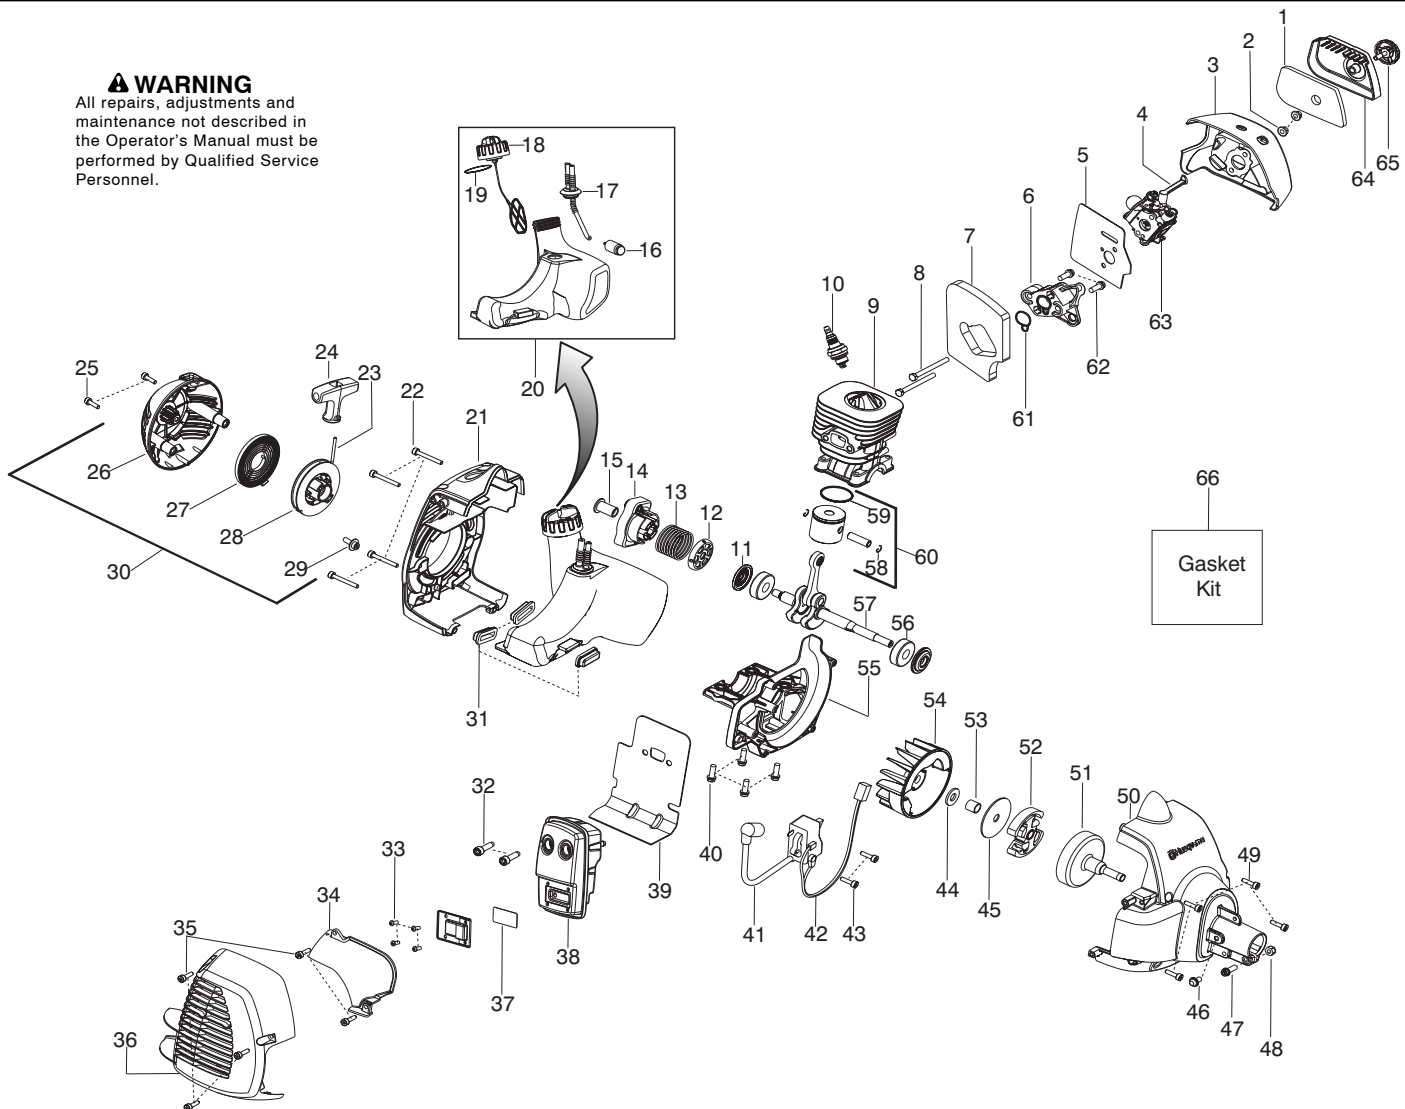

Parts List No. 545014319		Husqvarna® PARTS LIST	MODEL 125LD (US/CAN)	
Date 12/14/06	Replaces 545014319 - 11/10/06		NOTE : Illustration may differ from actual model due to design changes.	Page: 2

⚠ WARNING

All repairs, adjustments and maintenance not described in the Operator's Manual must be performed by Qualified Service Personnel.

Ref.	Part No.	Description	Ref.	Part No.	Description	Ref.	Part No.	Description
1.	530150253	Filter	25.	530016426	Screw	48.	530403094	Nut
2.	530016101	Nut-Carb. Screw	26.	545029603	Starter Hsg. w/eyelet	49.	530016456	Screw
3.	★★★★★	Air Box	27.	545029801	Kit-Starter Spring	50.	545017501	Assy-Fan Housing
4.	530057844	Lever - Choke	28.	545029701	Kit-Starter Pulley	51.	★★★★★	Assy-Clutch Drum
5.	545050402	Kit-Carb. Gasket (Incl. 7,61)	29.	530016468	Screw	52.	545050405	Kit-Clutch Assy.
6.	530035596	Adaptor-Carb.	30.	545106301	Assy-Starter Hsg.(Incl. 23,24,26,27,28,29)	53.	530057852	Spacer
7.	545030101	Kit-Gasket (foam)	31.	530059780	Isolator-Tank	54.	530039242	Flywheel
8.	530016400	Bolt	32.	530058982	Bolt-Muffler	55.	545054601	Crankcase
9.	545001001	Cylinder	33.	530015496	Screw	56.	545013401	Bearing
10.	952030201	Plug-Spark (RCJ-8Y)	34.	530150440	Shield-Heat	57.	545030001	Kit-Crankshaft
11.	545050403	Kit-Crankshaft seal	35.	530016449	O-ring - Fuel Cap	58.	530015162	Retainer-Piston Pin
12.	530016475	Washer-Starter	36.	545104901	Guard-Muffler	59.	530019283	Ring-Piston
13.	530016450	Spring-Starter Cup	37.	545030501	Kit-Spark Arrestor (Incl. 33)	60.	545030301	Kit-Piston (Incl. 58,59)
14.	545102302	Assy-Starter Cup	38.	545057501	Assy-Muffler	61.	545030101	Kit-Gasket (adaptor seal)
15.	530059800	Coupling-Starter	39.	530057848	Gasket-Paper Metal	62.	530015897	Screw
16.	530095646	Assy-Fuel Filter	40.	530015897	Screw	63.	545006060	Kit-Carb. (Incl. 4,5)
17.	545030201	Kit-Fuel Line	41.	545046701	Module	64.	530057846	Cover-Air Box
18.	530150350	Assy-Cap w/ret.(Incl. 19)	42.	530039227	Assy-Leadwire	65.	530059796	Assy-Knob
19.	530019293	O-ring - Fuel Cap	43.	530016456	Screw	66.	545030101	Kit-Gasket (Incl. 5,7,11,19,39,61)
20.	545105102	Assy-Fuel Tank (Incl. 16,17,18,19)	44.	530016030	Washer			
21.	530057851	Shroud-Rear	45.	530094189	Washer-Clutch			
22.	530016448	Screw	46.	530016469	Screw			
23.	545029901	Kit-Rope	47.	530016470	Screw			
24.	530150318	Handle-Starter						

Not Shown

530058709 Bulb-Purge

✓ = New Part Number For This IPL

★ = Refer to the Service Reference Indicated for more information.(Located at the END of the IPL)