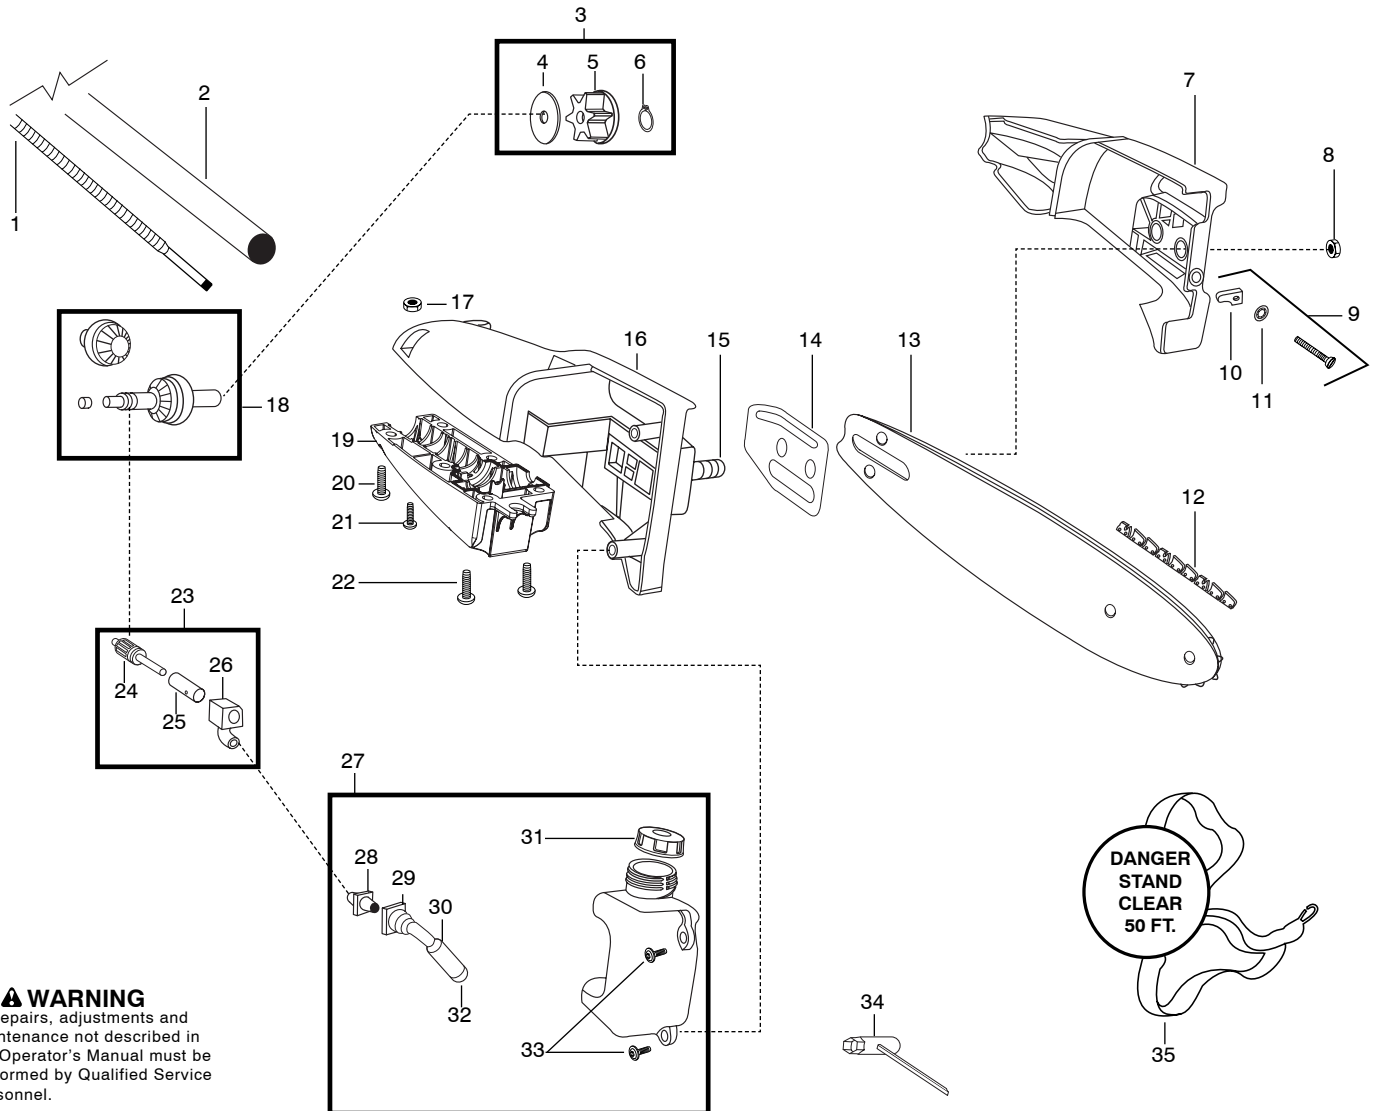

Page 1, Ref.# 13 - 545006003 Kit - Upper Driveshaft
Page 2, Ref.# 51 - 530150039 Assy-Clutch Drum

***** **Service Reference** *****

Note : Due to product improvements, your unit may have a different cable assembly and air box.
Please refer to the serial number on your unit and order the parts below.

WARNING
All repairs, adjustments and maintenance not described in the Operator's Manual must be performed by Qualified Service Personnel.

Ref.	Part No.	Description	Ref.	Part No.	Description
1.	530056570	Flexshaft - lower	23.	530071645	Kit - Oil Assy (Incl. 24,25,26,28)
2.	545015702	Assy. - Lower Driveshaft	24.	530053764	Assy. - Gear Plunger
3.	530071647	Kit - Sprocket Assy. (Incl. 4,5,6)	25.	530053765	Barrel
4.	530056521	Washer	26.	530056522	Block - Oil
5.	530056520	Sprocket	27.	545096101	Assy - Oil Tank (Incl. 28,29,30,31,32)
6.	530056563	Retainer - Sprocket	28.	530056524	Fitting - Oil Line
7.	545092901	Assy - Bar Clamp (Incl. 9)	29.	530021160	Intake - Oil Line
8.	530015917	Nut - Bar Mounting	30.	530037821	Filter - Oil
9.	530069611	Kit - Bar Adjust (Incl. 10,11)	31.	545095401	Cap - Oil
10.	530015826	Pin - Bar Adjust	32.	530030189	Plug - Oil Filter
11.	530038593	Retainer - Bar Adjust	33.	530015843	Screw
12.	530051524	Chain - 8"	34.	530031163	Wrench - Bar
13.	545089501	Bar - 8"	35.	530094408	Strap-Shoulder
14.	530056523	Plate - Bar Pad	Not Shown		
15.	530016133	Bolt - Bar	545082933	Manual	
16.	545092401	Housing - Upper (Incl. 15)	545042007	Decal-shaft warning	
17.	530016284	Nut	530055395	Clamp harness-lower	
18.	530071646	Kit - Gear Assy.	530055392	Clamp harness-upper	
19.	545092301	Housing - Lower	530016406	Screw (harness clamp)	
20.	530016312	Screw	530150031	Hanger-Att. (90 deg.)	
21.	530015805	Screw - Alignment	530031159	Wrench-hex (5/32)	
22.	530015886	Screw			