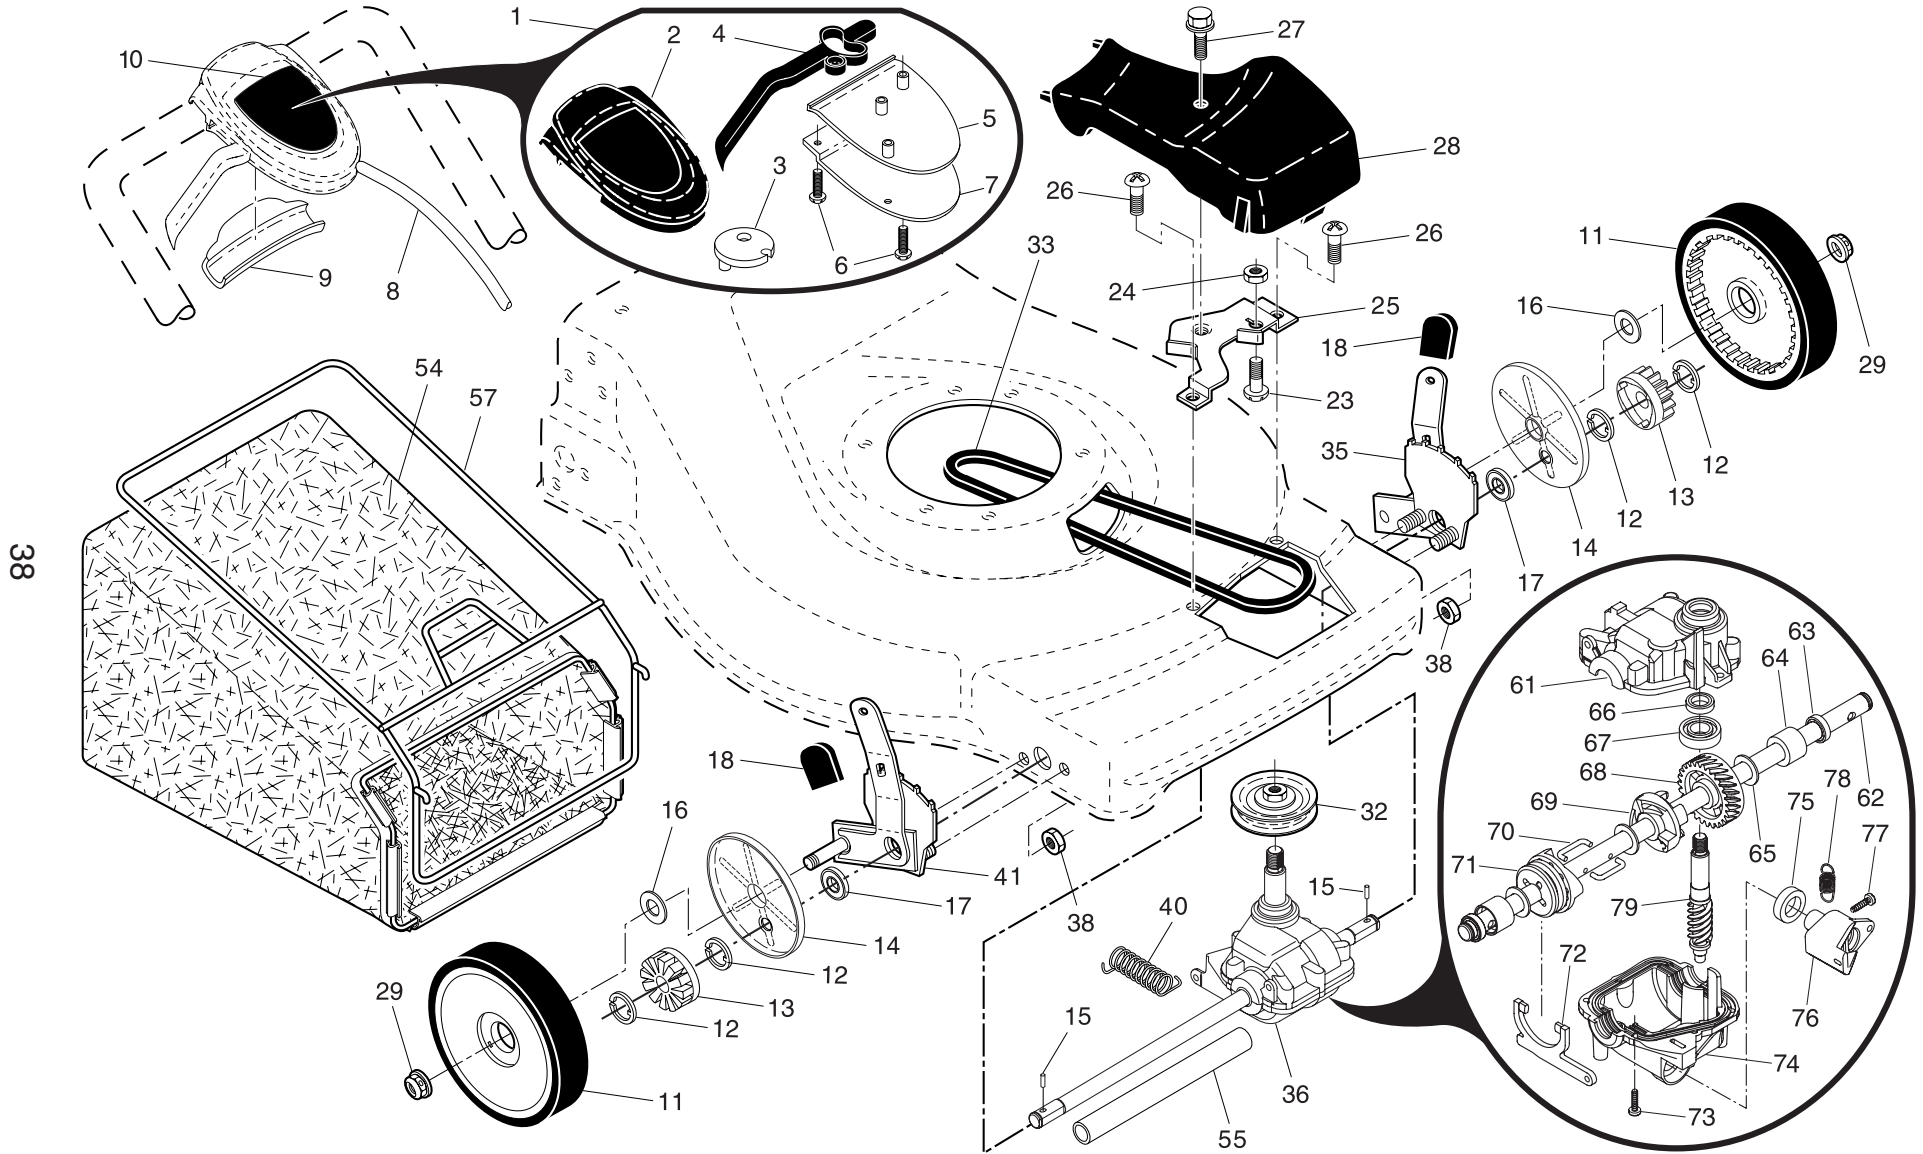

HUSQVARNA ROTARY LAWN MOWER - - MODEL NUMBER 917.375820

HUSQVARNA ROTARY LAWN MOWER - - MODEL NUMBER 917.375820

KEY NO.	PART NO.	DESCRIPTION	KEY NO.	PART NO.	DESCRIPTION
1	404142	Drive Control Assembly (Includes Cable)	36	191636	Gearcase Assembly, Complete
2	195745	Cover, Drive Control, Top	38	73800400	Locknut, Hex 1/4-20
3	187353	Pulley	40	192849	Spring
4	190039	Lever, Drive Control	41	195107	Kit, Wheel Adjuster, RH (Includes Knob and Bearing)
5	195744	Cover, Drive Control, Bottom			
6	186198	Screw, Torx Head #8 x 5/8	54	401189	Grassbag Assembly
7	400235X479	Mounting Bracket, Drive Control	55	86012	Driveshaft Cover
8	197195	Cable, Drive Control	57	189680	Frame, Grassbag
9	184987	Cap, Drive Control, Bottom	61	196886	Case, Upper
10	189074	Decal, Drive Control	62	197057	Shaft, Output
11	193912X460	Wheel & Tire Assembly	63	183508	Seal, Output Shaft
12	12000058	E-Ring	64	183511	Bushing
13	750003	Gear, Pinion	65	183509	Washer
14	189403	Dust Cover	66	183514	Seal, Worm Shaft
15	191017	Pawl, Drive	67	183506	Bearing, Ball
16	67725	Washer, Flat 3/8	68	183499	Gear, 27 Teeth
17	191039	Bearing, Wheel Adjuster	69	196884	Fixed Dog Clutch
18	196401	Selector Knob	70	183505	Wireform
23	88652	Screw 1/4-20 x 1-1/4	71	196883	Movable Dog Clutch
24	191730	Nut, Hex	72	196882	Fork
25	197163X479	Belt Guide Bracket	73	183513	Screw, Case
26	192325	Screw	74	196881	Case, Lower
27	175262	Pan Head Tapping Screw #10-24 x 2-3/4	75	196880	Seal, Lever
28	194407X418	Drive Cover	76	196879	Lever
29	83923	Locknut, Hex	77	196878	Screw, Lever
32	194018	Drive Pulley	78	196877	Spring
33	196857	V-Belt	79	183502	Shaft, Worm
35	195110	Kit, Wheel Adjuster, LH (Includes Knob and Bearing)			

NOTE: All component dimensions given in U.S. inches. 1 inch = 25.4 mm.

IMPORTANT: Use only Original Equipment Manufacturer (O.E.M.) replacement parts. Failure to do so could be hazardous, damage your lawn mower and void your warranty.