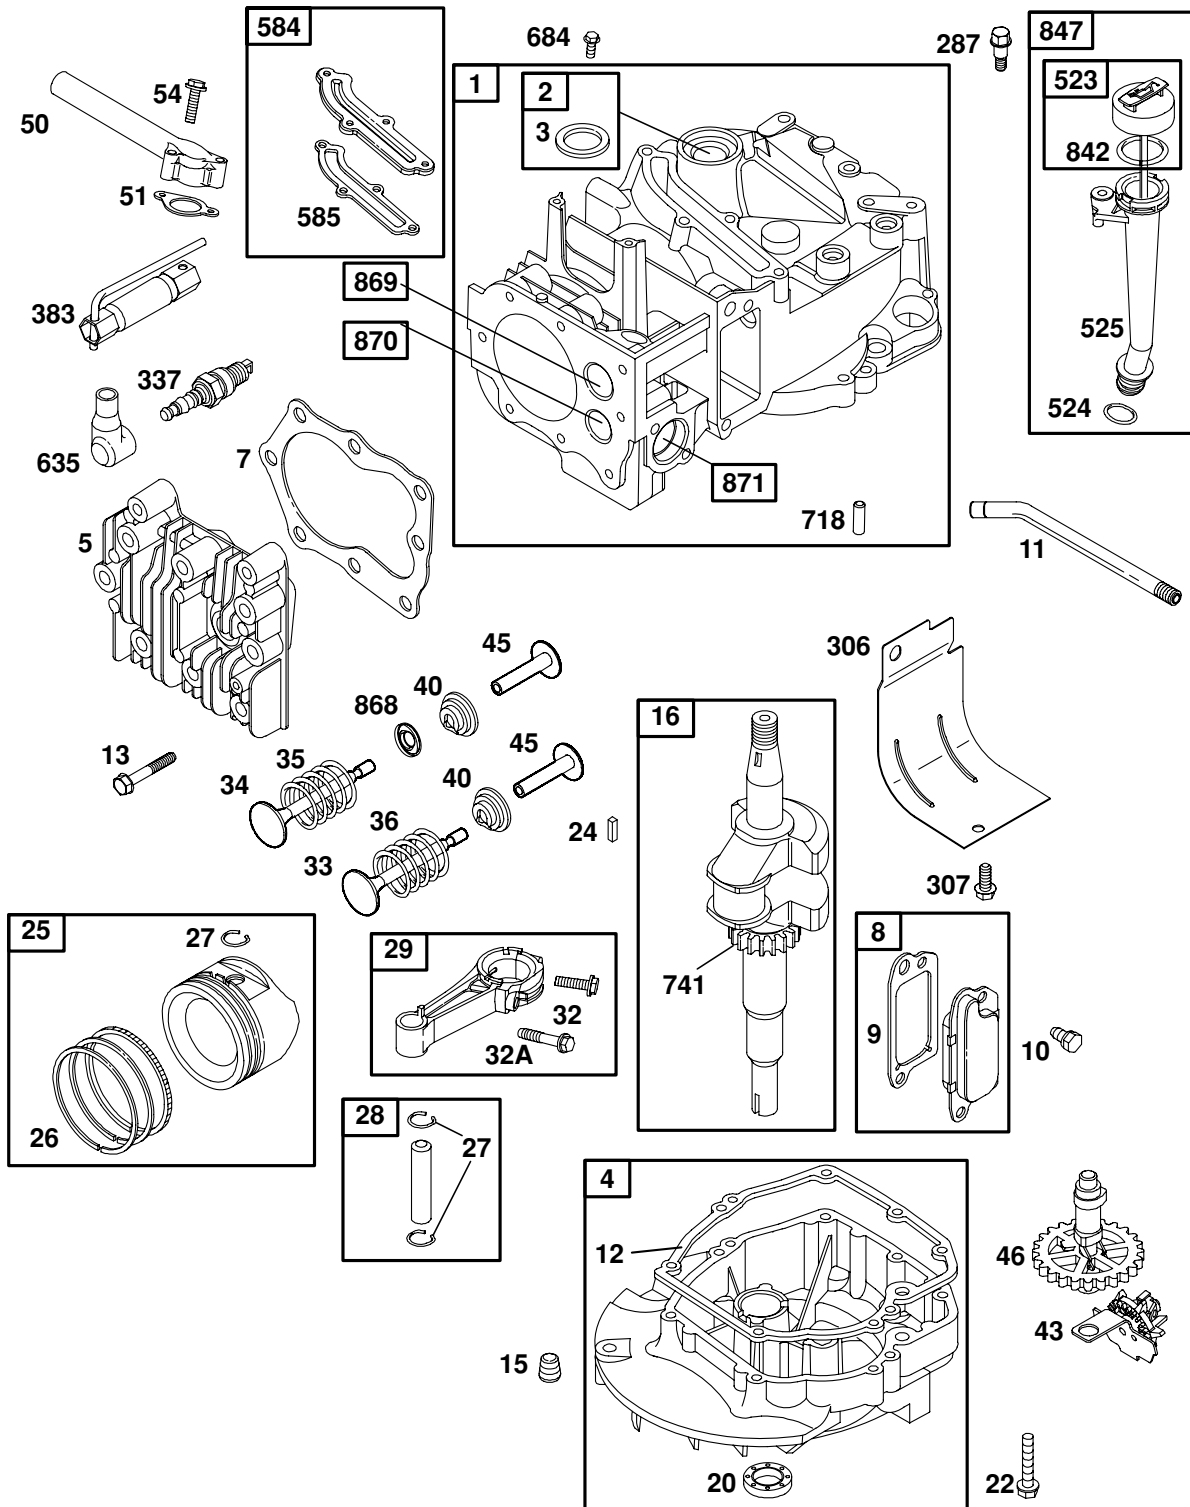

HUSQVARNA ROTARY LAWN MOWER - - MODEL NUMBER 917.375820

KEY NO.	PART NO.	DESCRIPTION	KEY NO.	PART NO.	DESCRIPTION
1	404142	Drive Control Assembly (Includes Cable)	36	191636	Gearcase Assembly, Complete
2	195745	Cover, Drive Control, Top	38	73800400	Locknut, Hex 1/4-20
3	187353	Pulley	40	192849	Spring
4	190039	Lever, Drive Control	41	195107	Kit, Wheel Adjuster, RH (Includes Knob and Bearing)
5	195744	Cover, Drive Control, Bottom			
6	186198	Screw, Torx Head #8 x 5/8	54	401189	Grassbag Assembly
7	400235X479	Mounting Bracket, Drive Control	55	86012	Driveshaft Cover
8	197195	Cable, Drive Control	57	189680	Frame, Grassbag
9	184987	Cap, Drive Control, Bottom	61	196886	Case, Upper
10	189074	Decal, Drive Control	62	197057	Shaft, Output
11	193912X460	Wheel & Tire Assembly	63	183508	Seal, Output Shaft
12	12000058	E-Ring	64	183511	Bushing
13	750003	Gear, Pinion	65	183509	Washer
14	189403	Dust Cover	66	183514	Seal, Worm Shaft
15	191017	Pawl, Drive	67	183506	Bearing, Ball
16	67725	Washer, Flat 3/8	68	183499	Gear, 27 Teeth
17	191039	Bearing, Wheel Adjuster	69	196884	Fixed Dog Clutch
18	196401	Selector Knob	70	183505	Wireform
23	88652	Screw 1/4-20 x 1-1/4	71	196883	Movable Dog Clutch
24	191730	Nut, Hex	72	196882	Fork
25	197163X479	Belt Guide Bracket	73	183513	Screw, Case
26	192325	Screw	74	196881	Case, Lower
27	175262	Pan Head Tapping Screw #10-24 x 2-3/4	75	196880	Seal, Lever
28	194407X418	Drive Cover	76	196879	Lever
29	83923	Locknut, Hex	77	196878	Screw, Lever
32	194018	Drive Pulley	78	196877	Spring
33	196857	V-Belt	79	183502	Shaft, Worm
35	195110	Kit, Wheel Adjuster, LH (Includes Knob and Bearing)			

NOTE: All component dimensions given in U.S. inches. 1 inch = 25.4 mm.

IMPORTANT: Use only Original Equipment Manufacturer (O.E.M.) replacement parts. Failure to do so could be hazardous, damage your lawn mower and void your warranty.