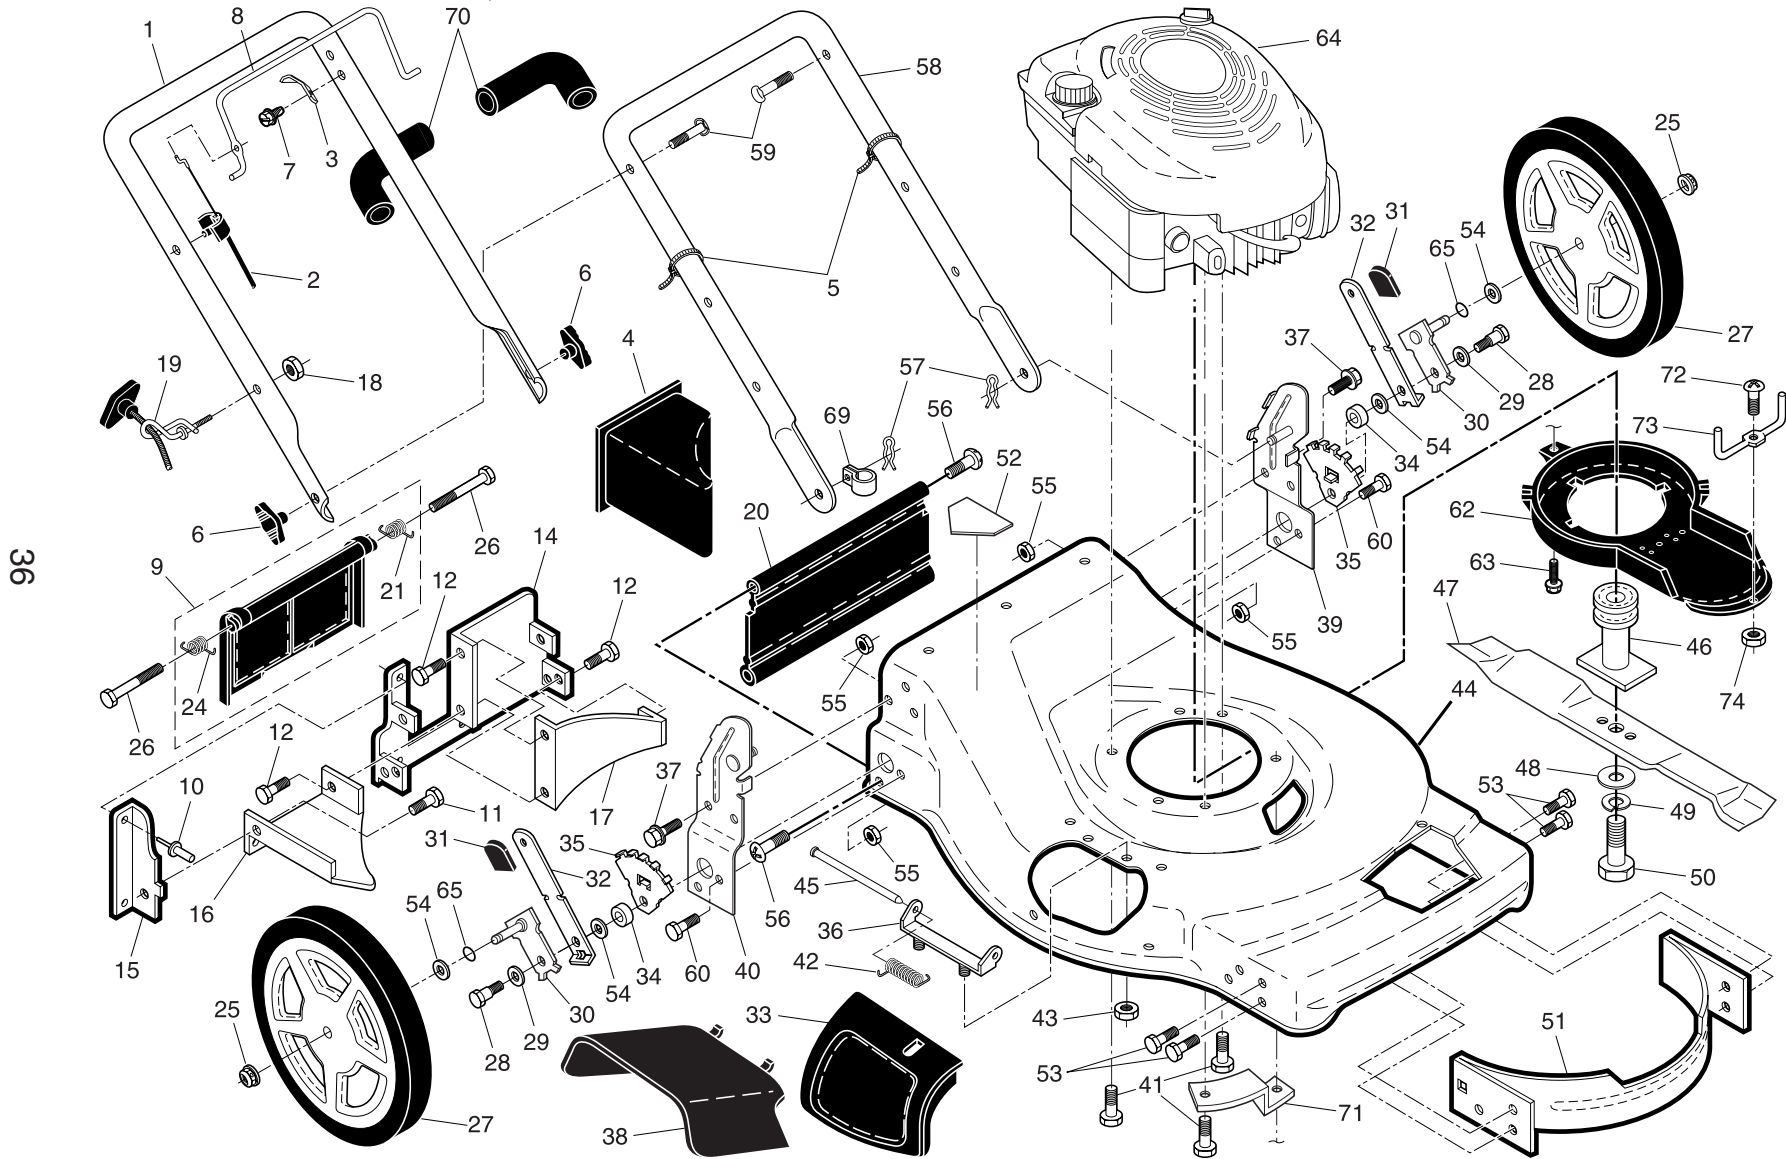

HUSQVARNA ROTARY LAWN MOWER - - MODEL NUMBER 917.375820

REPAIR PARTS

HUSQVARNA ROTARY LAWN MOWER - - MODEL NUMBER 917.375820

KEY NO.	PART NO.	DESCRIPTION	KEY NO.	PART NO.	DESCRIPTION	KEY NO.	PART NO.	DESCRIPTION
1	196403	Upper Handle Assembly (Includes Foam Grip)	30	180413X004	Axle Arm Assembly	56	88652	Screw, Hinge 1/4-20 x 1-1/4
2	183567	Engine Zone Control Cable	31	189808X418	Selector Knob	57	51793	Hairpin Cotter
3	850733X004	Bracket, Upstop	32	198169X004	Selector Spring	58	151590X498	Lower Handle
4	166649	Mulcher Plug	33	189917X418	Mulcher Door	59	191574	Handle Bolt
5	66426	Wire Tie	34	146630	Spacer	60	74760612	Bolt, Hex Head 3/8-16 x 3/4
6	189713X418	Handle Knob	35	700325X007	Wheel Adjusting Bracket	62	199314	Debris Shield
7	750634	Screw	36	175735	Hinge Bracket Assembly	63	192325	Screw, Debris Shield
8	194580X422	Control Bar	37	150078	Screw, Sems, Thread Cutting 5/16-18 x 3/4	64	- - -	Engine, Briggs & Stratton, Model No. 125K02-0654-E1 (For engine service and replacement parts, call Briggs & Stratton at 1-800-233-3723)
9	193679	Rear Door Assembly (Includes Springs)	38	402574X418	Discharge Deflector	65	197480	O-Ring
10	128415	Pop Rivet	39	195915X479	Handle Bracket Assembly, LH	69	197991	Clip, Cable
11	150050	Screw, Self-Tapping #10-24 x 5/8	40	195914X479	Handle Bracket Assembly, RH	70	182748	Foam Grip
37	12	54583	12	54583	Screw, Hex Head, Sems 1/4-20 x 1/2	71	188839X004	Mounting Bracket, DebrisShield
14	195622X479	Back Plate	41	150406	Bolt, Hex Head, Engine 3/8-16	72	182227	Screw #8
15	700365X479	Side Baffle	42	193000	Spring, Torsion	73	197162	Belt Keeper
16	176655X479	Discharge Baffle	43	73800400	Nut, Hex, Nylock	74	182228	Nut, Hex
17	140661X479	Rear Baffle	44	197556	Kit, Lawn Mower Housing (Includes Key #14, 15 and 51)	- -	161058	Warning Decal (not shown)
18	132004	Keps Locknut 1/4-20	45	175650	Rod, Hinge	- -	402735	Owner's Manual
19	194788	Rope Guide	46	194037	Blade Adapter / Pulley	Available accessories not included with mower:		
20	189008	Rear Skirt	47	141114	Blade, 22"	- -	71 33623	Gas Can (2.5 Gallon Container)
21	170938	Spring, Rear Door, LH	48	851074	Washer, Hardened	- -	71 33500	Fuel Stabilizer
24	170939	Spring, Rear Door, RH	49	850263	Washer, Helical	- -	71 33000	SAE 30W Oil (20 Ounce Bottle)
25	145212	Nut, Hex, Flanged	50	851084	Screw, Machine, Hex Head 3/8-24 x 1-3/8 Grade 8			
26	184193	Bolt, Rear Door	51	170031	Front Baffle			
27	193906X460	Wheel & Tire Assembly, Rear	52	85463	Danger Decal			
28	142748	Bolt, Shoulder 3/8-16 x 1	53	17600406	Screw			
29	61651	Washer, Belleville	54	88348	Washer, Flat			
			55	751592	Locknut, Hex 3/8-16			

NOTE: All component dimensions given in U.S. inches. 1 inch = 25.4 mm.

IMPORTANT: Use only Original Equipment Manufacturer (O.E.M.) replacement parts. Failure to do so could be hazardous, damage your lawn mower and void your warranty.