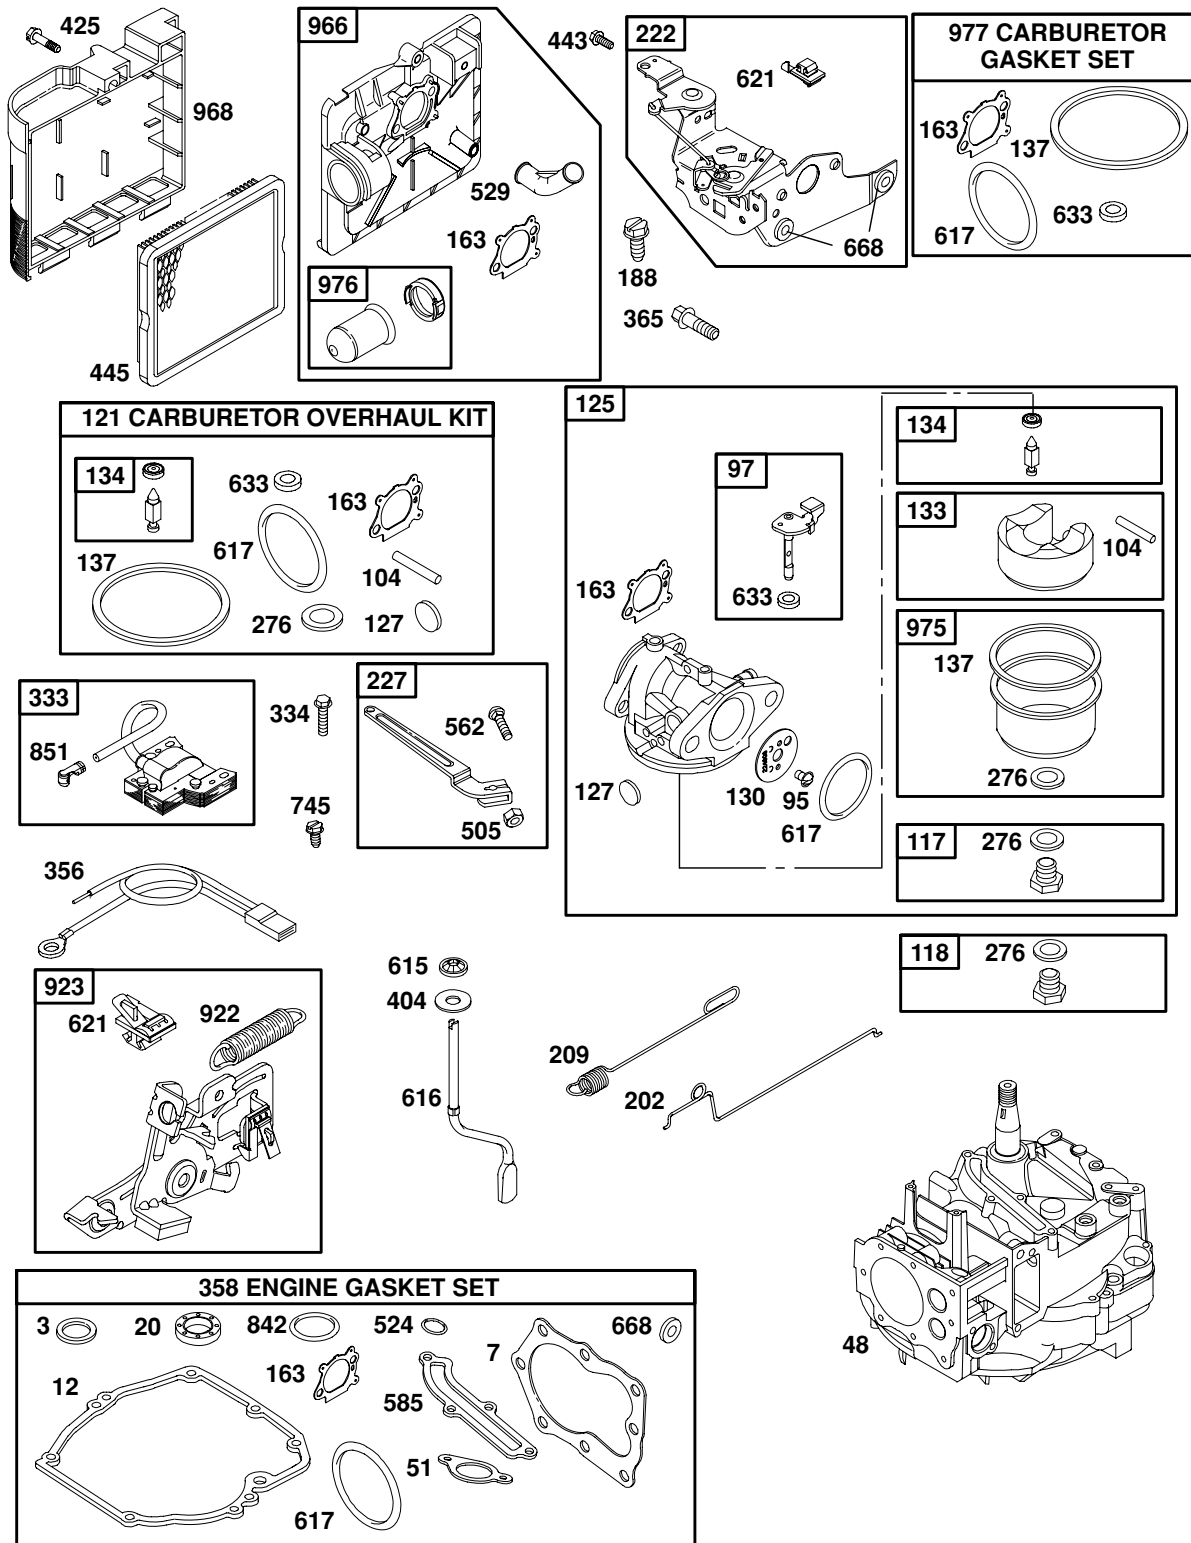

## HUSQVARNA ROTARY LAWN MOWER - - MODEL NUMBER 917.375820

KEY NO.	PART NO.	DESCRIPTION	KEY NO.	PART NO.	DESCRIPTION
1	404142	Drive Control Assembly (Includes Cable)	36	191636	Gearcase Assembly, Complete
2	195745	Cover, Drive Control, Top	38	73800400	Locknut, Hex 1/4-20
3	187353	Pulley	40	192849	Spring
4	190039	Lever, Drive Control	41	195107	Kit, Wheel Adjuster, RH (Includes Knob and Bearing)
5	195744	Cover, Drive Control, Bottom			
6	186198	Screw, Torx Head #8 x 5/8	54	401189	Grassbag Assembly
7	400235X479	Mounting Bracket, Drive Control	55	86012	Driveshaft Cover
8	197195	Cable, Drive Control	57	189680	Frame, Grassbag
9	184987	Cap, Drive Control, Bottom	61	196886	Case, Upper
10	189074	Decal, Drive Control	62	197057	Shaft, Output
11	193912X460	Wheel & Tire Assembly	63	183508	Seal, Output Shaft
12	12000058	E-Ring	64	183511	Bushing
13	750003	Gear, Pinion	65	183509	Washer
14	189403	Dust Cover	66	183514	Seal, Worm Shaft
15	191017	Pawl, Drive	67	183506	Bearing, Ball
16	67725	Washer, Flat 3/8	68	183499	Gear, 27 Teeth
17	191039	Bearing, Wheel Adjuster	69	196884	Fixed Dog Clutch
18	196401	Selector Knob	70	183505	Wireform
23	88652	Screw 1/4-20 x 1-1/4	71	196883	Movable Dog Clutch
24	191730	Nut, Hex	72	196882	Fork
25	197163X479	Belt Guide Bracket	73	183513	Screw, Case
26	192325	Screw	74	196881	Case, Lower
27	175262	Pan Head Tapping Screw #10-24 x 2-3/4	75	196880	Seal, Lever
28	194407X418	Drive Cover	76	196879	Lever
29	83923	Locknut, Hex	77	196878	Screw, Lever
32	194018	Drive Pulley	78	196877	Spring
33	196857	V-Belt	79	183502	Shaft, Worm
35	195110	Kit, Wheel Adjuster, LH (Includes Knob and Bearing)			

**NOTE:** All component dimensions given in U.S. inches. 1 inch = 25.4 mm.

**IMPORTANT:** Use only Original Equipment Manufacturer (O.E.M.) replacement parts. Failure to do so could be hazardous, damage your lawn mower and void your warranty.