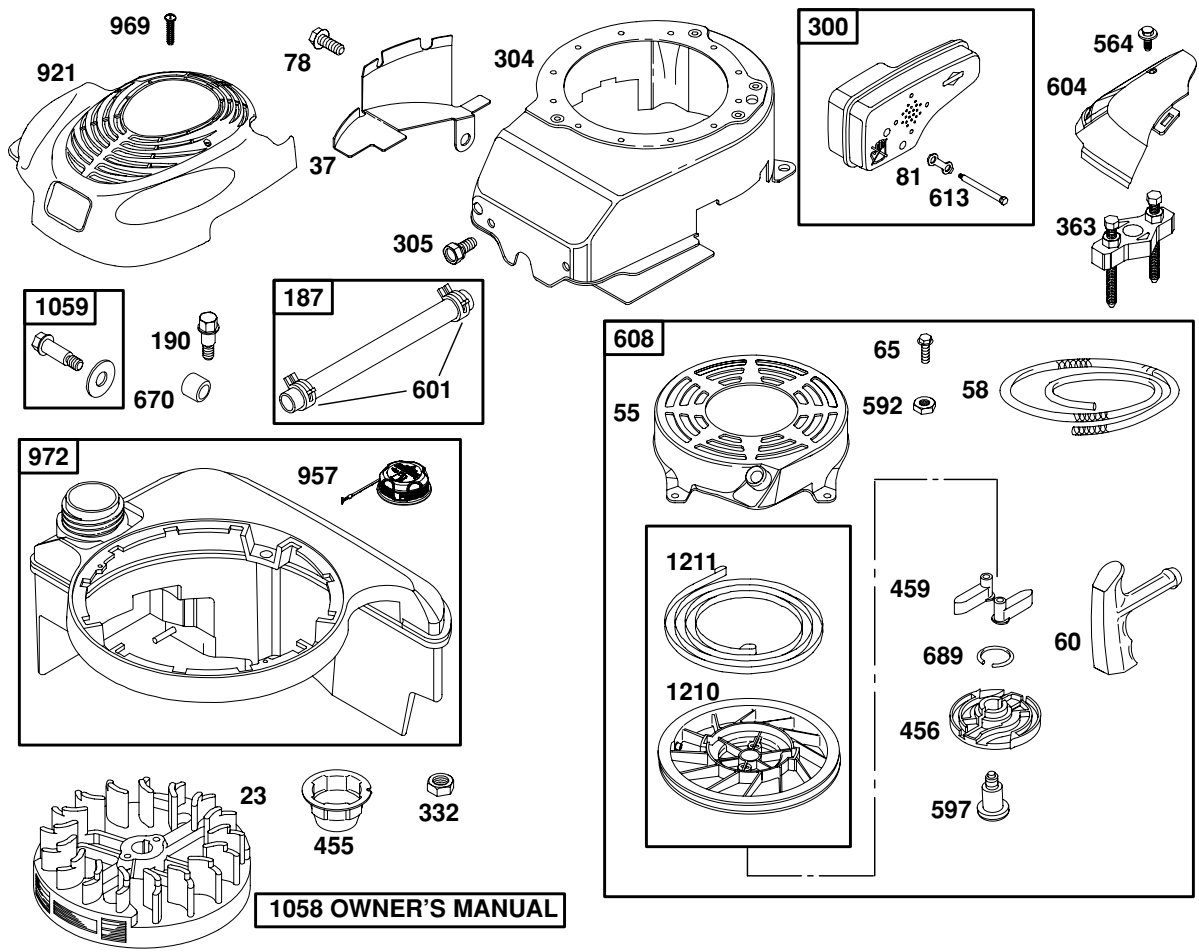

## HUSQVARNA ROTARY LAWN MOWER - - MODEL NUMBER 917.375820

KEY NO.	PART NO.	DESCRIPTION	KEY NO.	PART NO.	DESCRIPTION
1	404142	Drive Control Assembly (Includes Cable)	36	191636	Gearcase Assembly, Complete
2	195745	Cover, Drive Control, Top	38	73800400	Locknut, Hex 1/4-20
3	187353	Pulley	40	192849	Spring
4	190039	Lever, Drive Control	41	195107	Kit, Wheel Adjuster, RH (Includes Knob and Bearing)
5	195744	Cover, Drive Control, Bottom			
6	186198	Screw, Torx Head #8 x 5/8	54	401189	Grassbag Assembly
7	400235X479	Mounting Bracket, Drive Control	55	86012	Driveshaft Cover
8	197195	Cable, Drive Control	57	189680	Frame, Grassbag
9	184987	Cap, Drive Control, Bottom	61	196886	Case, Upper
10	189074	Decal, Drive Control	62	197057	Shaft, Output
11	193912X460	Wheel & Tire Assembly	63	183508	Seal, Output Shaft
12	12000058	E-Ring	64	183511	Bushing
13	750003	Gear, Pinion	65	183509	Washer
14	189403	Dust Cover	66	183514	Seal, Worm Shaft
15	191017	Pawl, Drive	67	183506	Bearing, Ball
16	67725	Washer, Flat 3/8	68	183499	Gear, 27 Teeth
17	191039	Bearing, Wheel Adjuster	69	196884	Fixed Dog Clutch
18	196401	Selector Knob	70	183505	Wireform
23	88652	Screw 1/4-20 x 1-1/4	71	196883	Movable Dog Clutch
24	191730	Nut, Hex	72	196882	Fork
25	197163X479	Belt Guide Bracket	73	183513	Screw, Case
26	192325	Screw	74	196881	Case, Lower
27	175262	Pan Head Tapping Screw #10-24 x 2-3/4	75	196880	Seal, Lever
28	194407X418	Drive Cover	76	196879	Lever
29	83923	Locknut, Hex	77	196878	Screw, Lever
32	194018	Drive Pulley	78	196877	Spring
33	196857	V-Belt	79	183502	Shaft, Worm
35	195110	Kit, Wheel Adjuster, LH (Includes Knob and Bearing)			

**NOTE:** All component dimensions given in U.S. inches. 1 inch = 25.4 mm.

**IMPORTANT:** Use only Original Equipment Manufacturer (O.E.M.) replacement parts. Failure to do so could be hazardous, damage your lawn mower and void your warranty.