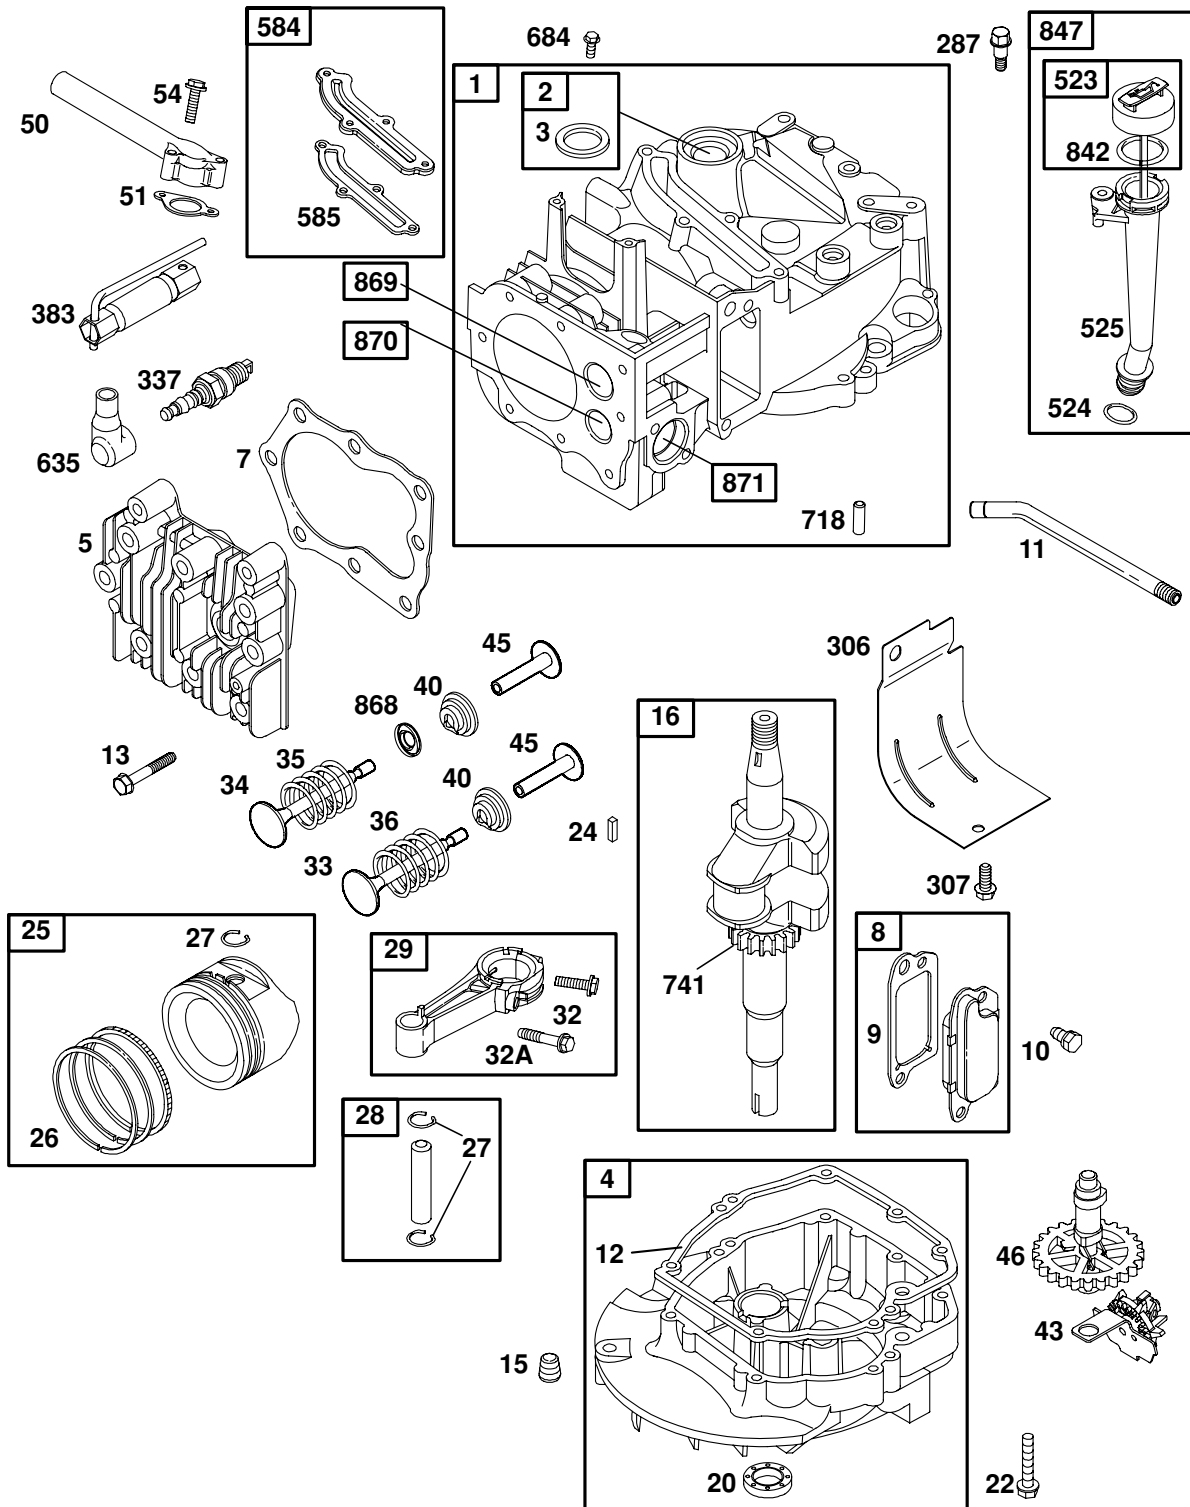

HUSQVARNA ROTARY LAWN MOWER - - MODEL NUMBER 917.375810

38

HUSQVARNA ROTARY LAWN MOWER - - MODEL NUMBER 917.375810

KEY NO.	PART NO.	DESCRIPTION	KEY NO.	PART NO.	DESCRIPTION
1	404142	Drive Control Assembly (Includes Cable)	36	191636	Gearcase Assembly, Complete
2	195745	Cover, Drive Control, Top	38	73800400	Locknut, Hex 1/4-20
3	187353	Pulley	40	192849	Spring
4	190039	Lever, Drive Control	41	195107	Kit, Wheel Adjuster, RH (Includes Knob and Bearing)
5	195744	Cover, Drive Control, Bottom	54	401189	Grassbag Assembly
6	181698	Screw, Torx Head #8 x 5/8	55	86012	Driveshaft Cover
7	400235X479	Mounting Bracket, Drive Control	57	189680	Frame, Grassbag
8	197195	Cable, Drive Control	61	196886	Case, Upper
9	184987	Cap, Drive Control, Bottom	62	197057	Shaft, Output
10	189074	Decal, Drive Control	63	183508	Seal, Output Shaft
11	193912X460	Wheel & Tire Assembly	64	183511	Bushing
12	12000058	E-Ring	65	183509	Washer
13	750003	Gear, Pinion	66	183514	Seal, Worm Shaft
14	189403	Dust Cover	67	183506	Bearing, Ball
15	191017	Pawl, Drive	68	183499	Gear, 27 Teeth
16	67725	Washer, Flat 3/8	69	196884	Fixed Dog Clutch
17	191039	Bearing, Wheel Adjuster	70	183505	Wireform
18	196401	Selector Knob	71	196883	Movable Dog Clutch
25	197163X479	Belt Guide Bracket	72	196882	Fork
26	192325	Screw	73	183513	Screw, Case
27	175262	Pan Head Tapping Screw #10-24 x 2-3/4	74	196881	Case, Lower
28	194407X418	Drive Cover	75	196880	Seal, Lever
29	83923	Locknut, Hex	76	196879	Lever
32	194018	Drive Pulley	77	196878	Screw, Lever
33	196857	V-Belt	78	196877	Spring
35	195110	Kit, Wheel Adjuster, LH (Includes Knob and Bearing)	79	183502	Shaft, Worm

NOTE: All component dimensions given in U.S. inches. 1 inch = 25.4 mm.

IMPORTANT: Use only Original Equipment Manufacturer (O.E.M.) replacement parts. Failure to do so could be hazardous, damage your lawn mower and void your warranty.