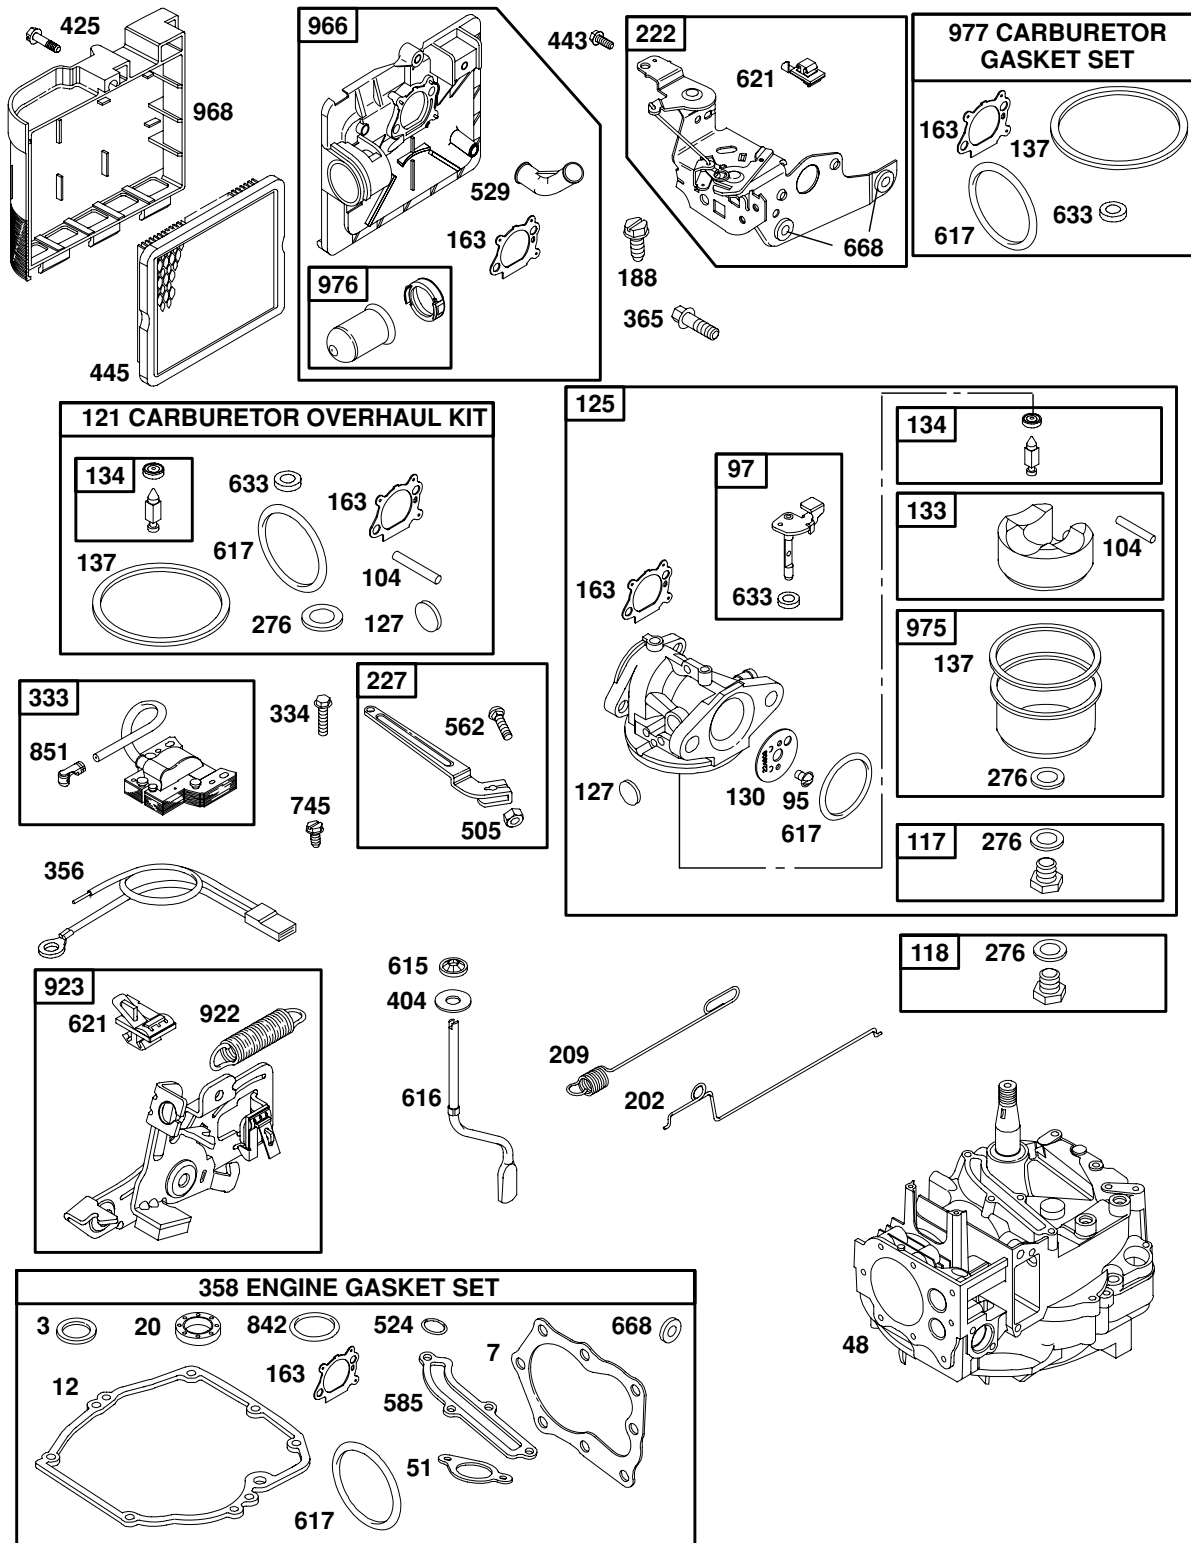

HUSQVARNA ROTARY LAWN MOWER - - MODEL NUMBER 917.375810

38

HUSQVARNA ROTARY LAWN MOWER - - MODEL NUMBER 917.375810

KEY NO.	PART NO.	DESCRIPTION	KEY NO.	PART NO.	DESCRIPTION
1	404142	Drive Control Assembly (Includes Cable)	36	191636	Gearcase Assembly, Complete
2	195745	Cover, Drive Control, Top	38	73800400	Locknut, Hex 1/4-20
3	187353	Pulley	40	192849	Spring
4	190039	Lever, Drive Control	41	195107	Kit, Wheel Adjuster, RH (Includes Knob and Bearing)
5	195744	Cover, Drive Control, Bottom	54	401189	Grassbag Assembly
6	181698	Screw, Torx Head #8 x 5/8	55	86012	Driveshaft Cover
7	400235X479	Mounting Bracket, Drive Control	57	189680	Frame, Grassbag
8	197195	Cable, Drive Control	61	196886	Case, Upper
9	184987	Cap, Drive Control, Bottom	62	197057	Shaft, Output
10	189074	Decal, Drive Control	63	183508	Seal, Output Shaft
11	193912X460	Wheel & Tire Assembly	64	183511	Bushing
12	12000058	E-Ring	65	183509	Washer
13	750003	Gear, Pinion	66	183514	Seal, Worm Shaft
14	189403	Dust Cover	67	183506	Bearing, Ball
15	191017	Pawl, Drive	68	183499	Gear, 27 Teeth
16	67725	Washer, Flat 3/8	69	196884	Fixed Dog Clutch
17	191039	Bearing, Wheel Adjuster	70	183505	Wireform
18	196401	Selector Knob	71	196883	Movable Dog Clutch
25	197163X479	Belt Guide Bracket	72	196882	Fork
26	192325	Screw	73	183513	Screw, Case
27	175262	Pan Head Tapping Screw #10-24 x 2-3/4	74	196881	Case, Lower
28	194407X418	Drive Cover	75	196880	Seal, Lever
29	83923	Locknut, Hex	76	196879	Lever
32	194018	Drive Pulley	77	196878	Screw, Lever
33	196857	V-Belt	78	196877	Spring
35	195110	Kit, Wheel Adjuster, LH (Includes Knob and Bearing)	79	183502	Shaft, Worm

NOTE: All component dimensions given in U.S. inches. 1 inch = 25.4 mm.

IMPORTANT: Use only Original Equipment Manufacturer (O.E.M.) replacement parts. Failure to do so could be hazardous, damage your lawn mower and void your warranty.