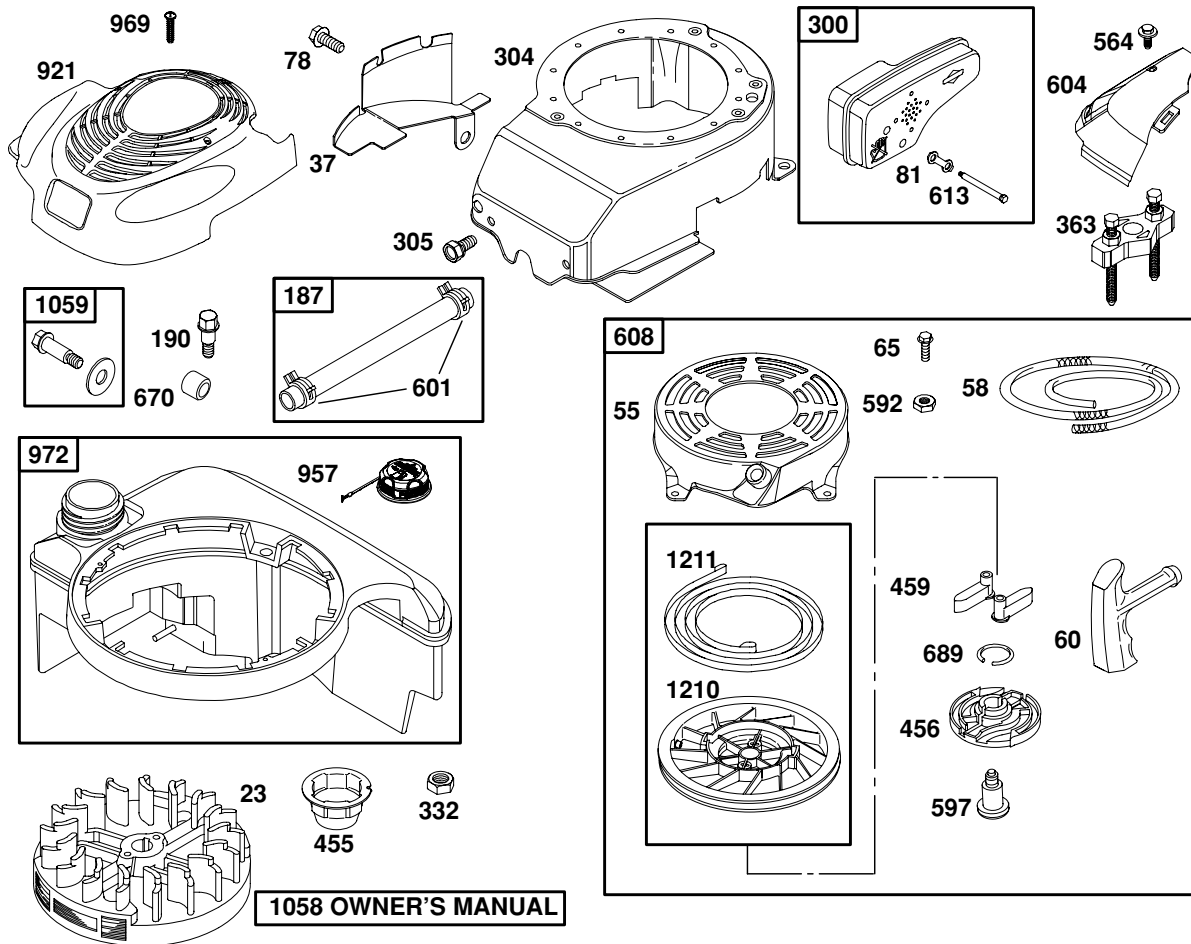

HUSQVARNA ROTARY LAWN MOWER - - MODEL NUMBER 917.375810

38

HUSQVARNA ROTARY LAWN MOWER - - MODEL NUMBER 917.375810

KEY NO.	PART NO.	DESCRIPTION	KEY NO.	PART NO.	DESCRIPTION
1	404142	Drive Control Assembly (Includes Cable)	36	191636	Gearcase Assembly, Complete
2	195745	Cover, Drive Control, Top	38	73800400	Locknut, Hex 1/4-20
3	187353	Pulley	40	192849	Spring
4	190039	Lever, Drive Control	41	195107	Kit, Wheel Adjuster, RH (Includes Knob and Bearing)
5	195744	Cover, Drive Control, Bottom	54	401189	Grassbag Assembly
6	181698	Screw, Torx Head #8 x 5/8	55	86012	Driveshaft Cover
7	400235X479	Mounting Bracket, Drive Control	57	189680	Frame, Grassbag
8	197195	Cable, Drive Control	61	196886	Case, Upper
9	184987	Cap, Drive Control, Bottom	62	197057	Shaft, Output
10	189074	Decal, Drive Control	63	183508	Seal, Output Shaft
11	193912X460	Wheel & Tire Assembly	64	183511	Bushing
12	12000058	E-Ring	65	183509	Washer
13	750003	Gear, Pinion	66	183514	Seal, Worm Shaft
14	189403	Dust Cover	67	183506	Bearing, Ball
15	191017	Pawl, Drive	68	183499	Gear, 27 Teeth
16	67725	Washer, Flat 3/8	69	196884	Fixed Dog Clutch
17	191039	Bearing, Wheel Adjuster	70	183505	Wireform
18	196401	Selector Knob	71	196883	Movable Dog Clutch
25	197163X479	Belt Guide Bracket	72	196882	Fork
26	192325	Screw	73	183513	Screw, Case
27	175262	Pan Head Tapping Screw #10-24 x 2-3/4	74	196881	Case, Lower
28	194407X418	Drive Cover	75	196880	Seal, Lever
29	83923	Locknut, Hex	76	196879	Lever
32	194018	Drive Pulley	77	196878	Screw, Lever
33	196857	V-Belt	78	196877	Spring
35	195110	Kit, Wheel Adjuster, LH (Includes Knob and Bearing)	79	183502	Shaft, Worm

NOTE: All component dimensions given in U.S. inches. 1 inch = 25.4 mm.

IMPORTANT: Use only Original Equipment Manufacturer (O.E.M.) replacement parts. Failure to do so could be hazardous, damage your lawn mower and void your warranty.