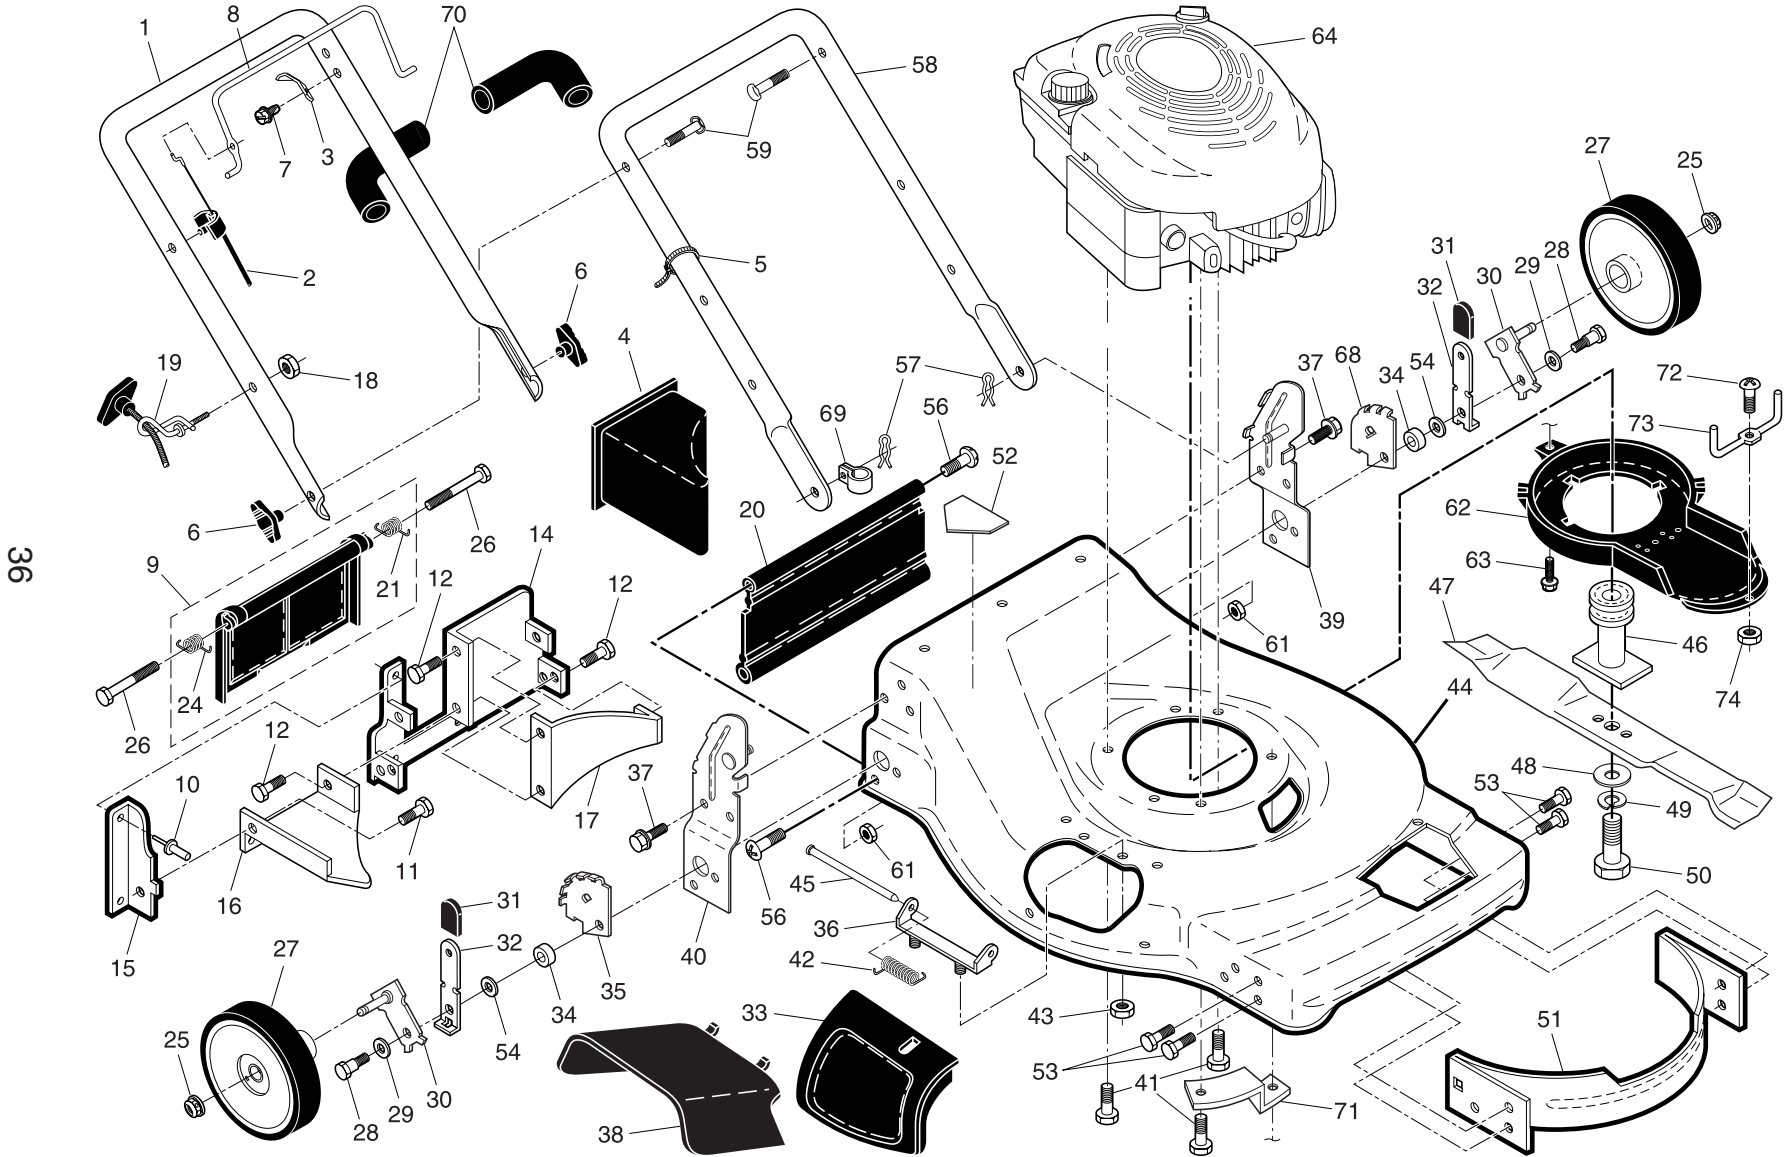

HUSQVARNA ROTARY LAWN MOWER - - MODEL NUMBER 917.375810

REPAIR PARTS

HUSQVARNA ROTARY LAWN MOWER - - MODEL NUMBER 917.375810

KEY NO.	PART NO.	DESCRIPTION	KEY NO.	PART NO.	DESCRIPTION	KEY NO.	PART NO.	DESCRIPTION
1	196403	Upper Handle Assembly (Includes Foam Grip)	28	142748	Bolt, Shoulder 3/8-16 x 1	53	17600406	Screw
			29	62335	Washer, Belleville	56	88652	Screw, Hinge 1/4-20 x 1-1/4
2	183567	Engine Zone Control Cable	30	145935X007	Axle Arm Assembly	57	51793	Hairpin Cotter
3	850733X004	Bracket, Upstop	31	196401	Selector Knob	58	151590X498	Lower Handle
4	166649	Mulcher Plug	32	700331X004	Selector Spring	59	191574	Handle Bolt
5	66426	Wire Tie	33	189917X418	Mulcher Door	61	751592	Nut
6	189713X418	Handle Knob	34	146630	Spacer	62	199314	Debris Shield
7	750634	Screw	35	133757X007	Wheel Adjusting Bracket, RH	63	192325	Screw, Debris Shield
8	194580X422	Control Bar	36	175735	Hinge Bracket Assembly	64	- - -	Engine, Briggs & Stratton, Model No. 125K02-0654-E1 (see Breakdown)
9	193679	Rear Door Assembly (Includes Springs)	37	150078	Screw, Sems, Thread Cutting 5/16-18 x 3/4			
10	128415	Pop Rivet	38	402574X418	Discharge Deflector	68	133759X007	Wheel Adjusting Bracket, LH
11	150050	Screw, Self-Tapping #10-24 x 5/8	39	195916X479	Handle Bracket Assembly, LH	69	192770	Clip, Cable
37	12	54583	41	150406	Bolt, Hex Head, Engine 3/8-16	70	182748	Foam Grip
		Screw, Hex Head, Sems 1/4-20 x 1/2	42	193000	Spring, Torsion	71	188839X004	Mounting Bracket, DebrisShield
14	195622X479	Back Plate	43	73800400	Nut, Hex, Nylock	72	182227	Screw #8
15	700365X479	Side Baffle	44	197556	Kit, Lawn Mower Housing (Includes Key #14, 15 and 51)	73	197162	Belt Keeper
16	176655X479	Discharge Baffle				74	182228	Nut, Hex
17	140661X479	Rear Baffle	45	175650	Rod, Hinge	--	161058	Warning Decal (not shown)
18	132004	Keps Locknut 1/4-20	46	194037	Blade Adapter / Pulley	--	402548	Owner's Manual
19	194788	Rope Guide	47	141114	Blade, 22"			
20	189008	Rear Skirt	48	851074	Washer, Hardened	Available accessories not included with mower:		
21	170938	Spring, Rear Door, LH	49	850263	Washer, Helical	--	71 33623	Gas Can (2.5 Gallon Container)
24	170939	Spring, Rear Door, RH	50	851084	Screw, Machine, Hex Head 3/8-24 x 1-3/8 Grade 8	--	71 33500	Fuel Stabilizer
25	83923	Nut, Hex, Flanged				--	71 33000	SAE 30W Oil (20 Ounce Bottle)
26	184193	Bolt, Rear Door	51	170031	Front Baffle			
27	193909X460	Wheel & Tire Assembly, Rear	52	85463	Danger Decal			

NOTE: All component dimensions given in U.S. inches. 1 inch = 25.4 mm.

IMPORTANT: Use only Original Equipment Manufacturer (O.E.M.) replacement parts. Failure to do so could be hazardous, damage your lawn mower and void your warranty.