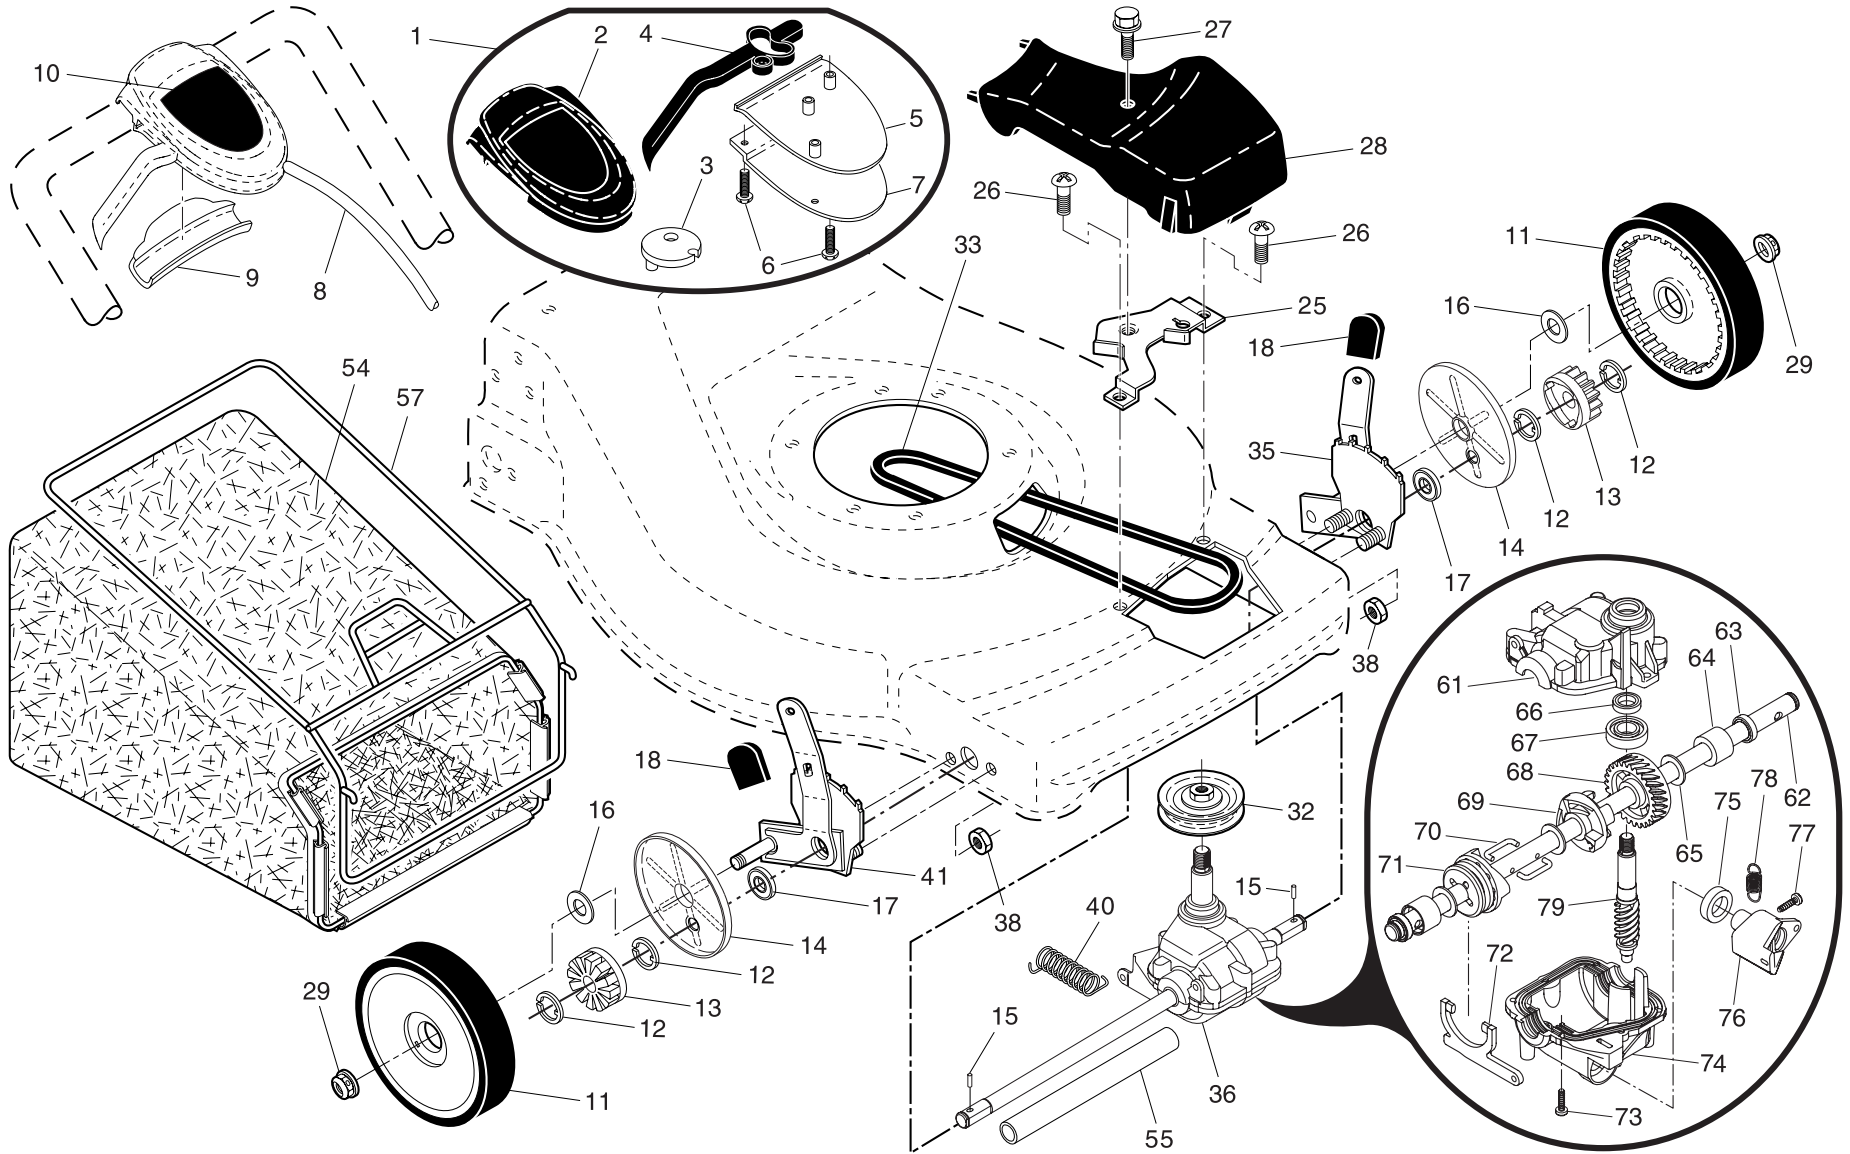

HUSQVARNA ROTARY LAWN MOWER - - MODEL NUMBER 917.375810

38

HUSQVARNA ROTARY LAWN MOWER - - MODEL NUMBER 917.375810

KEY NO.	PART NO.	DESCRIPTION	KEY NO.	PART NO.	DESCRIPTION
1	404142	Drive Control Assembly (Includes Cable)	36	191636	Gearcase Assembly, Complete
2	195745	Cover, Drive Control, Top	38	73800400	Locknut, Hex 1/4-20
3	187353	Pulley	40	192849	Spring
4	190039	Lever, Drive Control	41	195107	Kit, Wheel Adjuster, RH (Includes Knob and Bearing)
5	195744	Cover, Drive Control, Bottom	54	401189	Grassbag Assembly
6	181698	Screw, Torx Head #8 x 5/8	55	86012	Driveshaft Cover
7	400235X479	Mounting Bracket, Drive Control	57	189680	Frame, Grassbag
8	197195	Cable, Drive Control	61	196886	Case, Upper
9	184987	Cap, Drive Control, Bottom	62	197057	Shaft, Output
10	189074	Decal, Drive Control	63	183508	Seal, Output Shaft
11	193912X460	Wheel & Tire Assembly	64	183511	Bushing
12	12000058	E-Ring	65	183509	Washer
13	750003	Gear, Pinion	66	183514	Seal, Worm Shaft
14	189403	Dust Cover	67	183506	Bearing, Ball
15	191017	Pawl, Drive	68	183499	Gear, 27 Teeth
16	67725	Washer, Flat 3/8	69	196884	Fixed Dog Clutch
17	191039	Bearing, Wheel Adjuster	70	183505	Wireform
18	196401	Selector Knob	71	196883	Movable Dog Clutch
25	197163X479	Belt Guide Bracket	72	196882	Fork
26	192325	Screw	73	183513	Screw, Case
27	175262	Pan Head Tapping Screw #10-24 x 2-3/4	74	196881	Case, Lower
28	194407X418	Drive Cover	75	196880	Seal, Lever
29	83923	Locknut, Hex	76	196879	Lever
32	194018	Drive Pulley	77	196878	Screw, Lever
33	196857	V-Belt	78	196877	Spring
35	195110	Kit, Wheel Adjuster, LH (Includes Knob and Bearing)	79	183502	Shaft, Worm

NOTE: All component dimensions given in U.S. inches. 1 inch = 25.4 mm.

IMPORTANT: Use only Original Equipment Manufacturer (O.E.M.) replacement parts. Failure to do so could be hazardous, damage your lawn mower and void your warranty.