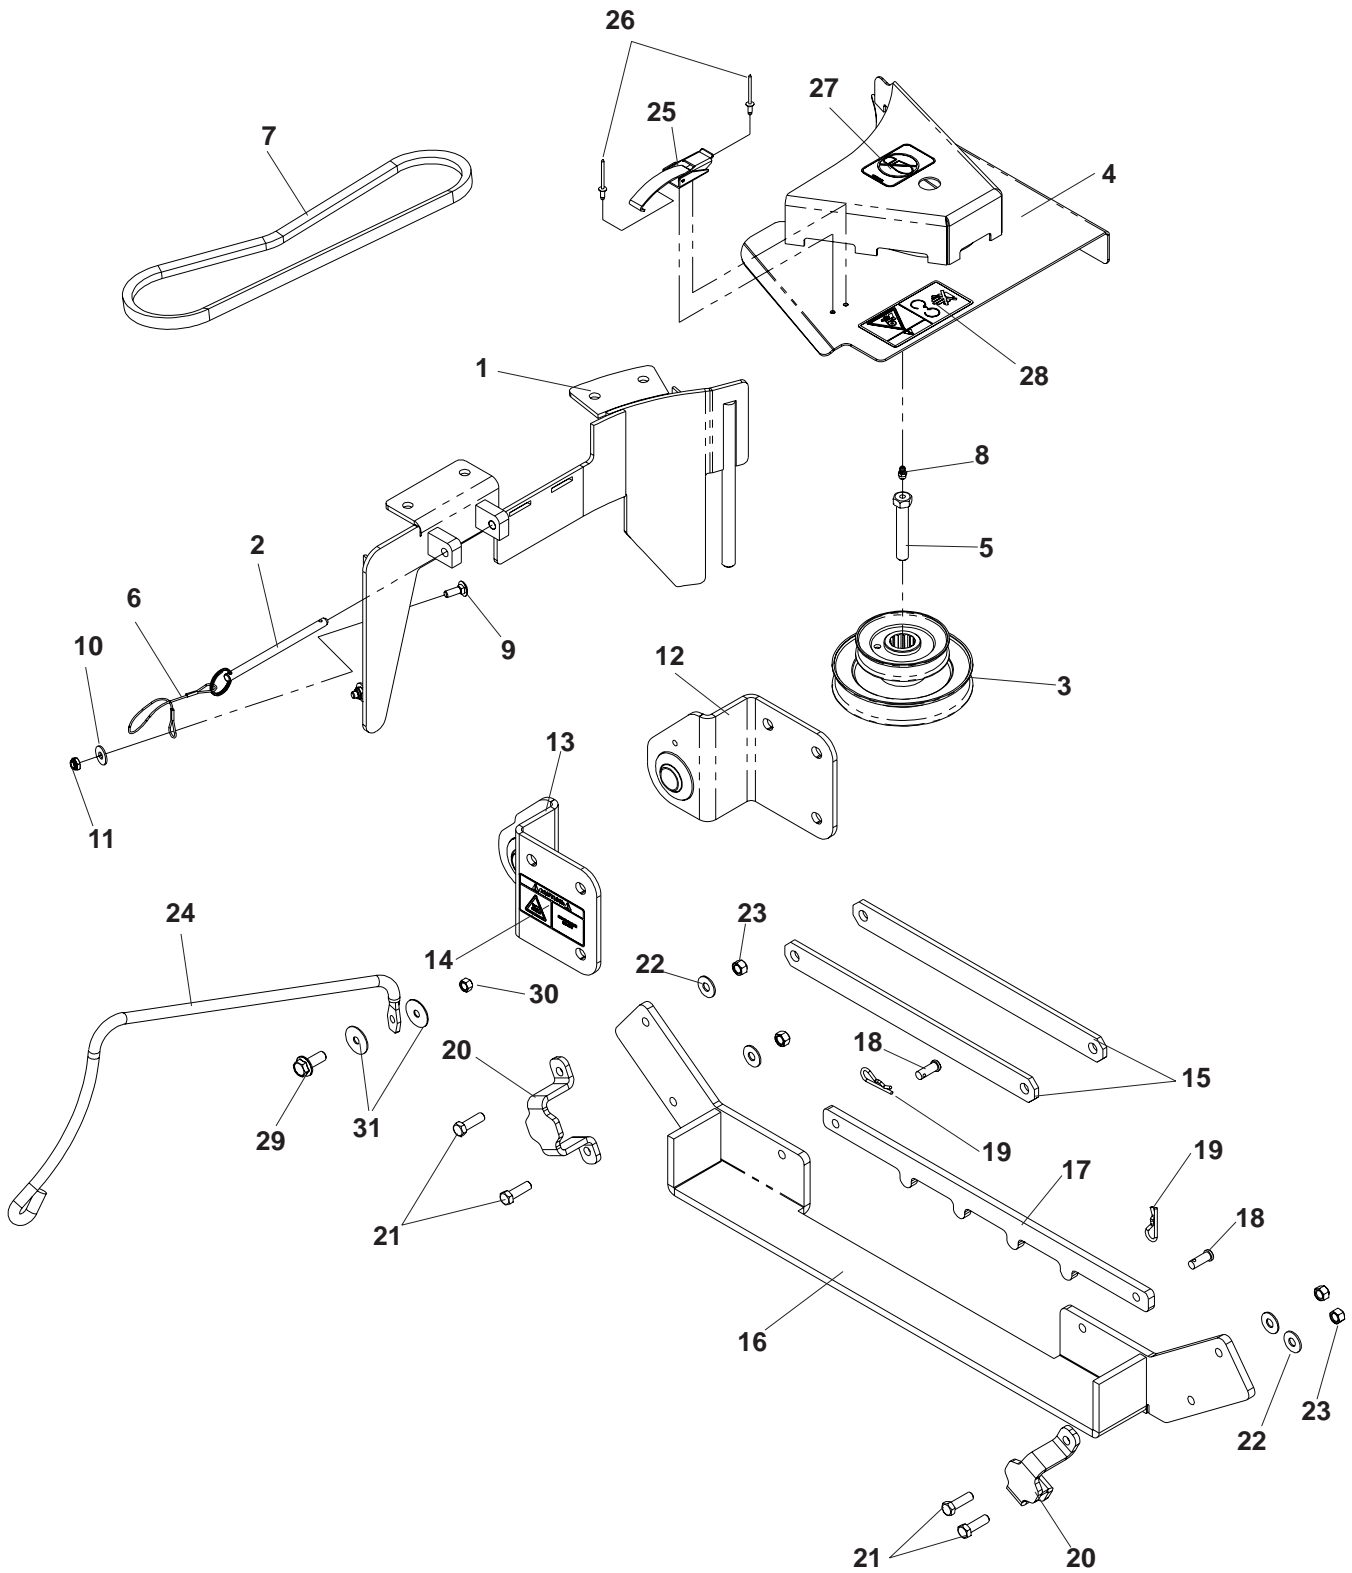

DRIVE KIT ASSEMBLY

MODEL LZ, 52" AND 61" DECKS

DRIVE KIT ASSEMBLY

MODEL LZ, 52" AND 61" DECKS

ITEM	PART NO.	QTY	DESCRIPTION
1	539 111264	1	BLOWER DECK PLATE, 52" DECK
	539 111240	1	BLOWER DECK PLATE, 61" DECK
2	539 111270	1	PIN
3	539 111256	1	STACK PULLEY, 52" DECK
	539 111257	1	STACK PULLEY, 61" DECK
4	539 111273	1	BELT SHIELD, 52" DECK
	539 111274	1	BELT SHIELD, 61" DECK
5	539 112138	1	HCS, 7/16-20 X 2 1/2, GR8
6	539 102563	1	LANYARD
7	539 111306	1	BELT, 52" DECK
	539 111307	1	BELT, 61" DECK
8	539 976998	1	ZERK
9	539 990074	4	RHSNB, 1/4-20 X 3/4, GR2
10	539 990598	4	WASHER, 1/4
11	539 108120	4	NUT, 1/4-20, JAM, NYLOC
12	539 111199	1	HITCH BRACKET, LEFT
13	539 111201	1	HITCH BRACKET, RIGHT
14	539 111212	1	DECAL, HOT SURFACE
15	539 113777	2	STRAP
16	539 020255	1	WEIGHT BAR
17	539 111313	1	HOLD DOWN, WEIGHT BAR
18	539 102049	2	CLEVIS PIN
19	539 108096	2	SPRING RETAINER
20	539 111259	2	WEIGHT KEEPER
21	539 976941	4	HCS, 3/8-16 X 1 1/4, GR5
22	539 990517	4	WASHER, 3/8
23	539 976979	4	NUT, 3/8-16, NYLOC
24	539 113018	1	HOSE SUPPORT
25	539 109660	1	DRAW LATCH
26	539 110740	2	RIVET, BLIND, 5/32 DIA.
27	539 105743	1	DECAL, NO STEP
28	539 105744	1	DECAL, DANGER BELT DRIVES
29	539 990627	1	HCS, 5/16-18 X 1 1/4, GR5
30	539 990717	1	NUT, 5/16-18, NYLOC
31	539 990692	2	WASHER, 5/16