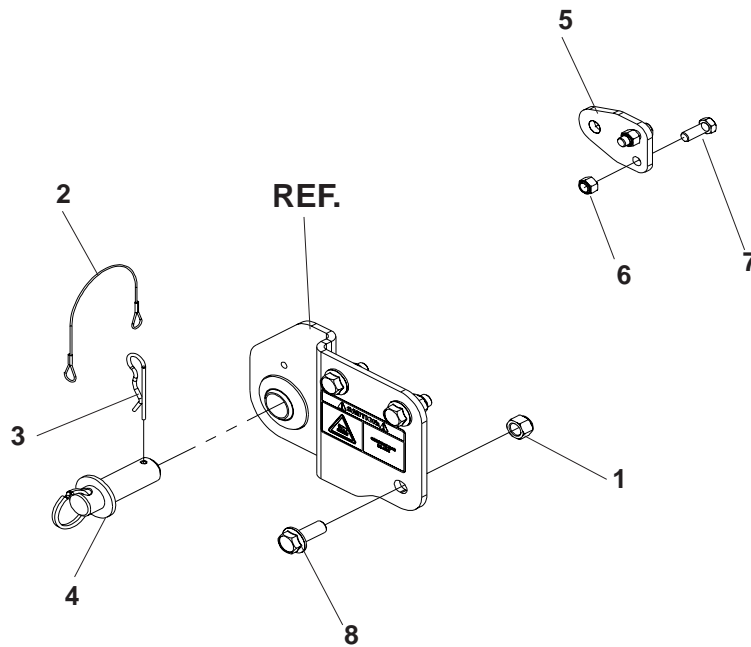

DRIVE KIT ASSEMBLY

MODEL LZ, 52" AND 61" DECKS

DRIVE KIT ASSEMBLY

MODEL LZ, 52" AND 61" DECKS

ITEM	PART NO.	QTY	DESCRIPTION
1	539 111264	1	BLOWER DECK PLATE, 52" DECK
	539 111240	1	BLOWER DECK PLATE, 61" DECK
2	539 111270	1	PIN
3	539 111256	1	STACK PULLEY, 52" DECK
	539 111257	1	STACK PULLEY, 61" DECK
4	539 111273	1	BELT SHIELD, 52" DECK
	539 111274	1	BELT SHIELD, 61" DECK
5	539 112138	1	HCS, 7/16-20 X 2 1/2, GR8
6	539 102563	1	LANYARD
7	539 111306	1	BELT, 52" DECK
	539 111307	1	BELT, 61" DECK
8	539 976998	1	ZERK
9	539 990074	4	RHSNB, 1/4-20 X 3/4, GR2
10	539 990598	4	WASHER, 1/4
11	539 108120	4	NUT, 1/4-20, JAM, NYLOC
12	539 111199	1	HITCH BRACKET, LEFT
13	539 111201	1	HITCH BRACKET, RIGHT
14	539 111212	1	DECAL, HOT SURFACE
15	539 113777	2	STRAP
16	539 020255	1	WEIGHT BAR
17	539 111313	1	HOLD DOWN, WEIGHT BAR
18	539 102049	2	CLEVIS PIN
19	539 108096	2	SPRING RETAINER
20	539 111259	2	WEIGHT KEEPER
21	539 976941	4	HCS, 3/8-16 X 1 1/4, GR5
22	539 990517	4	WASHER, 3/8
23	539 976979	4	NUT, 3/8-16, NYLOC
24	539 113018	1	HOSE SUPPORT
25	539 109660	1	DRAW LATCH
26	539 110740	2	RIVET, BLIND, 5/32 DIA.
27	539 105743	1	DECAL, NO STEP
28	539 105744	1	DECAL, DANGER BELT DRIVES
29	539 990627	1	HCS, 5/16-18 X 1 1/4, GR5
30	539 990717	1	NUT, 5/16-18, NYLOC
31	539 990692	2	WASHER, 5/16

HARDWARE KIT

ITEM	PART NO.	QTY	DESCRIPTION
1	539 101331	10	NUT, 1/2-13, NYLOC
2	539 102563	2	LANYARD
3	539 111192	2	HAIRPIN
4	539 111206	2	HITCH PIN
5	539 111215	2	SUPPORT BRACKET
6	539 976979	4	NUT, 3/8-16, NYLOC
7	539 990563	4	HCS, 3/8-16 X 1, GR5
8	539 990622	10	BOLT, 1/2-13 X 1 1/4, WHIZLK
	539 990655	2	HCS, 3/8-16 X 1 1/2, GR5 (NOT SHOWN)