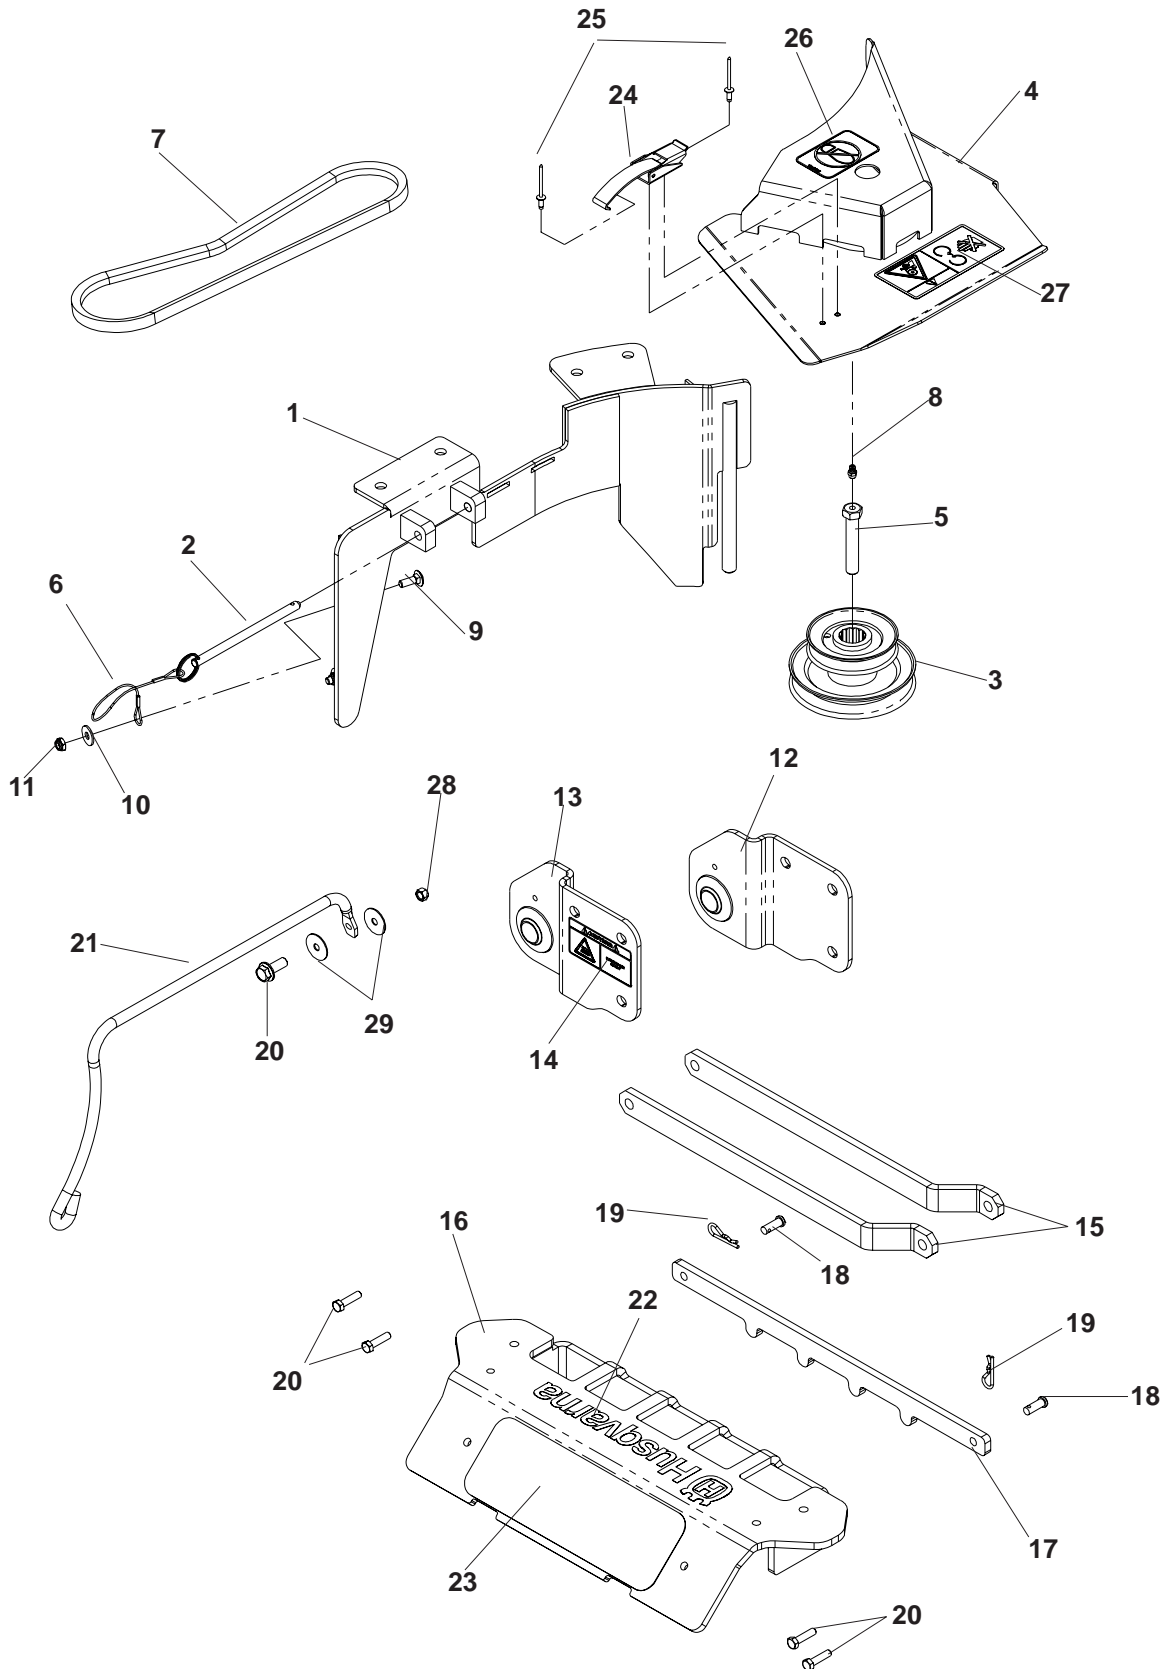

DRIVE KIT ASSEMBLY

MODEL iZ, 48", 52" AND 61" DECKS

DRIVE KIT ASSEMBLY

MODEL iZ, 48", 52" AND 61" DECKS

ITEM	PART NO.	QTY	DESCRIPTION
1	539 111236	1	BLOWER DECK PLATE, 48" DECK
	539 111264	1	BLOWER DECK PLATE, 52" DECK
	539 111240	1	BLOWER DECK PLATE, 61" DECK
2	539 111270	1	PIN
3	539 111255	1	STACK PULLEY, 48" DECK
	539 111256	1	STACK PULLEY, 52" DECK
	539 111257	1	STACK PULLEY, 61" DECK
4	539 111272	1	BELT SHIELD, 48" DECK
	539 111273	1	BELT SHIELD, 52" DECK
	539 111274	1	BELT SHIELD, 61" DECK
5	539 112138	1	HCS, 7/16-20 X 2 1/2, GR8
6	539 102563	1	LANYARD
7	539 111305	1	BELT, 48" DECK
	539 111306	1	BELT, 52" DECK
	539 111307	1	BELT, 61" DECK
8	539 976998	1	ZERK
9	539 990074	4	RHSNB, 1/4-20 X 3/4, GR2
10	539 990598	4	WASHER, 1/4
11	539 108120	4	NUT, 1/4-20, JAM, NYLOC
12	539 111203	1	HITCH BRACKET, LEFT
13	539 111205	1	HITCH BRACKET, RIGHT
14	539 111212	1	DECAL, HOT SURFACE
15	539 113776	2	STRAP
16	539 111337	1	WEIGHT BAR
17	539 111313	1	HOLD DOWN, WEIGHT BAR
18	539 102049	2	CLEVIS PIN
19	539 108096	2	SPRING RETAINER
20	539 990627	5	HCS, 5/16-18 X 1 1/4, GR5
21	539 113018	1	HOSE SUPPORT
22	539 111047	1	DECAL, HUSQVARNA
23	539 977778	1	ABRASIVE PAD
24	539 109660	1	DRAW LATCH
25	539 110740	2	RIVET, BLIND, 5/32 DIA.
26	539 105743	1	DECAL, NO STEP
27	539 105744	1	DECAL, DANGER BELT DRIVES
28	539 990717	1	NUT, 5/16-18, NYLOC
29	539 990692	2	WASHER, 5/16