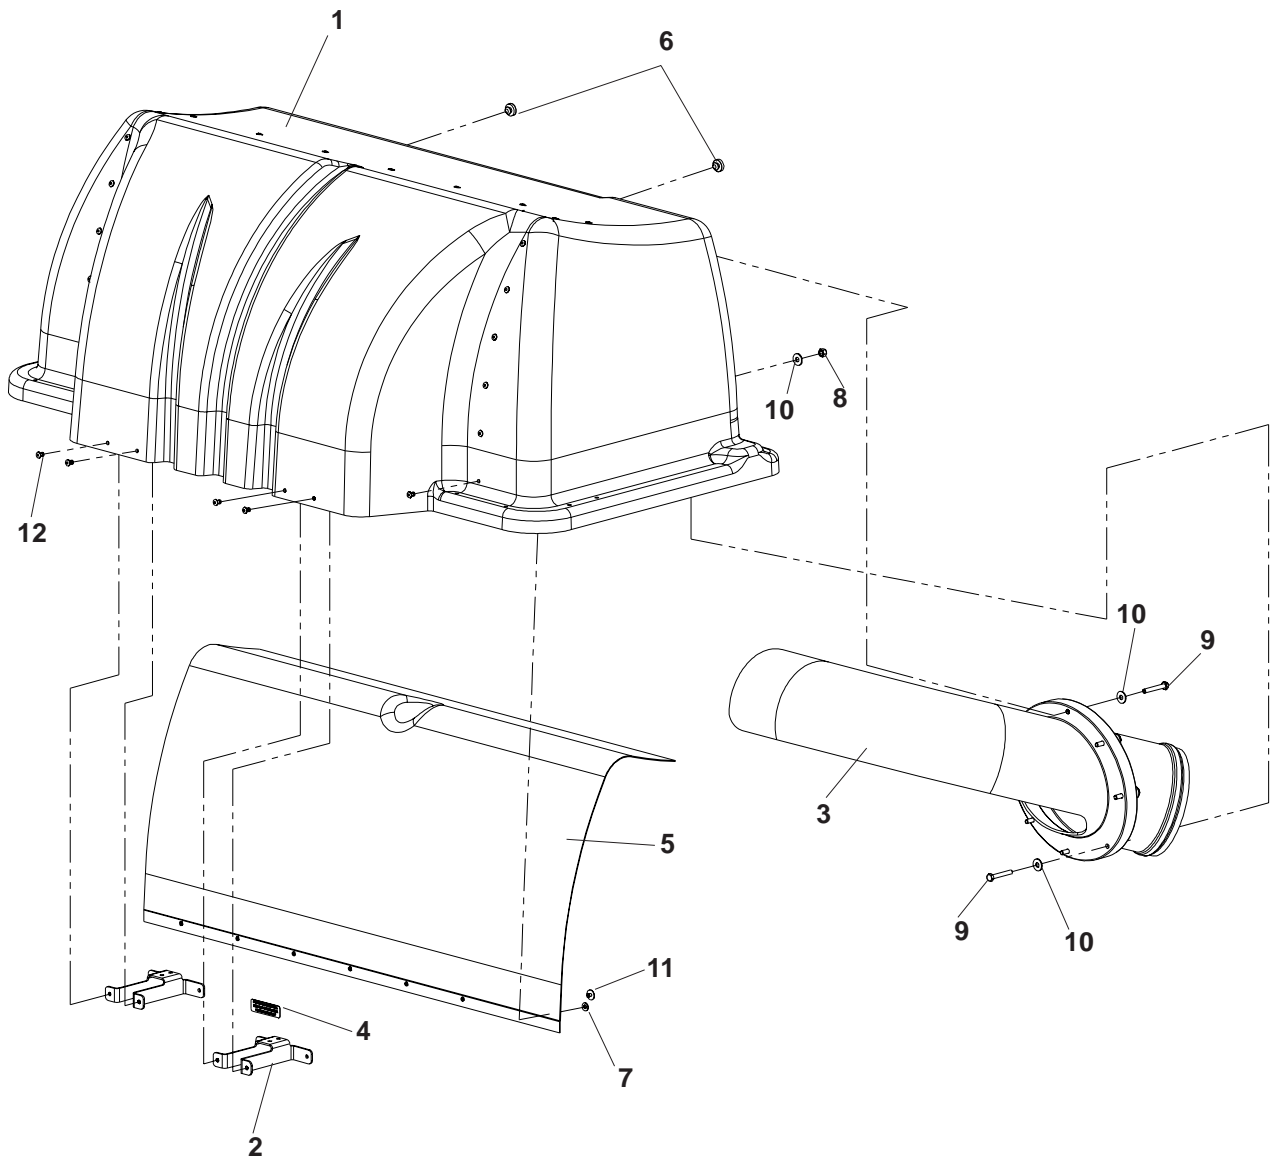

HOOD ASSEMBLY

HOOD ASSEMBLY

ITEM	PART NO.	QTY.	DESCRIPTION
1	539 111172	1	HOOD
2	539 111175	2	SUPPORT, DRAW LATCH
3	539 111182	1	INLET TUBE
4	539 111260	1	DECAL, VENTILATION
5	539 111183	1	MESH, POLY DIAMOND
6	539 102587	6	GROMMET, BUMPER
7	539 105408	21	WASHER, #10
8	539 976978	8	NUT, 1/4-20, NYLOC
9	539 991003	8	HCS, 1/4-20 X 1 3/4, GR5
10	539 990598	16	WASHER, 1/4
11	539 102744	7	RIVET, 3/16 X 1/4
12	539 200684	25	RIVET, 3/16, STAVEX