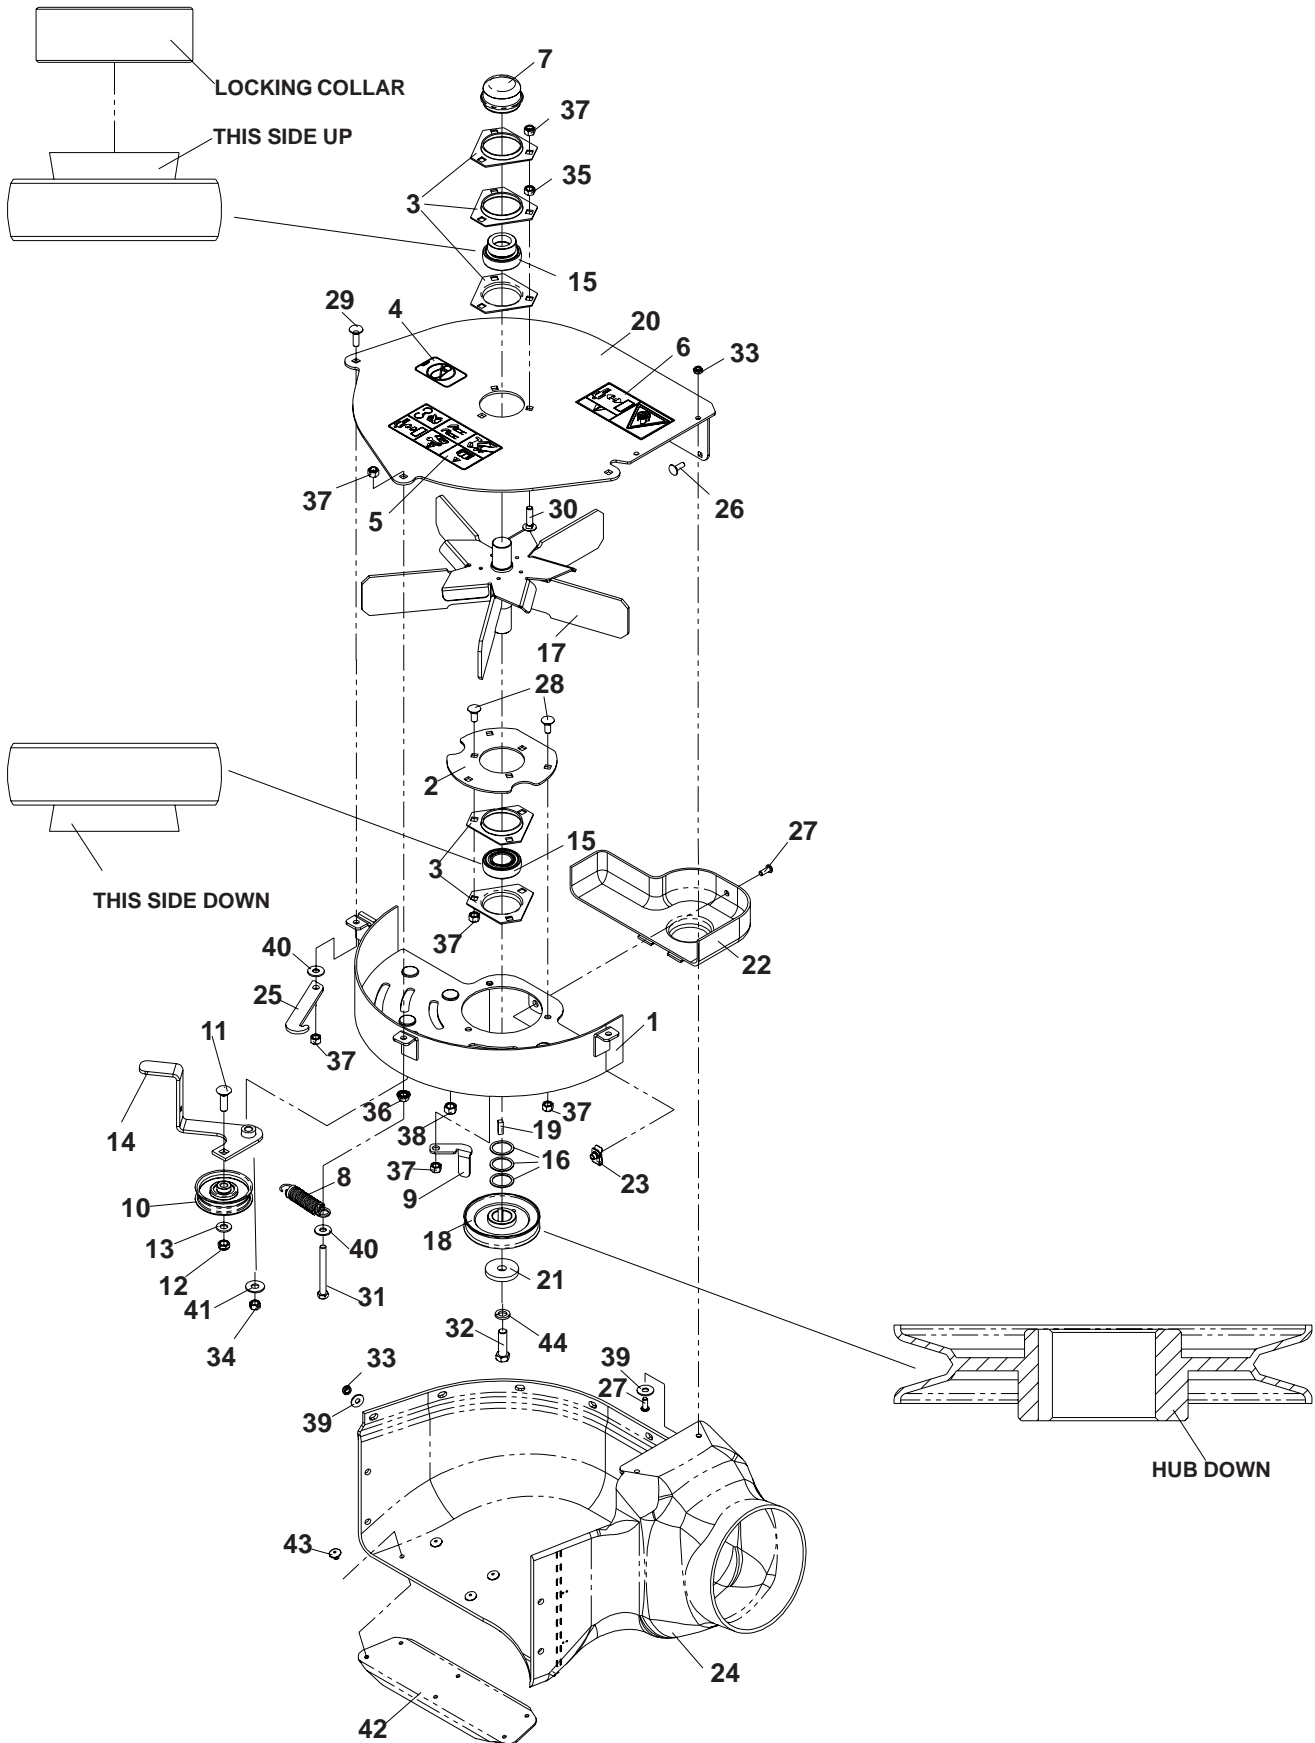

BLOWER ASSEMBLY

BLOWER ASSEMBLY

ITEM	PART NO.	QTY	DESCRIPTION
1	539111225	1	FLOOR WELDMENT
2	539111227	1	BEARING PLATE
3	539102691	5	FLANGETTE
4	539105743	1	DECAL, NO STEP
5	539105785	1	DECAL, WARNING
6	539106741	1	DECAL, SERVERING
7	539102535	1	GREASE CAP
8	539916159	1	SPRING
9	539111184	1	BELT GUIDE
10	539106721	1	IDLER
11	539100413	1	RHSNB, 3/8-16 X 1 1/4, GR5
12	539200282	1	NUT, 3/8-16, JAM NYLOC
13	539990122	1	WASHER, 3/8, SAE
14	539111218	1	IDLER ARM
15	539106786	2	BEARING
16	539102244	3	BUSHING, MACHINE, 18 GA
17	539111332	1	FAN WELDMENT
18	539106713	1	SHEAVE, 4"
19	539102067	1	KEY, 1/4" SQ. X 3/4"
20	539111331	1	FAN COVER
21	539106504	1	WASHER, HEAVY
22	539111228	1	PULLEY SHIELD
23	539110813	1	RETAINER, 1/4C, "U" TYPE
24	539111220	1	BLOWER HOUSING
25	539111265	1	KEEPER, IDLER
26	539990074	6	RHSNB, 1/4-20 X 3/4, GR2
27	539111229	3	SCREW, 1/4-20 X 5/8, BTN, SKT HD
28	539880316	7	RHSNB, 5/16 X 3/4
29	539990208	1	RHSNB, 5/16-18 X 1, GR5
30	539100472	3	RHSNB, 5/16C X 1 1/4
31	539101721	1	HCS, 5/16-18 X 2 3/4, GR5
32	539100141	1	HCS, 7/16-20 X 1 1/2, GR5
33	539108120	8	NUT, 1/4C, THIN NYLOC
34	539991067	1	NUT, 5/16C, CENTERLOCK
35	539990196	3	NUT, 5/16C
36	539990585	1	NUT, 5/16C
37	539990717	12	NUT, 5/16C, NYLOC
38	539976979	4	NUT, 3/8C, NYLOC
39	539990598	8	WASHER, 1/4
40	539990692	2	WASHER, 5/16
41	539990517	1	WASHER, 3/8
42	539111340	1	BLOWER SUPPORT
43	539102744	6	RIVET
44	539990247	1	LOCKWASHER, 7/16