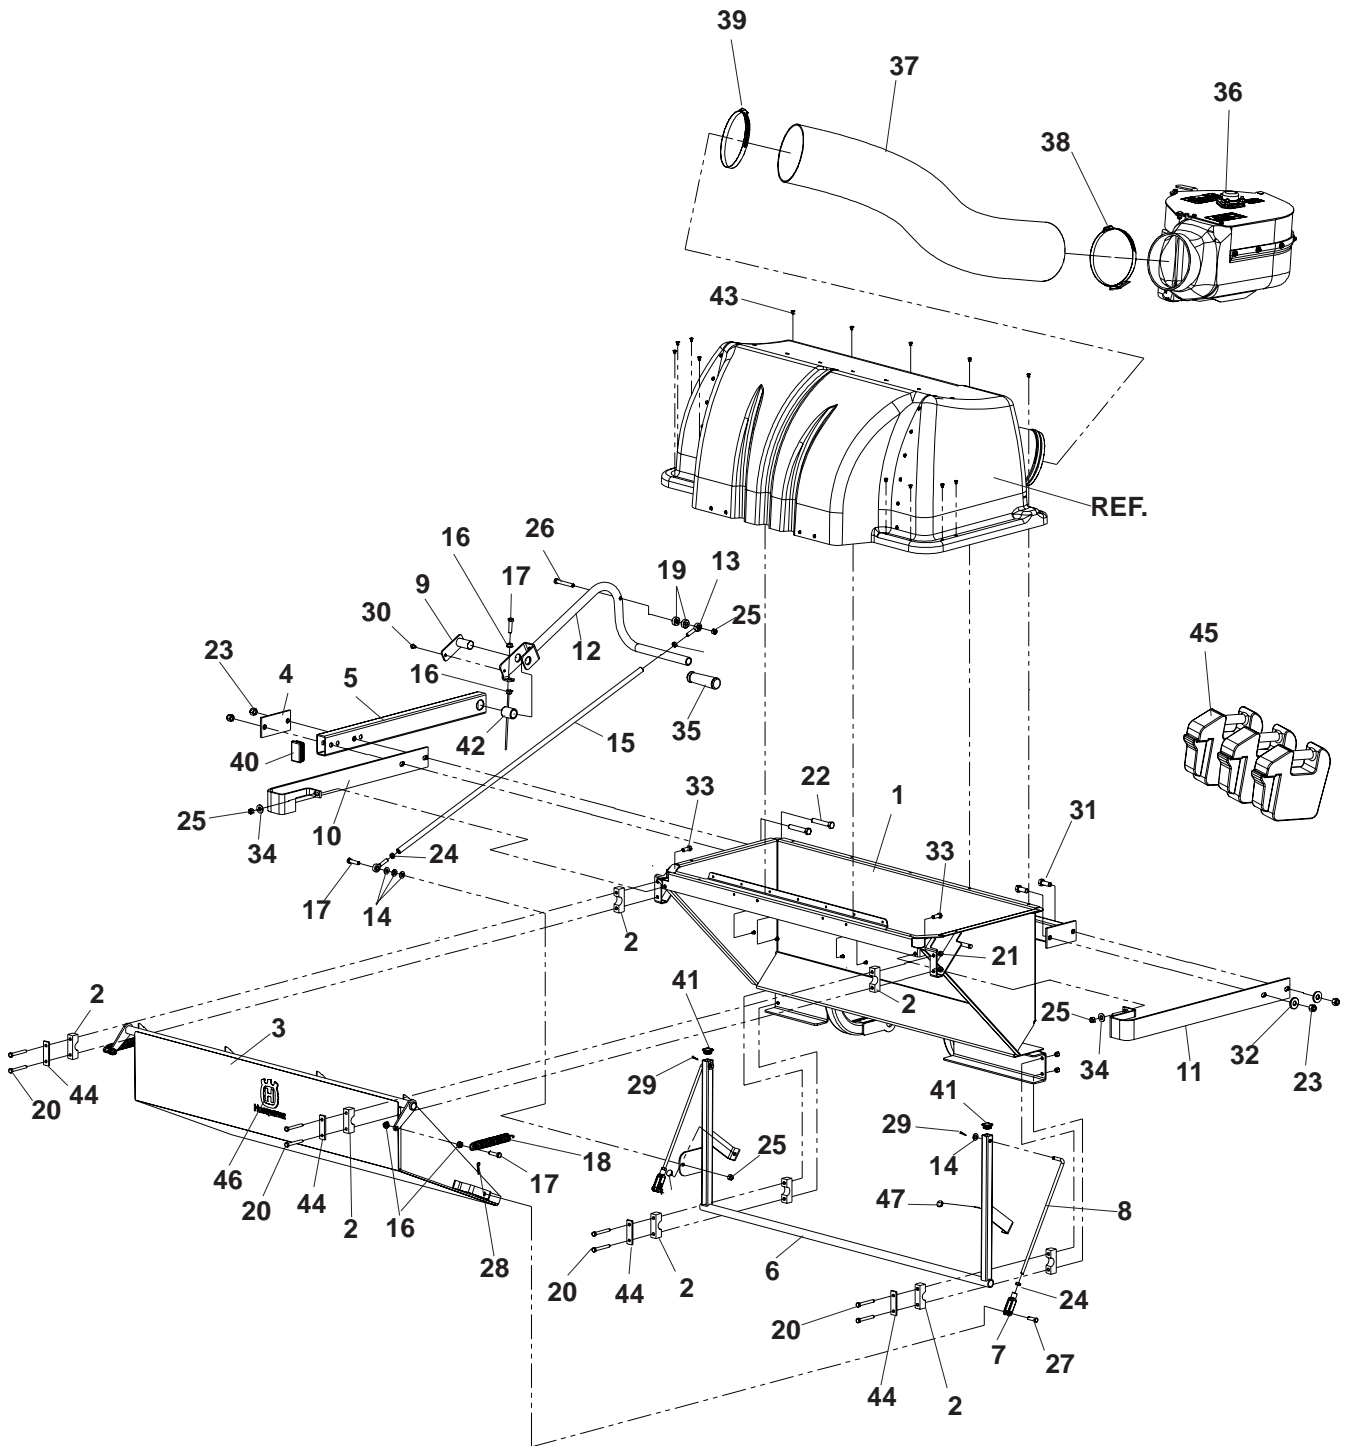

HOPPER ASSEMBLY

HOPPER ASSEMBLY

ITEM	PART NO.	QTY.	DESCRIPTION
1	539 113754	1	HOPPER
2	539 104808	8	PILLOW BLOCK
3	539 113747	1	DOOR
4	539 113755	1	PLATE - BACKING
5	539 113748	1	TUBE, SUPPORT, HANDLE
6	539 113746	1	BELL CRANK
7	539 977465	2	YOKE, 3/8F
8	539 113722	2	ROD, DOOR
9	539 113749	1	PIN, PIVOT
10	539 113750	1	GUARD, LEFT
11	539 113751	1	GUARD, RIGHT
12	539 113790	1	HANDLE
13	539 113739	2	ROD END, 3/8-24, RH
14	539 990122	5	WASHER, 3/8, SAE
15	539 113753	1	TUBE, THREADED
16	539 990613	6	NUT, 3/8-16, WHIZLK
17	539 990655	4	HCS, 3/8-16 X 1 1/2, GR5
18	539 107315	2	SPRING
19	539 102656	2	SPACER
20	539 991046	8	HCS, 5/16-18 X 2 1/2, GR5
21	539 990717	8	NUT, 5/16-18, NYLOC
22	539 101572	2	HCS, 1/2-13 X 3, GR5
23	539 101331	4	NUT, 1/2-13, NYLOC
24	539 108732	4	NUT, 3/8-24, JAM
25	539 976979	4	NUT, 3/8-16, NYLOC
26	539 106492	1	HCS, 3/8-16 X 2 3/4, GR5
27	539 109232	2	PIN CLEVIS, 3/8 X 1 1/4
28	539 976988	2	HAIRPIN COTTER
29	539 990365	2	PIN, COTTER, 1/8 X 3/4
30	539 990302	1	SCREW, 1/4C X 3/8, THREAD FORMING
31	539 108369	2	HCS, 1/2-13 X 1 1/4, GR5
32	539 109554	2	WASHER, 1/2
33	539 990563	2	HCS, 3/8-16 X 1, GR5
34	539 990517	2	WASHER, 3/8
35	539 000090	1	GRIP, HANDLE
36	539 111230	1	BLOWER
37	539 111287	1	HOSE, L
38	539 109901	1	OVER CENTER BAND
39	539 097076	1	HOSE CLAMP, 6"-7"
40	539 113757	1	PLUG, RECTANGULAR TUBING
41	539 113758	2	PLUG, SQUARE TUBE
42	539 113731	1	BUSHING, 1"
43	539 200684	17	RIVET, 3/6, STAVEX
44	539 104807	4	REINFORCEMENT BAR
45	539 000019	3	WEIGHT CAST, FRONT
46	539 111055	1	DECAL, CROWN
47	539 102587	2	GROMMET, BUMPER