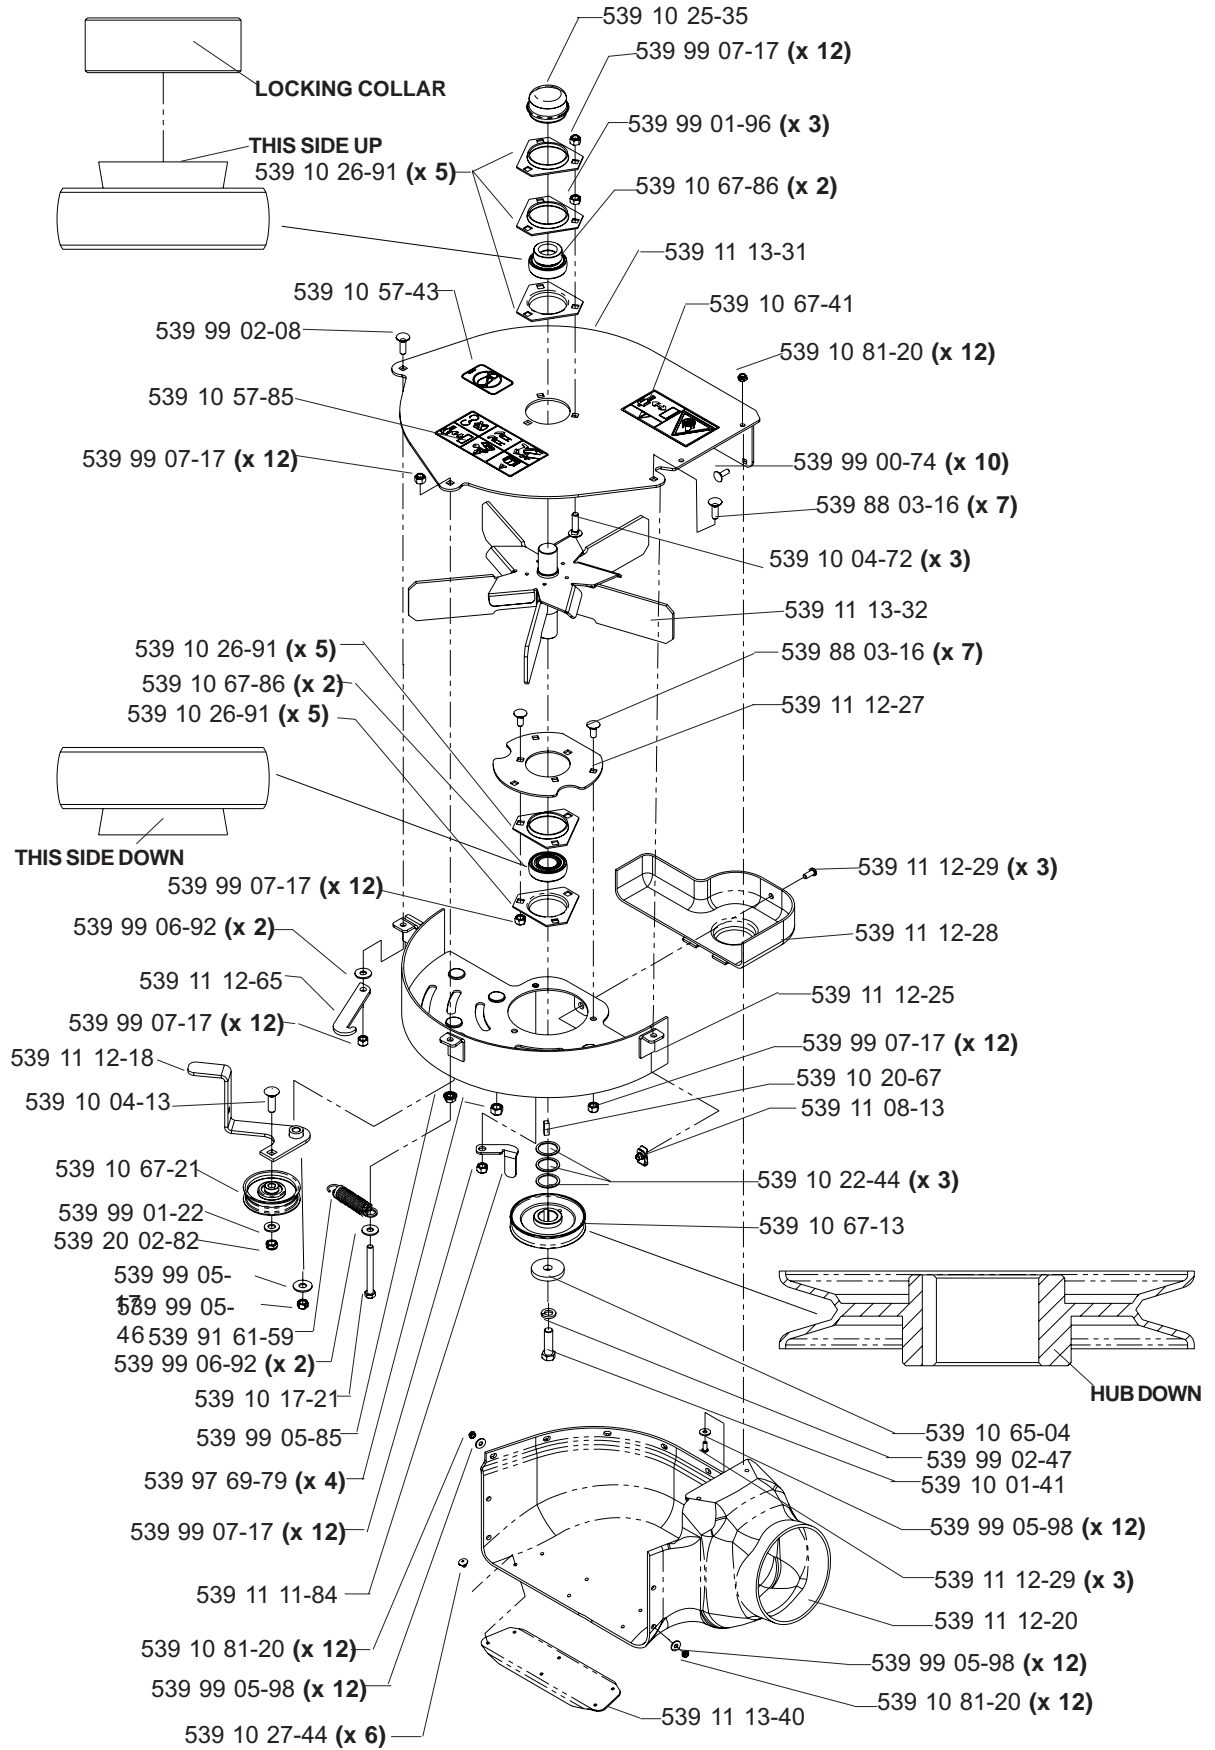

Accessory HCS13 Collection Blower 52" & 61"