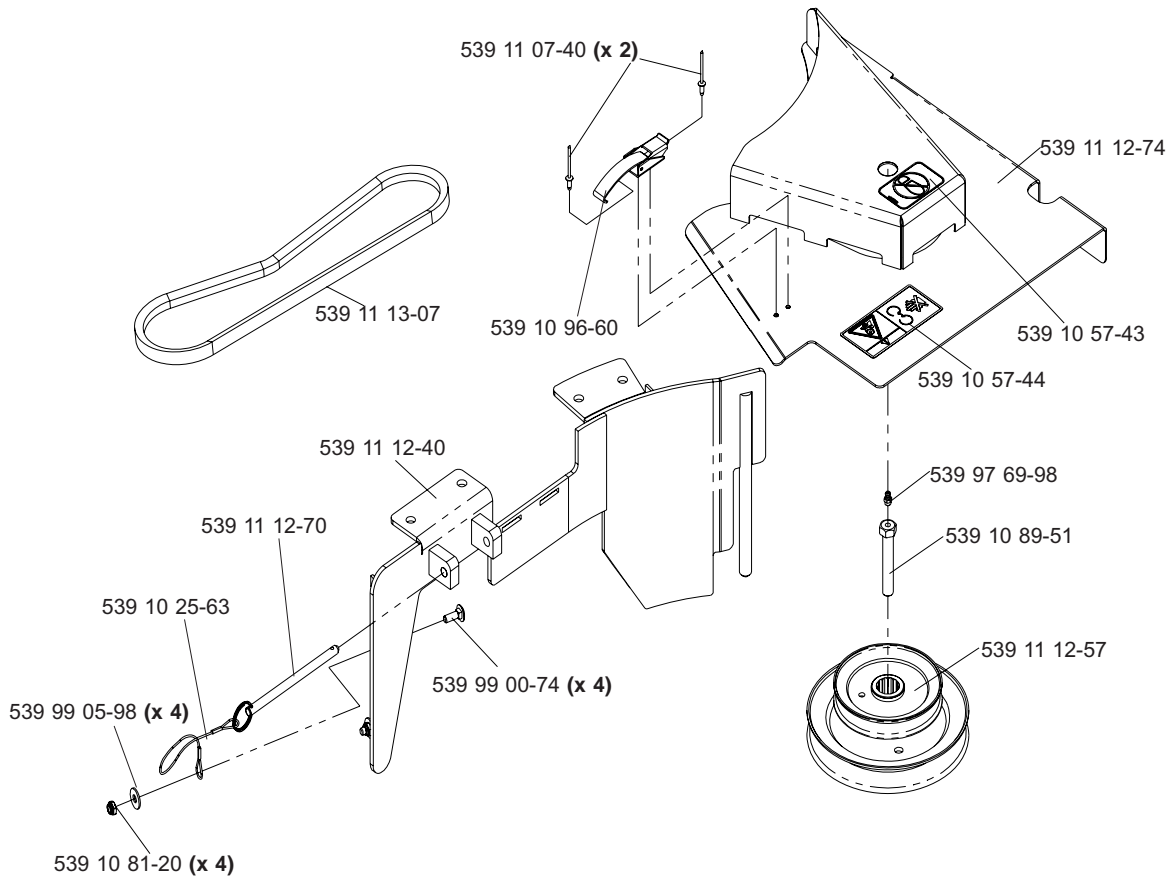

Accessory HCS13 Drive Kit

539 11 12-78 - 61 INCH DECK