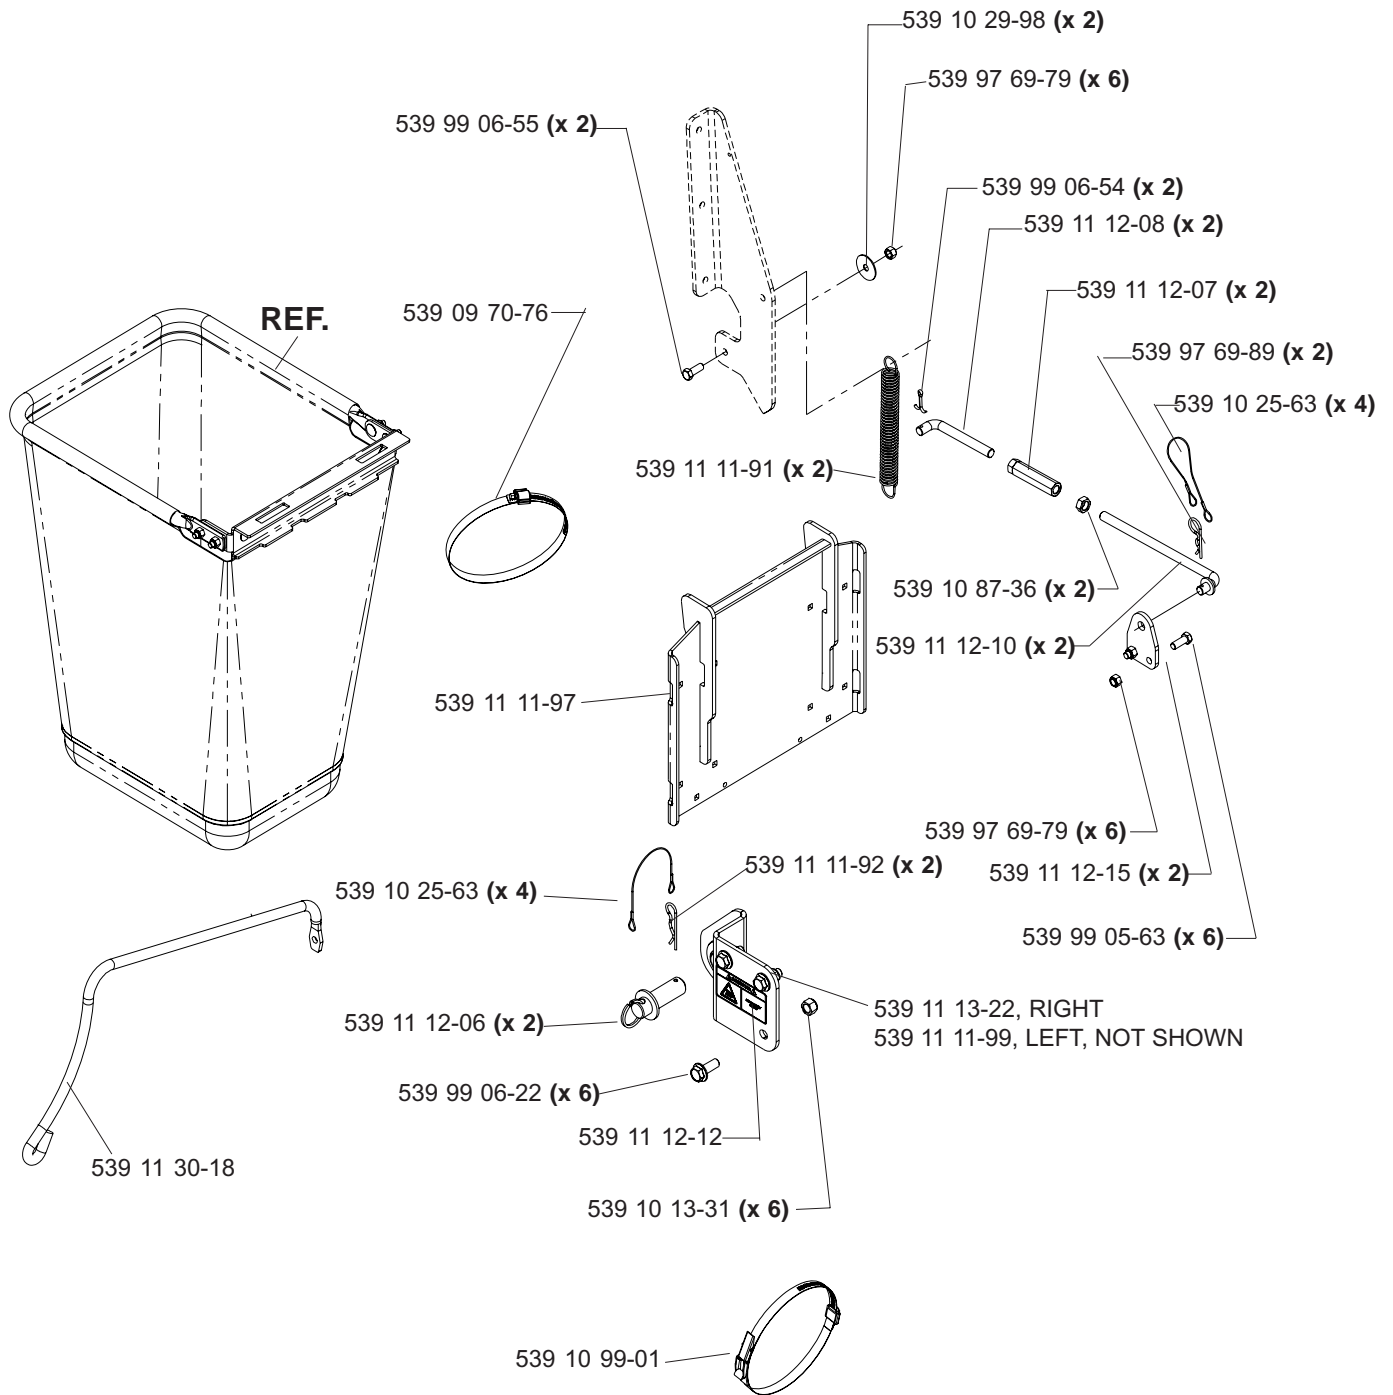

Accessory HCS13 Mounting Kit

NOT SHOWN:

- 539 99 06-92 (X2) WASHER, 5/16
- 539 99 07-17 (X1) NUT, 5/16-18, NYLOC
- 539 99 06-27 (X1) HCS, 5/16-18 X 1 1/4, GR5