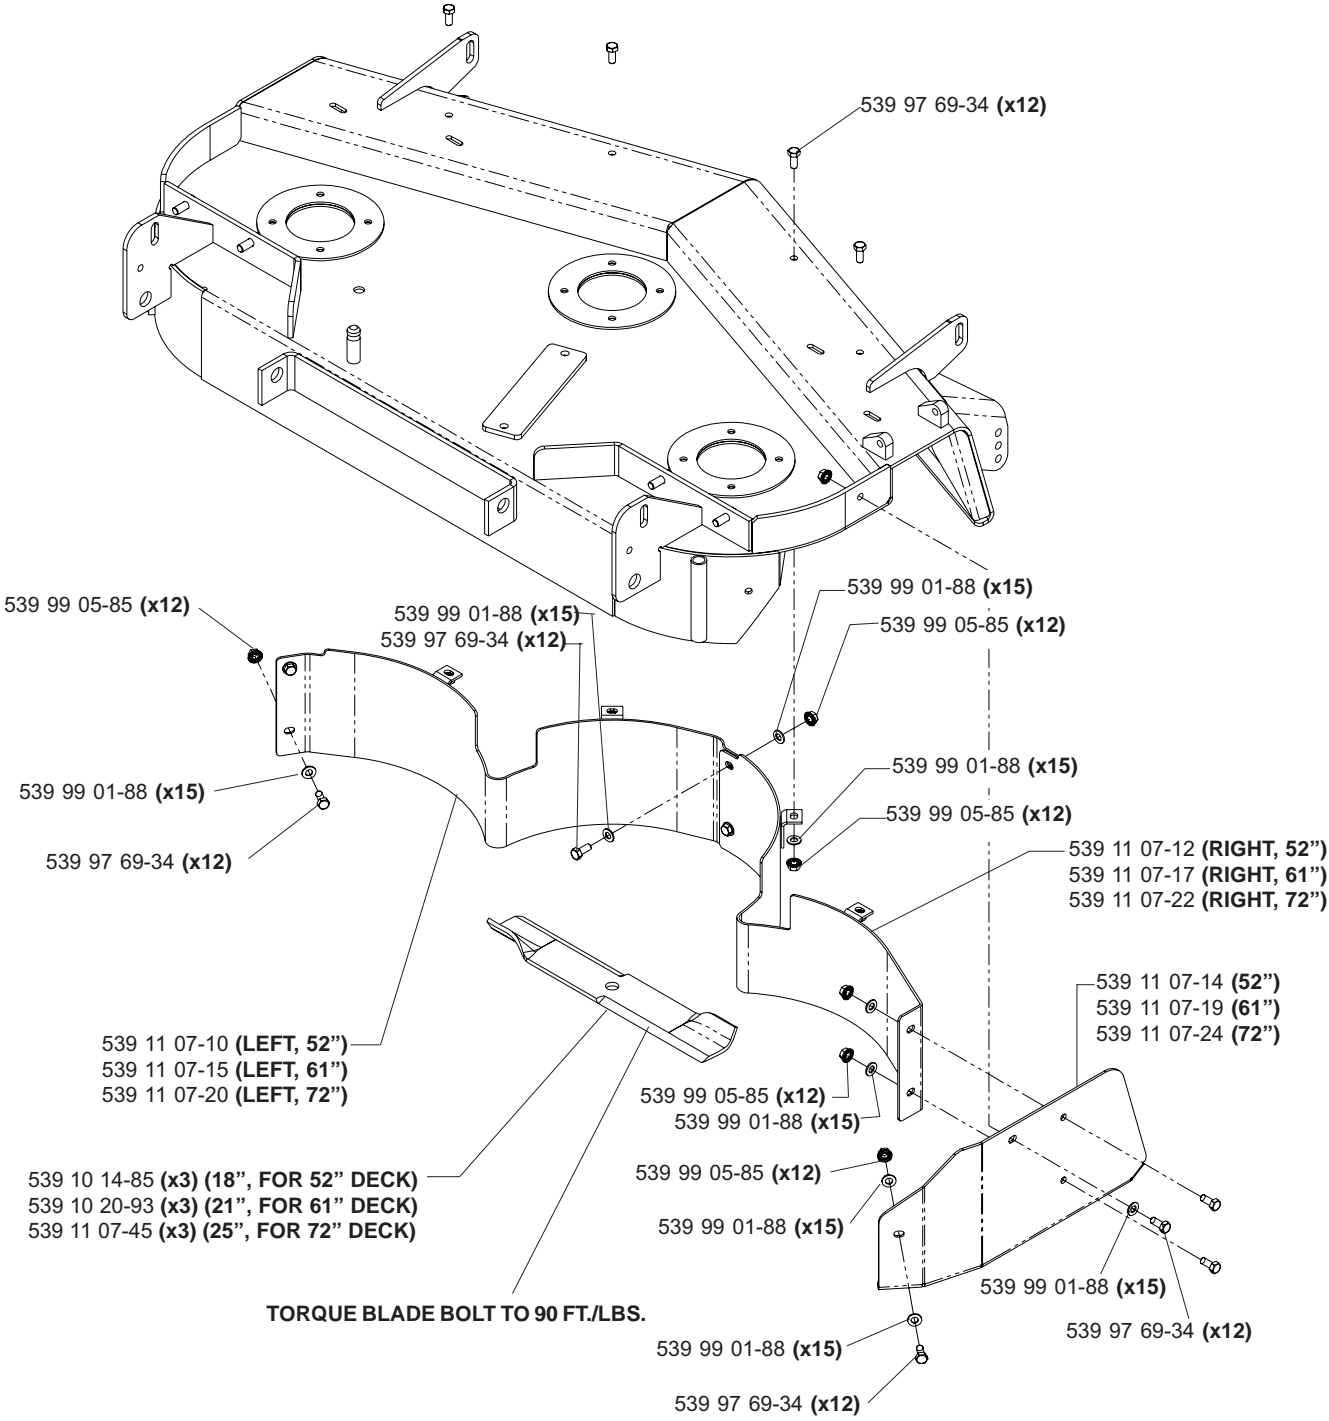

Accessory Mulch Kits