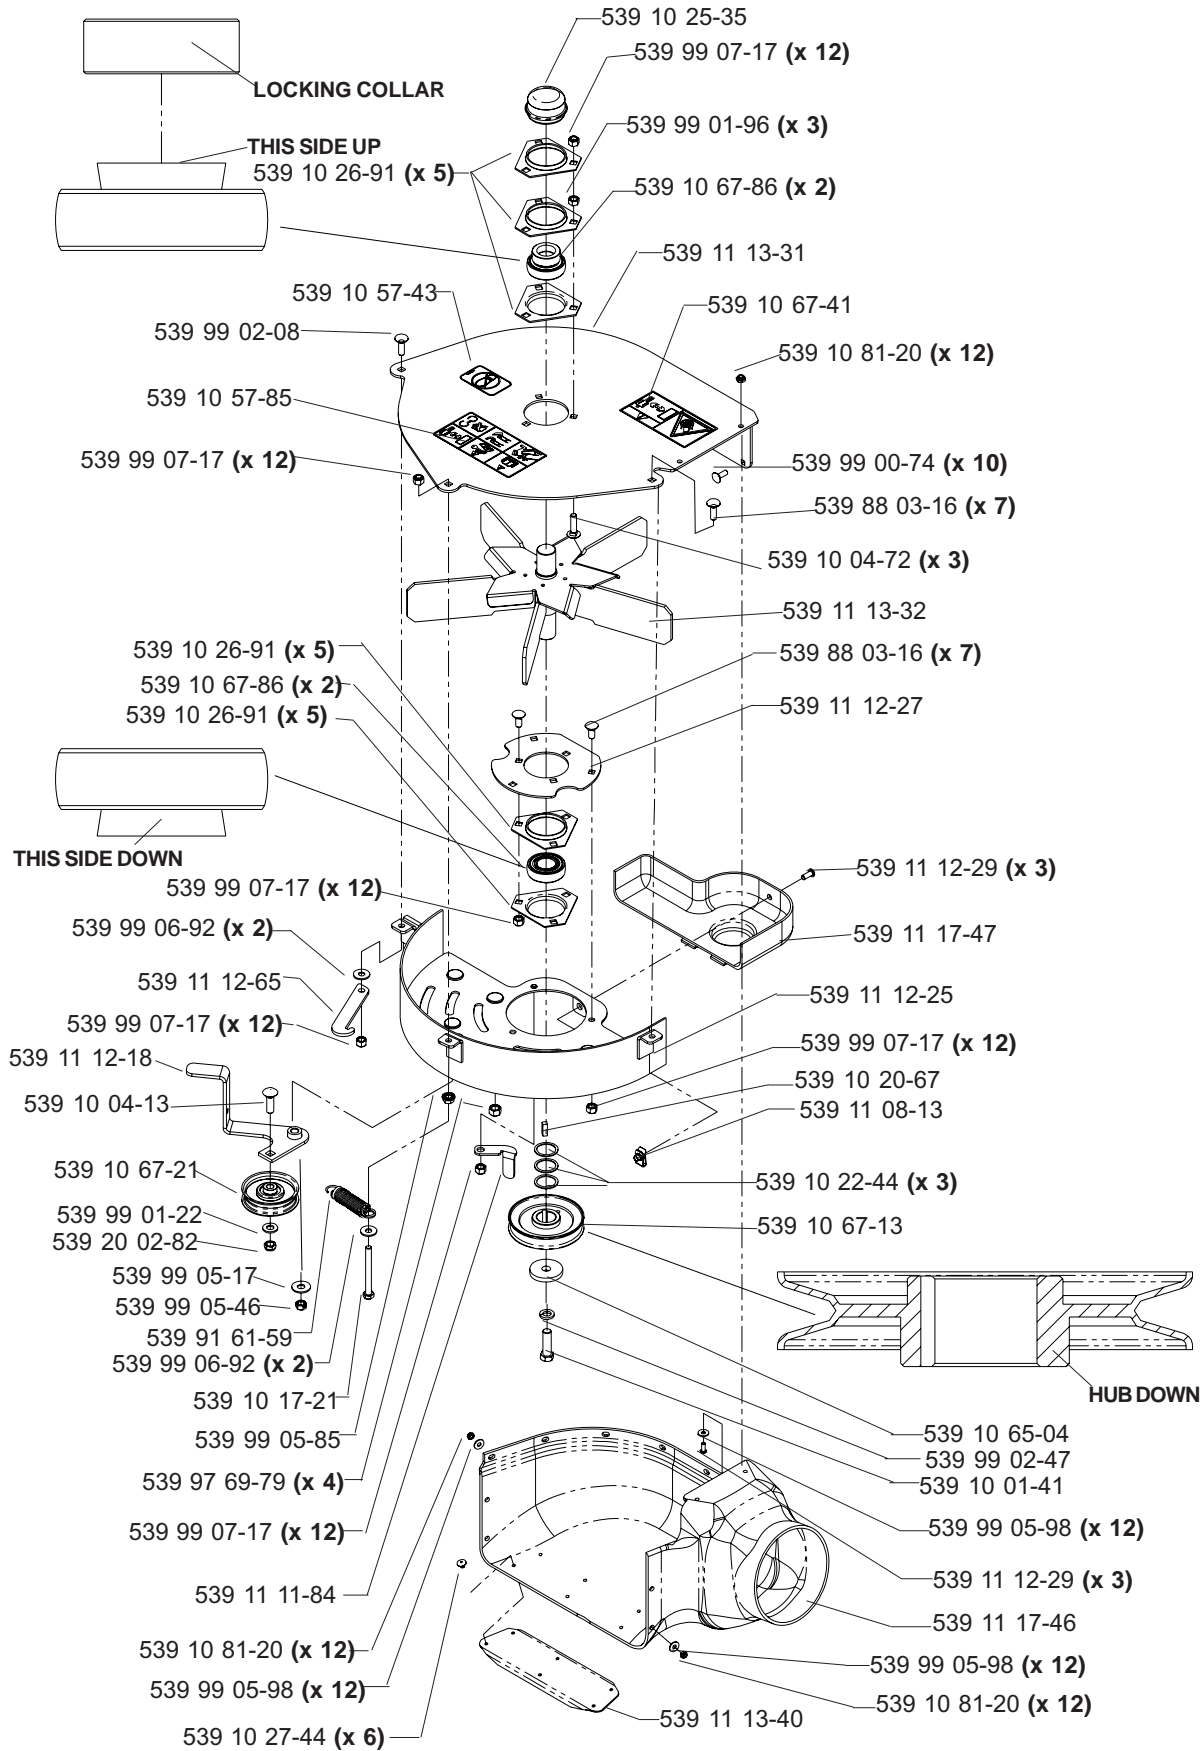

Accessory HCS13 Collection Blower 72"