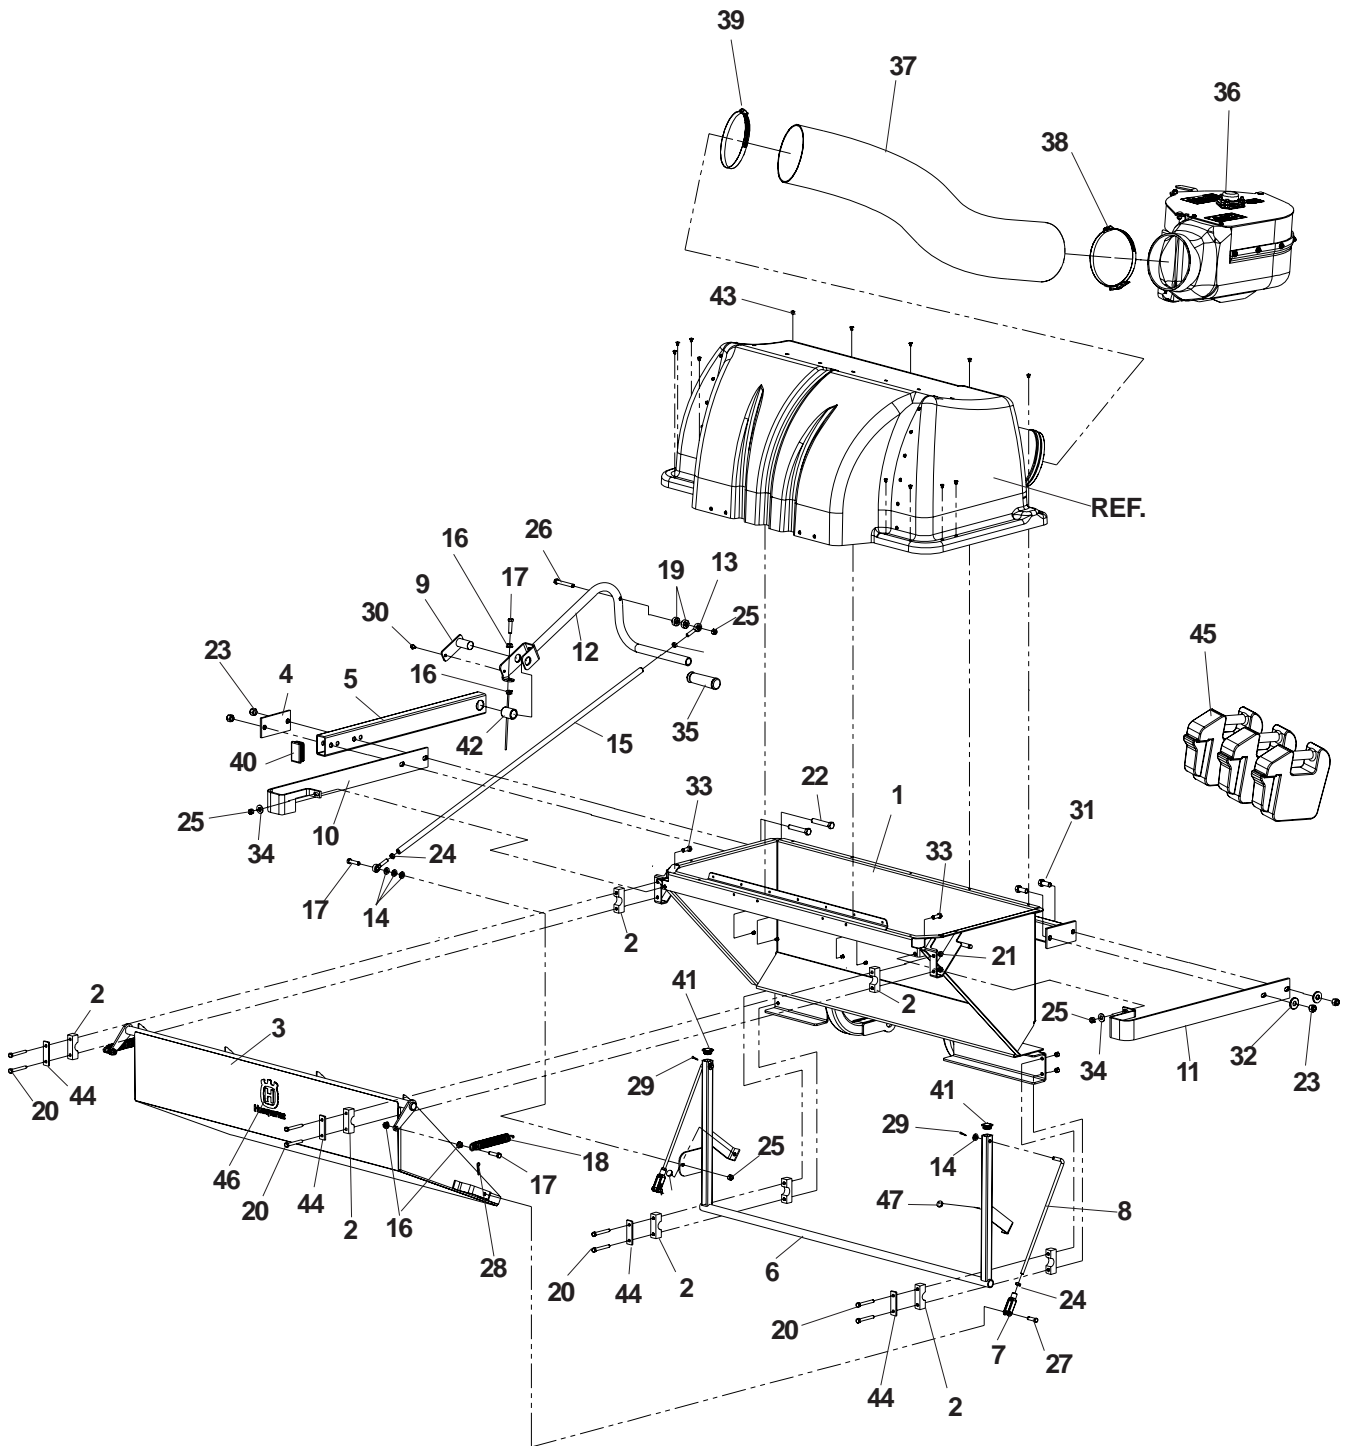

Accessory DFS Collection Hopper Assembly

Accessory DFS Collection

Hopper Assembly

ITEM	PART NO.	QTY.	DESCRIPTION
1	539 113754	1	HOPPER
2	539 104808	8	PILLOW BLOCK
3	539 113747	1	DOOR
4	539 113755	1	PLATE - BACKING
5	539 113748	1	TUBE, SUPPORT, HANDLE
6	539 113746	1	BELL CRANK
7	539 977465	2	YOKE, 3/8F
8	539 113722	2	ROD, DOOR
9	539 113749	1	PIN, PIVOT
10	539 113750	1	GUARD, LEFT
11	539 113751	1	GUARD, RIGHT
12	539 113752	1	HANDLE
13	539 113739	2	ROD END, 3/8-24, RH
14	539 990122	5	WASHER, 3/8, SAE
15	539 113753	1	TUBE, THREADED
16	539 990613	6	NUT, 3/8-16, WHIZLK
17	539 990655	4	HCS, 3/8-16 X 1 1/2, GR5
18	539 107315	2	SPRING
19	539 102656	2	SPACER
20	539 991046	8	HCS, 5/16-18 X 2 1/2, GR5
21	539 990717	8	NUT, 5/16-18, NYLOC
22	539 101572	2	HCS, 1/2-13 X 3, GR5
23	539 101331	4	NUT, 1/2-13, NYLOC
24	539 108732	4	NUT, 3/8-24, JAM
25	539 976979	4	NUT, 3/8-16, NYLOC
26	539 106492	1	HCS, 3/8-16 X 2 3/4, GR5
27	539 109232	2	PIN CLEVIS, 3/8 X 1 1/4
28	539 976988	2	HAIRPIN COTTER
29	539 990365	2	PIN, COTTER, 1/8 X 3/4
30	539 990302	1	SCREW, 1/4 X 3/8, THREAD FORMING
31	539 108369	2	HCS, 1/2-13 X 1 1/4, GR5
32	539 109554	2	WASHER, 1/2
33	539 990563	2	HCS, 3/8-16 X 1, GR5
34	539 990517	2	WASHER, 3/8
35	539 000033	1	GRIP, HANDLE
36	539 111230	1	BLOWER
37	539 111287	1	HOSE, L
38	539 109901	1	OVER CENTER BAND
39	539 097076	1	HOSE CLAMP, 6"-7"
40	539 113757	1	PLUG, RECTANGULAR TUBING
41	539 113758	2	PLUG, SQUARE TUBE
42	539 113731	1	BUSHING, 1"
43	539 200684	17	RIVET, 3/6, STAVEX
44	539 104807	4	REINFORCEMENT BAR
45	539 000019	3	WEIGHT CAST, FRONT
46	539 111055	1	DECAL, CROWN
47	539 102587	2	GROMMET, BUMPER