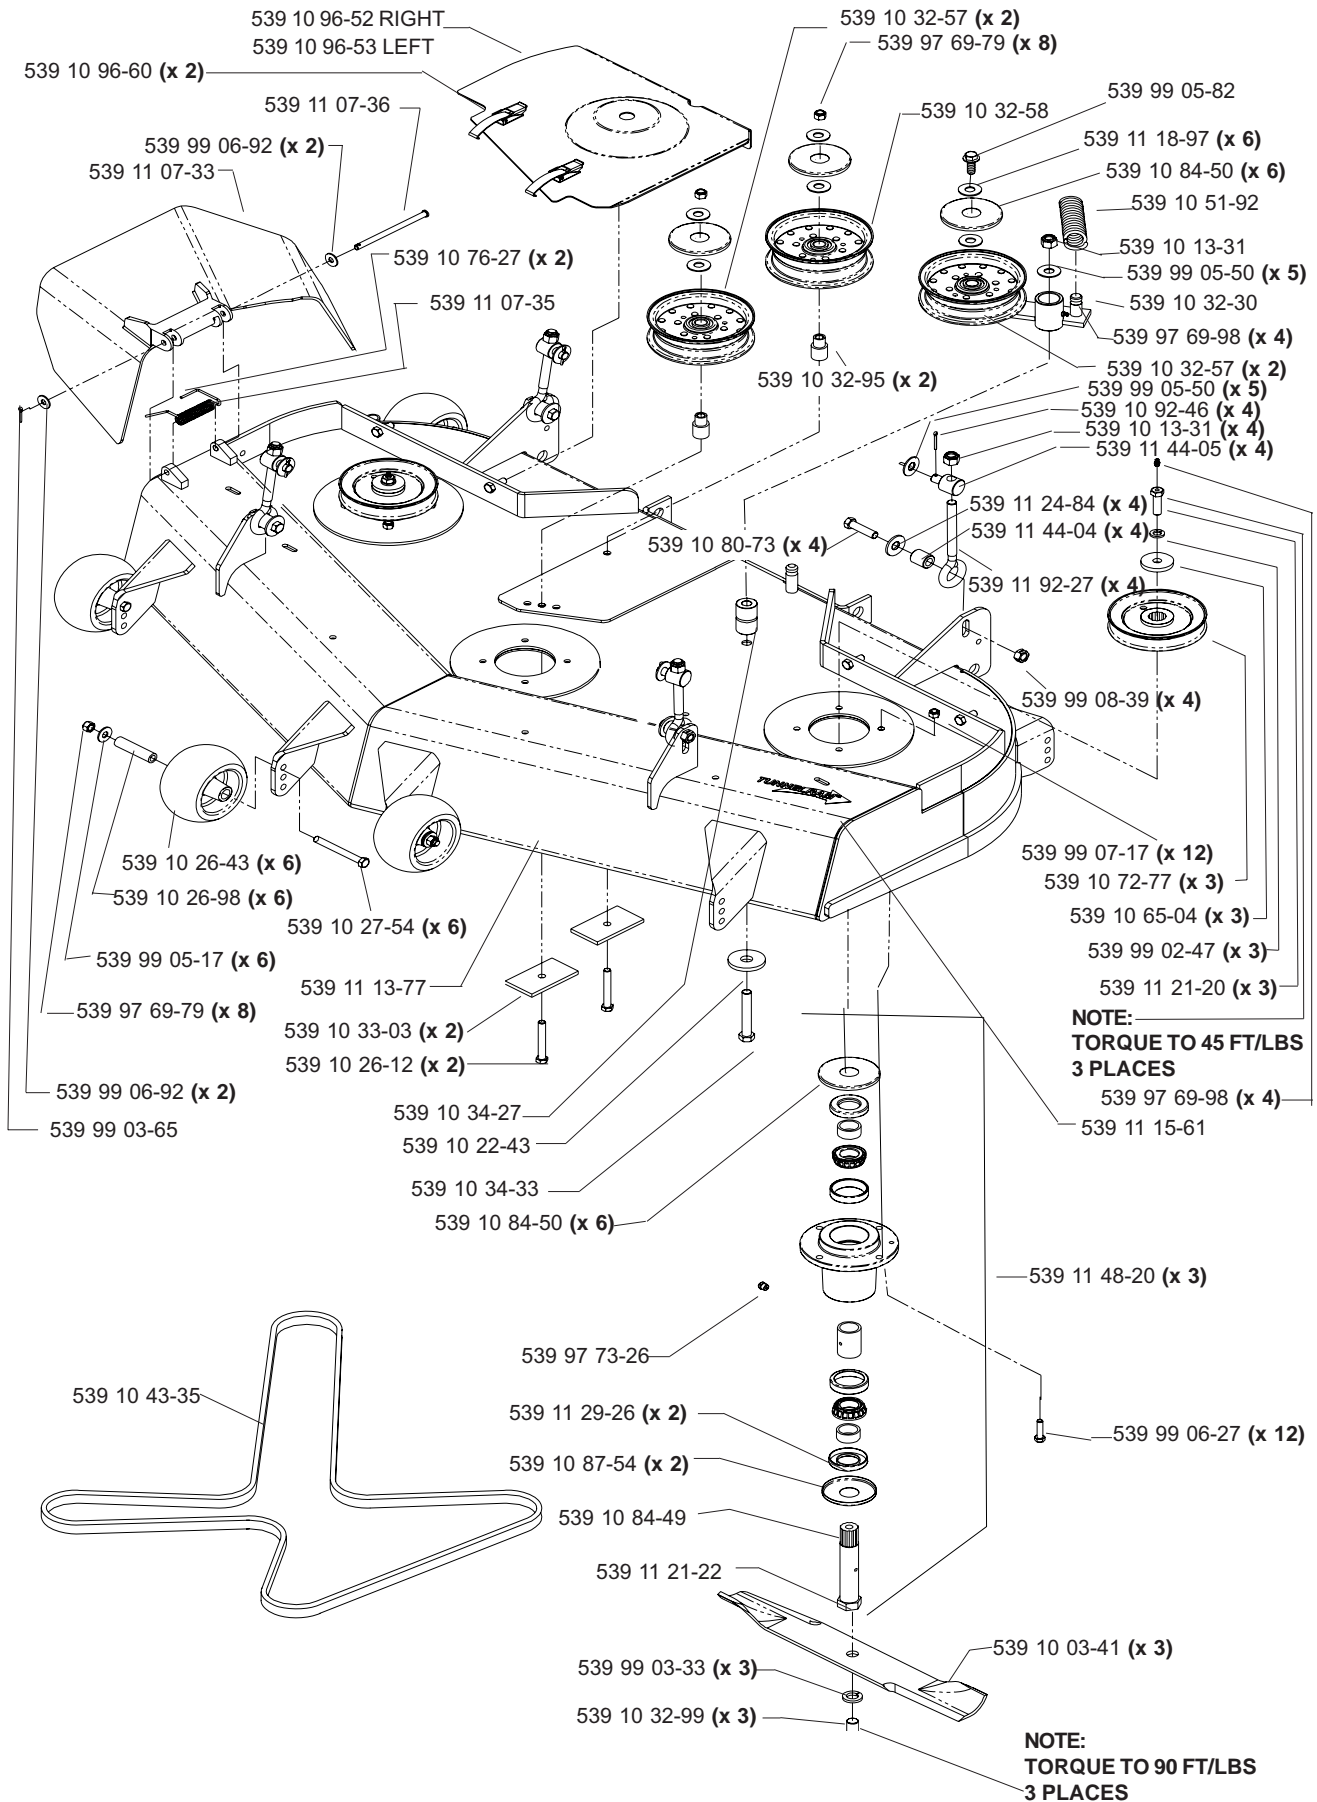

52" Front Deck Assembly