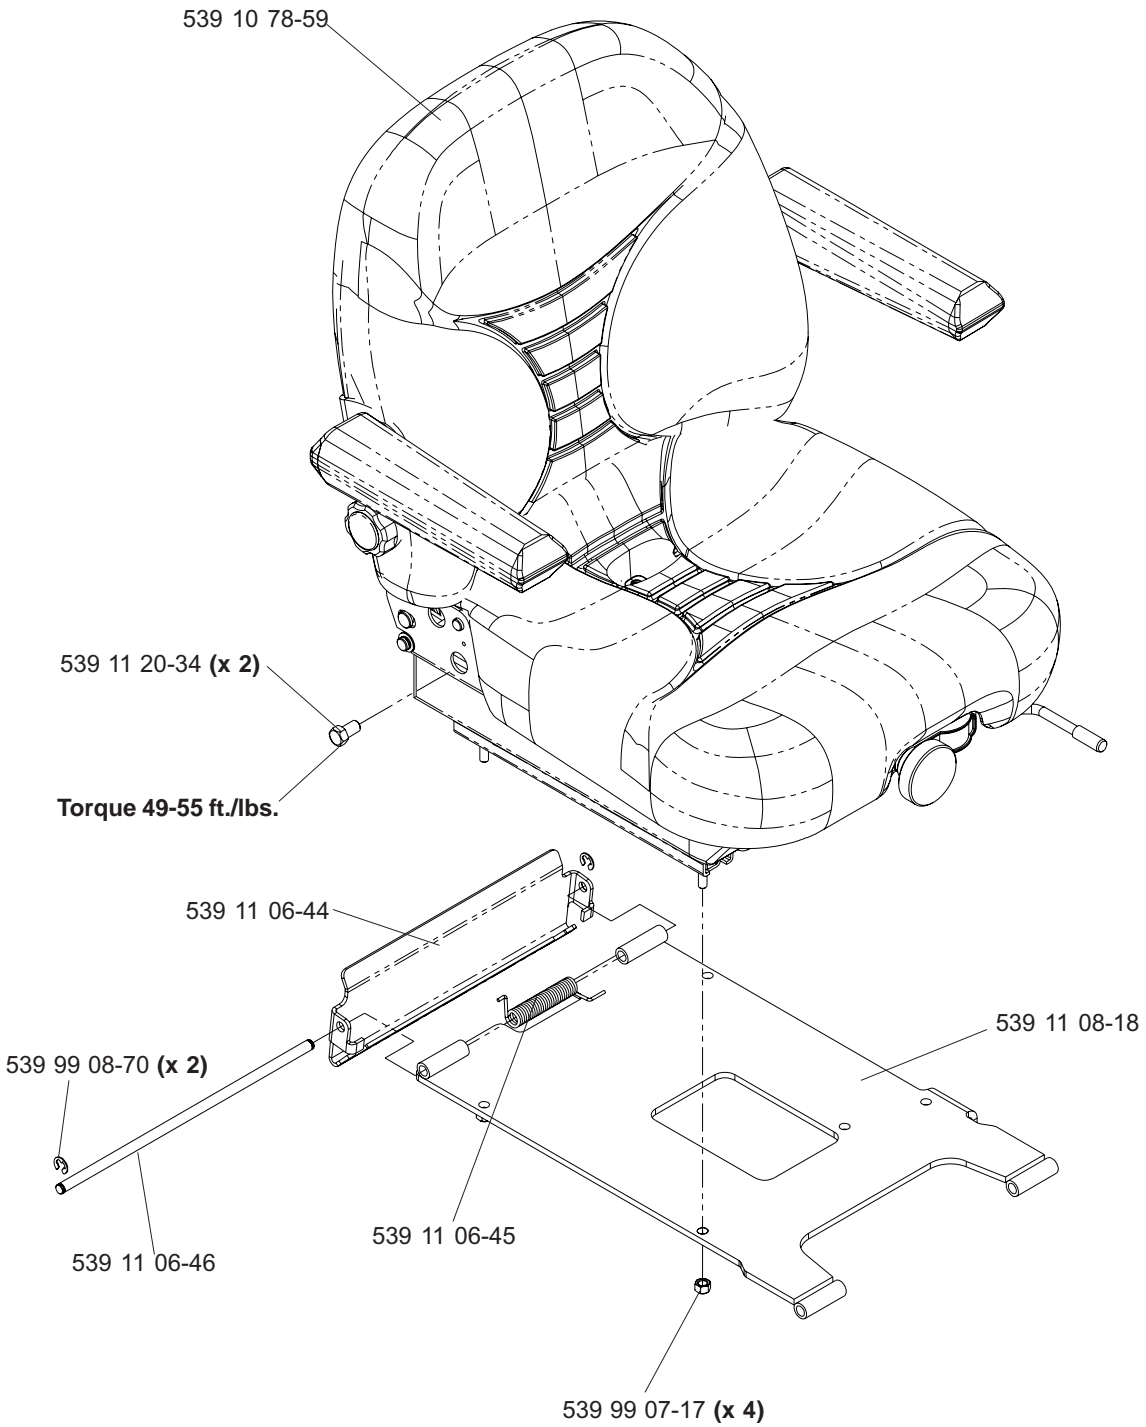

Seat Assembly

MODELS: 968999309, 968999311, 968999314

539 11 10-26 ..... 1 ..... SEAT BELT (NOT SHOWN)