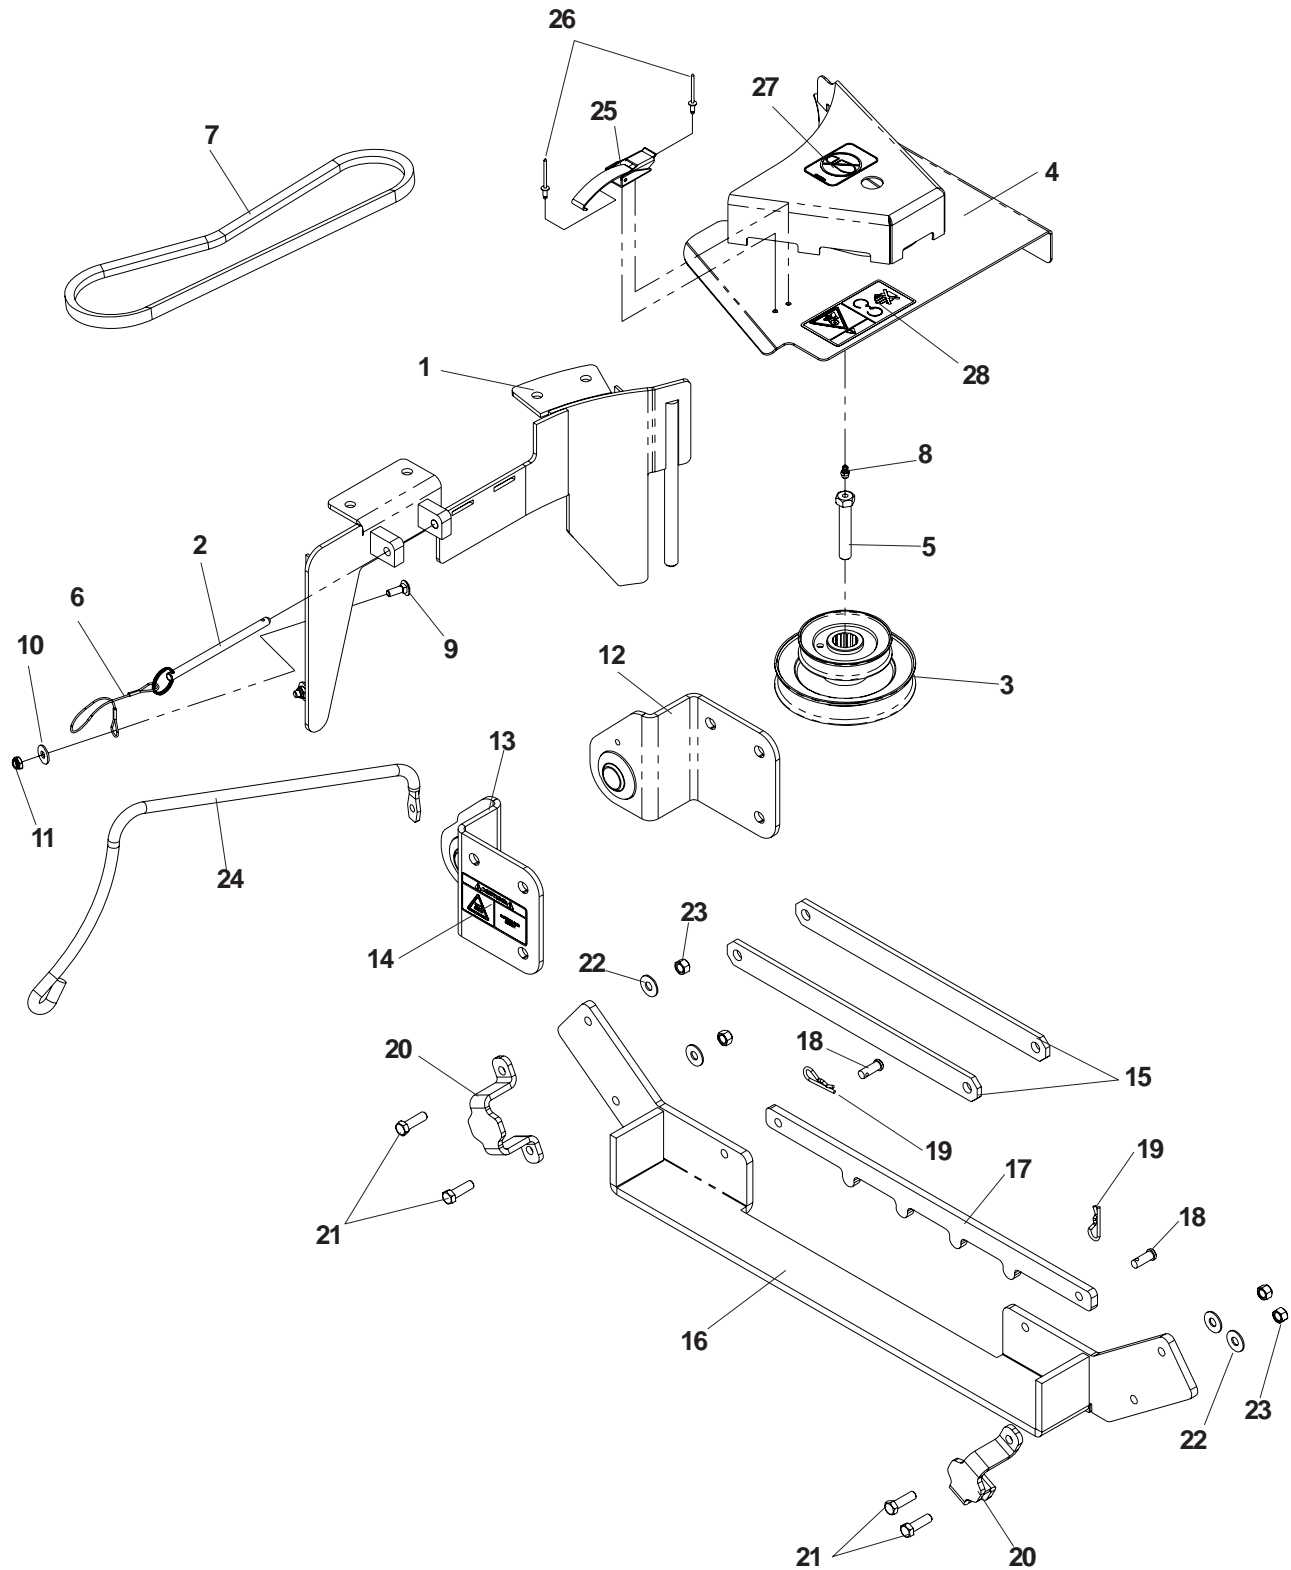

Accessory DFS Collection Drive Kit Assembly

MODEL LZ, 52" AND 61" DECKS

Accessory DFS Collection Drive Kit Assembly

MODEL LZ, 52" AND 61" DECKS

ITEM	PART NO.	QTY	DESCRIPTION
1	539 111264	1	BLOWER DECK PLATE, 52" DECK
	539 111240	1	BLOWER DECK PLATE, 61" DECK
2	539 111270	1	PIN
3	539 111256	1	STACK PULLEY, 52" DECK
	539 111257	1	STACK PULLEY, 61" DECK
4	539 111273	1	BELT SHIELD, 52" DECK
	539 111274	1	BELT SHIELD, 61" DECK
5	539 112138	1	HCS, 7/16-20 X 2 1/2, GR8
6	539 102563	1	LANYARD
7	539 111306	1	BELT, 52" DECK
	539 111307	1	BELT, 61" DECK
8	539 976998	1	ZERK
9	539 990074	4	RHSNB, 1/4-20 X 3/4, GR2
10	539 990598	4	WASHER, 1/4
11	539 108120	4	NUT, 1/4-20, JAM, NYLOC
12	539 111199	1	HITCH BRACKET, LEFT
13	539 111201	1	HITCH BRACKET, RIGHT
14	539 111212	1	DECAL, HOT SURFACE
15	539 113777	2	STRAP
16	539 020255	1	WEIGHT BAR
17	539 111313	1	HOLD DOWN, WEIGHT BAR
18	539 102049	2	CLEVIS PIN
19	539 108096	2	SPRING RETAINER
20	539 111259	2	WEIGHT KEEPER
21	539 976941	4	HCS, 3/8-16 X 1 1/4, GR5
22	539 990517	4	WASHER, 3/8
23	539 976979	4	NUT, 3/8-16, NYLOC
24	539 113018	1	HOSE SUPPORT
25	539 109660	1	DRAW LATCH
26	539 110740	2	RIVET, BLIND, 5/32 DIA.
27	539 105743	1	DECAL, NO STEP
28	539 105744	1	DECAL, DANGER BELT DRIVES