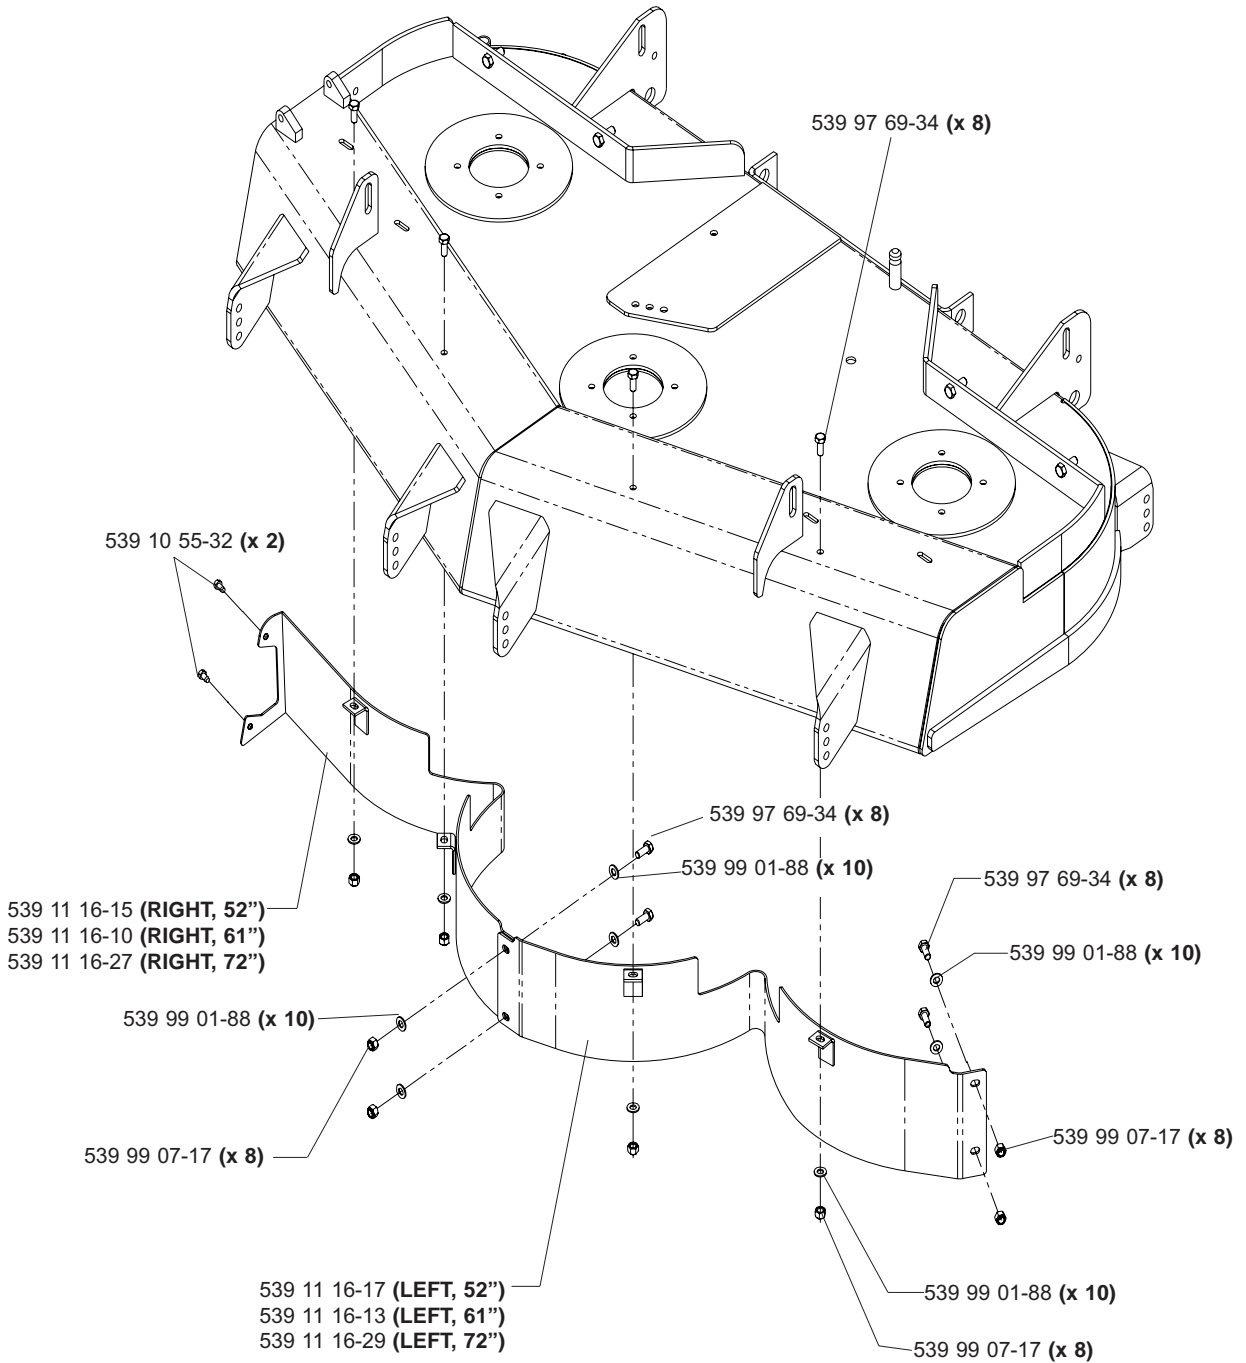

Accessory Baffle Kits