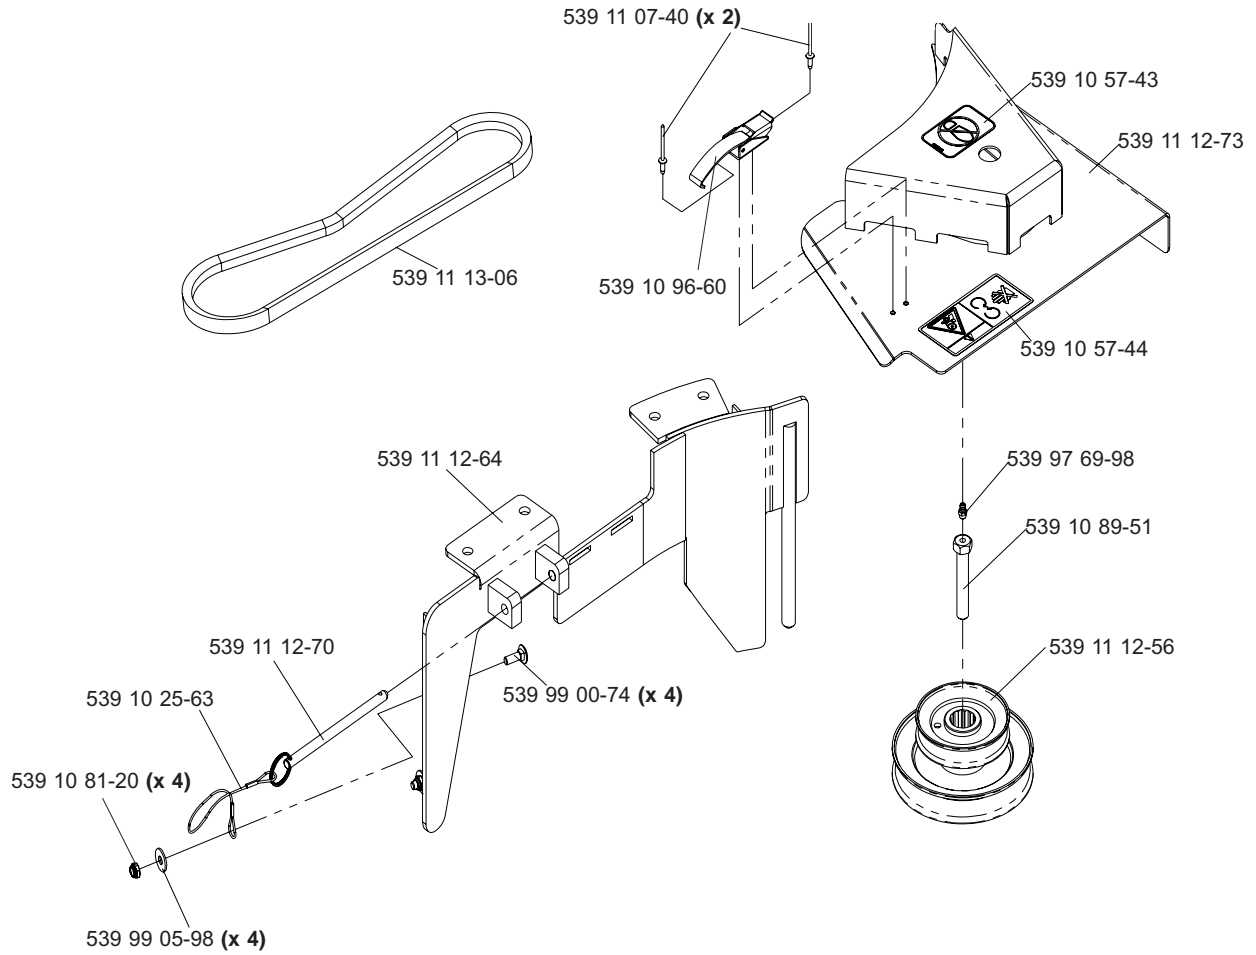

Accessory HCS13 Drive Kit

539 11 12-77 - 52 INCH DECK