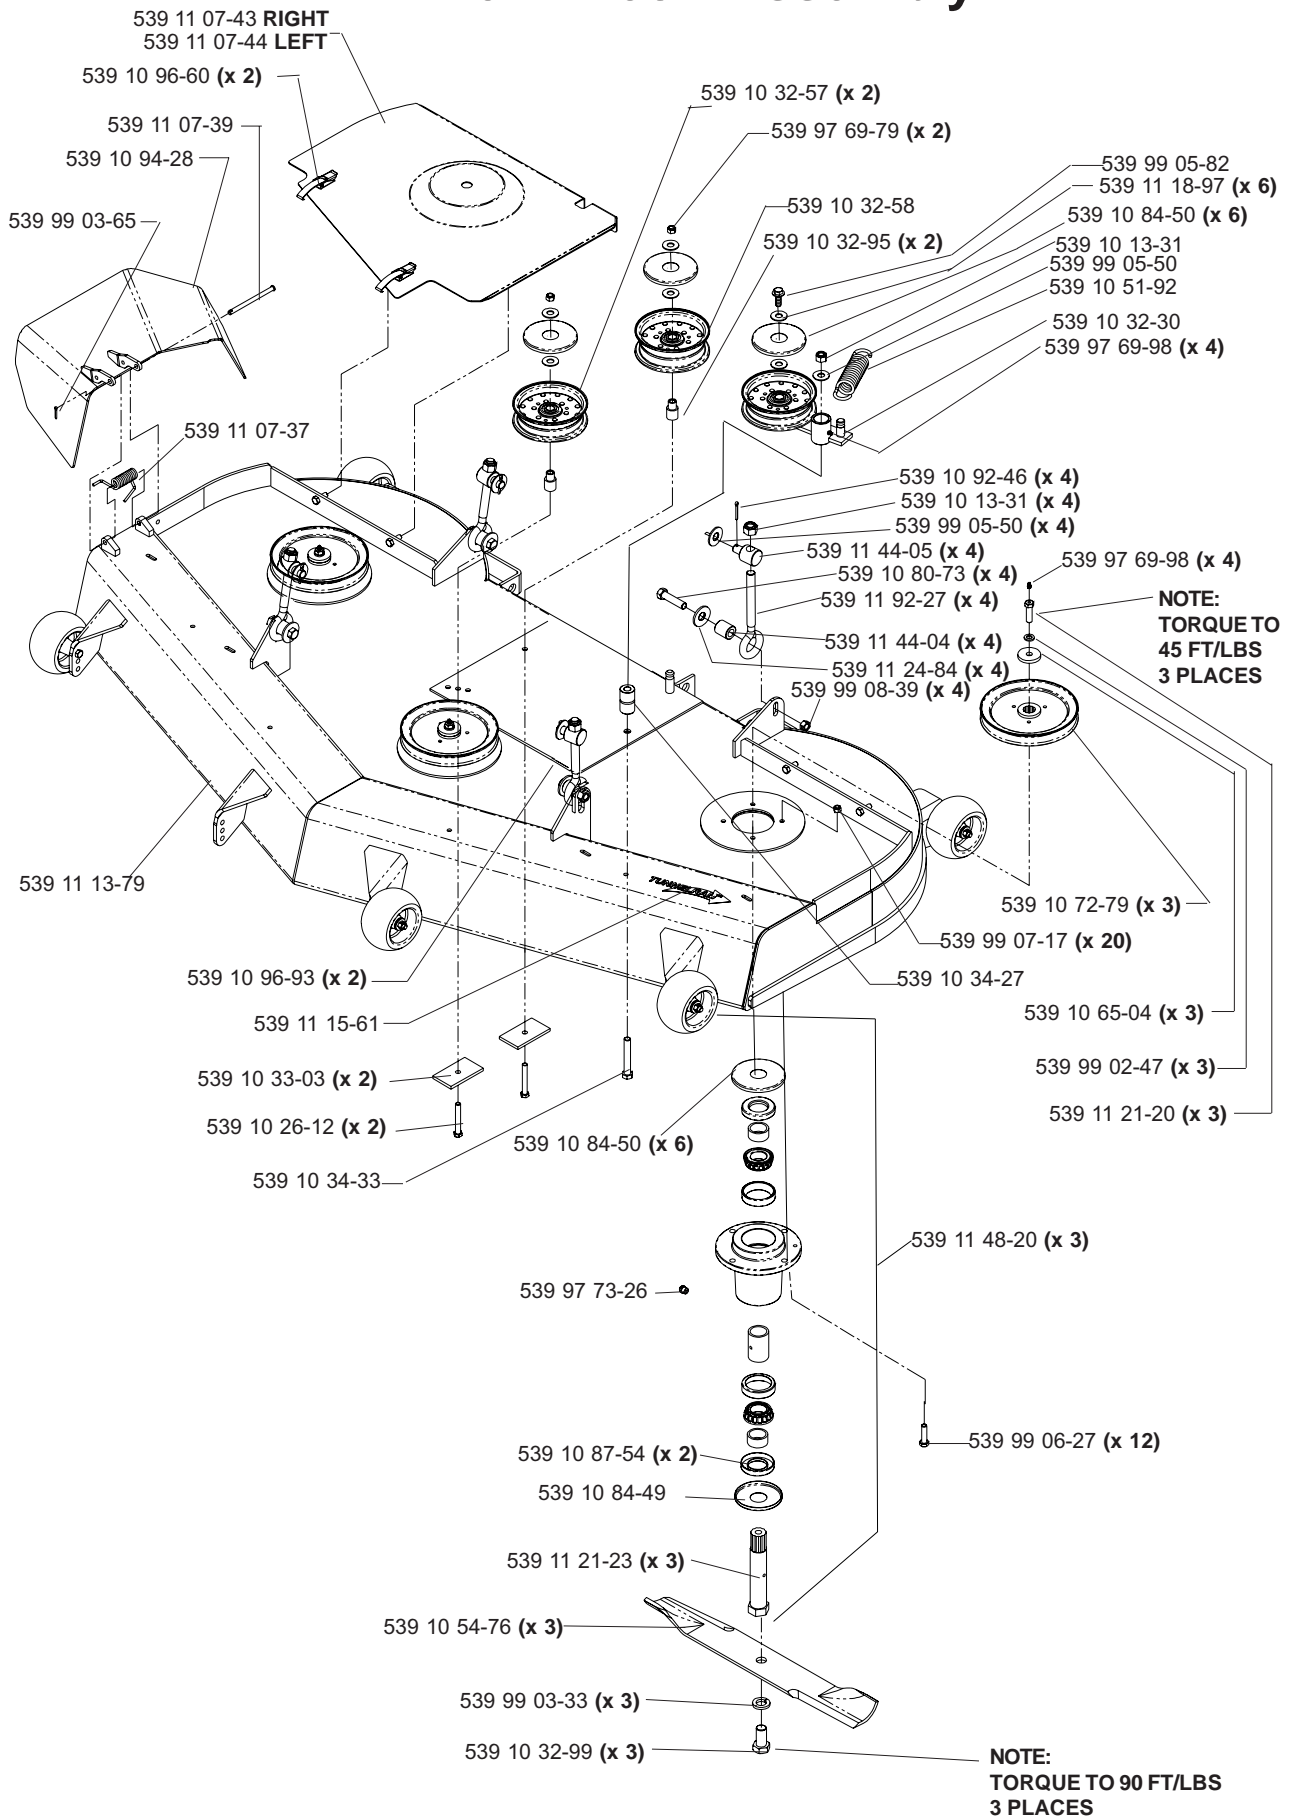

72" Front Deck Assembly