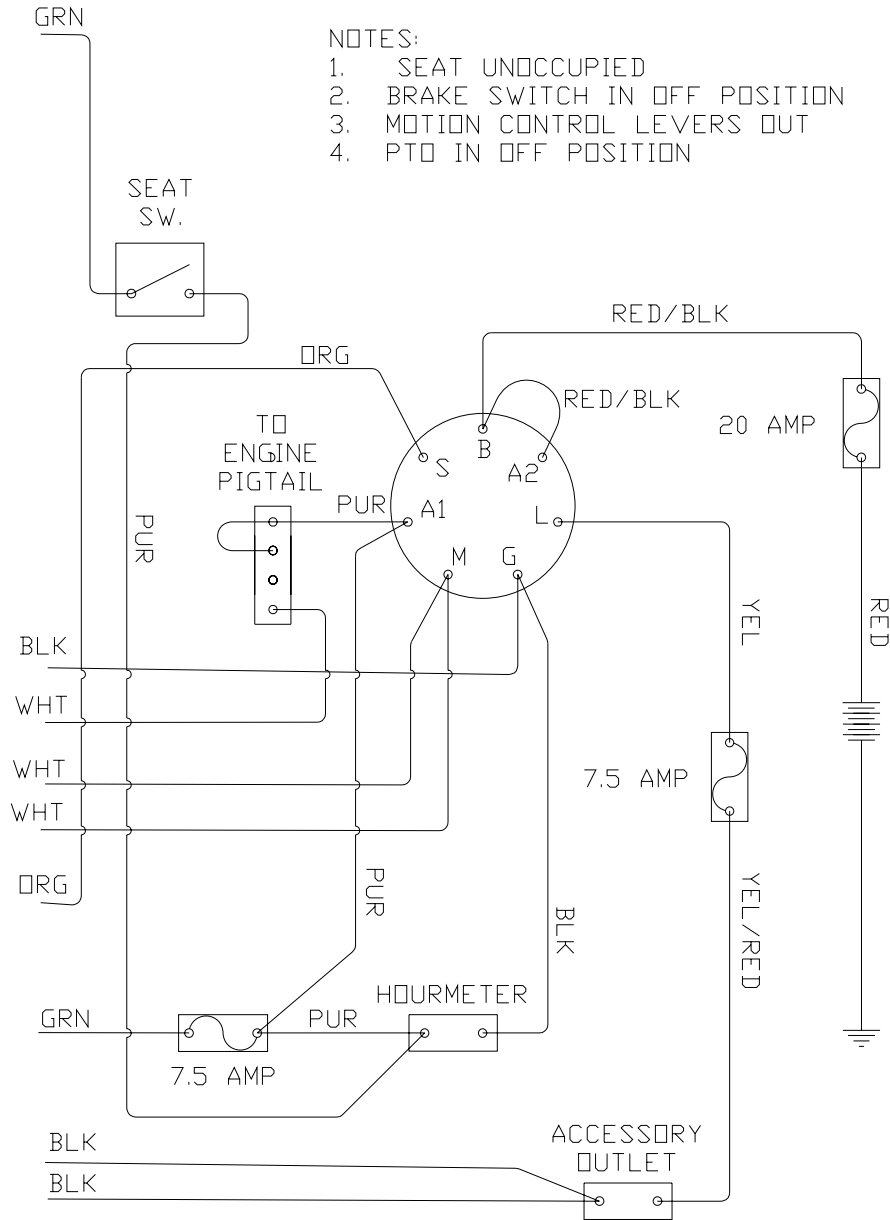

WIRING DIAGRAMS

1. NOTES:
1. SEAT UNOCCUPIED
  2. BRAKE SWITCH IN OFF POSITION
  3. MOTION CONTROL LEVERS OUT
  4. PTO IN OFF POSITION