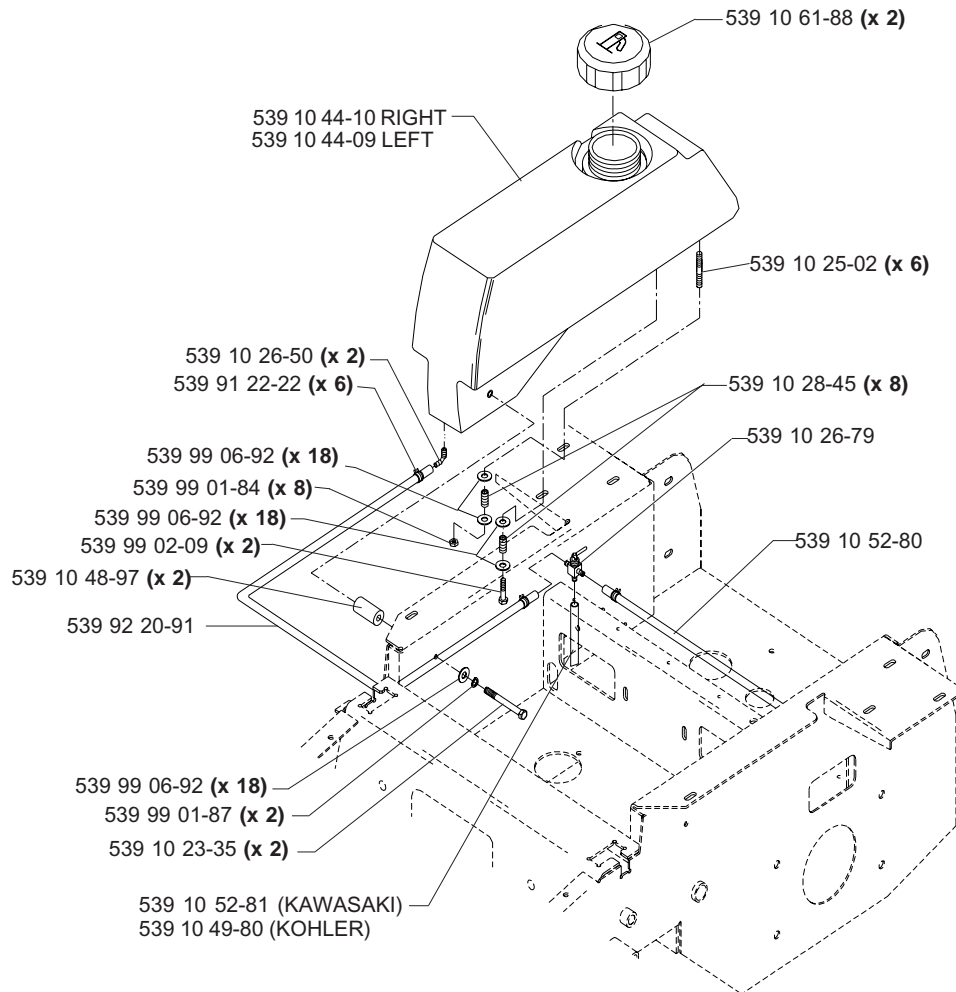

Fuel Assembly