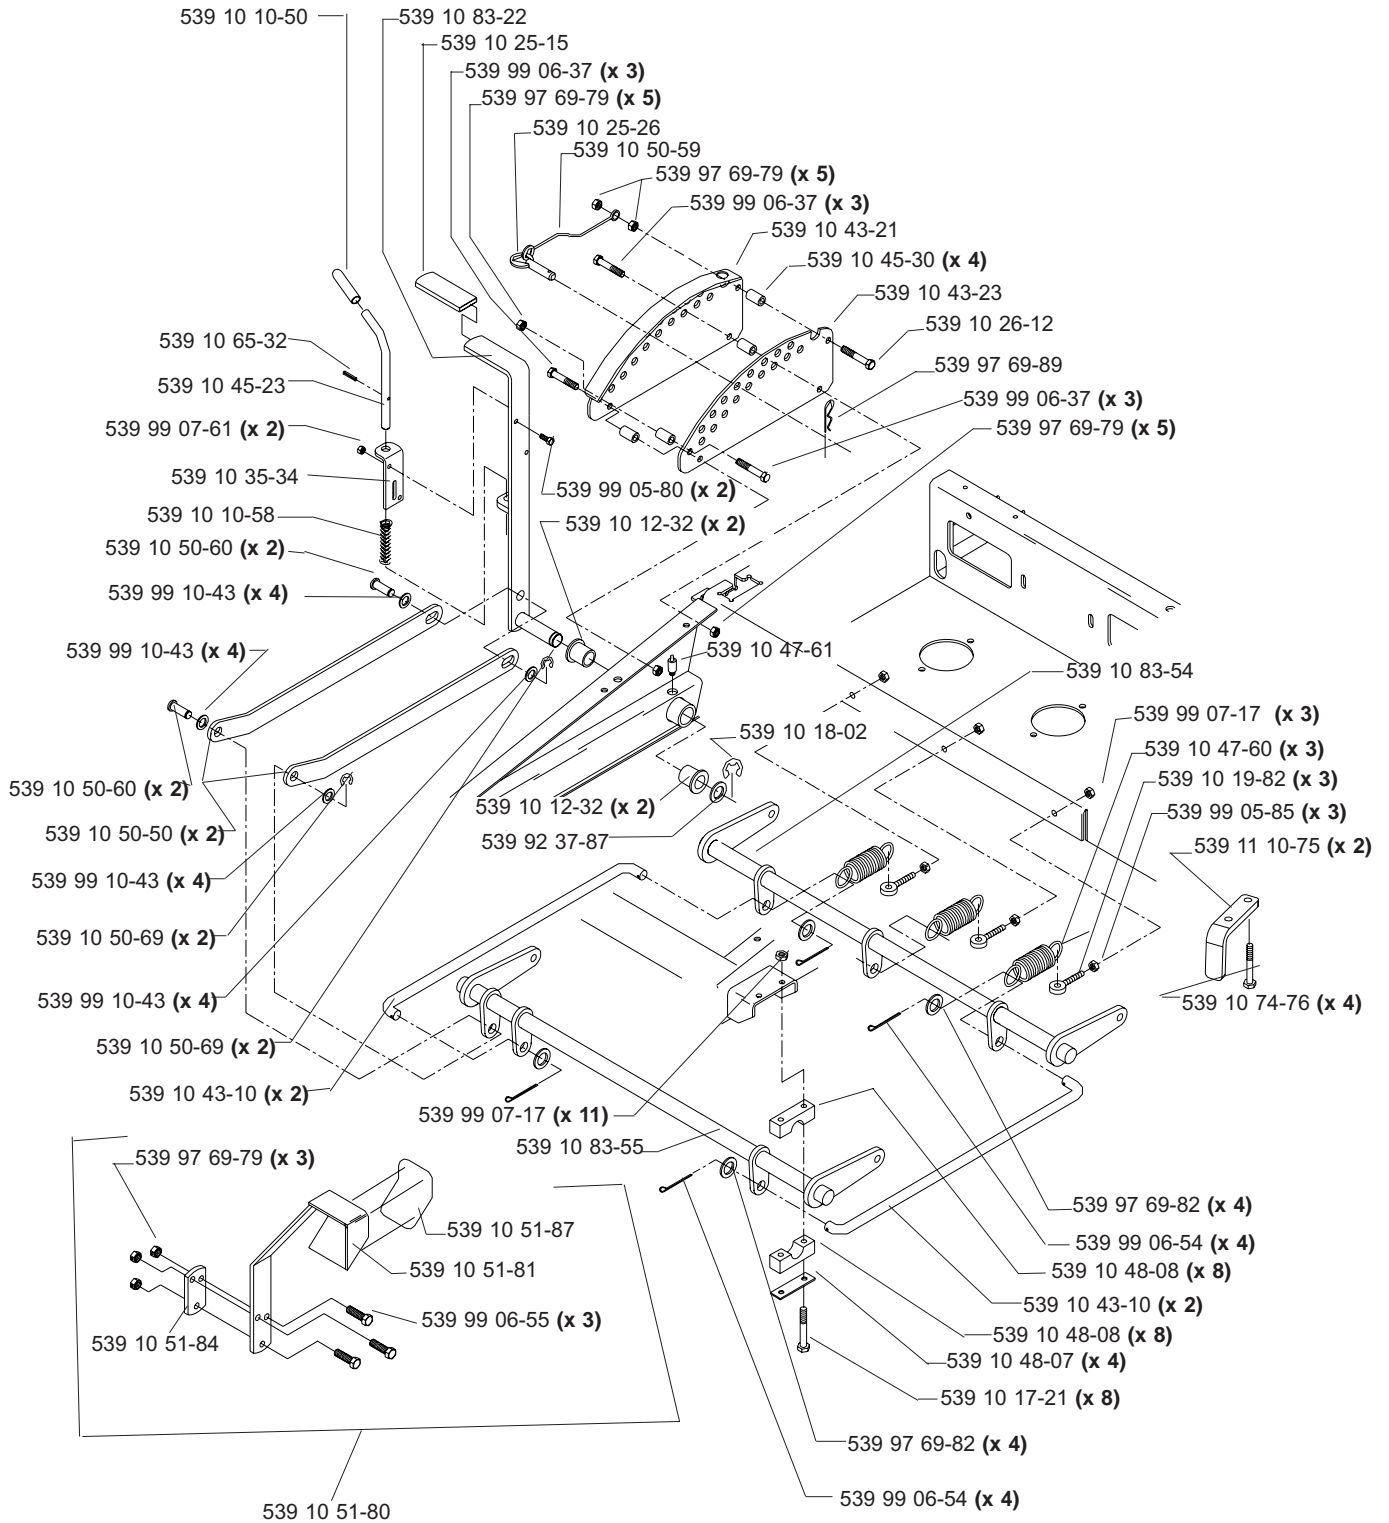

Deck Lift Assembly