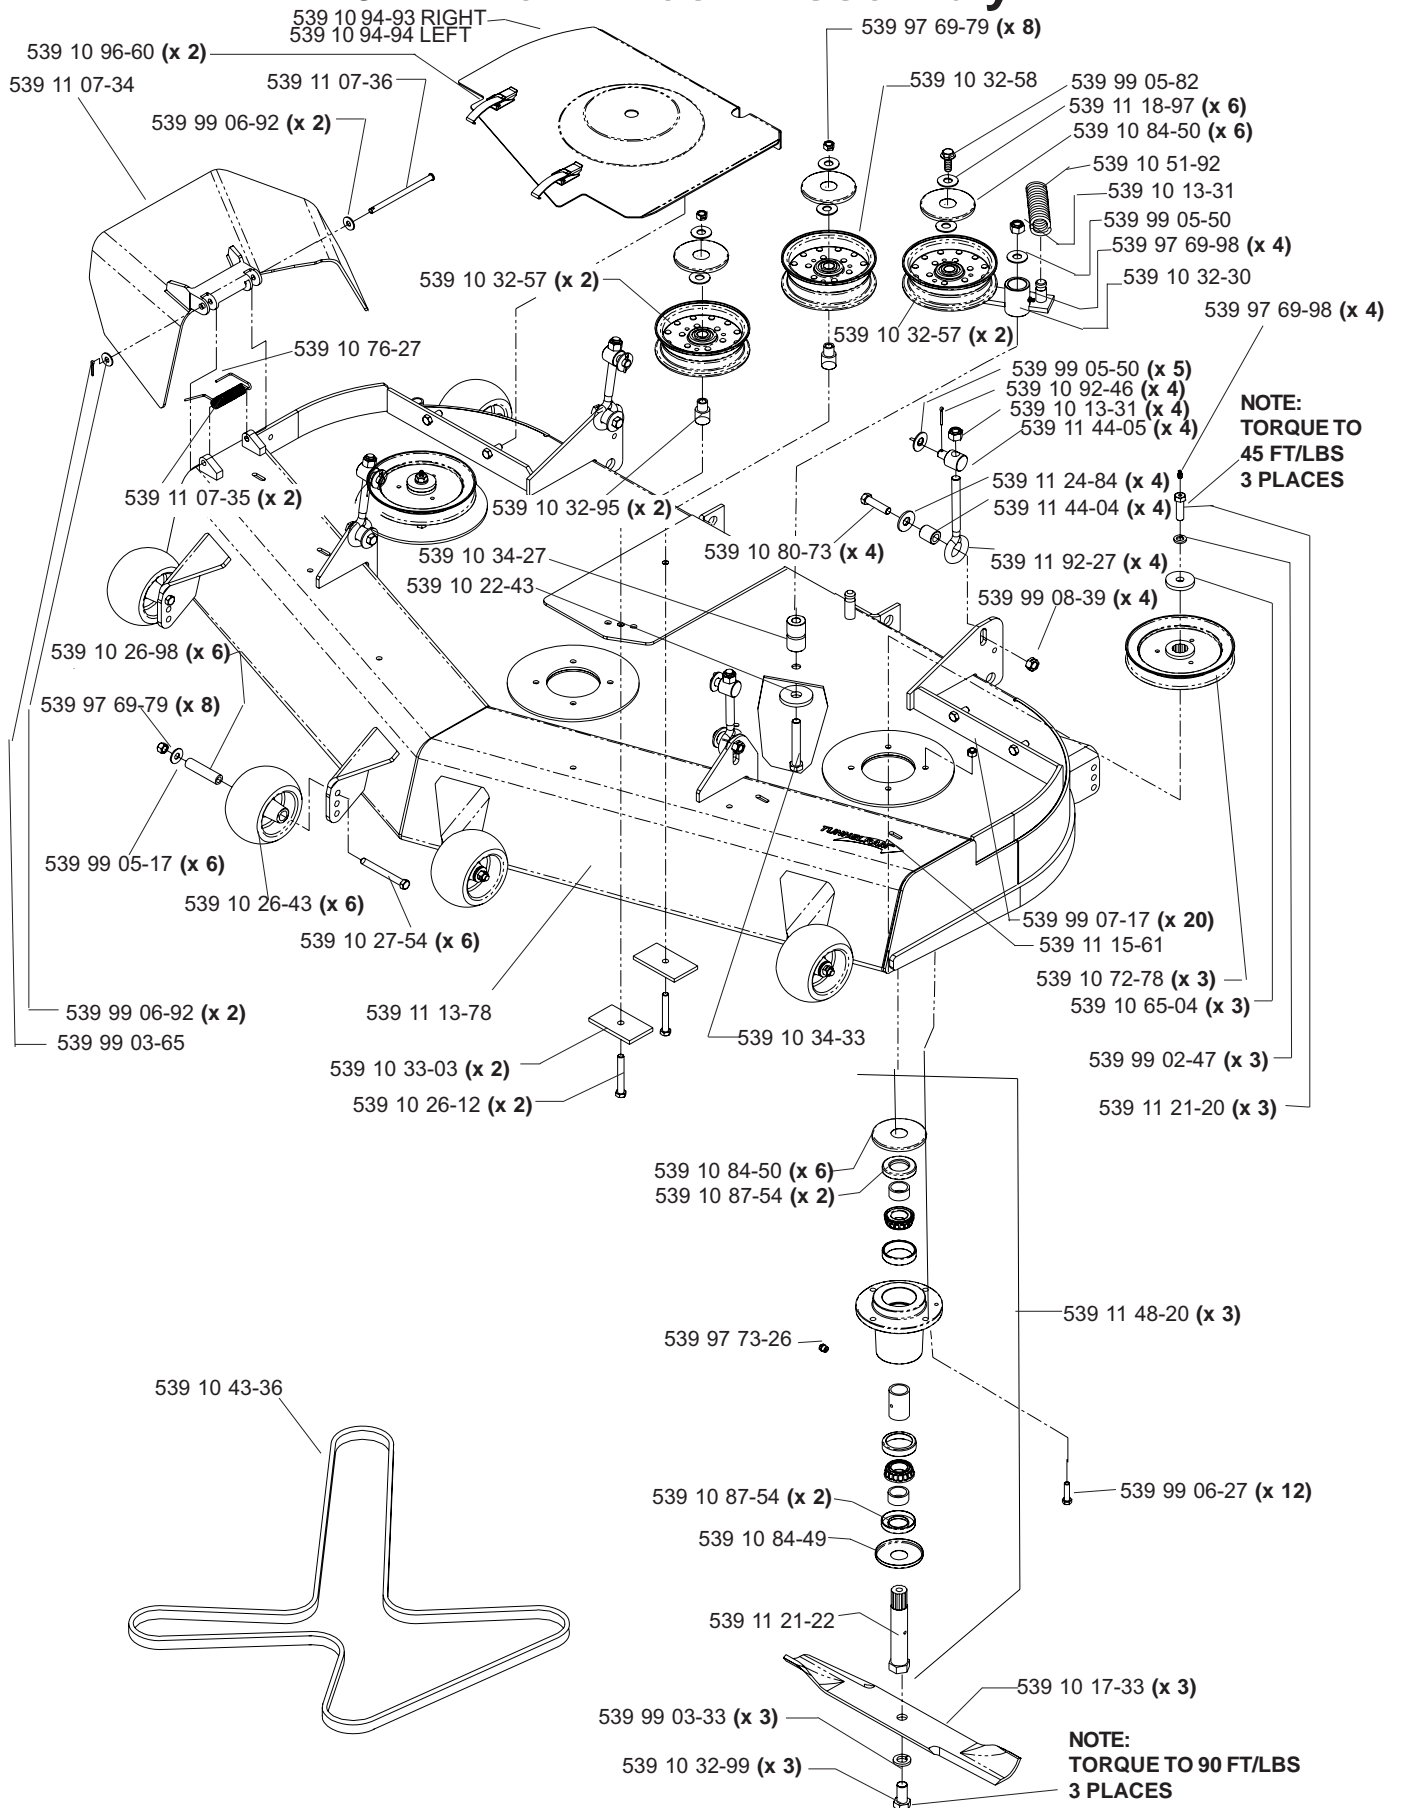

61" Front Deck Assembly