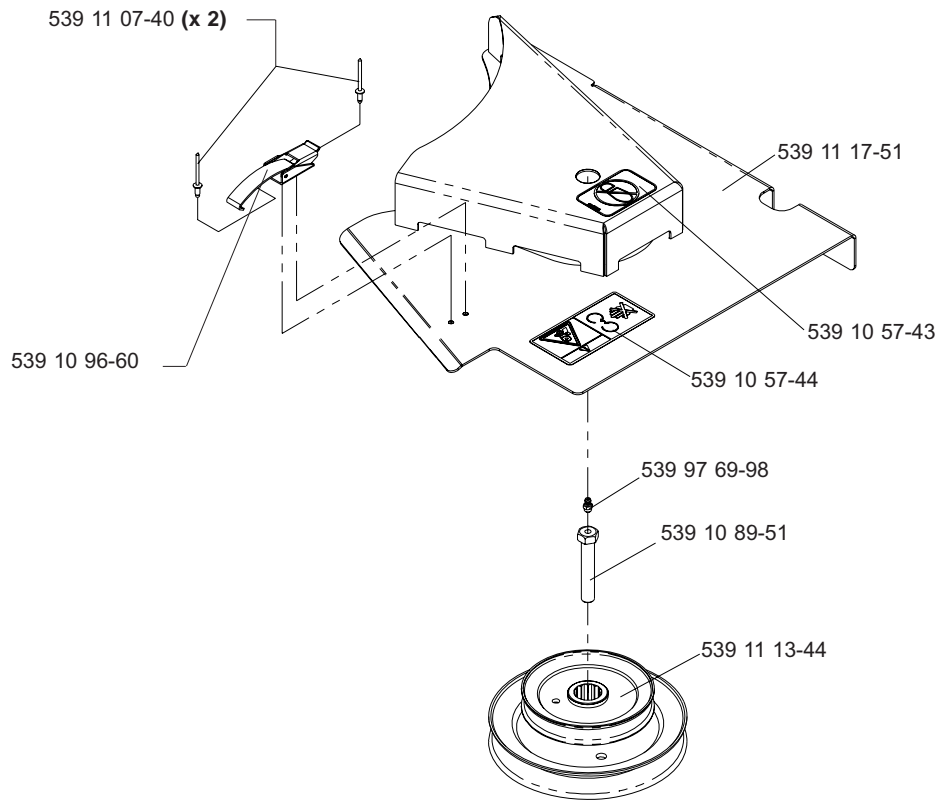

Accessory HCS13 Drive Kit

539 11 17-49 - 72 INCH DECK