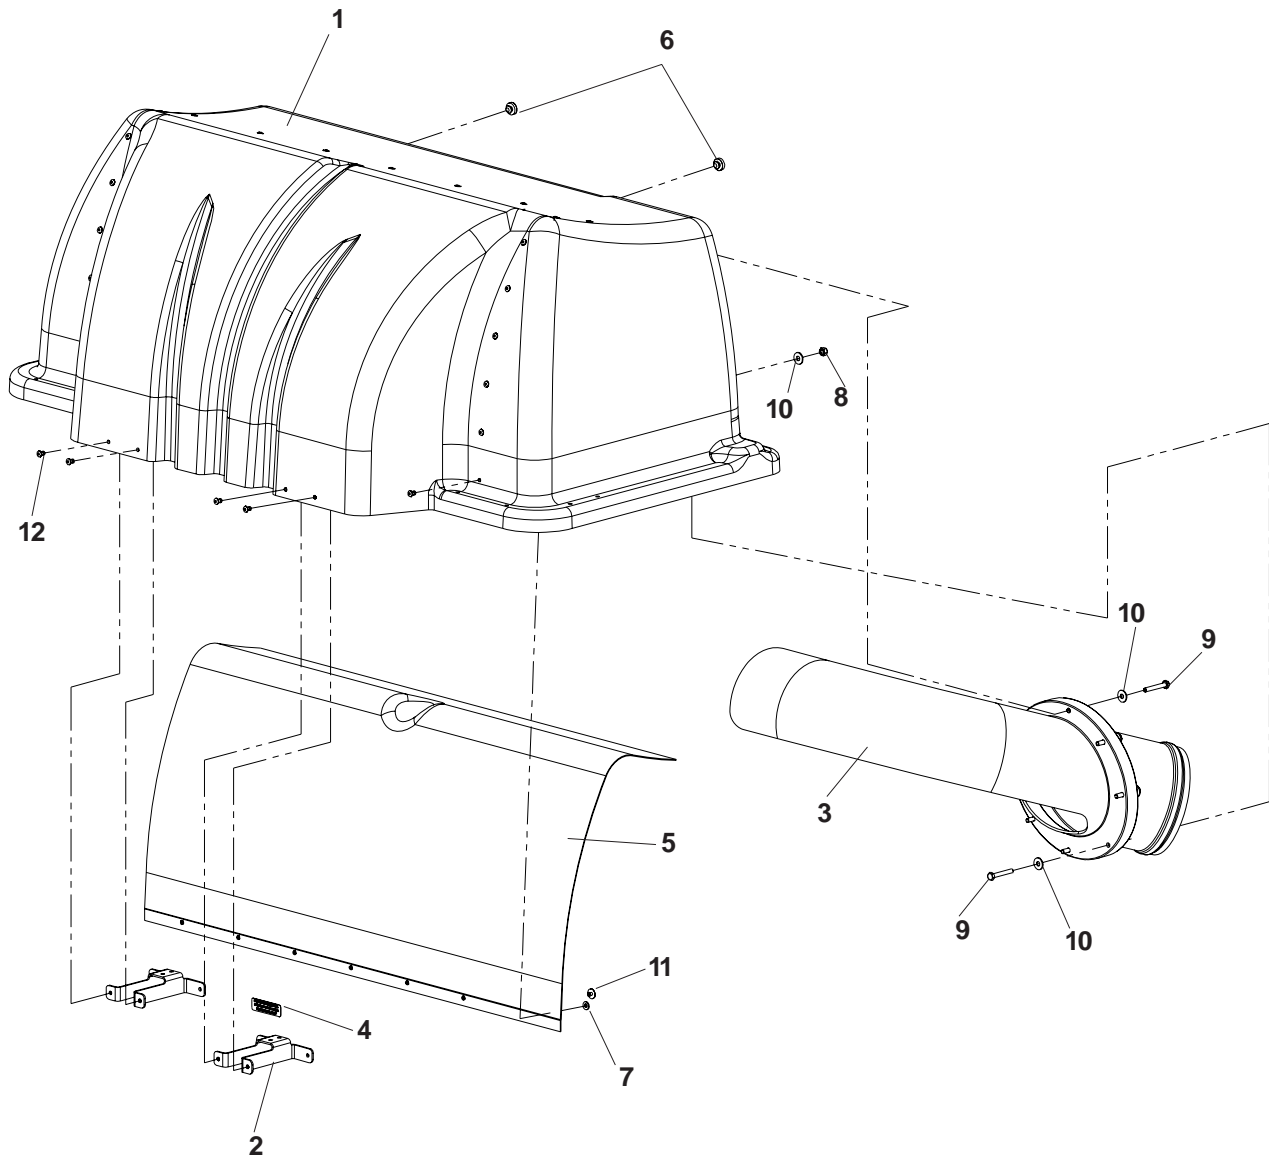

Accessory DFS Collection Hood Assembly

Accessory DFS Collection Hood Assembly

ITEM	PART NO.	QTY.	DESCRIPTION
1	539 111172	1	HOOD
2	539 111175	2	SUPPORT, DRAW LATCH
3	539 111182	1	INLET TUBE
4	539 111260	1	DECAL, VENTILATION
5	539 111183	1	MESH, POLY DIAMOND
6	539 102587	6	GROMMET, BUMPER
7	539 105408	21	WASHER, #10
8	539 976978	8	NUT, 1/4-20, NYLOC
9	539 991003	8	HCS, 1/4-20 X 1 3/4, GR5
10	539 990598	16	WASHER, 1/4
11	539 102744	7	RIVET, 3/16 X 1/4
12	539 200684	25	RIVET, 3/16, STAVEX