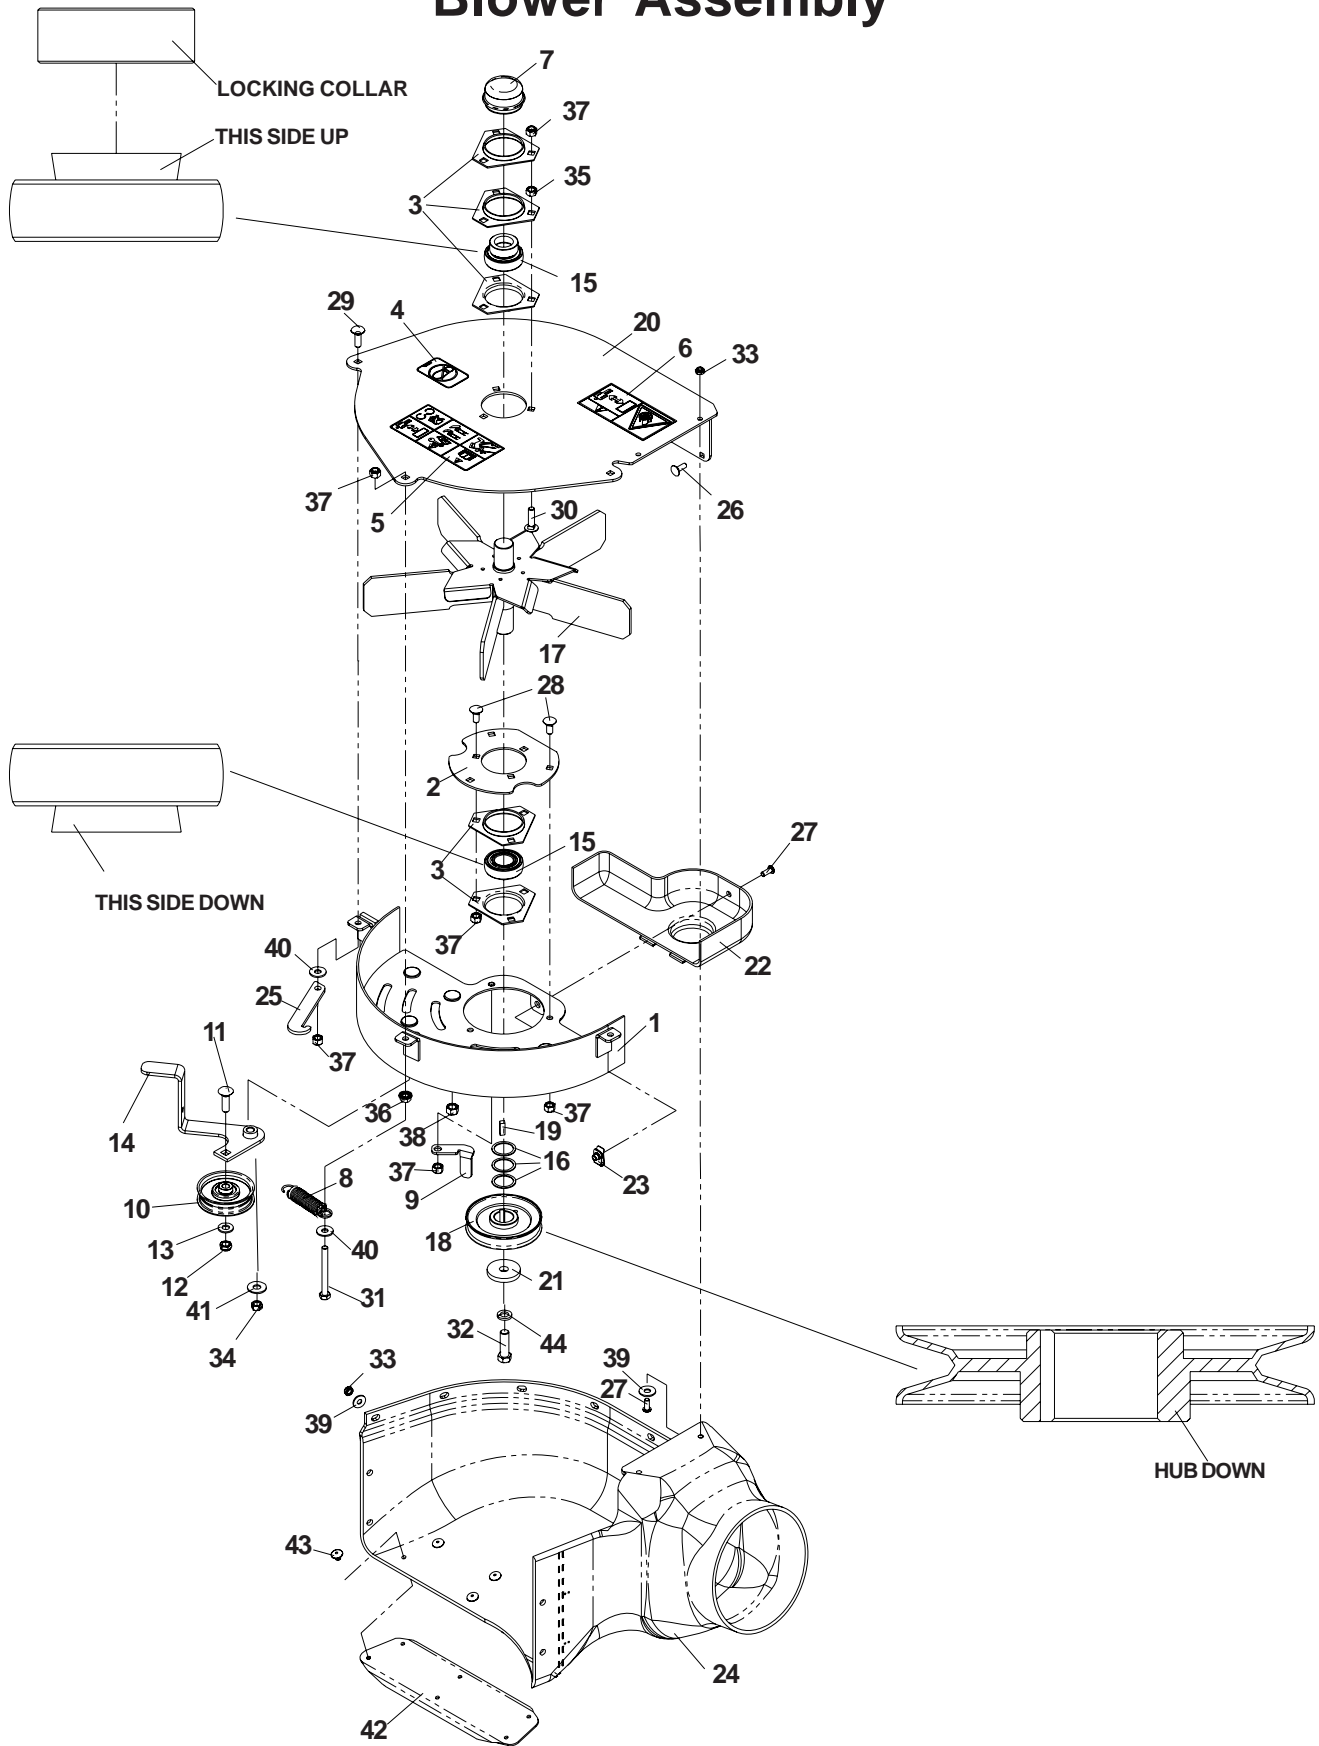

Accessory DFS Collection Blower Assembly

Accessory DFS Collection Blower Assembly

ITEM	PART NO.	QTY	DESCRIPTION
1	539111225	1	FLOOR WELDMENT
2	539111227	1	BEARING PLATE
3	539102691	5	FLANGETTE
4	539105743	1	DECAL, NO STEP
5	539105785	1	DECAL, WARNING
6	539106741	1	DECAL, SERVERING
7	539102535	1	GREASE CAP
8	539916159	1	SPRING
9	539111184	1	BELT GUIDE
10	539106721	1	IDLER
11	539100413	1	RHSNB, 3/8-16 X 1 1/4, GR5
12	539200282	1	NUT, 3/8-16, JAM NYLOC
13	539990122	1	WASHER, 3/8, SAE
14	539111218	1	IDLER ARM
15	539106786	2	BEARING
16	539102244	3	BUSHING, MACHINE, 18 GA
17	539111332	1	FAN WELDMENT
18	539106713	1	SHEAVE, 4"
19	539102067	1	KEY, 1/4" SQ. X 3/4"
20	539111331	1	FAN COVER
21	539106504	1	WASHER, HEAVY
22	539111228	1	PULLEY SHIELD
23	539110813	1	RETAINER, 1/4C, "U" TYPE
24	539111220	1	BLOWER HOUSING
25	539111265	1	KEEPER, IDLER
26	539990074	6	RHSNB, 1/4-20 X 3/4, GR2
27	539111229	3	SCREW, 1/4-20 X 5/8, BTN, SKT HD
28	539990208	7	RHSNB, 5/16 X 1
29	539990208	1	RHSNB, 5/16-18 X 1, GR5
30	539100472	3	RHSNB, 5/16C X 1 1/4
31	539101721	1	HCS, 5/16-18 X 2 3/4, GR5
32	539100141	1	HCS, 7/16-20 X 1 1/2, GR5
33	539108120	8	NUT, 1/4C, THIN NYLOC
34	539990184	1	NUT, 5/16C, CENTERLOCK
35	539990196	3	NUT, 5/16C
36	539990585	1	NUT, 5/16C
37	539990717	12	NUT, 5/16C, NYLOC
38	539976979	4	NUT, 3/8C, NYLOC
39	539990598	8	WASHER, 1/4
40	539990692	2	WASHER, 5/16
41	539990517	1	WASHER, 3/8
42	539111340	1	BLOWER SUPPORT
43	539102744	6	RIVET
44	539990247	1	LOCKWASHER, 7/16