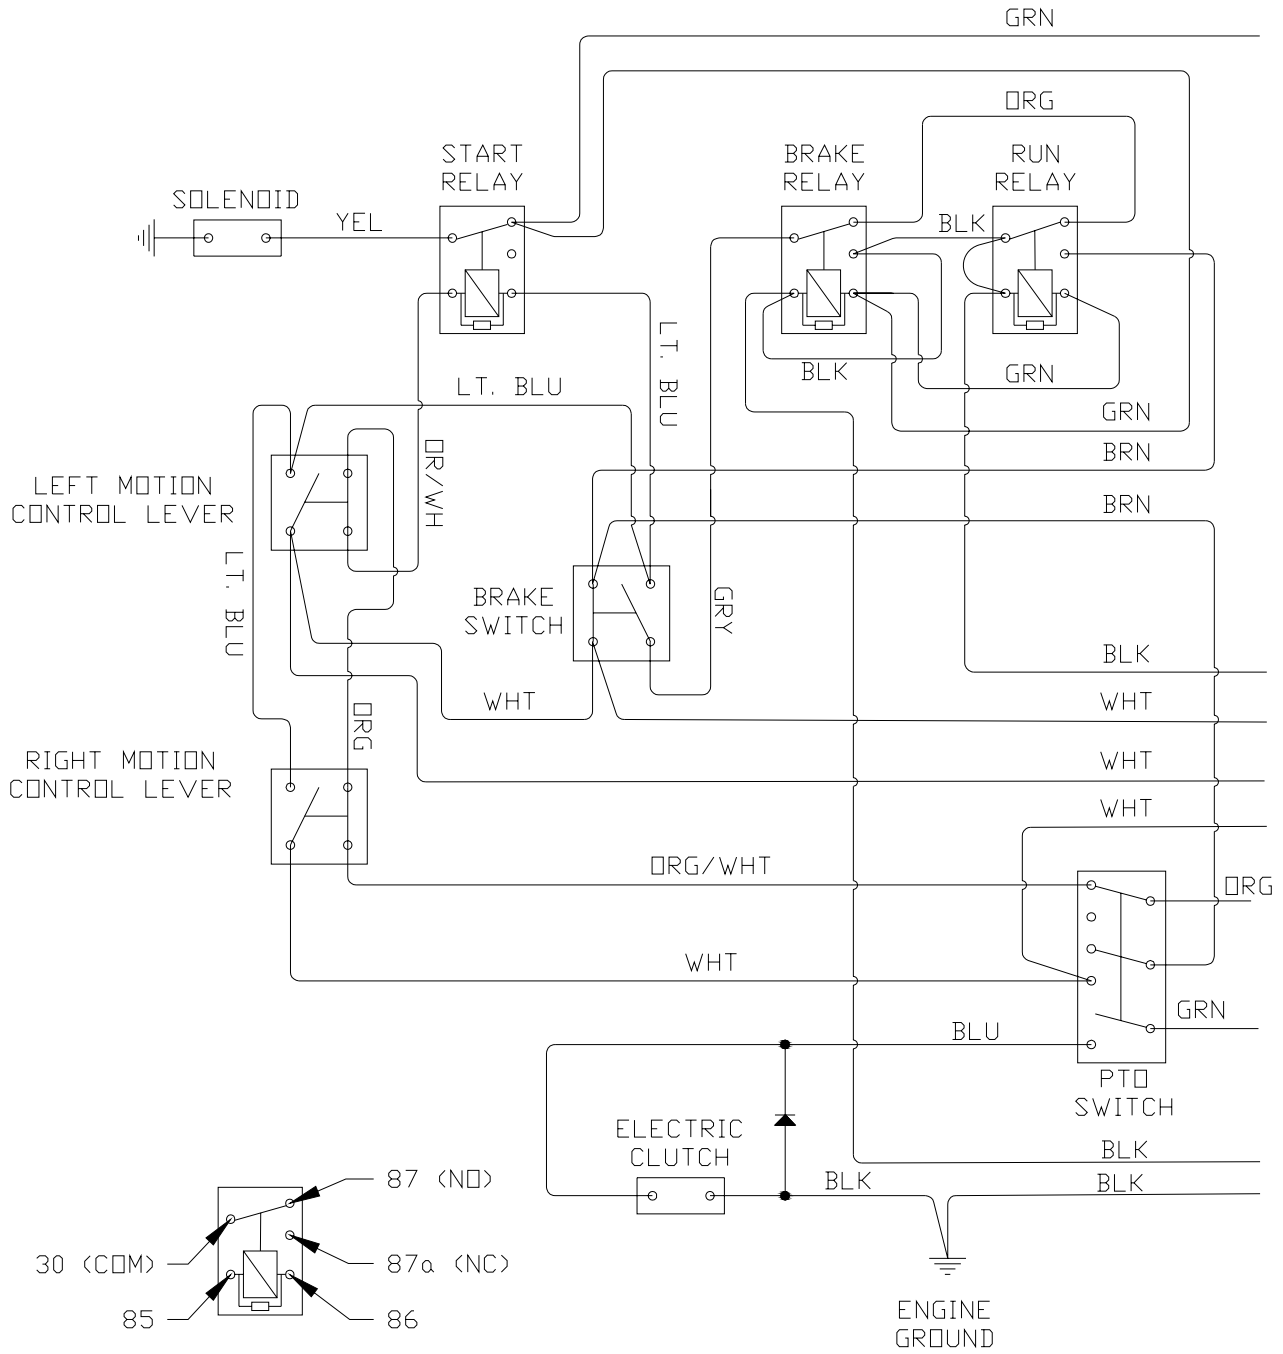

Accessory DFS Collection Drive Kit Assembly

MODEL LZ, 52" AND 61" DECKS

ITEM	PART NO.	QTY	DESCRIPTION
1	539 111264	1	BLOWER DECK PLATE, 52" DECK
	539 111240	1	BLOWER DECK PLATE, 61" DECK
2	539 111270	1	PIN
3	539 111256	1	STACK PULLEY, 52" DECK
	539 111257	1	STACK PULLEY, 61" DECK
4	539 111273	1	BELT SHIELD, 52" DECK
	539 111274	1	BELT SHIELD, 61" DECK
5	539 112138	1	HCS, 7/16-20 X 2 1/2, GR8
6	539 102563	1	LANYARD
7	539 111306	1	BELT, 52" DECK
	539 111307	1	BELT, 61" DECK
8	539 976998	1	ZERK
9	539 990074	4	RHSNB, 1/4-20 X 3/4, GR2
10	539 990598	4	WASHER, 1/4
11	539 108120	4	NUT, 1/4-20, JAM, NYLOC
12	539 111199	1	HITCH BRACKET, LEFT
13	539 111201	1	HITCH BRACKET, RIGHT
14	539 111212	1	DECAL, HOT SURFACE
15	539 113777	2	STRAP
16	539 020255	1	WEIGHT BAR
17	539 111313	1	HOLD DOWN, WEIGHT BAR
18	539 102049	2	CLEVIS PIN
19	539 108096	2	SPRING RETAINER
20	539 111259	2	WEIGHT KEEPER
21	539 976941	4	HCS, 3/8-16 X 1 1/4, GR5
22	539 990517	4	WASHER, 3/8
23	539 976979	4	NUT, 3/8-16, NYLOC
24	539 113018	1	HOSE SUPPORT
25	539 109660	1	DRAW LATCH
26	539 110740	2	RIVET, BLIND, 5/32 DIA.
27	539 105743	1	DECAL, NO STEP
28	539 105744	1	DECAL, DANGER BELT DRIVES

WIRING DIAGRAMS