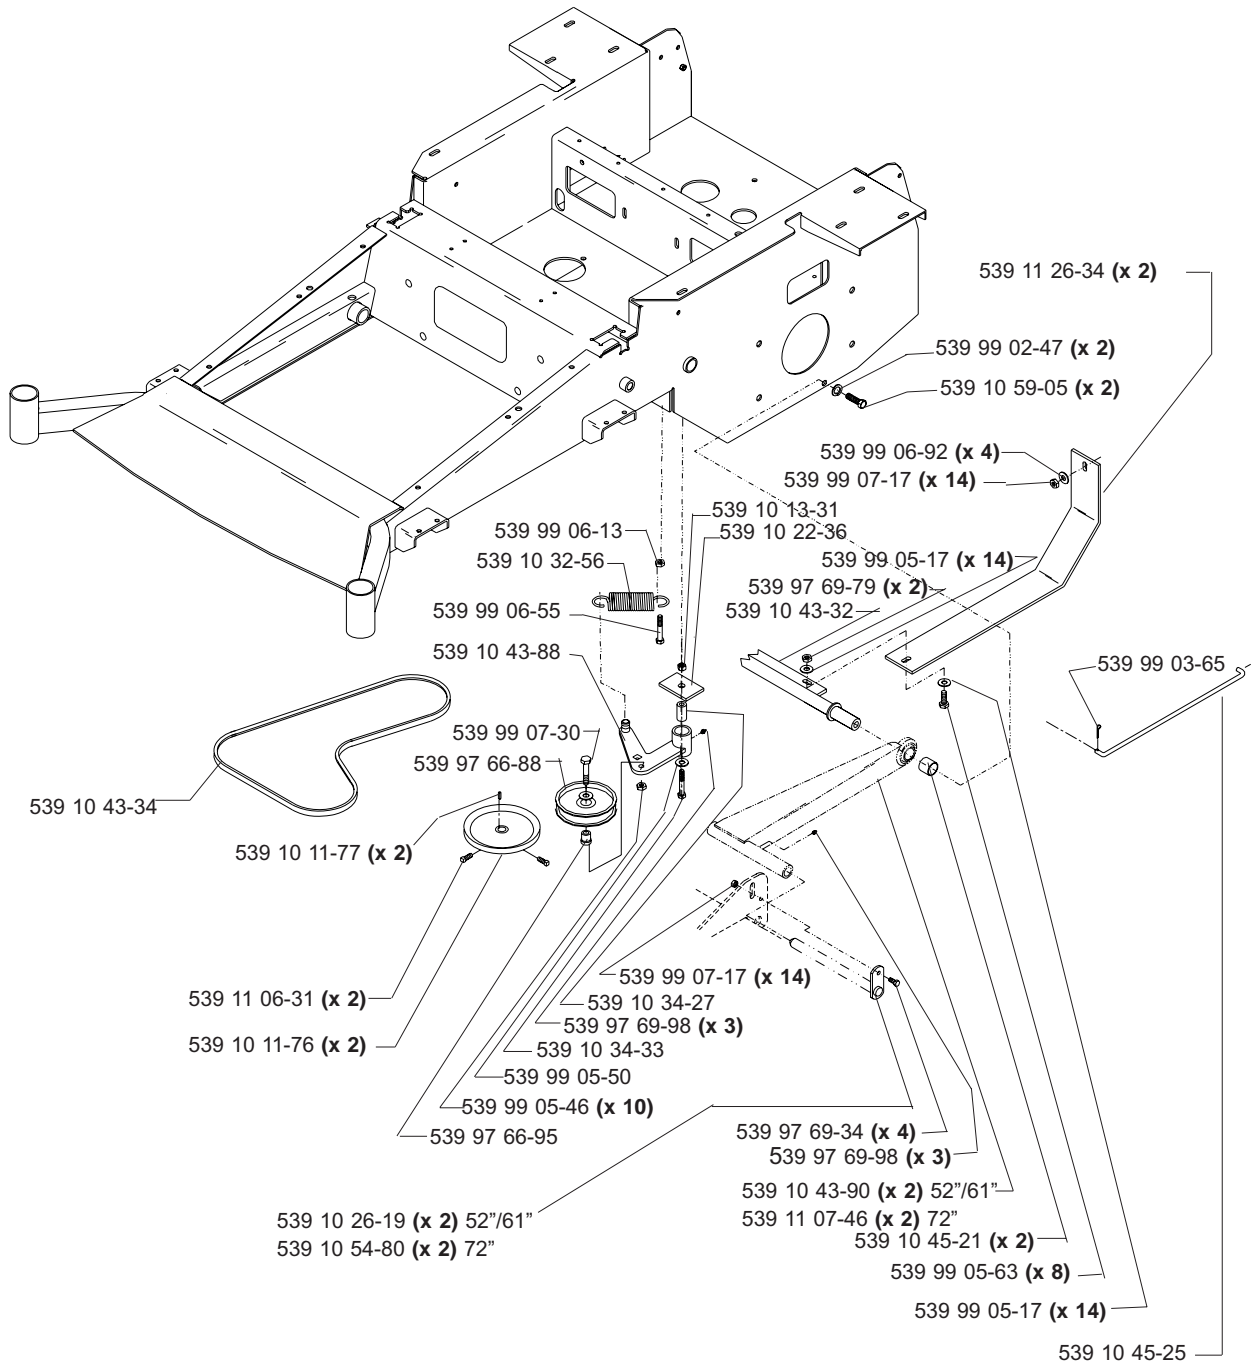

Main Frame Assembly

539 10 59-74 (x 3) - RUBBER GROMMET (NOT SHOWN)