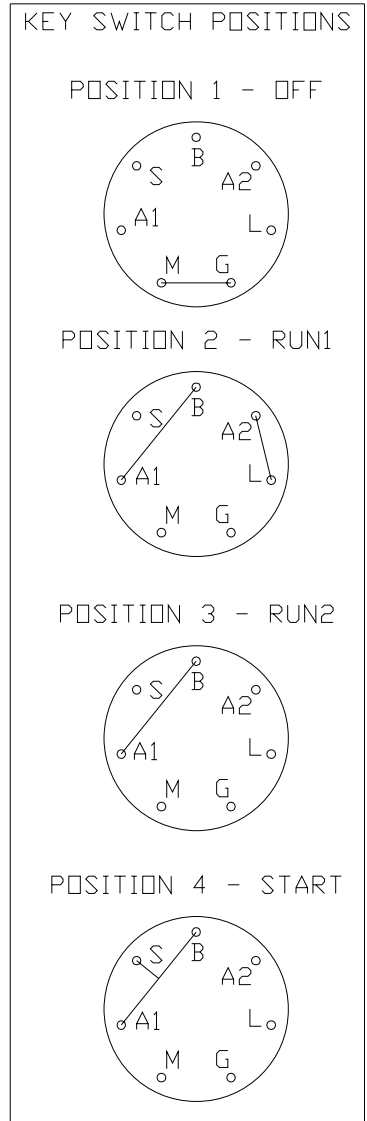

WIRING DIAGRAMS

1. NOTES:
1. SEAT UNOCCUPIED
  2. BRAKE SWITCH IN OFF POSITION
  3. MOTION CONTROL LEVERS OUT
  4. PTO IN OFF POSITION