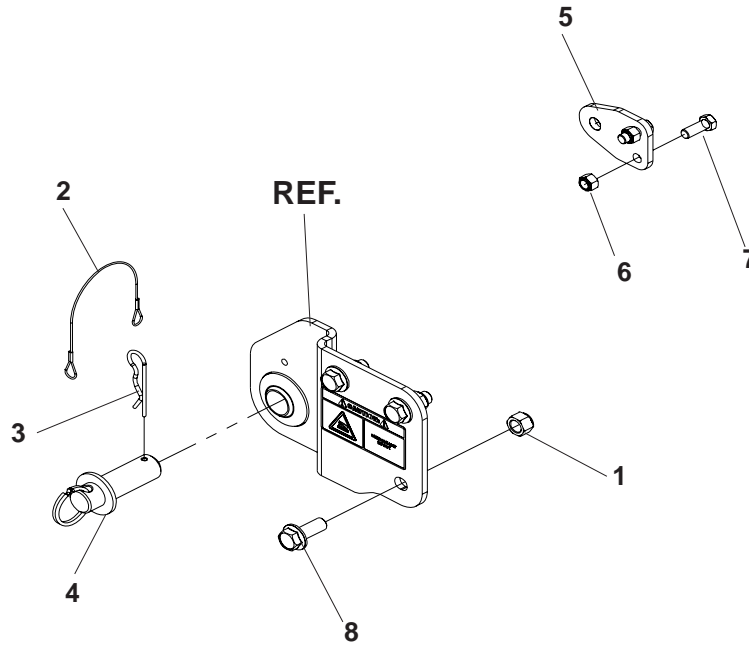

Accessory DFS Collection Hardware Kit

ITEM	PART NO.	QTY	DESCRIPTION
1	539 101331	10	NUT, 1/2-13, NYLOC
2	539 102563	2	LANYARD
3	539 111192	2	HAIRPIN
4	539 111206	2	HITCH PIN
5	539 111215	2	SUPPORT BRACKET
6	539 976979	4	NUT, 3/8-16, NYLOC
7	539 990563	4	HCS, 3/8-16 X 1, GR5
8	539 990622	10	BOLT, 1/2-13 X 1 1/4, WHIZLK
	539 990655	2	HCS, 3/8-16 X 1 1/2, GR5 (NOT SHOWN)