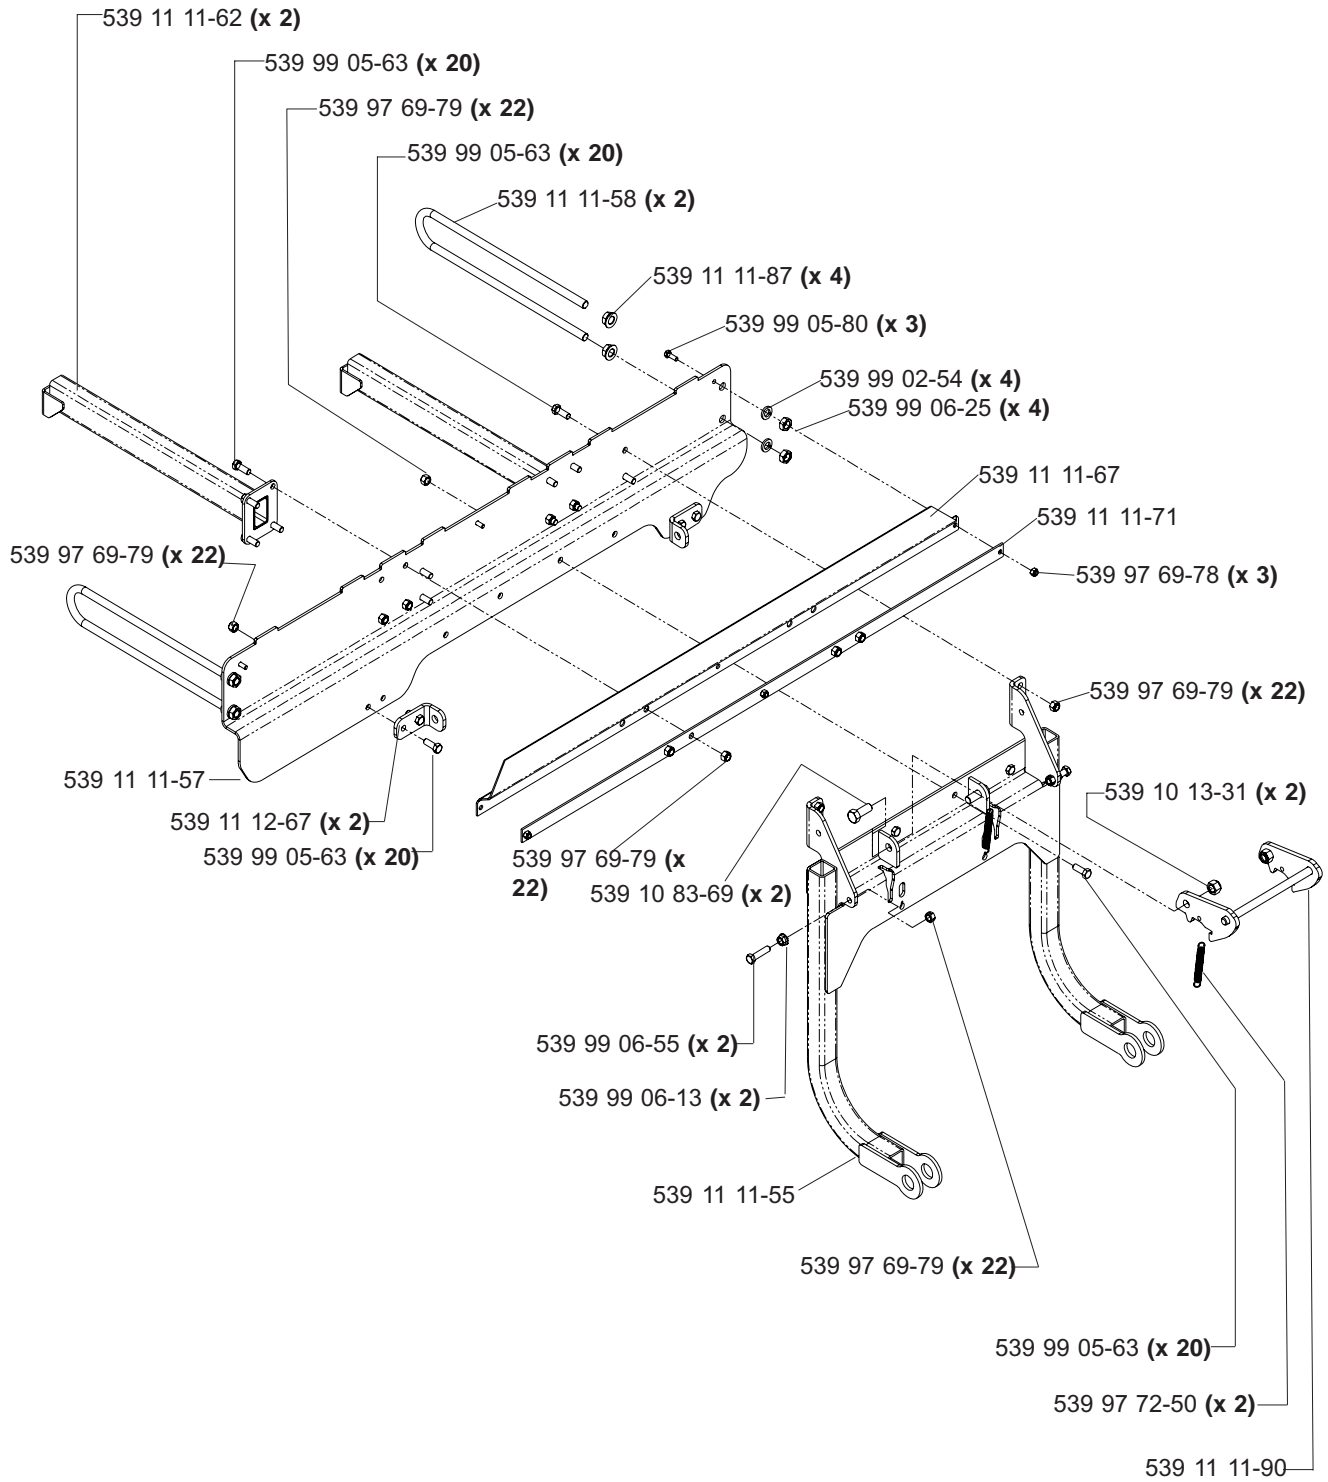

Accessory HCS13 Collection Hitch