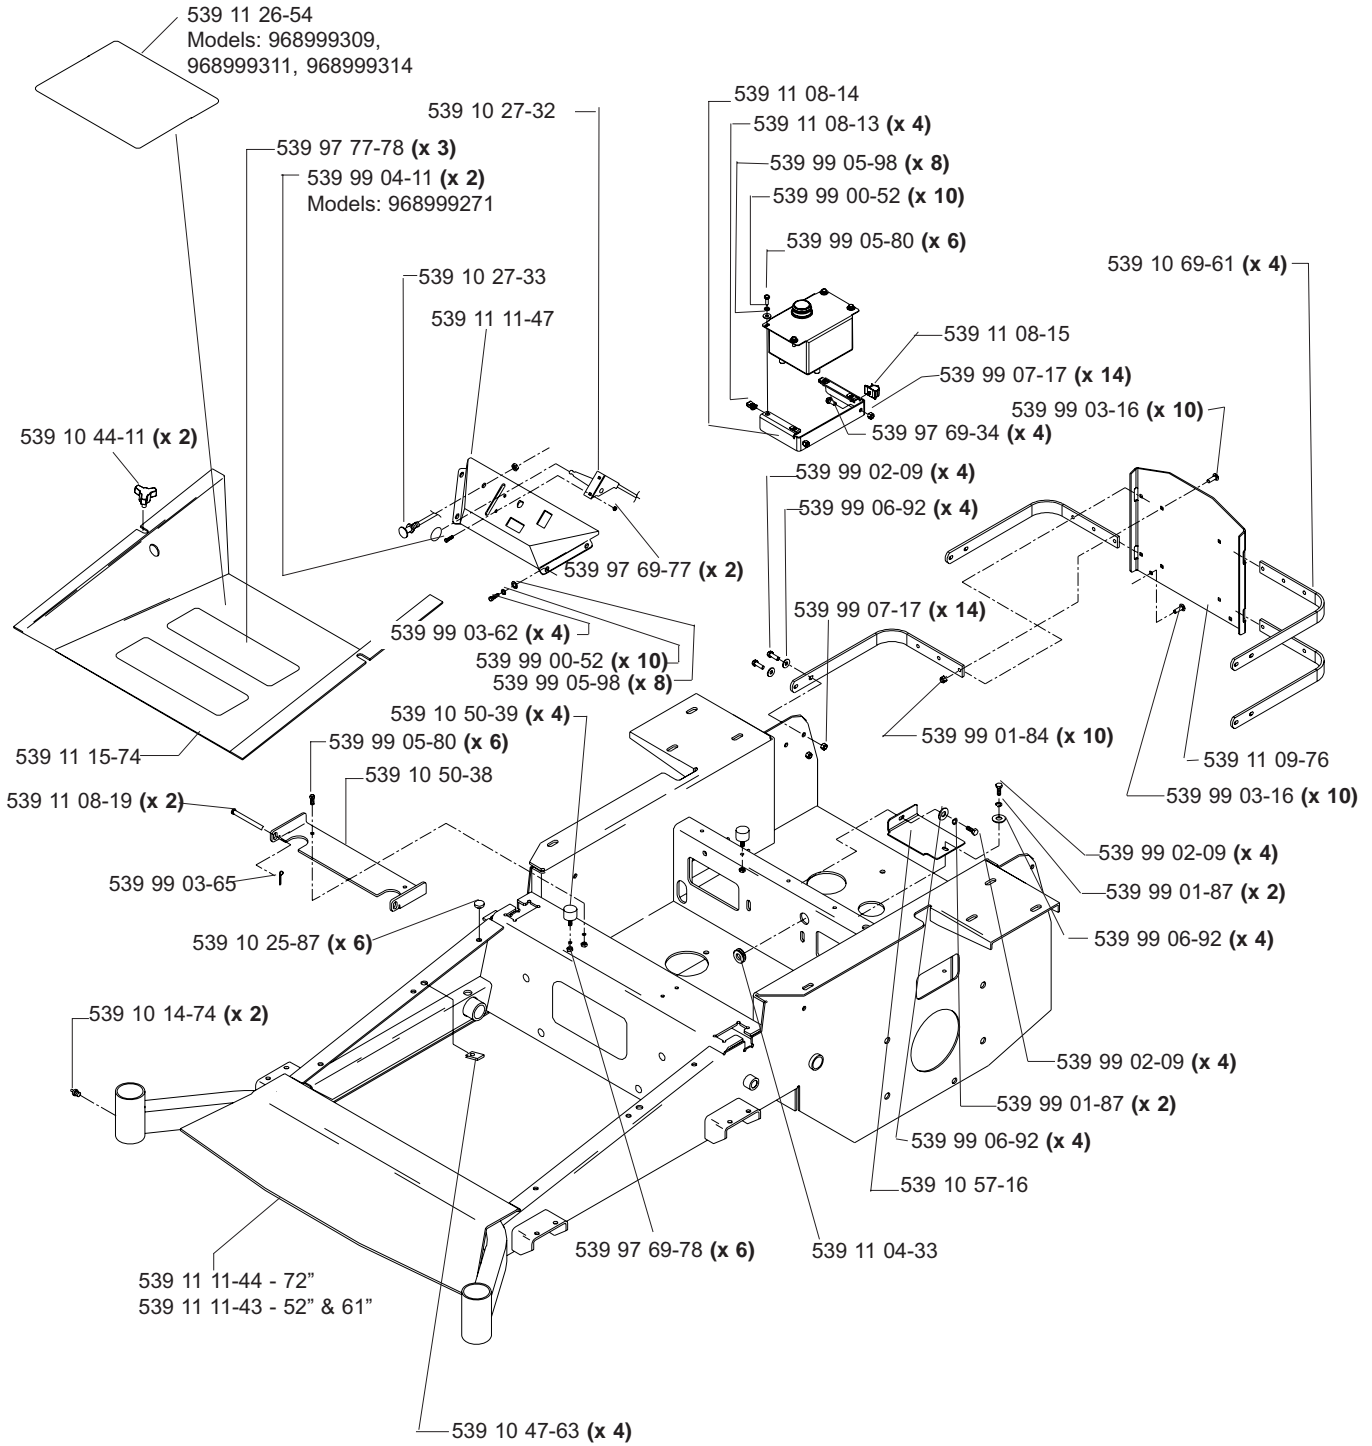

TABLE OF CONTENTS

MAIN FRAME ASSEMBLY	4
KOHLER ENGINE ASSEMBLY	6
LIQUID COOLED KOHLER ENGINE ASSEMBLY	7
MOTION CONTROL ASSEMBLY	8
DECK LIFT ASSEMBLY	9
PARK BRAKE ASSEMBLY	10
HYDRAULIC SYSTEM ASSEMBLY	11
52" FRONT DECK ASSEMBLY	12
61" FRONT DECK ASSEMBLY	13
72" FRONT DECK ASSEMBLY	14-15
CASTER ASSEMBLIES	16
FUEL ASSEMBLY	17
SEAT ASSEMBLY, MODELS: 968999269, 968999271	18
SEAT ASSEMBLY, MODELS: 968999309, 968999311, 968999314	19
WIRING ASSEMBLY	20
ROPS	21
DECAL PLACEMENT ASSEMBLY	22
ACCESSORIES:	
HCS13 COLLECTION SYSTEM	23-33
MULCH KITS	34
BAFFLE KITS	35
LIGHT KIT	36
DFS COLLECTION SYSTEM	37-45
WIRING DIAGRAMS	46-47
PARTS DESCRIPTION	48-52

Main Frame Assembly

NOT SHOWN:

539 11 26-56 FOOT REST PAD, MODELS: 968999309, 968999311, 968999314