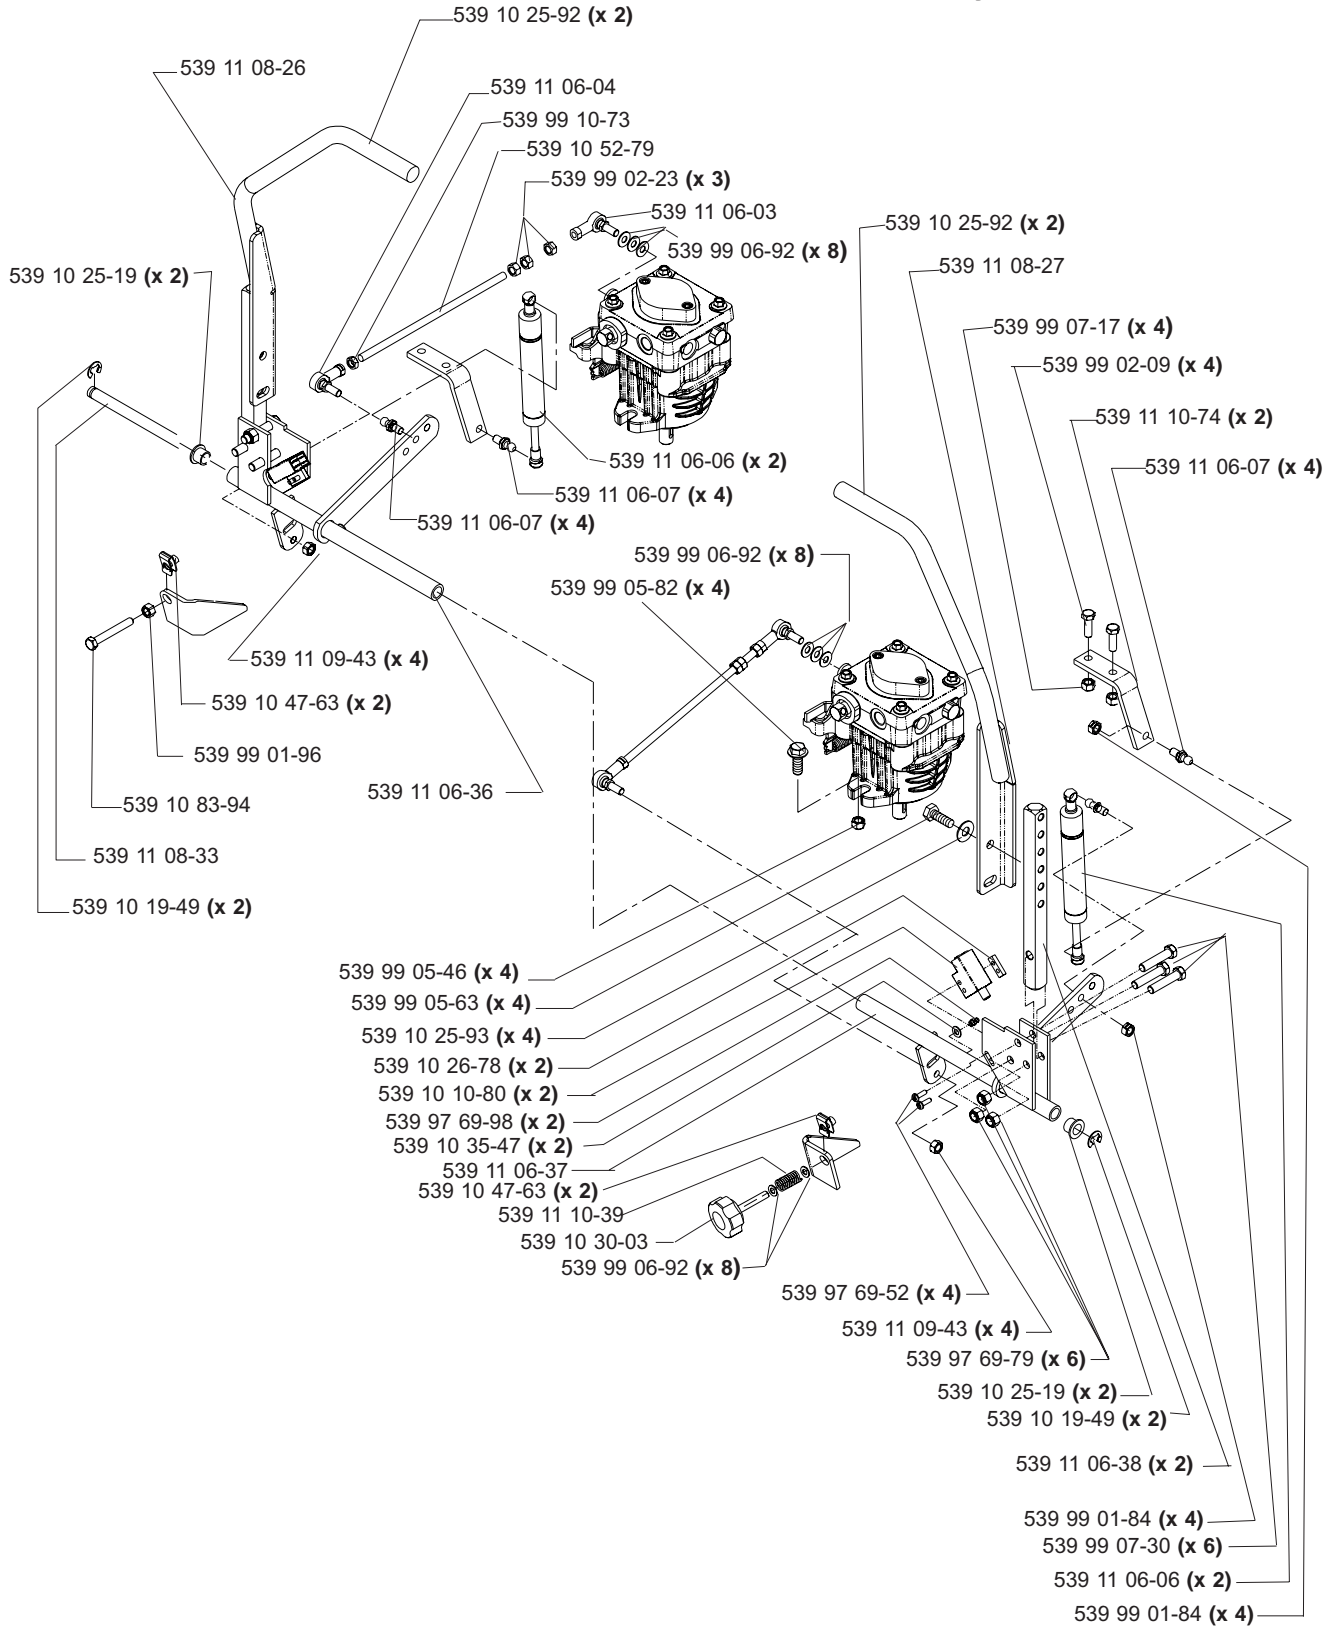

Motion Control Assembly