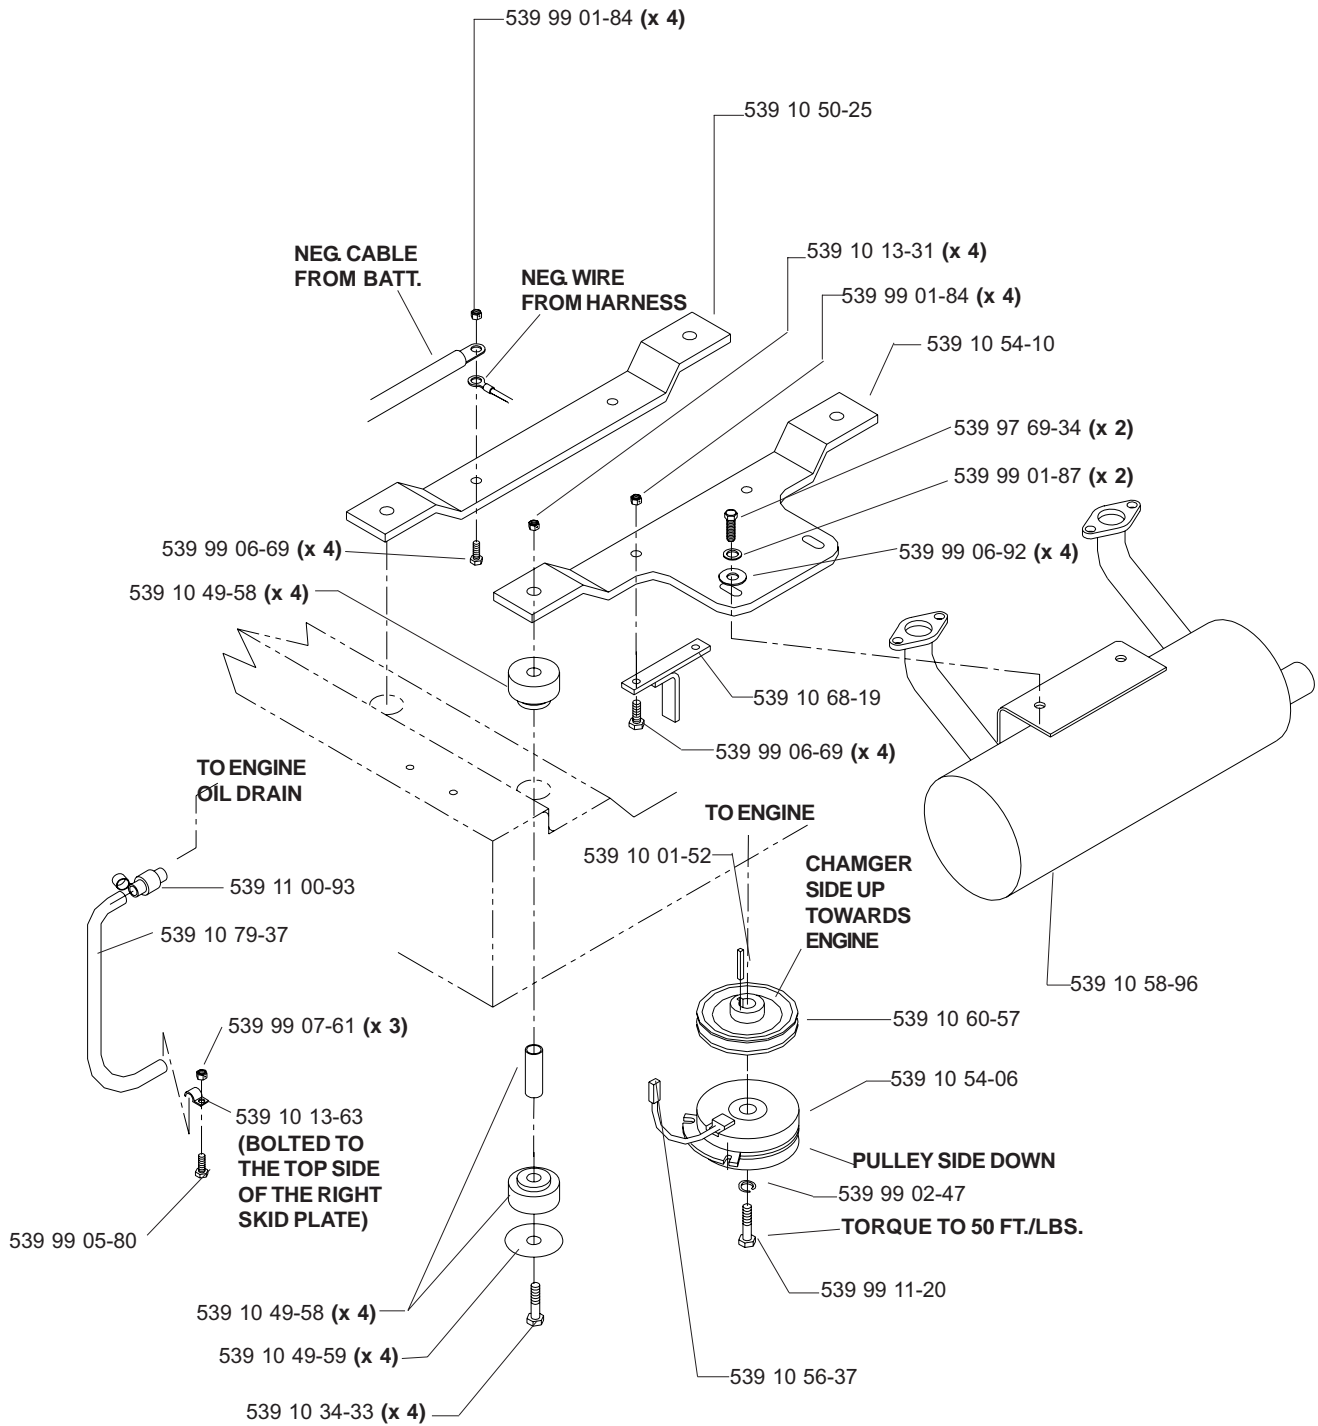

Liquid Cooled Kohler Engine Assembly

- 539 10 52-46 WATER TEMP. GAUGE
- 539 11 15-81 GAUGE BRACKET
- 539 10 52-47 GAUGE HARNESS
- 539 97 69-37 HCS 5/16 X 2.0
- 539 10 26-85 LOOM CLIP

NOT SHOWN. LOCATION OF THESE ITEMS ON THE UNIT ARE AT THE RIGHT SIDE OF THE OPERATORS SEAT MOUNTED TO THE FRAME.

- 539 10 53-00 KOHLER PIGTAIL L/C (NOT SHOWN)
- 539 10 27-33 CHOKE CONTROL (NOT SHOWN)