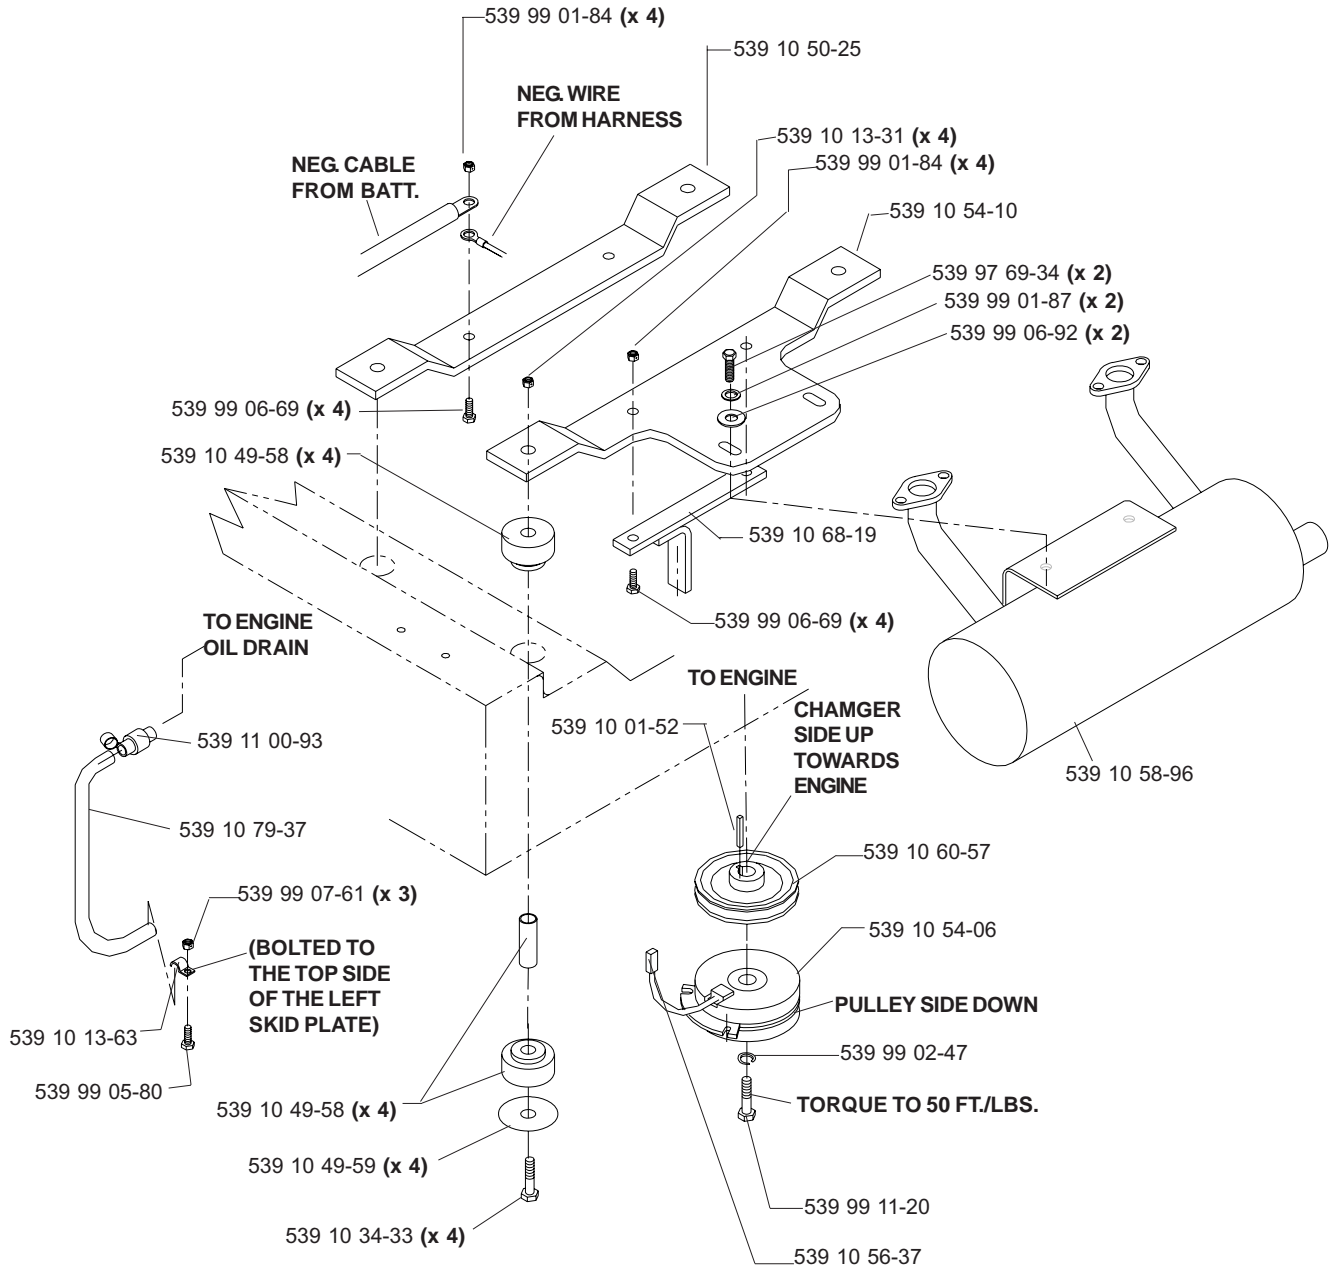

Kohler Engine Assembly

539 10 27-33 CHOKE CONTROL (NOT SHOWN)
539 10 44-16 KOHLER PIGTAIL (NOT SHOWN)