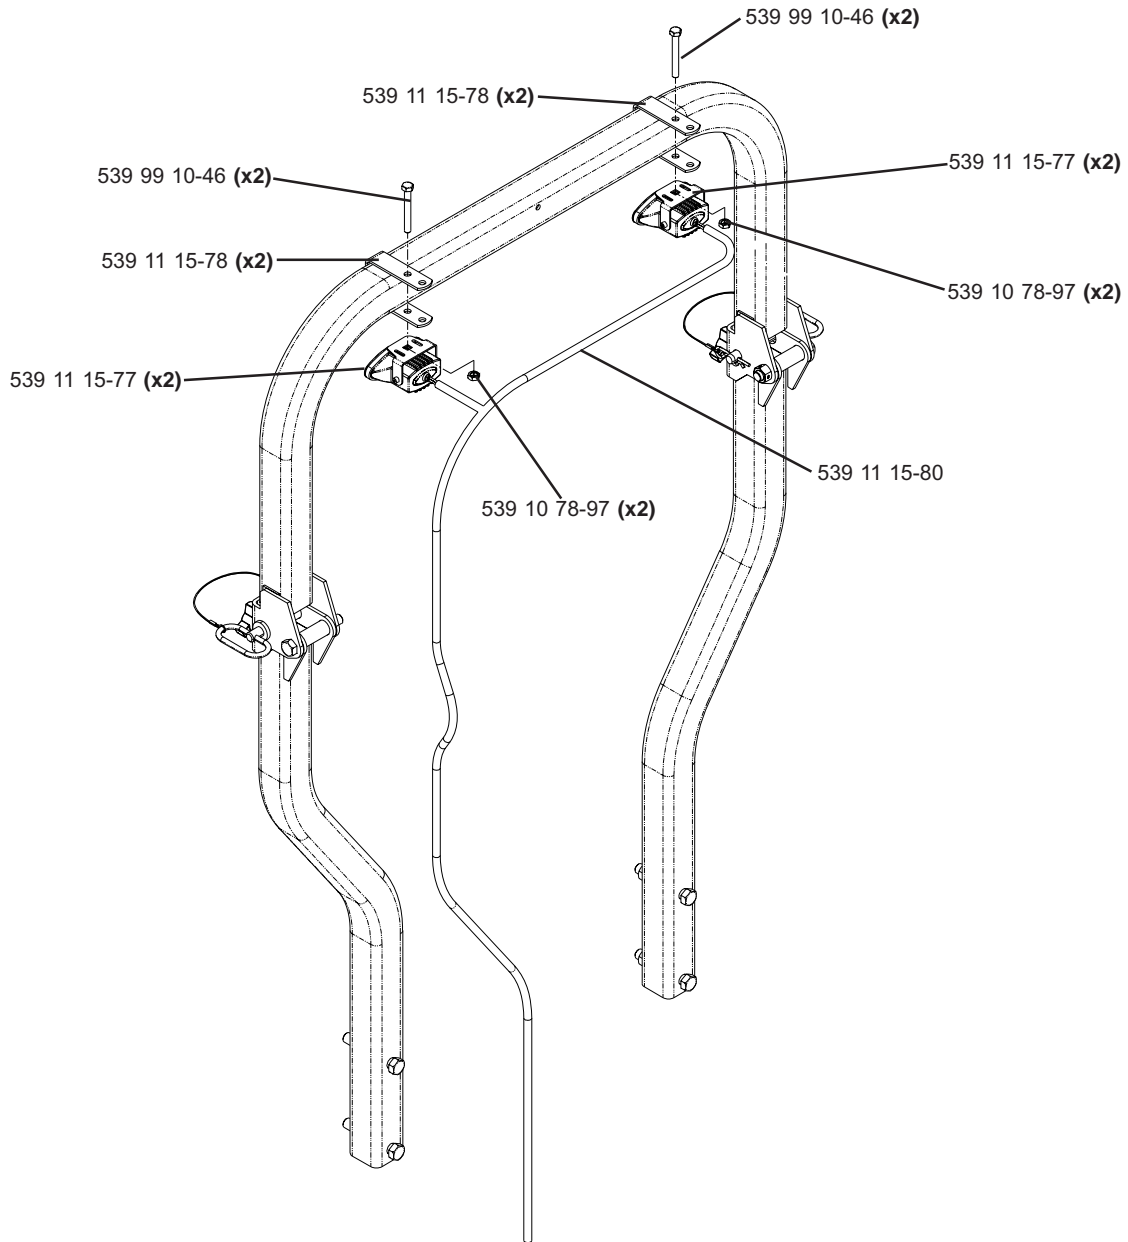

Accessory Light Kit Part No. 111579

NOT SHOWN:

539 97 68-56 (x16) WIRE TIES

539 11 18-15 REPLACEMENT BULB, 12V, 35 WATT (NOT INCLUDED IN KIT)