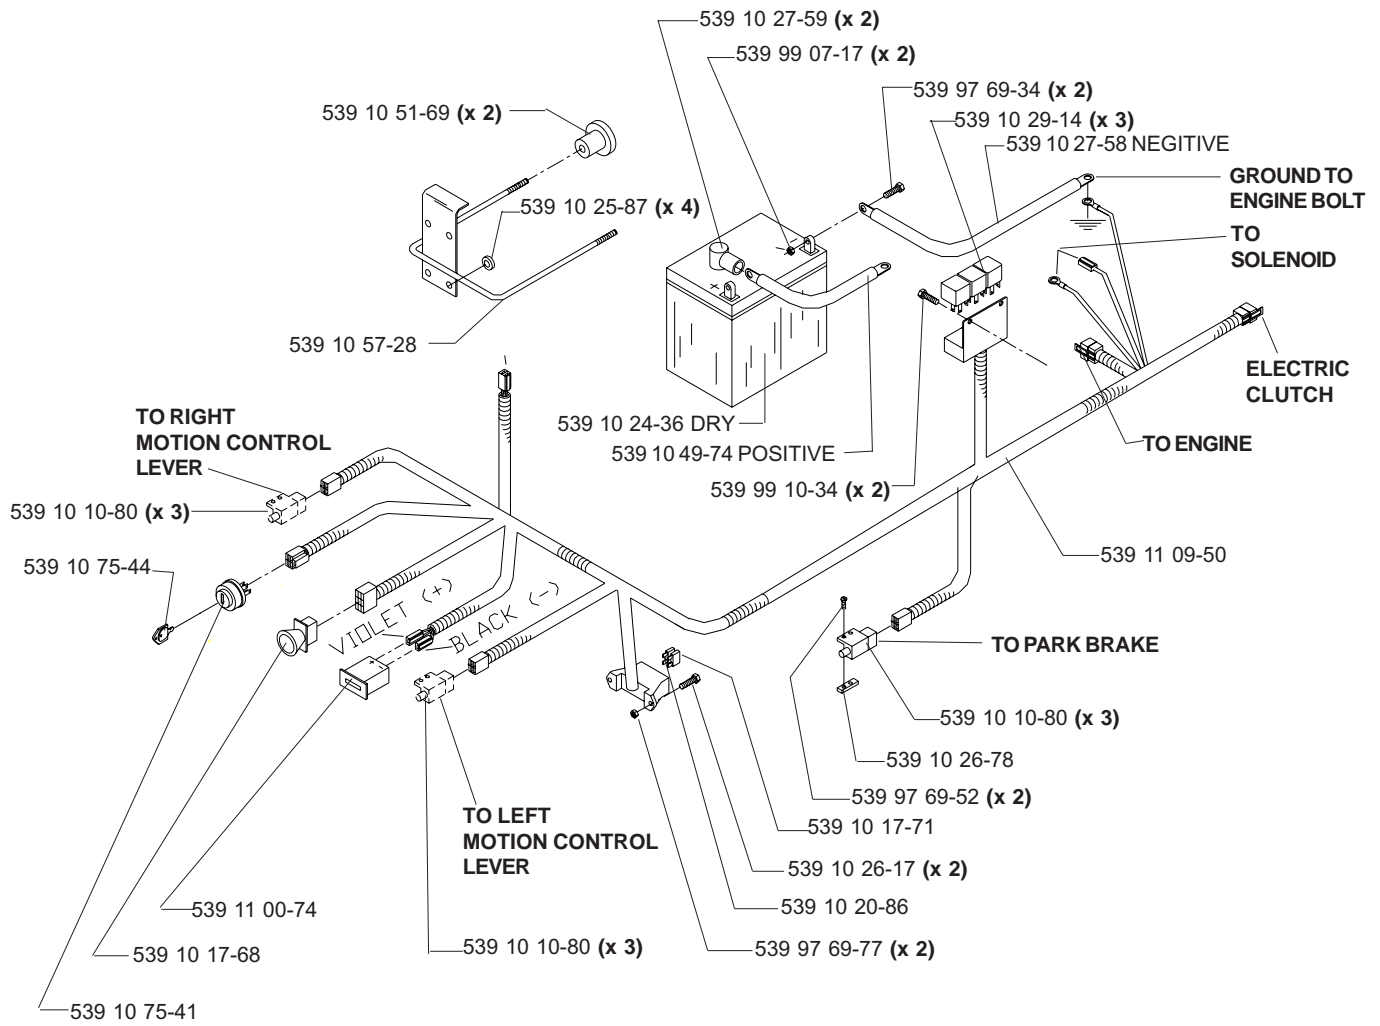

Wiring Assembly