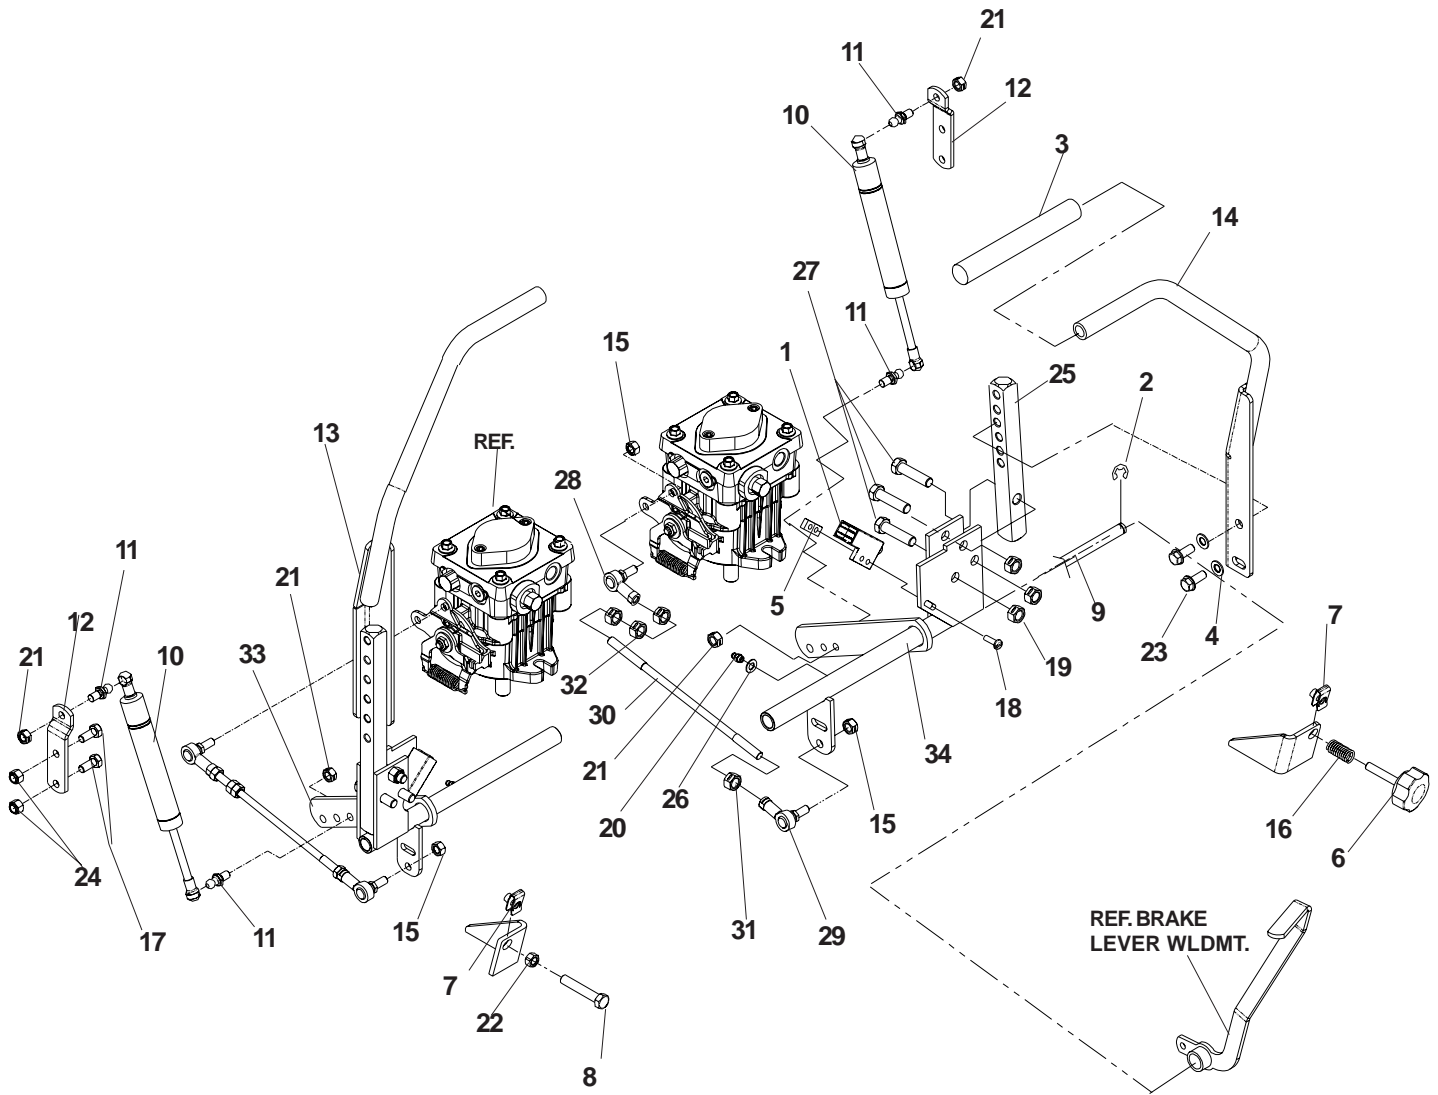

MOTION CONTROL ASSEMBLY

MOTION CONTROL ASSEMBLY

ITEM	PART NO.	QTY.	DESCRIPTION
1	539 101080	1	SWITCH, INTERLOCK
2	539 101949	2	E-RING, 1/2
3	539 102592	2	CUSHION, DRIVE LEVER
4	539 102593	4	WASHER, 3/8, SPRING, SPEC
5	539 102678	1	NUT, #10-24
6	539 103003	1	ADJUSTMENT KNOB
7	539 104763	4	NUT, 5/16-18, U-TYPE, RETAINER
8	539 108394	1	HCS, 5/16-18 X 1 3/4, TPBLT, GR5
9	539 108659	1	CONTROL SHAFT
10	539 110606	2	DAMPENER
11	539 110607	4	BALL STUD
12	539 110811	2	DAMPENER ARM
13	539 110826	1	DRIVE LEVER, RIGHT
14	539 110827	1	DRIVE LEVER, LEFT
15	539 110943	4	NUT, 5/16, NYLOC
16	539 111039	1	COMPRESSION SPRING
17	539 976934	8	HCS, 5/16-18 X 3/4, GR5
18	539 976952	2	SCREW, #10-24 X 5/8, COMBO, SPEC
19	539 976979	4	NUT, 3/8-16, NYLOC
20	539 976998	2	ZERK, STRAIGHT, 1/4-28
21	539 990184	6	NUT, 5/16-18, CENTERLOCK
22	539 990196	1	NUT, 5/16-18
23	539 990563	4	HCS, 3/8-16 X 1, GR5
24	539 990717	26	NUT, 5/16-18, NYLOC
25	539 110638	2	ARM CONTROL SHAFT
26	539 103547	2	WASHER
27	539 990730	6	HCS, 3/8-16 X 1 3/4, GR5
28	539 110603	2	ROD END, SPHERICAL, RIGHT
29	539 110604	2	ROD END, SPHERICAL, LEFT
30	539 103264	2	LINKAGE
31	539 991073	2	NUT, 5/16, JAM, LH
32	539 990223	6	NUT, 5/16
33	539 111030	1	DRIVE CONTROL, RIGHT
34	539 111031	1	DRIVE CONTROL, LEFT