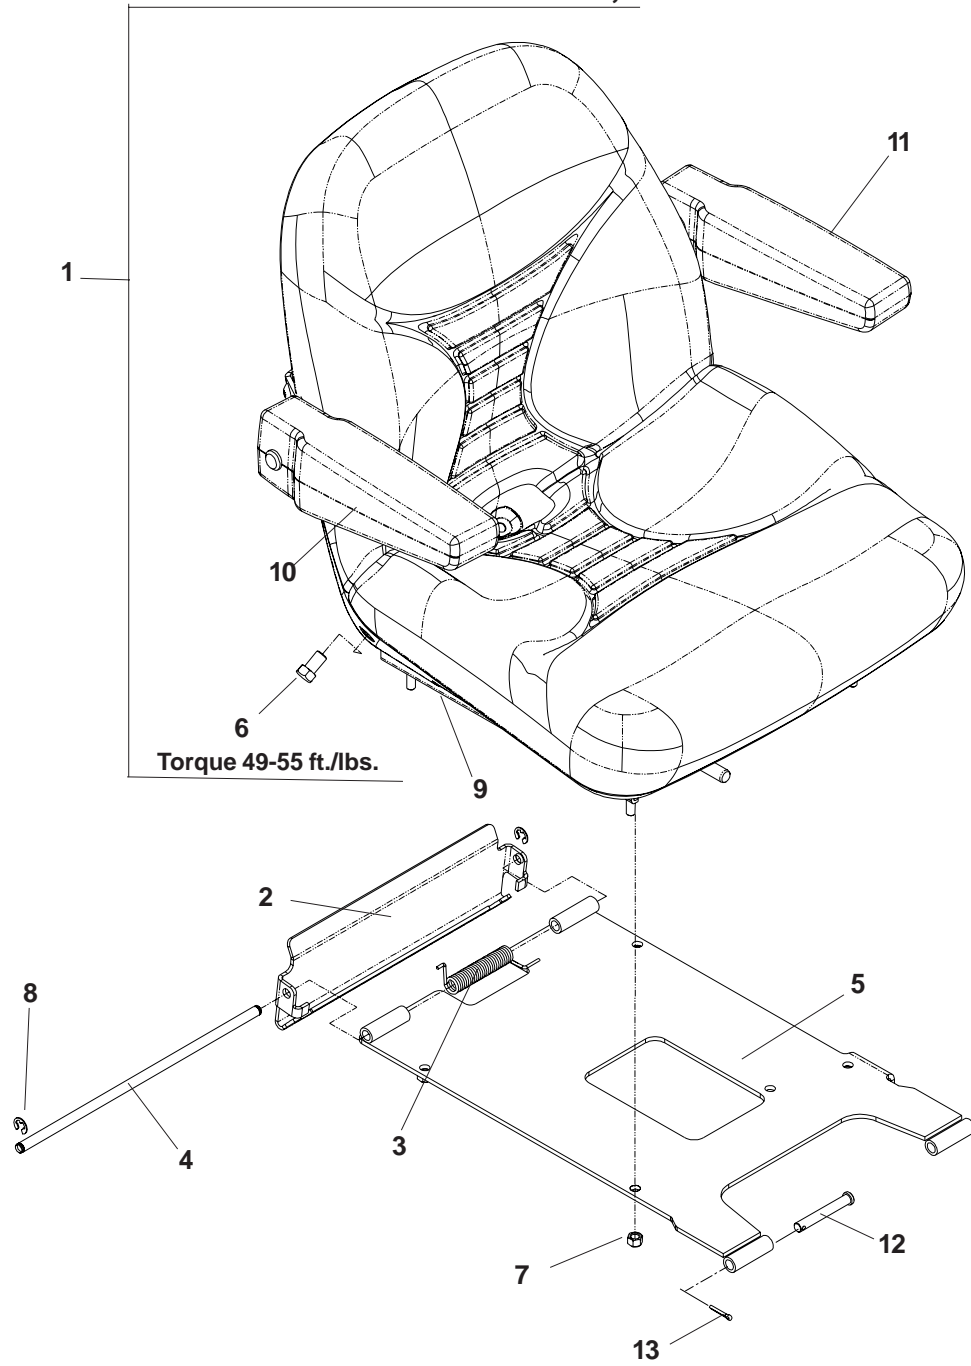

MAIN FRAME ASSEMBLY

MAIN FRAME ASSEMBLY

ITEM	PART NO.	QTY.	DESCRIPTION
1	539 111147	1	CONSOLE W/DECALS
2	539 101202	1	CAP-HYDRO RESERVOIR
3	539 105024	1	OIL TANK
4	539 110813	1	RETAINER, U TYPE
5	539 110815	1	PUSH-MOUNT WIRE CLIP
6	539 102733	1	CHOKE CABLE, MODELS: 968999258, 968999307, 968999308
	539 113458	1	CHOKE CABLE, MODELS: 968999254, 968999255, 968999256, 968999526
7	539 101768	1	SWITCH
8	539 102679	1	VALVE, FUEL
9	539 103275	1	CONTROL, THROTTLE
10	539 104409	1	TANK, FUEL, LEFT
11	539 104410	1	TANK, FUEL, RIGHT
12	539 104525	1	ROD, SEAT
13	539 105281	1	FUEL LINE
14	539 105527	1	FUEL LINE
15	539 105530	1	FUEL LINE
16	539 106959	1	ENGINE GUARD
17	539 107541	1	IGNITION SWITCH
18	539 110074	1	HOUR METER
19	539 912222	6	CLAMP, HOSE
20	539 976934	8	HCS, 5/16-18 X 3/4, GR5
21	539 976977	4	NUT, #10-24, NYLOC
22	539 990052	4	LOCKWASHER, 1/4
23	539 990187	2	LOCKWASHER, 5/16
24	539 990362	4	SCREW, 1/4-20 X 5/8, SELF TAP
25	539 990365	5	PIN COTTER, 1/8 X 3/4
26	539 990411	2	SCREW, #10-24 X 1/2
27	539 990580	2	HCS, 1/4-20 X 3/4, GR5
28	539 990598	4	WASHER, 1/4
29	539 990692	27	WASHER, 5/16
30	539 990717	26	NUT, 5/16-18, NYLOC
31	539 110814	1	TANK MOUNT
32	539 106188	2	FUEL CAP, ANTISPLASH
33	539 102650	2	TANK FITTING

SEAT ASSEMBLY

MODELS: 968999256, 968999258,
968999308, 968999526

SEAT ASSEMBLY

**MODELS: 968999256, 968999258,
968999308, 968999526**

ITEM	PART NO.	QTY.	DESCRIPTION
1	539 112281	1	SEAT, STANDARD
2	539 110644	1	SEAT LATCH BRACKET
3	539 110645	1	TORISON SPRING
4	539 110646	1	SEAT LATCH ROD
5	539 110816	1	SEAT MOUNT
6	539 112034	2	HCS, 7/16-20 X 3/4, GR5
7	539 990717	4	NUT, 5/16-18, NYLOC
8	539 990870	2	RING-RETAINING
9	539 112037	1	TRACK ADJUSTMENT KIT
10	539 112035	1	ARM REST KIT, RIGHT
11	539 112036	1	ARM REST KIT, LEFT
12	539 110819	2	CLEVIS PIN
13	539 990365	2	PIN, COTTER, 1/8 X 3/4
	539 111026	1	SEAT BELT (NOT SHOWN)
	539 108745	1	SWITCH/SNAP MOUNT KIT (NOT SHOWN)