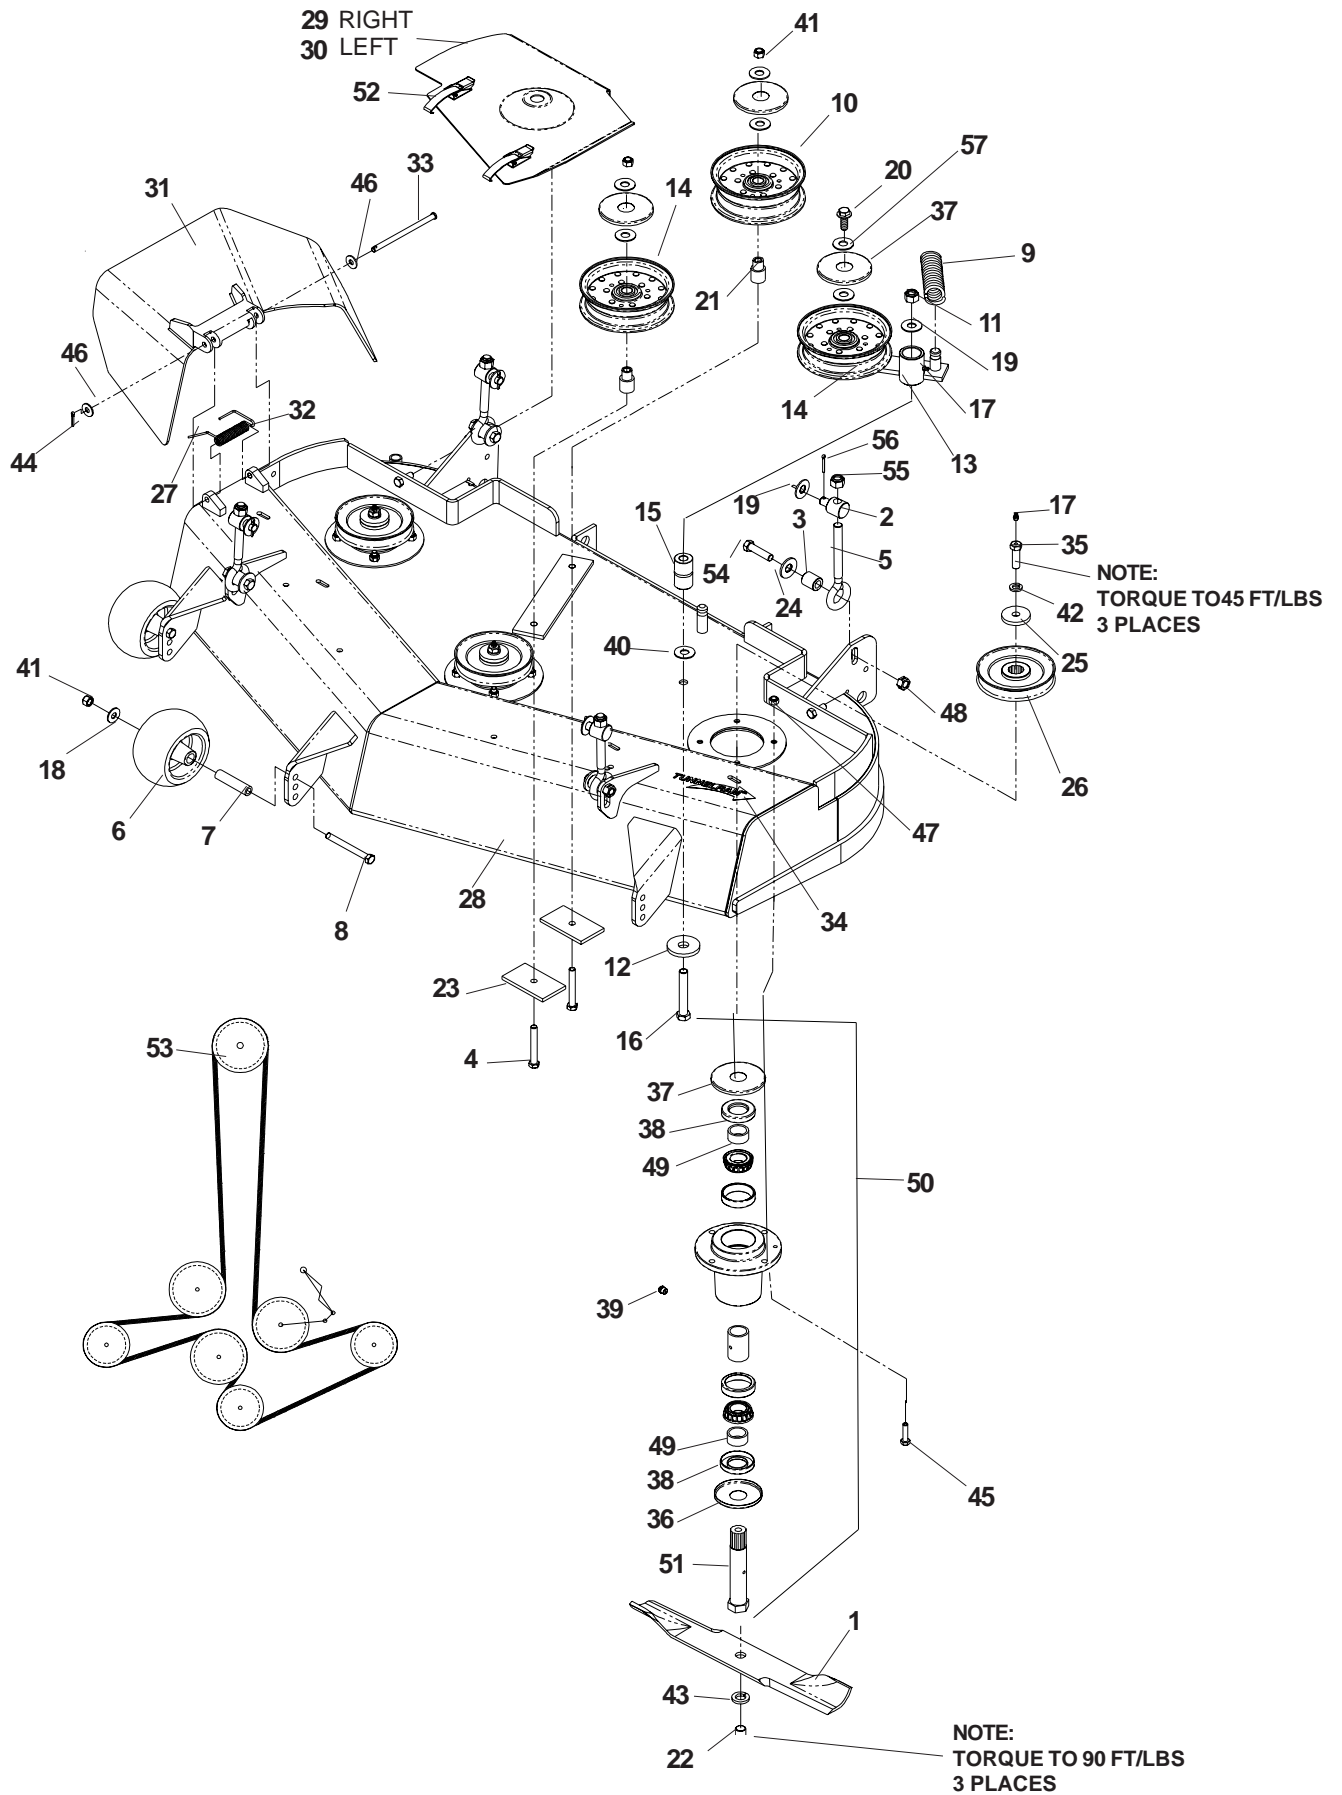

48" DECK ASSEMBLY

48" DECK ASSEMBLY

ITEM	PART NO.	QTY.	DESCRIPTION
1	539 100340	3	BLADE, 16 1/4
2	539 114405	4	SWIVEL
3	539 114404	4	SPACER
4	539 102612	2	HCS, 3/8-16 X 2 3/4, GR5
5	539 119227	4	EYE BOLT
6	539 102643	3	ROLLER, ANTI SCALP
7	539 102698	3	BUSHING
8	539 102754	3	HCS, 3/8-16 X 3 1/2, GR8
9	539 103256	1	SPRING, EXTENSION
10	539 103258	1	PULLEY, IDLER
11	539 101331	1	NUT, 1/2-13, NYLOC
12	539 102243	1	WASHER, .65
13	539 103230	1	IDLER ARM
14	539 103257	2	PULLEY, IDLER
15	539 103427	1	BUSHING, PIVOT
16	539 103433	1	HCS, 1/2-13 X 3 1/4, GR5
17	539 976998	4	ZERK, STRAIGHT, 1/4-28
18	539 990517	3	WASHER, 3/8
19	539 990550	5	WASHER, 9/16
20	539 990582	1	HCS, 3/8-16 X 1, GR5
21	539 103295	2	BUSHING, IDLER
22	539 103299	3	HCS, 5/8-18 X 1 1/4, GR5
23	539 103303	2	PAD
24	539 112484	4	SPRING WASHER, 1/2
25	539 106504	3	WASHER, .469
26	539 107276	3	PULLEY
27	539 107627	2	CAP-SLEEVE
28	539 111376	1	DECK W/DECALS
29	539 108686	1	BELT SHIELD, RIGHT
30	539 108687	1	BELT SHIELD, LEFT
31	539 110732	1	DISCHARGE CHUTE
32	539 110735	1	SPRING, TORSION
33	539 110736	1	PIN-CLEVIS, 5/16 DIA. X 5.19
34	539 111812	1	DECAL, TUNNELRAM
35	539 112120	3	HCS, 7/16-20 X 1 1/2, GR8, SPEC
36	539 108449	1	BOTTOM DUST CAP
37	539 108450	6	TOP DUST CAP
38	539 108754	2	SHAFT SEAL
39	539 977326	1	PLUG, VENTED
40	539 113104	1	WASHER, 1/2
41	539 976979	5	NUT, 3/8-16, NYLOC
42	539 990247	3	LOCKWASHER, 7/16
43	539 990333	3	LOCKWASHER, 5/8
44	539 990365	1	PIN COTTER, 1/8 X 3/4
45	539 990627	12	HCS, 5/16-18 X 1 1/4, GR5
46	539 990692	2	WASHER, 5/16
47	539 990717	12	NUT, 5/16-18, NYLOC
48	539 990839	4	NUT, 7/16-14, CENTERLOCK, GR A
49	539 108758	2	TOP & BOTTOM SPACER
50	539 108773	3	SPINDLE ASSEMBLY
51	539 112121	1	SPINDLE
52	539 109660	2	DRAW LATCH
53	539 111949	1	DECK BELT
54	539 108073	4	HCS, 7/16-14 X 1 3/4, GR5
55	539 101331	4	NUT, 1/2-13, NYLOC
56	539 109246	4	PIN COTTER, 1/8 X 1
57	539 111847	6	WASHER, 3/8, SPEC