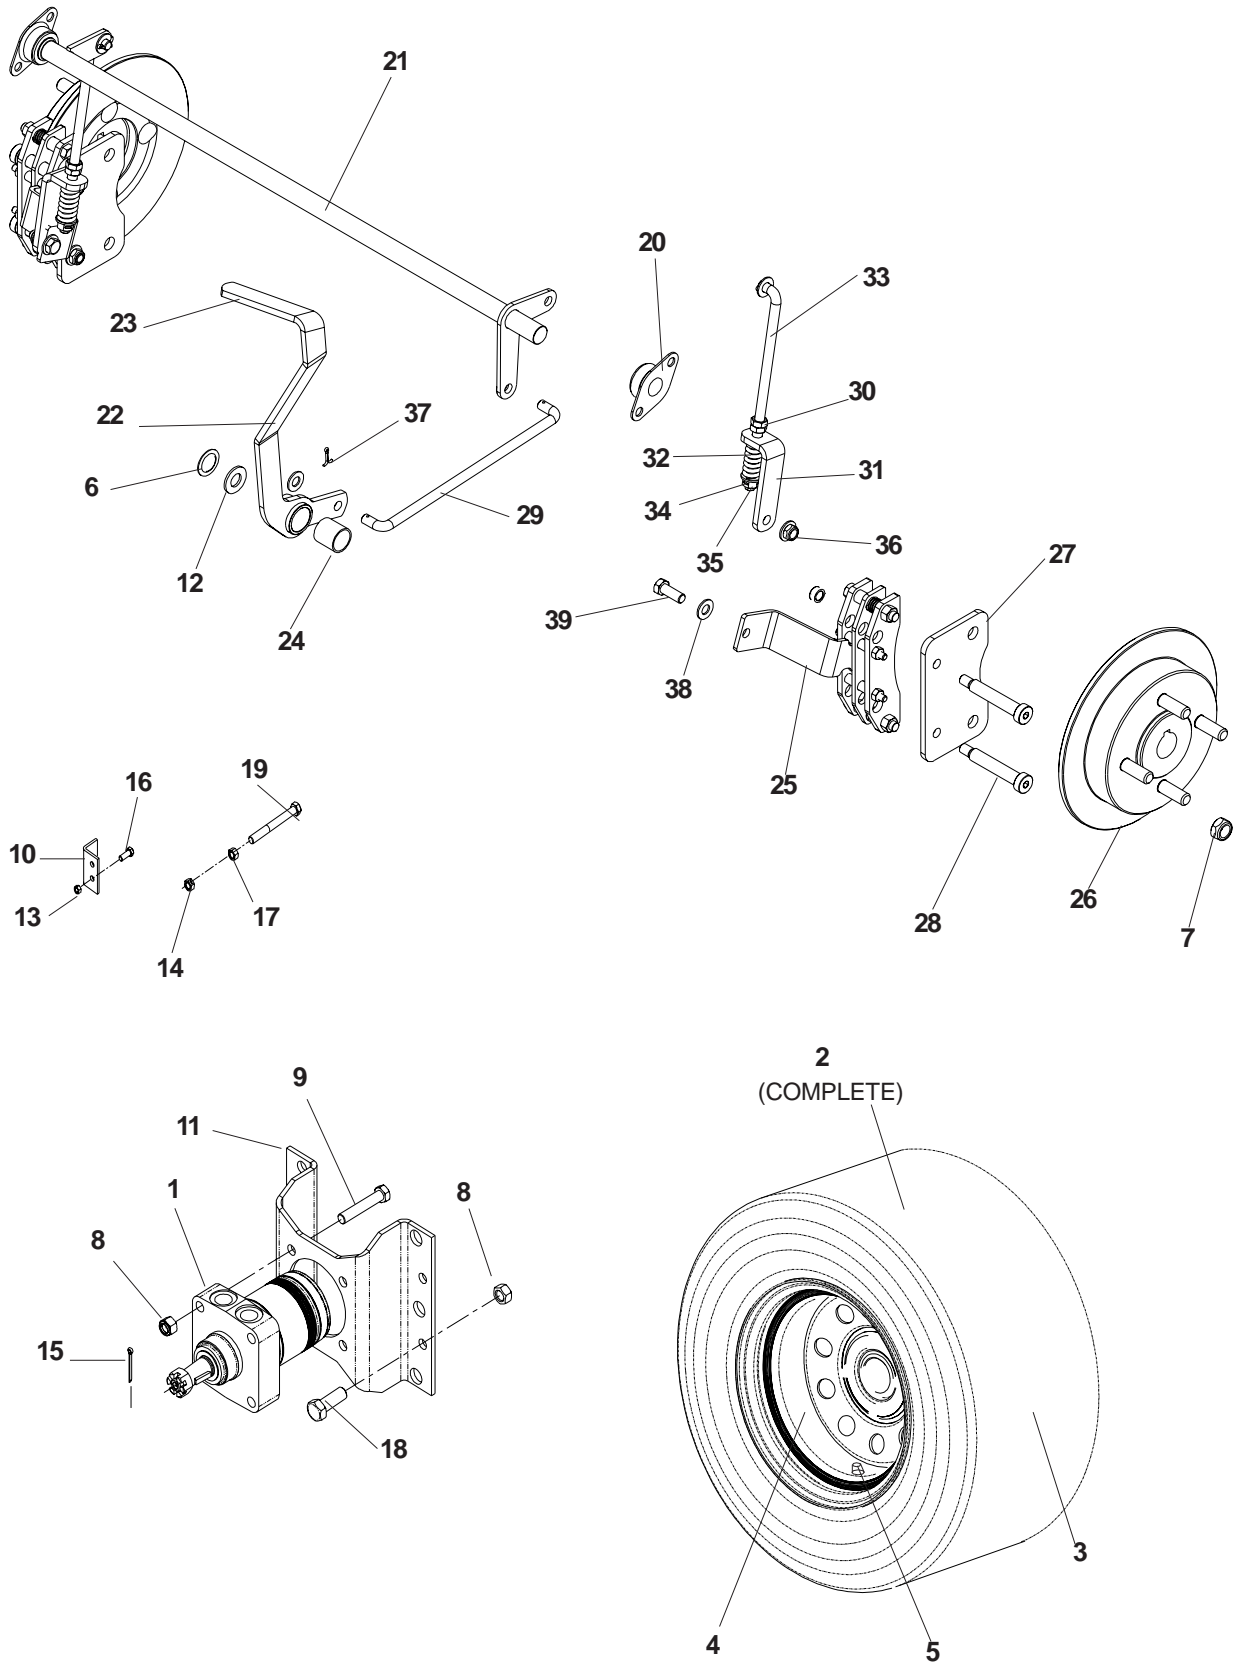

PARK BRAKE ASSEMBLY (TE)

MODELS: 968999254, 968999255

PARK BRAKE ASSEMBLY (TE)

MODELS: 968999254, 968999255

ITEM	PART NO.	QTY.	DESCRIPTION
1	539 103527	2	MOTOR, HYDRUALIC
2	539 108614	2	TIRE (COMPLETE)
3	539 107432	1	TIRE
4	539 109344	1	RIM
5	539 912234	1	VALVE STEM
6	539 101151	1	RING, RETAINING, EXT, 7/8
7	539 101173	8	NUT, 1/2-20, LUG
8	539 101331	16	NUT, 1/2-13, NYLOC
9	539 101332	8	HCS, 1/2-13 X 2 3/4, GR5
10	539 105029	1	BRACKET
11	539 108554	2	MOTOR STANDOFF, TE
12	539 923787	1	BUSHING
13	539 976978	4	NUT, 1/4-20, NYLOC
14	539 976979	5	NUT, 3/8-16, NYLOC
15	539 990297	2	PIN COTTER, 1/8 X 1 1/2
16	539 990580	8	HCS, 1/4-20 X 3/4, GR5
17	539 990613	1	NUT, 3/8-16, WHIZLK
18	539 990622	8	BOLT, 1/2-13 X 1 1/4, WHIZLK, SP
19	539 990637	1	HCS, 3/8-16 X 2 1/2, GR5
20	539 102797	2	BUSHING
21	539 106969	1	BRAKE CROSS SHAFT
22	539 108616	1	BRAKE LEVER
23	539 105036	1	GRIP PARK BRAKE
24	539 108619	1	BUSHING
25	539 113944	2	CALIPER
26	539 113945	2	HUB
27	539 113948	2	PLATE, BRAKE
28	539 113951	4	SCREW, 3/8-16 X 2 1/2, SKT HD
29	539 113954	1	LINKAGE, BRAKE
30	539 108732	2	NUT, 3/8-24, JAM
31	539 113950	1	L BRACKET
32	539 113952	1	SPRING
33	539 113955	1	LINKAGE, REAR BRAKE
34	539 990122	1	WASHER, 3/8, SAE
35	539 990289	1	NUT, 3/8-24, CENTERLOCK, GR5
36	539 200282	6	NUT, 3/8-16, THIN NYLOC
37	539 990037	4	PIN COTTER, 3/32 X 3/4
38	539 990122	12	WASHER, 3/8, SAE
39	539 990563	2	HCS, 3/8-16 X GR5