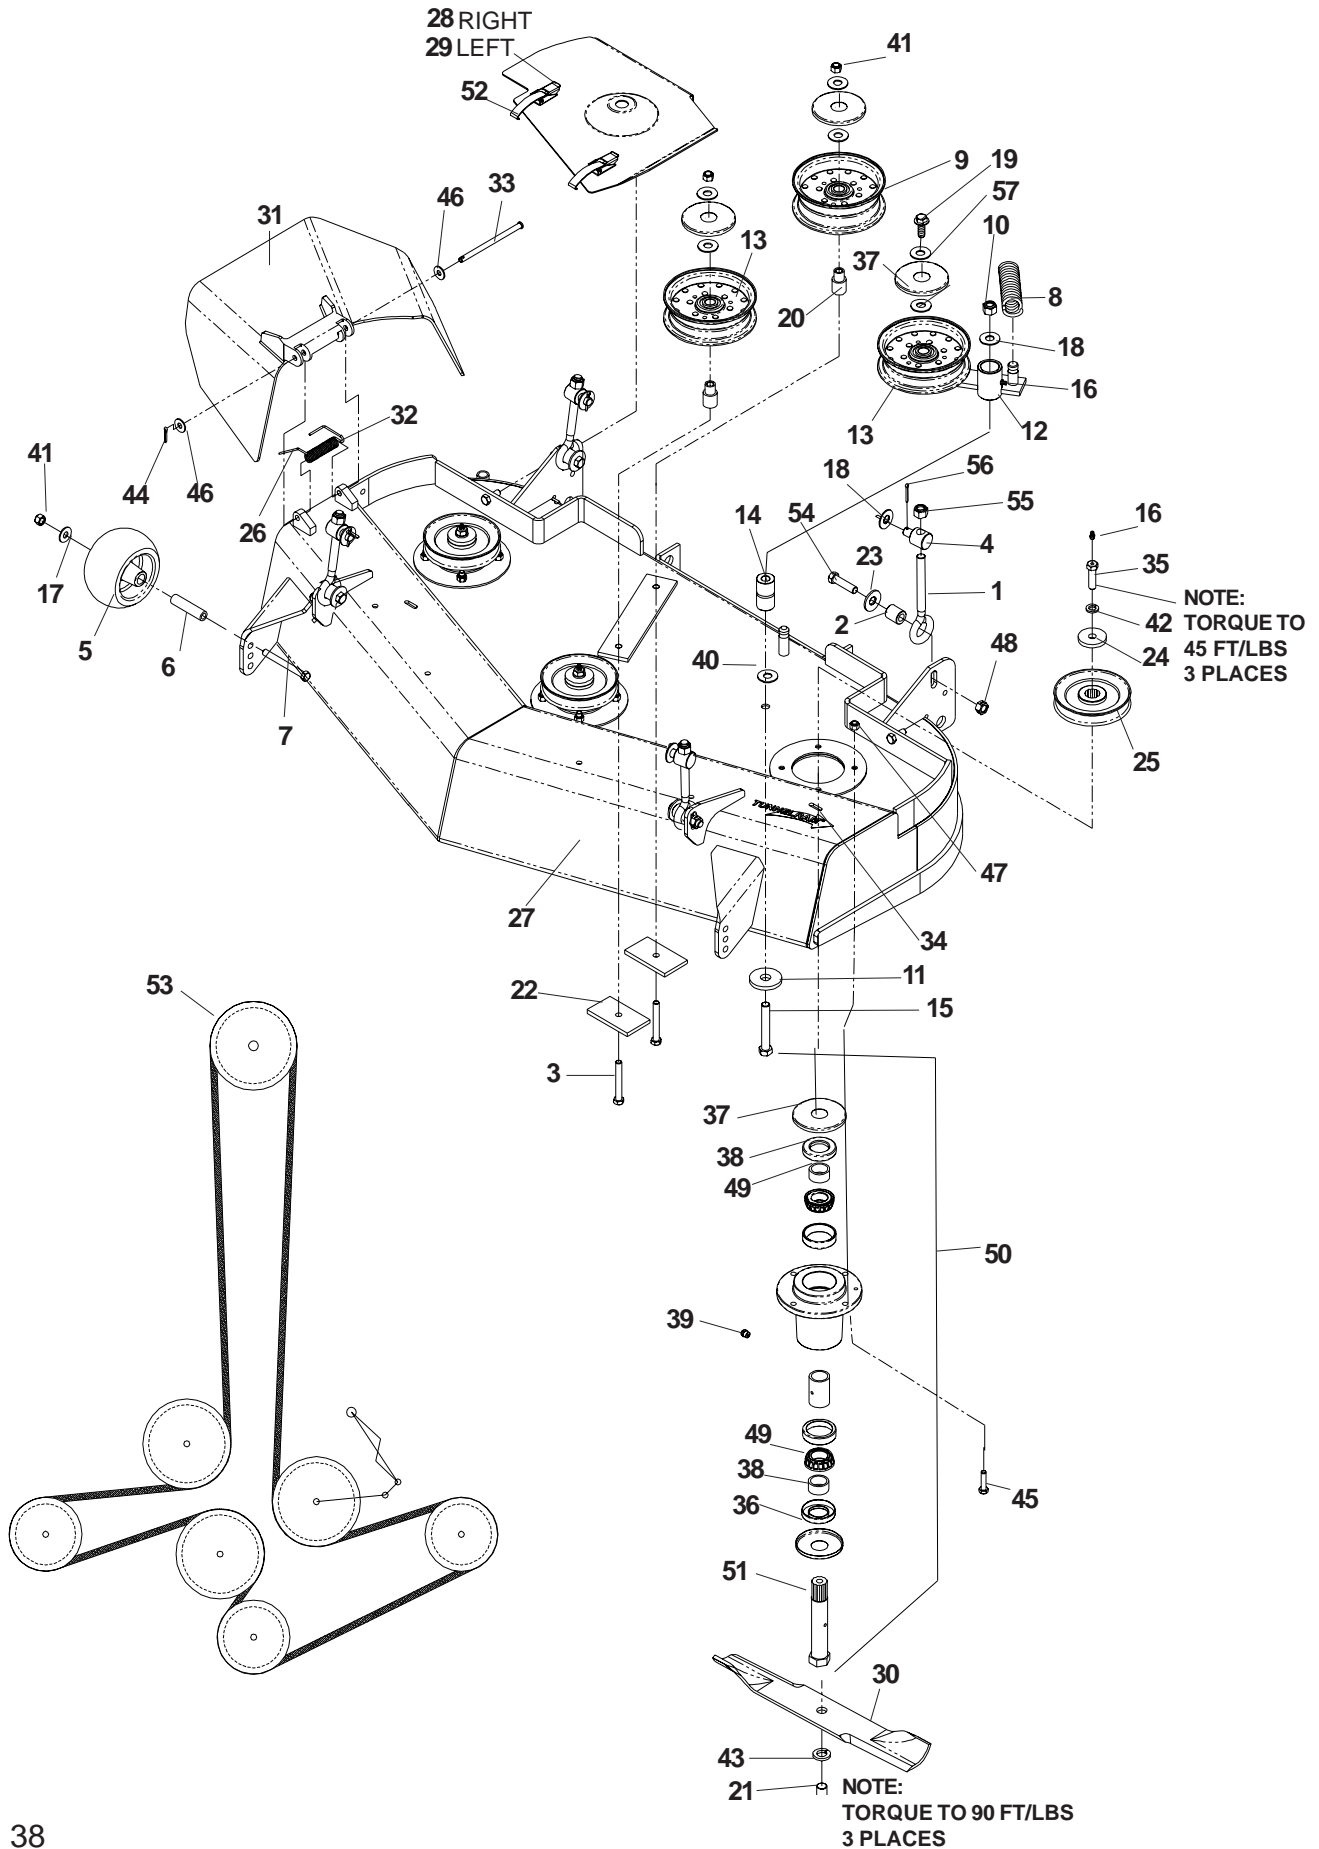

42" DECK ASSEMBLY

42" DECK ASSEMBLY

ITEM	PART NO.	QTY.	DESCRIPTION
1	539 119227	4	EYE BOLT
2	539 114404	4	SPACER
3	539 102612	2	HCS, 3/8-16 X 2 3/4, GR5
4	539 114405	4	SWIVEL
5	539 102643	2	ROLLER, ANTI SCALP
6	539 102698	2	BUSHING
7	539 102754	2	HCS, 3/8-16 X 3 1/2, GR8
8	539 103256	1	SPRING, EXTENSION
9	539 103258	1	PULLEY, IDLER
10	539 101331	1	NUT, 1/2-13, NYLOC
11	539 102243	1	WASHER, .65
12	539 103230	1	IDLER ARM
13	539 103257	2	PULLEY, IDLER
14	539 103427	1	BUSHING, PIVOT
15	539 103433	1	HCS, 1/2-13 X 3 1/4, GR5
16	539 976998	4	ZERK, STRAIGHT, 1/4-28
17	539 990517	3	WASHER, 3/8
18	539 990550	5	WASHER, 9/16
19	539 990582	1	HCS, 3/8-16 X 1, GR5
20	539 103295	2	BUSHING, IDLER
21	539 103299	3	HCS, 5/8-18 X 1 1/4, GR5
22	539 103303	2	PAD
23	539 112484	4	SPRING WASHER, 1/2
24	539 106504	3	WASHER, .469
25	539 107276	3	PULLEY
26	539 107627	2	CAP-SLEEVE
27	539 111375	1	DECK W/DECALS
28	539 109663	1	BELT SHIELD, RIGHT
29	539 109664	1	BELT SHIELD, LEFT
30	539 109681	3	BLADE, 14 5/8"
31	539 110731	1	DISCHARGE CHUTE
32	539 110735	1	SPRING, TORSION
33	539 110736	1	PIN-CLEVIS, 5/16 DIA. X 5.19
34	539 111560	1	DECAL, TUNNELRAM
35	539 112120	3	HCS, 7/16-20 X 1 1/2, GR8, SPEC
36	539 108449	1	BOTTOM DUST CAP
37	539 108450	6	TOP DUST CAP
38	539 108754	2	SHAFT SEAL
39	539 977326	1	PLUG, VENTED
40	539 113104	1	WASHER, 1/2
41	539 976979	4	NUT, 3/8-16, NYLOC
42	539 990247	3	LOCKWASHER, 7/16
43	539 990333	3	LOCKWASHER, 5/8
44	539 990365	1	PIN COTTER, 1/8 X 3/4
45	539 990627	12	HCS, 5/16-18 X 1 1/4, GR5
46	539 990692	2	WASHER, 5/16
47	539 990717	12	NUT, 5/16-18, NYLOC
48	539 990839	4	NUT, 7/16-14, CENTERLOCK, GR A
49	539 108758	2	TOP & BOTTOM SPACER
50	539 108773	3	SPINDLE ASSEMBLY
51	539 112121	1	SPINDLE
52	539 109660	2	DRAW LATCH
53	539 110832	1	DECK BELT
54	539 108073	4	HCS, 7/16-14 X 1 3/4, GR5
55	539 101331	4	NUT, 1/2-13, NYLOC
56	539 109246	4	PIN, COTTER, 1/8 X 1
57	539 111897	6	WASHER, 3/8, SPEC
	539 111370	2	CONFINEMENT PLATE (NOT SHOWN)