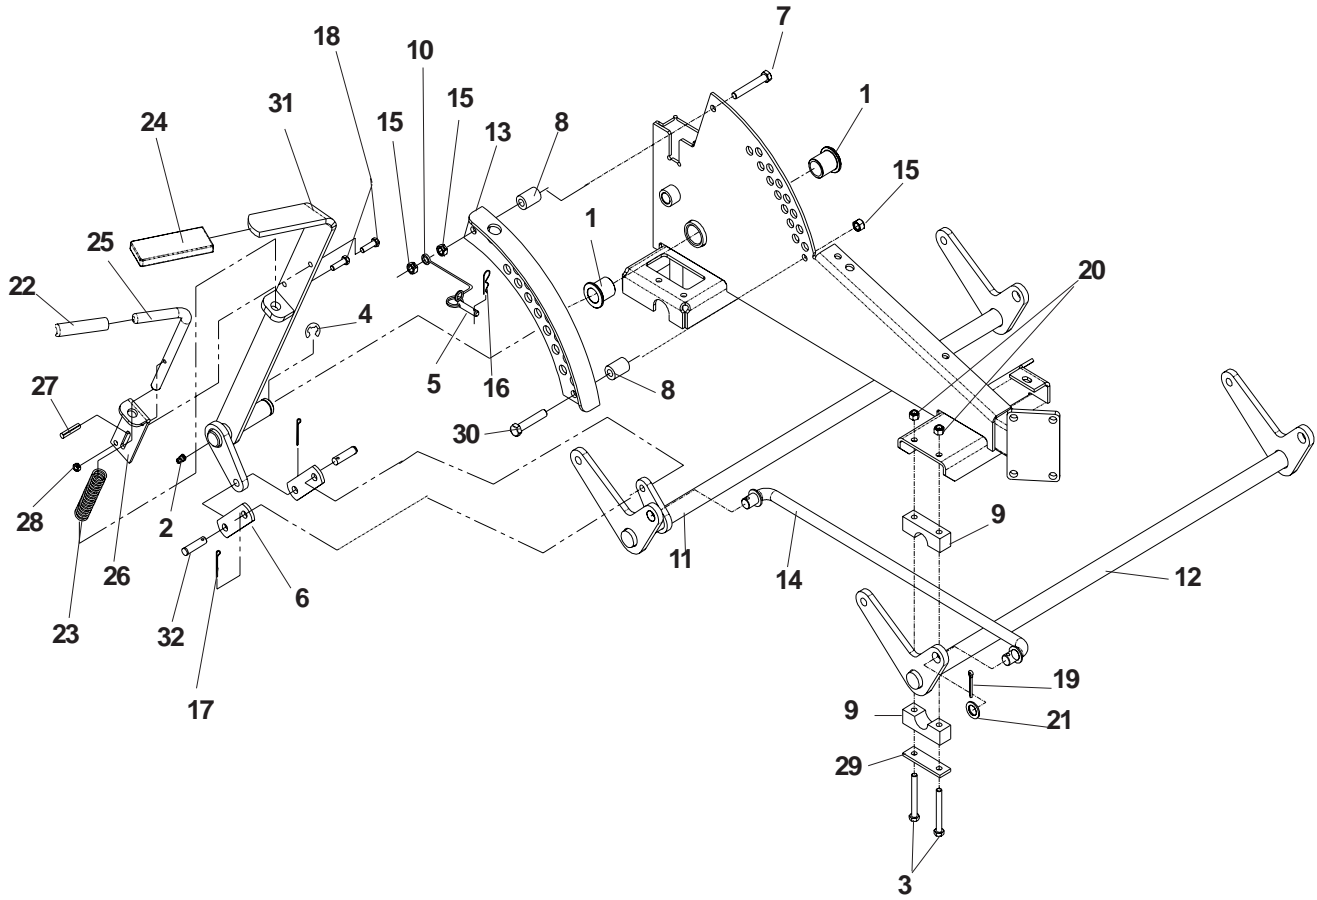

DECK LIFT ASSEMBLY

DECK LIFT ASSEMBLY

ITEM	PART NO.	QTY.	DESCRIPTION
1	539 101232	2	BUSHING
2	539 101474	2	ZERK
3	539 101721	8	HCS, 5/16-18 X 2 3/4, GR5
4	539 101802	1	RING-E, 7/8
5	539 102526	1	PIN LIFT, 1/2 X 2, W/RINGS
6	539 102565	2	LINKAGE
7	539 102612	1	HCS, 3/8-16 X 2 3/4, GR5
8	539 104530	2	SPACER
9	539 104808	8	BLOCK-PILLOW
10	539 105059	1	LANYARD
11	539 109955	1	REAR LIFT SHAFT
12	539 109956	1	FRONT LIFT SHAFT
13	539 110803	1	ADJUSTMENT PLATE
14	539 110808	2	CROSS LINK
15	539 976979	4	NUT, 3/8-16, NYLOC
16	539 976989	1	PIN HAIR, .120 X 2 1/2
17	539 990365	5	PIN COTTER
18	539 990580	2	HCS, 1/4-20 X 3/4, GR5
19	539 990654	4	PIN COTTER, 5/32 X 1 1/4
20	539 990717	4	NUT, 5/16-18, NYLOC
21	539 991043	4	BUSHING
22	539 101050	1	GRIP, VINYL
23	539 101058	1	SPRING, COMPRESSION
24	539 102515	1	GRIP, LIFT LEVER
25	539 103533	1	PIN, 1/2 X 6.69 "L"
26	539 103534	1	PIN MT
27	539 106532	1	PIN GROOVED, 3/16 X 1 1/4
28	539 990761	2	NUT, 1/4-20, CENTERLOCK
29	539 104807	4	REINFORCED BAR
30	539 990637	1	HCS, 3/8-16 X 2 1/2, GR5
31	539 109961	1	LIFT LEVER
32	539 977703	2	PIN CLEVIS, 3/8 X 1 1/8