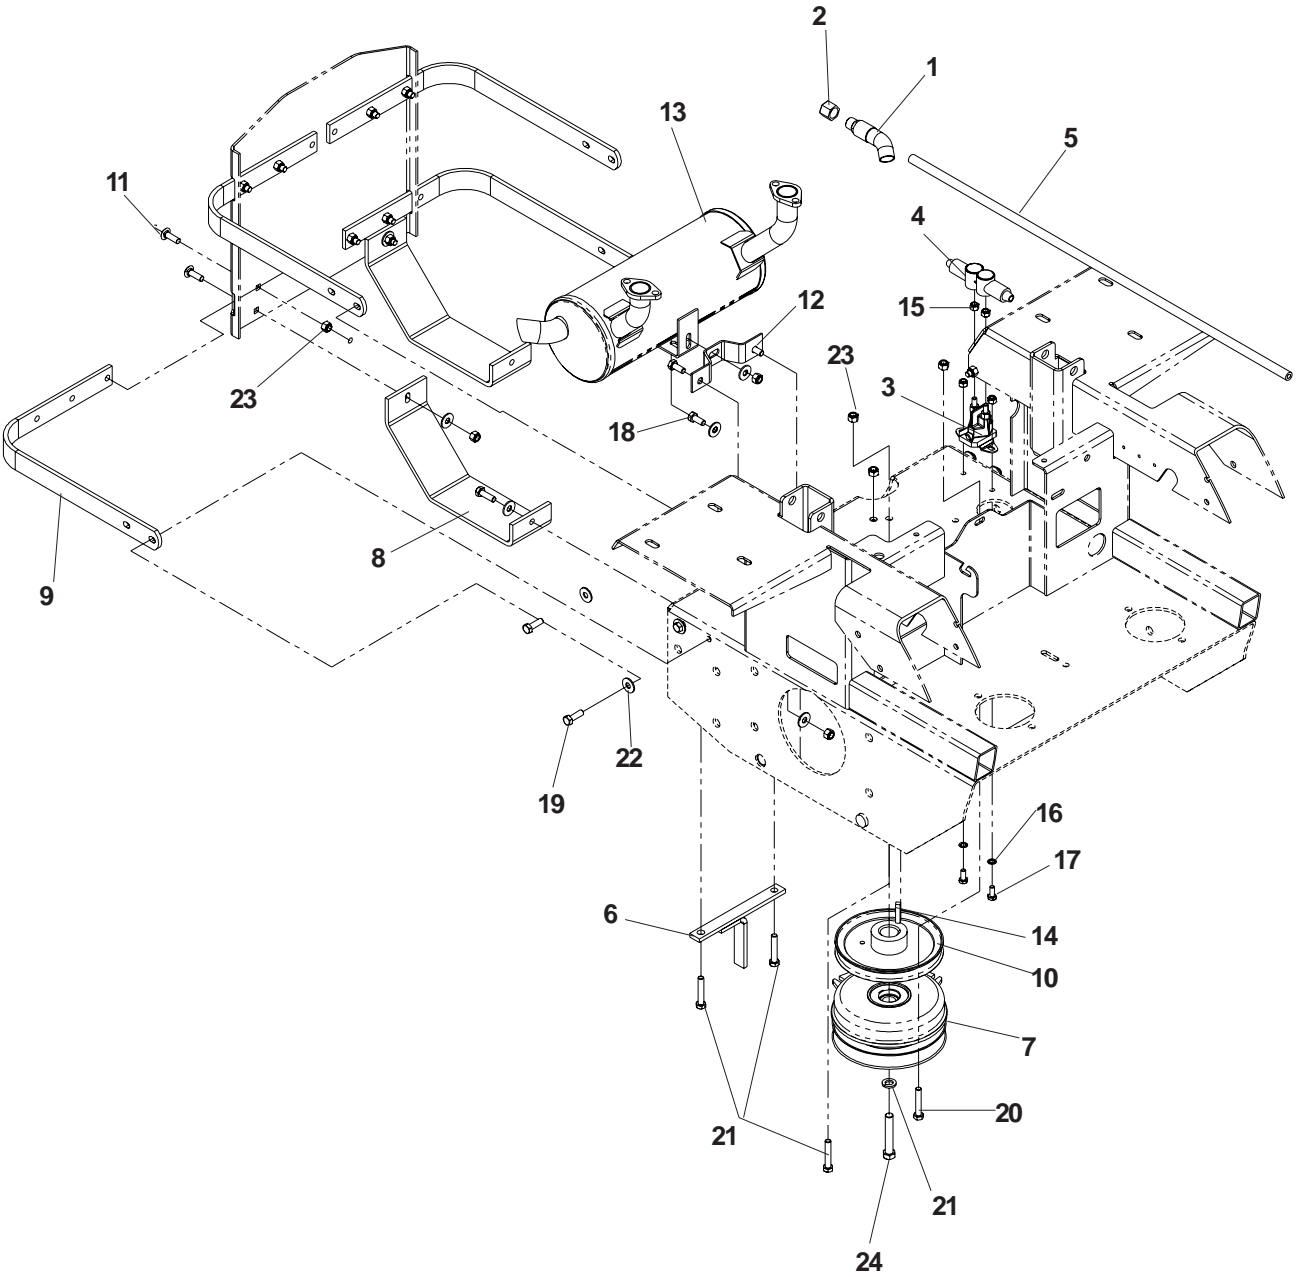

BRIGGS & STRATTON 23HP VANGUARD ENGINE ASSEMBLY

MODEL: 968999526

BRIGGS & STRATTON 23HP VANGUARD ENGINE ASSEMBLY

MODEL: 968999526

ITEM	PART NO.	QTY.	DESCRIPTION
1	539 101362	1	HOSE-DRAIN
2	539 101364	1	PLUG-OIL
3	539 101714	1	SOLENOID
4	539 102759	2	INSULATOR, BATTERY
5	539 105281	1	FUEL LINE HOSE
6	539 106819	1	CLUTCH TIE DOWN
7	539 106880	1	CLUTCH
8	539 106957	2	SKID PLATE
9	539 106961	4	STRAP
10	539 106992	1	PULLEY
11	539 107271	10	RHSNB, 5/16-18 X 1, GR5
12	539 110418	1	BRACKET, MUFFLER
13	539 110419	1	MUFFLER
14	539 912757	1	KEY, 1/4 SQ X 1 1/4
15	539 976978	4	NUT, 1/4-20, NYLOC
16	539 990053	2	WASHER, 1/4
17	539 990072	2	HCS, 1/4-20 X 5/8, GR5
18	539 990206	3	HCS, 5/16-18 X 3/4, GR5
19	539 990209	8	HCS, 5/16-18 X 1, GR5
20	539 990247	1	LOCKWASHER, 7/16
21	539 990669	4	HCS, 5/16-18 X 1 3/4, GR5
22	539 990692	14	WASHER, 5/16
23	539 990717	25	NUT, 5/16-18, NYLOC
24	539 991120	1	HCS, 7/16-20 X 2 1/2, GR5
	539 102757	1	CABLE (NOT SHOWN)
	539 107516	1	KOHLER PIGTAIL (NOT SHOWN)