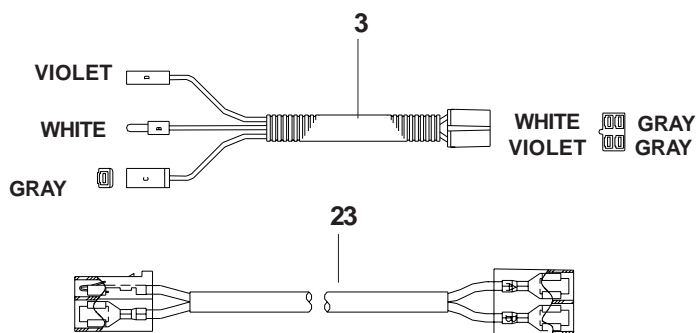

KAWASAKI 21 HP ENGINE ASSEMBLY

MODELS: 968999256

KAWASAKI 21 HP ENGINE ASSEMBLY

MODELS: 968999256

ITEM	PART NO.	QTY.	DESCRIPTION
1	539 101714	1	SOLENOID
2	539 102335	1	HCS, 5/16-18 X 4, GR5
3	539 104415	1	PIGTAIL, KAWASAKI
4	539 105281	1	FUEL LINE HOSE
5	539 106819	1	CLUTCH TIE DOWN
6	539 106880	1	CLUTCH
7	539 106957	2	SKID PLATE
8	539 106961	4	STRAP
9	539 106962	1	SPACER
10	539 106992	1	PULLEY
11	539 107271	10	RHSNB, 5/16-18 X 1, GR5
12	539 109867	1	CLAMP, DOUBLE TUBE
13	539 912757	1	KEY, 1/4 SQ X 1 1/4
14	539 976978	5	NUT, 1/4-20, NYLOC
15	539 990053	2	WASHER, 1/4
16	539 990072	2	HCS, 1/4-20 X 5/8, GR5
17	539 990209	7	HCS, 5/16-18 X 1, GR5
18	539 990247	1	LOCKWASHER, 7/16
19	539 990669	4	HCS, 5/16-18 X 1 3/4, GR5
20	539 990692	10	WASHER, 5/16
21	539 990717	22	NUT, 5/16-18, NYLOC
22	539 991120	1	HCS, 7/16-20 X 2 1/2, GR5
23	539 105637	1	CLUTCH HARNESS
	539 102757	1	CABLE (NOT SHOWN)
	539 102759	2	INSULATOR, BATTERY (NOT SHOWN)