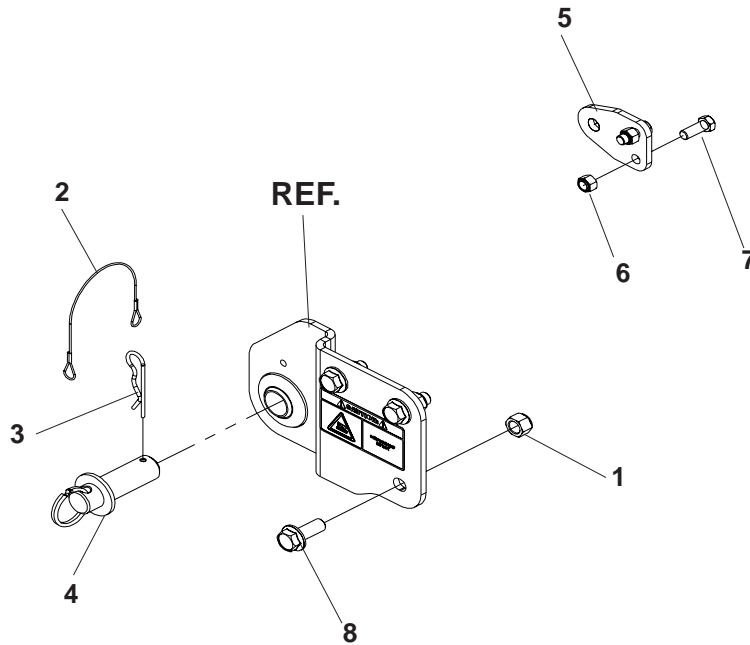

ACCESSORIES

COLLECTION SYSTEM DFS - 539 11 3706 DRIVE KITS FOR iZ MODELS HARDWARE KIT

ITEM	PART NO.	QTY	DESCRIPTION
1	539 101331	10	NUT, 1/2-13, NYLOC
2	539 102563	2	LANYARD
3	539 111192	2	HAIRPIN
4	539 111206	2	HITCH PIN
5	539 111215	2	SUPPORT BRACKET
6	539 976979	4	NUT, 3/8-16, NYLOC
7	539 990563	4	HCS, 3/8-16 X 1, GR5
8	539 990622	10	BOLT, 1/2-13 X 1 1/4, WHIZLK
	539 990655	2	HCS, 3/8-16 X 1 1/2, GR5 (NOT SHOWN)