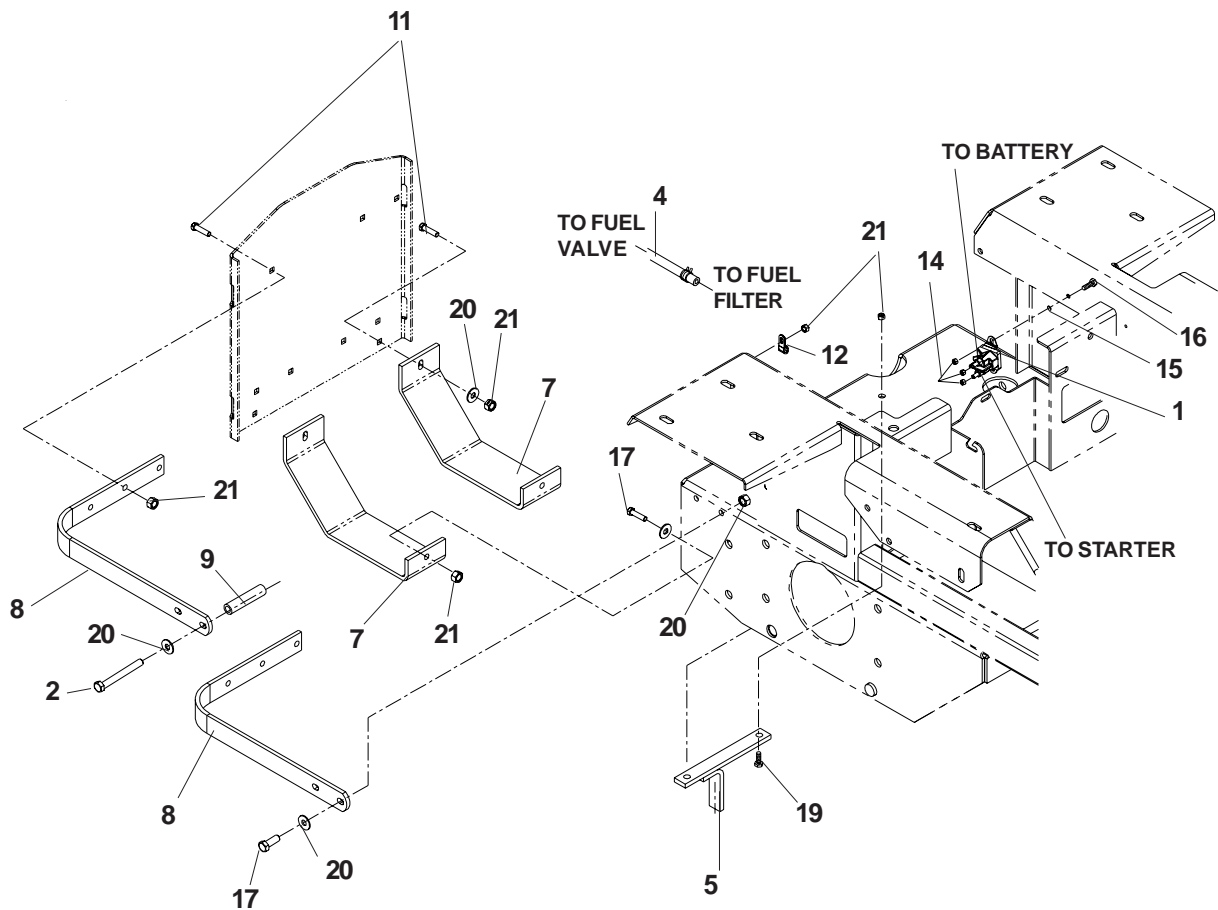

KAWASAKI 21 HP ENGINE ASSEMBLY

MODELS: 968999256

KAWASAKI 21 HP ENGINE ASSEMBLY

MODELS: 968999256

ITEM	PART NO.	QTY.	DESCRIPTION
1	539 101714	1	SOLENOID
2	539 102335	1	HCS, 5/16-18 X 4, GR5
3	539 104415	1	PIGTAIL, KAWASAKI
4	539 105281	1	FUEL LINE HOSE
5	539 106819	1	CLUTCH TIE DOWN
6	539 106880	1	CLUTCH
7	539 106957	2	SKID PLATE
8	539 106961	4	STRAP
9	539 106962	1	SPACER
10	539 106992	1	PULLEY
11	539 107271	10	RHSNB, 5/16-18 X 1, GR5
12	539 109867	1	CLAMP, DOUBLE TUBE
13	539 912757	1	KEY, 1/4 SQ X 1 1/4
14	539 976978	5	NUT, 1/4-20, NYLOC
15	539 990053	2	WASHER, 1/4
16	539 990072	2	HCS, 1/4-20 X 5/8, GR5
17	539 990209	7	HCS, 5/16-18 X 1, GR5
18	539 990247	1	LOCKWASHER, 7/16
19	539 990669	4	HCS, 5/16-18 X 1 3/4, GR5
20	539 990692	10	WASHER, 5/16
21	539 990717	22	NUT, 5/16-18, NYLOC
22	539 991120	1	HCS, 7/16-20 X 2 1/2, GR5
23	539 105637	1	CLUTCH HARNESS
	539 102757	1	CABLE (NOT SHOWN)
	539 102759	2	INSULATOR, BATTERY (NOT SHOWN)