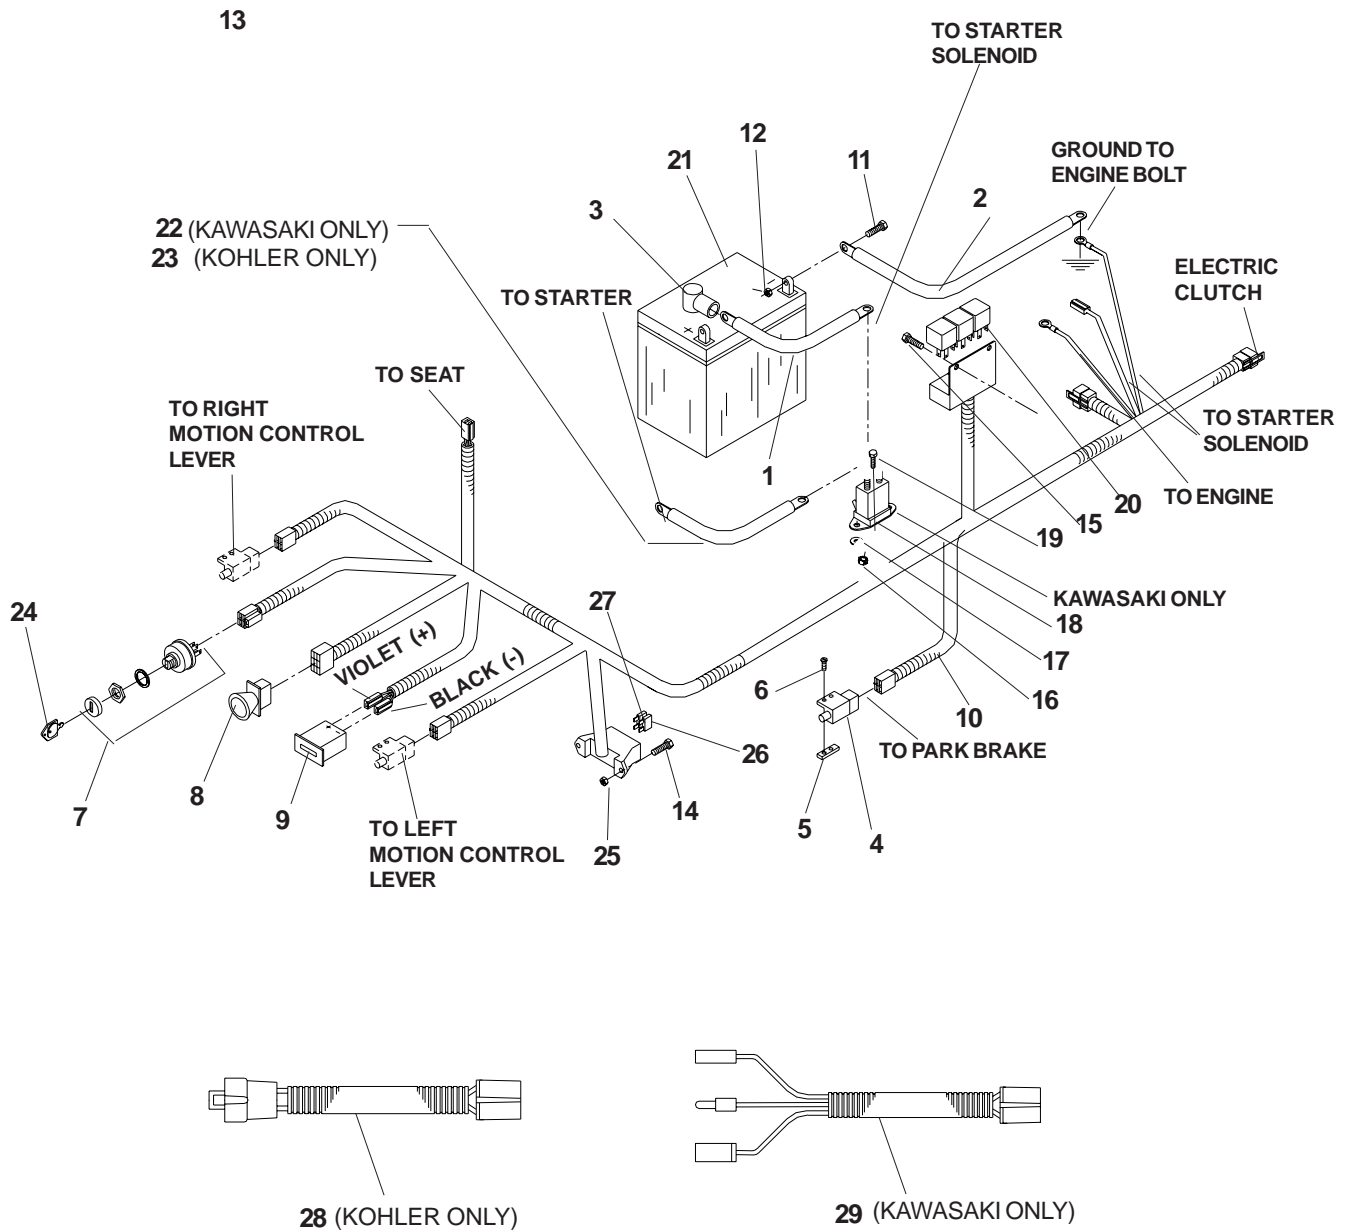

WIRING ASSEMBLY

WIRING ASSEMBLY

ITEM	PART NO.	QTY.	DESCRIPTION
1	539 103306	1	POSITIVE CABLE
2	539 102758	1	NEGATIVE CABLE
3	539 102759	2	INSULATOR
4	539 101080	1	INTERLOCK SWITCH
5	539 102678	1	TAPPED PLATE
6	539 976952	2	SCREW, #10-24 X 5/8
7	539 107541	1	IGNITION SWITCH
8	539 101768	1	BLADE SWITCH
9	539 110074	1	HOUR METER
10	539 110950	1	FRAME HARNESS
11	539 976934	2	HCS, 5/16C X 3/4
12	539 990717	2	NUT, 5/16C, NYLOC
13	539 976977	2	NUT, #10-24, NYLOC
14	539 102617	2	SCREW, #10-24 X 7/8
15	539 991034	2	SCREW, #10-24 X 5/8, WASH HD
16	539 990372	5	NUT, , 1/4C, CENTERLOCK
17	539 990053	2	LOCKWASHER, 1/4, INTERNAL TOOTH
18	539 101714	1	SOLENOID (KAWASAKI ONLY)
19	539 990072	2	HCS, 1/4C X 5/8
20	539 102914	3	RELAY
21	539 102436	1	BATTERY, DRY
22	539 104974	1	CABLE POSITIVE, KAWASAKI ONLY
23	539 102757	1	CABLE POSITIVE, KOHLER ONLY
24	539 107544	1	KEY, PADDED
25	539 976977	2	NUT, #10-24, NYLOC
26	539 101771	1	FUSE, 7.5 AMP, 32 VOLT, ATO
27	539 102086	1	FUSE, 20 AMP, 32 VOLT, ATO
28	539 104416	1	PIGTAIL, KOHLER ONLY
29	539 104415	1	PIGTAIL, KAWASAKI ONLY