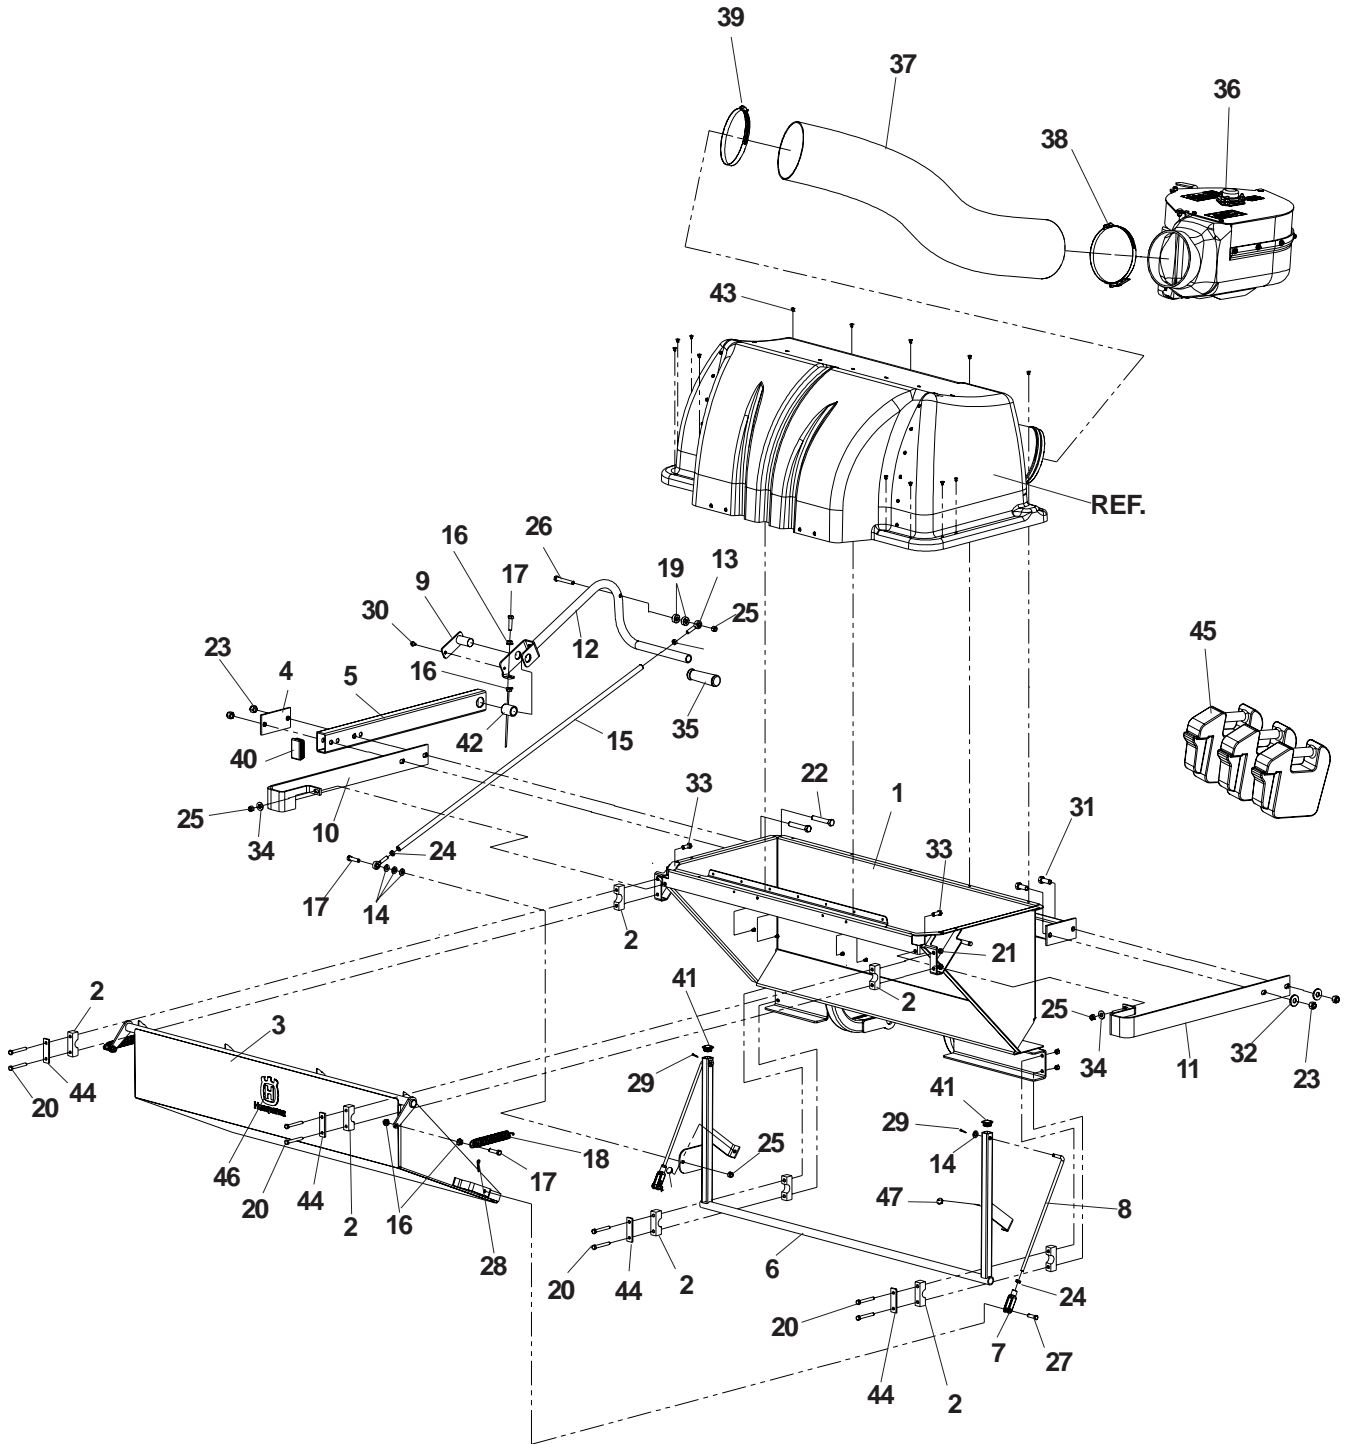

ACCESSORIES

COLLECTION SYSTEM
DFS - 539 11 3706
HOPPER ASSEMBLY

ACCESSORIES

COLLECTION SYSTEM

DFS - 539 11 3706

HOPPER ASSEMBLY

ITEM	PART NO.	QTY.	DESCRIPTION
1	539 113754	1	HOPPER
2	539 104808	8	PILLOW BLOCK
3	539 113747	1	DOOR
4	539 113755	1	PLATE - BACKING
5	539 113748	1	TUBE, SUPPORT, HANDLE
6	539 113746	1	BELL CRANK
7	539 977465	2	YOKE, 3/8F
8	539 113722	2	ROD, DOOR
9	539 113749	1	PIN, PIVOT
10	539 113750	1	GUARD, LEFT
11	539 113751	1	GUARD, RIGHT
12	539 113752	1	HANDLE
13	539 113739	2	ROD END, 3/8-24, RH
14	539 990122	5	WASHER, 3/8, SAE
15	539 113753	1	TUBE, THREADED
16	539 990613	6	NUT, 3/8-16, WHIZLK
17	539 990655	4	HCS, 3/8-16 X 1 1/2, GR5
18	539 107315	2	SPRING
19	539 102656	2	SPACER
20	539 991046	8	HCS, 5/16-18 X 2 1/2, GR5
21	539 990717	8	NUT, 5/16-18, NYLOC
22	539 101572	2	HCS, 1/2-13 X 3, GR5
23	539 101331	4	NUT, 1/2-13, NYLOC
24	539 108732	4	NUT, 3/8-24, JAM
25	539 976979	4	NUT, 3/8-16, NYLOC
26	539 106492	1	HCS, 3/8-16 X 2 3/4, GR5
27	539 109232	2	PIN CLEVIS, 3/8 X 1 1/4
28	539 976988	2	HAIRPIN COTTER
29	539 990365	2	PIN, COTTER, 1/8 X 3/4
30	539 990302	1	SCREW, 1/4C X 3/8, THREAD FORMING
31	539 108369	2	HCS, 1/2-13 X 1 1/4, GR5
32	539 109554	2	WASHER, 1/2
33	539 990563	2	HCS, 3/8-16 X 1, GR5
34	539 990517	2	WASHER, 3/8
35	539 000033	1	GRIP, HANDLE
36	539 111230	1	BLOWER
37	539 111287	1	HOSE, L
38	539 109901	1	OVER CENTER BAND
39	539 097076	1	HOSE CLAMP, 6"-7"
40	539 113757	1	PLUG, RECTANGULAR TUBING
41	539 113758	2	PLUG, SQUARE TUBE
42	539 113731	1	BUSHING, 1"
43	539 200684	17	RIVET, 3/6, STAVEX
44	539 104807	4	REINFORCEMENT BAR
45	539 000019	3	WEIGHT CAST, FRONT
46	539 111055	1	DECAL, CROWN
47	539 102587	2	GROMMET, BUMPER