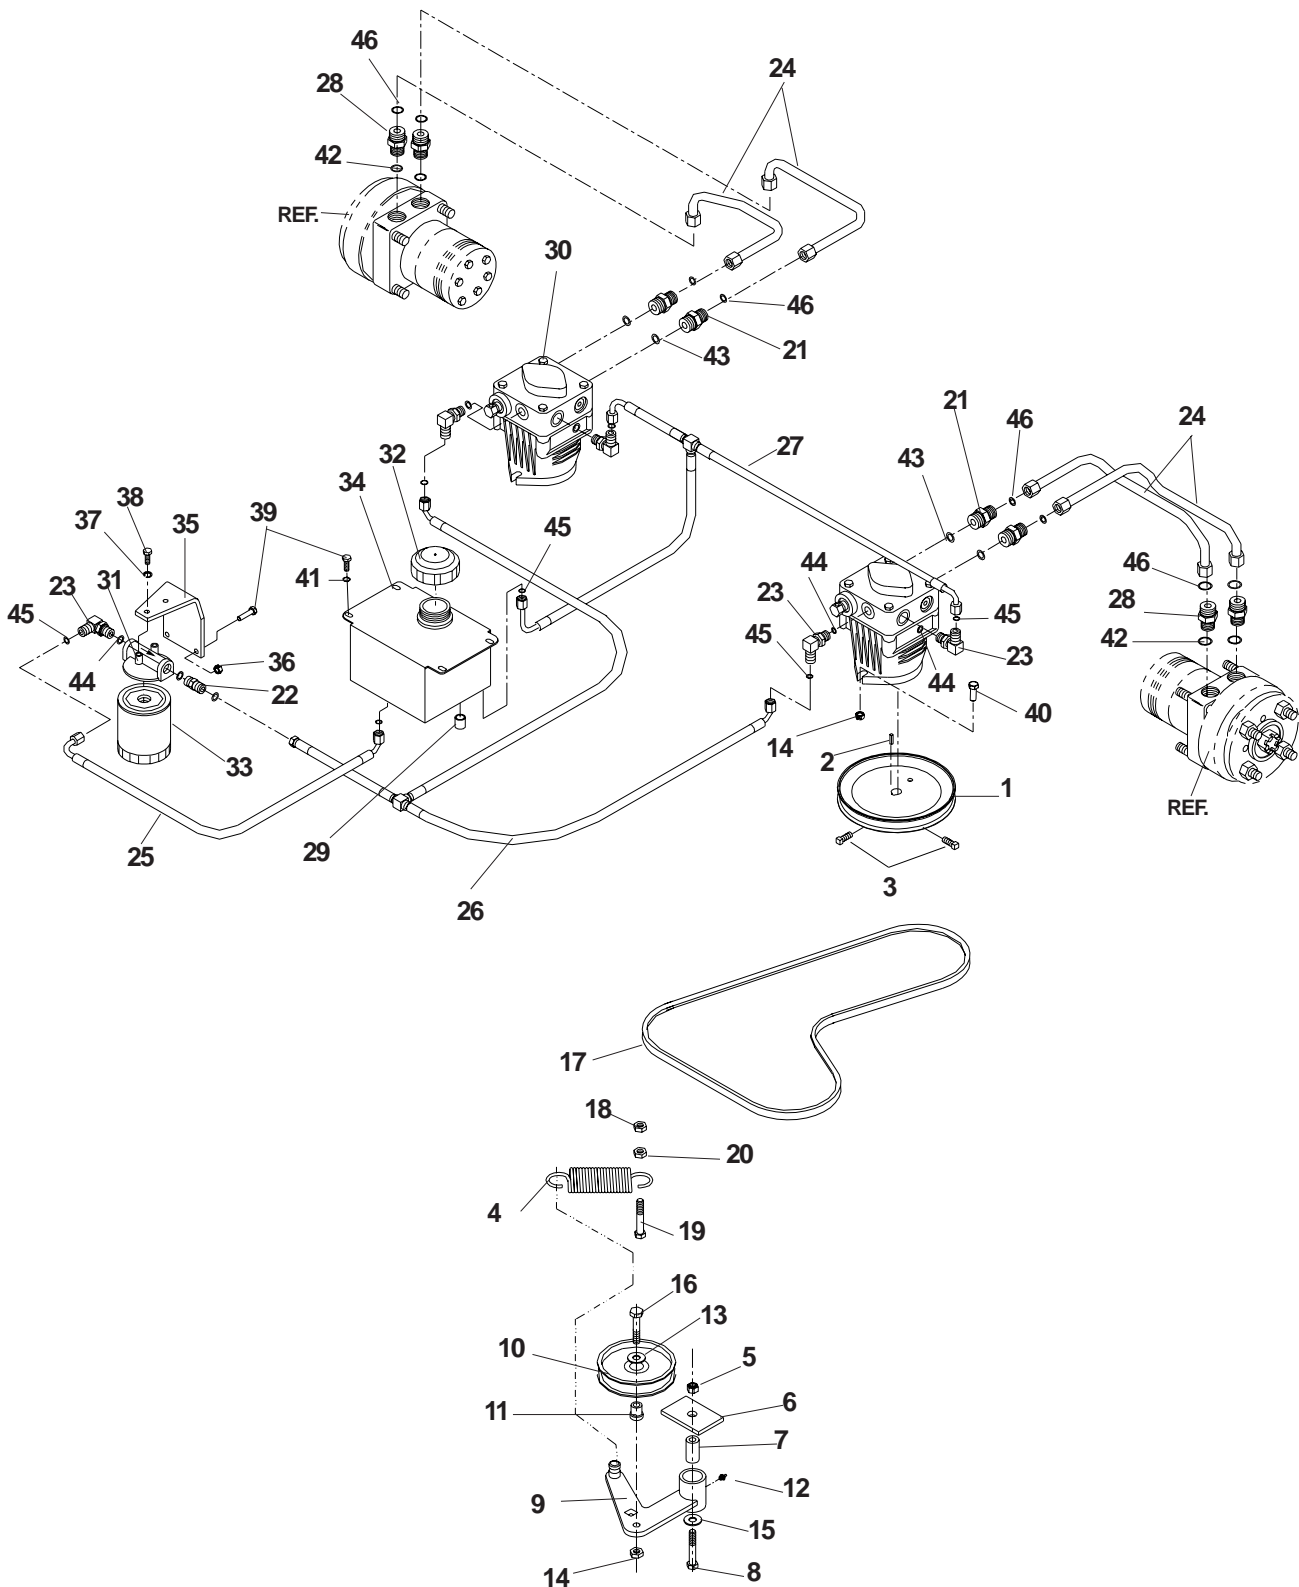

HYDRAULIC ASSEMBLY (TL)

MODELS: 968999256, 968999258, 968999307,
968999308, 968999526

HYDRAULIC ASSEMBLY (TL)

**MODELS: 968999256, 968999258, 968999307,
968999308, 968999526**

ITEM PART NO. QTY. DESCRIPTION

1	539 101176	2	PULLEY
2	539 101177	2	KEY, 5MM SQ X 30MM
3	539 102717	4	SCREW, 5/16-18 X 5/8, SET
4	539 103256	1	SPRING, EXTENSION
5	539 101331	1	NUT, 1/2-13, NYLOC
6	539 102236	1	PAD
7	539 103427	1	BUSHING, PIVOT
8	539 103433	1	HCS, 1/2-13 X 3 1/4, GR5
9	539 104388	1	IDLER ARM
10	539 976688	1	PULLEY, IDLER
11	539 976695	1	BUSHING, FLANGE IDLER
12	539 976998	1	ZERK, STRAIGHT, 1/4-28
13	539 990517	1	WASHER, 3/8
14	539 990546	5	NUT, 3/8-16, CENTERLOCK
15	539 990550	1	WASHER, 9/16
16	539 990730	1	HCS, 3/8-16 X 1 3/4, GR5
17	539 106887	1	PUMP BELT
18	539 976979	4	NUT, 3/8-16, NYLOC
19	539 990588	1	HCS, 3/8-16 X 2, GR5
20	539 990613	1	NUT, 3/8-16, WHIZLK
21	539 101237	4	FITTING, F6400-8-8-0
22	539 113782	1	HYDRAULIC FITTING
23	539 101238	5	FITTING, F6801-6-6-0
24	539 106896	4	HYDRAULIC LINE
25	539 104722	1	HOSE, 7"
26	539 111814	1	"T" ASSEMBLY
27	539 110837	1	"T" ASSEMBLY
28	539 102396	4	STRAIGHT FITTING
29	539 105168	1	CAP
30	539 112671	2	10CC PUMP W/RTN'S
31	539 101165	1	FILTER HEAD
32	539 101202	1	CAP-HYDRO RESERVIOR
33	539 102606	1	FILTER ELEMENT
34	539 105024	1	OIL TANK
35	539 106933	1	OIL FILTER BRACKET
36	539 976978	4	NUT, 1/4-20, NYLOC
37	539 990052	6	LOCKWASHER, 1/4
38	539 990072	2	HCS, 1/4-20 X 5/8, GR5
39	539 990580	8	HCS, 1/4-20 X 3/4, GR5
40	539 990582	4	HCS, 3/8-16 X 1, GR5, WHIZLK
41	539 990598	8	WASHER, 1/4
42	539 103115	4	"O" RING, 3/4
43	539 103116	4	"O" RING, 1/2
44	539 103117	6	"O" RING, 3/8
45	539 103118	8	"O" RING FLARE, 3/8
46	539 103119	8	"O" RING FLARE, 1/2