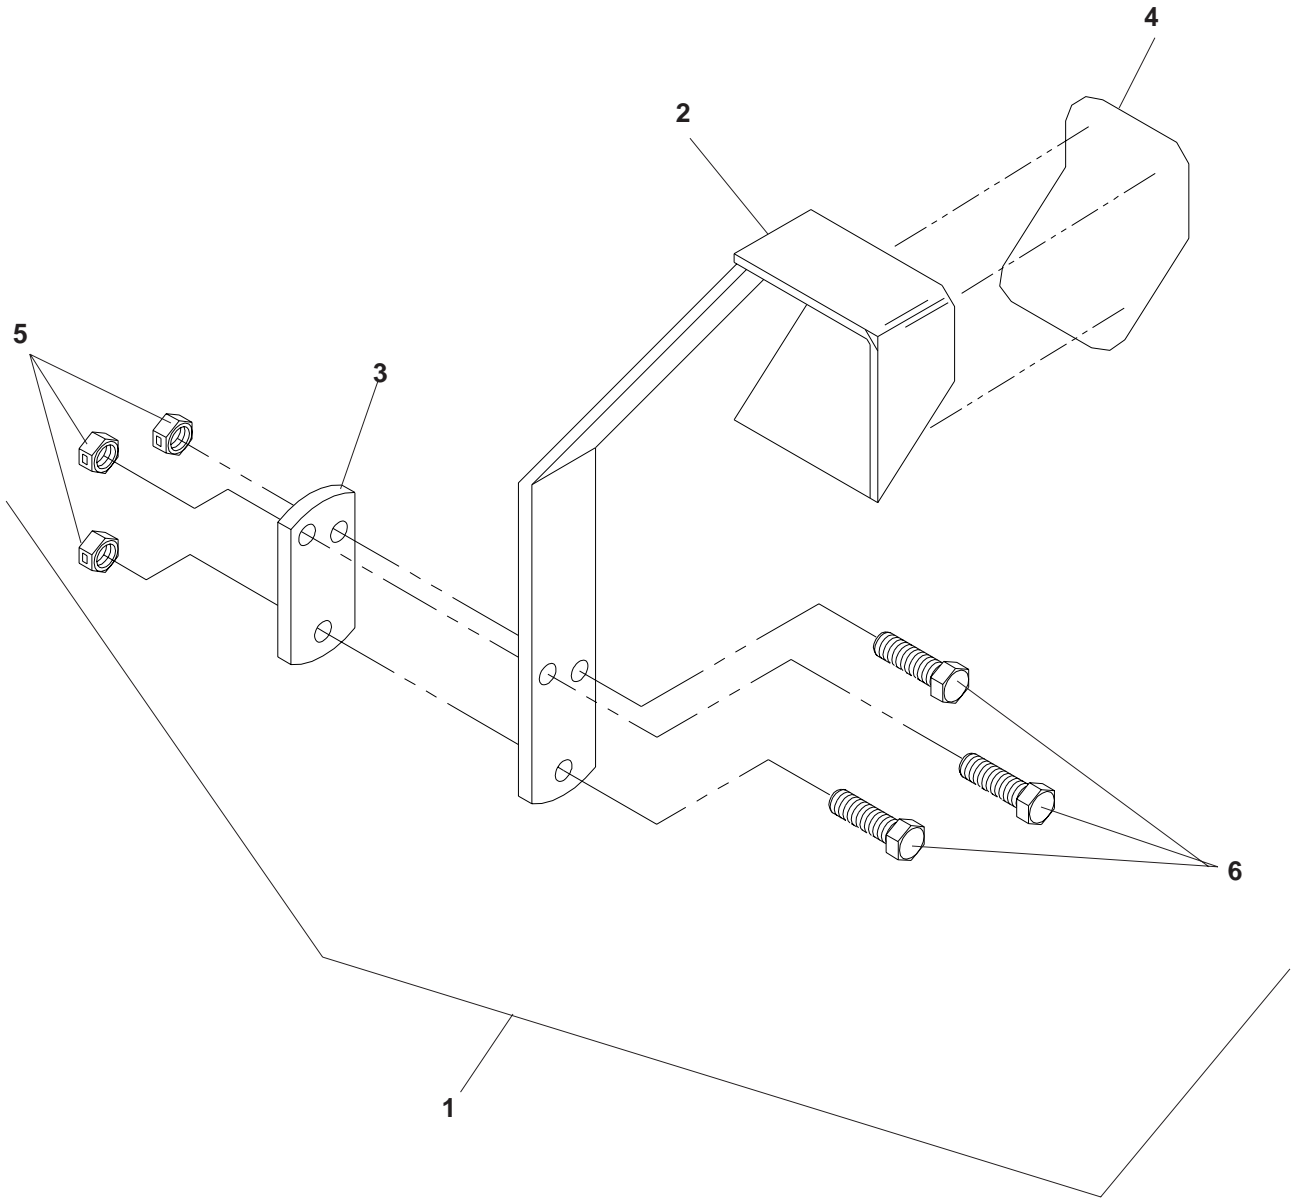

LIFT PEDAL

MAY BE OPTIONAL

ITEM	PART NO.	QTY.	DESCRIPTION
1	539 105180	1	LIFT PEDAL KIT
2	539 105181	1	LIFT PEDAL
3	539 105184	1	TIGHTENING PLATE
4	539 105187	1	PAD-ANTI SKID
5	539 976979	3	NUT, 3/8-16, NYLOC
6	539 990655	3	HCS, 3/8-16 X 1 1/2, GR5