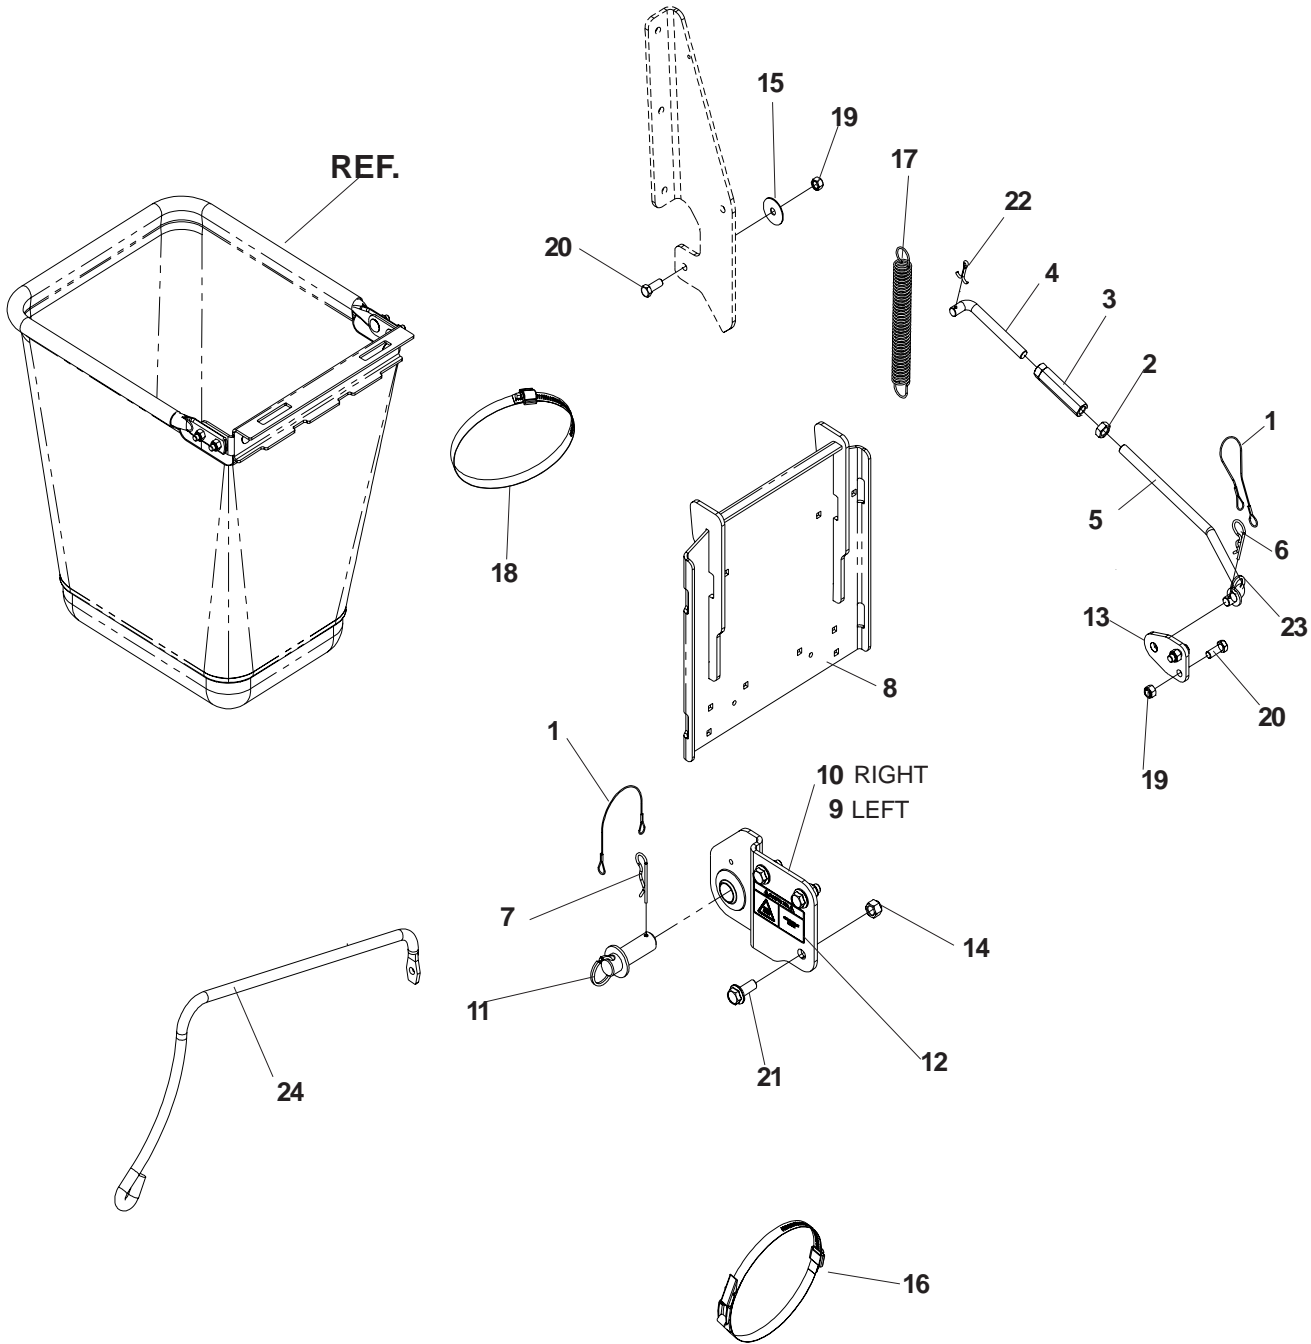

ACCESSORIES

COLLECTION SYSTEM

HCS9 - 539 11 12-80

MOUNTING KIT

ACCESSORIES

COLLECTION SYSTEM

HCS9 - 539 11 12-80

MOUNTING KIT

ITEM	PART NO.	QTY.	DESCRIPTION
1	539 102563	4	LANYARD
2	539 108736	2	NUT, 1/2-20, JAM
3	539 111207	2	TURNBUCKLE, 1/2
4	539 111208	2	SUPPORT LINKAGE, LH
5	539 111209	2	SUPPORT LINKAGE, MID
6	539 976989	2	PIN HAIR, 1/8 X 2 1/2
7	539 111192	2	HAIRPIN
8	539 111195	1	REAR GUARD, MID
9	539 111203	1	HITCH BRACKET, LEFT
10	539 111294	1	HITCH BRACKET, RIGHT
11	539 111206	2	HITCH PIN
12	539 111212	1	DECAL, HOT SURFACE
13	539 111215	2	SUPPORT BRACKET
14	539 101331	6	NUT, 1/2-13, NYLOC
15	539 102998	2	WASHER, .39
16	539 109901	1	OVERCENTER BAND
17	539 111191	2	SPRING
18	539 097076	1	HOSE CLAMP
19	539 976979	6	NUT, 3/8-16, NYLOC
20	539 990655	4	HCS, 3/8-16 X 1 1/2, GR5
21	539 990622	6	BOLT, 1/2-13 X 1 1/4, WHIZLK
22	539 990654	2	PIN COTTER, 5/32 X 1 1/4
23	539 916459	2	RING, RETAINING, SPEC
24	539113018	1	HOSE SUPPORT
	539 990627	1	HCS, 5/16-18 X 1 1/4, GR5, (NOT SHOWN)
	539 990655	2	HCS, 3/8-16 X 1 1/2, GR5, (NOT SHOWN)
	539 990692	2	WASHER, 5/16, (NOT SHOWN)