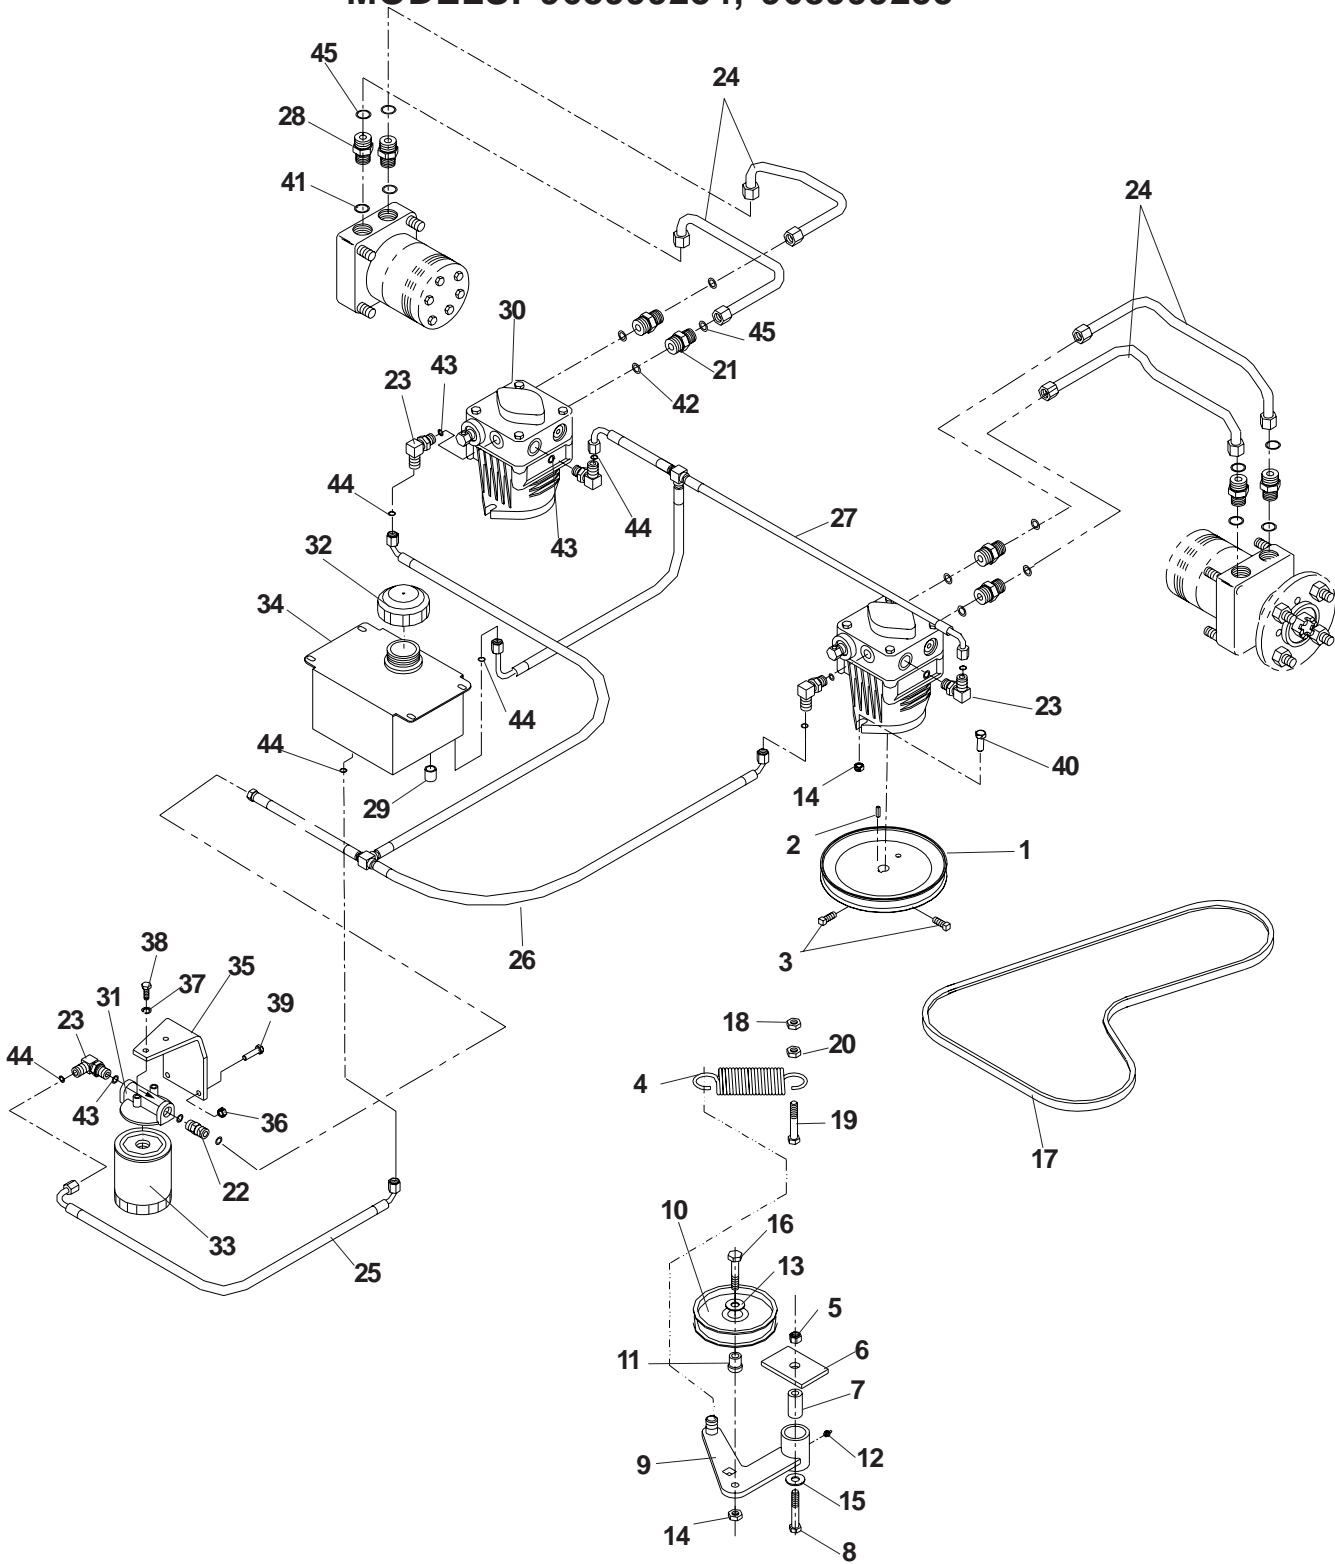

HYDRAULIC ASSEMBLY (TE)

MODELS: 968999254, 968999255

HYDRAULIC ASSEMBLY (TE)

MODELS: 968999254, 968999255

ITEM	PART NO.	QTY.	DESCRIPTION
1	539 101176	2	PULLEY
2	539 101177	2	KEY, 5MM SQ X 30MM
3	539 102717	4	SCREW, 5/16-18 X 5/8, SET
4	539 103256	1	SPRING, EXTENSION
5	539 101331	1	NUT, 1/2-13, NYLOC
6	539 102236	1	PAD
7	539 103427	1	BUSHING, PIVOT
8	539 103433	1	HCS, 1/2-13 X 3 1/4, GR5
9	539 104388	1	IDLER ARM
10	539 976688	1	PULLEY, IDLER
11	539 976695	1	BUSHING, FLANGE IDLER
12	539 976998	1	ZERK, STRAIGHT, 1/4-28
13	539 990517	1	WASHER, 3/8
14	539 990546	5	NUT, 3/8-16, CENTERLOCK
15	539 990550	1	WASHER, 9/16
16	539 990730	1	HCS, 3/8-16 X 1 3/4, GR5
17	539 106887	1	PUMP BELT
18	539 976979	4	NUT, 3/8-16, NYLOC
19	539 990588	1	HCS, 3/8-16 X 2, GR5
20	539 990613	1	NUT, 3/8-16, WHIZLK
21	539 101237	4	FITTING, F6400-8-8-0
22	539 113782	1	HYDRAULIC FITTING
23	539 101238	5	FITTING, F6801-6-6-0
24	539 106896	4	HYDRAULIC LINE
25	539 104722	1	HOSE, 7"
26	539 111814	1	"T" ASSEMBLY
27	539 110837	1	"T" ASSEMBLY
28	539 102396	4	STRAIGHT FITTING
29	539 105168	1	CAP
30	539 112671	2	10CC PUMP W/RTN'S
31	539 101165	1	FILTER HEAD
32	539 101202	1	CAP-HYDRO RESERVIOR
33	539 102606	1	FILTER ELEMENT
34	539 105024	1	OIL TANK
35	539 106933	1	OIL FILTER BRACKET
36	539 976978	4	NUT, 1/4-20, NYLOC
37	539 990052	6	LOCKWASHER, 1/4
38	539 990072	2	HCS, 1/4-20 X 5/8, GR5
39	539 990580	8	HCS, 1/4-20 X 3/4, GR5
40	539 990582	4	HCS, 3/8-16 X 1, GR5, WHIZLK
41	539 103115	4	"O" RING, 3/4
42	539 103116	4	"O" RING, 1/2
43	539 103117	6	"O" RING, 3/8
44	539 103118	8	"O" RING FLARE, 3/8
45	539 103119	8	"O" RING FLARE, 1/2