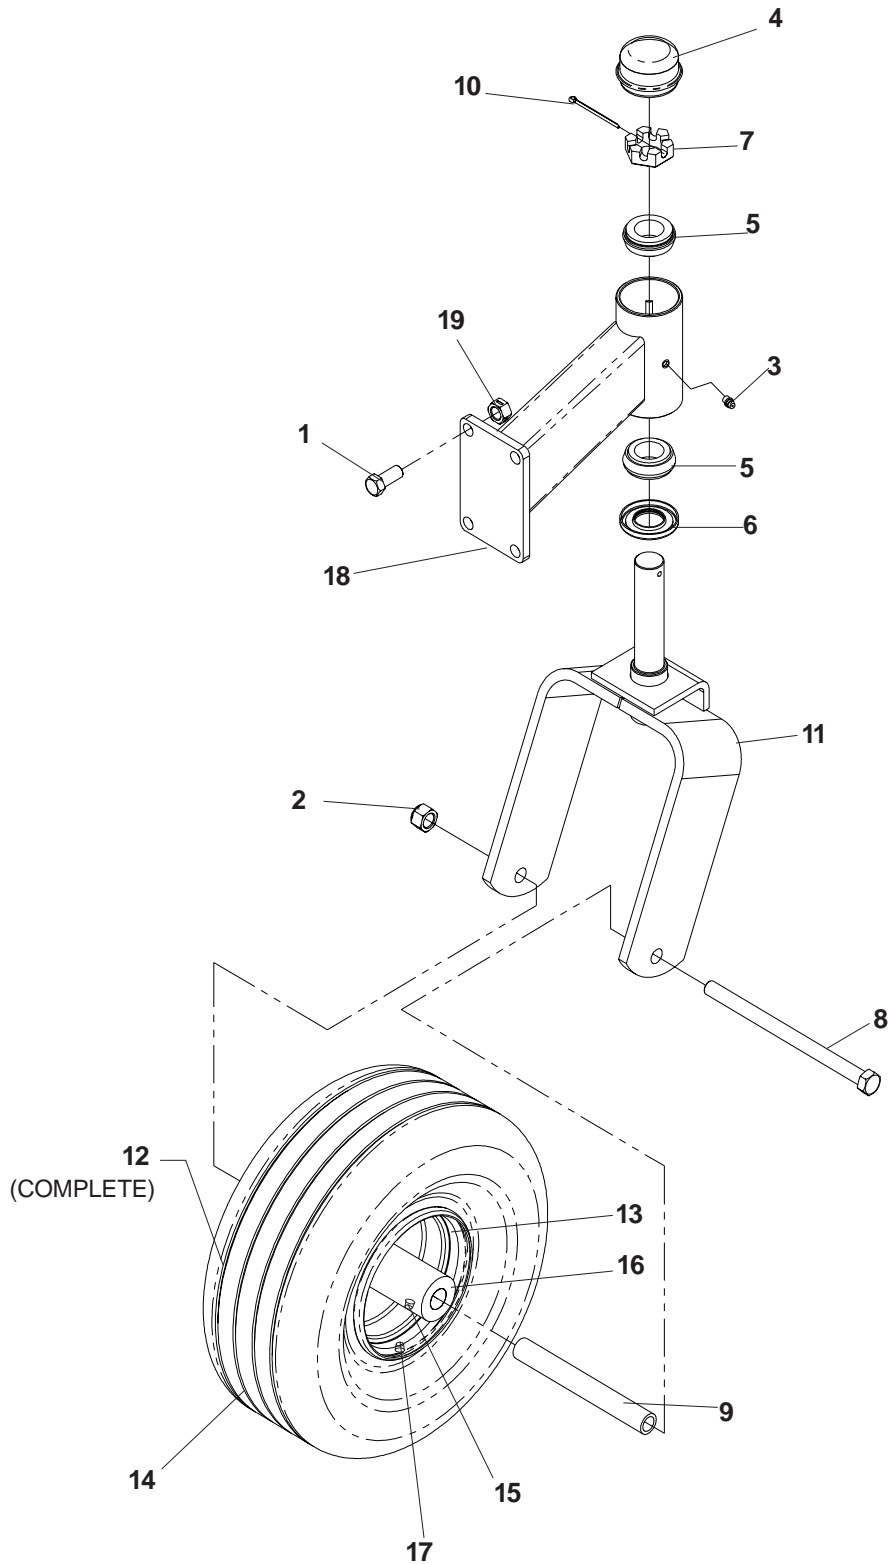

CASTER ARM

MODELS: 968999254, 968999255, 968999256,
968999258, 968999307, 968999526

CASTER ARM

**MODELS: 968999254, 968999255, 968999256,
968999258, 968999307, 968999526**

ITEM	PART NO.	QTY.	DESCRIPTION
1	539 100143	4	HCS, 7/16-14 X 1, GR5
2	539 101331	1	NUT, 1/2-13, NYLOC
3	539 101474	1	ZERK
4	539 102535	1	CAP GREASE
5	539 102543	2	BEARING, ROLLER, TAPERED
6	539 102851	1	SEAL
7	539 102852	1	NUT, 1-14, JAM, SPEC
8	539 102855	1	HCS, 1/2-13 X 7 1/2, GR5
9	539 102856	1	SPACER
10	539 102889	1	PIN COTTER, 1/8 X 2
11	539 104571	1	CASTER YOKE
12	539 104572	1	TIRE, COMPLETE
13	539 104573	1	RIM
14	539 102546	1	TIRE
15	539 976997	1	ZERK
16	539 102484	2	END CAPS
17	539 912234	1	VALVE STEM
18	539 106986	1	CASTER ARM
19	539 990839	4	NUT, 7/16-14, CENTERLOCK.\, GR A
	539 102485	2	ROLLER BEARING, 2 1/2" (NOT SHOWN)

CASTER ARM

MODEL: 986999308

CASTER ARM

MODEL: 986999308

ITEM	PART NO.	QTY.	DESCRIPTION
1	539 100143	4	HCS, 7/16-14 X 1, GR5
2	539 101331	1	NUT, 1/2-13, NYLOC
3	539 101474	1	ZERK
4	539 102535	1	CAP GREASE
5	539 102543	2	BEARING, ROLLER, TAPERED
6	539 102851	1	SEAL
7	539 102852	1	NUT, 1-14, JAM, SPEC
8	539 102855	1	HCS, 1/2-13 X 7 1/2, GR5
9	539 102856	1	SPACER
10	539 102889	1	PIN COTTER, 1/8 X 2
11	539 104571	1	CASTER YOKE
12	539 104572	1	TIRE, COMPLETE
13	539 104573	1	RIM
14	539 102546	1	TIRE
15	539 976997	1	ZERK
16	539 102484	2	END CAPS
17	539 912234	1	VALVE STEM
18	539 108331	1	CASTER ARM
19	539 990839	4	NUT, 7/16-14, CENTERLOCK.\, GR A
	539 102485	2	ROLLER BEARING, 2 1/2" (NOT SHOWN)