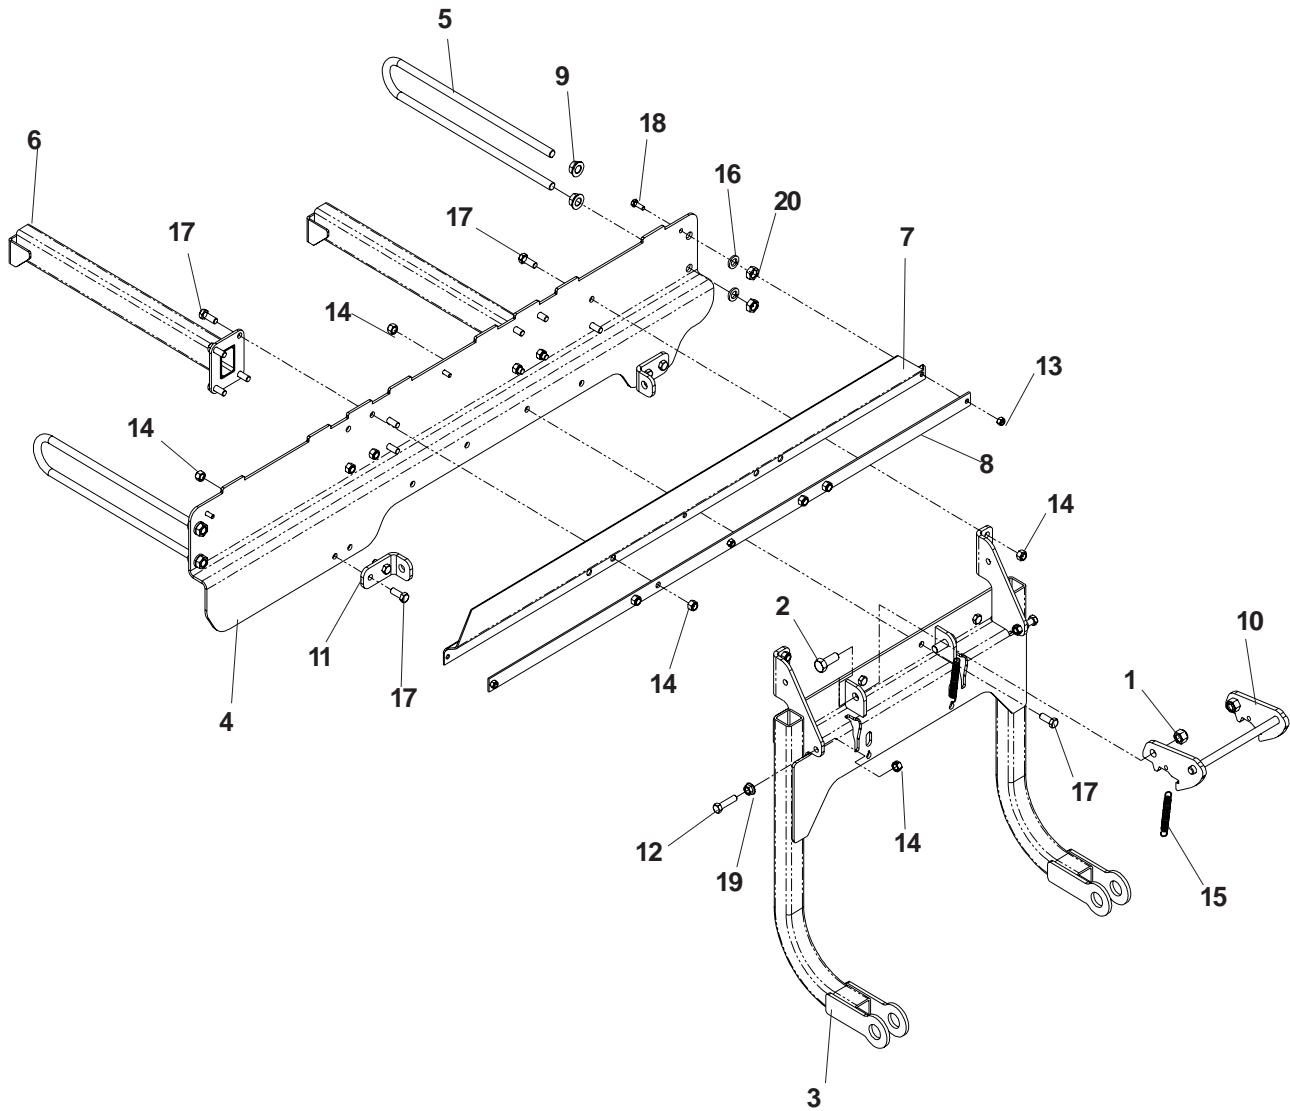

ACCESSORIES

COLLECTION SYSTEM
HCS9 - 539 11 12-80
HITCH ASSEMBLY

ACCESSORIES

COLLECTION SYSTEM

HCS9 - 539 11 12-80

HITCH ASSEMBLY

ITEM	PART NO.	QTY.	DESCRIPTION
1	539 101331	2	NUT, 1/2-13, NYLOC
2	539 108369	2	HCS, 1/2-13 X 1 1/4, GR5
3	539 111155	1	HITCH
4	539 111157	1	MOUNT Z BRACE
5	539 111158	2	SUPPORT, OUTER
6	539 111162	2	SUPPORT ARM
7	539 111167	1	SEAL, RUBBER
8	539 111171	1	SEAL STRAP
9	539 111187	4	NUT, 1/2-13, WHIZLK, GR5
10	539 111190	1	LATCH
11	539 111267	2	BRACKET, SUPPORT
12	539 990655	2	HCS, 3/8-16 X 1 1/2, GR5
13	539 976978	3	NUT, 1/4-20, NYLOC
14	539 976979	22	NUT, 3/8-16, NYLOC
15	539 977250	2	SPRING
16	539 990254	4	LOCKWASHER, 1/2
17	539 990563	20	HCS, 3/8-16 X 1, GR5
18	539 990580	3	HCS, 1/4-20 X 3/4, GR5
19	539 990613	2	NUT, 3/8-16, WHIZLK
20	539 990625	4	NUT, 1/2-13, JAM
	539 917150	1	DECAL, PATENT PENDING (NOT SHOWN)