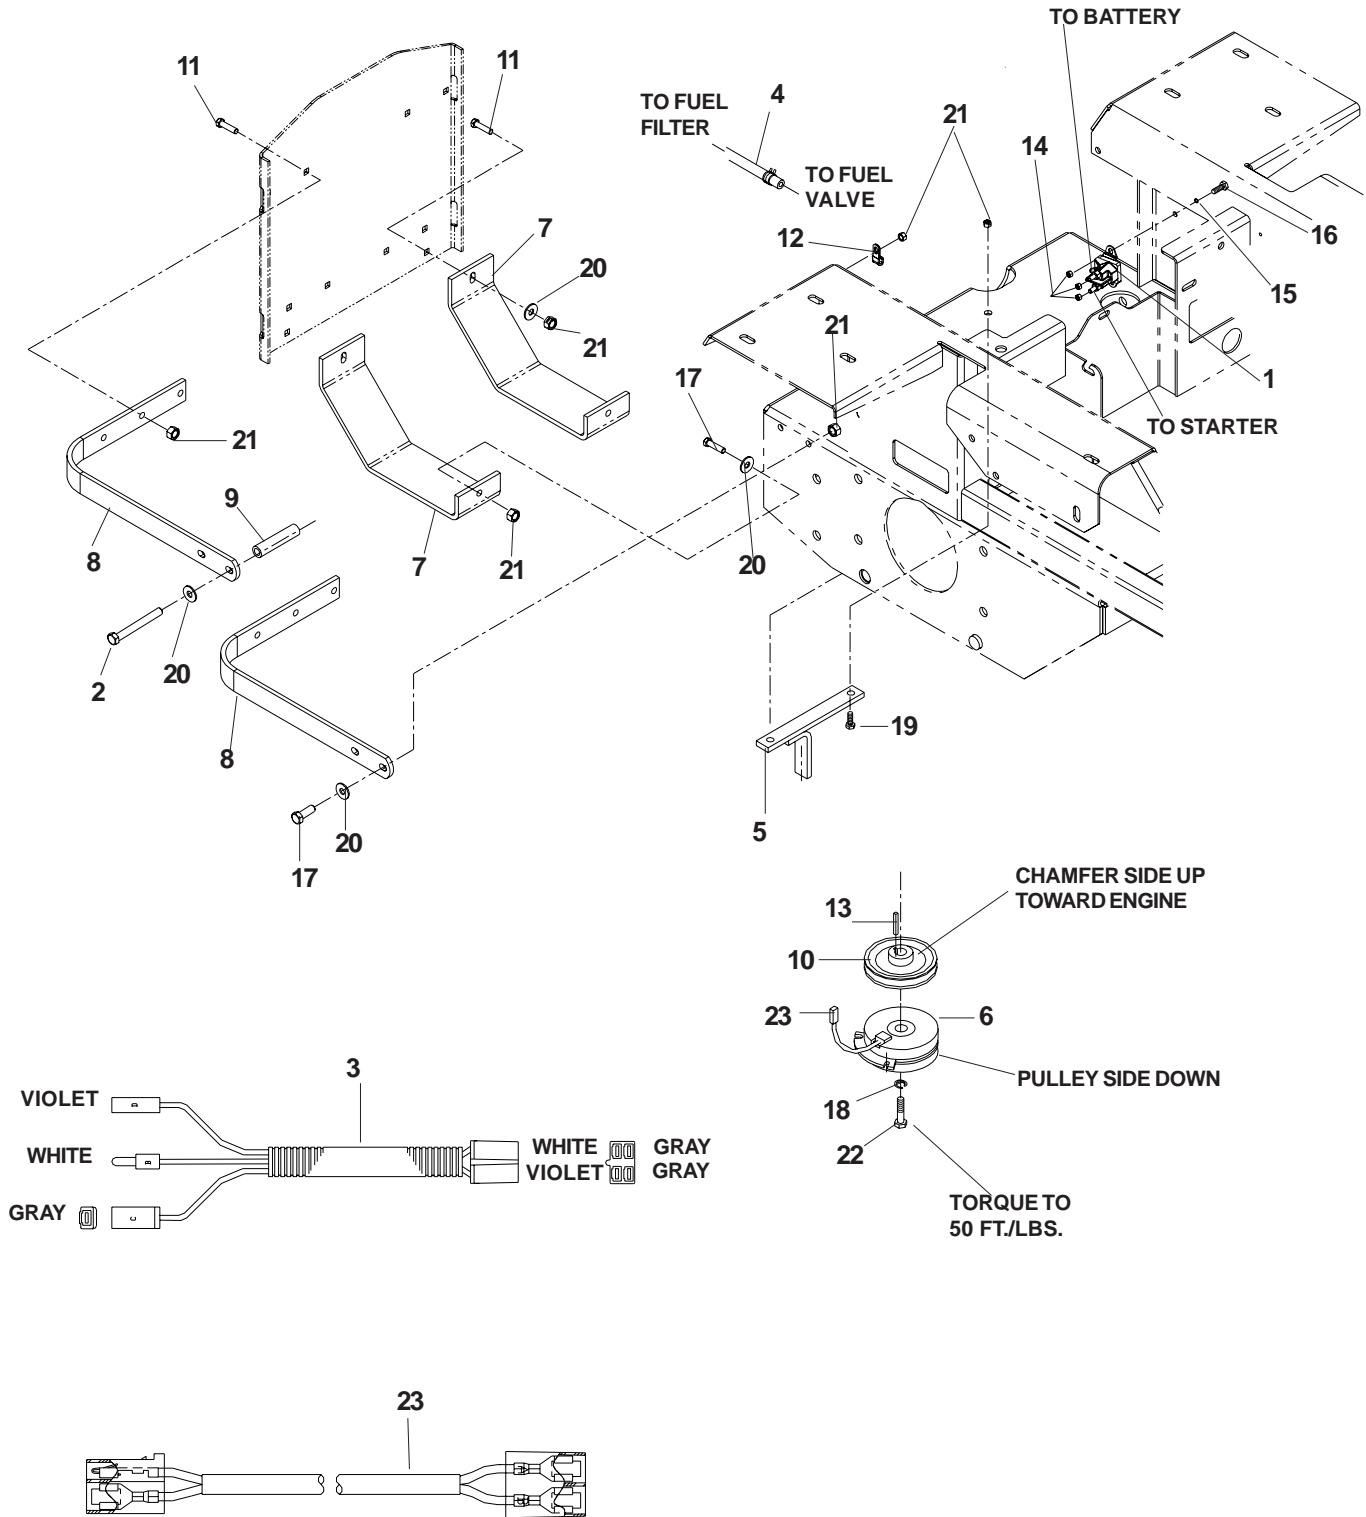

KAWASAKI 17 & 19 HP ENGINE ASSEMBLY

MODELS: 968999254, 968999255

KAWASAKI 17 & 19 HP ENGINE ASSEMBLY

MODELS: 968999254, 968999255

ITEM	PART NO.	QTY.	DESCRIPTION
1	539 101714	1	SOLENOID
2	539 102335	1	HCS, 5/16-18 X 4, GR5
3	539 104415	1	PIGTAIL, KAWASAKI
4	539 105281	1	FUEL LINE HOSE
5	539 106819	1	CLUTCH TIE DOWN
6	539 105804	1	CLUTCH
7	539 106957	2	SKID PLATE
8	539 106961	4	STRAP
9	539 106962	1	SPACER
10	539 106992	1	PULLEY
11	539 107271	10	RHSNB, 5/16-18 X 1, GR5
12	539 109867	1	CLAMP, DOUBLE TUBE
13	539 912757	1	KEY, 1/4 SQ X 1 1/4
14	539 976978	5	NUT, 1/4-20, NYLOC
15	539 990053	2	WASHER, 1/4
16	539 990072	2	HCS, 1/4-20 X 5/8, GR5
17	539 990209	7	HCS, 5/16-18 X 1, GR5
18	539 990247	1	LOCKWASHER, 7/16
19	539 990669	4	HCS, 5/16-18 X 1 3/4, GR5
20	539 990692	10	WASHER, 5/16
21	539 990717	22	NUT, 5/16-18, NYLOC
22	539 991120	1	HCS, 7/16-20 X 2 1/2, GR5
23	539 105637	1	CLUTCH HARNESS
	539 102757	1	CABLE (NOT SHOWN)
	539 102759	2	INSULATOR, BATTERY (NOT SHOWN)