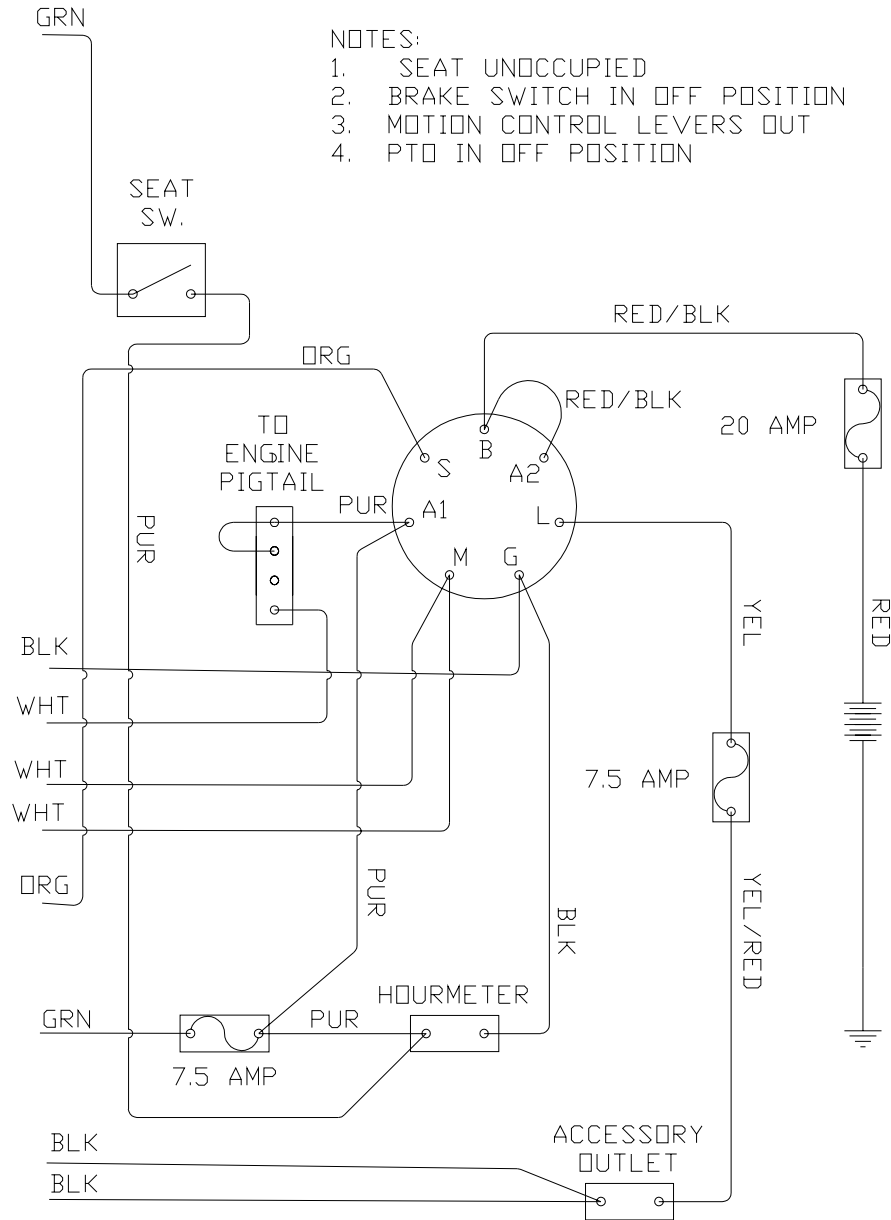

WIRING DIAGRAM

NOTES:

1. SEAT UNOCCUPIED
2. BRAKE SWITCH IN OFF POSITION
3. MOTION CONTROL LEVERS OUT
4. PTO IN OFF POSITION

KEY SWITCH POSITIONS

POSITION 1 - OFF

POSITION 2 - RUN1

POSITION 3 - RUN2

POSITION 4 - START