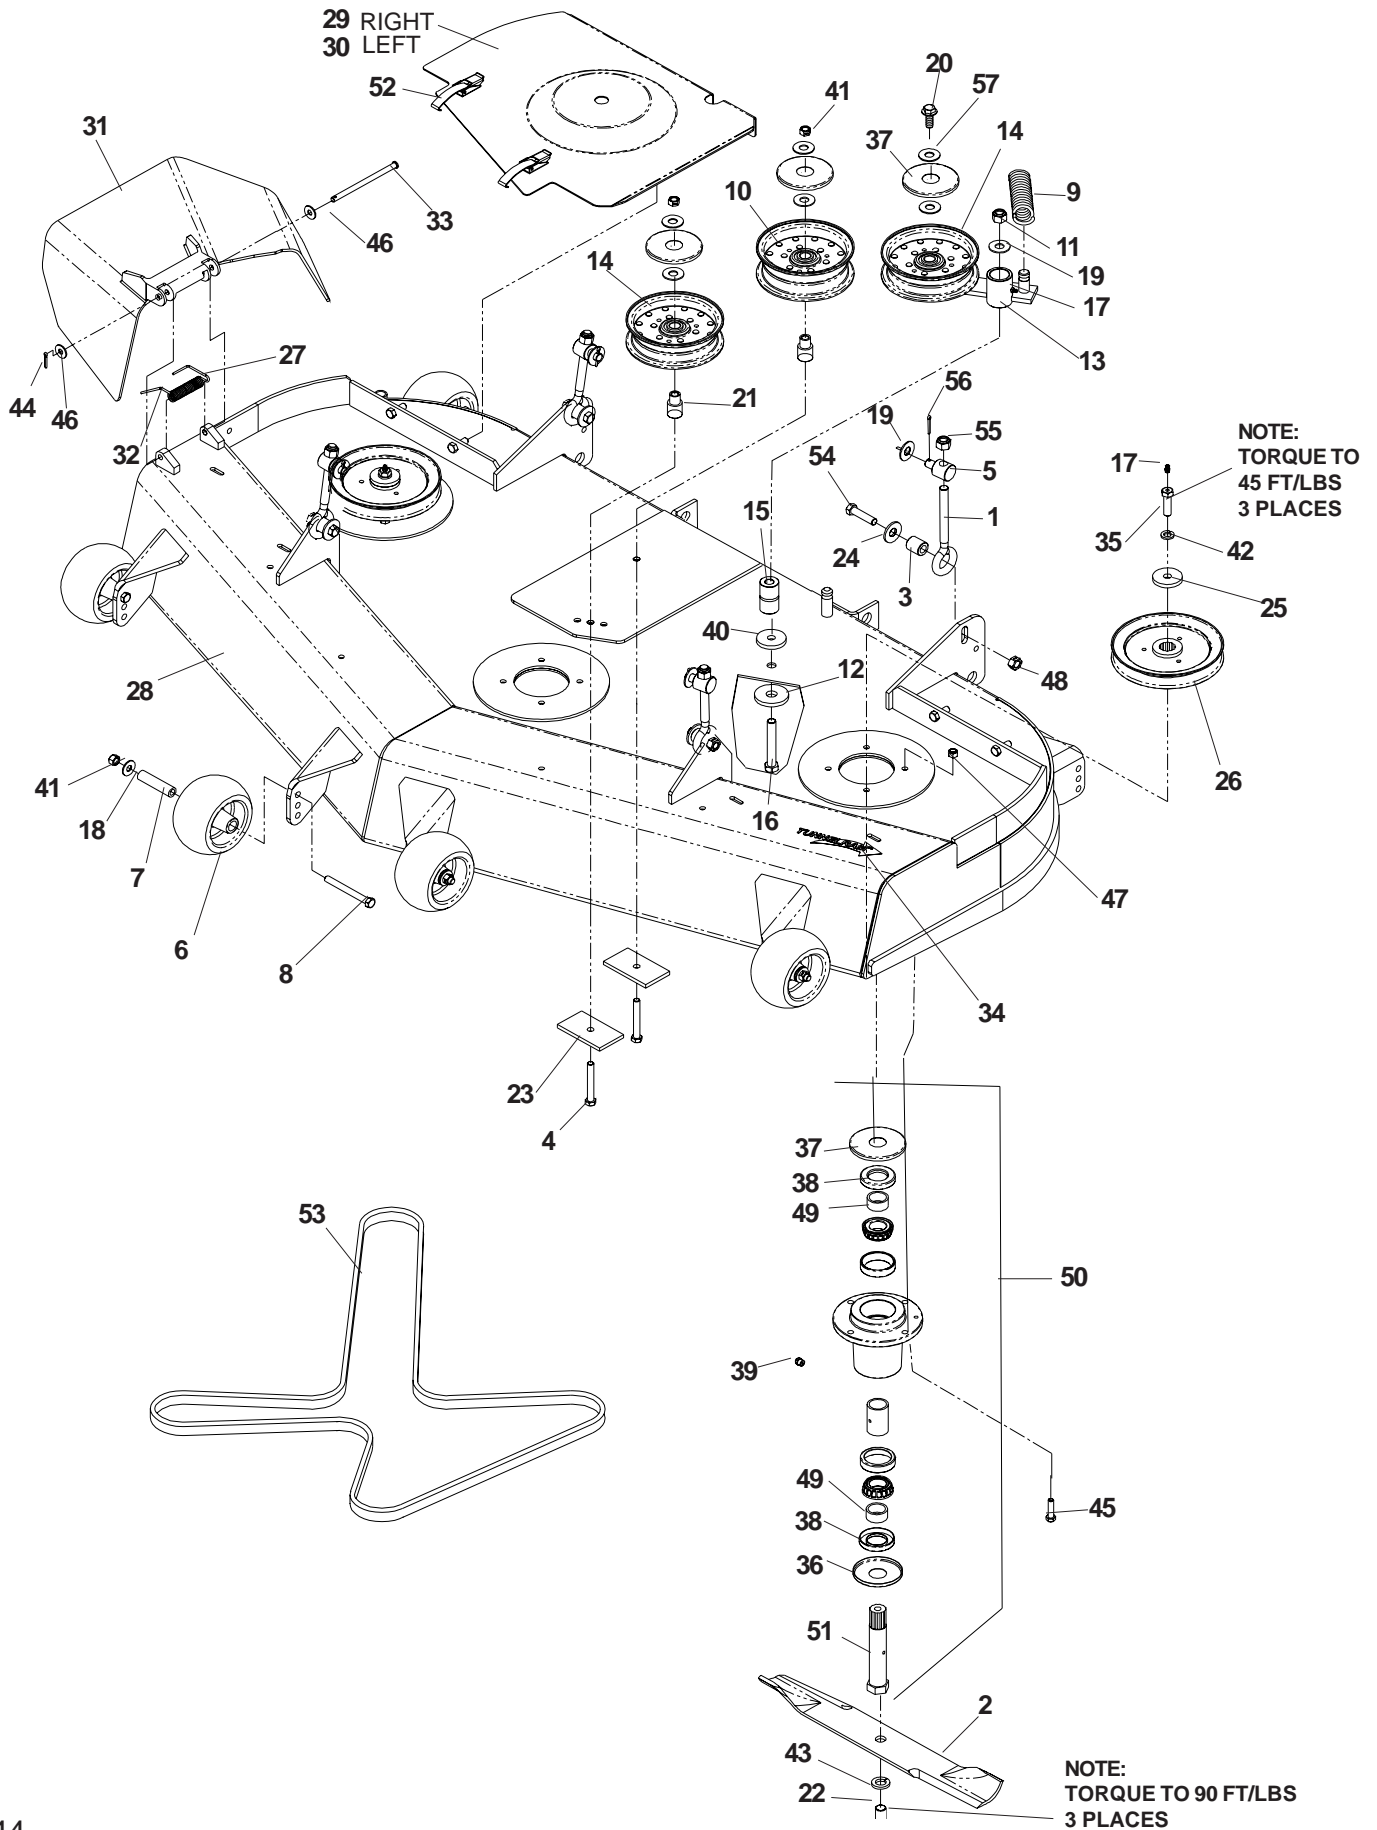

61" DECK ASSEMBLY

61" DECK ASSEMBLY

ITEM	PART NO.	QTY.	DESCRIPTION
1	539 119227	4	EYEBOLT
2	539 101733	3	BLADE, 21"
3	539 114404	4	SPACER
4	539 102612	2	HCS, 3/8-16 X 2 3/4, GR5
5	539 114405	4	SWIVEL
6	539 102643	6	ROLLER, ANTI SCALP
7	539 102698	6	BUSHING
8	539 102754	3	HCS, 3/8-16 X 3 1/2, GR8
9	539 105192	1	SPRING, EXTENSION
10	539 103258	1	PULLEY, IDLER
11	539 101331	1	NUT, 1/2-13, NYLOC
12	539 102243	1	WASHER, .65
13	539 103230	1	IDLER ARM
14	539 103257	2	PULLEY, IDLER
15	539 103427	1	BUSHING, PIVOT
16	539 103433	1	HCS, 1/2-13 X 3 1/4, GR5
17	539 976998	4	ZERK, STRAIGHT, 1/4-28
18	539 990517	6	WASHER, 3/8
19	539 990550	5	WASHER, 9/16
20	539 990582	1	HCS, 3/8-16 X 1, GR5
21	539 103295	2	BUSHING, IDLER
22	539 103299	3	HCS, 5/8-18 X 1 1/4, GR5
23	539 103303	2	PAD
24	539 112484	4	SPRING WASHER, 1/2
25	539 106504	3	WASHER, .469
26	539 107278	3	PULLEY
27	539 107627	2	CAP-SLEEVE
28	539 111378	1	DECK W/DECALS
29	539 109493	1	BELT SHIELD, RIGHT
30	539 109494	1	BELT SHIELD, LEFT
31	539 110734	1	DISCHARGE CHUTE
32	539 110735	1	SPRING, TORSION
33	539 110736	1	PIN-CLEVIS, 5/16 DIA. X 5.19
34	539 111561	1	DECAL, TUNNELRAM
35	539 112120	3	HCS, 7/16-20 X 1 1/2, GR8, SPEC
36	539 108449	1	BOTTOM DUST CAP
37	539 108450	6	TOP DUST CAP
38	539 108754	2	SHAFT SEAL
39	539 977326	1	PLUG, VENTED
40	539 113104	1	WASHER, 1/2
41	539 976979	8	NUT, 3/8-16, NYLOC
42	539 990247	3	LOCKWASHER, 7/16
43	539 990333	3	LOCKWASHER, 5/8
44	539 990365	1	PIN COTTER, 1/8 X 3/4
45	539 990627	12	HCS, 5/16-18 X 1 1/4, GR5
46	539 990692	2	WASHER, 5/16
47	539 990717	12	NUT, 5/16-18, NYLOC
48	539 990839	4	NUT, 7/16-14, CENTERLOCK, GR A
49	539 108758	2	TOP & BOTTOM SPACER
50	539 108773	3	SPINDLE ASSEMBLY
51	539 112122	1	SPINDLE
52	539 109660	2	DRAW LATCH
53	539 108656	1	DECK BELT
54	539 108073	4	HCS, 7/16-14 X 1 3/4, GR5
55	539 101331	4	NUT, 1/2-13, NYLOC
56	539 109246	4	PIN COTTER, 1/8 X 1
57	539 111897	6	WASHER, 3/8, SPEC