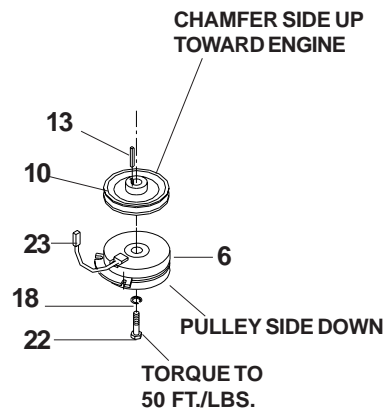

SEAT ASSEMBLY

MODELS: 968999307

SEAT ASSEMBLY

MODELS: 968999307

ITEM	PART NO.	QTY.	DESCRIPTION
1	539 107859	1	SEAT, SUSPENSION
2	539 110644	1	SEAT LATCH BRACKET
3	539 110645	1	TORISON SPRING
4	539 110646	1	SEAT LATCH ROD
5	539 110816	1	SEAT MOUNT
6	539 112034	2	HCS, 7/16-20 X 3/4, GR5
7	539 990870	2	RING-RETAINING
8	539 990717	4	NUT, 5/16-18, NYLOC
	539 111026	1	SEAT BELT (NOT SHOWN)

KAWASAKI 21 HP ENGINE ASSEMBLY

MODELS: 968999256

KAWASAKI 21 HP ENGINE ASSEMBLY

MODELS: 968999256

ITEM	PART NO.	QTY.	DESCRIPTION
1	539 101714	1	SOLENOID
2	539 102335	1	HCS, 5/16-18 X 4, GR5
3	539 104415	1	PIGTAIL, KAWASAKI
4	539 105281	1	FUEL LINE HOSE
5	539 106819	1	CLUTCH TIE DOWN
6	539 106880	1	CLUTCH
7	539 106957	2	SKID PLATE
8	539 106961	4	STRAP
9	539 106962	1	SPACER
10	539 106992	1	PULLEY
11	539 107271	10	RHSNB, 5/16-18 X 1, GR5
12	539 109867	1	CLAMP, DOUBLE TUBE
13	539 912757	1	KEY, 1/4 SQ X 1 1/4
14	539 976978	5	NUT, 1/4-20, NYLOC
15	539 990053	2	WASHER, 1/4
16	539 990072	2	HCS, 1/4-20 X 5/8, GR5
17	539 990209	7	HCS, 5/16-18 X 1, GR5
18	539 990247	1	LOCKWASHER, 7/16
19	539 990669	4	HCS, 5/16-18 X 1 3/4, GR5
20	539 990692	10	WASHER, 5/16
21	539 990717	22	NUT, 5/16-18, NYLOC
22	539 991120	1	HCS, 7/16-20 X 2 1/2, GR5
23	539 105637	1	CLUTCH HARNESS
	539 102757	1	CABLE (NOT SHOWN)
	539 102759	2	INSULATOR, BATTERY (NOT SHOWN)