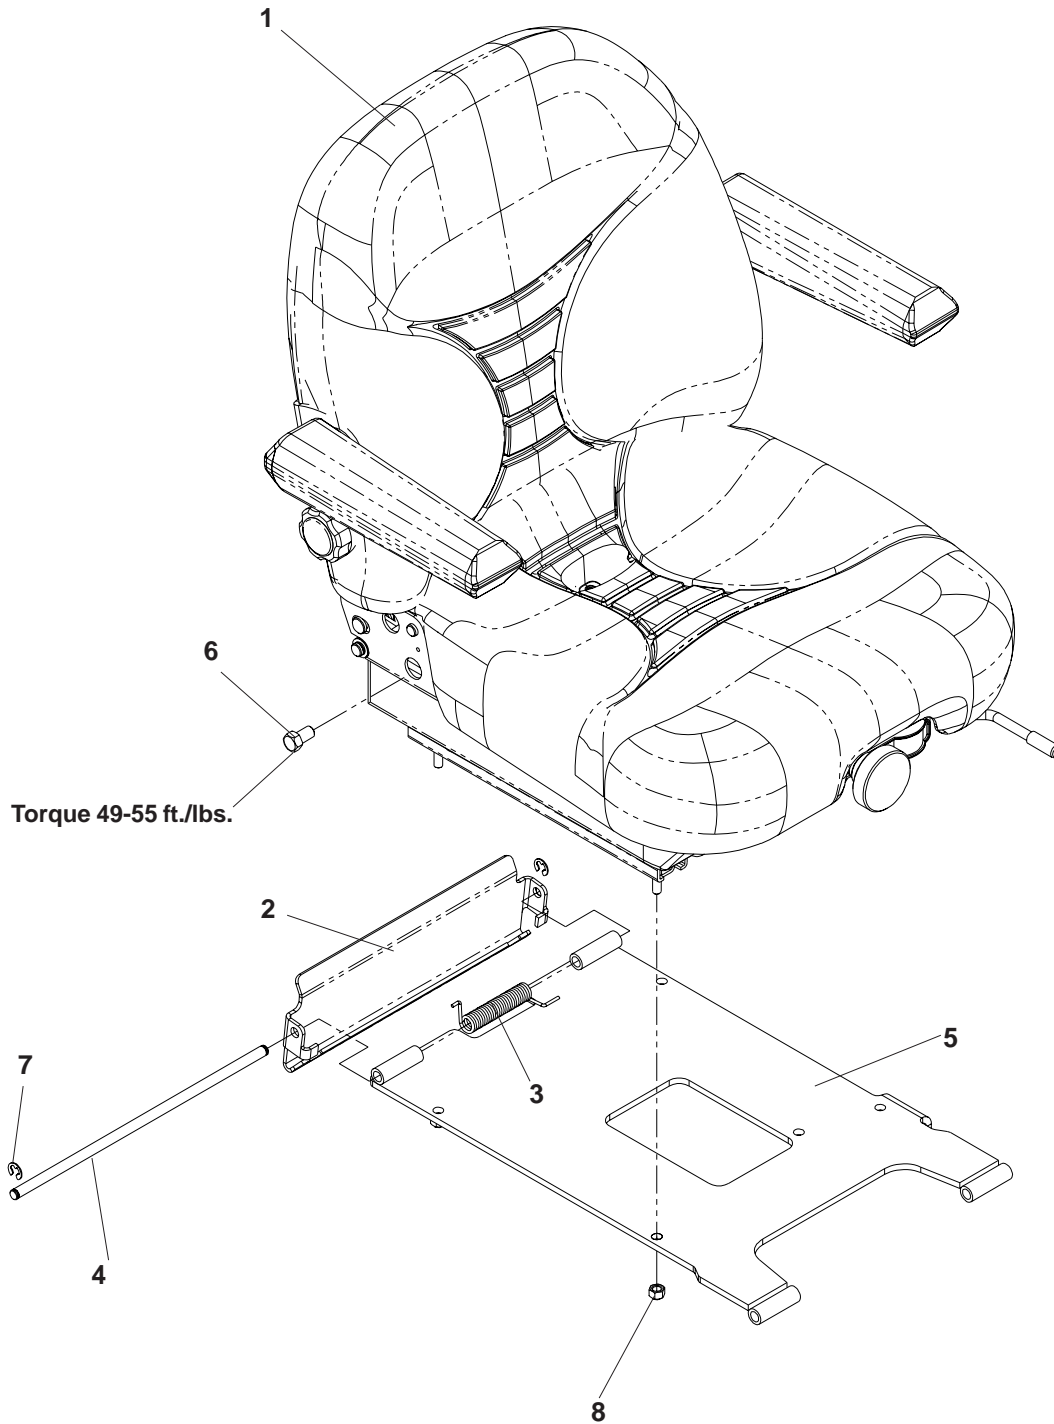

SEAT ASSEMBLY

MODELS: 968999307

SEAT ASSEMBLY

MODELS: 968999307

ITEM	PART NO.	QTY.	DESCRIPTION
1	539 107859	1	SEAT, SUSPENSION
2	539 110644	1	SEAT LATCH BRACKET
3	539 110645	1	TORISON SPRING
4	539 110646	1	SEAT LATCH ROD
5	539 110816	1	SEAT MOUNT
6	539 112034	2	HCS, 7/16-20 X 3/4, GR5
7	539 990870	2	RING-RETAINING
8	539 990717	4	NUT, 5/16-18, NYLOC
	539 111026	1	SEAT BELT (NOT SHOWN)