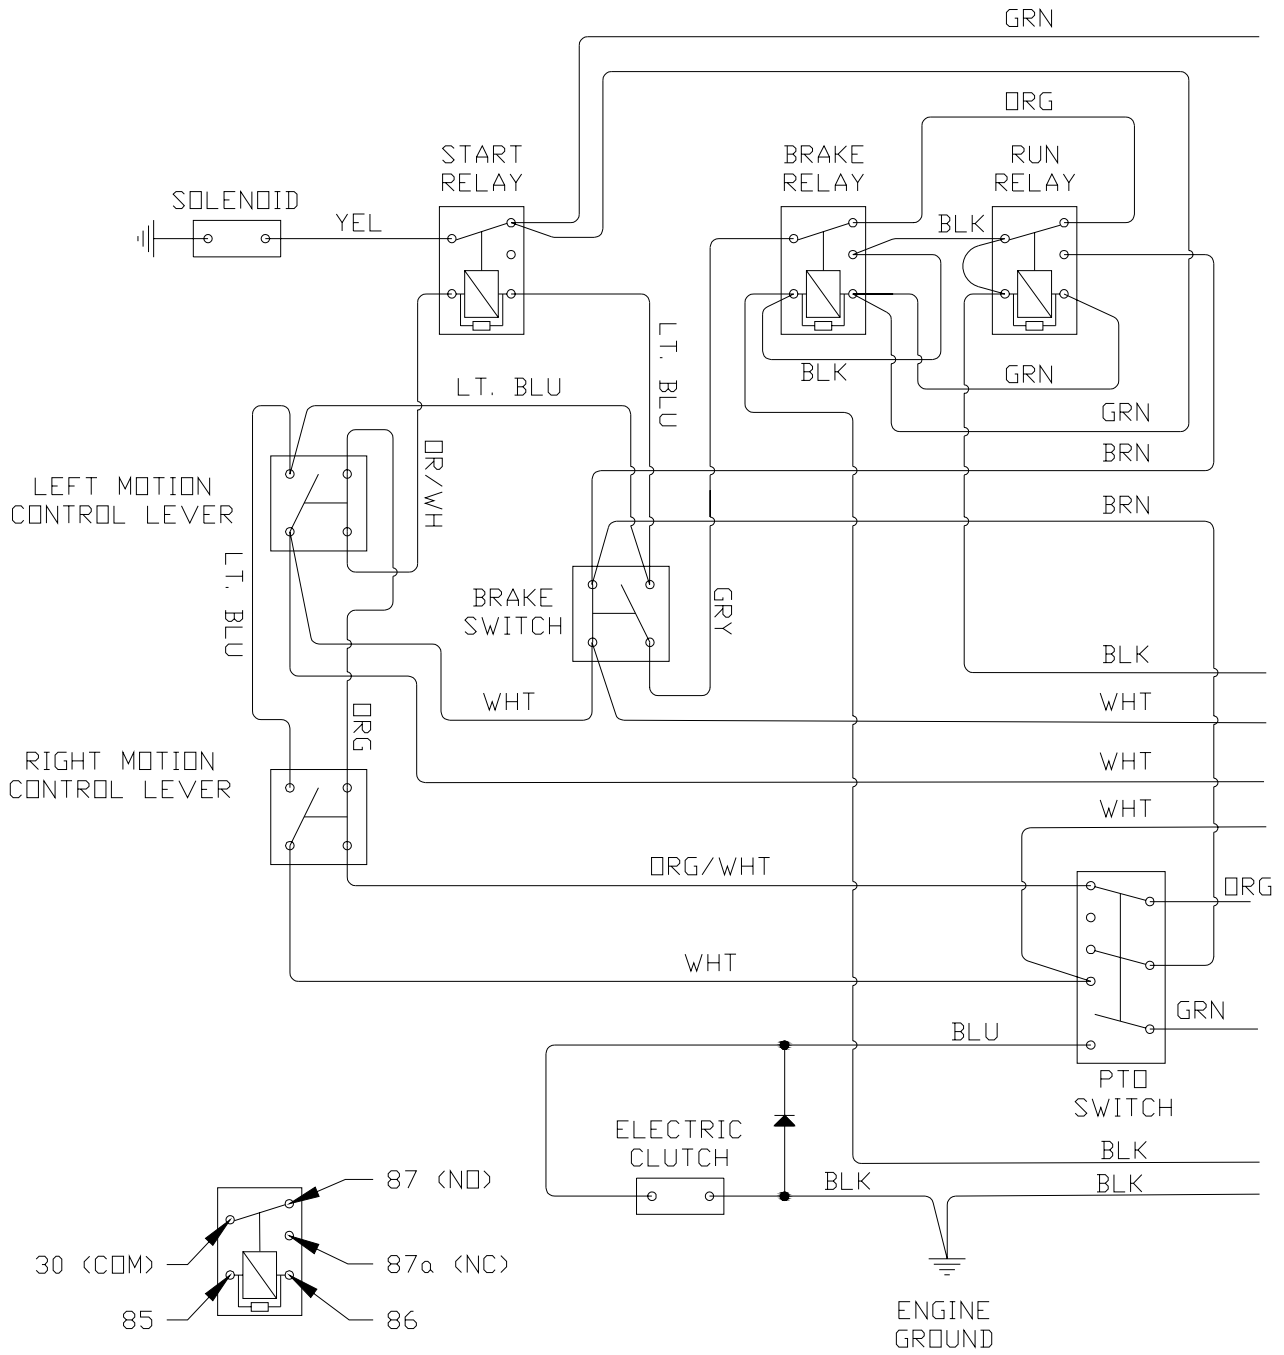

WIRING DIAGRAM