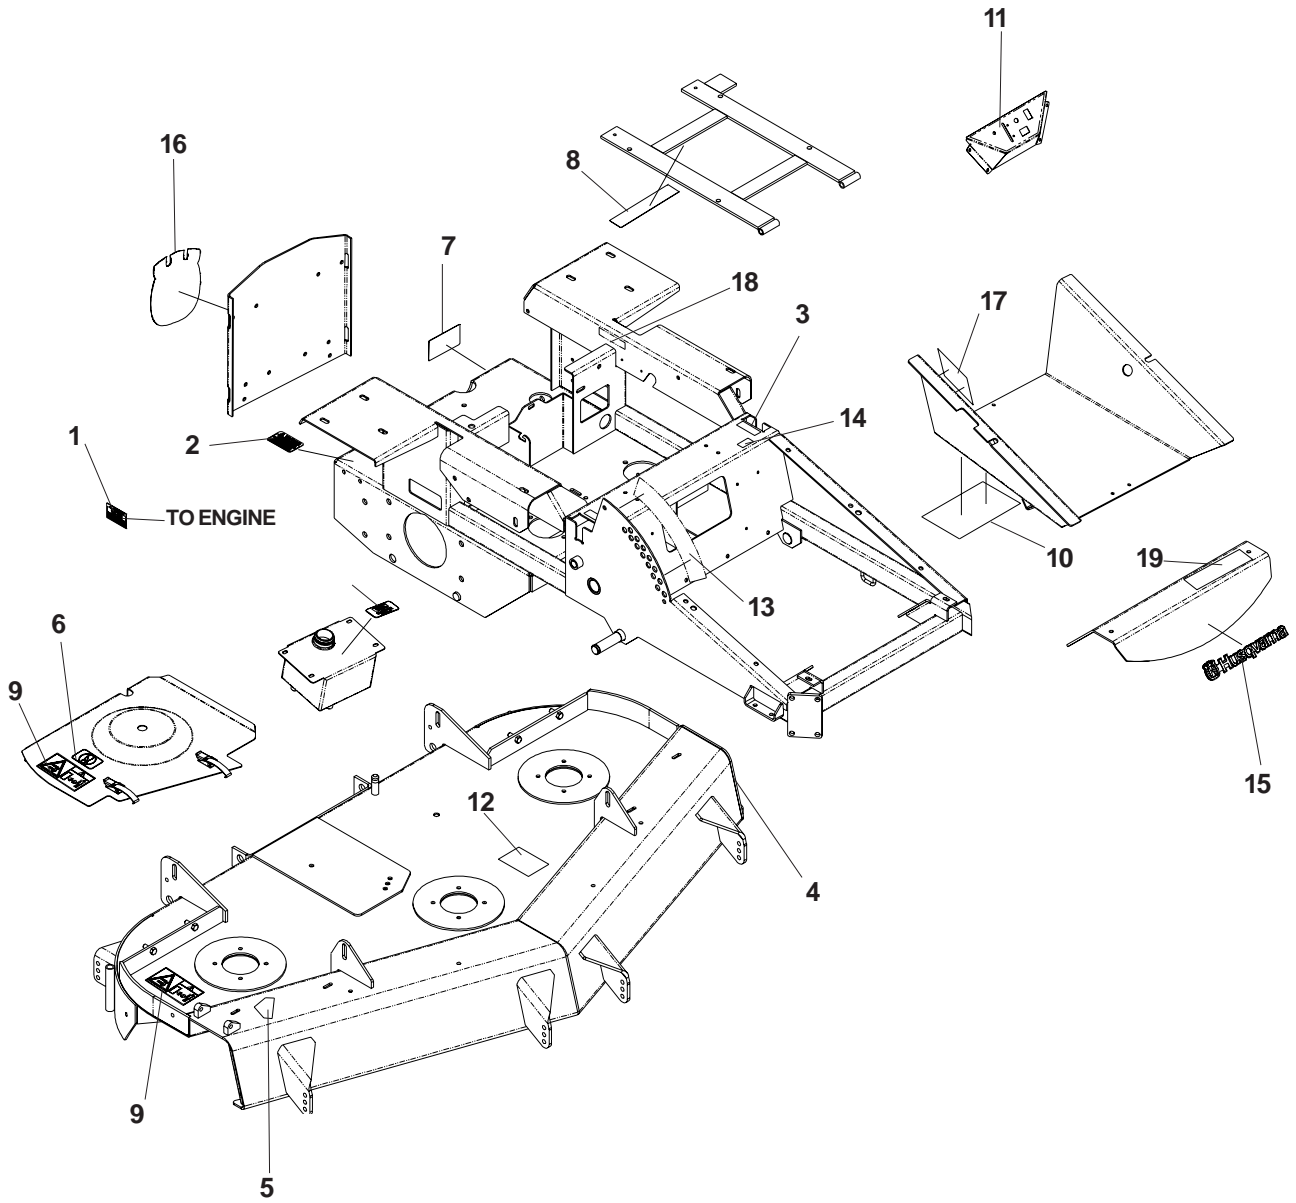

DECALS

DECALS

ITEM PART NO. QTY. DESCRIPTION

1	539 100128	1	DECAL, EXHAUST
2	539 101881	1	DECAL, PROP 65
3	539 103333	2	DECAL, MOTION CONTROL
4	539 105071	1	DECAL, NASCAR
5	539 913010	1	DECAL, WARNING
6	539 105743	2	DECAL, EURO NO STEP
7	539 105744	1	DECAL, EURO DANGER, BELT
8	539 105745	1	DECAL, EURO BATTERY WARNING
9	539 105746	2	DECAL, EURO SEVERING
10	539 107289	1	DECAL, SERVICE
11	539 110956	1	DECAL, CONSOLE
12	539 110967	1	DECAL, BELT ROUTING
13	539 110973	1	DECAL, HEIGHT ADJUSTMENT
14	539 110974	1	DECAL, H.S.T.
15	539 111047	1	DECAL, HUSQVARNA
16	539 111055	1	DECAL, CROWN
17	539 111575	1	DECAL, WARNING
18	539 111597	1	DECAL, RELAYS
19	539 111070	1	DECAL, IZ4217
	539 111065	1	DECAL, IZ4817
	539 111058	1	DECAL, IZ4821
	539 111064	1	DECAL, IZ5223
	539 112677	1	DECAL, IZ5225
	539 112679	1	DECAL, IZ6125
	539 102670	1	DECAL, FUEL VALVE (NOT SHOWN)
	539 105301	1	DECAL, MOBIL (NOT SHOWN)
	539 109909	1	DECAL, MICH SEAT, HUSQVARNA (NOT SHOWN)