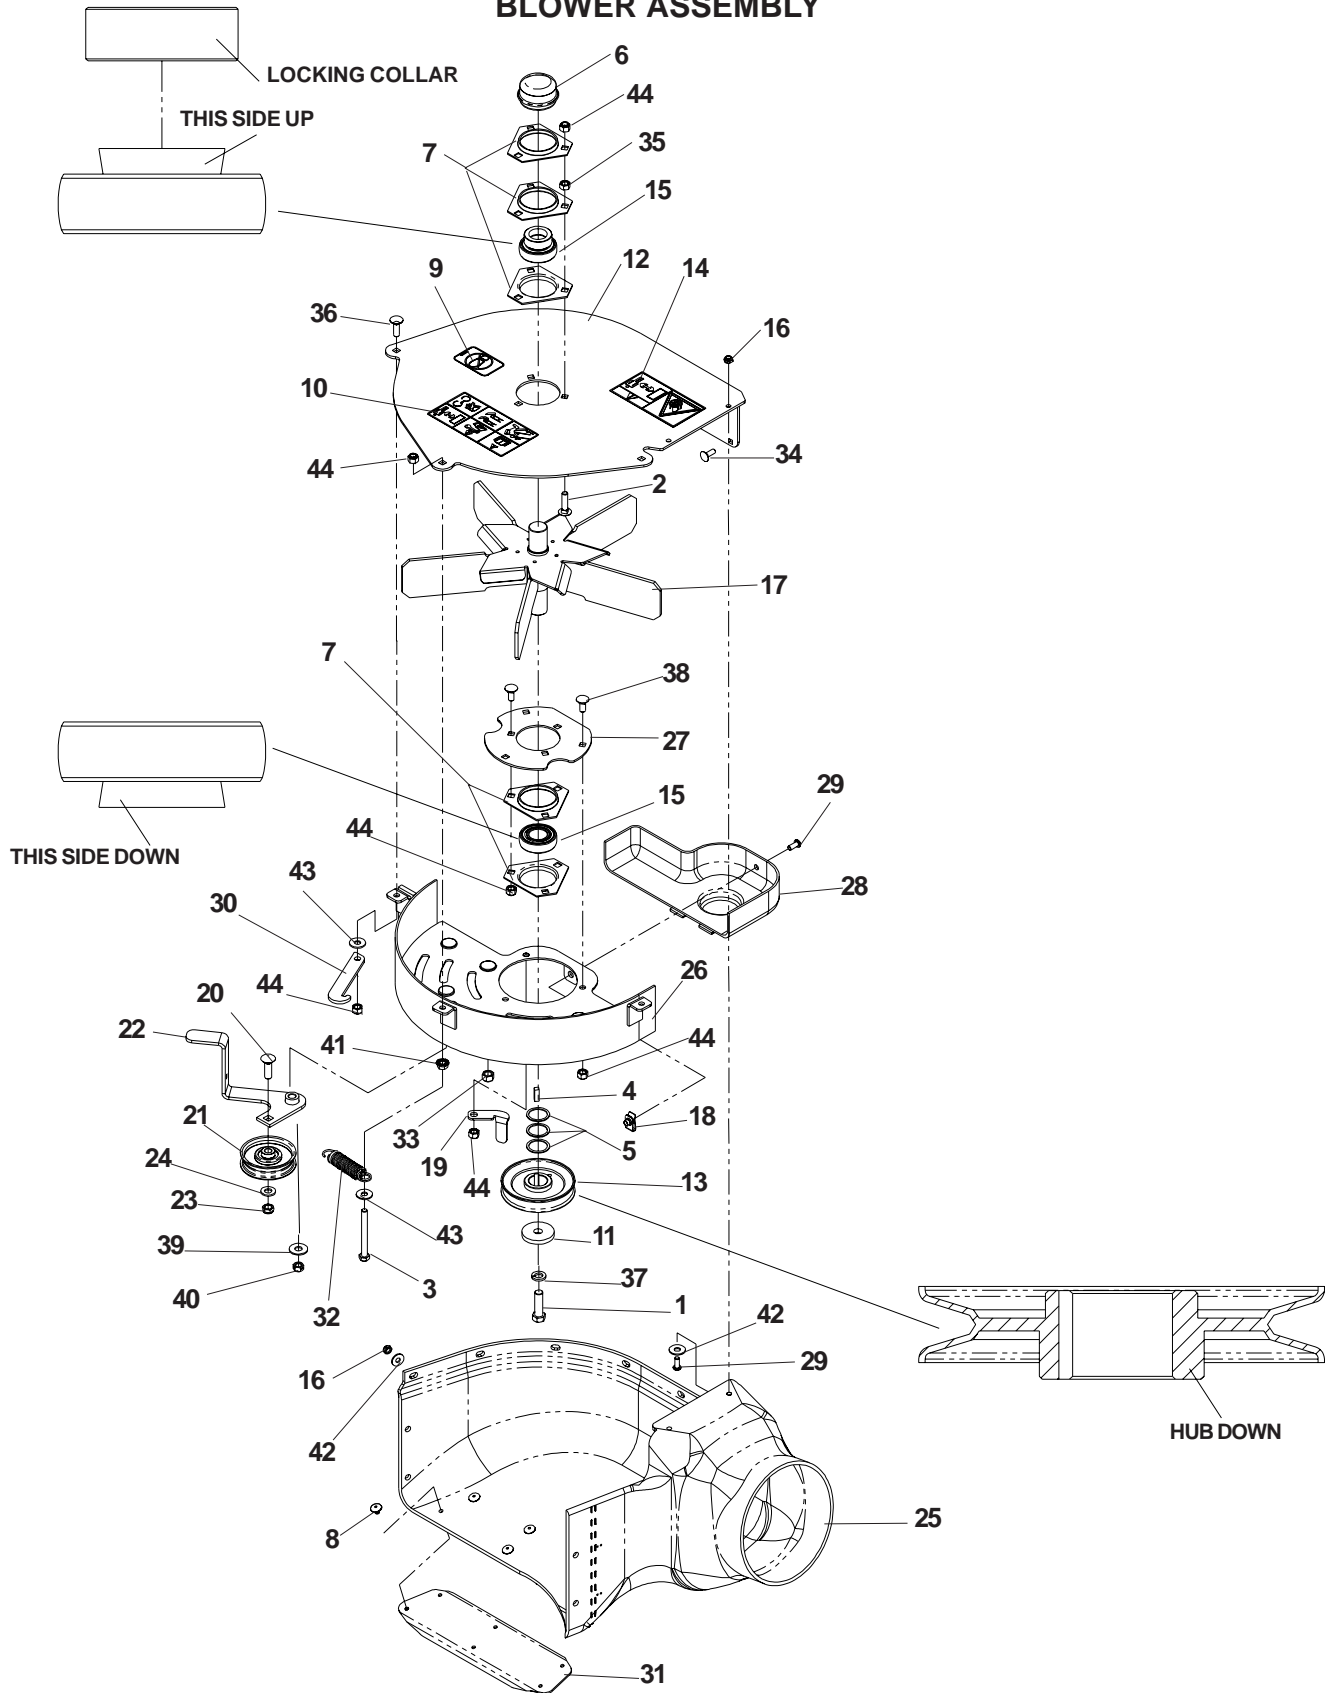

ACCESSORIES

COLLECTION SYSTEM HCS9 - 539 11 12-80 BLOWER ASSEMBLY

ACCESSORIES

COLLECTION SYSTEM

HCS9 - 539 11 12-80

BLOWER ASSEMBLY

ITEM	PART NO.	QTY.	DESCRIPTION
1	539 100141	1	HCS, 7/16-20 X 1 1/2, GR5
2	539 100472	3	RHSNB, 5/16-18 X 1 1/4, GR5
3	539 101721	1	HCS, 5/16-18 X 2 3/4, GR5
4	539 102067	1	KEY, 1/4 SQ X 3/4
5	539 102244	3	BUSHING
6	539 102535	1	CAP, GREASE
7	539 102691	5	BUSHING, FLANGE
8	539 102744	6	RIVET, 3/16 X 1/4
9	539 105743	1	DECAL, EURO NO STEP
10	539 105785	1	DECAL, EURO WARNING
11	539 106504	1	WASHER, 15/32
12	539 111331	1	FAN COVER W/DECALS
13	539 106713	1	SHEAVE, 4"
14	539 106741	1	DECAL, EURO IMPELLER
15	539 106786	2	BEARING
16	539 108120	8	NUT, 1/4-20, THIN NYLOC
17	539 110111	1	FAN
18	539 110813	1	U TYPE RETAINER, 1/4C
19	539 111184	1	BELT GUIDE
20	539 100413	1	RHSNB, 3/8-16 X 1 1/4, GR5
21	539 106721	1	IDLER
22	539 111218	1	IDLER ARM
23	539 200282	1	NUT, 3/8-16, THIN NYLOC
24	539 990122	1	WASHER, 3/8
25	539 111220	1	BLOWER HOUSING
26	539 111225	1	FLOOR WELDMENT
27	539 111227	1	BEARING PLATE
28	539 111228	1	PULLEY SHIELD
29	539 111229	3	SCREW, 1/4-20 X 5/8
30	539 111265	1	KEEPER, IDLER
31	539 111340	1	BLOWER SUPPORT
32	539 916159	1	SPRING
33	539 976979	4	NUT, 3/8-16, NYLOC
34	539 990074	6	RHSNB, 1/4-20 X 3/4, GR2
35	539 990196	3	NUT, 5/16-18
36	539 990208	1	RHSNB, 5/16-18 X 1, GR5
37	539 990247	1	LOCKWASHER, 7/16
38	539 990316	7	RHSNB, 5/16-18 X 3/4, GR5
39	539 990517	1	WASHER, 3/8
40	539 990546	1	NUT, 3/8-16, CENTERLOCK
41	539 990585	1	NUT, 5/16-18, WHIZLK
42	539 990598	8	WASHER, 1/4
43	539 990692	2	WASHER, 5/16
44	539 990717	12	NUT, 5/16-18, NYLOC