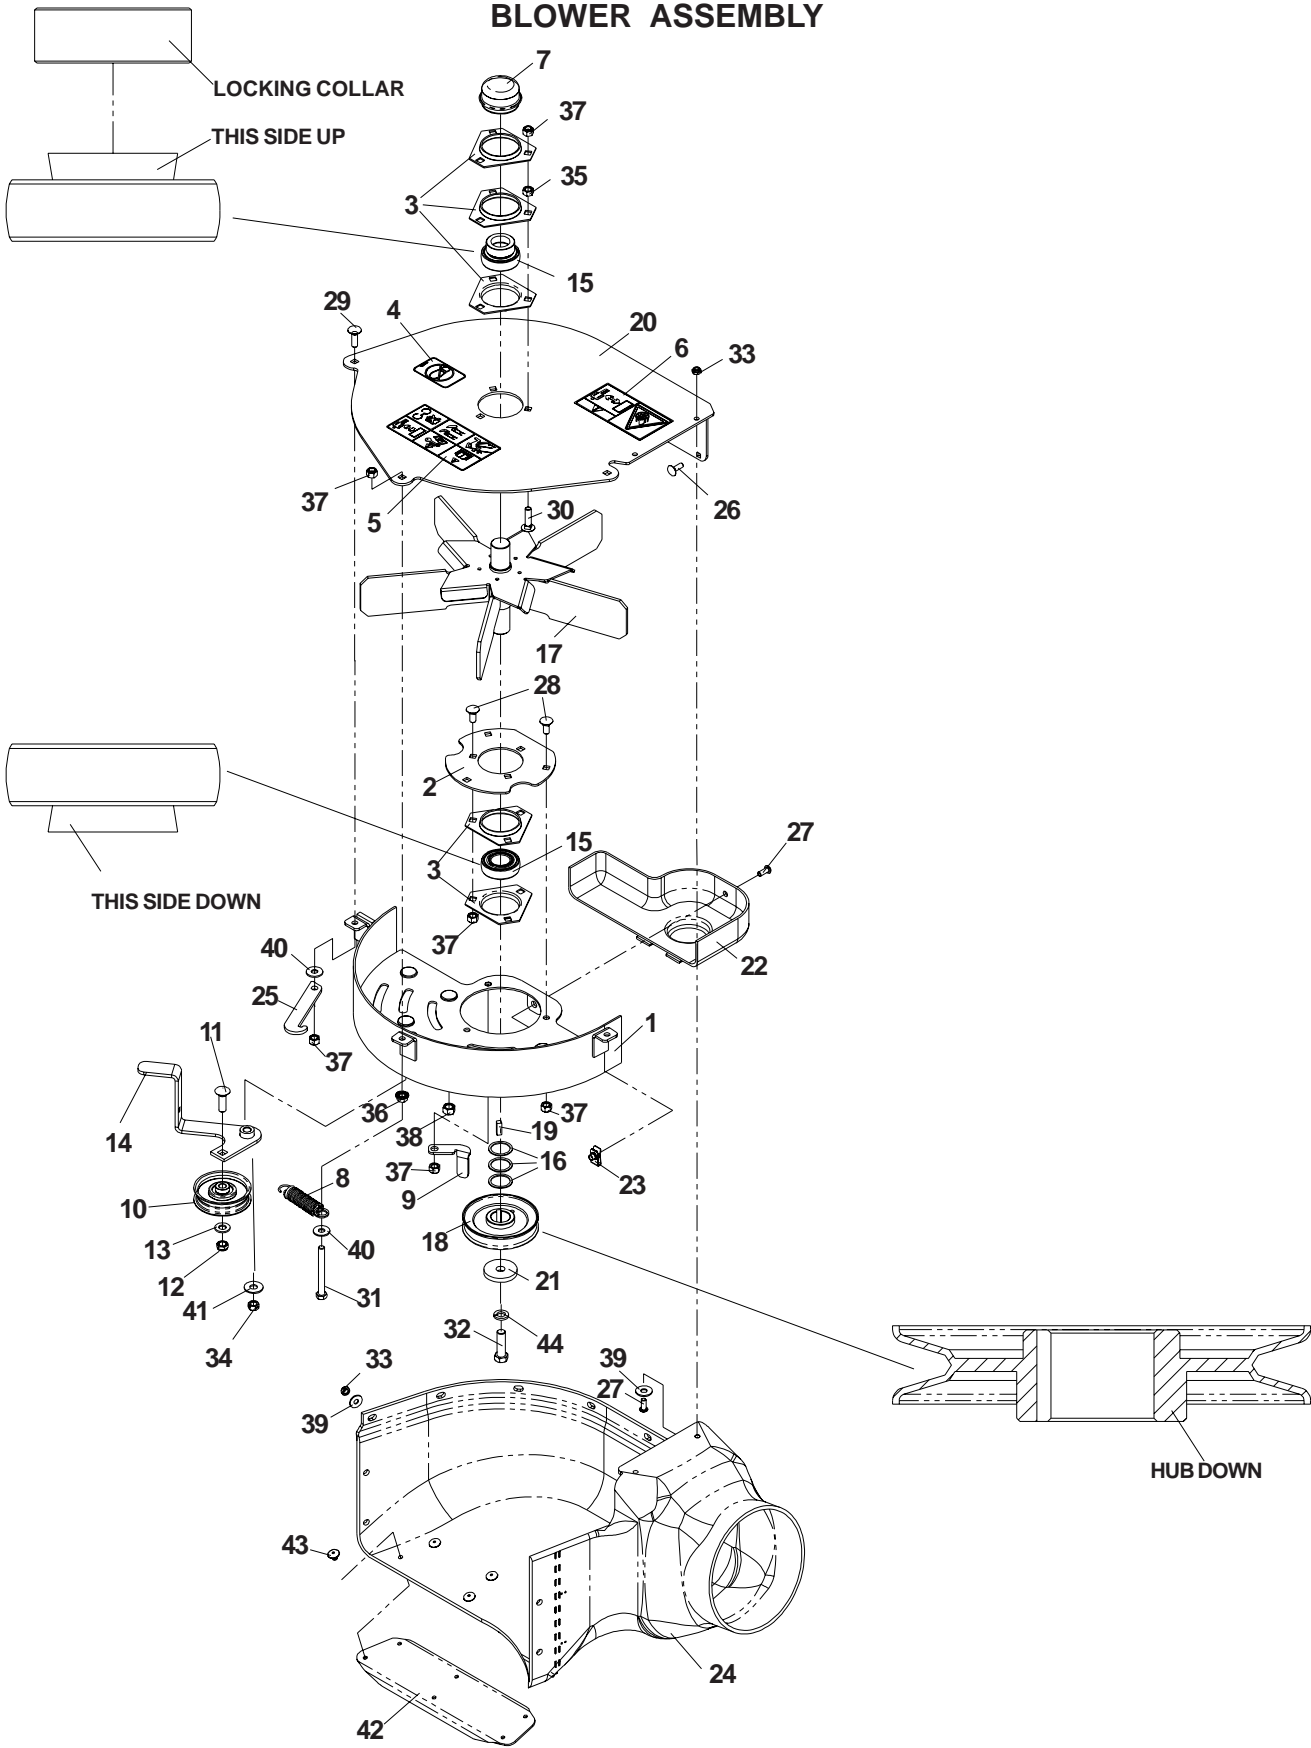

ACCESSORIES

COLLECTION SYSTEM DFS - 539 11 3706 BLOWER ASSEMBLY

ACCESSORIES

COLLECTION SYSTEM

DFS - 539 11 3706

BLOWER ASSEMBLY

ITEM	PART NO.	QTY	DESCRIPTION
1	539111225	1	FLOOR WELDMENT
2	539111227	1	BEARING PLATE
3	539102691	5	FLANGETTE
4	539105743	1	DECAL, NO STEP
5	539105785	1	DECAL, WARNING
6	539106741	1	DECAL, SERVING
7	539102535	1	GREASE CAP
8	539916159	1	SPRING
9	539111184	1	BELT GUIDE
10	539106721	1	IDLER
11	539100413	1	RHSNB, 3/8-16 X 1 1/4, GR5
12	539200282	1	NUT, 3/8-16, JAM NYLOC
13	539990122	1	WASHER, 3/8, SAE
14	539111218	1	IDLER ARM
15	539106786	2	BEARING
16	539102244	3	BUSHING, MACHINE, 18 GA
17	539111332	1	FAN WELDMENT
18	539106713	1	SHEAVE, 4"
19	539102067	1	KEY, 1/4" SQ. X 3/4"
20	539111331	1	FAN COVER
21	539106504	1	WASHER, HEAVY
22	539111228	1	PULLEY SHIELD
23	539110813	1	RETAINER, 1/4C, "U" TYPE
24	539111220	1	BLOWER HOUSING
25	539111265	1	KEEPER, IDLER
26	539990074	6	RHSNB, 1/4-20 X 3/4, GR2
27	539111229	3	SCREW, 1/4-20 X 5/8, BTN, SKT HD
28	539880316	7	RHSNB, 5/16 X 3/4
29	539990208	1	RHSNB, 5/16-18 X 1, GR5
30	539100472	3	RHSNB, 5/16C X 1 1/4
31	539101721	1	HCS, 5/16-18 X 2 3/4, GR5
32	539100141	1	HCS, 7/16-20 X 1 1/2, GR5
33	539108120	8	NUT, 1/4C, THIN NYLOC
34	53999184	1	NUT, 5/16C, CENTERLOCK
35	539990196	3	NUT, 5/16C
36	539990585	1	NUT, 5/16C
37	539990717	12	NUT, 5/16C, NYLOC
38	539976979	4	NUT, 3/8C, NYLOC
39	539990598	8	WASHER, 1/4
40	539990692	2	WASHER, 5/16
41	539990517	1	WASHER, 3/8
42	539111340	1	BLOWER SUPPORT
43	539102744	6	RIVET
44	539990247	1	LOCKWASHER, 7/16