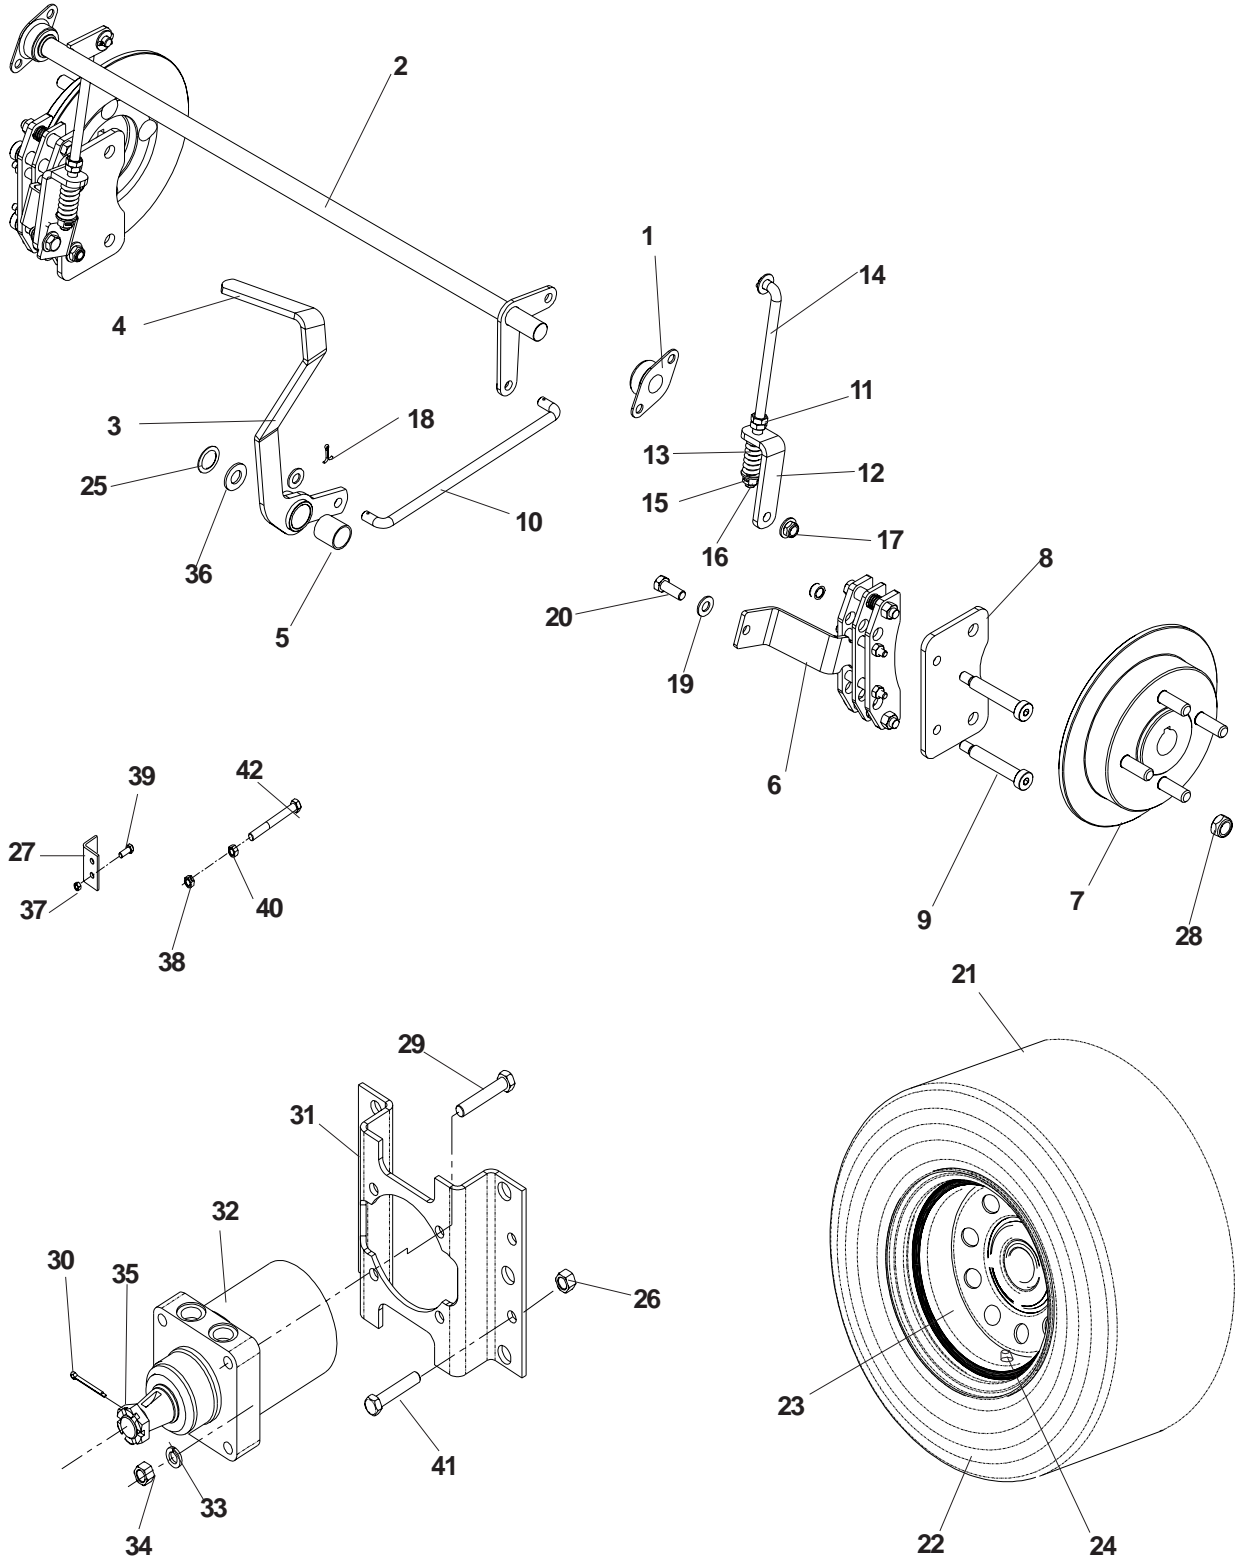

PARK BRAKE ASSEMBLY (TL)

MODELS: 968999256, 968999258, 968999307,
968999308, 968999526

PARK BRAKE ASSEMBLY (TL)

**MODELS: 968999256, 968999258, 968999307,
968999308, 968999526**

ITEM	PART NO.	QTY.	DESCRIPTION
1	539 102797	2	BUSHING
2	539 106969	1	BRAKE CROSS SHAFT
3	539 108616	1	BRAKE LEVER
4	539 105036	1	GRIP PARK BRAKE
5	539 108619	1	BUSHING
6	539 113944	2	CALIPER
7	539 113945	2	HUB
8	539 113948	2	PLATE, BRAKE
9	539 113951	4	SCREW, 3/8-16 X 2 1/2, SKT HD
10	539 113954	1	LINKAGE, BRAKE
11	539 108732	2	NUT, 3/8-24, JAM
12	539 113950	1	L BRACKET
13	539 113952	1	SPRING
14	539 113955	1	LINKAGE, REAR BRAKE
15	539 990122	1	WASHER, 3/8, SAE
16	539 990289	1	NUT, 3/8-24, CENTERLOCK, GR5
17	539 200282	6	NUT, 3/8-16, THIN NYLOC
18	539 990037	4	PIN COTTER, 3/32 X 3/4
19	539 990122	12	WASHER, 3/8, SAE
20	539 990563	2	HCS, 3/8-16 X GR5
21	539 106883	2	TIRE (COMPLETE), MODELS: 968999256, 968999258, 968999307, 968999526
	539 108881	2	TIRE (COMPLETE), MODEL: 968999308
22	539 107431	1	TIRE
23	539 105983	1	RIM, MODELS: 968999256, 968999258, 968999307, 968999526
	539 105486	1	RIM, MODEL: 968999308
24	539 912234	1	VALVE STEM
25	539 101151	1	RING, RETAINING, EXT 7/8
26	539 101331	8	NUT, 1/2-13, NYLOC
27	539 105029	1	BRACKET
28	539 101173	8	NUT, 1/2-20, LUG
29	539 101332	8	HCS, 1/2-13 X 2 3/4, GR5
30	539 104288	2	PIN COTTER
31	539 106989	2	MOTOR STANDOFF
32	539 110823	2	WHEEL MOTOR
33	539 990254	4	LOCKWASHER, 1/2
34	539 990258	4	NUT, 1/2-13
35	539 101468	2	HEX SLOTTED NUT
36	539 923787	1	BUSHING
37	539 976978	4	NUT, 1/4-20, NYLOC
38	539 976979	5	NUT, 3/8-16, NYLOC
39	539 990580	8	HCS, 1/4-20 X 3/4, GR5
40	539 990613	1	NUT, 3/8-16, WHIZLK
41	539 990622	8	BOLT, 1/2-13 X 1 1/4, WHIZLK, SP
42	539 990637	1	HCS, 3/8-16 X 2 1/2, GR5