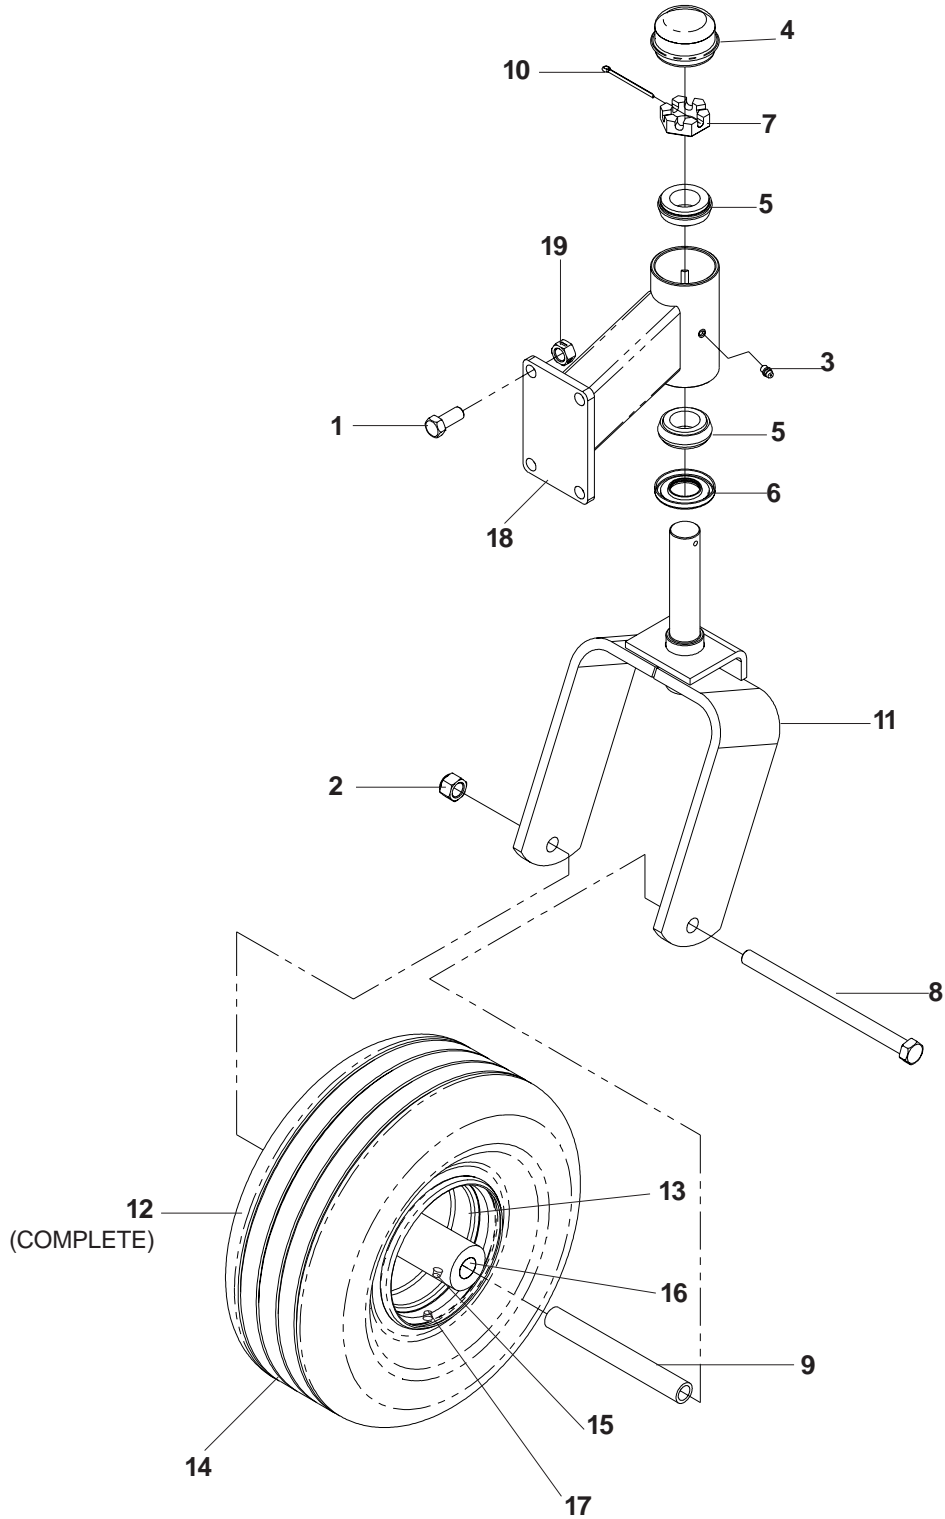

CASTER ARM

MODELS: 968999254, 968999255, 968999256,
968999258, 968999307, 968999526

CASTER ARM

**MODELS: 968999254, 968999255, 968999256,
968999258, 968999307, 968999526**

ITEM	PART NO.	QTY.	DESCRIPTION
1	539 100143	4	HCS, 7/16-14 X 1, GR5
2	539 101331	1	NUT, 1/2-13, NYLOC
3	539 101474	1	ZERK
4	539 102535	1	CAP GREASE
5	539 102543	2	BEARING, ROLLER, TAPERED
6	539 102851	1	SEAL
7	539 102852	1	NUT, 1-14, JAM, SPEC
8	539 102855	1	HCS, 1/2-13 X 7 1/2, GR5
9	539 102856	1	SPACER
10	539 102889	1	PIN COTTER, 1/8 X 2
11	539 104571	1	CASTER YOKE
12	539 104572	1	TIRE, COMPLETE
13	539 104573	1	RIM
14	539 102546	1	TIRE
15	539 976997	1	ZERK
16	539 102484	2	END CAPS
17	539 912234	1	VALVE STEM
18	539 106986	1	CASTER ARM
19	539 990839	4	NUT, 7/16-14, CENTERLOCK.\, GR A
	539 102485	2	ROLLER BEARING, 2 1/2" (NOT SHOWN)