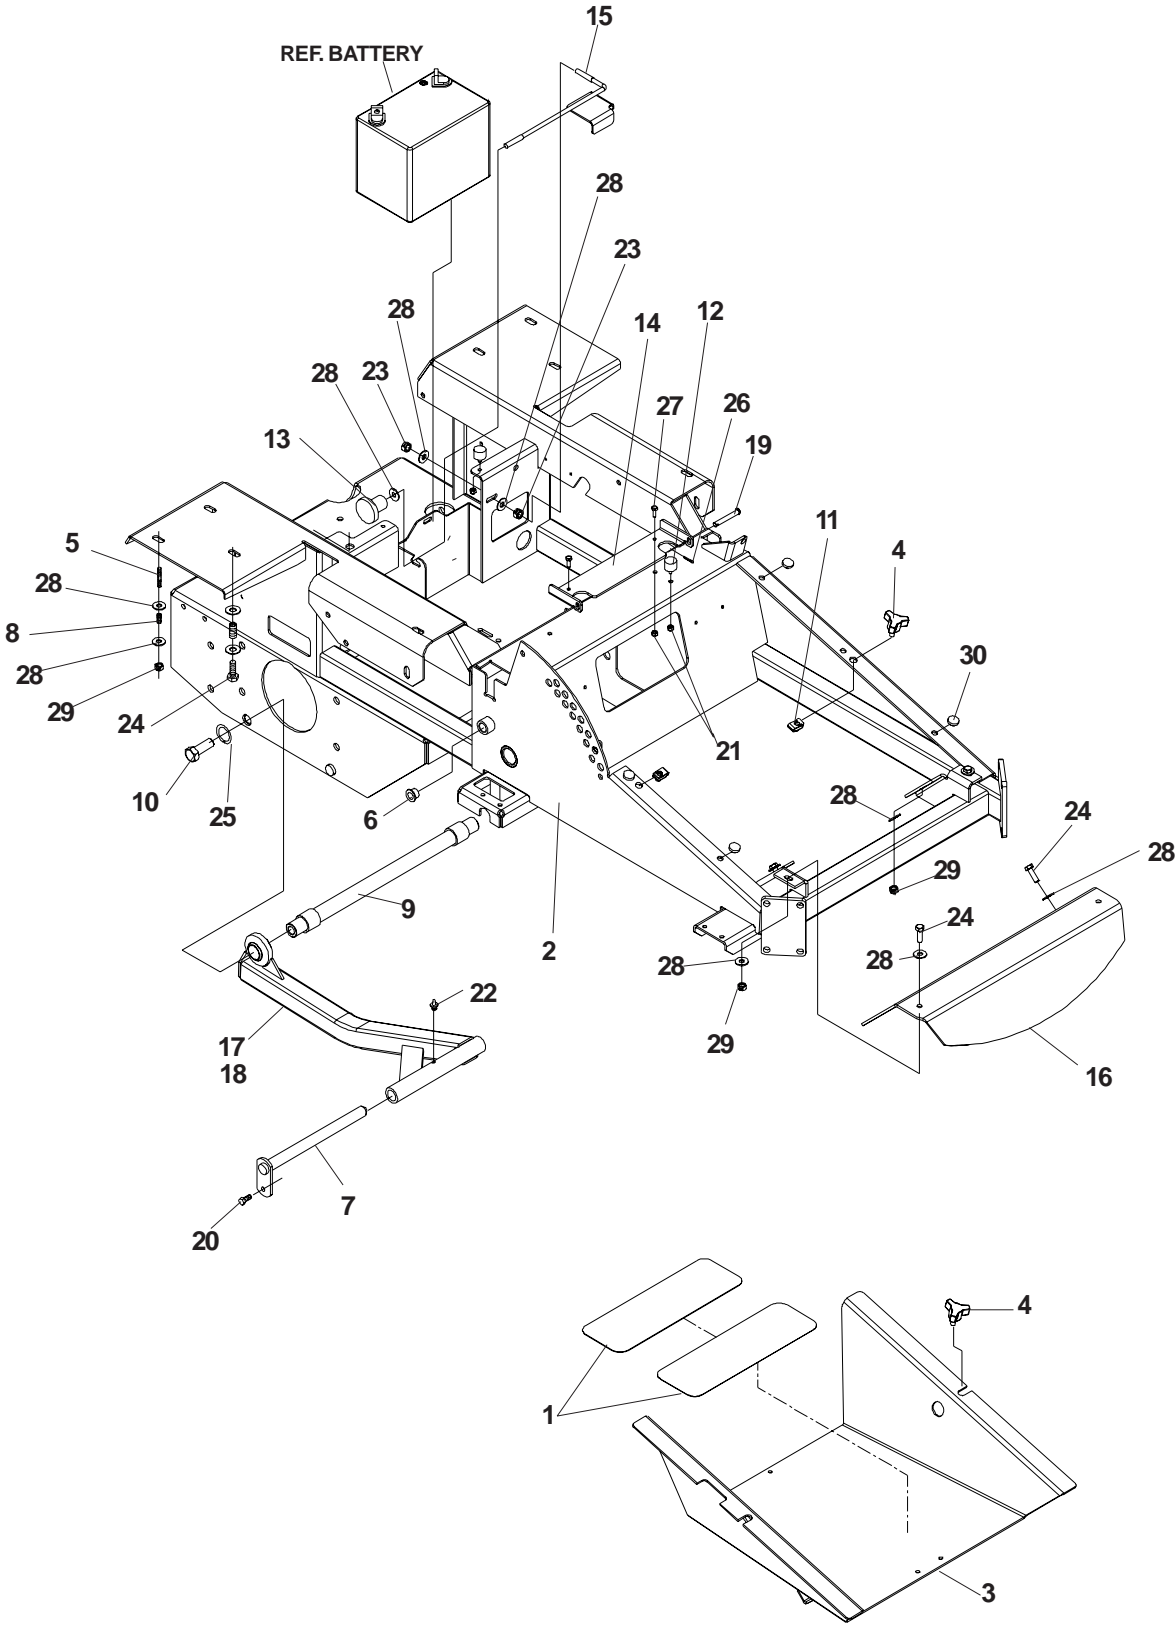

MAIN FRAME ASSEMBLY

MAIN FRAME ASSEMBLY

ITEM	PART NO.	QTY.	DESCRIPTION
1	539 977778	3	PAD-ADRASIVE
2	539 111098	1	FRAME W/DECALS
3	539 111573	1	FOOT PLATE W/DECALS
4	539 104411	2	KNOB W/STUD
5	539 102502	6	TANK-STUD FUEL
6	539 102519	2	BUSHING
7	539 102619	2	PIN, PIVOT
8	539 102845	8	SPRING, FUEL TANK
9	539 104197	1	STRUT MOUNT
10	539 104199	2	HCS, 5/8-11 X 2, GR5
11	539 104763	4	NUT, 5/16-18, U-TYPE
12	539 105039	4	MOUNT-STUD-PLATE
13	539 105169	1	KNOB
14	539 105224	1	SEAT BRACKET W/DECAL
15	539 106899	1	BATTERY HOLD DOWN
16	539 106941	1	FOOT REST
17	539 110806	1	STRUT, RIGHT
18	539 110807	1	STRUT, LEFT
19	539 110819	2	CLEVIS PIN, 3/8
20	539 976934	8	HCS, 5/16-18 X 3/4, GR5
21	539 976978	6	NUT, 1/4-20, NYLOC
22	539 976998	2	ZERK, STRAIGHT, 1/4-28
23	539 990184	6	NUT, 5/16-18, CENTERLOCK
24	539 990209	8	HCS, 5/16-18 X 1, GR5
25	539 990333	2	LOCKWASHER, 5/8
26	539 990365	5	PIN COTTER, 1/8 X 3/4
27	539 990580	2	HCS, 1/4-20 X 3/4, GR5
28	539 990692	27	WASHER, 5/16
29	539 990717	26	NUT, 5/16-18, NYLOC
30	539 102587	2	GROMMENT, BUMPER
	539 112654	1	FLOOR PAN PAD, MODEL 968999307 ONLY, (NOT SHOWN)
	539 112655	1	FOOT REST PAD, MODEL 968999307 ONLY, (NOT SHOWN)