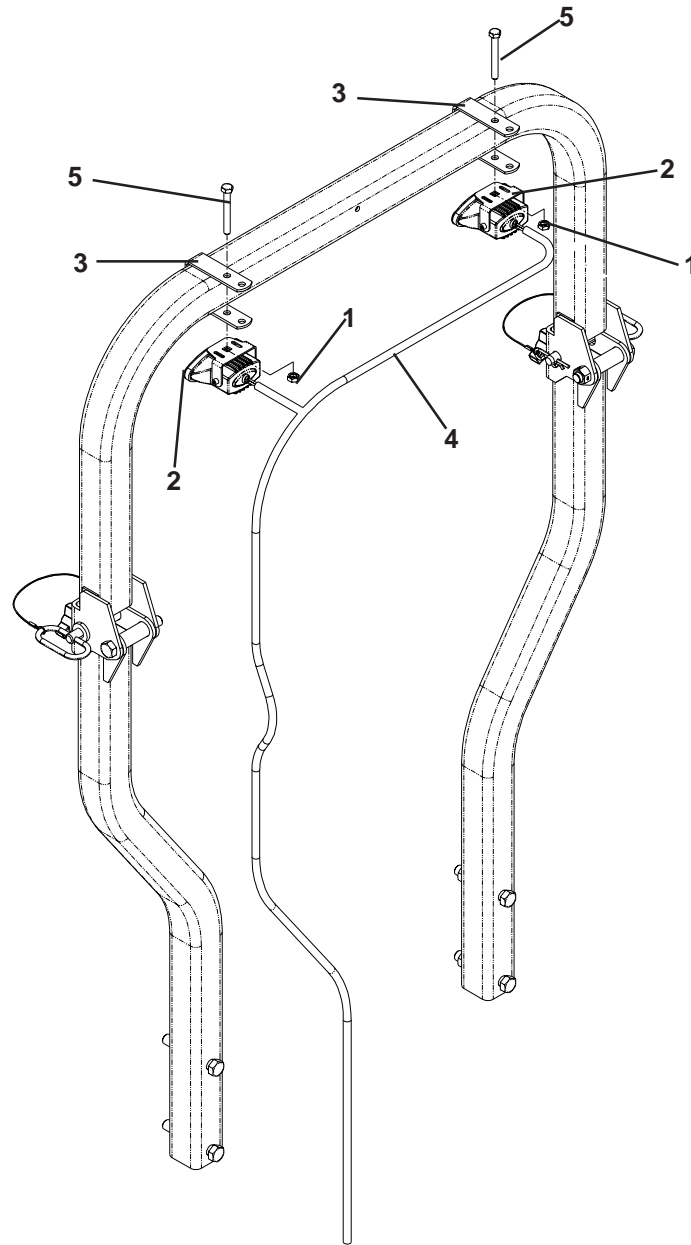

ACCESSORIES

COLLECTION SYSTEM DFS - 539 11 3706 BLOWER ASSEMBLY

ACCESSORIES

COLLECTION SYSTEM

DFS - 539 11 3706

BLOWER ASSEMBLY

ITEM	PART NO.	QTY	DESCRIPTION
1	539111225	1	FLOOR WELDMENT
2	539111227	1	BEARING PLATE
3	539102691	5	FLANGETTE
4	539105743	1	DECAL, NO STEP
5	539105785	1	DECAL, WARNING
6	539106741	1	DECAL, SERVING
7	539102535	1	GREASE CAP
8	539916159	1	SPRING
9	539111184	1	BELT GUIDE
10	539106721	1	IDLER
11	539100413	1	RHSNB, 3/8-16 X 1 1/4, GR5
12	539200282	1	NUT, 3/8-16, JAM NYLOC
13	539990122	1	WASHER, 3/8, SAE
14	539111218	1	IDLER ARM
15	539106786	2	BEARING
16	539102244	3	BUSHING, MACHINE, 18 GA
17	539111332	1	FAN WELDMENT
18	539106713	1	SHEAVE, 4"
19	539102067	1	KEY, 1/4" SQ. X 3/4"
20	539111331	1	FAN COVER
21	539106504	1	WASHER, HEAVY
22	539111228	1	PULLEY SHIELD
23	539110813	1	RETAINER, 1/4C, "U" TYPE
24	539111220	1	BLOWER HOUSING
25	539111265	1	KEEPER, IDLER
26	539990074	6	RHSNB, 1/4-20 X 3/4, GR2
27	539111229	3	SCREW, 1/4-20 X 5/8, BTN, SKT HD
28	539880316	7	RHSNB, 5/16 X 3/4
29	539990208	1	RHSNB, 5/16-18 X 1, GR5
30	539100472	3	RHSNB, 5/16C X 1 1/4
31	539101721	1	HCS, 5/16-18 X 2 3/4, GR5
32	539100141	1	HCS, 7/16-20 X 1 1/2, GR5
33	539108120	8	NUT, 1/4C, THIN NYLOC
34	53999184	1	NUT, 5/16C, CENTERLOCK
35	539990196	3	NUT, 5/16C
36	539990585	1	NUT, 5/16C
37	539990717	12	NUT, 5/16C, NYLOC
38	539976979	4	NUT, 3/8C, NYLOC
39	539990598	8	WASHER, 1/4
40	539990692	2	WASHER, 5/16
41	539990517	1	WASHER, 3/8
42	539111340	1	BLOWER SUPPORT
43	539102744	6	RIVET
44	539990247	1	LOCKWASHER, 7/16

ACCESSORIES

LIGHT KIT

PART NO. 111579

ITEM	PART NO.	QTY.	DESCRIPTION
------	----------	------	-------------

1	539 107897	2	NUT, 5/16-18, JAM
2	539 111577	2	LIGHT W/BRACKET & HARDWARE
3	539 111578	2	LIGHT MOUNTING BRACKET
4	539 111580	1	LIGHT HARNESS
5	539 991046	2	HCS, 5/16-18 X 2 1/2, GR5
	539 976856	16	WIRE TIES (NOT SHOWN)
	539 111815	1	REPLACEMENT BULB, 12V, 35 WATT
			(NOT INCLUDED IN KIT)