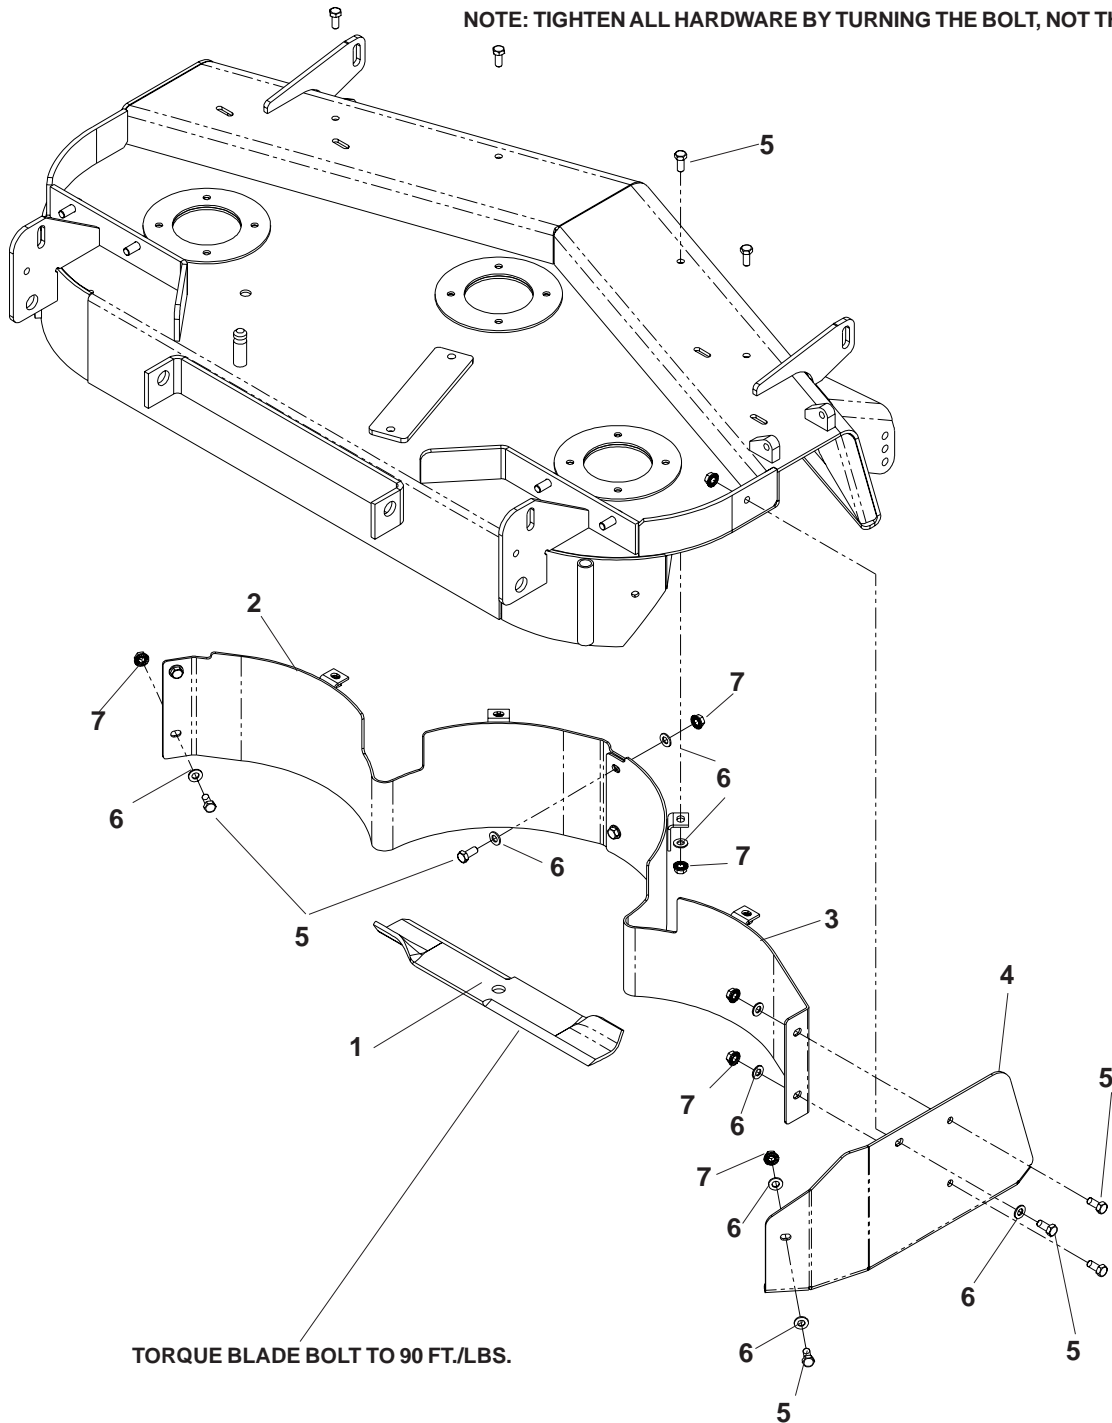

ACCESSORIES

MULCH KITS:

42" PART NO 539 11 13-50

48" PART NO. 539 11 13-51

52" PART NO. 539 11 13-52

61" PART NO. 539 11 13-53

NOTE: TIGHTEN ALL HARDWARE BY TURNING THE BOLT, NOT THE NUT.

ACCESSORIES