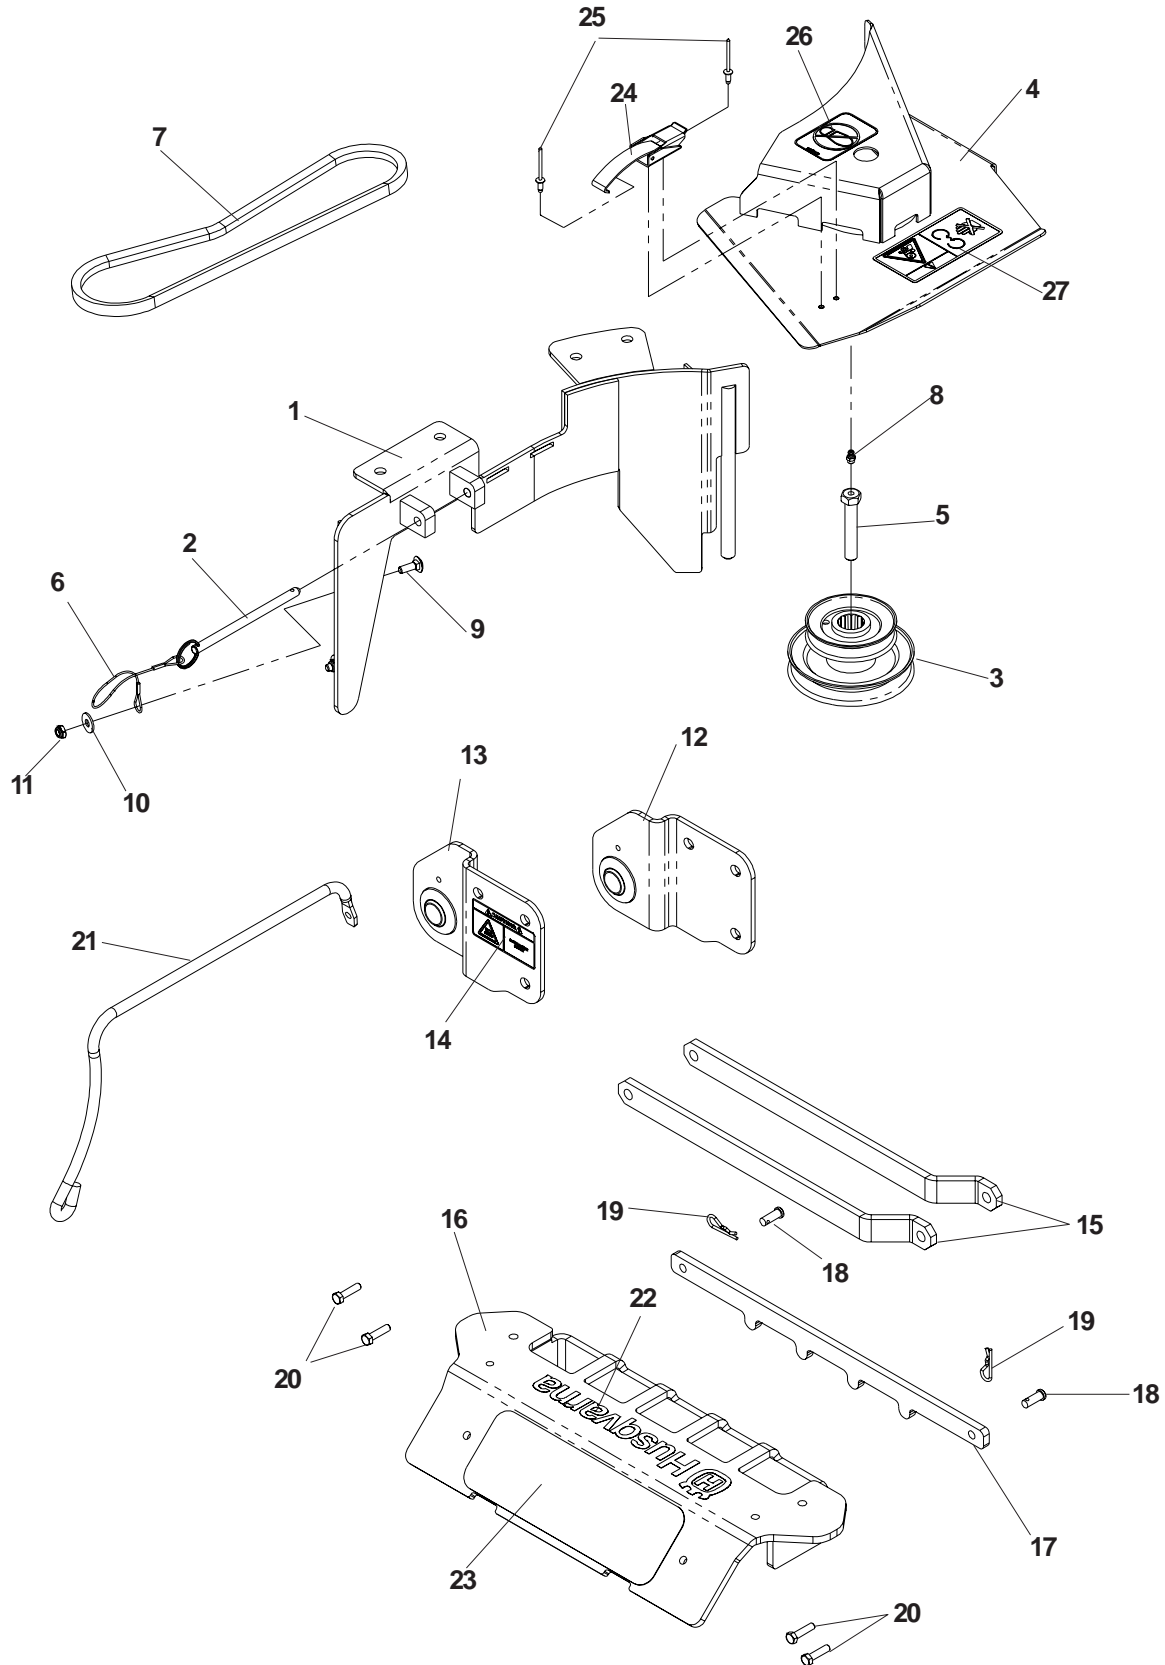

ACCESSORIES

COLLECTION SYSTEM
DFS - 539 11 3706
DRIVE KITS FOR iZ MODELS

ACCESSORIES

COLLECTION SYSTEM

DFS - 539 11 3706

DRIVE KITS FOR iZ MODELS

ITEM	PART NO.	QTY	DESCRIPTION
1	539 111236	1	BLOWER DECK PLATE, 48" DECK
	539 111264	1	BLOWER DECK PLATE, 52" DECK
	539 111240	1	BLOWER DECK PLATE, 61" DECK
2	539 111270	1	PIN
3	539 111255	1	STACK PULLEY, 48" DECK
	539 111256	1	STACK PULLEY, 52" DECK
	539 111257	1	STACK PULLEY, 61" DECK
4	539 111272	1	BELT SHIELD, 48" DECK
	539 111273	1	BELT SHIELD, 52" DECK
	539 111274	1	BELT SHIELD, 61" DECK
5	539 112138	1	HCS, 7/16-20 X 2 1/2, GR8
6	539 102563	1	LANYARD
7	539 111305	1	BELT, 48" DECK
	539 111306	1	BELT, 52" DECK
	539 111307	1	BELT, 61" DECK
8	539 976998	1	ZERK
9	539 990074	4	RHSNB, 1/4-20 X 3/4, GR2
10	539 990598	4	WASHER, 1/4
11	539 108120	4	NUT, 1/4-20, JAM, NYLOC
12	539 111203	1	HITCH BRACKET, LEFT
13	539 111205	1	HITCH BRACKET, RIGHT
14	539 111212	1	DECAL, HOT SURFACE
15	539 113776	2	STRAP
16	539 111337	1	WEIGHT BAR
17	539 111313	1	HOLD DOWN, WEIGHT BAR
18	539 102049	2	CLEVIS PIN
19	539 108096	2	SPRING RETAINER
20	539 990627	4	HCS, 5/16-18 X 1 1/4, GR5
21	539 113018	1	HOSE SUPPORT
22	539 111047	1	DECAL, HUSQVARNA
23	539 977778	1	ABRASIVE PAD
24	539 109660	1	DRAW LATCH
25	539 110740	2	RIVET, BLIND, 5/32 DIA.
26	539 105743	1	DECAL, NO STEP
27	539 105744	1	DECAL, DANGER BELT DRIVES