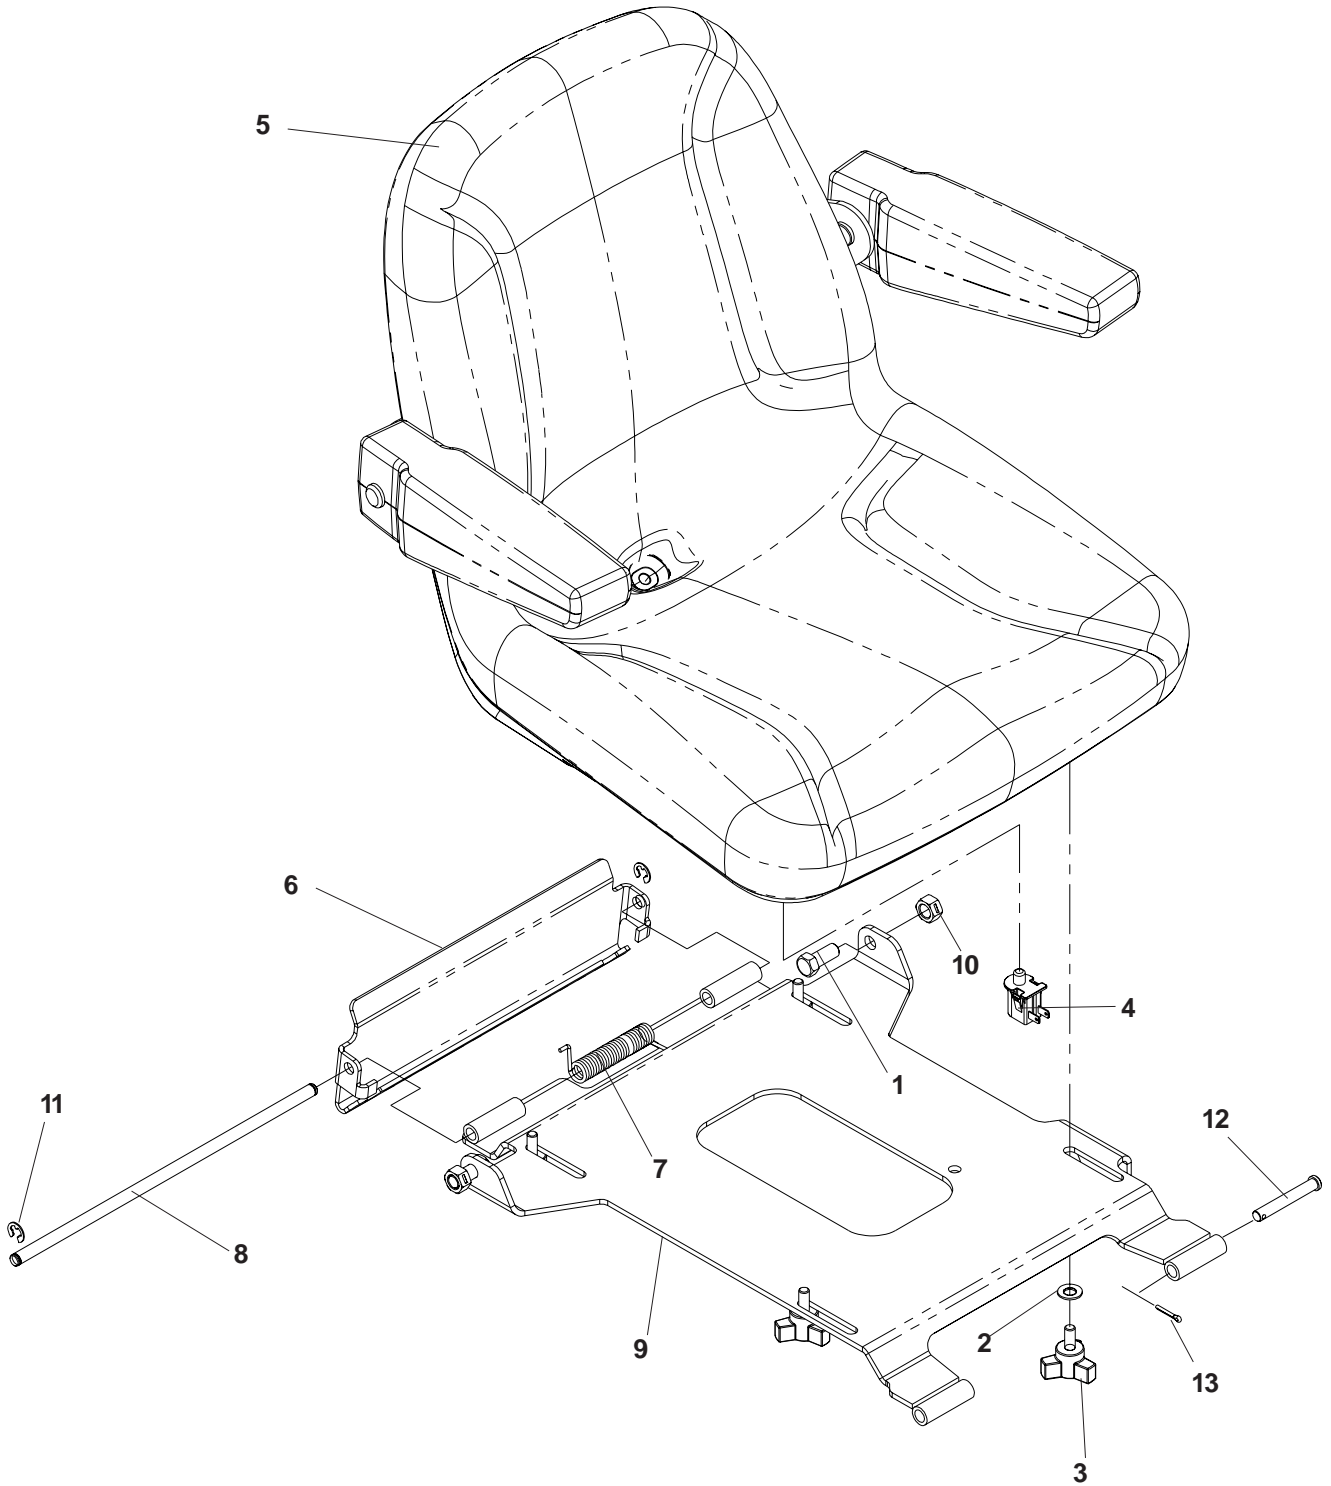

SEAT ASSEMBLY

MODELS: 968999254, 968999255

SEAT ASSEMBLY

MODELS: 968999254, 968999255

ITEM	PART NO.	QTY.	DESCRIPTION
1	539 100143	2	HCS, 7/16-14 X 1, GR5
2	539 102593	4	WASHER, 3/8, SPRING, SPEC
3	539 104411	4	KNOB W/STUD
4	539 107523	1	SEAT SWITCH
5	539 108744	1	SEAT W/ARMREST
6	539 110644	1	SEAT LATCH BRACKET
7	539 110645	1	TORISON SPRING
8	539 110646	1	SEAT LATCH ROD
9	539 110821	1	SEAT MOUNT
10	539 990839	2	NUT, 7/16-14, CENTERLOCK, GR A
11	539 990870	2	RING-RETAINING
12	539 110819	2	CLEVIS PIN
13	539 990365	2	PIN, COTTER, 1/8 X 3/4
	539 111026	1	SEAT BELT (NOT SHOWN)
	539 104392	1	SEAT HARNESS (NOT SHOWN)