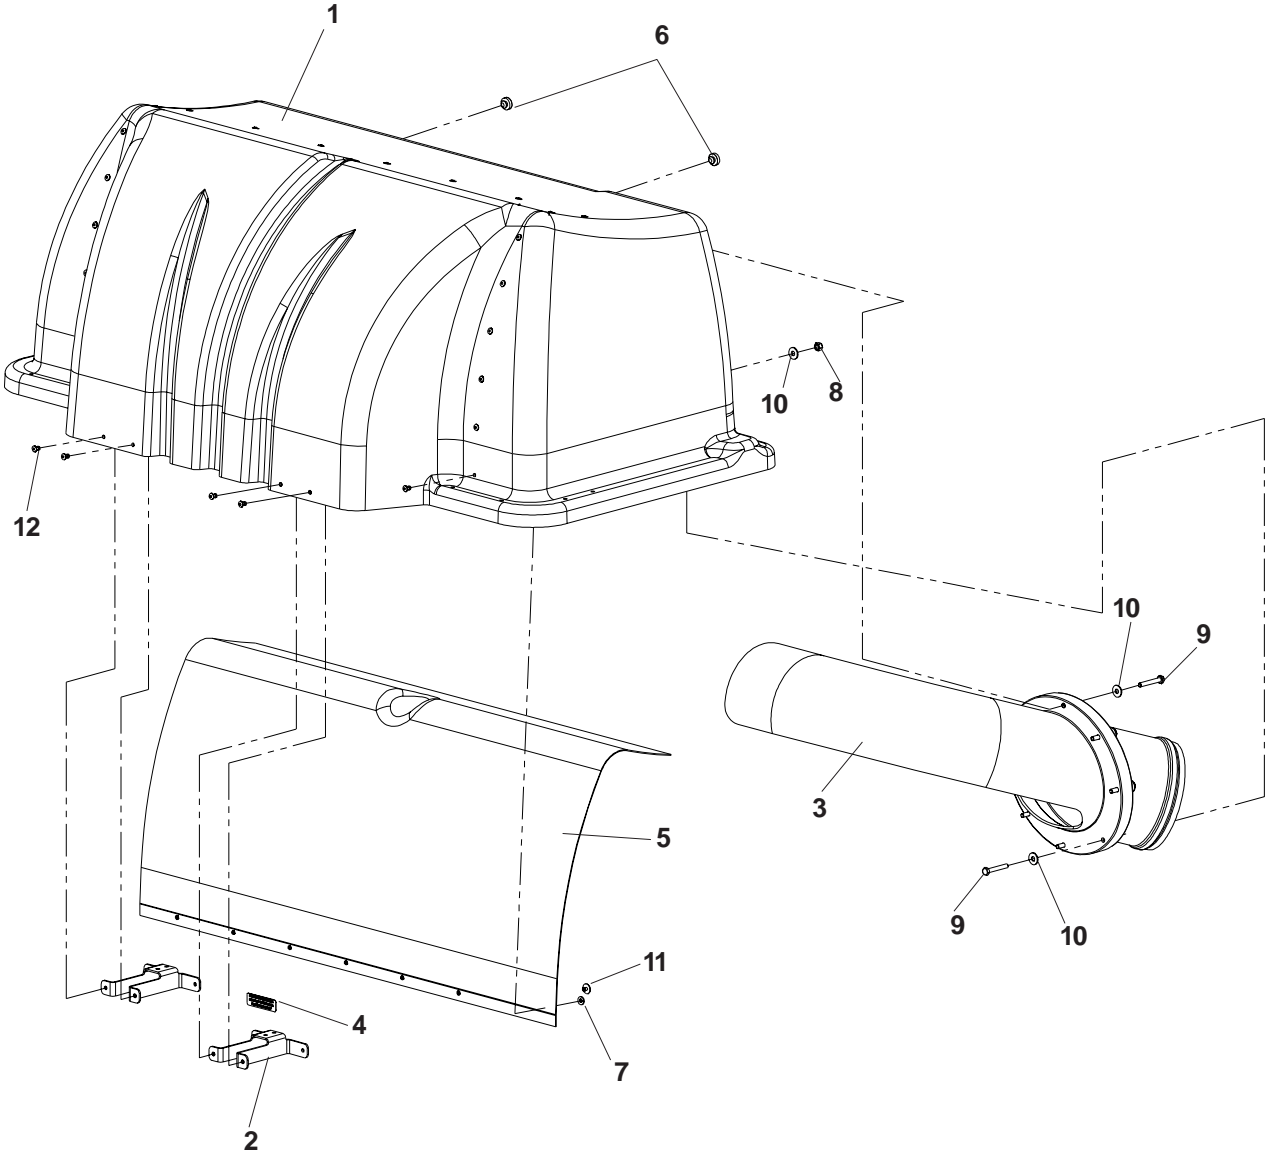

ACCESSORIES

COLLECTION SYSTEM

DFS - 539 11 3706

HOOD ASSEMBLY

ACCESSORIES

COLLECTION SYSTEM

DFS - 539 11 3706

HOOD ASSEMBLY

ITEM	PART NO.	QTY.	DESCRIPTION
1	539 111172	1	HOOD
2	539 111175	2	SUPPORT, DRAW LATCH
3	539 111182	1	INLET TUBE
4	539 111260	1	DECAL, VENTILATION
5	539 111183	1	MESH, POLY DIAMOND
6	539 102587	6	GROMMET, BUMPER
7	539 105408	21	WASHER, #10
8	539 976978	8	NUT, 1/4-20, NYLOC
9	539 991003	8	HCS, 1/4-20 X 1 3/4, GR5
10	539 990598	16	WASHER, 1/4
11	539 102744	7	RIVET, 3/16 X 1/4
12	539 200684	25	RIVET, 3/16, STAVEX