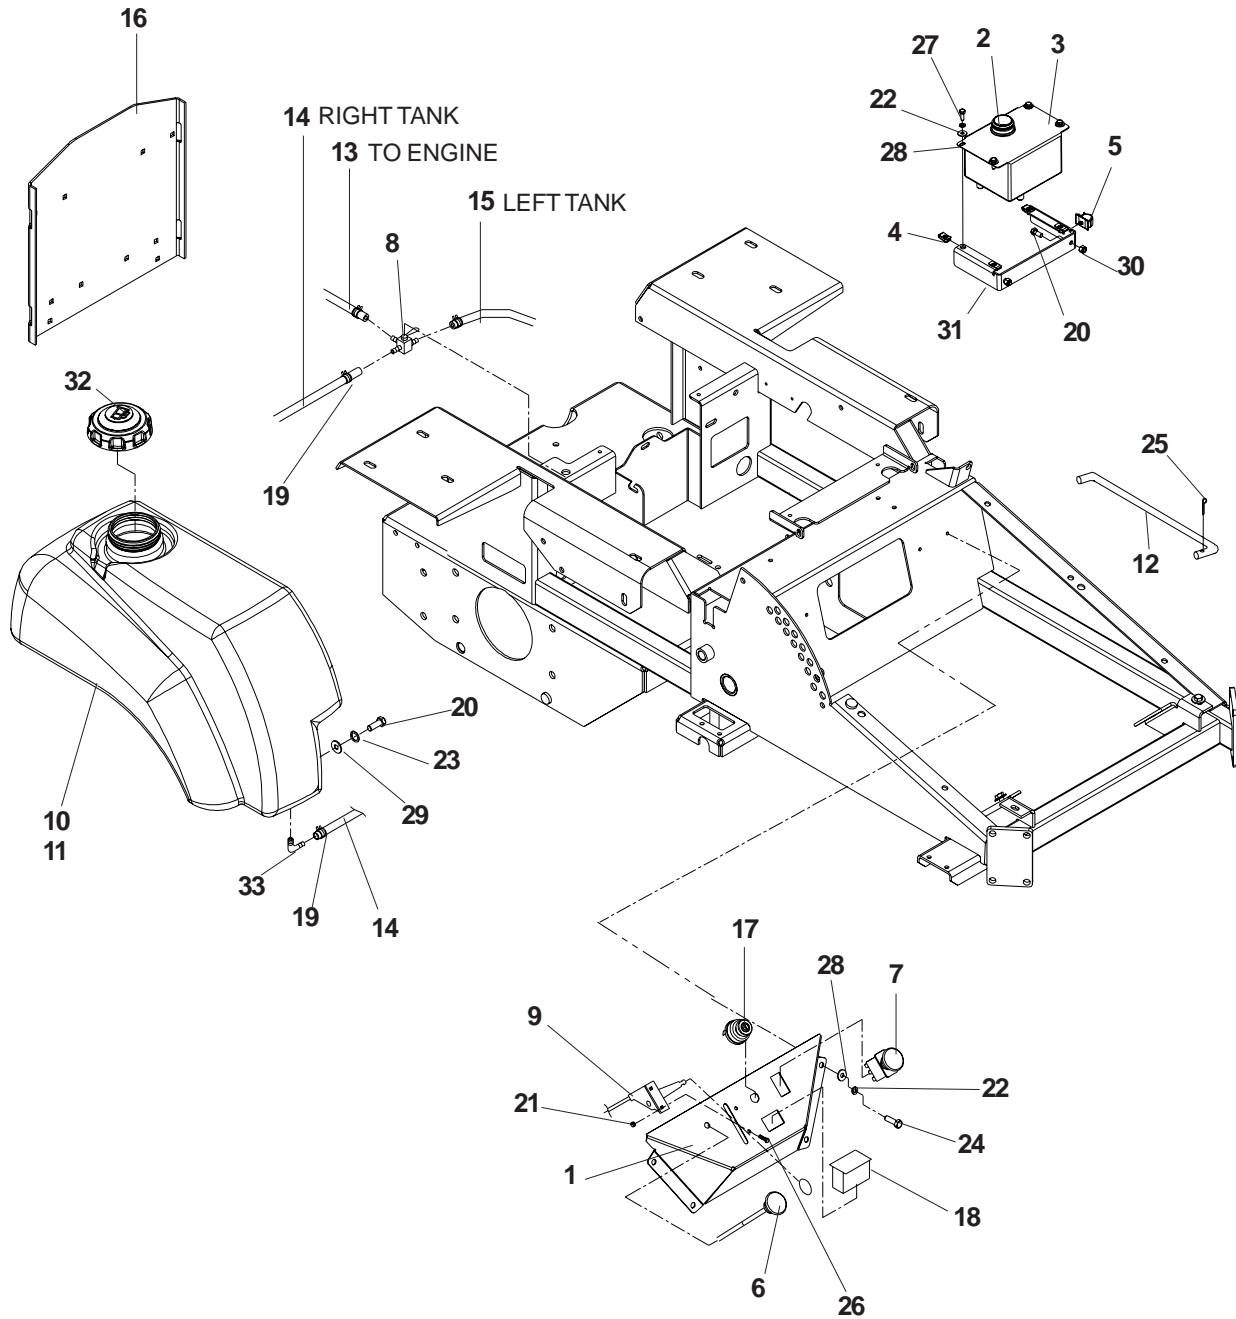

MAIN FRAME ASSEMBLY

MAIN FRAME ASSEMBLY

ITEM	PART NO.	QTY.	DESCRIPTION
1	539 111147	1	CONSOLE W/DECALS
2	539 101202	1	CAP-HYDRO RESERVOIR
3	539 105024	1	OIL TANK
4	539 110813	1	RETAINER, U TYPE
5	539 110815	1	PUSH-MOUNT WIRE CLIP
6	539 102733	1	CHOKE CABLE, MODELS: 968999258, 968999307, 968999308
	539 113458	1	CHOKE CABLE, MODELS: 968999254, 968999255, 968999256, 968999526
7	539 101768	1	SWITCH
8	539 102679	1	VALVE, FUEL
9	539 103275	1	CONTROL, THROTTLE
10	539 104409	1	TANK, FUEL, LEFT
11	539 104410	1	TANK, FUEL, RIGHT
12	539 104525	1	ROD, SEAT
13	539 105281	1	FUEL LINE
14	539 105527	1	FUEL LINE
15	539 105530	1	FUEL LINE
16	539 106959	1	ENGINE GUARD
17	539 107541	1	IGNITION SWITCH
18	539 110074	1	HOUR METER
19	539 912222	6	CLAMP, HOSE
20	539 976934	8	HCS, 5/16-18 X 3/4, GR5
21	539 976977	4	NUT, #10-24, NYLOC
22	539 990052	4	LOCKWASHER, 1/4
23	539 990187	2	LOCKWASHER, 5/16
24	539 990362	4	SCREW, 1/4-20 X 5/8, SELF TAP
25	539 990365	5	PIN COTTER, 1/8 X 3/4
26	539 990411	2	SCREW, #10-24 X 1/2
27	539 990580	2	HCS, 1/4-20 X 3/4, GR5
28	539 990598	4	WASHER, 1/4
29	539 990692	27	WASHER, 5/16
30	539 990717	26	NUT, 5/16-18, NYLOC
31	539 110814	1	TANK MOUNT
32	539 106188	2	FUEL CAP, ANTISPLASH
33	539 102650	2	TANK FITTING