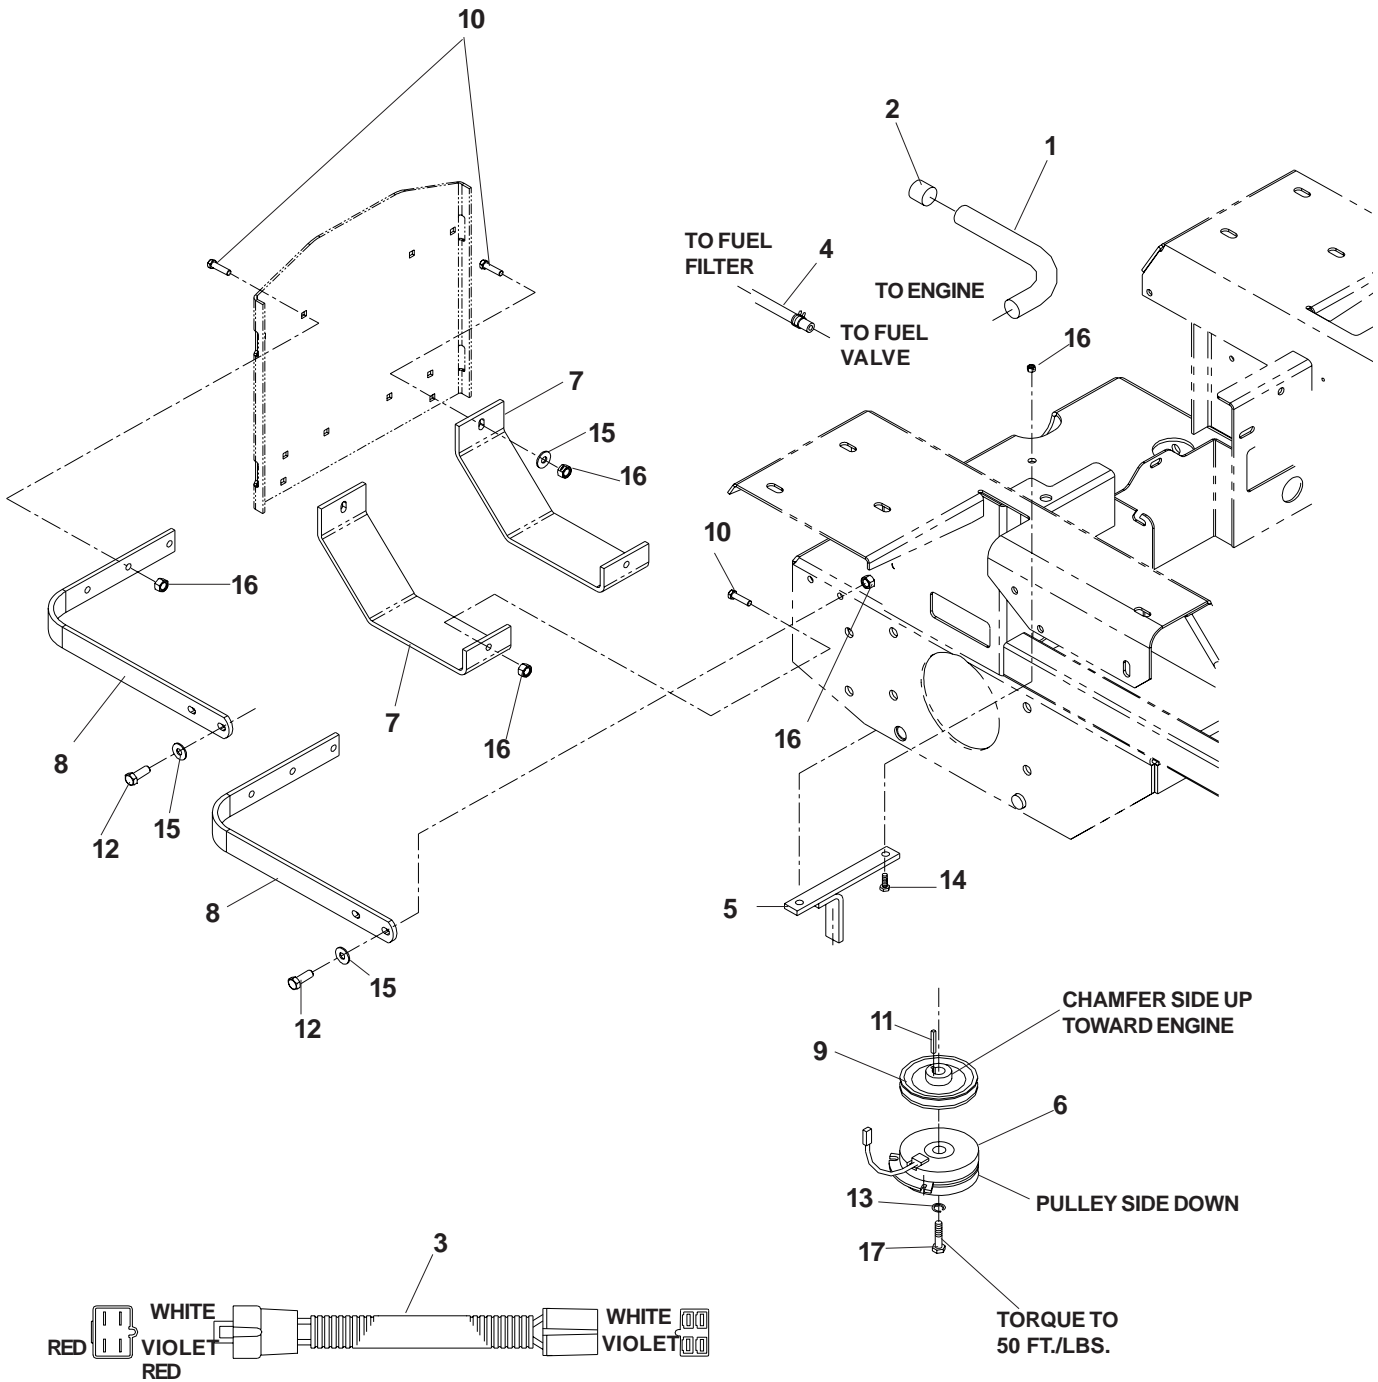

KOHLER 23 HP ENGINE ASSEMBLY

MODEL: 968999258

KOHLER 23 HP ENGINE ASSEMBLY

MODEL: 968999258

ITEM	PART NO.	QTY.	DESCRIPTION
1	539 101362	1	HOSE-DRAIN
2	539 101364	1	PLUG-OIL
3	539 104416	1	PIGTAIL, KOHLER
4	539 108212	1	FUEL LINE, 13"
5	539 106819	1	CLUTCH TIE DOWN
6	539 106880	1	CLUTCH
7	539 106957	2	SKID PLATE
8	539 106961	4	STRAP
9	539 106992	1	PULLEY
10	539 107271	10	RHSNB, 5/16-18 X 1, GR5
11	539 912757	1	KEY, 1/4 SQ X 1 1/4
12	539 990209	7	HCS, 5/16-18 X 1, GR5
13	539 990247	1	LOCKWASHER, 7/16
14	539 990669	4	HCS, 5/16-18 X 1 3/4, GR5
15	539 990692	10	WASHER, 5/16
16	539 990717	22	NUT, 5/16-18, NYLOC
17	539 991120	1	HCS, 7/16-20 X 2 1/2, GR5