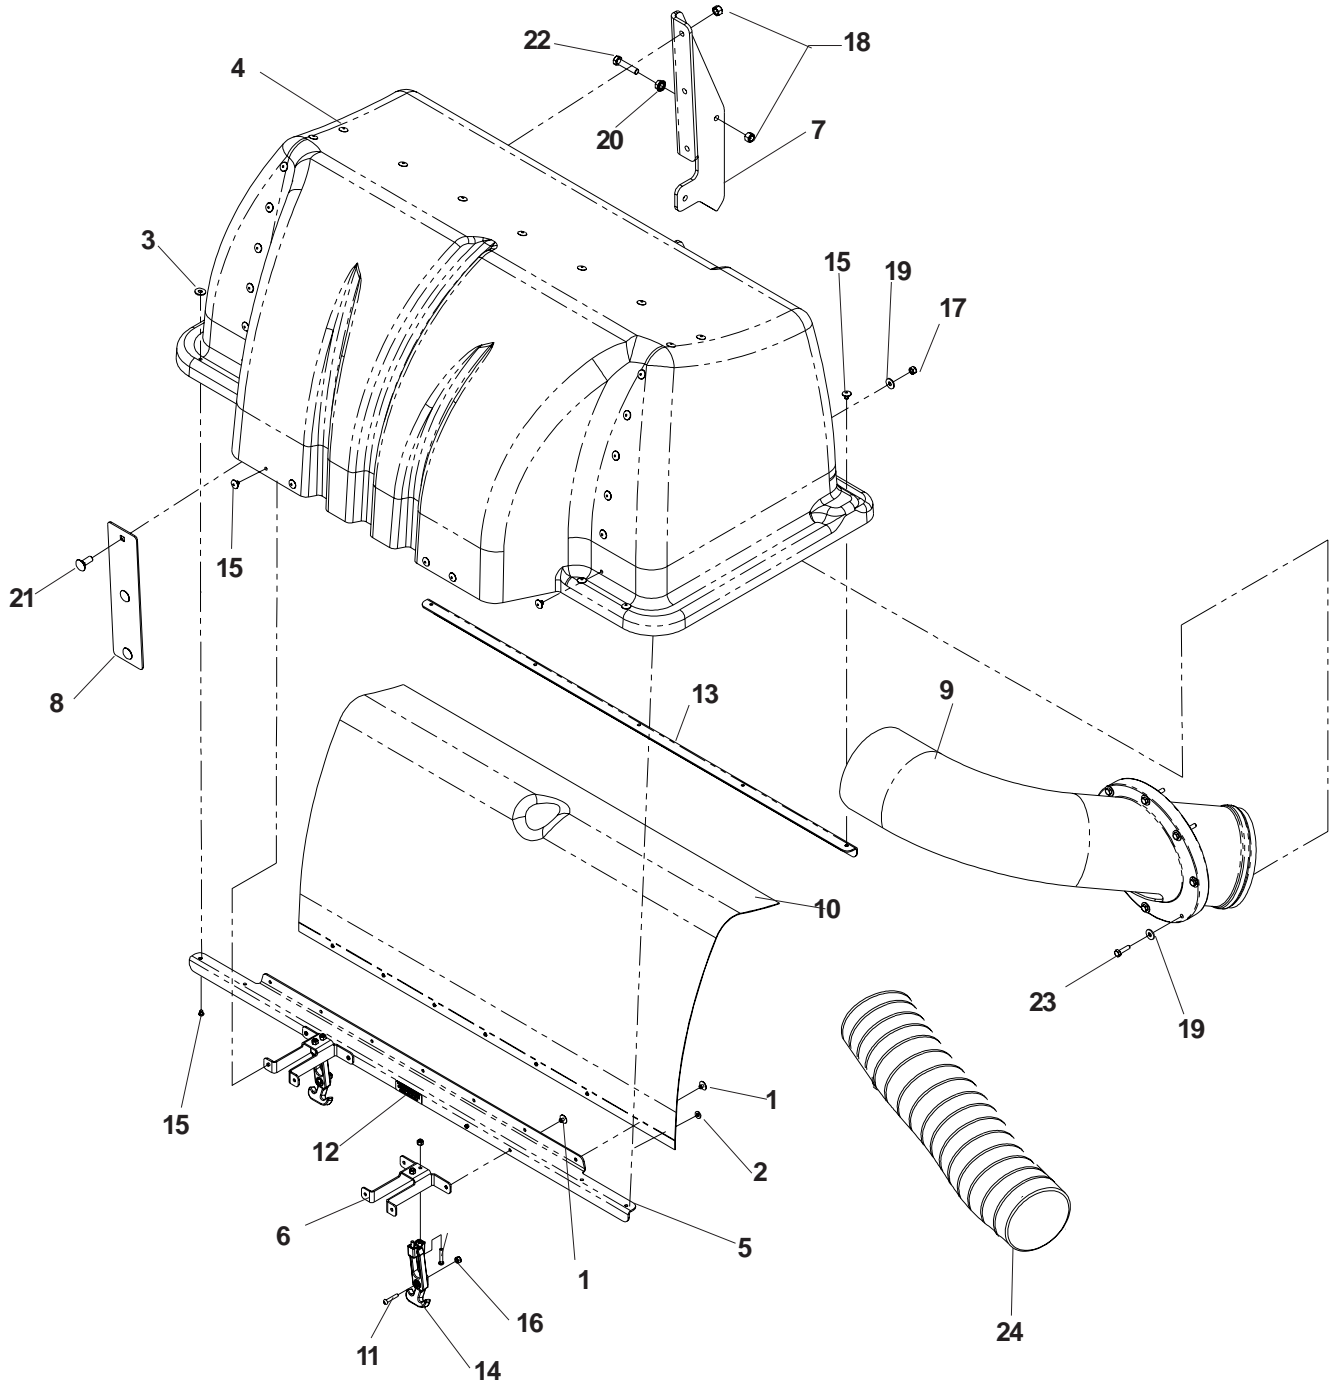

ACCESSORIES

COLLECTION SYSTEM

HCS9 - 539 11 12-80

HOOD ASSEMBLY

ACCESSORIES

COLLECTION SYSTEM

HCS9 - 539 11 12-80

HOOD ASSEMBLY

ITEM	PART NO.	QTY.	DESCRIPTION
1	539 102744	11	RIVET, 3/16 X 1/4
2	539 105408	21	WASHER, #10
3	539 110033	8	WASHER, #10, MACH
4	539 111172	1	HOOD
5	539 111174	1	HOOD SUPPORT
6	539 111175	2	SUPPORT, DRAW LATCH
7	539 111177	2	HOOD HINGE
8	539 111181	2	MOUNT PLATE
9	539 111182	1	INLET TUBE
10	539 111183	1	MESH, POLY DIAMOND
11	539 111186	6	SCREW, #10-24 X 1 1/8
12	539 111260	1	DECAL, VENTILATION
13	539 111339	1	HOOD SUPPORT, REAR
14	539 200478	2	DRAW LATCH, T-HANDLE
15	539 200684	38	RIVET, 3/16
16	539 976977	6	NUT, #10-24, NYLOC
17	539 976978	8	NUT, 1/4-20, NYLOC
18	539 976979	8	NUT, 3/8-16, NYLOC
19	539 990598	16	WASHER, 1/4
20	539 990613	2	NUT, 3/8-16, WHIZLK
21	539 990645	6	RHSNB, 3/8-16 X 1, GR5
22	539 990730	2	HCS, 3/8-16 X 1 3/4, GR5
23	539 991003	8	HCS, 1/4-20 X 1 3/4, GR5
24	539 111314	1	HOSE