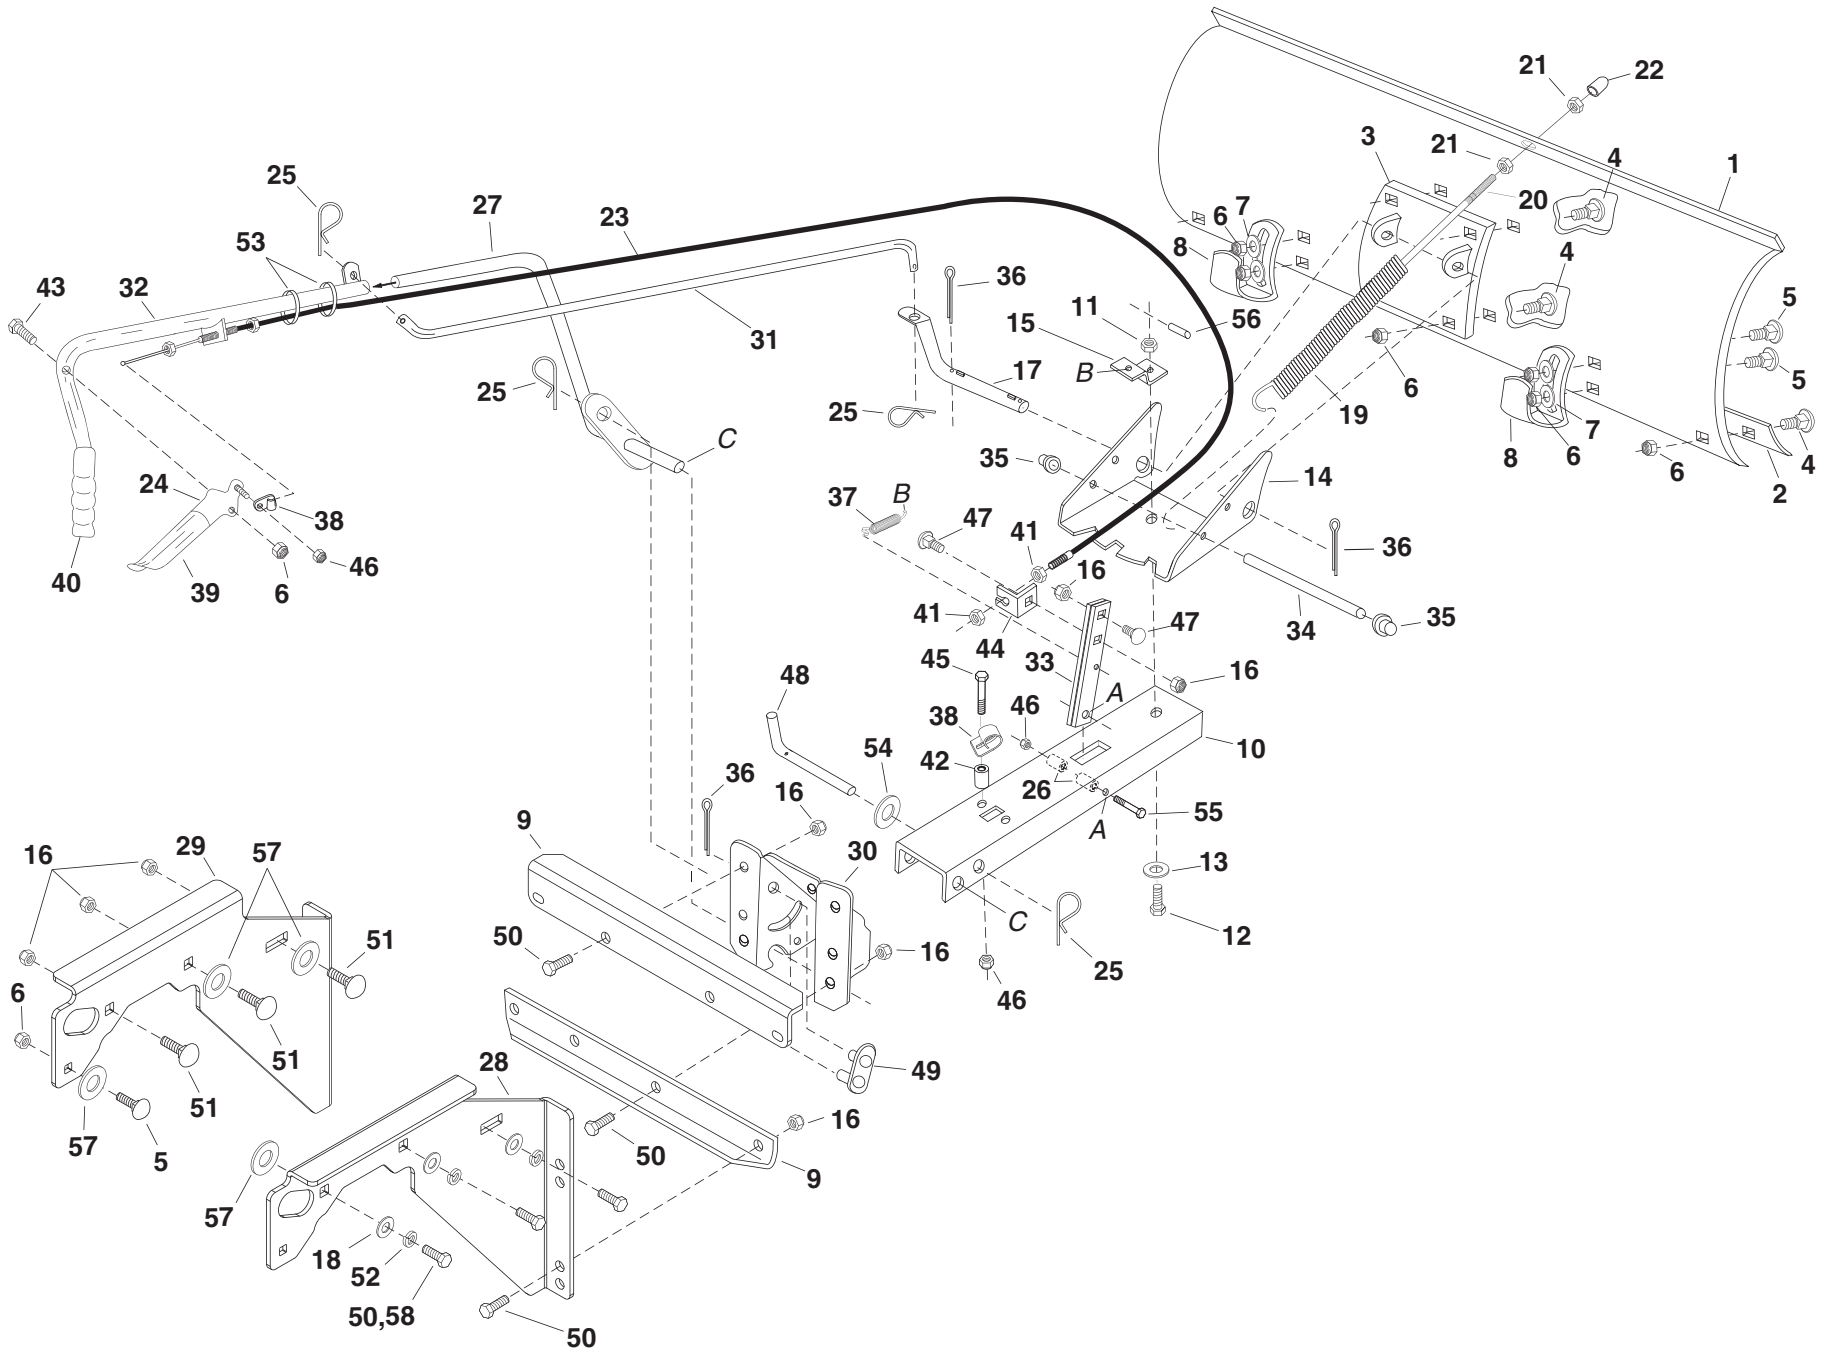

## LBD48

490-900A-0030

**REPAIR PARTS FOR MODEL 490-900A-0030 - 48" SNOW BLADE**

**REPAIR PARTS LIST FOR MODEL 490-900A-0030 - 48" SNOW BLADE**

REF. NO.	PART NO.	QTY.	DESCRIPTION	REF. NO.	PART NO.	QTY.	DESCRIPTION
1	23955	1	Blade 48"	33	23151	2	Angle Lock Bar
2	23956	1	Wear Plate 48"	34	23856	1	Spring Mount Rod
3	62980	1	Reinforcement Plate Assembly	35	44917	2	Palnut, 3/8"
4	43080	6	Bolt, Carriage 5/16-18 x 3/4"	36	43010	3	Cotter Pin 1/8" x 1-1/4"
5	44326	6	Bolt, Carriage 5/16-18 x 1"	37	43348	1	Angle Lock Spring
6	47810	13	Nylock Nut, 5/16-18 Thread	38	746-0260	2	Cable End Fitting
7	43081	4	Washer, 5/16"	39	731-0869	1	Grip, Plastic
8	24690	2	Skid Shoe	40	46471	1	Handle, Grip
9	25647	2	Bracket, Angle Support	41	712-0256	2	Hex Jam Nut, 5/16-24 Thread
10	24347	1	Push Channel	42	23658	1	Spacer
11	43262	1	Hex Lock Nut, 1/2-13 Thread	43	43085	1	Hex Bolt, 5/16-18 x 1-1/2"
12	23131	1	Bolt, Special Pivot	44	05762	1	Cable Mount Bracket
13	1540-118	1	Washer, Flat 1/2"	45	43648	1	Hex Bolt, 1/4-20 x 1-1/2"
14	23958	1	Plate, Pivot 7 Ga.	46	47189	3	Nylock Hex Nut, 1/4"
15	23130	1	Bracket, Spring Mt.	47	710-0305	2	Carriage Bolt, 3/8-16 x 1-1/4"
16	HA21362	16	Nylock Hex Nut, 3/8"	48	46065	1	Channel Pivot Pin
17	46066	1	Shaft, Blade Pivot	49	63034	1	Lift Link Assembly
18	43070	6	Washer, 3/8" STD.	50	43001	14	Hex Bolt, 3/8-16 x 1"
19	R9466R	1	Spring, Blade Adjust	51	43350	6	Carriage Bolt, 3/8-16 x 1"
20	44071	1	Hex Bolt, 3/8-16 x 3-1/2"	52	43003	6	Lock Washer 3/8"
21	43015	2	Hex Nut, 3/8-16 Thread	53	726-0178	2	Plastic Tie
22	44074	1	Plastic Cap	54	R19171616	1	Washer
23	49808	1	Control Cable Assembly	55	46071	1	Hex Bolt, 1/4-20 x 3-1/4" Lg. Gr 5
24	62561	1	Release Grip Assembly	56	43349	1	1/4" x 1" Spring Pin
25	43055	4	Pin, Hairpin Small 3/32"	57	R19172410	6	Washer, 1/2" (Large)
26	46053	2	Spacer, .28 ID x 1"	58	47631	6	Hex Bolt, 3/8" x 1" (Thd. Forming)
27	63033	1	Lift Handle Rod Assembly		49964	1	Owners Manual
28	25646	1	Hanger Bracket, R.H.				
29	25645	1	Hanger Bracket, L.H.				
30	24023	1	Pivot Support Bracket				
31	46049	1	Rod, Blade Pivot				
32	65519	1	Lift Handle Tube Assembly				