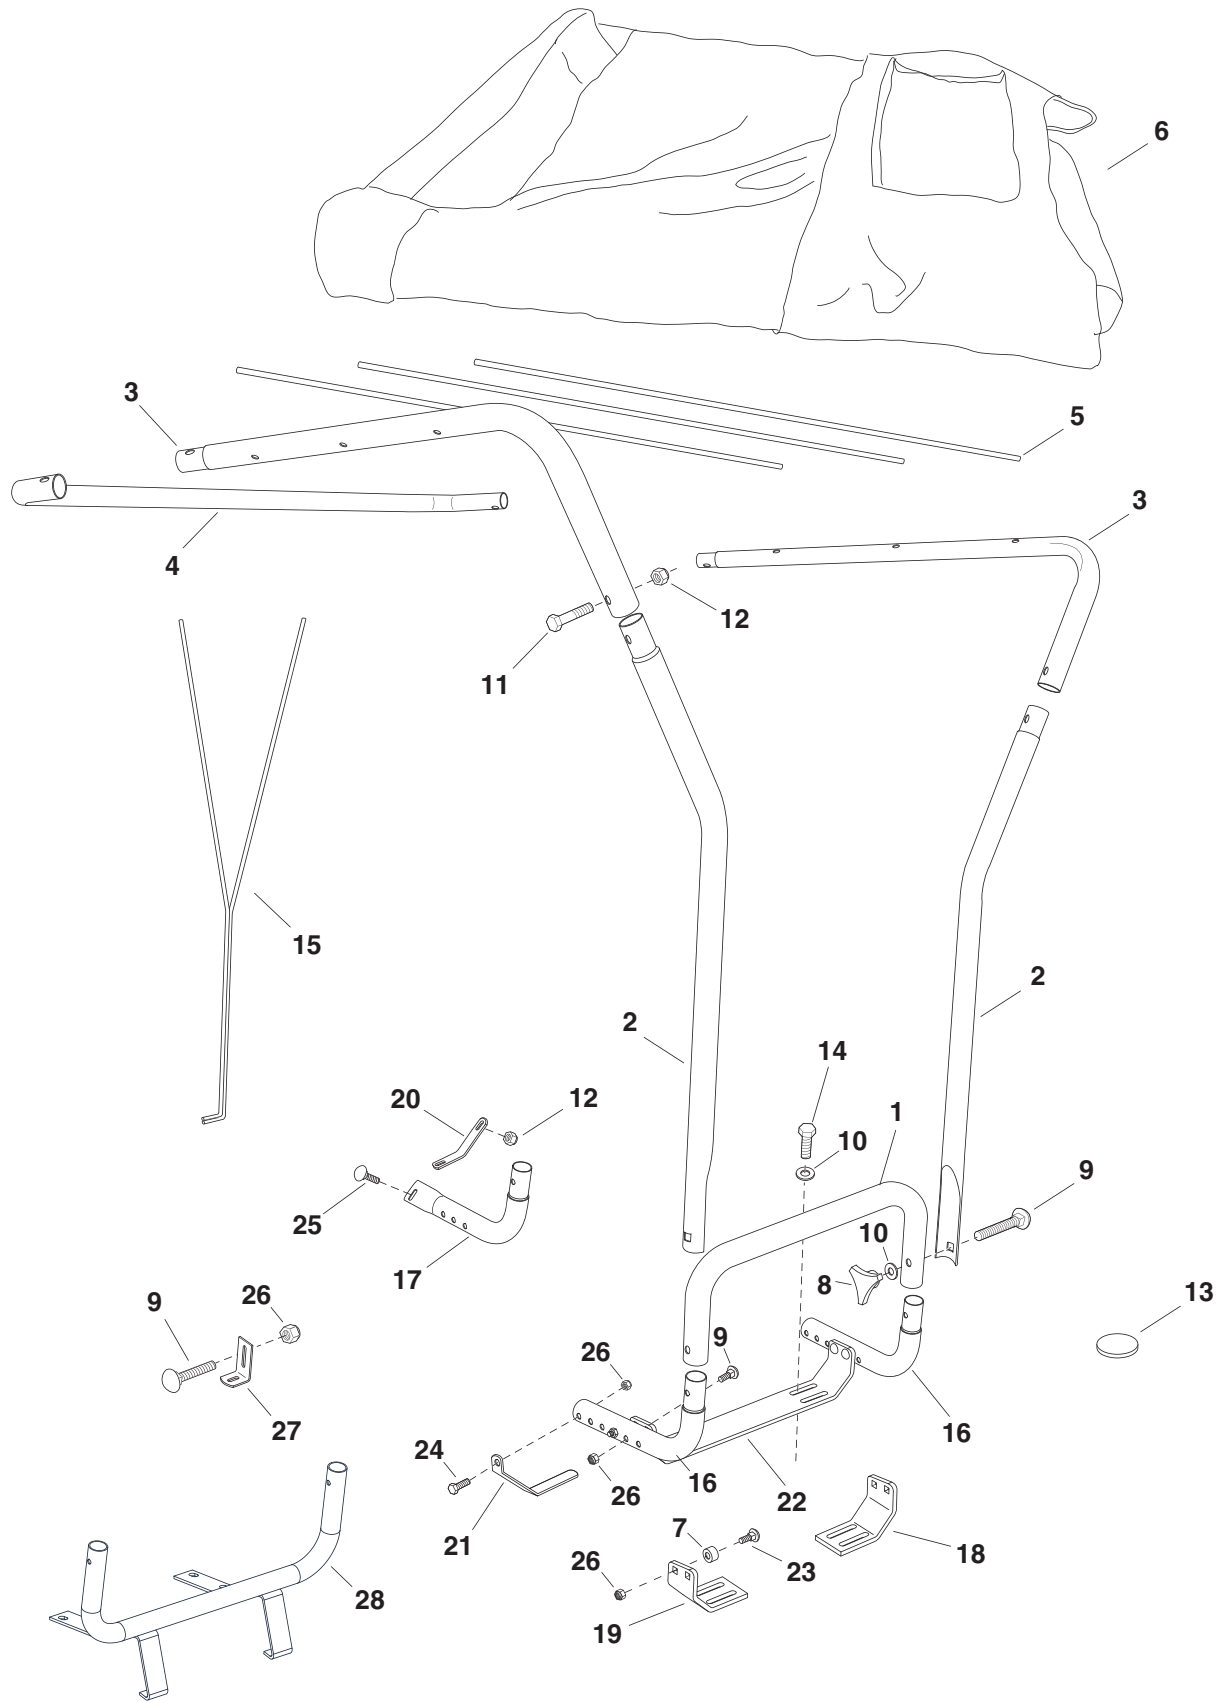

Duluxe Snow Thrower Cab

Snow Cab

(45-0402)

REPAIR PARTS FOR MODEL 45-0402 SNOW CAB

REPAIR PARTS FOR MODEL 45-0402 SNOW CAB

REF. NO.	PART NO.	QTY.	DESCRIPTION	REF. NO.	PART NO.	QTY.	DESCRIPTION
1	49242	1	Upper Base Tube	16	49325	2	Base Leg Tube
2	25014	2	Upright Tube	17	40003	1	Base Leg Tube, Flattened
3	25013	2	Top Tube	18	25302	1	Right Base Bracket
4	25012	1	U-Tube	19	25303	1	Left Base Bracket
5	25015	3	Support Rod	20	25835	1	Right Support Bracket
6	40122	1	Vinyl Canopy	21	25794	1	Left Support Bracket
7	23658	4	Spacer	22	25793	1	Base Bracket
8	43720	2	Plastic Knob	23	46594	4	Carriage Bolt, 5/16-18 x 2-3/4"
9	44977	6	Carriage Bolt, 5/16-18 x 2"	24	44180	1	Hex Bolt, 5/16-18 x 2"
10	43081	4	Flat Washer, 5/16"	25	43176	1	Carriage Bolt, 1/4-20 x 1"
11	43648	4	Hex Bolt, 1/4-20 x 1-1/2"	26	47810	6	Nylock Nut, 5/16-18
12	47189	5	Nylock Nut, 1/4-20	27	25304	2	Rear Support Bracket
13	48661	4	Adhesive Pad	28	65535	1	Base Bracket Assembly
14	43063	2	Hex Bolt, 5/16-18 x 1"		40123	1	Owner's Manual
15	25795	1	Front Brace Rod				

SpeedPart *the fastest way to purchase parts* www.speedpart.com

Please do not return this product to the Store

For Missing Parts Or Questions on How to Assemble:

1. Call Agri-Fab at 1-800-448-9282 Option # 1
Monday through Friday, 7 am to 5 pm CST
2. Fax Agri-Fab at 217-728-2032 or email info@agri-fab.com

Missing part shipments are normally shipped from the Agri-Fab factory within 24 hours zip code 61951. 1 to 5 days delivery for UPS.

For Replacement and/or Repair Parts:

1. Call Agri-Fab at 1-800-448-9282 Option # 1
Monday through Friday, 7 am to 5 pm CST
2. Visit Agri-Fab's website at <http://www.agri-fab.com> and view illustrated parts breakdowns and parts listing and purchase parts via our <http://www.speedepart.com> site online.