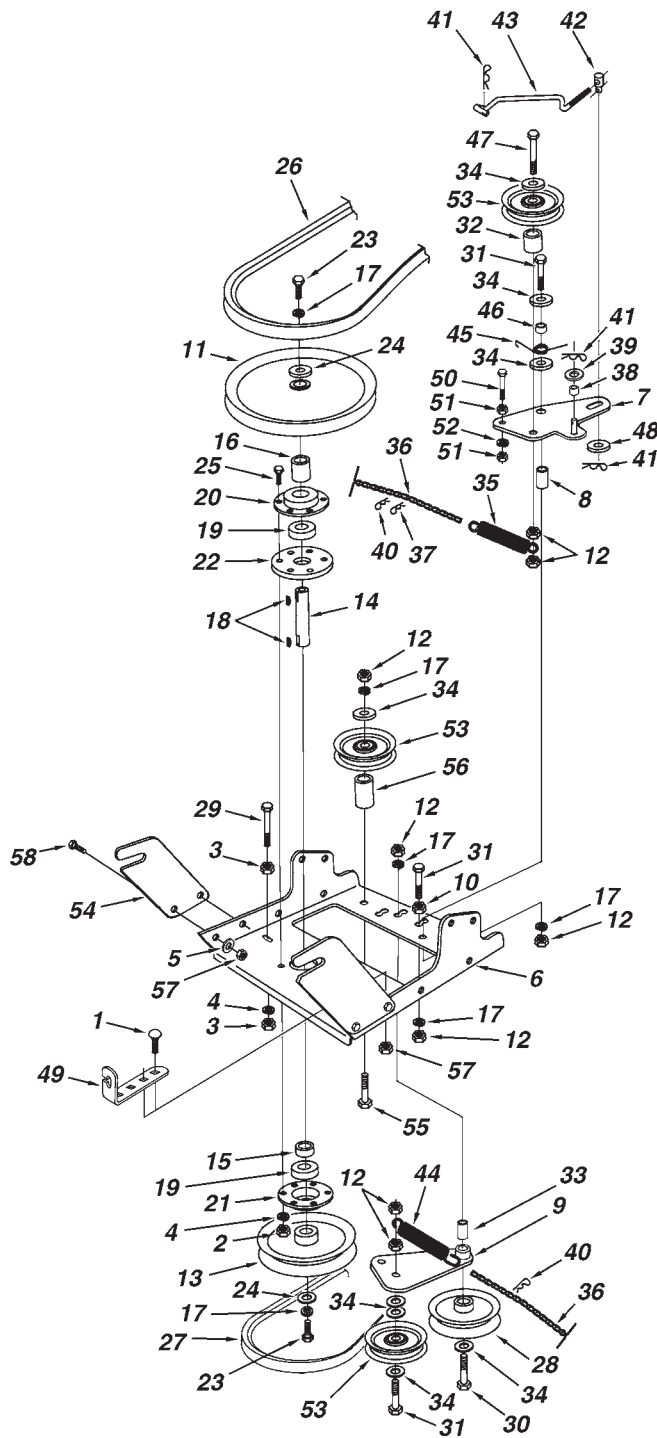

REPAIR PARTS FOR MODEL LST42B 42" SNOW THROWER

REF. NO.	PART NO.	QTY.	DESCRIPTION
1	43080	2	Carriage Bolt, 5/16-18 x 3/4"
2	43064	3	Hex Lock Nut, 5/16-18
3	43083	2	Hex Nut, 5/16-18
4	43086	4	Lock Washer, 5/16"
5	43081	4	Washer, 5/16" Std. Wrt.
6	25727	1	Frame, Clutch and Pulley
7	63904	1	Idler Arm Assembly
8	24286	1	Spacer, Pivot
9	63762	1	Idler Bracket Assembly
10	43015	1	Hex Nut, 3/8-16
11	46981	1	Pulley, V Type 9"
12	43082	8	Nut, Hex Lock, 3/8-16
13	46982	1	Pulley, V Type 5-1/2"
14	738-0680	1	Shaft
15	750-0456	1	Spacer
16	750-0660	1	Spacer
17	43003	6	Lock Washer, 3/8"
18	714-0161	2	Key
19	741-0919	2	Bearing, Ball
20	08253B	1	Housing, Bearing
21	15296A	1	Housing, Open Bearing
22	14088B	1	Spacer, Spindle
23	44377	2	Hex Bolt, 3/8-24 x 1"
24	736-0247	2	Washer
25	43063	3	Hex Bolt, 5/16-18 x 1"
26	46989	1	Belt, V Type Drive (55")
	48138	1	Belt, V Type Drive (56")
27	47846	1	Belt, V Type Auger
28	47044	1	Pulley, V Type 4"
29	47025	1	Hex Bolt, 5/16-18 x 3-1/2"
30	43432	1	Hex Bolt, 3/8-16 x 2-1/2"
31	43054	3	Hex Bolt, 3/8-16 x 2"
32	24571	1	Spacer
33	24472	1	Spacer, Pivot
34	43070	8	Washer, 3/8"
35	46959	1	Spring
36	46963	2	Chain
37	43055	1	Pin, Hair Cotter, 3/32"
38	23727	1	Spacer
39	43088	1	Washer, 1/4"
40	43343	2	Pin, Hair Cotter #4 (1/8")
41	47134	2	Pin, Hair Cotter 5/64"
42	711-0198	1	Trunnion
43	46948	1	Rod, Engagement
44	47620	1	Spring
45	47607	1	Spring, Torsion
46	23625	1	Spacer
47	43509	1	Hex Bolt, 3/8-16 x 2-3/4" Lg.
48	47605	1	Washer, Flat 3/8"
49	24558	1	Cable Bracket
50	49870	1	Hex Bolt, 1/4-20 x 2-1/2"
51	43178	2	Hex Nut, 1/4-20
52	43177	1	Lock Washer, 1/4"
53	48883	3	Pulley, Flat 3-5/8"
54	25728	2	Rear Pulley Frame Bracket
55	46938	1	Hex Bolt, 3/8-16 x 3-1/4"
56	25780	1	Spacer
57	47810	6	Hex Nut, 5/16-18 Nylock
58	43182	4	Hex Bolt, 5/16-18 x 3/4"