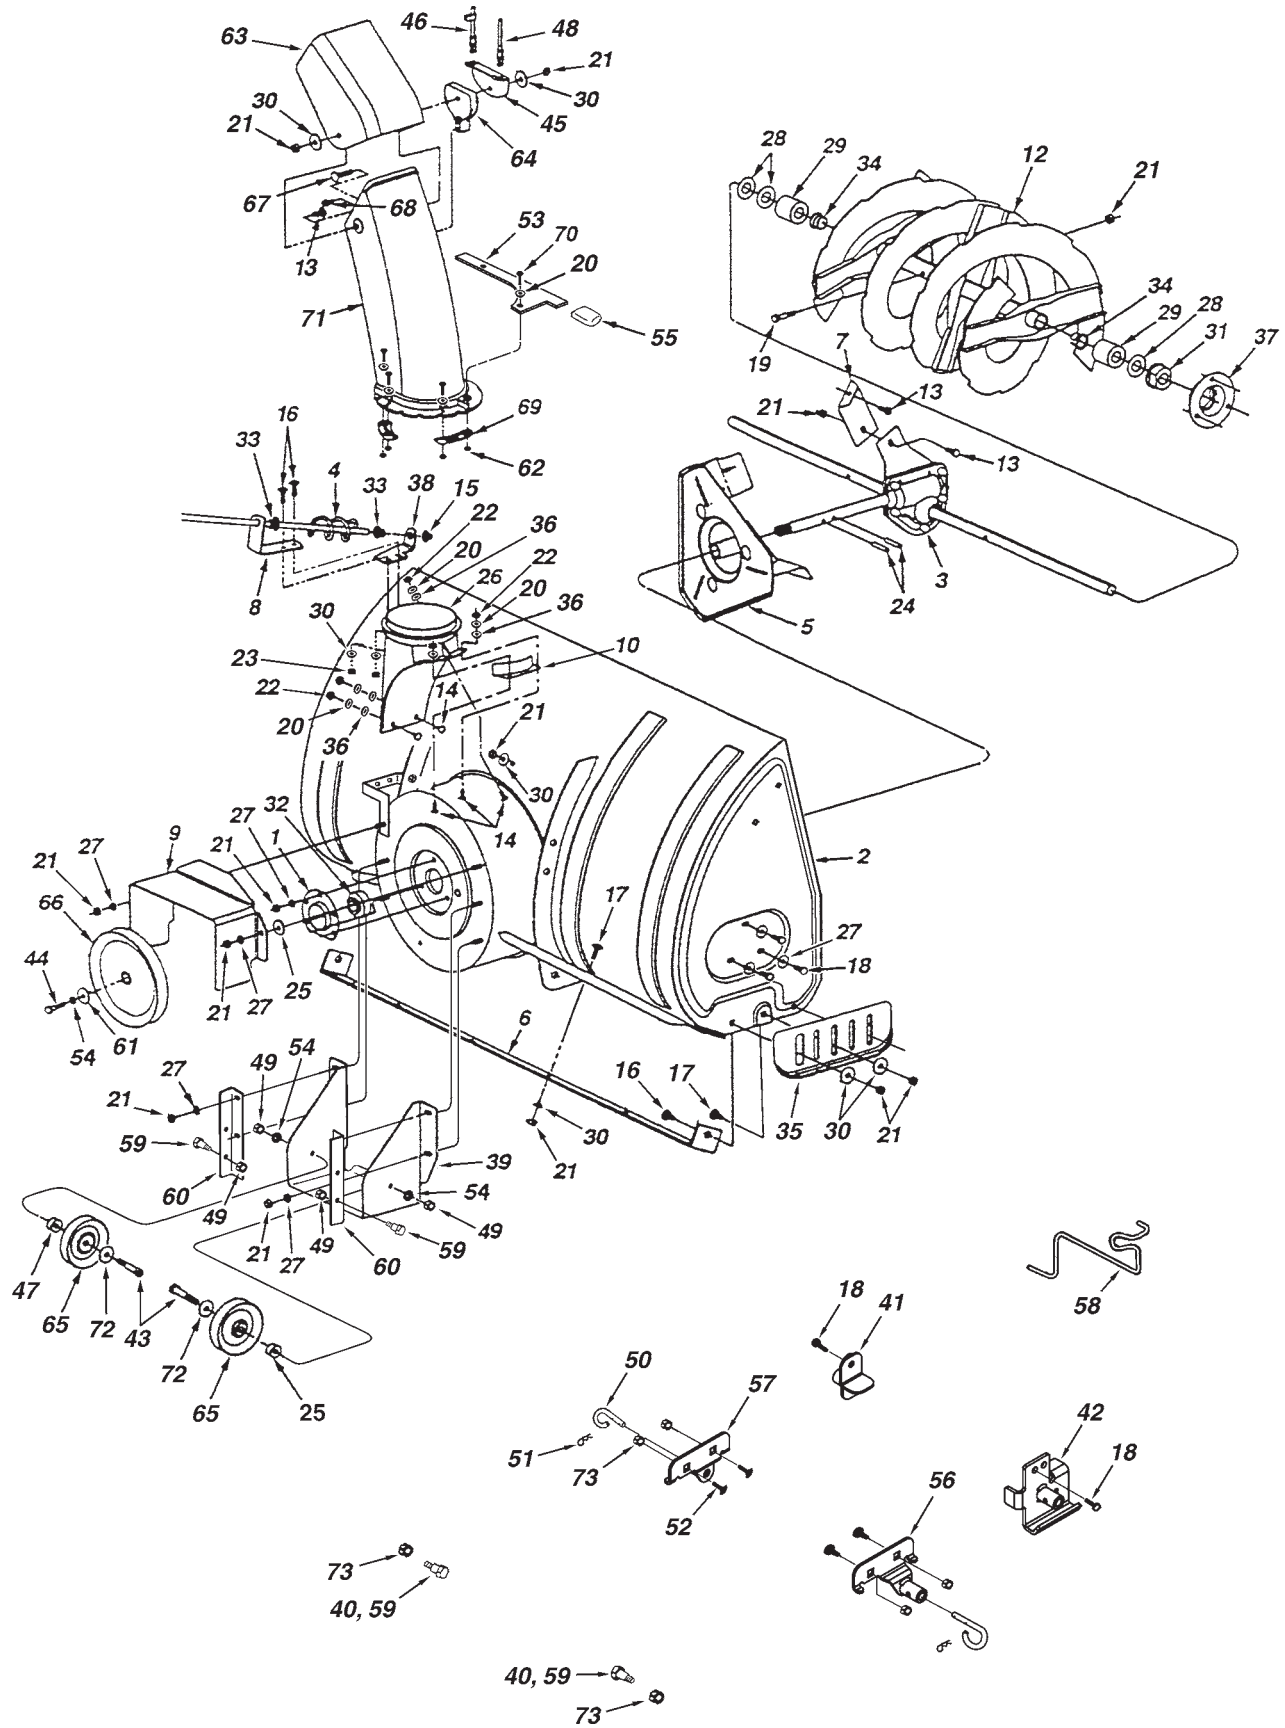

42" Snow Thrower Attachment for Tractors

LST42B

.

PARTS

REPAIR PARTS FOR MODEL LST42B 42" SNOW THROWER

REPAIR PARTS FOR MODEL LST42B 42" SNOW THROWER

REF. NO.	PART NO.	QTY.	DESCRIPTION	REF. NO.	PART NO.	QTY.	DESCRIPTION
1	05931	1	Housing, Bearing	50	43038	2	Pin, Pivot Lock
2	64184	1	Housing Assembly	51	43343	2	Pin, Hair Cotter #4 (1/8")
3	618-0616	1	Gear Assembly	52	43350	4	Carriage Bolt, 3/8-16 x 1"
4	63579	1	Chute Crank Rod Assembly	53	24394	1	Bracket, Chute Anti-rotation
5	63768	1	Impeller Assembly	54	43003	3	Lock Washer, 3/8"
6	24773	1	Scraper Plate	55	1643-60	1	Plastic Cap
7	703-2734	1	Bracket, Housing Brace	56	64452	1	Hanger Bracket Assembly, R.H.
8	703-2735A	1	Bracket, Chute Crank	57	64451	1	Hanger Bracket Assembly, L.H.
9	24816	1	Cover, Belt	58	47043	1	Keeper, Engine Pulley
10	705-5226	1	Chute Reinforcement	59	48106	4	Bolt, Shoulder
11	705-5269	1	Spiral Assembly, L.H. (not shown)	60	24466	2	Bracket, Down Stop
12	705-5270	1	Spiral Assembly, R.H.	61	736-0247	1	Washer,
13	43182	3	Hex Bolt, 5/16-18 x 3/4" Lg.	62	47598	6	Hex Lock Nut, 1/4" Flanged
14	44950	5	Carriage Bolt, 1/4-20 x 3/4"	63	731-0921	1	Chute, Upper
15	44917	1	Palnut, 3/8"	64	731-1313C	1	Guide, Cable
16	44326	4	Carriage Bolt, 5/16-18 x 1" Lg.	65	47044	2	Pulley, V Type 4"
17	43080	10	Carriage Bolt, 5/16-18 x 3/4" Lg.	66	47026	1	Pulley, V Type
18	46703	8	Bolt, Self-Tap 5/16" x 3/4"	67	43085	1	Hex Bolt, 5/16-18 x 1-1/2"
19	710-0890A	2	Bolt, Shear 5/16-18 x 1-1/2"	68	710-0896	1	Screw, 1/4-14 x 5/8"
20	43088	11	Washer, 1/4"	69	731-0851A	3	Chute Keeper
21	43064	27	Hex Lock Nut, 5/16-18 Thd.	70	43661	6	Hex Bolt, 1/4-20 x 1"
22	43013	5	Hex Lock Nut, 1/4-20	71	731-1300C	1	Chute, Lower
23	47810	2	Hex Nut, 5/16-18 Nylock	72	43070	2	Washer, 3/8"
24	715-0114	2	Spiral Pin, 1/4" x 1-1/2" Lg.	73	47572	6	Hex Lock Nut, 3/8-16 Flanged
25	750-0437	2	Bushing		49957	1	Owner's Manual
26	731-1379A	1	Chute Adapter				
27	43086	15	Lock Washer, 5/16"				
28	736-0188	6	Washer, .76" x 1.49" x .06"				
29	711-0469	4	Spacer, .75 ID x 1.25 OD x .5 L				
30	43081	18	Washer, 5/16" Std. Wrt.				
31	47615	2	Bearing, Flange				
32	741-0309	1	Bearing, Ball				
33	741-0475	2	Bushing, Plastic 3/8"				
34	741-0493A	4	Bearing, Split, 3/4"				
35	24279	2	Skid Shoe				
36	48015	5	Washer, Nylon				
37	784-5618	2	Housing, Bearing				
38	24393	1	Bracket, Chute Crank				
39	24281	1	Bracket, Idler				
40	49933	2	Shoulder Bolt, Round Head				
41	65367	1	Hanger Bracket Assembly, L.H.				
42	65450	1	Hanger Bracket Assembly, R.H.				
43	41576	2	Hex Bolt, 3/8-16 x 1-3/4"				
44	44377	1	Hex Bolt, 3/8-24 x 1"				
45	784-5594	1	Bracket, Cable				
46	746-0929	1	Cable, Chute Control With Clip				
47	711-0242	1	Spacer				
48	746-0928	1	Cable, Chute Control				
49	43082	4	Nut, Hex Lock, 3/8-16				