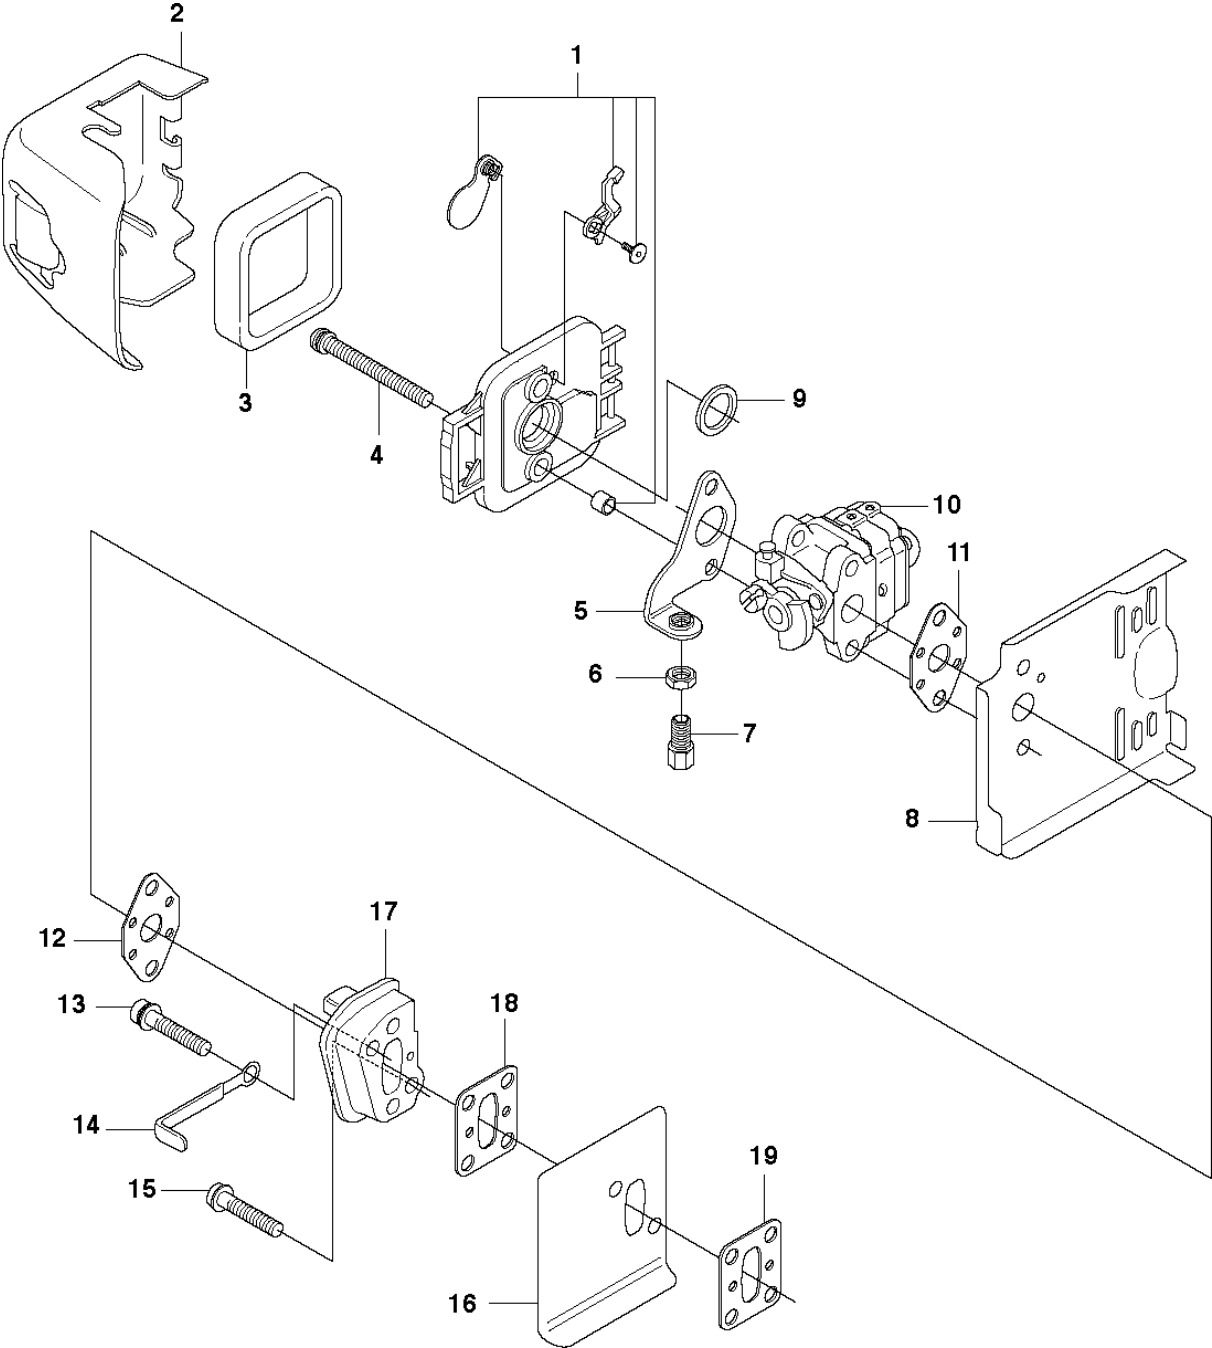

GEAR HOUSING

123 HD60, 2007-03

Ref	Part No	Description	Remark	QTY	KIT
1	544 30 32-01	CLUTCH ASSY		1	
2	544 30 37-01	SPRING		2	1
3	544 30 35-01	CLUTCH SHOE		2	1
4	544 29 82-01	DRUM		1	
5	725 23 70-71	SCREW EHHM		2	
6	735 21 53-71	TBD		2	
7	544 29 95-01	HOUSING		1	
8	544 30 24-01	FELT		1	
9	734 11 52-01	WASHER		1	
10	735 21 53-01	LOCKWASHER		1	
11	725 23 76-51	SCREW EHHM		1	
12	735 21 53-01	LOCKWASHER		2	
13	725 23 70-71	SCREW EHHM		2	
14	531 00 47-05	NIPPLE		1	
15	544 30 50-01	BEARING		1	
16	544 30 50-01	BEARING		1	
17	544 29 96-01	PINION		1	
18	544 30 22-01	SNAP RING		1	
19	544 29 92-01	BEARING		1	
20	544 30 01-01	CRANK		1	
21	544 30 03-01	ROD		2	
22	544 30 51-01	SNAP RING		1	
23	544 30 27-01	SCREW		1	
24	544 30 26-01	PLATE		1	
25	544 29 92-01	BEARING		1	
26	544 30 25-01	HOUSING		1	
27	544 30 20-01	SCREW		7	

HANDLE & CONTROLS

123 HD60, 2007-03

Ref	Part No	Description	Remark	QTY KIT
1	537 28 00-06	HANDLE ASSY	123HD60	1
1	537 28 00-05	HANDLE ASSY	123HD65	1
3	537 18 39-01	THROTTLE LOCKOUT		1
4	506 01 44-02	THROTTLE TRIGGER		1
5	503 71 82-01	SWITCH		1
6	503 77 06-01	RECOIL SPRING	123HD65	1
7	503 77 05-01	LOCKING BUTTON	123HD65	1
8	537 19 78-01	COVER	123HD60	1
9	734 11 25-41	WASHER		1
10	503 21 29-06	SCREW CCRPANT		1
11	503 79 15-02	LATCH	123HD65	1
12	503 21 27-13	SCREW CCRPANT		1
13	503 21 07-16	SCREW IHST		3
14	503 73 45-01	LABEL		1
15	544 30 29-01	STAY	R	1
15	544 30 30-01	STAY	L	1
16	503 20 07-10	SCREW IHSCFM		2
17	537 08 08-01	SPRING		2
18	544 30 28-01	STAY		1
19	503 21 68-16	SCREW IHST		2
20	537 08 07-01	SPRING		2
21	503 20 07-10	SCREW IHSCFM		2
22	740 44 16-00	O-RING		1
23	503 21 06-22	SCREW IHST		2
24	537 08 06-01	SPRING		1
25	735 21 53-01	LOCKWASHER		1
26	734 11 52-01	WASHER		1
27	725 23 78-51	SCREW EHHM		2
28	503 77 10-03	FRONT HANDLE		1
29	503 77 09-01	SECURING PLATE		1
30	531 00 48-29	ATTACHMENT		1
31	531 00 78-44	SHORTING LEAD		2
32	544 20 06-02	WIRING ASSY		1