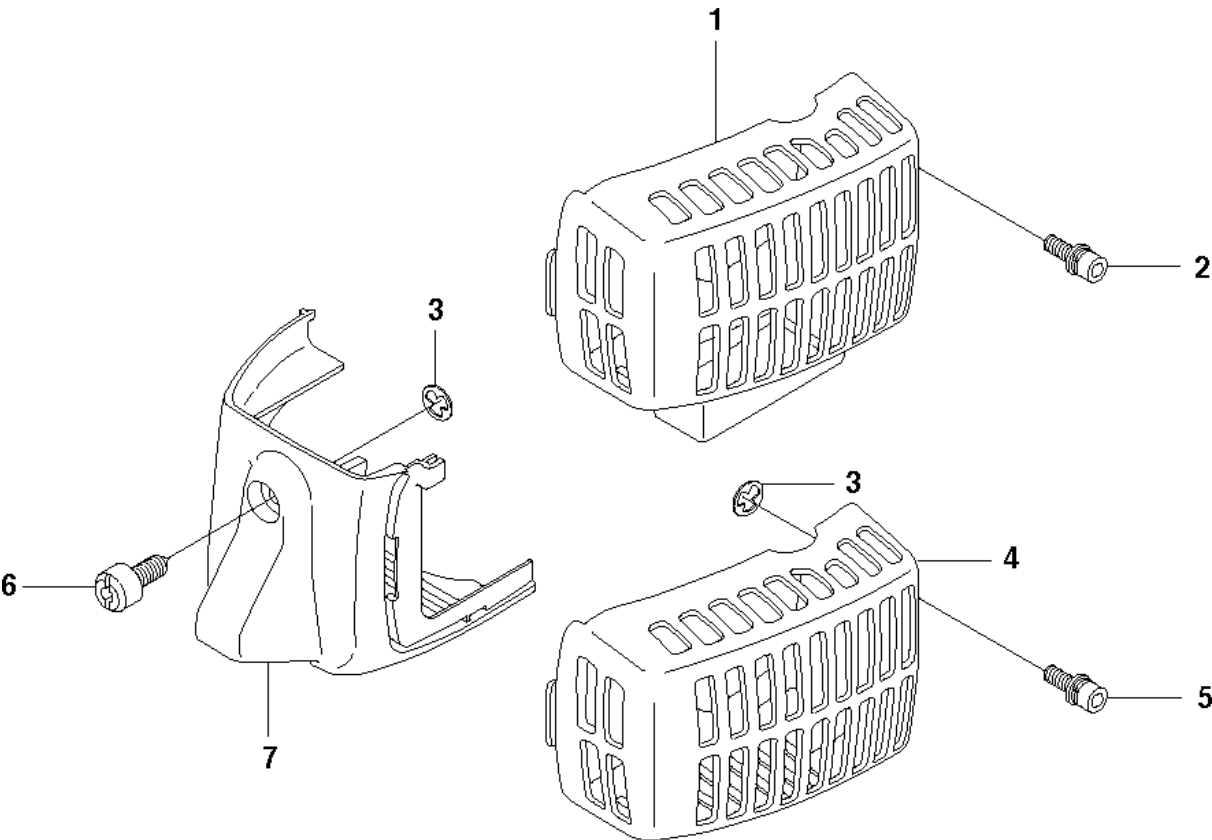

SPARE PARTS LIST

HEDGE TRIMMERS/POLE HEDGE
TRIMMERS

123 HD60, 2007-03

ACCESSORIES

123 HD60, 2007-03

Ref	Part No	Description	Remark	QTY	KIT
1	504 04 46-01	ACCESSORY BAG		1	
2	504 04 45-01	HEX KEY		1	1
3	504 04 44-01	HEX KEY		1	1
4	504 04 43-01	COMBINATION WRENCH		1	1
5	531 00 75-13	GREASE	UL22	1	
6	531 00 75-12	GREASE	UL21	1	
7	531 00 92-05	GREASE		1	

CARBURETOR

123 HD60, 2007-03

Ref	Part No	Description	Remark	QTY KIT	
1	544 30 43-01	CARBURETTOR	Walbro WYL	1	
2	531 00 24-42	CONNECTION		1	1
3	531 00 48-43	RING		2	1
4	531 00 24-39	RETAINING RING		1	1
5	531 00 77-91	RING		1	1
6	544 29 80-01	MAIN JET		1	1
7	531 00 48-36	MOULDING		1	1
8	531 00 48-37	SPÄNNHJUL		1	1
9	544 29 23-01	PUMP HOUSING		1	1
10	531 00 77-94	GASKET		1	1
11	544 29 59-01	DIAPHRAGM CARBURETTOR		1	1
12	531 00 77-95	HOUSING		1	1
13	531 00 24-36	PRIMER		1	1
14	531 00 77-96	PLATE		1	1
15	531 00 77-97	SCREW		4	1

COVER

123 HD60, 2007-03

Ref	Part No	Description	Remark	QTY KIT
1	531 00 48-12	PULL ROD	US Only	1
2	544 29 21-01	SCREW		1
3	576 16 55-01	WASHER		1
4	544 29 30-01	MUFFLER COVER		1
5	544 29 21-01	SCREW		1
6	544 29 37-01	KNOB		1
7	544 29 53-01	CYLINDER COVER		1

CRANKSHAFT

123 HD60, 2007-03

Ref	Part No	Description	Remark	QTY KIT
1	544 29 31-01	SHAFT ASSY		1
2	531 00 48-17	PISTON RING		1
3	531 00 48-16	DRIVE SHAFT		1
4	531 00 48-18	MACHINE HOLDER		1
5	531 00 40-88	PISTON BOLT		1
6	531 00 23-83	CLIP		2
7	531 00 24-02	KEY		1