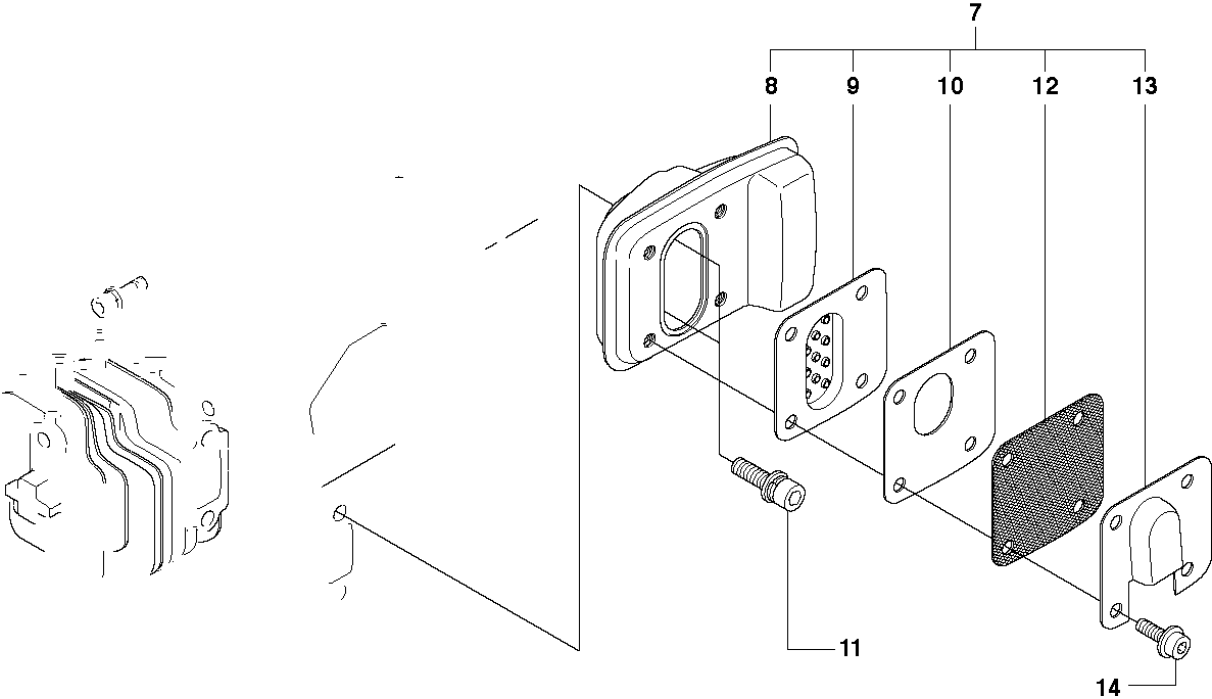

MUFFLER

123 HD60, 2007-03

Ref	Part No	Description	Remark	QTY	KIT
1	531 00 48-54	SPRING PIN		1	
2	544 29 55-01	SCREW		2	
3	531 00 48-02	GEAR		1	
4	531 00 48-06	SHAFT		1	
5	544 30 38-01	MUFFLER		1	
6	544 29 24-01	SCREW		2	
7	504 09 49-01	MUFFLER ASSY	US Only	1	
8	531 00 48-07	SPACER		1	7
9	531 00 48-08	END PLATE		1	7
10	531 00 48-10	SHAFT		1	7
11	504 09 50-01	SCREW		2	
12	531 00 48-09	BEARING PLATE		1	7
13	531 00 48-11	NUT		1	7
14	504 04 39-01	SCREW		4