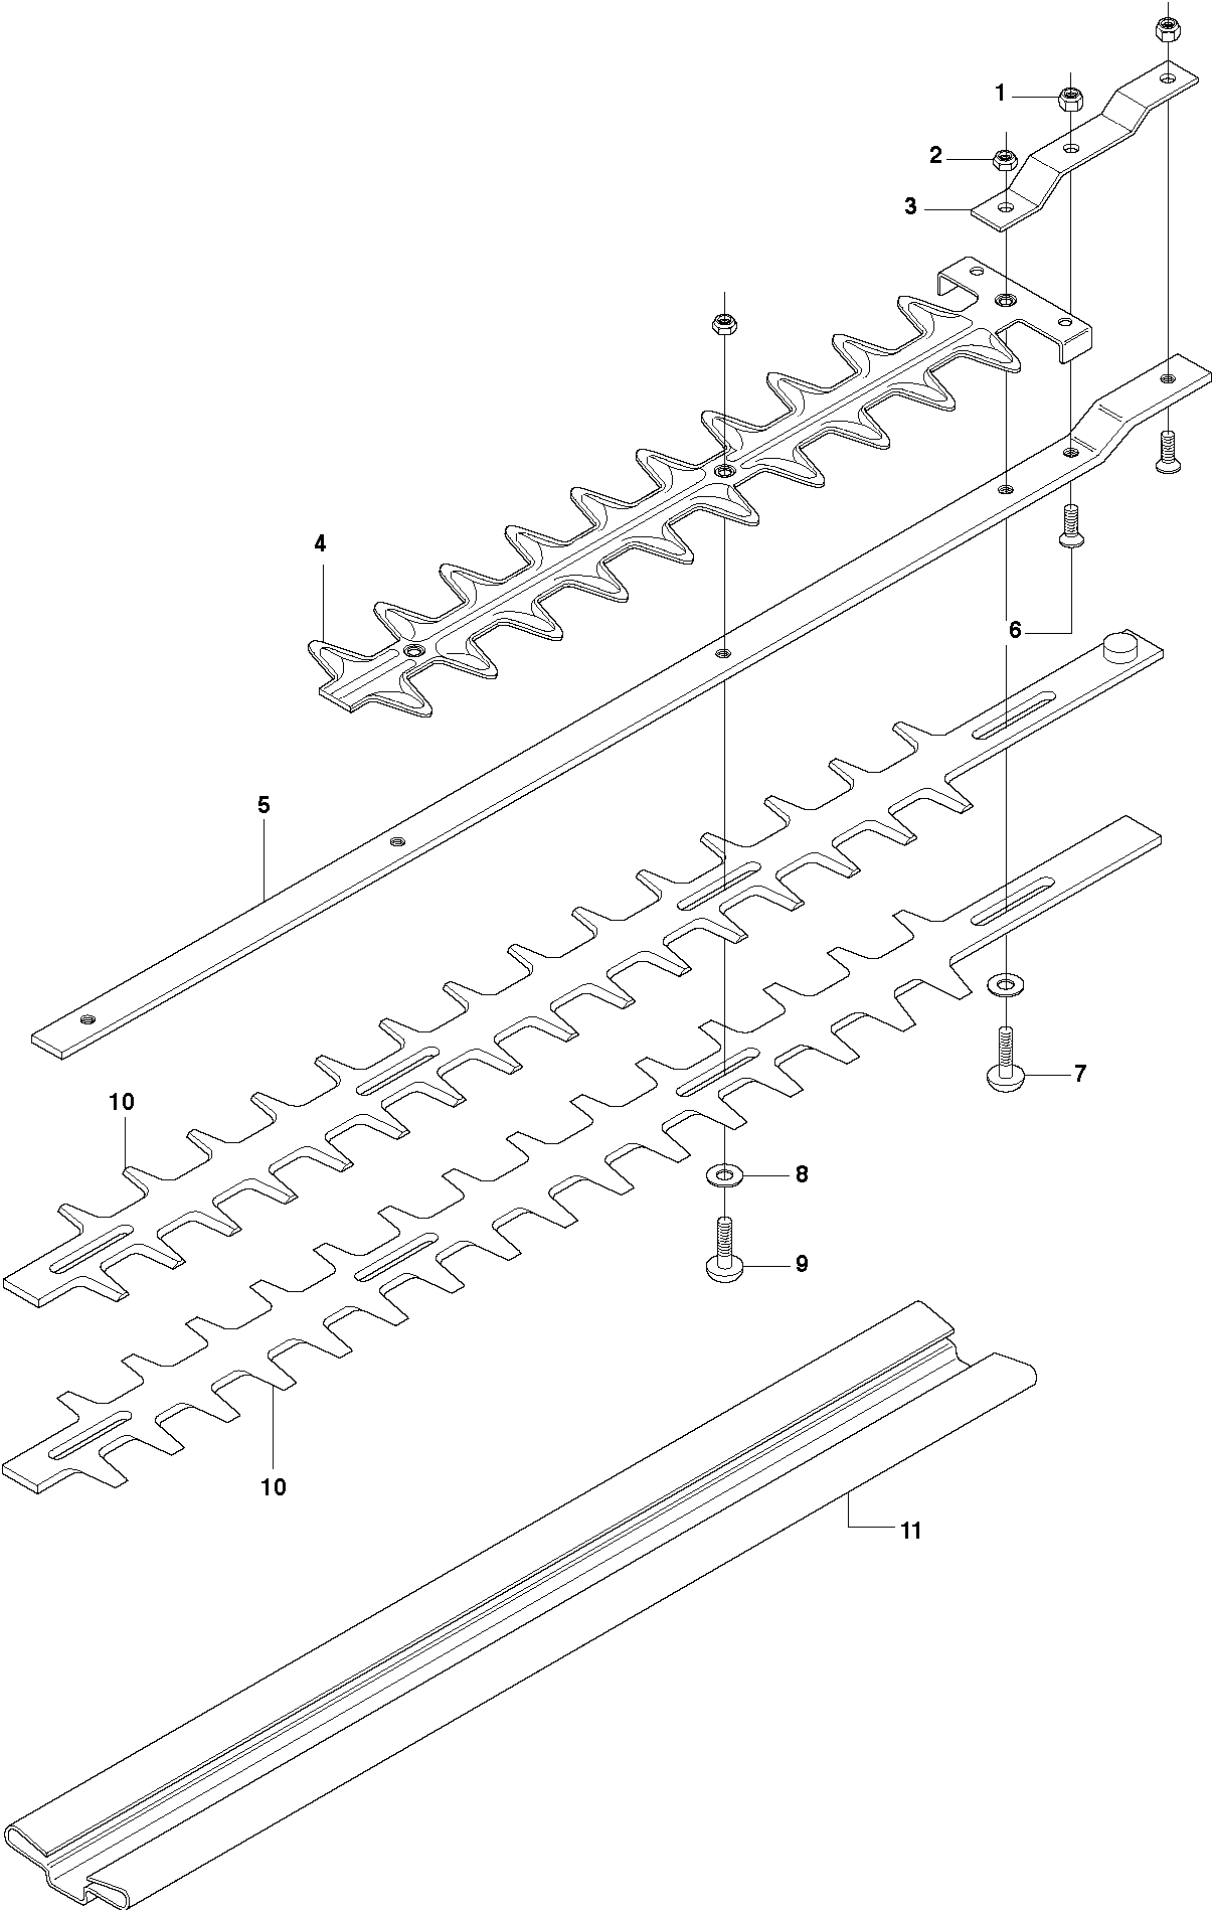

SPARE PARTS LIST

HEDGE TRIMMERS/POLE HEDGE
TRIMMERS

123 HD60, 2007-03

ACCESSORIES

123 HD60, 2007-03

Ref	Part No	Description	Remark	QTY	KIT
1	504 04 46-01	ACCESSORY BAG		1	
2	504 04 45-01	HEX KEY		1	1
3	504 04 44-01	HEX KEY		1	1
4	504 04 43-01	COMBINATION WRENCH		1	1
5	531 00 75-13	GREASE	UL22	1	
6	531 00 75-12	GREASE	UL21	1	
7	531 00 92-05	GREASE		1	

CARBURETOR

123 HD60, 2007-03

Ref	Part No	Description	Remark	QTY KIT	
1	544 30 43-01	CARBURETTOR	Walbro WYL	1	
2	531 00 24-42	CONNECTION		1	1
3	531 00 48-43	RING		2	1
4	531 00 24-39	RETAINING RING		1	1
5	531 00 77-91	RING		1	1
6	544 29 80-01	MAIN JET		1	1
7	531 00 48-36	MOULDING		1	1
8	531 00 48-37	SPÄNNHJUL		1	1
9	544 29 23-01	PUMP HOUSING		1	1
10	531 00 77-94	GASKET		1	1
11	544 29 59-01	DIAPHRAGM CARBURETTOR		1	1
12	531 00 77-95	HOUSING		1	1
13	531 00 24-36	PRIMER		1	1
14	531 00 77-96	PLATE		1	1
15	531 00 77-97	SCREW		4	1

COVER

123 HD60, 2007-03

Ref	Part No	Description	Remark	QTY KIT
1	531 00 48-12	PULL ROD	US Only	1
2	544 29 21-01	SCREW		1
3	576 16 55-01	WASHER		1
4	544 29 30-01	MUFFLER COVER		1
5	544 29 21-01	SCREW		1
6	544 29 37-01	KNOB		1
7	544 29 53-01	CYLINDER COVER		1

CRANKSHAFT

123 HD60, 2007-03

Ref	Part No	Description	Remark	QTY KIT
1	544 29 31-01	SHAFT ASSY		1
2	531 00 48-17	PISTON RING		1
3	531 00 48-16	DRIVE SHAFT		1
4	531 00 48-18	MACHINE HOLDER		1
5	531 00 40-88	PISTON BOLT		1
6	531 00 23-83	CLIP		2
7	531 00 24-02	KEY		1