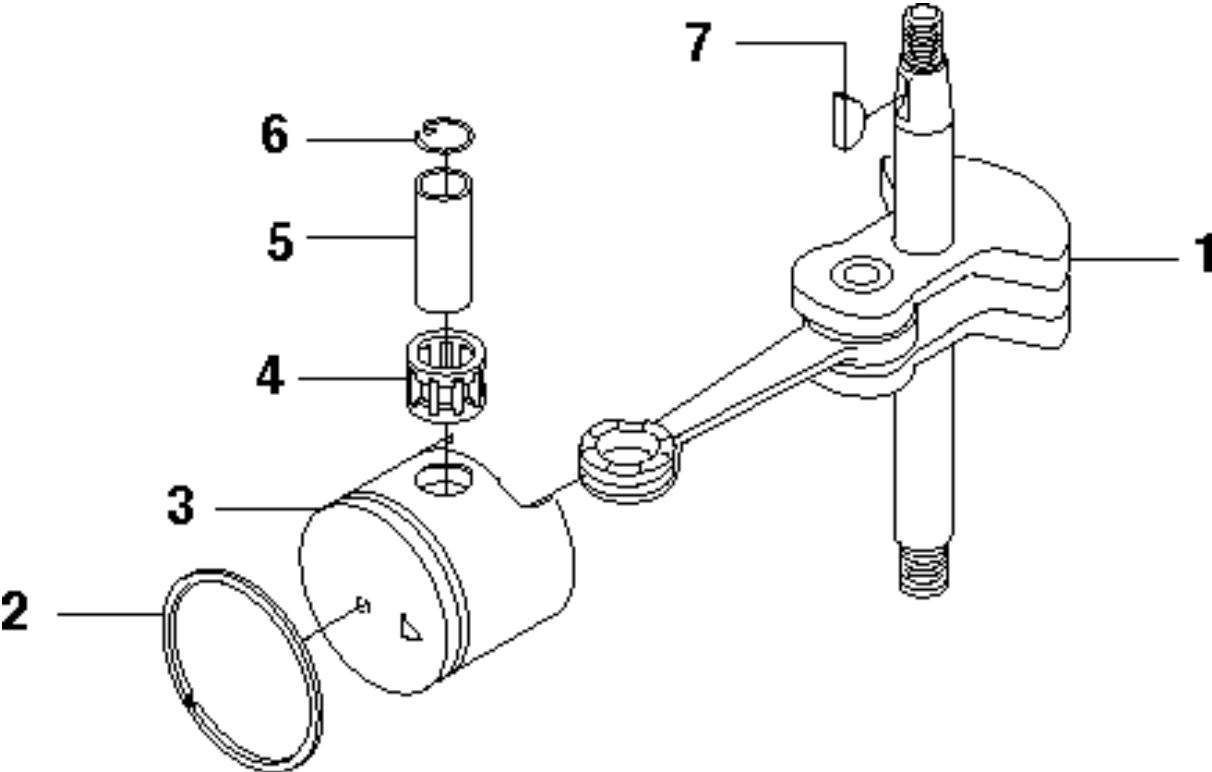

SPARE PARTS LIST

HEDGE TRIMMERS/POLE HEDGE
TRIMMERS

123 HD60, 2007-03

ACCESSORIES

123 HD60, 2007-03

Ref	Part No	Description	Remark	QTY	KIT
1	504 04 46-01	ACCESSORY BAG		1	
2	504 04 45-01	HEX KEY		1	1
3	504 04 44-01	HEX KEY		1	1
4	504 04 43-01	COMBINATION WRENCH		1	1
5	531 00 75-13	GREASE	UL22	1	
6	531 00 75-12	GREASE	UL21	1	
7	531 00 92-05	GREASE		1	

CARBURETOR

123 HD60, 2007-03

Ref	Part No	Description	Remark	QTY KIT	
1	544 30 43-01	CARBURETTOR	Walbro WYL	1	
2	531 00 24-42	CONNECTION		1	1
3	531 00 48-43	RING		2	1
4	531 00 24-39	RETAINING RING		1	1
5	531 00 77-91	RING		1	1
6	544 29 80-01	MAIN JET		1	1
7	531 00 48-36	MOULDING		1	1
8	531 00 48-37	SPÄNNHJUL		1	1
9	544 29 23-01	PUMP HOUSING		1	1
10	531 00 77-94	GASKET		1	1
11	544 29 59-01	DIAPHRAGM CARBURETTOR		1	1
12	531 00 77-95	HOUSING		1	1
13	531 00 24-36	PRIMER		1	1
14	531 00 77-96	PLATE		1	1
15	531 00 77-97	SCREW		4	1

COVER

123 HD60, 2007-03

Ref	Part No	Description	Remark	QTY KIT
1	531 00 48-12	PULL ROD	US Only	1
2	544 29 21-01	SCREW		1
3	576 16 55-01	WASHER		1
4	544 29 30-01	MUFFLER COVER		1
5	544 29 21-01	SCREW		1
6	544 29 37-01	KNOB		1
7	544 29 53-01	CYLINDER COVER		1

CRANKSHAFT

123 HD60, 2007-03

Ref	Part No	Description	Remark	QTY KIT
1	544 29 31-01	SHAFT ASSY		1
2	531 00 48-17	PISTON RING		1
3	531 00 48-16	DRIVE SHAFT		1
4	531 00 48-18	MACHINE HOLDER		1
5	531 00 40-88	PISTON BOLT		1
6	531 00 23-83	CLIP		2
7	531 00 24-02	KEY		1