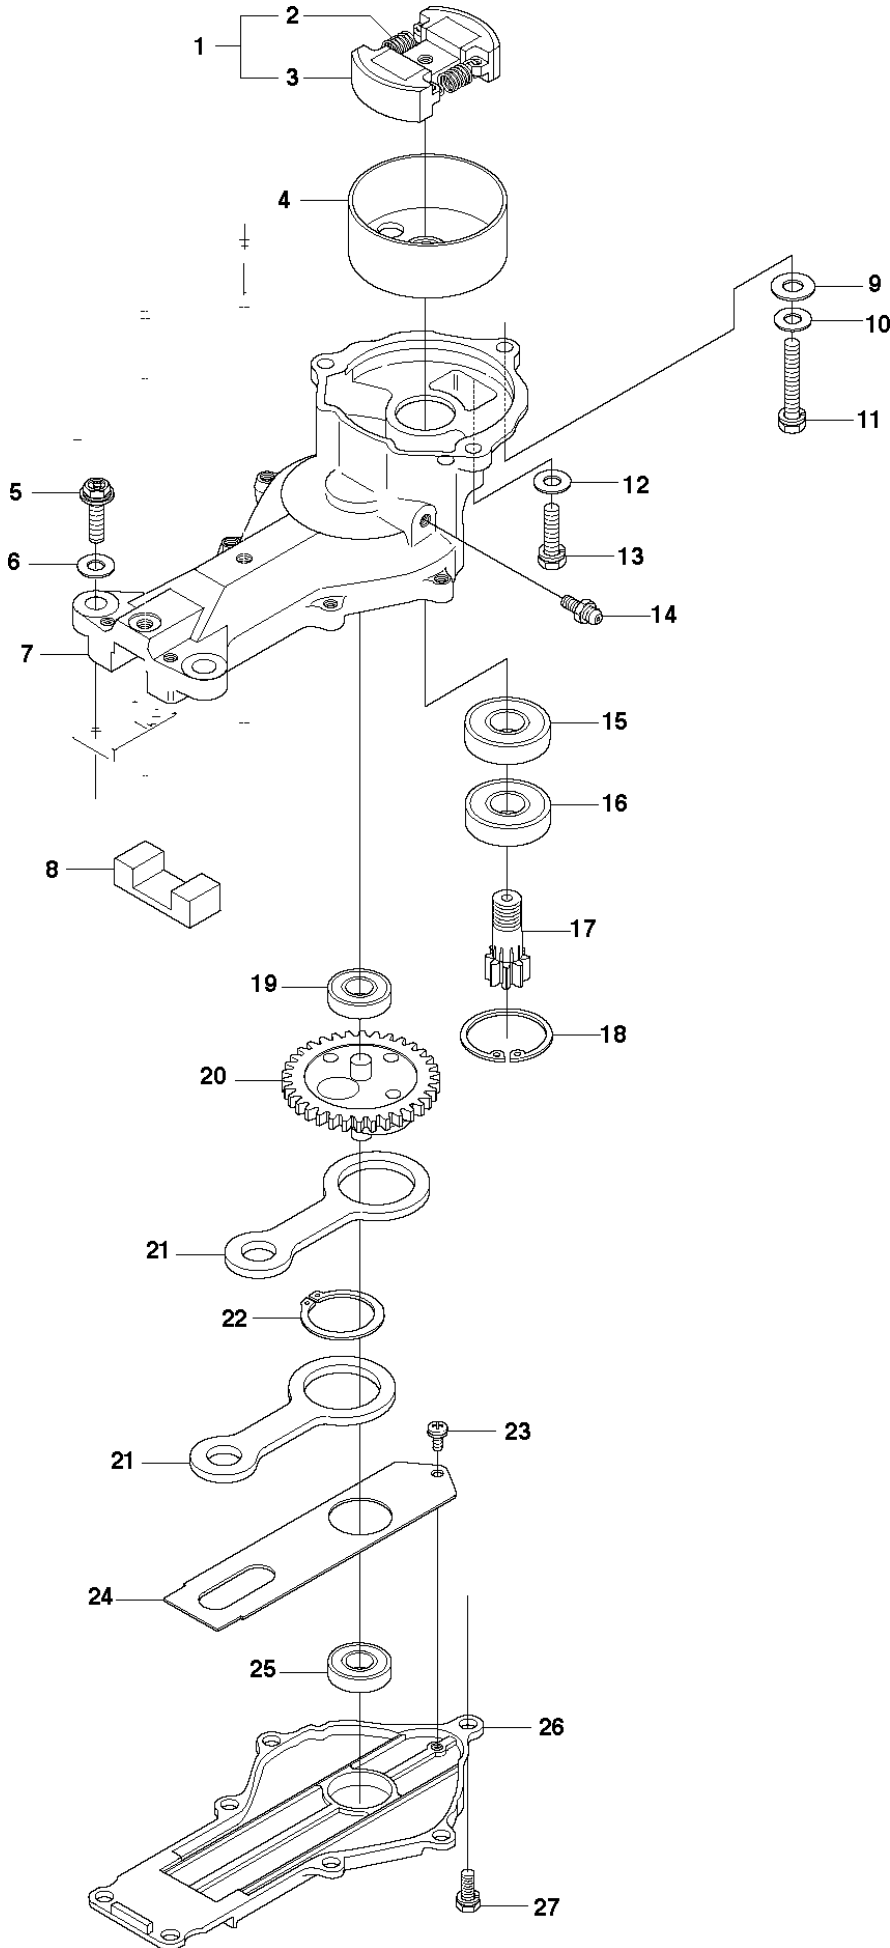

GEAR HOUSING

123 HD60, 2007-03

Ref	Part No	Description	Remark	QTY	KIT
1	544 30 32-01	CLUTCH ASSY		1	
2	544 30 37-01	SPRING		2	1
3	544 30 35-01	CLUTCH SHOE		2	1
4	544 29 82-01	DRUM		1	
5	725 23 70-71	SCREW EHHM		2	
6	735 21 53-71	TBD		2	
7	544 29 95-01	HOUSING		1	
8	544 30 24-01	FELT		1	
9	734 11 52-01	WASHER		1	
10	735 21 53-01	LOCKWASHER		1	
11	725 23 76-51	SCREW EHHM		1	
12	735 21 53-01	LOCKWASHER		2	
13	725 23 70-71	SCREW EHHM		2	
14	531 00 47-05	NIPPLE		1	
15	544 30 50-01	BEARING		1	
16	544 30 50-01	BEARING		1	
17	544 29 96-01	PINION		1	
18	544 30 22-01	SNAP RING		1	
19	544 29 92-01	BEARING		1	
20	544 30 01-01	CRANK		1	
21	544 30 03-01	ROD		2	
22	544 30 51-01	SNAP RING		1	
23	544 30 27-01	SCREW		1	
24	544 30 26-01	PLATE		1	
25	544 29 92-01	BEARING		1	
26	544 30 25-01	HOUSING		1	
27	544 30 20-01	SCREW		7