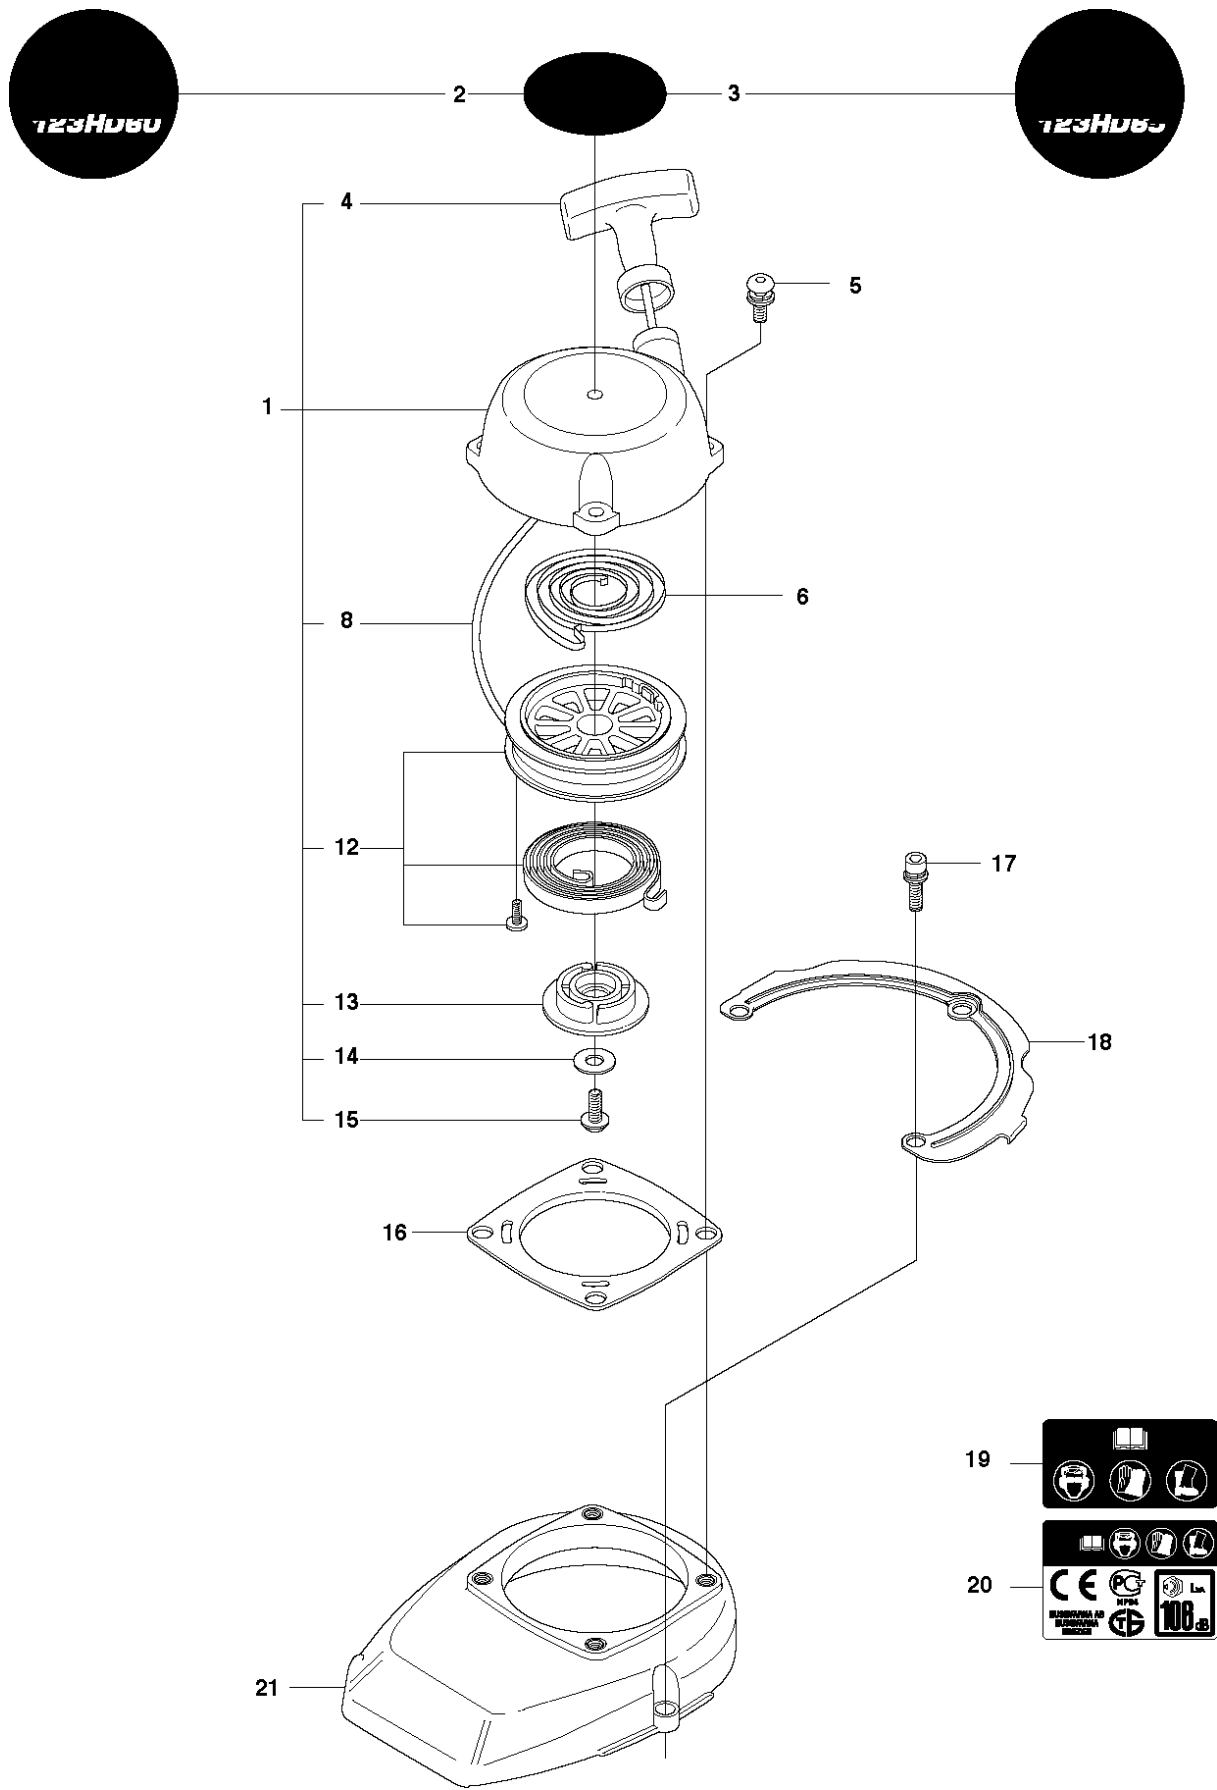

HOUSING

123 HD60, 2007-03

Ref	Part No	Description	Remark	QTY KIT
1	544 29 36-01	HOUSING ASSY		1
2	544 30 44-01	COVER		1
3	531 00 48-46	STYRTAPP	AIR FILTER	1
4	531 00 48-48	WASHER		2
5	544 29 60-01	STAY		1
6	531 00 24-45	NUT		1
7	544 29 35-01	ADAPTER		1
8	544 29 52-01	BAFFLE PLATE		1
9	544 29 61-01	GASKET		1
10	544 30 43-01	CARBURETTOR	Walbro WYL	1
11	531 00 24-52	GASKET		1
12	531 00 24-52	GASKET		1
13	544 29 40-01	SCREW		1
14	544 29 29-01	CLAMP		1
15	544 29 39-01	SCREW		1
16	531 00 48-55	GASKET		1
17	544 29 58-01	INSULATOR		1
18	531 00 23-53	GASKET		1
19	531 00 23-53	GASKET		1

IGNITION SYSTEM

123 HD60, 2007-03

Ref	Part No	Description	Remark	QTY KIT
1	531 00 48-28	SPARK PLUG	BPMR 6Y	1
2	531 00 23-99	SPRING		1
3	531 00 23-98	SPARK PLUG CONNECTION		1
4	544 29 66-01	INSULATOR		1
5	531 00 78-42	CABLE		1
6	531 00 24-01	SLEEVE		1
7	531 00 24-04	SPACER		2
8	531 00 78-41	IGNITION MODULE		1
9	544 29 20-01	SCREW		2
10	544 29 25-01	SCREW		2
11	544 30 34-01	RECOIL SPRING		2
12	544 29 78-01	PAWL		2
13	544 30 33-01	HOUSING		1
14	531 00 24-85	RETAINING RING		2
15	531 00 41-13	NUT		1
16	531 00 48-25	SPLASH GUARD		1

STARTER

123 HD60, 2007-03

Ref	Part No	Description	Remark	QTY KIT	
1	544 30 46-01	STARTER ASSY		1	
2	544 38 32-01	DECAL	123HD60	1	
3	504 04 38-01	DECAL	123HD65	1	
4	544 30 47-01	STARTER HANDLE		1	1
5	544 29 33-01	SCREW		4	
6	544 30 39-01	RECOIL SPRING		1	1
8	544 30 42-01	STARTER CORD		1	1
12	544 30 40-01	SPRING CASSETTE ASSY		1	1
13	544 30 41-01	STARTER PULLEY		1	1
14	544 29 67-01	WASHER		1	1
15	544 29 74-01	SCREW		1	1
16	544 29 34-01	PLATE		1	
17	544 29 19-01	SCREW		3	
18	544 30 45-01	PLATE		1	
19	544 11 07-02	LABEL	US, AU	1	
20	544 05 76-02	LABEL	EC	1	
21	531 00 48-24	COVER		1	