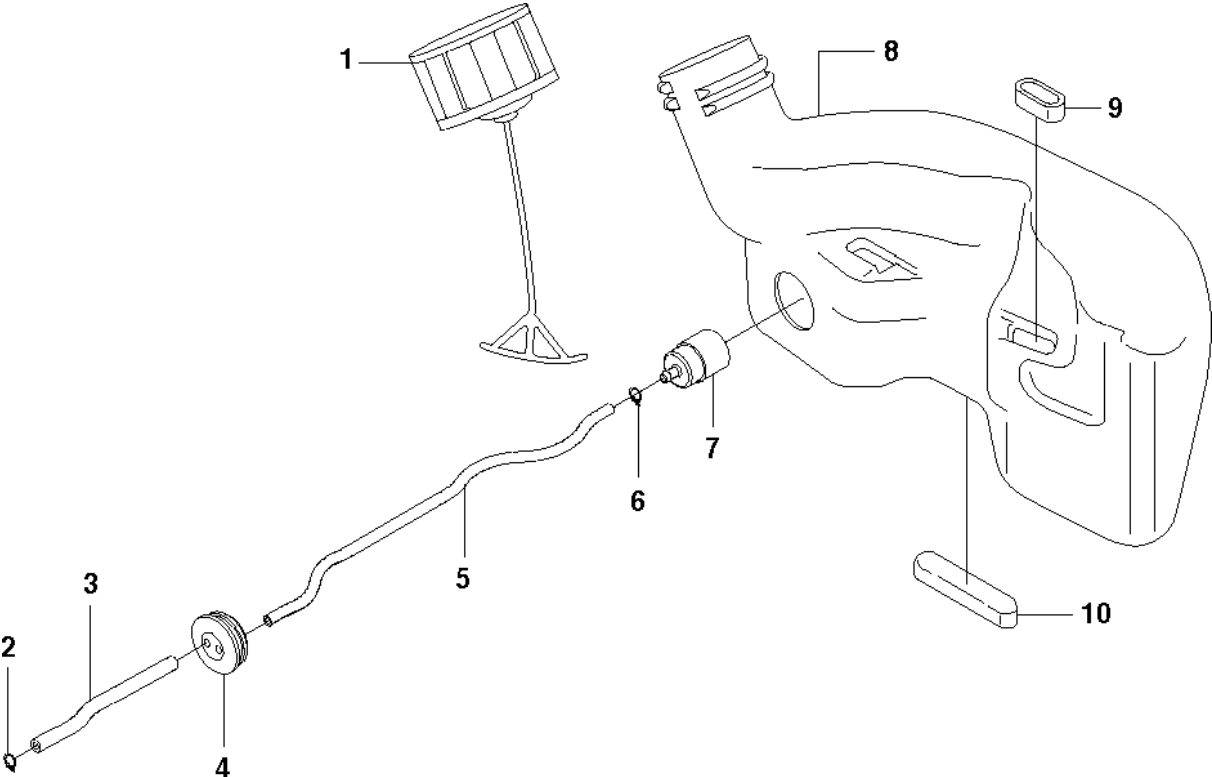

CRANKSHAFT

123 HD60, 2007-03

Ref	Part No	Description	Remark	QTY KIT
1	544 29 31-01	SHAFT ASSY		1
2	531 00 48-17	PISTON RING		1
3	531 00 48-16	DRIVE SHAFT		1
4	531 00 48-18	MACHINE HOLDER		1
5	531 00 40-88	PISTON BOLT		1
6	531 00 23-83	CLIP		2
7	531 00 24-02	KEY		1

CUTTING EQUIPMENT

123 HD60, 2007-03

Ref	Part No	Description	Remark	QTY KIT
1	544 30 21-01	NUT		2
2	544 30 52-01	NUT		4
3	502 28 85-01	PLATE		1
4	544 29 89-01	BLADE GUARD HEDGETRIMMER	Changed design, now with 7 teeth	1
5	544 30 05-01	GUIDE PLATE	123HD60	1
5	504 04 40-01	GUIDE PLATE	123HD65	1
6	502 28 86-01	SCREW		2
7	531 00 47-17	SCREW		1
8	531 00 47-15	WASHER		4
9	531 00 47-16	SCREW		3
10	544 30 18-01	BLADE	123HD60	1
10	504 04 41-01	BLADE	123HD65	1
11	544 29 94-01	TRANSPORT GUARD	123HD60	1
11	504 04 42-01	COVER	123HD65	1