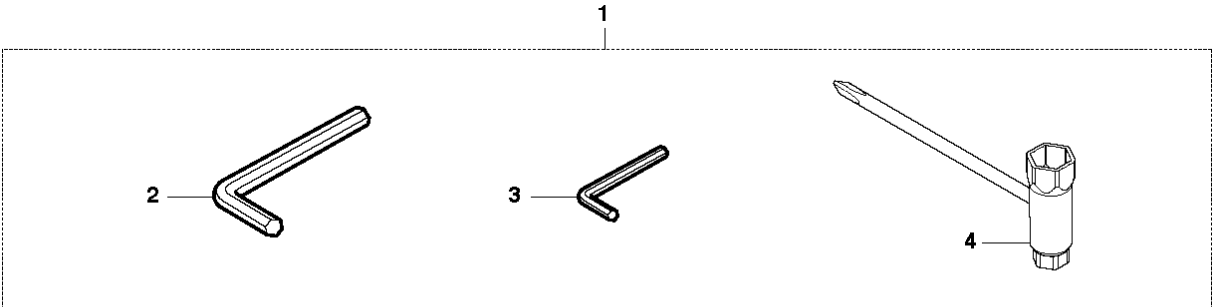

SPARE PARTS LIST

HEDGE TRIMMERS/POLE HEDGE
TRIMMERS

123 HD60, 2007-03

ACCESSORIES

123 HD60, 2007-03

Ref	Part No	Description	Remark	QTY	KIT
1	504 04 46-01	ACCESSORY BAG		1	
2	504 04 45-01	HEX KEY		1	1
3	504 04 44-01	HEX KEY		1	1
4	504 04 43-01	COMBINATION WRENCH		1	1
5	531 00 75-13	GREASE	UL22	1	
6	531 00 75-12	GREASE	UL21	1	
7	531 00 92-05	GREASE		1	

CARBURETOR

123 HD60, 2007-03

Ref	Part No	Description	Remark	QTY KIT	
1	544 30 43-01	CARBURETTOR	Walbro WYL	1	
2	531 00 24-42	CONNECTION		1	1
3	531 00 48-43	RING		2	1
4	531 00 24-39	RETAINING RING		1	1
5	531 00 77-91	RING		1	1
6	544 29 80-01	MAIN JET		1	1
7	531 00 48-36	MOULDING		1	1
8	531 00 48-37	SPÄNNHJUL		1	1
9	544 29 23-01	PUMP HOUSING		1	1
10	531 00 77-94	GASKET		1	1
11	544 29 59-01	DIAPHRAGM CARBURETTOR		1	1
12	531 00 77-95	HOUSING		1	1
13	531 00 24-36	PRIMER		1	1
14	531 00 77-96	PLATE		1	1
15	531 00 77-97	SCREW		4	1