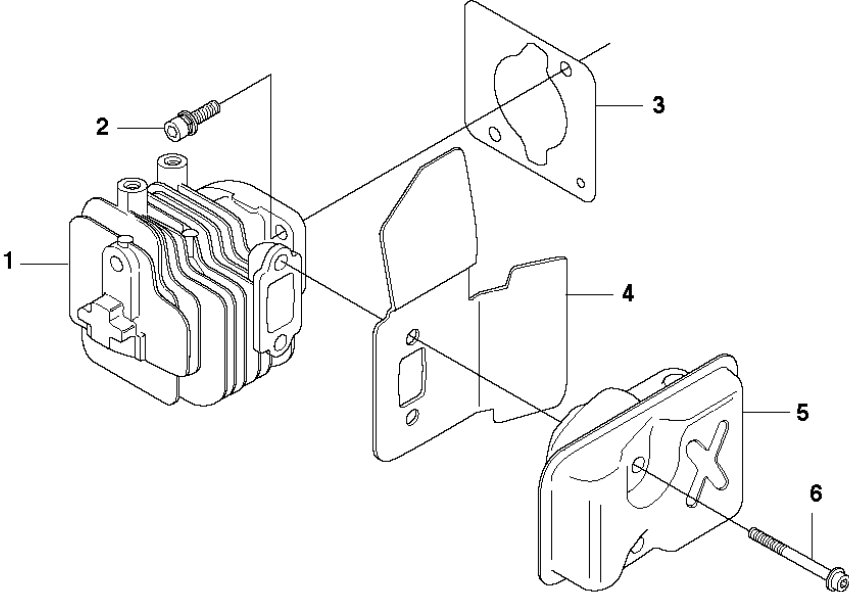

MUFFLER

123 HD60, 2007-03

Ref	Part No	Description	Remark	QTY	KIT
1	531 00 48-54	SPRING PIN		1	
2	544 29 55-01	SCREW		2	
3	531 00 48-02	GEAR		1	
4	531 00 48-06	SHAFT		1	
5	544 30 38-01	MUFFLER		1	
6	544 29 24-01	SCREW		2	
7	504 09 49-01	MUFFLER ASSY	US Only	1	
8	531 00 48-07	SPACER		1	7
9	531 00 48-08	END PLATE		1	7
10	531 00 48-10	SHAFT		1	7
11	504 09 50-01	SCREW		2	
12	531 00 48-09	BEARING PLATE		1	7
13	531 00 48-11	NUT		1	7
14	504 04 39-01	SCREW		4