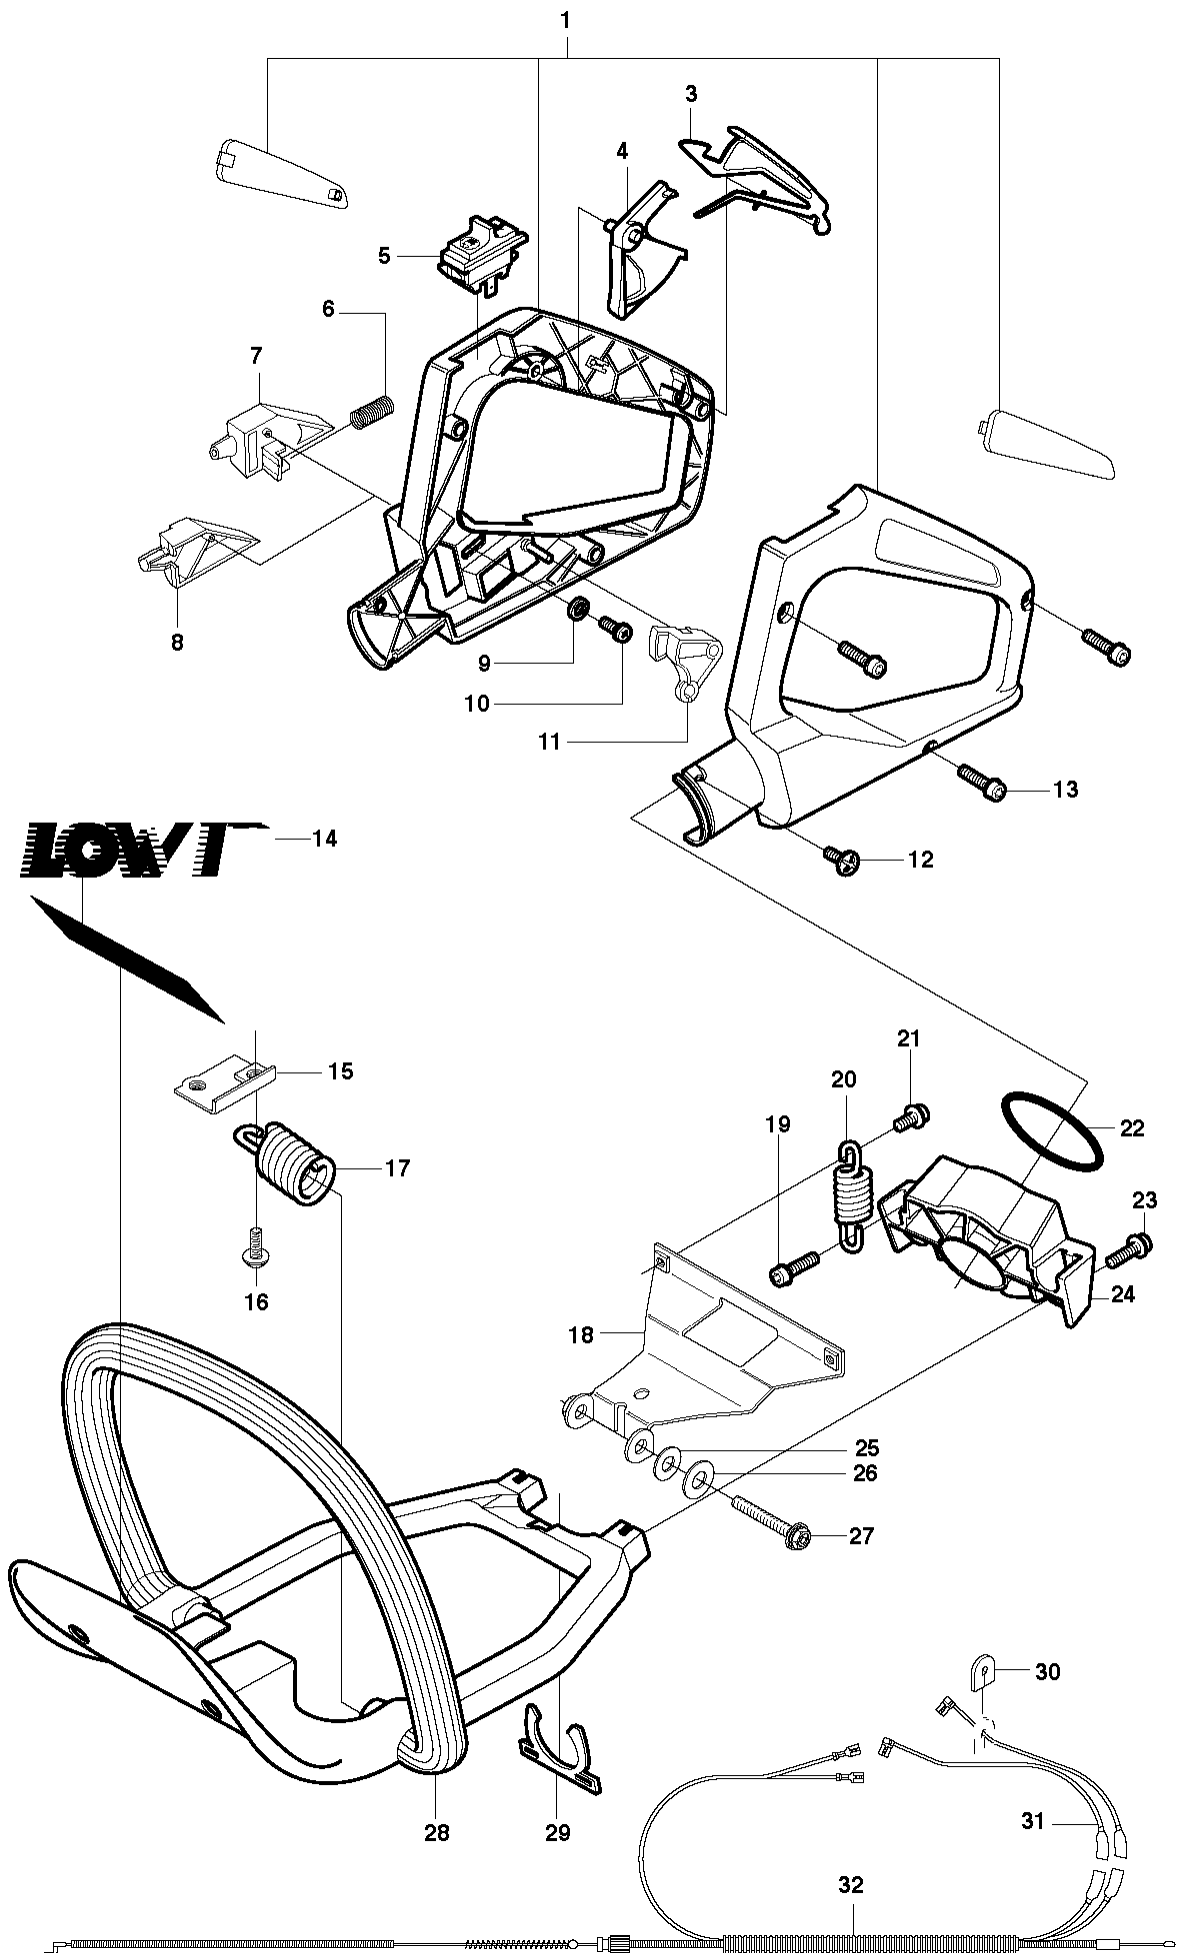

CRANKSHAFT

123 HD60, 2007-03

Ref	Part No	Description	Remark	QTY KIT
1	544 29 31-01	SHAFT ASSY		1
2	531 00 48-17	PISTON RING		1
3	531 00 48-16	DRIVE SHAFT		1
4	531 00 48-18	MACHINE HOLDER		1
5	531 00 40-88	PISTON BOLT		1
6	531 00 23-83	CLIP		2
7	531 00 24-02	KEY		1

GEAR HOUSING

123 HD60, 2007-03

Ref	Part No	Description	Remark	QTY KIT
1	544 29 18-01	SCREW		3
2	531 00 41-06	SEALING RING		1
3	531 00 41-05	RETAINING RING		1
4	544 29 26-01	CRANKCASE ASSY		1
5	531 00 41-10	BALL BEARING		2
6	531 00 41-07	SEALING RING		1
7	544 29 28-01	CLUTCH COVER		1
8	544 29 21-01	SCREW		4

HANDLE & CONTROLS

123 HD60, 2007-03

Ref	Part No	Description	Remark	QTY KIT
1	537 28 00-06	HANDLE ASSY	123HD60	1
1	537 28 00-05	HANDLE ASSY	123HD65	1
3	537 18 39-01	THROTTLE LOCKOUT		1
4	506 01 44-02	THROTTLE TRIGGER		1
5	503 71 82-01	SWITCH		1
6	503 77 06-01	RECOIL SPRING	123HD65	1
7	503 77 05-01	LOCKING BUTTON	123HD65	1
8	537 19 78-01	COVER	123HD60	1
9	734 11 25-41	WASHER		1
10	503 21 29-06	SCREW CCRPANT		1
11	503 79 15-02	LATCH	123HD65	1
12	503 21 27-13	SCREW CCRPANT		1
13	503 21 07-16	SCREW IHST		3
14	503 73 45-01	LABEL		1
15	544 30 29-01	STAY	R	1
15	544 30 30-01	STAY	L	1
16	503 20 07-10	SCREW IHSCFM		2
17	537 08 08-01	SPRING		2
18	544 30 28-01	STAY		1
19	503 21 68-16	SCREW IHST		2
20	537 08 07-01	SPRING		2
21	503 20 07-10	SCREW IHSCFM		2
22	740 44 16-00	O-RING		1
23	503 21 06-22	SCREW IHST		2
24	537 08 06-01	SPRING		1
25	735 21 53-01	LOCKWASHER		1
26	734 11 52-01	WASHER		1
27	725 23 78-51	SCREW EHHM		2
28	503 77 10-03	FRONT HANDLE		1
29	503 77 09-01	SECURING PLATE		1
30	531 00 48-29	ATTACHMENT		1
31	531 00 78-44	SHORTING LEAD		2
32	544 20 06-02	WIRING ASSY		1