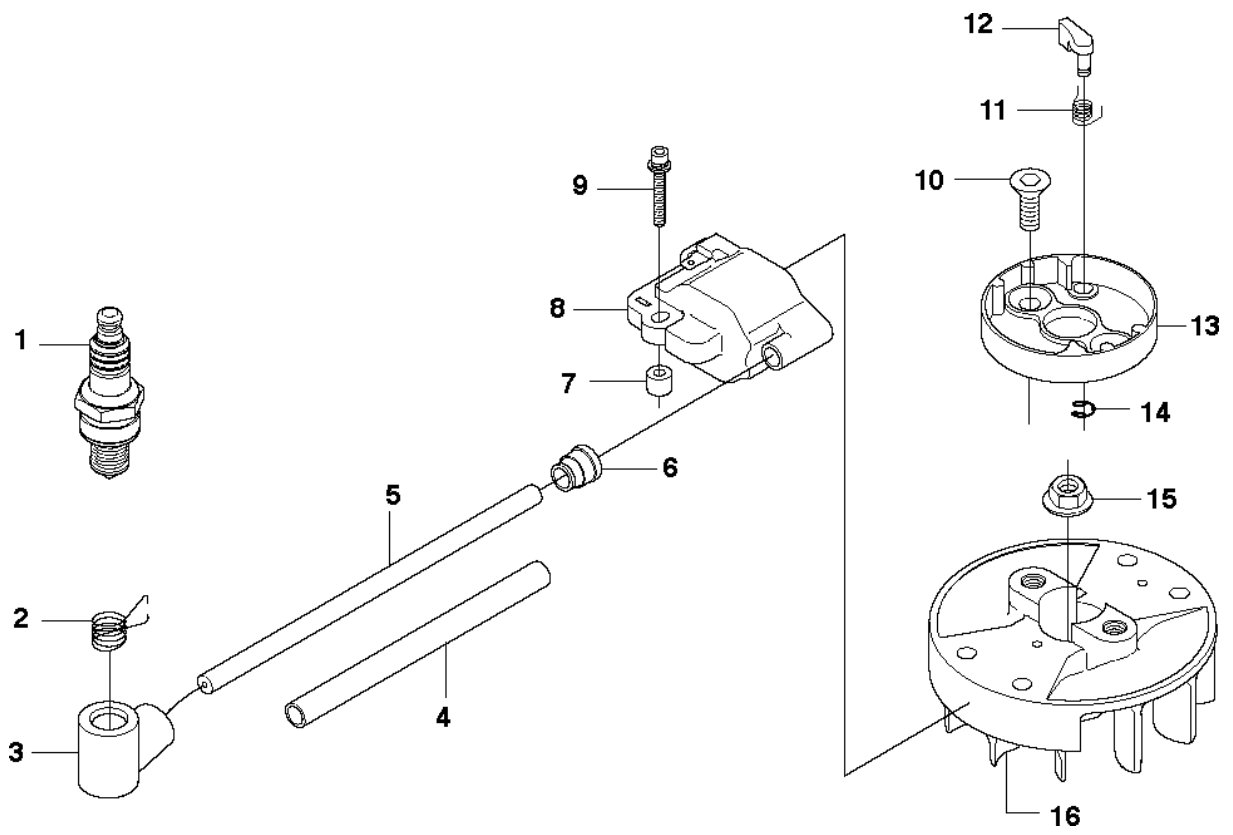

IGNITION SYSTEM

123 HD60, 2007-03

Ref	Part No	Description	Remark	QTY KIT
1	531 00 48-28	SPARK PLUG	BPMR 6Y	1
2	531 00 23-99	SPRING		1
3	531 00 23-98	SPARK PLUG CONNECTION		1
4	544 29 66-01	INSULATOR		1
5	531 00 78-42	CABLE		1
6	531 00 24-01	SLEEVE		1
7	531 00 24-04	SPACER		2
8	531 00 78-41	IGNITION MODULE		1
9	544 29 20-01	SCREW		2
10	544 29 25-01	SCREW		2
11	544 30 34-01	RECOIL SPRING		2
12	544 29 78-01	PAWL		2
13	544 30 33-01	HOUSING		1
14	531 00 24-85	RETAINING RING		2
15	531 00 41-13	NUT		1
16	531 00 48-25	SPLASH GUARD		1