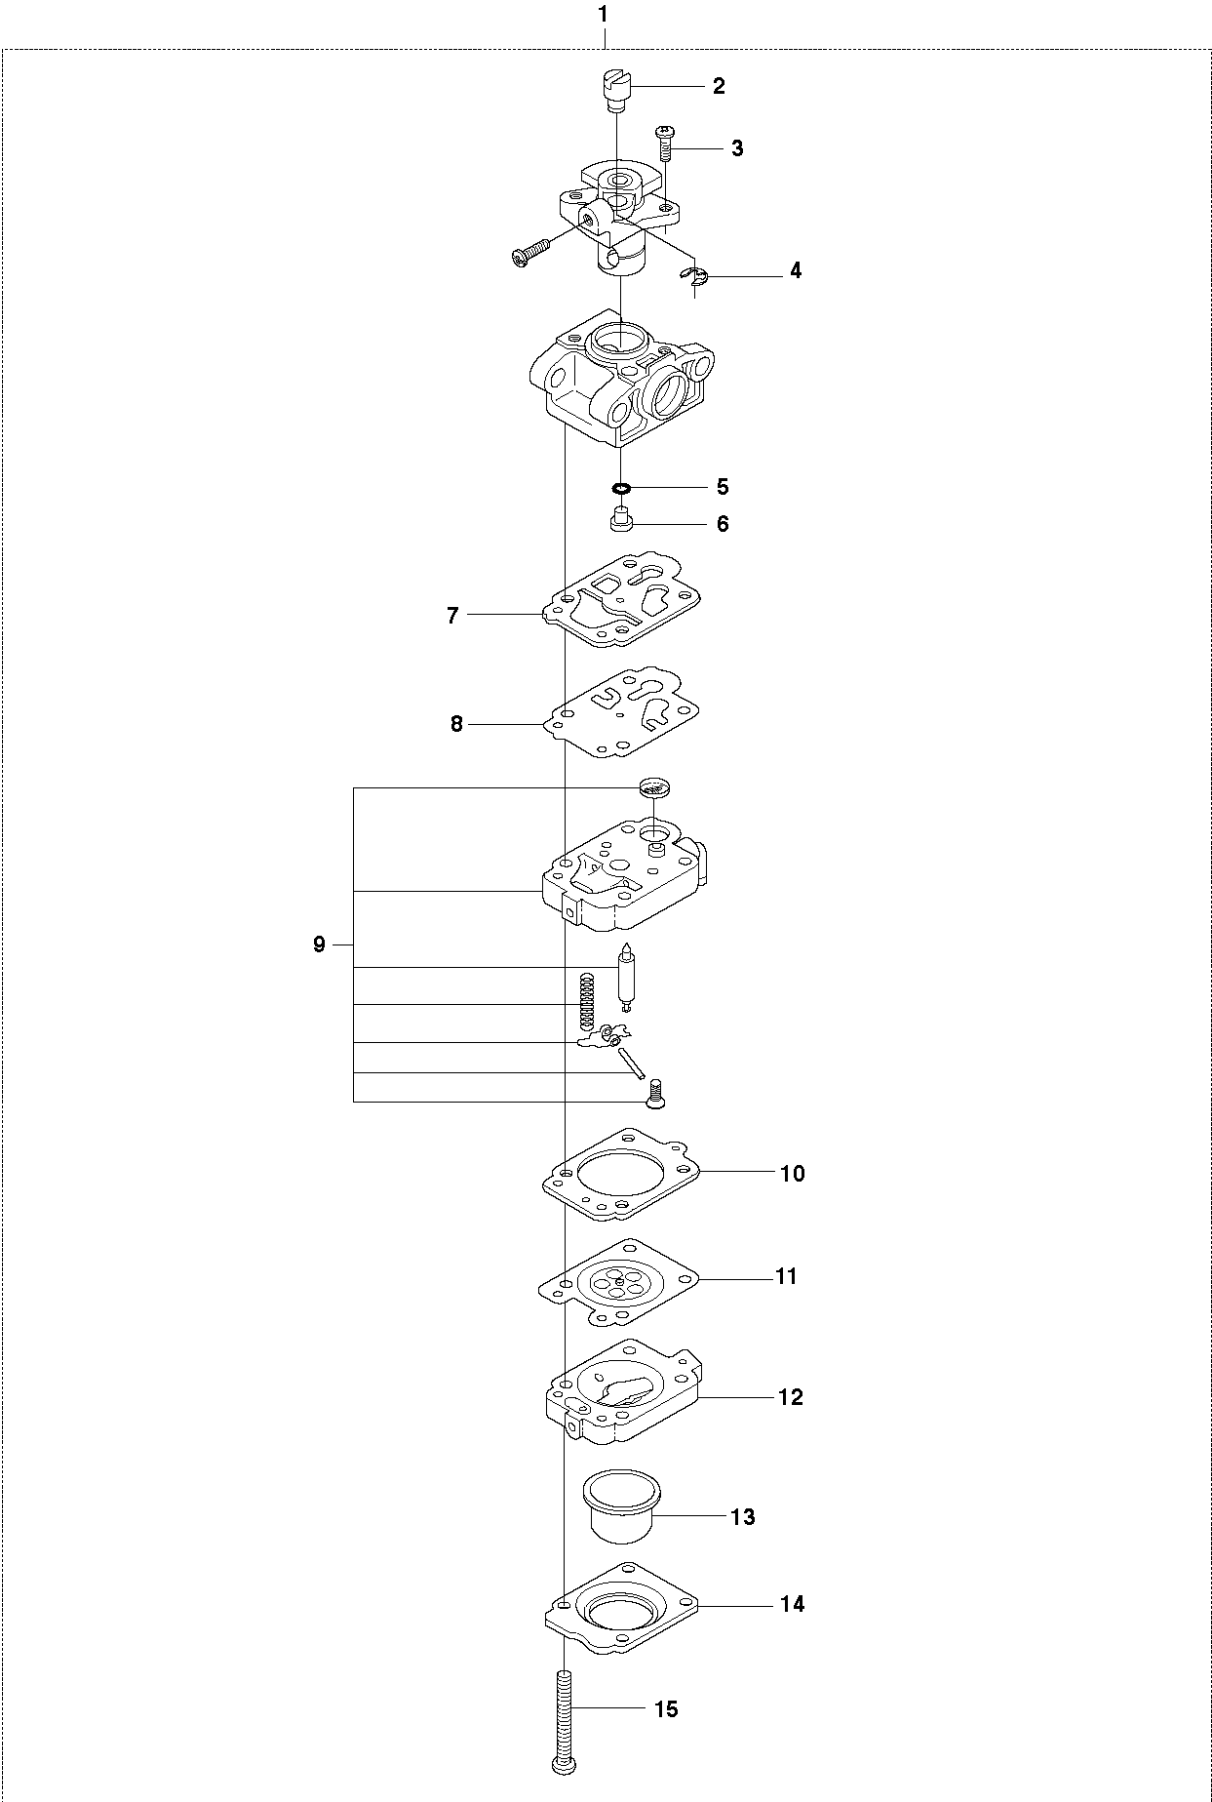

SPARE PARTS LIST

HEDGE TRIMMERS/POLE HEDGE
TRIMMERS

123 HD60, 2007-03

ACCESSORIES

123 HD60, 2007-03

Ref	Part No	Description	Remark	QTY	KIT
1	504 04 46-01	ACCESSORY BAG		1	
2	504 04 45-01	HEX KEY		1	1
3	504 04 44-01	HEX KEY		1	1
4	504 04 43-01	COMBINATION WRENCH		1	1
5	531 00 75-13	GREASE	UL22	1	
6	531 00 75-12	GREASE	UL21	1	
7	531 00 92-05	GREASE		1	

CARBURETOR

123 HD60, 2007-03

Ref	Part No	Description	Remark	QTY KIT	
1	544 30 43-01	CARBURETTOR	Walbro WYL	1	
2	531 00 24-42	CONNECTION		1	1
3	531 00 48-43	RING		2	1
4	531 00 24-39	RETAINING RING		1	1
5	531 00 77-91	RING		1	1
6	544 29 80-01	MAIN JET		1	1
7	531 00 48-36	MOULDING		1	1
8	531 00 48-37	SPÄNNHJUL		1	1
9	544 29 23-01	PUMP HOUSING		1	1
10	531 00 77-94	GASKET		1	1
11	544 29 59-01	DIAPHRAGM CARBURETTOR		1	1
12	531 00 77-95	HOUSING		1	1
13	531 00 24-36	PRIMER		1	1
14	531 00 77-96	PLATE		1	1
15	531 00 77-97	SCREW		4	1

COVER

123 HD60, 2007-03

Ref	Part No	Description	Remark	QTY KIT
1	531 00 48-12	PULL ROD	US Only	1
2	544 29 21-01	SCREW		1
3	576 16 55-01	WASHER		1
4	544 29 30-01	MUFFLER COVER		1
5	544 29 21-01	SCREW		1
6	544 29 37-01	KNOB		1
7	544 29 53-01	CYLINDER COVER		1

CRANKSHAFT

123 HD60, 2007-03

Ref	Part No	Description	Remark	QTY KIT
1	544 29 31-01	SHAFT ASSY		1
2	531 00 48-17	PISTON RING		1
3	531 00 48-16	DRIVE SHAFT		1
4	531 00 48-18	MACHINE HOLDER		1
5	531 00 40-88	PISTON BOLT		1
6	531 00 23-83	CLIP		2
7	531 00 24-02	KEY		1