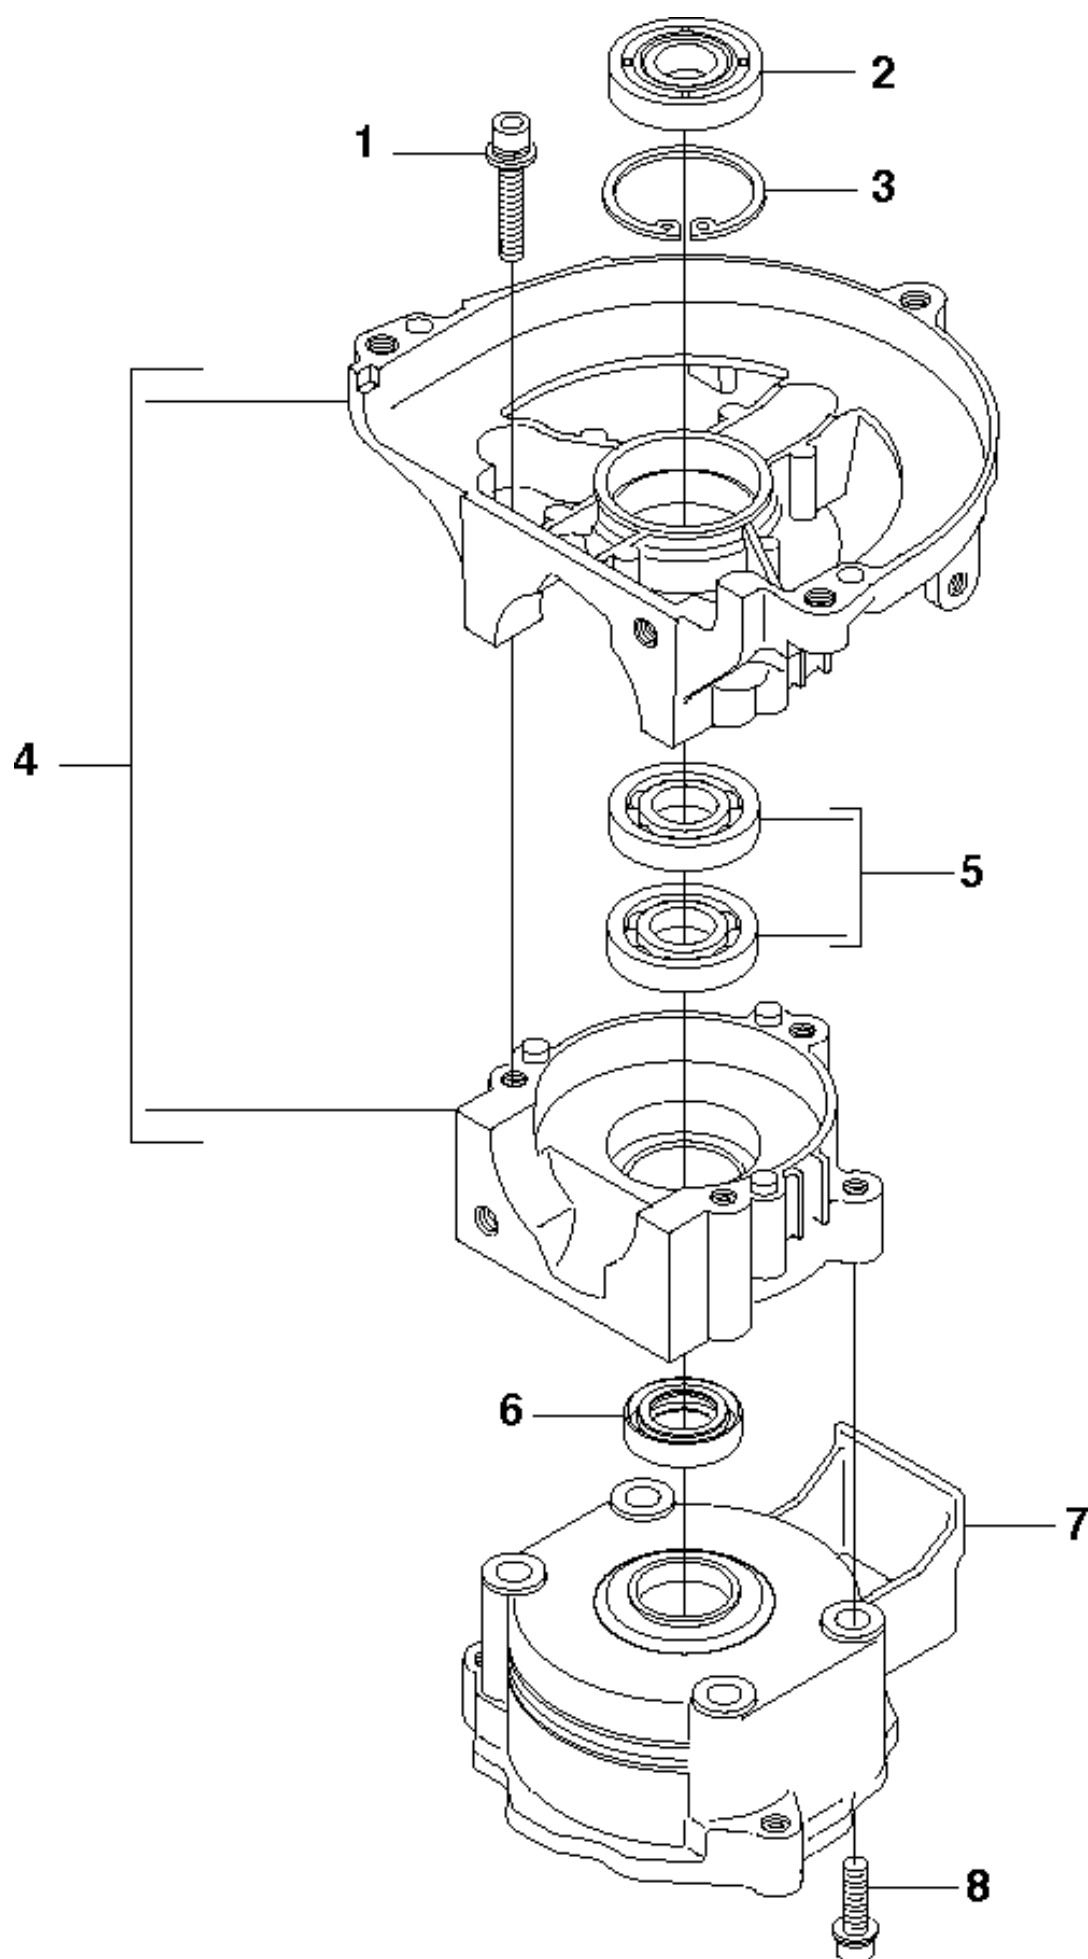

GEAR HOUSING

123 HD60, 2007-03

Ref	Part No	Description	Remark	QTY KIT
1	544 29 18-01	SCREW		3
2	531 00 41-06	SEALING RING		1
3	531 00 41-05	RETAINING RING		1
4	544 29 26-01	CRANKCASE ASSY		1
5	531 00 41-10	BALL BEARING		2
6	531 00 41-07	SEALING RING		1
7	544 29 28-01	CLUTCH COVER		1
8	544 29 21-01	SCREW		4