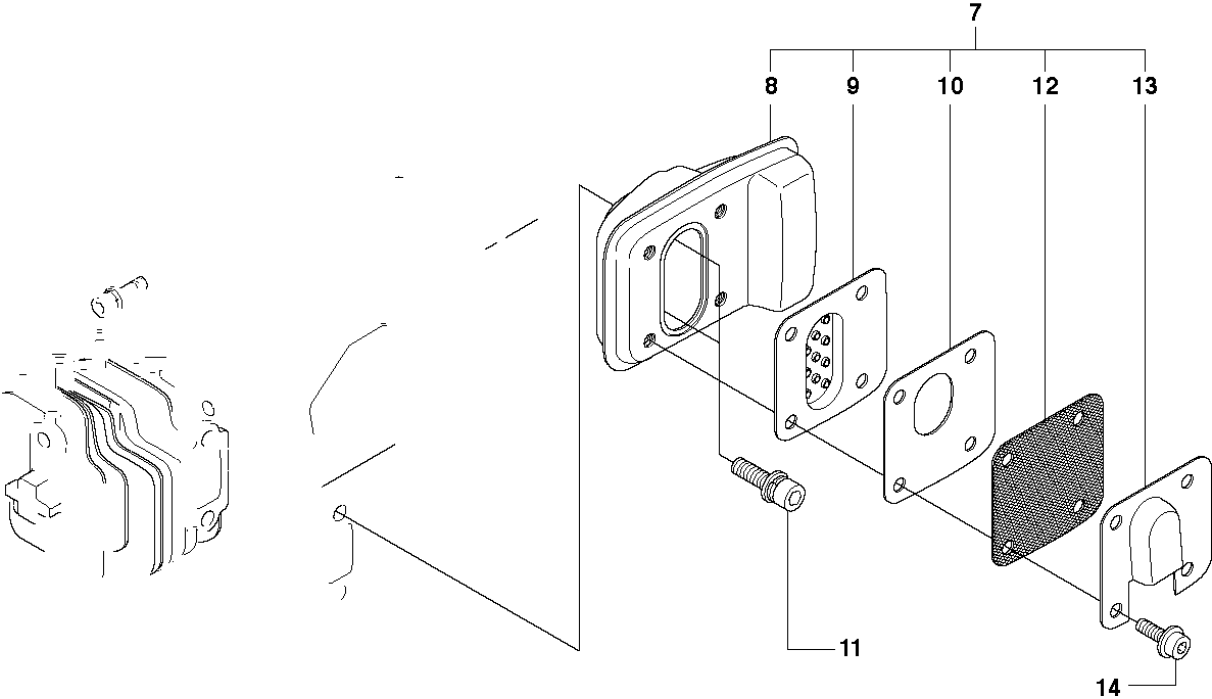

MUFFLER

123 HD65X, 2007-03

Ref	Part No	Description	Remark	QTY	KIT
1	531 00 48-54	SPRING PIN		1	
2	544 29 55-01	SCREW		2	
3	531 00 48-02	GEAR		1	
4	531 00 48-06	SHAFT		1	
5	544 30 38-01	MUFFLER		1	
6	544 29 24-01	SCREW		2	
7	504 09 49-01	MUFFLER ASSY	US Only	1	
8	531 00 48-07	SPACER		1	7
9	531 00 48-08	END PLATE		1	7
10	531 00 48-10	SHAFT		1	7
11	504 09 50-01	SCREW		2	
12	531 00 48-09	BEARING PLATE		1	7
13	531 00 48-11	NUT		1	7
14	504 04 39-01	SCREW		4