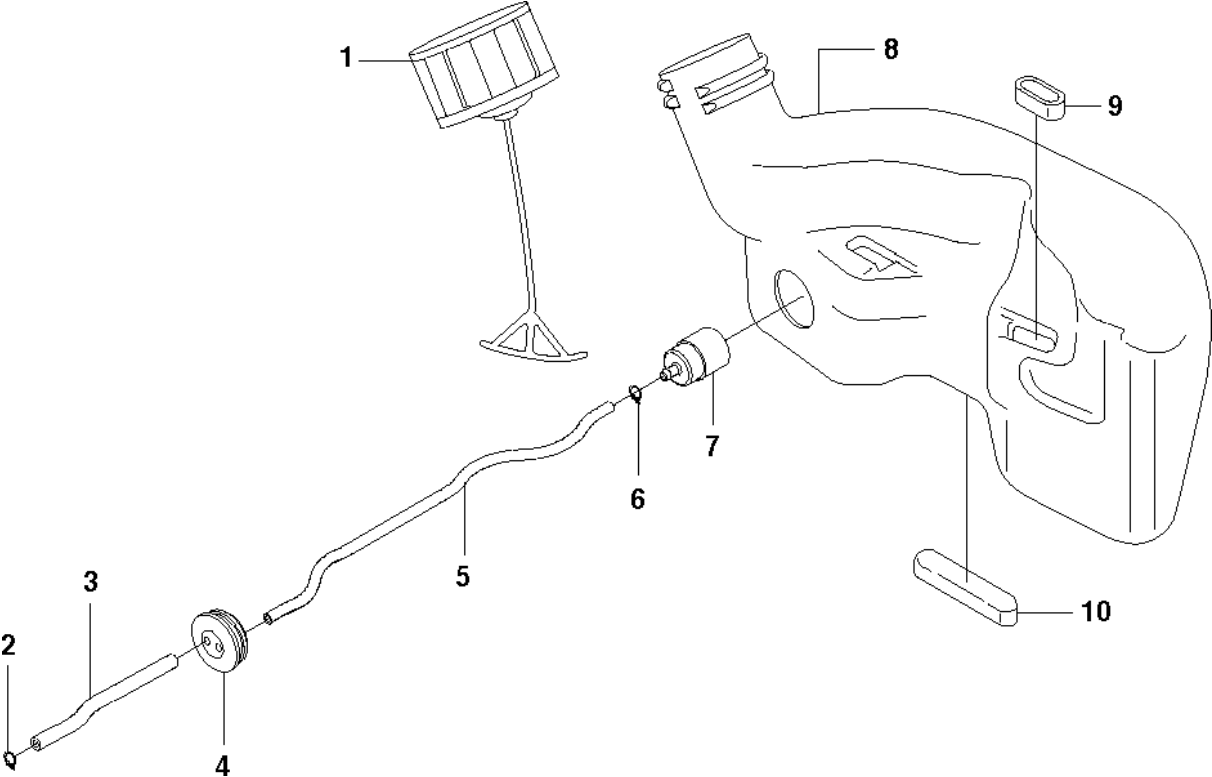

CUTTING EQUIPMENT

123 HD65X, 2007-03

Ref	Part No	Description	Remark	QTY KIT
1	544 30 21-01	NUT		2
2	544 30 52-01	NUT		4
3	502 28 85-01	PLATE		1
4	544 29 89-01	BLADE GUARD HEDGETRIMMER	Changed design, now with 7 teeth	1
5	544 30 05-01	GUIDE PLATE	123HD60	1
5	504 04 40-01	GUIDE PLATE	123HD65	1
6	502 28 86-01	SCREW		2
7	531 00 47-17	SCREW		1
8	531 00 47-15	WASHER		4
9	531 00 47-16	SCREW		3
10	544 30 18-01	BLADE	123HD60	1
10	504 04 41-01	BLADE	123HD65	1
11	544 29 94-01	TRANSPORT GUARD	123HD60	1
11	504 04 42-01	COVER	123HD65	1