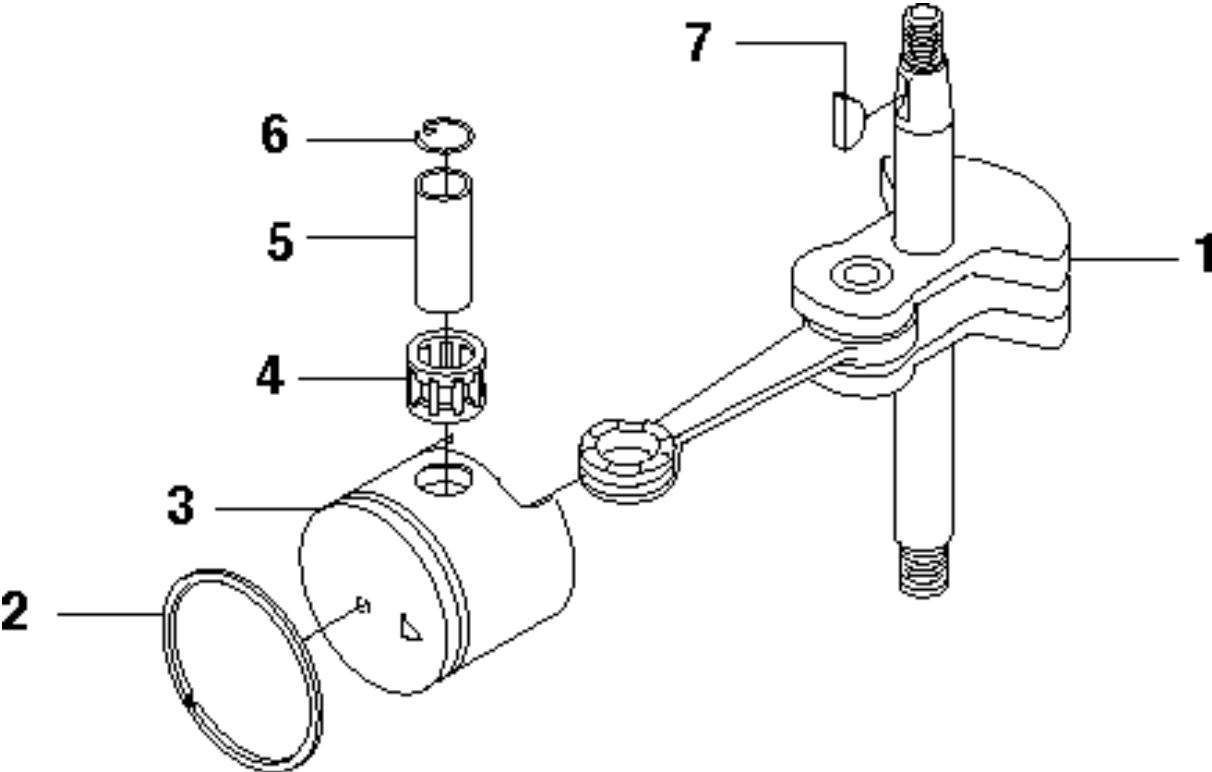

SPARE PARTS LIST

HEDGE TRIMMERS/POLE HEDGE
TRIMMERS

123 HD65X, 2007-03

ACCESSORIES

123 HD65X, 2007-03

Ref	Part No	Description	Remark	QTY	KIT
1	504 04 46-01	ACCESSORY BAG		1	
2	504 04 45-01	HEX KEY		1	1
3	504 04 44-01	HEX KEY		1	1
4	504 04 43-01	COMBINATION WRENCH		1	1
5	531 00 75-13	GREASE	UL22	1	
6	531 00 75-12	GREASE	UL21	1	
7	531 00 92-05	GREASE		1	

CARBURETOR

123 HD65X, 2007-03

Ref	Part No	Description	Remark	QTY KIT	
1	544 30 43-01	CARBURETTOR	Walbro WYL	1	
2	531 00 24-42	CONNECTION		1	1
3	531 00 48-43	RING		2	1
4	531 00 24-39	RETAINING RING		1	1
5	531 00 77-91	RING		1	1
6	544 29 80-01	MAIN JET		1	1
7	531 00 48-36	MOULDING		1	1
8	531 00 48-37	SPÄNNHJUL		1	1
9	544 29 23-01	PUMP HOUSING		1	1
10	531 00 77-94	GASKET		1	1
11	544 29 59-01	DIAPHRAGM CARBURETTOR		1	1
12	531 00 77-95	HOUSING		1	1
13	531 00 24-36	PRIMER		1	1
14	531 00 77-96	PLATE		1	1
15	531 00 77-97	SCREW		4	1

COVER

123 HD65X, 2007-03

Ref	Part No	Description	Remark	QTY KIT
1	531 00 48-12	PULL ROD	US Only	1
2	544 29 21-01	SCREW		1
3	576 16 55-01	WASHER		1
4	544 29 30-01	MUFFLER COVER		1
5	544 29 21-01	SCREW		1
6	544 29 37-01	KNOB		1
7	544 29 53-01	CYLINDER COVER		1

CRANKSHAFT

123 HD65X, 2007-03

Ref	Part No	Description	Remark	QTY KIT
1	544 29 31-01	SHAFT ASSY		1
2	531 00 48-17	PISTON RING		1
3	531 00 48-16	DRIVE SHAFT		1
4	531 00 48-18	MACHINE HOLDER		1
5	531 00 40-88	PISTON BOLT		1
6	531 00 23-83	CLIP		2
7	531 00 24-02	KEY		1