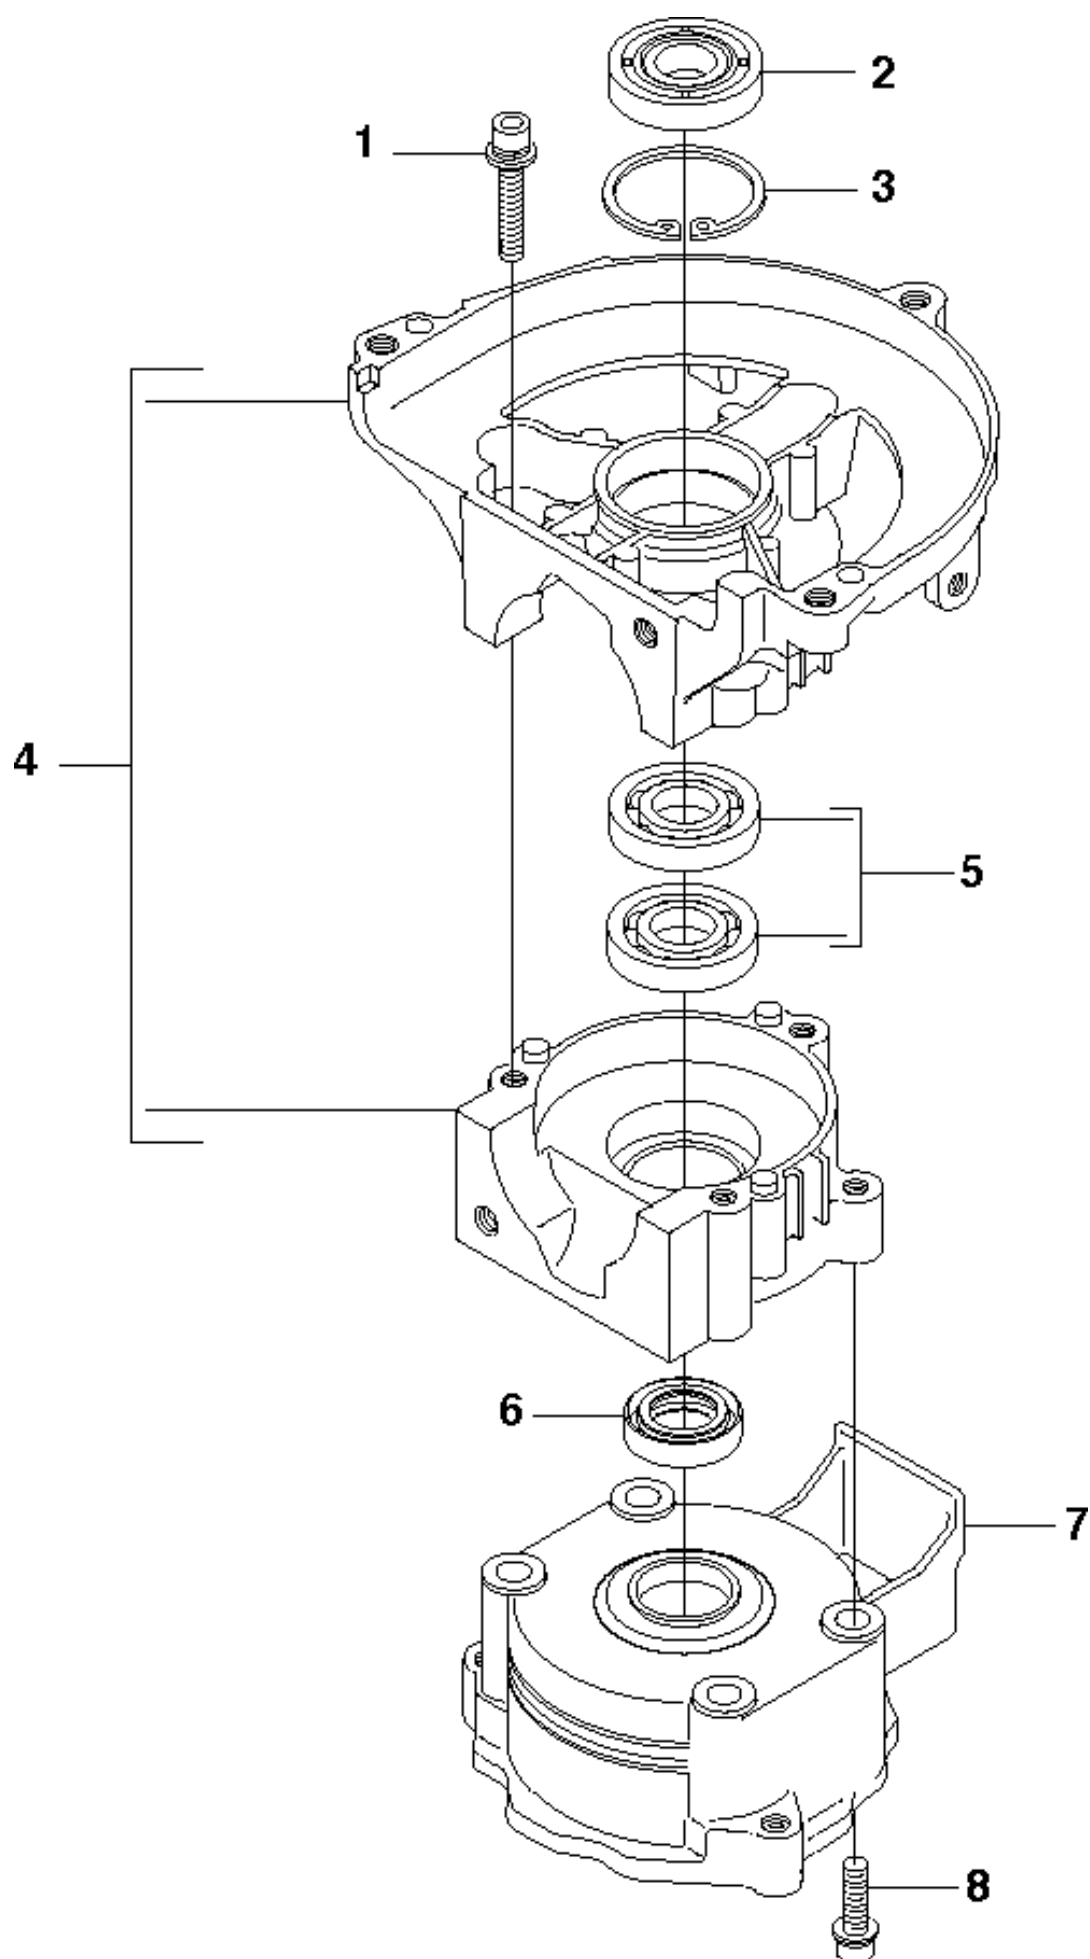

GEAR HOUSING

123 HD65X, 2007-03

Ref	Part No	Description	Remark	QTY KIT
1	544 29 18-01	SCREW		3
2	531 00 41-06	SEALING RING		1
3	531 00 41-05	RETAINING RING		1
4	544 29 26-01	CRANKCASE ASSY		1
5	531 00 41-10	BALL BEARING		2
6	531 00 41-07	SEALING RING		1
7	544 29 28-01	CLUTCH COVER		1
8	544 29 21-01	SCREW		4