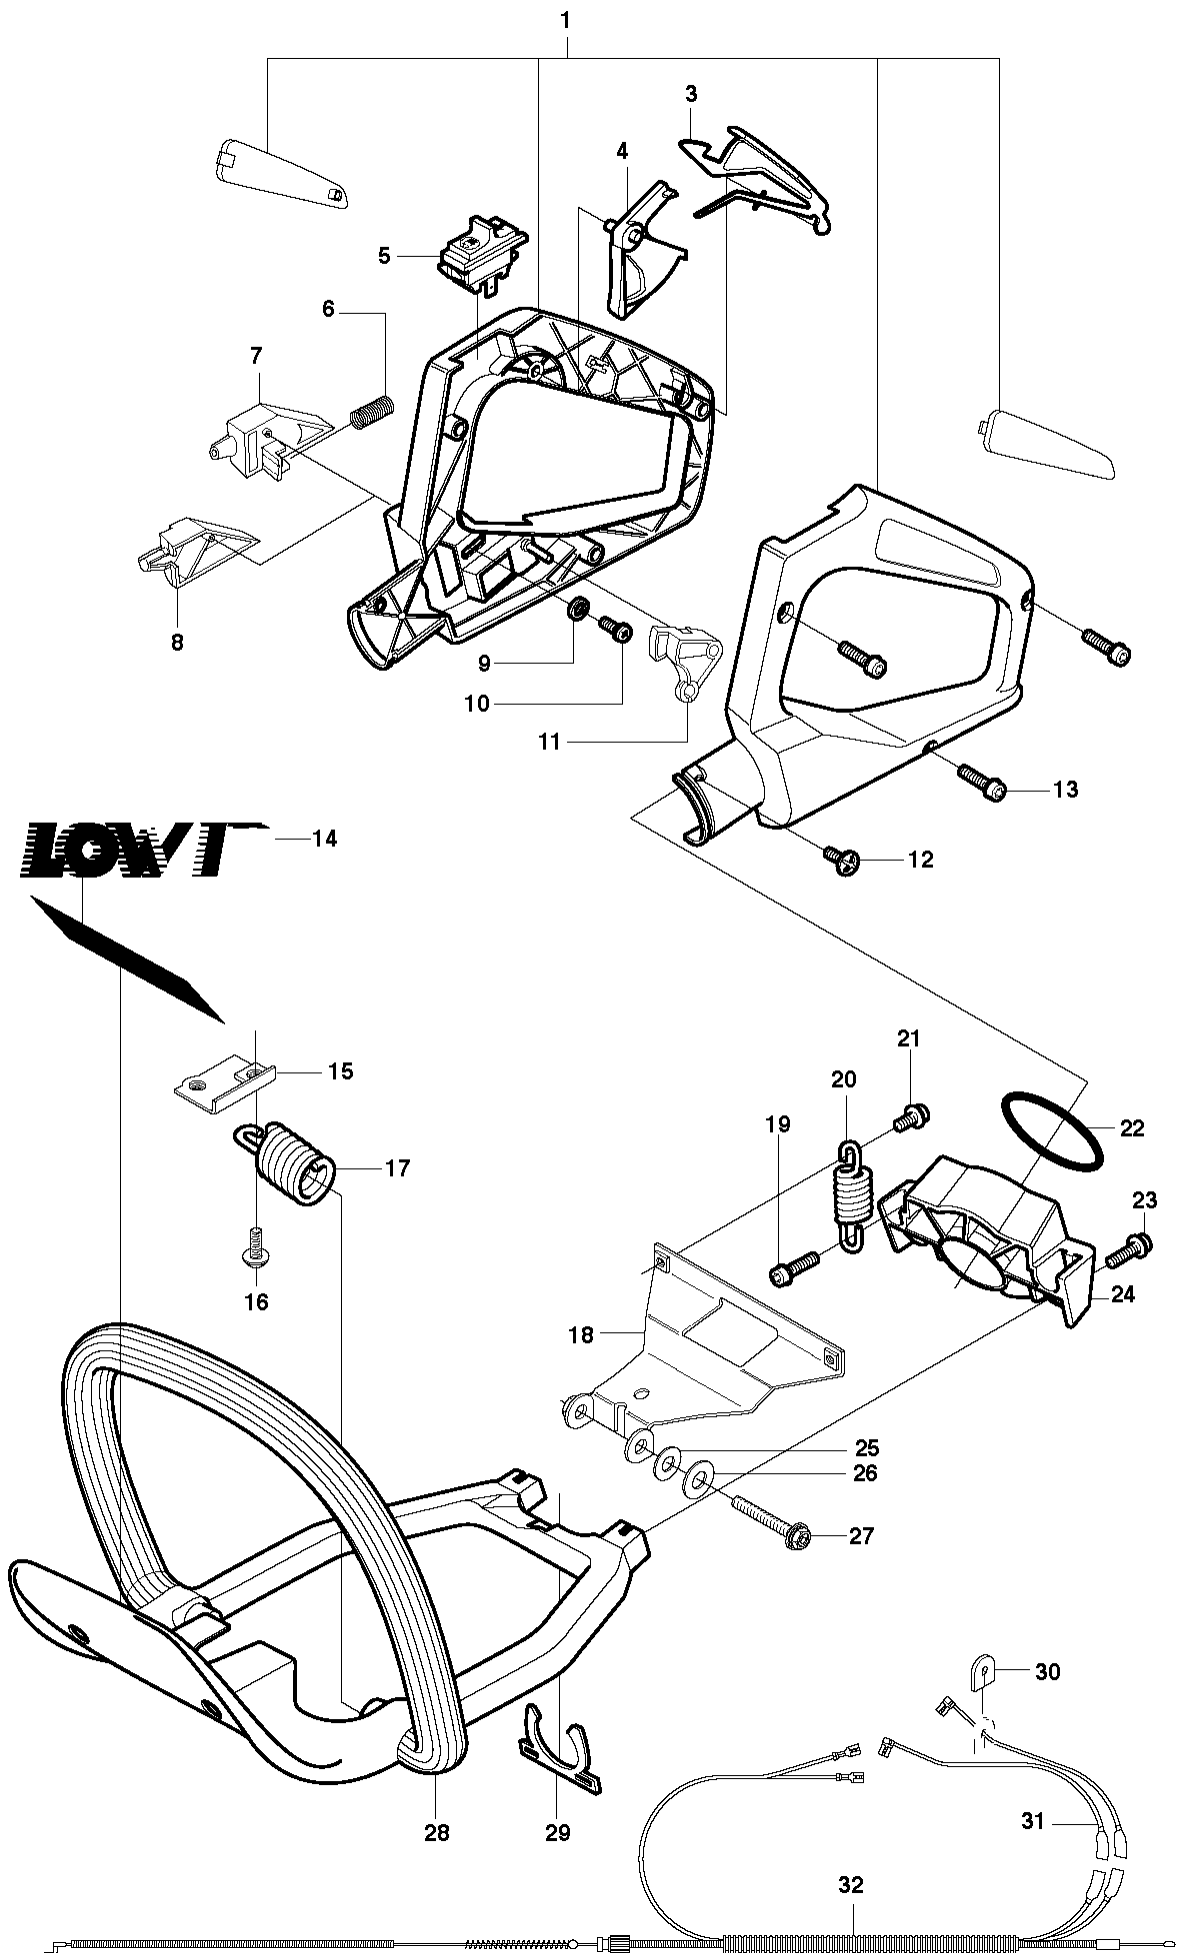

HANDLE & CONTROLS

123 HD65X, 2007-03

Ref	Part No	Description	Remark	QTY KIT
1	537 28 00-06	HANDLE ASSY	123HD60	1
1	537 28 00-05	HANDLE ASSY	123HD65	1
3	537 18 39-01	THROTTLE LOCKOUT		1
4	506 01 44-02	THROTTLE TRIGGER		1
5	503 71 82-01	SWITCH		1
6	503 77 06-01	RECOIL SPRING	123HD65	1
7	503 77 05-01	LOCKING BUTTON	123HD65	1
8	537 19 78-01	COVER	123HD60	1
9	734 11 25-41	WASHER		1
10	503 21 29-06	SCREW CCRPANT		1
11	503 79 15-02	LATCH	123HD65	1
12	503 21 27-13	SCREW CCRPANT		1
13	503 21 07-16	SCREW IHST		3
14	503 73 45-01	LABEL		1
15	544 30 29-01	STAY	R	1
15	544 30 30-01	STAY	L	1
16	503 20 07-10	SCREW IHSCFM		2
17	537 08 08-01	SPRING		2
18	544 30 28-01	STAY		1
19	503 21 68-16	SCREW IHST		2
20	537 08 07-01	SPRING		2
21	503 20 07-10	SCREW IHSCFM		2
22	740 44 16-00	O-RING		1
23	503 21 06-22	SCREW IHST		2
24	537 08 06-01	SPRING		1
25	735 21 53-01	LOCKWASHER		1
26	734 11 52-01	WASHER		1
27	725 23 78-51	SCREW EHHM		2
28	503 77 10-03	FRONT HANDLE		1
29	503 77 09-01	SECURING PLATE		1
30	531 00 48-29	ATTACHMENT		1
31	531 00 78-44	SHORTING LEAD		2
32	544 20 06-02	WIRING ASSY		1