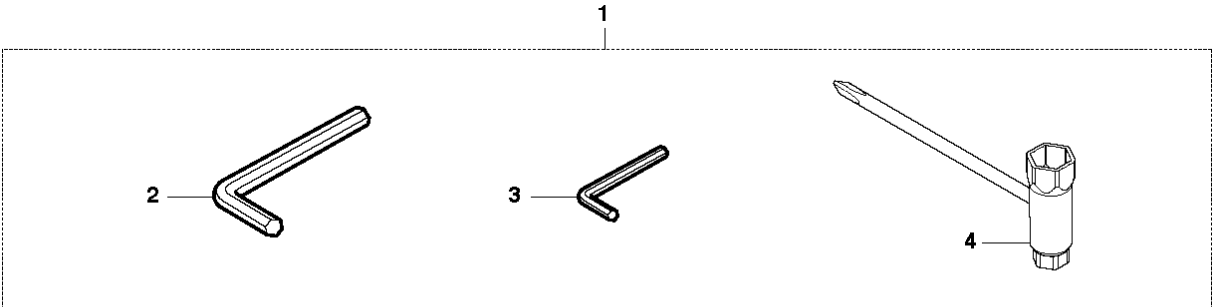

ACCESSORIES

123 HD65X, 2007-03

Ref	Part No	Description	Remark	QTY	KIT
1	504 04 46-01	ACCESSORY BAG		1	
2	504 04 45-01	HEX KEY		1	1
3	504 04 44-01	HEX KEY		1	1
4	504 04 43-01	COMBINATION WRENCH		1	1
5	531 00 75-13	GREASE	UL22	1	
6	531 00 75-12	GREASE	UL21	1	
7	531 00 92-05	GREASE		1