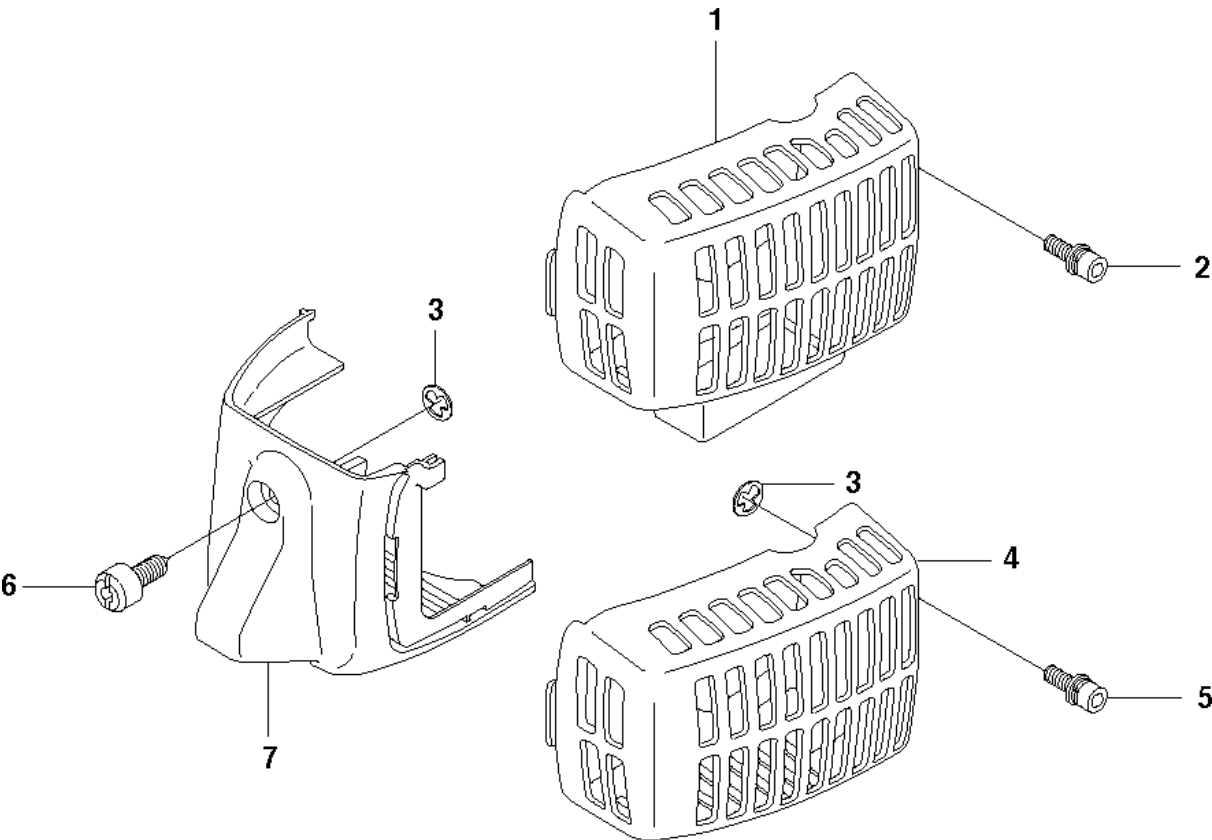

SPARE PARTS LIST

HEDGE TRIMMERS/POLE HEDGE
TRIMMERS

123 HD65X, 2007-03

ACCESSORIES

123 HD65X, 2007-03

Ref	Part No	Description	Remark	QTY	KIT
1	504 04 46-01	ACCESSORY BAG		1	
2	504 04 45-01	HEX KEY		1	1
3	504 04 44-01	HEX KEY		1	1
4	504 04 43-01	COMBINATION WRENCH		1	1
5	531 00 75-13	GREASE	UL22	1	
6	531 00 75-12	GREASE	UL21	1	
7	531 00 92-05	GREASE		1	

CARBURETOR

123 HD65X, 2007-03

Ref	Part No	Description	Remark	QTY KIT	
1	544 30 43-01	CARBURETTOR	Walbro WYL	1	
2	531 00 24-42	CONNECTION		1	1
3	531 00 48-43	RING		2	1
4	531 00 24-39	RETAINING RING		1	1
5	531 00 77-91	RING		1	1
6	544 29 80-01	MAIN JET		1	1
7	531 00 48-36	MOULDING		1	1
8	531 00 48-37	SPÄNNHJUL		1	1
9	544 29 23-01	PUMP HOUSING		1	1
10	531 00 77-94	GASKET		1	1
11	544 29 59-01	DIAPHRAGM CARBURETTOR		1	1
12	531 00 77-95	HOUSING		1	1
13	531 00 24-36	PRIMER		1	1
14	531 00 77-96	PLATE		1	1
15	531 00 77-97	SCREW		4	1