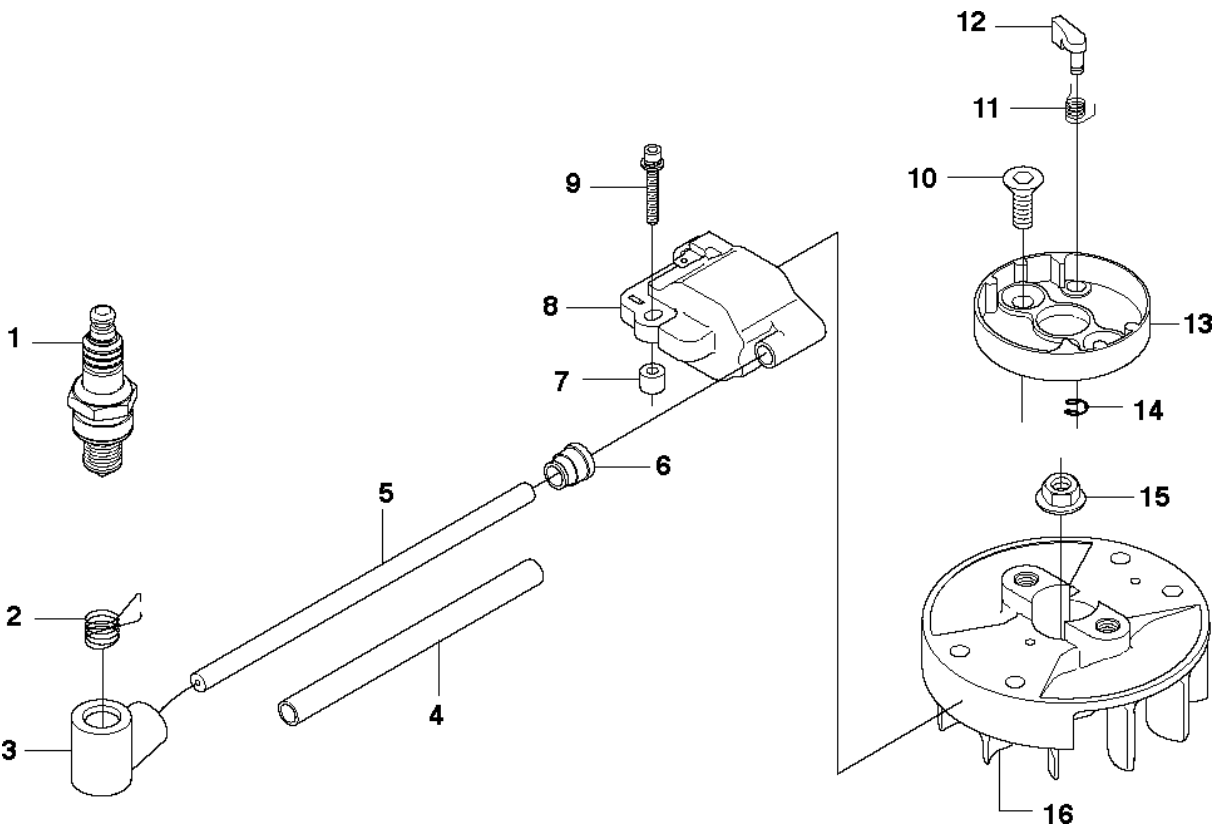

IGNITION SYSTEM

123 HD65X, 2007-03

Ref	Part No	Description	Remark	QTY KIT
1	531 00 48-28	SPARK PLUG	BPMR 6Y	1
2	531 00 23-99	SPRING		1
3	531 00 23-98	SPARK PLUG CONNECTION		1
4	544 29 66-01	INSULATOR		1
5	531 00 78-42	CABLE		1
6	531 00 24-01	SLEEVE		1
7	531 00 24-04	SPACER		2
8	531 00 78-41	IGNITION MODULE		1
9	544 29 20-01	SCREW		2
10	544 29 25-01	SCREW		2
11	544 30 34-01	RECOIL SPRING		2
12	544 29 78-01	PAWL		2
13	544 30 33-01	HOUSING		1
14	531 00 24-85	RETAINING RING		2
15	531 00 41-13	NUT		1
16	531 00 48-25	SPLASH GUARD		1