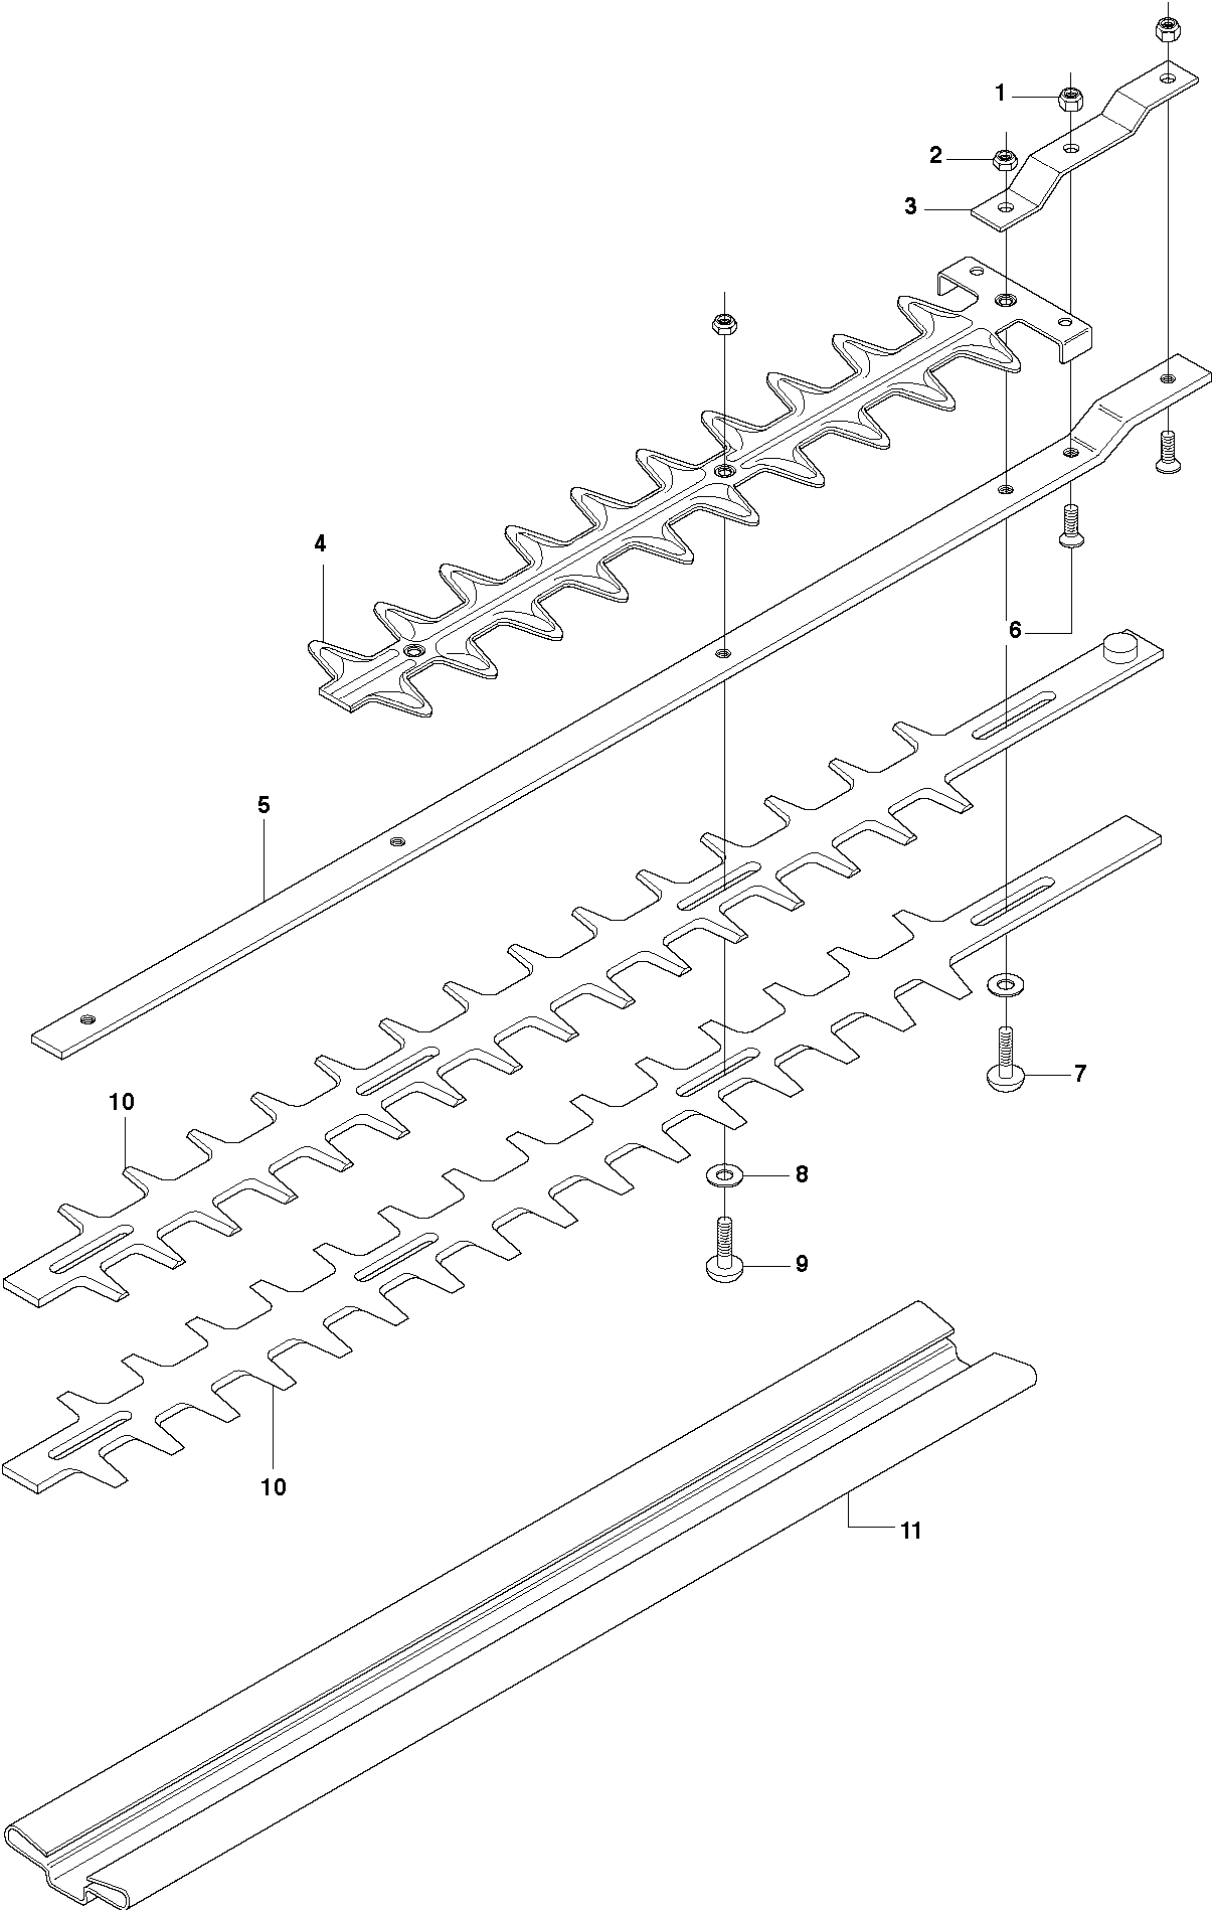

CARBURETOR

123 HD65X, 2007-03

Ref	Part No	Description	Remark	QTY KIT	
1	544 30 43-01	CARBURETTOR	Walbro WYL	1	
2	531 00 24-42	CONNECTION		1	1
3	531 00 48-43	RING		2	1
4	531 00 24-39	RETAINING RING		1	1
5	531 00 77-91	RING		1	1
6	544 29 80-01	MAIN JET		1	1
7	531 00 48-36	MOULDING		1	1
8	531 00 48-37	SPÄNNHJUL		1	1
9	544 29 23-01	PUMP HOUSING		1	1
10	531 00 77-94	GASKET		1	1
11	544 29 59-01	DIAPHRAGM CARBURETTOR		1	1
12	531 00 77-95	HOUSING		1	1
13	531 00 24-36	PRIMER		1	1
14	531 00 77-96	PLATE		1	1
15	531 00 77-97	SCREW		4	1

COVER

123 HD65X, 2007-03

Ref	Part No	Description	Remark	QTY KIT
1	531 00 48-12	PULL ROD	US Only	1
2	544 29 21-01	SCREW		1
3	576 16 55-01	WASHER		1
4	544 29 30-01	MUFFLER COVER		1
5	544 29 21-01	SCREW		1
6	544 29 37-01	KNOB		1
7	544 29 53-01	CYLINDER COVER		1

CRANKSHAFT

123 HD65X, 2007-03

Ref	Part No	Description	Remark	QTY KIT
1	544 29 31-01	SHAFT ASSY		1
2	531 00 48-17	PISTON RING		1
3	531 00 48-16	DRIVE SHAFT		1
4	531 00 48-18	MACHINE HOLDER		1
5	531 00 40-88	PISTON BOLT		1
6	531 00 23-83	CLIP		2
7	531 00 24-02	KEY		1

CUTTING EQUIPMENT

123 HD65X, 2007-03

Ref	Part No	Description	Remark	QTY KIT
1	544 30 21-01	NUT		2
2	544 30 52-01	NUT		4
3	502 28 85-01	PLATE		1
4	544 29 89-01	BLADE GUARD HEDGETRIMMER	Changed design, now with 7 teeth	1
5	544 30 05-01	GUIDE PLATE	123HD60	1
5	504 04 40-01	GUIDE PLATE	123HD65	1
6	502 28 86-01	SCREW		2
7	531 00 47-17	SCREW		1
8	531 00 47-15	WASHER		4
9	531 00 47-16	SCREW		3
10	544 30 18-01	BLADE	123HD60	1
10	504 04 41-01	BLADE	123HD65	1
11	544 29 94-01	TRANSPORT GUARD	123HD60	1
11	504 04 42-01	COVER	123HD65	1