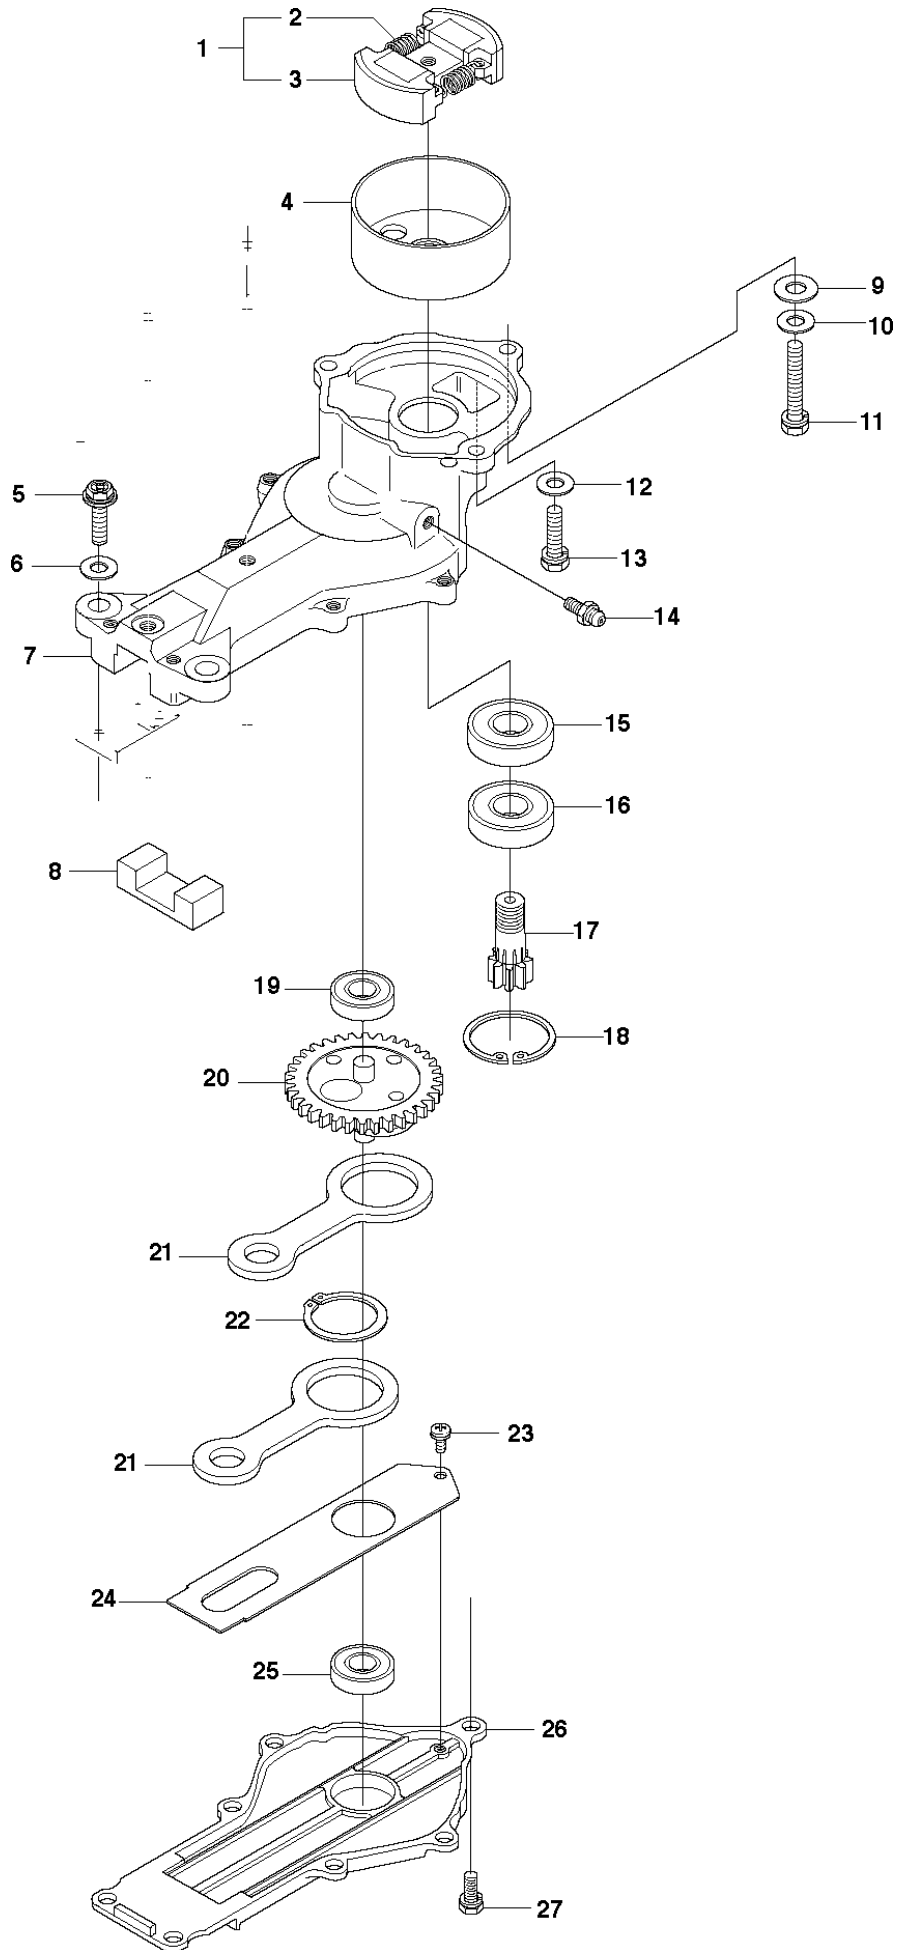

GEAR HOUSING

123 HD65X, 2007-03

Ref	Part No	Description	Remark	QTY	KIT
1	544 30 32-01	CLUTCH ASSY		1	
2	544 30 37-01	SPRING		2	1
3	544 30 35-01	CLUTCH SHOE		2	1
4	544 29 82-01	DRUM		1	
5	725 23 70-71	SCREW EHHM		2	
6	735 21 53-71	TBD		2	
7	544 29 95-01	HOUSING		1	
8	544 30 24-01	FELT		1	
9	734 11 52-01	WASHER		1	
10	735 21 53-01	LOCKWASHER		1	
11	725 23 76-51	SCREW EHHM		1	
12	735 21 53-01	LOCKWASHER		2	
13	725 23 70-71	SCREW EHHM		2	
14	531 00 47-05	NIPPLE		1	
15	544 30 50-01	BEARING		1	
16	544 30 50-01	BEARING		1	
17	544 29 96-01	PINION		1	
18	544 30 22-01	SNAP RING		1	
19	544 29 92-01	BEARING		1	
20	544 30 01-01	CRANK		1	
21	544 30 03-01	ROD		2	
22	544 30 51-01	SNAP RING		1	
23	544 30 27-01	SCREW		1	
24	544 30 26-01	PLATE		1	
25	544 29 92-01	BEARING		1	
26	544 30 25-01	HOUSING		1	
27	544 30 20-01	SCREW		7