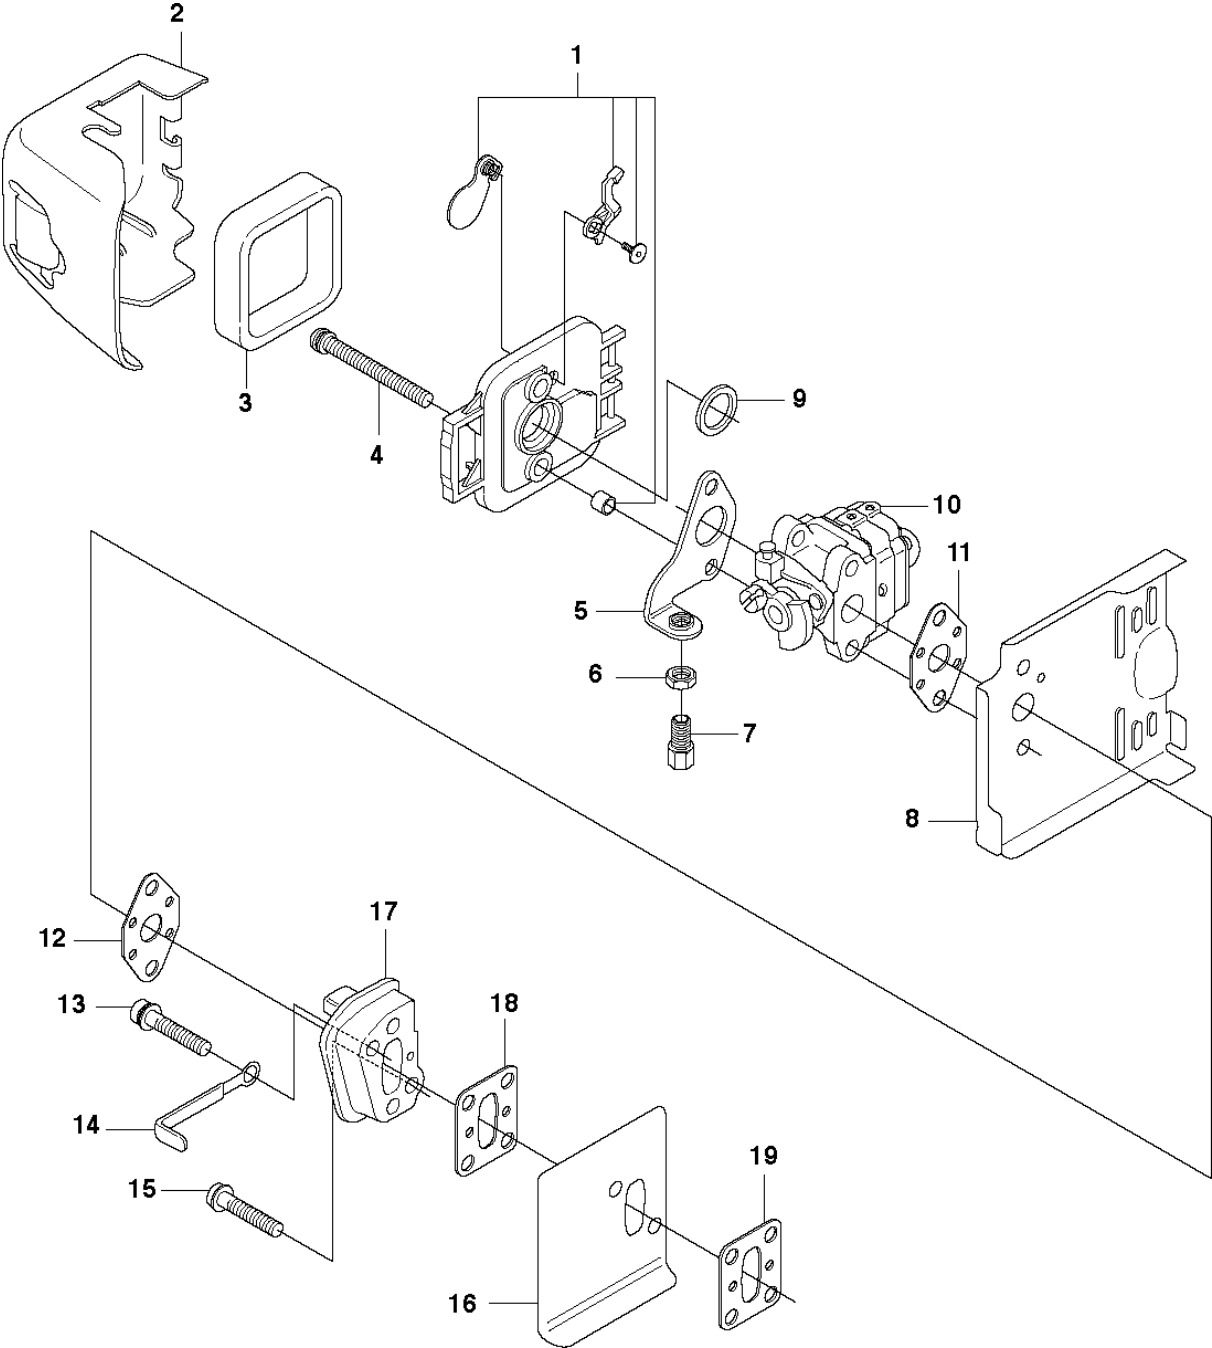

GEAR HOUSING

123 HD65X, 2007-03

Ref	Part No	Description	Remark	QTY	KIT
1	544 30 32-01	CLUTCH ASSY		1	
2	544 30 37-01	SPRING		2	1
3	544 30 35-01	CLUTCH SHOE		2	1
4	544 29 82-01	DRUM		1	
5	725 23 70-71	SCREW EHHM		2	
6	735 21 53-71	TBD		2	
7	544 29 95-01	HOUSING		1	
8	544 30 24-01	FELT		1	
9	734 11 52-01	WASHER		1	
10	735 21 53-01	LOCKWASHER		1	
11	725 23 76-51	SCREW EHHM		1	
12	735 21 53-01	LOCKWASHER		2	
13	725 23 70-71	SCREW EHHM		2	
14	531 00 47-05	NIPPLE		1	
15	544 30 50-01	BEARING		1	
16	544 30 50-01	BEARING		1	
17	544 29 96-01	PINION		1	
18	544 30 22-01	SNAP RING		1	
19	544 29 92-01	BEARING		1	
20	544 30 01-01	CRANK		1	
21	544 30 03-01	ROD		2	
22	544 30 51-01	SNAP RING		1	
23	544 30 27-01	SCREW		1	
24	544 30 26-01	PLATE		1	
25	544 29 92-01	BEARING		1	
26	544 30 25-01	HOUSING		1	
27	544 30 20-01	SCREW		7	

HANDLE & CONTROLS

123 HD65X, 2007-03

Ref	Part No	Description	Remark	QTY KIT
1	537 28 00-06	HANDLE ASSY	123HD60	1
1	537 28 00-05	HANDLE ASSY	123HD65	1
3	537 18 39-01	THROTTLE LOCKOUT		1
4	506 01 44-02	THROTTLE TRIGGER		1
5	503 71 82-01	SWITCH		1
6	503 77 06-01	RECOIL SPRING	123HD65	1
7	503 77 05-01	LOCKING BUTTON	123HD65	1
8	537 19 78-01	COVER	123HD60	1
9	734 11 25-41	WASHER		1
10	503 21 29-06	SCREW CCRPANT		1
11	503 79 15-02	LATCH	123HD65	1
12	503 21 27-13	SCREW CCRPANT		1
13	503 21 07-16	SCREW IHST		3
14	503 73 45-01	LABEL		1
15	544 30 29-01	STAY	R	1
15	544 30 30-01	STAY	L	1
16	503 20 07-10	SCREW IHSCFM		2
17	537 08 08-01	SPRING		2
18	544 30 28-01	STAY		1
19	503 21 68-16	SCREW IHST		2
20	537 08 07-01	SPRING		2
21	503 20 07-10	SCREW IHSCFM		2
22	740 44 16-00	O-RING		1
23	503 21 06-22	SCREW IHST		2
24	537 08 06-01	SPRING		1
25	735 21 53-01	LOCKWASHER		1
26	734 11 52-01	WASHER		1
27	725 23 78-51	SCREW EHHM		2
28	503 77 10-03	FRONT HANDLE		1
29	503 77 09-01	SECURING PLATE		1
30	531 00 48-29	ATTACHMENT		1
31	531 00 78-44	SHORTING LEAD		2
32	544 20 06-02	WIRING ASSY		1