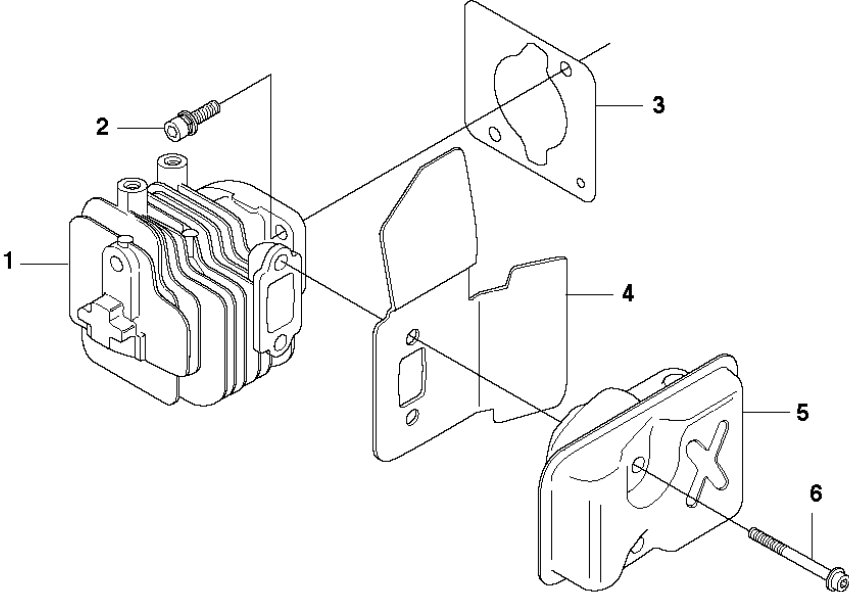

MUFFLER

123 HD65X, 2007-03

Ref	Part No	Description	Remark	QTY	KIT
1	531 00 48-54	SPRING PIN		1	
2	544 29 55-01	SCREW		2	
3	531 00 48-02	GEAR		1	
4	531 00 48-06	SHAFT		1	
5	544 30 38-01	MUFFLER		1	
6	544 29 24-01	SCREW		2	
7	504 09 49-01	MUFFLER ASSY	US Only	1	
8	531 00 48-07	SPACER		1	7
9	531 00 48-08	END PLATE		1	7
10	531 00 48-10	SHAFT		1	7
11	504 09 50-01	SCREW		2	
12	531 00 48-09	BEARING PLATE		1	7
13	531 00 48-11	NUT		1	7
14	504 04 39-01	SCREW		4