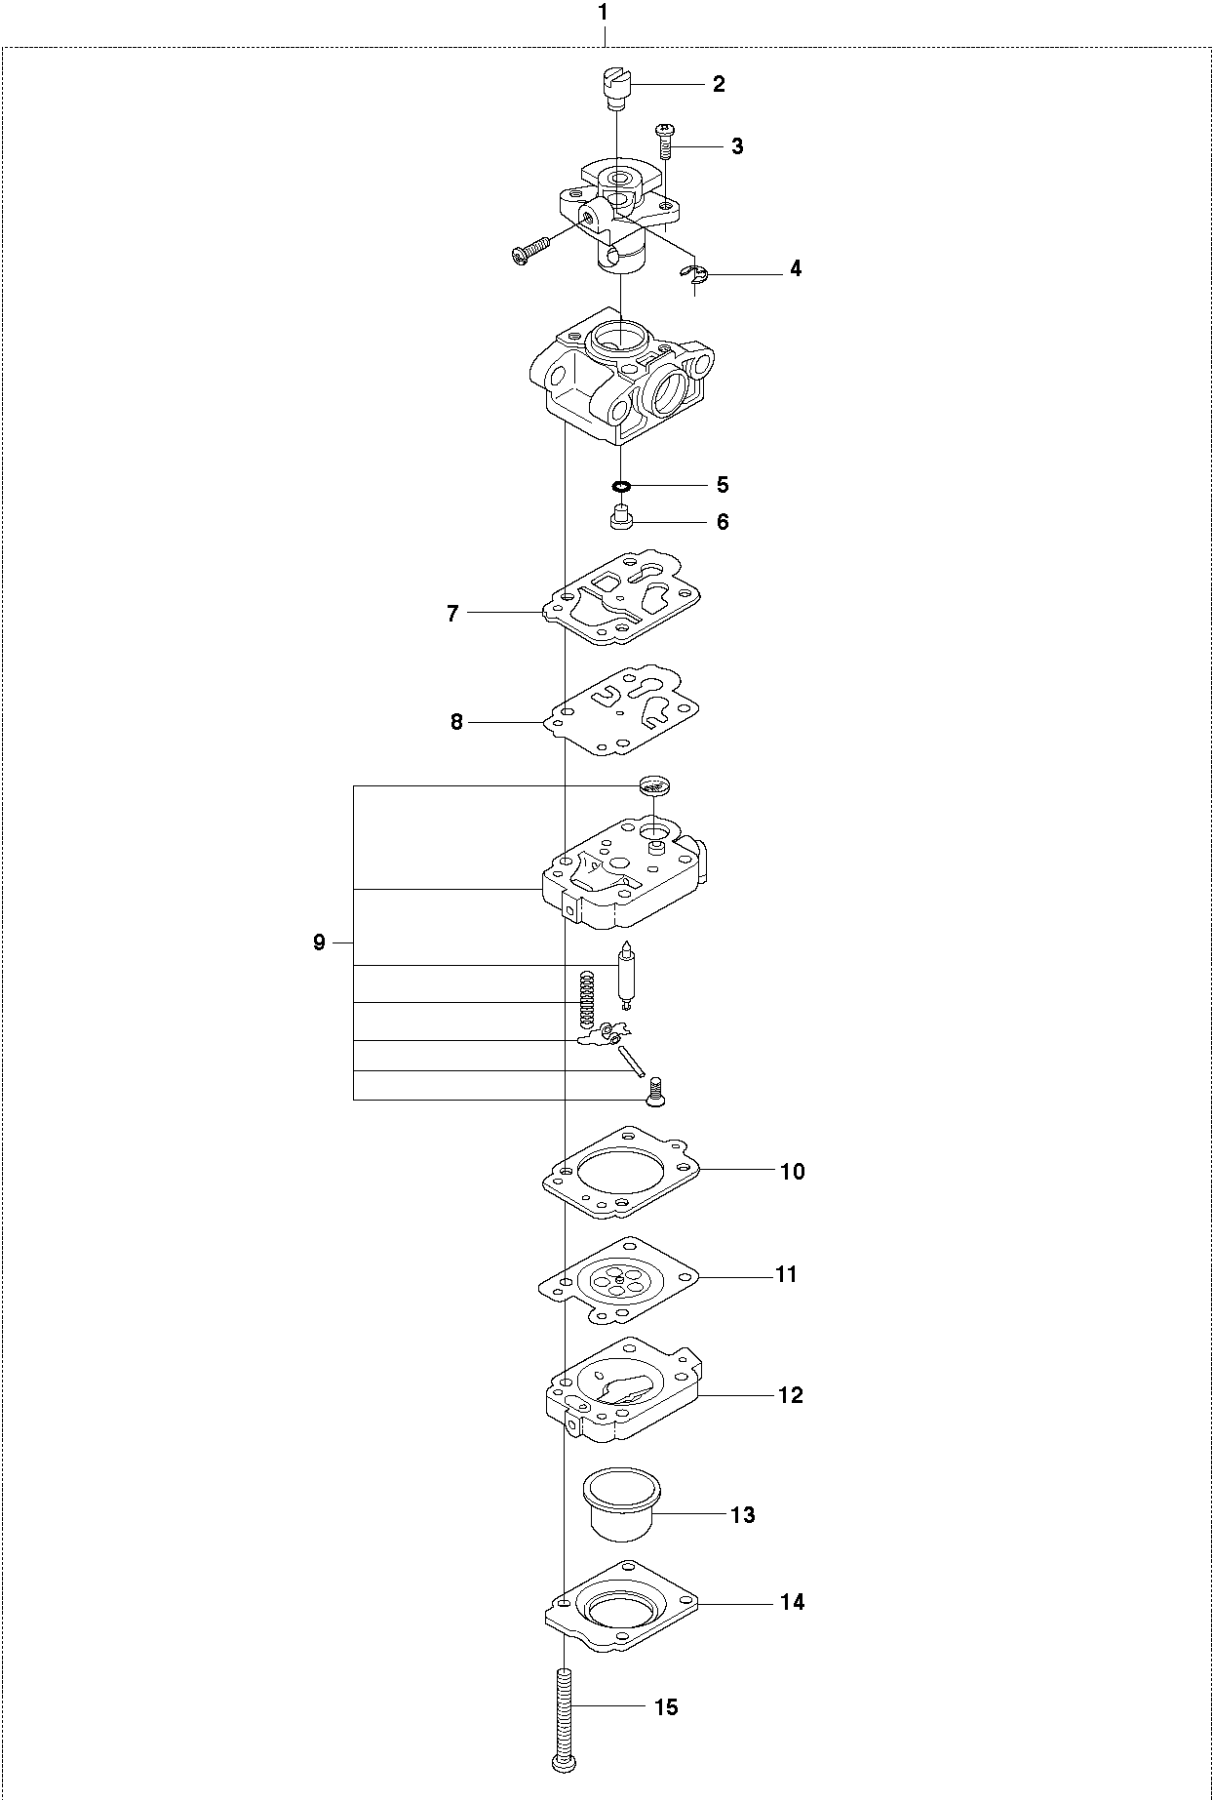

SPARE PARTS LIST

HEDGE TRIMMERS/POLE HEDGE
TRIMMERS

123 HD65X, 2007-03

ACCESSORIES

123 HD65X, 2007-03

Ref	Part No	Description	Remark	QTY	KIT
1	504 04 46-01	ACCESSORY BAG		1	
2	504 04 45-01	HEX KEY		1	1
3	504 04 44-01	HEX KEY		1	1
4	504 04 43-01	COMBINATION WRENCH		1	1
5	531 00 75-13	GREASE	UL22	1	
6	531 00 75-12	GREASE	UL21	1	
7	531 00 92-05	GREASE		1	

CARBURETOR

123 HD65X, 2007-03

Ref	Part No	Description	Remark	QTY KIT	
1	544 30 43-01	CARBURETTOR	Walbro WYL	1	
2	531 00 24-42	CONNECTION		1	1
3	531 00 48-43	RING		2	1
4	531 00 24-39	RETAINING RING		1	1
5	531 00 77-91	RING		1	1
6	544 29 80-01	MAIN JET		1	1
7	531 00 48-36	MOULDING		1	1
8	531 00 48-37	SPÄNNHJUL		1	1
9	544 29 23-01	PUMP HOUSING		1	1
10	531 00 77-94	GASKET		1	1
11	544 29 59-01	DIAPHRAGM CARBURETTOR		1	1
12	531 00 77-95	HOUSING		1	1
13	531 00 24-36	PRIMER		1	1
14	531 00 77-96	PLATE		1	1
15	531 00 77-97	SCREW		4	1

COVER

123 HD65X, 2007-03

Ref	Part No	Description	Remark	QTY KIT
1	531 00 48-12	PULL ROD	US Only	1
2	544 29 21-01	SCREW		1
3	576 16 55-01	WASHER		1
4	544 29 30-01	MUFFLER COVER		1
5	544 29 21-01	SCREW		1
6	544 29 37-01	KNOB		1
7	544 29 53-01	CYLINDER COVER		1

CRANKSHAFT

123 HD65X, 2007-03

Ref	Part No	Description	Remark	QTY KIT
1	544 29 31-01	SHAFT ASSY		1
2	531 00 48-17	PISTON RING		1
3	531 00 48-16	DRIVE SHAFT		1
4	531 00 48-18	MACHINE HOLDER		1
5	531 00 40-88	PISTON BOLT		1
6	531 00 23-83	CLIP		2
7	531 00 24-02	KEY		1