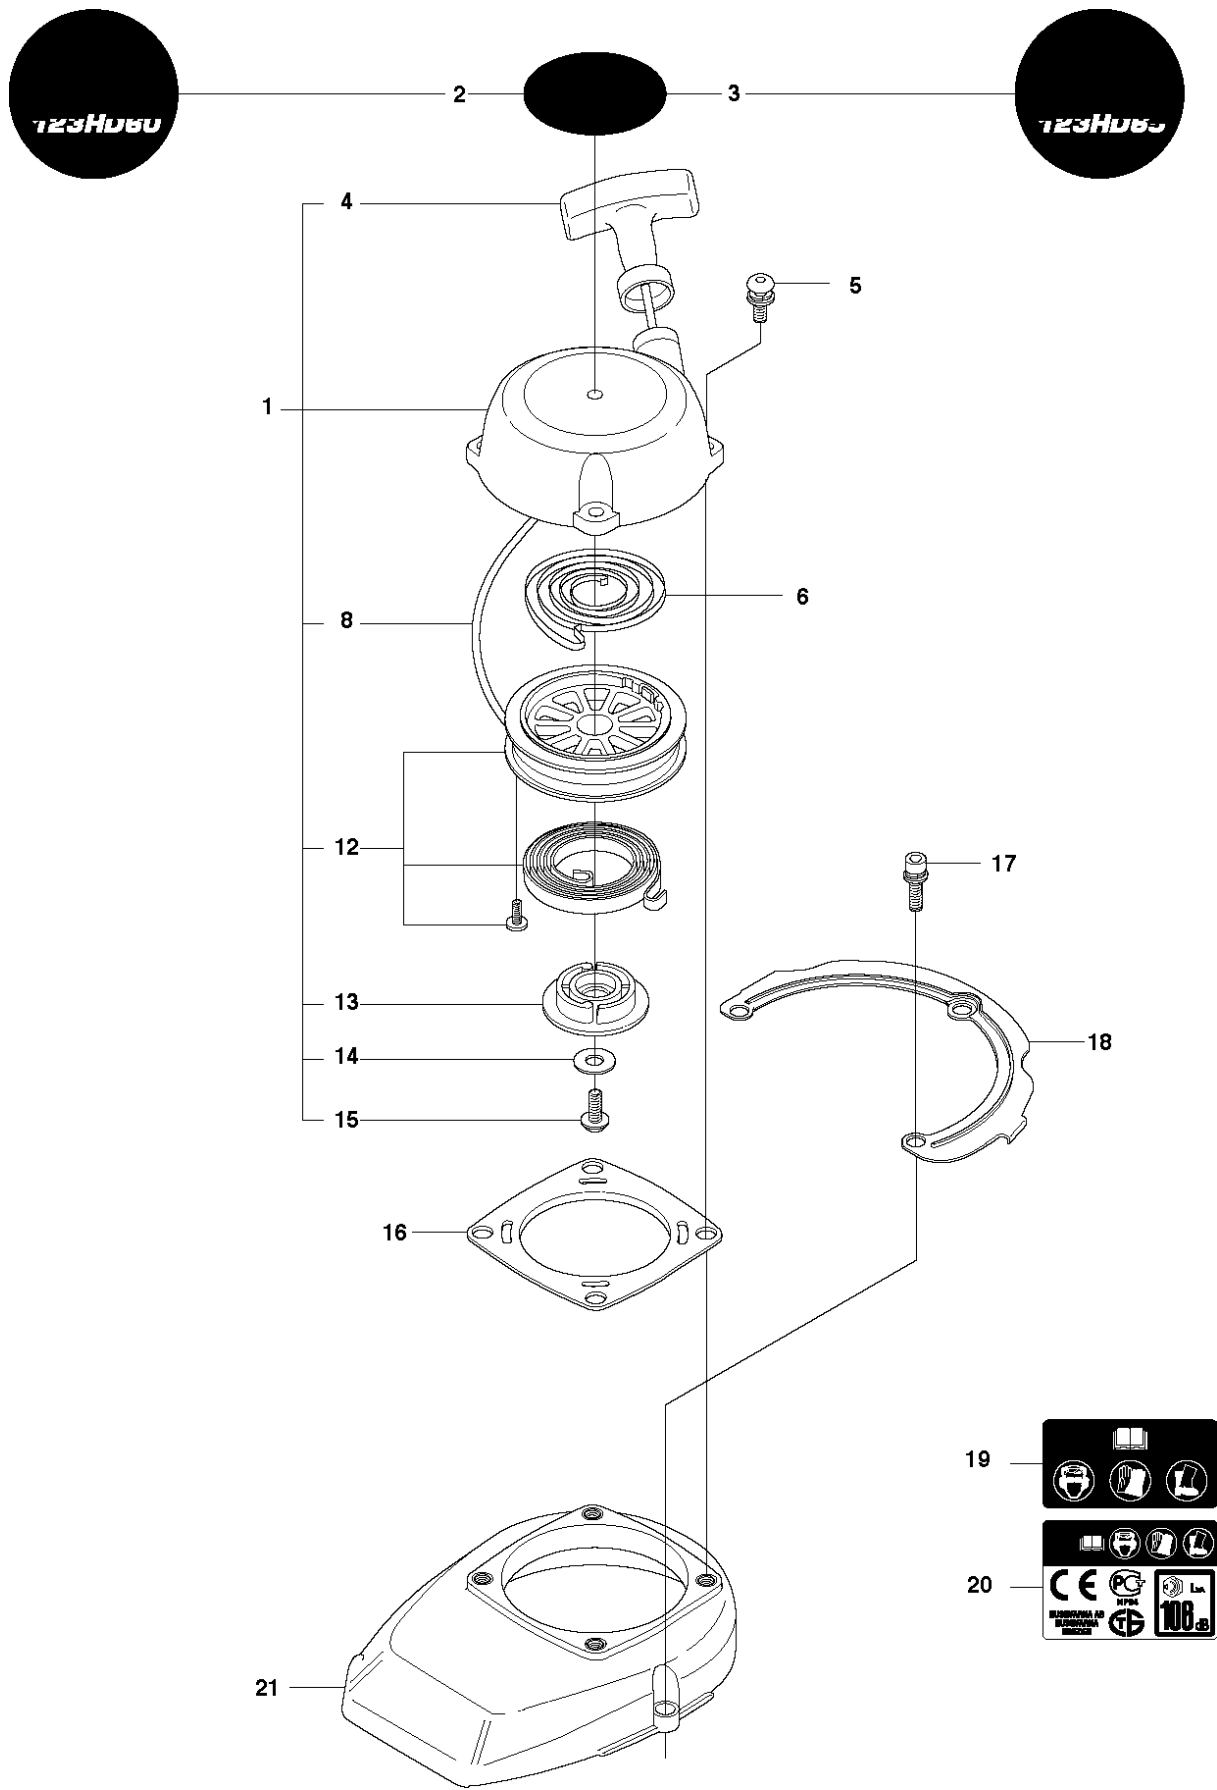

HOUSING

123 HD65X, 2007-03

Ref	Part No	Description	Remark	QTY KIT
1	544 29 36-01	HOUSING ASSY		1
2	544 30 44-01	COVER		1
3	531 00 48-46	STYRTAPP	AIR FILTER	1
4	531 00 48-48	WASHER		2
5	544 29 60-01	STAY		1
6	531 00 24-45	NUT		1
7	544 29 35-01	ADAPTER		1
8	544 29 52-01	BAFFLE PLATE		1
9	544 29 61-01	GASKET		1
10	544 30 43-01	CARBURETTOR	Walbro WYL	1
11	531 00 24-52	GASKET		1
12	531 00 24-52	GASKET		1
13	544 29 40-01	SCREW		1
14	544 29 29-01	CLAMP		1
15	544 29 39-01	SCREW		1
16	531 00 48-55	GASKET		1
17	544 29 58-01	INSULATOR		1
18	531 00 23-53	GASKET		1
19	531 00 23-53	GASKET		1

IGNITION SYSTEM

123 HD65X, 2007-03

Ref	Part No	Description	Remark	QTY KIT
1	531 00 48-28	SPARK PLUG	BPMR 6Y	1
2	531 00 23-99	SPRING		1
3	531 00 23-98	SPARK PLUG CONNECTION		1
4	544 29 66-01	INSULATOR		1
5	531 00 78-42	CABLE		1
6	531 00 24-01	SLEEVE		1
7	531 00 24-04	SPACER		2
8	531 00 78-41	IGNITION MODULE		1
9	544 29 20-01	SCREW		2
10	544 29 25-01	SCREW		2
11	544 30 34-01	RECOIL SPRING		2
12	544 29 78-01	PAWL		2
13	544 30 33-01	HOUSING		1
14	531 00 24-85	RETAINING RING		2
15	531 00 41-13	NUT		1
16	531 00 48-25	SPLASH GUARD		1

19

20

STARTER

123 HD65X, 2007-03

Ref	Part No	Description	Remark	QTY	KIT
1	544 30 46-01	STARTER ASSY		1	
2	544 38 32-01	DECAL	123HD60	1	
3	504 04 38-01	DECAL	123HD65	1	
4	544 30 47-01	STARTER HANDLE		1	1
5	544 29 33-01	SCREW		4	
6	544 30 39-01	RECOIL SPRING		1	1
8	544 30 42-01	STARTER CORD		1	1
12	544 30 40-01	SPRING CASSETTE ASSY		1	1
13	544 30 41-01	STARTER PULLEY		1	1
14	544 29 67-01	WASHER		1	1
15	544 29 74-01	SCREW		1	1
16	544 29 34-01	PLATE		1	
17	544 29 19-01	SCREW		3	
18	544 30 45-01	PLATE		1	
19	544 11 07-02	LABEL	US, AU	1	
20	544 05 76-02	LABEL	EC	1	
21	531 00 48-24	COVER		1	