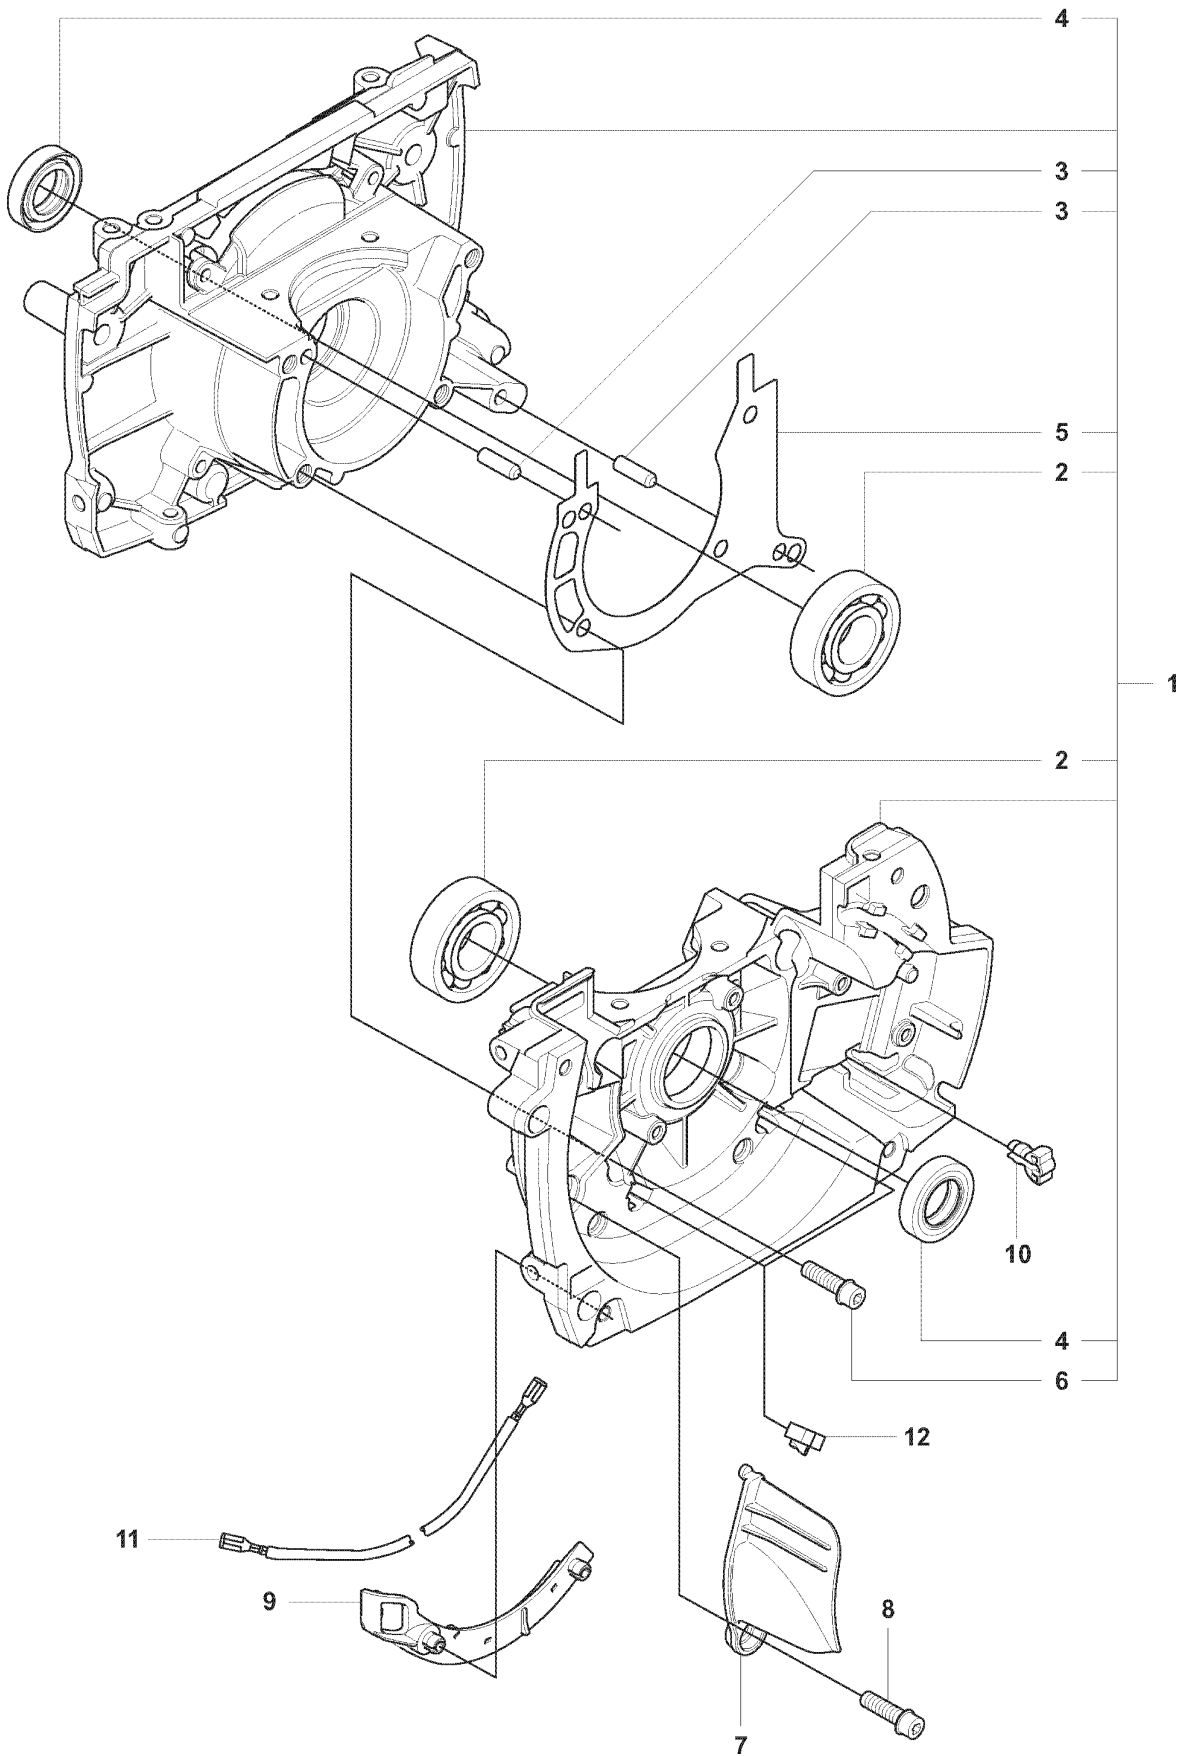

Q 355

CRANKCASE

355 FX, 2007-08

Ref	Part No	Description	Remark	QTY KIT
1	544 95 25-01	CRANKCASE		1
2	738 22 02-25	BALL BEARING		2
3	720 13 07-10	PARALLEL PIN		2
4	503 26 02-04	SEALING RING		2
5	537 34 67-01	CRANKCASE GASKET		1
6	725 53 33-55	SCREW IHSCM		5
7	544 09 45-01	NOZZLE		1
8	503 20 25-16	SCREW IHSCM		1
9	544 09 44-01	CABLE HOLDER		1
10	540 07 01-01	RETAINER		1
11	544 33 18-01	SHORT CIRCUIT CABLE		1
12	544 04 32-01	GROMMET		2