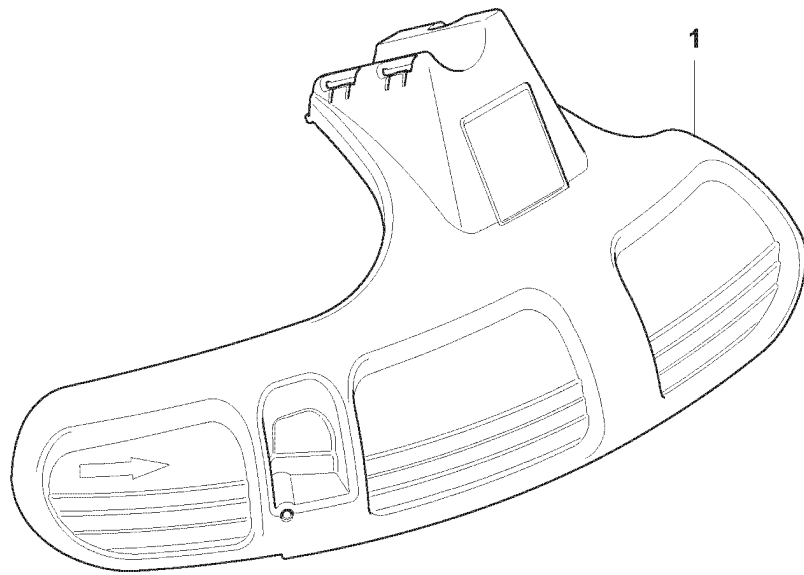

S2³⁵⁵

ACCESSORIES

355 FX, 2007-08

Ref	Part No	Description	Remark	QTY KIT
1	544 10 74-02	TRIMMER GUARD	355RX	1
2	544 16 03-01	TRIMMER GUARD	355RX	1
3	544 01 65-01	SAW BLADE GUARD	355FX, 355FXT	1