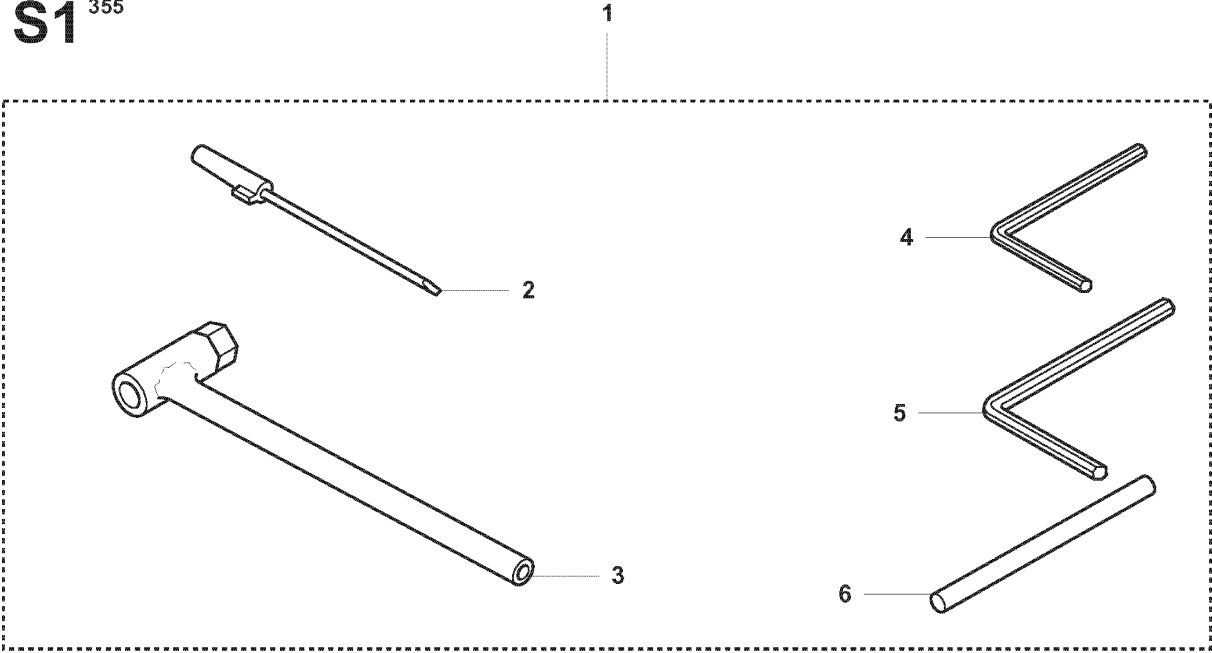

S1³⁵⁵

ACCESSORIES

355 FX, 2007-08

Ref	Part No	Description	Remark	QTY KIT
1	502 21 60-15	ACCESSORY BAG	355FX, 355FXT	1
1	502 21 60-16	ACCESSORY BAG	355RX	1
2	501 60 02-03	SCREWDRIVER		1
3	502 11 46-03	KEY		1
4	502 21 58-01	L-NYCKEL	4MM	1
5	503 55 86-05	SPANNER	5MM	1
6	502 28 59-01	STOP		1
7	501 69 17-01	COMBINATION WRENCH		1
8	501 19 22-01	TOOL CASING		1
9	503 97 64-01	GREASE		1
10	503 80 17-01	GREASE		1
11	537 24 04-01	DRIVER ASSY		1
12	544 21 78-01	SUPPORT FLANGE		1
13	503 22 73-01	NUT		1