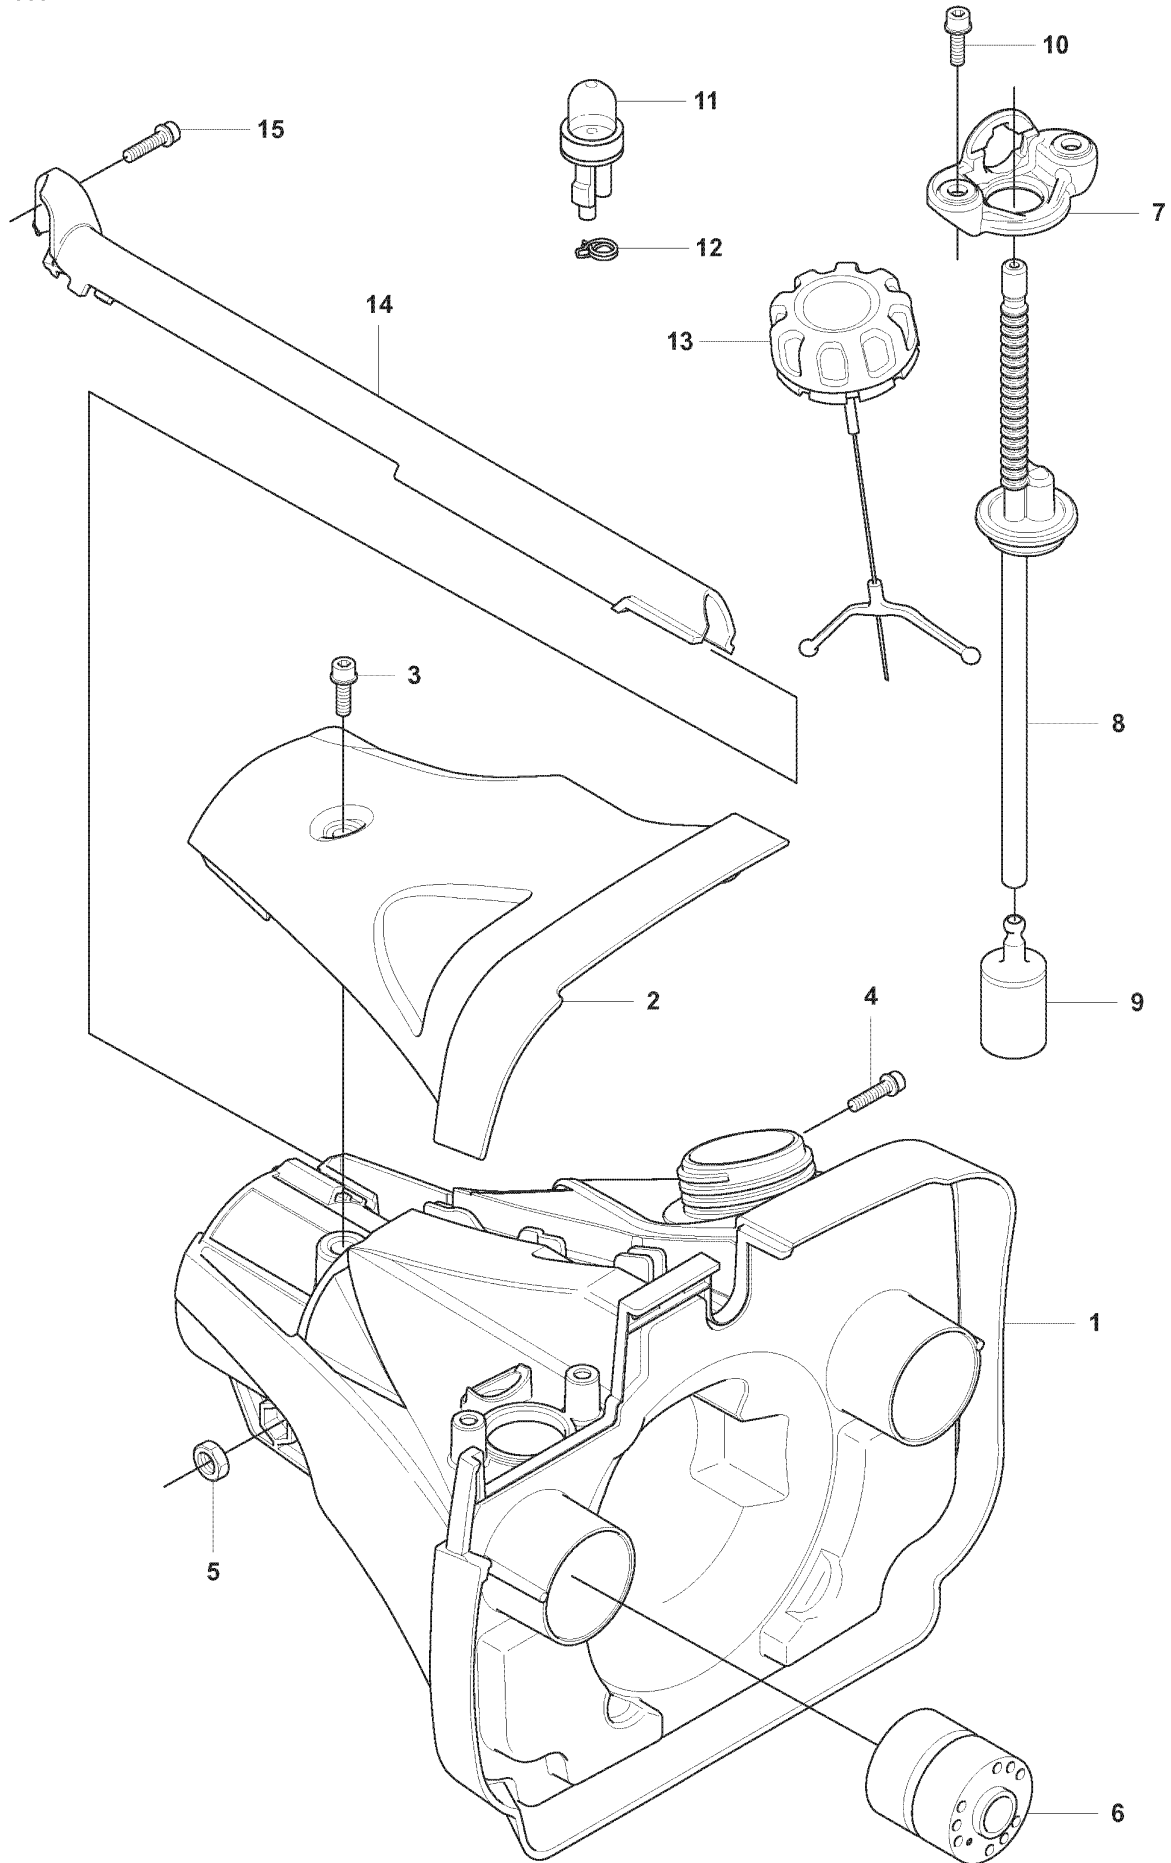

D 355

FUEL TANK

355 FX, 2007-08

Ref	Part No	Description	Remark	QTY KIT
1	537 35 88-01	FUEL TANK		1
2	537 35 86-01	COVER		1
3	503 20 07-72	SCREW IHSCFM		1
4	503 20 07-76	SCREW IHSCFM		1
5	503 22 10-12	HEXAGON NUT		1
6	544 23 09-01	ANTIVIBRATION ELEMENT		2
7	544 21 53-01	BRACKET		1
8	544 21 54-01	FUEL HOSE		1
9	503 44 32-01	FILTER		1
10	503 20 07-76	SCREW IHSCFM		2
11	503 93 66-01	PRIMER HOUSING		1
12	544 34 86-01	HOSE CLAMP		1
13	504 11 32-01	TANK CAP		1
14	544 10 95-01	WIRING PROTECTION	355RX	1
14	544 10 95-02	WIRING PROTECTION	355FX, 355FXT	1
15	503 20 07-74	SCREW IHSCFM		1