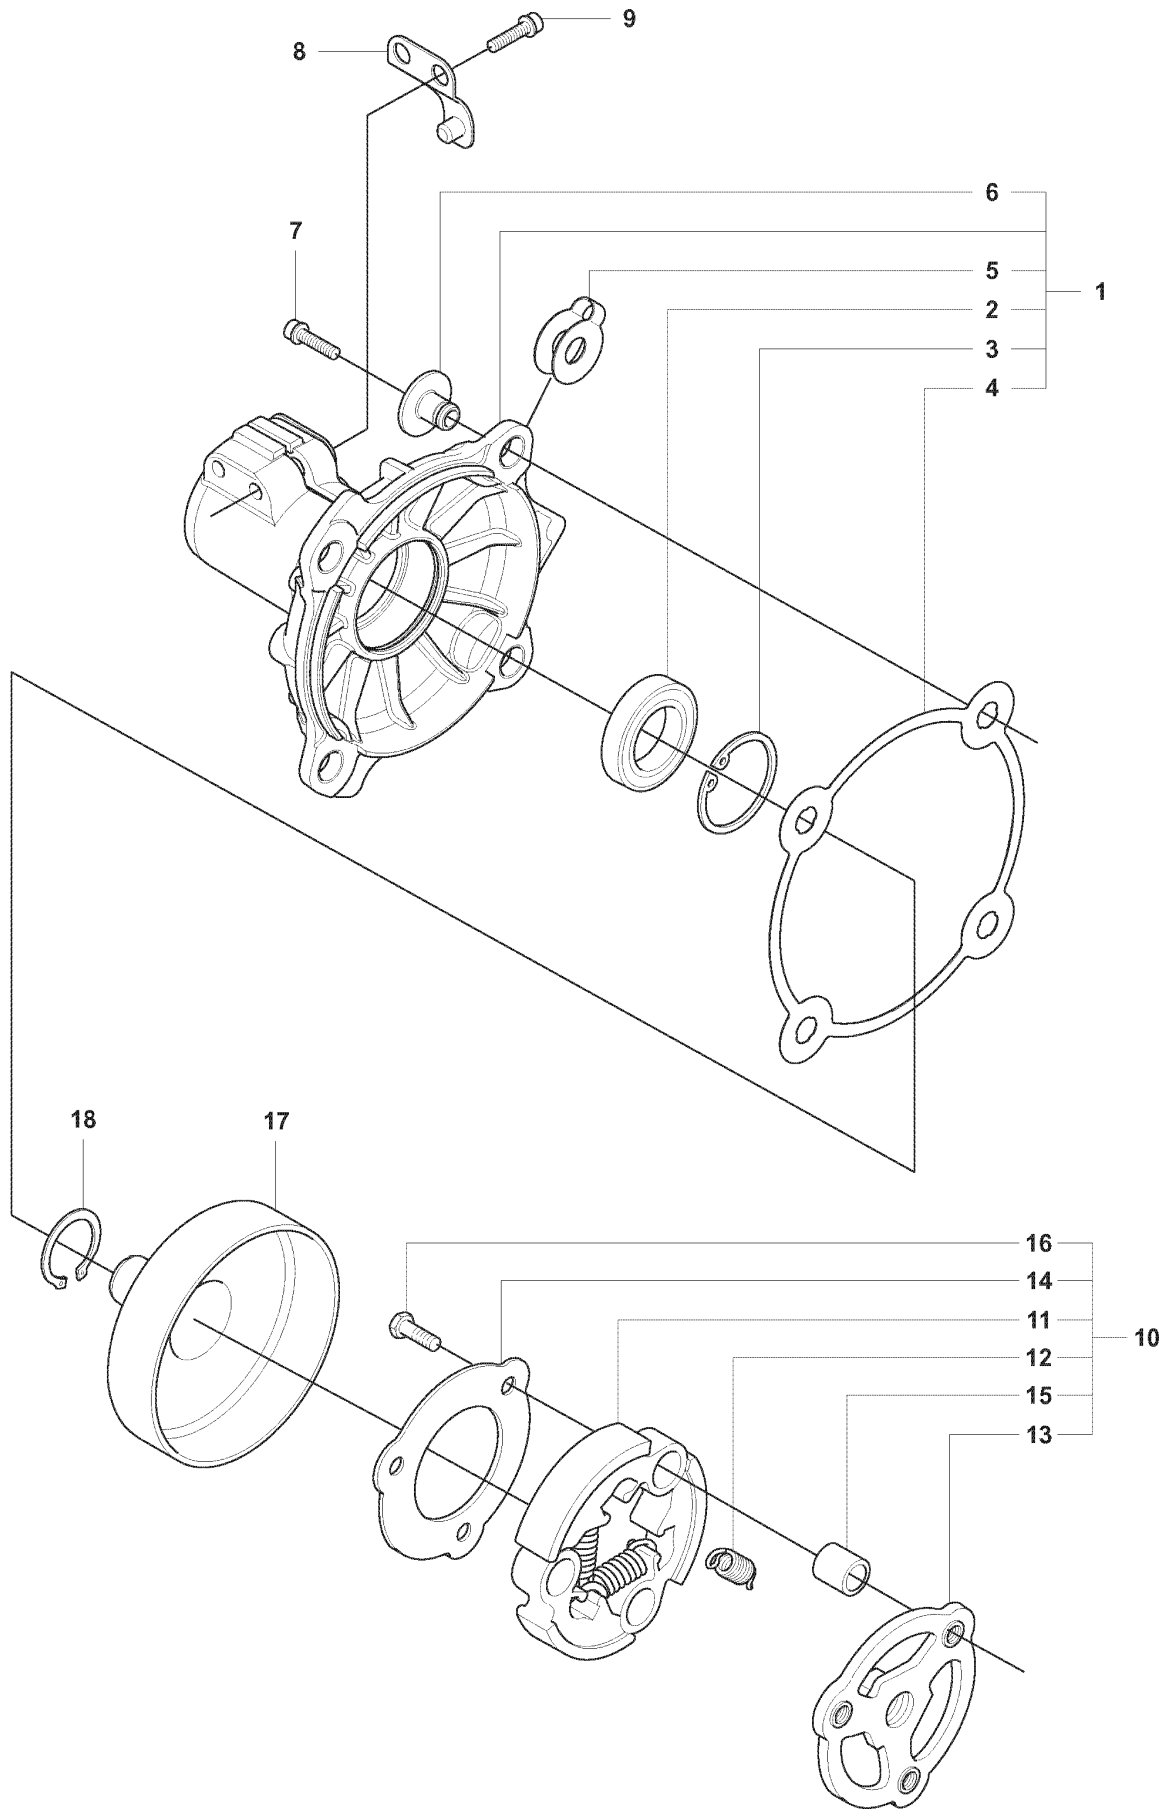

J 355

CARBURETOR & AIR FILTER

355 FX, 2007-08

Ref	Part No	Description	Remark	QTY KIT
1	537 41 25-01	FILTER HOLDER		1
2	503 74 01-02	SNAP		3
3	537 35 26-01	CHOKE CONTROL		1
4	537 38 78-01	GROMMET		1
5	537 41 01-01	FILTER COVER		1
6	537 41 08-01	FILTER	NYLON 80/32 WINTER	1
6	537 41 08-02	FILTER	NYLON 44/27	1
6	537 41 08-03	FILTER	FLOCK	1
7	503 20 07-76	SCREW IHSCFM		2
8	731 71 14-51	HEXAGON NUT FLANGED		2
9	537 35 04-01	INSULATION WALL		1
10	503 98 81-01	SCREW		2
11	503 98 81-04	SCREW		2
12	503 22 65-04	SQUARE NUT		1
13	503 20 07-76	SCREW IHSCFM		1
14	544 04 29-01	GASKET		1
15	502 65 42-01	CARBURETTOR	WALBRO WT-814A	1
16	544 42 99-01	GASKET		1
17	544 16 08-01	GASKET		1
18	544 21 40-01	VALVE HOUSING		1
19	544 84 78-01	LINK		1
20	731 71 14-51	HEXAGON NUT FLANGED		2
21	544 04 33-01	MANIFOLD		1
22	544 04 30-01	GASKET		1
23	544 04 31-01	GASKET		1
24	537 41 05-01	INLET PIPE		1
25	503 20 07-80	SCREW IHSCFM		4
26	544 16 15-01	GROMMET		1
27	537 42 58-02	SUCTION HOSE		1
28	544 32 49-14	FUEL HOSE		1
29	544 34 86-01	HOSE CLAMP		1

M 355

CLUTCH

355 FX, 2007-08

Ref	Part No	Description	Remark	QTY KIT
1	502 49 35-02	CLUTCH COVER ASSY		1
2	738 22 02-19	BALL BEARING		1
3	735 31 33-10	CIRCLIP		1
4	544 90 81-01	WASHER		1
5	544 09 36-01	SPRING PLATE		4
6	544 09 35-01	SPACING SLEEVE		4
7	503 20 07-78	SCREW IHSCFM		4
8	544 29 48-01	LOCKING PLATE		1
9	725 53 72-65	SCREW IHSCM		2
10	537 40 40-01	CLUTCH ASSY		1
11	537 40 37-01	CLUTCH SHOE		1
12	503 95 38-01	CLUTCH SPRING		3
13	537 40 36-01	CLUTCH HUB		1
14	544 89 28-01	WASHER		1
15	537 13 54-01	BEARING BUSHING		3
16	503 20 18-02	SCREW EHHM		3
17	537 32 18-01	CLUTCH DRUM ASSY		1
18	735 31 17-00	CIRCLIP		1