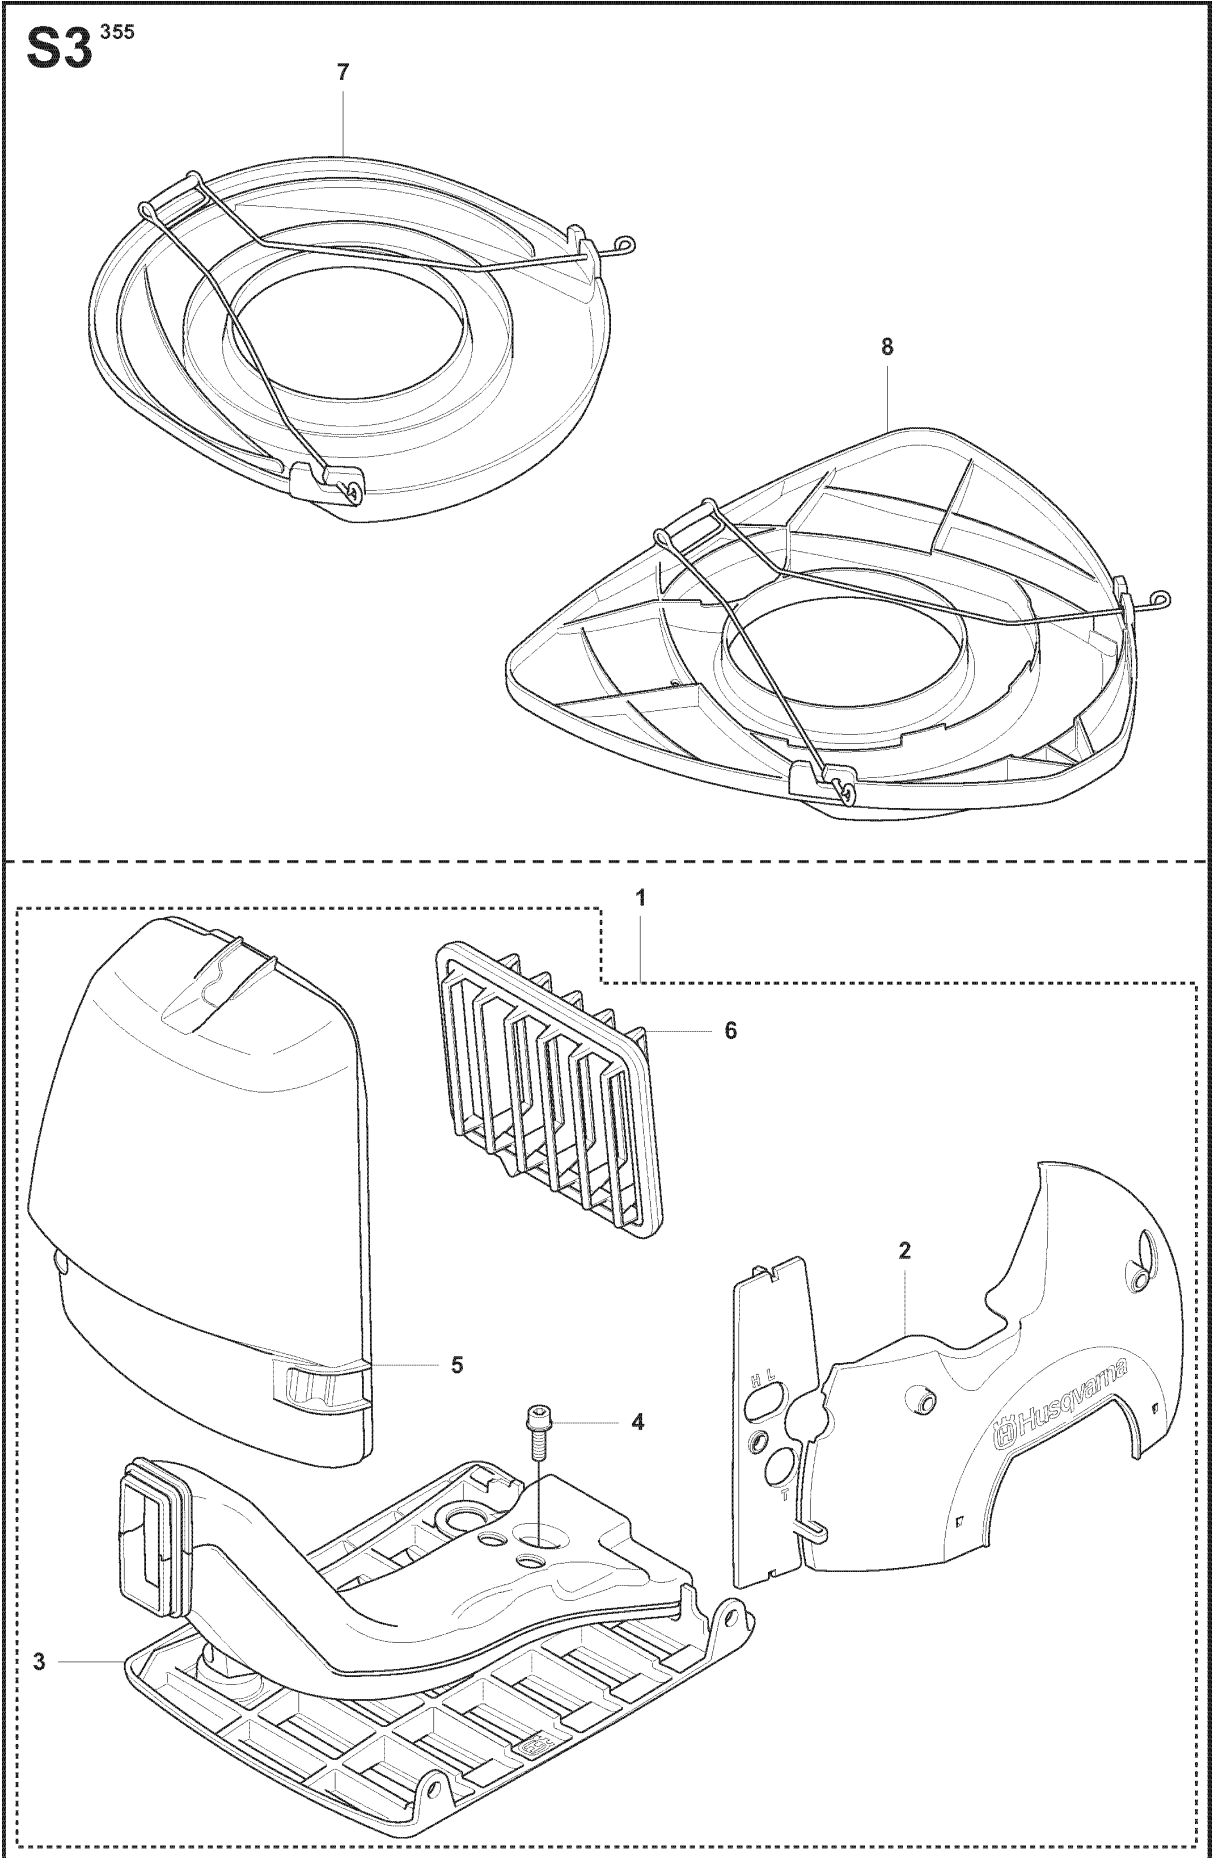

S5 355Rx

ACCESSORIES

355 FX, 2007-08

Ref	Part No	Description	Remark	QTY KIT
1	502 43 55-01	SAW BLADE GUARD		1
2	544 01 65-01	SAW BLADE GUARD		1
3	537 25 66-01	CLAMP		1
4	503 20 07-76	SCREW IHSCFM		2
5	544 01 65-01	SAW BLADE GUARD		1
6	503 20 07-74	SCREW IHSCFM		4