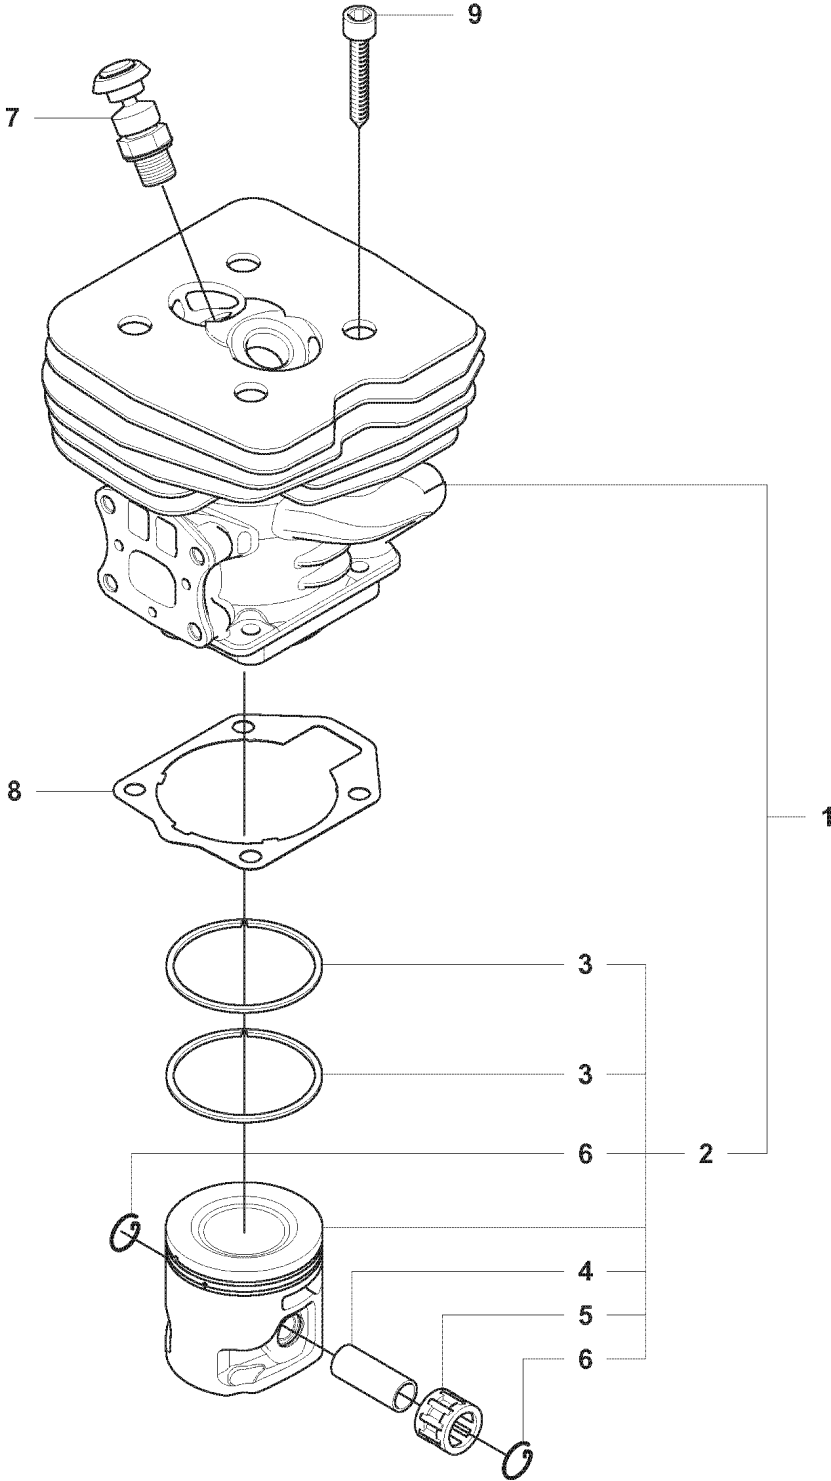

P 355

CRANKSHAFT

355 FX, 2007-08

Ref	Part No	Description	Remark	QTY KIT
1	544 95 26-02	CRANKSHAFT		1
2	544 01 01-01	CUP		2
3	738 22 02-25	BALL BEARING		2
4	503 26 02-04	SEALING RING		2
5	501 45 16-01	NEEDLE BEARING		1

N 355

CYLINDER PISTON

355 FX, 2007-08

Ref	Part No	Description	Remark	QTY KIT
1	544 98 60-02	CYLINDER ASSY		1
2	544 14 40-02	PISTON ASSY		1
3	544 14 41-01	PISTON RING		2
4	544 14 37-01	PISTON PIN		1
5	501 45 16-01	NEEDLE BEARING		1
6	537 39 99-01	CIRCLIP		2
7	544 20 00-01	DECOMPRESSION VALVE		1
8	537 34 68-01	GASKET		1
9	725 53 33-55	SCREW IHSCM		4