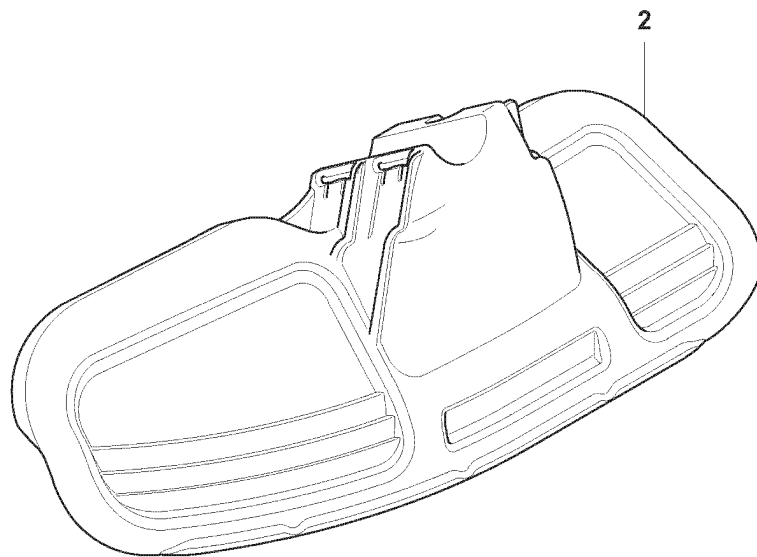

S2³⁵⁵

ACCESSORIES

355 FX, 2007-08

Ref	Part No	Description	Remark	QTY KIT
1	544 10 74-02	TRIMMER GUARD	355RX	1
2	544 16 03-01	TRIMMER GUARD	355RX	1
3	544 01 65-01	SAW BLADE GUARD	355FX, 355FXT	1