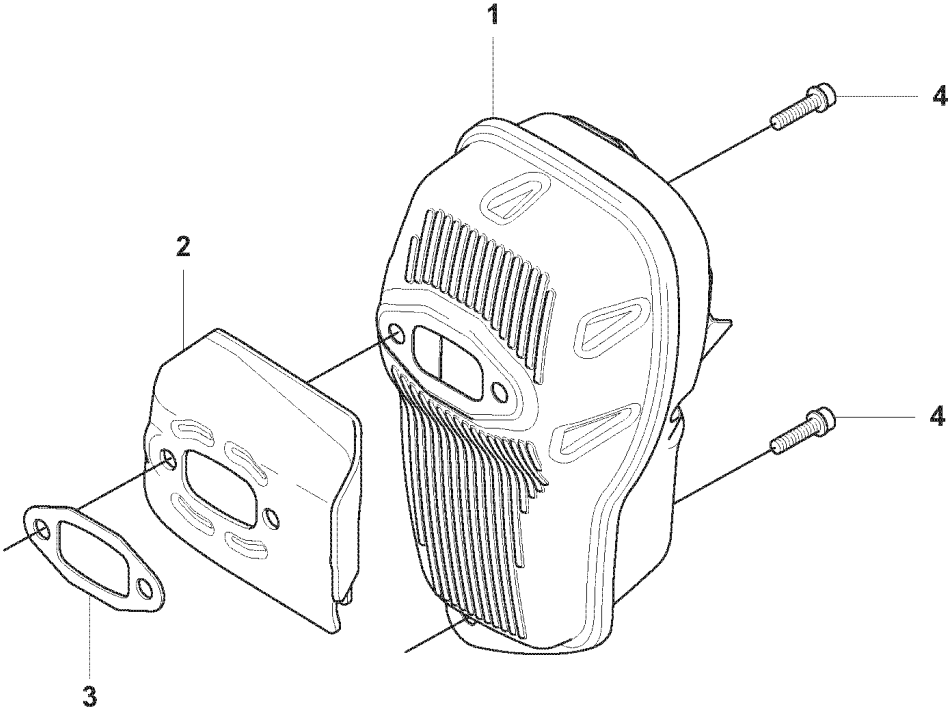

H 355

MUFFLER

355 FX, 2007-08

Ref	Part No	Description	Remark	QTY KIT
1	537 36 03-01	MUFFLER ASSY		1
2	537 34 57-01	PLATE		1
3	503 82 11-01	GASKET MUFFLER		1
4	503 20 02-20	SCREW IHSCFM		3