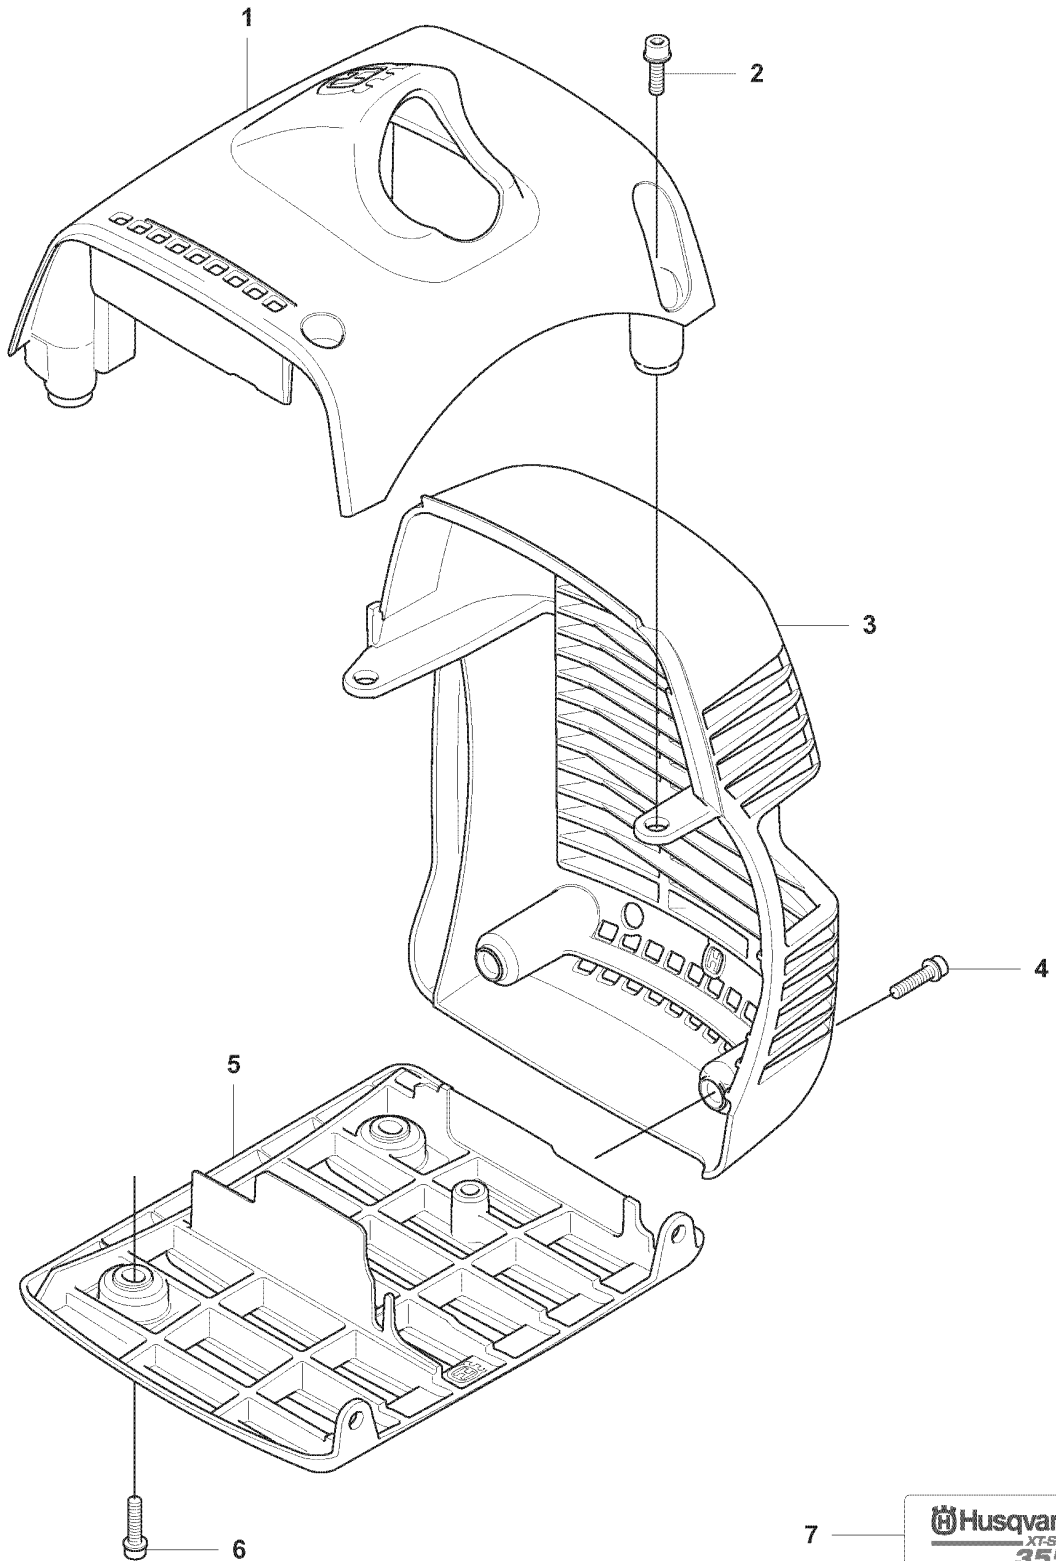

G 355

7 — **Husqvarna**
XT-Series
355F

7 — **Husqvarna**
X-Series
355F

7 — **Husqvarna**
X-Series
355R

COVER

355 FX, 2007-08

Ref	Part No	Description	Remark	QTY KIT
1	544 08 12-02	CYLINDER COVER		1
2	503 20 07-76	SCREW IHSCFM		4
3	544 08 43-01	HEAT PROTECTOR		1
4	503 20 07-76	SCREW IHSCFM		2
5	537 35 13-01	PROTECTIVE COVER		1
6	503 20 07-76	SCREW IHSCFM		2
7	544 24 91-04	LABEL	355RX	1
7	544 24 91-01	LABEL	355FX	1
7	544 24 91-02	LABEL	355FXT	1