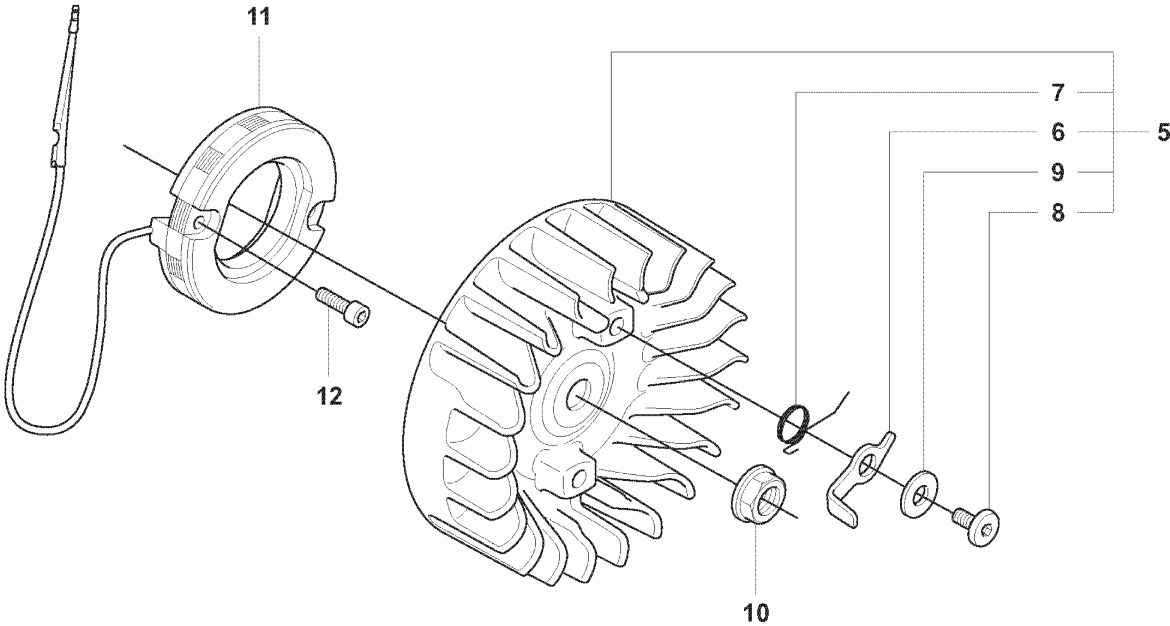

L 355

IGNITION SYSTEM

355 FX, 2007-08

Ref	Part No	Description	Remark	QTY KIT
1	544 21 44-01	IGNITION SYSTEM	355RX	1
1	544 44 14-01	IGNITION MODULE	355FX, 355FXT	1
2	537 41 22-01	SPARK PLUG CAP		1
3	503 20 25-16	SCREW IHSCM		2
4	503 23 51-11	SPARK PLUG	NGK BPMR	1
5	537 24 05-01	FLYWHEEL ASSY	355RX, 355FX	1
5	537 24 05-02	FLYWHEEL ASSY	355FXT	1
6	503 81 24-01	STARTER PAWL		2
7	503 81 29-01	SPRING		2
8	501 81 99-03	SCREW		2
9	503 23 00-42	WASHER		2
10	503 22 04-01	NUT		1
11	537 25 63-02	GENERATOR STATOR	355FXT	1
12	544 44 43-01	SCREW IHSCM	355FXT	2