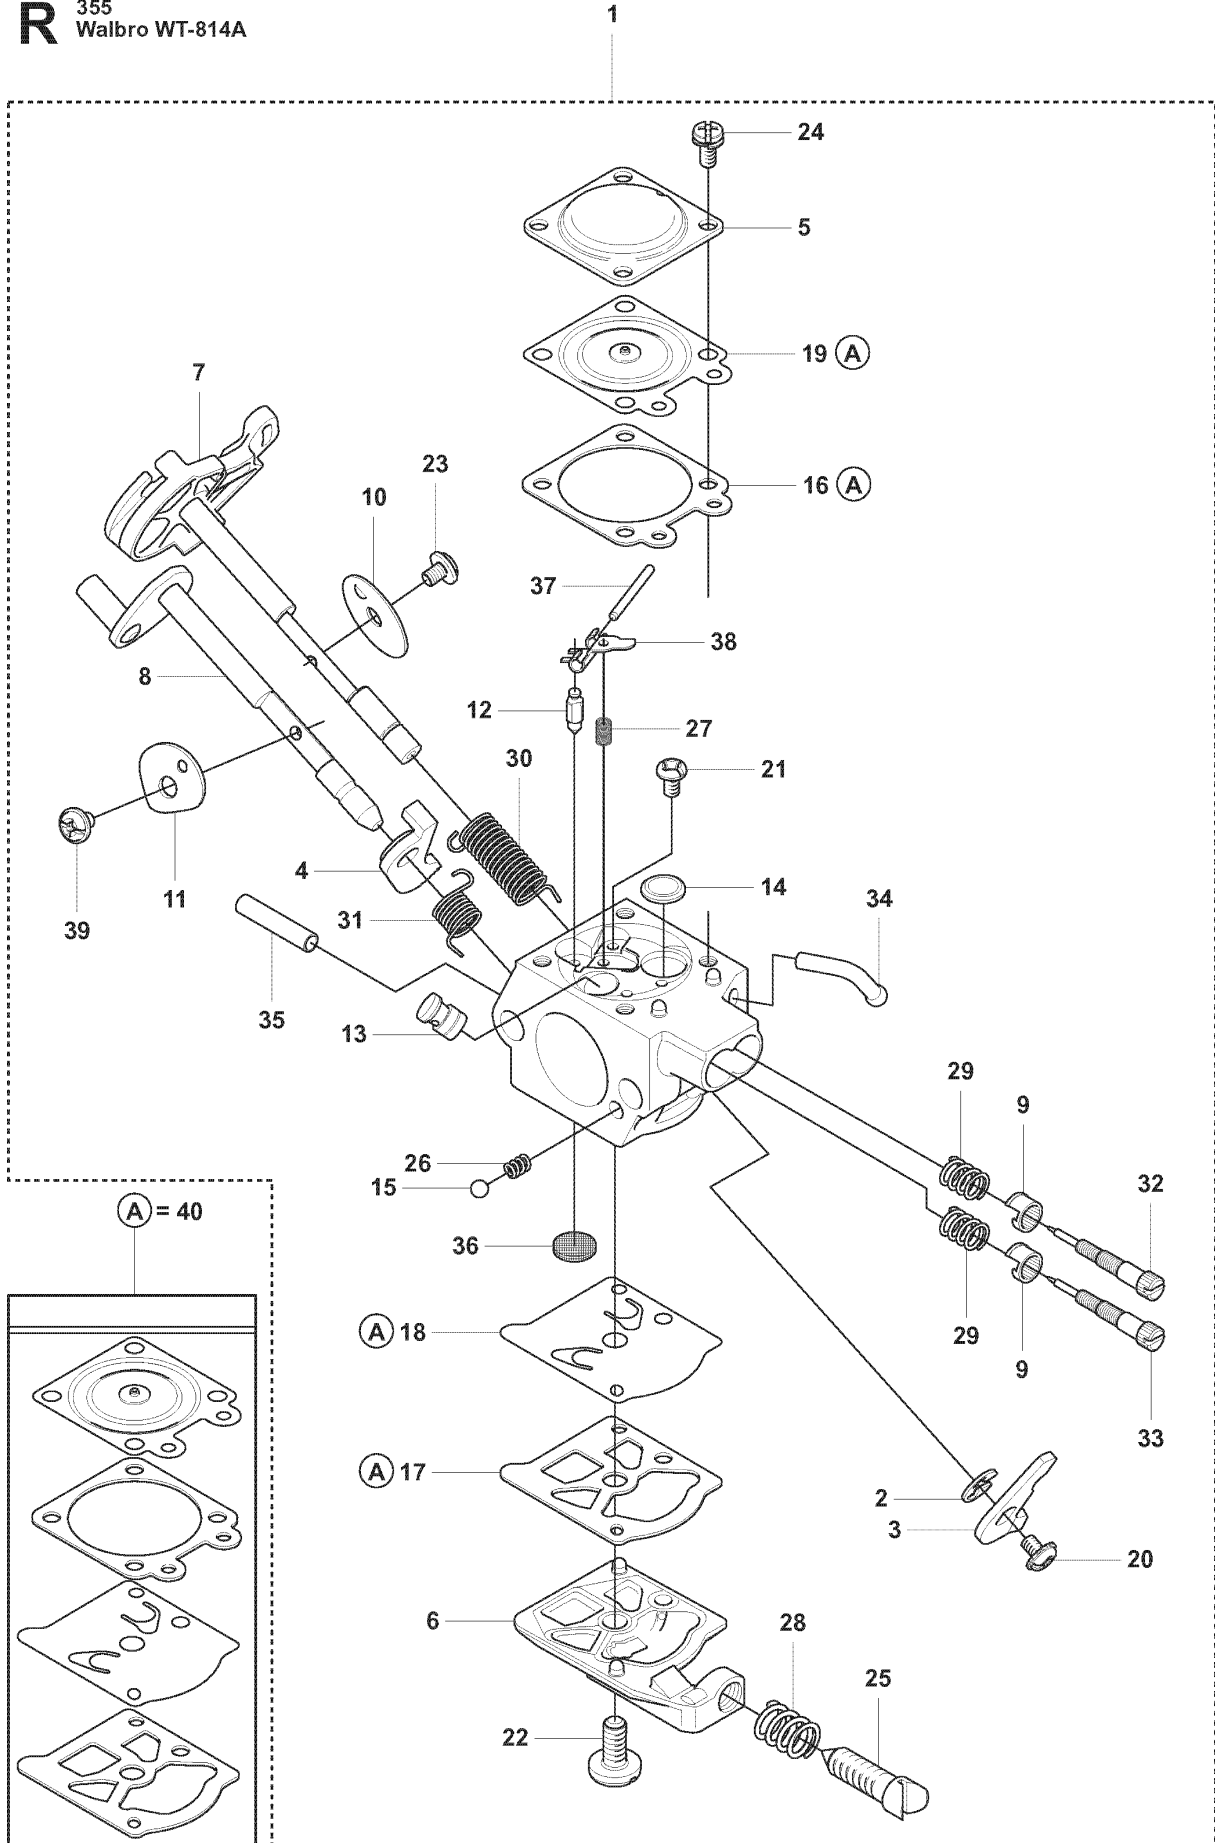

A1 355Rx

BEVEL GEAR

355 FX, 2007-08

Ref	Part No	Description	Remark	QTY KIT
1	537 42 84-03	BEVEL GEAR		1
2	537 42 85-01	GEAR HOUSING		1
3	738 21 01-10	BALL BEARING		1
4	503 25 08-01	BEARING		1
5	544 80 92-01	SEALING		1
6	503 75 89-01	COVER WASHER		1
7	735 31 33-10	CIRCLIP		1
8	738 21 87-12	BALL BEARING		2
9	735 31 17-00	CIRCLIP		1
10	735 31 31-10	CIRCLIP		1
11	502 43 46-01	GEAR WHEEL KIT		1
12	503 20 15-01	SCREW IHHM		1
13	725 53 72-65	SCREW IHSCM		2
14	544 10 78-01	ATTACHMENT PLATE		1
15	503 20 07-76	SCREW IHSCFM		1
16	537 18 95-01	SCREW		1
17	732 21 16-01	NUT		1
18	537 35 14-01	DRIVER		1
19	537 24 03-01	GRASS SEALING		1
20	544 21 78-01	SUPPORT FLANGE		1
21	503 22 73-01	NUT		1

R 355
Walbro WT-814A

CARBURETOR

355 FX, 2007-08

Ref	Part No	Description	Remark	QTY KIT
1	502 65 42-01	CARBURETTOR	WALBRO WT-814A	1
2	505 31 67-36	RING		1
3	544 97 07-01	LEVER		1
4	544 17 77-01	LEVER		1
5	505 31 67-04	SHAFT ASSY		1
6	503 58 43-01	COVER		1
7	544 04 36-01	SHAFT		1
8	544 04 40-01	SHAFT		1
9	544 97 08-01	LIMITER CAP		2
10	544 97 09-01	VALVE		1
11	537 10 96-01	VALVE		1
12	503 56 34-01	VALVE INLET NEEDLE		1
13	503 80 04-01	NOZZLE		1
14	503 60 78-01	PLUG WELCH		1
15	501 46 85-01	BALL-CHOKE FRICTION		1
16	504 35 09-06	GASKET		1
17	504 13 09-06	GASKET		1
18	502 21 36-01	DIAPHRAGM PUMP		1
19	504 13 08-08	DIAPHRAGM		1
20	501 46 87-01	SCREW		1
21	505 31 67-17	SCREW		1
22	501 46 69-01	SCREW		1
23	537 00 34-01	SCREW		1
24	503 10 87-01	SCREW		4
25	537 40 82-01	SCREW		1
26	501 46 84-01	SPRING		1
27	501 79 59-01	SPRING		1
28	501 66 78-01	SPRING		1
29	544 97 10-01	SPRING		2
30	544 17 76-01	SPRING		1
31	544 97 11-01	SPRING		1
32	544 97 12-01	NEEDLE		1
33	544 97 13-01	NEEDLE		1
34	544 97 15-01	FITTING		1
35	544 97 16-01	FITTING		1
36	501 66 61-01	SCREEN-INLET		1
37	505 52 01-25	PIN-METERING LEVER		1
38	505 52 01-27	LEVER		1
39	544 11 15-01	SCREW		1
40	537 41 26-01	GASKET KIT		1