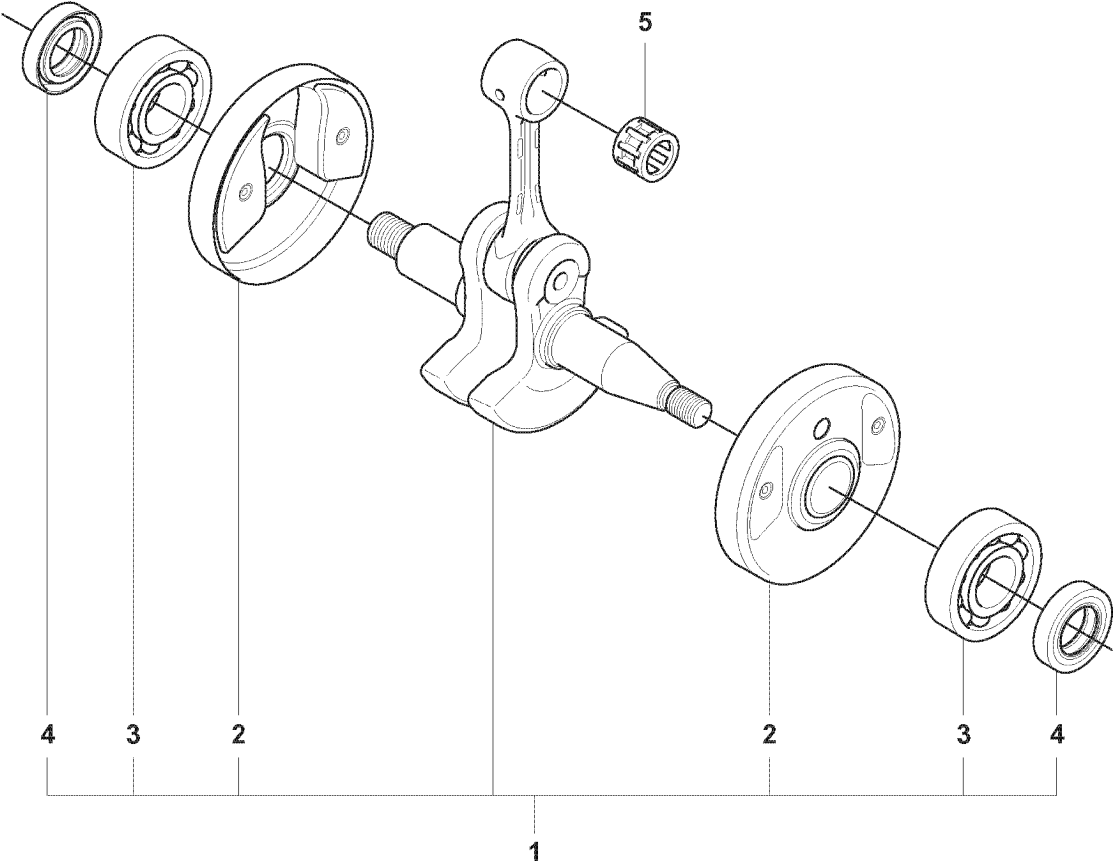

P 355

CRANKSHAFT

355 FX, 2007-08

Ref	Part No	Description	Remark	QTY KIT
1	544 95 26-02	CRANKSHAFT		1
2	544 01 01-01	CUP		2
3	738 22 02-25	BALL BEARING		2
4	503 26 02-04	SEALING RING		2
5	501 45 16-01	NEEDLE BEARING		1