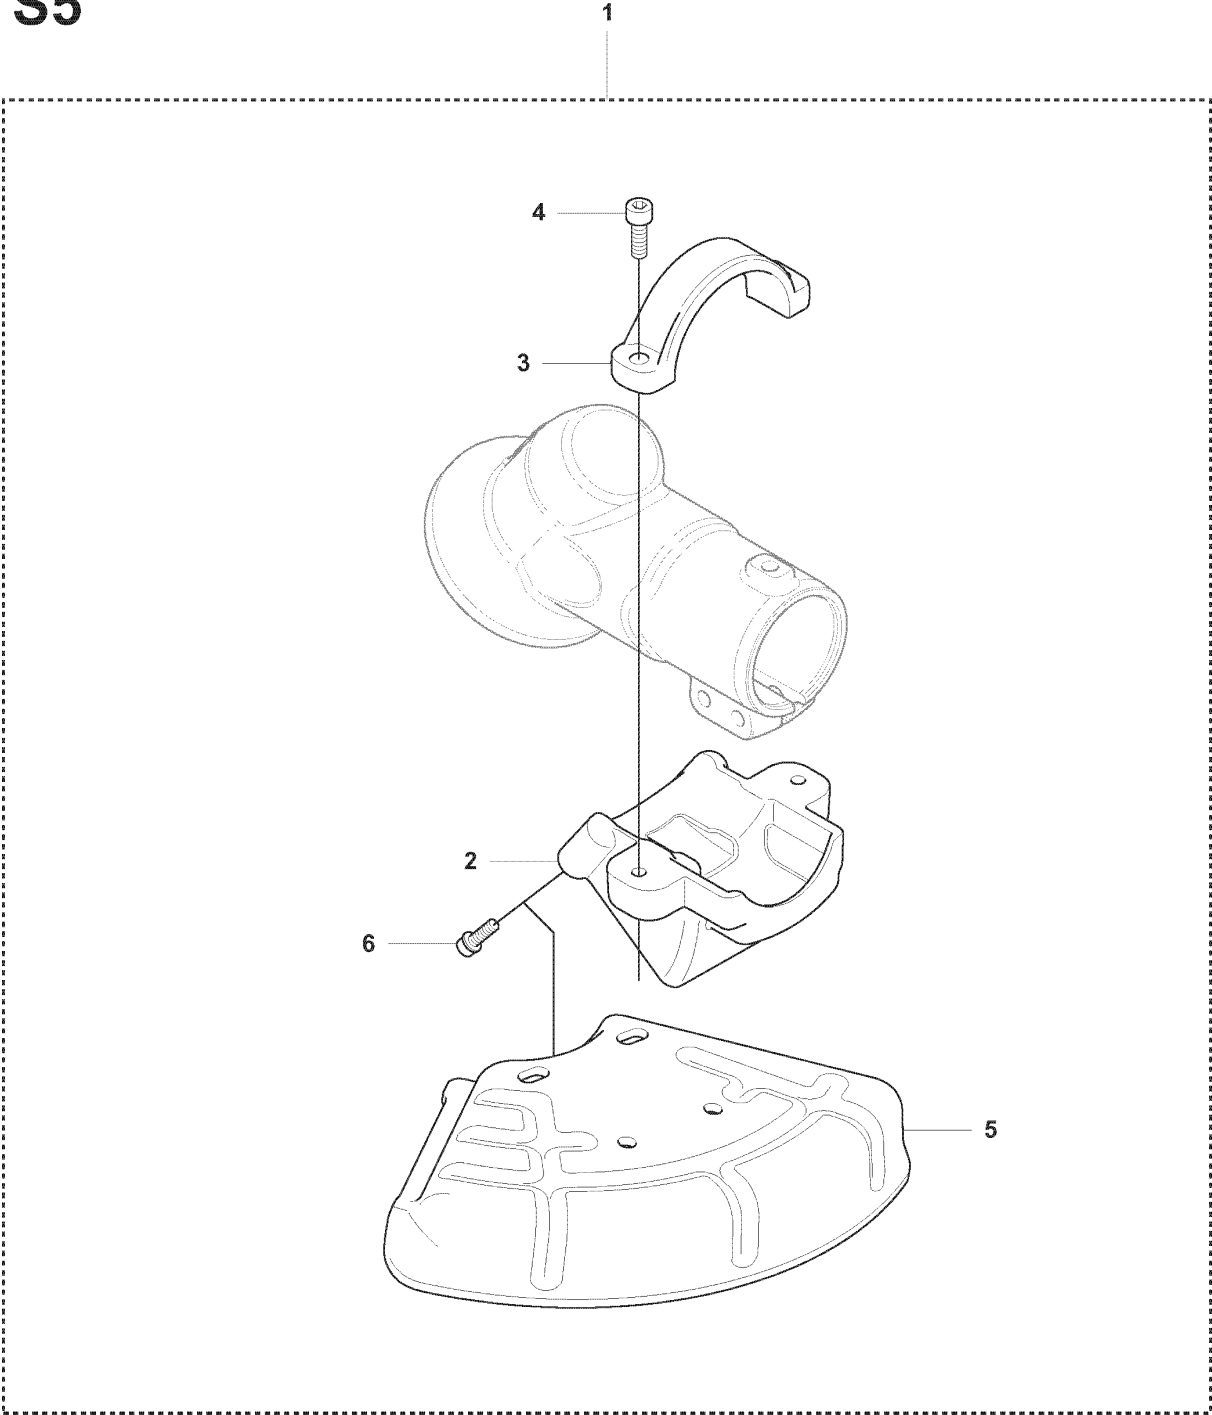

S5 355Rx

ACCESSORIES

355 FX, 2007-08

Ref	Part No	Description	Remark	QTY KIT
1	502 43 55-01	SAW BLADE GUARD		1
2	544 01 65-01	SAW BLADE GUARD		1
3	537 25 66-01	CLAMP		1
4	503 20 07-76	SCREW IHSCFM		2
5	544 01 65-01	SAW BLADE GUARD		1
6	503 20 07-74	SCREW IHSCFM		4