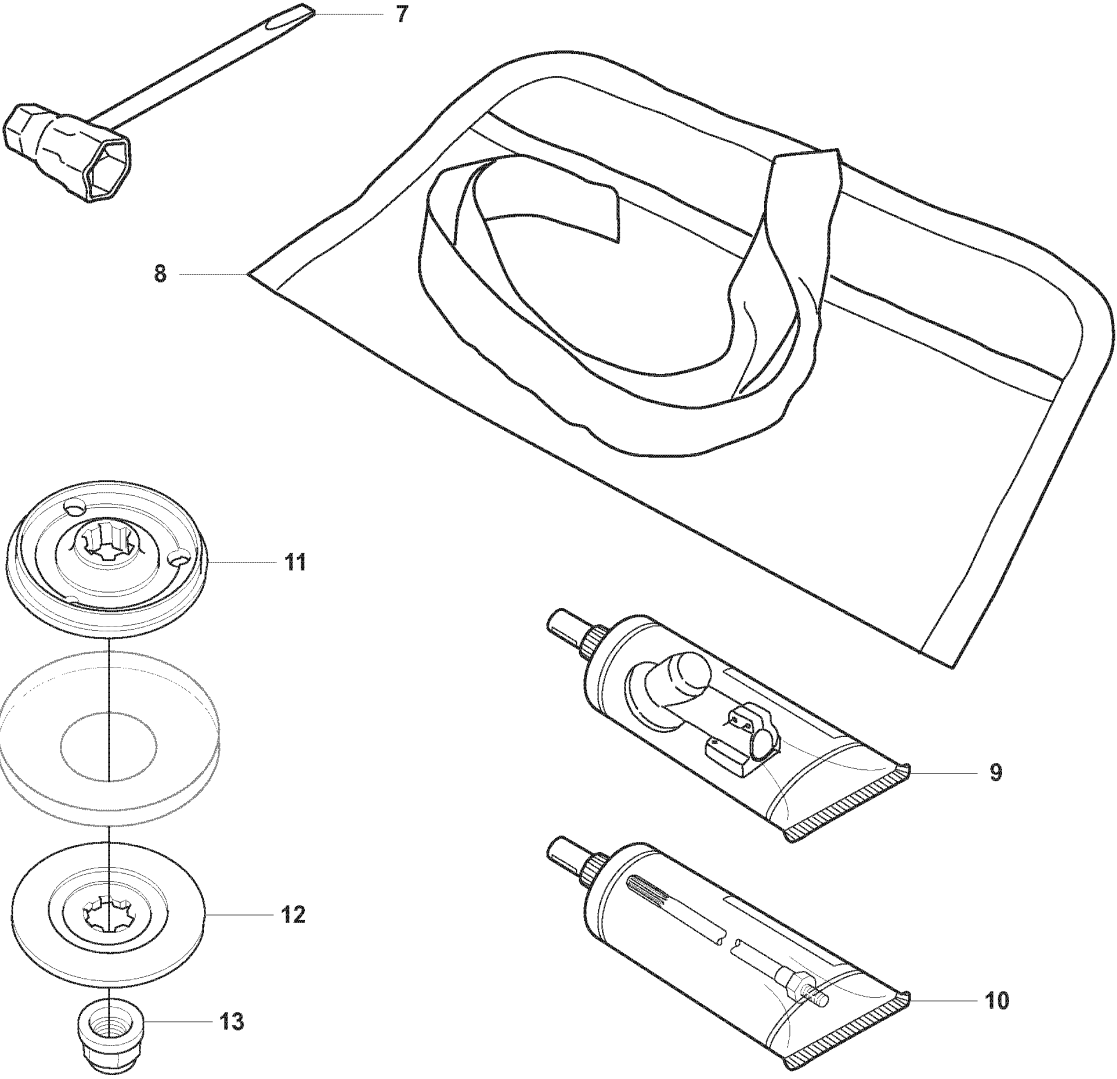

S1³⁵⁵

ACCESSORIES

355 FX, 2007-08

Ref	Part No	Description	Remark	QTY KIT
1	502 21 60-15	ACCESSORY BAG	355FX, 355FXT	1
1	502 21 60-16	ACCESSORY BAG	355RX	1
2	501 60 02-03	SCREWDRIVER		1
3	502 11 46-03	KEY		1
4	502 21 58-01	L-NYCKEL	4MM	1
5	503 55 86-05	SPANNER	5MM	1
6	502 28 59-01	STOP		1
7	501 69 17-01	COMBINATION WRENCH		1
8	501 19 22-01	TOOL CASING		1
9	503 97 64-01	GREASE		1
10	503 80 17-01	GREASE		1
11	537 24 04-01	DRIVER ASSY		1
12	544 21 78-01	SUPPORT FLANGE		1
13	503 22 73-01	NUT		1