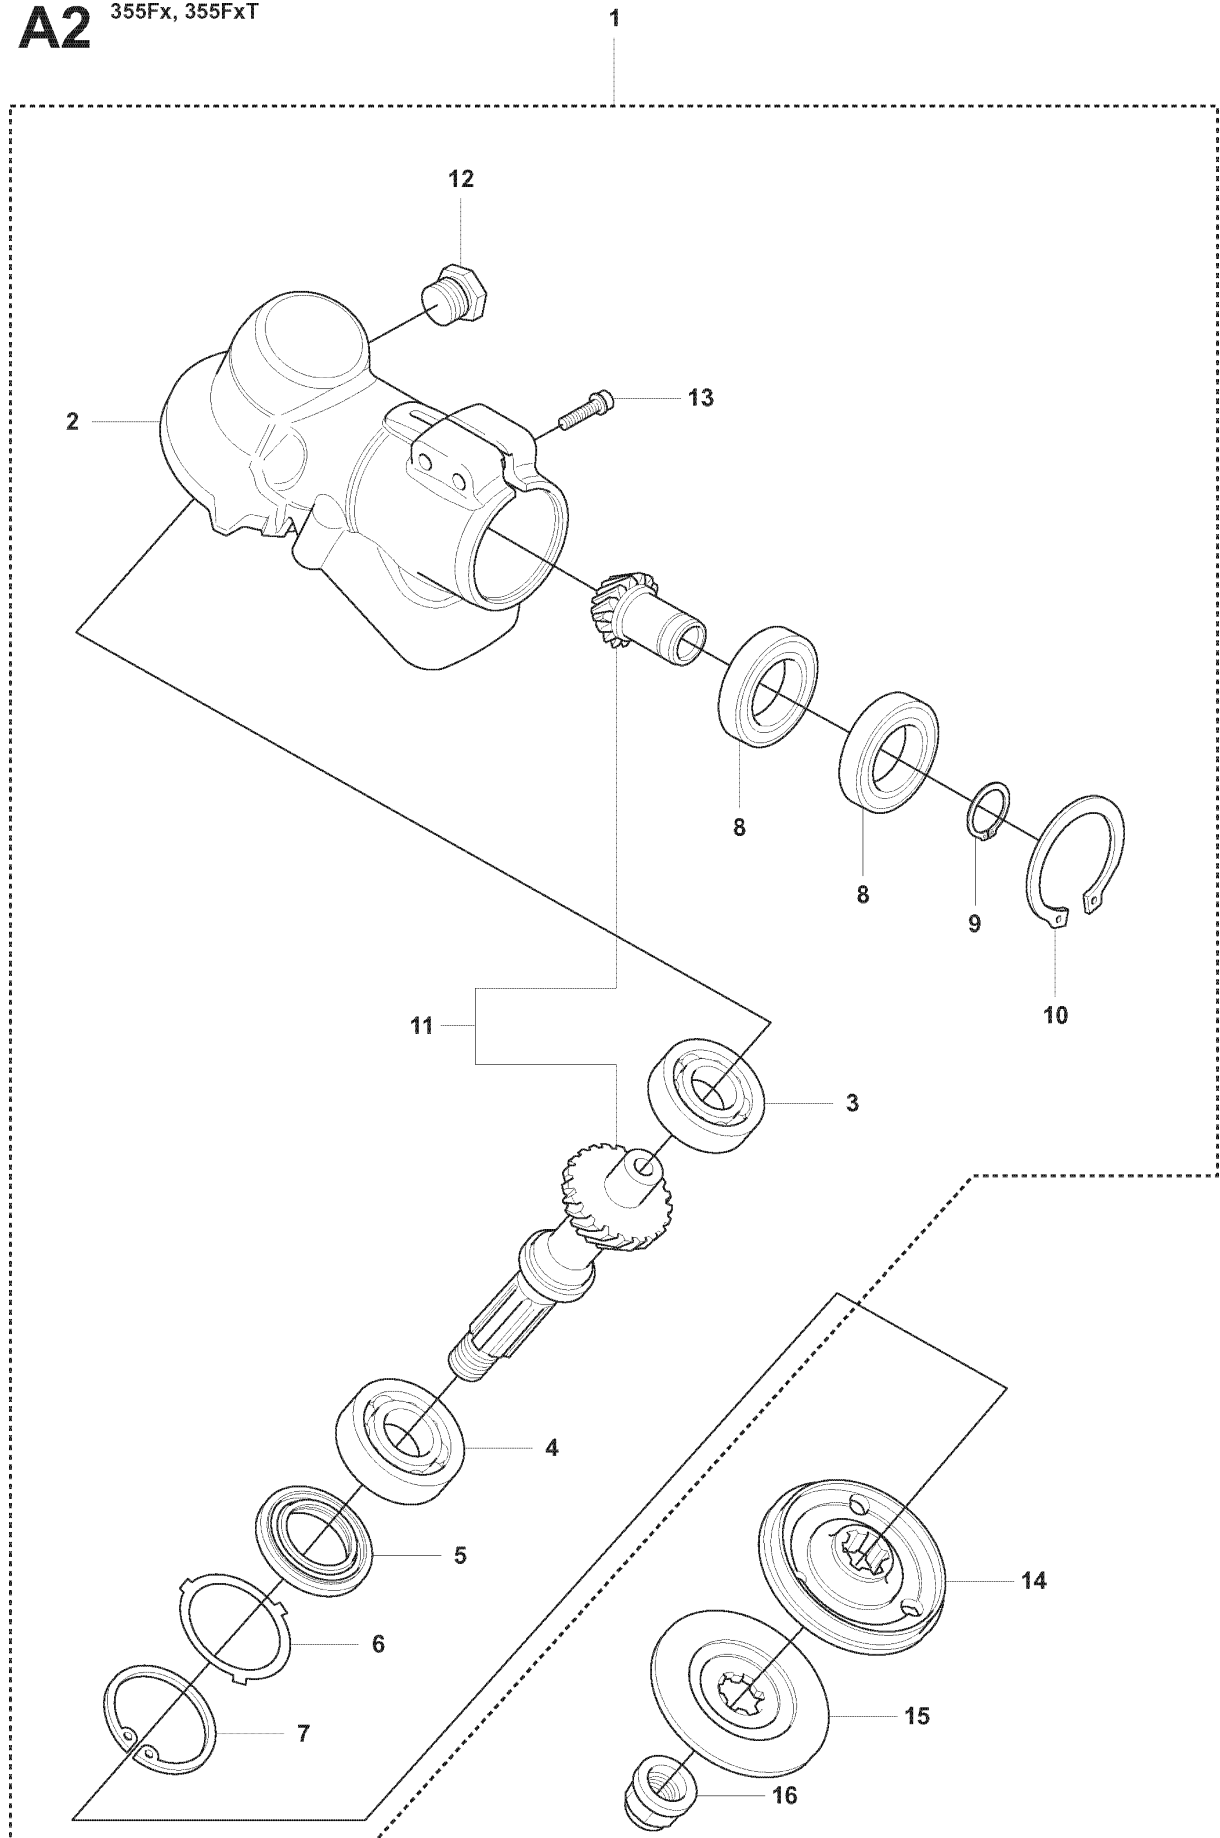

BEVEL GEAR

355 FX, 2007-08

Ref	Part No	Description	Remark	QTY KIT
1	537 42 82-02	BEVEL GEAR		1
2	537 42 83-01	GEAR HOUSING		1
3	738 21 01-10	BALL BEARING		1
4	503 25 08-01	BEARING		1
5	544 80 92-01	SEALING		1
6	503 75 89-01	COVER WASHER		1
7	735 31 33-10	CIRCLIP		1
8	738 21 87-12	BALL BEARING		2
9	735 31 17-00	CIRCLIP		1
10	735 31 31-10	CIRCLIP		1
11	502 43 47-01	GEAR WHEEL KIT		1
12	503 20 15-01	SCREW IHHM		1
13	725 53 72-65	SCREW IHSCM		2
14	544 19 78-01	DRIVER		1
15	544 21 78-01	SUPPORT FLANGE		1
16	503 22 73-01	NUT		1