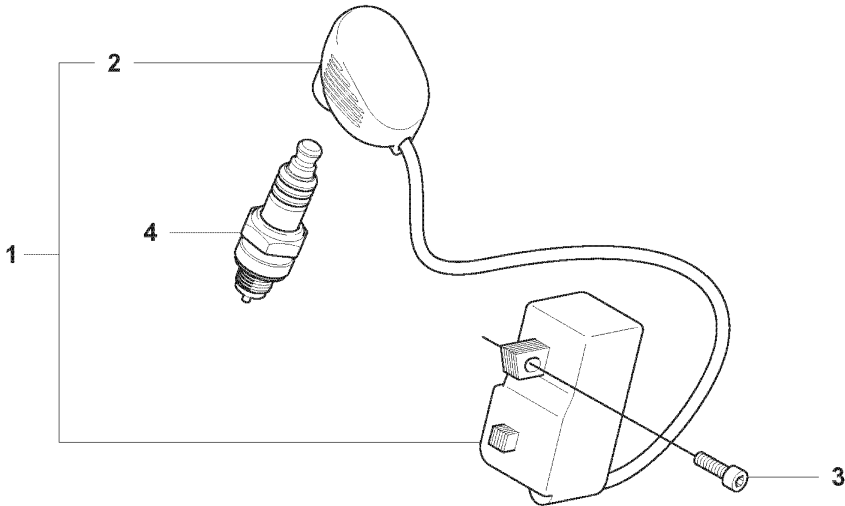

L 355

IGNITION SYSTEM

355 FX, 2007-08

Ref	Part No	Description	Remark	QTY KIT
1	544 21 44-01	IGNITION SYSTEM	355RX	1
1	544 44 14-01	IGNITION MODULE	355FX, 355FXT	1
2	537 41 22-01	SPARK PLUG CAP		1
3	503 20 25-16	SCREW IHSCM		2
4	503 23 51-11	SPARK PLUG	NGK BPMR	1
5	537 24 05-01	FLYWHEEL ASSY	355RX, 355FX	1
5	537 24 05-02	FLYWHEEL ASSY	355FXT	1
6	503 81 24-01	STARTER PAWL		2
7	503 81 29-01	SPRING		2
8	501 81 99-03	SCREW		2
9	503 23 00-42	WASHER		2
10	503 22 04-01	NUT		1
11	537 25 63-02	GENERATOR STATOR	355FXT	1
12	544 44 43-01	SCREW IHSCM	355FXT	2