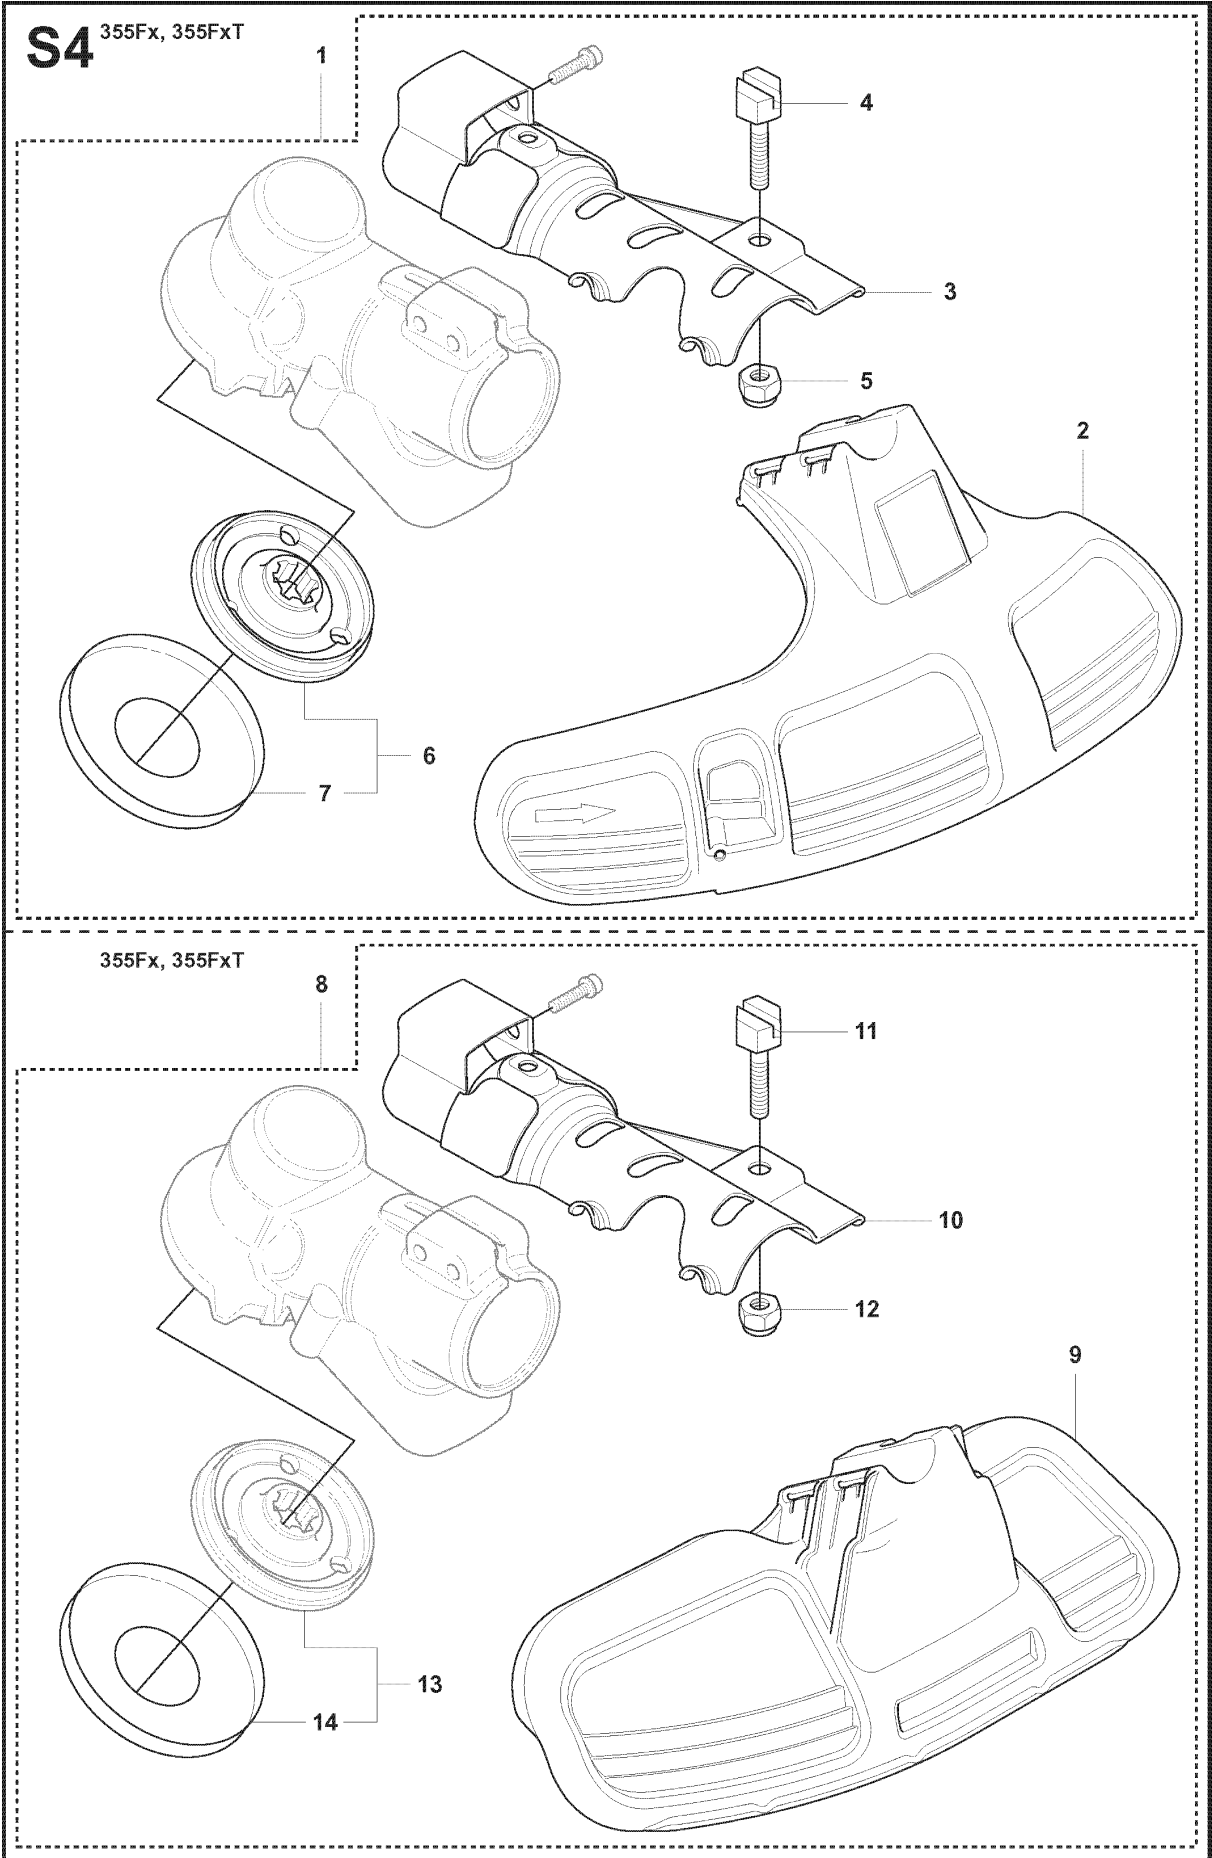

ACCESSORIES

355 FX, 2007-08

Ref	Part No	Description	Remark	QTY KIT
1	502 46 50-01	TRIMMER GUARD		1
2	544 10 74-02	TRIMMER GUARD		1
3	544 89 57-01	ATTACHMENT PLATE		1
4	537 18 95-01	SCREW		1
5	732 21 16-01	NUT		1
6	537 35 14-01	DRIVER		1
7	537 24 03-01	GRASS SEALING		1
8	502 46 49-01	GRASS BLADE GUARD		1
9	544 16 03-01	TRIMMER GUARD		1
10	544 89 57-01	ATTACHMENT PLATE		1
11	537 18 95-01	SCREW		1
12	732 21 16-01	NUT		1
13	537 35 14-01	DRIVER		1
14	537 24 03-01	GRASS SEALING		1