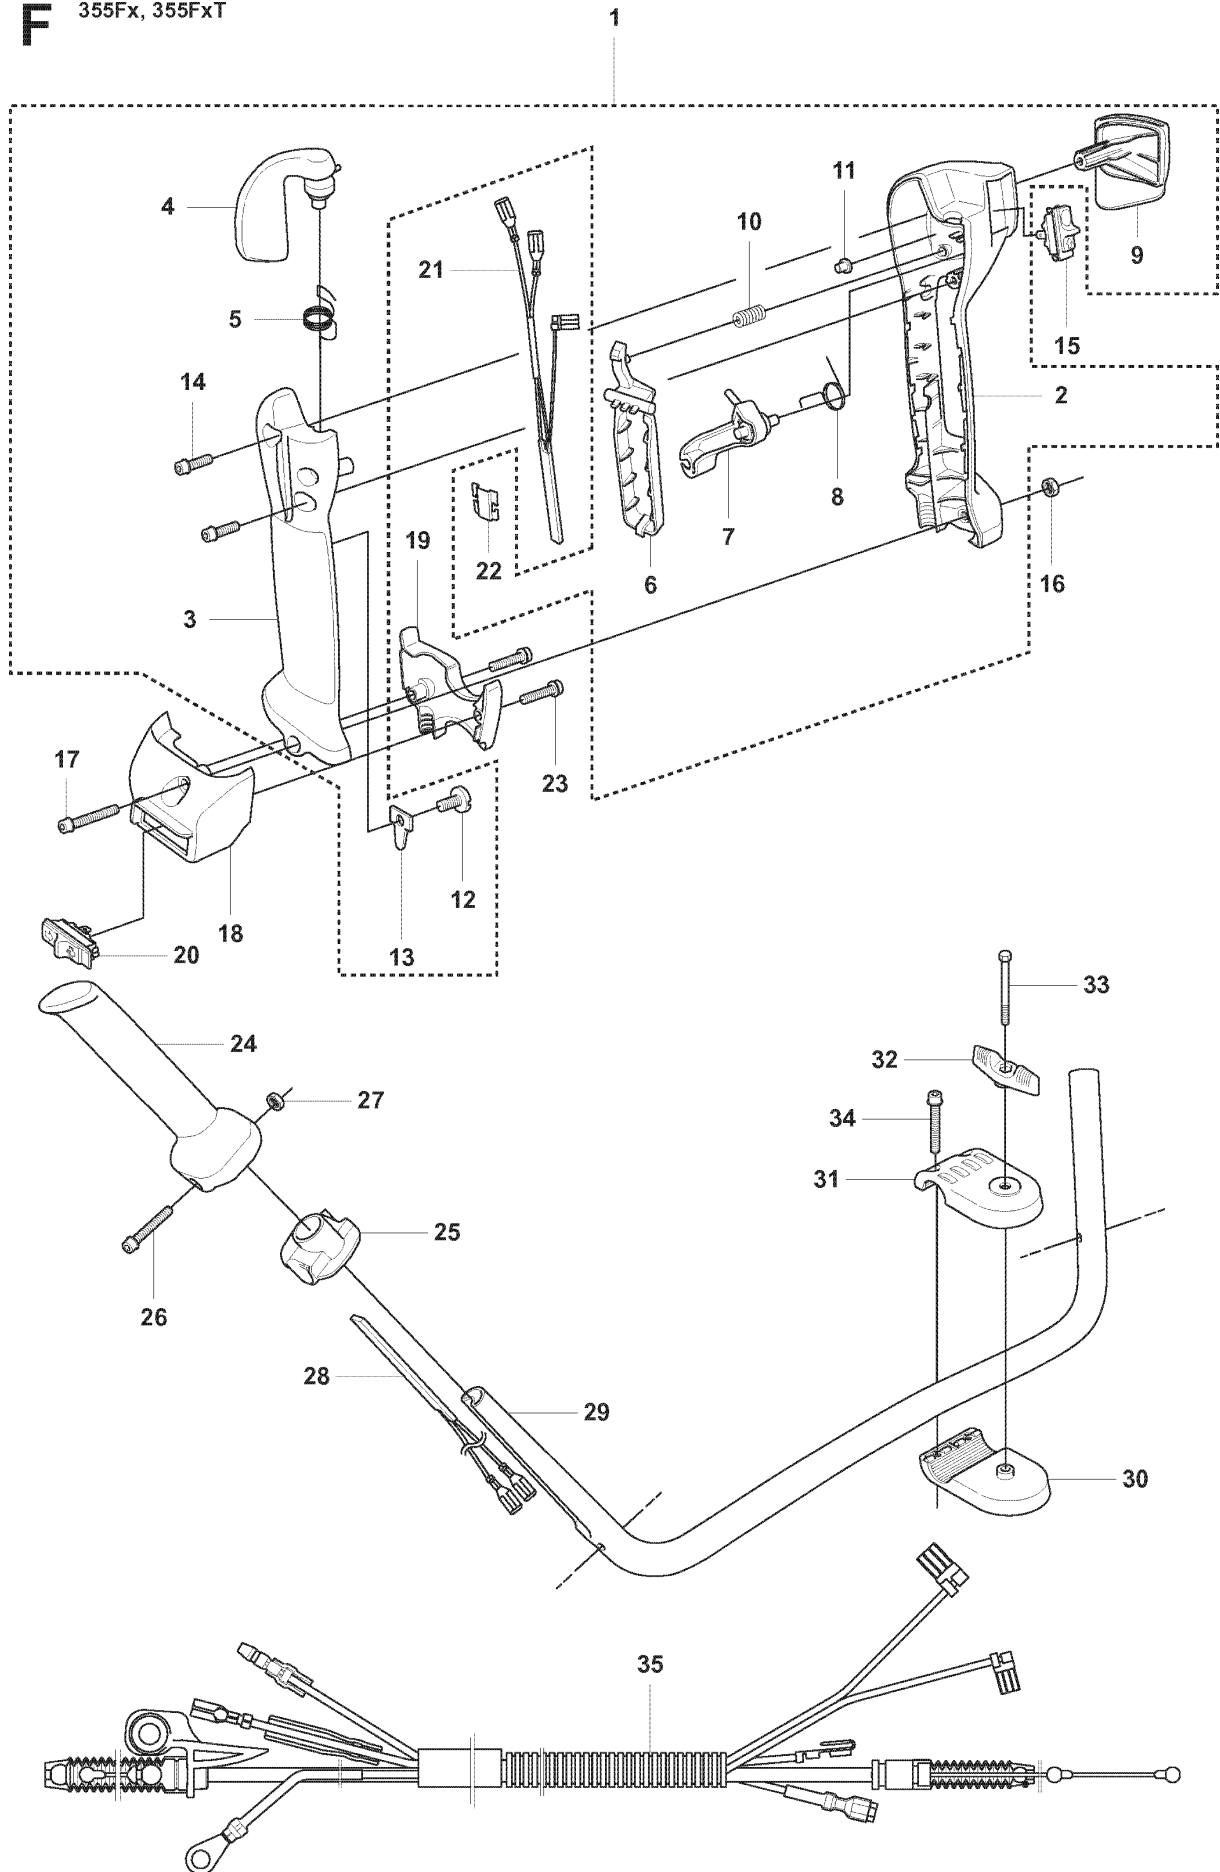

F 355Fx, 355FxT

HANDLE & CONTROLS

355 FX, 2007-08

Ref	Part No	Description	Remark	QTY KIT
1	537 19 72-13	THROTTLE HANDLE		1
2	537 15 52-01	HANDLE HALF RIGHT		1
3	537 15 53-01	HANDLE HALF LEFT		1
4	537 26 34-01	THROTTLE TRIGGER		1
5	537 28 37-01	SPRING THROTTLE TRIG		1
6	537 15 56-01	THROTTLE LOCKOUT		1
7	537 26 35-01	THROTTLE LEVER		1
8	537 34 27-01	SPRING		1
9	537 18 24-01	COVER		1
10	537 19 97-01	SPRING		1
11	537 30 72-01	SLEEVE		1
12	503 21 70-10	SCREW CCRPANT		1
13	537 25 11-01	SECURING PLATE		1
14	503 21 75-20	SCREW IHSCFT		2
15	537 41 90-01	SWITCH		1
16	731 23 14-05	HEXAGON NUT		1
17	503 20 02-35	SCREW IHSCFM	355FX	1
17	503 20 02-45	SCREW IHSCFM	355FXT	1
18	537 20 15-01	RETAINER	355FXT	1
19	537 20 16-01	RETAINER	355FXT	1
20	503 71 82-02	SWITCH	355FXT	1
21	537 22 71-01	ELEMENT	355FXT	1
22	537 26 51-01	SECURING PLATE		2
23	503 21 71-20	SCREW IHSCFT	355FXT	2
24	537 17 28-05	HANDLE		1
25	537 17 29-02	BRACKET		1
26	503 20 02-45	SCREW IHSCFM		1
27	731 23 14-05	HEXAGON NUT		1
28	537 22 72-01	ELEMENT	355FXT	1
29	503 95 86-02	HANDLEBAR		1
30	537 12 91-01	HANDLEBAR BRACKET		1
31	537 12 90-01	HANDLEBAR BRACKET		1
32	502 20 38-01	KNOB		1
33	725 23 82-85	SCREW EHHM		1
34	503 20 02-25	SCREW IHSCFM		2
35	537 40 34-01	WIRING	355FX	1
35	537 40 34-02	WIRING	355FXT	1