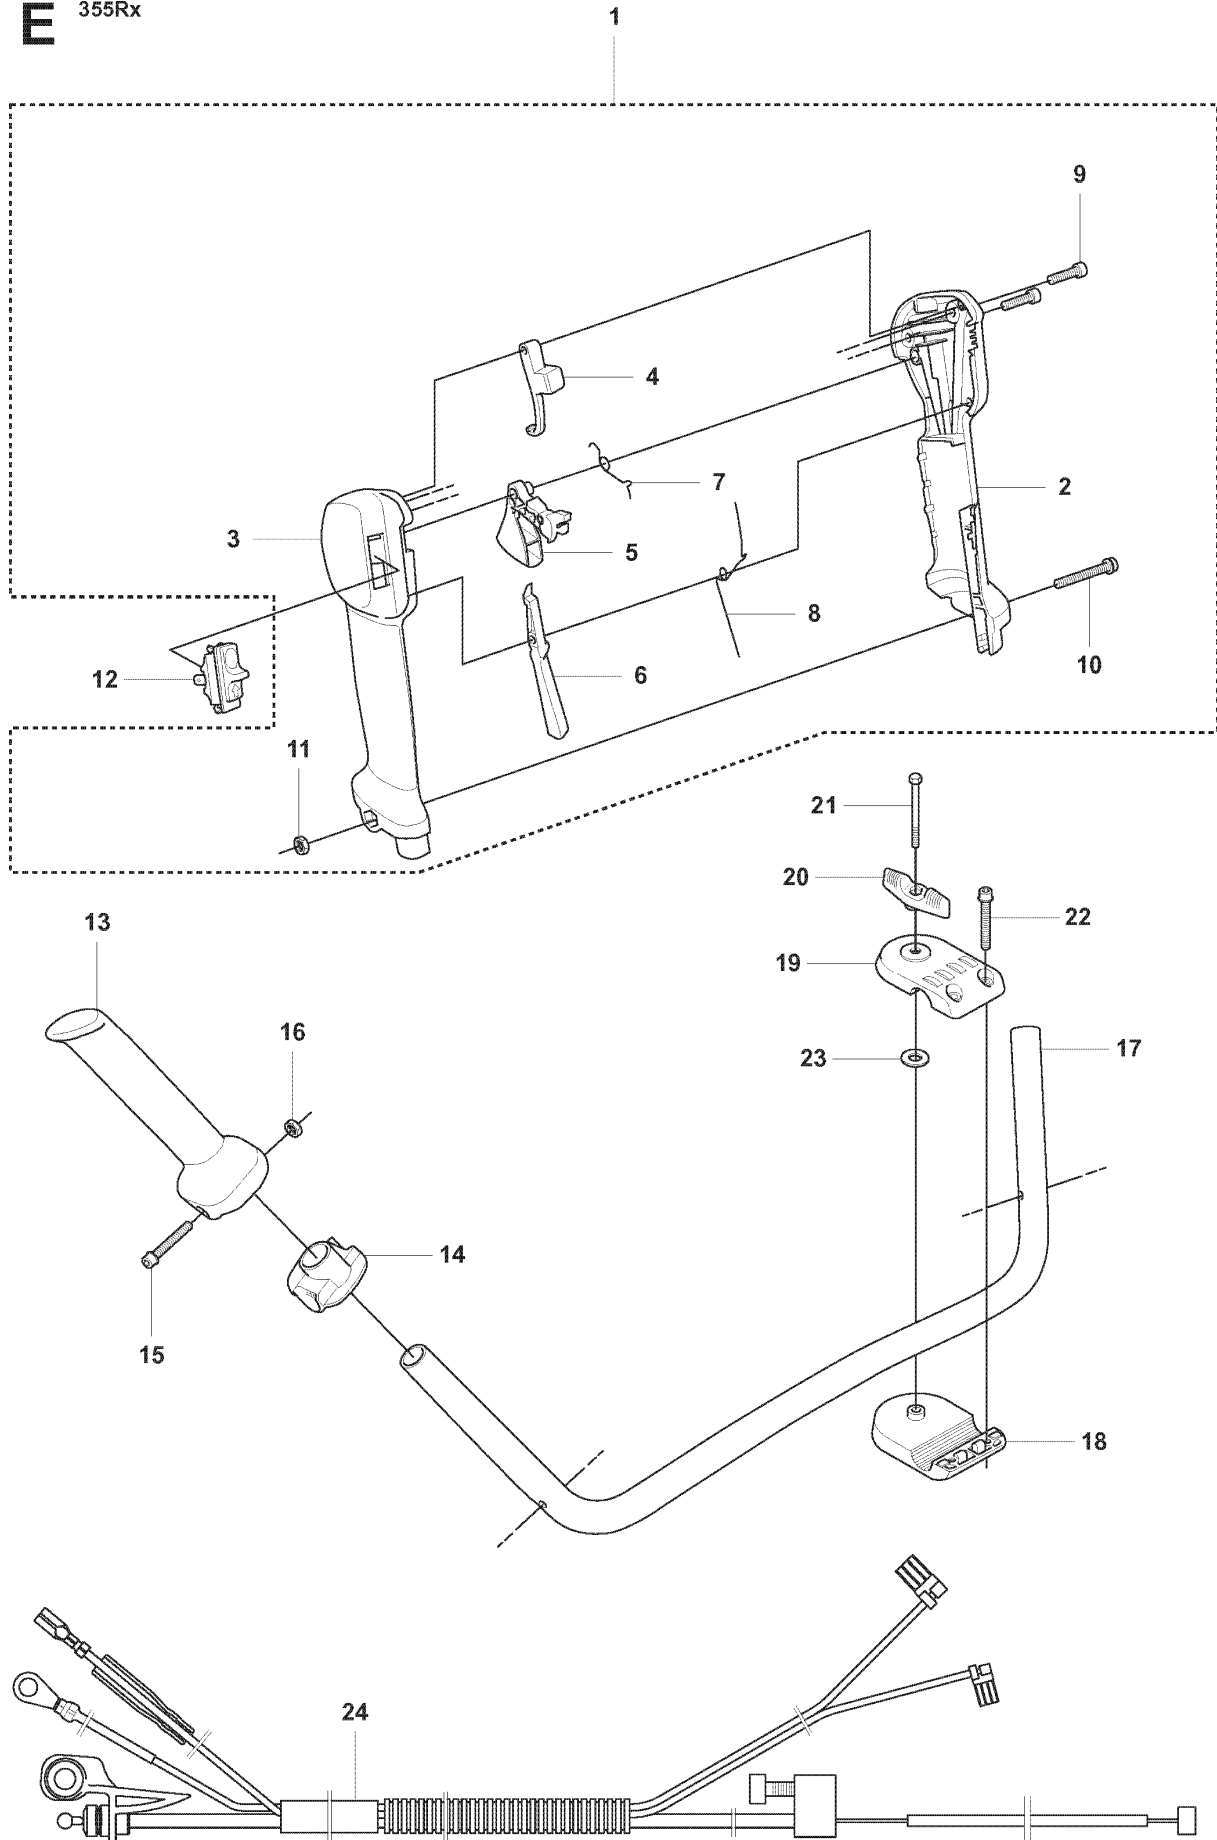

E 355Rx

HANDLE & CONTROLS

355 FX, 2007-08

Ref	Part No	Description	Remark	QTY KIT
1	504 20 98-04	THROTTLE HANDLE ASSY		1
2	537 18 08-11	HANDLE HALF RIGHT		1
3	537 18 07-11	HANDLE HALF LEFT		1
4	537 16 07-01	STARTER THROTTLE LOC		1
5	537 16 08-01	THROTTLE TRIGGER		1
6	537 16 06-01	THROTTLE LOCKOUT		1
7	537 17 42-01	SPRING THROTTLE TRIG		1
8	537 17 43-01	SPRING		1
9	503 21 66-18	SCREW IH SCT		2
10	503 20 07-35	SCREW IH SCFM		1
11	503 22 10-13	HEXAGON NUT		1
12	537 41 90-01	SWITCH		1
13	537 17 28-03	HANDLE		1
14	537 17 29-02	BRACKET		1
15	503 20 02-45	SCREW IH SCFM		1
16	731 23 14-05	HEXAGON NUT		1
17	503 95 86-03	HANDLEBAR		1
18	537 12 91-01	HANDLEBAR BRACKET		1
19	537 12 90-01	HANDLEBAR BRACKET		1
20	502 20 38-01	KNOB		1
21	725 23 82-85	SCREW EHHM		1
22	503 20 07-78	SCREW IH SCFM		2
23	502 28 21-01	WASHER		1
24	544 20 31-01	WIRING		1