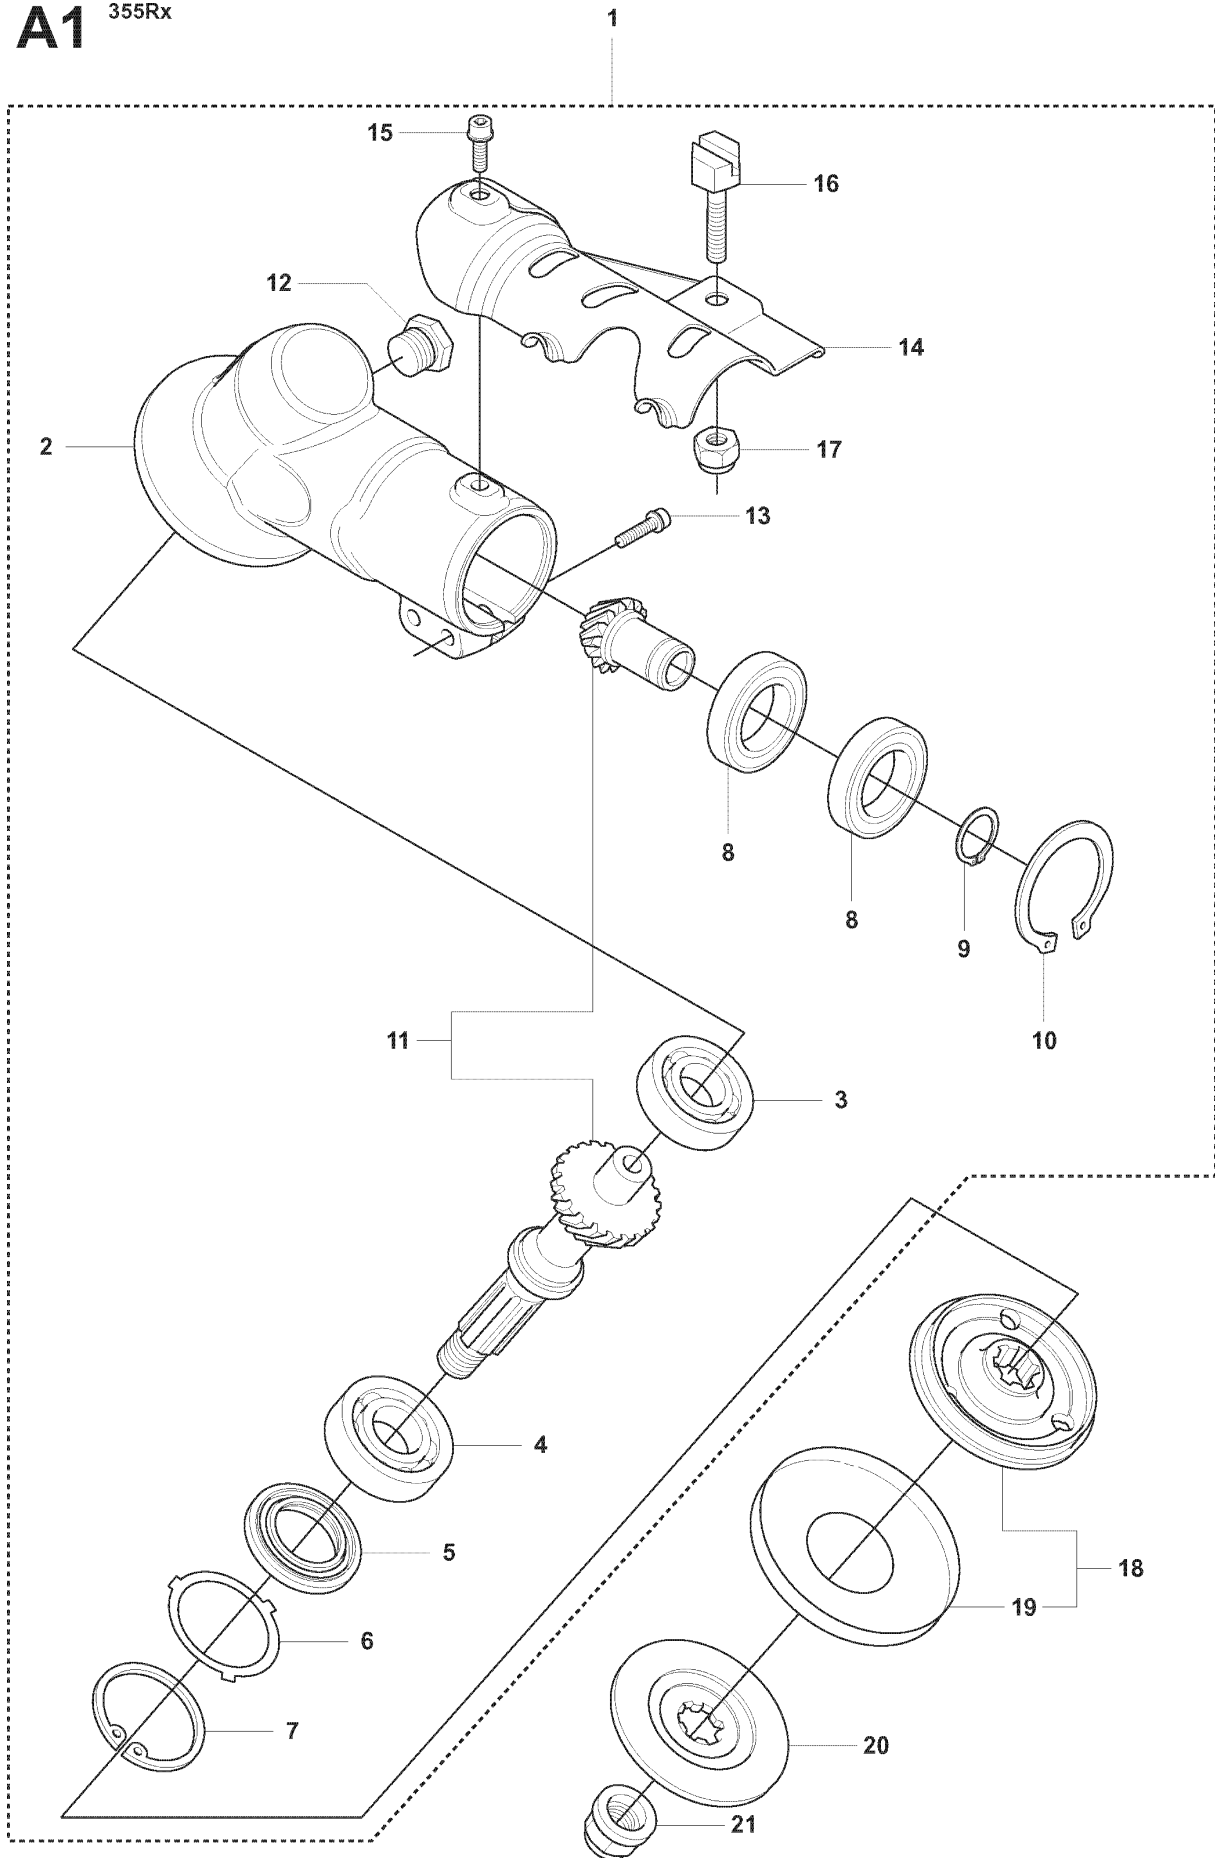

A1 355Rx

BEVEL GEAR

355 FX, 2007-08

Ref	Part No	Description	Remark	QTY KIT
1	537 42 84-03	BEVEL GEAR		1
2	537 42 85-01	GEAR HOUSING		1
3	738 21 01-10	BALL BEARING		1
4	503 25 08-01	BEARING		1
5	544 80 92-01	SEALING		1
6	503 75 89-01	COVER WASHER		1
7	735 31 33-10	CIRCLIP		1
8	738 21 87-12	BALL BEARING		2
9	735 31 17-00	CIRCLIP		1
10	735 31 31-10	CIRCLIP		1
11	502 43 46-01	GEAR WHEEL KIT		1
12	503 20 15-01	SCREW IHHM		1
13	725 53 72-65	SCREW IHSCM		2
14	544 10 78-01	ATTACHMENT PLATE		1
15	503 20 07-76	SCREW IHSCFM		1
16	537 18 95-01	SCREW		1
17	732 21 16-01	NUT		1
18	537 35 14-01	DRIVER		1
19	537 24 03-01	GRASS SEALING		1
20	544 21 78-01	SUPPORT FLANGE		1
21	503 22 73-01	NUT		1