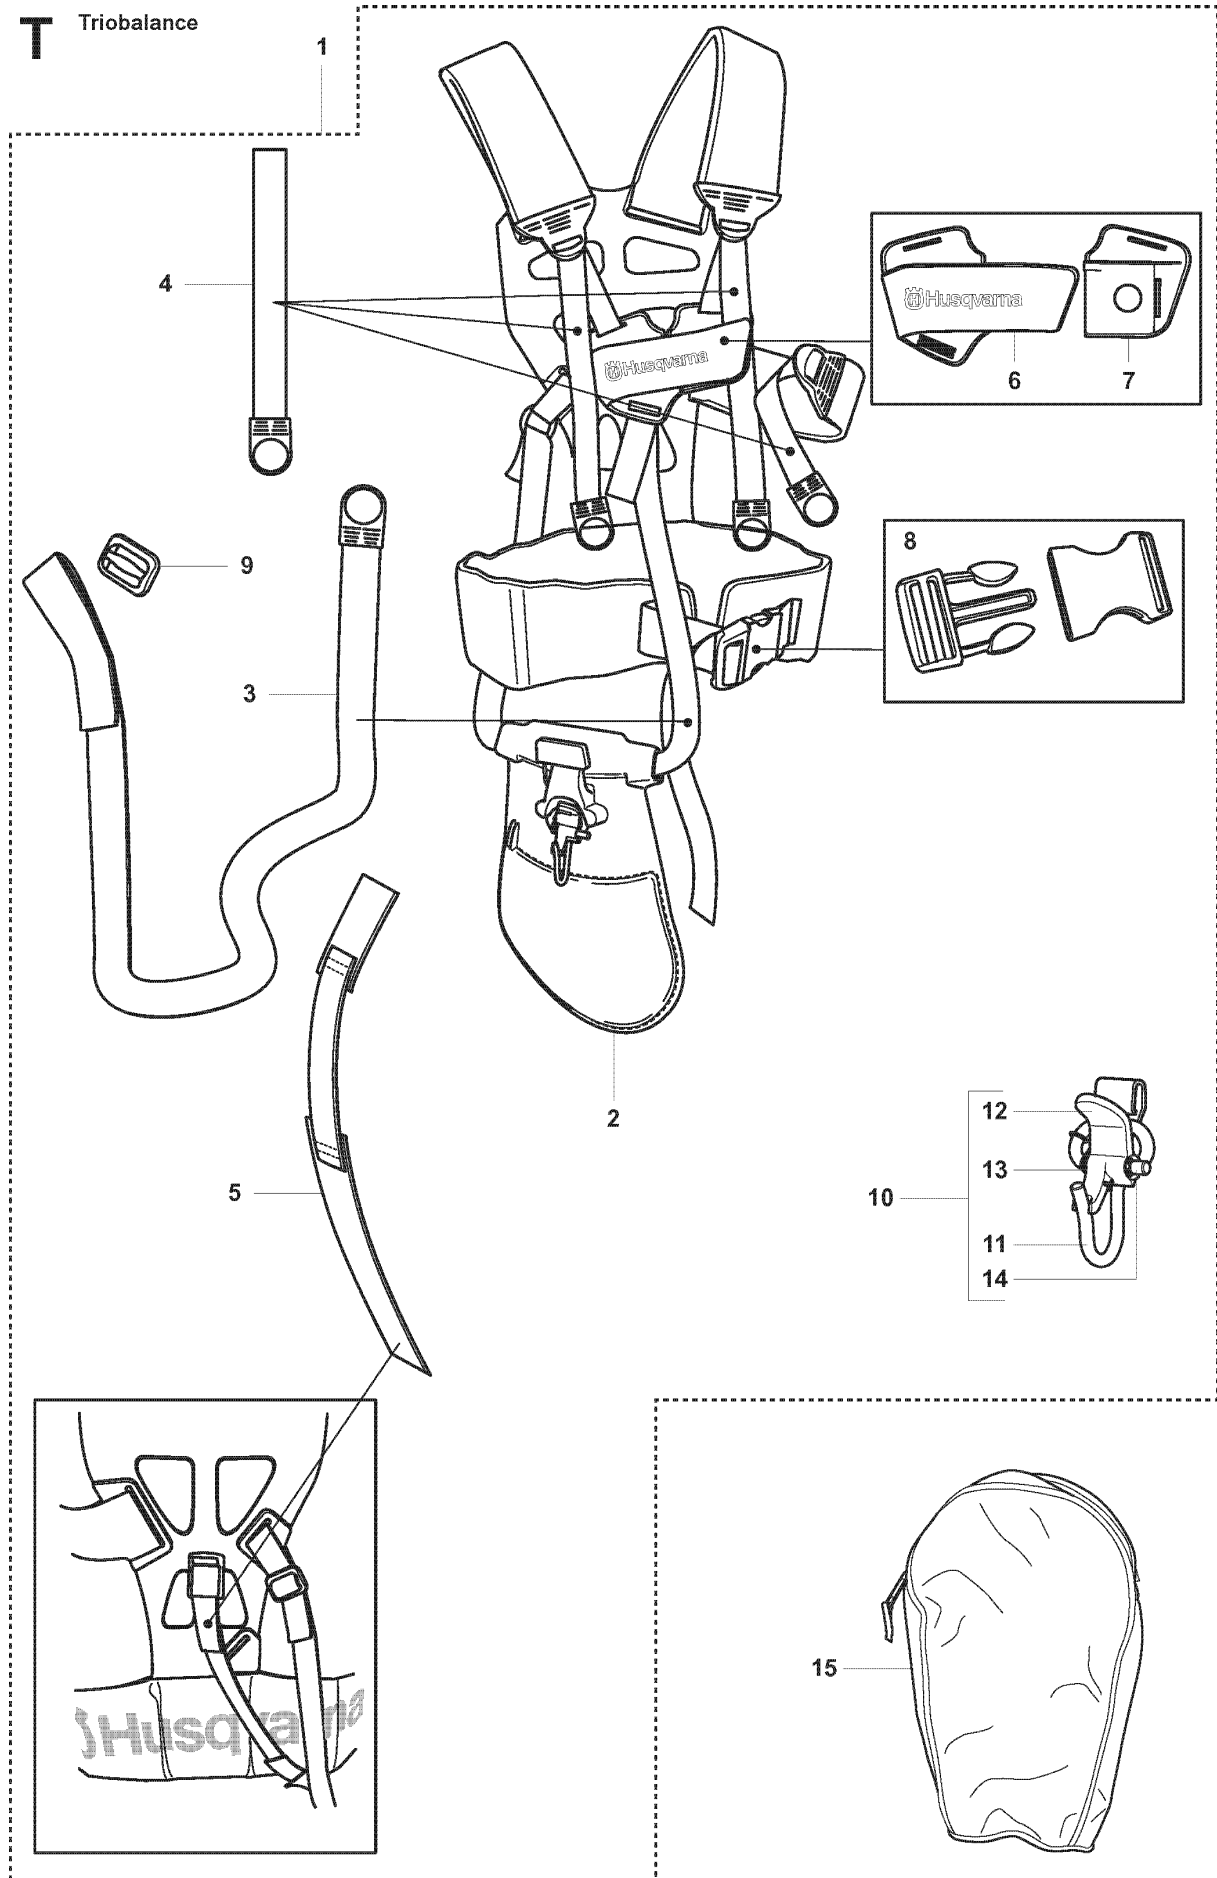

T Triobalance

HARNES

355 FX, 2007-08

Ref	Part No	Description	Remark	QTY KIT
1	504 04 52-01	HARNES		1
2	544 90 17-01	HIP PAD		1
3	503 99 61-04	BAND		1
4	503 99 61-01	BAND		3
5	537 15 35-01	STRAP		1
6	537 28 84-01	FRONT PIECE		1
7	537 28 83-01	FRONT PIECE		1
8	537 33 15-01	BUCKLE		1
9	537 11 35-01	RETAINER		1
10	544 96 07-02	WELT HOOK		1
11	502 02 29-02	HOOK		1
12	502 02 30-02	LOCK		1
13	502 02 38-01	SPRING		1
14	735 31 09-20	E-CLIP		1
15	537 30 66-01	BAG	TRIOBALANCE TOOL BAG	1