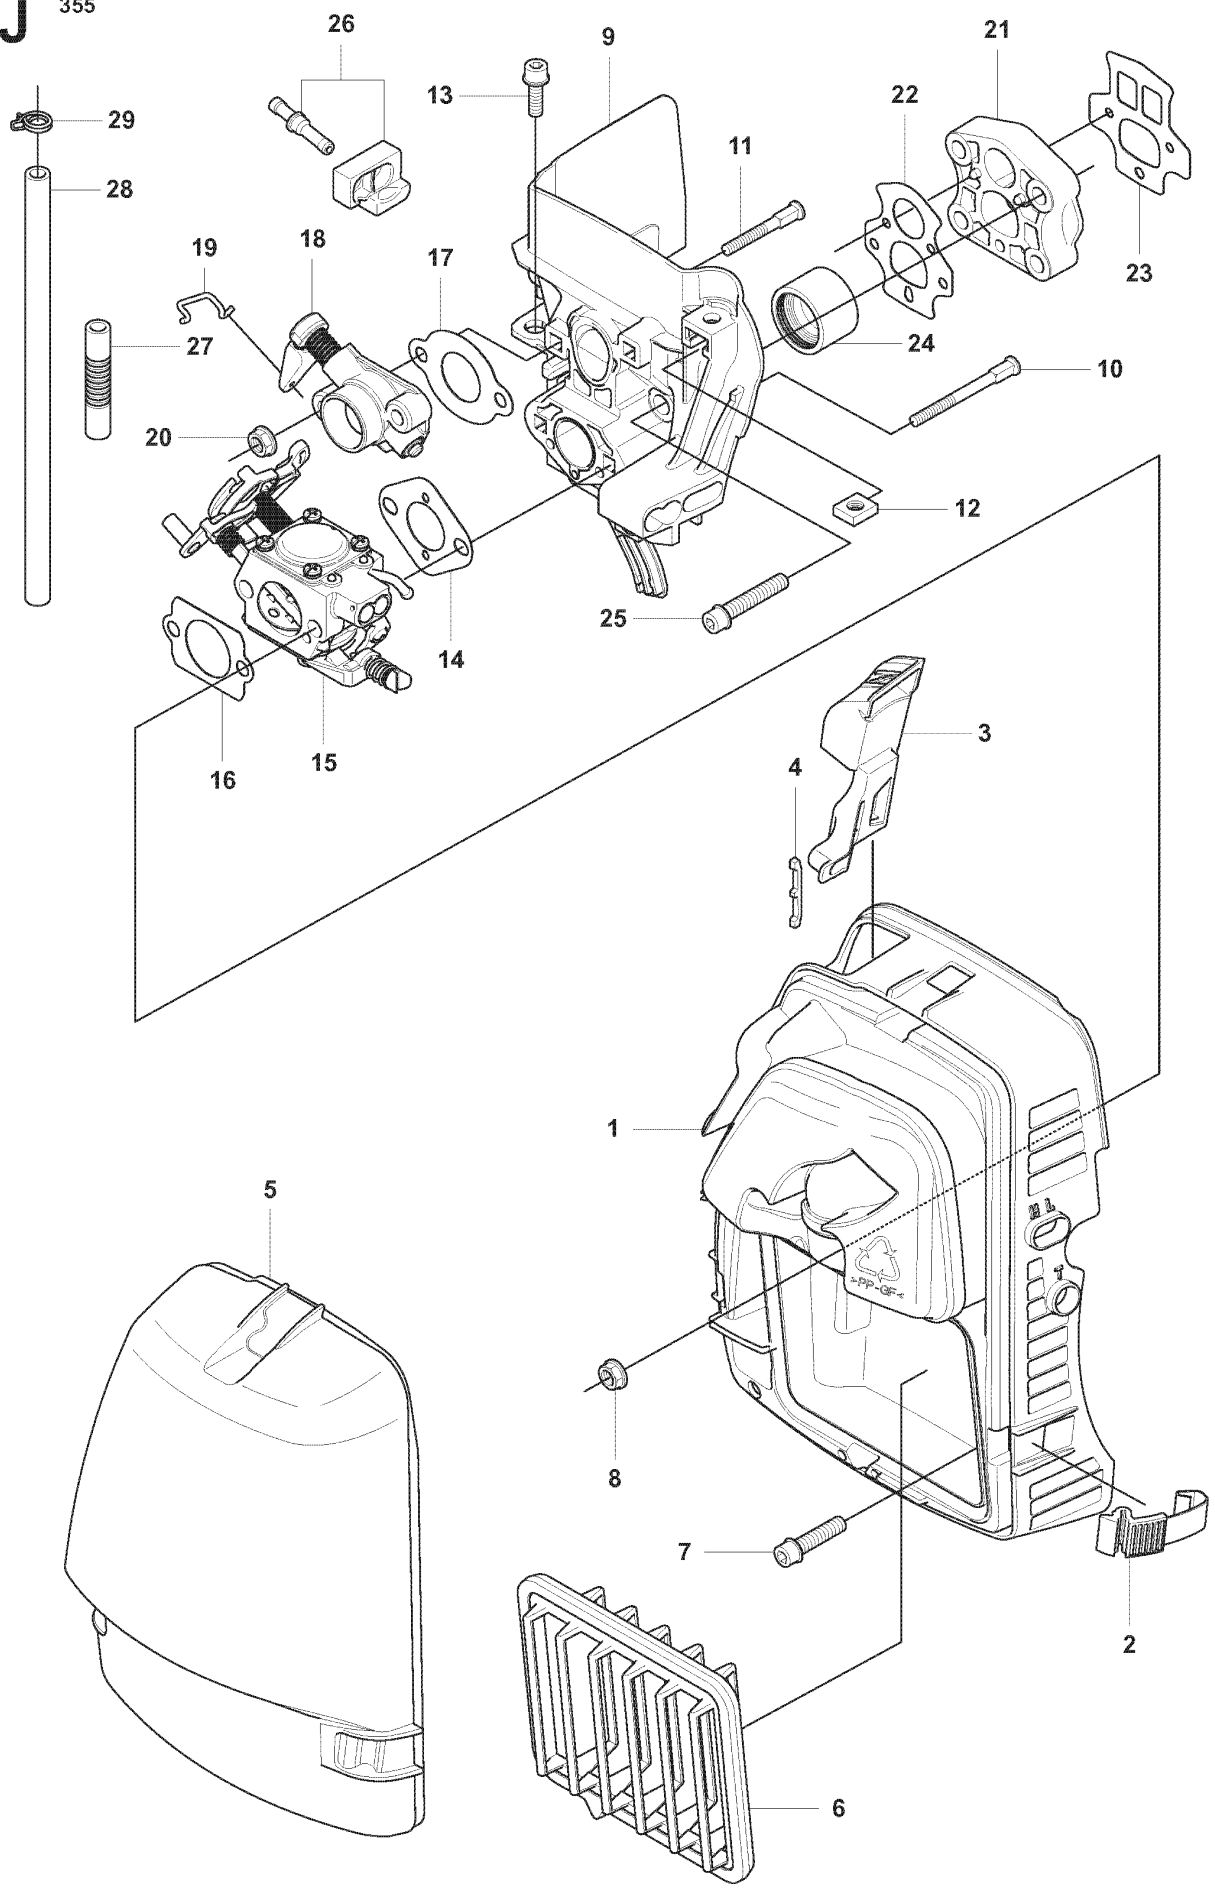

J 355

CARBURETOR & AIR FILTER

355 FX, 2007-08

Ref	Part No	Description	Remark	QTY KIT
1	537 41 25-01	FILTER HOLDER		1
2	503 74 01-02	SNAP		3
3	537 35 26-01	CHOKE CONTROL		1
4	537 38 78-01	GROMMET		1
5	537 41 01-01	FILTER COVER		1
6	537 41 08-01	FILTER	NYLON 80/32 WINTER	1
6	537 41 08-02	FILTER	NYLON 44/27	1
6	537 41 08-03	FILTER	FLOCK	1
7	503 20 07-76	SCREW IHSCFM		2
8	731 71 14-51	HEXAGON NUT FLANGED		2
9	537 35 04-01	INSULATION WALL		1
10	503 98 81-01	SCREW		2
11	503 98 81-04	SCREW		2
12	503 22 65-04	SQUARE NUT		1
13	503 20 07-76	SCREW IHSCFM		1
14	544 04 29-01	GASKET		1
15	502 65 42-01	CARBURETTOR	WALBRO WT-814A	1
16	544 42 99-01	GASKET		1
17	544 16 08-01	GASKET		1
18	544 21 40-01	VALVE HOUSING		1
19	544 84 78-01	LINK		1
20	731 71 14-51	HEXAGON NUT FLANGED		2
21	544 04 33-01	MANIFOLD		1
22	544 04 30-01	GASKET		1
23	544 04 31-01	GASKET		1
24	537 41 05-01	INLET PIPE		1
25	503 20 07-80	SCREW IHSCFM		4
26	544 16 15-01	GROMMET		1
27	537 42 58-02	SUCTION HOSE		1
28	544 32 49-14	FUEL HOSE		1
29	544 34 86-01	HOSE CLAMP		1