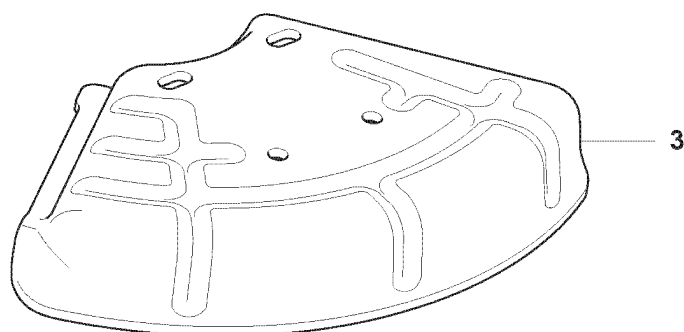

S2³⁵⁵

ACCESSORIES

355 RX, 2007-08

Ref	Part No	Description	Remark	QTY KIT
1	544 10 74-02	TRIMMER GUARD	355RX	1
2	544 16 03-01	TRIMMER GUARD	355RX	1
3	544 01 65-01	SAW BLADE GUARD	355FX, 355FXT	1