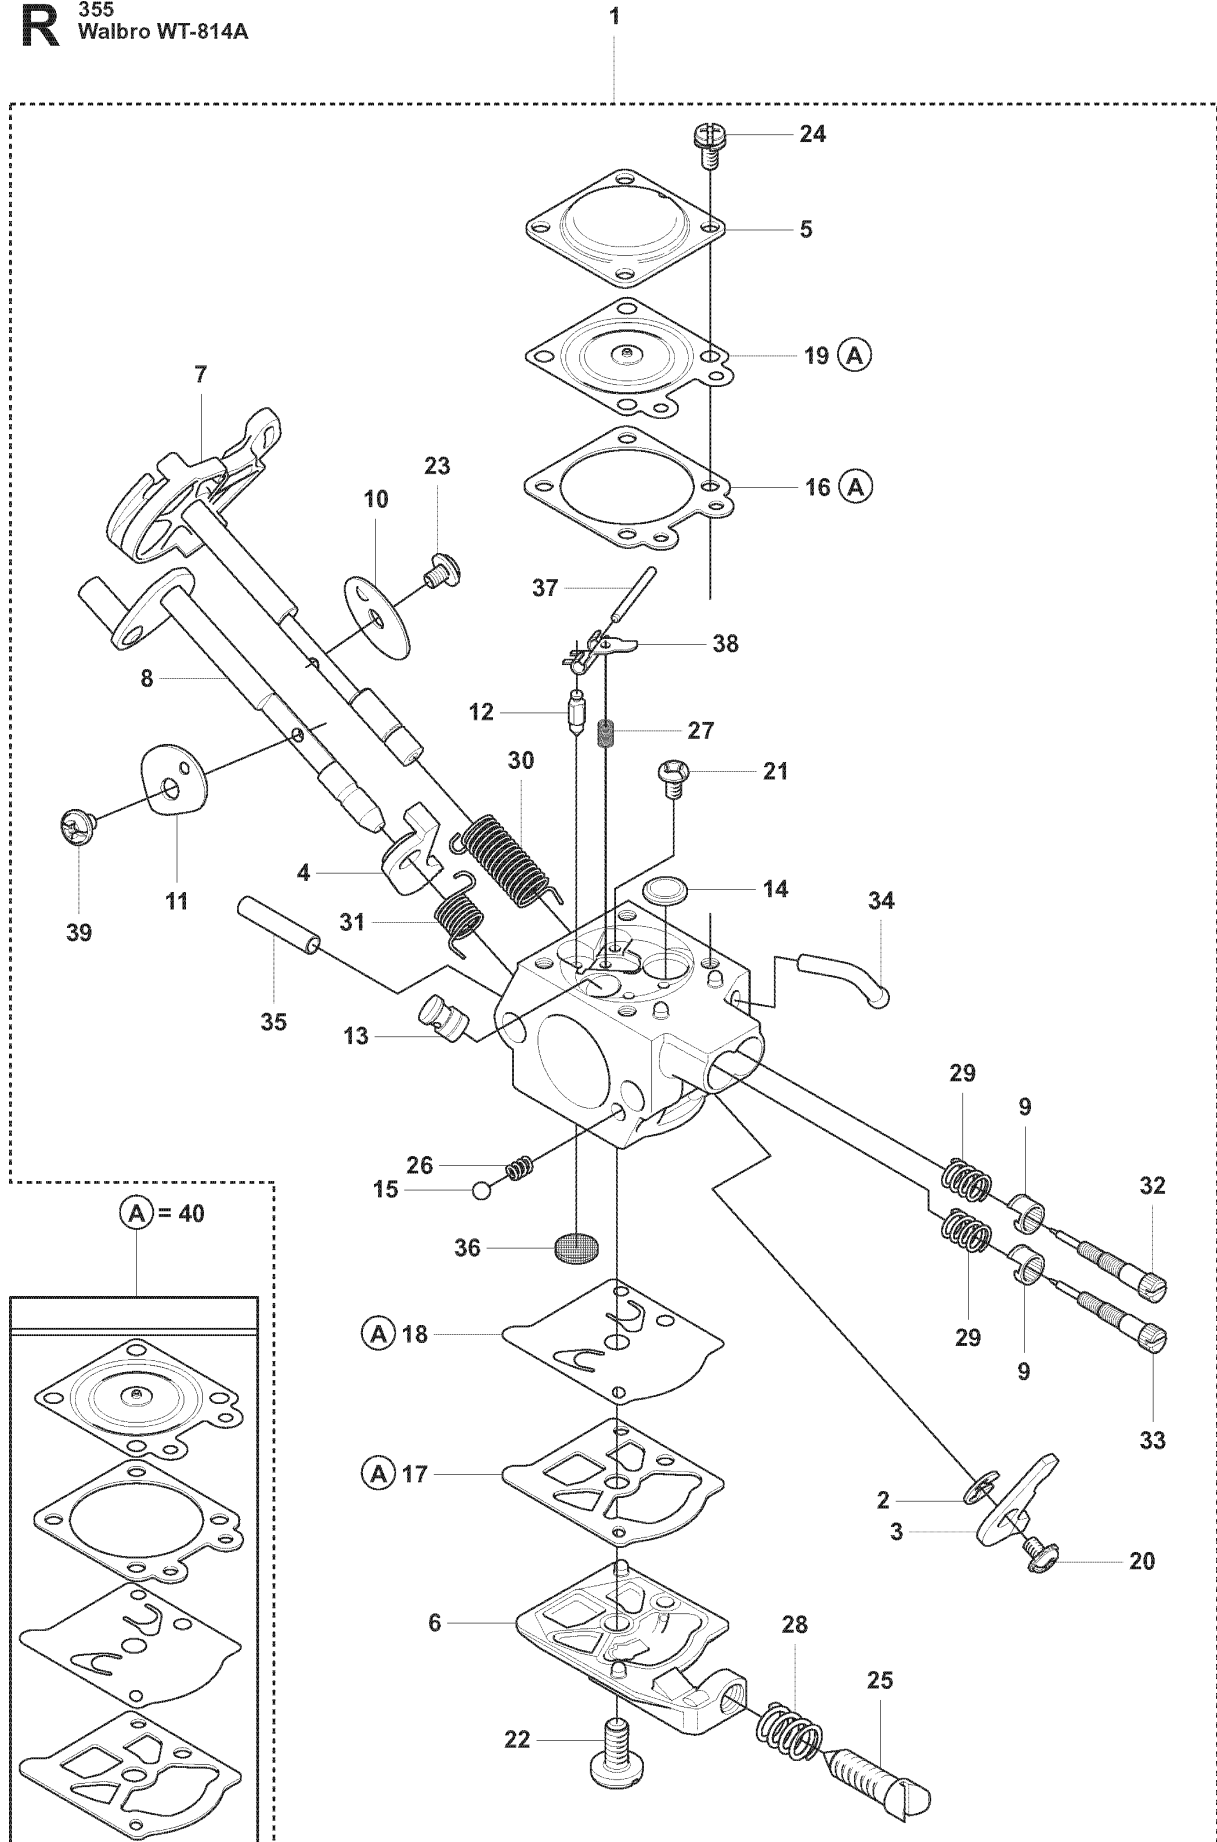

R 355
Walbro WT-814A

CARBURETOR

355 RX, 2007-08

Ref	Part No	Description	Remark	QTY KIT
1	502 65 42-01	CARBURETTOR	WALBRO WT-814A	1
2	505 31 67-36	RING		1
3	544 97 07-01	LEVER		1
4	544 17 77-01	LEVER		1
5	505 31 67-04	SHAFT ASSY		1
6	503 58 43-01	COVER		1
7	544 04 36-01	SHAFT		1
8	544 04 40-01	SHAFT		1
9	544 97 08-01	LIMITER CAP		2
10	544 97 09-01	VALVE		1
11	537 10 96-01	VALVE		1
12	503 56 34-01	VALVE INLET NEEDLE		1
13	503 80 04-01	NOZZLE		1
14	503 60 78-01	PLUG WELCH		1
15	501 46 85-01	BALL-CHOKE FRICTION		1
16	504 35 09-06	GASKET		1
17	504 13 09-06	GASKET		1
18	502 21 36-01	DIAPHRAGM PUMP		1
19	504 13 08-08	DIAPHRAGM		1
20	501 46 87-01	SCREW		1
21	505 31 67-17	SCREW		1
22	501 46 69-01	SCREW		1
23	537 00 34-01	SCREW		1
24	503 10 87-01	SCREW		4
25	537 40 82-01	SCREW		1
26	501 46 84-01	SPRING		1
27	501 79 59-01	SPRING		1
28	501 66 78-01	SPRING		1
29	544 97 10-01	SPRING		2
30	544 17 76-01	SPRING		1
31	544 97 11-01	SPRING		1
32	544 97 12-01	NEEDLE		1
33	544 97 13-01	NEEDLE		1
34	544 97 15-01	FITTING		1
35	544 97 16-01	FITTING		1
36	501 66 61-01	SCREEN-INLET		1
37	505 52 01-25	PIN-METERING LEVER		1
38	505 52 01-27	LEVER		1
39	544 11 15-01	SCREW		1
40	537 41 26-01	GASKET KIT		1