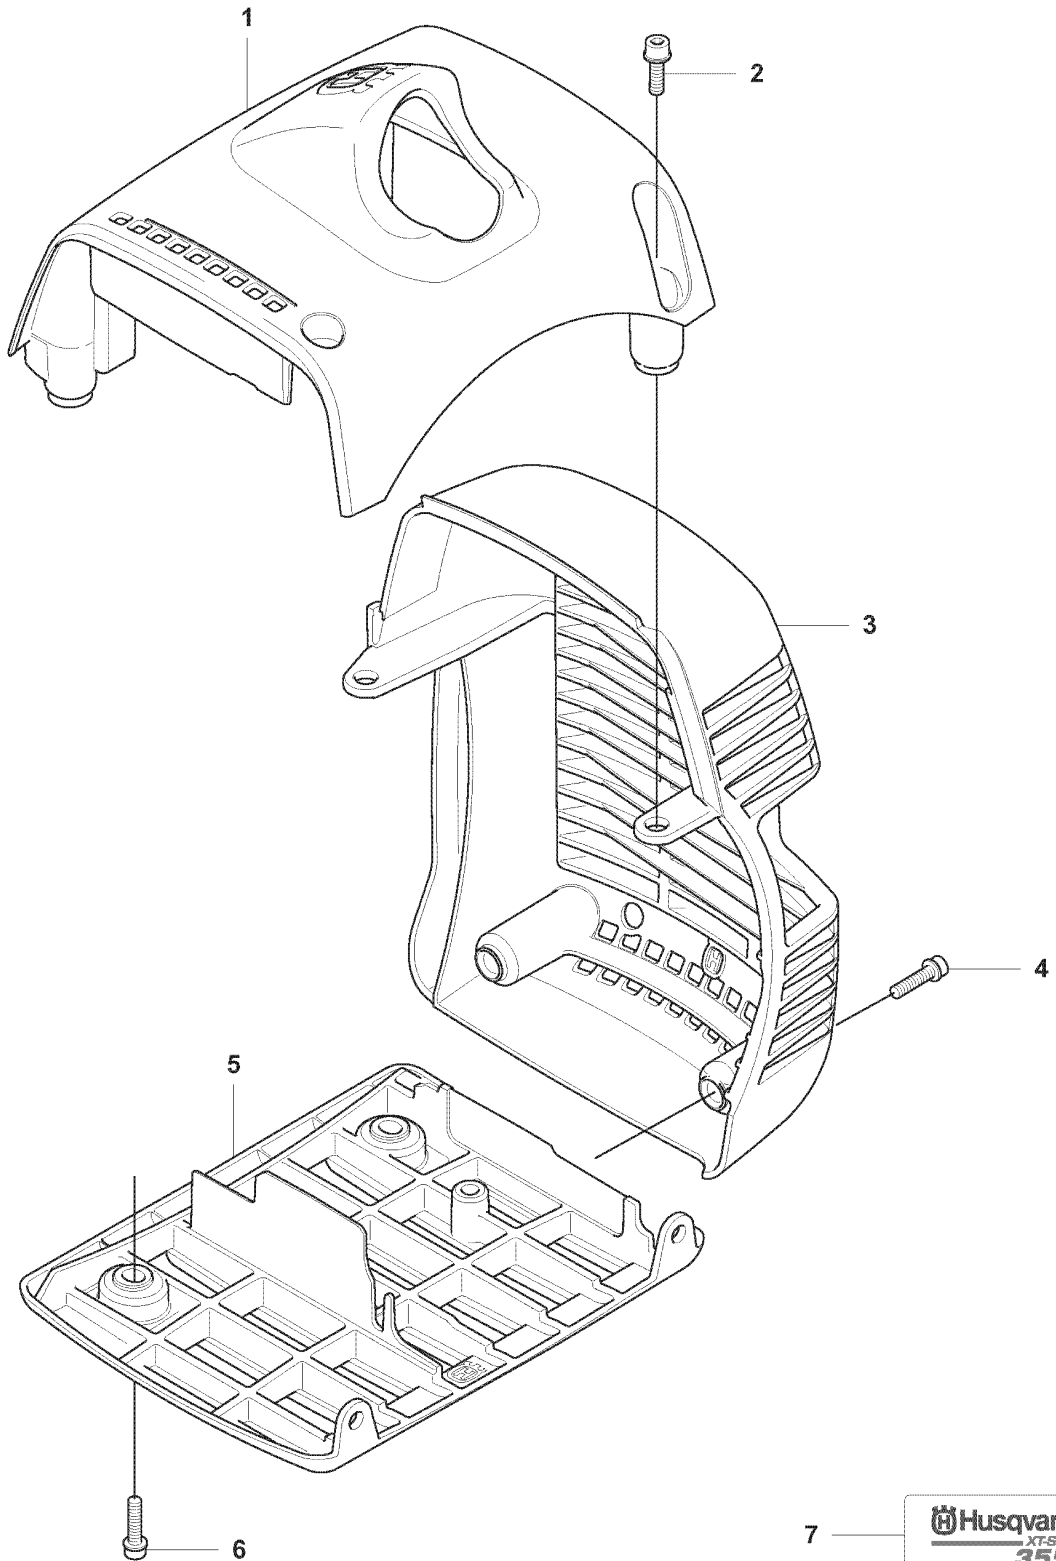

G 355

7 — **Husqvarna**
XT-Series
355F

7 — **Husqvarna**
X-Series
355F

7 — **Husqvarna**
X-Series
355R

COVER

355 RX, 2007-08

Ref	Part No	Description	Remark	QTY KIT
1	544 08 12-02	CYLINDER COVER		1
2	503 20 07-76	SCREW IHSCFM		4
3	544 08 43-01	HEAT PROTECTOR		1
4	503 20 07-76	SCREW IHSCFM		2
5	537 35 13-01	PROTECTIVE COVER		1
6	503 20 07-76	SCREW IHSCFM		2
7	544 24 91-04	LABEL	355RX	1
7	544 24 91-01	LABEL	355FX	1
7	544 24 91-02	LABEL	355FXT	1