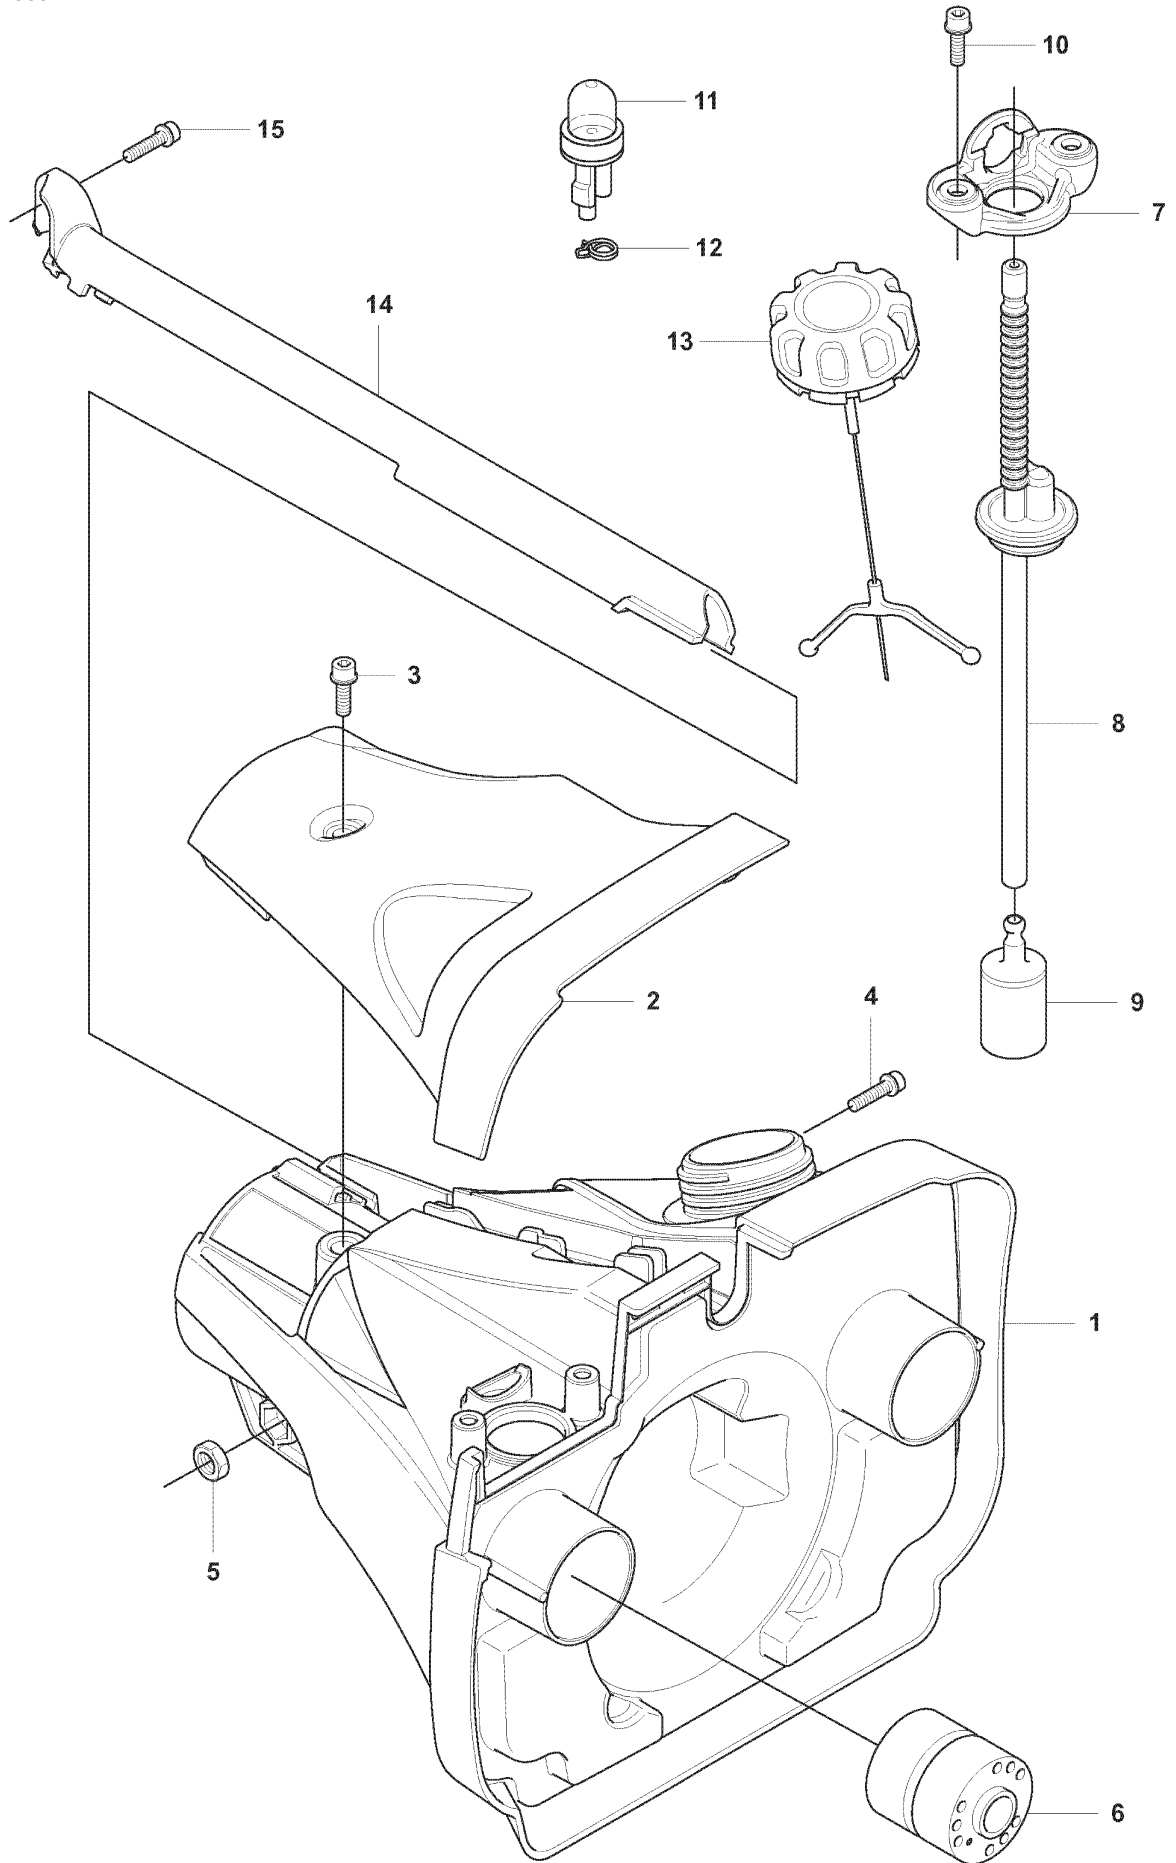

D 355

FUEL TANK

355 RX, 2007-08

Ref	Part No	Description	Remark	QTY KIT
1	537 35 88-01	FUEL TANK		1
2	537 35 86-01	COVER		1
3	503 20 07-72	SCREW IHSCFM		1
4	503 20 07-76	SCREW IHSCFM		1
5	503 22 10-12	HEXAGON NUT		1
6	544 23 09-01	ANTIVIBRATION ELEMENT		2
7	544 21 53-01	BRACKET		1
8	544 21 54-01	FUEL HOSE		1
9	503 44 32-01	FILTER		1
10	503 20 07-76	SCREW IHSCFM		2
11	503 93 66-01	PRIMER HOUSING		1
12	544 34 86-01	HOSE CLAMP		1
13	504 11 32-01	TANK CAP		1
14	544 10 95-01	WIRING PROTECTION	355RX	1
14	544 10 95-02	WIRING PROTECTION	355FX, 355FXT	1
15	503 20 07-74	SCREW IHSCFM		1