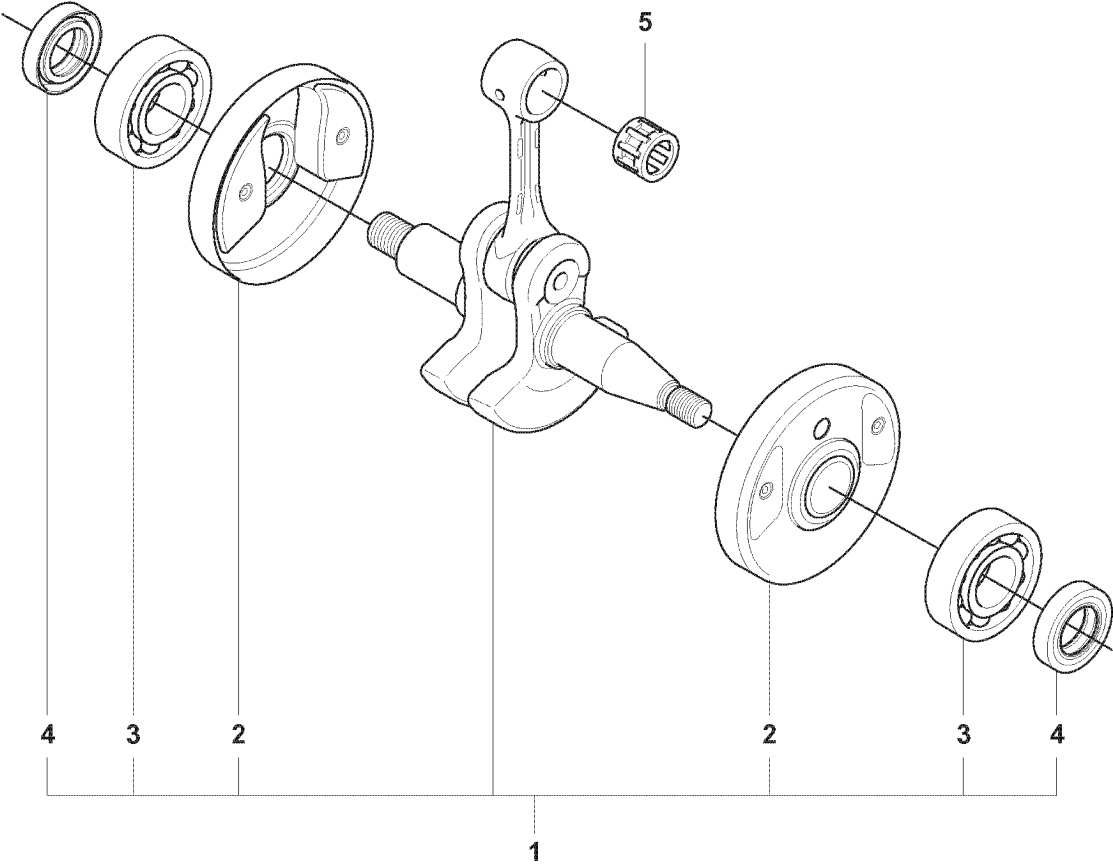

P 355

CRANKSHAFT

355 RX, 2007-08

Ref	Part No	Description	Remark	QTY KIT
1	544 95 26-02	CRANKSHAFT		1
2	544 01 01-01	CUP		2
3	738 22 02-25	BALL BEARING		2
4	503 26 02-04	SEALING RING		2
5	501 45 16-01	NEEDLE BEARING		1