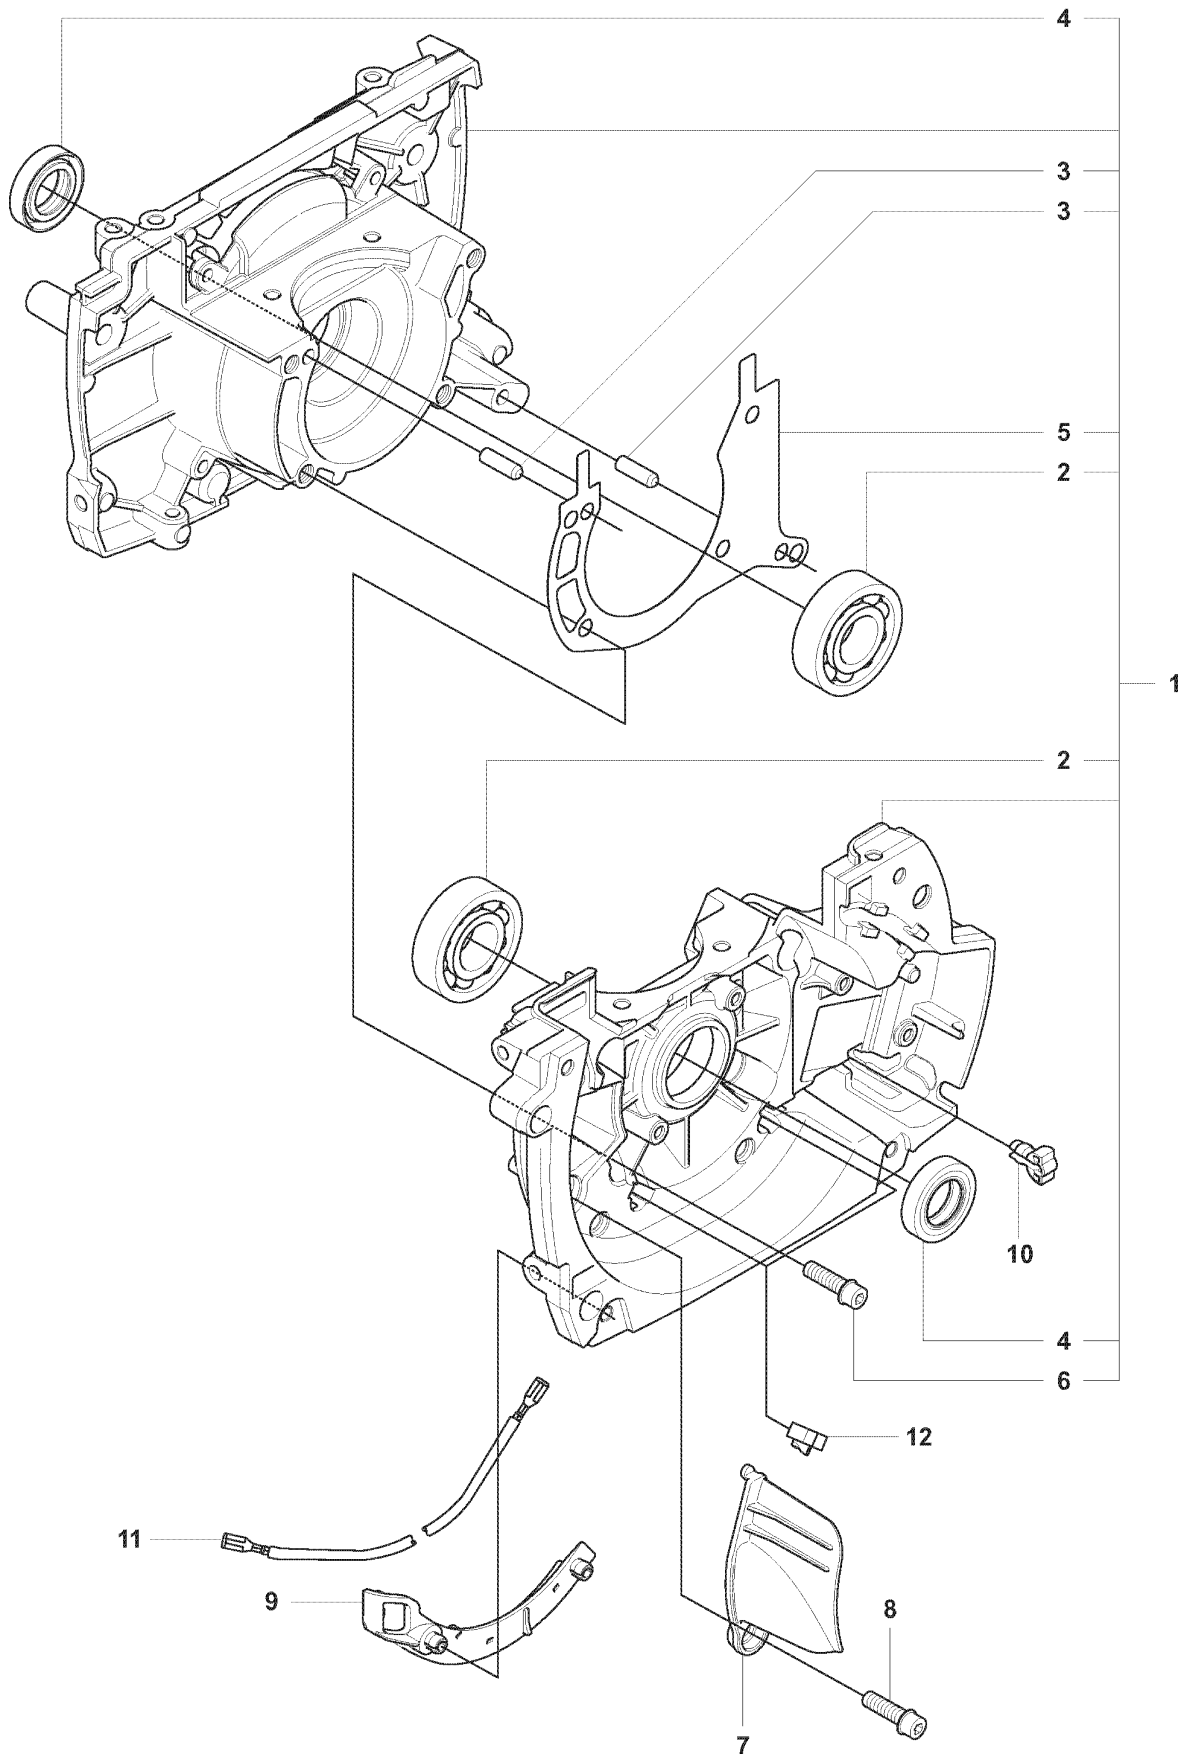

Q 355

CRANKCASE

355 RX, 2007-08

Ref	Part No	Description	Remark	QTY KIT
1	544 95 25-01	CRANKCASE		1
2	738 22 02-25	BALL BEARING		2
3	720 13 07-10	PARALLEL PIN		2
4	503 26 02-04	SEALING RING		2
5	537 34 67-01	CRANKCASE GASKET		1
6	725 53 33-55	SCREW IHSCM		5
7	544 09 45-01	NOZZLE		1
8	503 20 25-16	SCREW IHSCM		1
9	544 09 44-01	CABLE HOLDER		1
10	540 07 01-01	RETAINER		1
11	544 33 18-01	SHORT CIRCUIT CABLE		1
12	544 04 32-01	GROMMET		2