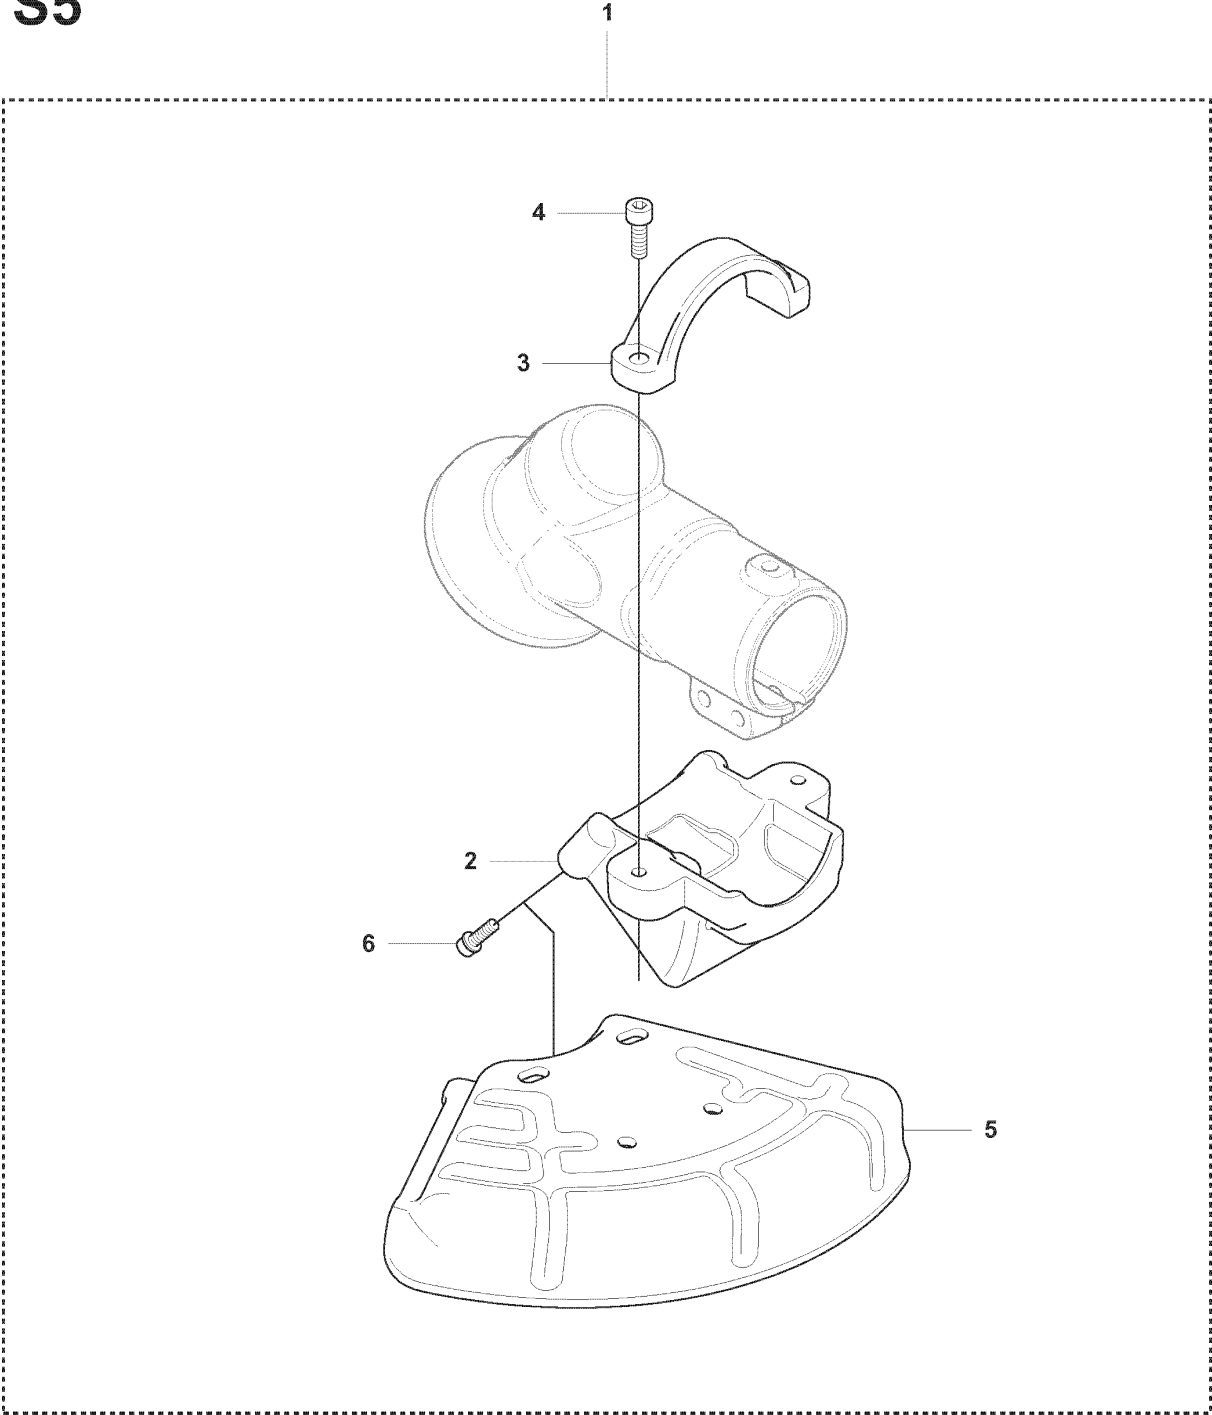

S5 355Rx

ACCESSORIES

355 RX, 2007-08

Ref	Part No	Description	Remark	QTY KIT
1	502 43 55-01	SAW BLADE GUARD		1
2	544 01 65-01	SAW BLADE GUARD		1
3	537 25 66-01	CLAMP		1
4	503 20 07-76	SCREW IHSCFM		2
5	544 01 65-01	SAW BLADE GUARD		1
6	503 20 07-74	SCREW IHSCFM		4