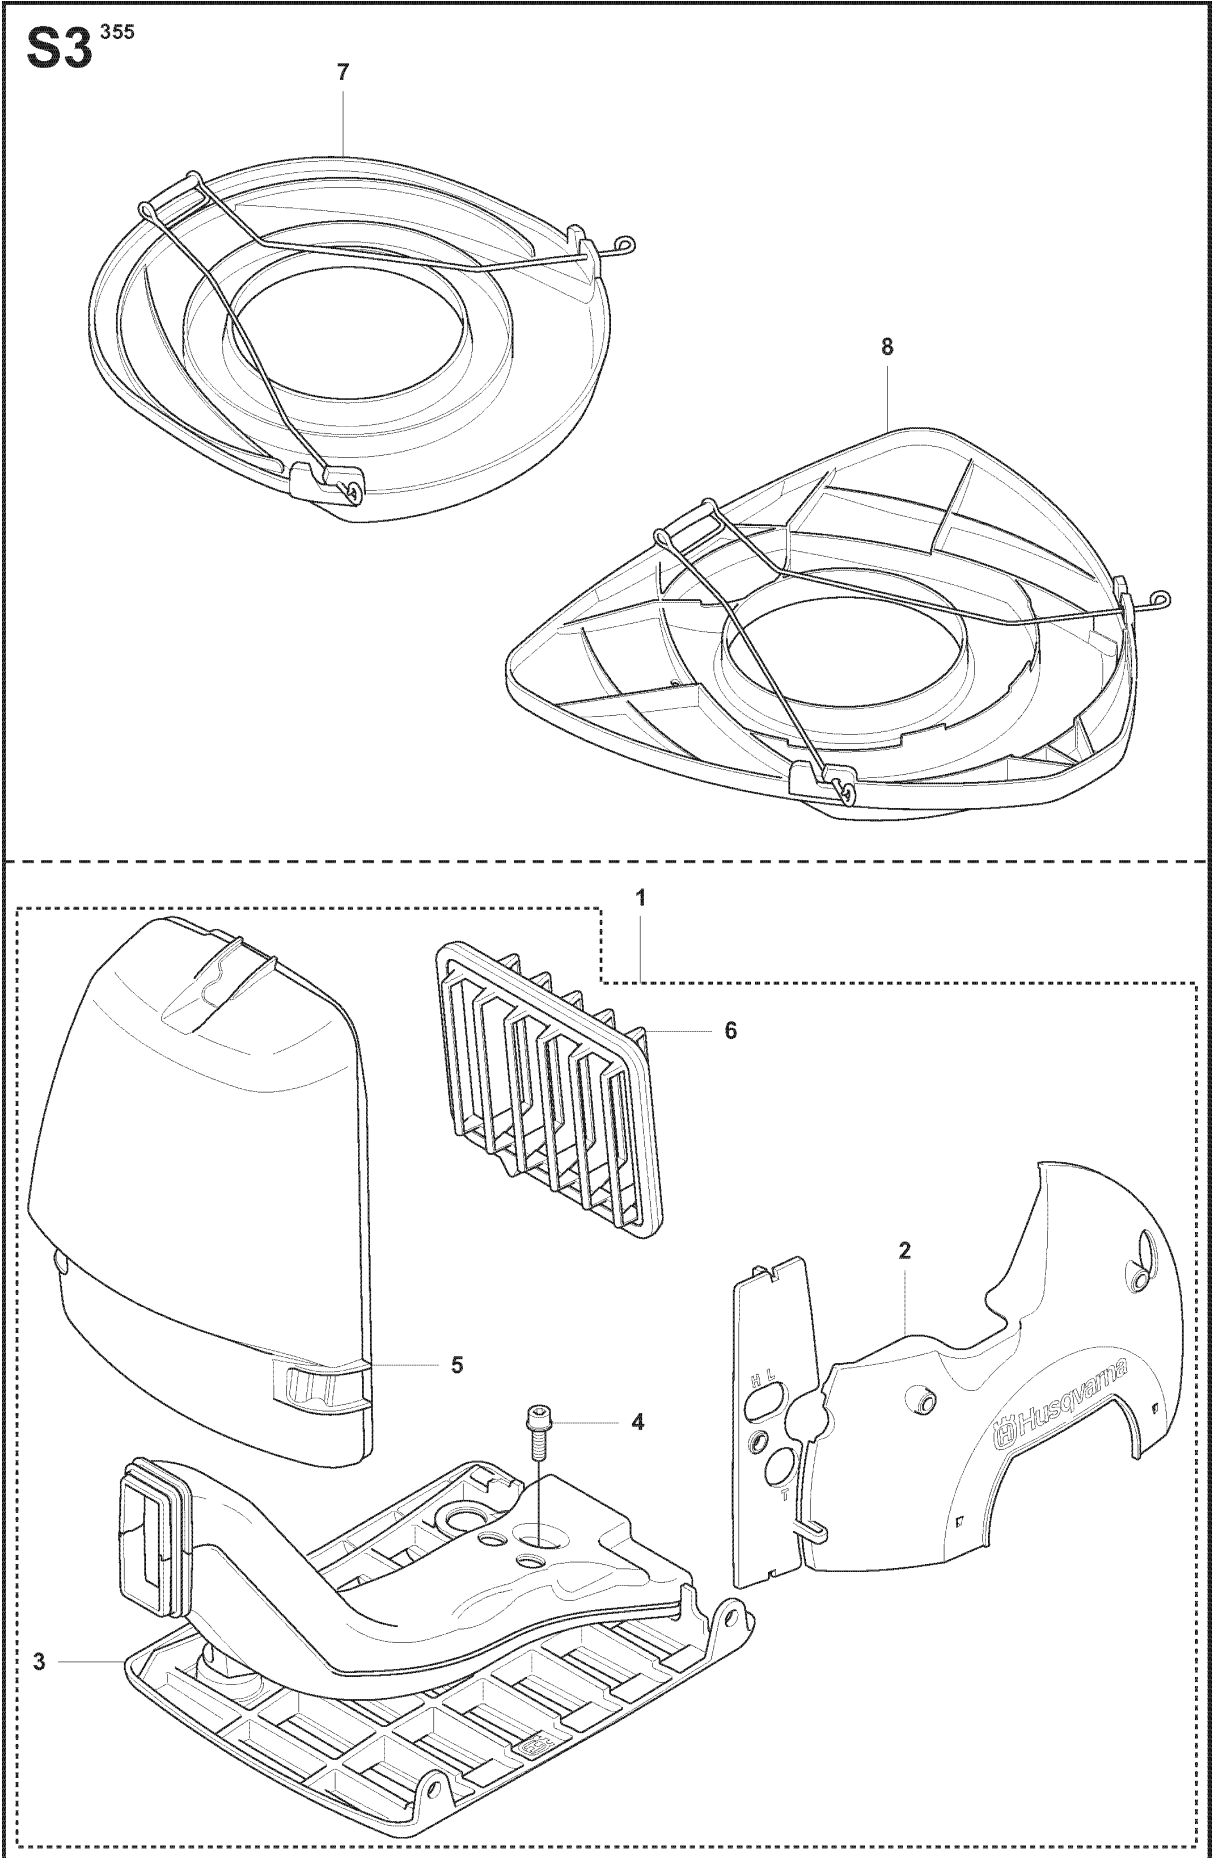

ACCESSORIES

355 RX, 2007-08

Ref	Part No	Description	Remark	QTY KIT
1	502 43 58-01	WINTER KIT		1
2	544 95 28-01	WINTER COVER		1
3	537 35 10-01	AIR DUCT		1
4	503 21 07-16	SCREW IHSCFT		1
5	544 87 02-01	COVER		1
6	537 41 08-01	FILTER		1
7	537 31 29-01	TRANSPORT GUARD		1
8	544 35 91-01	TRANSPORT GUARD		1