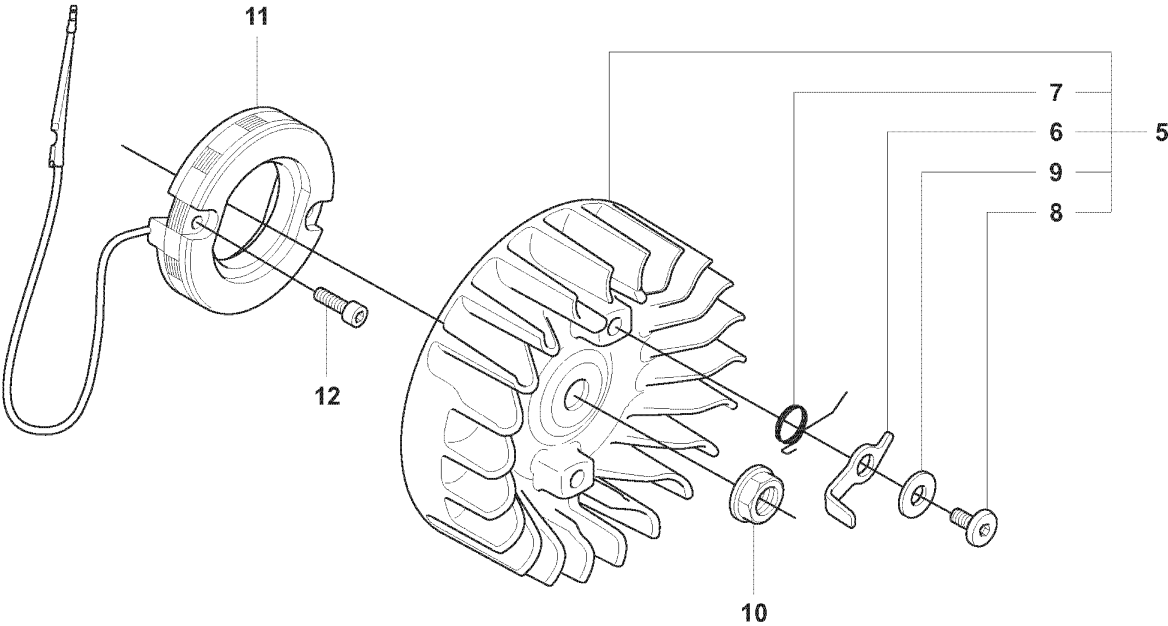

L 355

IGNITION SYSTEM

355 RX, 2007-08

Ref	Part No	Description	Remark	QTY KIT
1	544 21 44-01	IGNITION SYSTEM	355RX	1
1	544 44 14-01	IGNITION MODULE	355FX, 355FXT	1
2	537 41 22-01	SPARK PLUG CAP		1
3	503 20 25-16	SCREW IHSCM		2
4	503 23 51-11	SPARK PLUG	NGK BPMR	1
5	537 24 05-01	FLYWHEEL ASSY	355RX, 355FX	1
5	537 24 05-02	FLYWHEEL ASSY	355FXT	1
6	503 81 24-01	STARTER PAWL		2
7	503 81 29-01	SPRING		2
8	501 81 99-03	SCREW		2
9	503 23 00-42	WASHER		2
10	503 22 04-01	NUT		1
11	537 25 63-02	GENERATOR STATOR	355FXT	1
12	544 44 43-01	SCREW IHSCM	355FXT	2