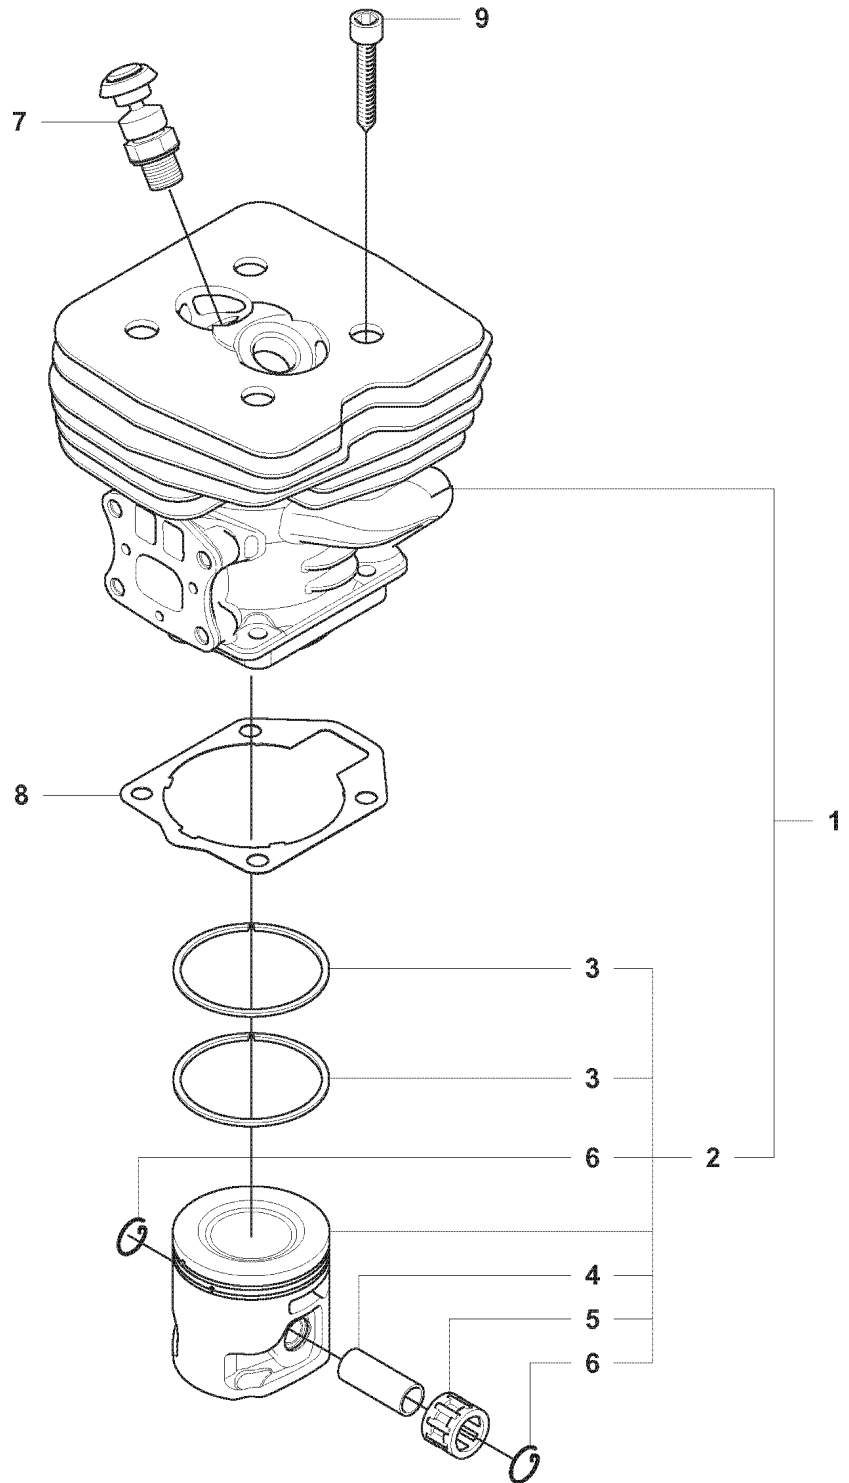

N 355

CYLINDER PISTON

355 RX, 2007-08

Ref	Part No	Description	Remark	QTY KIT
1	544 98 60-02	CYLINDER ASSY		1
2	544 14 40-02	PISTON ASSY		1
3	544 14 41-01	PISTON RING		2
4	544 14 37-01	PISTON PIN		1
5	501 45 16-01	NEEDLE BEARING		1
6	537 39 99-01	CIRCLIP		2
7	544 20 00-01	DECOMPRESSION VALVE		1
8	537 34 68-01	GASKET		1
9	725 53 33-55	SCREW IHSCM		4