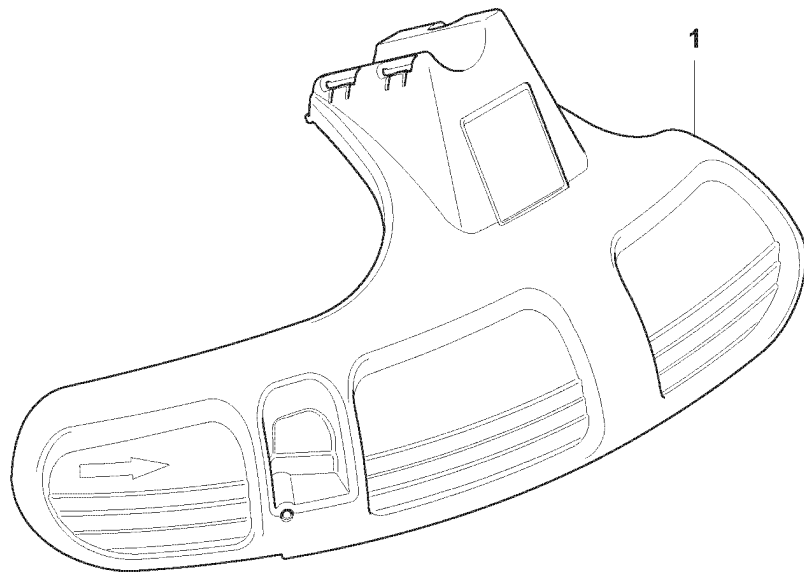

S2³⁵⁵

ACCESSORIES

355 RX, 2007-08

Ref	Part No	Description	Remark	QTY KIT
1	544 10 74-02	TRIMMER GUARD	355RX	1
2	544 16 03-01	TRIMMER GUARD	355RX	1
3	544 01 65-01	SAW BLADE GUARD	355FX, 355FXT	1