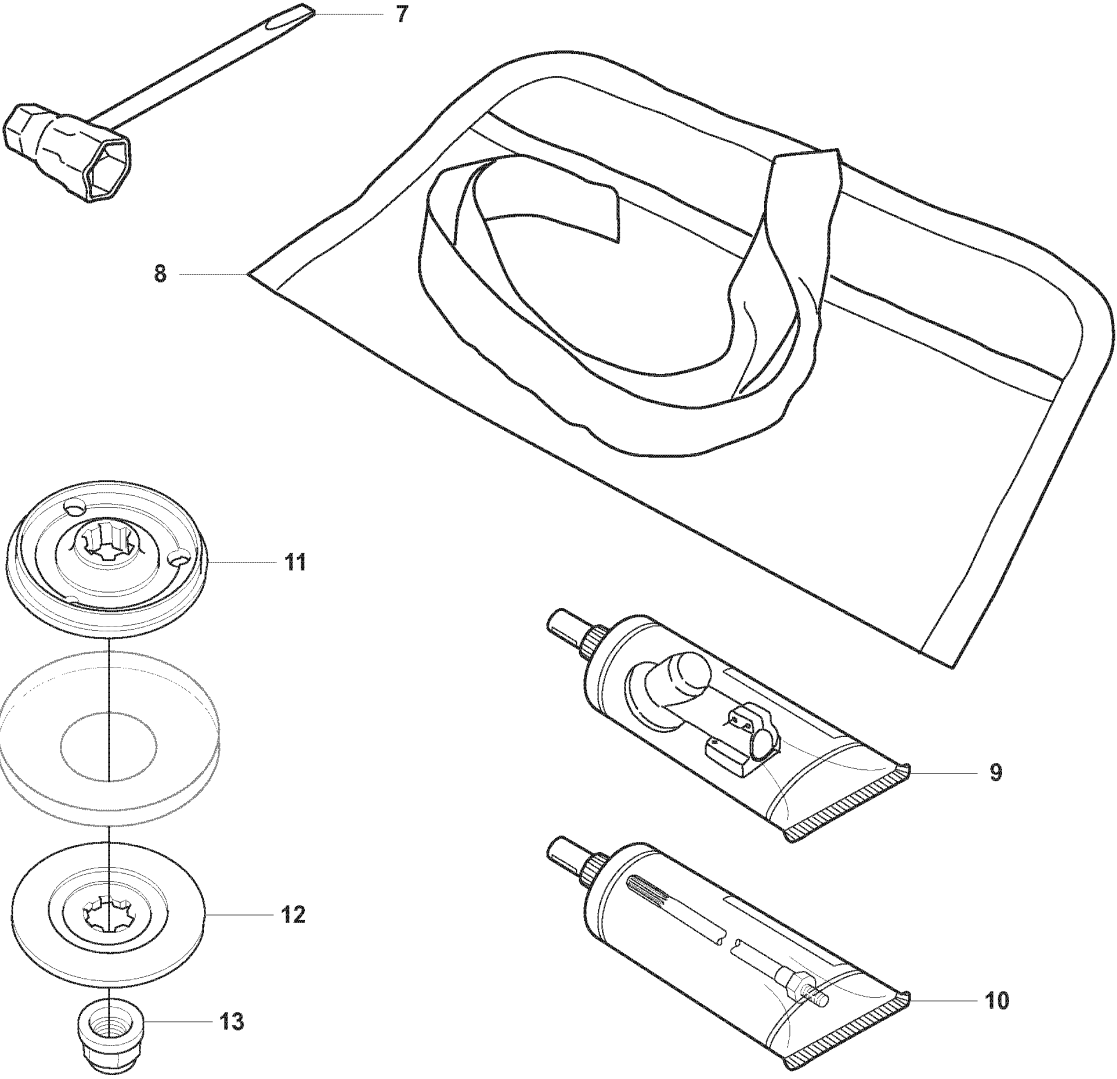

S1³⁵⁵

ACCESSORIES

355 RX, 2007-08

Ref	Part No	Description	Remark	QTY KIT
1	502 21 60-15	ACCESSORY BAG	355FX, 355FXT	1
1	502 21 60-16	ACCESSORY BAG	355RX	1
2	501 60 02-03	SCREWDRIVER		1
3	502 11 46-03	KEY		1
4	502 21 58-01	L-NYCKEL	4MM	1
5	503 55 86-05	SPANNER	5MM	1
6	502 28 59-01	STOP		1
7	501 69 17-01	COMBINATION WRENCH		1
8	501 19 22-01	TOOL CASING		1
9	503 97 64-01	GREASE		1
10	503 80 17-01	GREASE		1
11	537 24 04-01	DRIVER ASSY		1
12	544 21 78-01	SUPPORT FLANGE		1
13	503 22 73-01	NUT		1