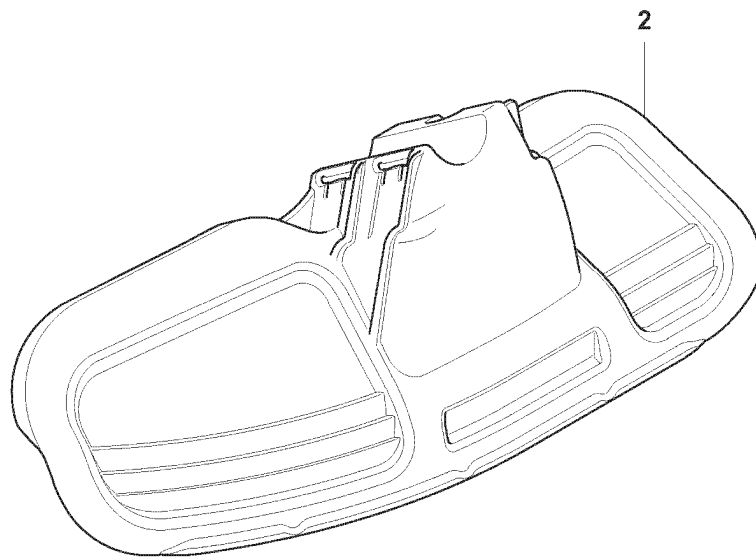

S2³⁵⁵

ACCESSORIES

355 RX, 2007-08

Ref	Part No	Description	Remark	QTY KIT
1	544 10 74-02	TRIMMER GUARD	355RX	1
2	544 16 03-01	TRIMMER GUARD	355RX	1
3	544 01 65-01	SAW BLADE GUARD	355FX, 355FXT	1