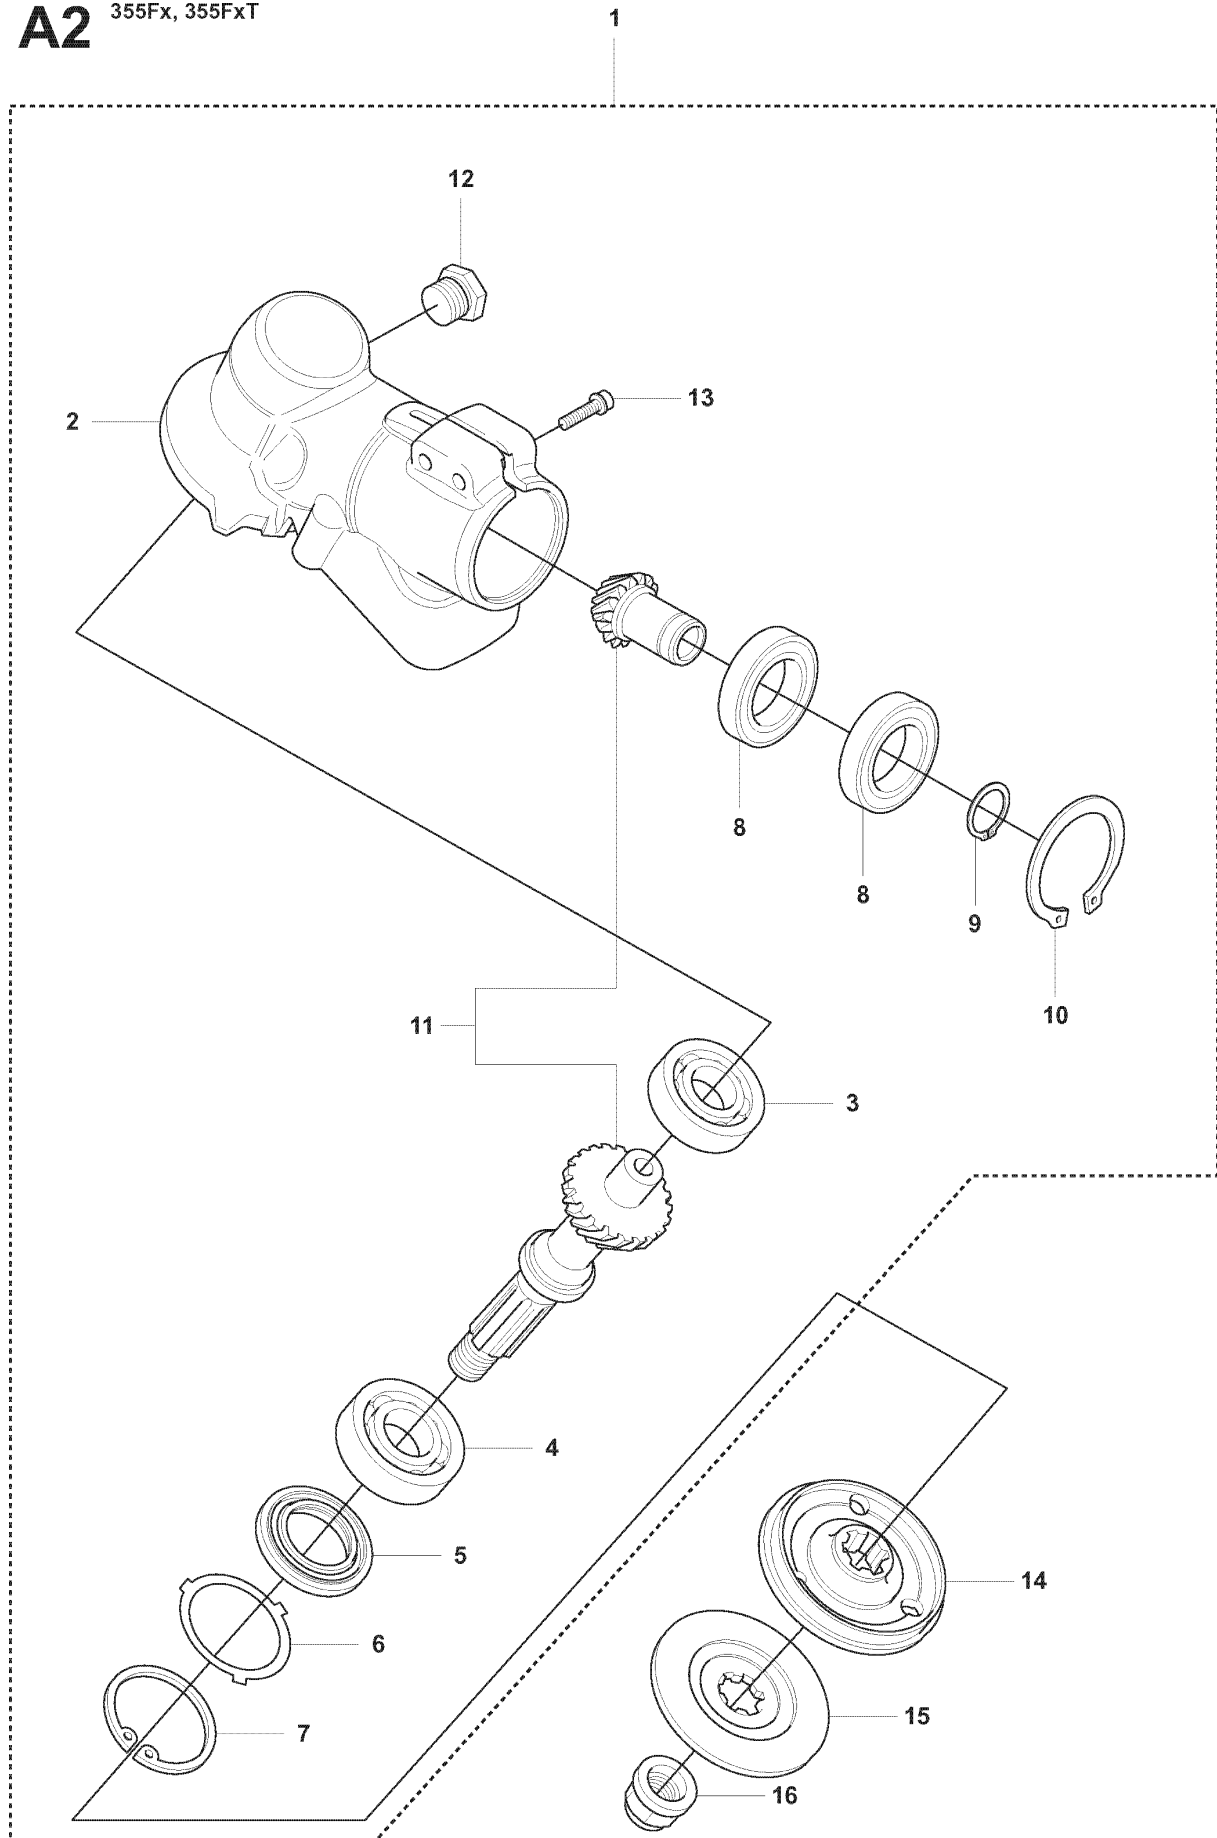

A2 355Fx, 355FxT

BEVEL GEAR

355 RX, 2007-08

Ref	Part No	Description	Remark	QTY KIT
1	537 42 82-02	BEVEL GEAR		1
2	537 42 83-01	GEAR HOUSING		1
3	738 21 01-10	BALL BEARING		1
4	503 25 08-01	BEARING		1
5	544 80 92-01	SEALING		1
6	503 75 89-01	COVER WASHER		1
7	735 31 33-10	CIRCLIP		1
8	738 21 87-12	BALL BEARING		2
9	735 31 17-00	CIRCLIP		1
10	735 31 31-10	CIRCLIP		1
11	502 43 47-01	GEAR WHEEL KIT		1
12	503 20 15-01	SCREW IHHM		1
13	725 53 72-65	SCREW IHSCM		2
14	544 19 78-01	DRIVER		1
15	544 21 78-01	SUPPORT FLANGE		1
16	503 22 73-01	NUT		1