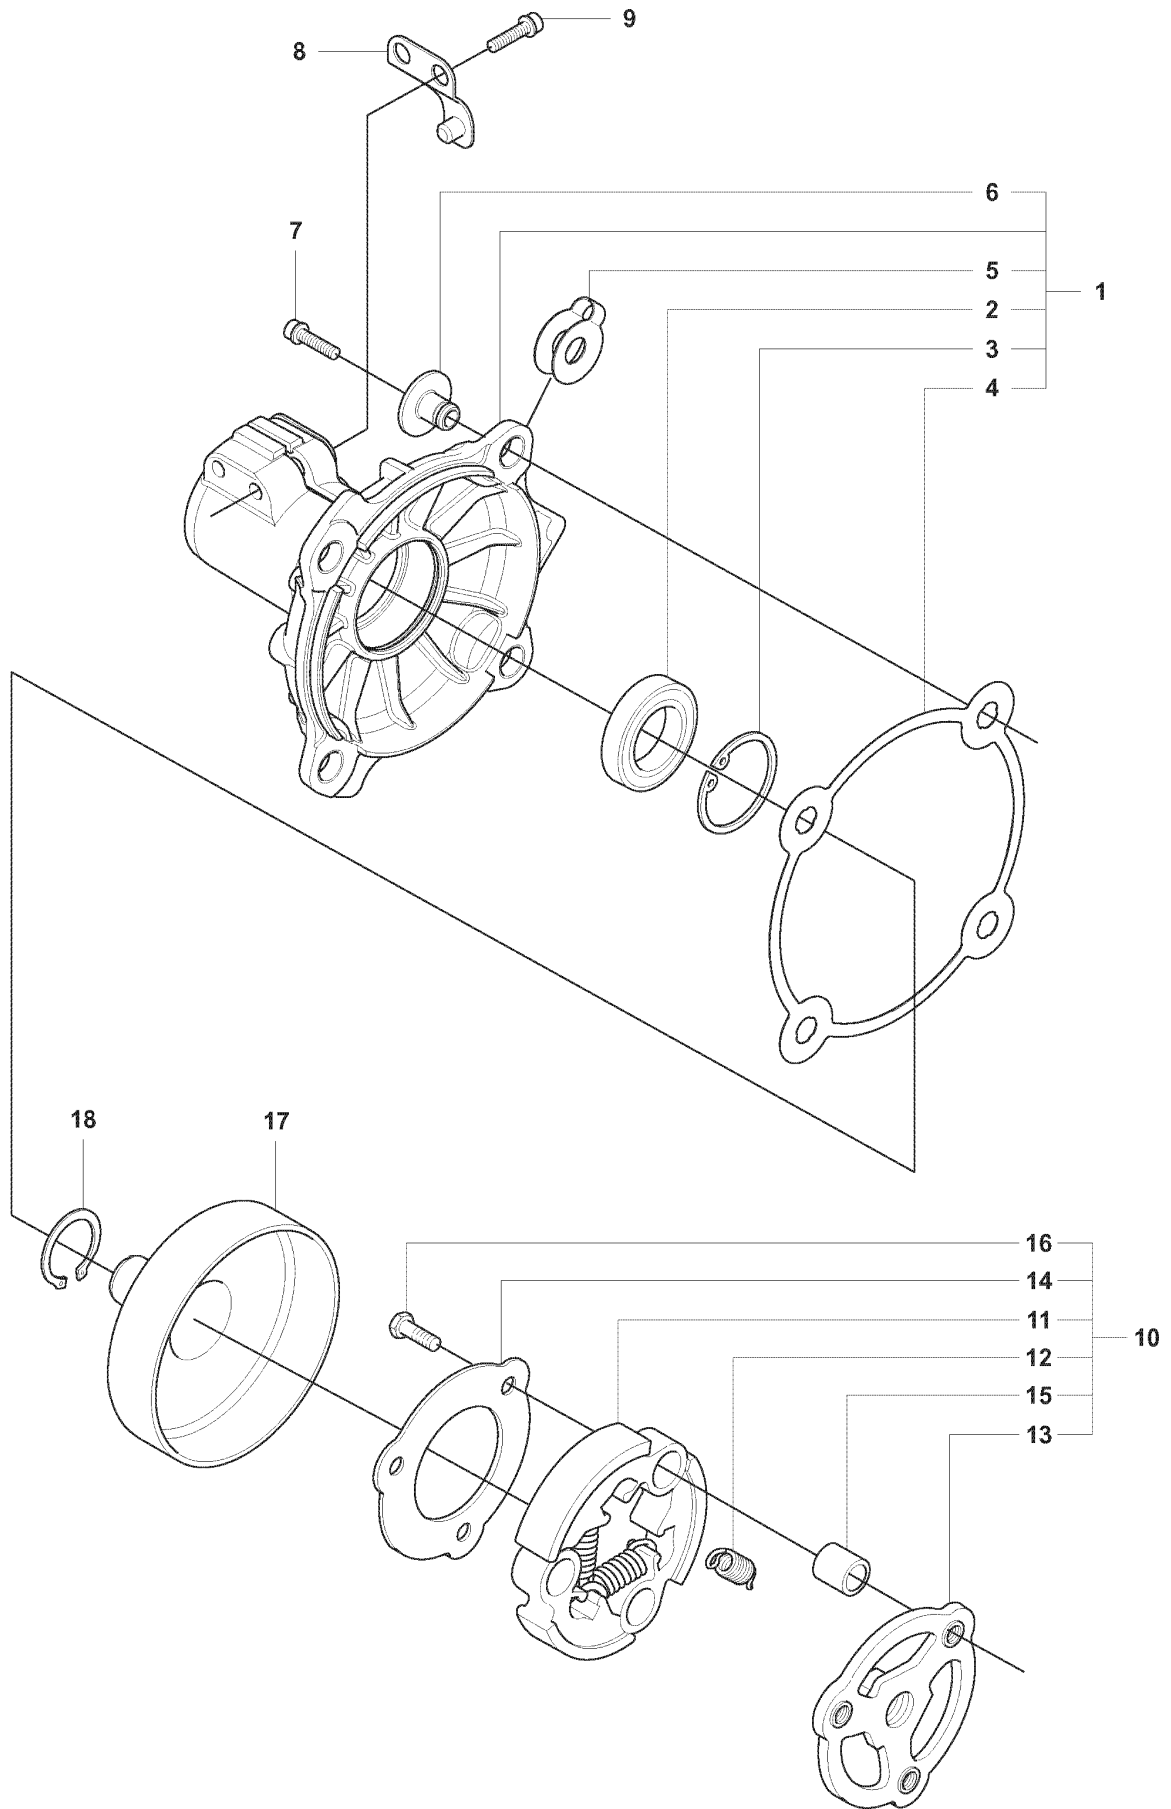

M 355

CLUTCH

355 RX, 2007-08

Ref	Part No	Description	Remark	QTY KIT
1	502 49 35-02	CLUTCH COVER ASSY		1
2	738 22 02-19	BALL BEARING		1
3	735 31 33-10	CIRCLIP		1
4	544 90 81-01	WASHER		1
5	544 09 36-01	SPRING PLATE		4
6	544 09 35-01	SPACING SLEEVE		4
7	503 20 07-78	SCREW IHSCFM		4
8	544 29 48-01	LOCKING PLATE		1
9	725 53 72-65	SCREW IHSCM		2
10	537 40 40-01	CLUTCH ASSY		1
11	537 40 37-01	CLUTCH SHOE		1
12	503 95 38-01	CLUTCH SPRING		3
13	537 40 36-01	CLUTCH HUB		1
14	544 89 28-01	WASHER		1
15	537 13 54-01	BEARING BUSHING		3
16	503 20 18-02	SCREW EHHM		3
17	537 32 18-01	CLUTCH DRUM ASSY		1
18	735 31 17-00	CIRCLIP		1