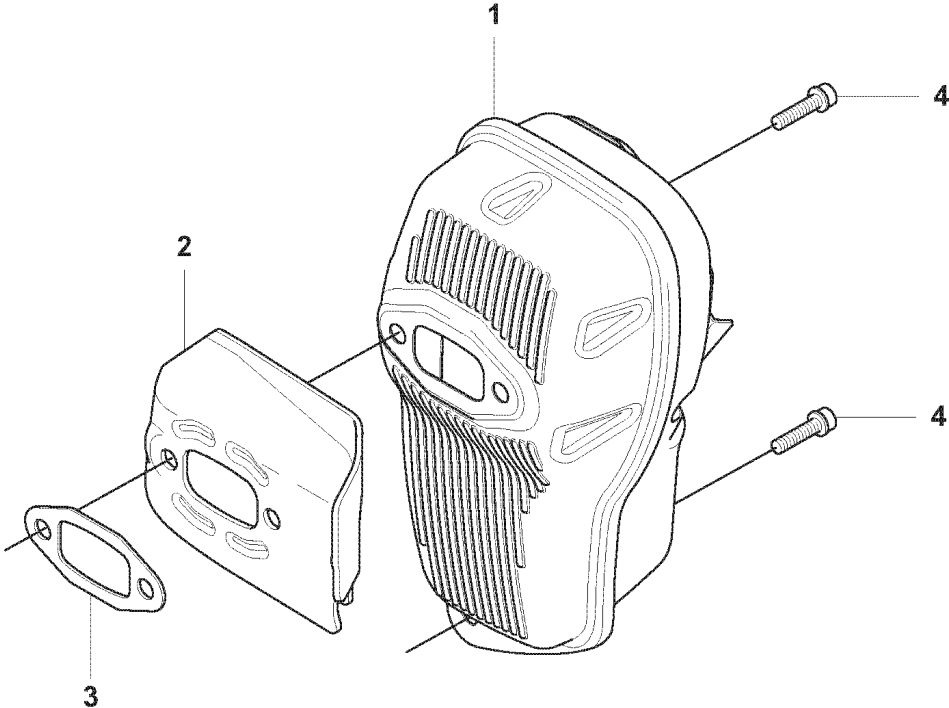

H 355

MUFFLER

355 RX, 2007-08

Ref	Part No	Description	Remark	QTY KIT
1	537 36 03-01	MUFFLER ASSY		1
2	537 34 57-01	PLATE		1
3	503 82 11-01	GASKET MUFFLER		1
4	503 20 02-20	SCREW IHSCFM		3