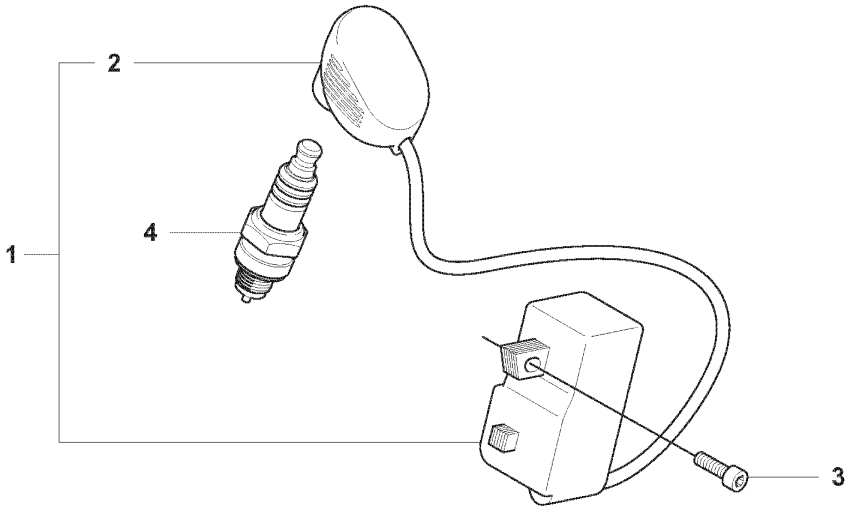

L 355

IGNITION SYSTEM

355 RX, 2007-08

Ref	Part No	Description	Remark	QTY KIT
1	544 21 44-01	IGNITION SYSTEM	355RX	1
1	544 44 14-01	IGNITION MODULE	355FX, 355FXT	1
2	537 41 22-01	SPARK PLUG CAP		1
3	503 20 25-16	SCREW IHSCM		2
4	503 23 51-11	SPARK PLUG	NGK BPMR	1
5	537 24 05-01	FLYWHEEL ASSY	355RX, 355FX	1
5	537 24 05-02	FLYWHEEL ASSY	355FXT	1
6	503 81 24-01	STARTER PAWL		2
7	503 81 29-01	SPRING		2
8	501 81 99-03	SCREW		2
9	503 23 00-42	WASHER		2
10	503 22 04-01	NUT		1
11	537 25 63-02	GENERATOR STATOR	355FXT	1
12	544 44 43-01	SCREW IHSCM	355FXT	2