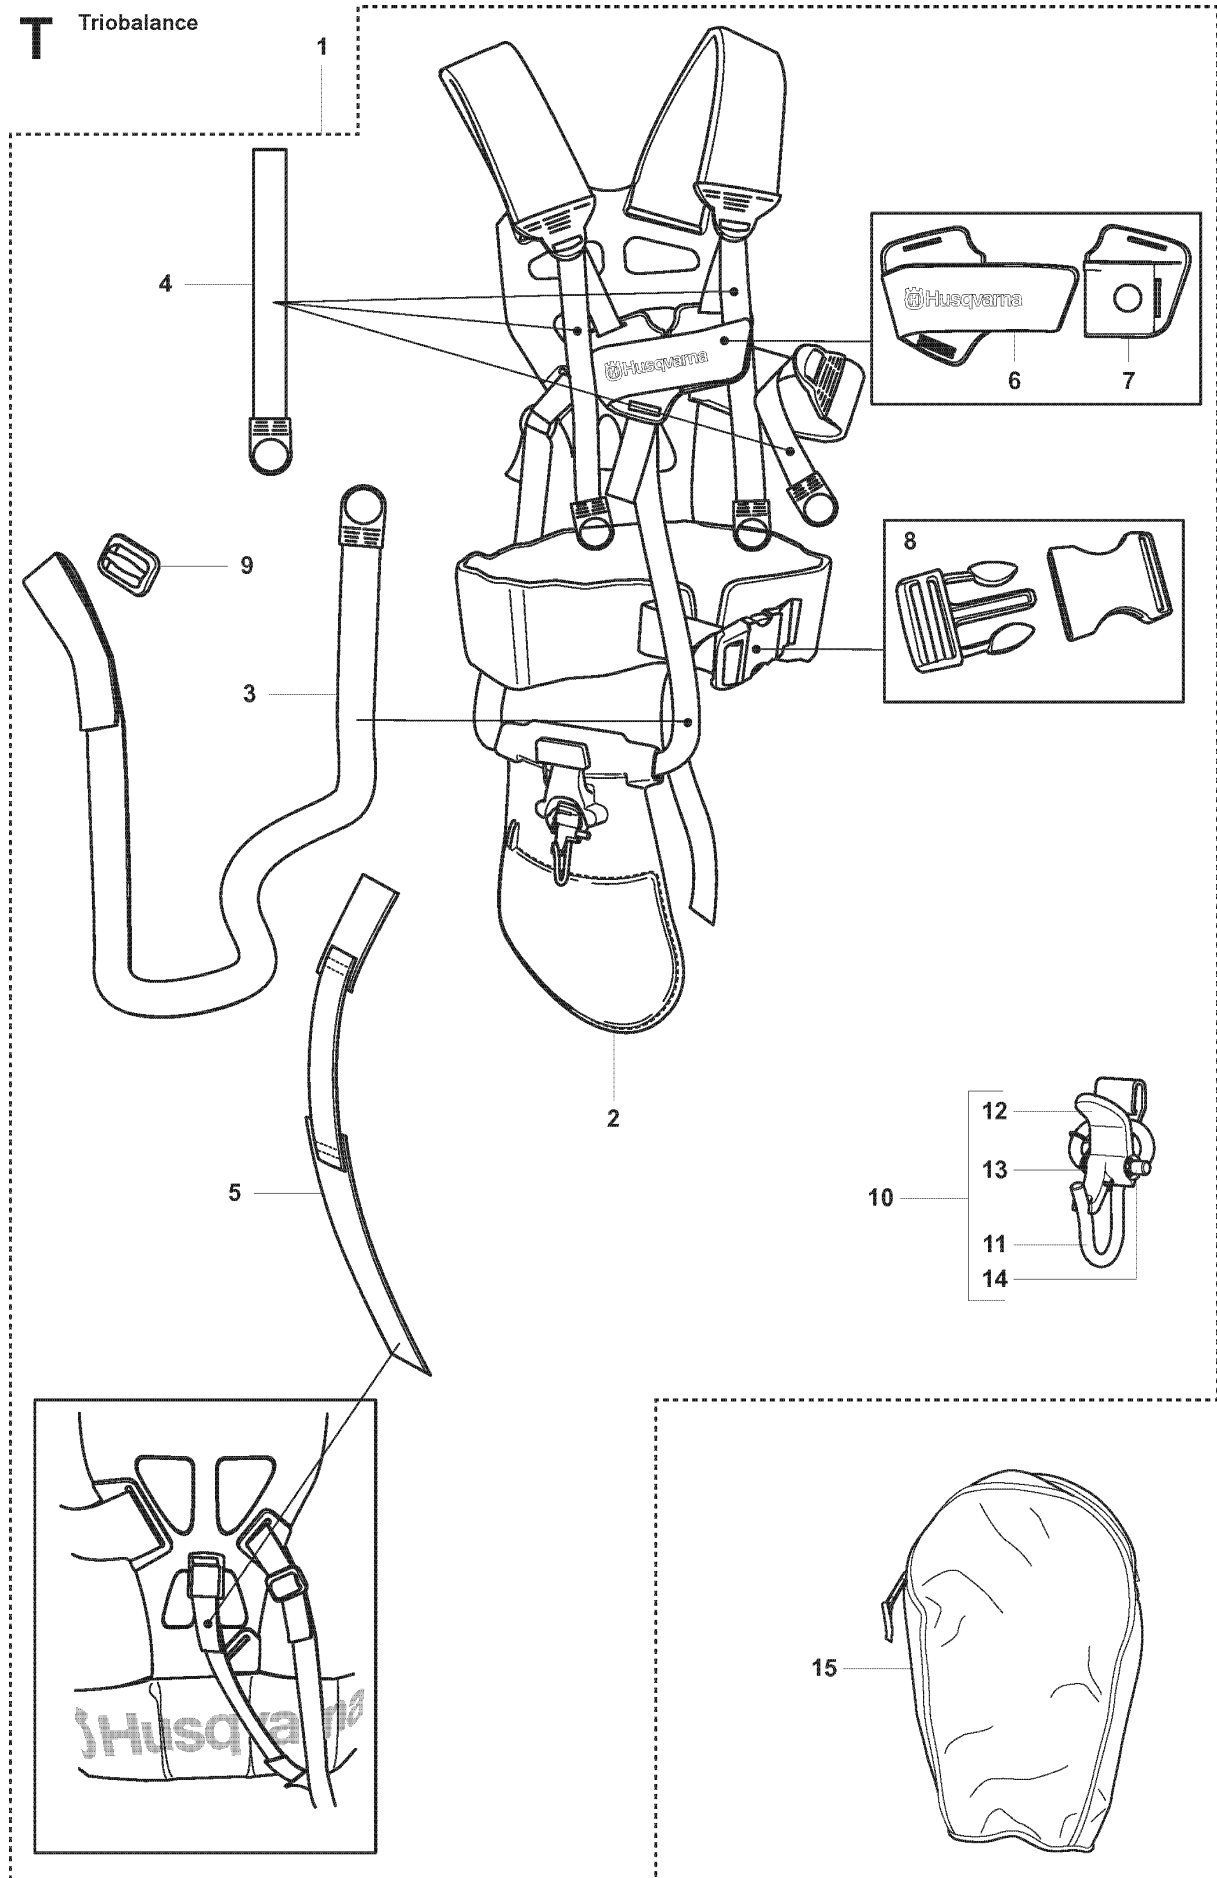

T Triobalance

HARNES

355 RX, 2007-08

Ref	Part No	Description	Remark	QTY KIT
1	504 04 52-01	HARNES		1
2	544 90 17-01	HIP PAD		1
3	503 99 61-04	BAND		1
4	503 99 61-01	BAND		3
5	537 15 35-01	STRAP		1
6	537 28 84-01	FRONT PIECE		1
7	537 28 83-01	FRONT PIECE		1
8	537 33 15-01	BUCKLE		1
9	537 11 35-01	RETAINER		1
10	544 96 07-02	WELT HOOK		1
11	502 02 29-02	HOOK		1
12	502 02 30-02	LOCK		1
13	502 02 38-01	SPRING		1
14	735 31 09-20	E-CLIP		1
15	537 30 66-01	BAG	TRIOBALANCE TOOL BAG	1