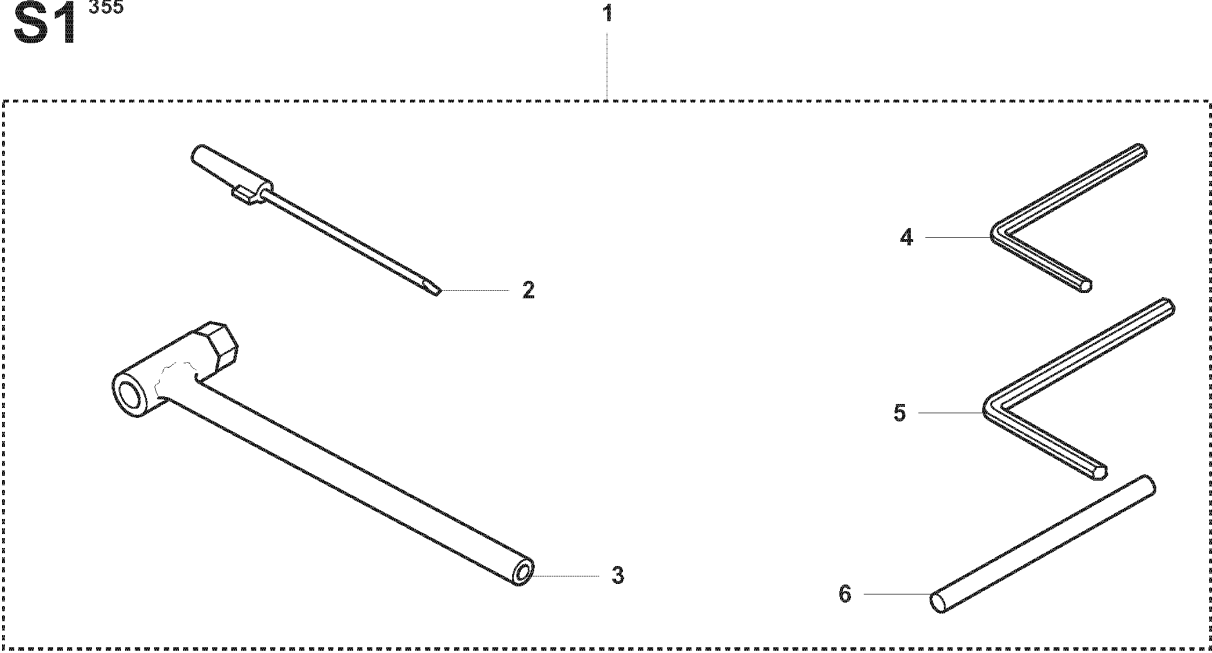

# SPARE PARTS LIST

BRUSHCUTTERS/CLEARING SAWS

355 RX, 2007-08

**S1**<sup>355</sup>