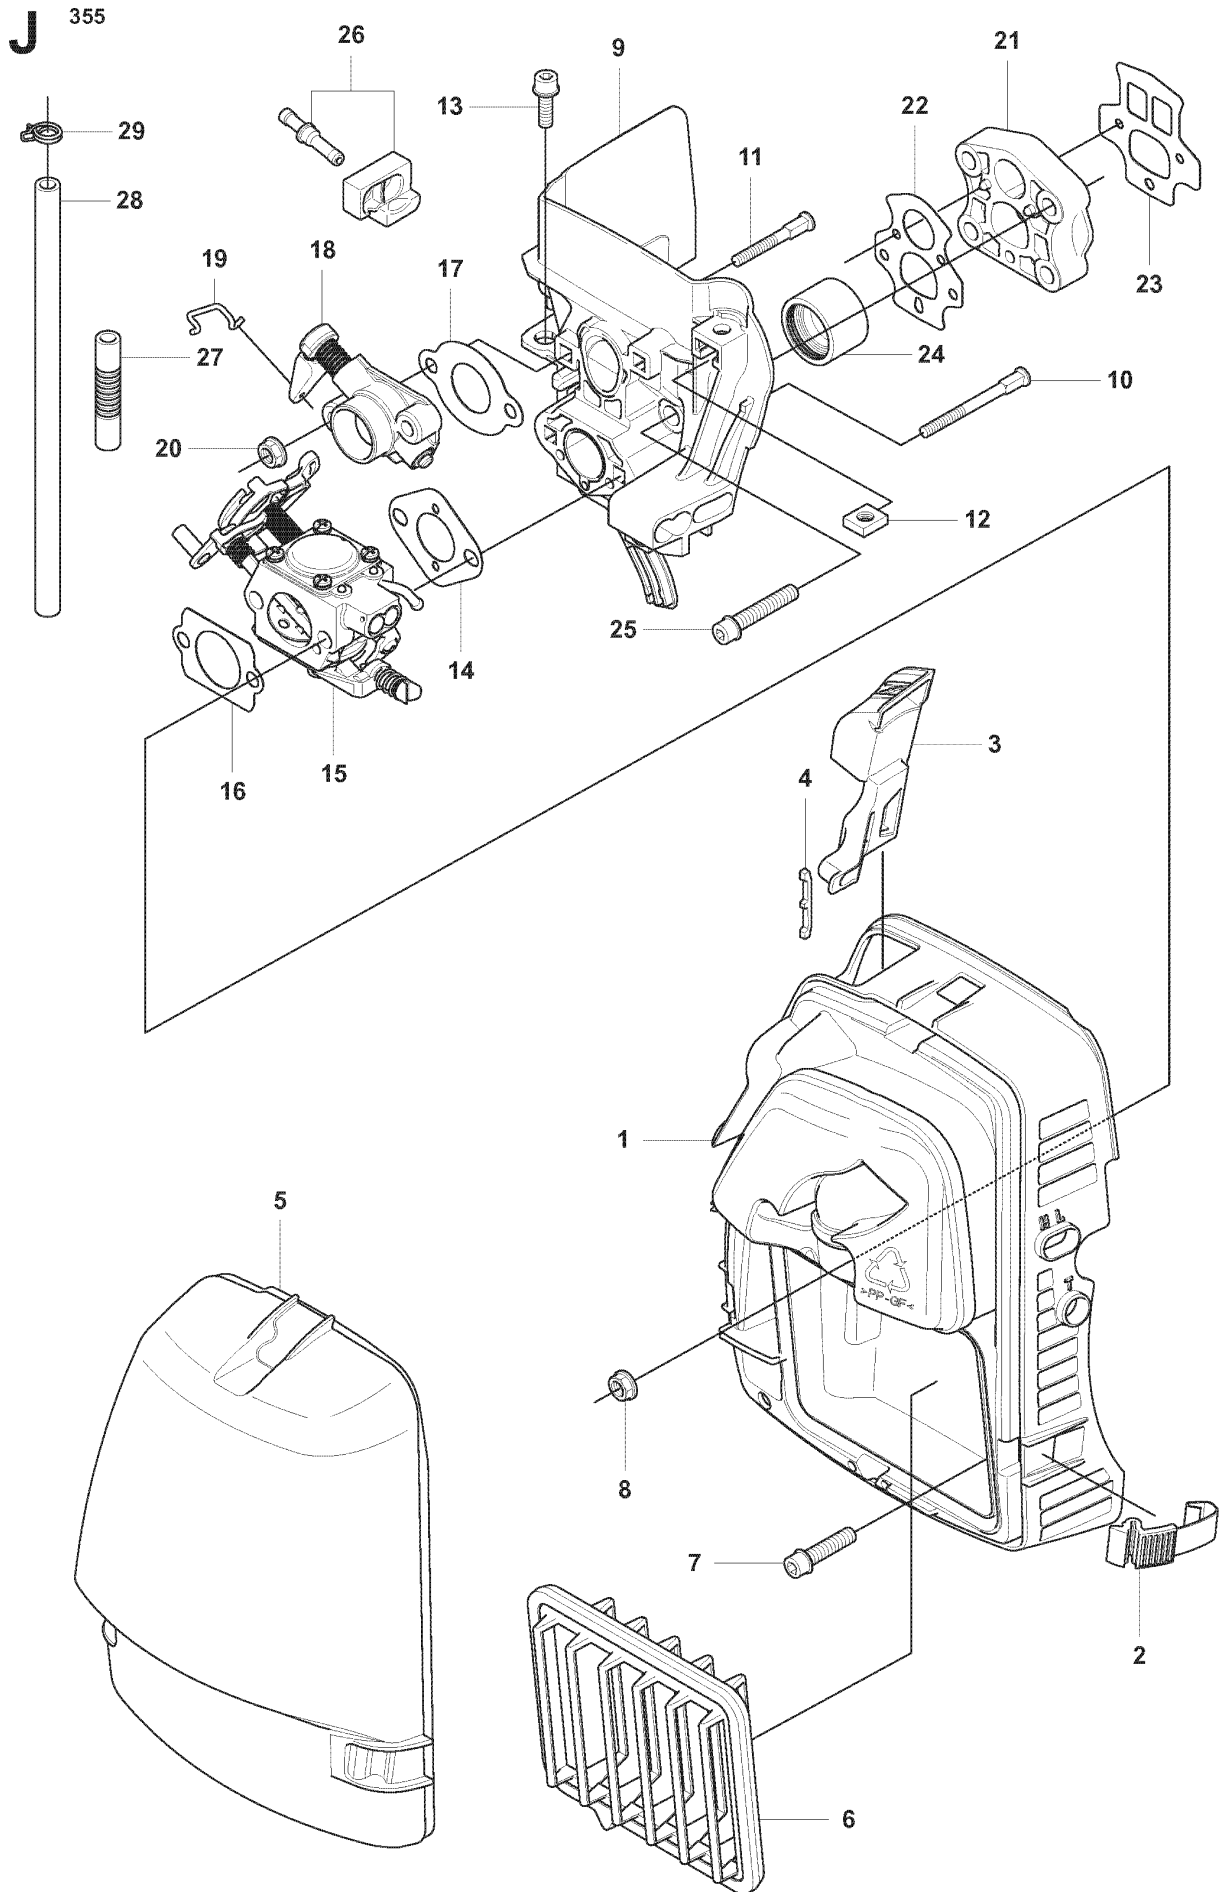

CARBURETOR & AIR FILTER

355 RX, 2007-08

Ref	Part No	Description	Remark	QTY KIT
1	537 41 25-01	FILTER HOLDER		1
2	503 74 01-02	SNAP		3
3	537 35 26-01	CHOKE CONTROL		1
4	537 38 78-01	GROMMET		1
5	537 41 01-01	FILTER COVER		1
6	537 41 08-01	FILTER	NYLON 80/32 WINTER	1
6	537 41 08-02	FILTER	NYLON 44/27	1
6	537 41 08-03	FILTER	FLOCK	1
7	503 20 07-76	SCREW IHSCFM		2
8	731 71 14-51	HEXAGON NUT FLANGED		2
9	537 35 04-01	INSULATION WALL		1
10	503 98 81-01	SCREW		2
11	503 98 81-04	SCREW		2
12	503 22 65-04	SQUARE NUT		1
13	503 20 07-76	SCREW IHSCFM		1
14	544 04 29-01	GASKET		1
15	502 65 42-01	CARBURETTOR	WALBRO WT-814A	1
16	537 42 99-01	BOX		1
17	544 16 08-01	GASKET		1
18	544 21 40-01	VALVE HOUSING		1
19	544 84 78-01	LINK		1
20	731 71 14-51	HEXAGON NUT FLANGED		2
21	544 04 33-01	MANIFOLD		1
22	544 04 30-01	GASKET		1
23	544 04 31-01	GASKET		1
24	537 41 05-01	INLET PIPE		1
25	503 20 07-80	SCREW IHSCFM		4
26	544 16 15-01	GROMMET		1
27	537 42 58-02	SUCTION HOSE		1
28	544 32 49-14	FUEL HOSE		1
29	544 34 86-01	HOSE CLAMP		1