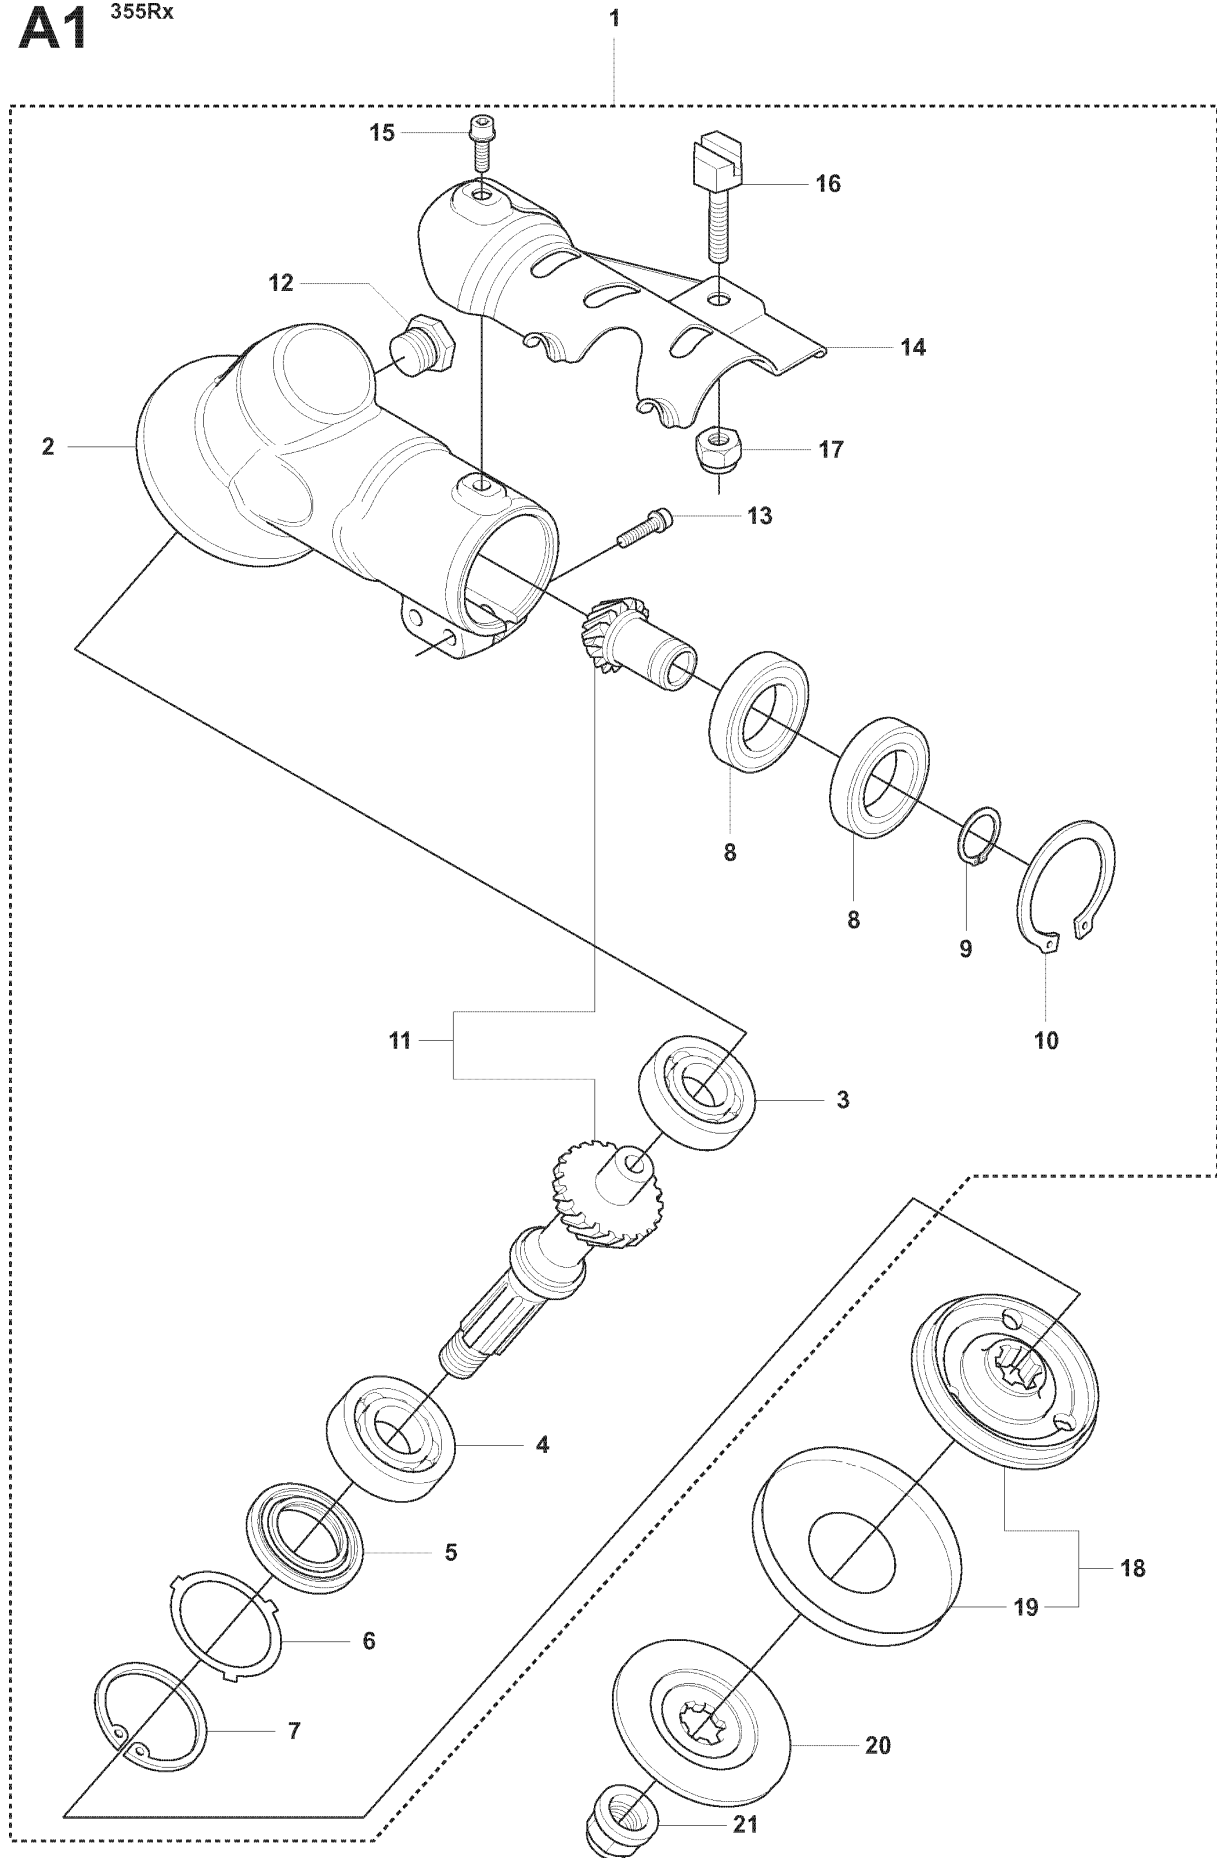

A1 355Rx

BEVEL GEAR

355 RX, 2007-08

Ref	Part No	Description	Remark	QTY KIT
1	537 42 84-03	BEVEL GEAR		1
2	537 42 85-01	GEAR HOUSING		1
3	738 21 01-10	BALL BEARING		1
4	503 25 08-01	BEARING		1
5	544 80 92-01	SEALING		1
6	503 75 89-01	COVER WASHER		1
7	735 31 33-10	CIRCLIP		1
8	738 21 87-12	BALL BEARING		2
9	735 31 17-00	CIRCLIP		1
10	735 31 31-10	CIRCLIP		1
11	502 43 46-01	GEAR WHEEL KIT		1
12	503 20 15-01	SCREW IHHM		1
13	725 53 72-65	SCREW IHSCM		2
14	544 10 78-01	ATTACHMENT PLATE		1
15	503 20 07-76	SCREW IHSCFM		1
16	537 18 95-01	SCREW		1
17	732 21 16-01	NUT		1
18	537 35 14-01	DRIVER		1
19	537 24 03-01	GRASS SEALING		1
20	544 21 78-01	SUPPORT FLANGE		1
21	503 22 73-01	NUT		1