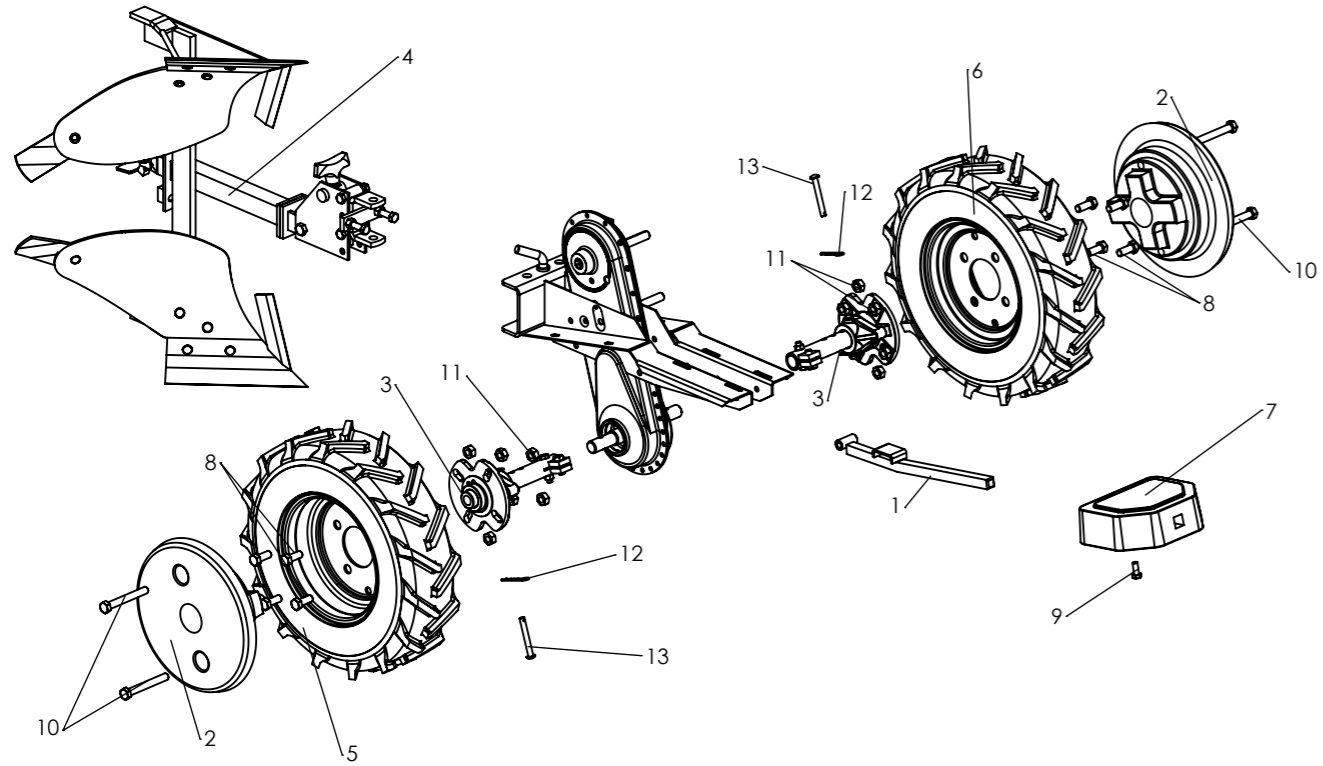

## REPAIR PARTS

TILLER KIT - MODEL NO. PLOUGHING TILLING KIT, PRODUCT NO.505 02 34-02

KEY NO.	PART NO.	REF.	DESCRIPTION	DESIGNATION	QTY QTE
1	505 02 35-01	3502010310	Balance weight support	Support contrepoids	1
2	505 02 37-01	0303000003	500x10 Wheel weight wheel 30Kg	Masse de roue 500x10 30Kg	2
3	519 65 33-57	0302030017	3/4T Hub	Moyeux 3/4T	2
4	505 02 39-01	0320040003	Reversible brabant 1/2 turn 6"	Brabant 1/2 tour 6"	1
5	505 02 40-01	0309000008	Right wheel 5.00x10 (tire 4PR)	Roue 5.00x10 droite (pneu 4PR)	1
6	505 02 41-01	0309000007	Left wheel 5.00x10 (tire 4PR)	Roue 5.00x10 gauche (pneu 4PR)	1
7	505 02 42-01	0303000002	Front balance weight	Contre poids avant	1
8	505 02 44-01	0300011402	Screw HM14x35 z	Vis HM14x35 z	8
9	519 65 31-23	0300011008	Screw H M10x25 z	Vis H M10x25 z	1
10	505 02 46-01	0300011404	Screw HM14x110 z	Vis HM14x110 z	4
11	519 65 31-51	0300201401	Nut HU M14z	Ecrou HU M14z	12
12	519 65 31-66	0301030002	Clip pin beta 3 Z	Goupille Béta 3 Z	2
13	504 80 17-01	0002080001	Pin Ø10x80	Goupille Ø10x80 fixation moyeu 3/4 et fixe	2