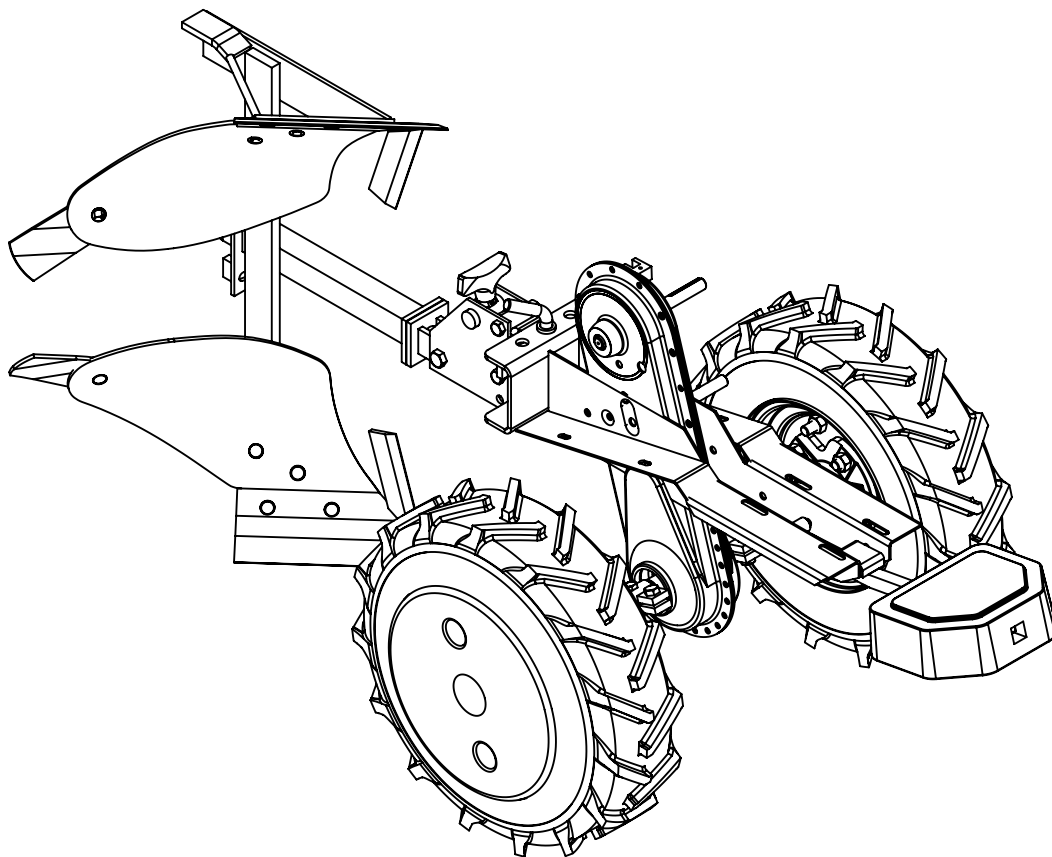

# PLOUGHING TILLING KIT T860

Spare parts  
Pièces détachées

## REPAIR PARTS

TILLER KIT - MODEL NO. PLOUGHING TILLING KIT, PRODUCT NO.505 02 34-02

KEY NO.	PART NO.	REF.	DESCRIPTION	DESIGNATION	QTY QTE
1	505 02 35-01	3502010310	Balance weight support	Support contrepoids	1
2	505 02 37-01	0303000003	500x10 Wheel weight wheel 30Kg	Masse de roue 500x10 30Kg	2
3	519 65 33-57	0302030017	3/4T Hub	Moyeux 3/4T	2
4	505 02 39-01	0320040003	Reversible brabant 1/2 turn 6"	Brabant 1/2 tour 6"	1
5	505 02 40-01	0309000008	Right wheel 5.00x10 (tire 4PR)	Roue 5.00x10 droite (pneu 4PR)	1
6	505 02 41-01	0309000007	Left wheel 5.00x10 (tire 4PR)	Roue 5.00x10 gauche (pneu 4PR)	1
7	505 02 42-01	0303000002	Front balance weight	Contre poids avant	1
8	505 02 44-01	0300011402	Screw HM14x35 z	Vis HM14x35 z	8
9	519 65 31-23	0300011008	Screw H M10x25 z	Vis H M10x25 z	1
10	505 02 46-01	0300011404	Screw HM14x110 z	Vis HM14x110 z	4
11	519 65 31-51	0300201401	Nut HU M14z	Ecrou HU M14z	12
12	519 65 31-66	0301030002	Clip pin beta 3 Z	Goupille Béta 3 Z	2
13	504 80 17-01	0002080001	Pin Ø10x80	Goupille Ø10x80 fixation moyeu 3/4 et fixe	2

## REPAIR PARTS

TILLER KIT - MODEL NO. PLOUGHING TILLING KIT, PRODUCT NO.505 02 34-02

## REPAIR PARTS