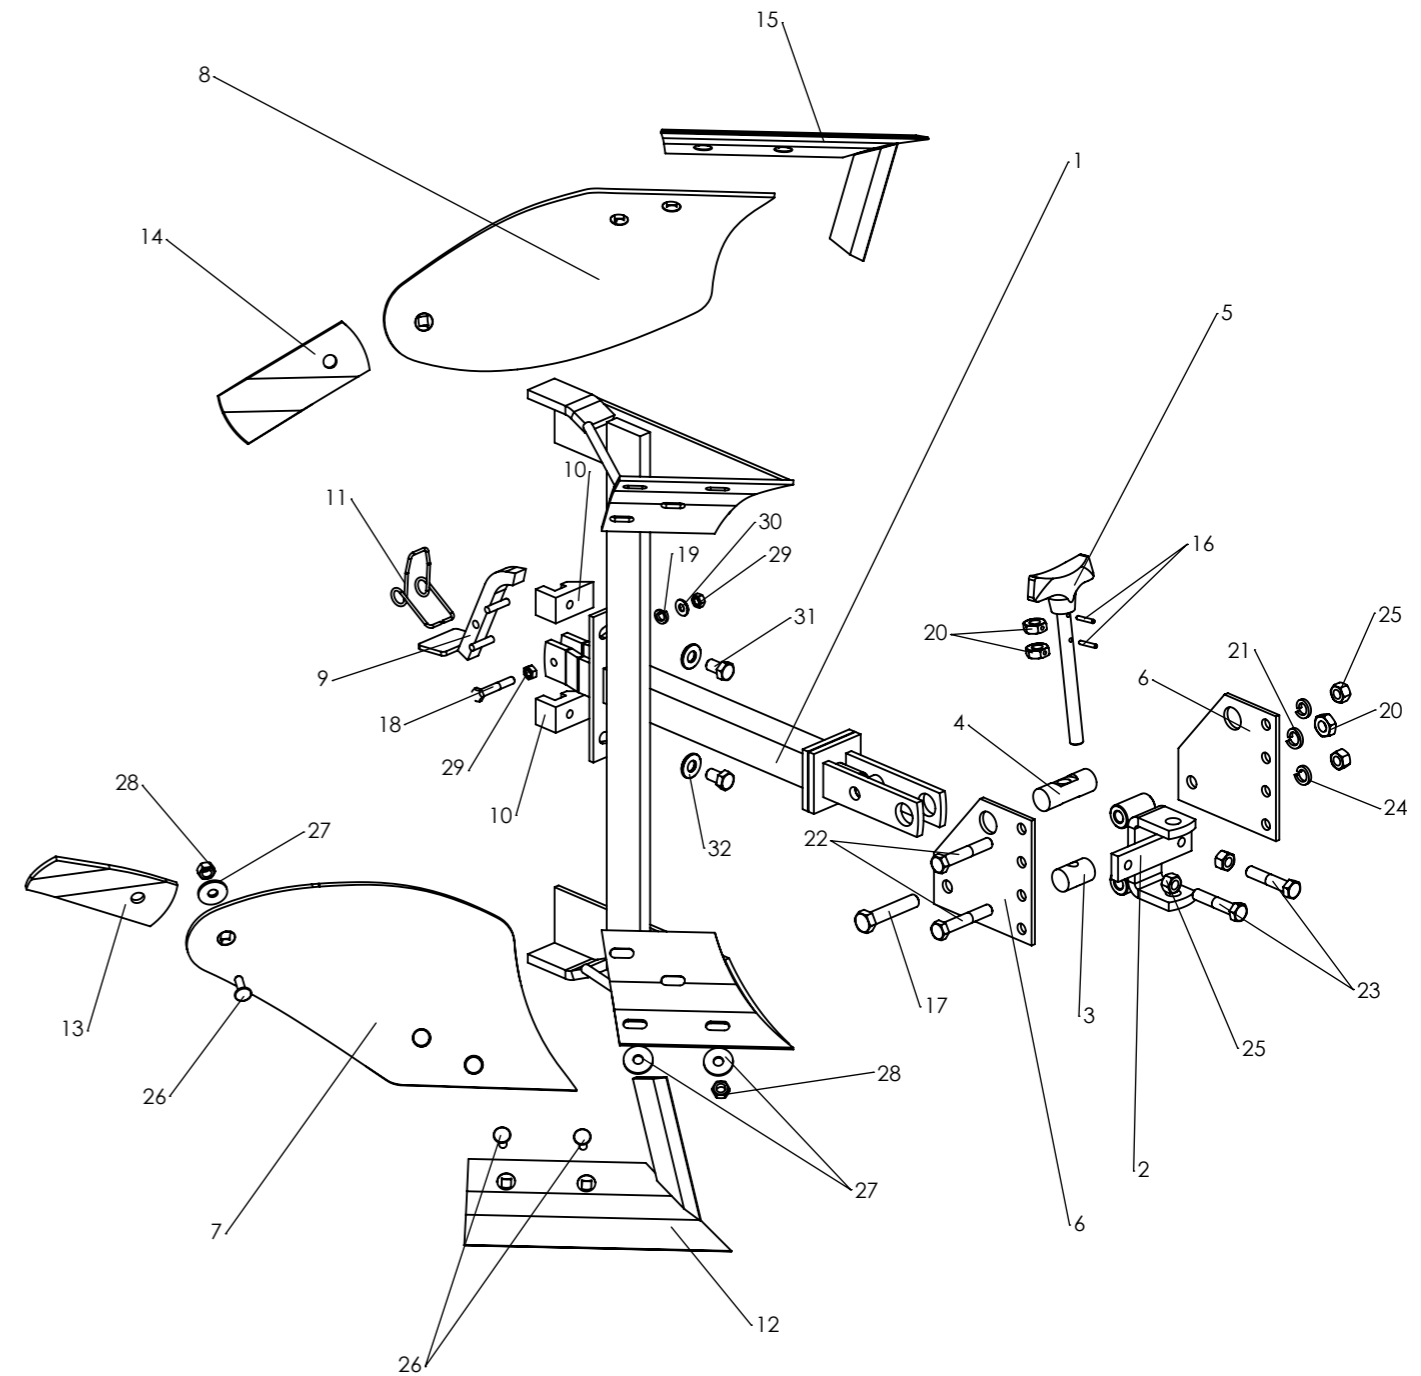

REPAIR PARTS

TILLER KIT - MODEL NO. PLOUGHING TILLING KIT, PRODUCT NO.505 02 34-02