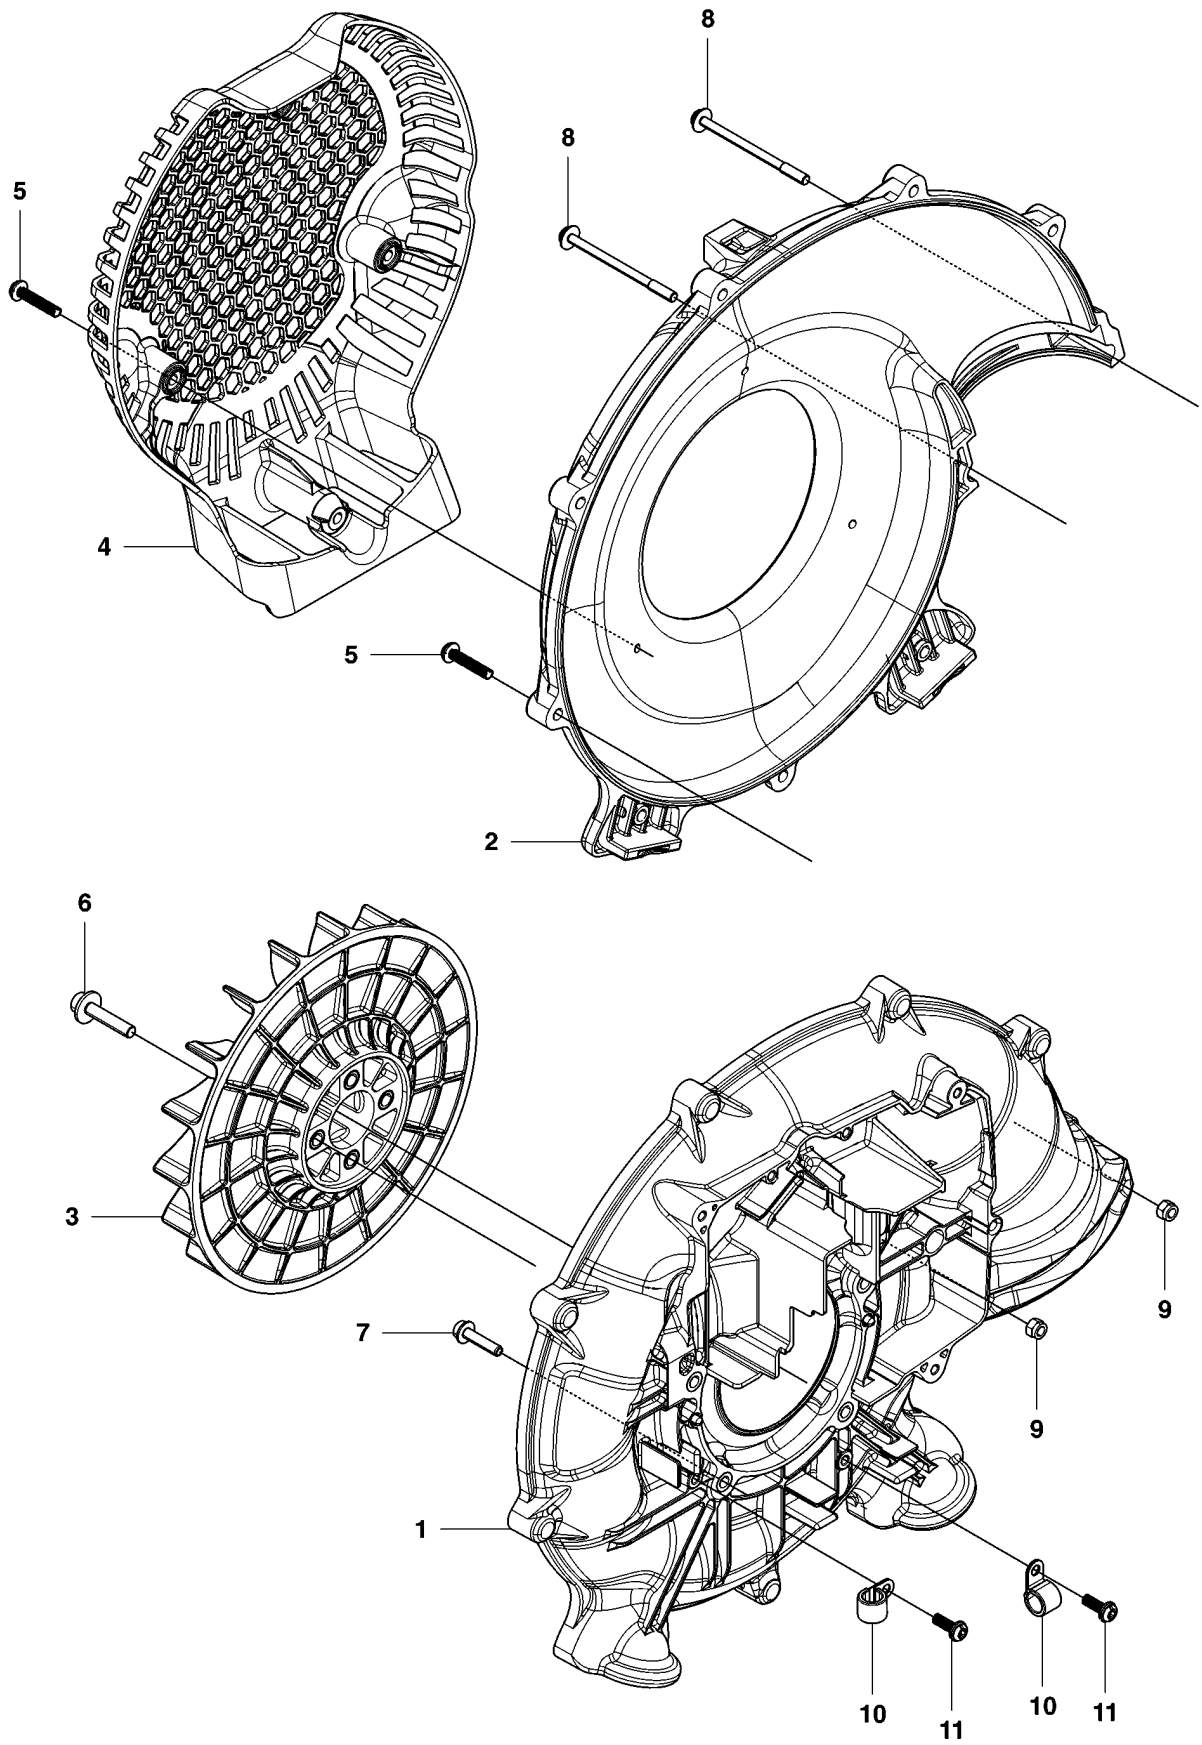

E 130BT

CARBURETOR & AIR FILTER

130 BT, 965102204, 2007-01

Ref	Part No	Description	Remark	QTY KIT
1	504 11 52-01	COVER		1
2	504 11 51-01	KNOB		1
3	504 11 53-01	AIR FILTER		1
4	504 11 66-01	BODY&SCREEN		1
11	504 15 51-01	DECAL		1
12	504 11 65-01	SCREW		2
13	504 11 62-01	GASKET		1
14	504 11 61-01	CARBURETTOR		1
15	504 11 43-01	SCREW		4
16	504 11 63-01	INSULATION		1
17	504 11 64-01	GASKET		1

J 130BT

CYLINDER

130 BT, 965102204, 2007-01

Ref	Part No	Description	Remark	QTY KIT
1	504 11 87-01	CYLINDER		1
2	504 11 88-01	COVER		1
3	504 11 89-01	COVER		1
4	504 11 90-01	GASKET		2
5	504 11 92-01	SCREW		4
6	544 25 66-01	BOLT		4
7	504 11 91-01	GASKET		1

C 130BT

CYLINDER COVER

130 BT, 965102204, 2007-01

Ref	Part No	Description	Remark	QTY KIT
1	504 10 70-01	COVER		1
2	544 26 36-01	SCREW		3
3	504 10 71-01	SCREW		1
4	544 36 34-01	LABEL		1

L 130BT

FAN

130 BT, 965102204, 2007-01

Ref	Part No	Description	Remark	QTY KIT
1	504 12 20-01	FAN HOUSING		1
2	504 14 35-01	FAN HOUSING		1
3	504 12 19-01	FAN		1
4	504 14 44-01	COVER		1
5	544 26 36-01	SCREW		11
6	504 12 18-01	SCREW		4
7	544 25 66-01	BOLT		4
8	544 26 46-01	SCREW		2
9	544 26 47-01	NUT		2
10	504 12 23-01	CLIP		2
11	544 26 43-01	SCREW		2