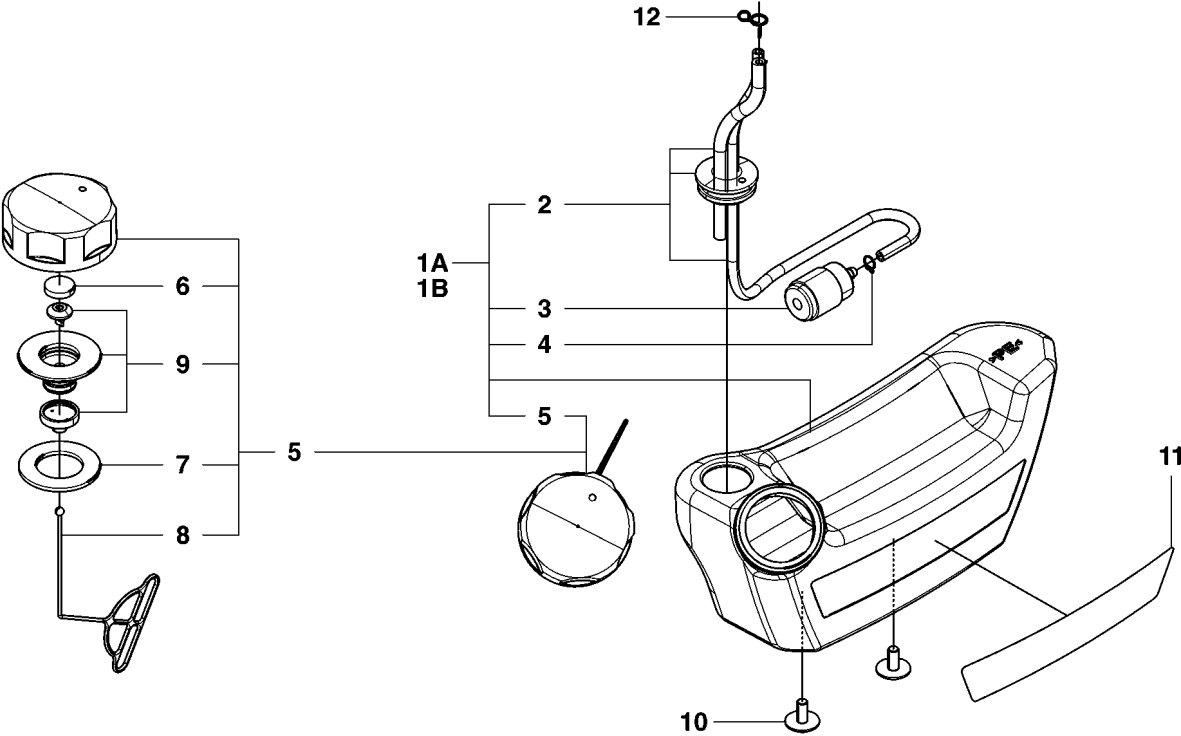

G 130BT

FUEL TANK

130 BT, 965102204, 2007-01

Ref	Part No	Description	Remark	QTY KIT
1A	504 11 74-01	TANK ASSY		1
1B	504 11 75-01	TANK ASSY		1
2	504 11 76-01	HOSE ASSY		1
3	544 27 29-01	FILTER		1
4	544 27 30-01	CLIP		1
5	504 11 77-01	TANK CAP ASSY		1
6	544 27 26-01	FILTER		1
7	544 27 25-01	PACKING		1
8	504 11 79-01	HOLDER		1
9	544 27 24-01	HOLDER		1
10	544 27 31-01	SCREW		2
11	504 11 78-01	DECAL		1
12	544 27 32-01	CLIP		1