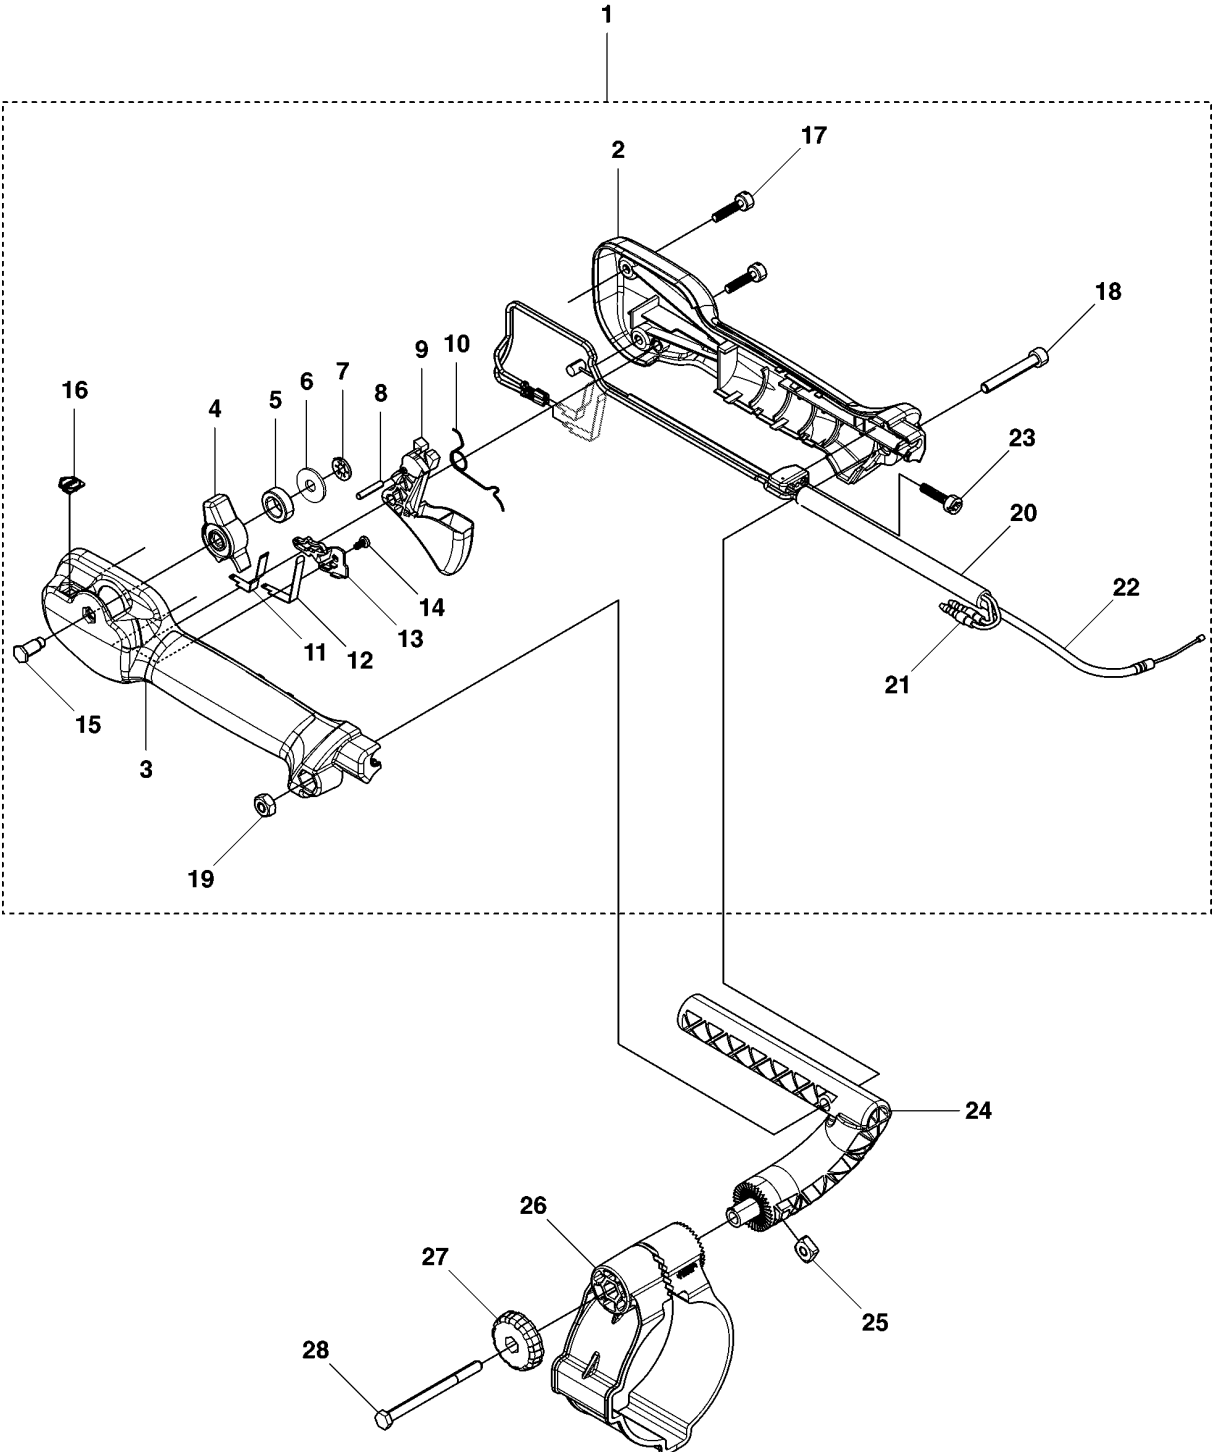

G 130BT

FUEL TANK

130 BT, 965102204, 2007-01

Ref	Part No	Description	Remark	QTY KIT
1A	504 11 74-01	TANK ASSY		1
1B	504 11 75-01	TANK ASSY		1
2	504 11 76-01	HOSE ASSY		1
3	544 27 29-01	FILTER		1
4	544 27 30-01	CLIP		1
5	504 11 77-01	TANK CAP ASSY		1
6	544 27 26-01	FILTER		1
7	544 27 25-01	PACKING		1
8	504 11 79-01	HOLDER		1
9	544 27 24-01	HOLDER		1
10	544 27 31-01	SCREW		2
11	504 11 78-01	DECAL		1
12	544 27 32-01	CLIP		1

B 130BT

HANDLE & CONTROLS

130 BT, 965102204, 2007-01

Ref	Part No	Description	Remark	QTY KIT
1	502 23 73-01	LEVER		1
2	537 14 25-01	CASE		1
3	537 14 20-01	CASE		1
4	537 14 10-01	LEVER		1
5	537 37 39-01	SPRING		1
6	734 11 47-41	WASHER		1
7	735 58 35-01	WASHER		1
8	720 12 36-20	PARALLEL PIN		1
9	537 16 08-01	THROTTLE TRIGGER		1
10	537 17 42-01	SPRING THROTTLE TRIG		1
11	537 22 62-01	CONNECTOR		1
12	537 22 63-01	CONNECTOR		1
13	537 21 64-01	STOPPER		1
14	503 21 29-06	SCREW CCRPANT		1
15	537 14 12-01	SHAFT		1
16	537 27 77-01	PLATE		1
17	503 21 66-18	SCREW IH SCT		2
18	503 20 07-35	SCREW IH SCFM		1
19	503 22 10-13	HEXAGON NUT		1
20	502 23 74-01	TUBE		1
21	544 27 53-01	CORD		1
22	502 23 75-01	CABLE		1
23	544 27 51-01	SCREW		1
24	537 26 02-01	STAY		1
25	503 22 65-04	SQUARE NUT		1
26	544 27 59-02	HOLDER		1
27	502 20 40-01	KNOB		1
28	725 23 44-51	SCREW EHHM		1