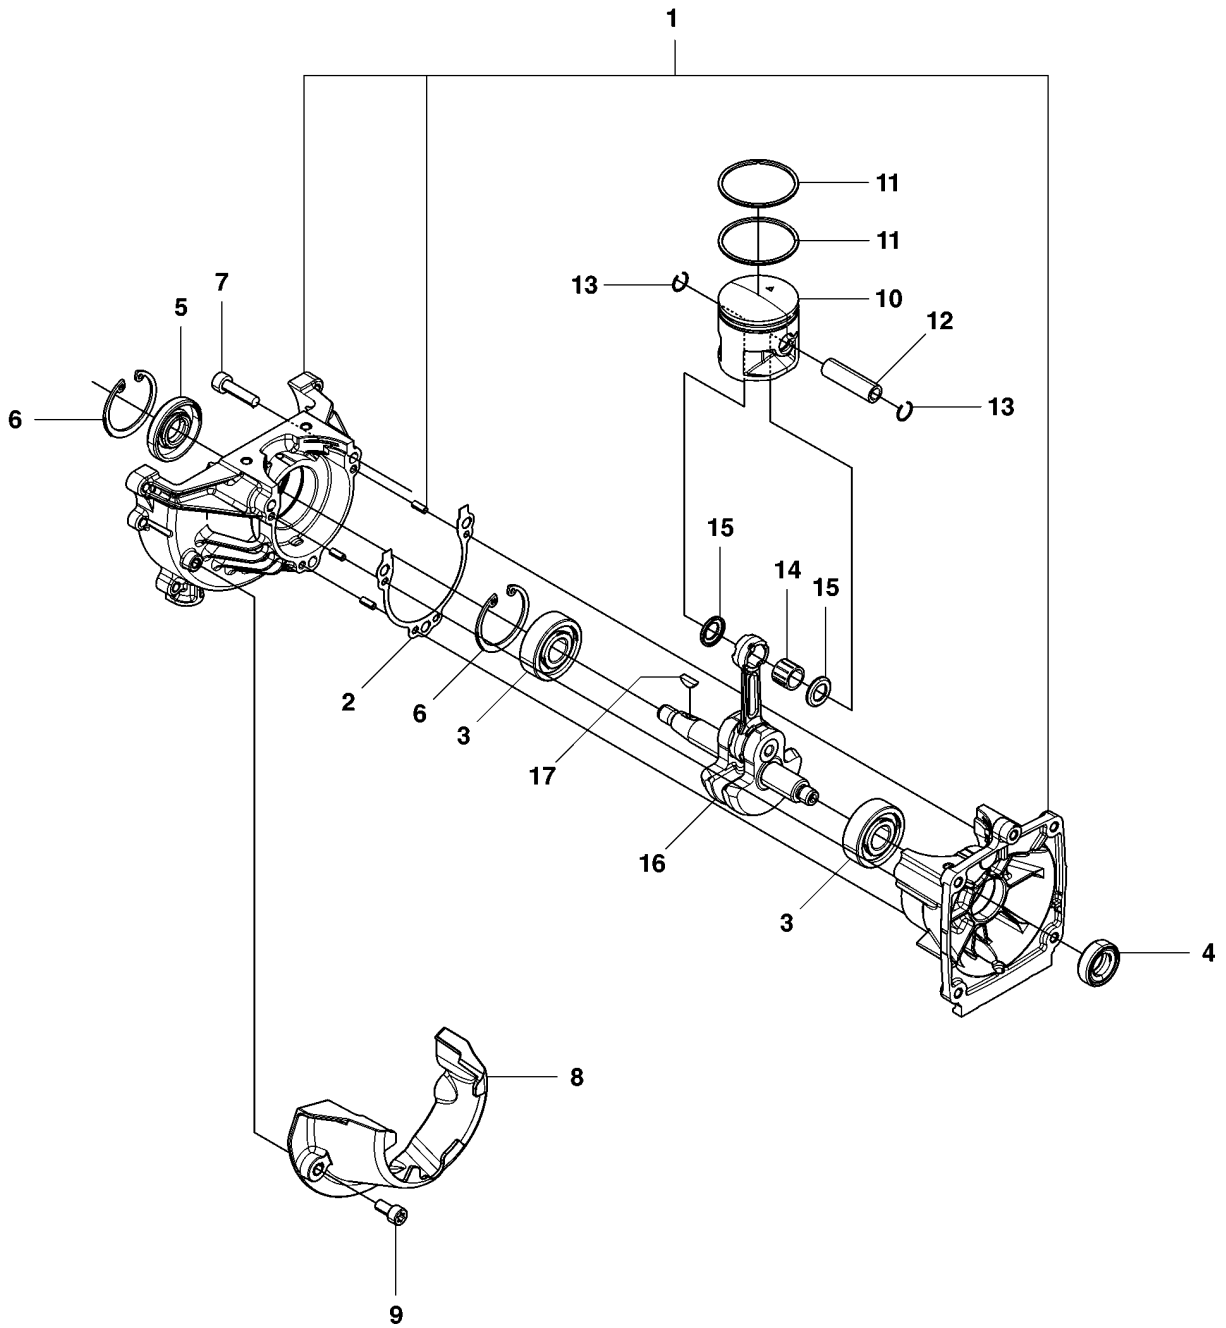

K 130BT

PISTON & CRANKSHAFT

130 BT, 965102204, 2007-01

Ref	Part No	Description	Remark	QTY KIT
1	504 11 94-01	CRANKCASE		1
2	504 12 12-01	GASKET		1
3	504 12 14-01	BEARING		2
4	504 12 15-01	SEALING		1
5	504 12 13-01	SEALING		1
6	504 12 10-01	SNAP RING		2
7	504 12 11-01	SCREW		3
8	504 11 95-01	COVER		1
9	504 11 96-01	SCREW		2
10	504 12 03-01	PISTON		1
11	504 12 05-01	PISTON RING		2
12	504 12 06-01	PISTON PIN		1
13	504 12 09-01	SNAP RING		2
14	504 12 01-01	BEARING		1
15	504 12 02-01	WASHER		2
16	504 11 93-01	CRANKSHAFT		1
17	544 26 00-01	KEY		1