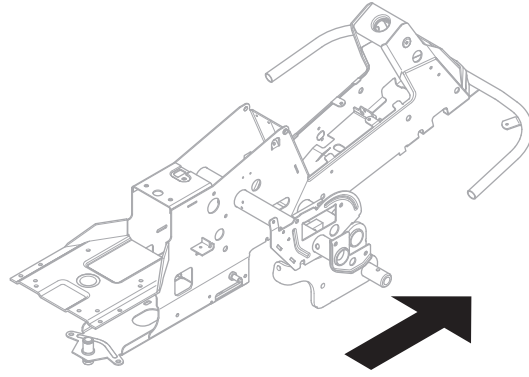

Q 965 09 43-01 RIDER R13C
965 09 44-01 RIDER R15C
WHEELS & TIRES

965 09 43-01 RIDER R13C
965 09 44-01 RIDER R15C
WHEELS & TIRES

Pos.	Compl No.	Part No.	Description	Qty.	Notes
1		544 12 62-01		2	
2	544 12 62-01	544 11 43-01		1	
3	544 12 62-01	535 46 00-01		1	
4	544 12 62-01	506 57 43-01		1	
5		544 12 63-01		2	
6	544 12 63-01	544 11 42-01		1	
7	544 12 63-01	535 46 00-01		1	
8	544 12 63-01	506 57 43-01		1	
9		506 50 48-03		2	
10		506 59 62-03		2	
11		506 50 48-05		4	
12		506 89 90-01		4	
13		544 35 35-01		2	
14		544 35 35-02		2