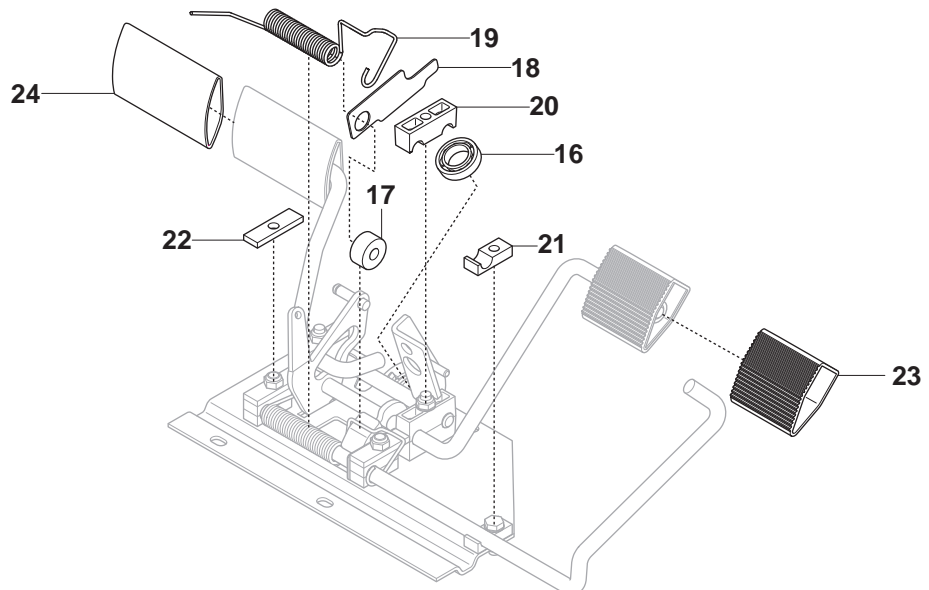

N 965 09 43-01 RIDER R13C
965 09 44-01 RIDER R15C
PEDALS

PEDALS