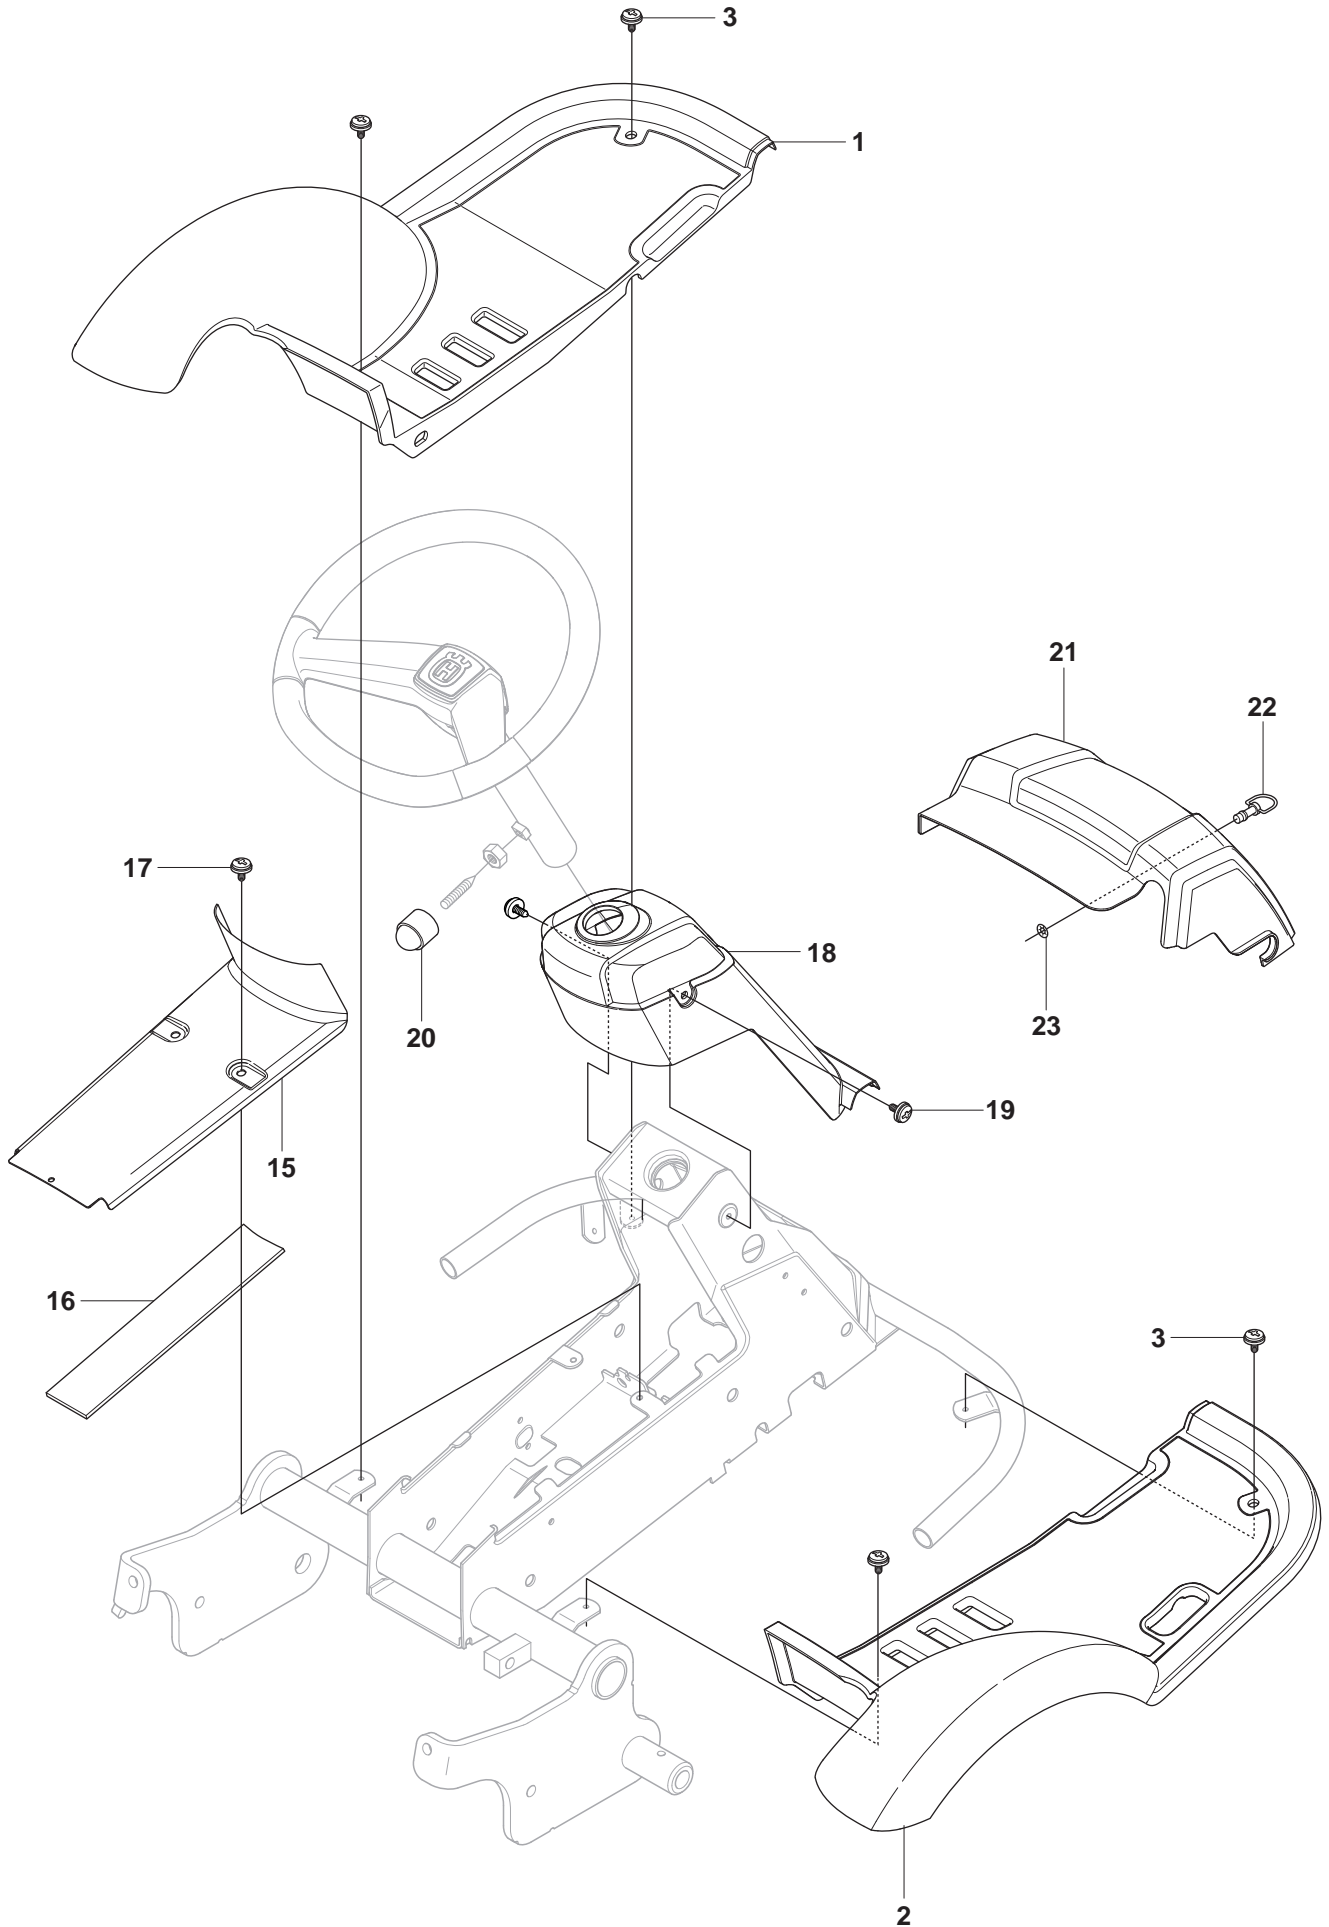

C2 965 09 43-01 RIDER R13C
965 09 44-01 RIDER R15C
COVER