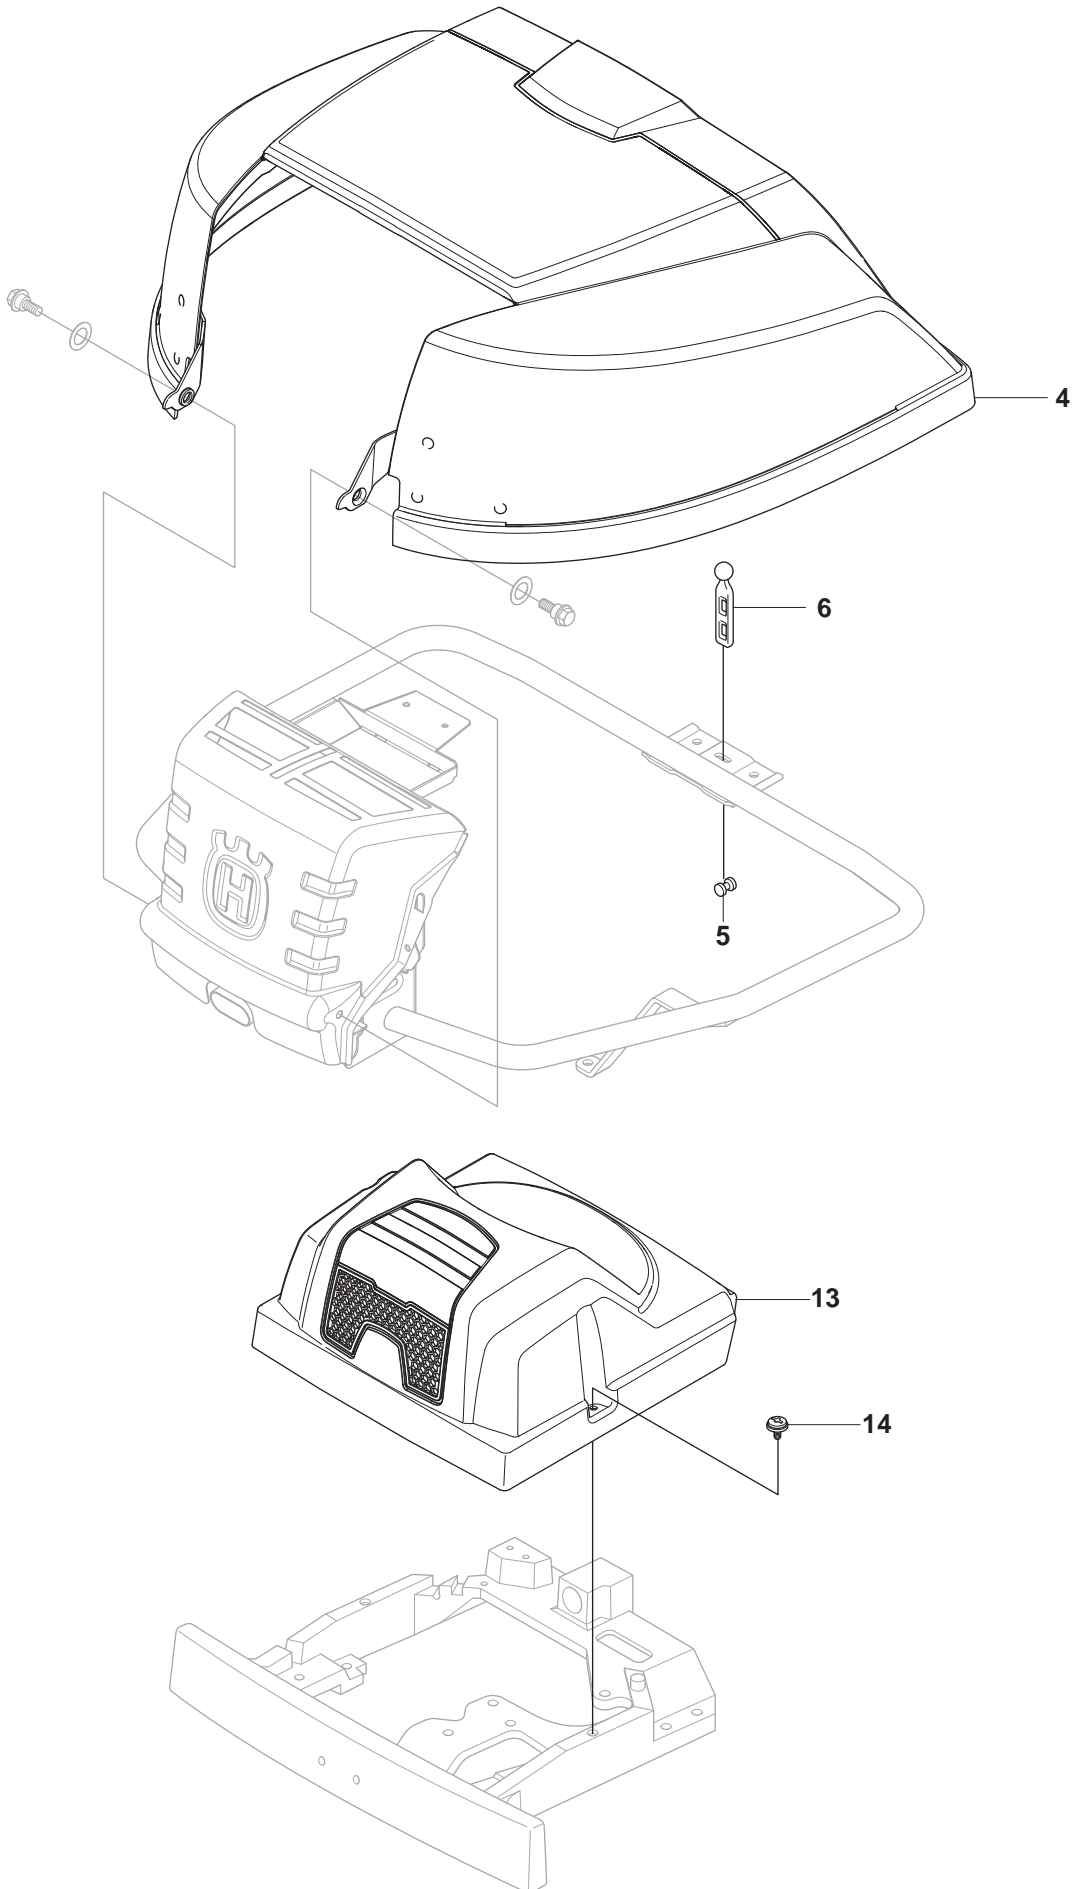

B

965 09 43-01 RIDER R13C
965 09 44-01 RIDER R15C
FUEL SYSTEM

Pos.	Compl No.	Part No.	Description	Qty.	Notes
1		535 50 13-01		1	
2		544 32 93-01		1	
3		732 21 16-01		2	
4		734 11 56-01		1	
5		506 67 33-01		1	
6		506 94 67-07		1	
7		535 46 97-01		2	
8		725 23 64-61		1	
9		501 02 03-01		1	
10		725 24 93-71		2	

C1

965 09 43-01 RIDER R13C
965 09 44-01 RIDER R15C
COVER