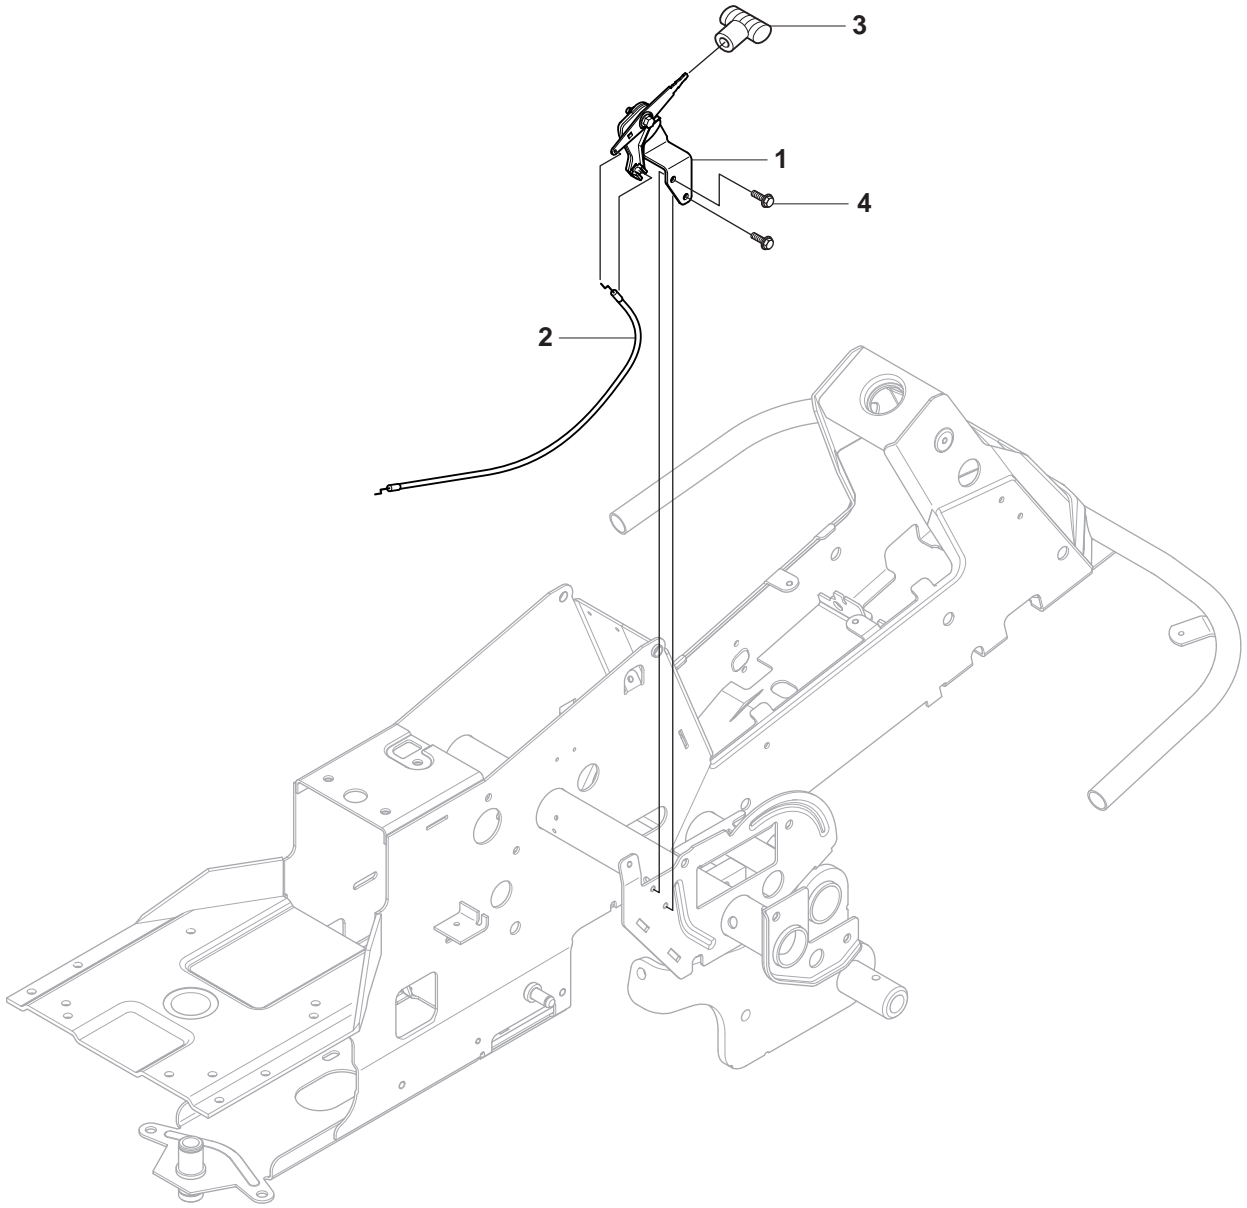

M 965 09 43-01 RIDER R13C
965 09 44-01 RIDER R15C
CONTROLS

M 965 09 43-01 RIDER R13C
965 09 44-01 RIDER R15C
CONTROLS

Pos.	Compl No.	Part No.	Description	Qty.	Notes
1		544 30 15-01		1	
2		544 30 17-01		1	
3		506 88 91-01		1	
4		725 23 68-61		2