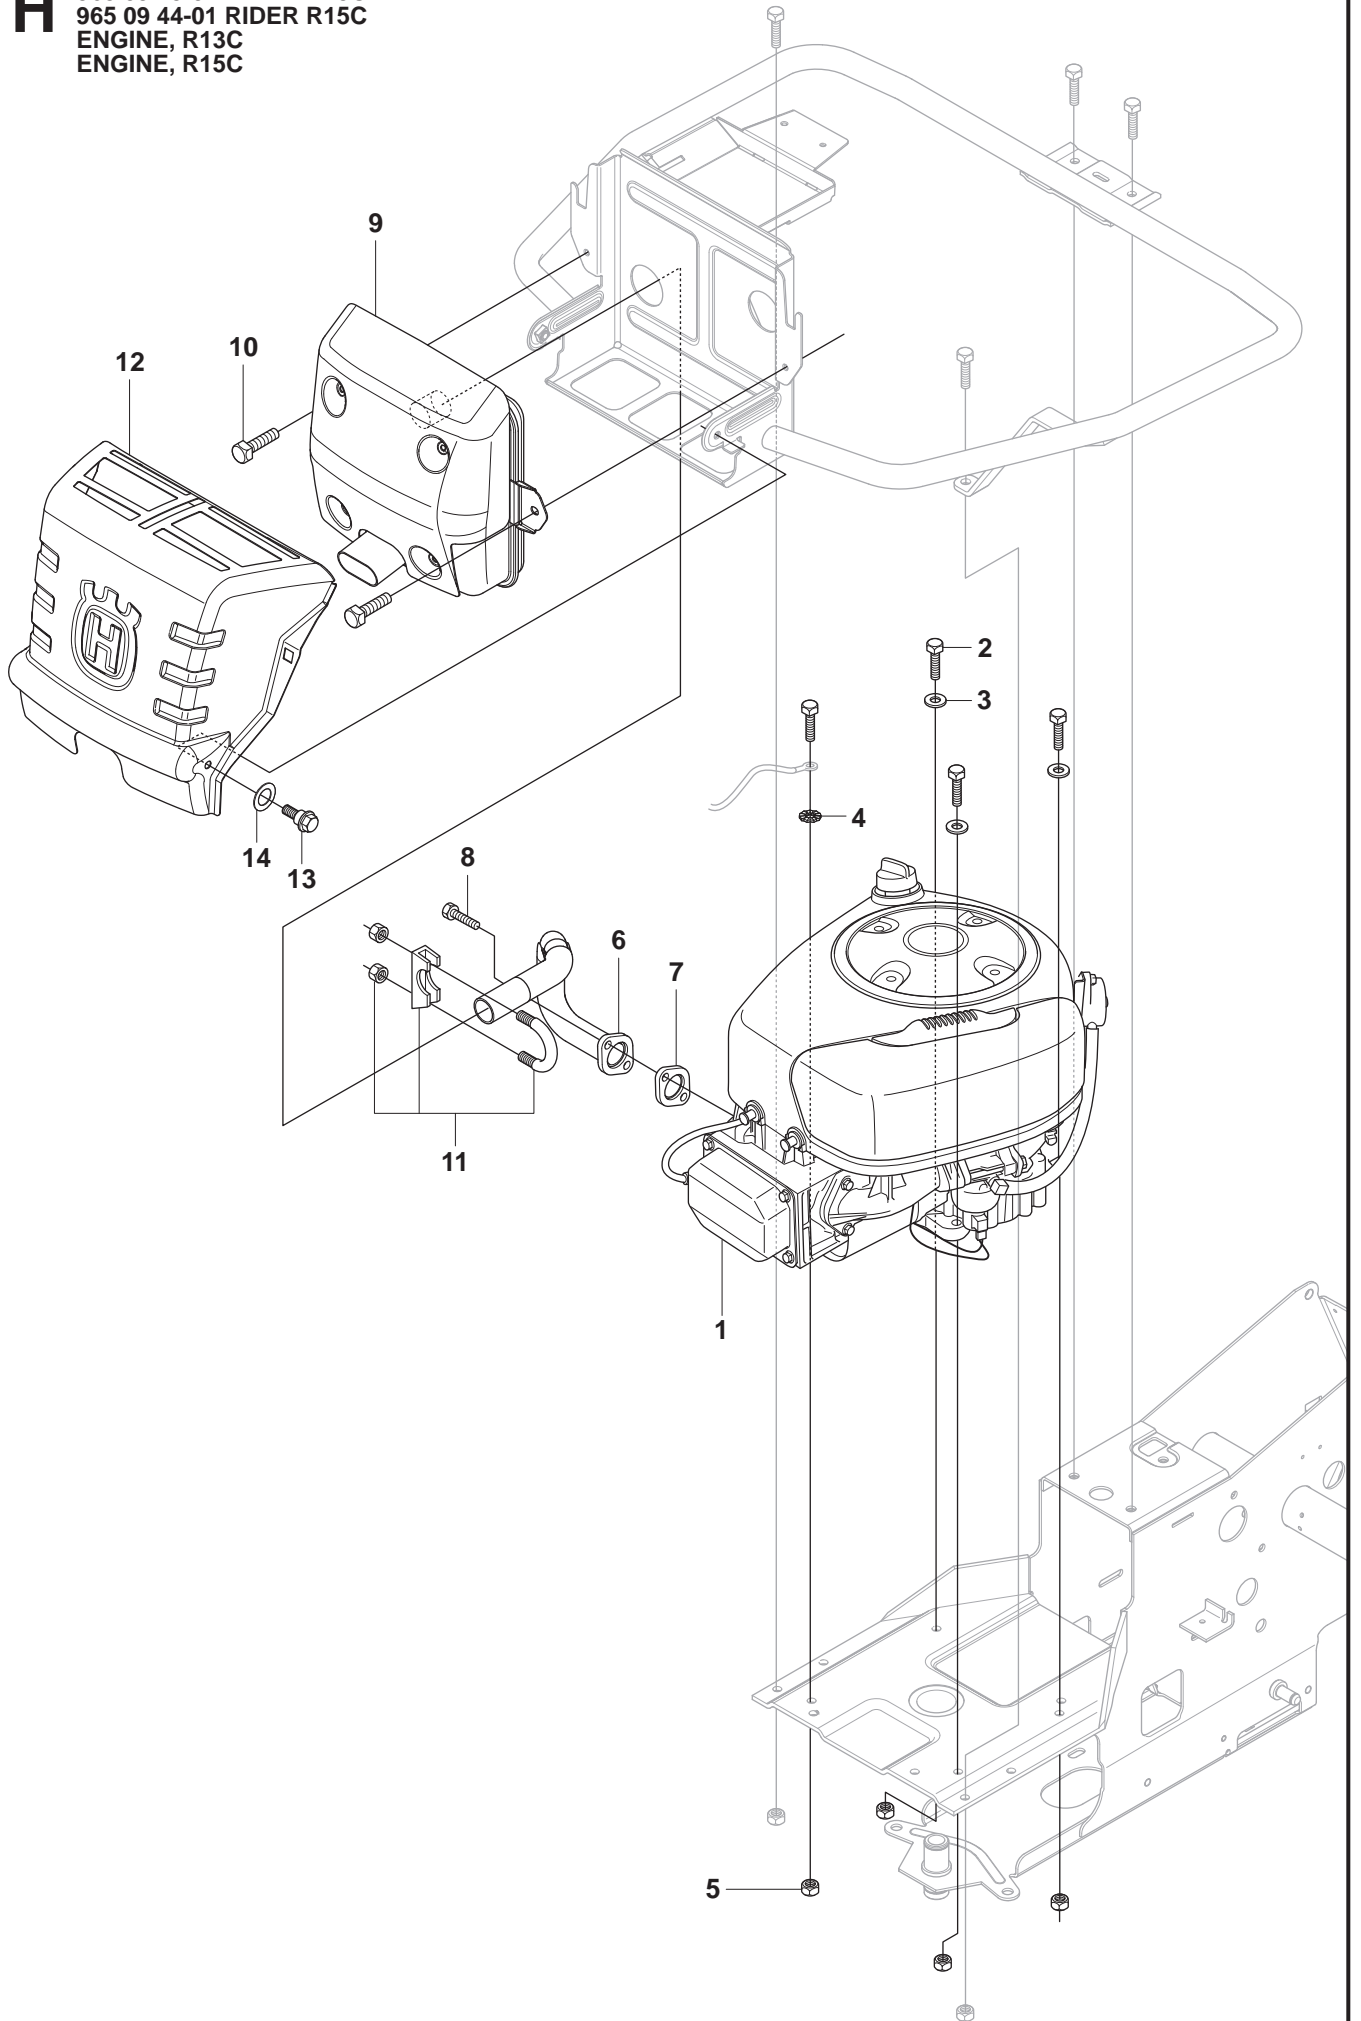

H

965 09 43-01 RIDER R13C
965 09 44-01 RIDER R15C
ENGINE, R13C
ENGINE, R15C

H 965 09 43-01 RIDER R13C
ENGINE

Pos.	Compl No.	Part No.	Description	Qty.	Notes
1		535 49 49-01		1	
2		725 24 57-51		4	
3		734 11 64-01		3	
4		735 21 64-00		1	
5		732 21 18-01		4	
6		535 50 06-01		1	
7		506 91 45-01		1	
8		506 55 63-01		2	
9		544 33 57-01		1	
10		725 23 64-61		2	
11		506 66 84-01		1	
12		544 24 83-01		1	
13		506 59 74-01		2	
14		506 83 94-01		2	

H 965 09 44-01 RIDER R15C
ENGINE

Pos.	Compl No.	Part No.	Description	Qty.	Notes
1		544 45 28-01		1	
2		725 24 57-51		4	
3		734 11 64-01		3	
4		735 21 64-00		1	
5		732 21 18-01		4	
6		535 50 06-02		1	
7		506 91 45-01		1	
8		506 55 63-01		2	
9		544 33 57-01		1	
10		725 23 64-61		2	
11		506 66 84-01		1	
12		544 24 83-01		1	
13		506 59 74-01		2	
14		506 83 94-01		2