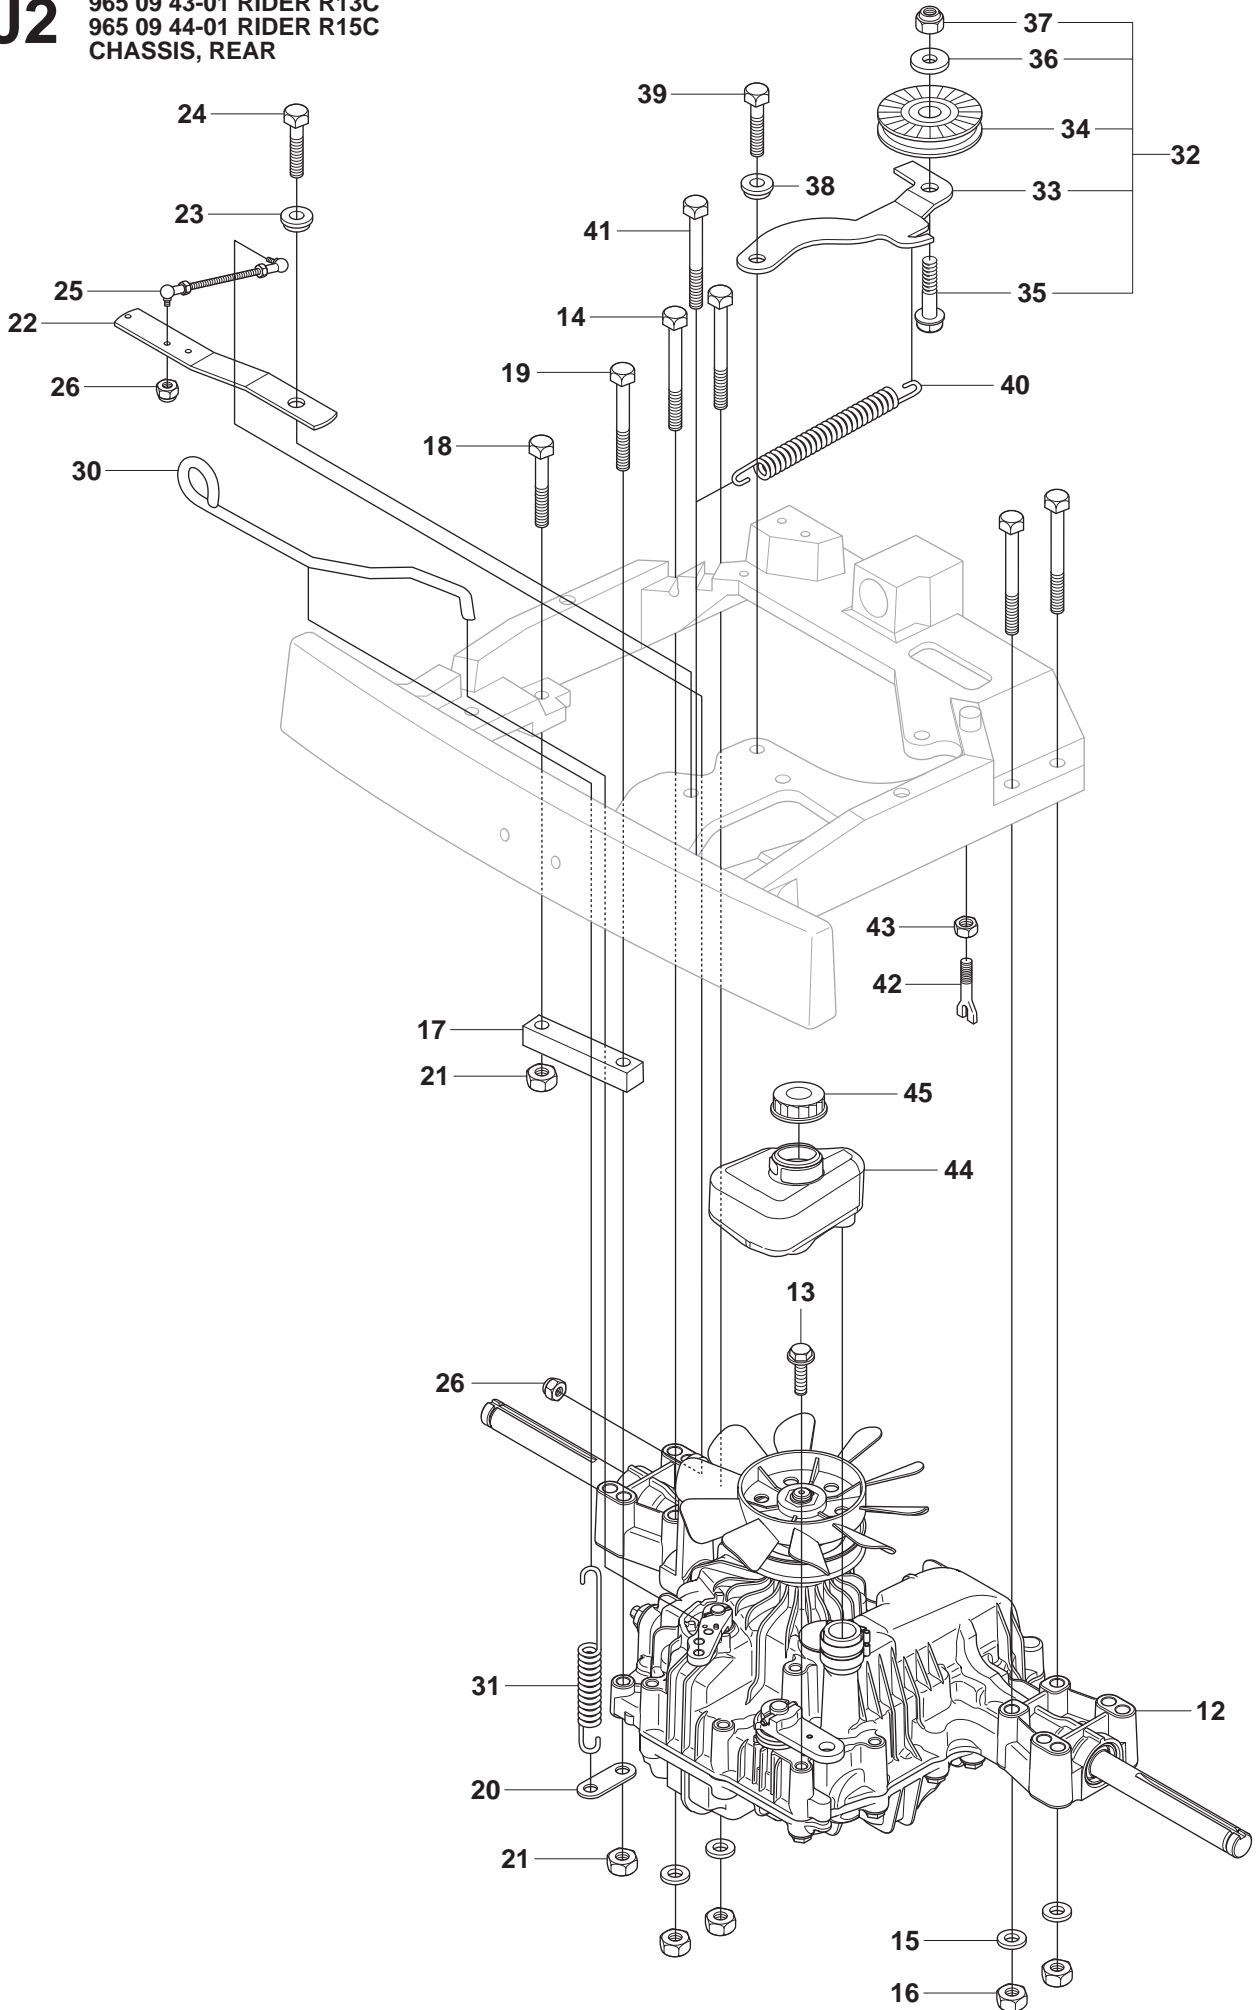

J2

965 09 43-01 RIDER R13C
965 09 44-01 RIDER R15C
CHASSIS, REAR

J

**965 09 43-01 RIDER R13C
965 09 44-01 RIDER R15C
CHASSIS, REAR**

Pos.	Compl No.	Part No.	Description	Qty.	Notes
1		506 98 58-03		1	J1
2		738 21 05-04		1	J1
3		738 21 10-04		1	J1
4		735 31 40-10		1	J1
5		735 31 26-00		1	J1
6		506 98 59-01		1	J1
7		735 31 26-00		2	J1
8		506 77 34-01		2	J1
9		740 68 14-21		1	J1
10		535 40 60-01		1	J1
11	535 40 60-01	506 98 61-02		2	J1
12		506 98 63-01		1	J2
13		506 55 83-02		1	J2
14		725 24 67-51		4	J2
15		734 11 64-01		4	J2
16		731 23 18-01		4	J2
17		506 98 72-01		1	J2
18		725 24 59-51		1	J2
19		725 24 62-51		1	J2
20		506 59 93-01		1	J2
21		731 23 18-01		2	J2
22		506 98 74-03		1	J2
23		506 91 87-02		1	J2
24		725 24 51-51		1	J2
25		506 98 75-01		1	J2
26		732 21 14-01		2	J2
27		506 98 77-01		1	J1
28		506 56 65-01		1	J1
29		725 23 64-61		1	J1
30		506 98 82-01		1	J2
31		506 83 43-01		1	J2
32		506 98 84-01		1	J2
33	506 98 84-01	506 98 85-01		1	J2
34	506 98 84-01	506 94 69-01		1	J2
35	506 98 84-01	725 24 55-51		1	J2
36	506 98 84-01	734 11 64-41		1	J2
37	506 98 84-01	732 21 18-01		1	J2
38		506 91 87-02		1	J2
39		725 24 51-51		1	J2
40		506 98 86-01		1	J2
41		725 24 64-51		1	J2
42		506 98 88-01		1	J2
43		731 23 20-51		1	J2
44		506 98 90-01		1	J2
45		506 98 80-01		1	J2
46		506 88 99-01		1	J1
47		725 24 93-71		2	J1