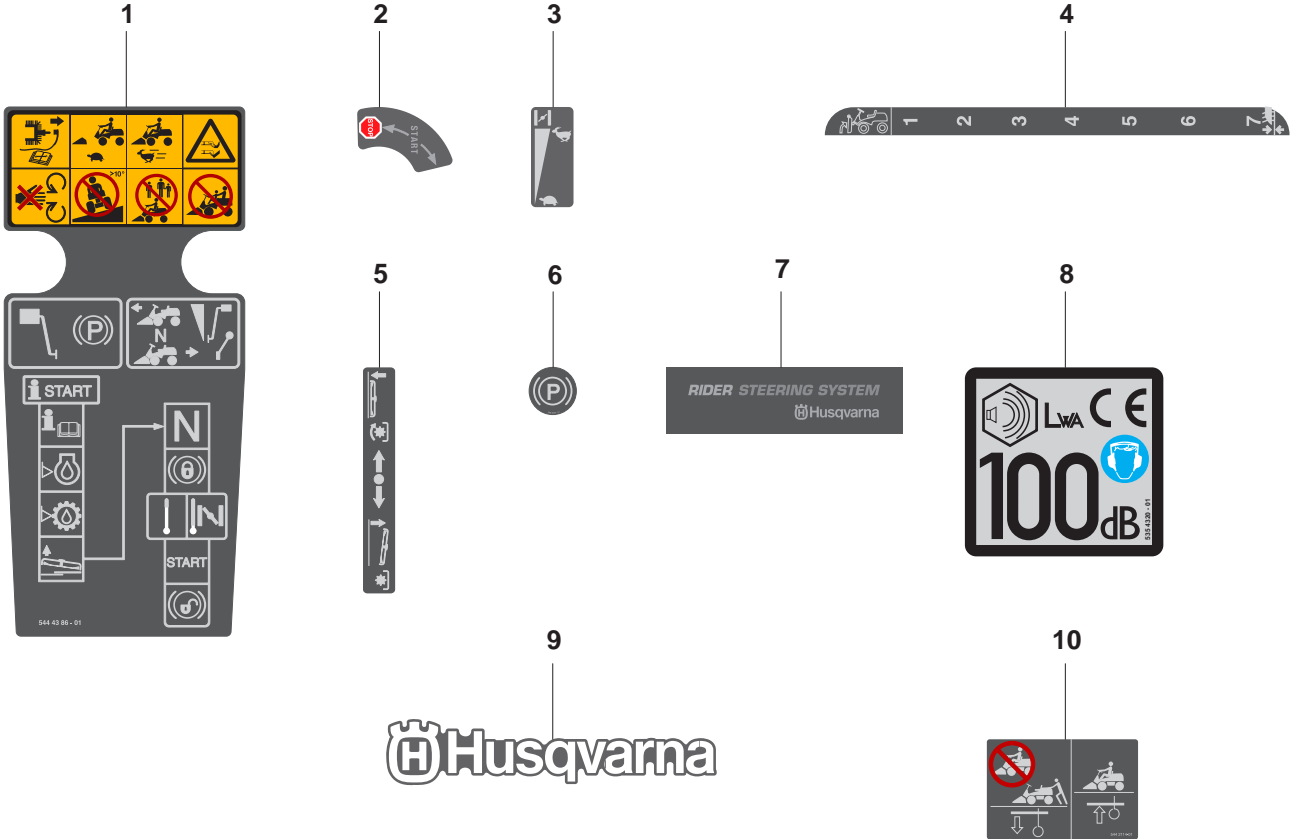

R 965 09 43-01 RIDER R13C
965 09 44-01 RIDER R15C
DECALS, R13C
DECALS, R15C

R 965 09 43-01 RIDER R13C
DECALS, R13C

Pos.	Compl No.	Part No.	Description	Qty.	Notes
1		544 43 86-01		1	
2		544 43 87-01		1	
3		544 43 88-01		1	
4		544 43 90-01		1	
5		544 43 92-01		1	
6		506 58 45-01		1	
7		544 83 36-01		1	
8		535 43 20-01		1	
9		544 39 11-02		1	
10		544 21 14-01	NEW PART	1	
11		544 43 94-01		1	LEFT
12		544 43 94-02		1	RIGHT

R 965 09 44-01 RIDER R15C
DECALS, R15C

Pos.	Compl No.	Part No.	Description	Qty.	Notes
1		544 43 86-01		1	
2		544 43 87-01		1	
3		544 43 88-01		1	
4		544 43 90-01		1	
5		544 43 92-01		1	
6		506 58 45-01		1	
7		544 83 36-01		1	
8		535 43 20-01		1	
9		544 39 11-02		1	
10		544 21 14-01	NEW PART	1	
13		544 43 95-01		1	LEFT
14		544 43 95-02		1	RIGHT