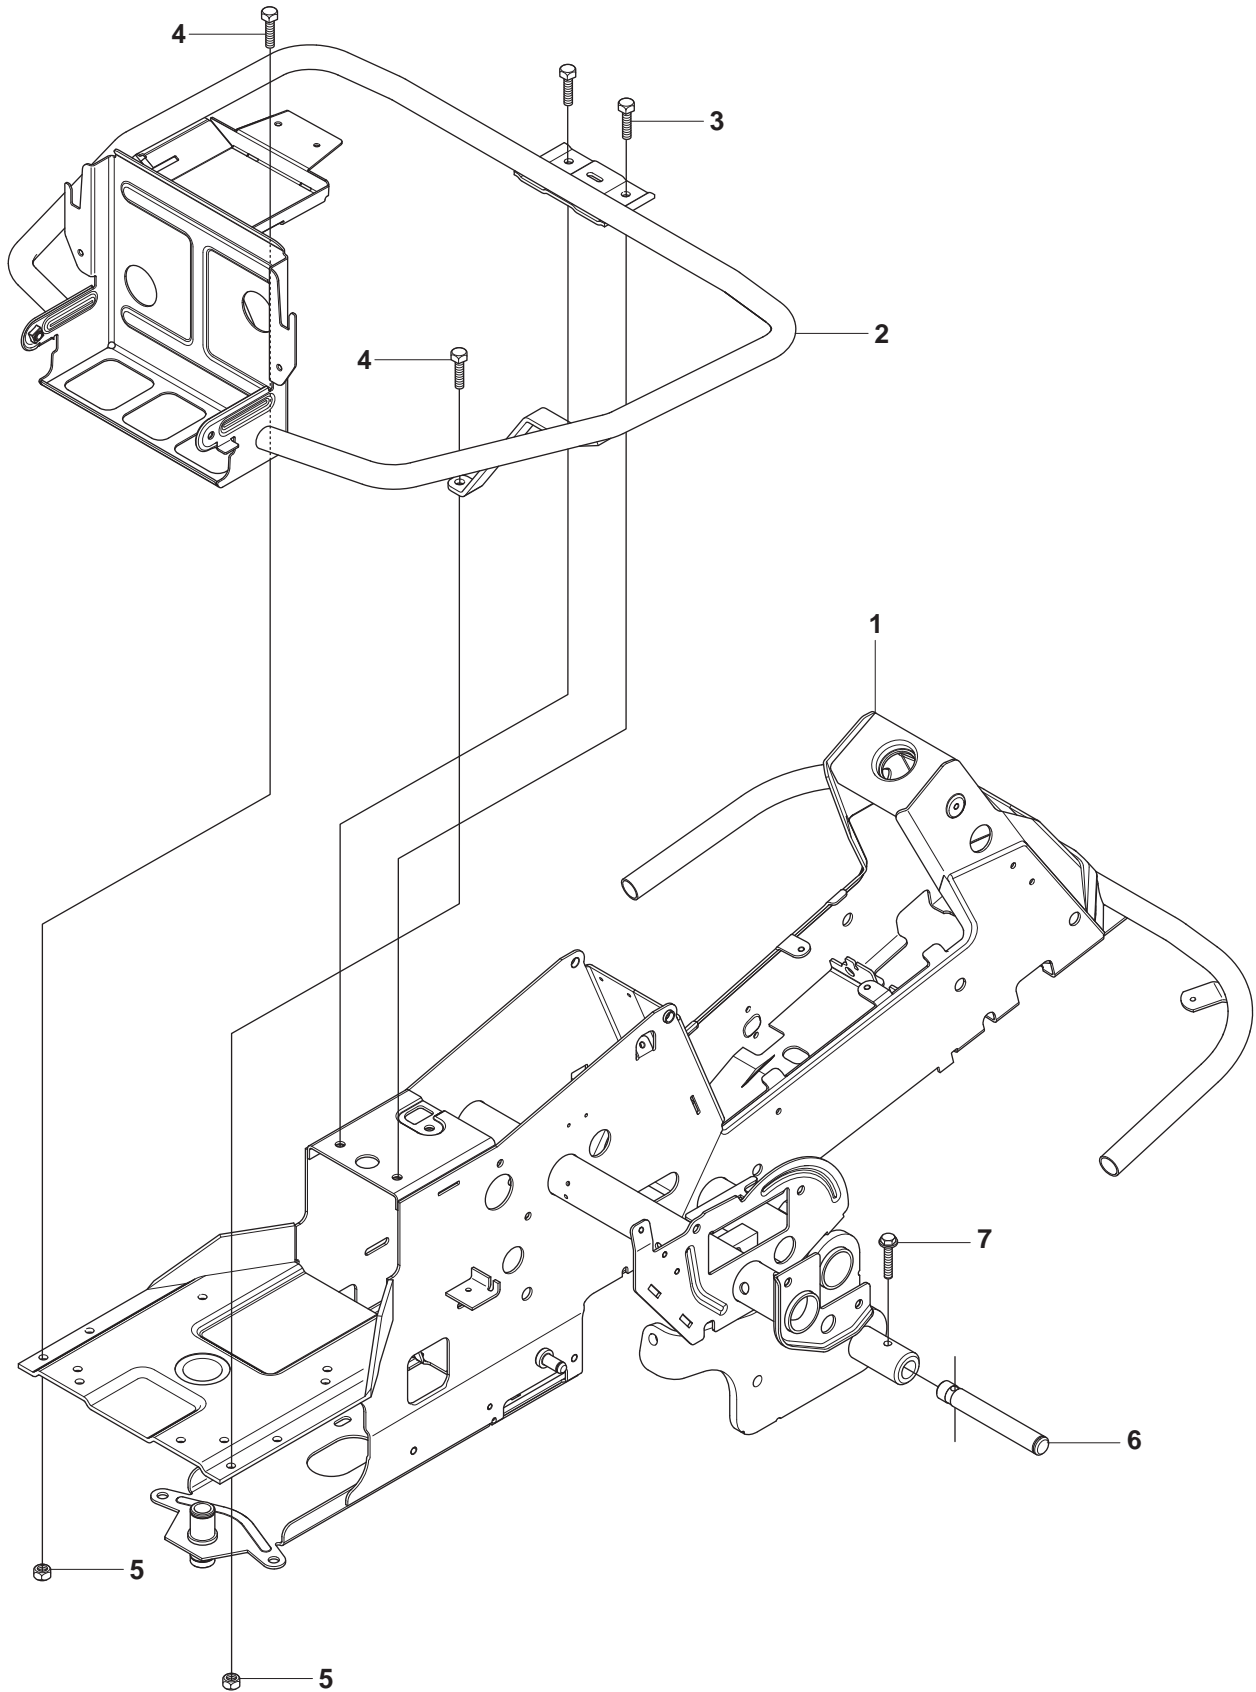

F 965 09 43-01 RIDER R13C
965 09 44-01 RIDER R15C
CHASSIS

F

965 09 43-01 RIDER R13C
965 09 44-01 RIDER R15C
CHASSIS

Pos.	Compl No.	Part No.	Description	Qty.	Notes
1		544 84 23-01		1	
2		544 24 45-01		1	
3		506 57 01-03		2	
4		725 24 51-71		2	
5		732 21 18-01		2	
6		535 47 08-01		2	
7		725 24 59-61		2