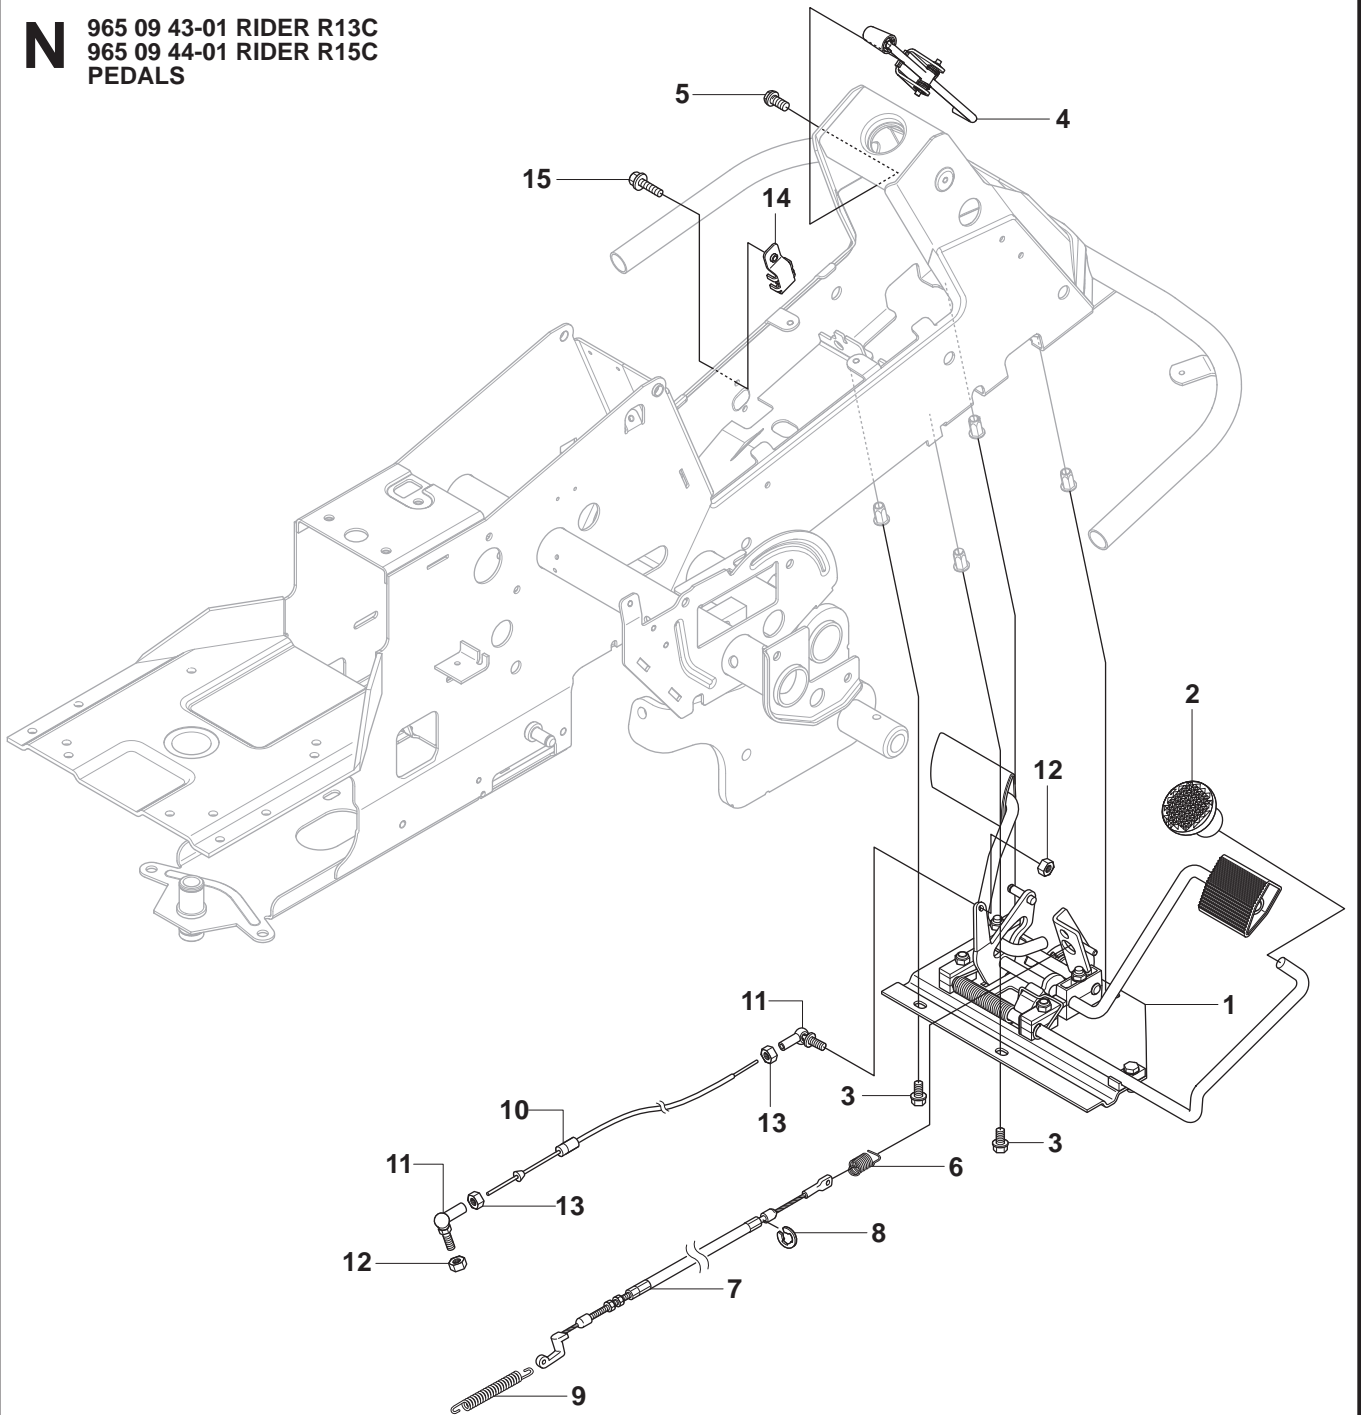

N 965 09 43-01 RIDER R13C
965 09 44-01 RIDER R15C
PEDALS

PEDALS

N 965 09 43-01 RIDER R13C
965 09 44-01 RIDER R15C
PEDALS

Pos.	Compl No.	Part No.	Description	Qty.	Notes
1		544 12 60-01		1	
2		535 47 37-01		1	
3		506 57 01-04		4	
4		544 40 31-01		1	
5		725 23 64-61		2	
6		506 94 63-01		1	
7		506 99 27-01		1	
8		735 31 09-20		1	
9		506 53 56-03		1	
10		506 82 72-02		1	
11		506 55 73-01		2	
12		732 21 14-01		2	
13		731 23 14-01		2	
14		544 34 17-01		1	
15		725 23 64-61		1	
16	544 12 60-01	738 21 02-04		1	
17	544 12 60-01	535 48 02-01		1	
18	544 12 60-01	535 48 06-01		1	
19	544 12 60-01	535 48 07-01		1	
20	544 12 60-01	535 48 08-01		4	
21	544 12 60-01	535 48 09-01		1	
22	544 12 60-01	535 48 10-01		1	
23	544 12 60-01	535 47 88-01		1	
24	544 12 60-01	535 47 88-02		1