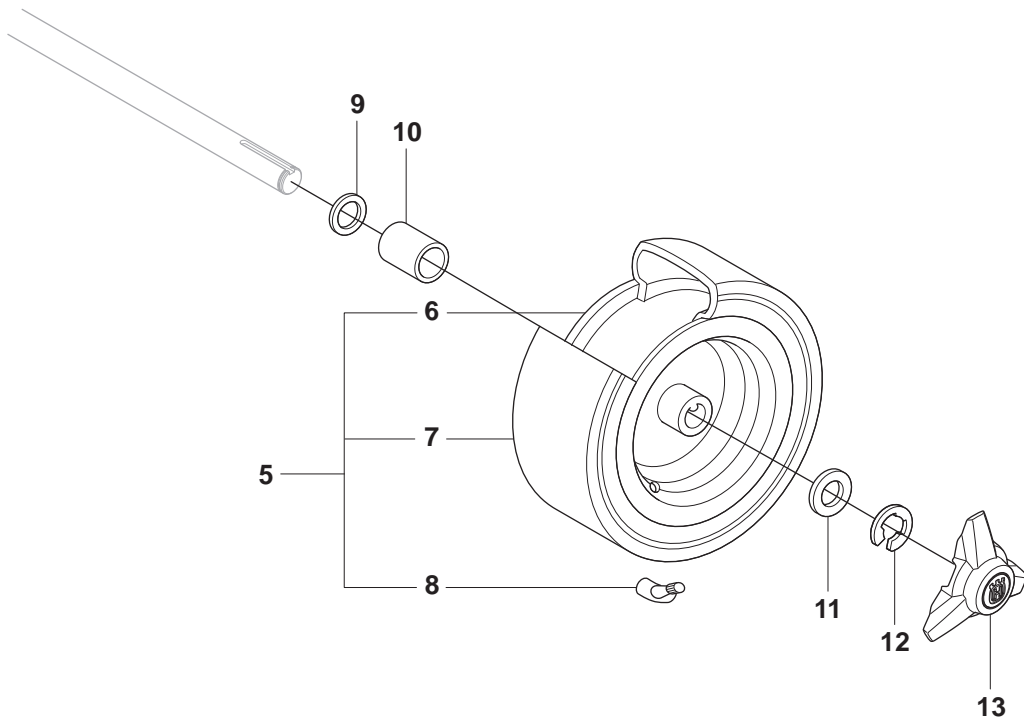

Q 965 09 43-01 RIDER R13C
965 09 44-01 RIDER R15C
WHEELS & TIRES

965 09 43-01 RIDER R13C
965 09 44-01 RIDER R15C
WHEELS & TIRES

Pos.	Compl No.	Part No.	Description	Qty.	Notes
1		544 12 62-01		2	
2	544 12 62-01	544 11 43-01		1	
3	544 12 62-01	535 46 00-01		1	
4	544 12 62-01	506 57 43-01		1	
5		544 12 63-01		2	
6	544 12 63-01	544 11 42-01		1	
7	544 12 63-01	535 46 00-01		1	
8	544 12 63-01	506 57 43-01		1	
9		506 50 48-03		2	
10		506 59 62-03		2	
11		506 50 48-05		4	
12		506 89 90-01		4	
13		544 35 35-01		2	
14		544 35 35-02		2