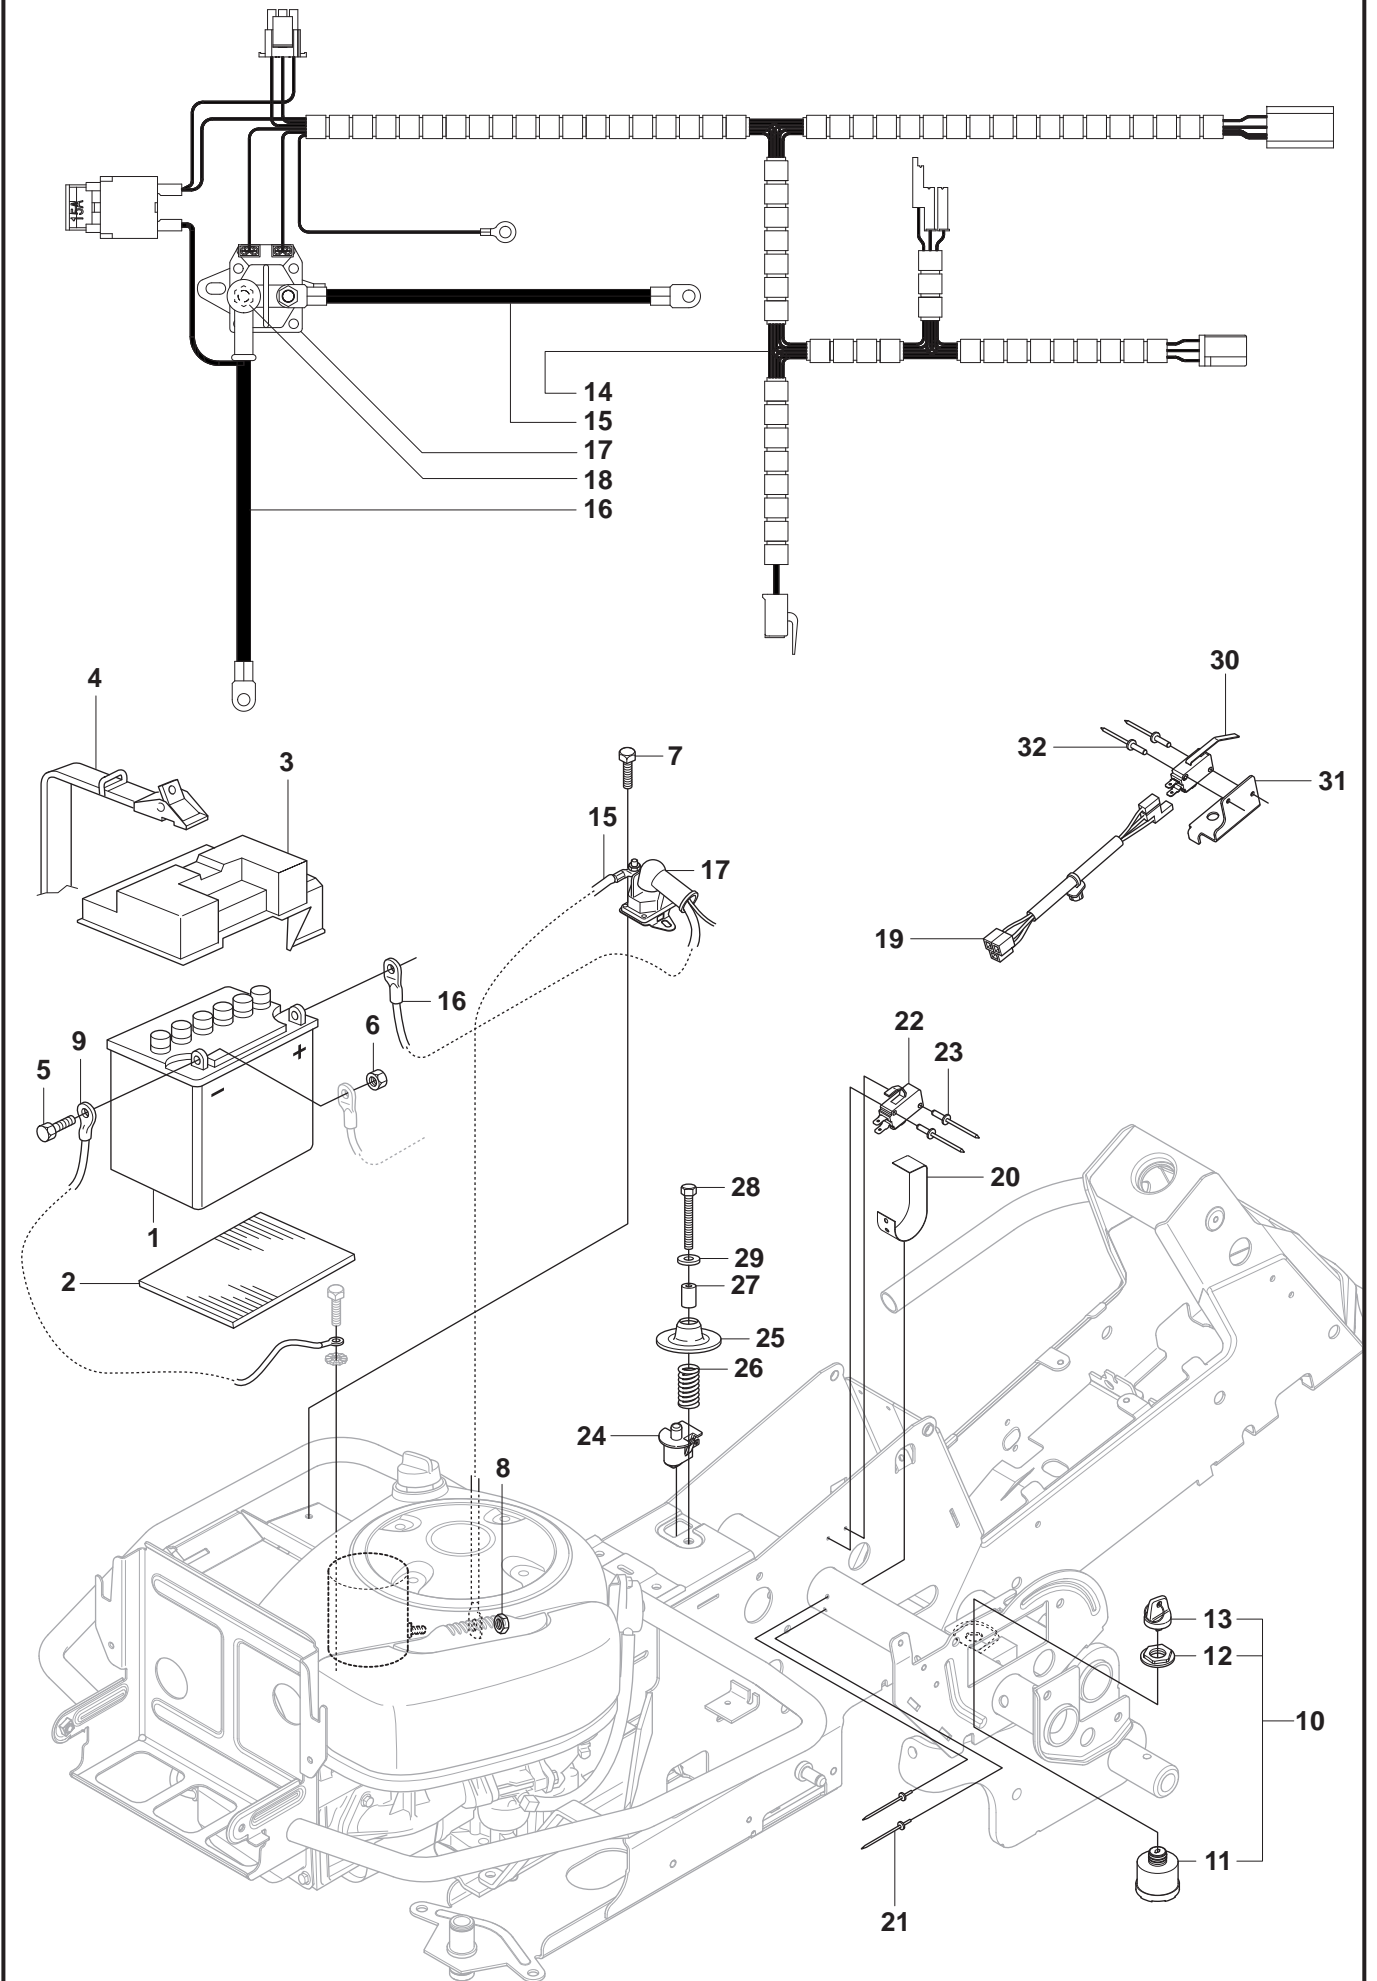

P 965 09 43-01 RIDER R13C
965 09 44-01 RIDER R15C
ELECTRICAL

P

**965 09 43-01 RIDER R13C
965 09 44-01 RIDER R15C
ELECTRICAL**

Pos.	Compl No.	Part No.	Description	Qty.	Notes
1		506 78 88-01		1	
2		535 44 11-01		1	
3		506 80 99-01		1	
4		506 83 68-02		1	
5		725 23 70-71		1	
6		731 23 16-01		1	
7		725 23 64-61		1	
8		506 89 98-01		1	
9		544 96 76-01		1	
10		544 44 21-01		1	
11	544 44 21-01	544 44 22-01		1	
12	544 44 21-01	544 44 23-01		1	
13	544 44 21-01	544 44 24-01		1	
14		544 92 63-01		1	
15		544 92 86-01		1	
16		544 92 61-01		1	
17		544 43 98-01		1	
18		506 89 98-01		2	
19		544 89 22-01		1	
20		506 90 93-01		1	
21		722 78 39-02		2	
22		535 46 91-01		1	
23		544 44 07-01		2	
24		506 90 96-01		1	
25		506 90 97-01		1	
26		544 44 12-01		1	
27		506 90 99-02		1	
28		725 24 60-51		1	
29		734 11 64-01		1	
30		544 41 55-01		1	
31		544 41 57-01		1	
32		544 44 07-01		2