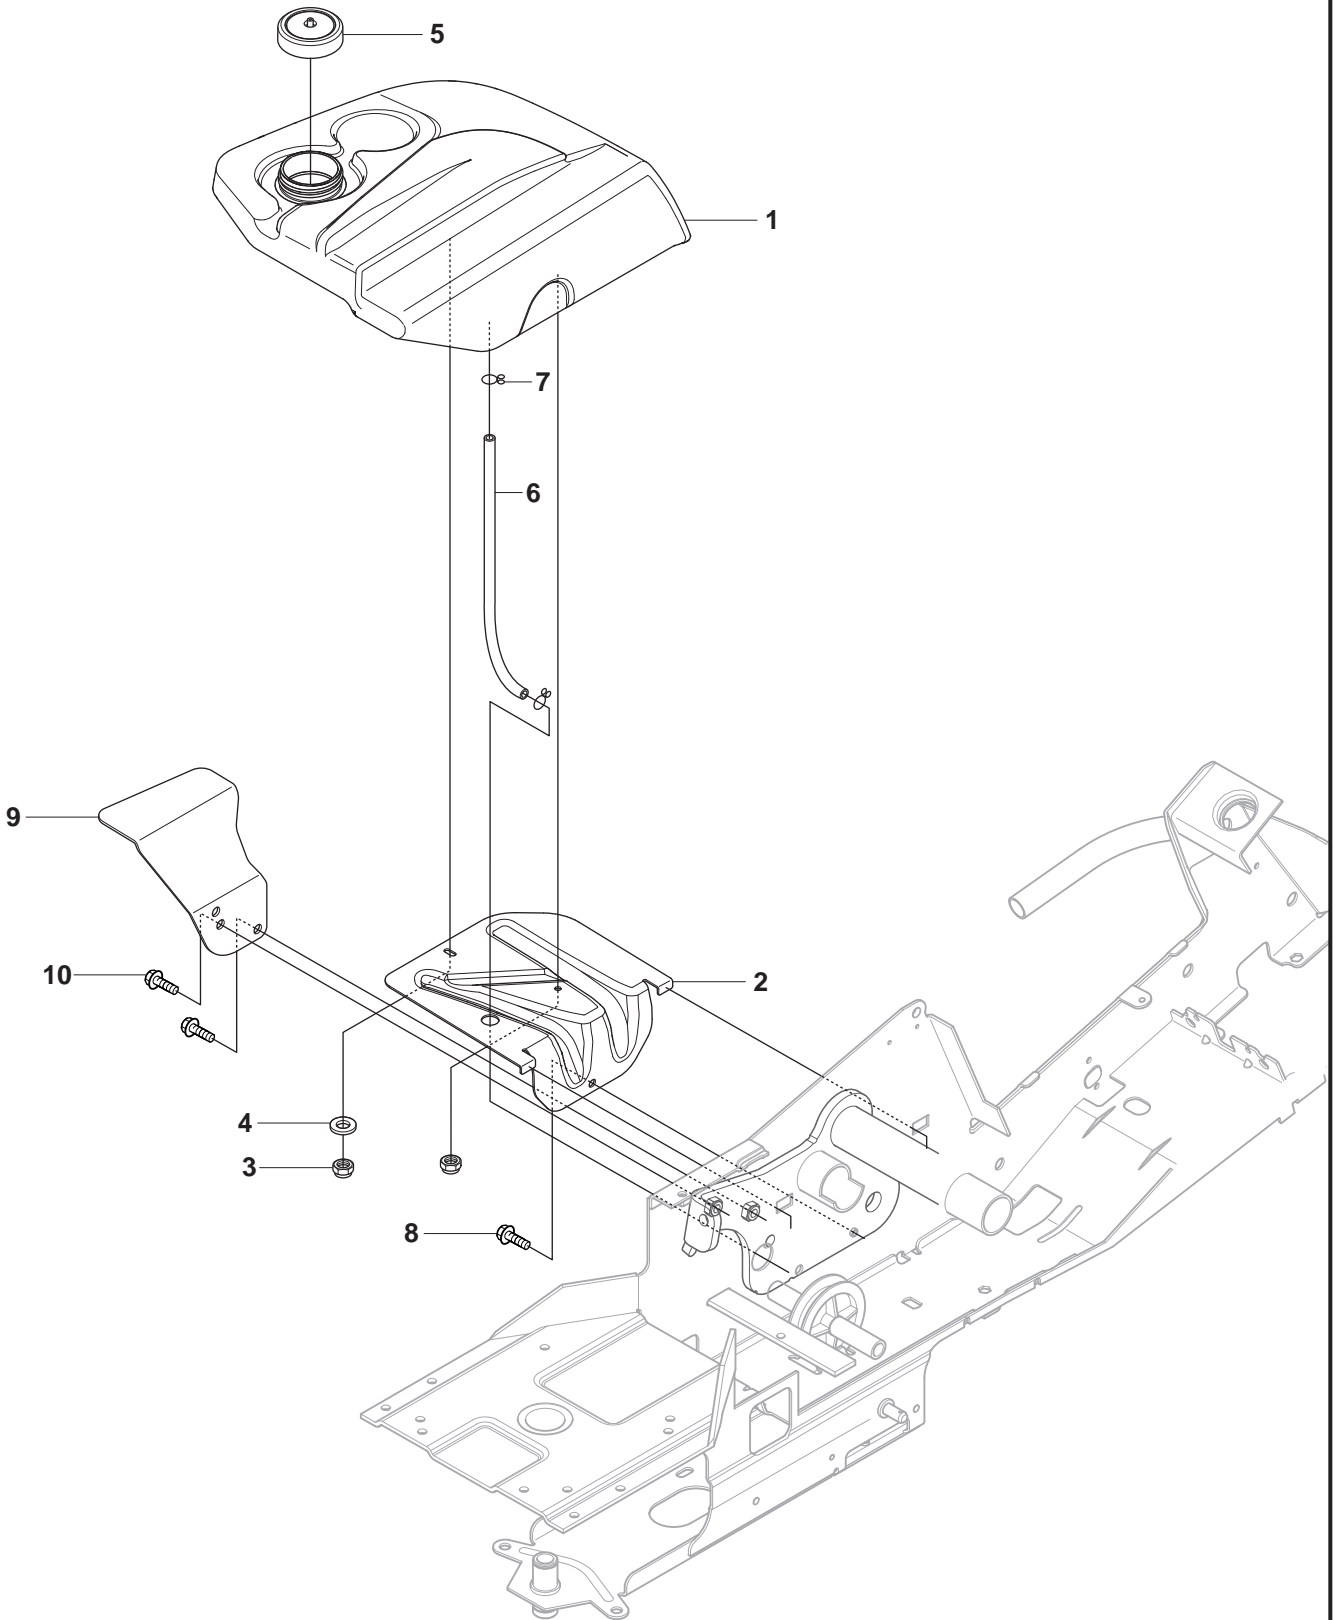

B 965 09 43-01 RIDER R13C
965 09 44-01 RIDER R15C
FUEL SYSTEM

B

965 09 43-01 RIDER R13C
965 09 44-01 RIDER R15C
FUEL SYSTEM

Pos.	Compl No.	Part No.	Description	Qty.	Notes
1		535 50 13-01		1	
2		544 32 93-01		1	
3		732 21 16-01		2	
4		734 11 56-01		1	
5		506 67 33-01		1	
6		506 94 67-07		1	
7		535 46 97-01		2	
8		725 23 64-61		1	
9		501 02 03-01		1	
10		725 24 93-71		2