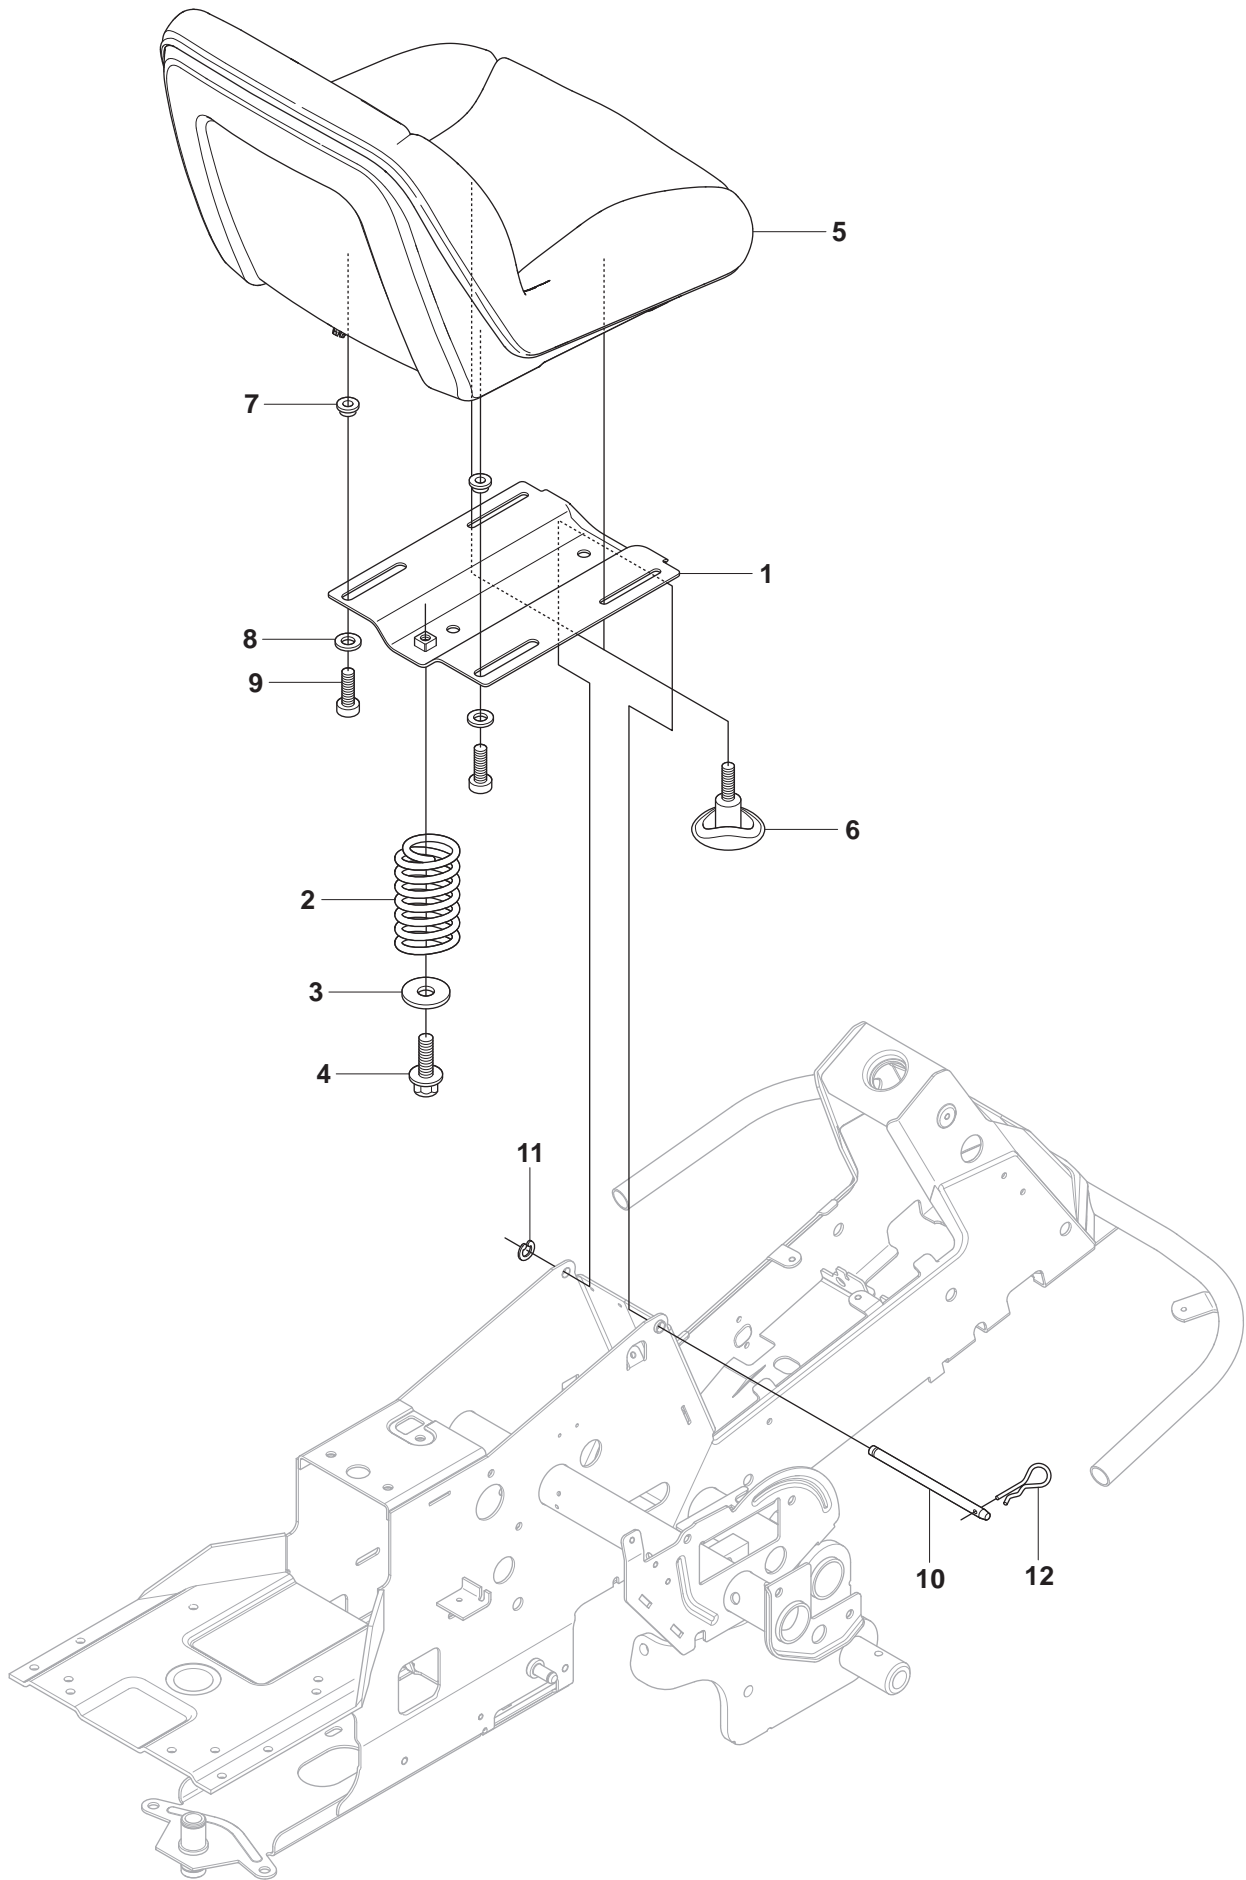

A 965 09 43-01 RIDER R13C
965 09 44-01 RIDER R15C
SEAT, TS2500

A

965 09 43-01 RIDER R13C
965 09 44-01 RIDER R15C
SEAT, TS2500

Pos.	Compl No.	Part No.	Description	Qty.	Notes
1		544 32 85-03		1	
2		506 91 53-01		1	
3		734 11 74-41		1	
4		725 24 93-71		1	
5		544 43 33-01		1	
6		506 56 55-01		2	
7		506 56 53-01		2	
8		734 11 64-41		2	
9		506 55 63-01		2	
10		506 50 99-01		1	
11		735 31 12-00		1	
12		506 66 88-01		1	