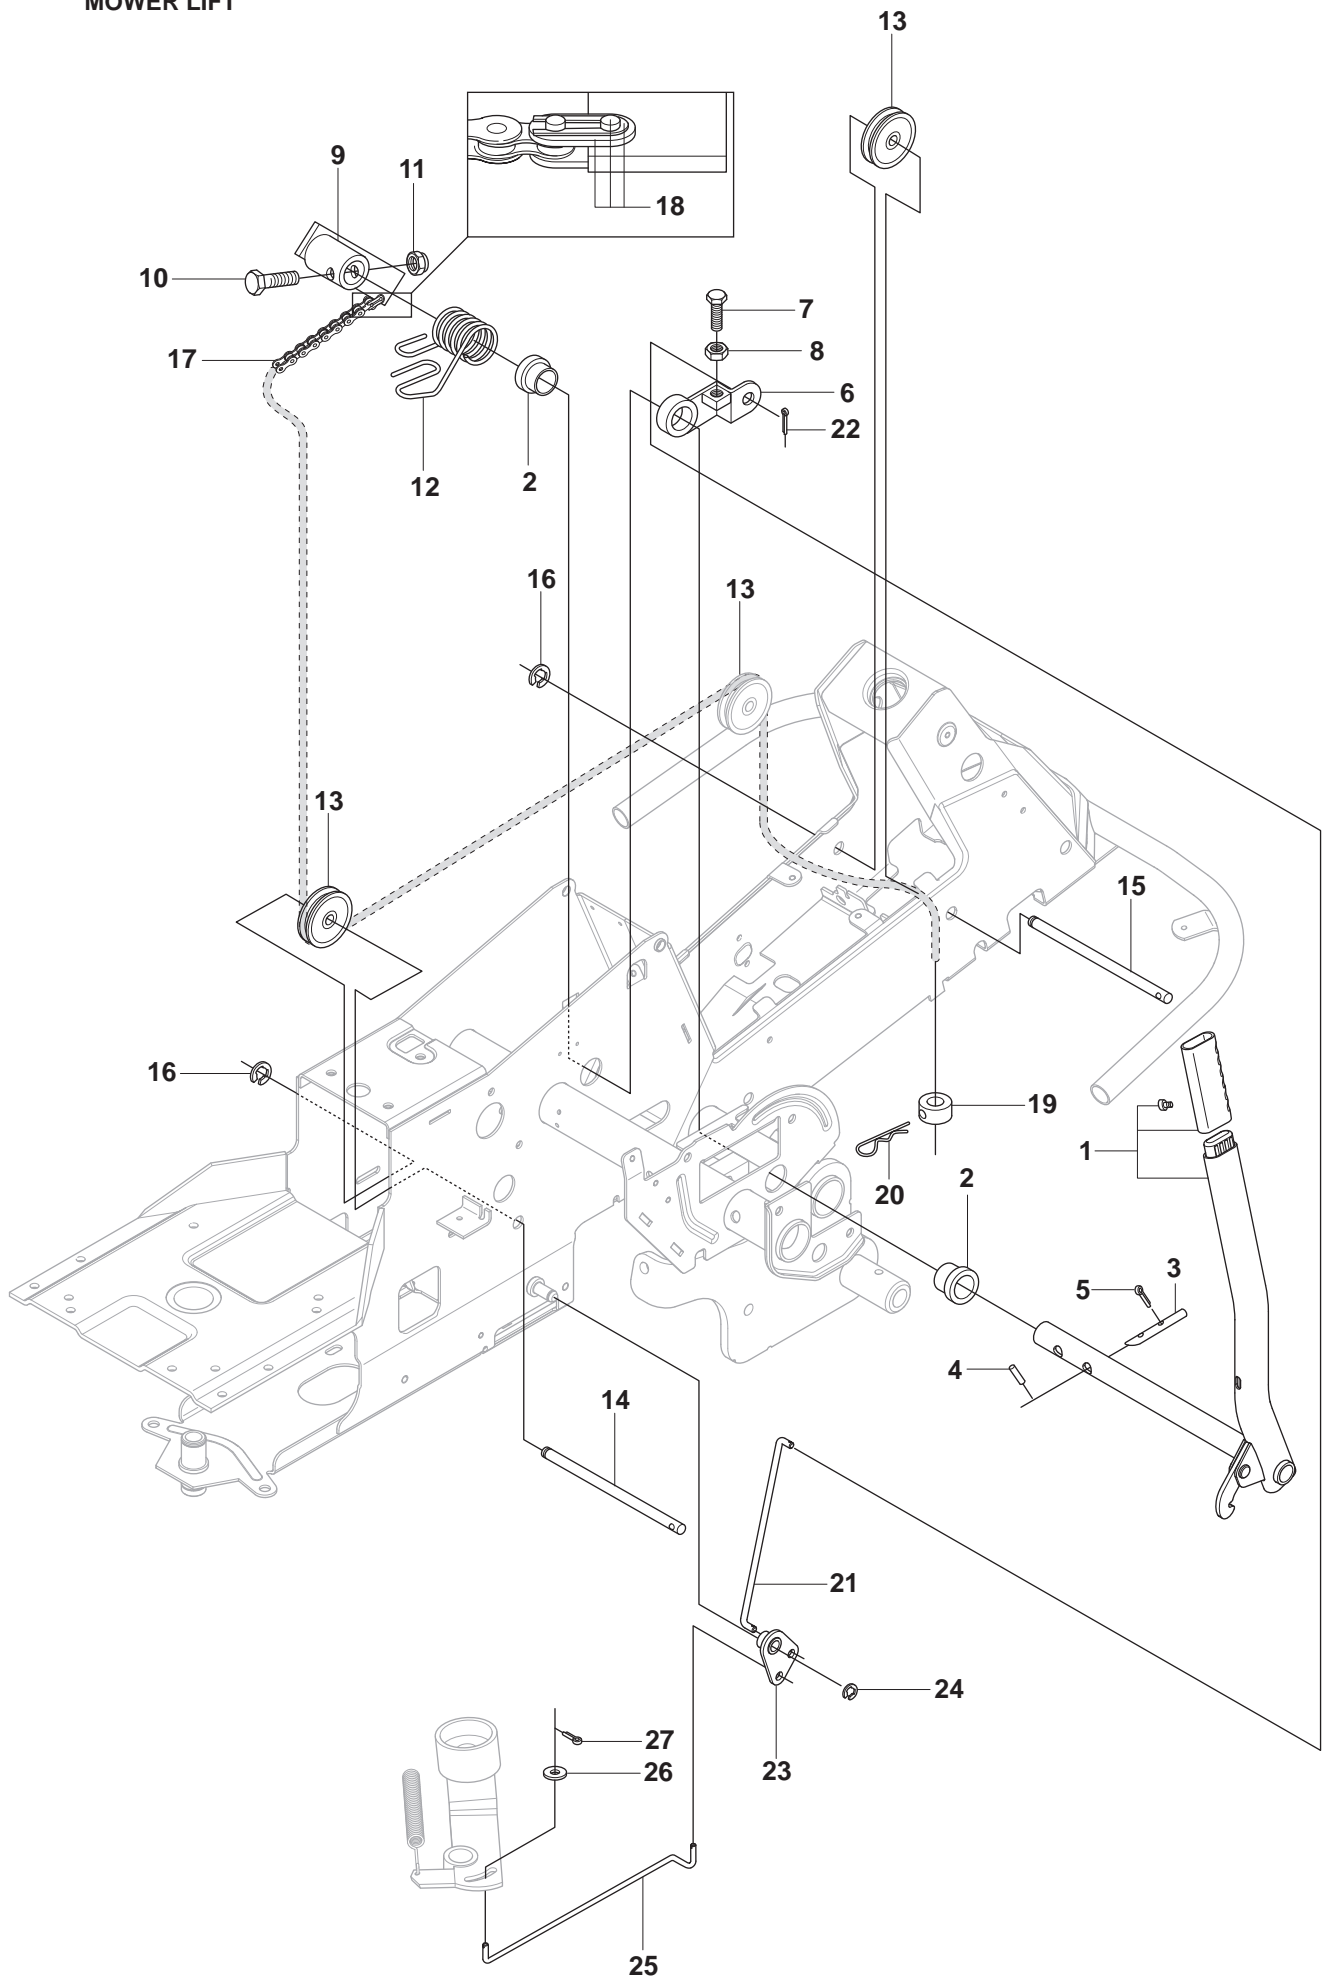

E

965 09 43-01 RIDER R13C
965 09 44-01 RIDER R15C
MOWER LIFT

E

**965 09 43-01 RIDER R13C
965 09 44-01 RIDER R15C
MOWER LIFT**

Pos.	Compl No.	Part No.	Description	Qty.	Notes
1		501 01 86-01		1	
2		506 55 65-01		2	
3		506 90 53-01		1	
4		721 12 59-30		1	
5		721 61 83-01		1	
6		506 78 43-01		1	
7		725 24 97-51		1	
8		731 23 20-51		1	
9		544 43 36-01		1	
10		725 25 42-51		1	
11		732 25 22-01		1	
12		506 91 68-01		1	
13		506 90 56-01		2	
14		506 90 57-01		1	
15		506 90 57-02		1	
16		735 31 18-20		2	
17		506 55 46-07		1	
18		506 55 47-01		1	
19		544 93 42-01		1	
20		506 96 66-01		1	
21		544 45 69-01		1	
22		721 61 83-01		1	
23		544 37 86-01		1	
24		735 31 14-20		1	
25		544 44 88-01		1	
26		734 11 64-41		1	
27		721 61 83-01		1