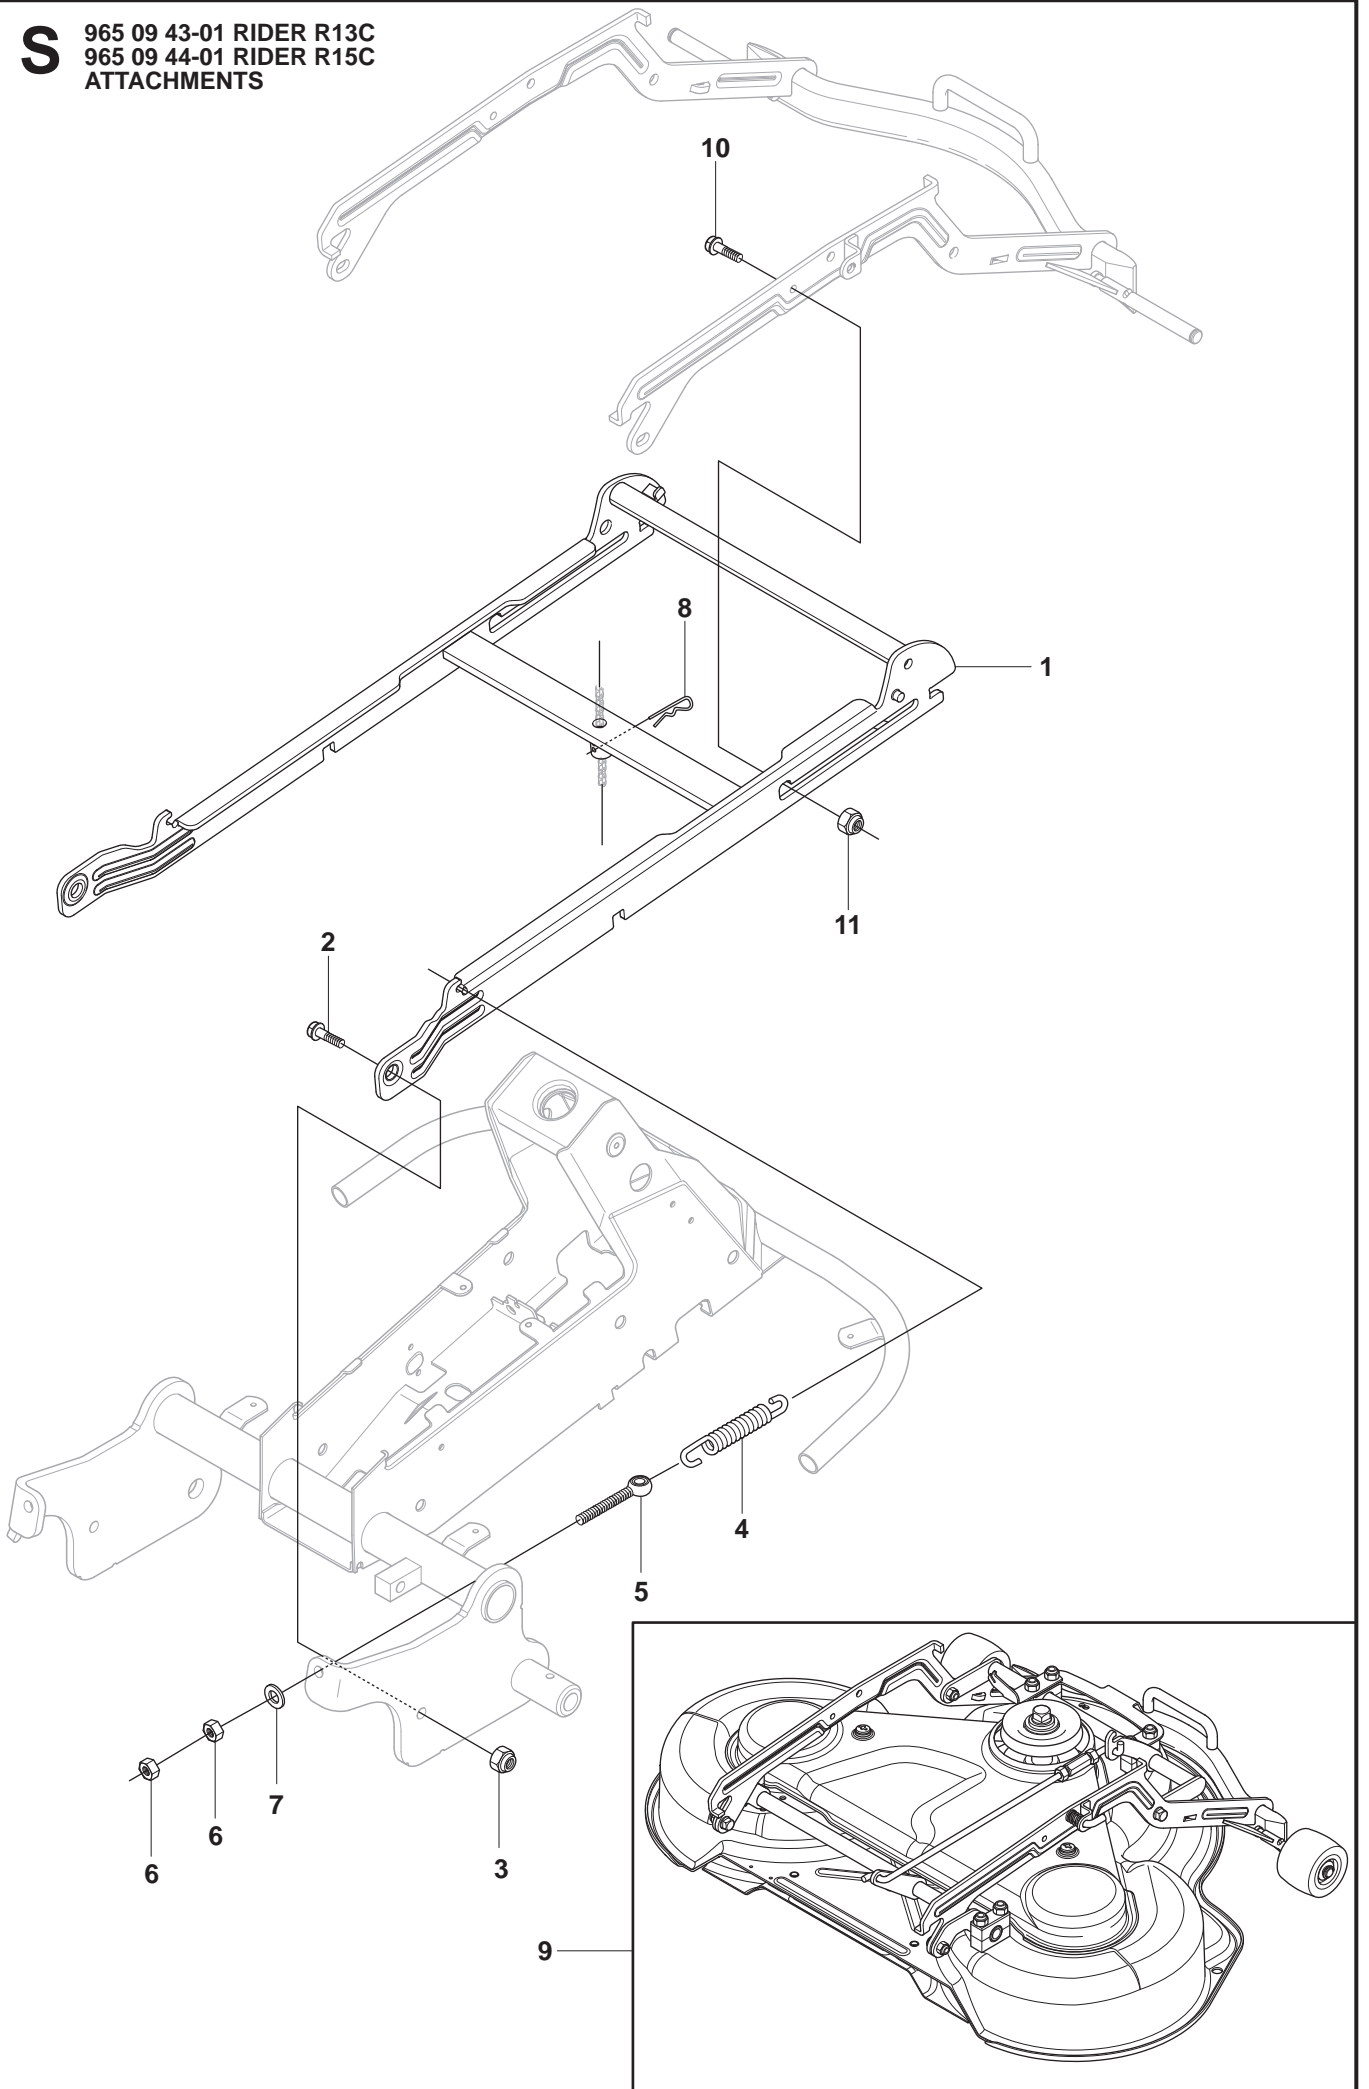

S

965 09 43-01 RIDER R13C
965 09 44-01 RIDER R15C
ATTACHMENTS

965 09 43-01 RIDER R13C
965 09 44-01 RIDER R15C
ATTACHMENTS

Pos.	Compl No.	Part No.	Description	Qty.	Notes
1		544 21 27-01		1	
2		506 89 58-01		2	
3		732 25 22-01		2	
4		506 83 76-01		2	
5		506 83 77-01		2	
6		731 23 20-51		4	
7		734 11 72-01		2	
8		506 96 66-01		1	
9		544 43 79-01		1	
10		544 36 24-01		2	
11		732 21 18-01		2