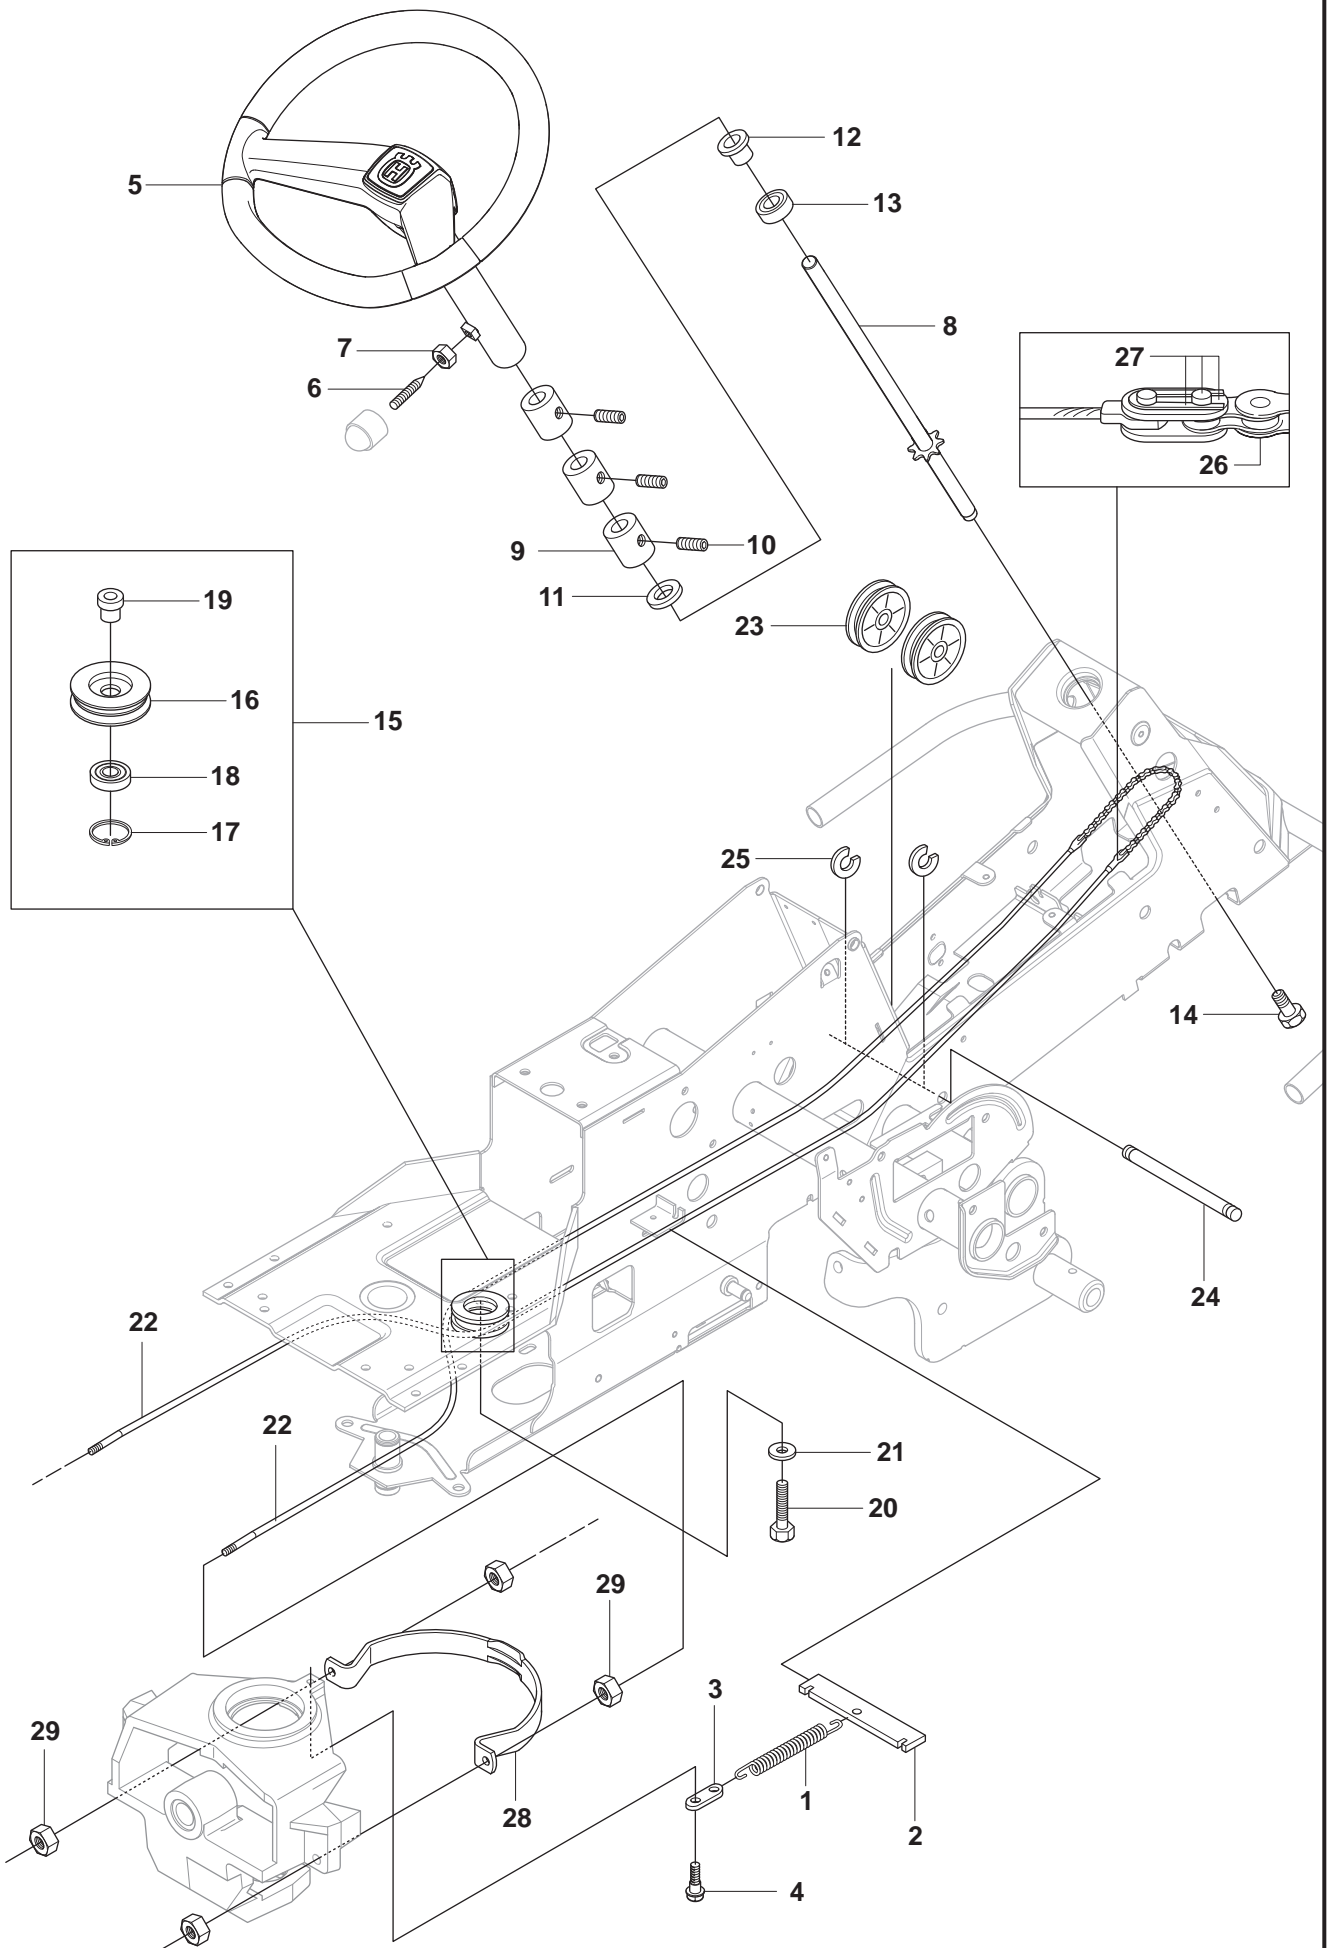

965 09 43-01 RIDER R13C
965 09 44-01 RIDER R15C
STEERING

965 09 43-01 RIDER R13C
965 09 44-01 RIDER R15C
STEERING

Pos.	Compl No.	Part No.	Description	Qty.	Notes
1		506 67 19-01		1	
2		506 57 63-01		1	
3		506 67 08-01		1	
4		506 59 74-01		1	
5		544 37 52-02		1	
6		728 74 55-05		1	
7		731 23 18-01		1	
8		535 49 95-01		1	
9		506 86 34-01		3	
10		728 84 43-05		3	
11		506 86 36-01		1	
12		506 88 78-01		1	
13		738 21 04-04		1	
14		506 57 01-04		1	
15		506 50 09-03		1	
16	506 50 09-03	535 42 41-01		1	
17	506 50 09-03	735 31 40-10		1	
18	506 50 09-03	738 22 04-19		1	
19	506 50 09-03	506 50 08-02		1	
20		506 67 54-02		1	
21		734 11 74-41		1	
22		506 58 91-04		2	
23		506 52 24-01		2	
24		506 53 94-02		1	
25		735 31 14-20		2	
26		506 55 46-01		1	
27		506 55 47-01		2	
28		544 42 73-01		1	
29		731 23 20-51		4