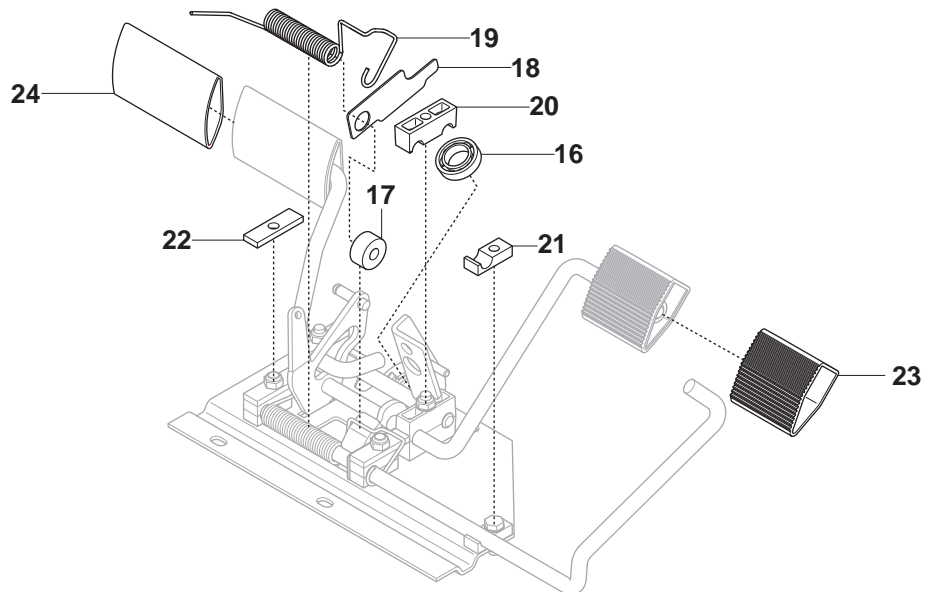

P 965 09 46-01 RIDER R13AWD
PEDALS

PEDALS