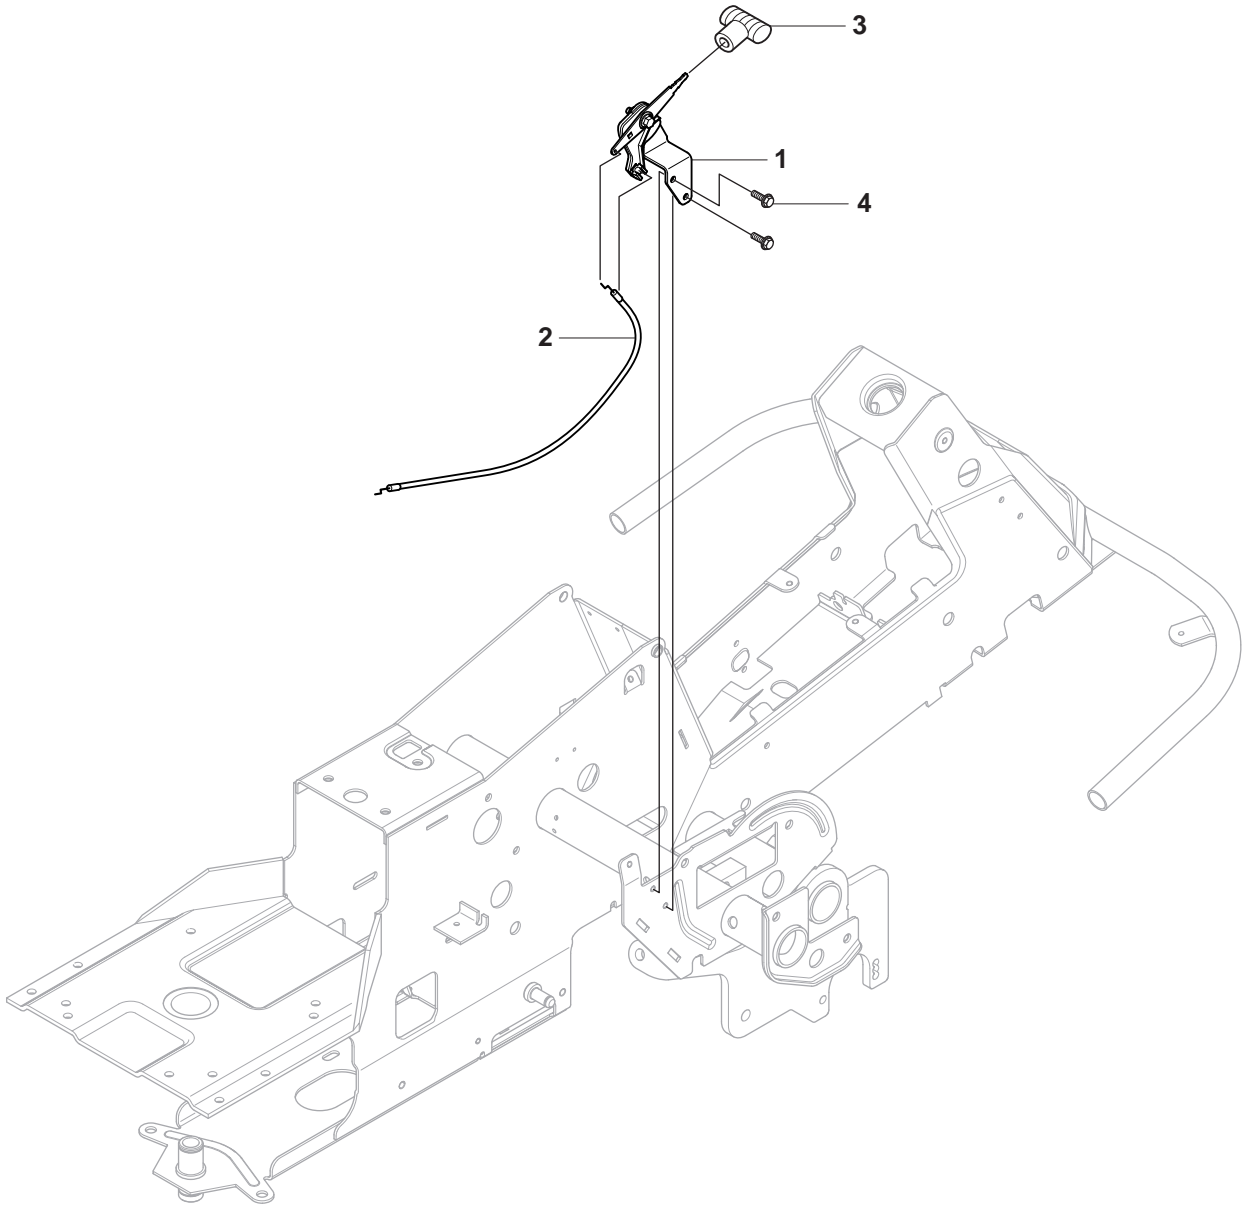

N 965 09 46-01 RIDER R13AWD
CONTROLS

N

**965 09 46-01 RIDER R13AWD
CONTROLS**

Pos.	Compl No.	Part No.	Description	Qty.	Notes
1		544 30 15-01		1	
2		544 30 17-01		1	
3		506 88 91-01		1	
4		725 23 68-61		2