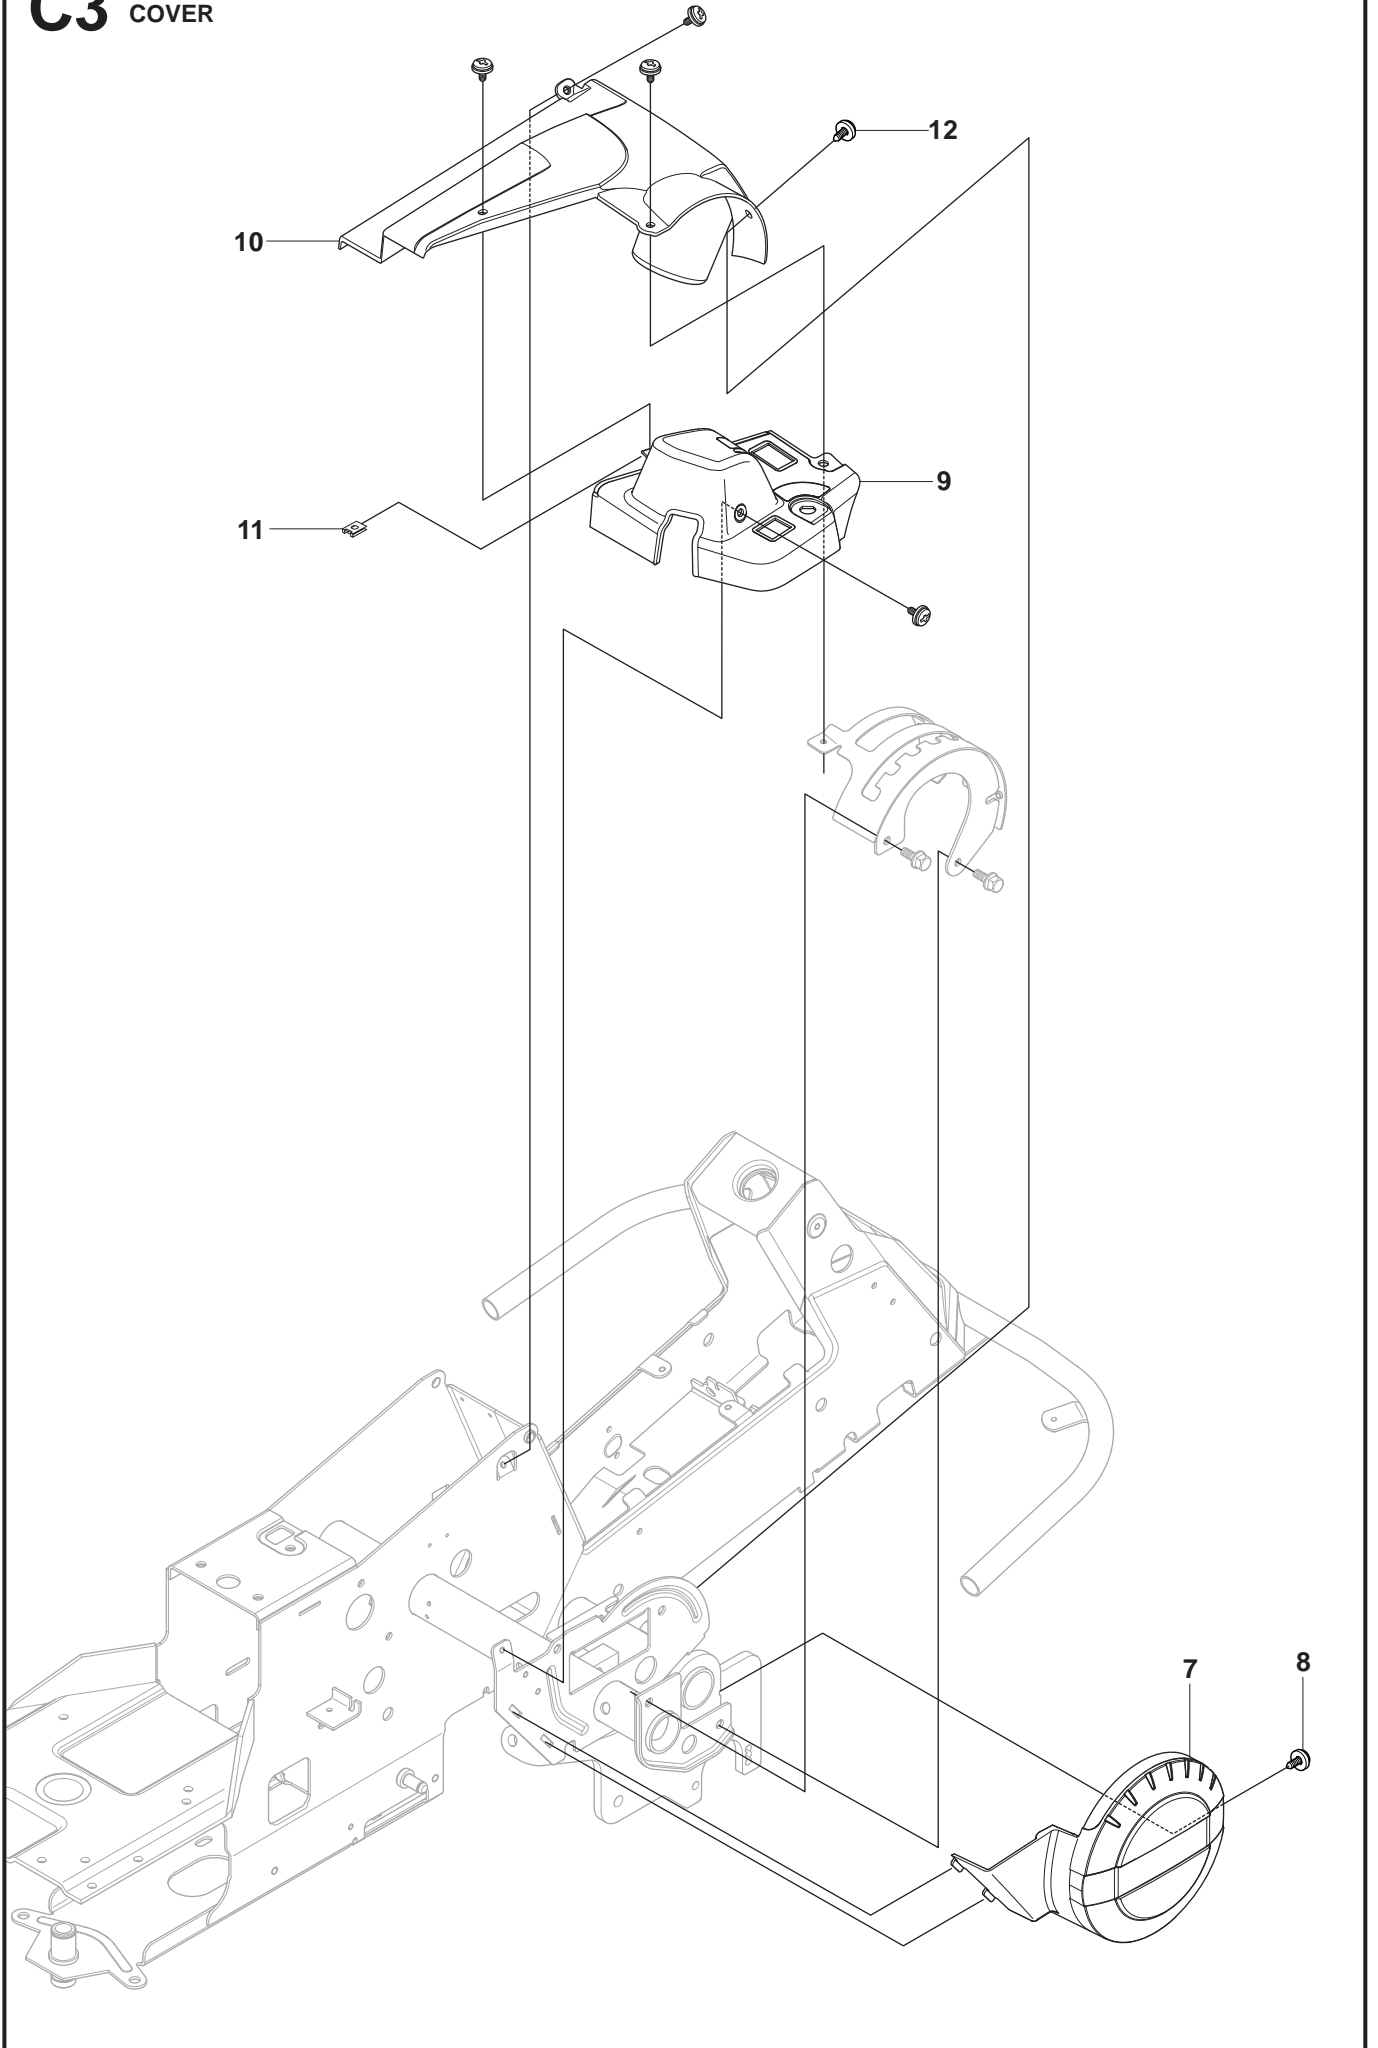

**C1** 965 10 50-01 RIDER R175AWD  
COVER

**C2** 965 10 50-01 RIDER R175AWD  
COVER

**C3**

965 10 50-01 RIDER R175AWD  
COVER

965 10 50-01 RIDER R175AWD  
COVER

Pos.	Compl No.	Part No.	Description	Qty.	Notes
1		544 89 59-01		1	C2
2		544 89 59-03		1	C2
3		544 40 05-01		4	C2
4		544 24 50-02		1	C1
5		506 59 95-01		1	C1
6		506 59 96-01		1	C1
7		535 50 25-01		1	C3
8		544 40 05-01		1	C3
9		544 33 21-03		1	C3
10		544 33 22-02		1	C3
11		535 42 91-01		1	C3
12		544 40 05-01		4	C3
13		544 37 39-01		1	C1
14		544 40 05-01		2	C1
15		544 23 92-01		1	C2
16		544 42 75-01		1	C2
17		544 40 05-01		2	C2
18		544 32 65-01		1	C2
19		544 40 05-01		2	C2
20		544 43 32-01		1	C2
21		535 43 39-01		1	C2
22		506 96 35-01		1	C2
23		506 96 36-01		1	C2