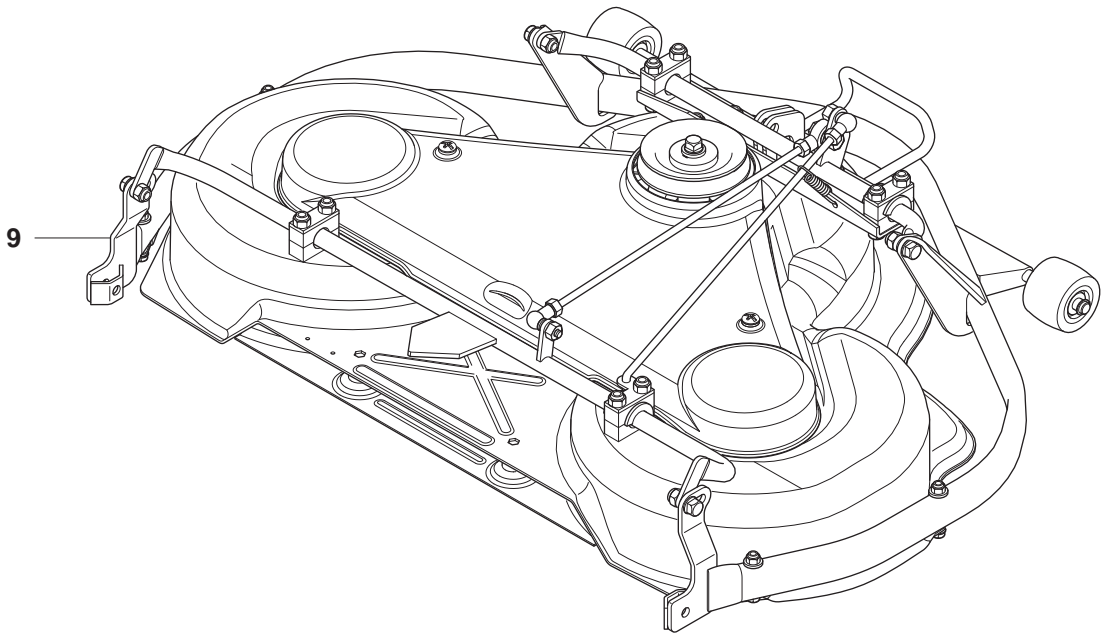

U 965 10 50-01 RIDER R175AWD
965 07 84-01 MOWER DECK, COMBI 103

965 10 50-01 RIDER R175AWD
965 07 84-01 MOWER DECK, COMBI 103

Pos.	Compl No.	Part No.	Description	Qty.	Notes
1		506 92 90-01		1	
2		535 43 74-01		1	
3		535 43 13-01		1	
4		725 25 42-51		1	
5		725 25 36-71		1	
6		732 25 22-01		2	
7		506 59 74-01		2	
8		732 21 18-01		2	
9		965 07 84-01		1