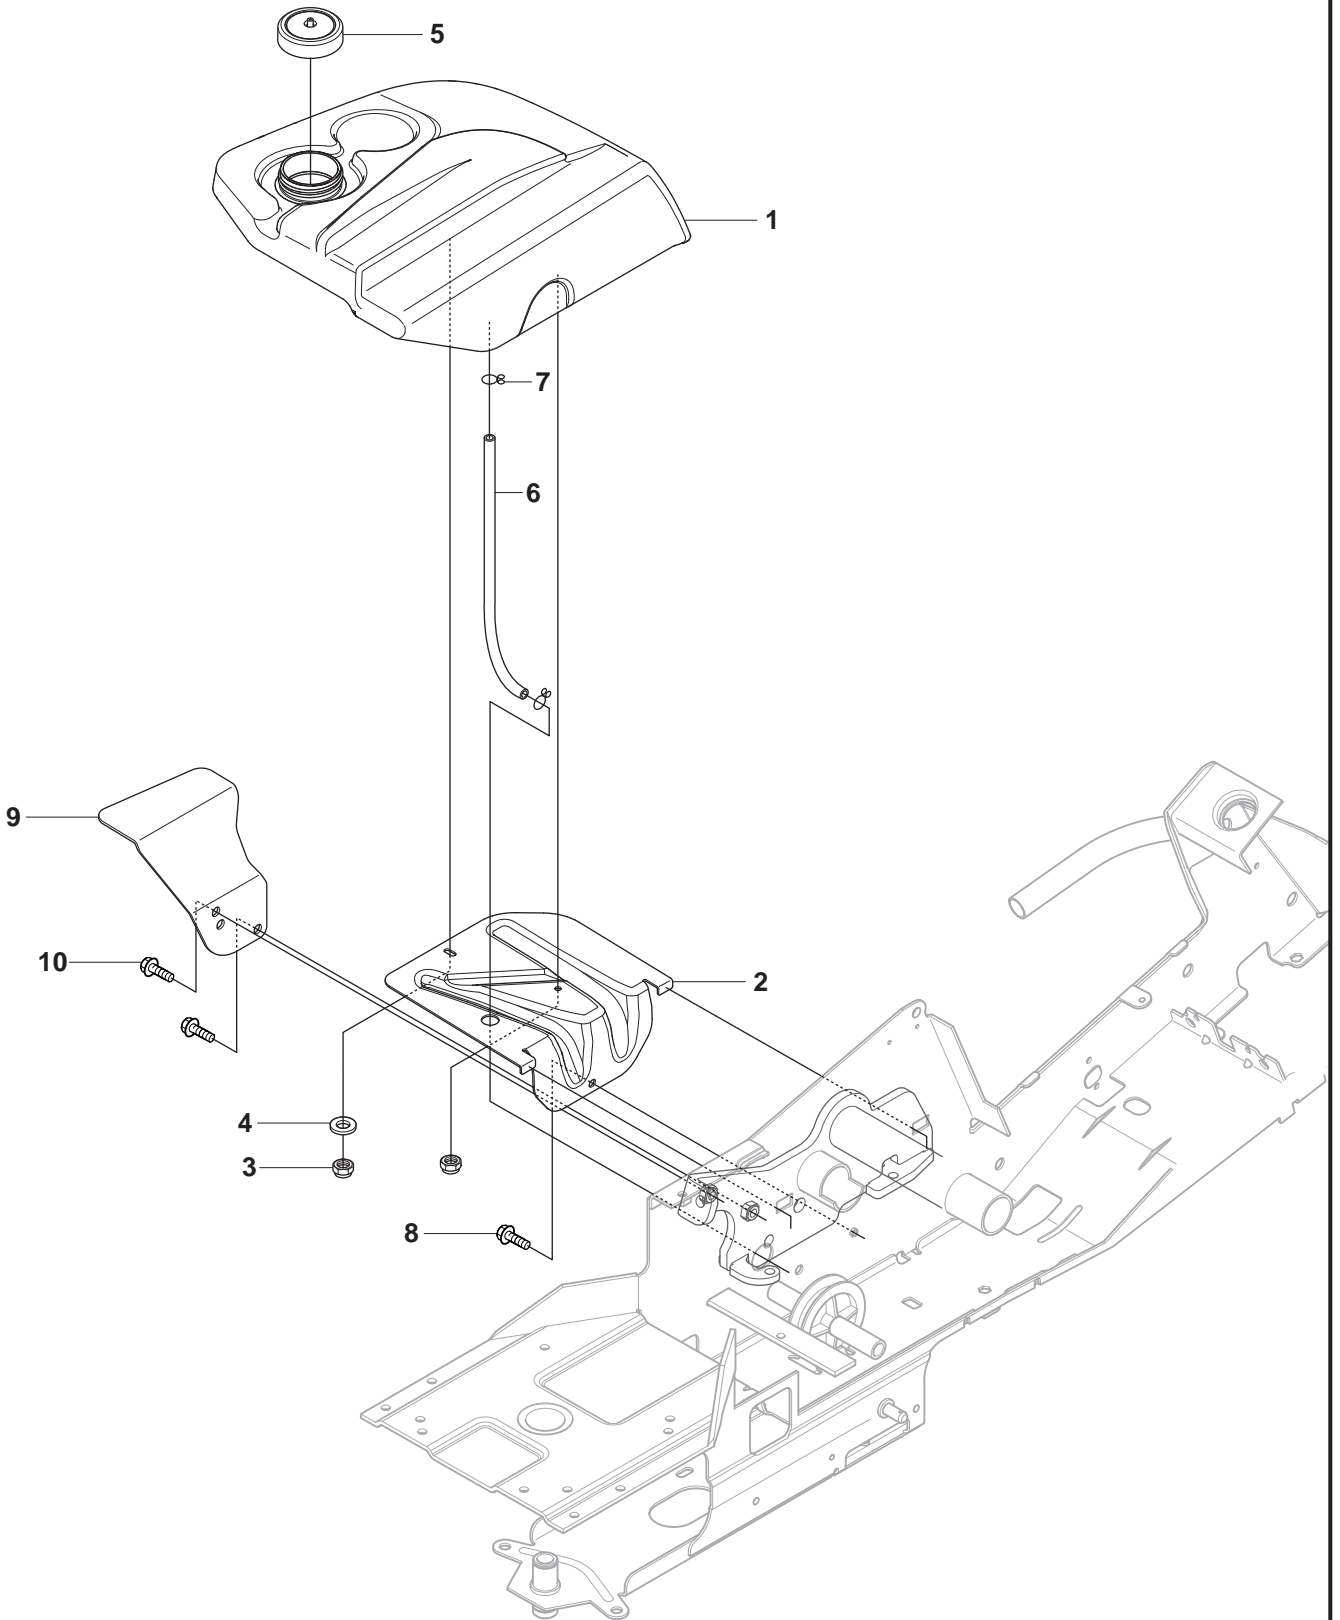

B 965 10 50-01 RIDER R175AWD
FUEL SYSTEM

B

**965 10 50-01 RIDER R175AWD
FUEL SYSTEM**

Pos.	Compl No.	Part No.	Description	Qty.	Notes
1		535 50 13-01		1	
2		544 32 93-01		1	
3		732 21 16-01		2	
4		734 11 56-01		1	
5		506 67 33-01		1	
6		506 94 67-07		1	
7		535 46 97-01		2	
8		725 23 64-61		1	
9		501 02 03-01		1	
10		725 24 93-71		2