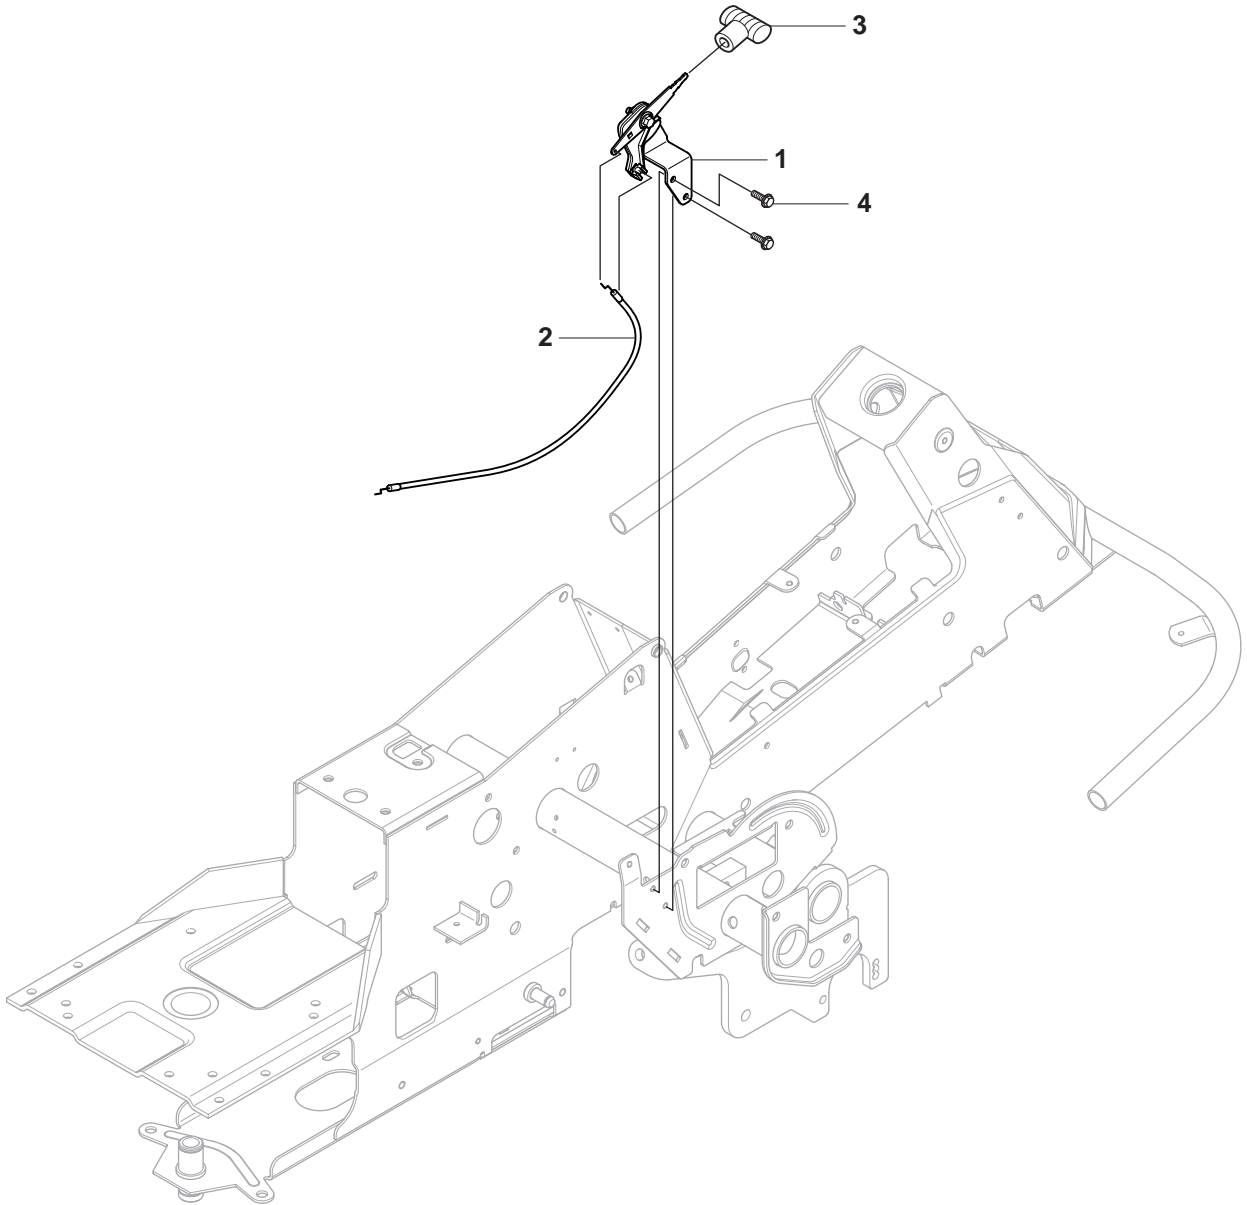

N

**965 10 50-01 RIDER R175AWD
CONTROLS**

N

**965 10 50-01 RIDER R175AWD
CONTROLS**

Pos.	Compl No.	Part No.	Description	Qty.	Notes
1		544 30 15-01		1	
2		544 30 17-01		1	
3		506 88 91-01		1	
4		725 23 68-61		2