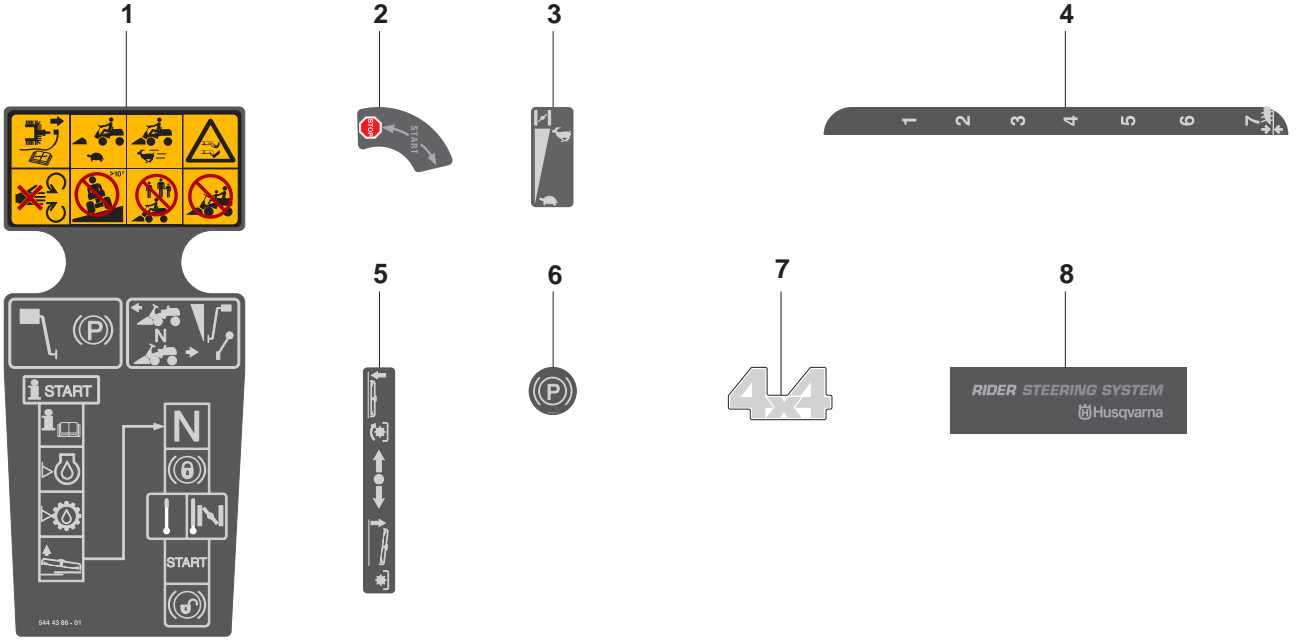

S 965 10 50-01 RIDER R175AWD
DECALS

965 10 50-01 RIDER R175AWD
DECALS

Pos.	Compl No.	Part No.	Description	Qty.	Notes
1		544 43 86-01		1	
2		544 43 87-01		1	
3		544 43 88-01		1	
4		544 43 90-02		1	
5		544 43 92-01		1	
6		506 58 45-01		1	
7		544 83 35-01		2	
8		544 83 36-01		1	
9		535 43 20-01		1	
10		544 39 11-02		1	
11		544 21 14-01		2	
12		506 99 96-01		1	
13		544 83 39-01		1	LEFT
14		544 83 39-02		1	RIGHT