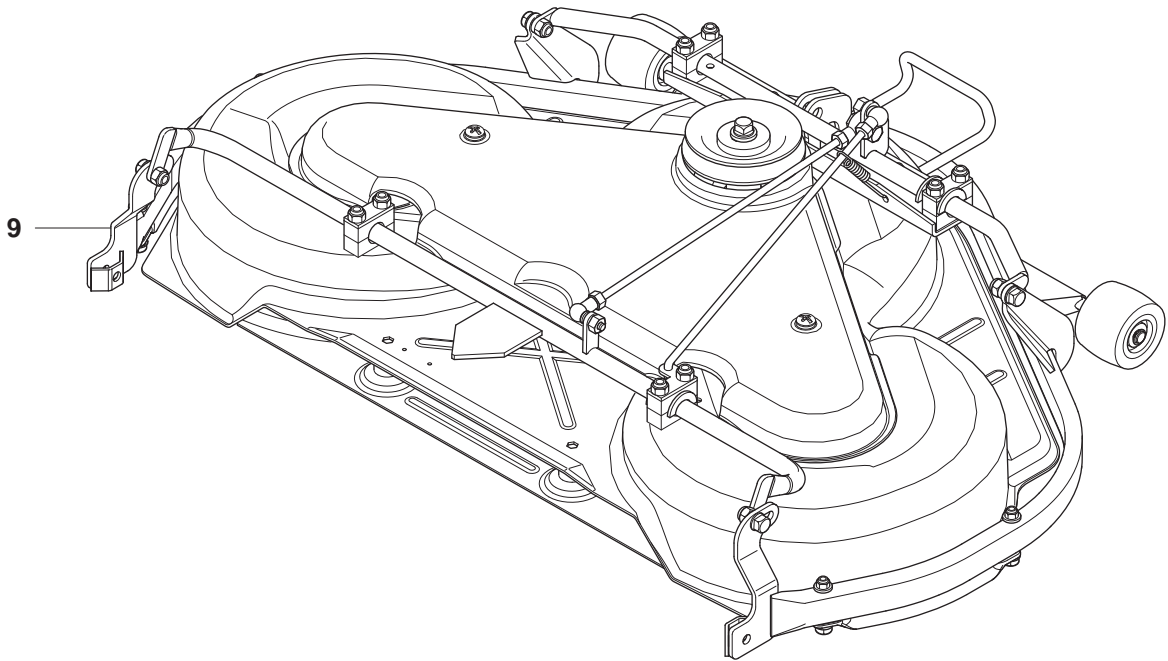

V 965 10 50-01 RIDER R175AWD
965 07 85-01 MOWER DECK, COMBI 112

965 10 50-01 RIDER R175AWD
965 07 85-01 MOWER DECK, COMBI 112

Pos.	Compl No.	Part No.	Description	Qty.	Notes
1		506 92 90-01		1	
2		535 43 74-01		1	
3		535 43 13-01		1	
4		725 25 42-51		1	
5		725 25 36-71		1	
6		732 25 22-01		2	
7		506 59 74-01		2	
8		732 21 18-01		2	
9		965 07 85-01		1