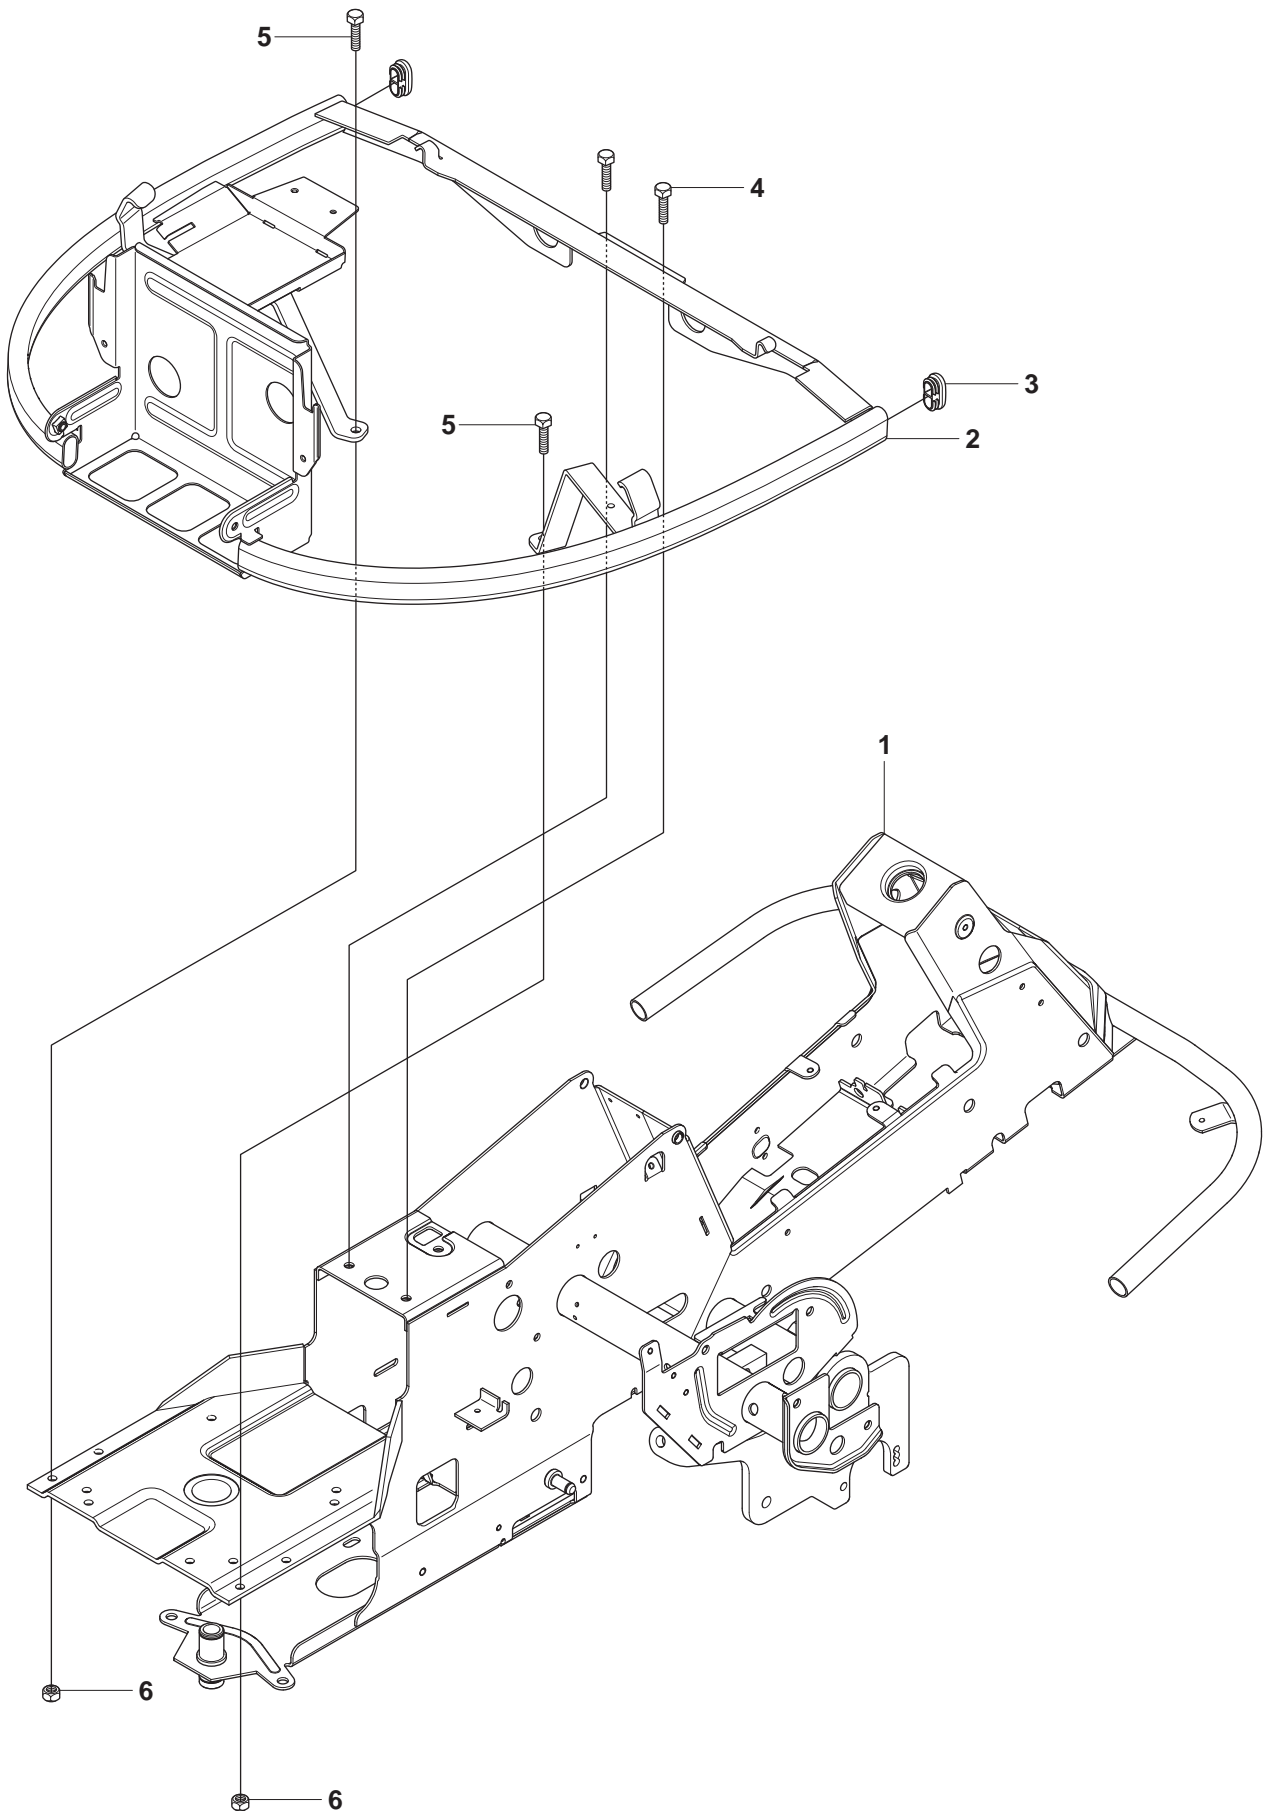

F

**965 10 50-01 RIDER R175AWD
CHASSIS**

F

**965 10 50-01 RIDER R175AWD
CHASSIS**

Pos.	Compl No.	Part No.	Description	Qty.	Notes
1		544 84 24-01		1	
2		544 24 42-02		1	
3		544 24 44-01		2	
4		506 57 01-03		2	
5		725 24 51-71		2	
6		732 21 18-01		2