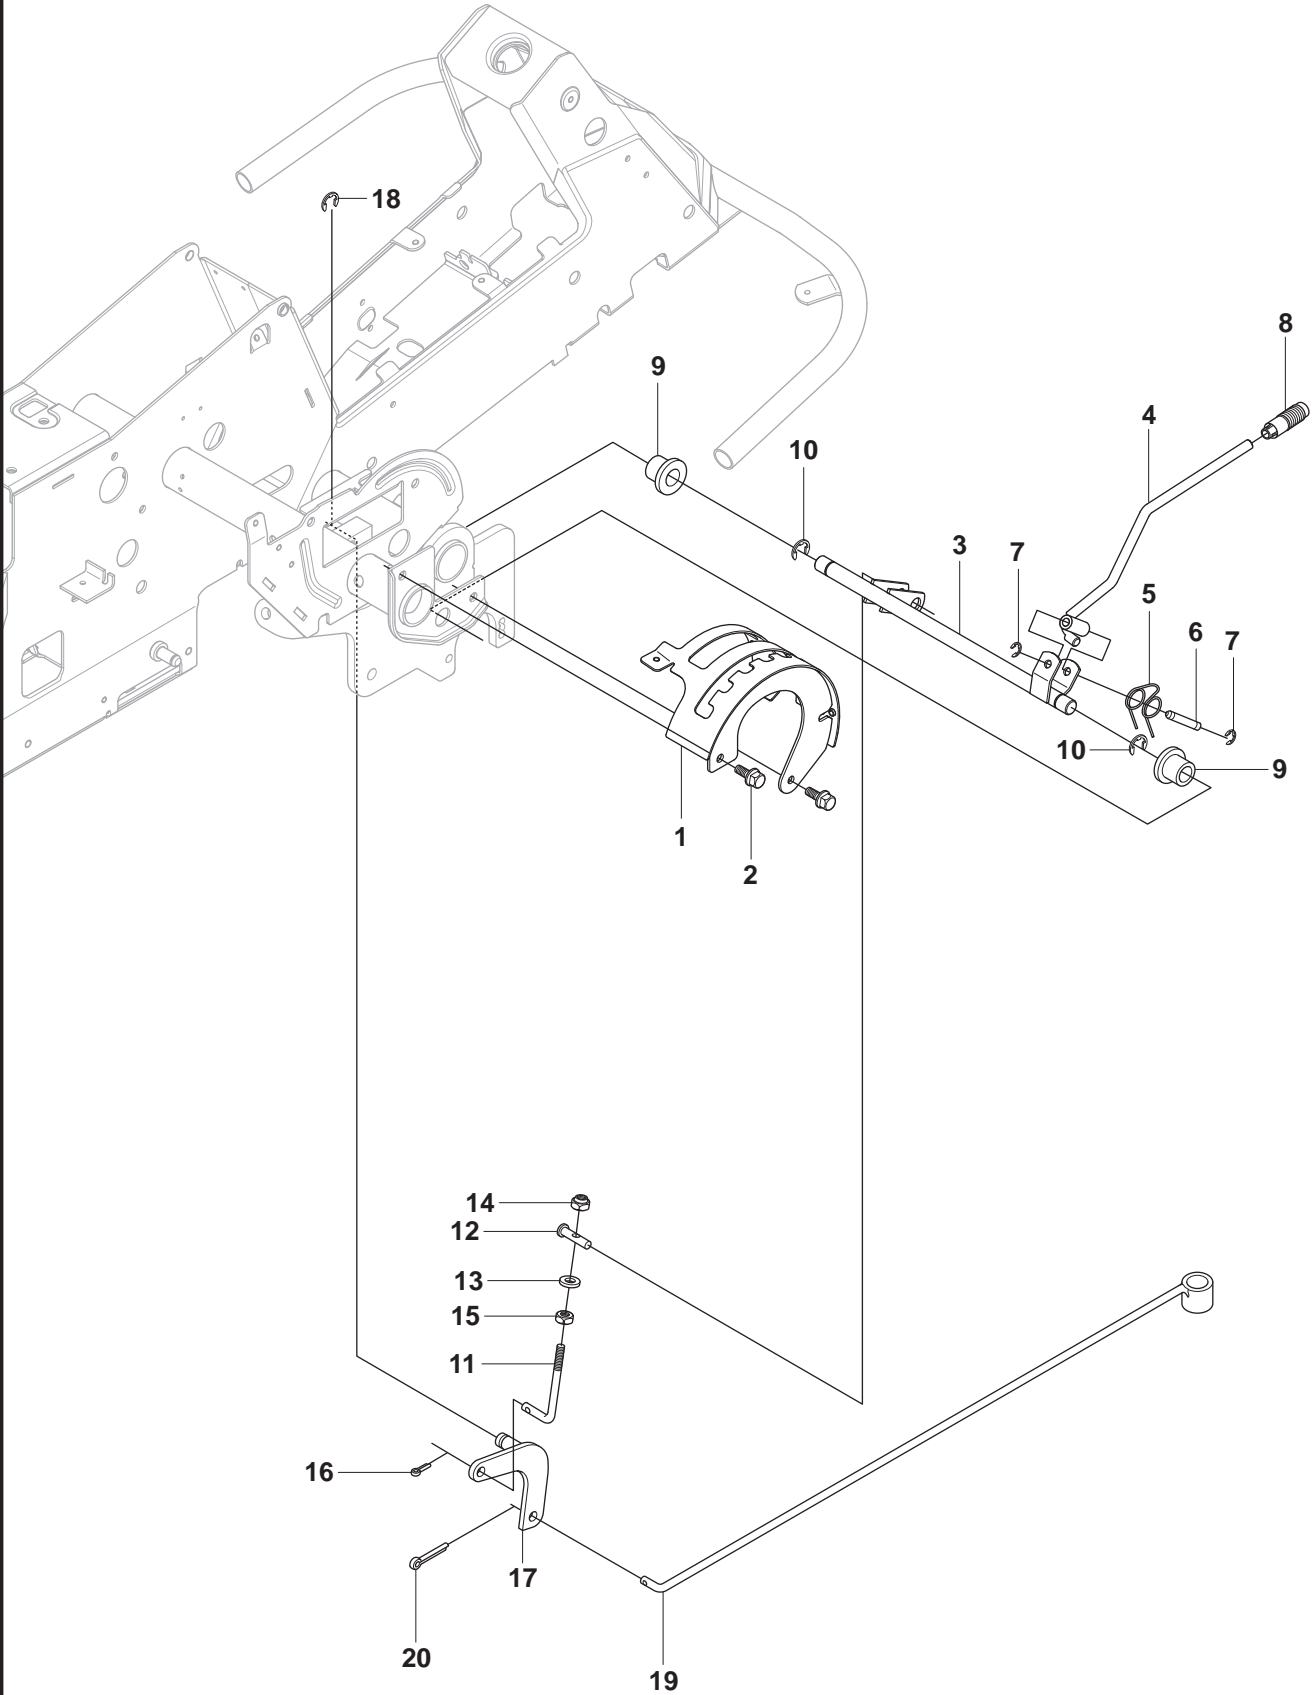

D 965 10 50-01 RIDER R175AWD
HEIGHT ADJUSTMENT

D

**965 10 50-01 RIDER R175AWD
HEIGHT ADJUSTMENT**

Pos.	Compl No.	Part No.	Description	Qty.	Notes
1		535 50 14-01		1	
2		506 57 01-03		2	
3		535 50 64-01		1	
4		535 50 62-01		1	
5		506 53 14-01		1	
6		506 53 15-01		1	
7		735 31 09-20		2	
8		506 54 20-01		1	
9		506 55 43-01		2	
10		735 31 22-20		2	
11		506 90 82-01		1	
12		506 78 46-01		1	
13		734 11 72-01		1	
14		732 21 18-01		1	
15		731 23 18-01		1	
16		721 61 83-01		1	
17		506 99 83-01		1	
18		735 31 15-20		1	
19		506 97 51-01		1	
20		721 61 83-01		1