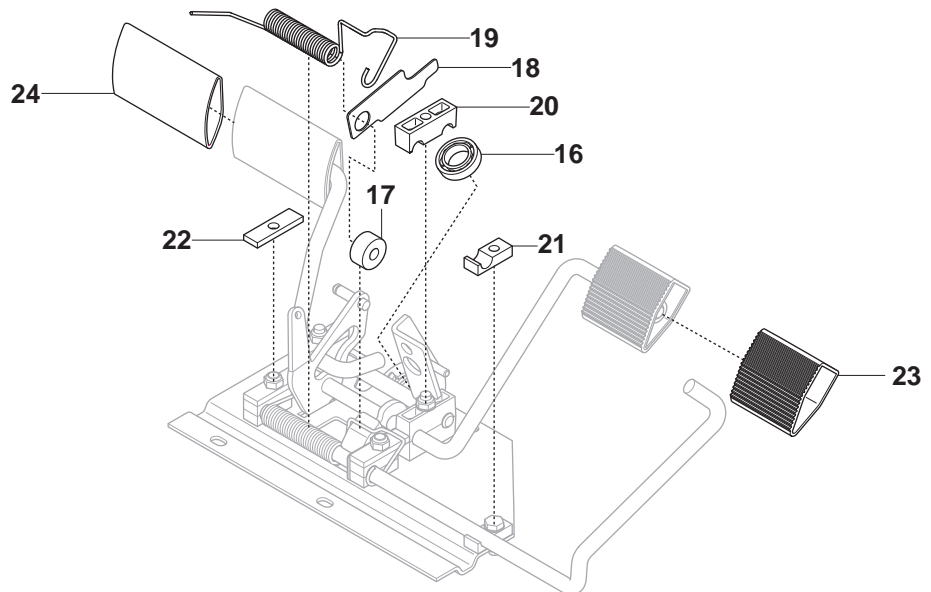

P 965 10 50-01 RIDER R175AWD
PEDALS

PEDALS