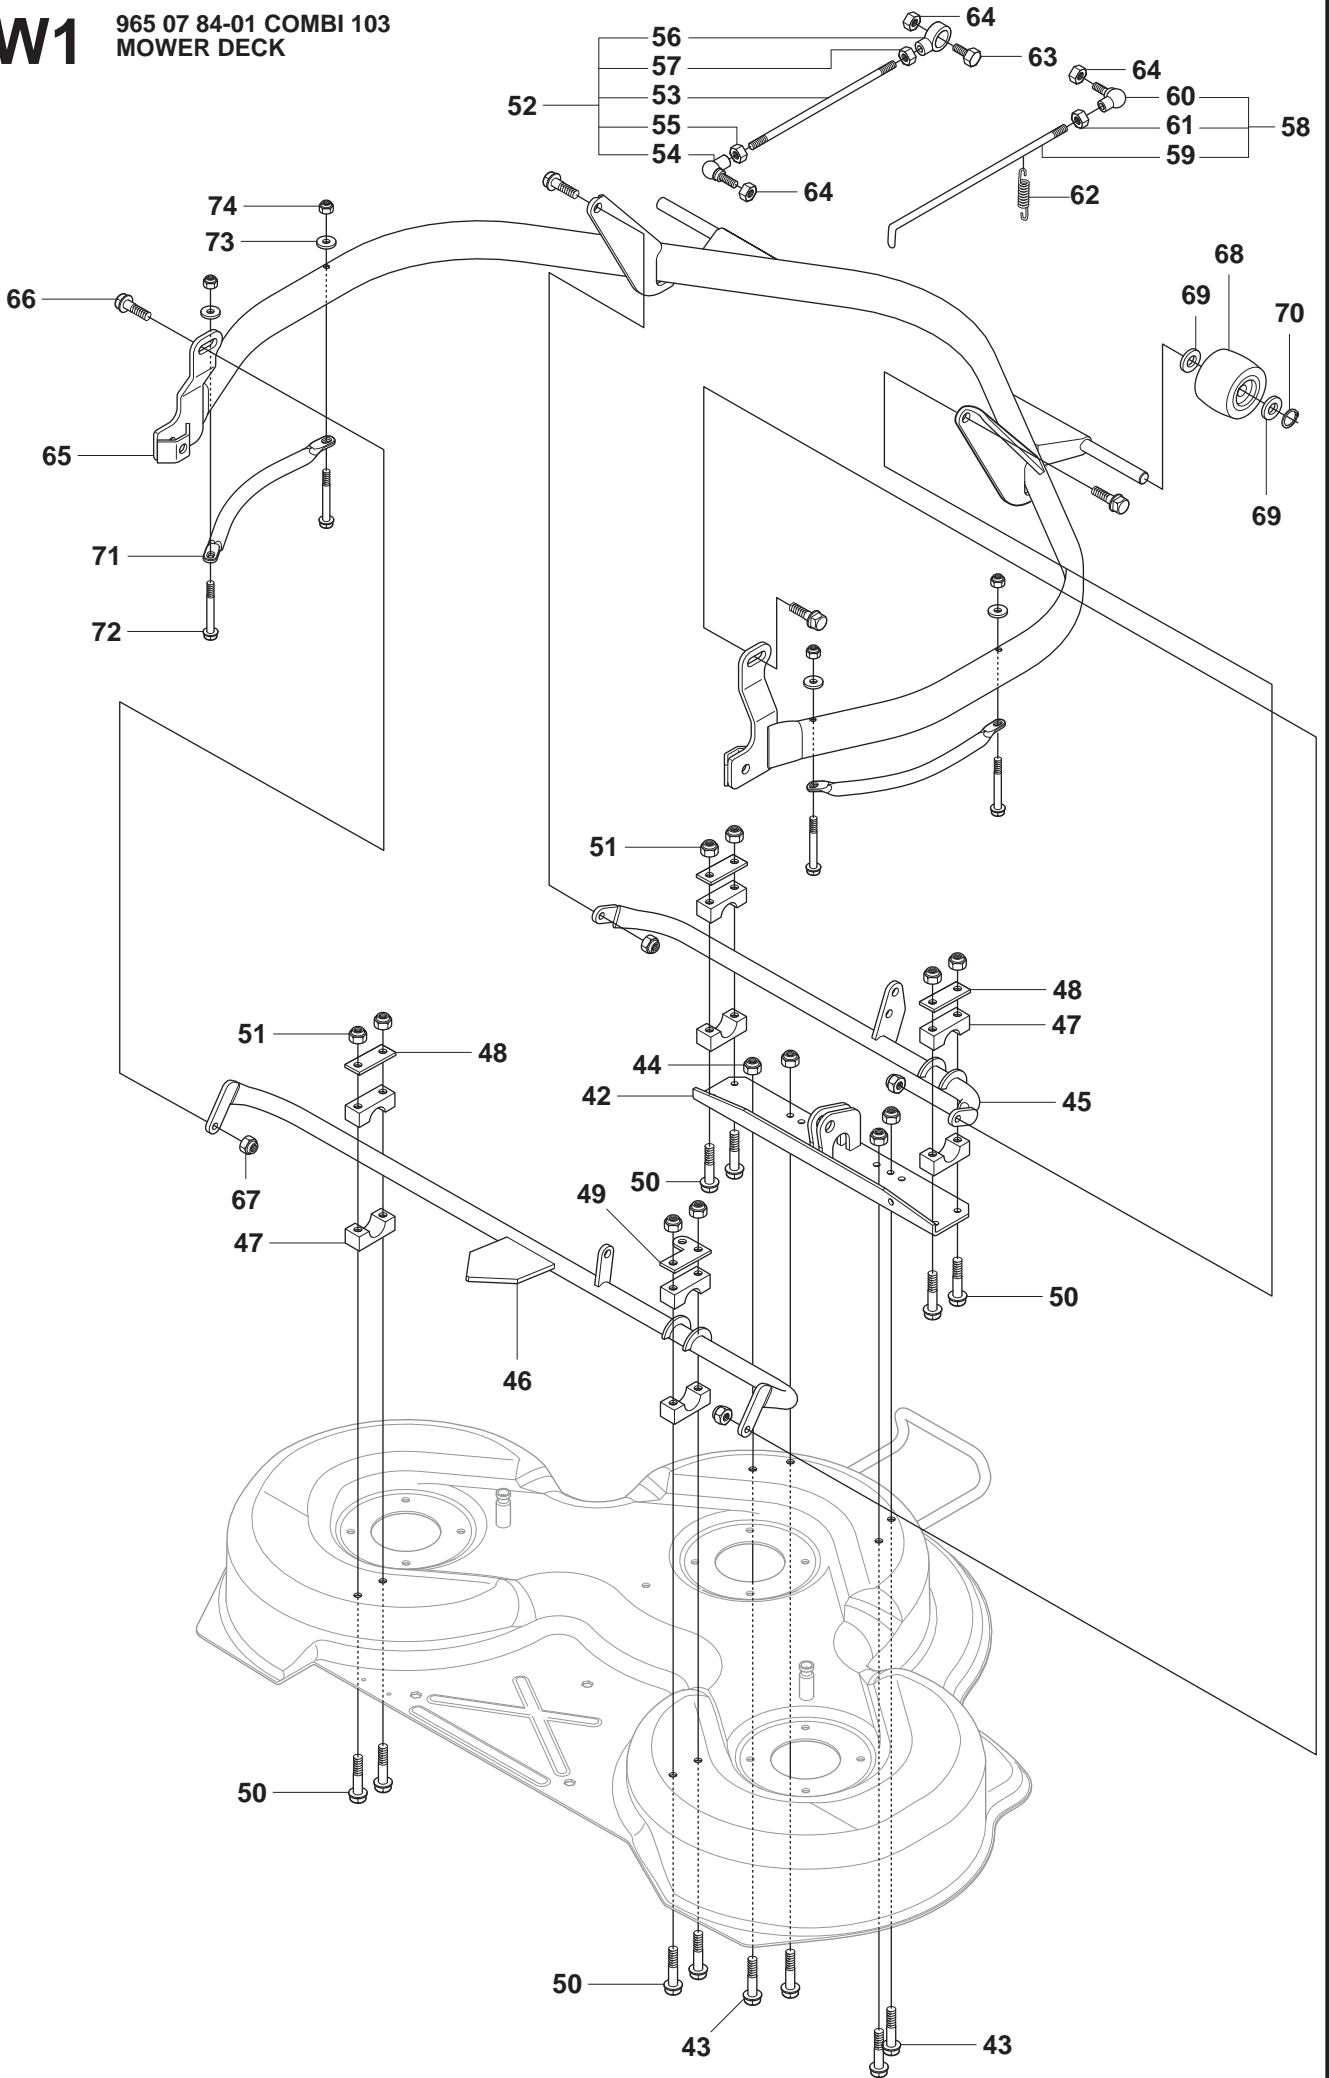

965 10 50-01 RIDER R175AWD
965 07 85-01 MOWER DECK, COMBI 112

Pos.	Compl No.	Part No.	Description	Qty.	Notes
1		506 92 90-01		1	
2		535 43 74-01		1	
3		535 43 13-01		1	
4		725 25 42-51		1	
5		725 25 36-71		1	
6		732 25 22-01		2	
7		506 59 74-01		2	
8		732 21 18-01		2	
9		965 07 85-01		1	

W1

965 07 84-01 COMBI 103
MOWER DECK