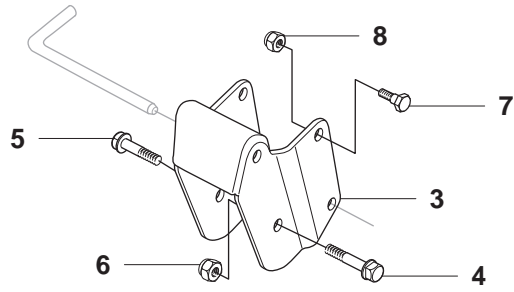

V 965 10 50-01 RIDER R175AWD
965 07 85-01 MOWER DECK, COMBI 112

965 10 50-01 RIDER R175AWD
965 07 85-01 MOWER DECK, COMBI 112

Pos.	Compl No.	Part No.	Description	Qty.	Notes
1		506 92 90-01		1	
2		535 43 74-01		1	
3		535 43 13-01		1	
4		725 25 42-51		1	
5		725 25 36-71		1	
6		732 25 22-01		2	
7		506 59 74-01		2	
8		732 21 18-01		2	
9		965 07 85-01		1