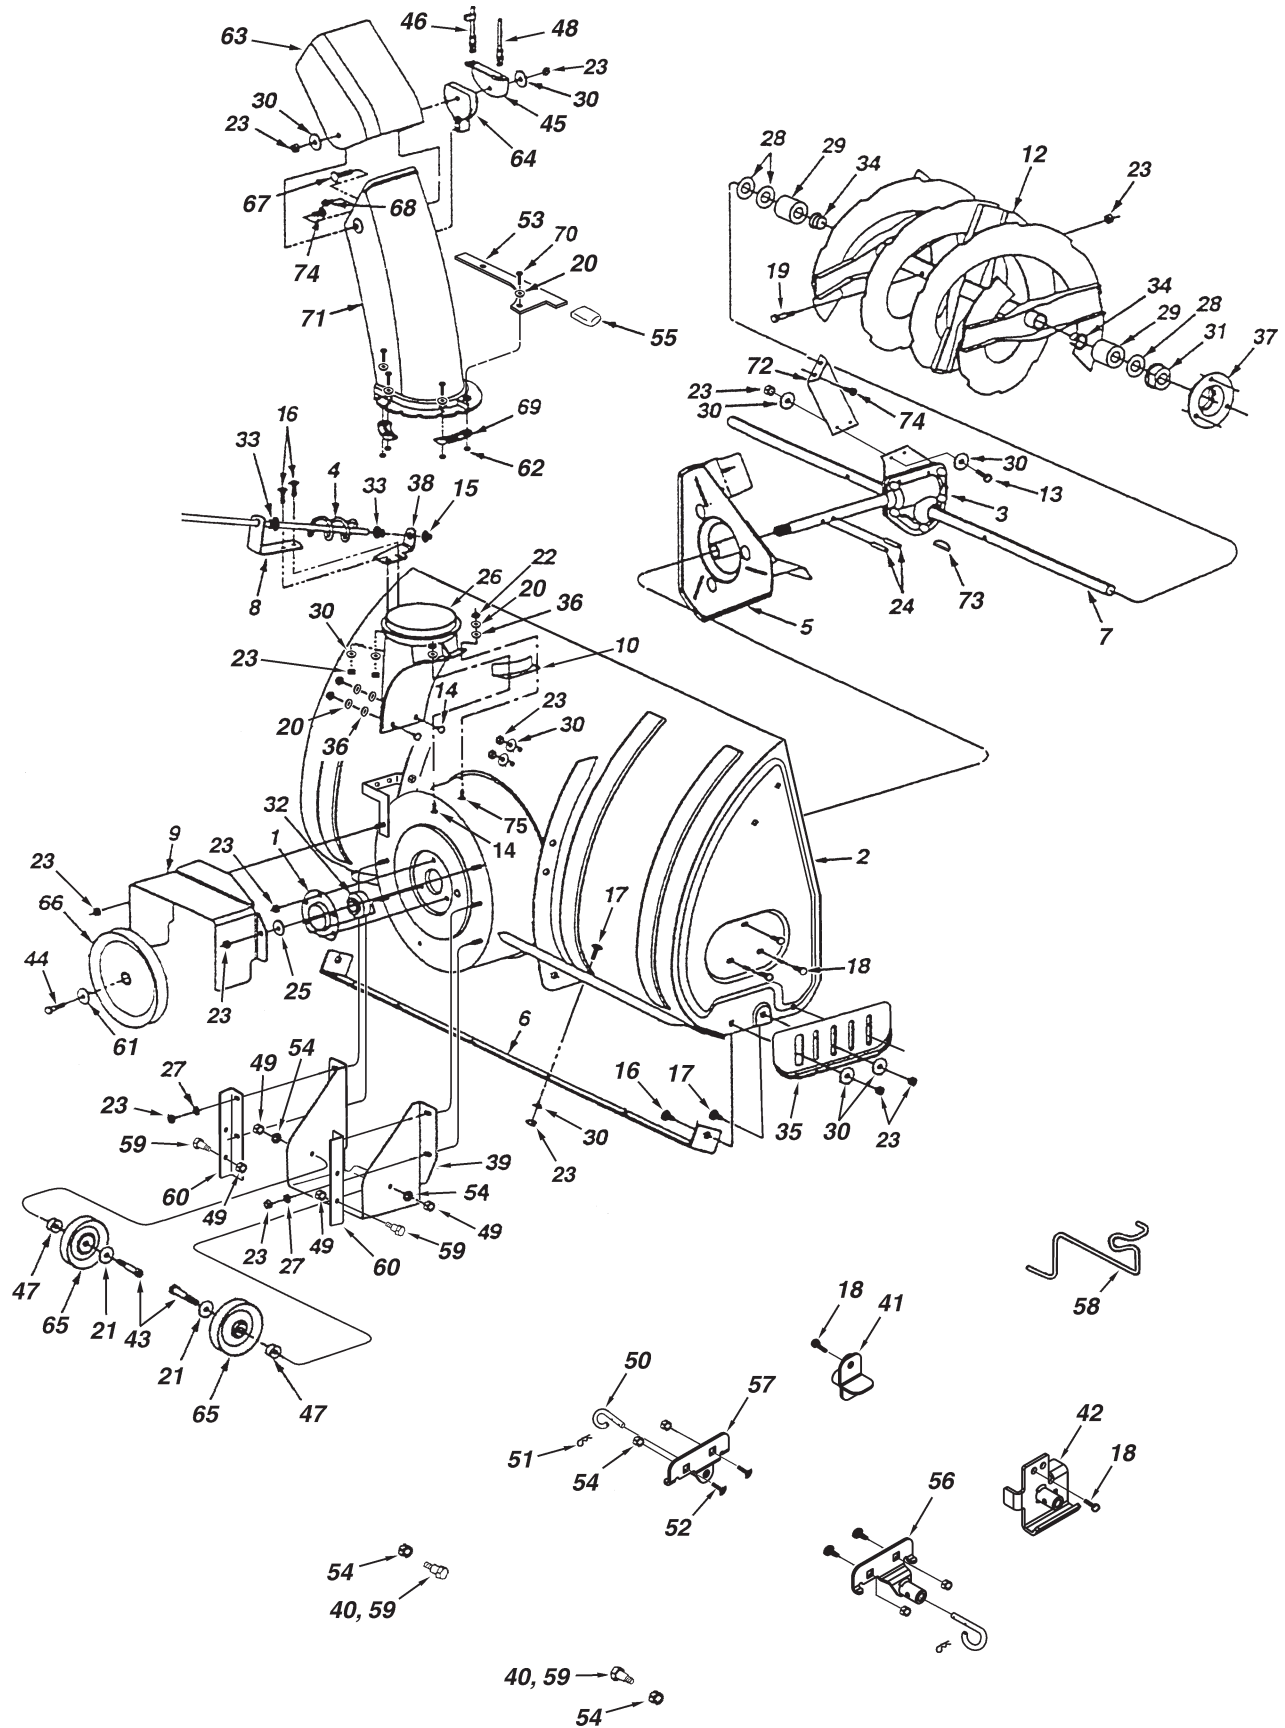

Reservdelar

PARTS

REPAIR PARTS FOR MODEL 544 92 18-01 42" SNOW THROWER

REPAIR PARTS FOR MODEL 544 92 18-01 42" SNOW THROWER

REF. NO.	PART NO.	QTY.	DESCRIPTION	REF. NO.	PART NO.	QTY.	DESCRIPTION
1	501 33 53-01	1	Housing, Bearing	39	584 27 39-01	1	Bracket, Idler
2	501 33 54-01	1	Housing Assembly	40	501 33 80-01	2	Shoulder Bolt, Round Head
3	501 33 55-01	1	Gear Assembly	41	501 33 81-01	1	Hanger Bracket Assembly, L.H.
4	501 33 56-01	1	Chute Crank Rod Assembly	42	501 33 82-01	1	Hanger Bracket Assembly, R.H.
5	501 33 57-01	1	Impeller Assembly	43	725 25 01-51	2	Hex Bolt, 3/8-16 x 1-3/4"
6	501 33 58-01	1	Scraper Plate	44	531 00 76-25	1	Hex Bolt, 3/8-24 x 1"
7	501 33 59-01	1	Shaft, Auger Gearbox	45	501 33 83-01	1	Bracket, Cable
8	501 33 60-01	1	Bracket, Chute Crank	46	501 33 84-01	1	Cable, Chute Control With Clip
9	501 33 61-01	1	Cover, Belt	47	501 33 85-01	2	Spacer
10	501 33 62-01	1	Chute Reinforcement	48	501 33 86-01	1	Cable, Chute Control
11	501 33 63-01	1	L.H. Spiral Assembly (not shown)	49	501 33 27-01	4	Hex Nut, 3/8-16 Nylock
12	501 33 64-01	1	R.H. Spiral Assembly	50	501 33 87-01	2	Pin, Pivot Lock
13	531 00 81-17	2	Hex Bolt, 5/16-18 x 1-1/4" Lg.	51	580 74 44-01	2	Pin, Hair Cotter #4 (1/8")
14	531 00 76-37	4	Carriage Bolt, 1/4-20 x 3/4"	52	501 33 23-01	4	Carriage Bolt, 3/8-16 x 1"
15	531 00 28-40	1	Palnut, 3/8"	53	501 33 88-01	1	Bracket, Chute Anti-rotation
16	522 77 02-01	4	Carriage Bolt, 5/16-18 x 1" Lg.	54	501 33 89-01	6	Hex Lock Nut, 3/8-16 Flanged
17	522 75 63-01	10	Carriage Bolt, 5/16-18 x 3/4" Lg.	55	501 33 90-01	1	Plastic Cap
18	501 33 65-01	8	Bolt, Self-Tap 5/16" x 3/4"	56	501 33 91-01	1	Hanger Bracket Assembly, R.H.
19	501 33 66-01	2	Bolt, Shear 5/16-18 x 1-1/2"	57	501 33 92-01	1	Hanger Bracket Assembly, L.H.
20	522 83 59-01	11	Washer, 1/4"	58	501 33 93-01	1	Keeper, Engine Pulley
21	734 11 72-01	2	Washer, 3/8"	59	501 33 94-01	4	Bolt, Shoulder
22	504 06 60-01	4	Hex Nut, 1/4-20 Nylock	60	501 33 95-01	2	Bracket, Down Stop
23	501 02 11-01	29	Hex Nut, 5/16-18 Nylock	61	501 33 96-01	1	Washer,
24	501 33 67-01	2	Spiral Pin, 1/4" x 1-1/2" Lg.	62	501 33 97-01	6	Hex Lock Nut, 1/4" Flanged
25	501 33 68-01	1	Bushing	63	577 77 90-01	1	Chute, Upper
26	501 33 69-01	1	Chute Adapter	64	501 33 99-01	1	Guide, Cable
27	531 00 46-56	4	Lock Washer, 5/16"	65	501 34 00-01	2	Pulley, V Type 4"
28	531 00 27-16	6	Washer, .785" x 1.57" x .057"	66	501 34 01-01	1	Pulley, V Type
29	501 33 71-01	4	Spacer, .75 ID x 1.25 OD x .5 L	67	501 33 21-01	1	Hex Bolt, 5/16-18 x 1-1/2"
30	522 77 03-01	24	Washer, 5/16" Std. Wrt.	68	501 34 02-01	1	Screw, 1/4-14 x 5/8"
31	531 00 76-55	2	Bearing, Flange	69	501 34 03-01	3	Chute Keeper
32	501 33 72-01	1	Bearing, Ball	70	531 00 76-26	6	Hex Bolt, 1/4-20 x 1"
33	501 33 73-01	2	Bushing, Plastic 3/8"	71	501 34 04-01	1	Chute, Lower
34	501 33 74-01	4	Bearing, Split, 3/4"	72	501 34 05-01	1	Center Brace, Gearbox
35	501 33 75-01	2	Skid Shoe	73	501 34 06-01	1	#61 Woodruff Key
36	501 33 76-01	4	Washer, Nylon	74	522 75 99-01	3	Hex Bolt, 5/16-18 x 3/4"
37	501 33 77-01	2	Housing, Bearing	75	531 00 76-37	1	Carriage Bolt, 1/4-20 x 3/4"
38	501 33 78-01	1	Bracket, Chute Crank		42318	1	Owners Manual