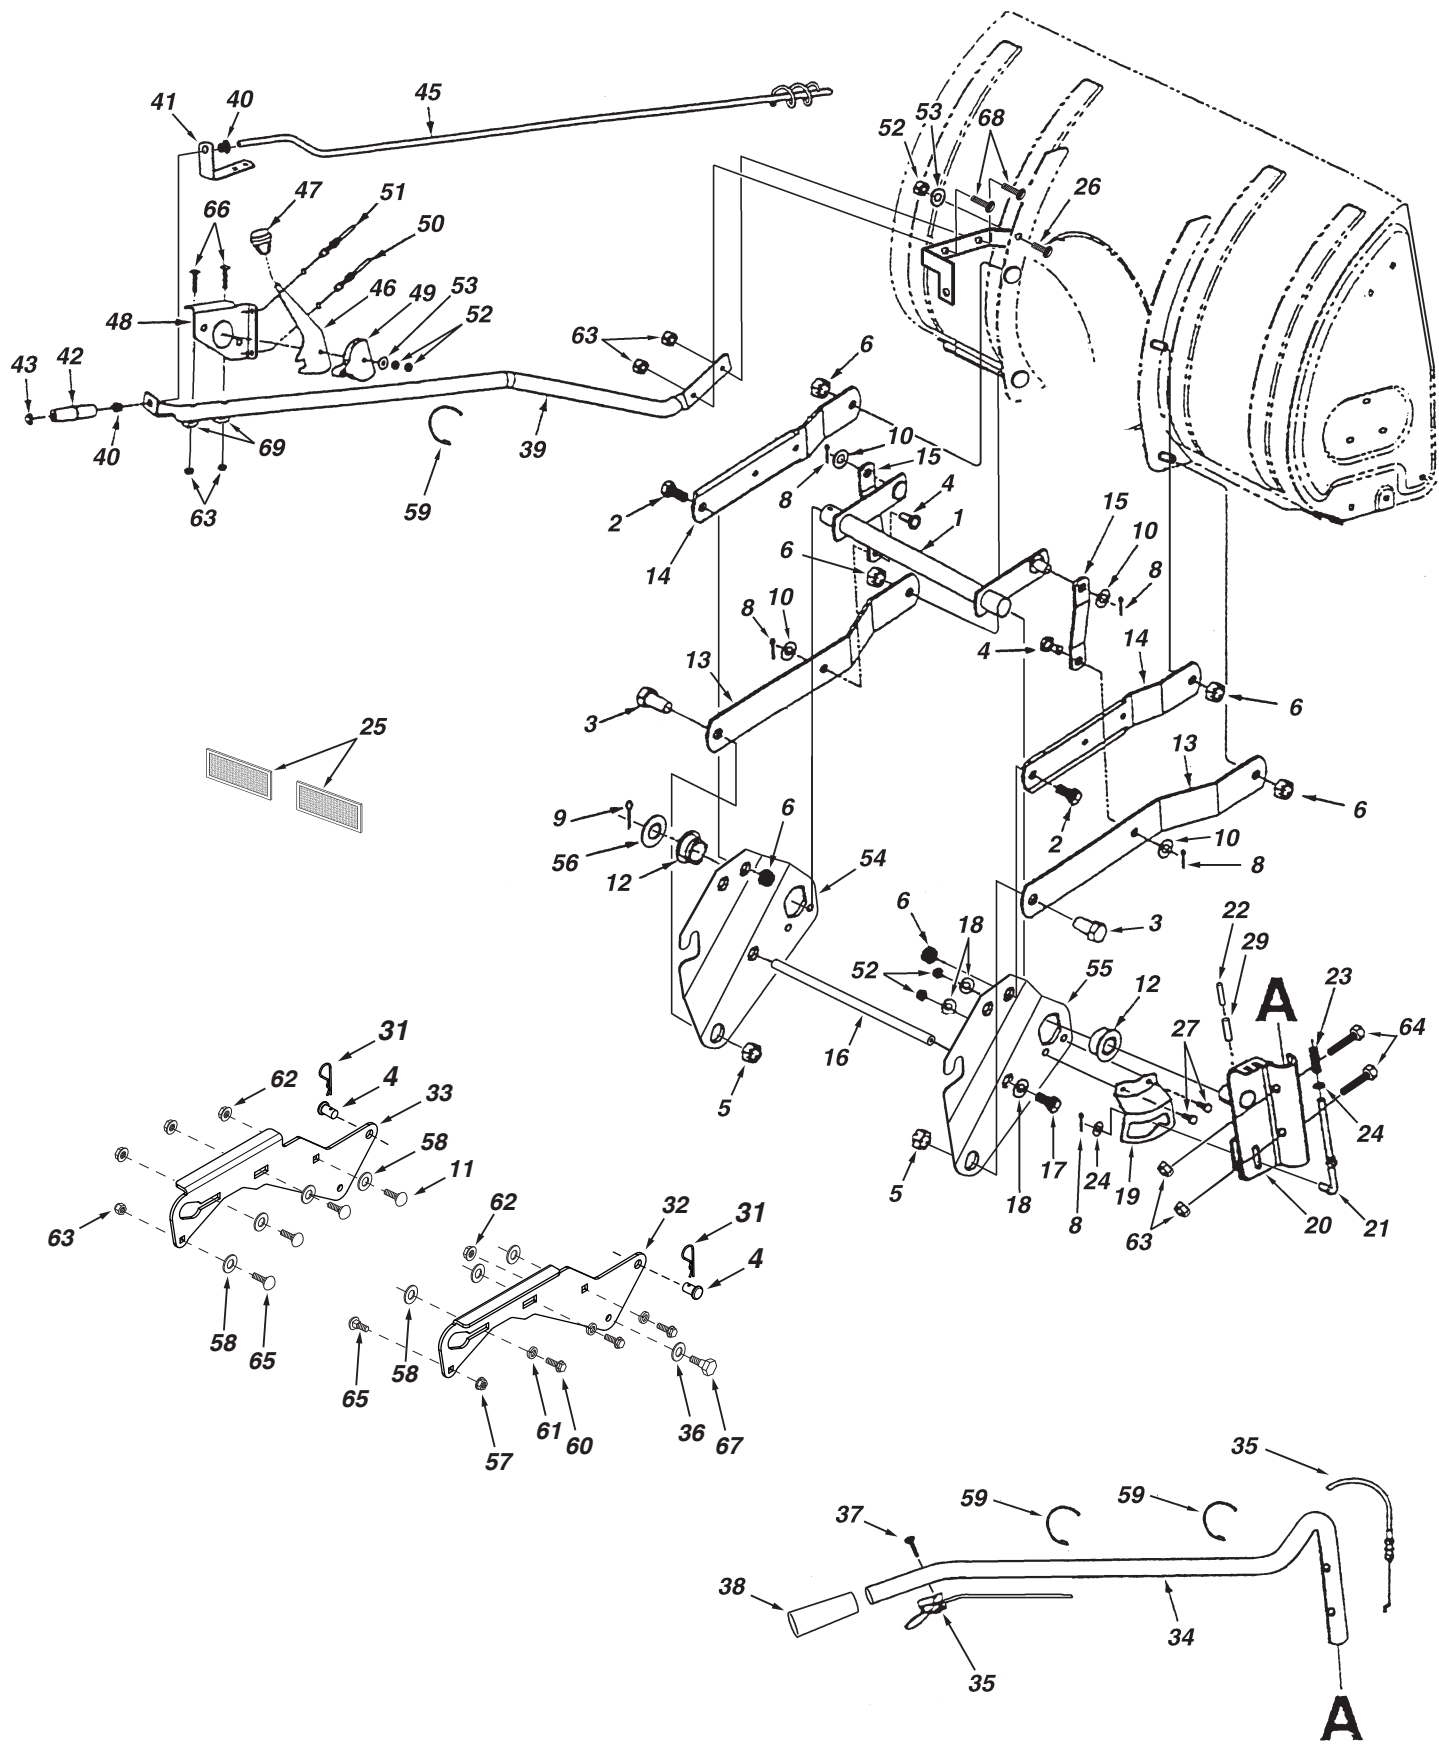

REPAIR PARTS FOR MODEL 544 92 18-01 42" SNOW THROWER

REPAIR PARTS FOR MODEL 544 92 18-01 42" SNOW THROWER

REF. NO.	PART NO.	QTY.	DESCRIPTION	REF. NO.	PART NO.	QTY.	DESCRIPTION
1	501 34 08-01	1	Lift Shaft Assembly	37	501 34 34-01	1	Screw, Oval #10-24 x 1"
2	501 34 09-01	2	Hex Bolt, 1/2-13 x 1"	38	501 34 35-01	1	Grip, Handle
3	501 34 10-01	2	Hex Bolt, 5/8-11 x 1-1/2"	39	501 34 36-01	1	Tube, Crank Rod Support
4	501 34 11-01	4	Pin, Clevis, 1/2" x 7/8"	40	501 33 73-01	2	Bushing, 3/8" Plastic
5	501 34 12-01	2	Nut, Hex Lock 5/8-11 Thread	41	501 33 60-01	1	Bracket, Chute Crank
6	501 33 41-01	6	Nut, Hex Lock 1/2-13	42	501 34 37-01	1	Knob, Crank
8	501 34 13-01	5	Pin, Cotter 1/8" x 3/4"	43	31 00 28-40	1	Palnut, 3/8"
9	577 77 68-01	1	Pin, Cotter 1/8" x 1-1/2"	45	501 33 56-01	1	Assembly, Chute Crank Rod
10	501 33 45-01	4	Washer, 17/32" x 1"	46	501 34 38-01	1	Handle, Chute Tilt
11	501 33 23-01	6	Carriage Bolt, 3/8-16 x 1"	47	577 15 90-01	1	Knob
12	501 34 14-01	2	Bearing, Flange With Flats	48	501 34 40-01	1	Assembly, Chute Tilt Bracket
13	501 34 15-01	2	Link, 15.80" Long	49	501 33 99-01	1	Guide, Cable
14	501 34 16-01	2	Link, 11.75" Long	50	501 33 86-01	1	Cable, Chute Control
15	501 34 17-01	2	Link, 4.88" Long	51	501 33 84-01	1	Cable, Chute Control with Clip
16	501 34 18-01	1	Rod, Spacer	52	531 00 76-16	5	Nut, Hex Lock 5/16-18
17	501 34 19-01	2	Hex Bolt, 5/16-18 x 1" (Locking)	53	522 77 03-01	2	Washer, 5/16"
18	531 00 46-56	4	Lock Washer, 5/16"	54	501 34 41-01	1	Plate, Mounting (L.H.)
19	501 34 20-01	1	Bracket, Lift	55	501 34 42-01	1	Plate, Mounting (R.H.)
20	501 34 21-01	1	Assembly, Handle Lift Bracket	56	501 34 43-01	1	Washer, 1.59" x 1.032" x .060"
21	501 34 22-01	1	Rod, Index Lift	57	531 00 81-09	1	Nut, Whizlock, 5/16-18
22	501 34 23-01	1	Pin, Spring 3/16" x 1-3/4"	58	501 33 20-01	8	Washer, 1/2"
23	501 34 24-01	1	Spring, Compression	59	501 33 14-01	3	Tie, Nylon
24	501 34 25-01	2	Washer, 13/32" x 13/16"	60	501 33 22-01	6	Hex Bolt, 3/8-16 x 1" Self Tap
25	501 34 26-01	2	Reflector, Rear	61	577 15 71-01	6	Lock Washer, 3/8"
26	522 75 63-01	1	Carriage Bolt, 5/16-18 x 3/4"	62	501 33 89-01	6	Nut, Flanged Lock 3/8-16
27	522 75 99-01	2	Hex Bolt, 5/16-18 x 3/4"	63	501 02 11-01	8	Nut, Nylock Hex 5/16-18
29	501 34 28-01	1	Pin, Spring 5/16" x 1-3/4"	64	531 00 28-38	2	Hex Bolt, 5/16-18 x 1-3/4"
31	580 74 44-01	2	Pin, Haircotter #4 (1/8")	65	522 77 02-01	2	Carriage Bolt, 5/16-18 x 1"
32	501 34 30-01	1	Plate, Side (R.H.)	66	501 34 45-01	2	Carriage Bolt, 5/16-18 x 1-3/4"
33	501 34 31-01	1	Plate, Side (L.H.)	67	501 33 94-01	2	Bolt, Shoulder
34	501 34 32-01	1	Tube, Lift Handle	68	501 34 46-01	2	Carriage Bolt, 5/16-18 x 1-1/4"
35	501 34 33-01	1	Trigger and Lift Cable Assembly	69	531 00 28-16	2	Washer, Bowed
36	734 11 72-01	2	Washer, 3/8"