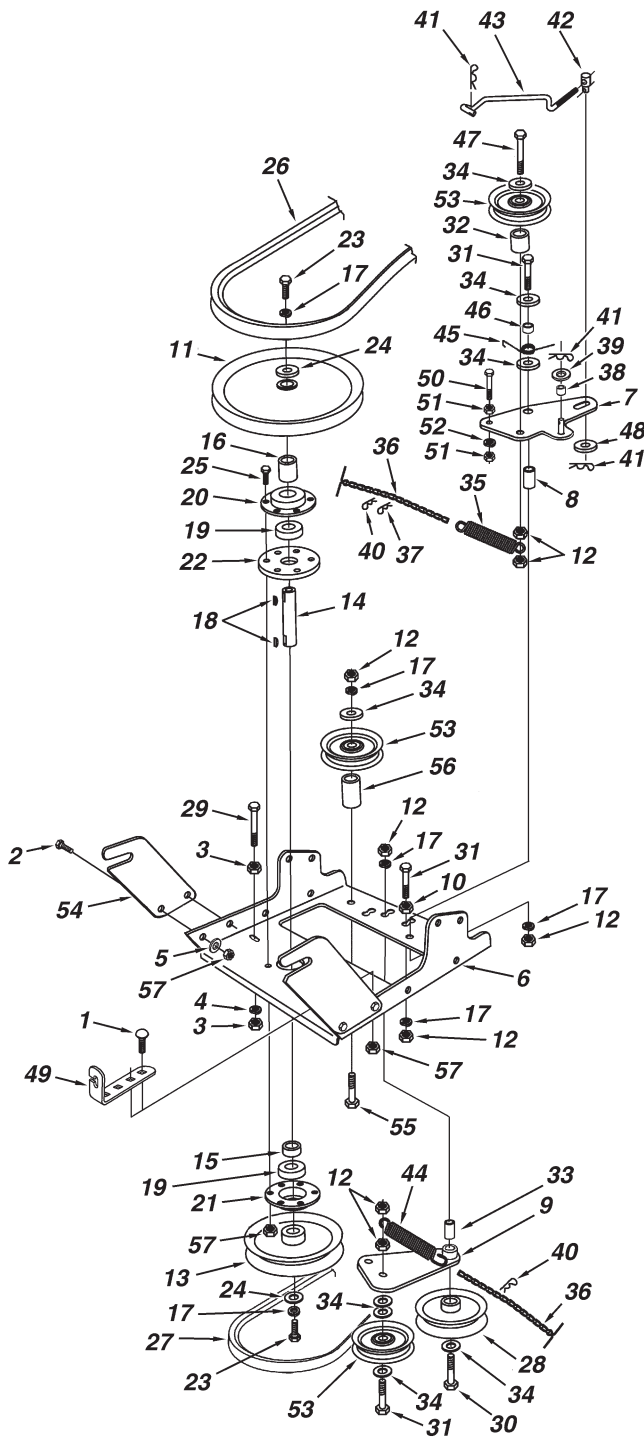

REPAIR PARTS FOR MODEL 544 92 18-01 42" SNOW THROWER

REF. NO.	PART NO.	QTY.	DESCRIPTION
1	522 75 63-01	2	Carriage Bolt, 5/16-18 x 3/4"
2	522 75 99-01	4	Hex Bolt, 5/16-18 x 3/4"
3	522 75 87-01	2	Hex Nut, 5/16-18
4	531 00 46-56	1	Lock Washer, 5/16"
5	522 77 03-01	4	Washer, 5/16" Std. Wrt.
6	501 34 47-01	1	Frame, Clutch and Pulley
7	501 34 48-01	1	Idler Arm Assembly
8	501 34 49-01	1	Spacer, Pivot
9	501 34 50-01	1	Idler Bracket Assembly
10	531 00 46-64	1	Hex Nut, 3/8-16
11	501 34 51-01	1	Pulley, V Type 9"
12	501 34 52-01	8	Nut, Hex Lock, 3/8-16
13	584 24 53-01	1	Pulley, V Type 5-1/2"
14	501 34 53-01	1	Shaft
15	501 34 54-01	1	Spacer
16	501 34 55-01	1	Spacer
17	577 15 71-01	6	Lock Washer, 3/8"
18	501 34 56-01	2	Key
19	501 34 57-01	2	Bearing, Ball
20	501 34 58-01	1	Housing, Bearing
21	501 34 59-01	1	Housing, Open Bearing
22	501 34 60-01	1	Spacer, Spindle
23	531 00 76-25	2	Hex Bolt, 3/8-24 x 1"
24	501 33 96-01	2	Washer
25	531 00 74-26	3	Hex Bolt, 5/16-18 x 1"
26	501 34 61-01	1	Belt, V Type Drive (55")
	501 34 62-01	1	Belt, V Type Drive (56")
27	501 34 63-01	1	Belt, V Type Auger
28	501 34 00-01	1	Pulley, V Type 4"
29	501 34 64-01	1	Hex Bolt, 5/16-18 x 3-1/2"
30	531 00 81-14	1	Hex Bolt, 3/8-16 x 2-1/2"
31	531 00 27-32	3	Hex Bolt, 3/8-16 x 2"
32	501 34 65-01	1	Spacer
33	501 34 66-01	1	Spacer, Pivot
34	734 11 72-01	8	Washer, 3/8"
35	501 34 67-01	1	Spring
36	501 34 68-01	2	Chain
37	531 00 28-43	1	Pin, Hair Cotter, 3/32"
38	501 34 69-01	1	Spacer
39	522 83 59-01	1	Washer, 1/4"
40	580 74 44-01	2	Pin, Hair Cotter #4 (1/8")
41	501 34 70-01	2	Pin, Hair Cotter 5/64"
42	501 34 71-01	1	Trunnion
43	501 34 72-01	1	Rod, Engagement
44	501 34 73-01	1	Spring
45	501 34 74-01	1	Spring, Torsion
46	522 59 17-01	1	Spacer
47	501 34 75-01	1	Hex Bolt, 3/8-16 x 2-3/4" Lg.
48	501 34 76-01	1	Washer, Flat 3/8"
49	501 34 77-01	1	Cable Bracket
50	501 34 78-01	1	Hex Bolt, 1/4-20 x 2-1/2"
51	731 23 16-01	2	Hex Nut, 1/4-20
52	577 16 18-01	1	Lock Washer, 1/4"
53	501 34 79-01	3	Pulley, Flat 3-5/8"
54	501 34 80-01	2	Rear Pulley Frame Bracket
55	501 34 81-01	1	Hex Bolt, 3/8-16 x 3-1/4"
56	501 34 82-01	1	Spacer
57	501 02 11-01	9	Hex Nut, 5/16-18 Nylock