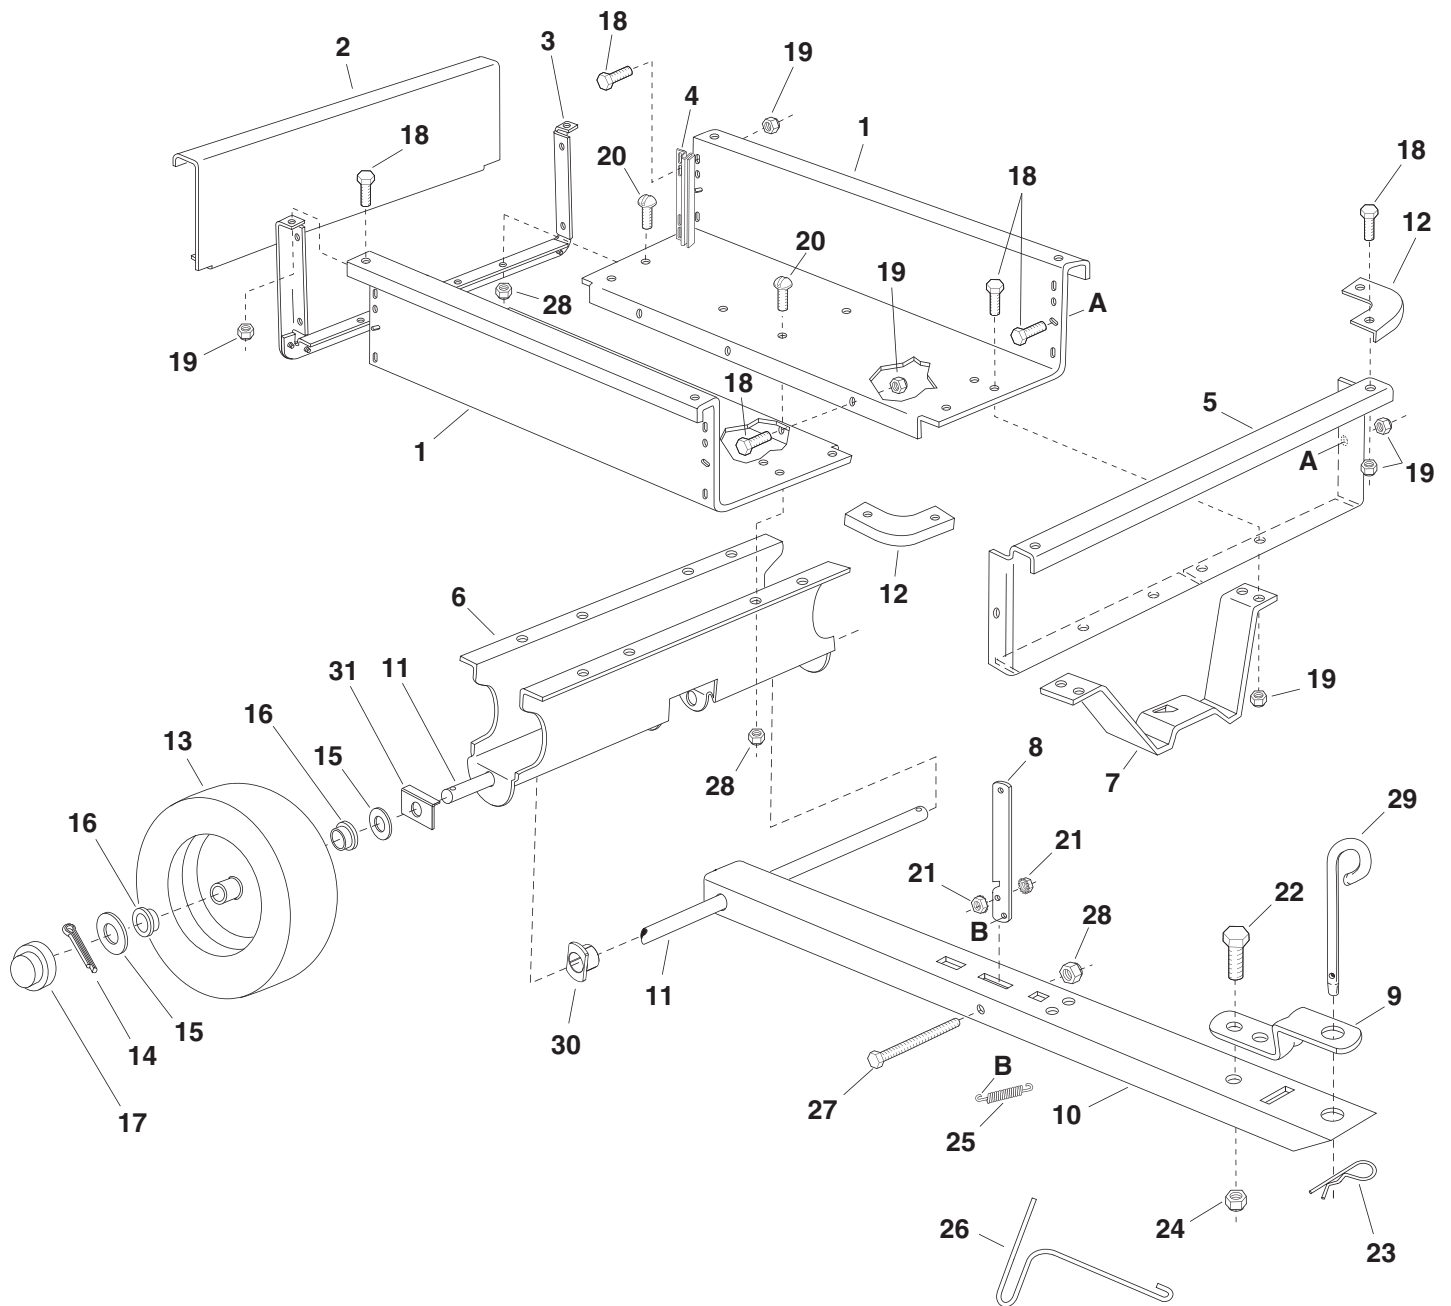

IPL, Trailer, 2007-01, 504 05 45-07

5010082-01

Utility Cart Trailer

Spare parts

Ersatzteile

Pièces détachées

Reserve onderdelen

Repuestos

Reservdelar

REPAIR PARTS

KEY NO.	PART NO.	QTY.	DESCRIPTION
1	531 00 27-21	2	Cart Body
2	531 00 27-03	1	Tailgate
3	531 00 24-04	1	Tailgate Reinforcement Bracket
4	531 00 27-22	2	Tailgate Guide
5	531 00 27-07	1	Front Panel
6	504 06 55-01	1	Wheel Support
7	531 00 76-76	1	Latch Stand Bracket
8	530 00 76-79	1	Latch Lock Lever
9	506 62 12-01	1	Hitch Bracket
10	504 06 56-01	1	Draw Bar Tongue
11	531 00 76-77	1	Axle, Wheel 3/4" Dia
12	531 00 27-14	2	Front Corner Cap
13	531 00 27-15	2	Wheel 16/4.00 x 8.00
14	721 61 83-01	2	1/8" dia x 1" Cotter Pin
15	531 00 27-16	4	3/4" Flat Washer
16	531 00 76-96	4	Wheel Bearing
17	531 00 27-17	2	Hub Cap
18	504 06 57-01	21	1/4-20 x 5/8" Hex Bolt
19	504 06 60-01	21	1/4-20 SEMS Nylock Nut
20	531 00 27-18	12	5/16-18 x 3/4" Truss Hd Bolt
21	531 00 76-81	2	Hex Nut, 5/16-18 (SEMS)
22	874 78 06-16	1	3/8-16 x 1" Hex Bolt
23	721 68 02-51	1	1/8" Hair Cotter pin
24	501 33 27-01	1	3/8-16 Nylock Nut
25	531 00 76-54	1	Extension Spring
26	531 00 76-56	1	Spring Puller Tool
27	531 00 76-53	1	5/16-18 x 3 3/4" Hex Bolt
28	501 02 11-01	13	5/16-18 Nylock Nut
29	506 62 56-01	1	Hitch Pin
30	504 06 63-01	2	Flanged Bearing
31	504 06 65-01	2	Axle Clip