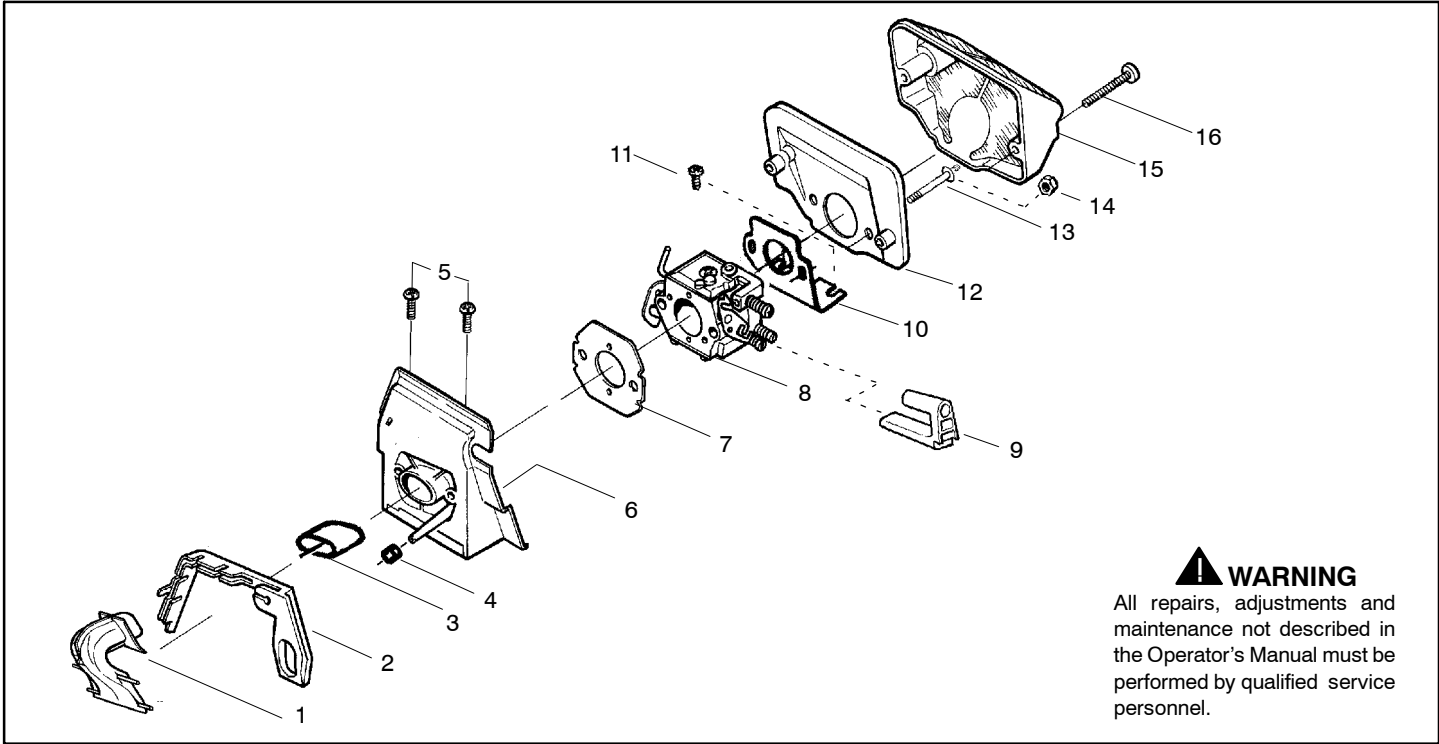

| Ref. | Part No. | Description |
|------|-----------|---|
| 1 | 530016154 | Screw |
| 2 | 530059960 | Shield-Cylinder |
| 3 | 952030150 | Spark Plug (RCJ-7Y) |
| 4 | 530069941 | Kit-Cylinder (40cc) (incl. 4,8 & #26 pg. 3) |
| 5 | 530069454 | Kit-Piston (40cc) (Includes pin and 6, 7) |
| 6 | 530029982 | Ring-Piston (40cc) |
| 7 | 530015697 | Piston Pin Retainer |
| 8 | 530049794 | Cap-Crankcase |
| 9 | 530015897 | Screw |

| Ref. | Part No. | Description | Ref. | Part No. | Description |
|------|-----------|---|------|-----------|----------------------|
| 1 | 530014949 | Assy-Clutch | 14 | 530047855 | Plate-Bar |
| 2 | 530015611 | Washer-Clutch | 15 | 530019228 | Gasket |
| 3 | --- | Assy-Clutch Drum | 16 | 530036043 | Plate-Bar Stud |
| | 530047061 | 3/8" | 17 | 530015877 | Bar Bolt |
| | 530048132 | .325" | 18 | 530015878 | Screw |
| 4 | 530015907 | Washer-Thrust | 19 | 530029850 | Chain Catcher |
| 5 | 530014776 | Assy-Oil Pick-Up and Screen (Incl. 6,7) | 20 | 530015893 | Screw |
| 6 | 530056533 | Filter-Oil | 21 | 530052428 | Cover |
| 7 | 545037101 | Assy-Pickup | 22 | 530015922 | Nut-Type "U" Speed |
| 8 | 530015896 | Screw | 23 | 530029830 | Grommet |
| 9 | 530014410 | Assy-Oil Pump | 24 | 530029831 | Lever-Choke |
| 10 | 530029833 | Worm Gear-Oil Pump | 25 | 530071991 | Kit - Chassis Ass'y. |
| 11 | 545033501 | Tube-Oil Vent | 26 | 530015922 | Nut-Type "U" Speed |
| 12 | 530015896 | Screw (optional) | 27 | 530016037 | Screw |
| 13 | 530015917 | Nut (used with standard bar adjustment) | 28 | 501765602 | Assy.- Oil Tank Cap |