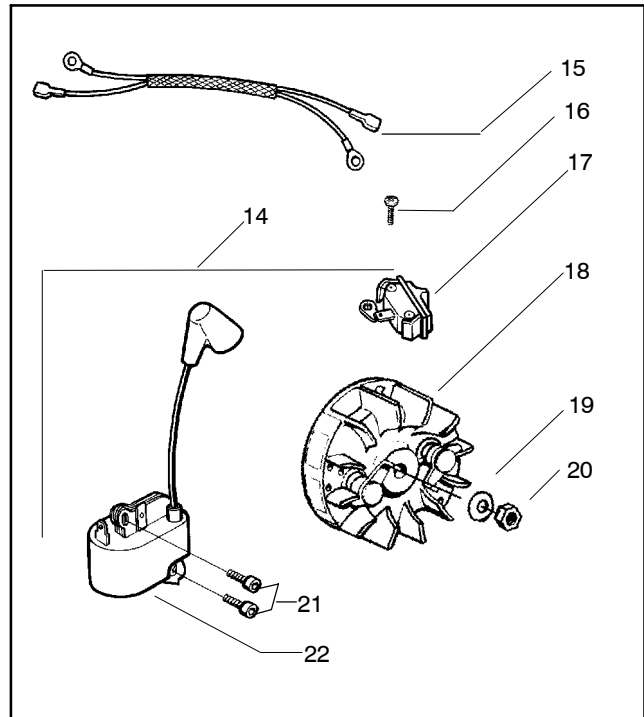

Ref.	Part No.	Description	Ref.	Part No.	Description	Ref.	Part No.	Description
1	530071968	Kit-Fan Hsg / Starter (Incl. 2,3,4,5,6,7 8,9,10,11)	13	530015892	Screw	28	530069247	Kit - Fuel line
2	530071966	Kit-Starter EPS (Incl. 5,6,7,8)	14	530071967	Kit-EPS ignition (Incl. 17, 18, 22)	29	530014497	Assy.- Fuel Pickup
3	530150318	Handle-Starter	15	530403257	Assy-Leadwire	30	530016439	Screw
4	530069232	Kit-Rope	16	530015896	Screw	31	530014381	Kit-Assy Spike (Incl.#30) (Optional)
5	530021179	Screw-shoulder	17	503717901	Switch-Ignition	32	530015940	Screw
6	530059677	Hub	18	530039637	Assy. -Flywheel	33	530052439	Element - AV Isolator
7	530021180	Spring-EPS	19	530015127	Washer-Flywheel	34	530052446	Assy. -Tank/Handle
8	530016080	Screw	20	530016134	Nut	35	530015843	Screw
9	530042095	Spring-Starter	21	545003902	Screw	36	530059961	Handle-Front
10	530059959	Baffle-Air	22	530039239	Module - Ignition	37	530052439	Isolator-Front Handle
11	530059958	Assy-Fan Hsg. w/eyelet	23	530029869	Wire - Throttle	38	530029984	Isolator
12	530015893	Screw	24	530029863	Cap - Wire	39	530026119	Valve - Check
			25	530029860	Pin	40	530038264	Plug - Vent
			26	530029861	Spring	41	530071266	Kit-Assy. Fuel Cap
			27	530069587	Kit - Throttle Trigger			

✓ = NEW PART NUMBER FOR THIS IPL   * = REFER TO THE SERVICE REFERENCE INDICATED FOR MORE INFORMATION. (LOCATED AT END OF IPL)
● = THESE PARTS ARE ILLUSTRATED FOR CLARITY. ORDER COMPLETE ASSEMBLY.