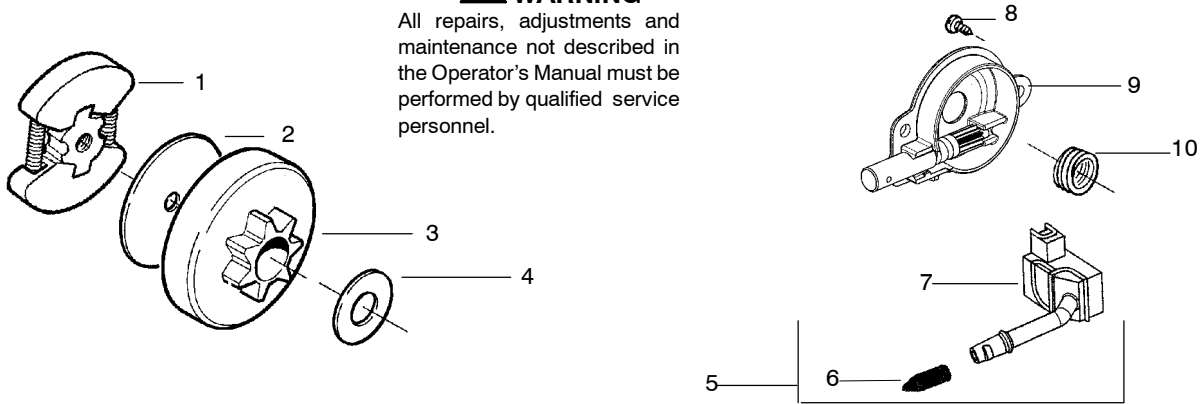

⚠ WARNING

All repairs, adjustments and maintenance not described in the Operator's Manual must be performed by qualified service personnel.

| Ref. | Part No. | Description | Ref. | Part No. | Description |
|------|-----------|------------------------|------|-----------|---|
| 1 | 530029813 | Assy-Turbo Air Cleaner | 15 | 545057801 | Air-Filter - Top |
| 2 | 530019203 | Seal - Turbo Clean | 16 | 530015899 | Screw |
| 3 | 530029814 | Sleeve-Intake | 17 | 530016044 | Bolt- Muffler |
| 4 | 530053435 | Seal-Impulse | 18 | 530069415 | Kit-Muffler (Includes 17,19,20,21,22,25) |
| 5 | 530015814 | Screw | 19 | 530037254 | Cover-Muffler |
| 6 | 530037465 | Adapter - Carb. | 20 | 530029810 | Screen-Spark Arrestor |
| 7 | 530019172 | Gasket-Carburetor | 21 | 530037246 | Diffuser-Muffler |
| 8 | 530071987 | Carburetor-W-29 | 22 | 530037251 | Body-Muffler |
| 9 | 530035587 | Grommet-Final | 23 | 530019205 | Gasket-Muffler |
| 10 | 530047767 | Plate - Support | 24 | 530037640 | Plate-Muffler |
| 11 | 530015896 | Screw | 25 | 530015902 | Bolt- Muffler support |
| 12 | 530036582 | Air Filter - Bottom | 26 | 530056363 | Assy. -Bearing and Seal |
| 13 | 530015968 | Stud - Carb. | 27 | 530029794 | Assy-Crankshaft & Rod |
| 14 | 530016008 | Nut | | | |

✓ = NEW PART NUMBER FOR THIS IPL
 ● = THESE PARTS ARE ILLUSTRATED FOR CLARITY. ORDER COMPLETE ASSEMBLY.

⚠ WARNING

All repairs, adjustments and maintenance not described in the Operator's Manual must be performed by qualified service personnel.