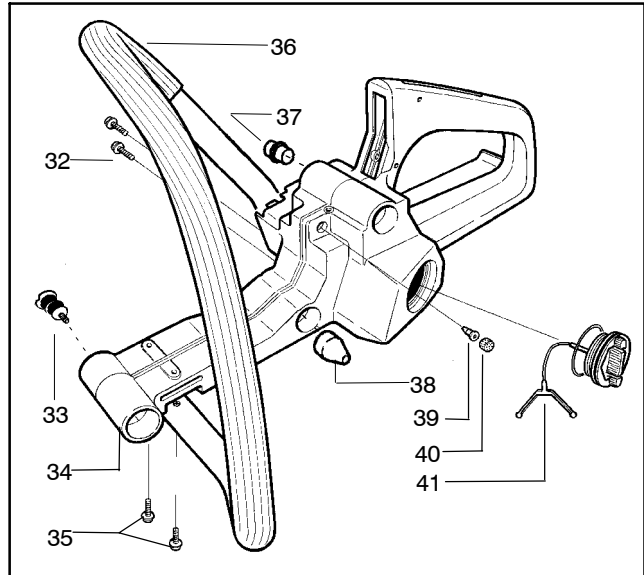

Ref.	Part No.	Description	Ref.	Part No.	Description	Ref.	Part No.	Description
1	530071968	Kit-Fan Hsg / Starter (Incl. 2,3,4,5,6,7 8,9,10,11)	13	530015892	Screw	28	530069247	Kit - Fuel line
2	530071966	Kit-Starter EPS (Incl. 5,6,7,8)	14	530071967	Kit-EPS ignition (Incl. 17, 18, 22)	29	530014497	Assy.- Fuel Pickup
3	530150318	Handle-Starter	15	530403257	Assy-Leadwire	30	530016439	Screw
4	530069232	Kit-Rope	16	530015896	Screw	31	530014381	Kit-Assy Spike (Incl.#30) (Optional)
5	530021179	Screw-shoulder	17	503717901	Switch-Ignition	32	530015940	Screw
6	530059677	Hub	18	530039637	Assy. -Flywheel	33	530052439	Element - AV Isolator
7	530021180	Spring-EPS	19	530015127	Washer-Flywheel	34	530052446	Assy. -Tank/Handle
8	530016080	Screw	20	530016134	Nut	35	530015843	Screw
9	530042095	Spring-Starter	21	545003902	Screw	36	530059961	Handle-Front
10	530059959	Baffle-Air	22	530039239	Module - Ignition	37	530052439	Isolator-Front Handle
11	530059958	Assy-Fan Hsg. w/eyelet	23	530029869	Wire - Throttle	38	530029984	Isolator
12	530015893	Screw	24	530029863	Cap - Wire	39	530026119	Valve - Check
			25	530029860	Pin	40	530038264	Plug - Vent
			26	530029861	Spring	41	530071266	Kit-Assy. Fuel Cap
			27	530069587	Kit - Throttle Trigger			

✓ = NEW PART NUMBER FOR THIS IPL   * = REFER TO THE SERVICE REFERENCE INDICATED FOR MORE INFORMATION. (LOCATED AT END OF IPL)
● = THESE PARTS ARE ILLUSTRATED FOR CLARITY. ORDER COMPLETE ASSEMBLY.