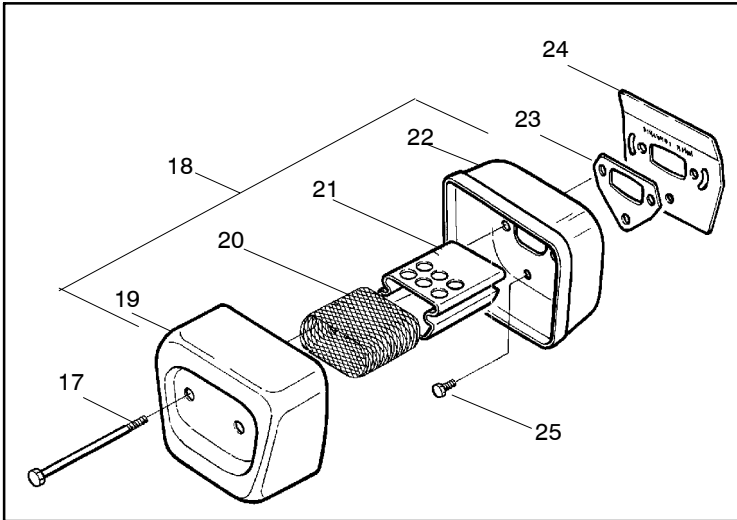

Ref.	Part No.	Description	Ref.	Part No.	Description
1	530029813	Assy-Turbo Air Cleaner	15	545057801	Air-Filter - Top
2	530019203	Seal - Turbo Clean	16	530015899	Screw
3	530029814	Sleeve-Intake	17	530016044	Bolt- Muffler
4	530053435	Seal-Impulse	18	530069415	Kit-Muffler (Includes 17,19,20,21,22,25)
5	530015814	Screw	19	530037254	Cover-Muffler
6	530037465	Adapter - Carb.	20	530029810	Screen-Spark Arrestor
7	530019172	Gasket-Carburetor	21	530037246	Diffuser-Muffler
8	530071987	Carburetor-W-29	22	530037251	Body-Muffler
9	530035587	Grommet-Final	23	530019205	Gasket-Muffler
10	530047767	Plate - Support	24	530037640	Plate-Muffler
11	530015896	Screw	25	530015902	Bolt- Muffler support
12	530036582	Air Filter - Bottom	26	530056363	Assy. -Bearing and Seal
13	530015968	Stud - Carb.	27	530029794	Assy-Crankshaft & Rod
14	530016008	Nut			

✓ = NEW PART NUMBER FOR THIS IPL
● = THESE PARTS ARE ILLUSTRATED FOR CLARITY. ORDER COMPLETE ASSEMBLY.