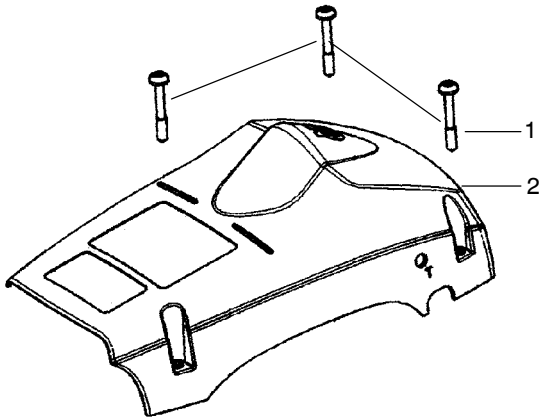

| Ref. | Part No. | Description |
|------|-----------|---|
| 1 | 530016154 | Screw |
| 2 | 530059960 | Shield-Cylinder |
| 3 | 952030150 | Spark Plug (RCJ-7Y) |
| 4 | 530069941 | Kit-Cylinder (40cc) (incl. 4,8 & #26 pg. 3) |
| 5 | 530069454 | Kit-Piston (40cc) (Includes pin and 6, 7) |
| 6 | 530029982 | Ring-Piston (40cc) |
| 7 | 530015697 | Piston Pin Retainer |
| 8 | 530049794 | Cap-Crankcase |
| 9 | 530015897 | Screw |

| Ref. | Part No. | Description | Ref. | Part No. | Description |
|------|-----------|---|------|-----------|----------------------|
| 1 | 530014949 | Assy-Clutch | 14 | 530047855 | Plate-Bar |
| 2 | 530015611 | Washer-Clutch | 15 | 530019228 | Gasket |
| 3 | --- | Assy-Clutch Drum | 16 | 530036043 | Plate-Bar Stud |
| | 530047061 | 3/8" | 17 | 530015877 | Bar Bolt |
| | 530048132 | .325" | 18 | 530015878 | Screw |
| 4 | 530015907 | Washer-Thrust | 19 | 530029850 | Chain Catcher |
| 5 | 530014776 | Assy-Oil Pick-Up and Screen (Incl. 6,7) | 20 | 530015893 | Screw |
| 6 | 530056533 | Filter-Oil | 21 | 530052428 | Cover |
| 7 | 545037101 | Assy-Pickup | 22 | 530015922 | Nut-Type "U" Speed |
| 8 | 530015896 | Screw | 23 | 530029830 | Grommet |
| 9 | 530014410 | Assy-Oil Pump | 24 | 530029831 | Lever-Choke |
| 10 | 530029833 | Worm Gear-Oil Pump | 25 | 530071991 | Kit - Chassis Ass'y. |
| 11 | 545033501 | Tube-Oil Vent | 26 | 530015922 | Nut-Type "U" Speed |
| 12 | 530015896 | Screw (optional) | 27 | 530016037 | Screw |
| 13 | 530015917 | Nut (used with standard bar adjustment) | 28 | 501765602 | Assy.- Oil Tank Cap |