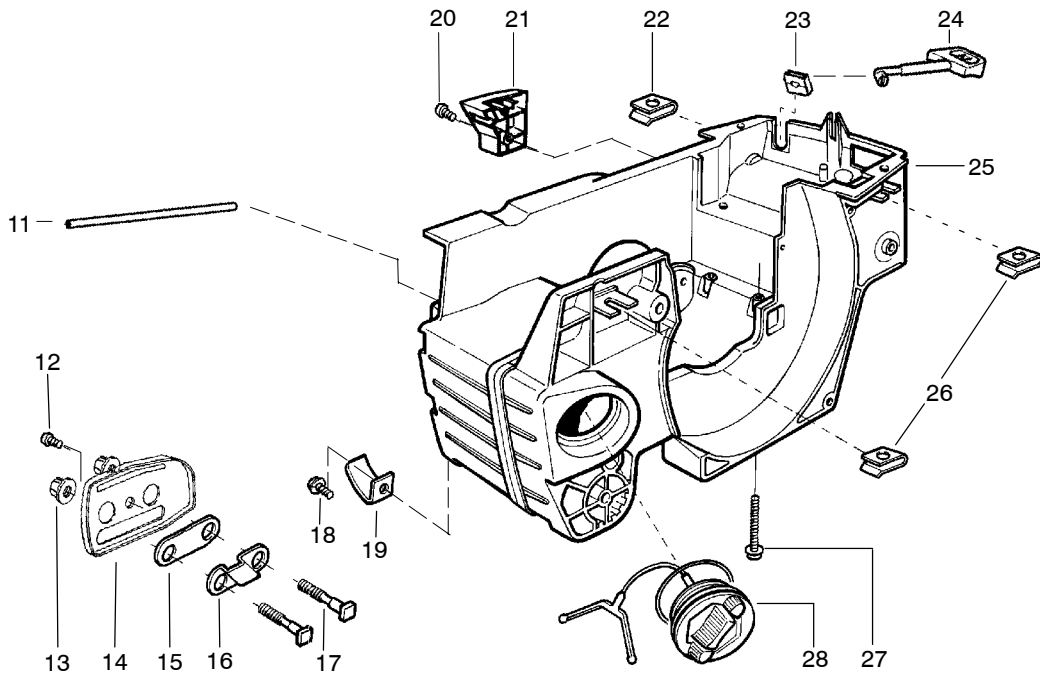

| Ref. | Part No. | Description |
|------|-----------|---|
| 1 | 530016154 | Screw |
| 2 | 530059960 | Shield-Cylinder |
| 3 | 952030150 | Spark Plug (RCJ-7Y) |
| 4 | 530069941 | Kit-Cylinder (40cc) (incl. 4,8 & #26 pg. 3) |
| 5 | 530069454 | Kit-Piston (40cc) (Includes pin and 6, 7) |
| 6 | 530029982 | Ring-Piston (40cc) |
| 7 | 530015697 | Piston Pin Retainer |
| 8 | 530049794 | Cap-Crankcase |
| 9 | 530015897 | Screw |

| Ref. | Part No. | Description | Ref. | Part No. | Description |
|------|-----------|---|------|-----------|----------------------|
| 1 | 530014949 | Assy-Clutch | 14 | 530047855 | Plate-Bar |
| 2 | 530015611 | Washer-Clutch | 15 | 530019228 | Gasket |
| 3 | --- | Assy-Clutch Drum | 16 | 530036043 | Plate-Bar Stud |
| | 530047061 | 3/8" | 17 | 530015877 | Bar Bolt |
| | 530048132 | .325" | 18 | 530015878 | Screw |
| 4 | 530015907 | Washer-Thrust | 19 | 530029850 | Chain Catcher |
| 5 | 530014776 | Assy-Oil Pick-Up and Screen (Incl. 6,7) | 20 | 530015893 | Screw |
| 6 | 530056533 | Filter-Oil | 21 | 530052428 | Cover |
| 7 | 545037101 | Assy-Pickup | 22 | 530015922 | Nut-Type "U" Speed |
| 8 | 530015896 | Screw | 23 | 530029830 | Grommet |
| 9 | 530014410 | Assy-Oil Pump | 24 | 530029831 | Lever-Choke |
| 10 | 530029833 | Worm Gear-Oil Pump | 25 | 530071991 | Kit - Chassis Ass'y. |
| 11 | 545033501 | Tube-Oil Vent | 26 | 530015922 | Nut-Type "U" Speed |
| 12 | 530015896 | Screw (optional) | 27 | 530016037 | Screw |
| 13 | 530015917 | Nut (used with standard bar adjustment) | 28 | 501765602 | Assy.- Oil Tank Cap |