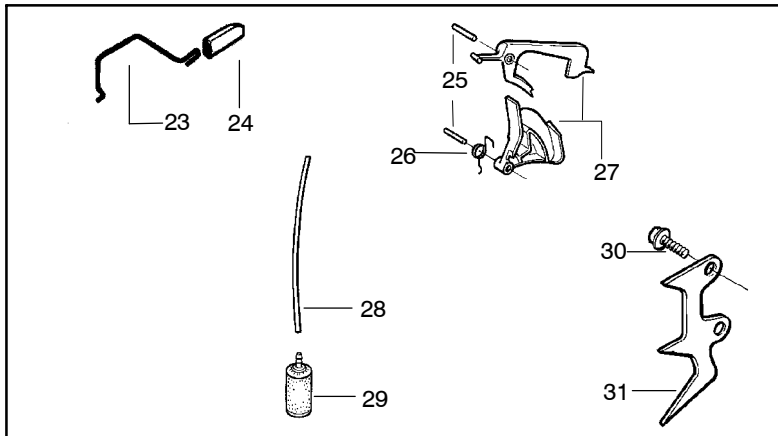

Ref.	Part No.	Description	Ref.	Part No.	Description	Ref.	Part No.	Description
1	530071968	Kit-Fan Hsg / Starter (Incl. 2,3,4,5,6,7 8,9,10,11)	13	530015892	Screw	28	530069247	Kit - Fuel line
2	530071966	Kit-Starter EPS (Incl. 5,6,7,8)	14	530071967	Kit-EPS ignition (Incl. 17, 18, 22)	29	530014497	Assy.- Fuel Pickup
3	530150318	Handle-Starter	15	530403257	Assy-Leadwire	30	530016439	Screw
4	530069232	Kit-Rope	16	530015896	Screw	31	530014381	Kit-Assy Spike (Incl.#30) (Optional)
5	530021179	Screw-shoulder	17	503717901	Switch-Ignition	32	530015940	Screw
6	530059677	Hub	18	530039637	Assy. -Flywheel	33	530052439	Element - AV Isolator
7	530021180	Spring-EPS	19	530015127	Washer-Flywheel	34	530052446	Assy. -Tank/Handle
8	530016080	Screw	20	530016134	Nut	35	530015843	Screw
9	530042095	Spring-Starter	21	545003902	Screw	36	530059961	Handle-Front
10	530059959	Baffle-Air	22	530039239	Module - Ignition	37	530052439	Isolator-Front Handle
11	530059958	Assy-Fan Hsg. w/eyelet	23	530029869	Wire - Throttle	38	530029984	Isolator
12	530015893	Screw	24	530029863	Cap - Wire	39	530026119	Valve - Check
			25	530029860	Pin	40	530038264	Plug - Vent
			26	530029861	Spring	41	530071266	Kit-Assy. Fuel Cap
			27	530069587	Kit - Throttle Trigger			

✓ = NEW PART NUMBER FOR THIS IPL   * = REFER TO THE SERVICE REFERENCE INDICATED FOR MORE INFORMATION. (LOCATED AT END OF IPL)
● = THESE PARTS ARE ILLUSTRATED FOR CLARITY. ORDER COMPLETE ASSEMBLY.