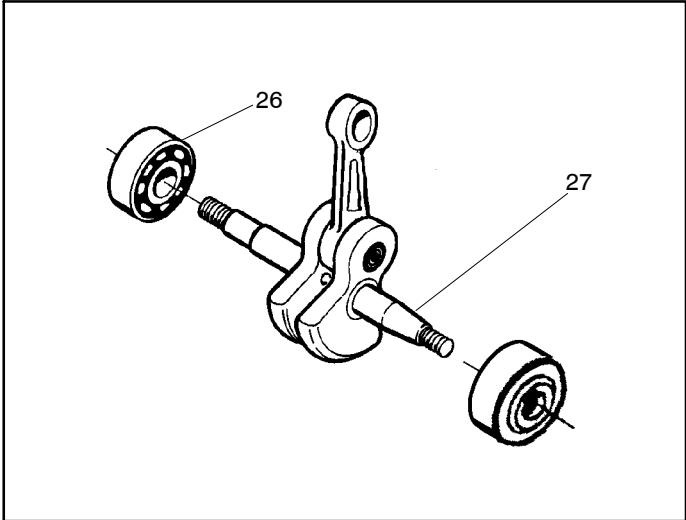

Ref.	Part No.	Description	Ref.	Part No.	Description
1	530029813	Assy-Turbo Air Cleaner	15	545057801	Air-Filter - Top
2	530019203	Seal - Turbo Clean	16	530015899	Screw
3	530029814	Sleeve-Intake	17	530016044	Bolt- Muffler
4	530053435	Seal-Impulse	18	530069415	Kit-Muffler (Includes 17,19,20,21,22,25)
5	530015814	Screw	19	530037254	Cover-Muffler
6	530037465	Adapter - Carb.	20	530029810	Screen-Spark Arrestor
7	530019172	Gasket-Carburetor	21	530037246	Diffuser-Muffler
8	530071987	Carburetor-W-29	22	530037251	Body-Muffler
9	530035587	Grommet-Final	23	530019205	Gasket-Muffler
10	530047767	Plate - Support	24	530037640	Plate-Muffler
11	530015896	Screw	25	530015902	Bolt- Muffler support
12	530036582	Air Filter - Bottom	26	530056363	Assy. -Bearing and Seal
13	530015968	Stud - Carb.	27	530029794	Assy-Crankshaft & Rod
14	530016008	Nut			

✓ = NEW PART NUMBER FOR THIS IPL
● = THESE PARTS ARE ILLUSTRATED FOR CLARITY. ORDER COMPLETE ASSEMBLY.