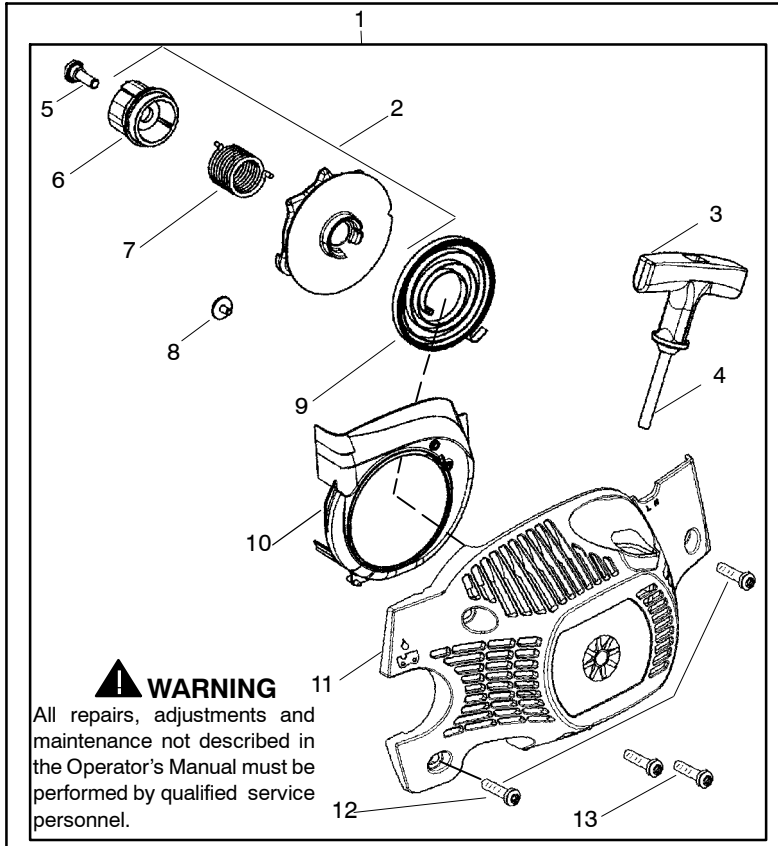

WARNING

All repairs, adjustments and maintenance not described in the Operator's Manual must be performed by qualified service personnel.