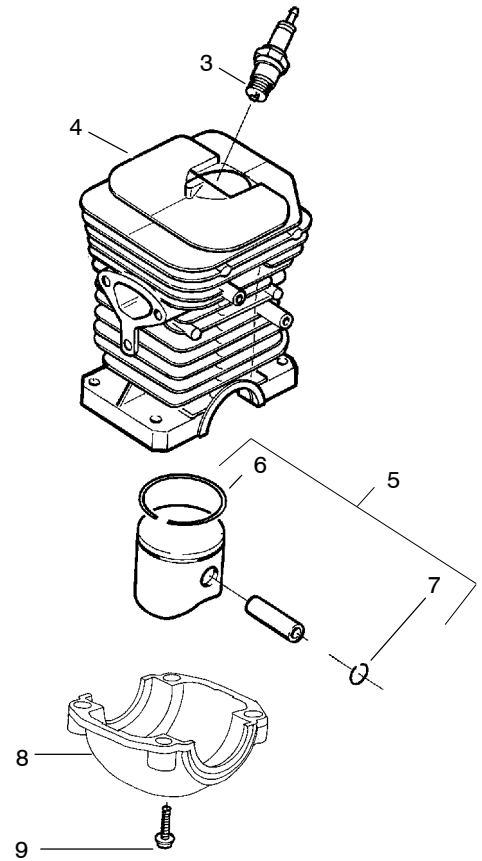

| Ref. | Part No. | Description |
|------|-----------|---|
| 1 | 530016154 | Screw |
| 2 | 530059960 | Shield-Cylinder |
| 3 | 952030150 | Spark Plug (RCJ-7Y) |
| 4 | 530069941 | Kit-Cylinder (40cc) (incl. 4,8 & #26 pg. 3) |
| 5 | 530069454 | Kit-Piston (40cc) (Includes pin and 6, 7) |
| 6 | 530029982 | Ring-Piston (40cc) |
| 7 | 530015697 | Piston Pin Retainer |
| 8 | 530049794 | Cap-Crankcase |
| 9 | 530015897 | Screw |

| Ref. | Part No. | Description | Ref. | Part No. | Description |
|------|-----------|---|------|-----------|----------------------|
| 1 | 530014949 | Assy-Clutch | 14 | 530047855 | Plate-Bar |
| 2 | 530015611 | Washer-Clutch | 15 | 530019228 | Gasket |
| 3 | --- | Assy-Clutch Drum | 16 | 530036043 | Plate-Bar Stud |
| | 530047061 | 3/8" | 17 | 530015877 | Bar Bolt |
| | 530048132 | .325" | 18 | 530015878 | Screw |
| 4 | 530015907 | Washer-Thrust | 19 | 530029850 | Chain Catcher |
| 5 | 530014776 | Assy-Oil Pick-Up and Screen (Incl. 6,7) | 20 | 530015893 | Screw |
| 6 | 530056533 | Filter-Oil | 21 | 530052428 | Cover |
| 7 | 545037101 | Assy-Pickup | 22 | 530015922 | Nut-Type "U" Speed |
| 8 | 530015896 | Screw | 23 | 530029830 | Grommet |
| 9 | 530014410 | Assy-Oil Pump | 24 | 530029831 | Lever-Choke |
| 10 | 530029833 | Worm Gear-Oil Pump | 25 | 530071991 | Kit - Chassis Ass'y. |
| 11 | 545033501 | Tube-Oil Vent | 26 | 530015922 | Nut-Type "U" Speed |
| 12 | 530015896 | Screw (optional) | 27 | 530016037 | Screw |
| 13 | 530015917 | Nut (used with standard bar adjustment) | 28 | 501765602 | Assy.- Oil Tank Cap |