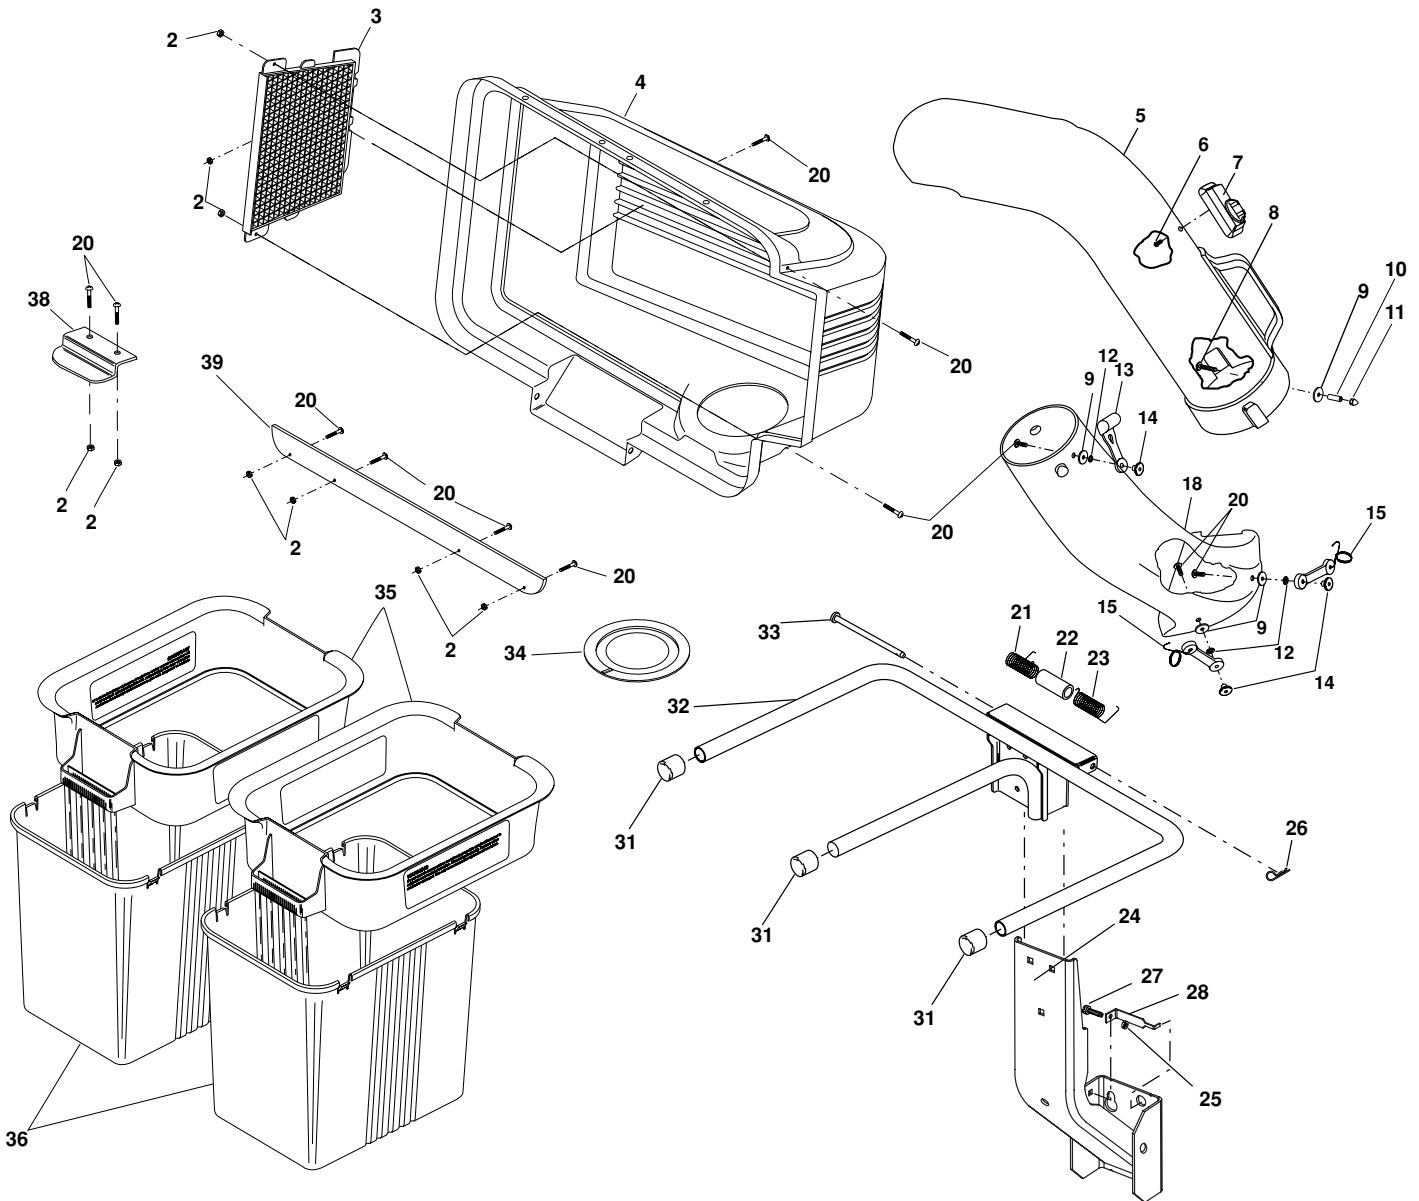

# Grass Catcher Grass Collector CET42

**Spare parts**  
**Ersatzteile**  
**Pièces détachées**  
**Reserve onderdelen**  
**Repuestos**  
**Reservdelar**

# CET42 (96071001000)

KEY NO.	PART NO.	DESCRIPTION	KEY NO.	PART NO.	DESCRIPTION
2	532 06 91-80	Nut, Crownlock #10-24	21	532 13 27-96	Spring, Cover L.H. (black)
3	532 12 75-33	Screen, Cover	22	532 13 32-35	Spacer, Cover
4	532 17 10-61	Cover Asm.(Incl. 3,38,39)	23	532 13 29-83	Spring, Cover R.H. (gray)
5	532 12 68-40	Chute, Upper	24	532 18 09-23	Support Assembly
6	818 02 10-08	Screw, Special	25	873 80 04-00	Locknut 1/4-20
7	532 13 09-33	Full Bag Indicator	26	532 12 46-70	Spring, Retainer
8	532 08 71-75	Screw, #10-24 x 1-1/8	27	872 14 04-05	Bolt
9	819 06 12-16	Washer 3/16x3/4x16 Ga.	28	532 17 97-45	Bracket, Stop
10	532 00 72-06	Spacer, Split	31	532 17 40-83	Plug, Tubing End
11	532 06 08-67	Nut, Acorn #10-24	32	532 17 97-46	Bagger, Frame
12	810 07 10-00	Washer, lock	33	532 19 27-86	Pin, Hinge
13	532 10 98-08	Latch, Chute	34	532 12 75-34	Gasket, Cover
14	532 12 50-04	Nut, Weld	35	532 18 32-86	Container, Top
15	532 16 07-93	Latch Assembly, Hook	36	532 12 95-86	Container, Bottom
18	532 16 28-03	Chute, Lower	38	532 13 08-95	Latch Handle, Cover
20	871 08 10-10	Screw #10-24 x 5/8	39	532 15 50-42	Strip, Reinforcement
			--	532 41 12-65	Owner's Manual