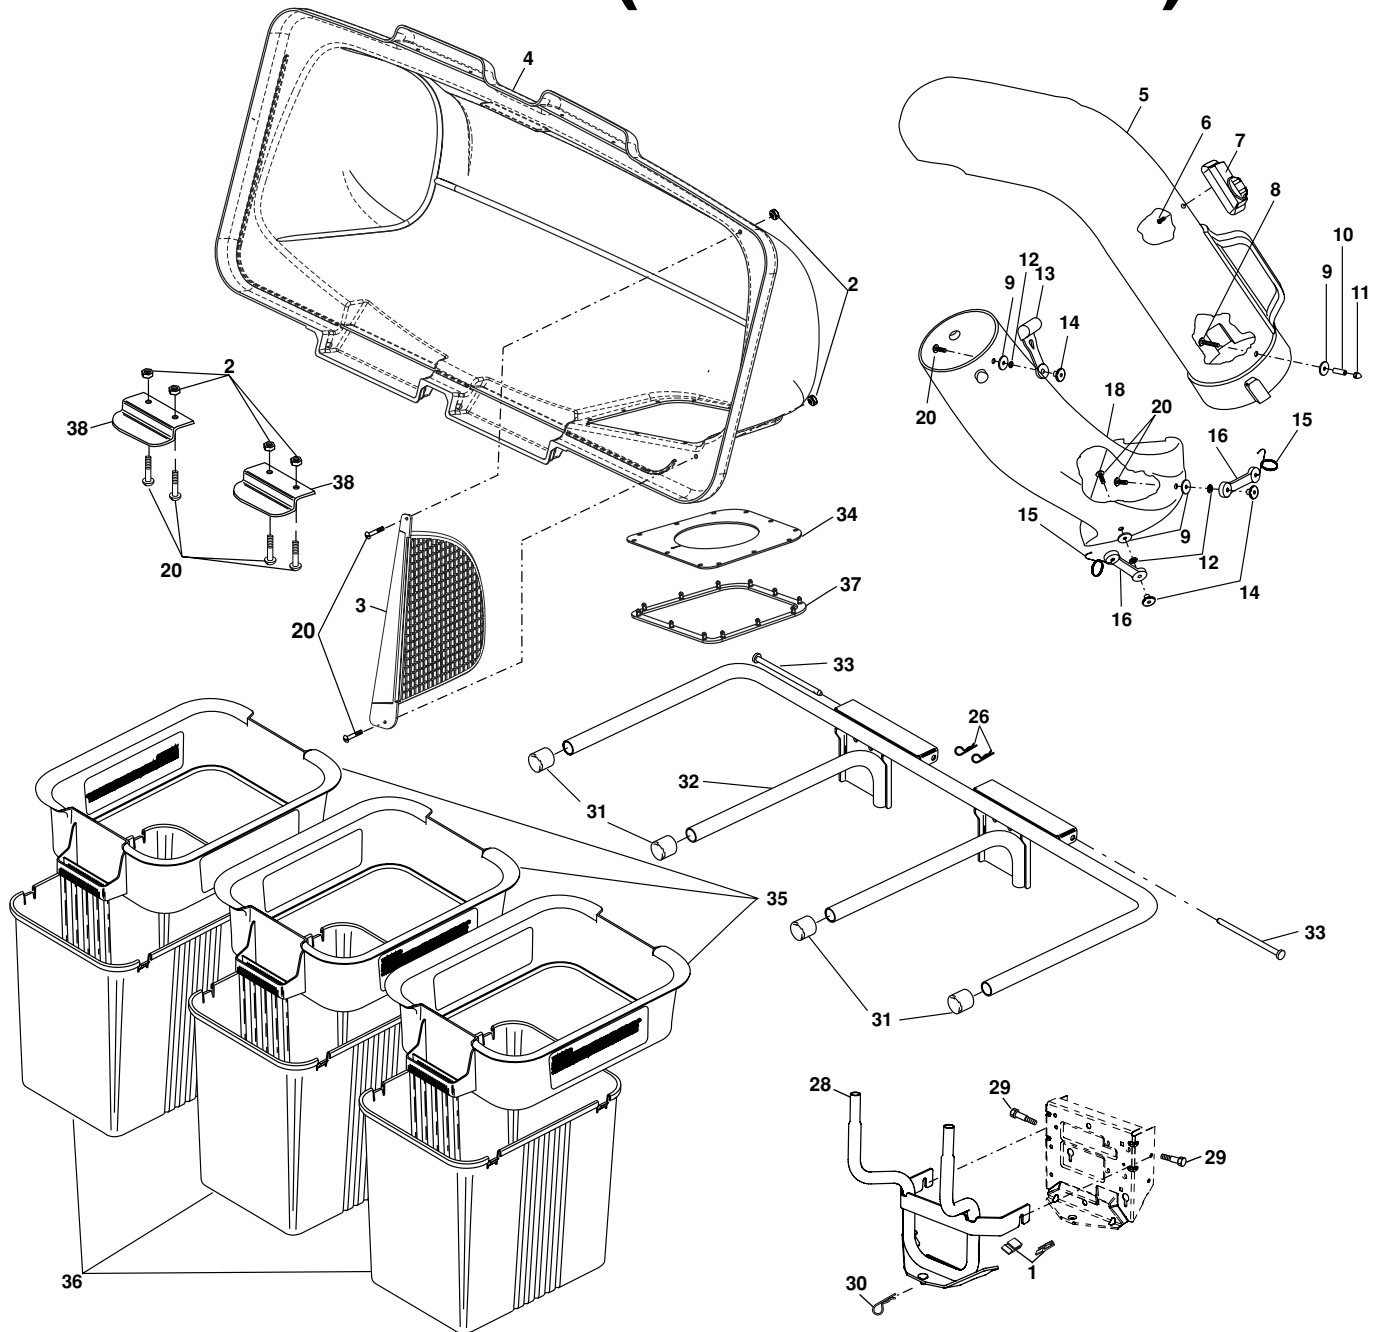

Grass Catcher Grass Collector CET342

Spare parts

Ersatzteile

Pièces détachées

Reserve onderdelen

Repuestos

Reservdelar

CET342 (96071001200)

KEY NO.	PART NO.	DESCRIPTION
1	532 40 10-47	Adapter
2	532 06 91-80	Nut, Crownlock #10-24
3	532 19 27-09	Screen, Cover
4	532 19 53-73	Cover Assembly (Includes Key No. 34, 37)
5	532 12 68-40	Chute, Upper
6	818 02 10-08	Screw, Special #10-14x1/2
7	532 13 09-33	Full bag Indicator
8	532 08 71-75	Screw, #10-24 x 1-1/8
9	819 06 12-16	Washer 3/16x3/4x16 Ga.
10	532 00 72-06	Spacer, Split
11	532 06 08-67	Nut, Acorn #10-24
12	810 07 10-00	Washer, lock
13	532 10 98-08	Latch, Chute
14	532 12 50-04	Nut, Weld
15	532 13 07-60	Latch, Hook

KEY NO.	PART NO.	DESCRIPTION
16	532 13 07-59	Rubber, Latch
18	532 16 28-03	Chute, Lower
20	871 16 10-10	Screw #10-24 x 5/8
26	532 12 46-70	Spring, Retainer
28	532 19 83-64	Support Assembly
29	532 17 69-97	Shoulder Bolt, Tapping
30	532 16 58-98	Spring, Retainer
31	532 17 40-83	Plug, Tubing End
32	532 17 69-90	Bagger, Frame
33	532 19 27-86	Pin, Hinge
34	532 19 25-50	Gasket, Cover
35	532 18 32-86	Container, Top
36	532 12 95-86	Container, Bottom
37	532 19 26-03	Ring, Cover Gasket
38	532 13 08-95	Latch Handle, Cover
--	532 41 19-53	Owner's Manual