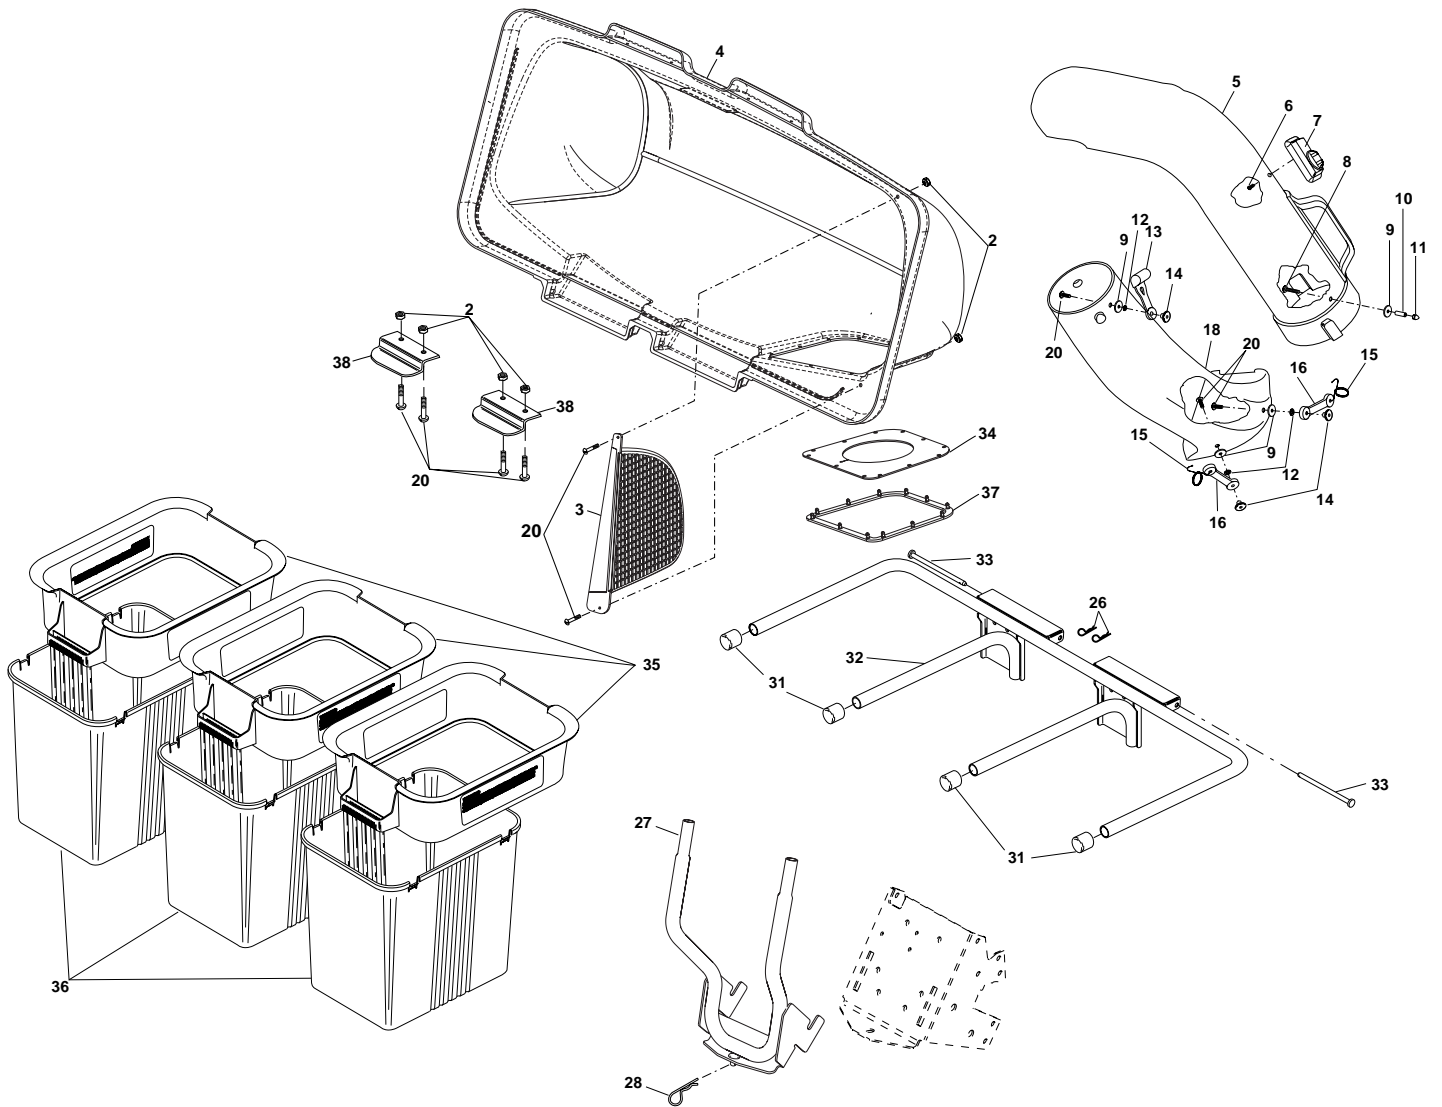

Grass Catcher Grass Collector H346HG

Spare parts
Ersatzteile
Pièces détachées
Reserve onderdelen
Repuestos
Reservdelar

H346HG (96071001300)

KEY NO.	PART NO.	DESCRIPTION	KEY NO.	PART NO.	DESCRIPTION
2	532 06 91-80	Nut, Crownlock #10-24	16	532 13 07-59	Rubber, Latch
3	532 19 27-09	Screen, Cover	18	532 40 54-55	Chute, Lower
4	532 19 53-73	Cover Assembly (Includes Key No. 34, 37)	20	871 16 10-10	Screw #10-24 x 5/8
5	532 41 13-97	Chute, Upper	26	532 12 46-70	Spring, Retainer
6	818 02 10-08	Screw, Special #10-14x1/2	27	532 19 81-28	Support Assembly
7	532 13 09-33	Full bag Indicator	28	532 16 58-98	Spring, Retainer
8	532 08 71-75	Screw, #10-24 x 1-1/8	31	532 17 40-83	Plug, Tubing End
9	819 06 12-16	Washer 3/16x3/4x16 Ga.	32	532 17 69-90	Bagger, Frame
10	532 00 72-06	Spacer, Split	33	532 19 27-86	Pin, Hinge
11	532 06 08-67	Nut, Acorn #10-24	34	532 19 25-50	Gasket, Cover
12	810 07 10-00	Washer, lock	35	532 18 32-86	Container, Top
13	532 10 98-08	Latch, Chute	36	532 12 95-86	Container, Bottom
14	532 12 50-04	Nut, Weld	37	532 19 26-03	Ring, Cover Gasket
15	532 13 07-60	Latch, Hook	38	532 13 08-95	Latch Handle, Cover
			--	532 41 19-58	Owner's Manual