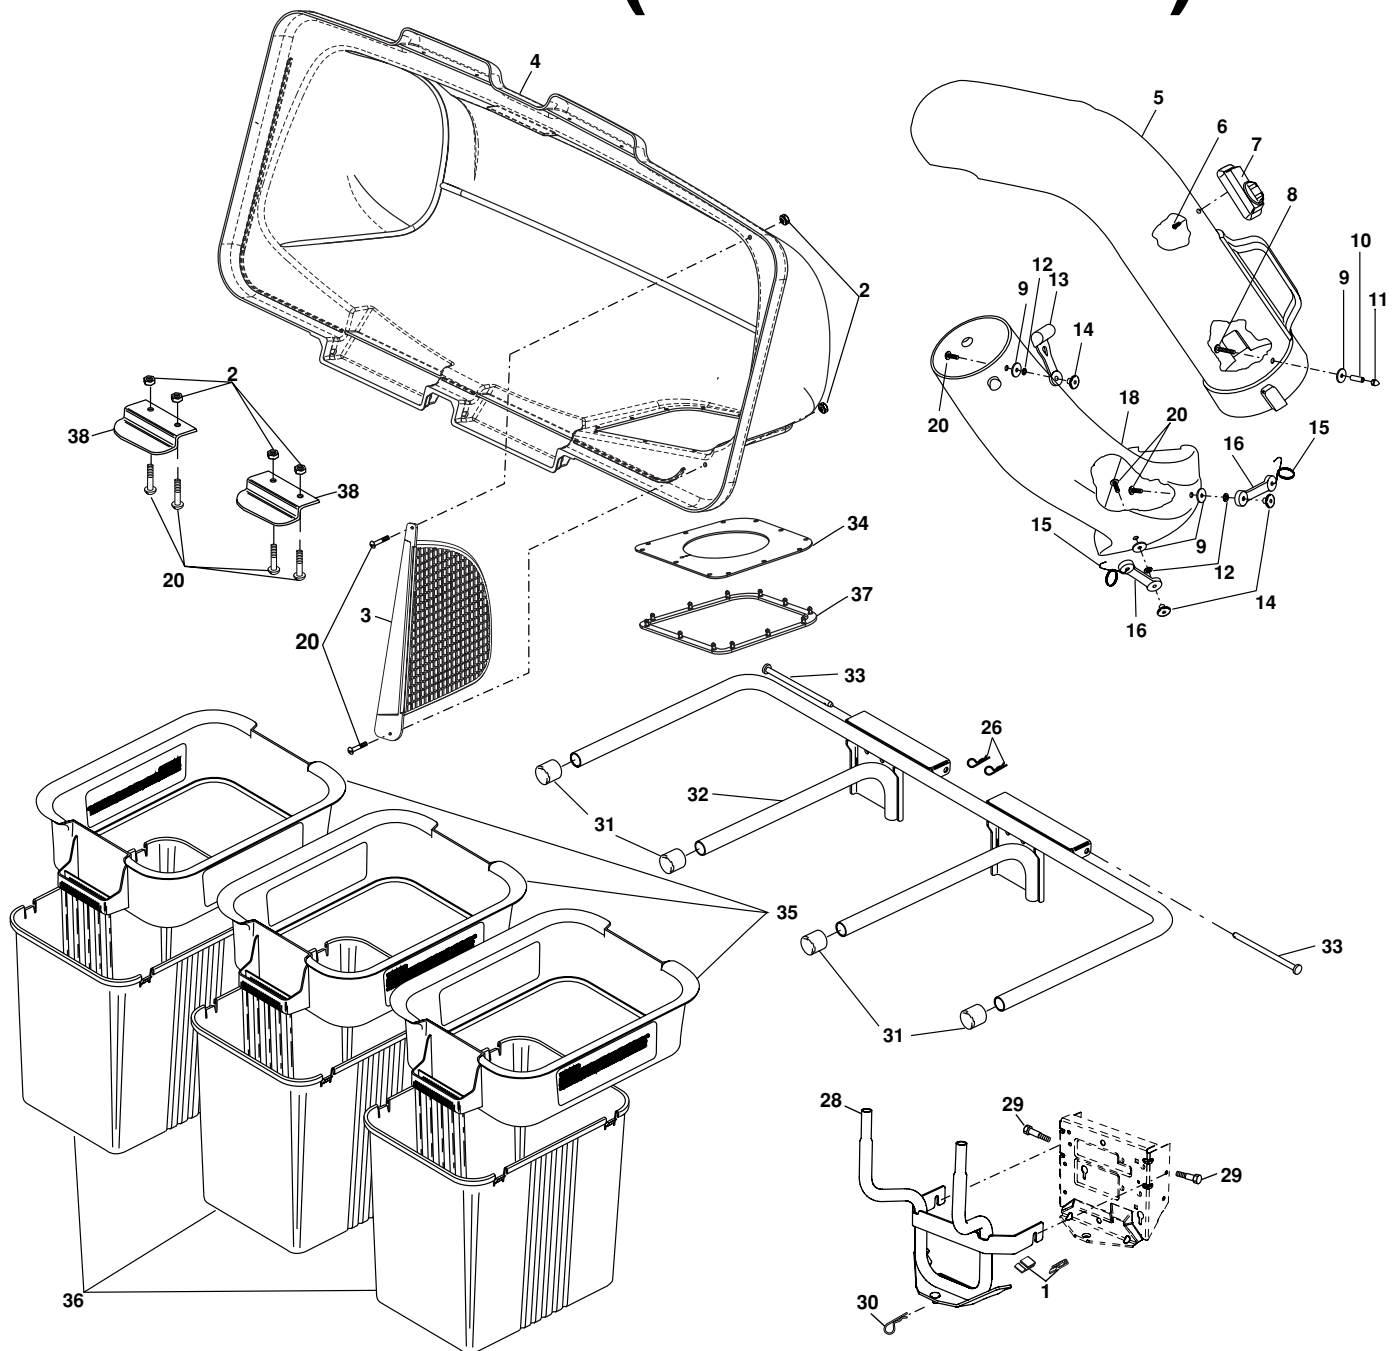

Grass Catcher Grass Collector H348HL

Spare parts
Ersatzteile
Pièces détachées
Reserve onderdelen
Repuestos
Reservdelar

H348HL (96071001400)

KEY NO.	PART NO.	DESCRIPTION
1	532 40 10-47	Adapter
2	532 06 91-80	Nut, Crownlock #10-24
3	532 19 27-09	Screen, Cover
4	532 19 53-73	Cover Assembly (Includes Key No. 34, 37)
5	532 12 68-40	Chute, Upper
6	818 02 10-08	Screw, Special #10-14x1/2
7	532 13 09-33	Full bag Indicator
8	532 08 71-75	Screw, #10-24 x 1-1/8
9	819 06 12-16	Washer 3/16x3/4x16 Ga.
10	532 00 72-06	Spacer, Split
11	532 06 08-67	Nut, Acorn #10-24
12	810 07 10-00	Washer, lock
13	532 10 98-08	Latch, Chute
14	532 12 50-04	Nut, Weld
15	532 13 07-60	Latch, Hook

KEY NO.	PART NO.	DESCRIPTION
16	532 13 07-59	Rubber, Latch
18	532 16 28-03	Chute, Lower
20	871 16 10-10	Screw #10-24 x 5/8
26	532 12 46-70	Spring, Retainer
28	532 19 83-64	Support Assembly
29	532 17 69-97	Shoulder Bolt, Tapping
30	532 16 58-98	Spring, Retainer
31	532 17 40-83	Plug, Tubing End
32	532 17 69-90	Bagger, Frame
33	532 19 27-86	Pin, Hinge
34	532 19 25-50	Gasket, Cover
35	532 18 32-86	Container, Top
36	532 12 95-86	Container, Bottom
37	532 19 26-03	Ring, Cover Gasket
38	532 13 08-95	Latch Handle, Cover
--	532 41 19-61	Owner's Manual