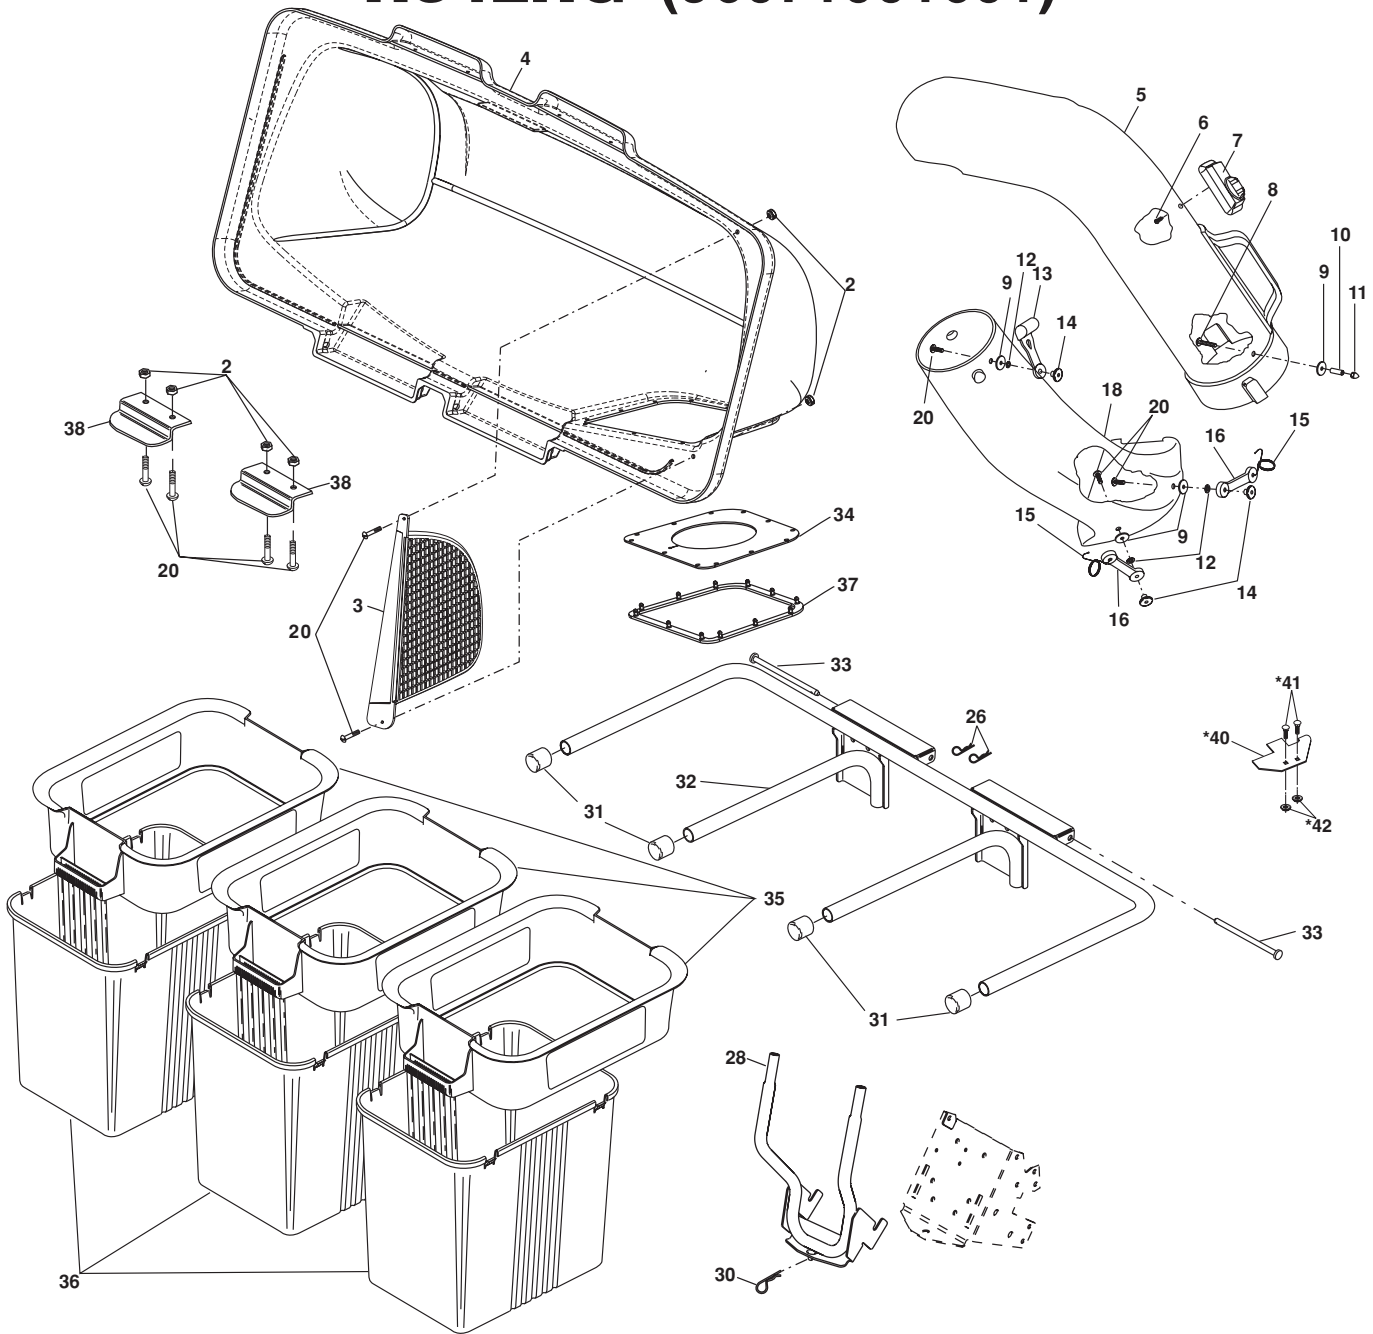

Grass Catcher Grass Collector H342HG

Spare parts

Ersatzteile

Pièces détachées

Reserve onderdelen

Repuestos

Reservdelar

H342HG (96071001601)

KEY NO.	PART NO.	DESCRIPTION
2	532 06 91-80	Nut, Crownlock #10-24
3	532 19 27-09	Screen, Cover
4	532 19 53-73	Cover Assembly (Incl. Key No. 34, 37)
5	532 41 49-60	Chute, Upper
6	818 02 10-08	Screw, Special #10-14x1/2
7	532 13 09-33	Full bag Indicator
8	532 08 71-75	Screw, #10-24 x 1-1/8
9	532 05 27-84	Washer
10	532 00 72-06	Spacer, Split
11	532 06 08-67	Nut, Acorn #10-24
12	810 07 10-00	Washer, lock
13	532 10 98-08	Latch, Chute
14	532 12 50-04	Nut, Weld
15	532 13 07-60	Latch, Hook
16	532 13 07-59	Rubber, Latch
18	532 16 28-03	Chute, Lower
20	871 81 10-10	Screw #10-24 x 5/8
26	532 12 46-70	Spring, Retainer
28	532 19 81-28	Support Assembly

KEY NO.	PART NO.	DESCRIPTION
30	532 16 58-98	Spring, Retainer
31	532 17 40-83	Plug, Tubing End
32	532 17 69-90	Bagger, Frame
33	532 19 27-86	Pin, Hinge
34	532 19 25-50	Gasket, Cover
35	532 18 32-86	Container, Top
36	532 12 95-86	Container, Bottom
37	532 19 26-03	Ring, Cover Gasket
38	532 13 08-95	Latch Handle, Cover
*40	532 41 54-05	Plate, Reinforcement
*41	872 14 04-06	Bolts, Carriage 1/4
*42	873 90 04-00	Locknuts, Hex, Flanged
--	532 41 81-48	Owner's Manual

NOTE: All component dimensions given in U.S. inches
1 inch = 25.4 mm

* If your tractor is equipped with the L shaped bracket these parts are not needed.