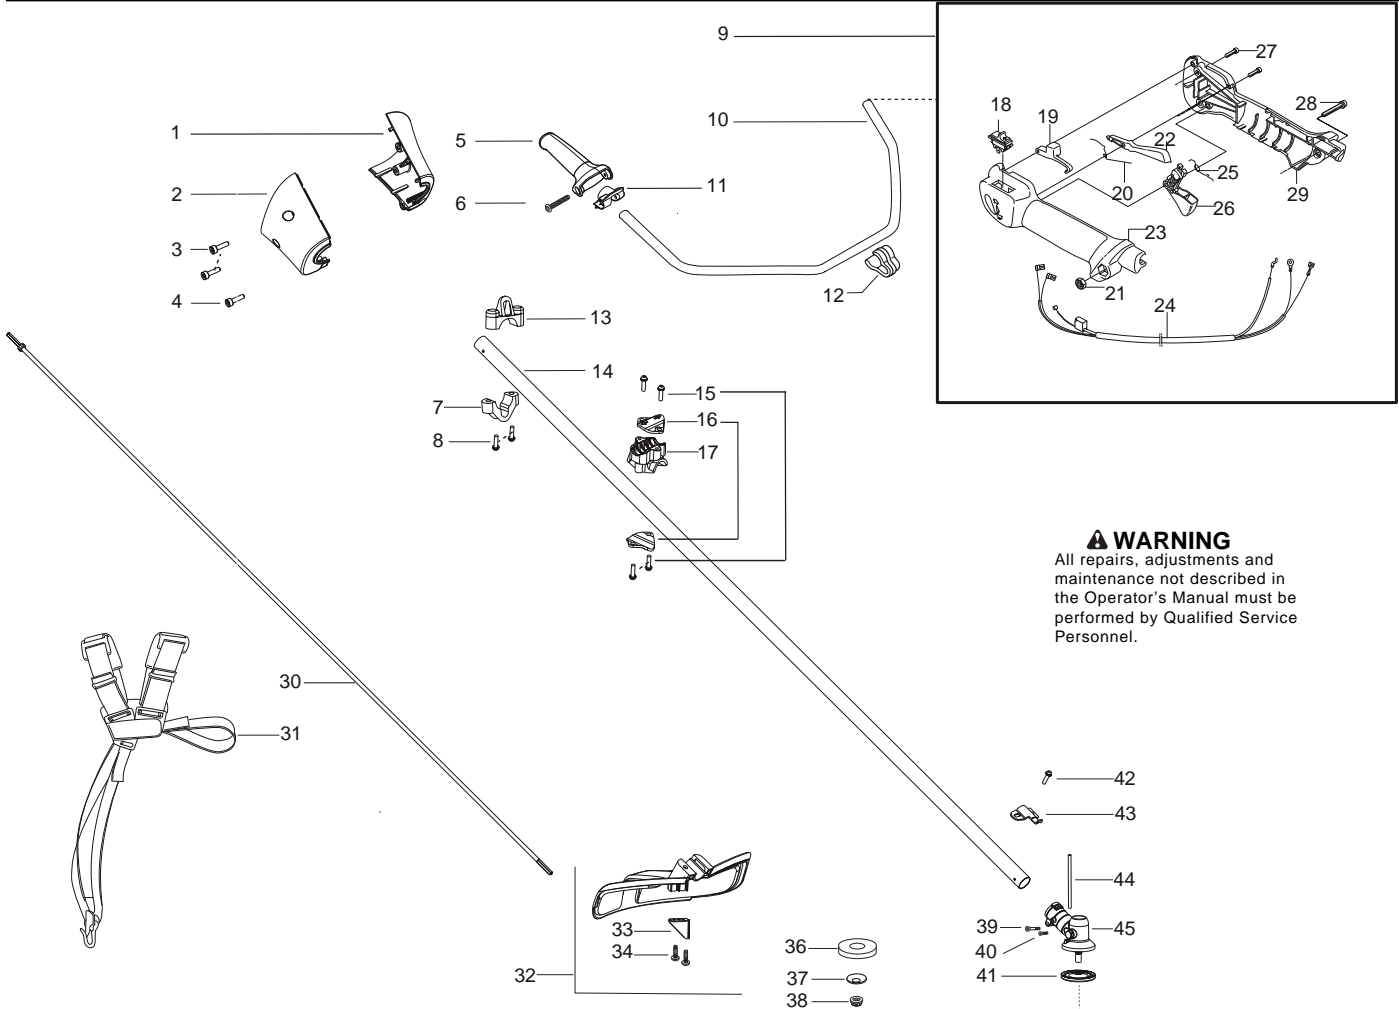

Ref.	Part No.	Description	Ref.	Part No.	Description	Ref.	Part No.	Description
1.	545036401	Nose Cone - LH	24.	★★★★★	Assy - Cable Wire		545135401	Decal-Warning
2.	545036501	Nose Cone - RH	25.	537174201	Spring - Trigger		537312901	Guard - Transport
3.	530016448	Screw	26.	537160801	Trigger - Throttle		530031159	Wrench-Hex
4.	530016449	Screw	27.	503216618	Screw		502114602	Wrench-Spark Plug
5.	503721003	Handle-Assist	28.	503200735	Screw			
6.	503210745	Bolt	29.	537160301	Housing-Throttle - RH			
7.	545056601	Clamp-Harness (lower)	30.	★★★★★	Flexshaft			
8.	530015940	Screw	31.	537216301	Harness w/o warning			
9.	545067101	Assy-Throttle Housing (Incl. 18,19,20,21,22,23, 24,25,26,27,28,29)	32.	545030901	Kit-Shield (Incl. 33,34)			
10.	502199503	Handlebar	33.	530052286	Limiters - Line			
11.	503804501	Cover-Assist Handle	34.	530015814	Screw			
12.	502211201	Clip-Handlebar	36.	503890101	Cup-Support			
13.	545113301	Clamp-Harness (upper)	37.	537285601	Support - Flange			
14.	545006068	Kit-Driveshaft	38.	503856301	Locknut - Blade			
15.	530015814	Screw	39.	530016014	Screw			
16.	530058563	Clamp - Bracket	40.	530016301	Screw			
17.	545058501	Clamp 1" Handlebar	41.	537234901	Driver Disc			
18.	537419001	Switch-Stop	42.	530015771	Screw			
19.	537160701	Lockout-Starter Throttle	43.	530057554	Bracket - Shield			
20.	537174301	Spring - Lockout	44.	502285901	Pin - Locking			
21.	503221013	Nut	45.	530096295	Assy - Gearbox			
22.	537160601	Lockout - Throttle						
23.	537160203	Housing - Throttle -LH						

✓ = New Part Number For This IPL

★ = Refer to the Service Reference Indicated for more information.(Located at the END of the IPL)