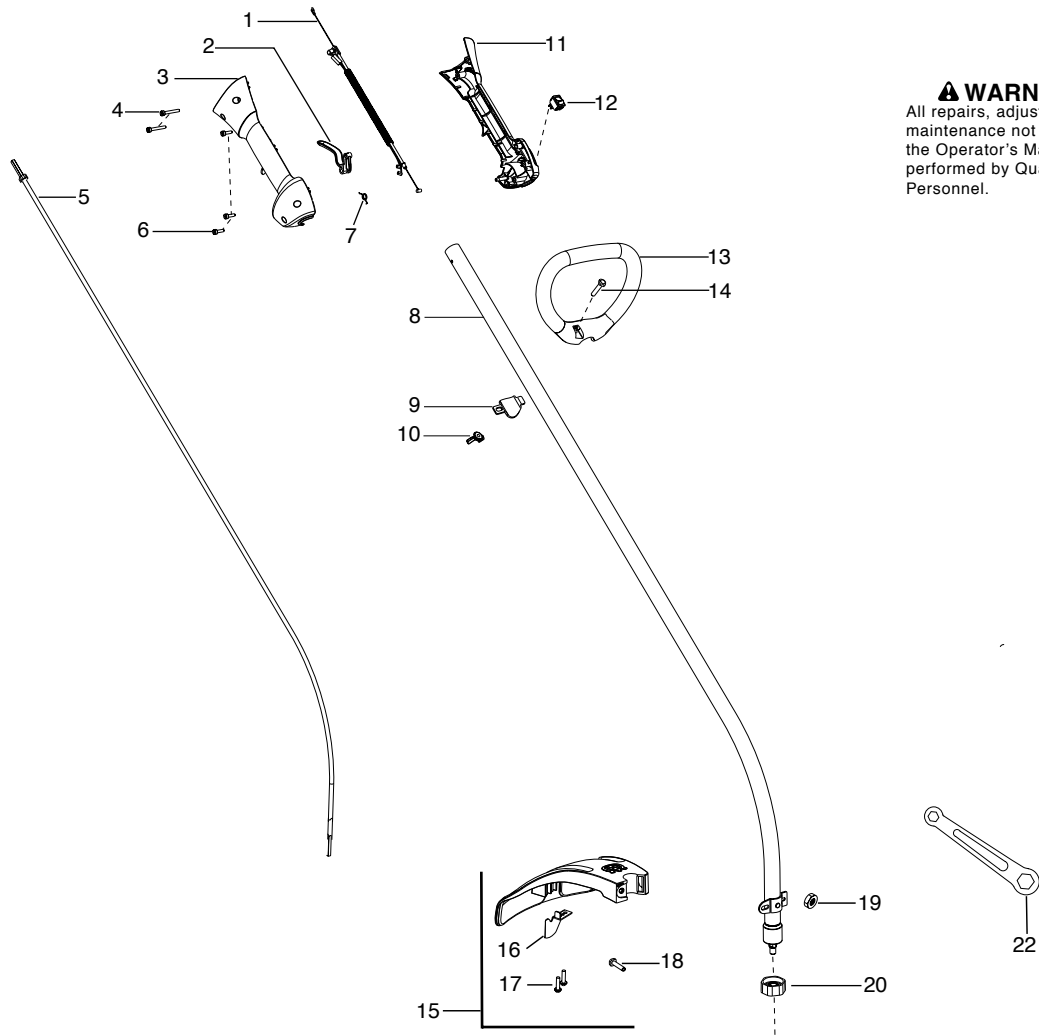

125C

Spare parts
Ersatzteile
Pièces détachées
Reserve onderdelen
Repuestos
Reservdelar

Parts List No. 545014380		Husqvarna® PARTS LIST	MODEL 125C
Date 1/02/07	Replaces 545014380 - 10/27/06		NOTE : Illustration may differ from actual model due to design changes.

⚠ WARNING
All repairs, adjustments and maintenance not described in the Operator's Manual must be performed by Qualified Service Personnel.

Ref.	Part No.	Description	Ref.	Part No.	Description
1. ✓	★ ★ ★ ★ ★	Assy-Cable/Wire Harness			
2.	545066001	Trigger			
3.	545062002	Housing-Throttle (RH)			
4.	530016448	Screw			
5.	★ ★ ★ ★ ★	Flexshaft			
6.	530016449	Screw			
7.	530016454	Spring-Trigger			
8.	545006069	Kit-Driveshaft			
9.	530059185	Clamp-Handle			
10.	530016152	Wingnut			
11.	545067001	Housing-Throttle (LH)			
12.	545030601	Kit-Switch			
13.	545042201	Handle-Assist			
14.	530015820	Bolt			
15. ✓	545006095	Kit-Shield (Incl. 16,17,18,19, 22)			
16.	530052287	Limiter-Line			
17.	530015814	Screw			
18.	530015820	Bolt			
19.	530015197	Nut			
20.	545017403	Dust Cup			
22.	530056401	Wrench			

✓ = New Part Number For This IPL

★ = Refer to the Service Reference Indicated for more information.(Located at the END of the IPL)

⚠ WARNING

All repairs, adjustments and maintenance not described in the Operator's Manual must be performed by Qualified Service Personnel.

↖ = New Part Number For This IPL

★ = Refer to the Service Reference Indicated for more information.(Located at the END of the IPL)

Parts List No. 545014380		 Husqvarna ® PARTS LIST	MODEL 125C
Date 1/02/07	Replaces 545014380 - 10/27/06		NOTE : Illustration may differ from actual model due to design changes.