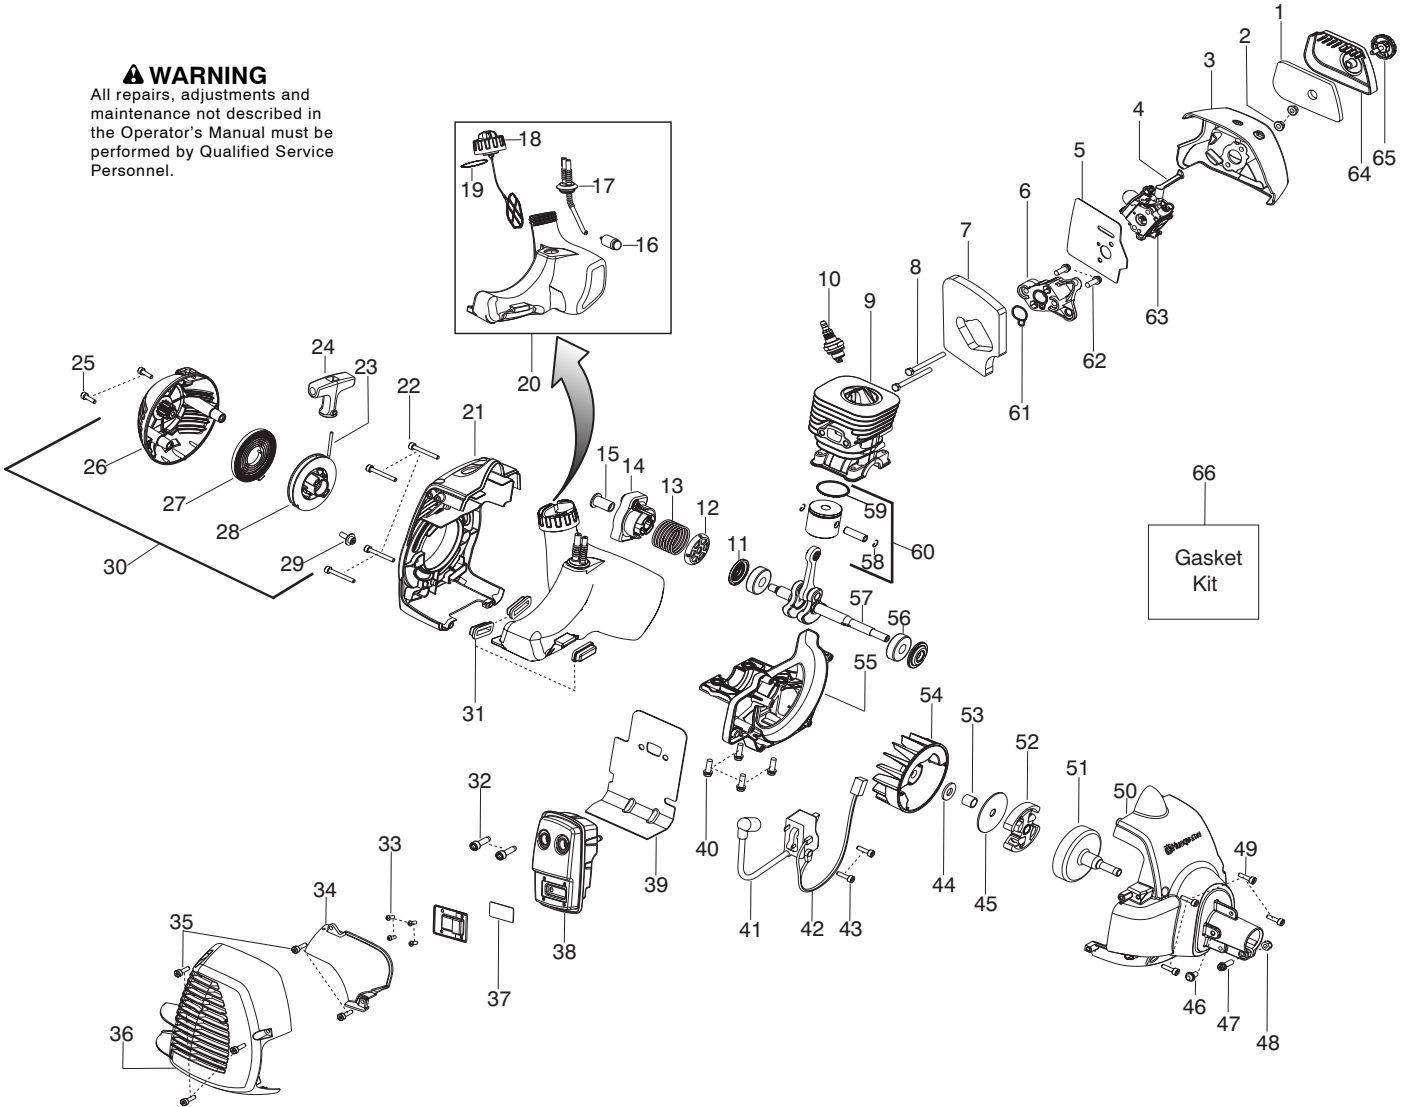

125C

Spare parts
Ersatzteile
Pièces détachées
Reserve onderdelen
Repuestos
Reservdelar

Parts List No. 545014380		Husqvarna® PARTS LIST	MODEL 125C
Date 1/02/07	Replaces 545014380 - 10/27/06		NOTE : Illustration may differ from actual model due to design changes.

⚠ WARNING
All repairs, adjustments and maintenance not described in the Operator's Manual must be performed by Qualified Service Personnel.

Ref.	Part No.	Description	Ref.	Part No.	Description
1. ✓	★ ★ ★ ★ ★	Assy-Cable/Wire Harness			
2.	545066001	Trigger			
3.	545062002	Housing-Throttle (RH)			
4.	530016448	Screw			
5.	★ ★ ★ ★ ★	Flexshaft			
6.	530016449	Screw			
7.	530016454	Spring-Trigger			
8.	545006069	Kit-Driveshaft			
9.	530059185	Clamp-Handle			
10.	530016152	Wingnut			
11.	545067001	Housing-Throttle (LH)			
12.	545030601	Kit-Switch			
13.	545042201	Handle-Assist			
14.	530015820	Bolt			
15. ✓	545006095	Kit-Shield (Incl. 16,17,18,19, 22)			
16.	530052287	Limiter-Line			
17.	530015814	Screw			
18.	530015820	Bolt			
19.	530015197	Nut			
20.	545017403	Dust Cup			
22.	530056401	Wrench			

✓ = New Part Number For This IPL

★ = Refer to the Service Reference Indicated for more information.(Located at the END of the IPL)

⚠ WARNING

All repairs, adjustments and maintenance not described in the Operator's Manual must be performed by Qualified Service Personnel.

↖ = New Part Number For This IPL

★ = Refer to the Service Reference Indicated for more information.(Located at the END of the IPL)

Parts List No. 545014380		 Husqvarna ® PARTS LIST	MODEL 125C
Date 1/02/07	Replaces 545014380 - 10/27/06		NOTE : Illustration may differ from actual model due to design changes.