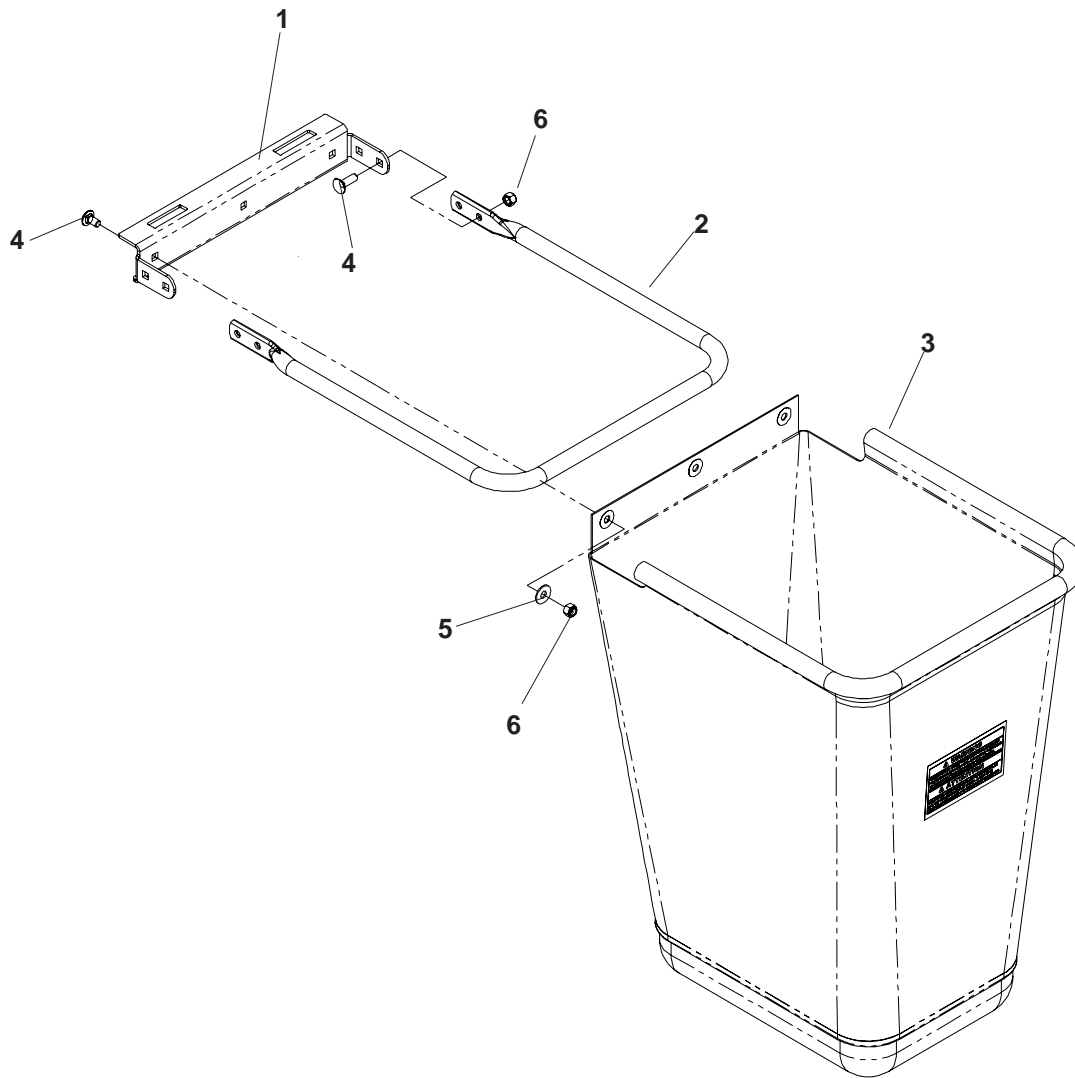

ACCESSORIES

HCS9 - 539 111280 BAG ASSEMBLY

ITEM	PART NO.	QTY.	DESCRIPTION
1	539 110063	3	HANGER, BAG
2	539 111166	3	TUBE, BAG FRAME
3	539 111300	3	BAG, SMALL

ITEM	PART NO.	QTY.	DESCRIPTION
4	539 990316	21	RHSNB, $\frac{5}{16}$ -18 x $\frac{3}{4}$
5	539 990692	9	WASHER, $\frac{5}{16}$
6	539 990717	21	NUT, $\frac{5}{16}$ -18, NYLOC