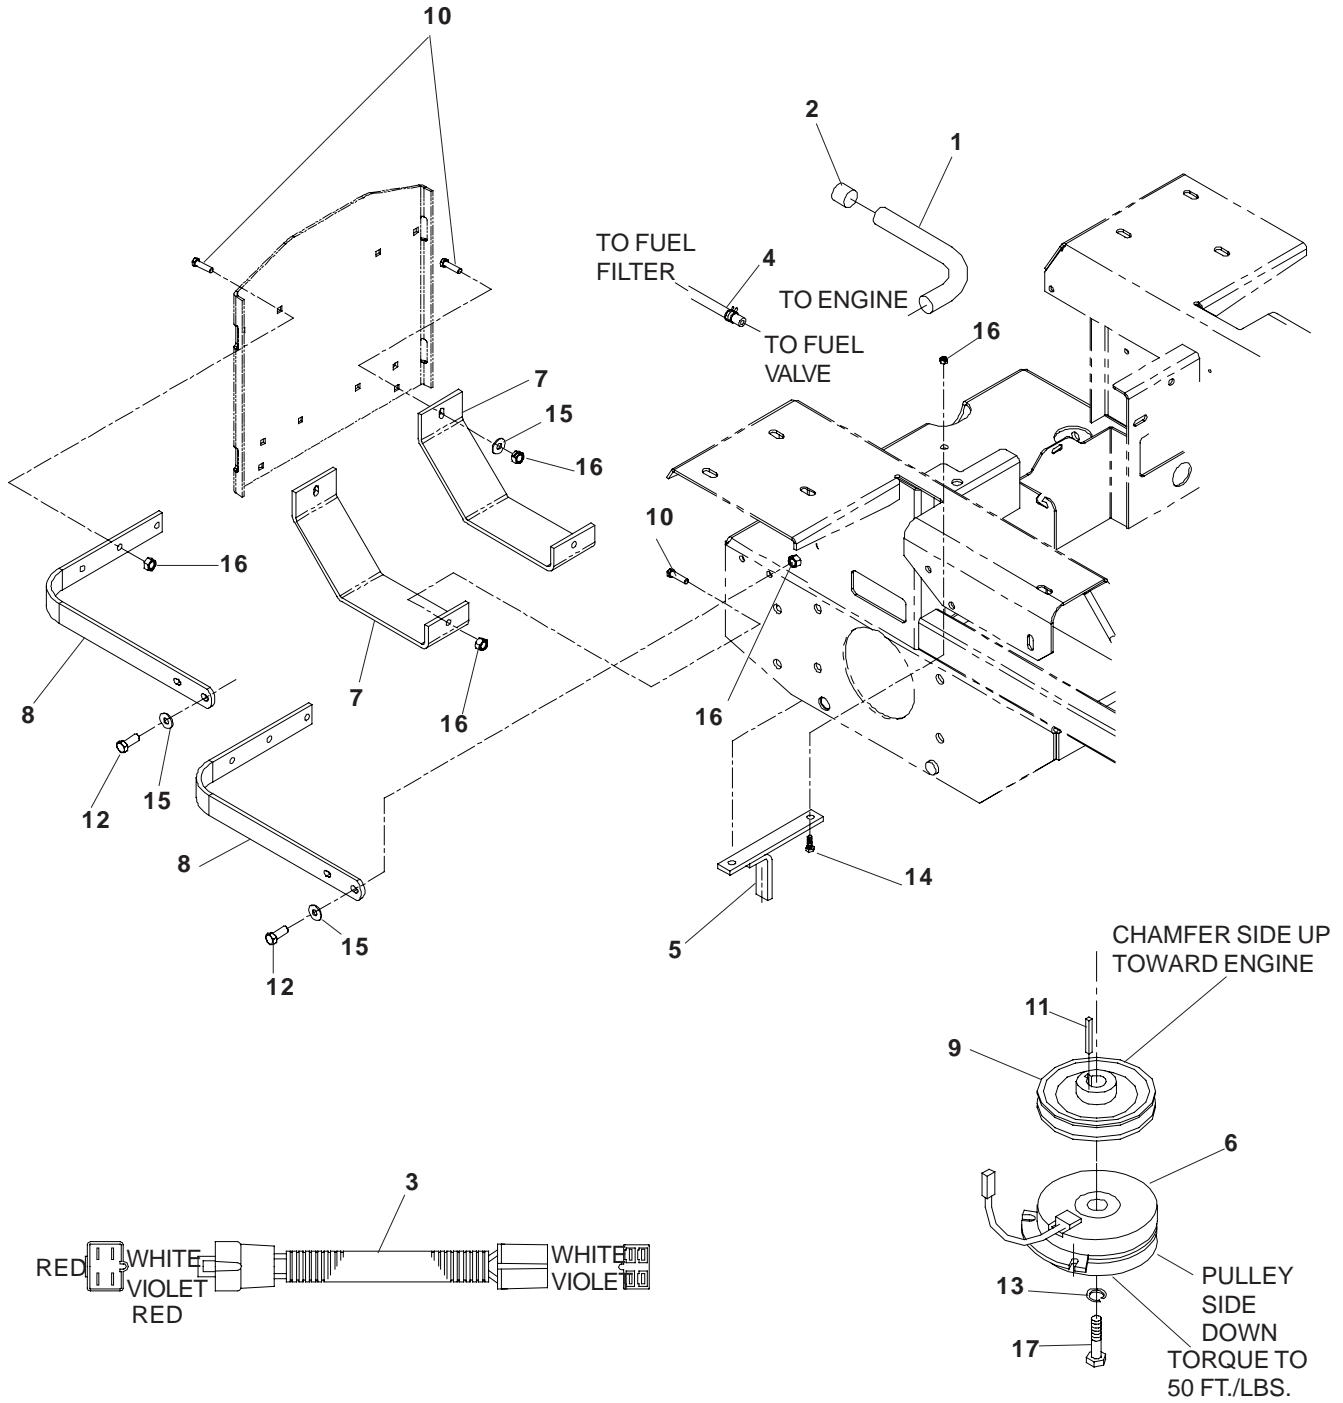

ENGINE

KOHLER MODELS 968999258, 968999307
968999308, 968666332, 968999528