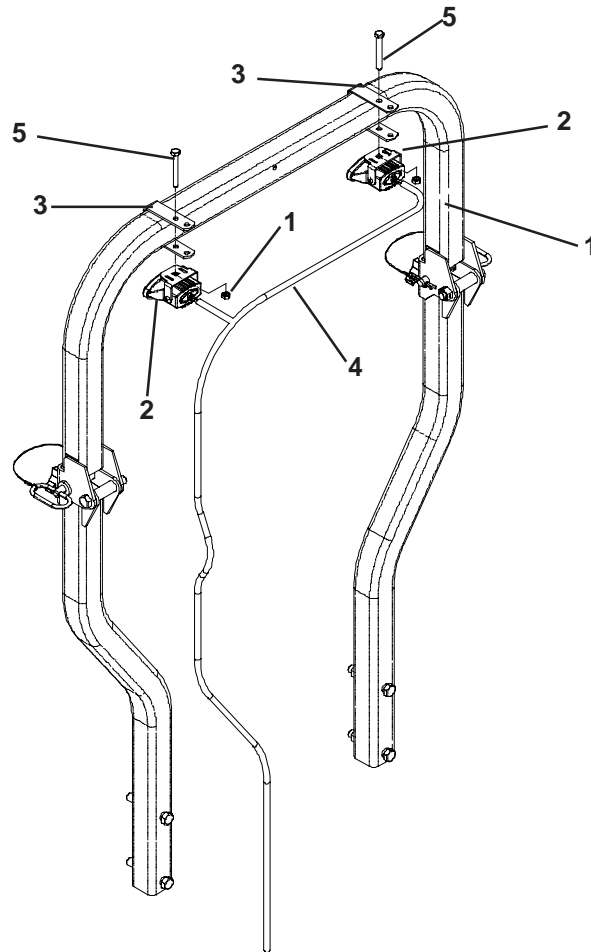

ACCESSORIES

LIGHT KIT PART NO. 111579

ITEM	PART NO.	QTY.	DESCRIPTION
1 ...	539 107897 ...	2 ...	NUT, ⁵/₁₆-18, JAM
2....	539 111577 ...	2 ...	LIGHT W/BRKT & HRDWARE
3....	539 111578 ...	2 ...	LIGHT MOUNTING BRACKET
4....	539 111580 ...	1 ...	LIGHT HARNESS
5... 539 991046 ...		2 ...	HCS, ⁵/₁₆-18 x 2½

ITEM	PART NO.	QTY.	DESCRIPTION
NOT SHOWN			
...	539 976856 .	16 ...	WIRE TIES
....	539 111815 ...	1 ...	REPLACEMENT BULB 12V, 35 WATT (NOT INCLUDED IN KIT)