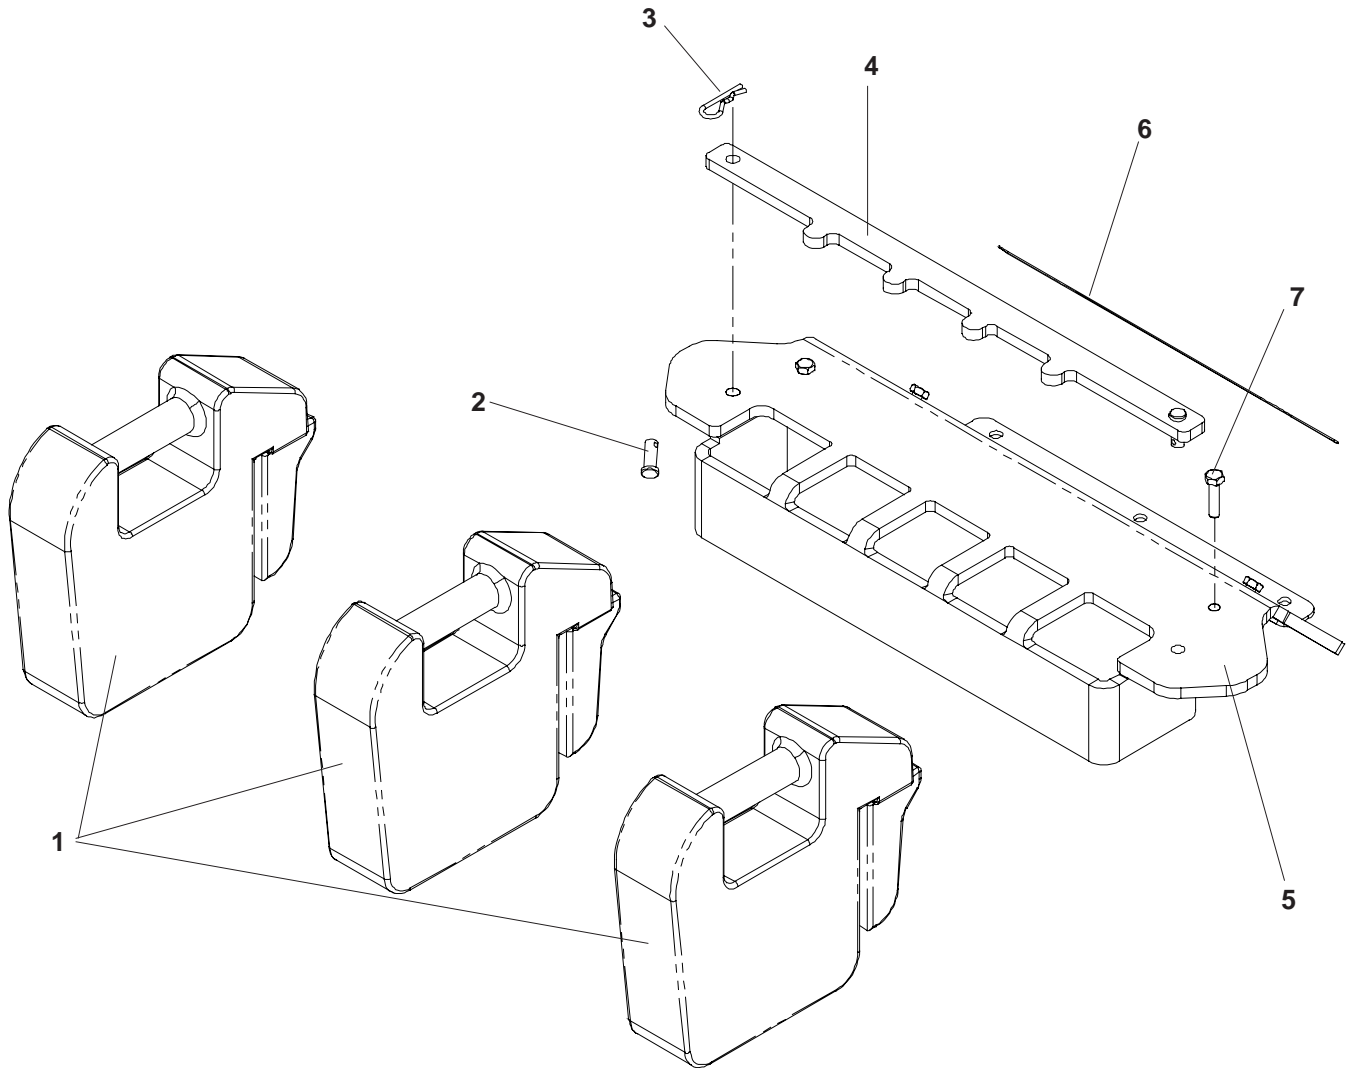

ACCESSORIES

HCS9 - 539 111280 WEIGHT KIT

ITEM	PART NO.	QTY.	DESCRIPTION
1...	539 000019	3...	FRONT WEIGHT
2...	539 102049	2...	PIN CLEVIS, $\frac{3}{8} \times 1$
3...	539 108096	2...	PIN HAIR, $\frac{1}{8} \times 1\frac{13}{16}$
4....	539 111313	1...	HOLD DOWN

ITEM	PART NO.	QTY.	DESCRIPTION
5....	539 111337	1...	WEIGHT BAR
6...	539 977778	1...	PAD, ABRASIVE
7...	539 990627	4...	HCS, $\frac{5}{16}$-18 x $1\frac{1}{4}$