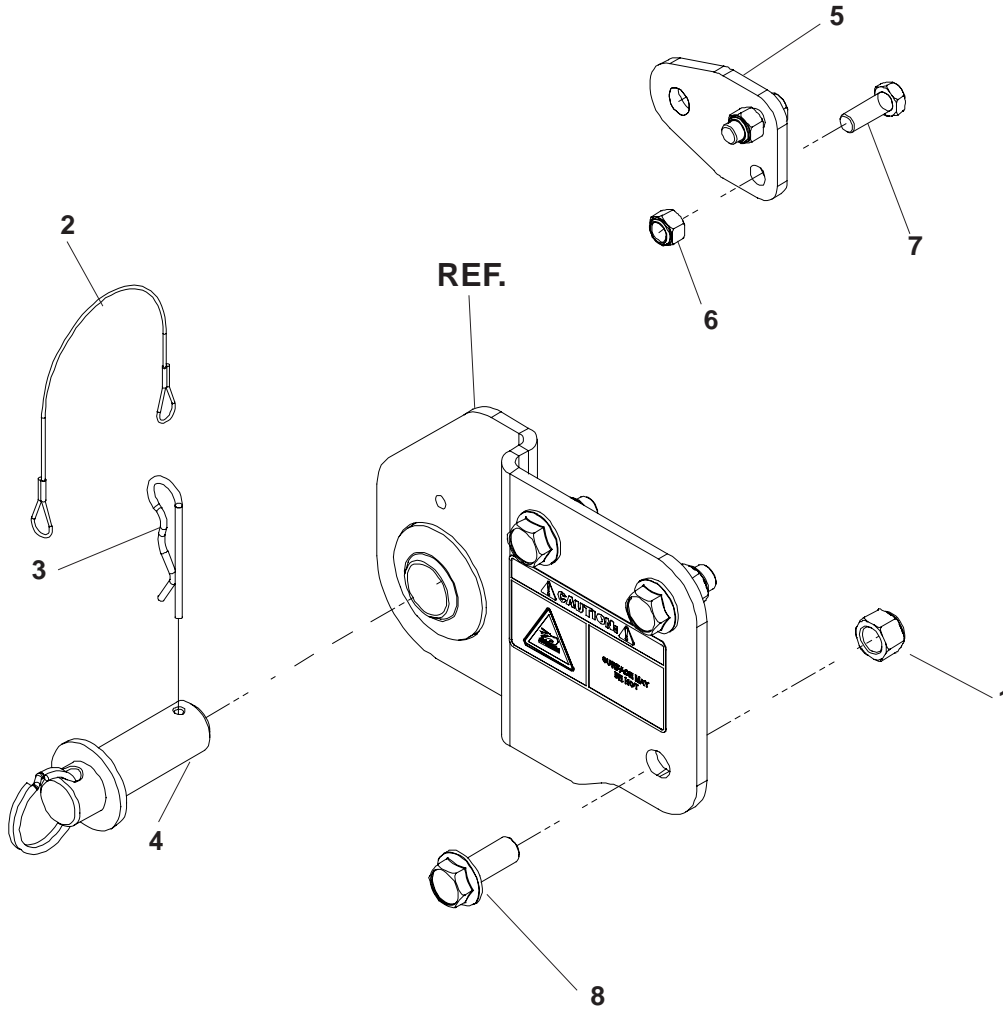

ACCESSORIES

DFS - 539 113706 DRIVE KITS FOR iZ MODELS HARDWARE KIT

ITEM	PART NO.	QTY.	DESCRIPTION
1...	539 101331	10...	NUT, ½ -13, NYLOC
2...	539 102563	2...	LANYARD
3...	539 111192	2...	HAIRPIN
4....	539 111206	2...	HITCH PIN
5....	539 111215	2...	SUPPORT BRACKET

ITEM	PART NO.	QTY.	DESCRIPTION
6...	539 976979	4...	NUT, ¾ -16, NYLOC
7...	539 990563	4...	HCS, ¾ -16 x 1
8...	539 990622	10...	BOLT, ½ -13 x 1¼, WHIZLK
NOT SHOWN			
...	539 990655	2...	HCS, ¾ -16 x 1½