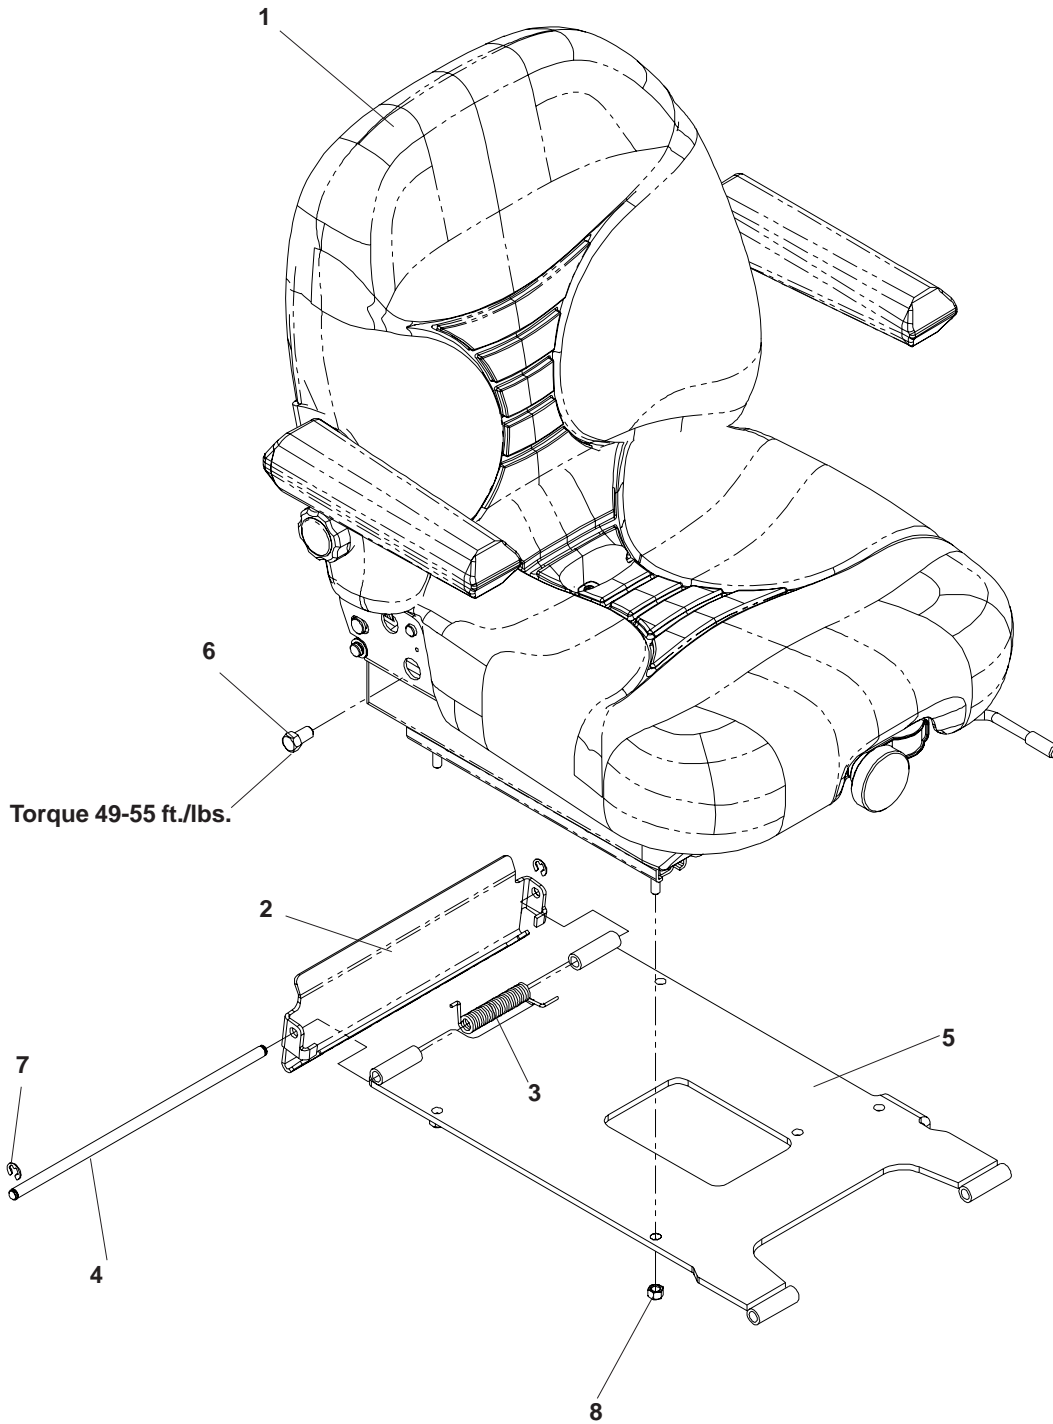

SEATS

MODEL: 968999307