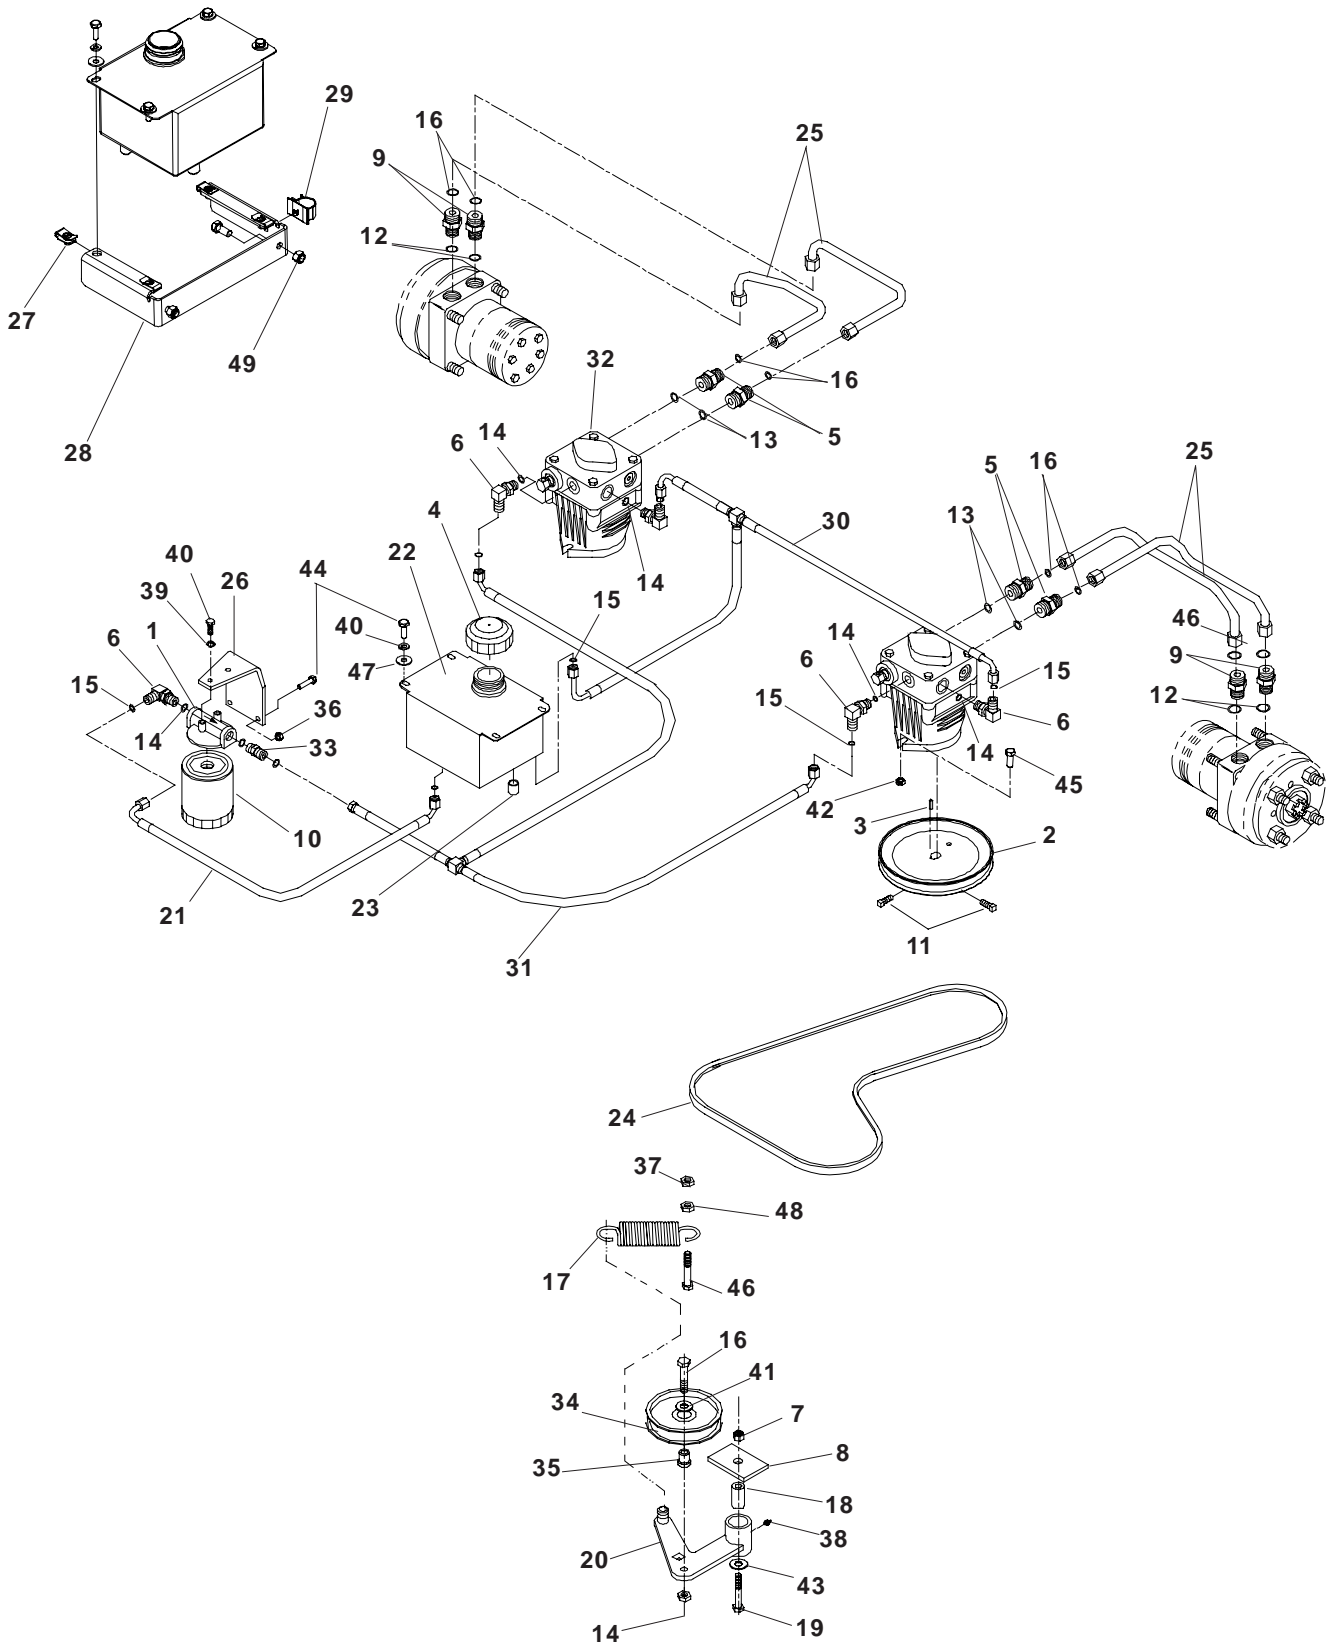

HYDRAULIC PUMP - MOTOR

HYDRAULIC PUMP - MOTOR

ITEM	PART NO.	QTY.	DESCRIPTION	ITEM	PART NO.	QTY.	DESCRIPTION
1	539 101165	1	FILTER HEAD	27	539 110813	4	"U" TYPE RETAINER
2	539 101176	2	PULLEY	28	539 AA0814	1	TANK MOUNT
3	539 101177	2	KEY, 5MM SQ x 30MM	29	539 110815	1	WIRE CLIP
4	539 101202	1	CAP-HYDRO RESERVOIR	30	539 110837	1	"T" ASSEMBLY
5	539 101237	4	FITTING, F6400-8-8-0	31	539 111814	1	"T" ASSEMBLY
6	539 101238	5	FITTING, F6801-6-6-0	32	539 112671	2	10CC PUMP W/RTN'S
7	539 101331	1	NUT, ½ -13, NYLOC	33	539 113782	1	HYDRAULIC FITTING
8	539 102236	1	PAD	34	539 976688	1	PULLEY, IDLER
9	539 102396	4	STRAIGHT FITTING	35	539 976695	1	BUSHING, FLANGE IDLER
10	539 102606	1	FILTER ELEMENT	36	539 976978	4	NUT, ¼ -20, NYLOC
11	539 102717	4	SCREW, 5/16-18 x 5/8	37	539 976979	4	NUT, 3/8 -16, NYLOC
12	539 103115	4	"O" RING, ¾	38	539 976998	1	ZERK, STRAIGHT, ¼ -28
13	539 103116	4	"O" RING, ½	39	539 990052	6	LOCKWASHER, ¼
14	539 103117	6	"O" RING, 3/8	40	539 990072	2	HCS, ¼ -20 x 5/8
15	539 103118	8	"O" RING FLARE, 3/8	41	539 990517	1	WASHER, 3/8
16	539 103119	8	"O" RING FLARE, ½	42	539 990546	5	NUT, 3/8 -16, CENTERLOCK
17	539 103256	1	SPRING, EXTENSION	43	539 990550	1	WASHER, 9/16
18	539 103427	1	BUSHING, PIVOT	44	539 990580	8	HCS, ¼ -20 x ¾
19	539 103433	1	HCS, ½ -13 x 3¼	45	539 990582	4	HCS, 3/8 -16 x 1, WHIZLK
20	539 104388	1	IDLER ARM	46	539 990588	1	HCS, 3/8 -16 x 2
21	539 104722	1	HOSE	47	539 990598	8	WASHER, ¼
22	539 105024	1	OIL TANK	48	539 990613	1	NUT, 3/8 -16, WHIZLK
23	539 105168	1	CAP	49	539 990717	4	5/16 NYLOC NUT
24	539 106887	1	PUMP BELT	50	539 990730	1	HCS, 3/8 -16 x 1¾
25	539 106896	4	HYDRAULIC LINE	51	539 103527	2	HYDRAULIC MOTOR W/RTNS
26	539 106933	1	OIL FILTER BRACKET				