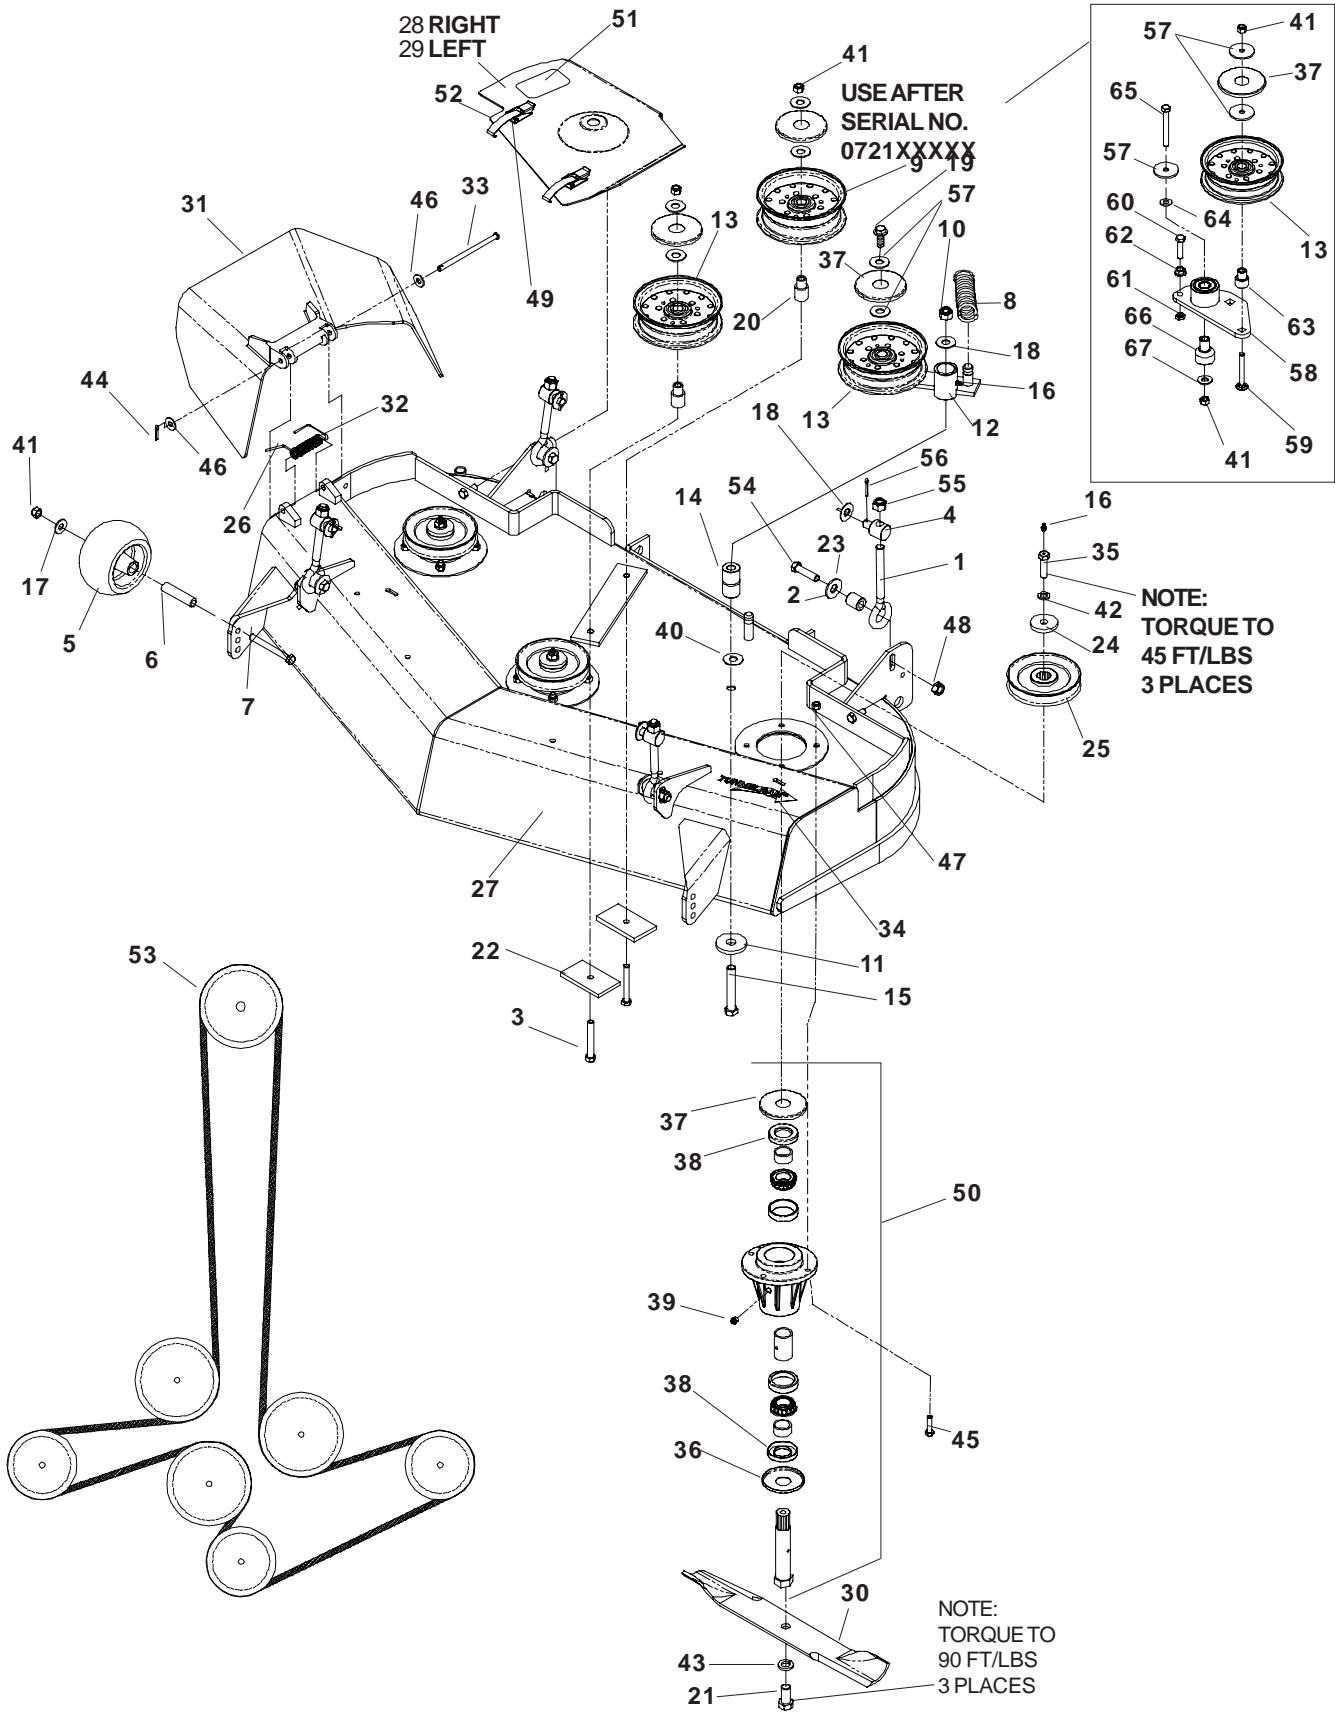

42" CUTTING DECK

42" CUTTING DECK

ITEM	PART NO.	QTY.	DESCRIPTION	ITEM	PART NO.	QTY.	DESCRIPTION
1	539 119227	4	EYE BOLT	37	539 108450	6	TOP DUST CAP
2	539 114404	4	SPACER	38	539 108754	2	SHAFT SEAL
3	539 102612	2	HCS, 3/8 -16 x 2 3/4	39	539 977326	1	PLUG, VENTED
4	539 114405	4	SWIVEL	40	539 113104	1	WASHER, 1/2
5	539 102643	2	ROLLER, ANTI SCALP	41	539 976979	4	NUT, 3/8 -16, NYLOC
6	539 102698	2	BUSHING	42	539 990247	3	LOCKWASHER, 7/16
7	539 102754	2	HCS, 3/8 -16 x 3 1/2, GR8	43	539 990333	3	LOCKWASHER, 5/8
8	539 103256	1	SPRING, EXTENSION	44	539 990365	1	PIN COTTER, 1/8 x 3/4
9	539 103258	1	PULLEY, IDLER	45	539 990627	12	HCS, 5/16 -18 x 1 1/4
10	539 101331	1	NUT, 1/2 -13, NYLOC	46	539 990692	2	WASHER, 5/16
11	539 102243	1	WASHER, .65	47	539 990717	12	NUT, 5/16 -18, NYLOC
12	539 103230	1	IDLER ARM	48	539 990839	4	NUT, 7/16 -14, CNTRLCK, GRA
13	539 103257	2	PULLEY, IDLER	49	539 110740	4	POP RIVET
14	539 103427	1	BUSHING, PIVOT	50	539 114820	3	SPINDLE ASSEMBLY
15	539 103433	1	HCS, 1/2 -13 x 3 1/4	51	539 105746	1	DECAL, EURO SEVERING
16	539 976998	4	ZERK, STRAIGHT, 1/4 -28	52	539 109660	2	DRAW LATCH
17	539 990517	3	WASHER, 3/8	53	539 110832	1	DECK BELT
18	539 990550	5	WASHER, 9/16	54	539 108073	4	HCS, 7/16 -14 x 1 3/4
19	539 990582	1	HCS, 3/8 -16 x 1,	55	539 101331	4	NUT, 1/2 -13, NYLOC
20	539 103295	2	BUSHING, IDLER	56	539 109246	4	PIN, COTTER, 1/8 x 1
21	539 103299	3	HCS, 5/8 -18 x 1 1/4	57	539 111897	6	WASHER, 3/8, SPEC
22	539 103303	2	PAD	58	539 130391	1	ARM, IDLER, W/BEARINGS
23	539 112484	4	SPRING WASHER, 1/2	59	539 130235	1	RHSNB, 3/8-16 x 2 3/4,
24	539 106504	3	WASHER, .469	60	539 107042	1	HCS, 3/8-16 x 1 1/2, GR8
25	539 107276	3	PULLEY	61	539 109332	1	NUT, 3/8-16, JAM
26	539 107627	2	CAP-SLEEVE	62	539 990613	1	NUT, 3/8-16, WHIZLK
27	539 111375	1	DECK W/DECALS	63	539 130242	1	BUSHING, IDLER
28	539 109663	1	BELT SHIELD, RIGHT	64	539 990122	1	WASHER, 3/8, SAE
29	539 109664	1	BELT SHIELD, LEFT	65	539 101341	1	HCS, 3/8-16 x 3
30	539 109681	3	BLADE, 14 5/8"	66	539 130205	1	PIVOT, BEARING
31	539 110731	1	DISCHARGE CHUTE	67	539 990517	1	WASHER, 3/8
32	539 110735	1	SPRING, TORSION	NOT SHOWN			
33	539 110736	1	PIN-CLEVIS, 5/16 DIA. x 5.19	539 111370	2	CONFINEMENT PLATE	
34	539 111560	1	DECAL, TUNNEL RAM				
35	539 112120	3	HCS, 7/16 -20 x 1 1/2, GR8				
36	539 108449	1	BOTTOM DUST CAP