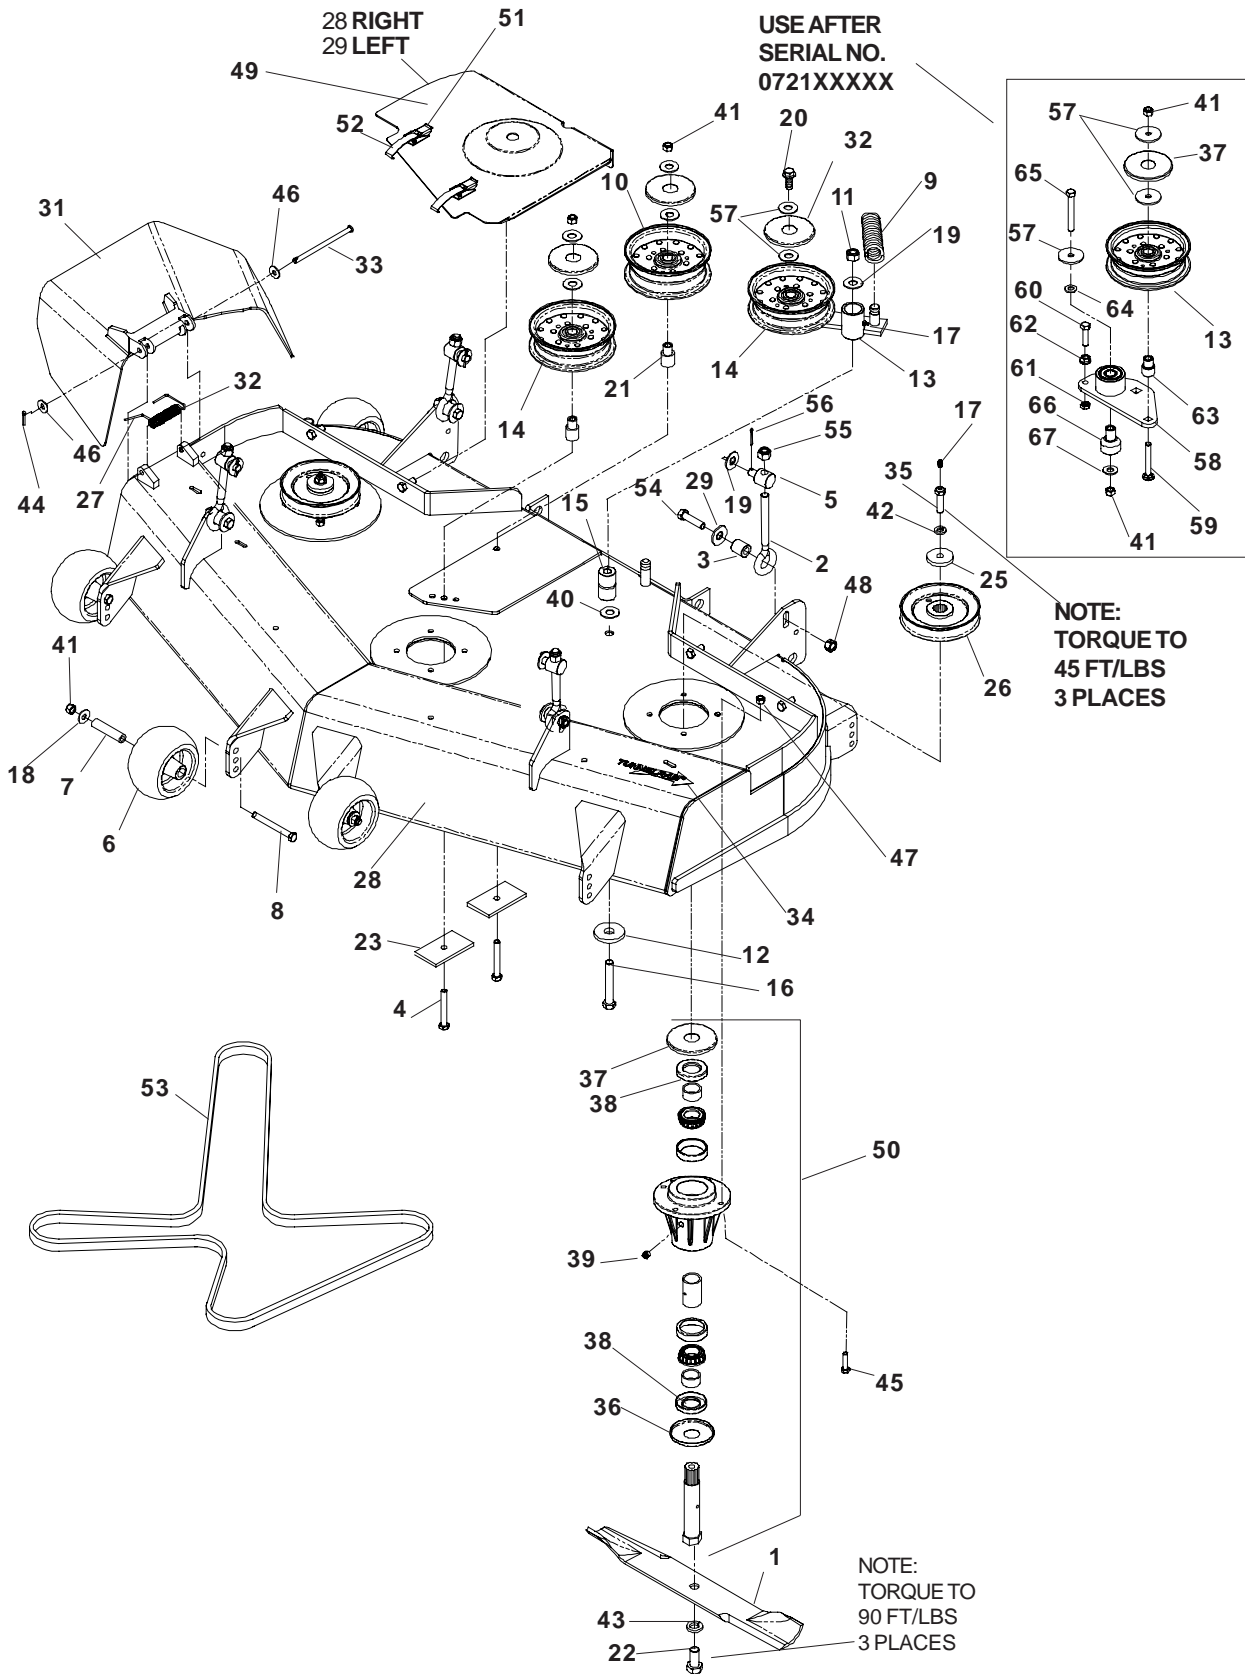

52" CUTTING DECK