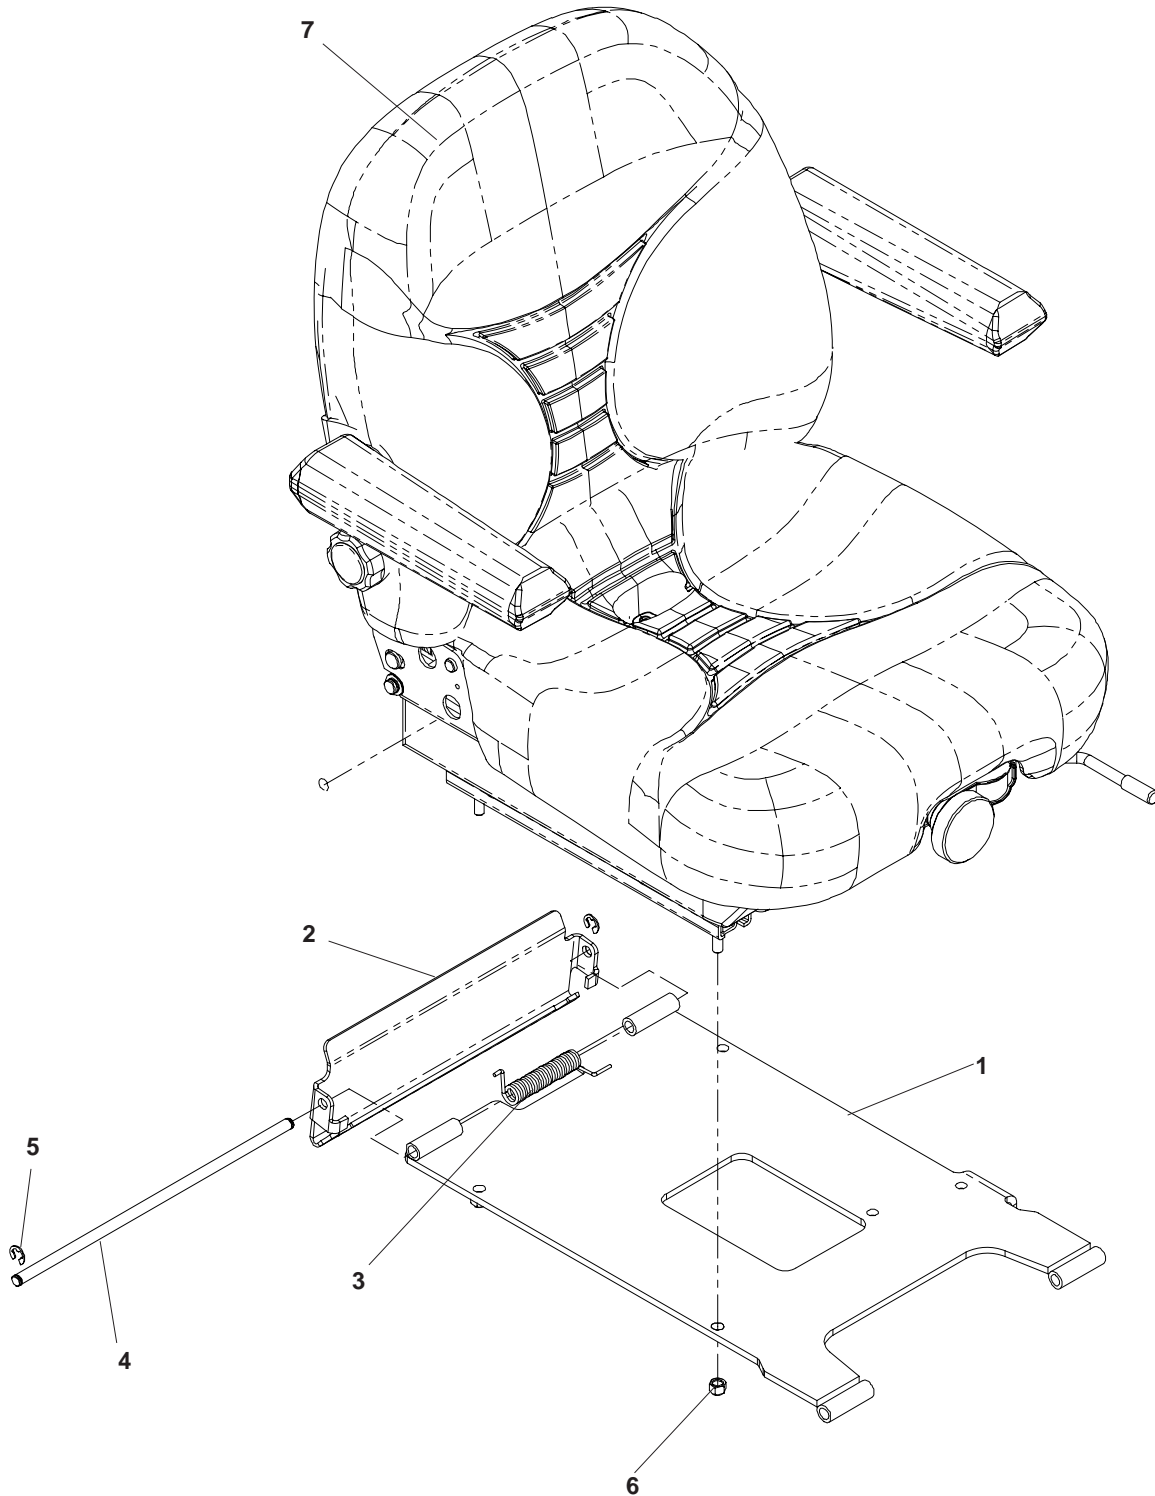

SEATS

MODEL: 968999528

SEATS

MODEL: 968999528

ITEM	PART NO.	QTY.	DESCRIPTION	ITEM	PART NO.	QTY.	DESCRIPTION
1	539 110816	...	SEAT MOUNT WLDMT.	5	539 990870	...	RETAINING RING
2	539 110644	...	SEAT LATCH	6	539 990717	...	NUT ⁵/₁₆-18 HEX NYLOC ZD
3	539 110645	...	SPRING-TORSION	7	539 107859	...	SEAT SUSPENSION
4	539 110646	...	SEAT LATCH ROD	NOT SHOWN			
				...	539 111026	...	SEAT BELT