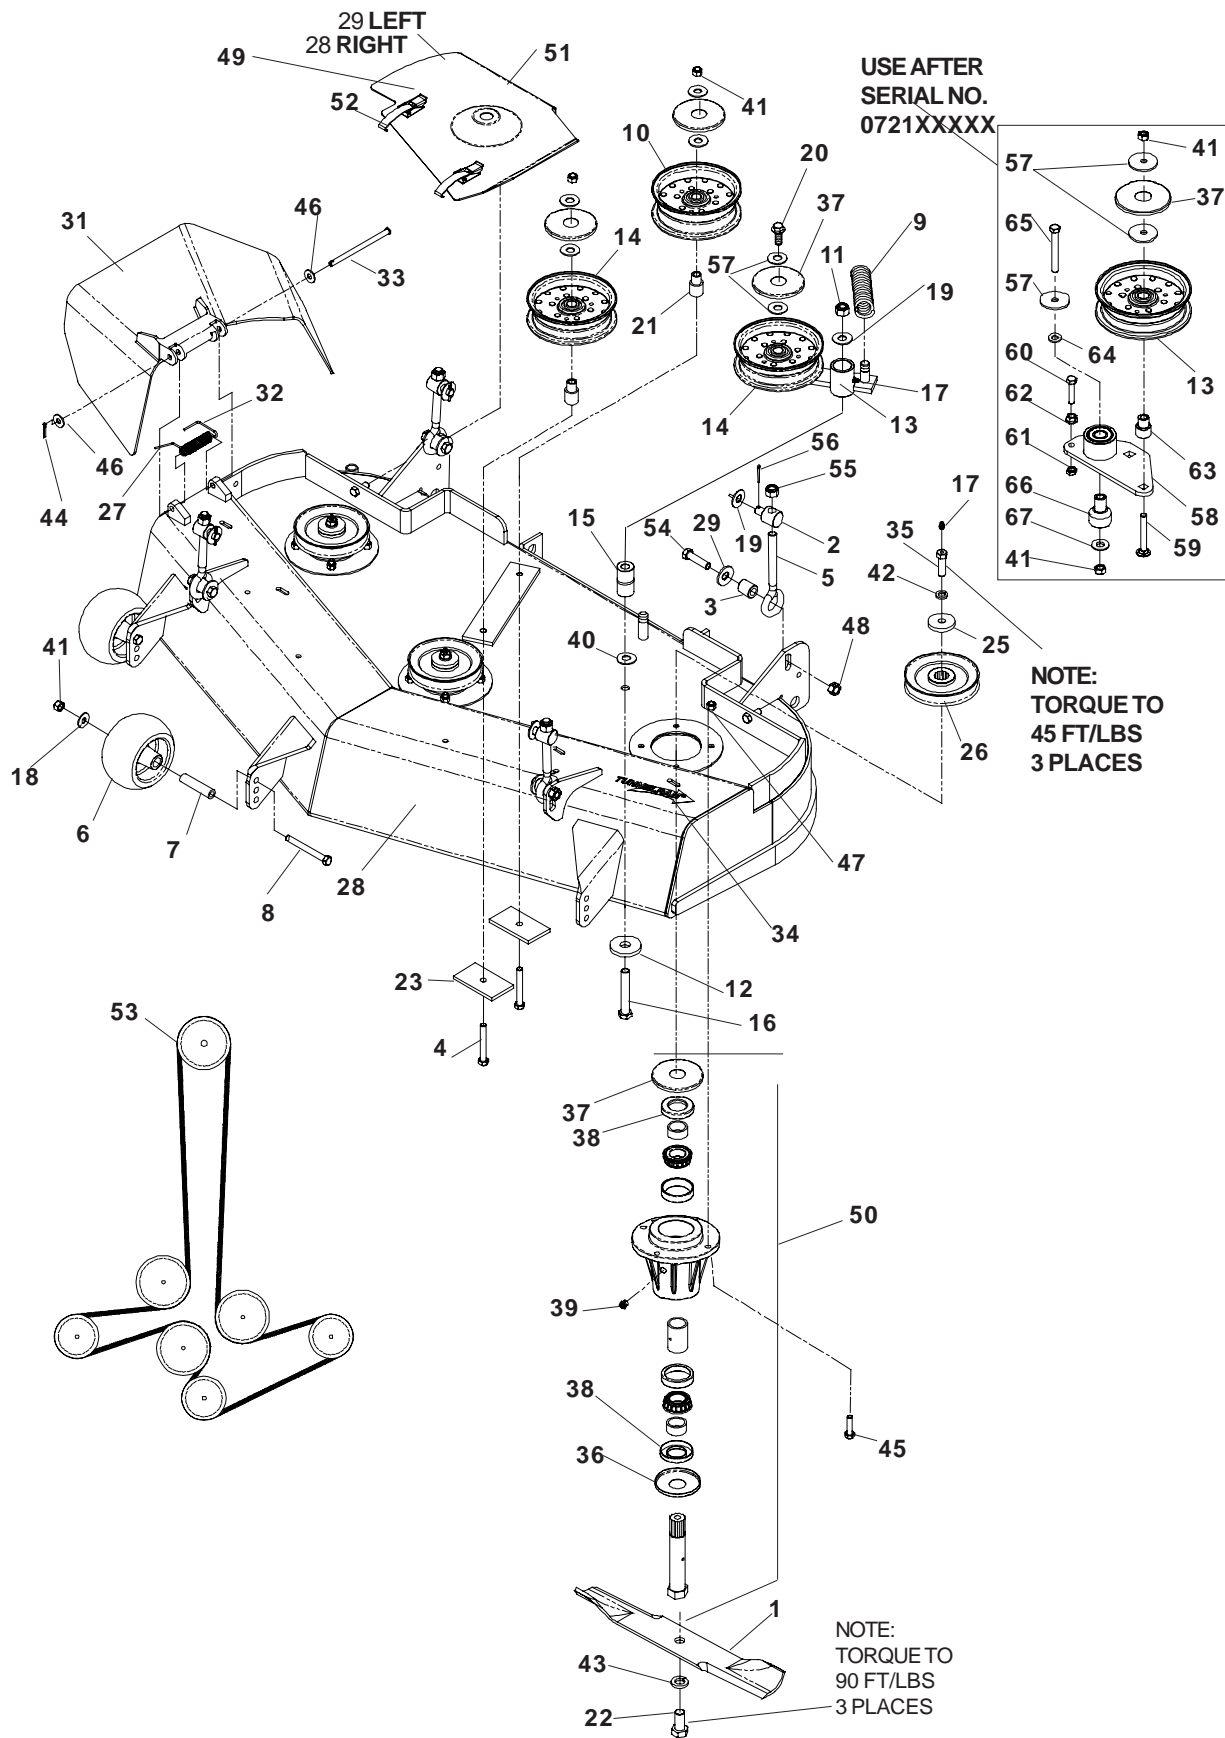

42" CUTTING DECK

ITEM	PART NO.	QTY.	DESCRIPTION	ITEM	PART NO.	QTY.	DESCRIPTION
1	539 119227	4	EYE BOLT	37	539 108450	6	TOP DUST CAP
2	539 114404	4	SPACER	38	539 108754	2	SHAFT SEAL
3	539 102612	2	HCS, 3/8 -16 x 2 3/4	39	539 977326	1	PLUG, VENTED
4	539 114405	4	SWIVEL	40	539 113104	1	WASHER, 1/2
5	539 102643	2	ROLLER, ANTI SCALP	41	539 976979	4	NUT, 3/8 -16, NYLOC
6	539 102698	2	BUSHING	42	539 990247	3	LOCKWASHER, 7/16
7	539 102754	2	HCS, 3/8 -16 x 3 1/2, GR8	43	539 990333	3	LOCKWASHER, 5/8
8	539 103256	1	SPRING, EXTENSION	44	539 990365	1	PIN COTTER, 1/8 x 3/4
9	539 103258	1	PULLEY, IDLER	45	539 990627	12	HCS, 5/16 -18 x 1 1/4
10	539 101331	1	NUT, 1/2 -13, NYLOC	46	539 990692	2	WASHER, 5/16
11	539 102243	1	WASHER, .65	47	539 990717	12	NUT, 5/16 -18, NYLOC
12	539 103230	1	IDLER ARM	48	539 990839	4	NUT, 7/16 -14, CNTRLCK, GRA
13	539 103257	2	PULLEY, IDLER	49	539 110740	4	POP RIVET
14	539 103427	1	BUSHING, PIVOT	50	539 114820	3	SPINDLE ASSEMBLY
15	539 103433	1	HCS, 1/2 -13 x 3 1/4	51	539 105746	1	DECAL, EURO SEVERING
16	539 976998	4	ZERK, STRAIGHT, 1/4 -28	52	539 109660	2	DRAW LATCH
17	539 990517	3	WASHER, 3/8	53	539 110832	1	DECK BELT
18	539 990550	5	WASHER, 9/16	54	539 108073	4	HCS, 7/16 -14 x 1 3/4
19	539 990582	1	HCS, 3/8 -16 x 1,	55	539 101331	4	NUT, 1/2 -13, NYLOC
20	539 103295	2	BUSHING, IDLER	56	539 109246	4	PIN, COTTER, 1/8 x 1
21	539 103299	3	HCS, 5/8 -18 x 1 1/4	57	539 111897	6	WASHER, 3/8, SPEC
22	539 103303	2	PAD	58	539 130391	1	ARM, IDLER, W/BEARINGS
23	539 112484	4	SPRING WASHER, 1/2	59	539 130235	1	RHSNB, 3/8-16 x 2 3/4,
24	539 106504	3	WASHER, .469	60	539 107042	1	HCS, 3/8-16 x 1 1/2, GR8
25	539 107276	3	PULLEY	61	539 109332	1	NUT, 3/8-16, JAM
26	539 107627	2	CAP-SLEEVE	62	539 990613	1	NUT, 3/8-16, WHIZLK
27	539 111375	1	DECK W/DECALS	63	539 130242	1	BUSHING, IDLER
28	539 109663	1	BELT SHIELD, RIGHT	64	539 990122	1	WASHER, 3/8, SAE
29	539 109664	1	BELT SHIELD, LEFT	65	539 101341	1	HCS, 3/8-16 x 3
30	539 109681	3	BLADE, 14 5/8"	66	539 130205	1	PIVOT, BEARING
31	539 110731	1	DISCHARGE CHUTE	67	539 990517	1	WASHER, 3/8
32	539 110735	1	SPRING, TORSION	NOT SHOWN			
33	539 110736	1	PIN-CLEVIS, 5/16 DIA. x 5.19	539 111370	2	CONFINEMENT PLATE	
34	539 111560	1	DECAL, TUNNEL RAM				
35	539 112120	3	HCS, 7/16 -20 x 1 1/2, GR8				
36	539 108449	1	BOTTOM DUST CAP				

48" CUTTING DECK