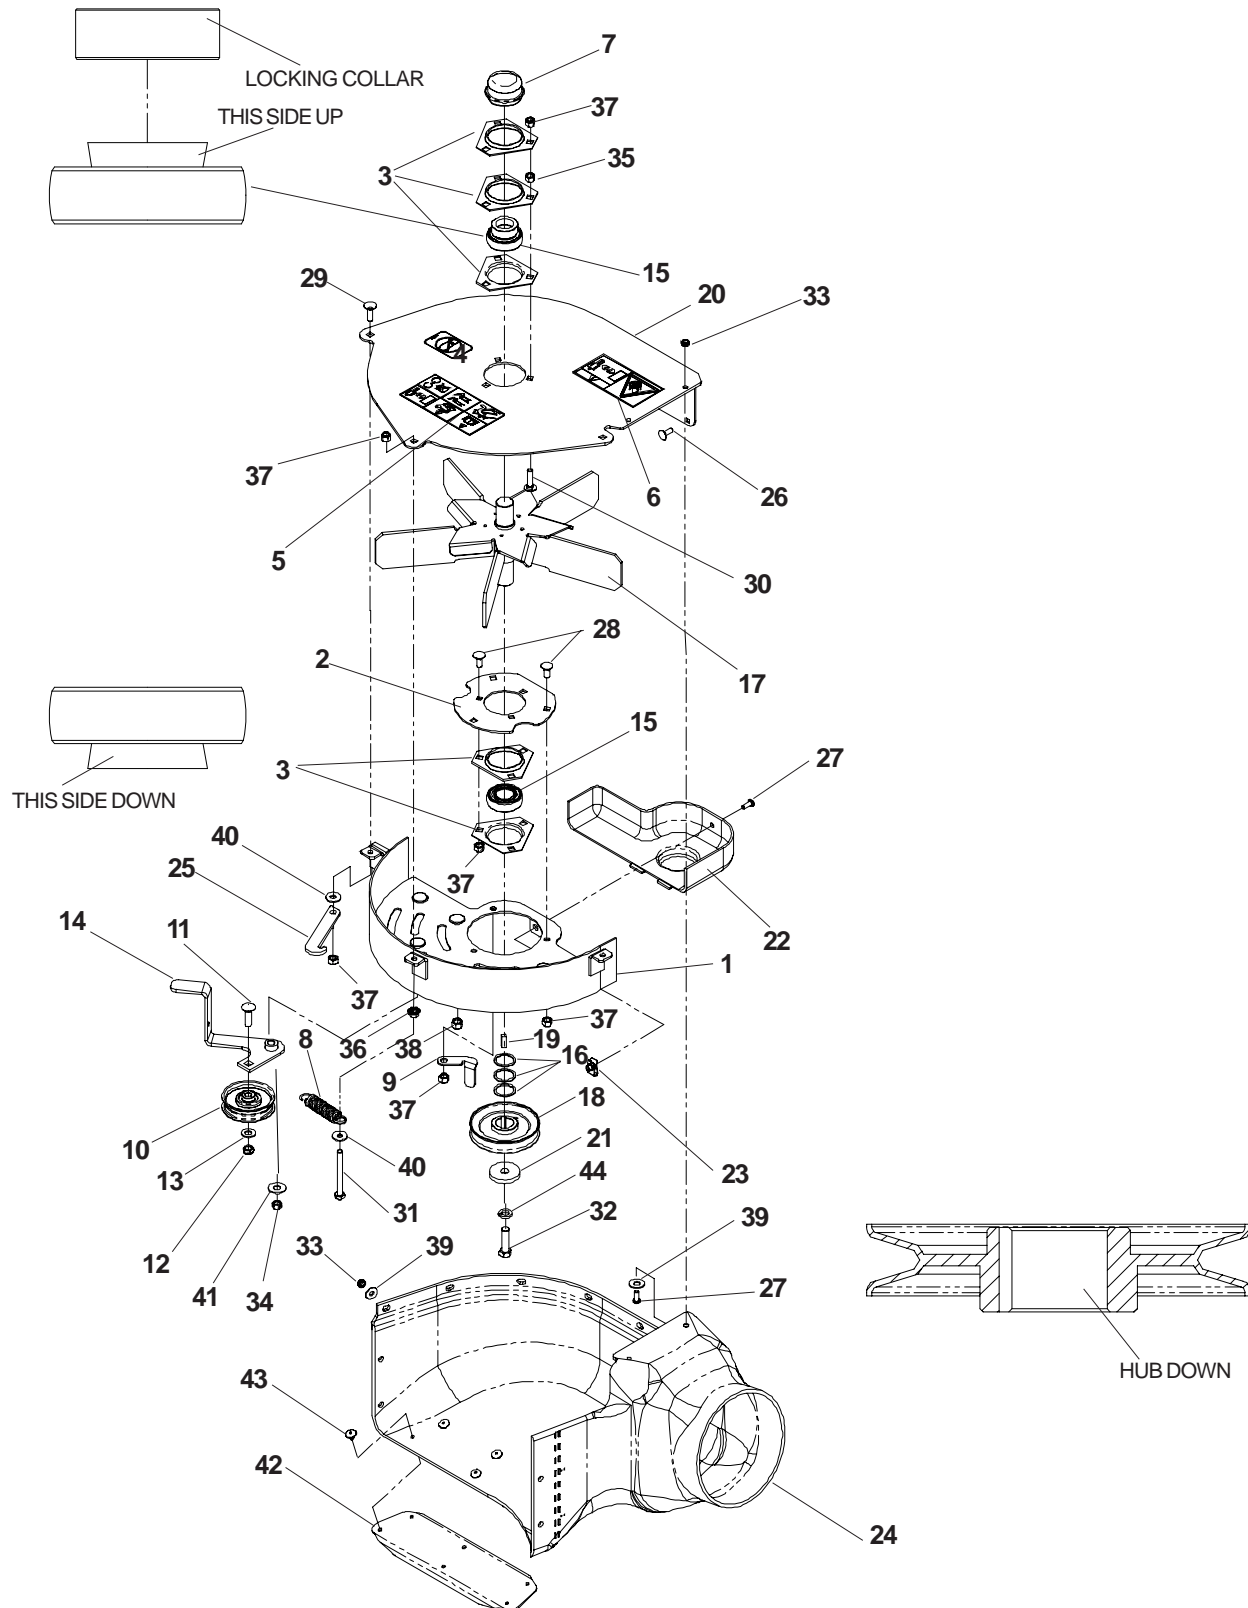

ACCESSORIES

DFS - 539 113706 BLOWER ASSEMBLY