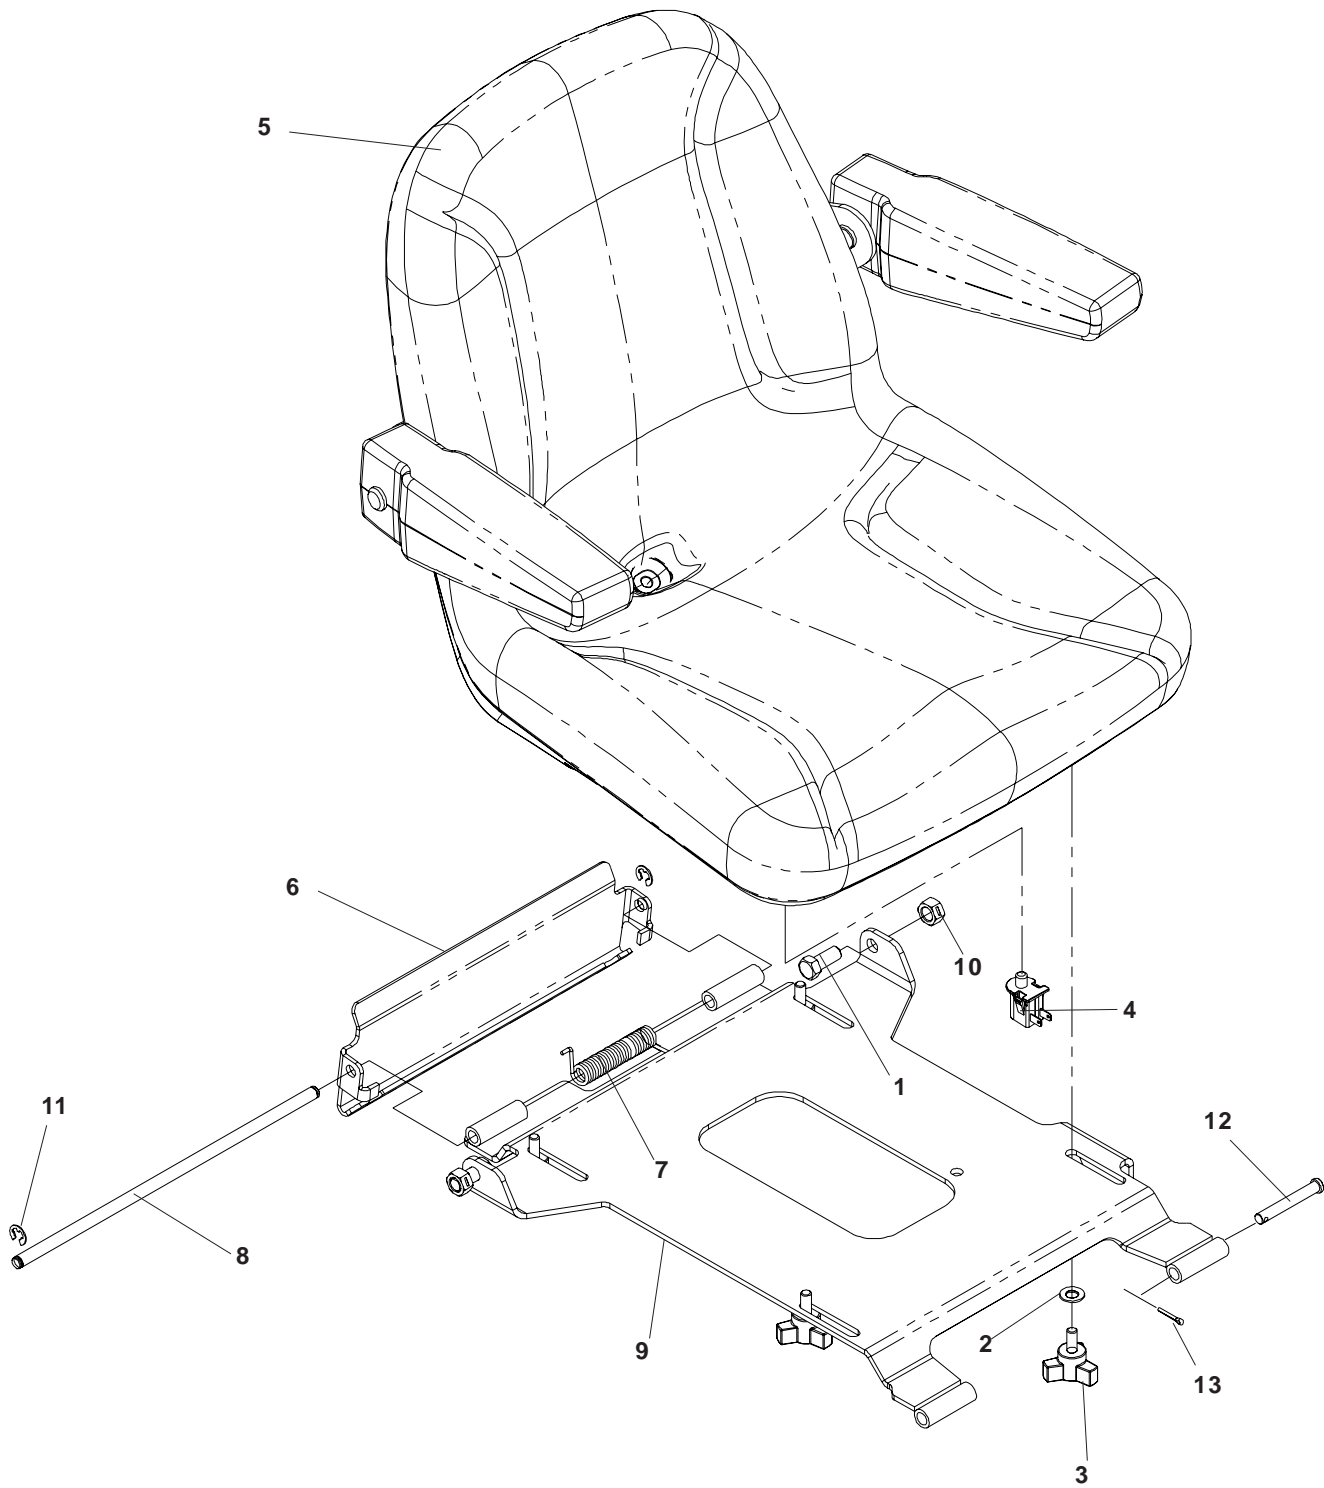

SEATS

MODELS: 968999254, 968999255