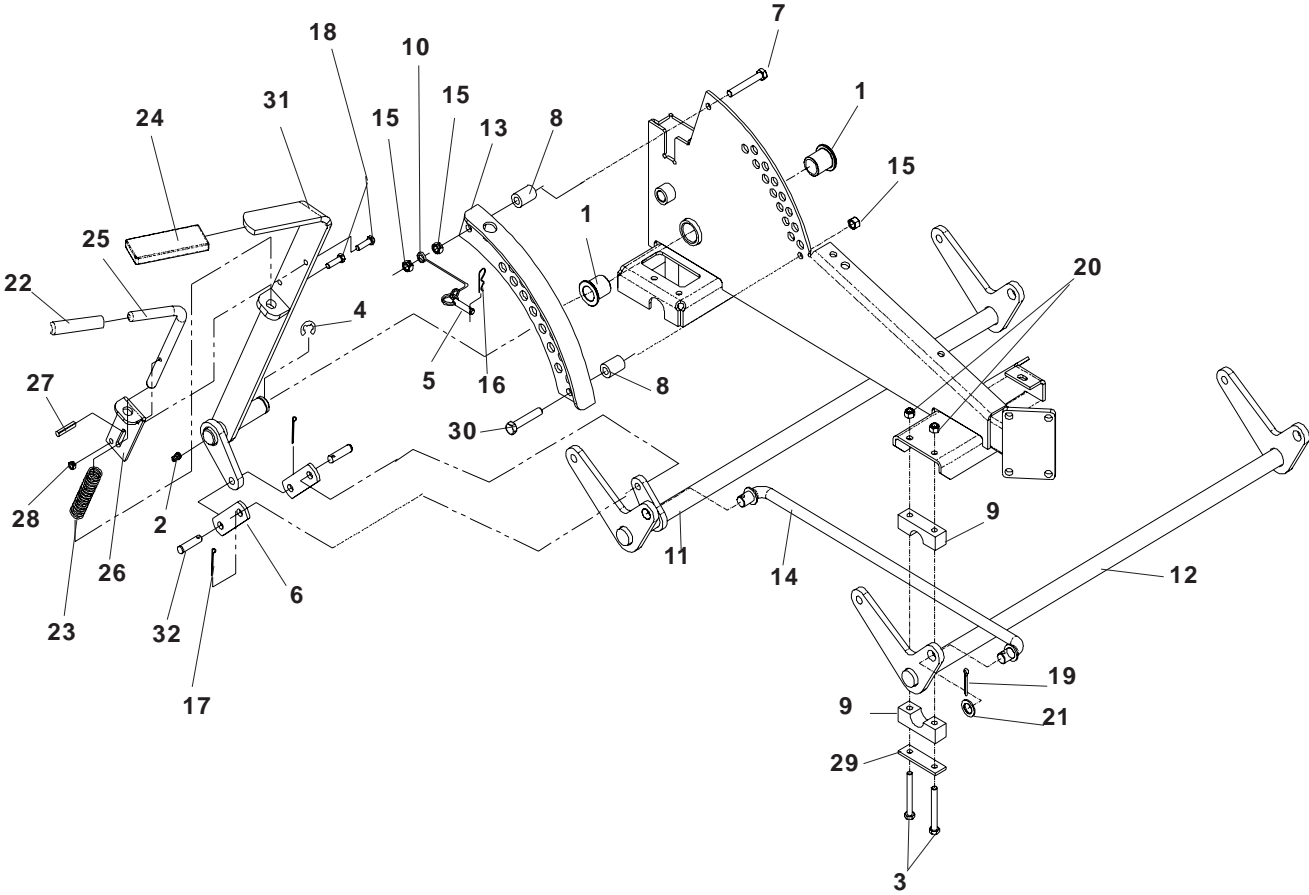

HYDRAULIC PUMP - MOTOR

ITEM	PART NO.	QTY.	DESCRIPTION	ITEM	PART NO.	QTY.	DESCRIPTION
1	539 101165	1	FILTER HEAD	27	539 110813	4	"U" TYPE RETAINER
2	539 101176	2	PULLEY	28	539 AA0814	1	TANK MOUNT
3	539 101177	2	KEY, 5MM SQ x 30MM	29	539 110815	1	WIRE CLIP
4	539 101202	1	CAP-HYDRO RESERVOIR	30	539 110837	1	"T" ASSEMBLY
5	539 101237	4	FITTING, F6400-8-8-0	31	539 111814	1	"T" ASSEMBLY
6	539 101238	5	FITTING, F6801-6-6-0	32	539 112671	2	10CC PUMP W/RTN'S
7	539 101331	1	NUT, ½ -13, NYLOC	33	539 113782	1	HYDRAULIC FITTING
8	539 102236	1	PAD	34	539 976688	1	PULLEY, IDLER
9	539 102396	4	STRAIGHT FITTING	35	539 976695	1	BUSHING, FLANGE IDLER
10	539 102606	1	FILTER ELEMENT	36	539 976978	4	NUT, ¼ -20, NYLOC
11	539 102717	4	SCREW, 5/16-18 x 5/8	37	539 976979	4	NUT, 3/8 -16, NYLOC
12	539 103115	4	"O" RING, ¾	38	539 976998	1	ZERK, STRAIGHT, ¼ -28
13	539 103116	4	"O" RING, ½	39	539 990052	6	LOCKWASHER, ¼
14	539 103117	6	"O" RING, 3/8	40	539 990072	2	HCS, ¼ -20 x 5/8
15	539 103118	8	"O" RING FLARE, 3/8	41	539 990517	1	WASHER, 3/8
16	539 103119	8	"O" RING FLARE, ½	42	539 990546	5	NUT, 3/8 -16, CENTERLOCK
17	539 103256	1	SPRING, EXTENSION	43	539 990550	1	WASHER, 9/16
18	539 103427	1	BUSHING, PIVOT	44	539 990580	8	HCS, ¼ -20 x ¾
19	539 103433	1	HCS, ½ -13 x 3¼	45	539 990582	4	HCS, 3/8 -16 x 1, WHIZLK
20	539 104388	1	IDLER ARM	46	539 990588	1	HCS, 3/8 -16 x 2
21	539 104722	1	HOSE	47	539 990598	8	WASHER, ¼
22	539 105024	1	OIL TANK	48	539 990613	1	NUT, 3/8 -16, WHIZLK
23	539 105168	1	CAP	49	539 990717	4	5/16 NYLOC NUT
24	539 106887	1	PUMP BELT	50	539 990730	1	HCS, 3/8 -16 x 1¾
25	539 106896	4	HYDRAULIC LINE	51	539 103527	2	HYDRAULIC MOTOR W/RTNS
26	539 106933	1	OIL FILTER BRACKET				

MOWER LIFT / DECK LIFT