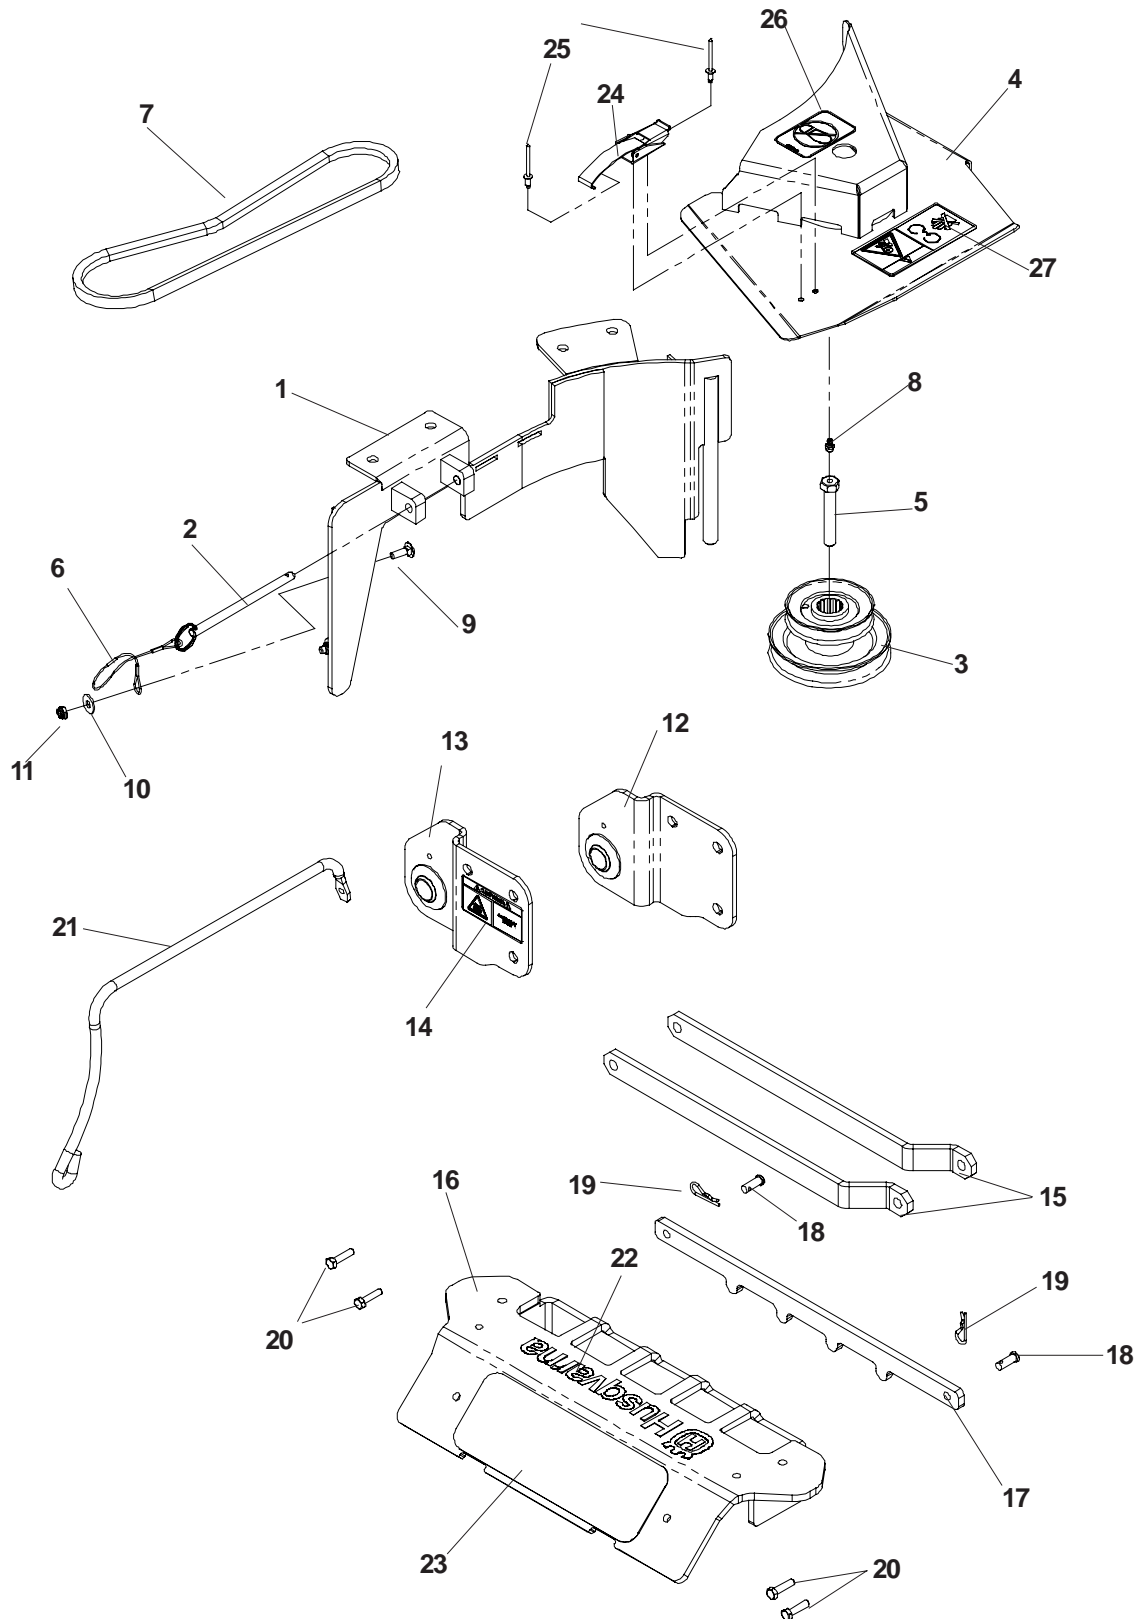

ACCESSORIES

DFS - 539 113706 DRIVE KITS FOR iZ MODELS