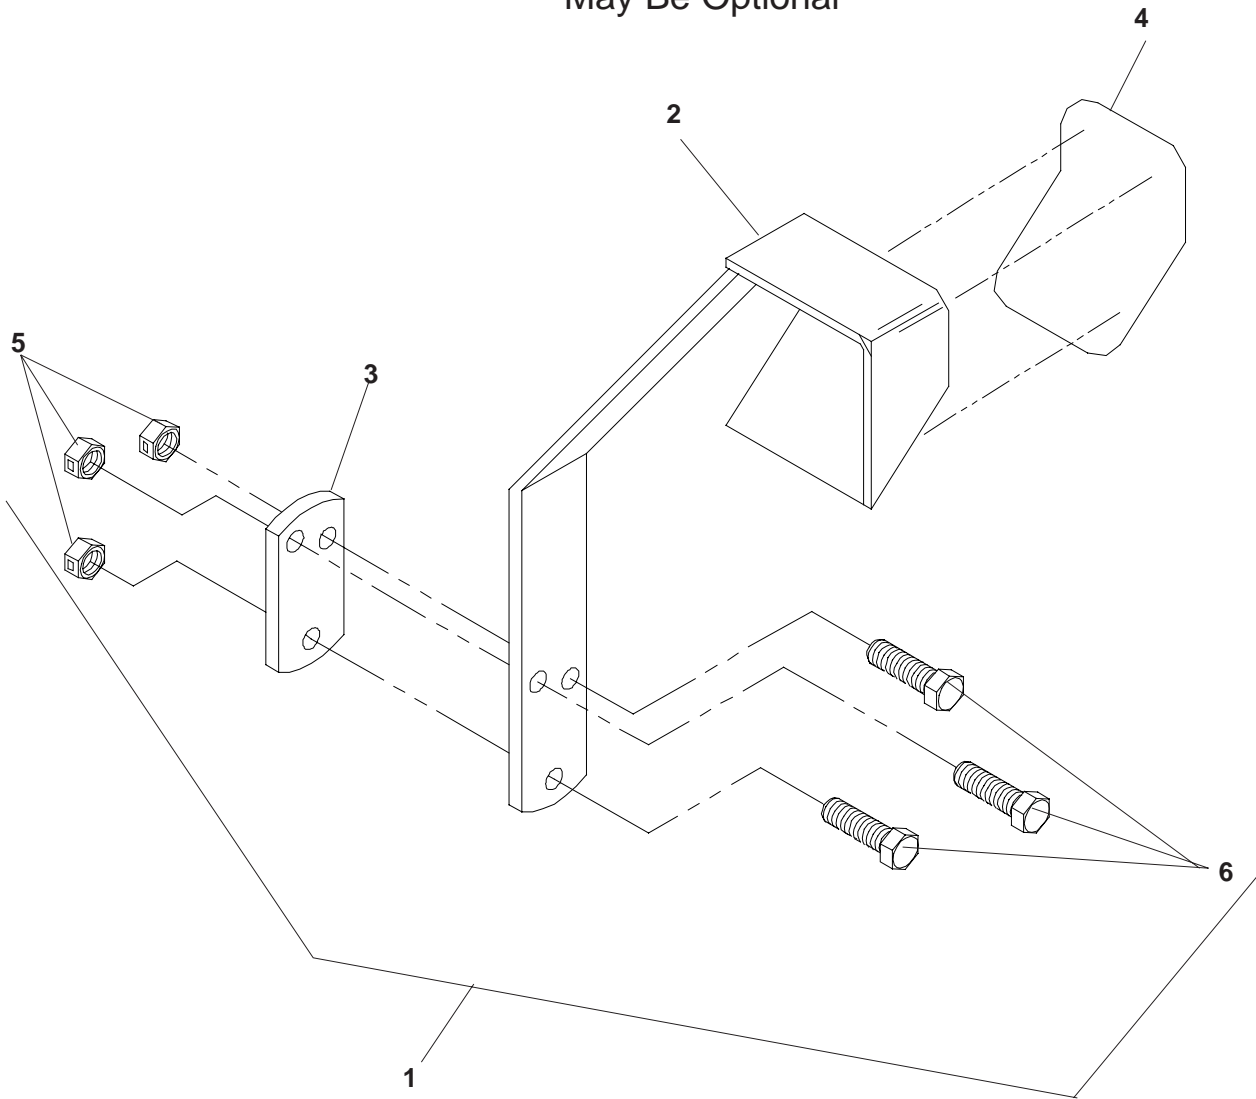

ACCESSORIES

PEDALS
May Be Optional