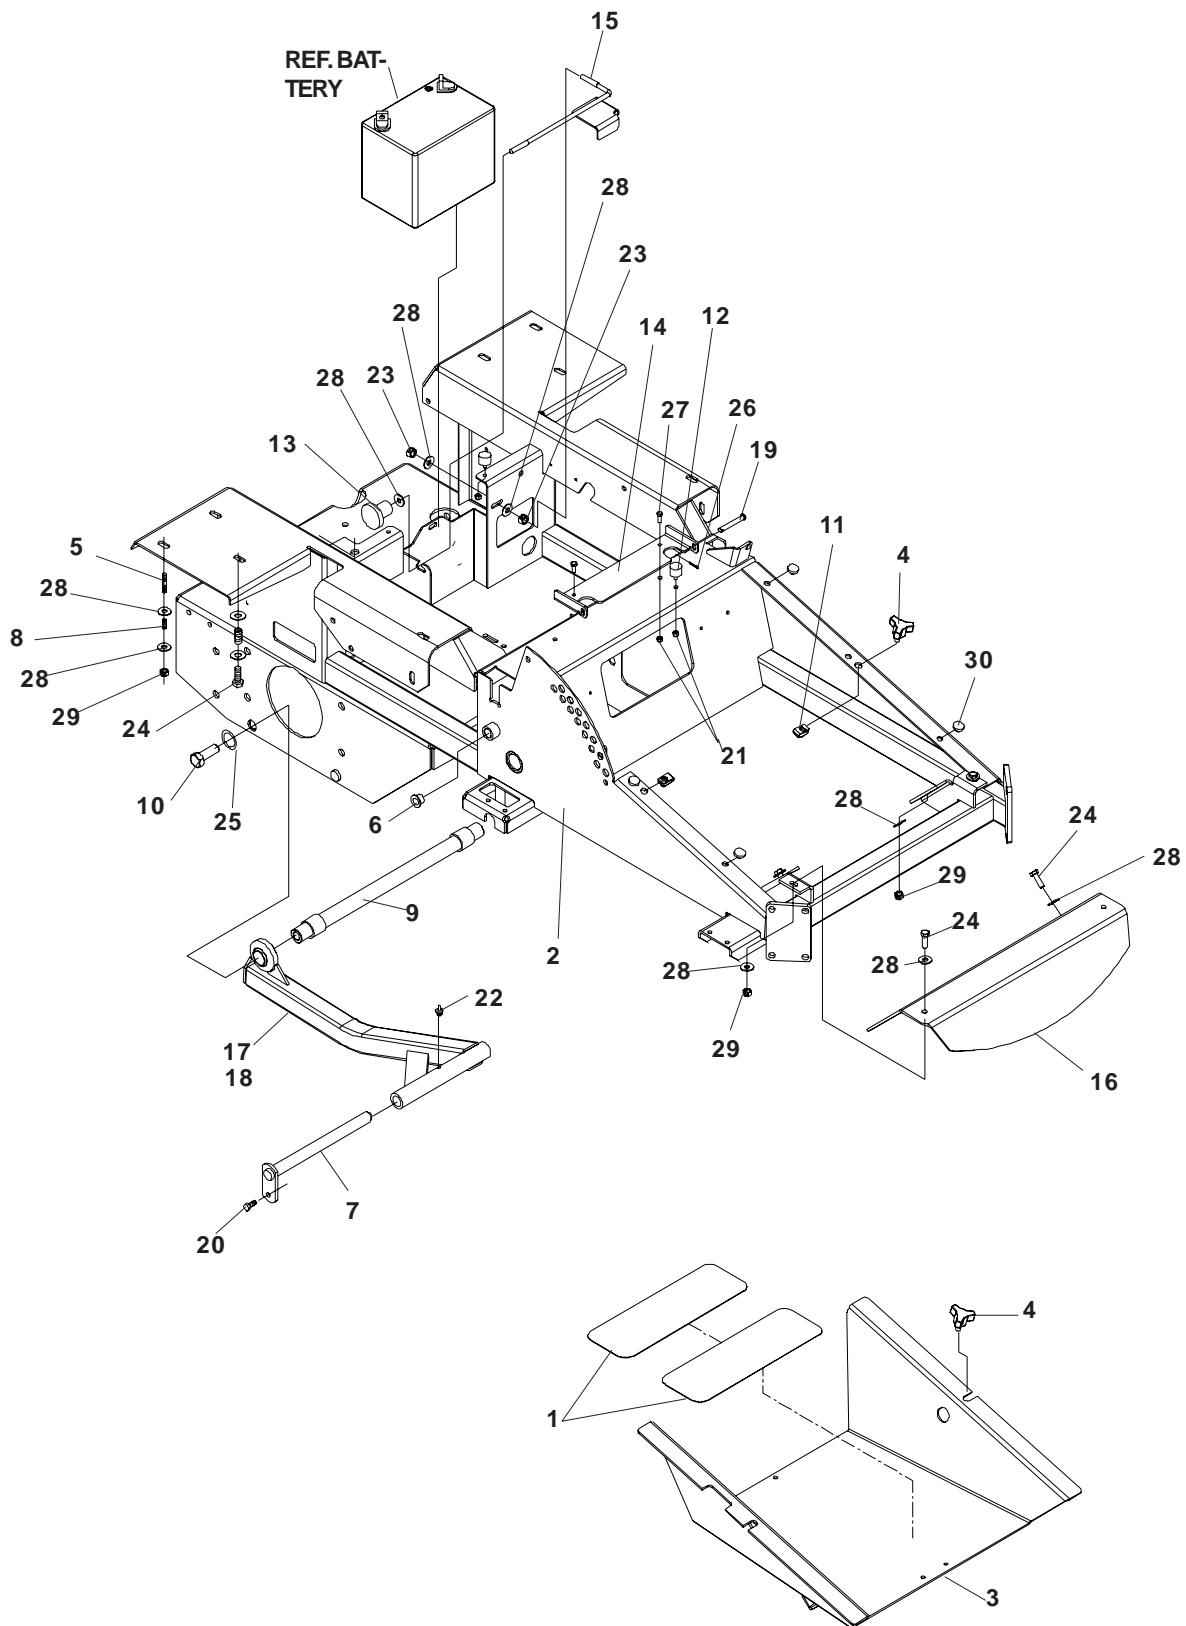

CONTENTS

SECTION	PAGE	SECTION	PAGE
CHASSIS / FRAME	4-7	ELECTRICAL	42-43
ENGINES	8-13	DECALS	44-45
KAWASAKI	8-9	SCHEMATIC	46-47
KOHLER	10-11	ROLLOVER PROTECTION SYSTEM (ROPS)	48-49
BRIGGS & STRATTON	12-13	ACCESSORIES	49
STEERING	14-15	LIGHT KIT	49
PARKING BRAKE	16	PEDALS	50
TE MODELS	16-17	MULCH KITS	52
TL MODELS	18-19	HCS9	
HYDRAULIC PUMP - MOTOR	20-21	HOOD ASSEMBLY	54
MOWER LIFT / DECK LIFT	22-23	HITCH ASSEMBLY	56
DECKS	24-31	BLOWER ASSEMBLY	58
42" CUTTING DECK	24-25	MOUNTING KIT	60
48" CUTTING DECK	26-27	BAG ASSEMBLY	62
52" CUTTING DECK	28-29	WEIGHT KIT	63
61" CUTTING DECK	30-31	DRIVE KIT ASSEMBLY	64
SEATS	32-39	DFS	
MODELS 968999256, 968999258, 968999308,		HOPPER ASSEMBLY	66
968999332, 968999526, 968999527	32-33	HOOD ASSEMBLY	68
MODELS 968999254, 968999255	34-35	BLOWER ASSEMBLY	70
MODEL 968999307	36-37	DRIVE KITS	72-74
MODEL 968999528	38-39		
CASTERS	40-41		

NOTE: ALL FASTENERS ARE GRADE 5 UNLESS OTHERWISE SPECIFIED.

CHASSIS / FRAME