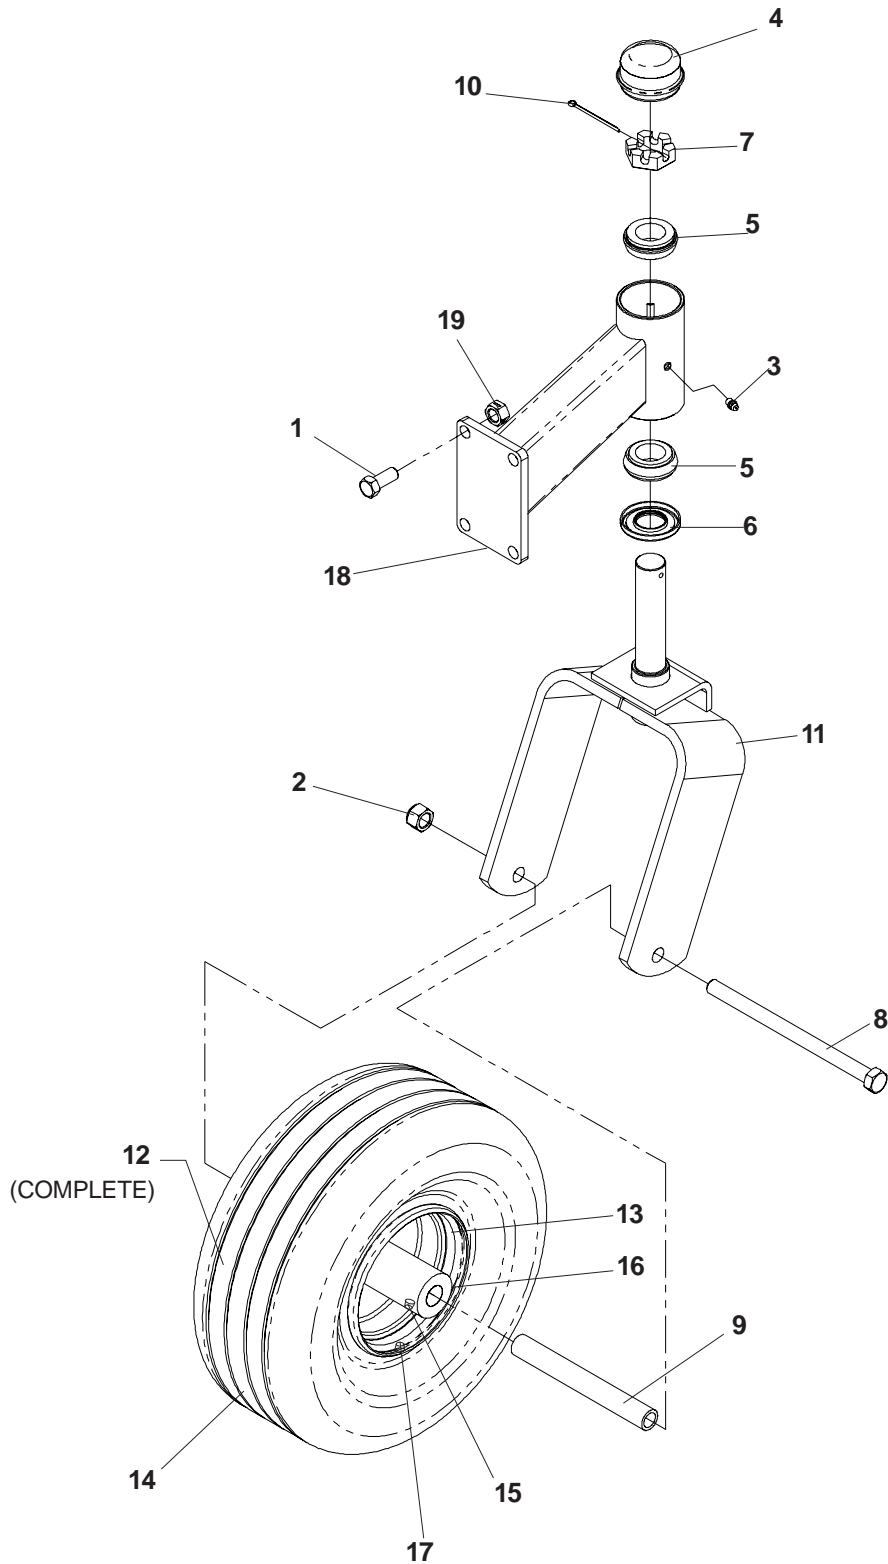

SEATS

MODEL: 968999528

ITEM	PART NO.	QTY.	DESCRIPTION	ITEM	PART NO.	QTY.	DESCRIPTION
1	539 110816	...	SEAT MOUNT WLDMT.	5	539 990870	...	RETAINING RING
2	539 110644	...	SEAT LATCH	6	539 990717	...	NUT ⁵/₁₆-18 HEX NYLOC ZD
3	539 110645	...	SPRING-TORSION	7	539 107859	...	SEAT SUSPENSION
4	539 110646	...	SEAT LATCH ROD	NOT SHOWN			
				...	539 111026	...	SEAT BELT

CASTERS

MODEL: 986999308