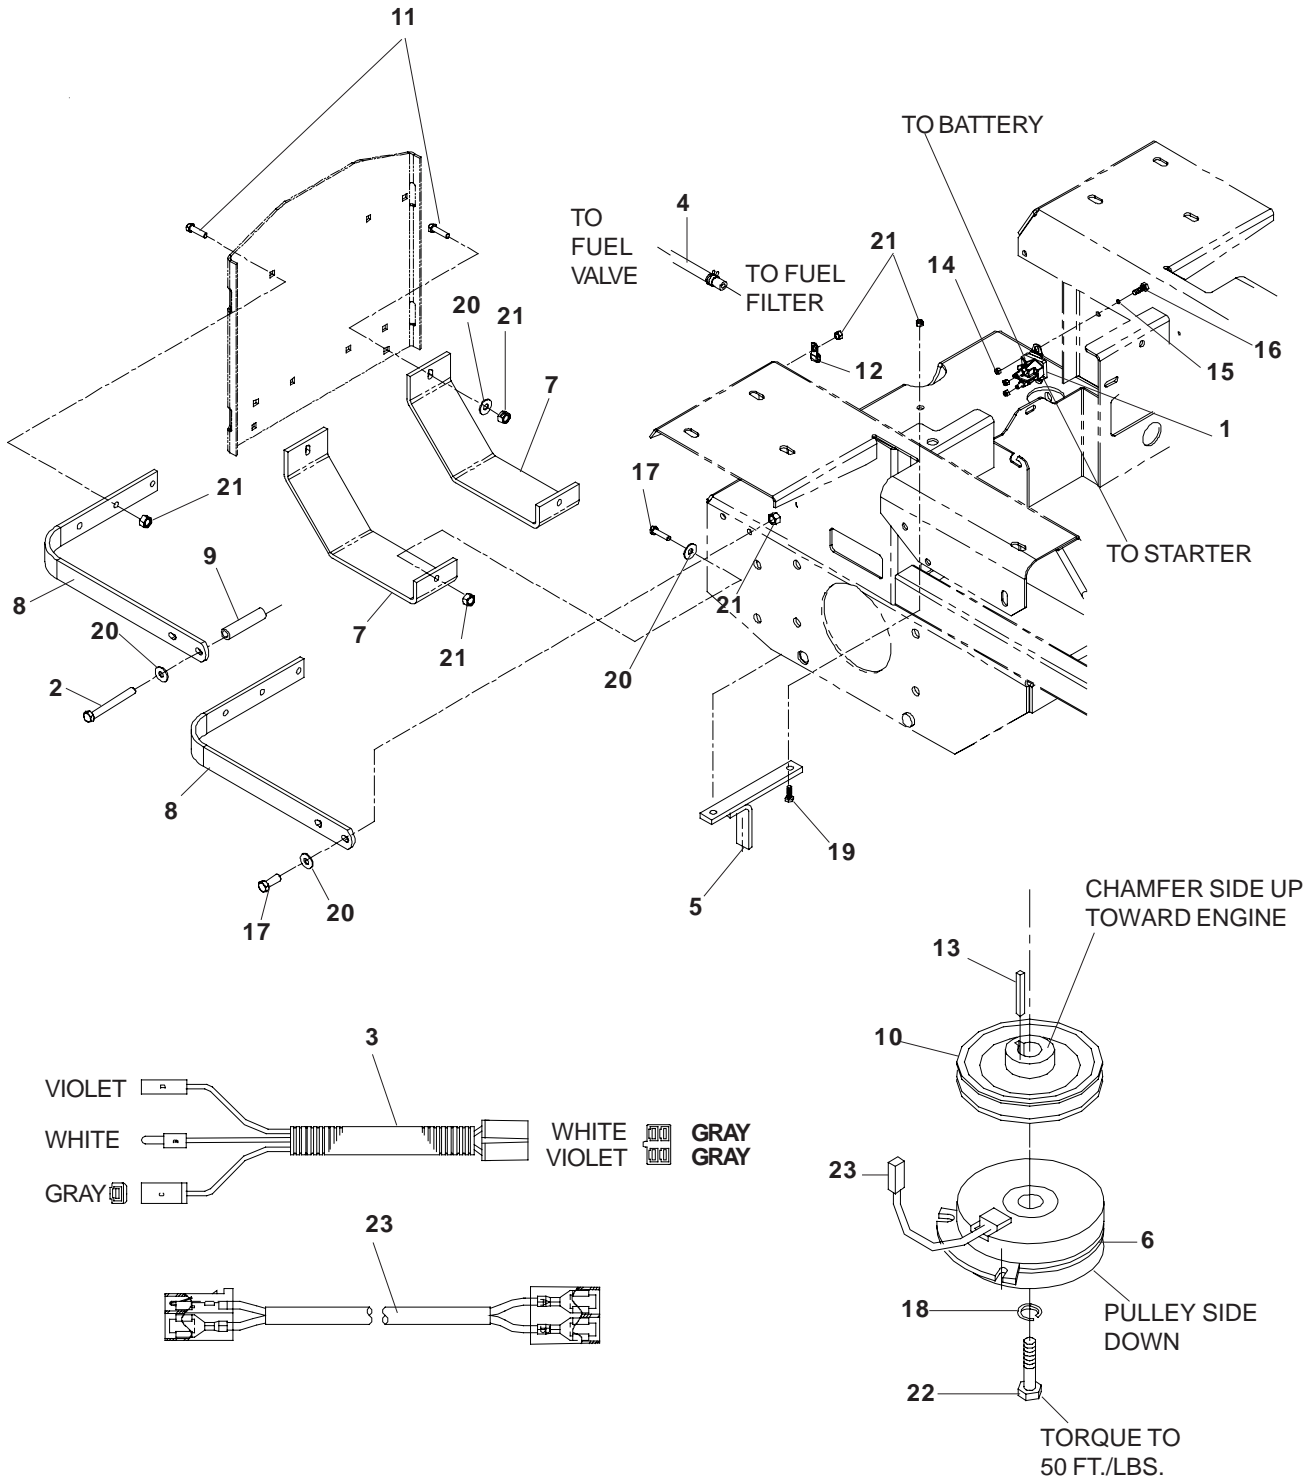

ENGINE

KAWASAKI MODEL 968999254, 968999255
968999256, 968999257