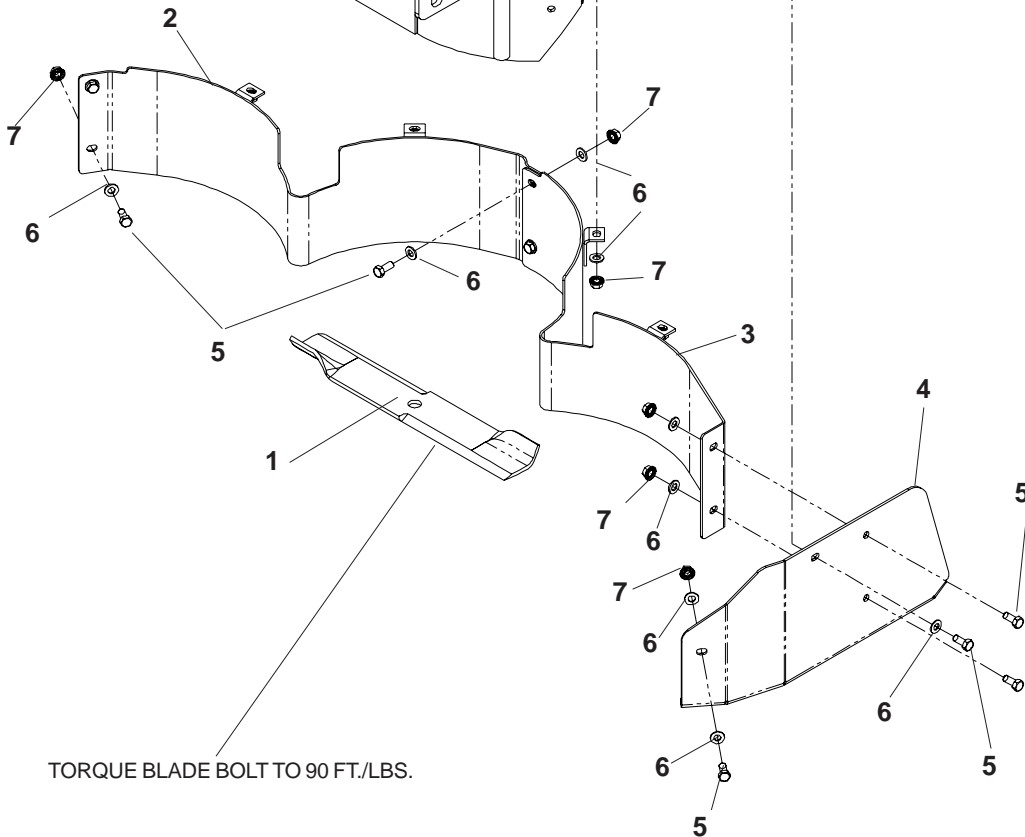

MULCH KITS

42" -539 111350

48" -539 111351

52" -539 111352

61" -539 111353

NOTE: TIGHTEN ALL HARDWARE BY TURNING THE BOLT, NOT THE NUT.

ACCESSORIES

MULCH KITS