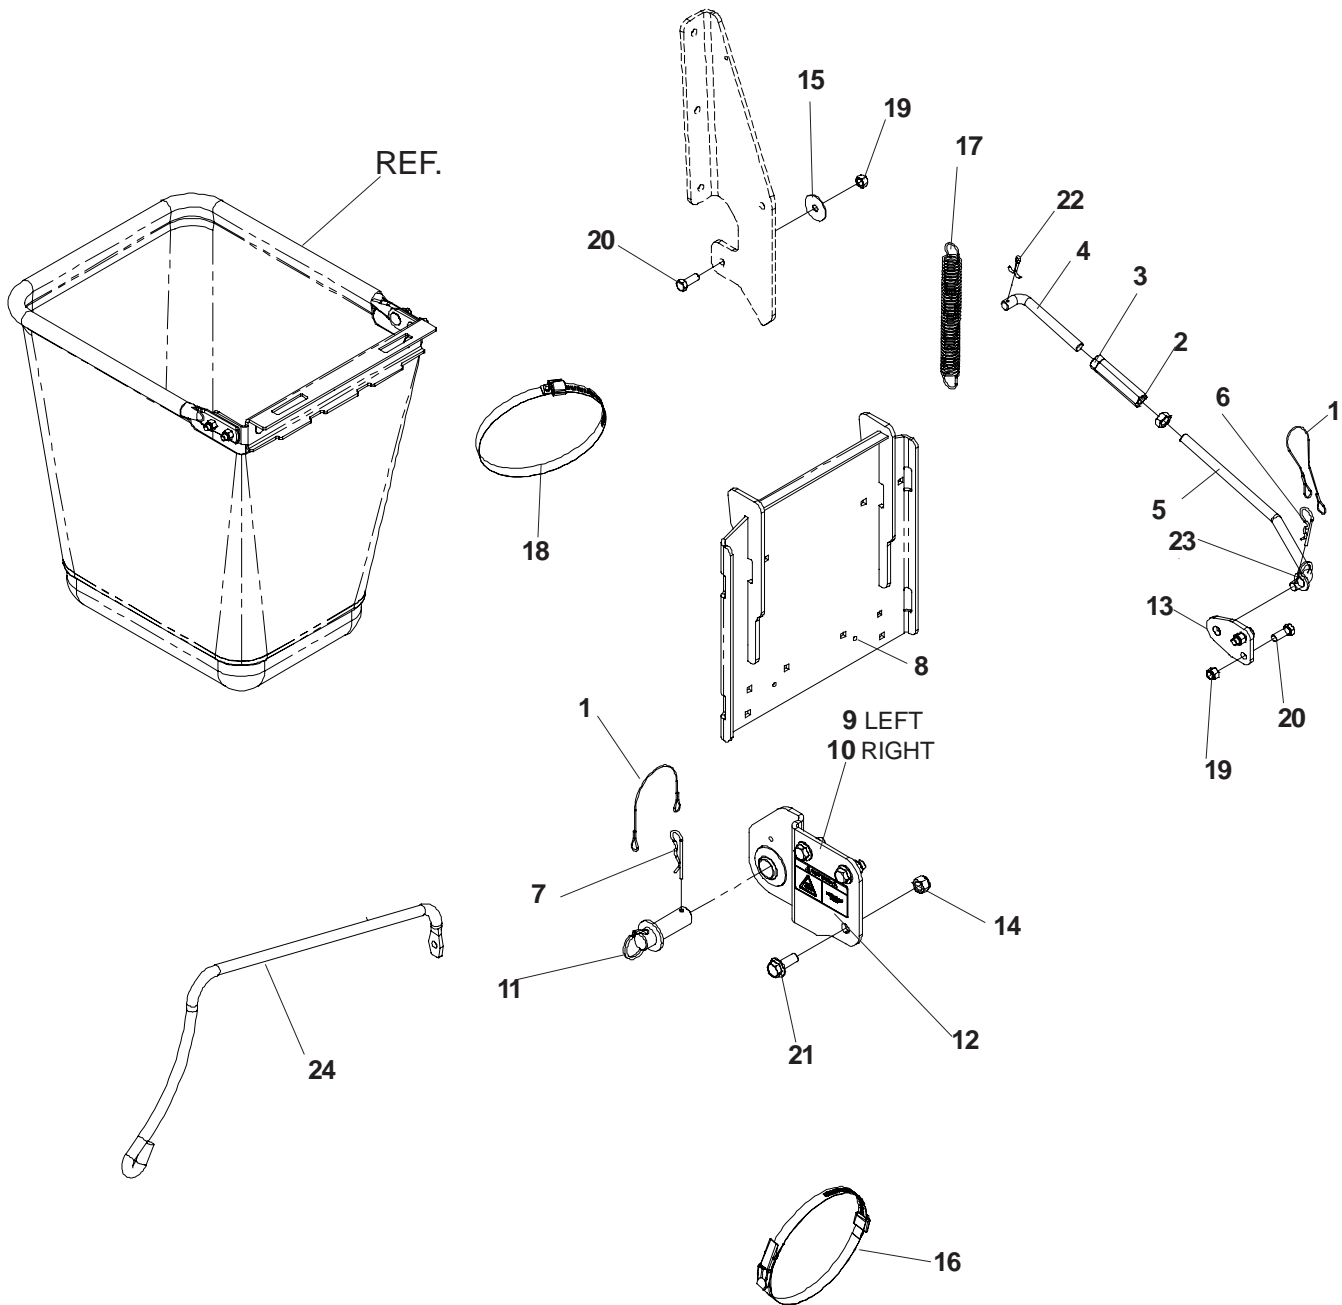

ACCESSORIES

HCS9 - 539 111280 MOUNTING KIT