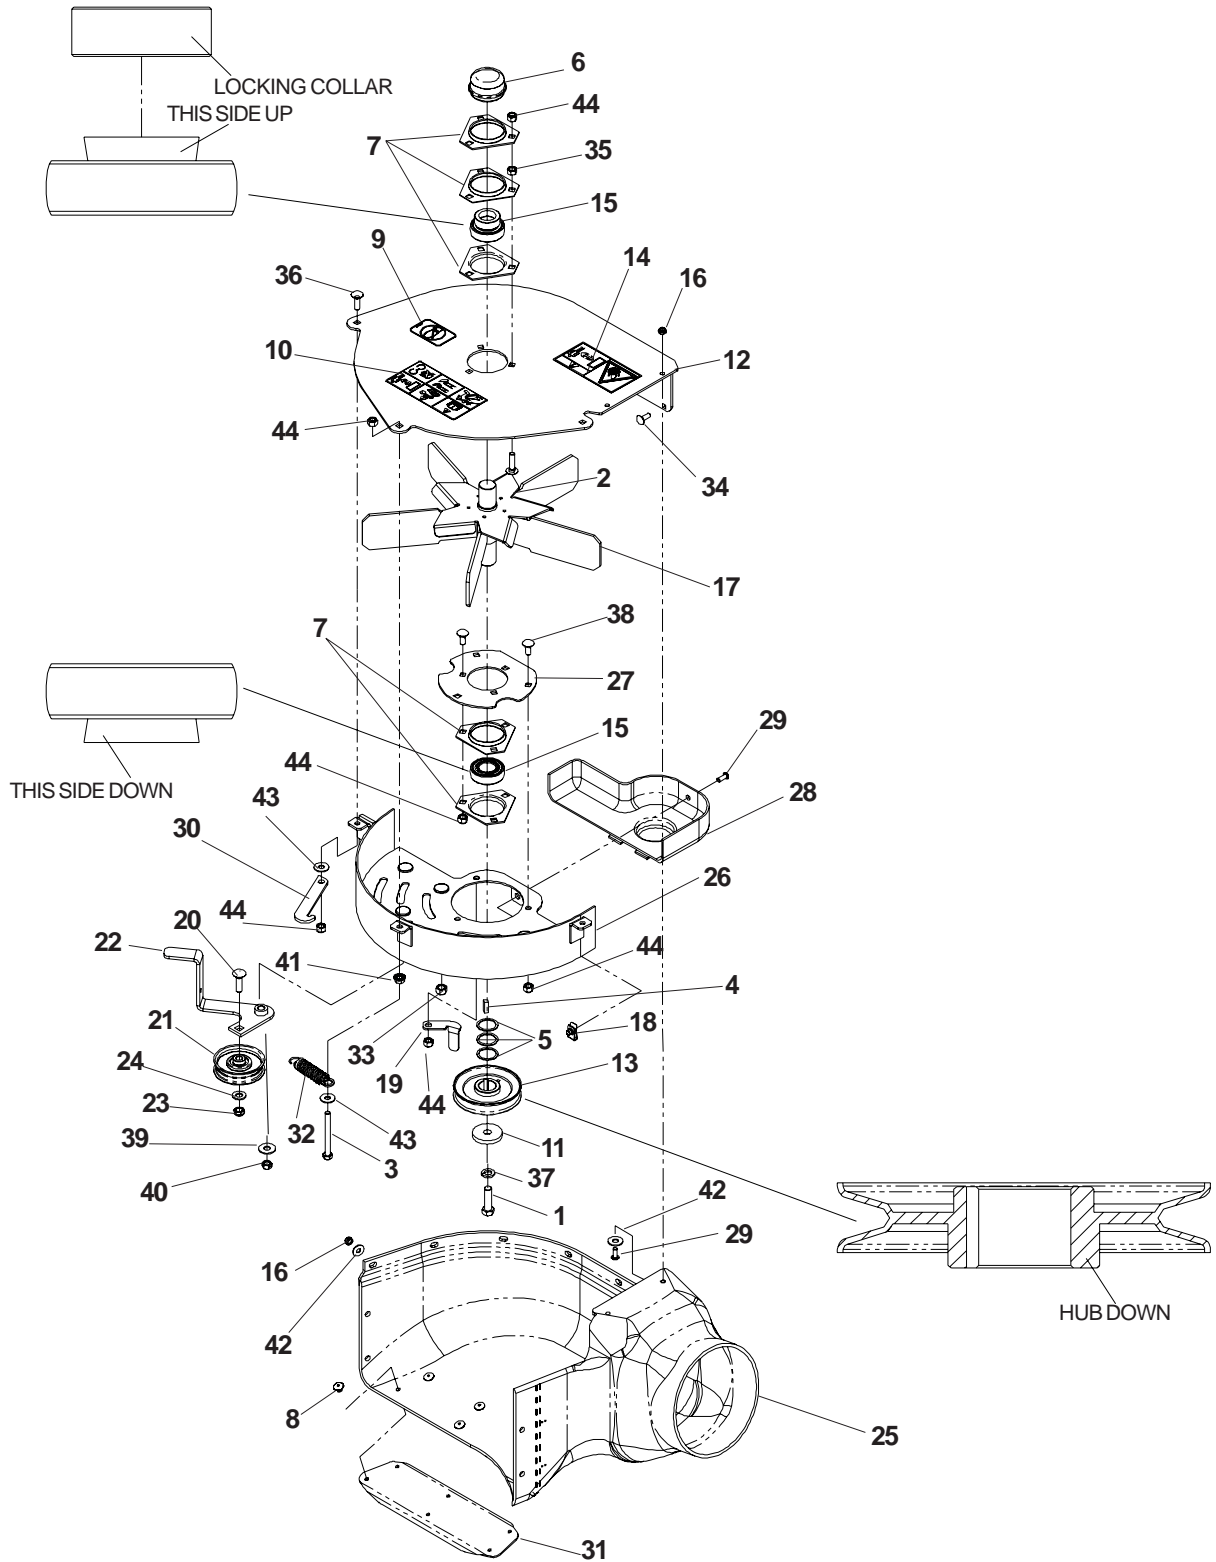

ACCESSORIES

HCS9 - 539 111280 BLOWER ASSEMBLY