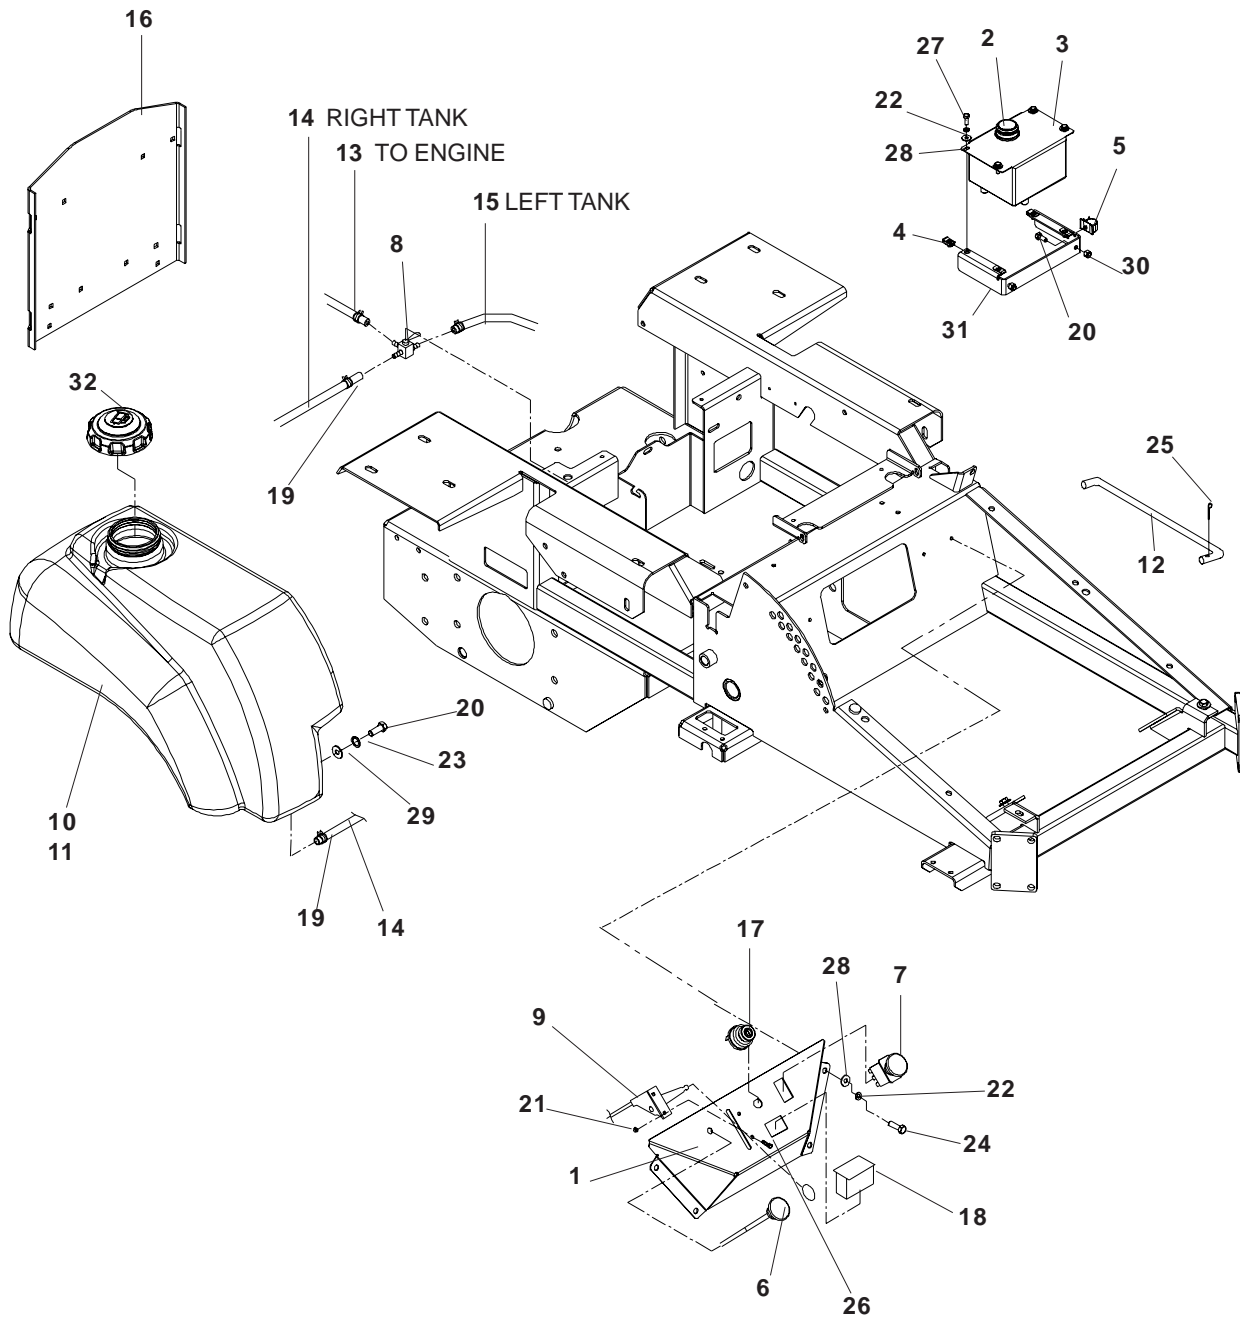

CHASSIS / FRAME

CHASSIS / FRAME

ITEM	PART NO.	QTY.	DESCRIPTION	ITEM	PART NO.	QTY.	DESCRIPTION
1....	539 111147	... 1...	CONSOLE W/DECALS	14...	539 105527	... 1...	FUEL LINE
2...	539 101202	... 1...	CAP-HYDRO RESERVOIR	15...	539 105530	... 1...	FUEL LINE
3...	539 105024	... 1...	OIL TANK	16...	539 106959	... 1...	ENGINE GUARD
4....	539 110813	... 1...	RETAINER, "U" TYPE	17...	539 107541	... 1...	IGNITION SWITCH
5....	539 110815	... 1...	PUSH-MOUNT WIRE CLIP	18....	539 110074	... 1...	HOUR METER
6...	539 130207	... 1...	CHOKE CABLE MODELS: 968999258, 968999307, 968999308 968999332, 968999528	19...	539 912222	... 6...	CLAMP, HOSE
...	539 130208	... 1...	CHOKE CABLE, MODELS: 968999254, 968999255, 968999256, 968999526, 968999527	20...	539 976934	... 8...	HCS, $\frac{5}{16}$ -18 x $\frac{3}{4}$
7...	539 101768	... 1...	SWITCH	21...	539 976977	... 4...	NUT, #10-24, NYLOC
8...	539 102679	... 1...	VALVE, FUEL	22...	539 990052	... 4...	LOCKWASHER, $\frac{1}{4}$
9...	539 103275	... 1...	CONTROL, THROTTLE	23...	539 990187	... 2...	LOCKWASHER, $\frac{5}{16}$
10...	539 104409	... 1...	TANK, FUEL, LEFT	24...	539 990362	... 4...	SCREW, $\frac{1}{4}$ -20 x $\frac{5}{8}$, SLF TAP
11...	539 104410	... 1...	TANK, FUEL, RIGHT	25...	539 990365	... 5...	PIN COTTER, $\frac{1}{8}$ x $\frac{3}{4}$
12...	539 104525	... 1...	ROD, SEAT	26....	539 990411	... 2...	SCREW, #10-24 x $\frac{1}{2}$
13...	539 105281	... 1...	FUEL LINE	27...	539 990580	... 2...	HCS, $\frac{1}{4}$ -20 x $\frac{3}{4}$
				28...	539 990598	... 4...	WASHER, $\frac{1}{4}$
				29...	539 990692	... 27...	WASHER, $\frac{5}{16}$
				30...	539 990717	... 26...	NUT, $\frac{5}{16}$ -18, NYLOC
				31....	539 110814	... 1...	TANK MOUNT
				32...	539 106188	... 2...	FUEL CAP, ANTI-SPLASH