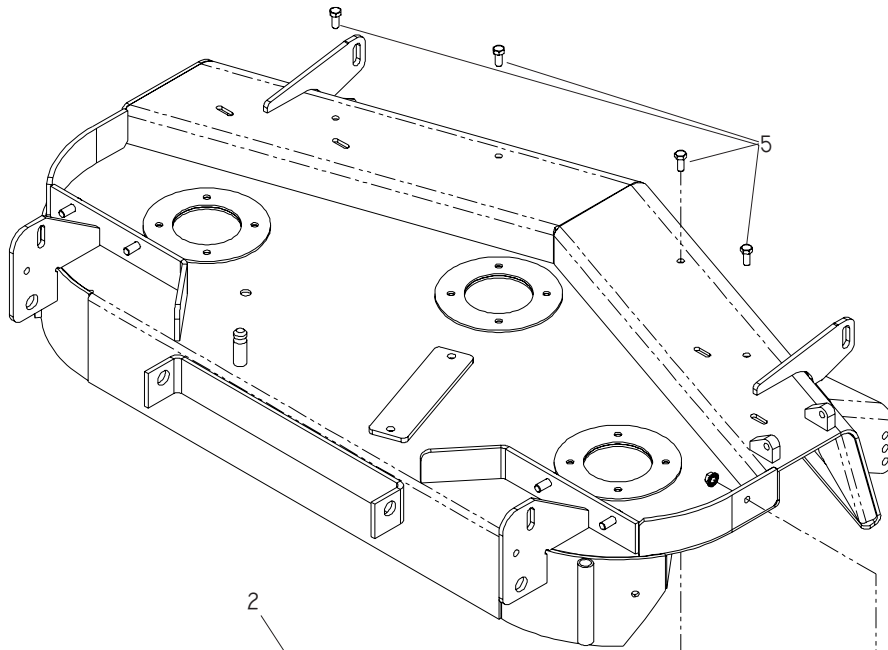

ACCESSORIES

MULCH KITS

42" -539 111350

48" -539 111351

52" -539 111352

61" -539 111353

NOTE: TIGHTEN ALL HARDWARE BY TURNING THE BOLT, NOT THE NUT.