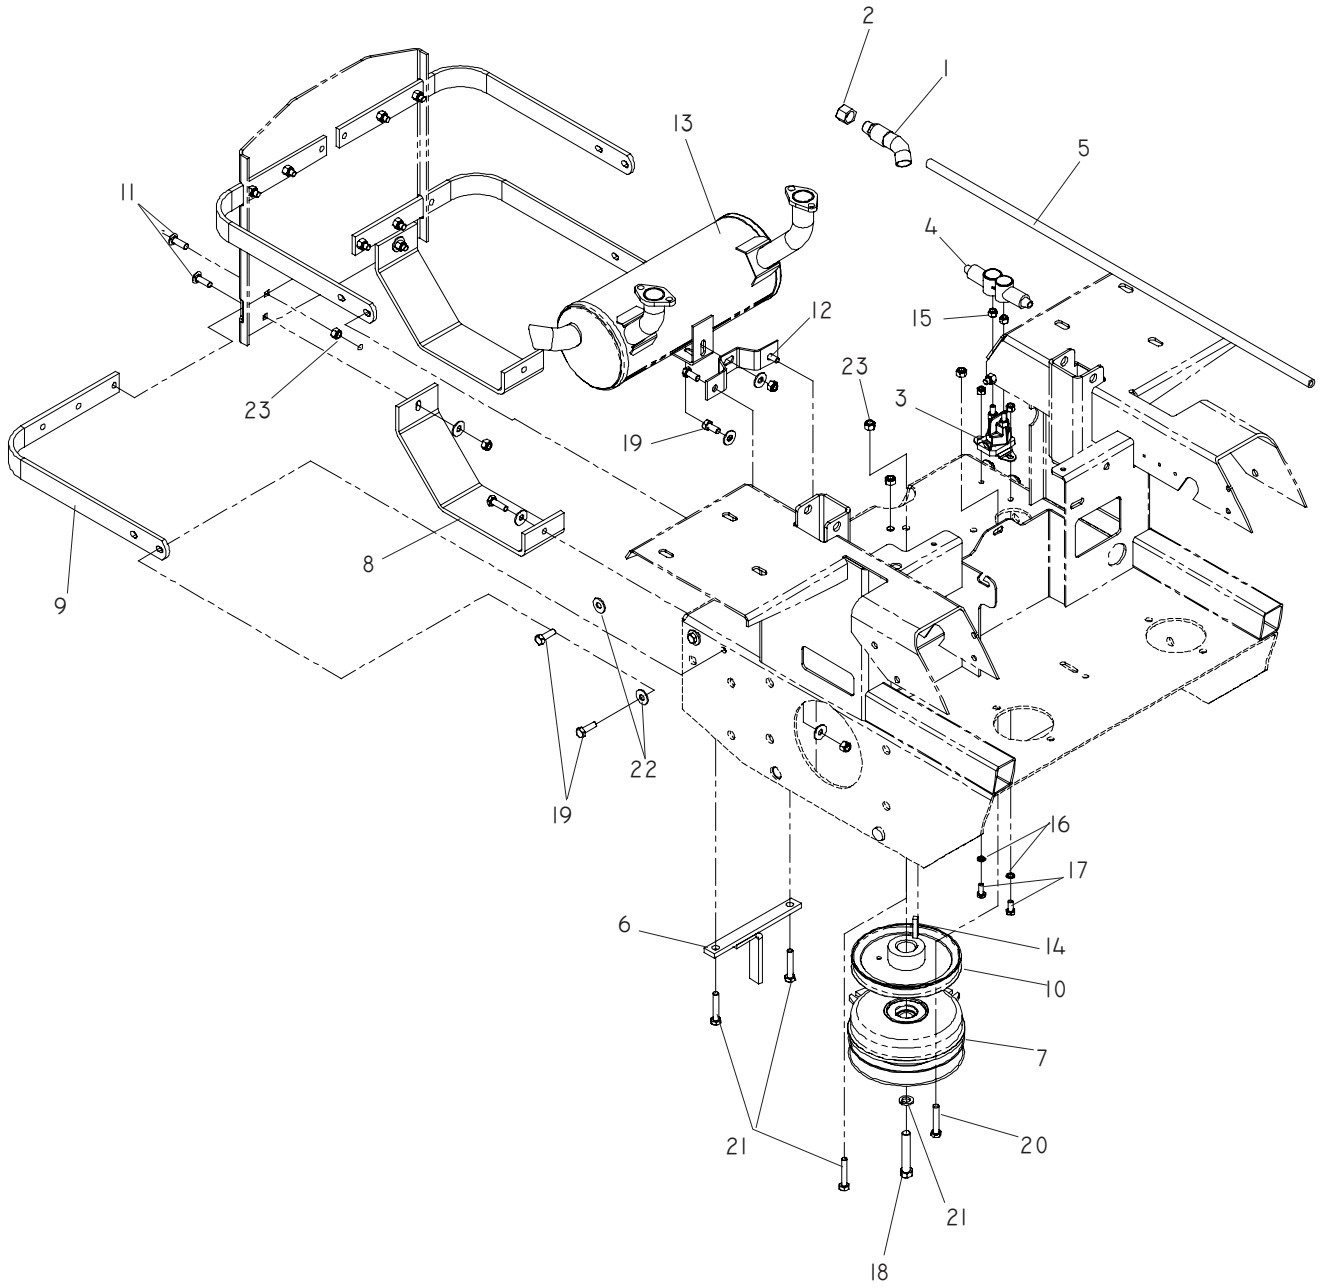

ENGINE

BRIGGS & STRATTON VANGUARD MODEL: 968999706