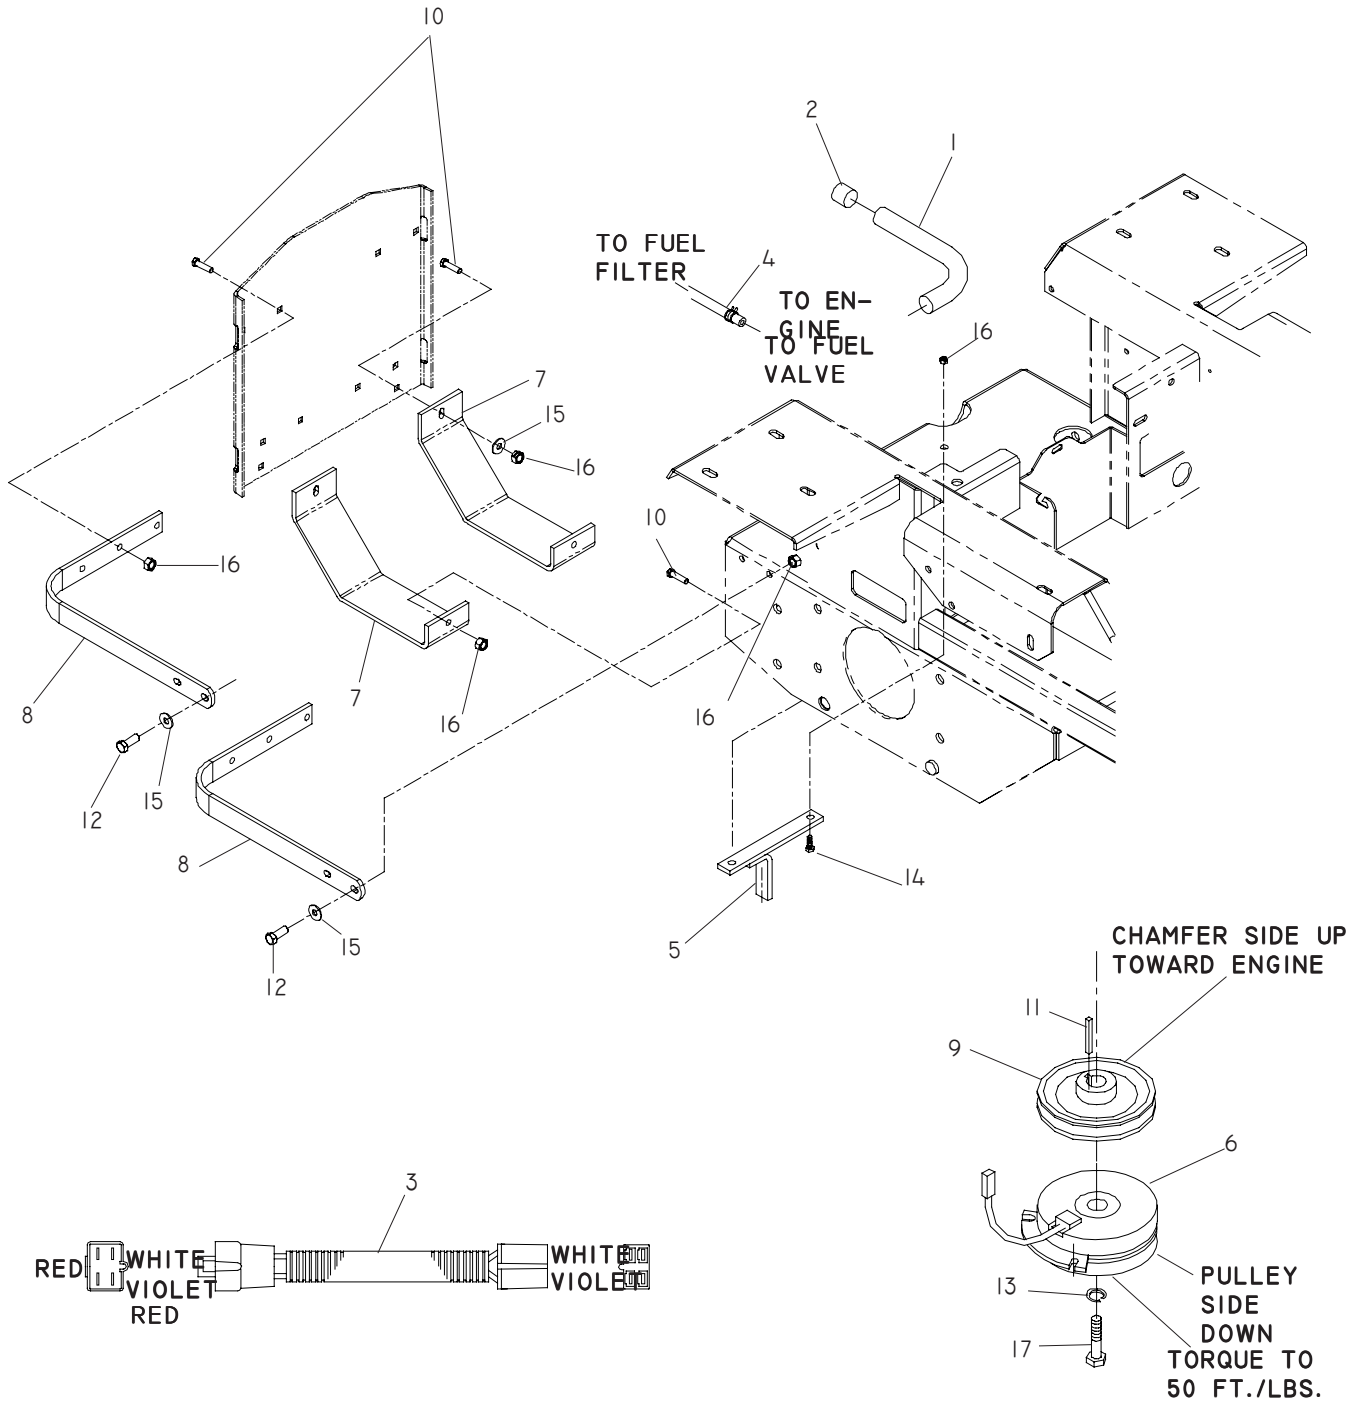

ENGINE

KOHLER MODELS 968999672, 968999707, 968999708