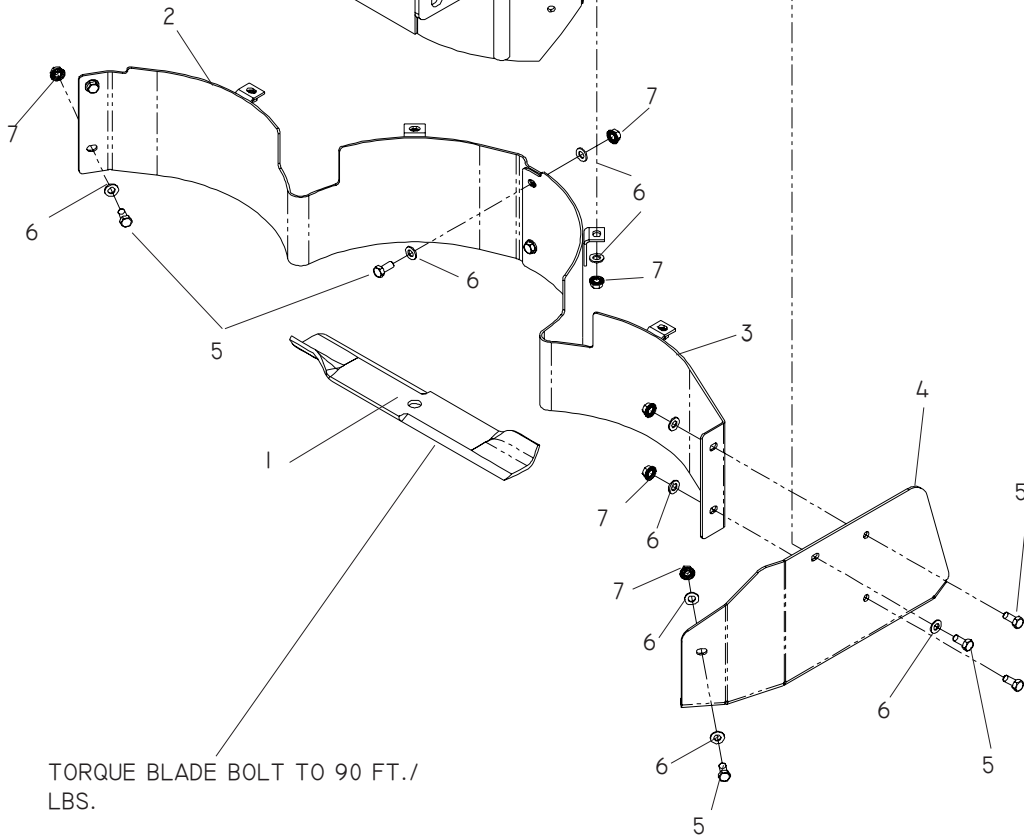

## MULCH KITS

42" -539 111350

48" -539 111351

52" -539 111352

61" -539 111353

NOTE: TIGHTEN ALL HARDWARE BY TURNING THE BOLT, NOT THE NUT.

TORQUE BLADE BOLT TO 90 FT./LBS.