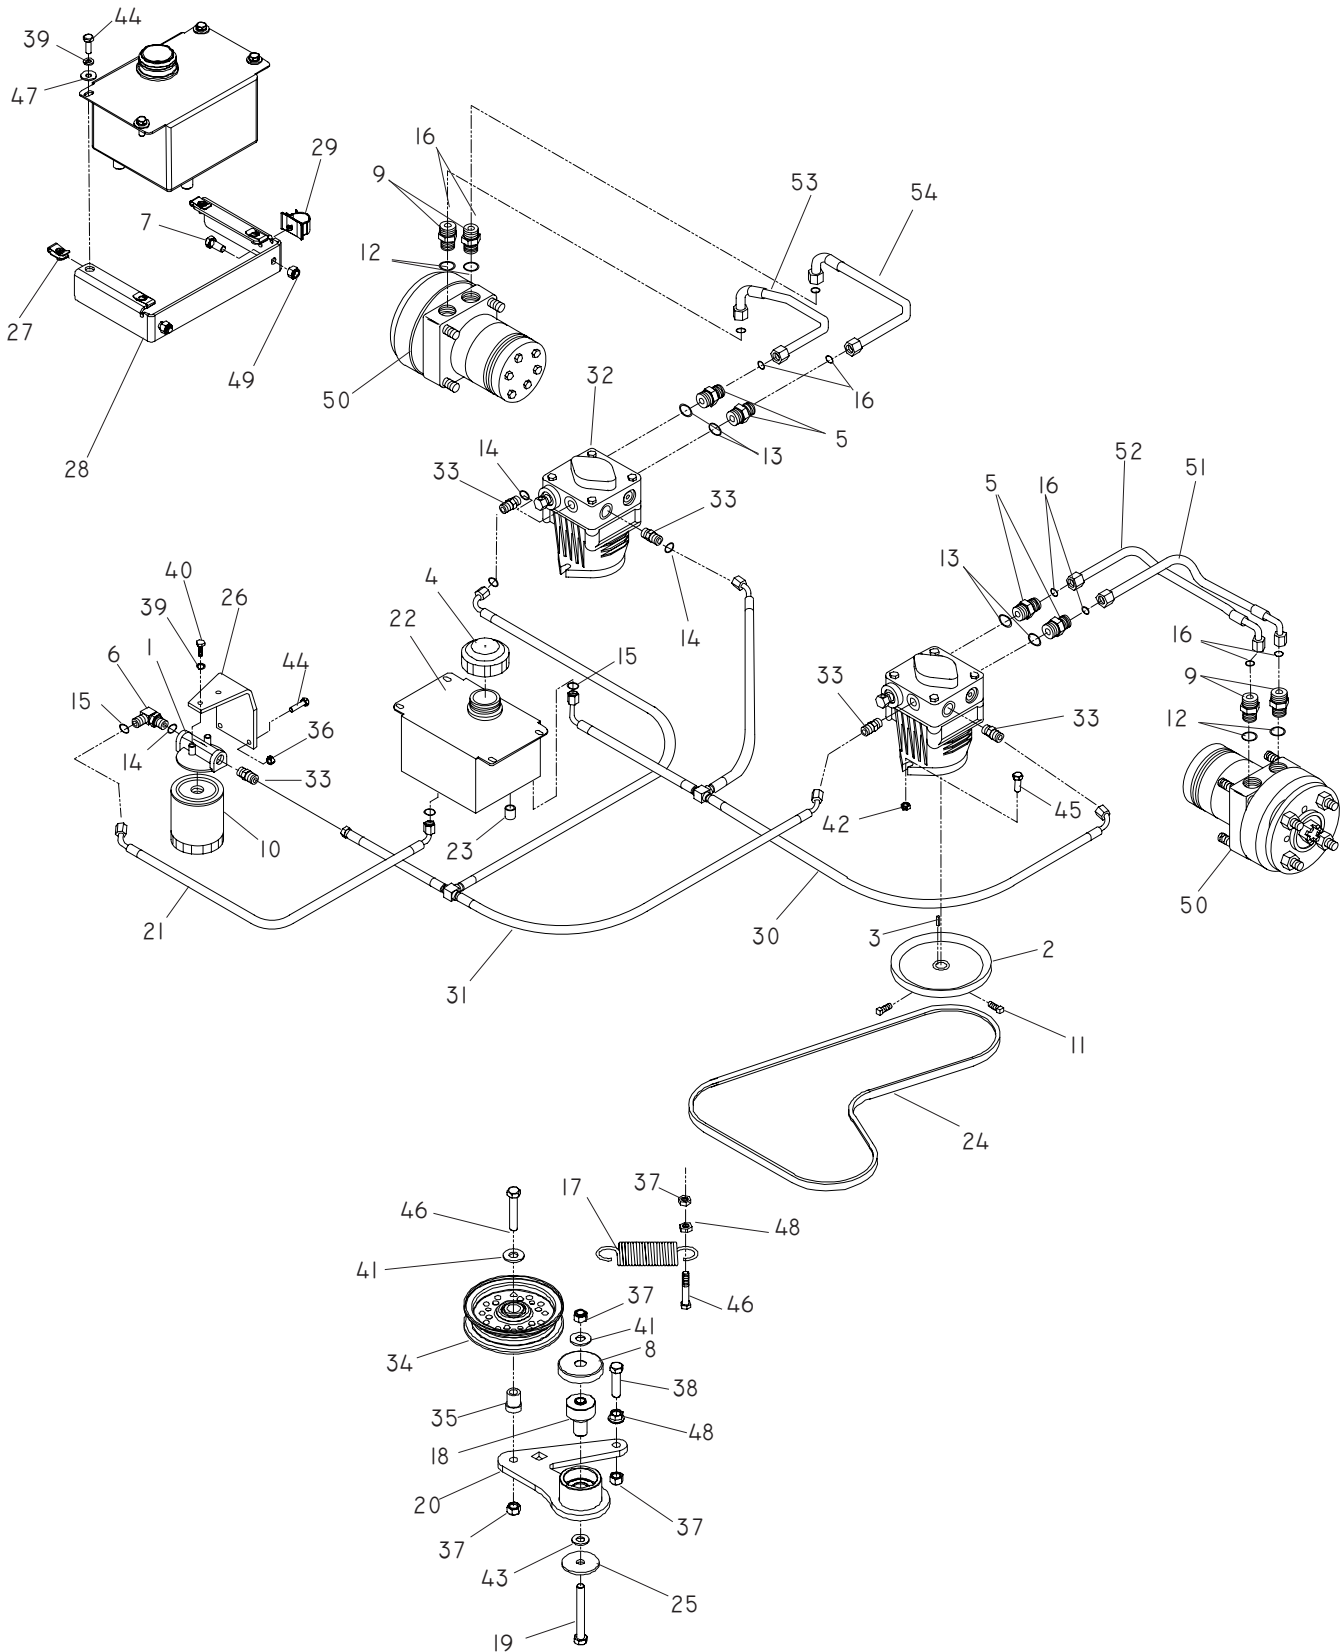

HYDRAULIC PUMP - MOTOR

HYDRAULIC PUMP - MOTOR

ITEM	PART NO.	QTY.	DESCRIPTION	ITEM	PART NO.	QTY.	DESCRIPTION
1	539 101165	1	FILTER HEAD	31	539 132314	1	"T" ASSEMBLY
2	539 101176	2	PULLEY	32	539 132144	2	10CC PUMP W/RTN'S
3	539 101177	2	KEY, 5MM SQ x 30MM	33	539 113782	5	HYDRAULIC FITTING
4	539 101202	1	CAP-HYDRO RESERVOIR	34	539 976688	1	PULLEY, IDLER
5	539 101237	4	FITTING, F6400-8-8-0	35	539 976695	1	BUSHING, FLANGE IDLER
6	539 101238	1	FITTING, F6801-6-6-0	36	539 976978	4	NUT, 1/4 -20, NYLOC
7	539 976934	2	HCS, 5/16C X 3/4	37	539 976979	5	NUT, 3/8 -16, NYLOC
8	539 114662	1	SHIELD, DUST, 1/2" ID	38	539 990655	1	HCS, 3/8 -16 X 1 1/2, GR5
9	539 102396	4	STRAIGHT FITTING	39	539 990052	6	LOCKWASHER, 1/4
10	539 102606	1	FILTER ELEMENT	40	539 990072	2	HCS, 1/4 -20 x 5/8
11	539 102717	4	SCREW, 5/16 -18 x 5/8	41	539 990517	2	WASHER, 3/8
12	539 103115	4	"O" RING, 3/4	42	539 990546	5	NUT, 3/8 -16, CENTERLOCK
13	539 103116	4	"O" RING, 1/2	43	539 990122	1	WASHER, 3/8, SAE
14	539 103117	6	"O" RING, 3/8	44	539 990580	8	HCS, 1/4 -20 x 3/4
15	539 103118	8	"O" RING FLARE, 3/8	45	539 990582	4	HCS, 3/8 -16 x 1, WHIZLK
16	539 103119	8	"O" RING FLARE, 1/2	46	539 990588	2	HCS, 3/8 -16 x 2
17	539 103256	1	SPRING, EXTENSION	47	539 990598	8	WASHER, 1/4
18	539 130205	1	PIVOT, BEARING	48	539 990613	2	NUT, 3/8 -16, WHIZLK
19	539 101341	1	HCS, 3/8 -16 X 3, GR5	49	539 990717	4	NUT, 5/16, NYLOC
20	539 130392	1	IDLER ARM	50	539 110823	2	WHEEL MOTOR MODELS 968999672, 968999705, 968999706, 968999707, 968999708
21	539 132313	1	HOSE	...	539 103527	2	WHEEL MOTOR MODELS 968999703, 968999704
22	539 105024	1	OIL TANK	51	539 132310	1	HYDRAULIC LINE
23	539 105168	1	CAP	52	539 132309	1	HYDRAULIC LINE
24	539 106887	1	PUMP BELT	53	539 132311	1	HYDRAULIC LINE
25	539 111897	1	WASHER, 3/8 SPEC	54	539 132312	1	HYDRAULIC LINE
26	539 106933	1	OIL FILTER BRACKET				
27	539 110813	4	"U" TYPE RETAINER				
28	539 110814	1	TANK MOUNT				
29	539 110815	1	WIRE CLIP				
30	539 132315	1	"T" ASSEMBLY