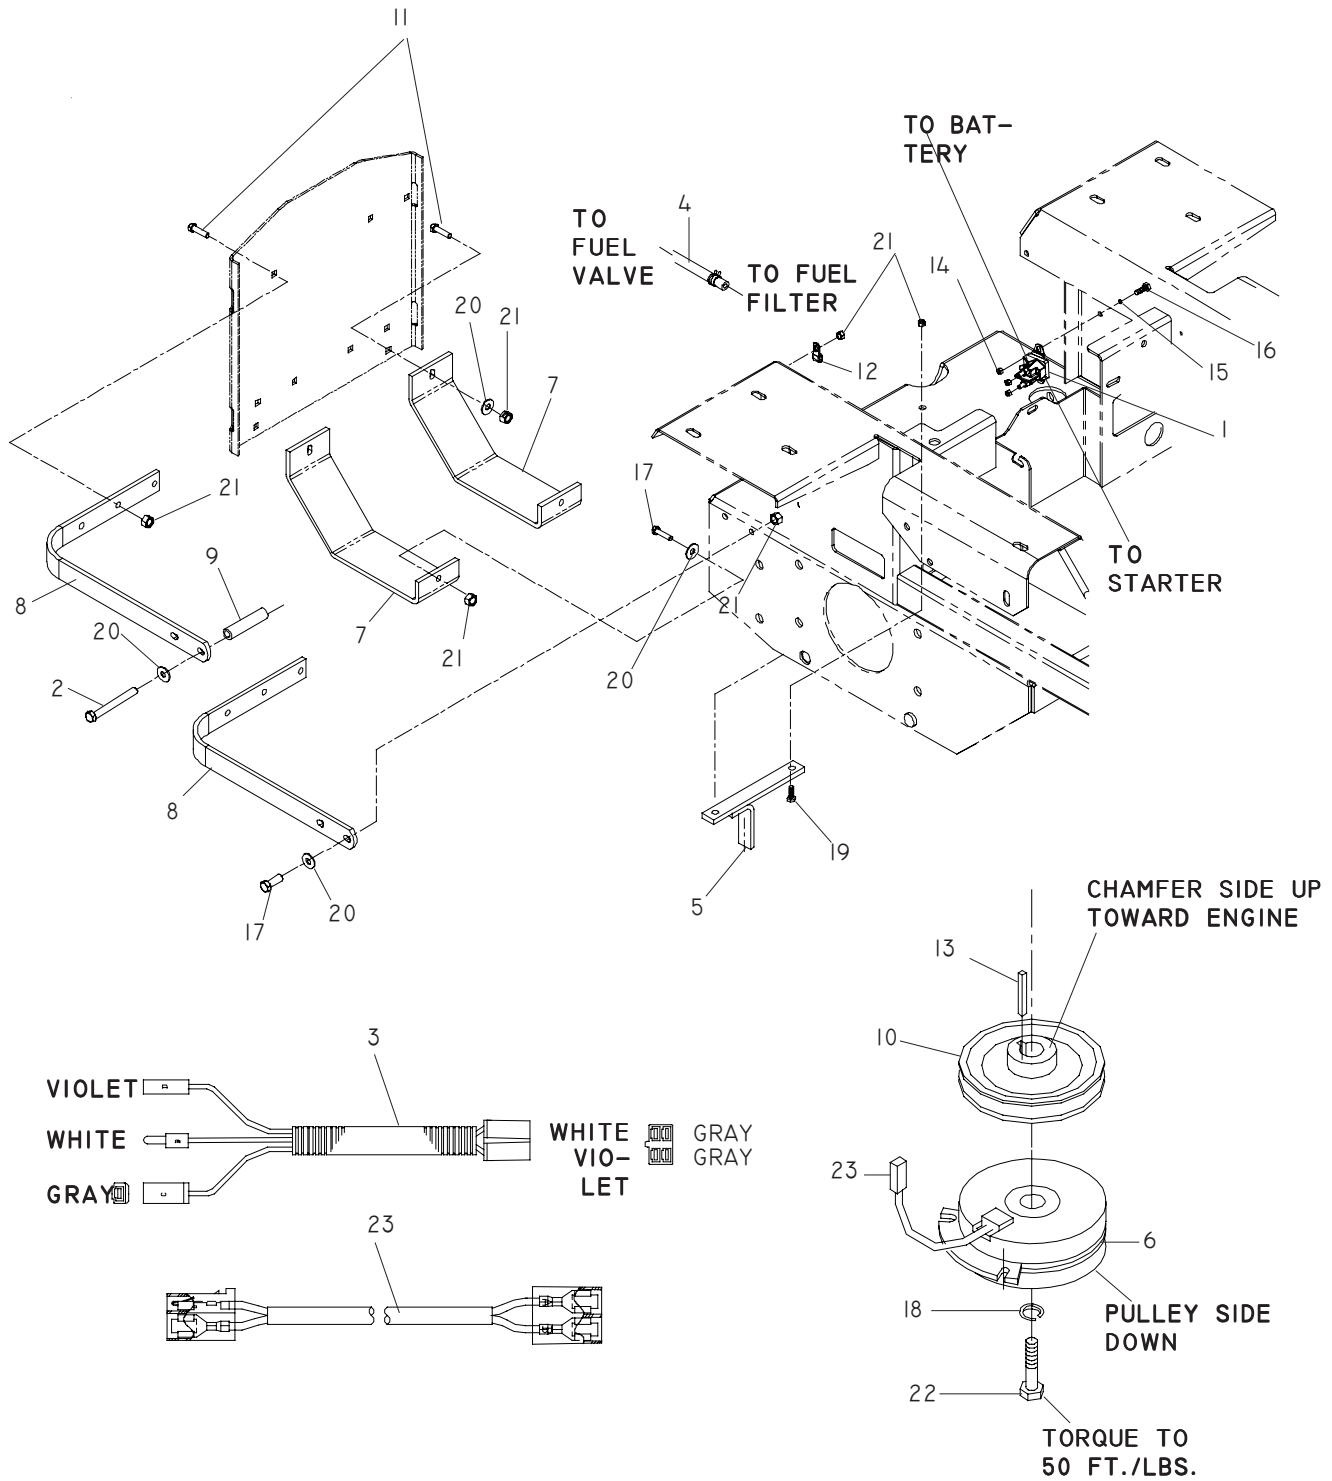

ENGINE

KAWASAKI MODEL 968999703, 968999704, 968999705