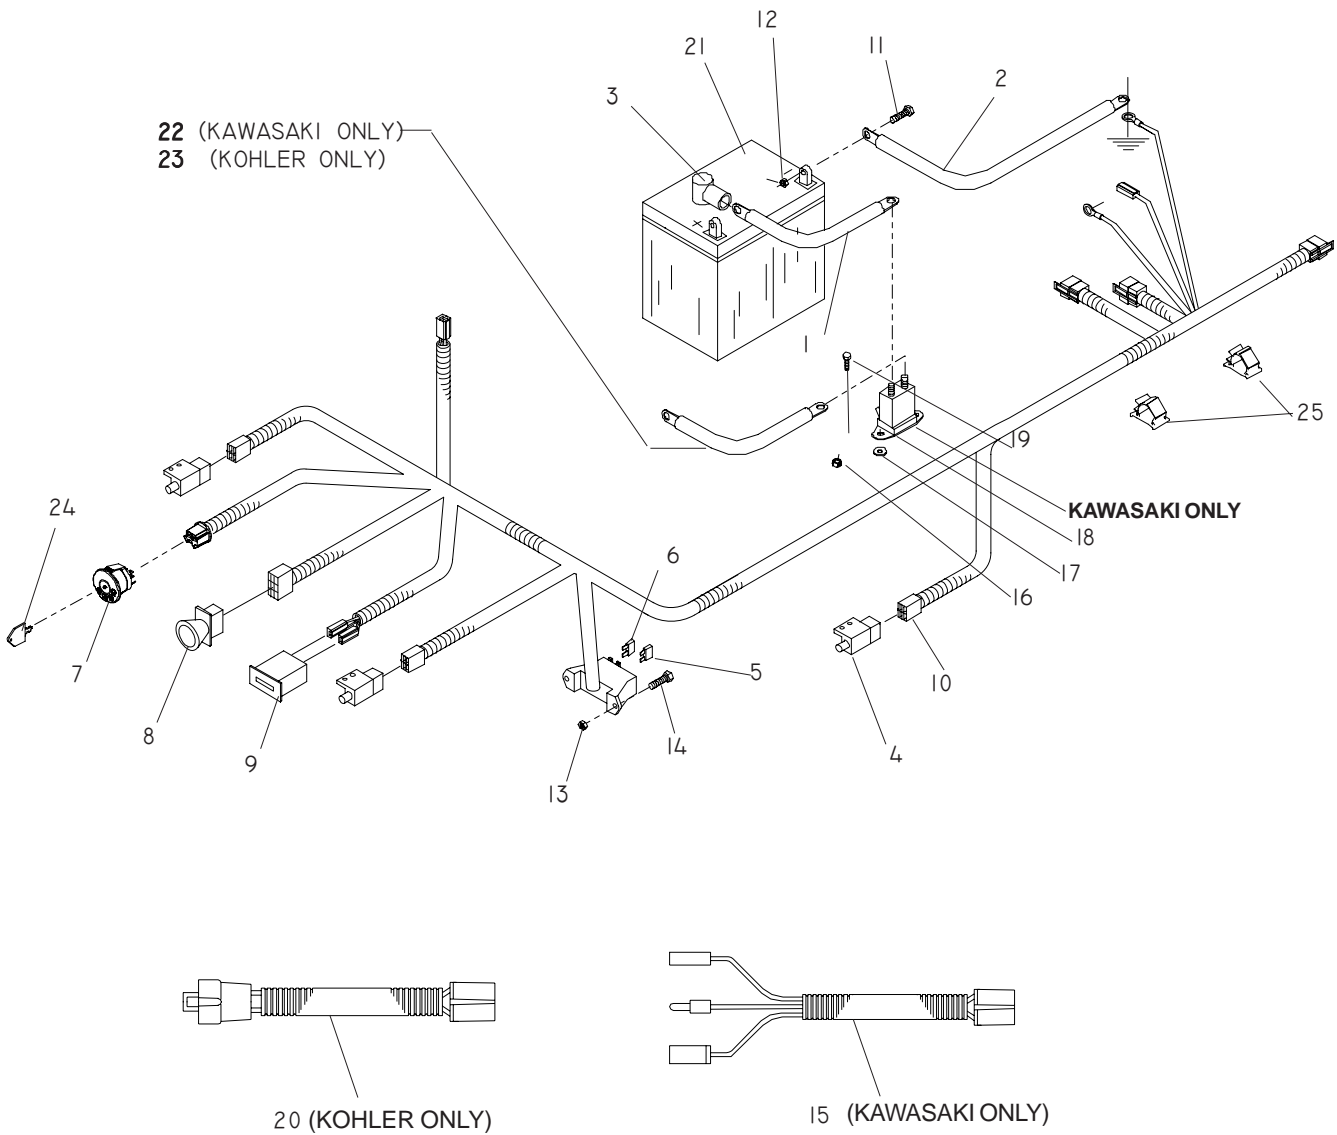

ELECTRICAL

For Units Produced after Serial No. 0745xxxxx1