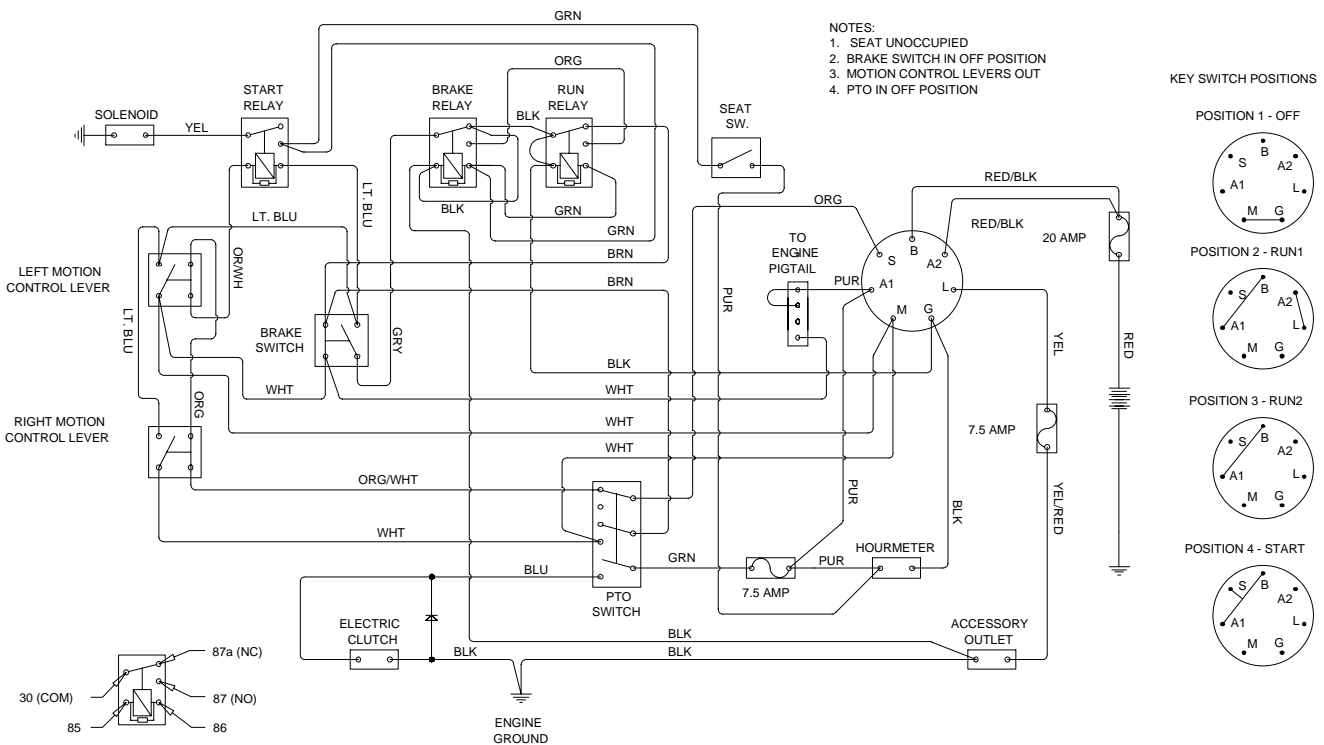

For Units Produced after Serial No. 0745xxxxx1