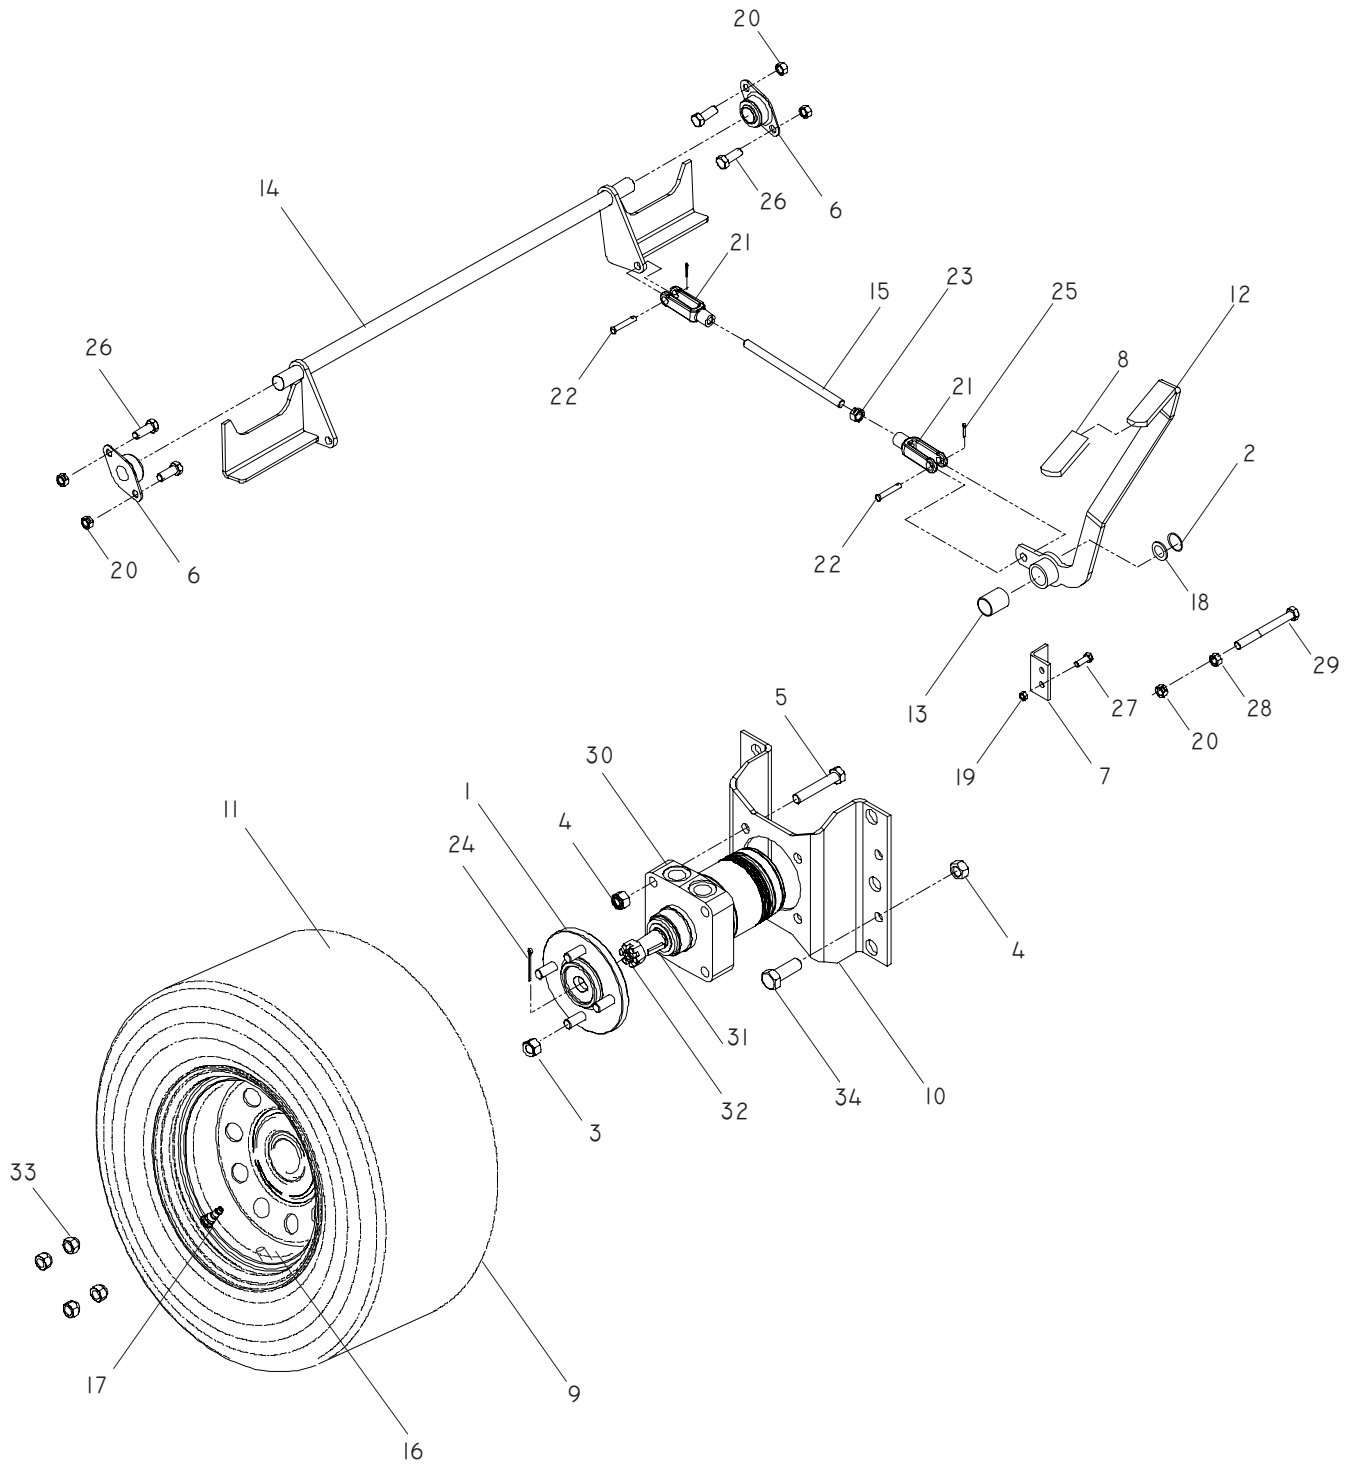

PARKING BRAKE

TE MODELS: 968999703, 968999704