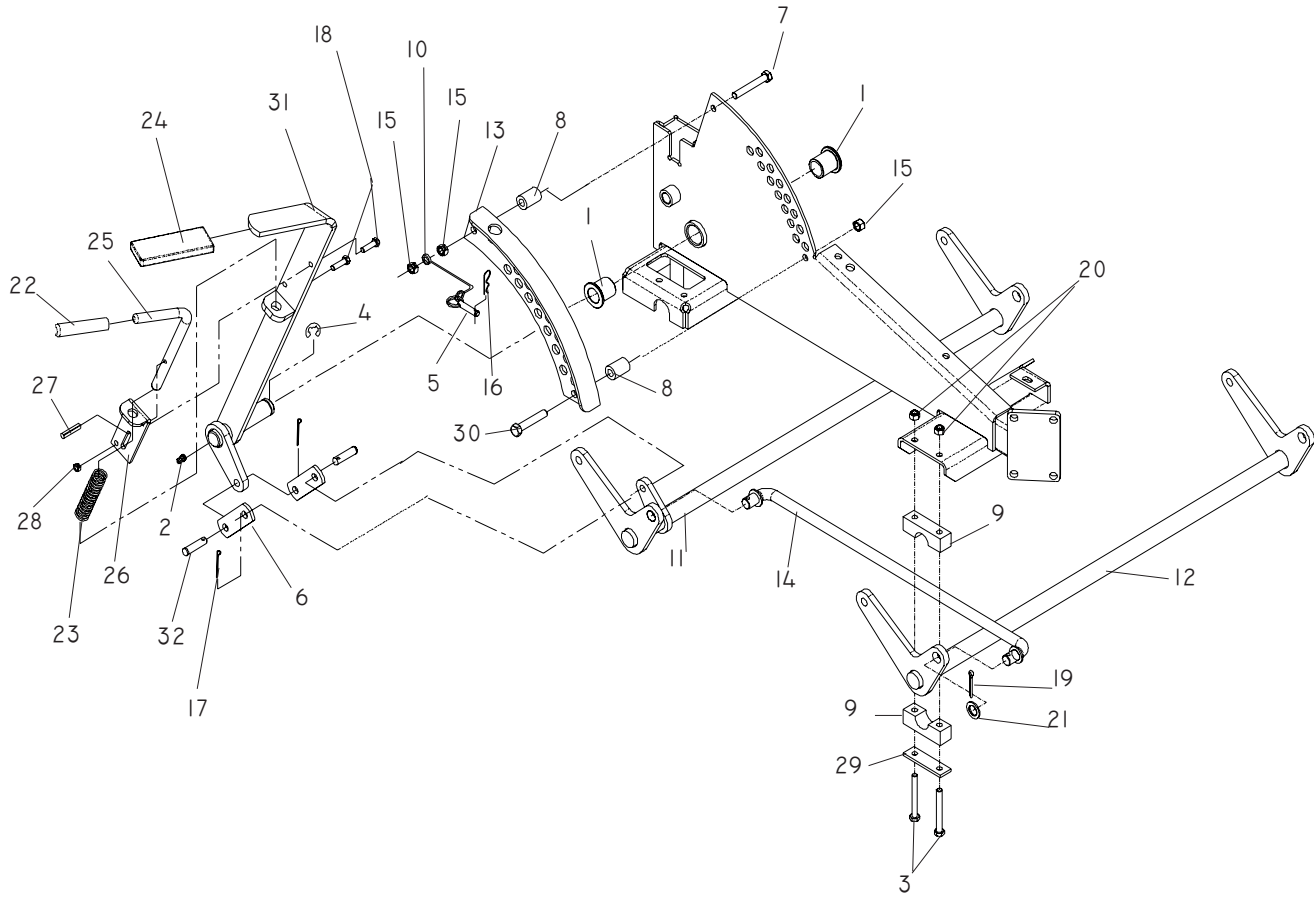

HYDRAULIC PUMP - MOTOR

ITEM	PART NO.	QTY.	DESCRIPTION	ITEM	PART NO.	QTY.	DESCRIPTION
1	539 101165	1	FILTER HEAD	31	539 132314	1	"T" ASSEMBLY
2	539 101176	2	PULLEY	32	539 132144	2	10CC PUMP W/RTN'S
3	539 101177	2	KEY, 5MM SQ x 30MM	33	539 113782	5	HYDRAULIC FITTING
4	539 101202	1	CAP-HYDRO RESERVOIR	34	539 976688	1	PULLEY, IDLER
5	539 101237	4	FITTING, F6400-8-8-0	35	539 976695	1	BUSHING, FLANGE IDLER
6	539 101238	1	FITTING, F6801-6-6-0	36	539 976978	4	NUT, 1/4 -20, NYLOC
7	539 976934	2	HCS, 5/16C X 3/4	37	539 976979	5	NUT, 3/8 -16, NYLOC
8	539 114662	1	SHIELD, DUST, 1/2" ID	38	539 990655	1	HCS, 3/8 -16 X 1 1/2, GR5
9	539 102396	4	STRAIGHT FITTING	39	539 990052	6	LOCKWASHER, 1/4
10	539 102606	1	FILTER ELEMENT	40	539 990072	2	HCS, 1/4 -20 x 5/8
11	539 102717	4	SCREW, 5/16 -18 x 5/8	41	539 990517	2	WASHER, 3/8
12	539 103115	4	"O" RING, 3/4	42	539 990546	5	NUT, 3/8 -16, CENTERLOCK
13	539 103116	4	"O" RING, 1/2	43	539 990122	1	WASHER, 3/8, SAE
14	539 103117	6	"O" RING, 3/8	44	539 990580	8	HCS, 1/4 -20 x 3/4
15	539 103118	8	"O" RING FLARE, 3/8	45	539 990582	4	HCS, 3/8 -16 x 1, WHIZLK
16	539 103119	8	"O" RING FLARE, 1/2	46	539 990588	2	HCS, 3/8 -16 x 2
17	539 103256	1	SPRING, EXTENSION	47	539 990598	8	WASHER, 1/4
18	539 130205	1	PIVOT, BEARING	48	539 990613	2	NUT, 3/8 -16, WHIZLK
19	539 101341	1	HCS, 3/8 -16 X 3, GR5	49	539 990717	4	NUT, 5/16, NYLOC
20	539 130392	1	IDLER ARM	50	539 110823	2	WHEEL MOTOR MODELS 968999672, 968999705, 968999706, 968999707, 968999708
21	539 132313	1	HOSE	...	539 103527	2	WHEEL MOTOR MODELS 968999703, 968999704
22	539 105024	1	OIL TANK	51	539 132310	1	HYDRAULIC LINE
23	539 105168	1	CAP	52	539 132309	1	HYDRAULIC LINE
24	539 106887	1	PUMP BELT	53	539 132311	1	HYDRAULIC LINE
25	539 111897	1	WASHER, 3/8 SPEC	54	539 132312	1	HYDRAULIC LINE
26	539 106933	1	OIL FILTER BRACKET				
27	539 110813	4	"U" TYPE RETAINER				
28	539 110814	1	TANK MOUNT				
29	539 110815	1	WIRE CLIP				
30	539 132315	1	"T" ASSEMBLY				

MOWER LIFT / DECK LIFT