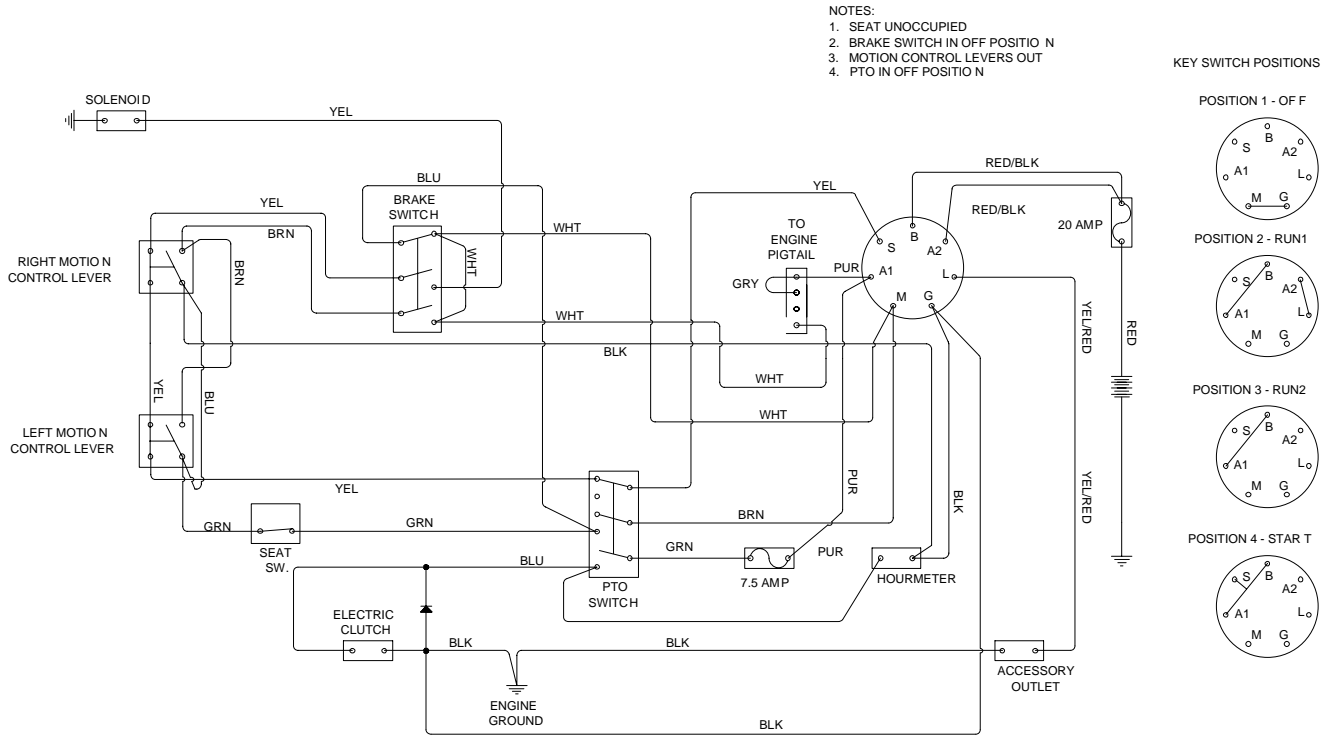

SCHEMATIC

For Units Produced before Serial No. 0745xxxxx1