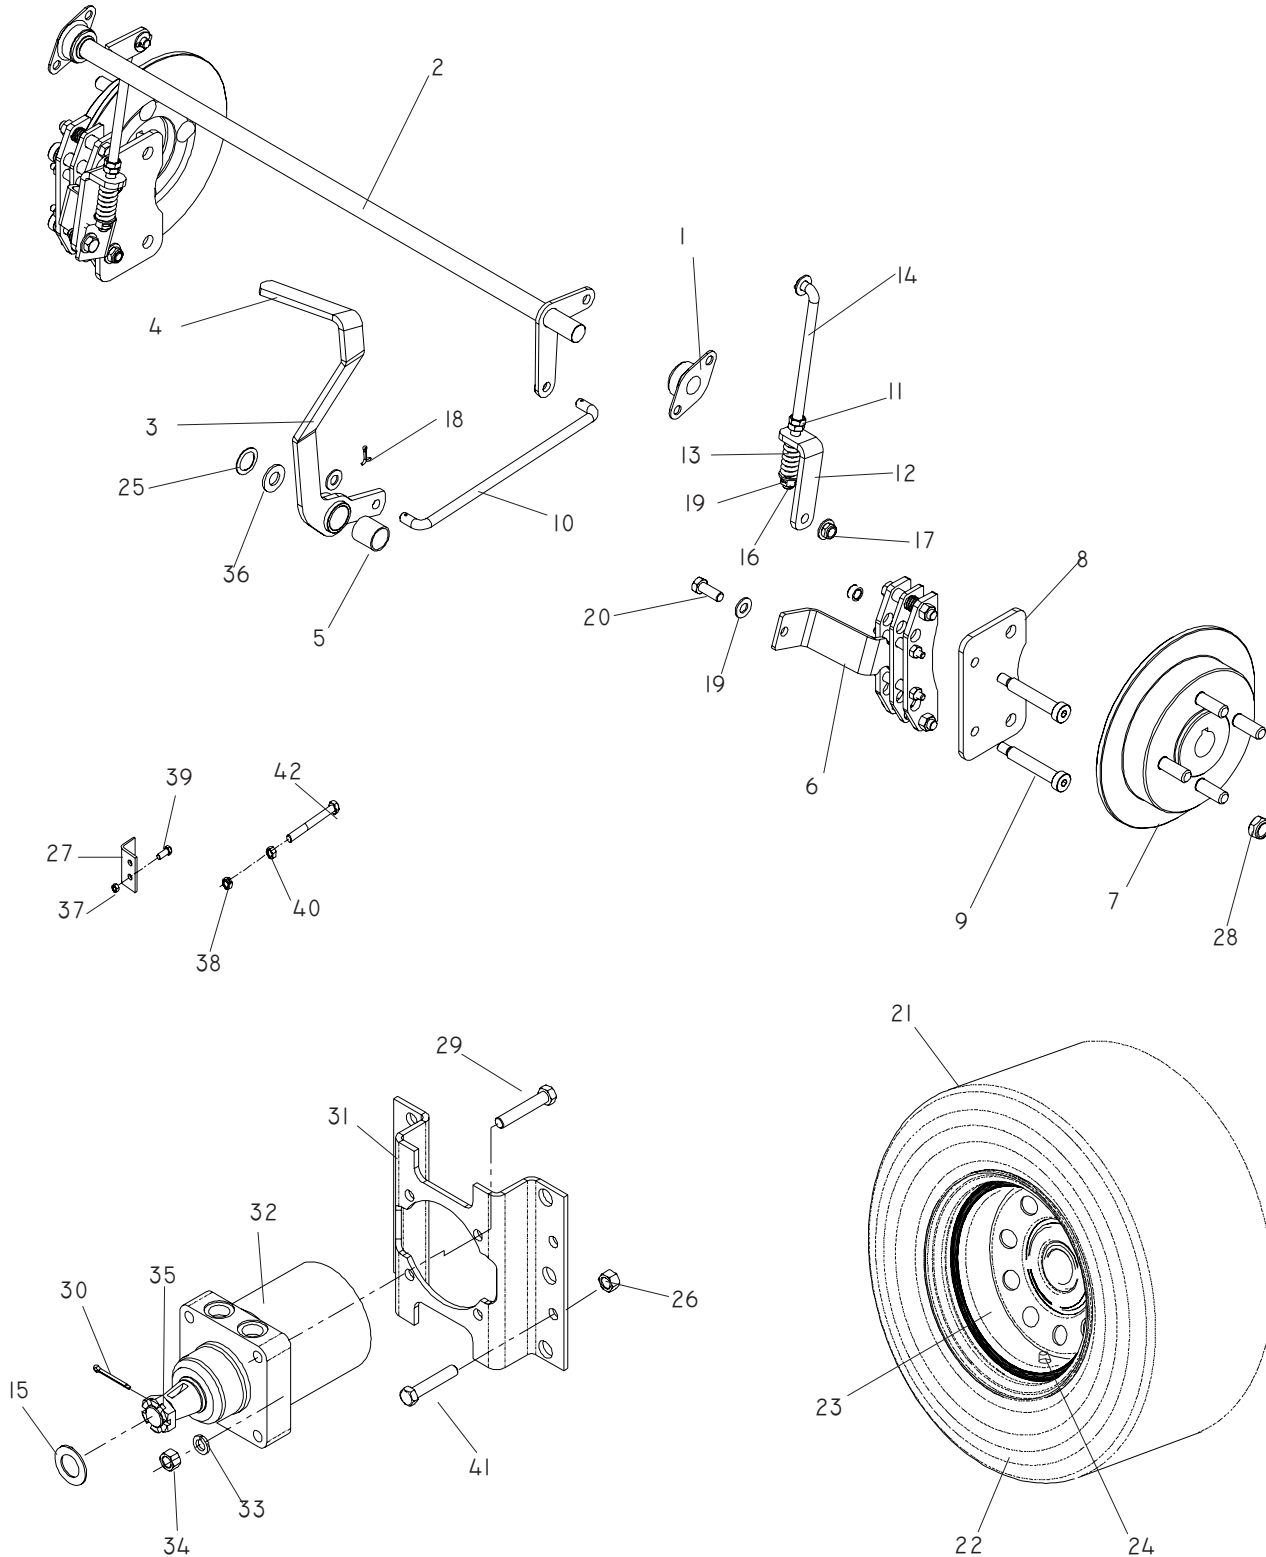

PARKING BRAKE

TI MODELS: 968999672, 968999705, 968999706, 968999707, 968999708