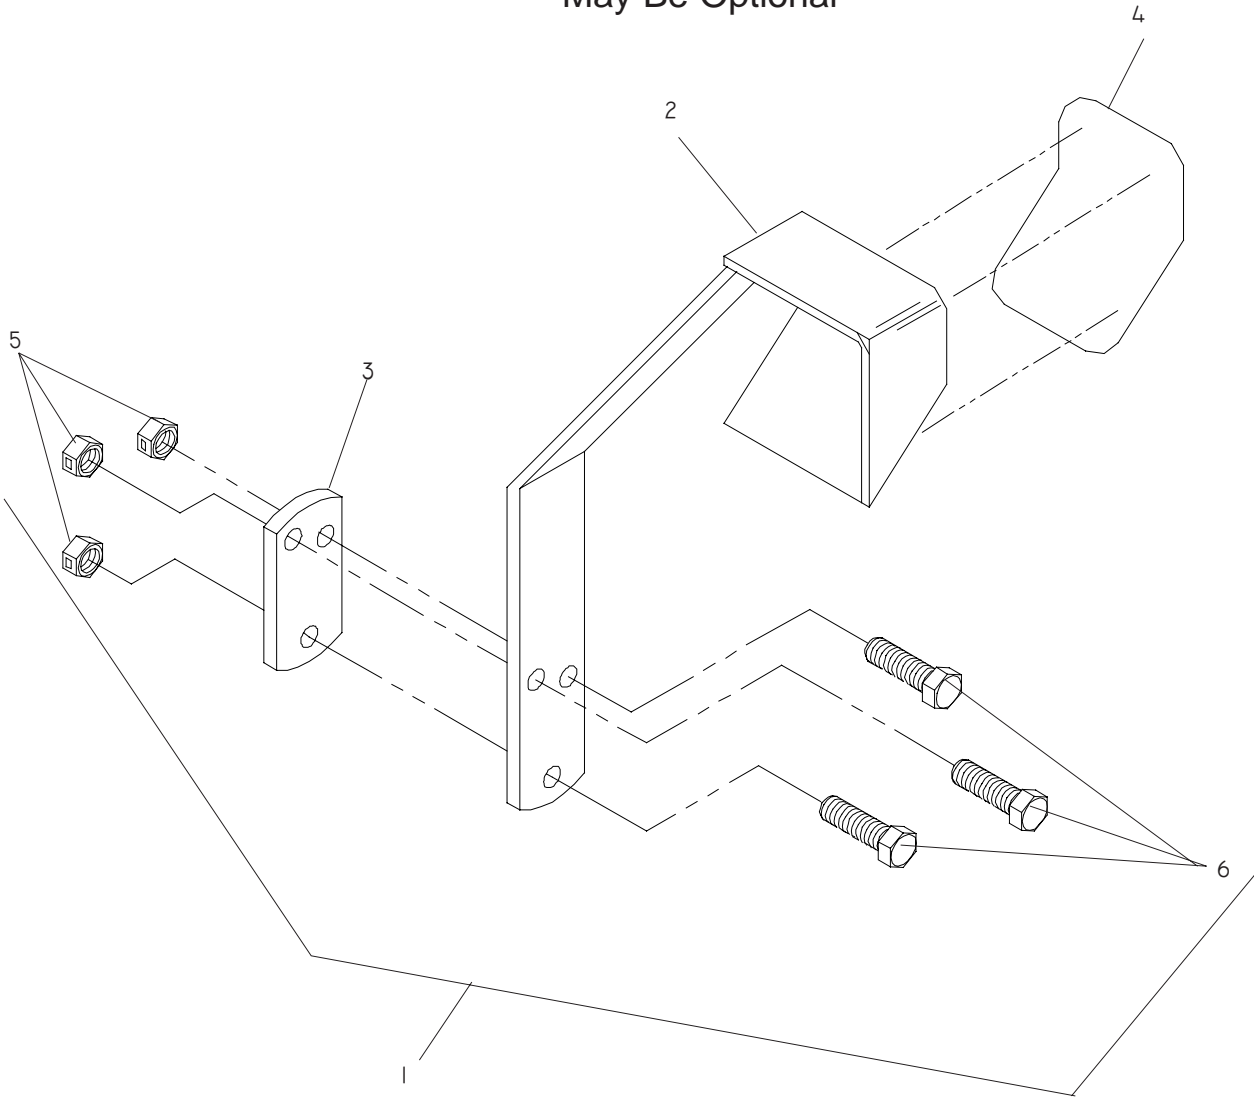

ACCESSORIES

PEDALS May Be Optional