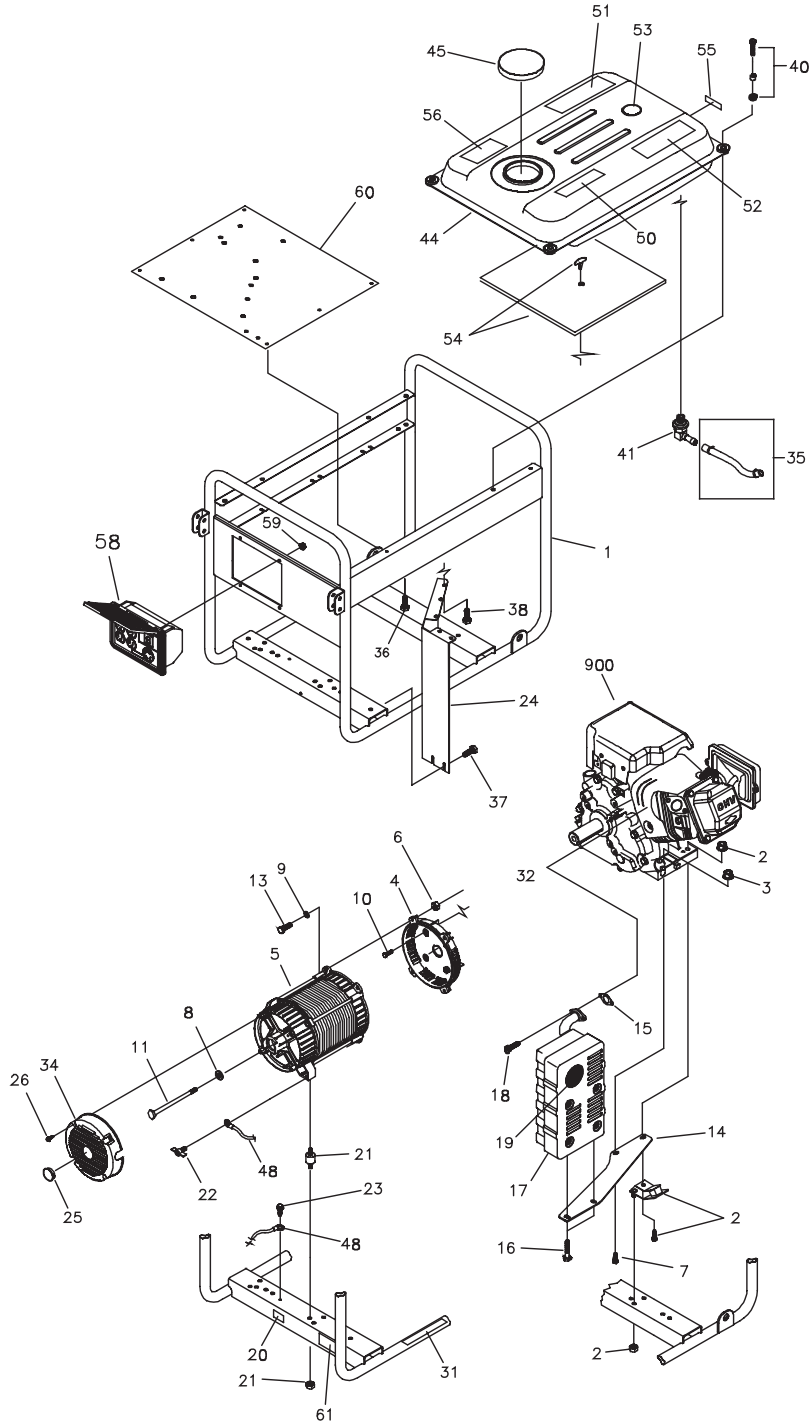

Exploded View

EXPLODED VIEW – MAIN UNIT

Copyright © 2007 Briggs & Stratton Power Products Group, LLC. All rights reserved. No part of this material may be reproduced or transmitted in any form by any means without the express written permission of Briggs & Stratton Power Products Group, LLC.