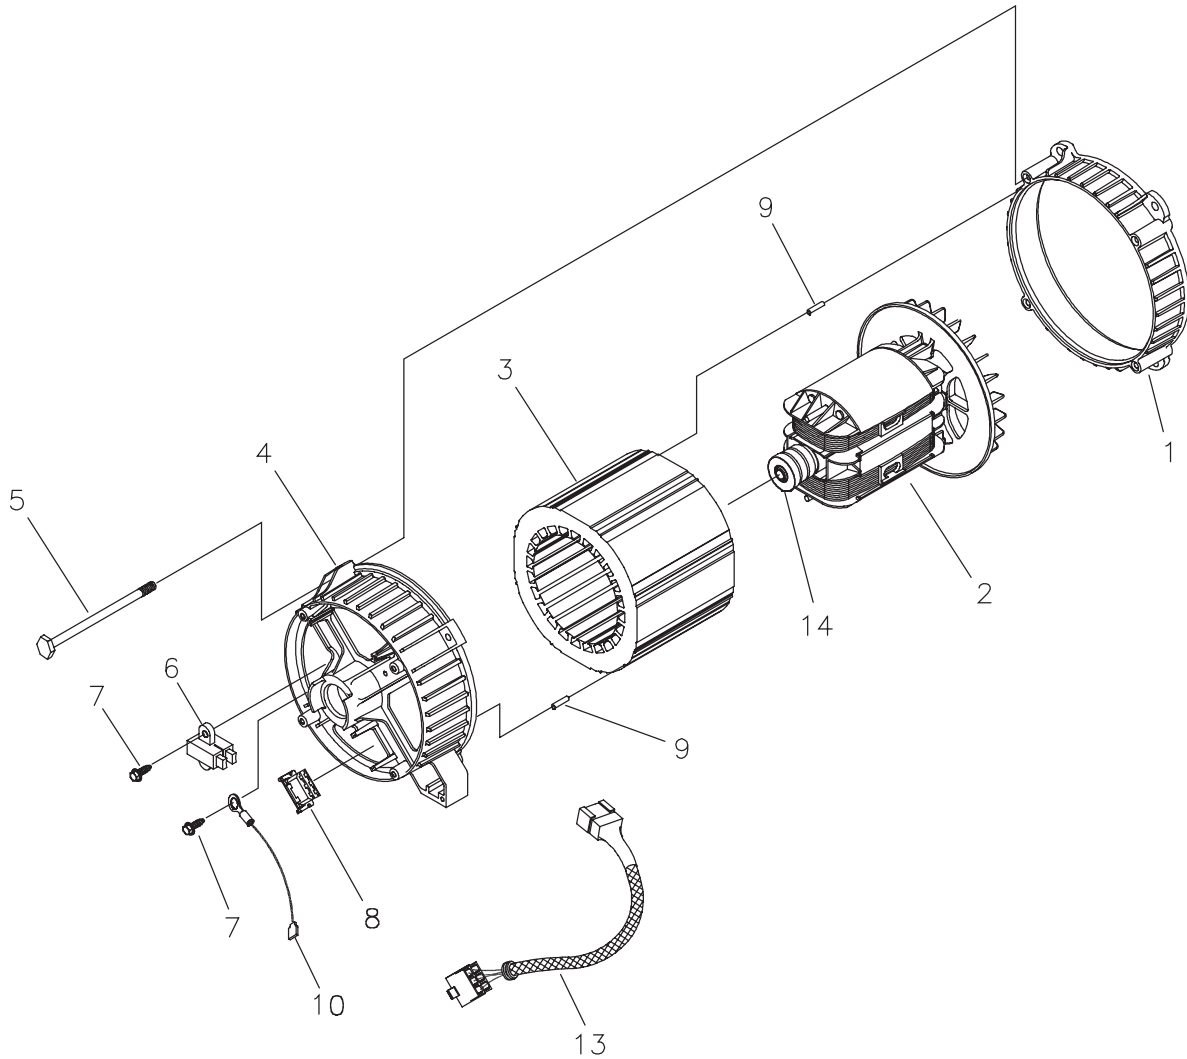

Exploded View and Parts List

EXPLODED VIEW AND PARTS LIST – CONTROL PANEL

Item	Part #	Description
1	195112GS	ASSY, Control Lid Panel
2	196506AGS	CONTROL PANEL, Compact
3	188890GS	BOX, Rear Cover
4	*	NUT, Palnut, Pushnut, 3/16
5	43437GS	OUTLET, 120/240 Locking, 30A
6	68759GS	OUTLET, 120V, 20Amp, Duplex
7	*	NUT, Palnut, Pushnut, 5/32
8	202029GS	BREAKER, 20, 2P
9	192241GS	SCREW, Tapping, 3.5 x 14
10	22694GS	HOUSING, Receptacle
11	82308GS	SCREW, Tapping, STC 3 x 18

* - Items without part numbers are common fasteners and are available at your local hardware store.

Exploded View and Parts List

EXPLODED VIEW AND PARTS LIST – ALTERNATOR

Item	Part #	Description
1	186059GS	ADAPTER, Mounting, Alternator
2	190032GS	ROTOR
3	190079AGS	STATOR
4	186060GS	RBC, with O-Ring (p/n 189197GS)
5	86308HGS	HHCS, M6 - 1.0 x 140 SEMS
6	91825GS	ASSEMBLY, Holder, Rectifier/Brush
7	66849GS	TAPTITE, M5 - 0.8 x 16
8	22694GS	RECEPTACLE, 6 pin
9	81917GS	PIN, Roll, 4mm x 10
10	193428AGS	WIRE-A, Ground
13	194274GS	HARNESS, Wire, Power
14	65791GS	BEARING

Exploded View and Parts List

EXPLODED VIEW AND PARTS LIST – WHEEL KIT

Item	Part #	Description	Item	Part #	Description
1	B4966GS	WHEEL	12	*	WASHER, 1.2 x 0.346 x 0.03, Nylon
2	*	WASHER, 5/8"	13	*	HHCS, M8 - 1.25 x 45
3	191267RGS	AXLE	14	*	WASHER, Flat, 5/16 - M8
4	191265GS	E-RING			
5	*	HHCS, M8 1.25 x 20			
6	67989GS	NUT, M8, Flange Serrated			
7	203977GS	ASSY, Support			
8	198669GS	GRIP			
9	B193200GS	ASSY, Handle w/Grip			
10	*	NUT, M8 - 1.25, Nylok			
11	B4135GS	PIN, Handle			