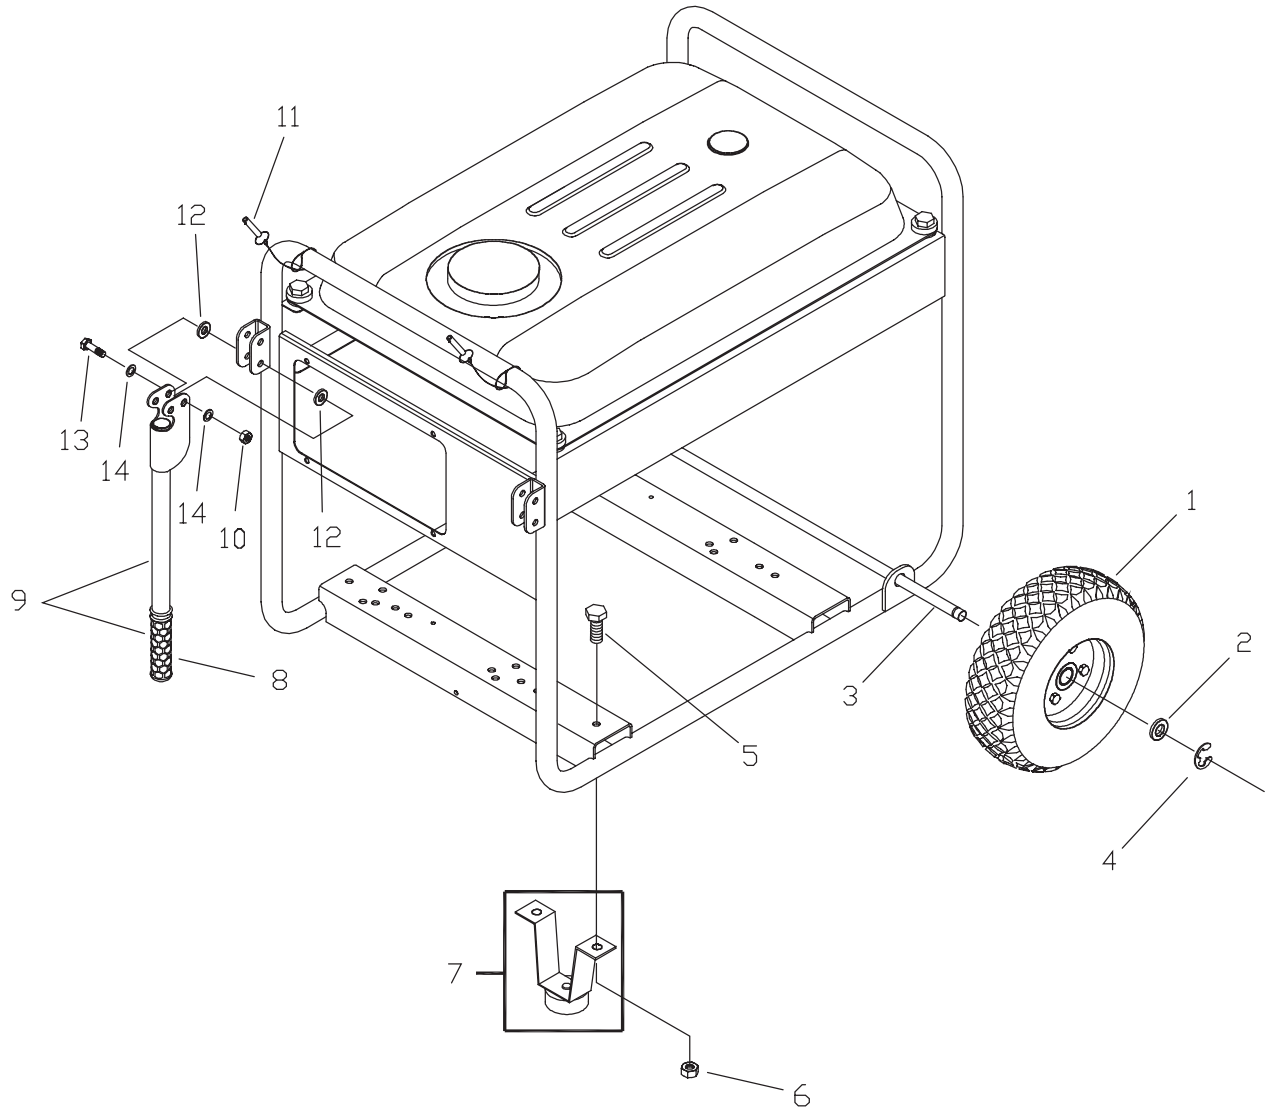

Exploded View and Parts List

EXPLODED VIEW AND PARTS LIST – CONTROL PANEL

Item	Part #	Description
1	195112GS	ASSY, Control Lid Panel
2	196506AGS	CONTROL PANEL, Compact
3	188890GS	BOX, Rear Cover
4	*	NUT, Palnut, Pushnut, 3/16
5	43437GS	OUTLET, 120/240 Locking, 30A
6	68759GS	OUTLET, 120V, 20Amp, Duplex
7	*	NUT, Palnut, Pushnut, 5/32
8	202029GS	BREAKER, 20, 2P
9	192241GS	SCREW, Tapping, 3.5 x 14
10	22694GS	HOUSING, Receptacle
11	82308GS	SCREW, Tapping, STC 3 x 18

* - Items without part numbers are common fasteners and are available at your local hardware store.

Exploded View and Parts List

EXPLODED VIEW AND PARTS LIST – ALTERNATOR

Item	Part #	Description
1	186059GS	ADAPTER, Mounting, Alternator
2	190032GS	ROTOR
3	190079AGS	STATOR
4	186060GS	RBC, with O-Ring (p/n 189197GS)
5	86308HGS	HHCS, M6 - 1.0 x 140 SEMS
6	91825GS	ASSEMBLY, Holder, Rectifier/Brush
7	66849GS	TAPTITE, M5 - 0.8 x 16
8	22694GS	RECEPTACLE, 6 pin
9	81917GS	PIN, Roll, 4mm x 10
10	193428AGS	WIRE-A, Ground
13	194274GS	HARNESS, Wire, Power
14	65791GS	BEARING

Exploded View and Parts List

EXPLODED VIEW AND PARTS LIST – WHEEL KIT

Item	Part #	Description	Item	Part #	Description
1	B4966GS	WHEEL	12	*	WASHER, 1.2 x 0.346 x 0.03, Nylon
2	*	WASHER, 5/8"	13	*	HHCS, M8 - 1.25 x 45
3	191267RGS	AXLE	14	*	WASHER, Flat, 5/16 - M8
4	191265GS	E-RING			
5	*	HHCS, M8 1.25 x 20			
6	67989GS	NUT, M8, Flange Serrated			
7	203977GS	ASSY, Support			
8	198669GS	GRIP			
9	B193200GS	ASSY, Handle w/Grip			
10	*	NUT, M8 - 1.25, Nylok			
11	B4135GS	PIN, Handle			