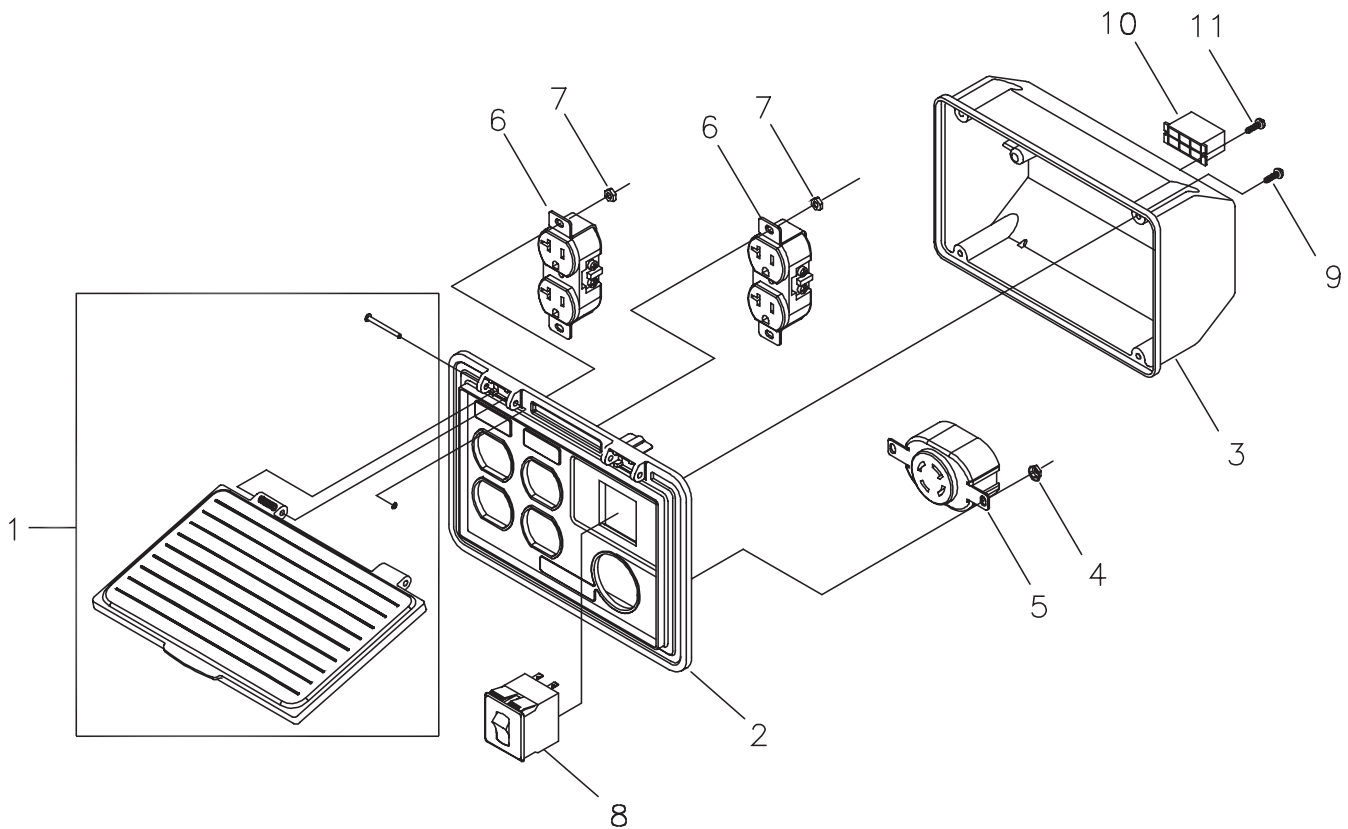

Exploded View and Parts List

EXPLODED VIEW AND PARTS LIST – CONTROL PANEL

Item	Part #	Description
1	195112GS	ASSY, Control Lid Panel
2	196506AGS	CONTROL PANEL, Compact
3	188890GS	BOX, Rear Cover
4	*	NUT, Palnut, Pushnut, 3/16
5	43437GS	OUTLET, 120/240 Locking, 30A
6	68759GS	OUTLET, 120V, 20Amp, Duplex
7	*	NUT, Palnut, Pushnut, 5/32
8	202029GS	BREAKER, 20, 2P
9	192241GS	SCREW, Tapping, 3.5 x 14
10	22694GS	HOUSING, Receptacle
11	82308GS	SCREW, Tapping, STC 3 x 18

* - Items without part numbers are common fasteners and are available at your local hardware store.