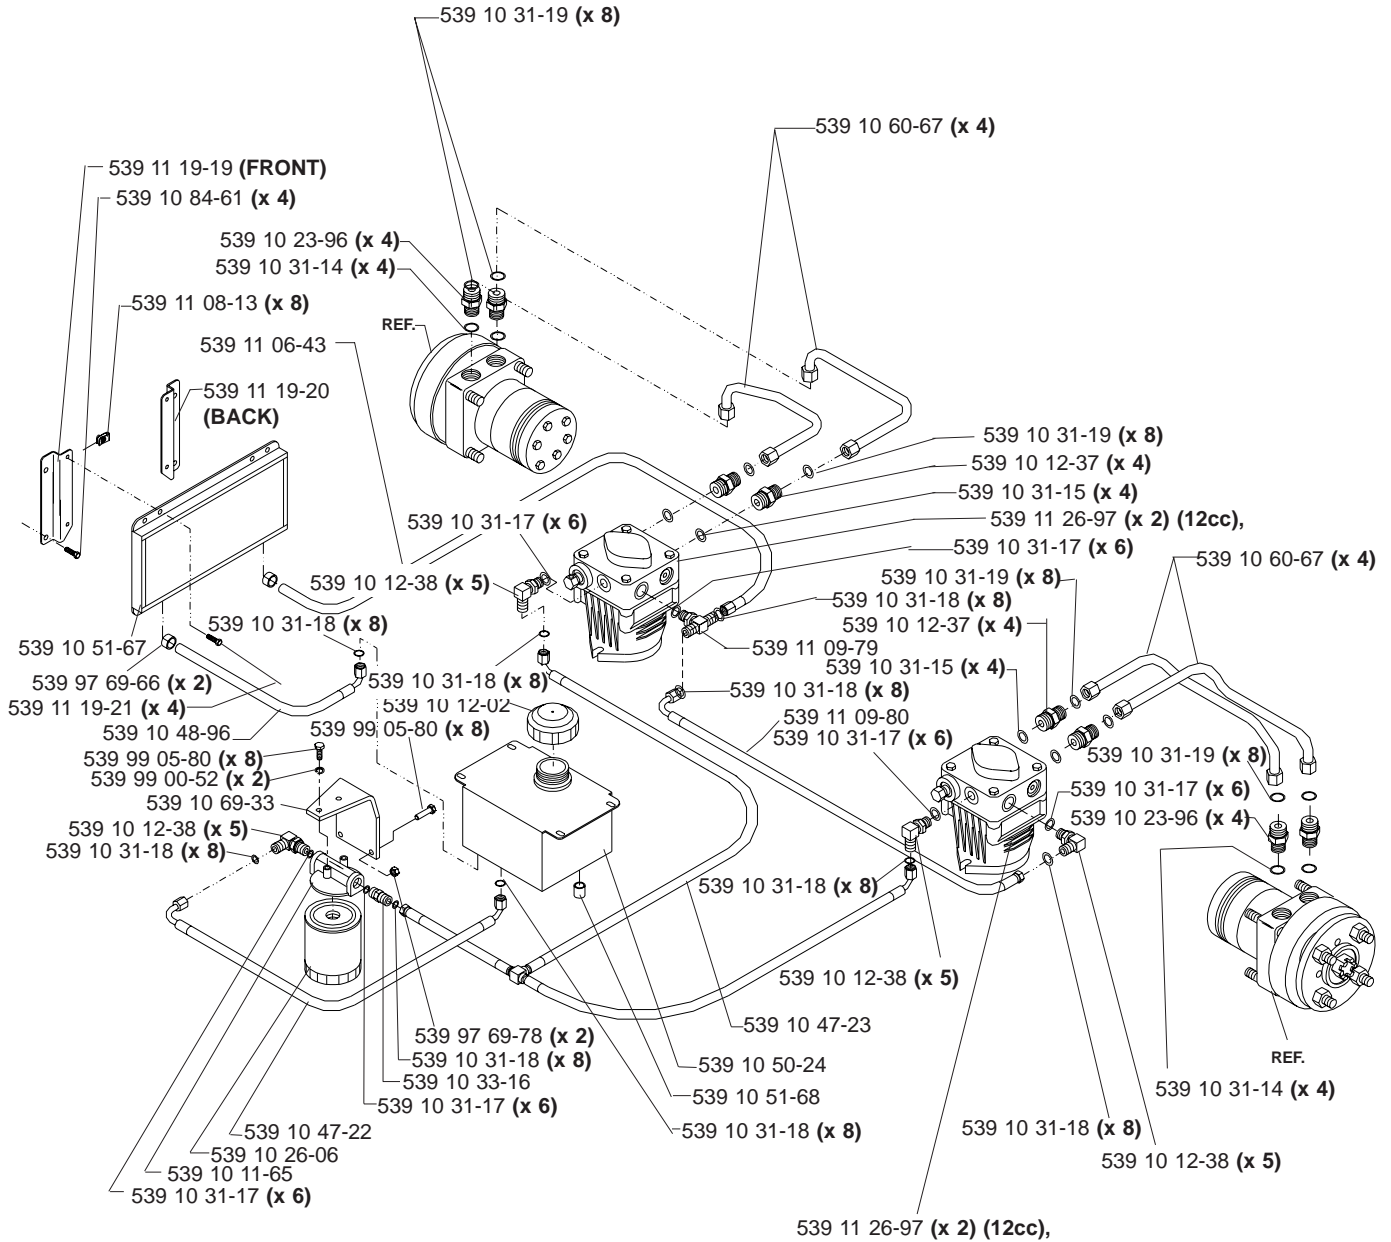

Hydraulic System Assembly