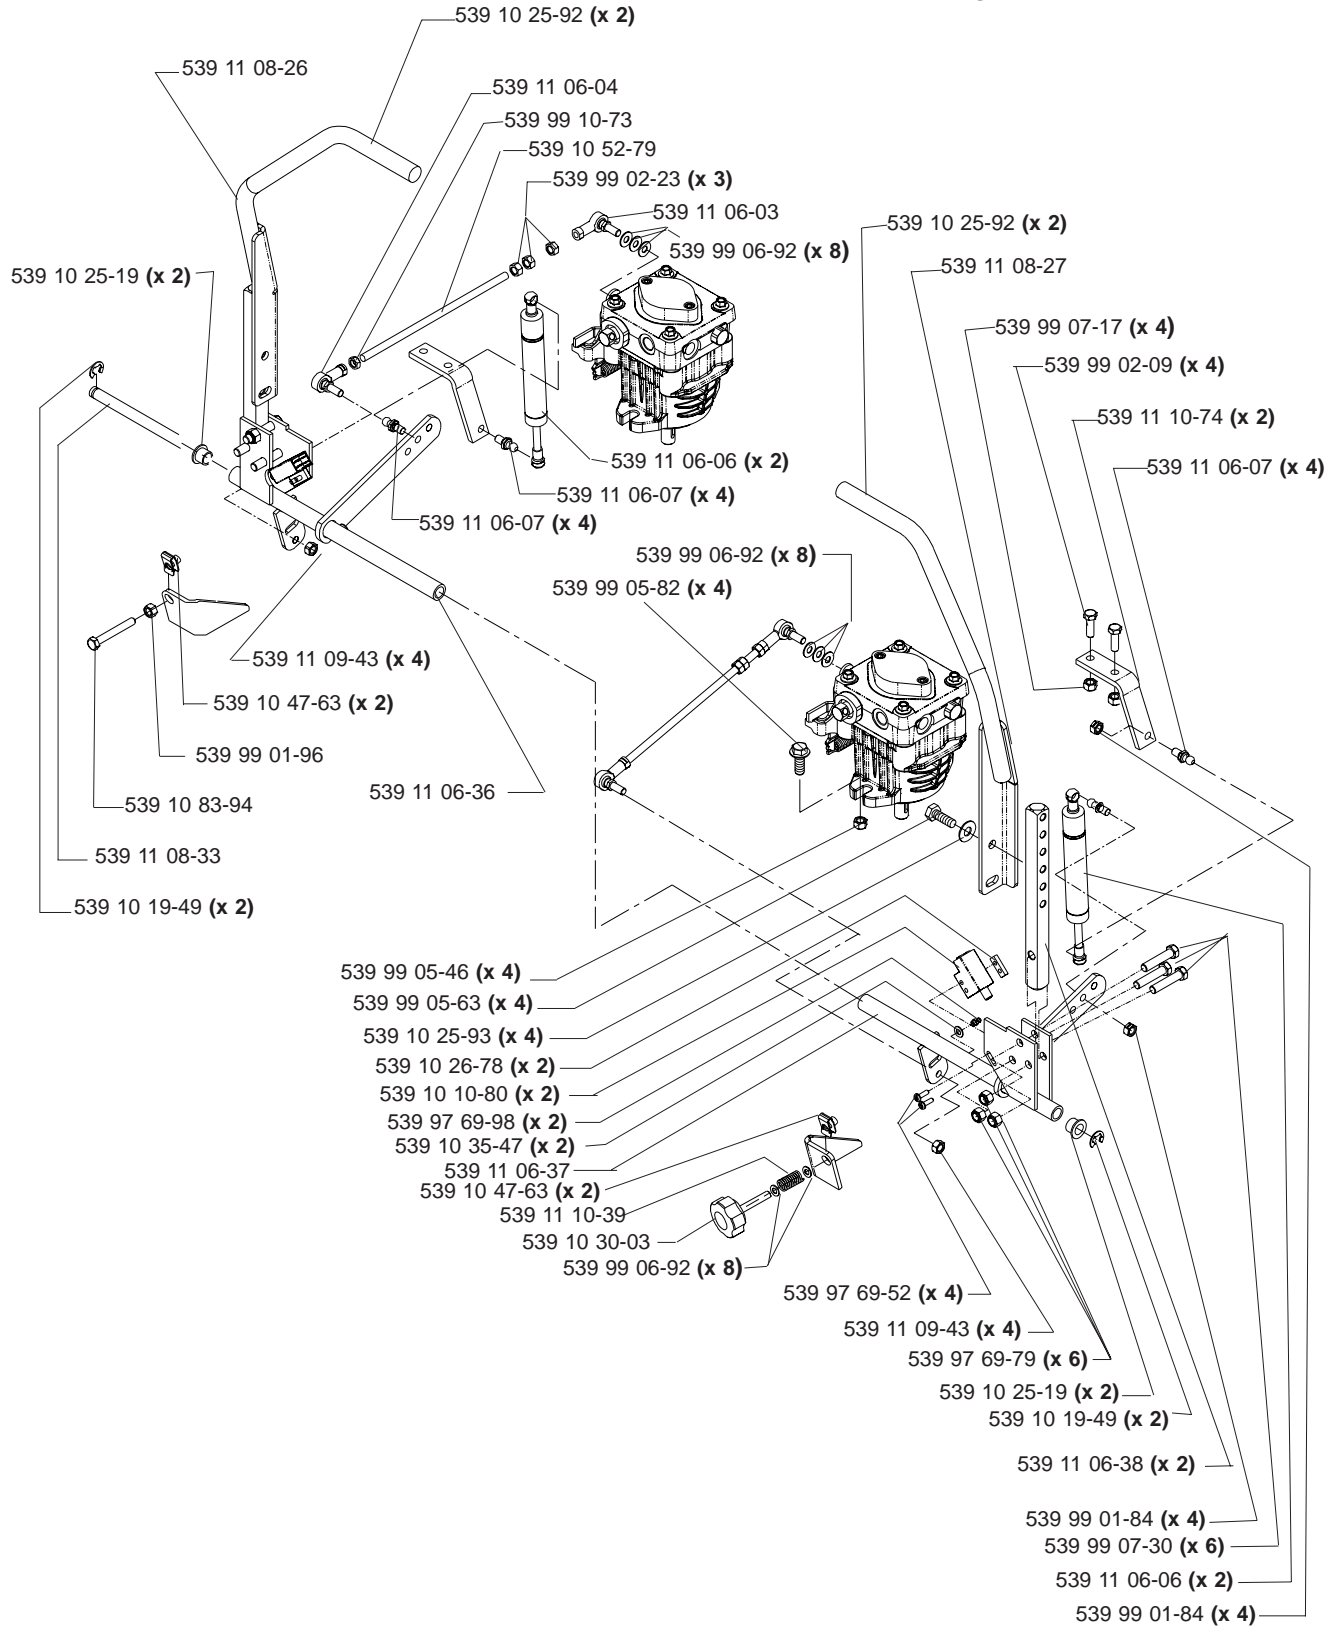

Motion Control Assembly