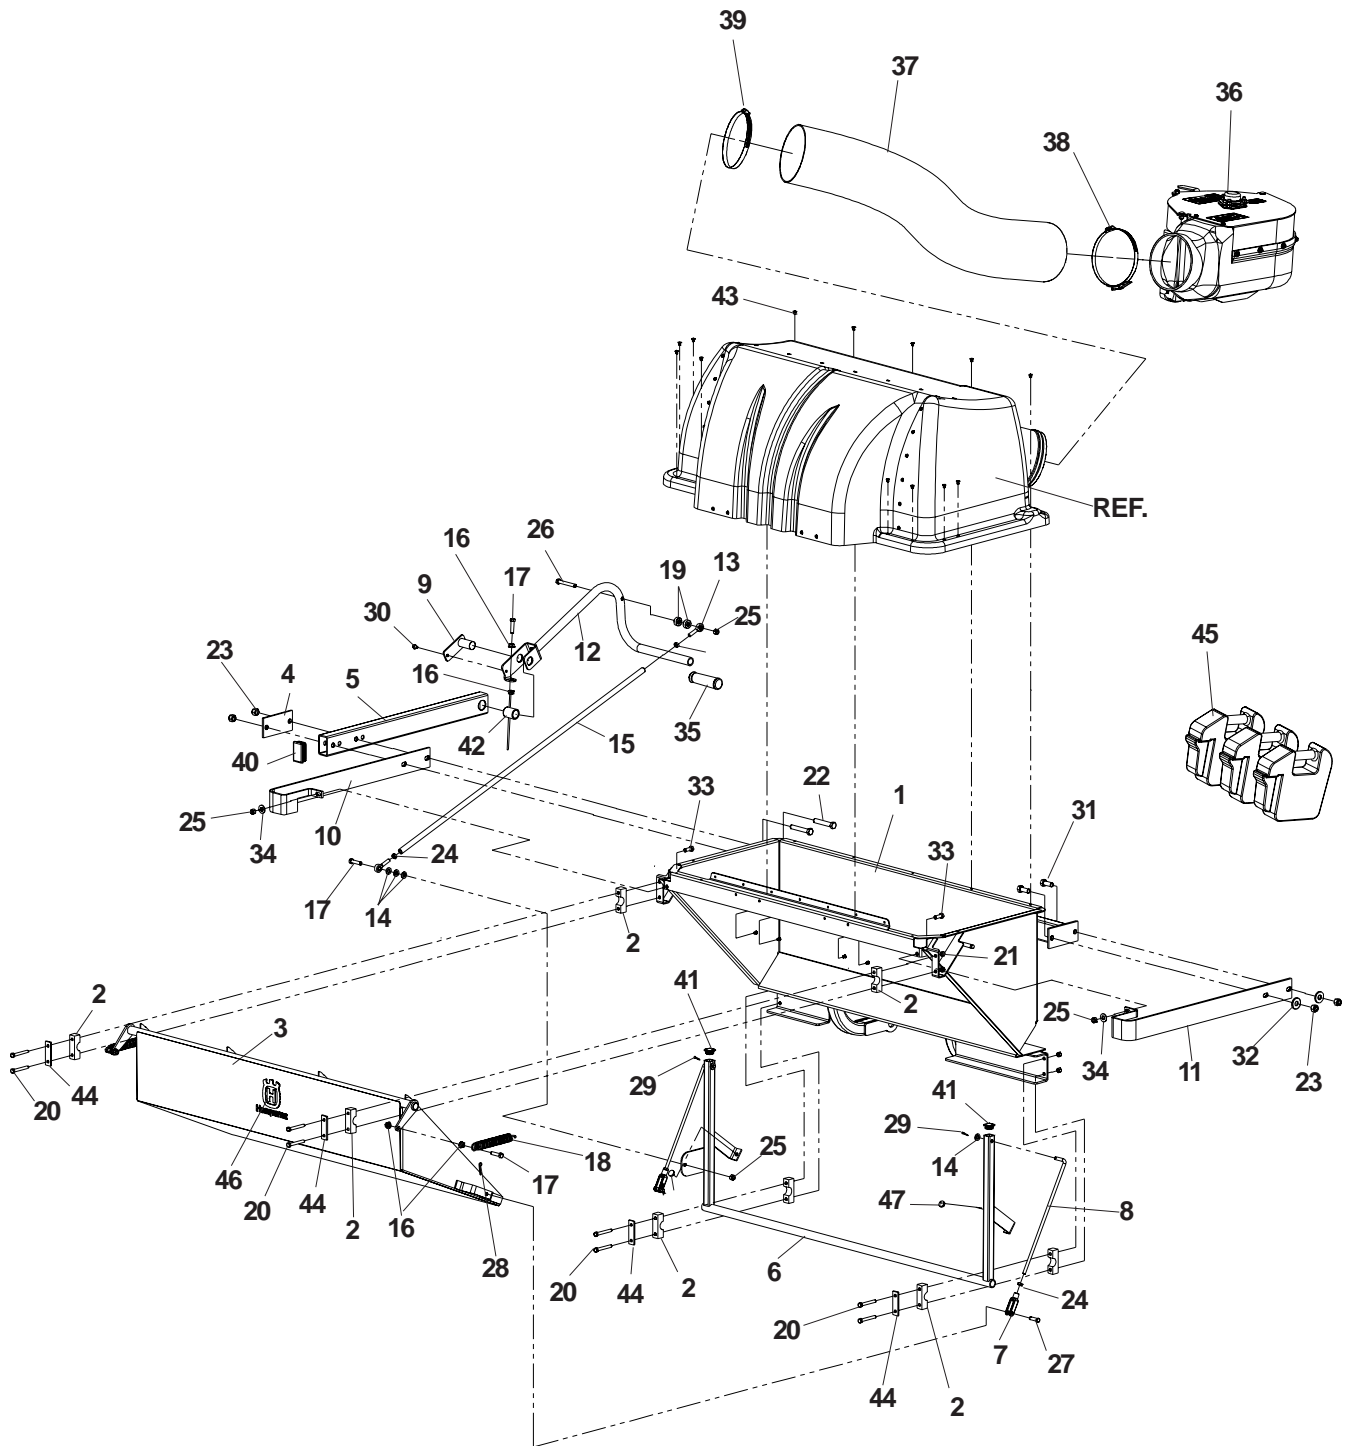

Accessory DFS Collection Hopper Assembly

Tunnel Decks Only

Accessory DFS Collection

Hopper Assembly

ITEM	PART NO.	QTY.	DESCRIPTION
1	539 113754	1	HOPPER
2	539 104808	8	PILLOW BLOCK
3	539 113747	1	DOOR
4	539 113755	1	PLATE - BACKING
5	539 113748	1	TUBE, SUPPORT, HANDLE
6	539 113746	1	BELL CRANK
7	539 977465	2	YOKE, 3/8F
8	539 113722	2	ROD, DOOR
9	539 113749	1	PIN, PIVOT
10	539 113750	1	GUARD, LEFT
11	539 113751	1	GUARD, RIGHT
12	539 113752	1	HANDLE
13	539 113739	2	ROD END, 3/8-24, RH
14	539 990122	5	WASHER, 3/8, SAE
15	539 113753	1	TUBE, THREADED
16	539 990613	6	NUT, 3/8-16, WHIZLK
17	539 990655	4	HCS, 3/8-16 X 1 1/2, GR5
18	539 107315	2	SPRING
19	539 102656	2	SPACER
20	539 991046	8	HCS, 5/16-18 X 2 1/2, GR5
21	539 990717	8	NUT, 5/16-18, NYLOC
22	539 101572	2	HCS, 1/2-13 X 3, GR5
23	539 101331	4	NUT, 1/2-13, NYLOC
24	539 108732	4	NUT, 3/8-24, JAM
25	539 976979	4	NUT, 3/8-16, NYLOC
26	539 106492	1	HCS, 3/8-16 X 2 3/4, GR5
27	539 109232	2	PIN CLEVIS, 3/8 X 1 1/4
28	539 976988	2	HAIRPIN COTTER
29	539 990365	2	PIN, COTTER, 1/8 X 3/4
30	539 990302	1	SCREW, 1/4C X 3/8, THREAD FORMING
31	539 108369	2	HCS, 1/2-13 X 1 1/4, GR5
32	539 109554	2	WASHER, 1/2
33	539 990563	2	HCS, 3/8-16 X 1, GR5
34	539 990517	2	WASHER, 3/8
35	539 000033	1	GRIP, HANDLE
36	539 111230	1	BLOWER
37	539 111287	1	HOSE, L
38	539 109901	1	OVER CENTER BAND
39	539 097076	1	HOSE CLAMP, 6"-7"
40	539 113757	1	PLUG, RECTANGULAR TUBING
41	539 113758	2	PLUG, SQUARE TUBE
42	539 113731	1	BUSHING, 1"
43	539 200684	17	RIVET, 3/6, STAVEX
44	539 104807	4	REINFORCEMENT BAR
45	539 ER92531	3	WEIGHT CAST, FRONT
46	539 111055	1	DECAL, CROWN
47	539 102587	2	GROMMET, BUMPER