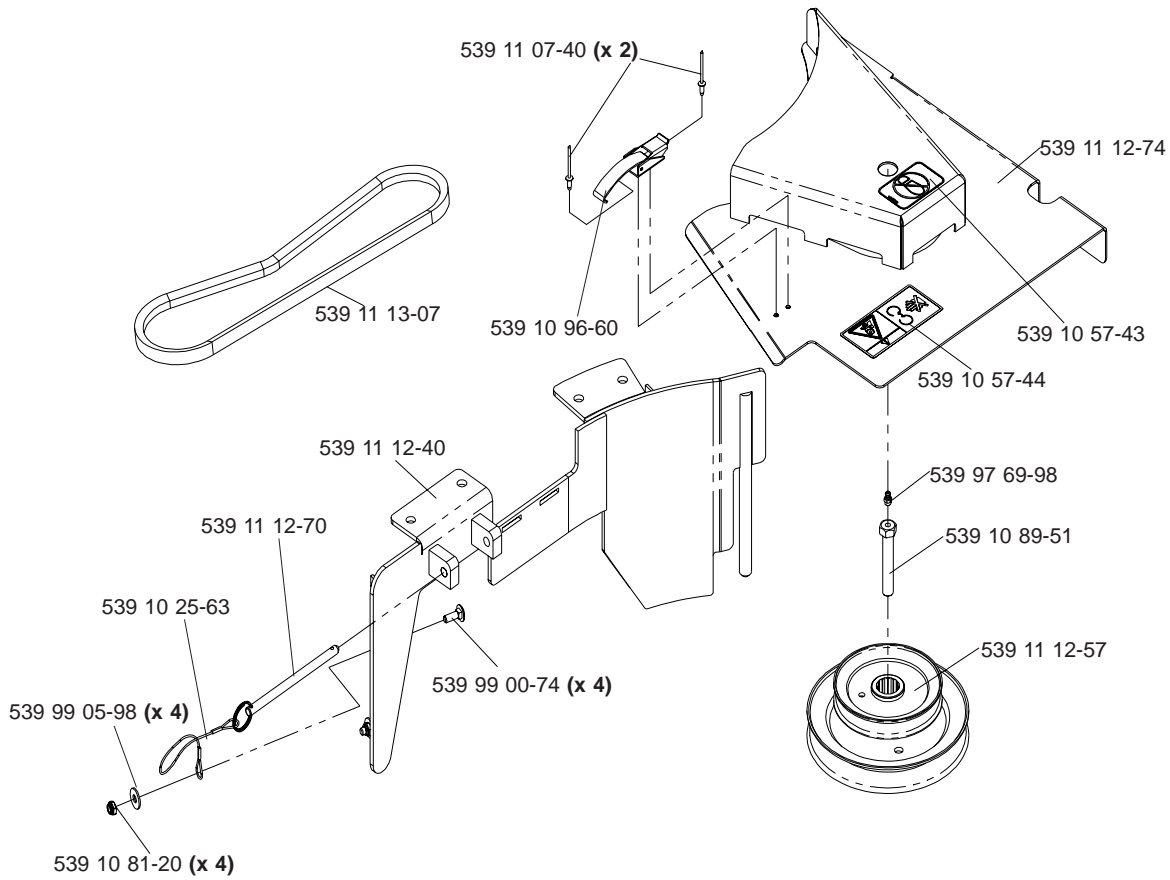

Tunnel Decks Only

Accessory HCS13 Drive Kit

539 11 12-77 - 52 INCH DECK

Tunnel Decks Only

Accessory HCS13 Drive Kit

539 11 12-78 - 61 INCH DECK

Tunnel Decks Only

Accessory Mulch Kits