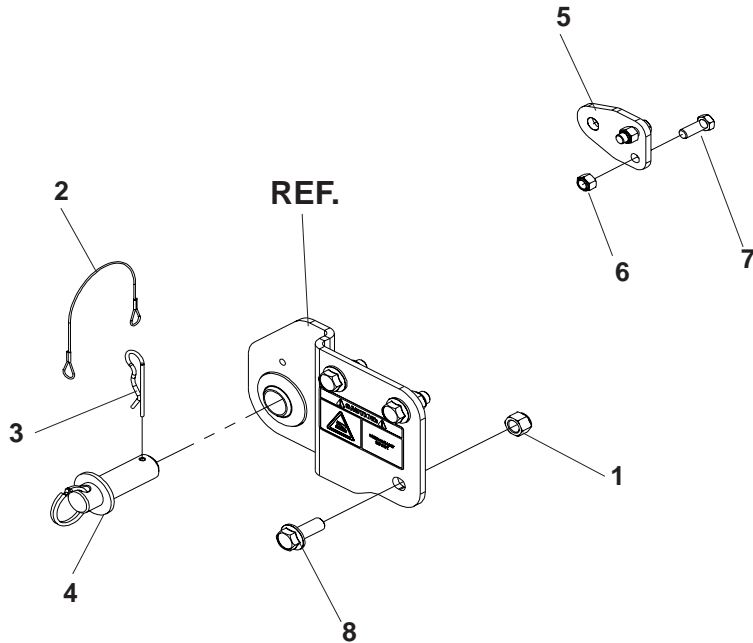

Tunnel Decks Only

Accessory Baffle Kits

Tunnel Decks Only

Accessory Light Kit Part No. 111579

NOT SHOWN:

539 97 68-56 (x16) WIRE TIES

539 11 18-15 REPLACEMENT BULB, 12V, 35 WATT (NOT INCLUDED IN KIT)

Accessory DFS Collection Hardware Kit

Tunnel Decks Only

ITEM	PART NO.	QTY	DESCRIPTION
1	539 101331	10	NUT, 1/2-13, NYLOC
2	539 102563	2	LANYARD
3	539 111192	2	HAIRPIN
4	539 111206	2	HITCH PIN
5	539 111215	2	SUPPORT BRACKET
6	539 976979	4	NUT, 3/8-16, NYLOC
7	539 990563	4	HCS, 3/8-16 X 1, GR5
8	539 990622	10	BOLT, 1/2-13 X 1 1/4, WHIZLK
	539 990655	2	HCS, 3/8-16 X 1 1/2, GR5 (NOT SHOWN)
	539 990627	1	HCS, 5/16-18 X 1 1/4, GR5 (NOT SHOWN)
	539 990692	2	WASHER, 5/16 (NOT SHOWN)
	539 990717	1	NUT, 5/16-18, NYLOC (NOT SHOWN)