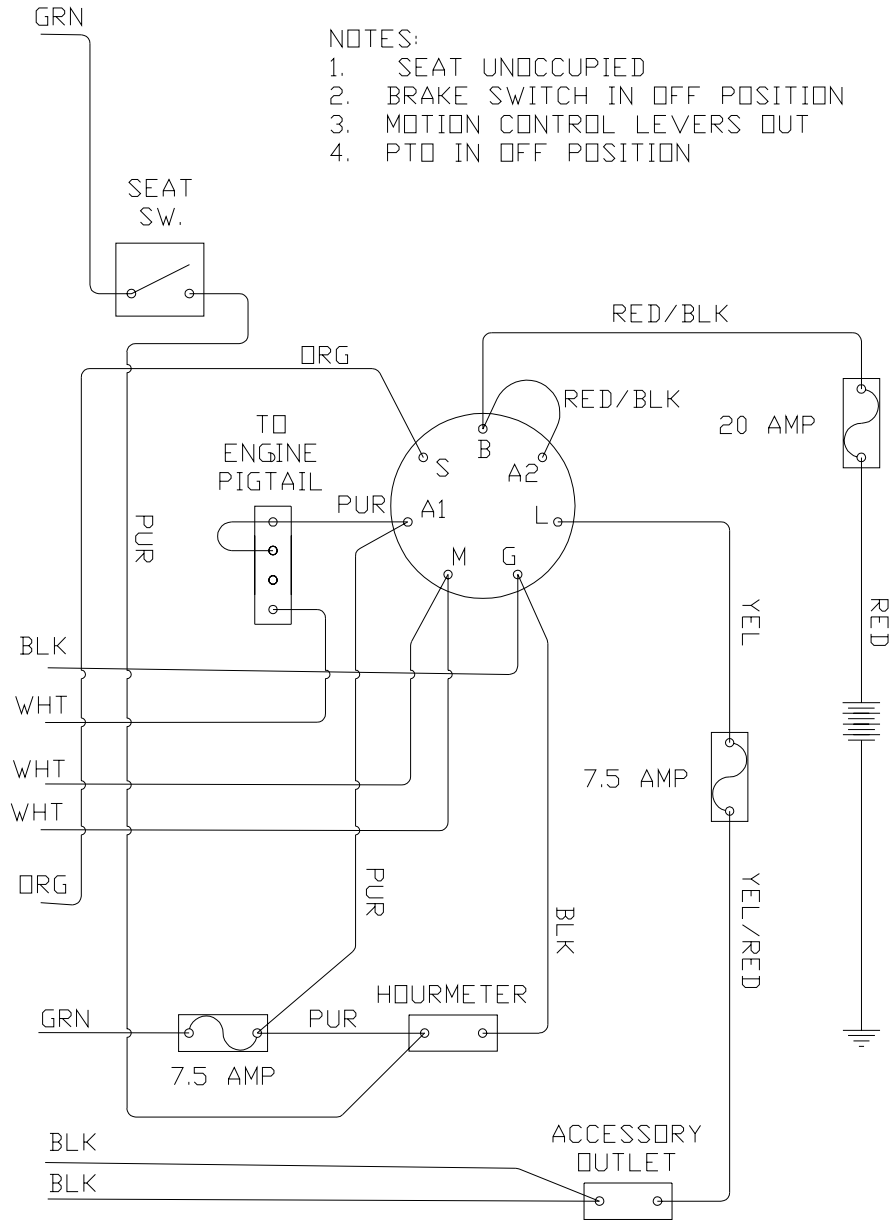

WIRING DIAGRAMS

WIRING DIAGRAMS

NOTES:

1. SEAT UNOCCUPIED
2. BRAKE SWITCH IN OFF POSITION
3. MOTION CONTROL LEVERS OUT
4. PTO IN OFF POSITION

PARTS DESCRIPTION

539 02 02-55	WEIGHT BAR, FRONT, 52" & 61"	539 10 25-35	GREASE CAP
539 02 09-21	WEIGHT BAR, FRONT, 72"	539 10 25-43	BEARING W/CUP
539 09 70-76	HOSE CLAMP 6"-& 7"	539 10 25-63	LANYARD
539 10 01-28	DECAL, EXHAUST ON ENGINE	539 10 25-82	WHIZ NUT, 7/16C
539 10 01-41	HCS, 7/16-20 X 1 1/2, GR5	539 10 25-87	BUMPER
539 10 01-52	KEY 1/4 SQ.	539 10 25-92	GRIP
539 10 03-41	BLADE, 18"	539 10 25-93	WASHER, 3/8, SPRING
539 10 04-13	RHSNB, 3/8-16 X 1 1/4, GR5	539 10 26-06	FILTER
539 10 04-72	RHSNB, 5/16C X 1 1/4	539 10 26-12	HCS, 3/8-16 X 2 3/4, GR5
539 10 10-50	GRIP	539 10 26-17	#10-24 X 7/8 SCREW
539 10 10-58	SPRING	539 10 26-19	STRUT PIN, 52"/61" DECKS
539 10 10-80	SWITCH, N.C.	539 10 26-41	LIFT CHAIN
539 10 11-51	RETAINING RING, 7/8	539 10 26-43	ANTI-SCALP ROLLER
539 10 11-65	FILTER HEAD	539 10 26-50	HOSE BARB
539 10 11-73	LUG NUT 1/2F	539 10 26-78	TAPPED PLATE
539 10 11-75	HCS, 7/16-14 X 1 1/2, GR5	539 10 26-79	FUEL VALVE
539 10 11-76	PULLEY	539 10 26-91	FLANGETTE
539 10 11-77	KEY 5mm SQ.	539 10 26-98	BUSHING
539 10 12-02	CAP, HYDRAULIC	539 10 27-32	THROTTLE CABLE
539 10 12-32	FLANGE BUSHING	539 10 27-33	CHOKE CONTROL
539 10 12-37	F6400-8-8-0	539 10 27-44	RIVET, 3/16 X 1/4
539 10 12-38	F6801-6-6-0	539 10 27-54	HCS, 3/8-16 X 3 1/2, GR8
539 10 13-31	NUT, 1/2C, NYLOC	539 10 27-57	CABLE, POSITIVE
539 10 13-32	HCS, 1/2C X 2 3/4	539 10 27-58	NEGITIVE CABLE
539 10 13-63	CLAMP	539 10 27-59	INSULATOR
539 10 14-74	ZERK	539 10 28-17	SPRING
539 10 14-85	BLADE, MULCH, 18"	539 10 28-45	SPRING
539 10 17-14	SOLINOID	539 10 28-51	SEAL
539 10 17-21	HCS, 5/16-18 X 2 3/4, GR5	539 10 28-52	NUT 1.0 CASTLE
539 10 17-33	BLADE, 21"	539 10 28-77	CLAMP
539 10 17-68	PTO SWITCH	539 10 28-89	COTTER PIN 1/8 X 2
539 10 17-71	7.5 AMP 32V ATO FUSE	539 10 29-14	RELAY
539 10 18-02	7/8 E - RING	539 10 29-98	FRICITION WASHER
539 10 18-81	DECAL, PROP 65	539 10 30-03	KNOB
539 10 19-49	E-RING, 1/2"	539 10 31-14	7/8 "O" RING
539 10 19-82	EYE BOLT	539 10 31-15	3/4 "O" RING
539 10 20-49	CLEVIS PIN	539 10 31-17	3/8 "O" RING
539 10 20-67	KEY, 1/4" SQ. X 3/4"	539 10 31-18	3/8 "O" RING FLARE
539 10 20-86	20.0 AMP 32V ATO FUSE	539 10 31-19	3/8 "O" RING FLARE
539 10 20-93	BLADE, MULCH, 21"	539 10 32-30	IDLER ARM
539 10 22-36	SUPPORT PLATE	539 10 32-56	SPRING
539 10 22-43	SUPPORT WASHER	539 10 32-57	IDLER PULLEY
539 10 22-44	BUSHING, MACHINE, 18 GA	539 10 32-58	IDLER PULLEY (TALL)
539 10 23-35	HCS 5/16 X 4.0	539 10 32-95	IDLER BUSHING
539 10 23-96	FITTING, STRAIGHT	539 10 32-99	HCS, 5/8-18 X 1 1/4, GR5
539 10 24-36	12V BATTERY, DRY	539 10 33-00	ZERK
539 10 24-54	E-RING, 3/4	539 10 33-03	PAD
539 10 24-55	CLEVIS PIN	539 10 33-16	F6400-6-6-0
539 10 25-02	STUD	539 10 33-33	DECAL, MOTION CONTROL
539 10 25-15	GRIP	539 10 34-27	PIVOT BUSHING
539 10 25-19	BUSHING	539 10 34-33	HCS, 1/2C X 3 1/4, GR5
539 10 25-26	HITCH PIN	539 10 35-34	PIN MT.,UPPER