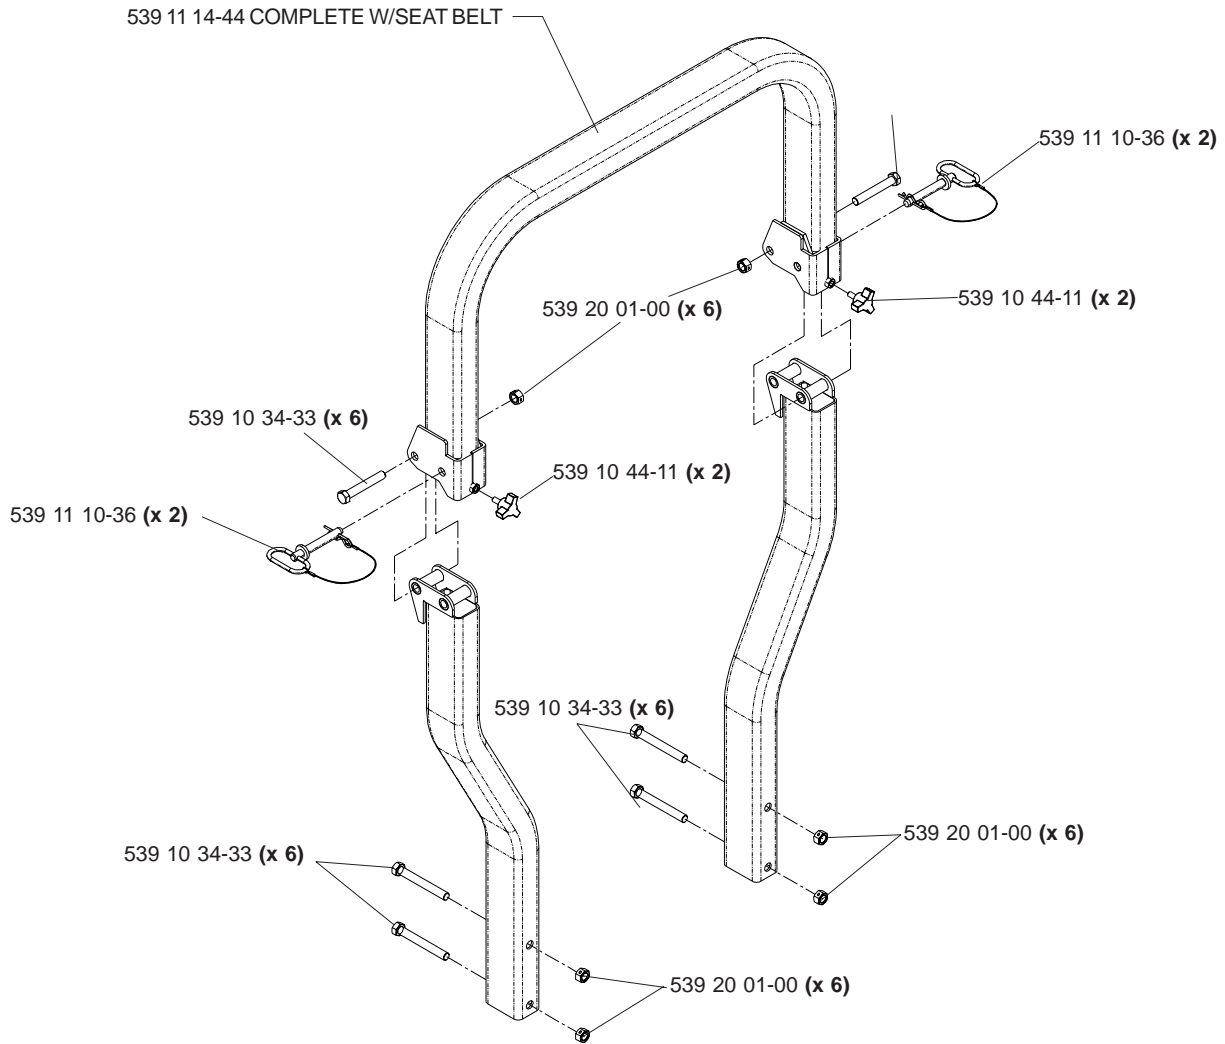

52" & 61" Combi Deck Struts & Debris Guard

52" Combi Deck Struts & Debris Guard

ITEM	PART NO.	QTY.	DESCRIPTION
1	539 112638	1	SHIELD, LEFT
2	539 112640	1	SHIELD, RIGHT
3	539 112643	1	SHIELD SECTION
4	539 113344	2	STRAP
5	506 916201	12	NUT
6	725 245151	17	M8 X 1.25 X 20MM
7	734 116301	15	WASHER
8	539 112610	2	STRUT
9	539 112642	1	DEFLECTOR
10	539 112644	1	DEFLECTOR FLAP
11	732 211801	5	NUT, M8

Fuel Assembly

Seat Assembly

539 10 78-59 1 SEAT BELT (NOT SHOWN)

Wiring Assembly

ROPS

Decal Assembly

NOT SHOWN:

- 539 10 01-28 DECAL, EXHAUST ON ENGINE
- 539 11 02-78 DECAL, 80dba
- 539 11 02-79 DECAL, ECM