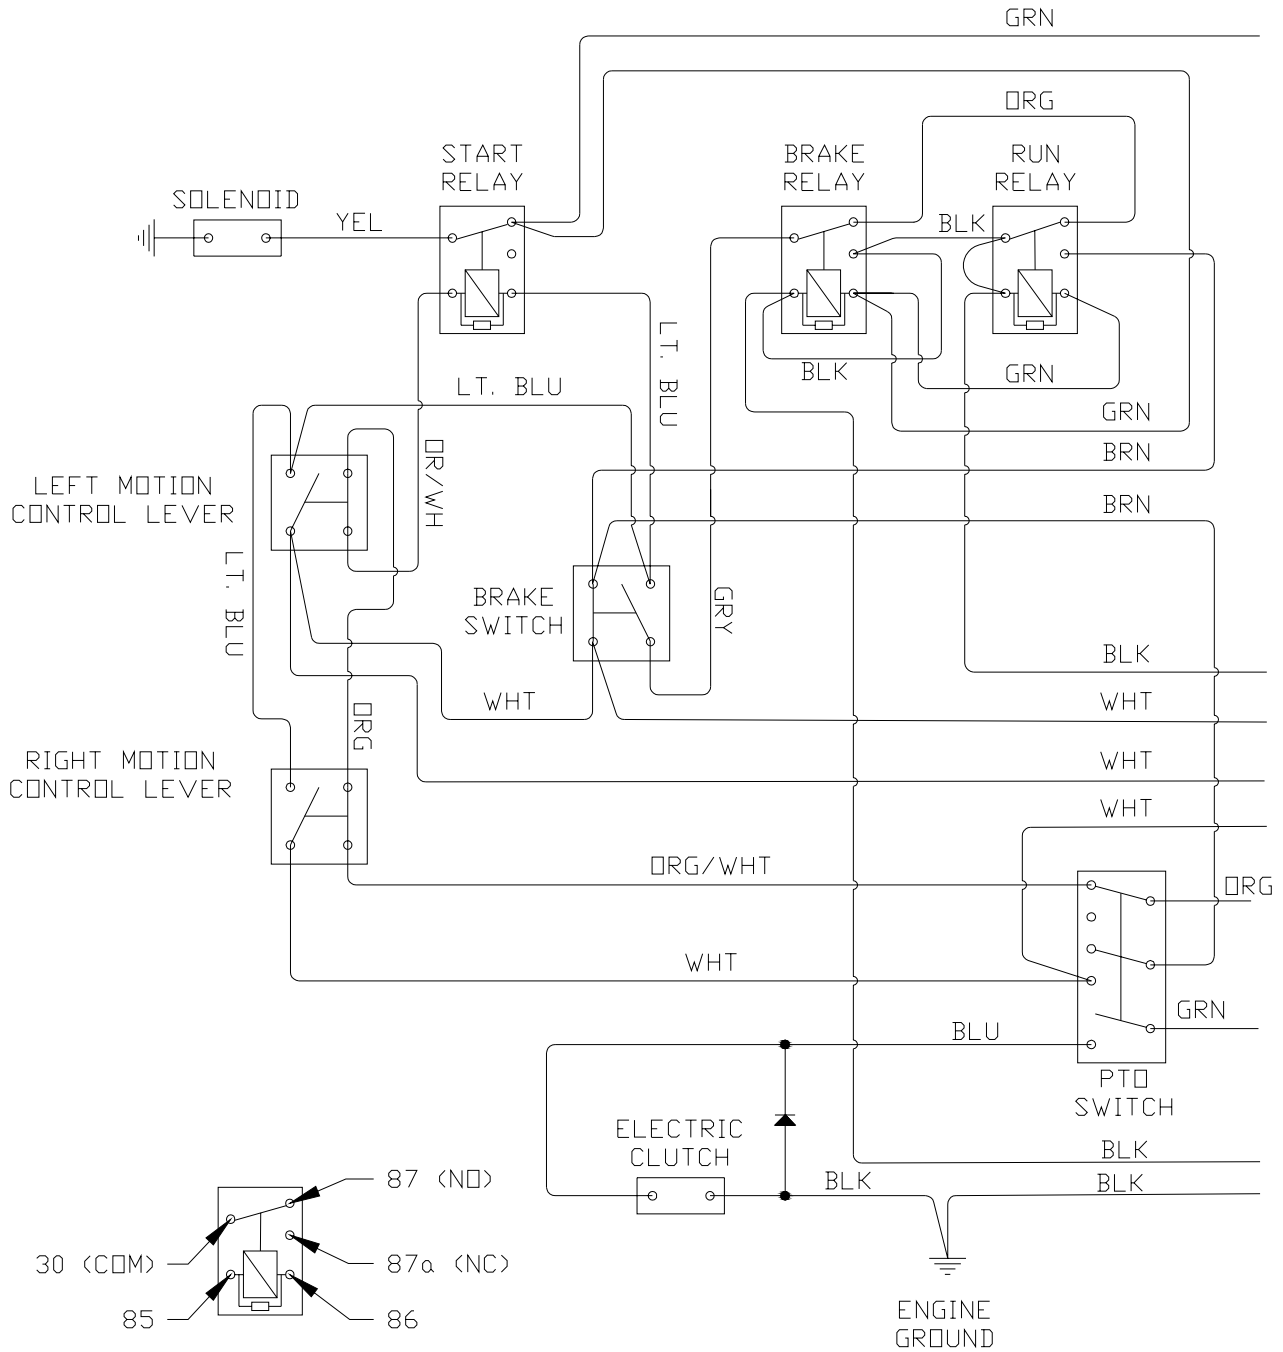

WIRING DIAGRAMS

WIRING DIAGRAMS

NOTES:

1. SEAT UNOCCUPIED
2. BRAKE SWITCH IN OFF POSITION
3. MOTION CONTROL LEVERS OUT
4. PTO IN OFF POSITION

PARTS DESCRIPTION

539 02 02-55	WEIGHT BAR, FRONT, 52" & 61"	539 10 25-35	GREASE CAP
539 02 09-21	WEIGHT BAR, FRONT, 72"	539 10 25-43	BEARING W/CUP
539 09 70-76	HOSE CLAMP 6"-& 7"	539 10 25-63	LANYARD
539 10 01-28	DECAL, EXHAUST ON ENGINE	539 10 25-82	WHIZ NUT, 7/16C
539 10 01-41	HCS, 7/16-20 X 1 1/2, GR5	539 10 25-87	BUMPER
539 10 01-52	KEY 1/4 SQ.	539 10 25-92	GRIP
539 10 03-41	BLADE, 18"	539 10 25-93	WASHER, 3/8, SPRING
539 10 04-13	RHSNB, 3/8-16 X 1 1/4, GR5	539 10 26-06	FILTER
539 10 04-72	RHSNB, 5/16C X 1 1/4	539 10 26-12	HCS, 3/8-16 X 2 3/4, GR5
539 10 10-50	GRIP	539 10 26-17	#10-24 X 7/8 SCREW
539 10 10-58	SPRING	539 10 26-19	STRUT PIN, 52"/61" DECKS
539 10 10-80	SWITCH, N.C.	539 10 26-41	LIFT CHAIN
539 10 11-51	RETAINING RING, 7/8	539 10 26-43	ANTI-SCALP ROLLER
539 10 11-65	FILTER HEAD	539 10 26-50	HOSE BARB
539 10 11-73	LUG NUT 1/2F	539 10 26-78	TAPPED PLATE
539 10 11-75	HCS, 7/16-14 X 1 1/2, GR5	539 10 26-79	FUEL VALVE
539 10 11-76	PULLEY	539 10 26-91	FLANGETTE
539 10 11-77	KEY 5mm SQ.	539 10 26-98	BUSHING
539 10 12-02	CAP, HYDRAULIC	539 10 27-32	THROTTLE CABLE
539 10 12-32	FLANGE BUSHING	539 10 27-33	CHOKE CONTROL
539 10 12-37	F6400-8-8-0	539 10 27-44	RIVET, 3/16 X 1/4
539 10 12-38	F6801-6-6-0	539 10 27-54	HCS, 3/8-16 X 3 1/2, GR8
539 10 13-31	NUT, 1/2C, NYLOC	539 10 27-57	CABLE, POSITIVE
539 10 13-32	HCS, 1/2C X 2 3/4	539 10 27-58	NEGITIVE CABLE
539 10 13-63	CLAMP	539 10 27-59	INSULATOR
539 10 14-74	ZERK	539 10 28-17	SPRING
539 10 14-85	BLADE, MULCH, 18"	539 10 28-45	SPRING
539 10 17-14	SOLINOID	539 10 28-51	SEAL
539 10 17-21	HCS, 5/16-18 X 2 3/4, GR5	539 10 28-52	NUT 1.0 CASTLE
539 10 17-33	BLADE, 21"	539 10 28-77	CLAMP
539 10 17-68	PTO SWITCH	539 10 28-89	COTTER PIN 1/8 X 2
539 10 17-71	7.5 AMP 32V ATO FUSE	539 10 29-14	RELAY
539 10 18-02	7/8 E - RING	539 10 29-98	FRICITION WASHER
539 10 18-81	DECAL, PROP 65	539 10 30-03	KNOB
539 10 19-49	E-RING, 1/2"	539 10 31-14	7/8 "O" RING
539 10 19-82	EYE BOLT	539 10 31-15	3/4 "O" RING
539 10 20-49	CLEVIS PIN	539 10 31-17	3/8 "O" RING
539 10 20-67	KEY, 1/4" SQ. X 3/4"	539 10 31-18	3/8 "O" RING FLARE
539 10 20-86	20.0 AMP 32V ATO FUSE	539 10 31-19	3/8 "O" RING FLARE
539 10 20-93	BLADE, MULCH, 21"	539 10 32-30	IDLER ARM
539 10 22-36	SUPPORT PLATE	539 10 32-56	SPRING
539 10 22-43	SUPPORT WASHER	539 10 32-57	IDLER PULLEY
539 10 22-44	BUSHING, MACHINE, 18 GA	539 10 32-58	IDLER PULLEY (TALL)
539 10 23-35	HCS 5/16 X 4.0	539 10 32-95	IDLER BUSHING
539 10 23-96	FITTING, STRAIGHT	539 10 32-99	HCS, 5/8-18 X 1 1/4, GR5
539 10 24-36	12V BATTERY, DRY	539 10 33-00	ZERK
539 10 24-54	E-RING, 3/4	539 10 33-03	PAD
539 10 24-55	CLEVIS PIN	539 10 33-16	F6400-6-6-0
539 10 25-02	STUD	539 10 33-33	DECAL, MOTION CONTROL
539 10 25-15	GRIP	539 10 34-27	PIVOT BUSHING
539 10 25-19	BUSHING	539 10 34-33	HCS, 1/2C X 3 1/4, GR5
539 10 25-26	HITCH PIN	539 10 35-34	PIN MT.,UPPER