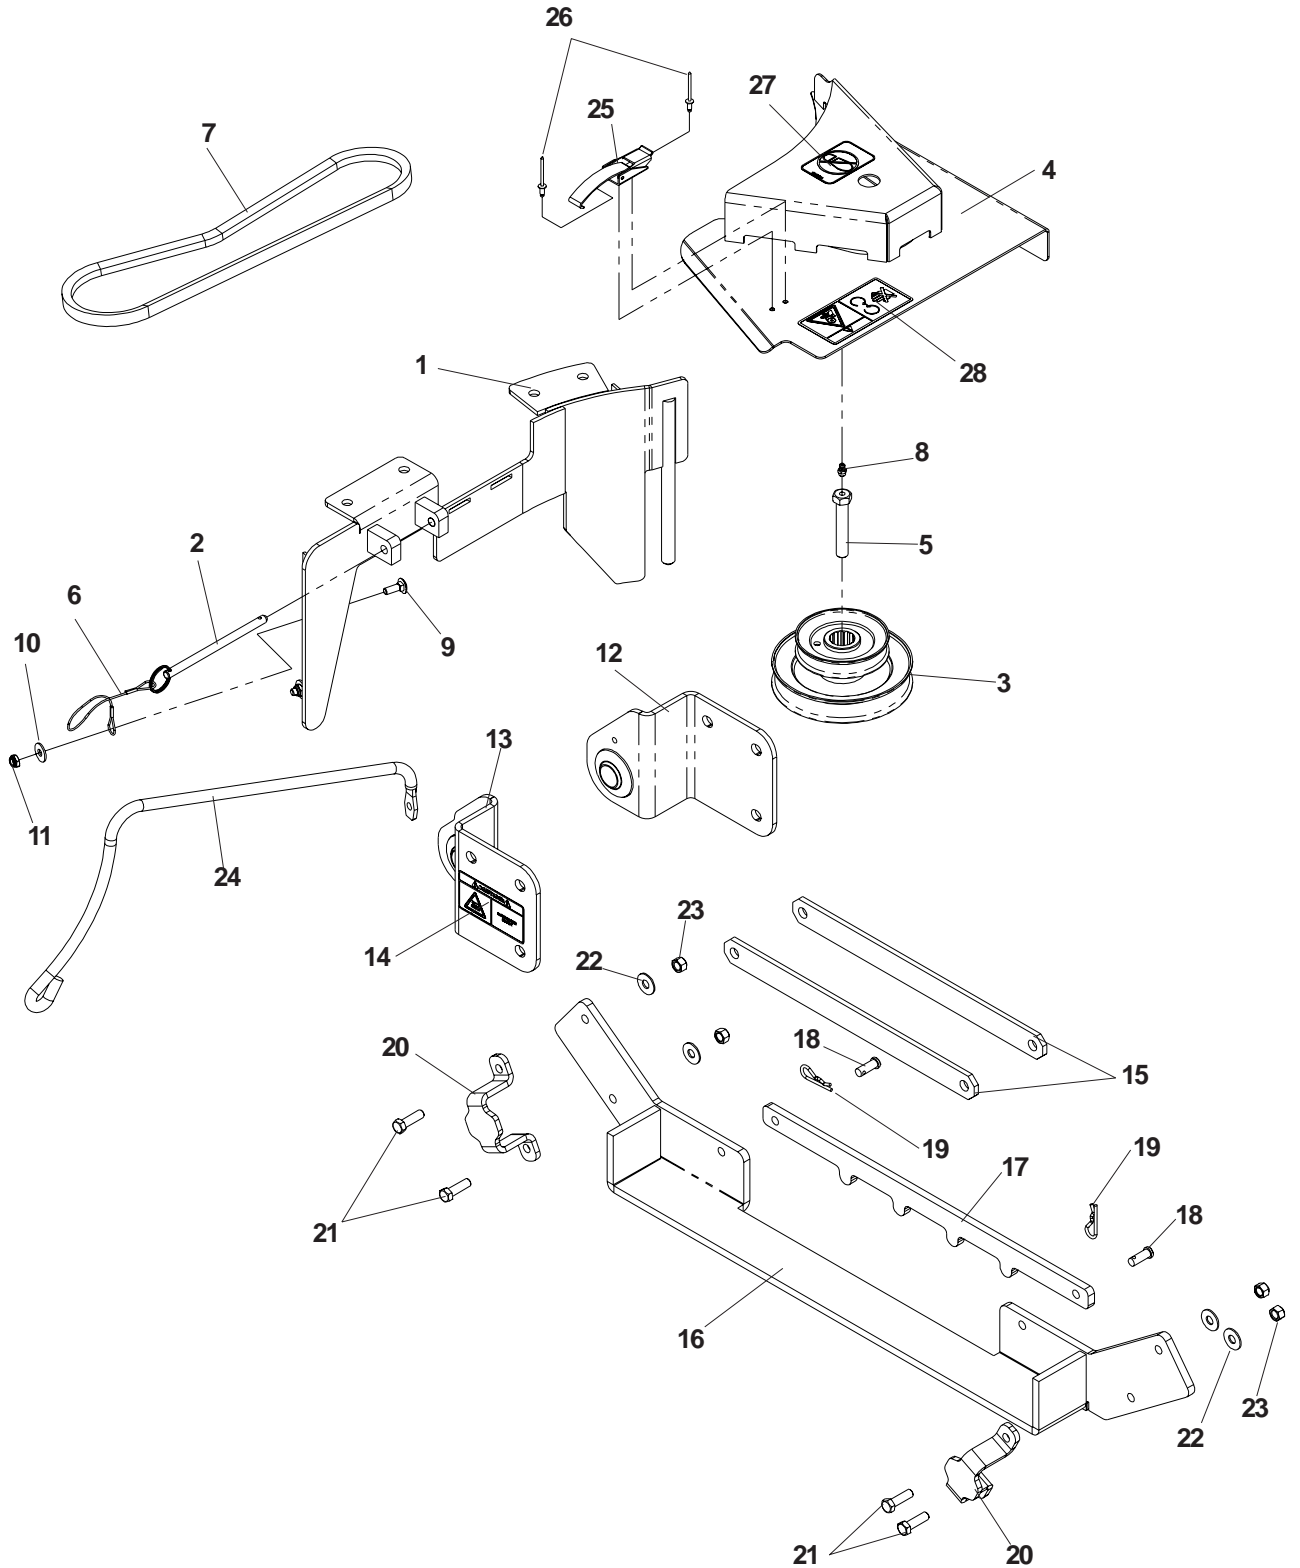

Accessory DFS Collection Drive Kit Assembly

MODEL LZ, 52" AND 61" DECKS
Tunnel Decks Only

Accessory DFS Collection Drive Kit Assembly

MODEL LZ, 52" AND 61" DECKS

ITEM	PART NO.	QTY	DESCRIPTION
1	539 111264	1	BLOWER DECK PLATE, 52" DECK
	539 111240	1	BLOWER DECK PLATE, 61" DECK
2	539 111270	1	PIN
3	539 111256	1	STACK PULLEY, 52" DECK
	539 111257	1	STACK PULLEY, 61" DECK
4	539 111273	1	BELT SHIELD, 52" DECK
	539 111274	1	BELT SHIELD, 61" DECK
5	539 112138	1	HCS, 7/16-20 X 2 1/2, GR8
6	539 102563	1	LANYARD
7	539 111306	1	BELT, 52" DECK
	539 111307	1	BELT, 61" DECK
8	539 976998	1	ZERK
9	539 990074	4	RHSNB, 1/4-20 X 3/4, GR2
10	539 990598	4	WASHER, 1/4
11	539 108120	4	NUT, 1/4-20, JAM, NYLOC
12	539 111199	1	HITCH BRACKET, LEFT
13	539 111201	1	HITCH BRACKET, RIGHT
14	539 111212	1	DECAL, HOT SURFACE
15	539 113777	2	STRAP
16	539 020255	1	WEIGHT BAR
17	539 111313	1	HOLD DOWN, WEIGHT BAR
18	539 102049	2	CLEVIS PIN
19	539 108096	2	SPRING RETAINER
20	539 111259	2	WEIGHT KEEPER
21	539 976941	4	HCS, 3/8-16 X 1 1/4, GR5
22	539 990517	4	WASHER, 3/8
23	539 976979	4	NUT, 3/8-16, NYLOC
24	539 113018	1	HOSE SUPPORT
25	539 109660	1	DRAW LATCH
26	539 110740	2	RIVET, BLIND, 5/32 DIA.
27	539 105743	1	DECAL, NO STEP
28	539 105744	1	DECAL, DANGER BELT DRIVES