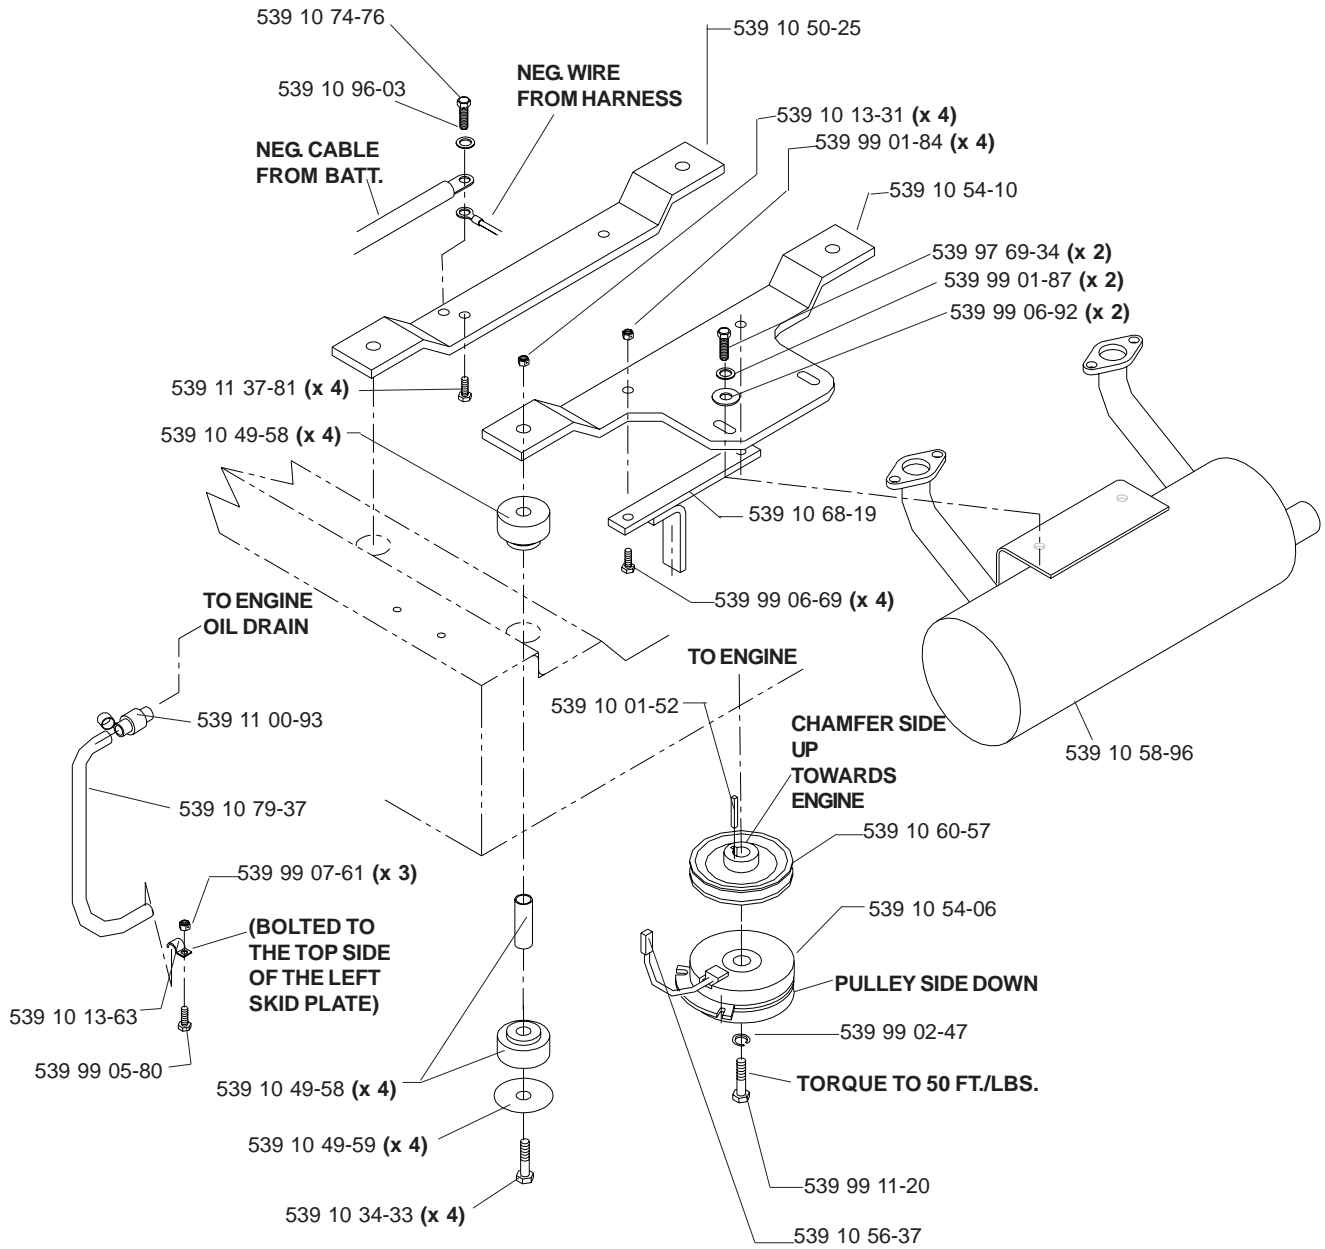

Parts manual
LZ30XP / 968999529

Please read the operator's manual carefully and make sure
you understand the instructions before using the machine.

English

TABLE OF CONTENTS

MAIN FRAME ASSEMBLY	4
KOHLER ENGINE ASSEMBLY	6
MOTION CONTROL ASSEMBLY	7
DECK LIFT ASSEMBLY	8
PARK BRAKE ASSEMBLY	9
HYDRAULIC SYSTEM ASSEMBLY	10
52" FRONT DECK ASSEMBLY	11
61" FRONT DECK ASSEMBLY	12
CASTER ASSEMBLIES	13
52" COMBI DECK ASSEMBLY	14
61" COMBI DECK ASSEMBLY	16
52" & 61" COMBI DECK STRUTS & DEBRIS GUARD	18
FUEL ASSEMBLY	20
SEAT ASSEMBLY	21
WIRING ASSEMBLY	22
ROPS	23
DECAL PLACEMENT ASSEMBLY	24
ACCESSORIES:	
HCS13 COLLECTION SYSTEM	25-32
MULCH KITS	33
BAFFLE KITS	34
LIGHT KIT	35
DFS COLLECTION SYSTEM	36-44
WIRING DIAGRAMS	46-47
PARTS DESCRIPTION	48-52

Main Frame Assembly

NOT SHOWN:

539 11 26-56 FOOT REST PAD, MODELS: 968999309, 968999311, 968999314

Main Frame Assembly

539 10 59-74 (x 3) - RUBBER GROMMET (NOT SHOWN)

Kohler Engine Assembly

539 10 27-33 CHOKE CONTROL (NOT SHOWN)
 539 10 44-16 KOHLER PIGTAIL (NOT SHOWN)