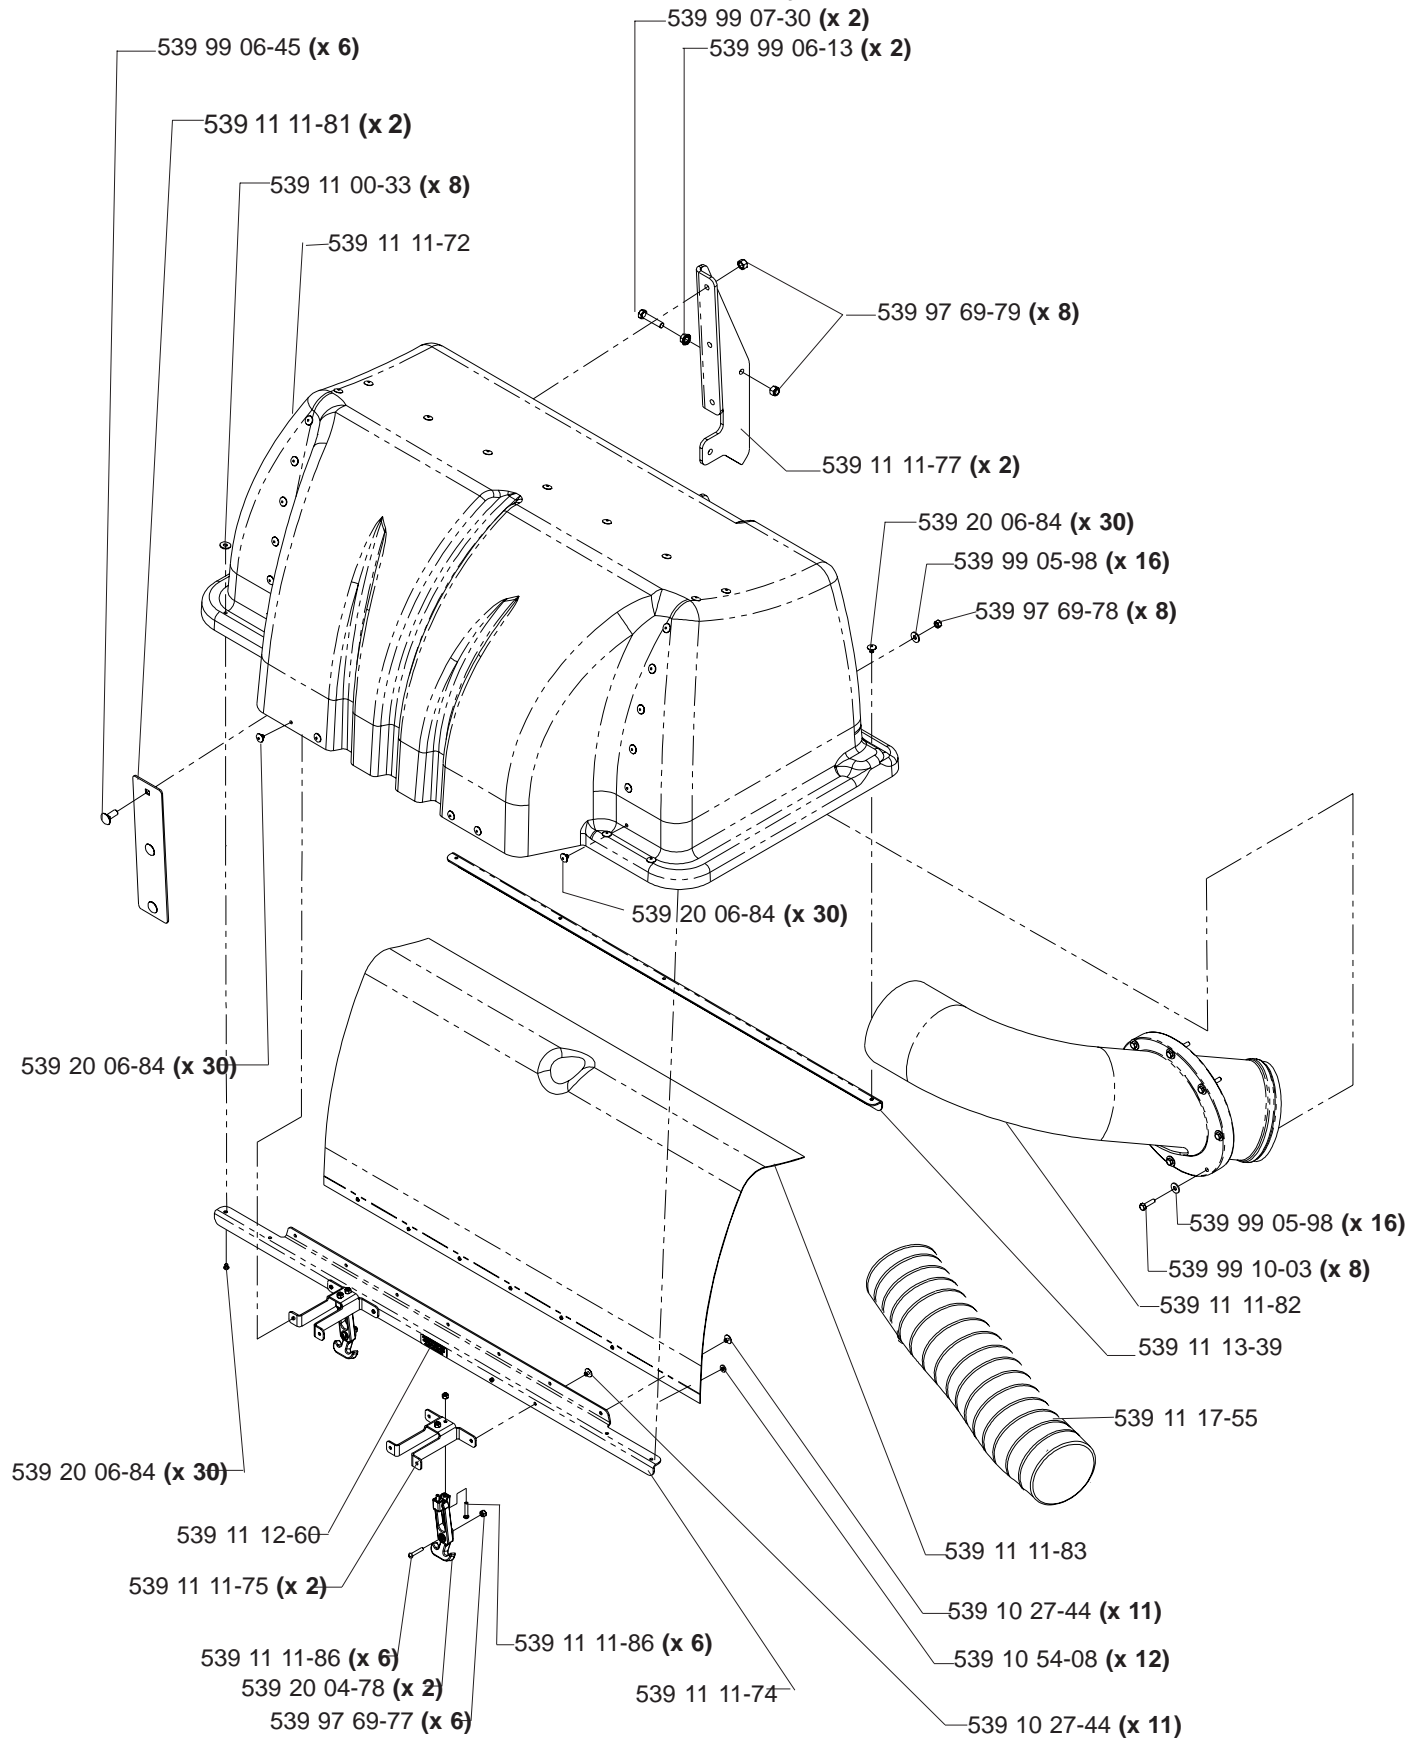

Accessory HCS13 Collection Hood

Tunnel Decks Only