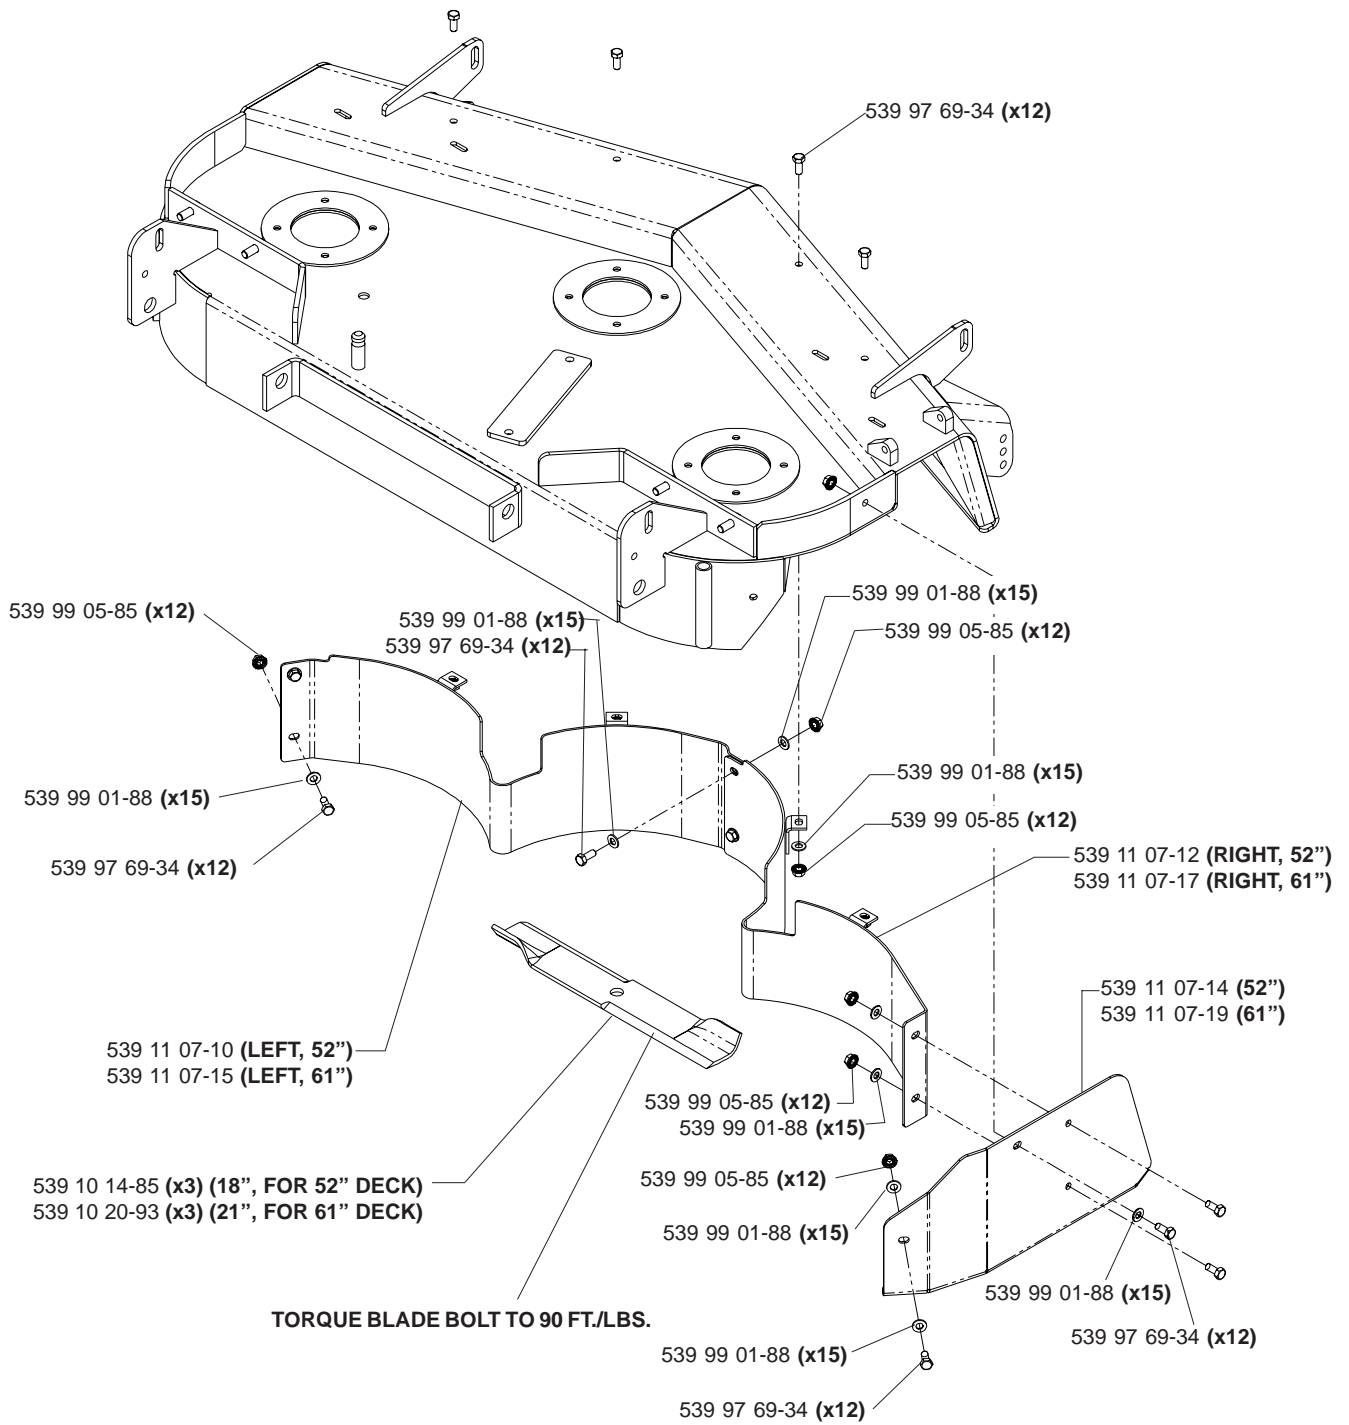

Accessory Mulch Kits

Tunnel Decks Only