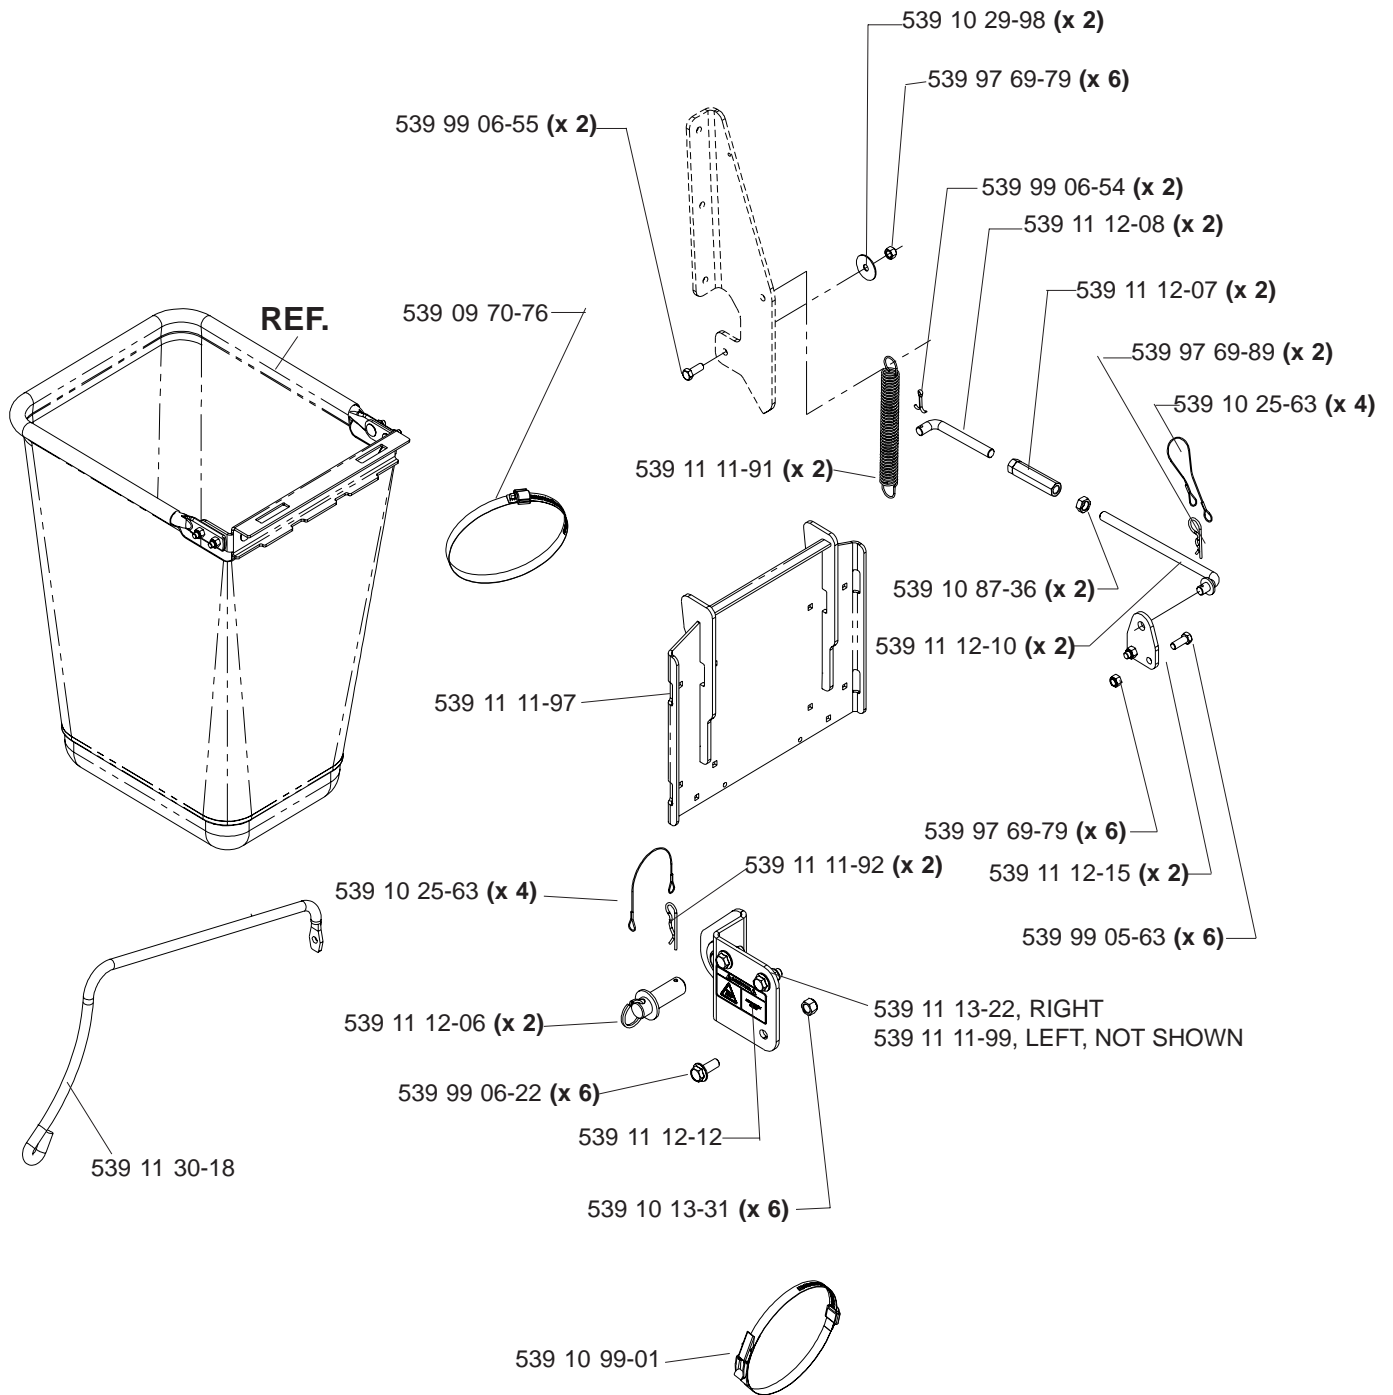

Accessory HCS13 Mounting Kit

Tunnel Decks Only

NOT SHOWN:

- 539 99 06-92 (X2) WASHER, 5/16
- 539 99 07-17 (X1) NUT, 5/16-18, NYLOC
- 539 99 06-27 (X1) HCS, 5/16-18 X 1 1/4, GR5