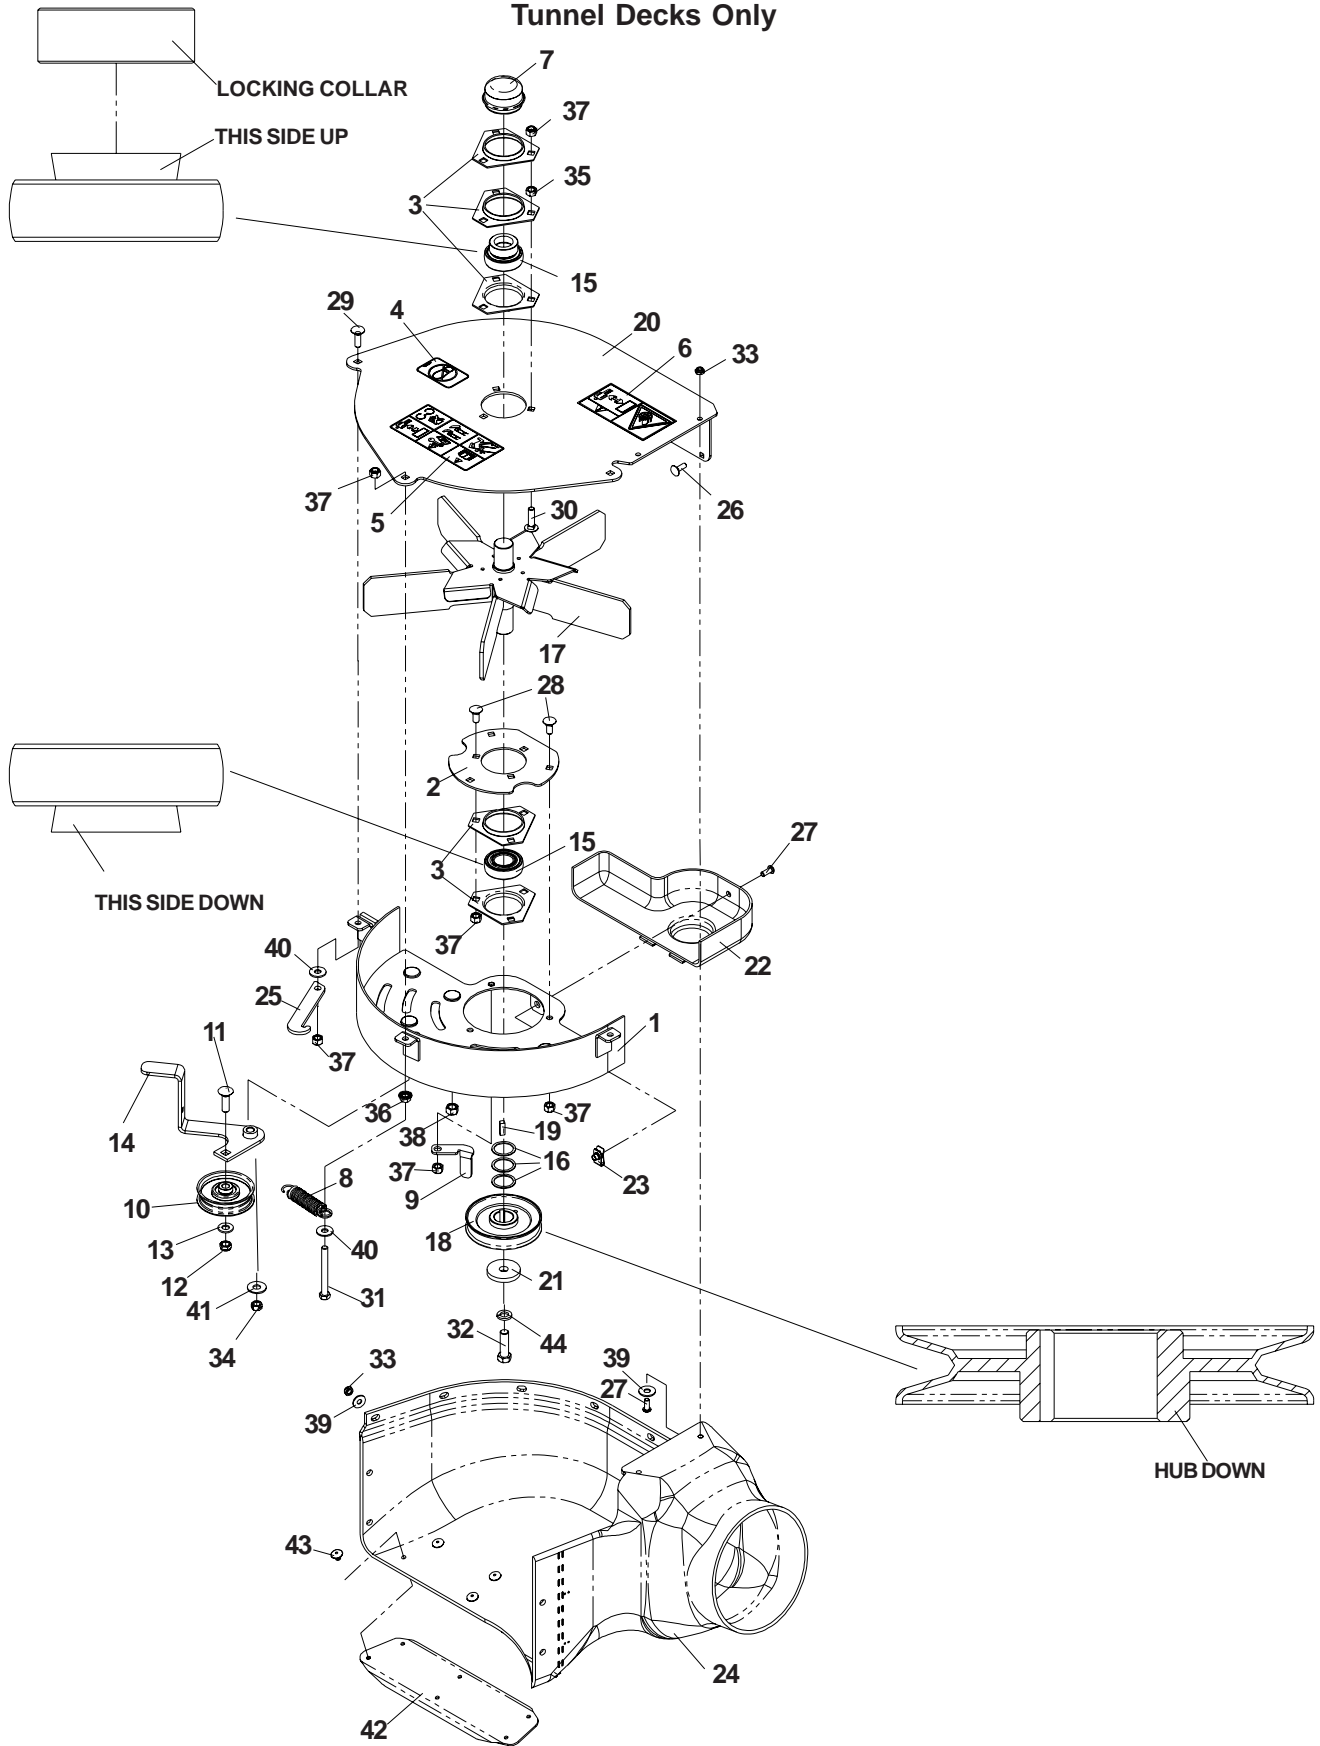

Accessory DFS Collection Blower Assembly

Tunnel Decks Only

Accessory DFS Collection

Blower Assembly

ITEM	PART NO.	QTY	DESCRIPTION
1	539111225	1	FLOOR WELDMENT
2	539111227	1	BEARING PLATE
3	539102691	5	FLANGETTE
4	539105743	1	DECAL, NO STEP
5	539105785	1	DECAL, WARNING
6	539106741	1	DECAL, SERVERING
7	539102535	1	GREASE CAP
8	539916159	1	SPRING
9	539111184	1	BELT GUIDE
10	539106721	1	IDLER
11	539100413	1	RHSNB, 3/8-16 X 1 1/4, GR5
12	539200282	1	NUT, 3/8-16, JAM NYLOC
13	539990122	1	WASHER, 3/8, SAE
14	539111218	1	IDLER ARM
15	539106786	2	BEARING
16	539102244	3	BUSHING, MACHINE, 18 GA
17	539111332	1	FAN WELDMENT
18	539106713	1	SHEAVE, 4"
19	539102067	1	KEY, 1/4" SQ. X 3/4"
20	539111331	1	FAN COVER
21	539106504	1	WASHER, HEAVY
22	539111228	1	PULLEY SHIELD
23	539110813	1	RETAINER, 1/4C, "U" TYPE
24	539111220	1	BLOWER HOUSING
25	539111265	1	KEEPER, IDLER
26	539990074	6	RHSNB, 1/4-20 X 3/4, GR2
27	539111229	3	SCREW, 1/4-20 X 5/8, BTN, SKT HD
28	539880316	7	RHSNB, 5/16 X 3/4
29	539990208	1	RHSNB, 5/16-18 X 1, GR5
30	539100472	3	RHSNB, 5/16C X 1 1/4
31	539101721	1	HCS, 5/16-18 X 2 3/4, GR5
32	539100141	1	HCS, 7/16-20 X 1 1/2, GR5
33	539108120	8	NUT, 1/4C, THIN NYLOC
34	53999184	1	NUT, 5/16C, CENTERLOCK
35	539990196	3	NUT, 5/16C
36	539990585	1	NUT, 5/16C
37	539990717	12	NUT, 5/16C, NYLOC
38	539976979	4	NUT, 3/8C, NYLOC
39	539990598	8	WASHER, 1/4
40	539990692	2	WASHER, 5/16
41	539990517	1	WASHER, 3/8
42	539111340	1	BLOWER SUPPORT
43	539102744	6	RIVET
44	539990247	1	LOCKWASHER, 7/16