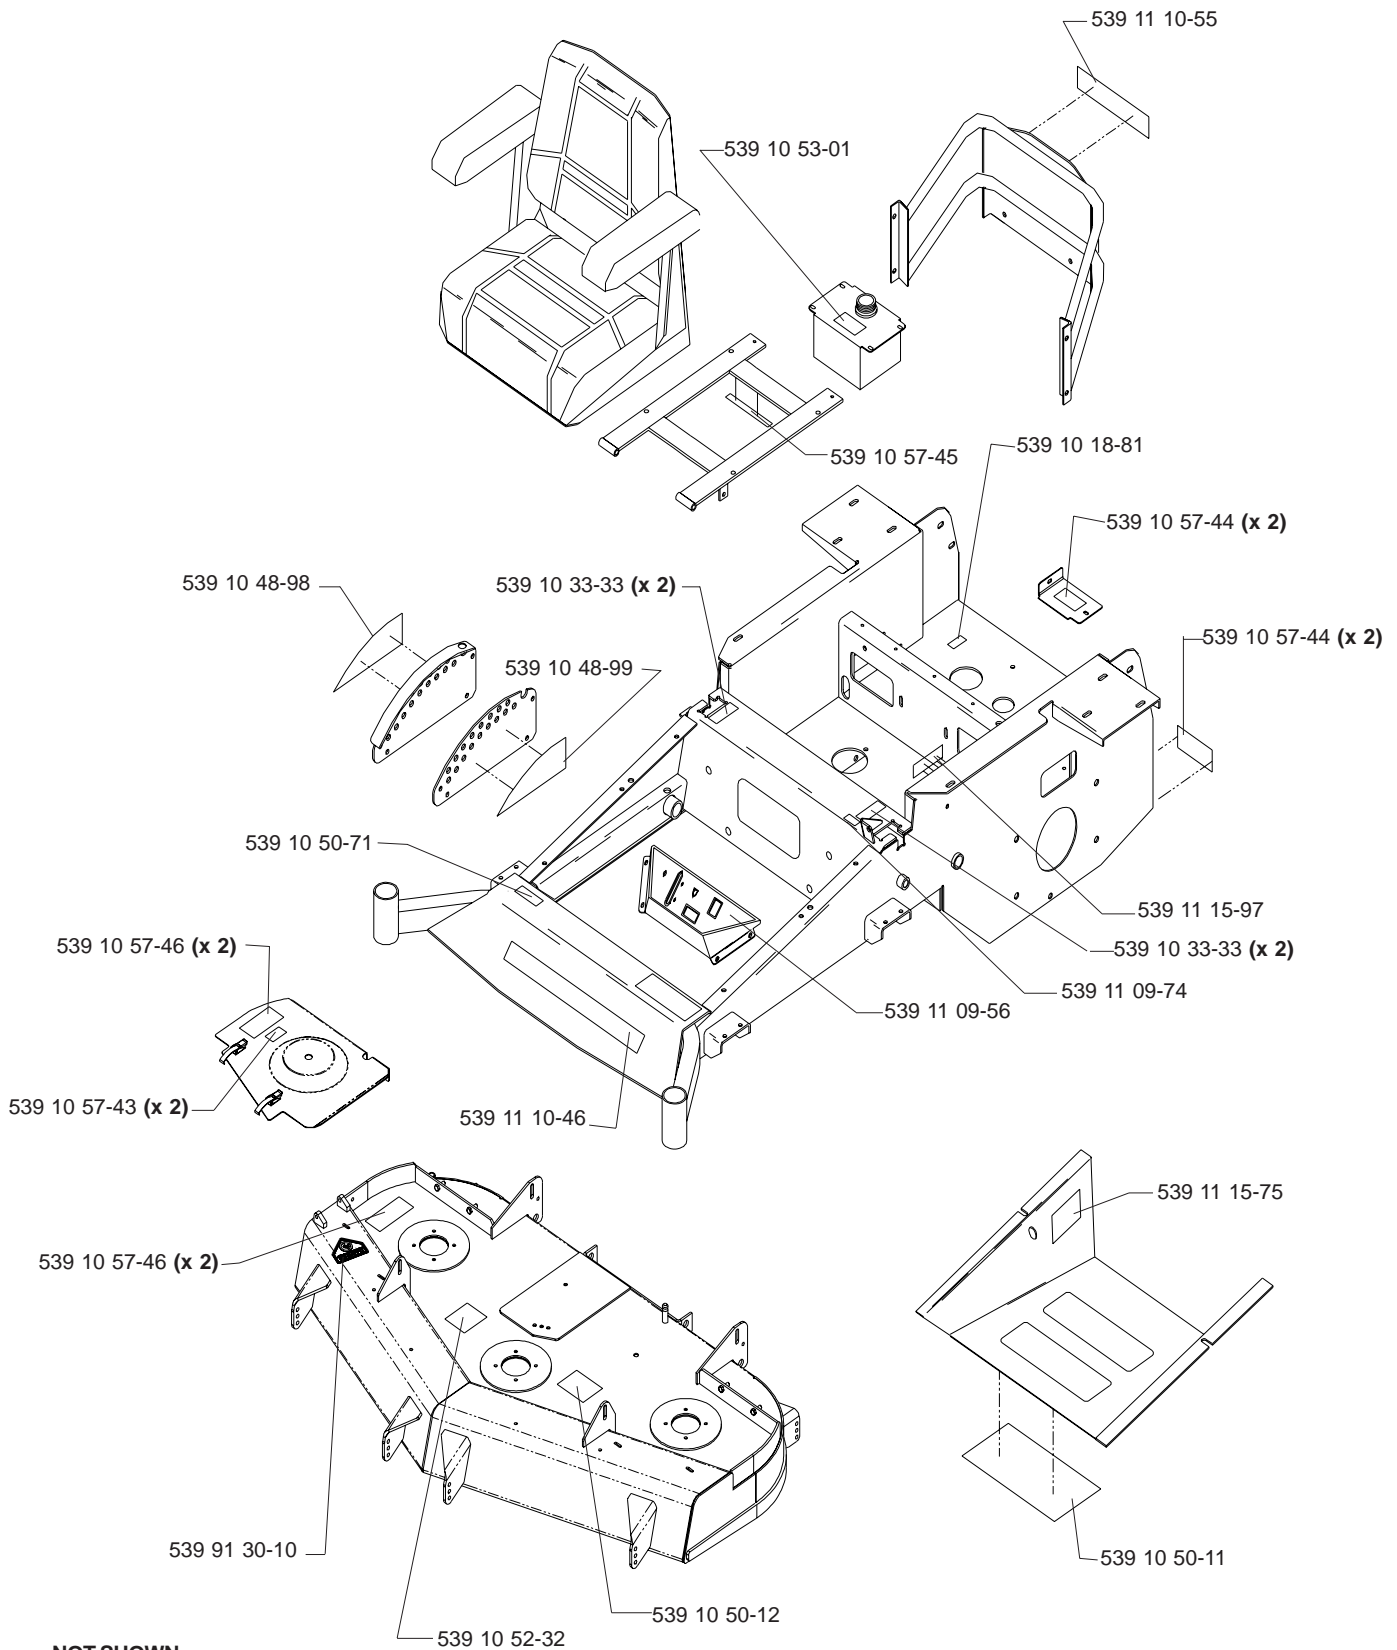

52" & 61" Combi Deck Struts & Debris Guard

52" Combi Deck Struts & Debris Guard

ITEM	PART NO.	QTY.	DESCRIPTION
1	539 112638	1	SHIELD, LEFT
2	539 112640	1	SHIELD, RIGHT
3	539 112643	1	SHIELD SECTION
4	539 113344	2	STRAP
5	506 916201	12	NUT
6	725 245151	17	M8 X 1.25 X 20MM
7	734 116301	15	WASHER
8	539 112610	2	STRUT
9	539 112642	1	DEFLECTOR
10	539 112644	1	DEFLECTOR FLAP
11	732 211801	5	NUT, M8

Fuel Assembly

Seat Assembly

539 10 78-59 1 SEAT BELT (NOT SHOWN)

Wiring Assembly

ROPS

Decal Assembly

NOT SHOWN:

- 539 10 01-28 DECAL, EXHAUST ON ENGINE
- 539 11 02-78 DECAL, 80dba
- 539 11 02-79 DECAL, ECM