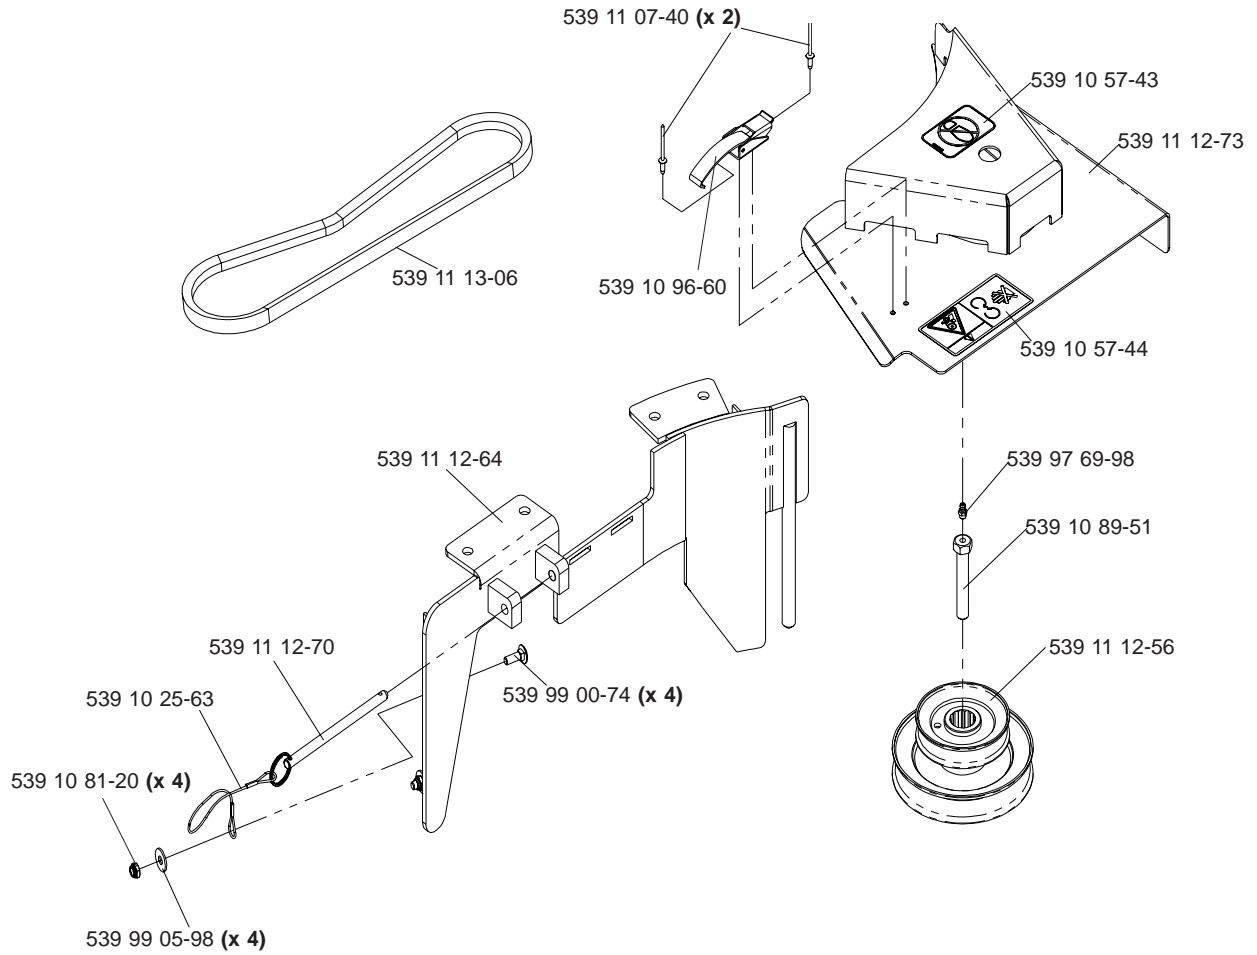

Accessory HCS13 Drive Kit

539 11 12-77 - 52 INCH DECK

Tunnel Decks Only