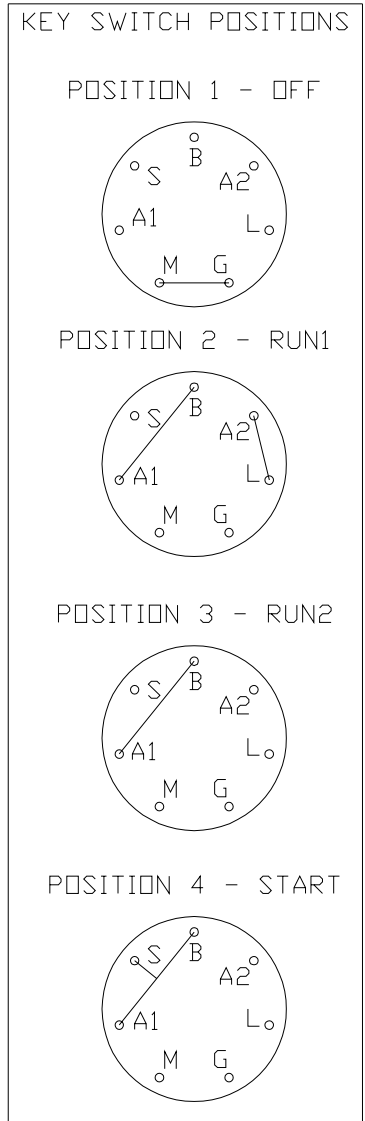

WIRING DIAGRAMS

WIRING DIAGRAMS

NOTES:

1. SEAT UNOCCUPIED
2. BRAKE SWITCH IN OFF POSITION
3. MOTION CONTROL LEVERS OUT
4. PTO IN OFF POSITION

PARTS DESCRIPTION

539 02 02-55	WEIGHT BAR, FRONT, 52" & 61"	539 10 25-35	GREASE CAP
539 02 09-21	WEIGHT BAR, FRONT, 72"	539 10 25-43	BEARING W/CUP
539 09 70-76	HOSE CLAMP 6"-& 7"	539 10 25-63	LANYARD
539 10 01-28	DECAL, EXHAUST ON ENGINE	539 10 25-82	WHIZ NUT, 7/16C
539 10 01-41	HCS, 7/16-20 X 1 1/2, GR5	539 10 25-87	BUMPER
539 10 01-52	KEY 1/4 SQ.	539 10 25-92	GRIP
539 10 03-41	BLADE, 18"	539 10 25-93	WASHER, 3/8, SPRING
539 10 04-13	RHSNB, 3/8-16 X 1 1/4, GR5	539 10 26-06	FILTER
539 10 04-72	RHSNB, 5/16C X 1 1/4	539 10 26-12	HCS, 3/8-16 X 2 3/4, GR5
539 10 10-50	GRIP	539 10 26-17	#10-24 X 7/8 SCREW
539 10 10-58	SPRING	539 10 26-19	STRUT PIN, 52"/61" DECKS
539 10 10-80	SWITCH, N.C.	539 10 26-41	LIFT CHAIN
539 10 11-51	RETAINING RING, 7/8	539 10 26-43	ANTI-SCALP ROLLER
539 10 11-65	FILTER HEAD	539 10 26-50	HOSE BARB
539 10 11-73	LUG NUT 1/2F	539 10 26-78	TAPPED PLATE
539 10 11-75	HCS, 7/16-14 X 1 1/2, GR5	539 10 26-79	FUEL VALVE
539 10 11-76	PULLEY	539 10 26-91	FLANGETTE
539 10 11-77	KEY 5mm SQ.	539 10 26-98	BUSHING
539 10 12-02	CAP, HYDRAULIC	539 10 27-32	THROTTLE CABLE
539 10 12-32	FLANGE BUSHING	539 10 27-33	CHOKE CONTROL
539 10 12-37	F6400-8-8-0	539 10 27-44	RIVET, 3/16 X 1/4
539 10 12-38	F6801-6-6-0	539 10 27-54	HCS, 3/8-16 X 3 1/2, GR8
539 10 13-31	NUT, 1/2C, NYLOC	539 10 27-57	CABLE, POSITIVE
539 10 13-32	HCS, 1/2C X 2 3/4	539 10 27-58	NEGITIVE CABLE
539 10 13-63	CLAMP	539 10 27-59	INSULATOR
539 10 14-74	ZERK	539 10 28-17	SPRING
539 10 14-85	BLADE, MULCH, 18"	539 10 28-45	SPRING
539 10 17-14	SOLINOID	539 10 28-51	SEAL
539 10 17-21	HCS, 5/16-18 X 2 3/4, GR5	539 10 28-52	NUT 1.0 CASTLE
539 10 17-33	BLADE, 21"	539 10 28-77	CLAMP
539 10 17-68	PTO SWITCH	539 10 28-89	COTTER PIN 1/8 X 2
539 10 17-71	7.5 AMP 32V ATO FUSE	539 10 29-14	RELAY
539 10 18-02	7/8 E - RING	539 10 29-98	FRICITION WASHER
539 10 18-81	DECAL, PROP 65	539 10 30-03	KNOB
539 10 19-49	E-RING, 1/2"	539 10 31-14	7/8 "O" RING
539 10 19-82	EYE BOLT	539 10 31-15	3/4 "O" RING
539 10 20-49	CLEVIS PIN	539 10 31-17	3/8 "O" RING
539 10 20-67	KEY, 1/4" SQ. X 3/4"	539 10 31-18	3/8 "O" RING FLARE
539 10 20-86	20.0 AMP 32V ATO FUSE	539 10 31-19	3/8 "O" RING FLARE
539 10 20-93	BLADE, MULCH, 21"	539 10 32-30	IDLER ARM
539 10 22-36	SUPPORT PLATE	539 10 32-56	SPRING
539 10 22-43	SUPPORT WASHER	539 10 32-57	IDLER PULLEY
539 10 22-44	BUSHING, MACHINE, 18 GA	539 10 32-58	IDLER PULLEY (TALL)
539 10 23-35	HCS 5/16 X 4.0	539 10 32-95	IDLER BUSHING
539 10 23-96	FITTING, STRAIGHT	539 10 32-99	HCS, 5/8-18 X 1 1/4, GR5
539 10 24-36	12V BATTERY, DRY	539 10 33-00	ZERK
539 10 24-54	E-RING, 3/4	539 10 33-03	PAD
539 10 24-55	CLEVIS PIN	539 10 33-16	F6400-6-6-0
539 10 25-02	STUD	539 10 33-33	DECAL, MOTION CONTROL
539 10 25-15	GRIP	539 10 34-27	PIVOT BUSHING
539 10 25-19	BUSHING	539 10 34-33	HCS, 1/2C X 3 1/4, GR5
539 10 25-26	HITCH PIN	539 10 35-34	PIN MT.,UPPER