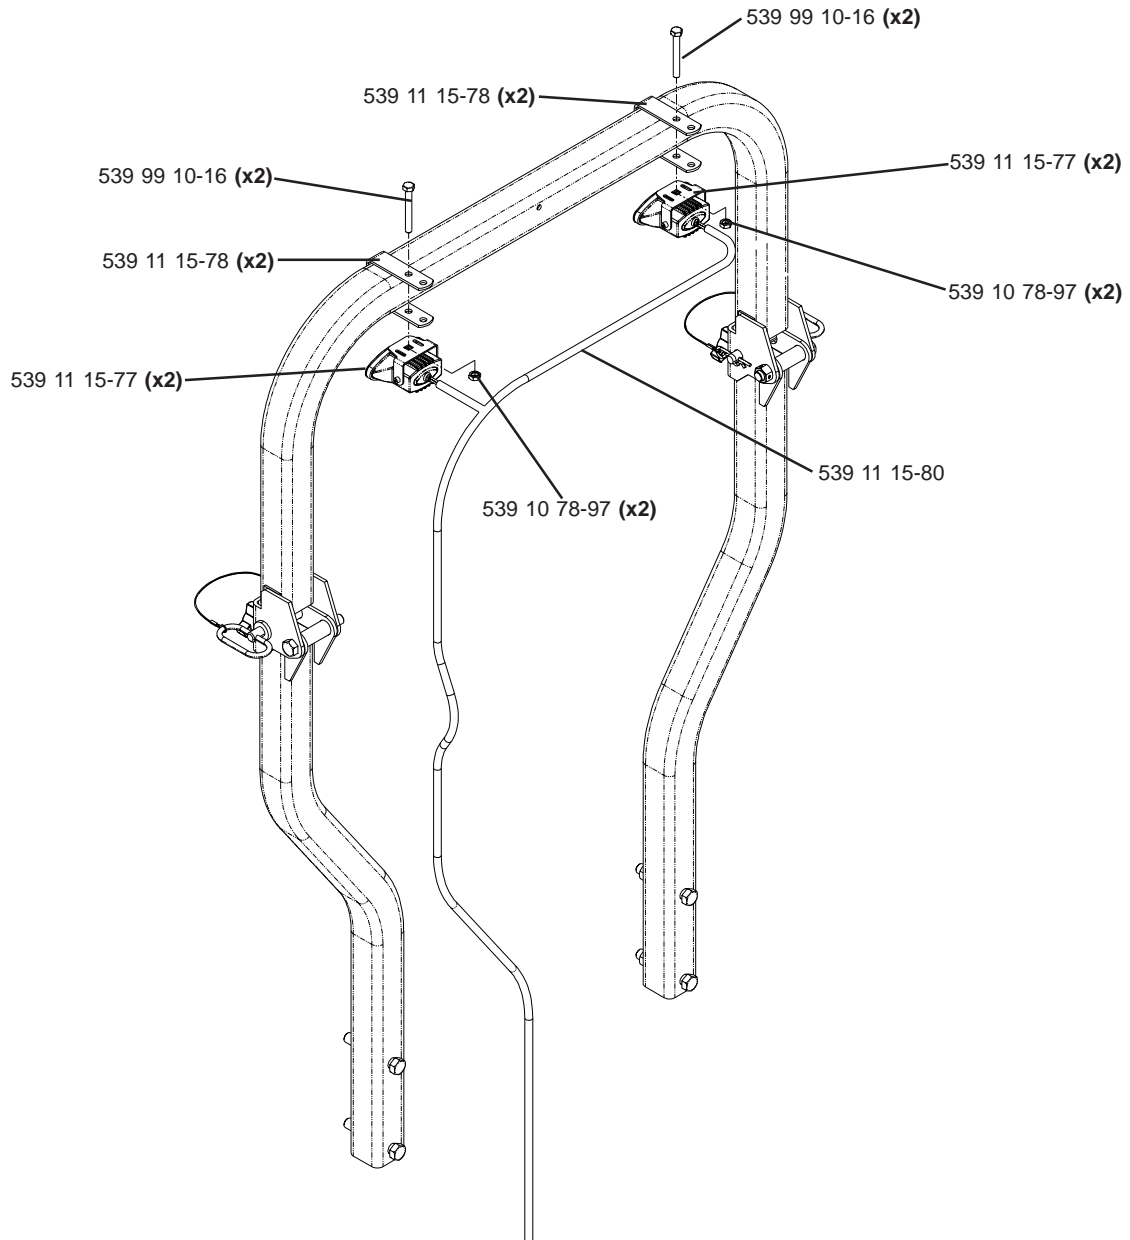

Tunnel Decks Only

Accessory Baffle Kits

Tunnel Decks Only

Accessory Light Kit Part No. 111579

NOT SHOWN:

539 97 68-56 (x16) WIRE TIES

539 11 18-15 REPLACEMENT BULB, 12V, 35 WATT (NOT INCLUDED IN KIT)

Accessory DFS Collection Hardware Kit

Tunnel Decks Only

ITEM	PART NO.	QTY	DESCRIPTION
1	539 101331	10	NUT, 1/2-13, NYLOC
2	539 102563	2	LANYARD
3	539 111192	2	HAIRPIN
4	539 111206	2	HITCH PIN
5	539 111215	2	SUPPORT BRACKET
6	539 976979	4	NUT, 3/8-16, NYLOC
7	539 990563	4	HCS, 3/8-16 X 1, GR5
8	539 990622	10	BOLT, 1/2-13 X 1 1/4, WHIZLK
	539 990655	2	HCS, 3/8-16 X 1 1/2, GR5 (NOT SHOWN)
	539 990627	1	HCS, 5/16-18 X 1 1/4, GR5 (NOT SHOWN)
	539 990692	2	WASHER, 5/16 (NOT SHOWN)
	539 990717	1	NUT, 5/16-18, NYLOC (NOT SHOWN)