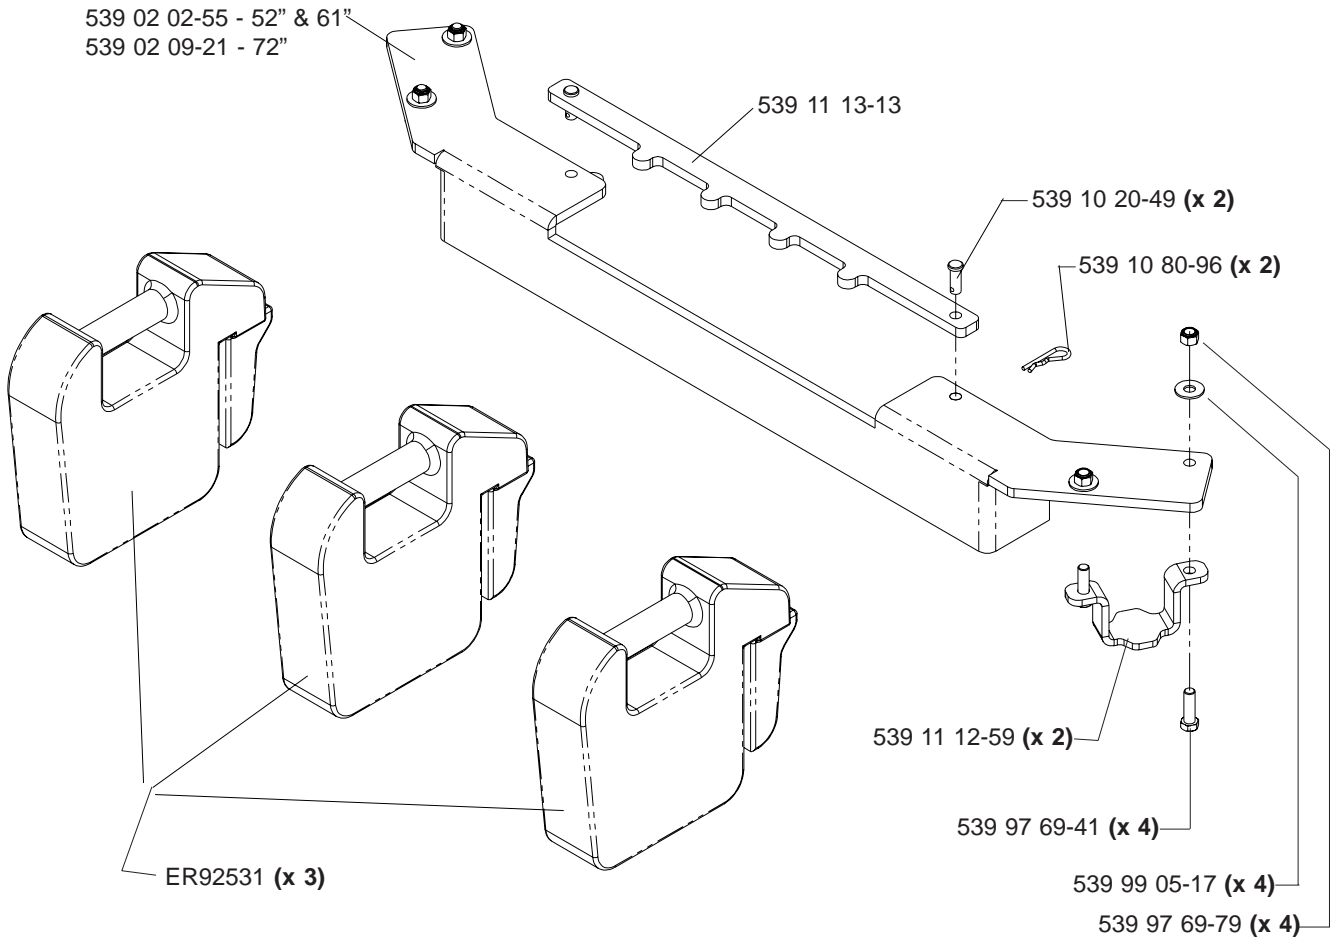

Accessory HCS13 Weight Kit

Tunnel Decks Only