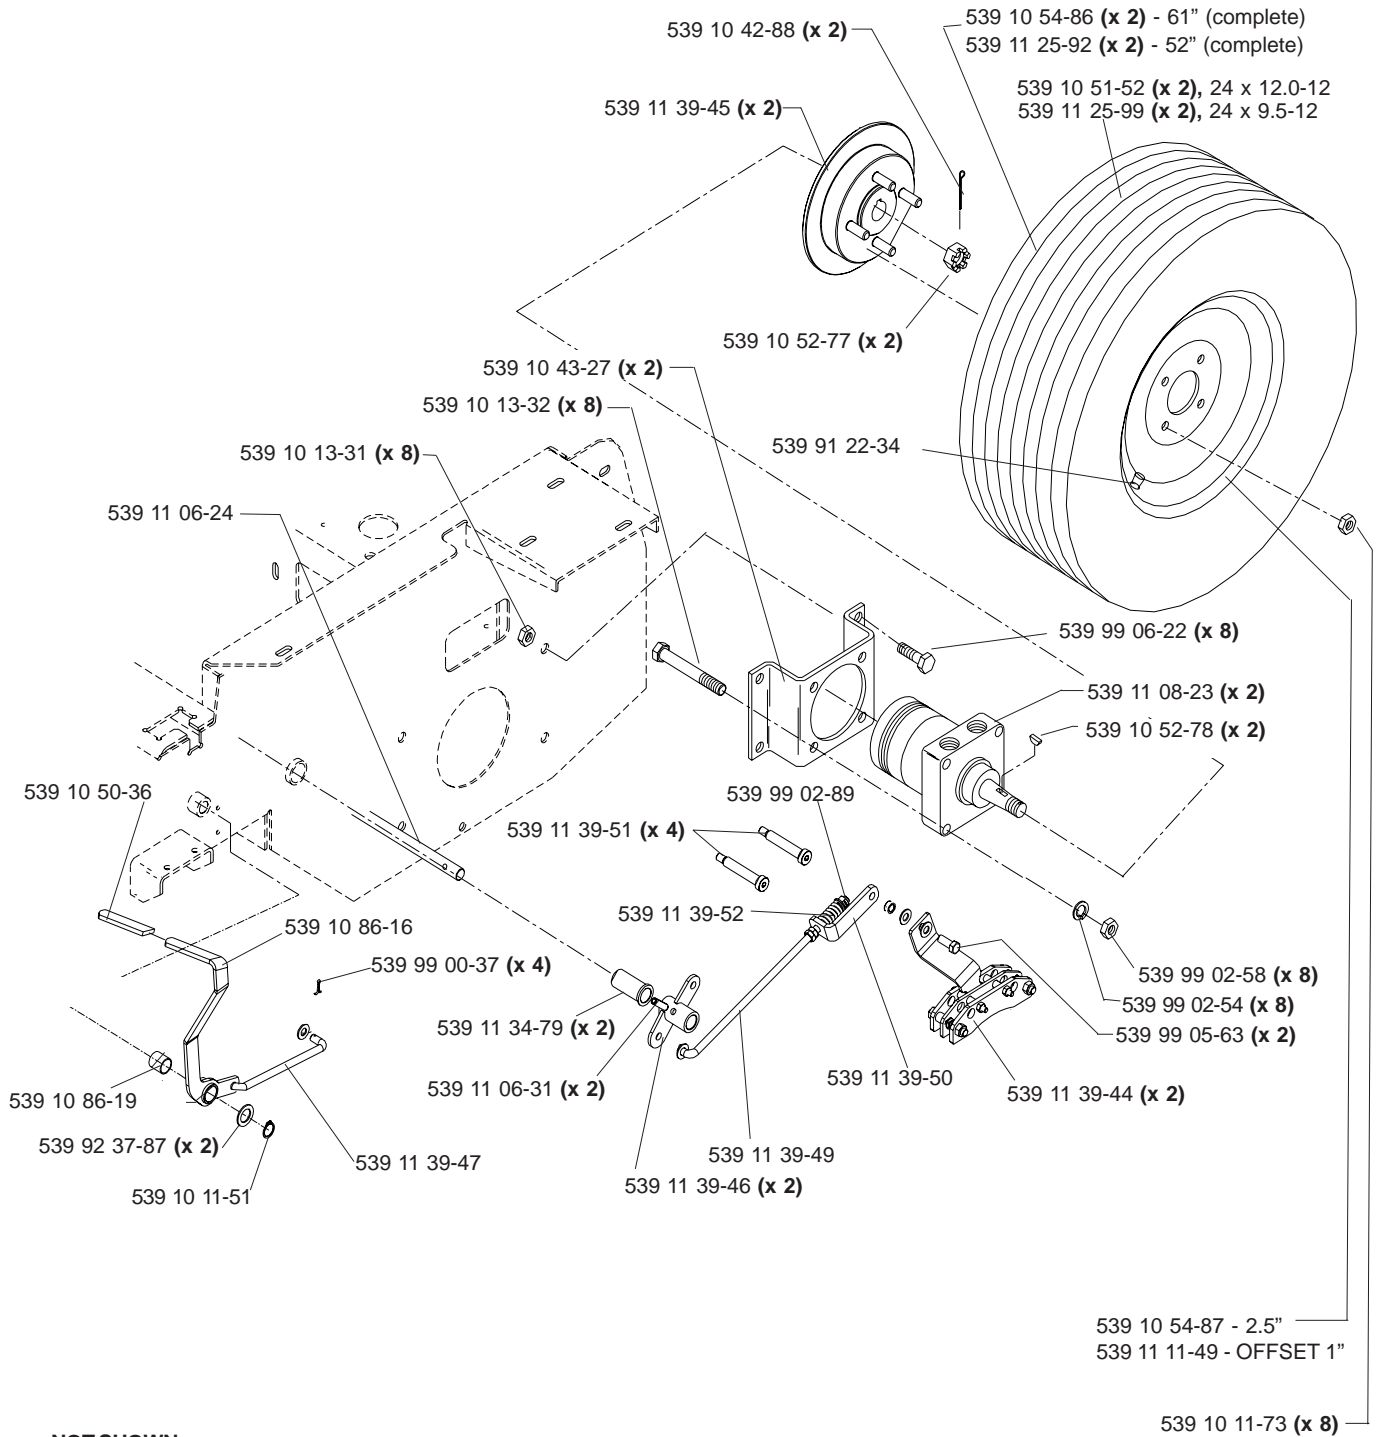

Park Brake Assembly

NOT SHOWN:
539 11 39-48 BRAKE PLATE, QTY 2