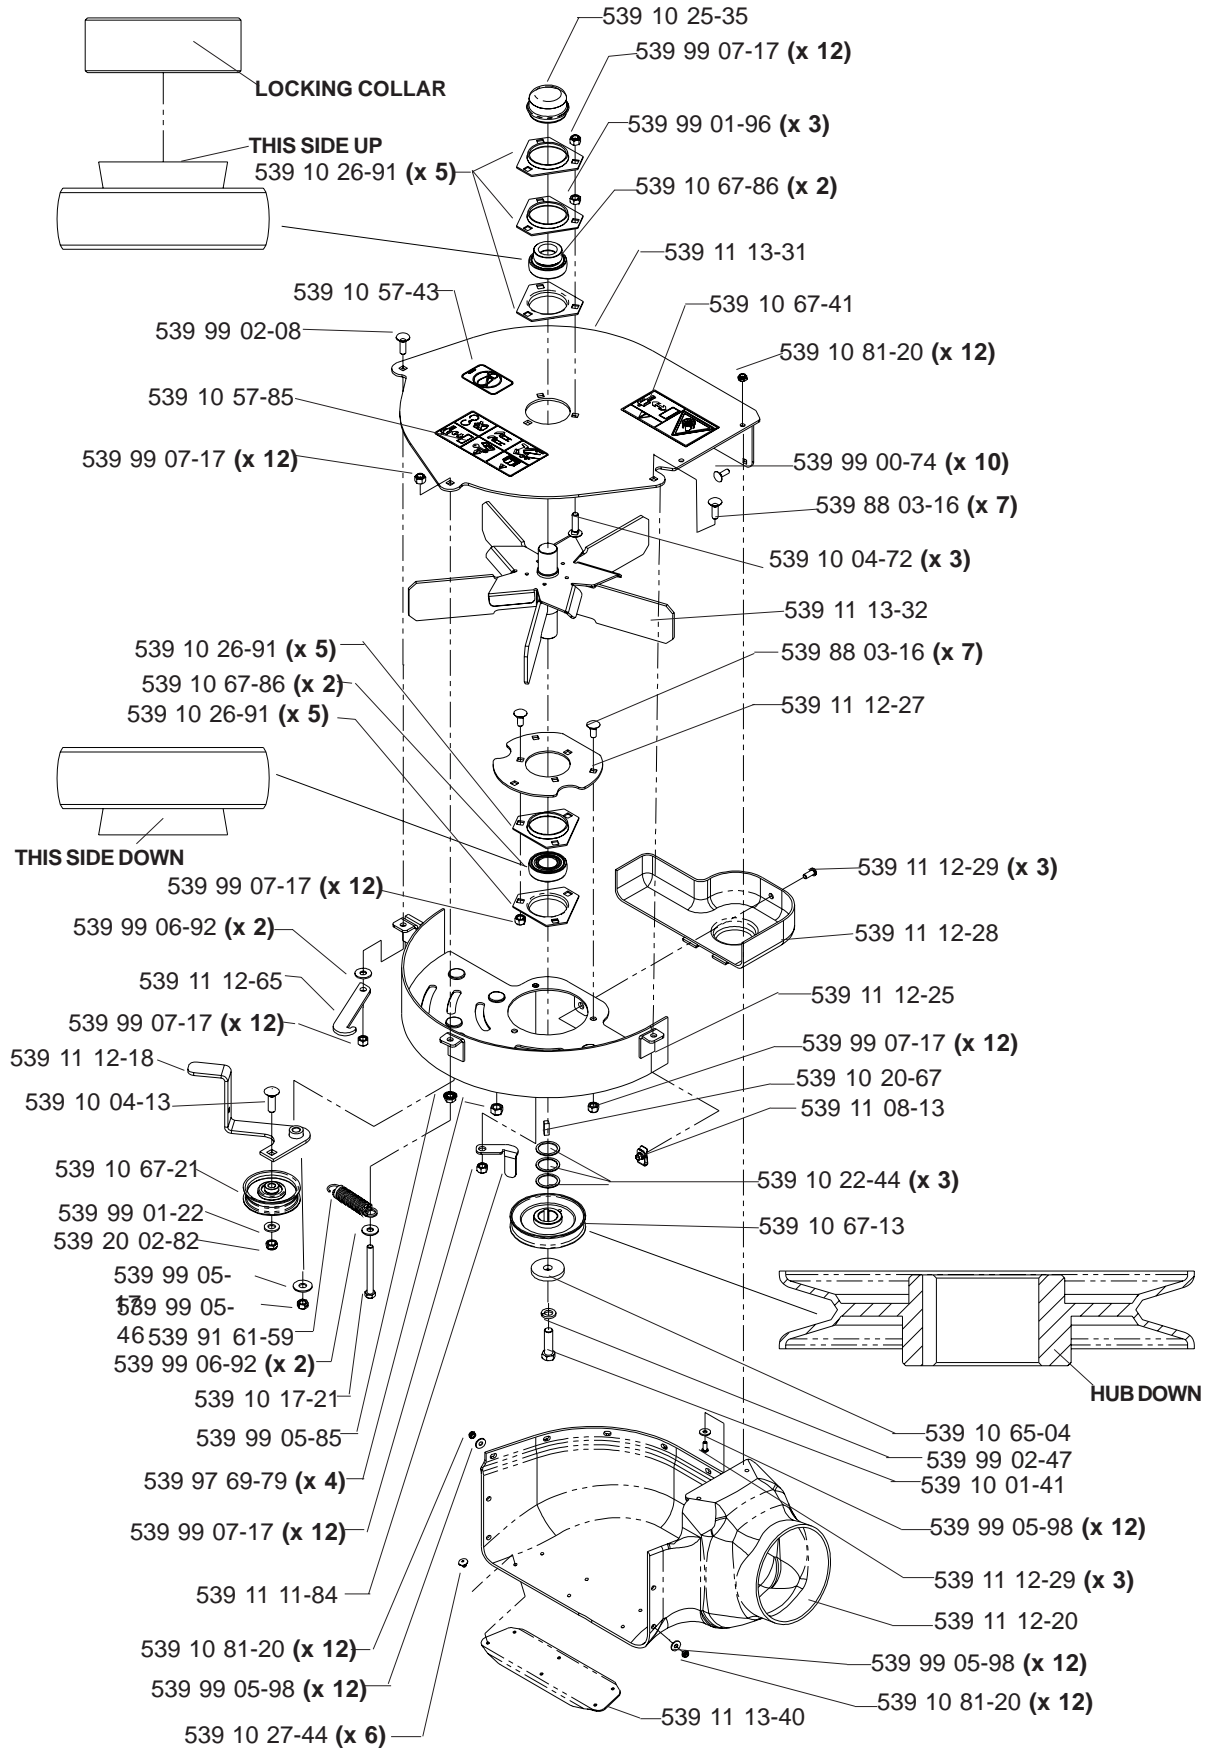

Accessory HCS13 Collection Blower 52" & 61" Tunnel Decks Only