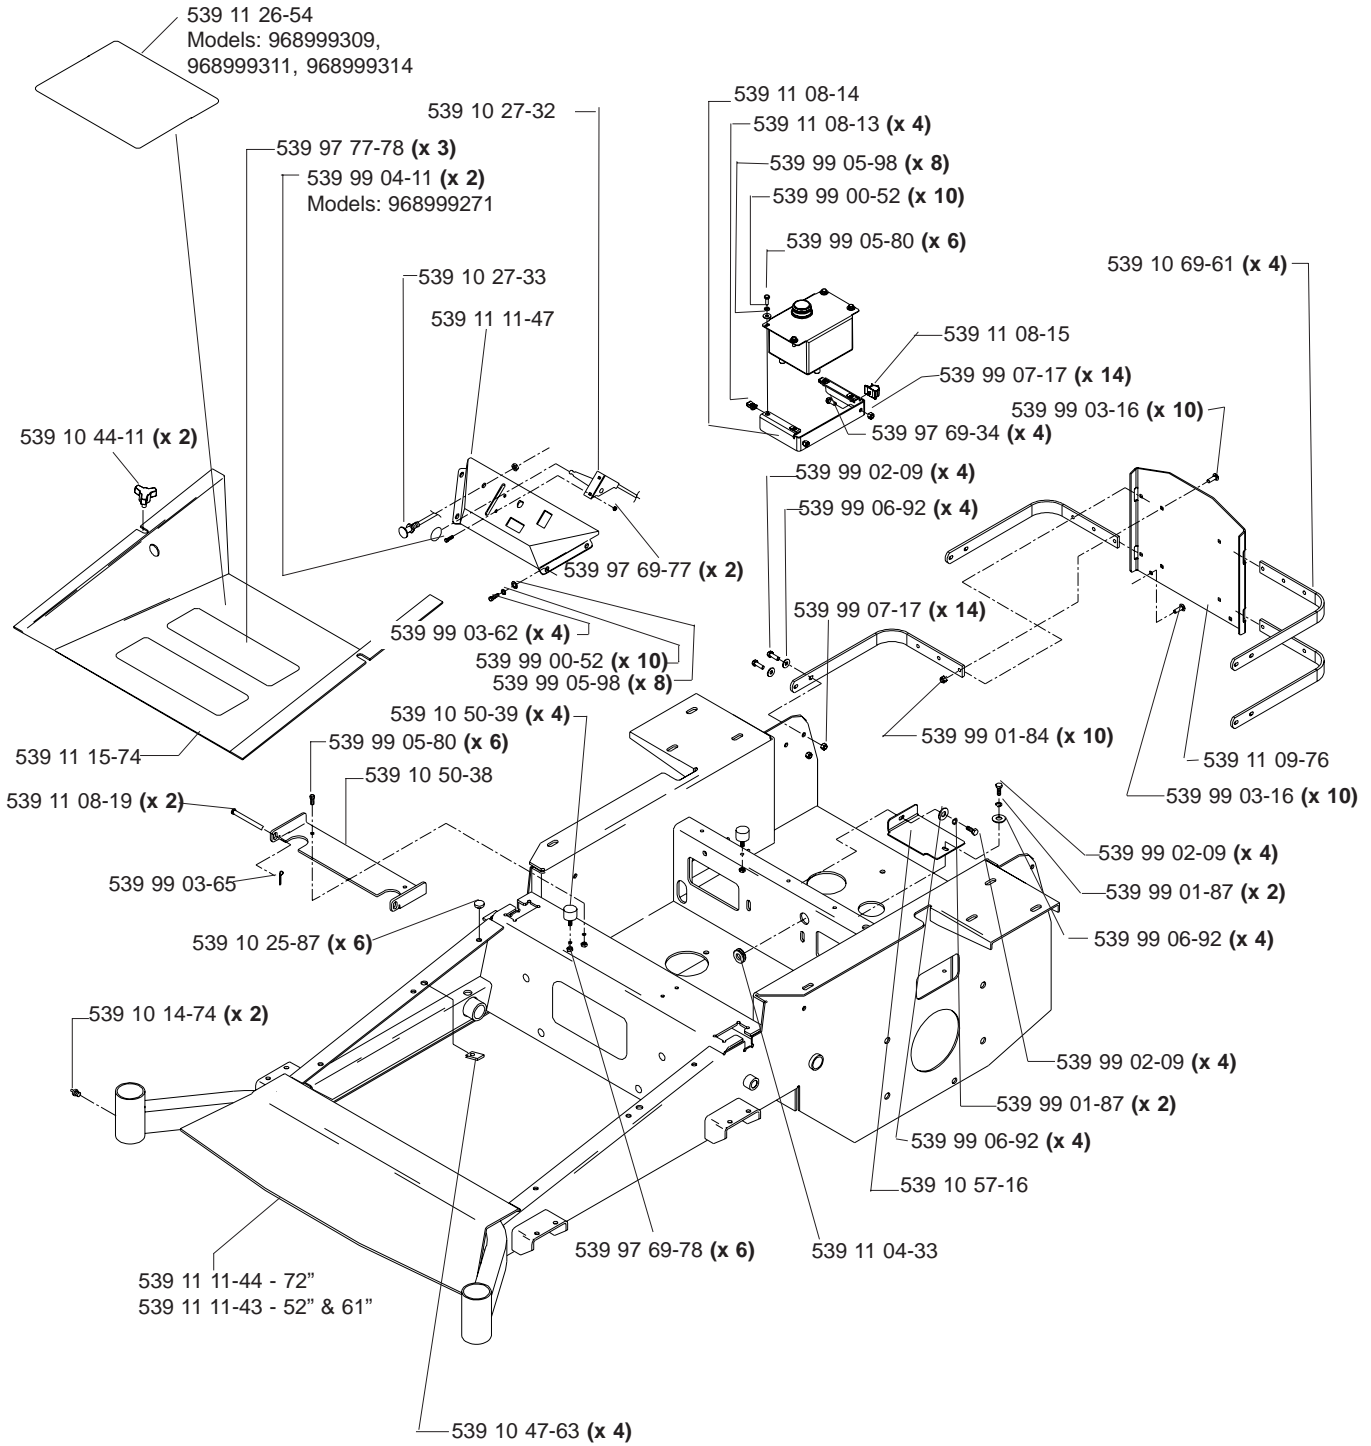

Parts manual
LZ30XP / 968999529

Please read the operator's manual carefully and make sure
you understand the instructions before using the machine.

English

TABLE OF CONTENTS

MAIN FRAME ASSEMBLY	4
KOHLER ENGINE ASSEMBLY	6
MOTION CONTROL ASSEMBLY	7
DECK LIFT ASSEMBLY	8
PARK BRAKE ASSEMBLY	9
HYDRAULIC SYSTEM ASSEMBLY	10
52" FRONT DECK ASSEMBLY	11
61" FRONT DECK ASSEMBLY	12
CASTER ASSEMBLIES	13
52" COMBI DECK ASSEMBLY	14
61" COMBI DECK ASSEMBLY	16
52" & 61" COMBI DECK STRUTS & DEBRIS GUARD	18
FUEL ASSEMBLY	20
SEAT ASSEMBLY	21
WIRING ASSEMBLY	22
ROPS	23
DECAL PLACEMENT ASSEMBLY	24
ACCESSORIES:	
HCS13 COLLECTION SYSTEM	25-32
MULCH KITS	33
BAFFLE KITS	34
LIGHT KIT	35
DFS COLLECTION SYSTEM	36-44
WIRING DIAGRAMS	46-47
PARTS DESCRIPTION	48-52

Main Frame Assembly

NOT SHOWN:

539 11 26-56 FOOT REST PAD, MODELS: 968999309, 968999311, 968999314

Main Frame Assembly

539 10 59-74 (x 3) - RUBBER GROMMET (NOT SHOWN)

Kohler Engine Assembly

539 10 27-33 CHOKE CONTROL (NOT SHOWN)
 539 10 44-16 KOHLER PIGTAIL (NOT SHOWN)