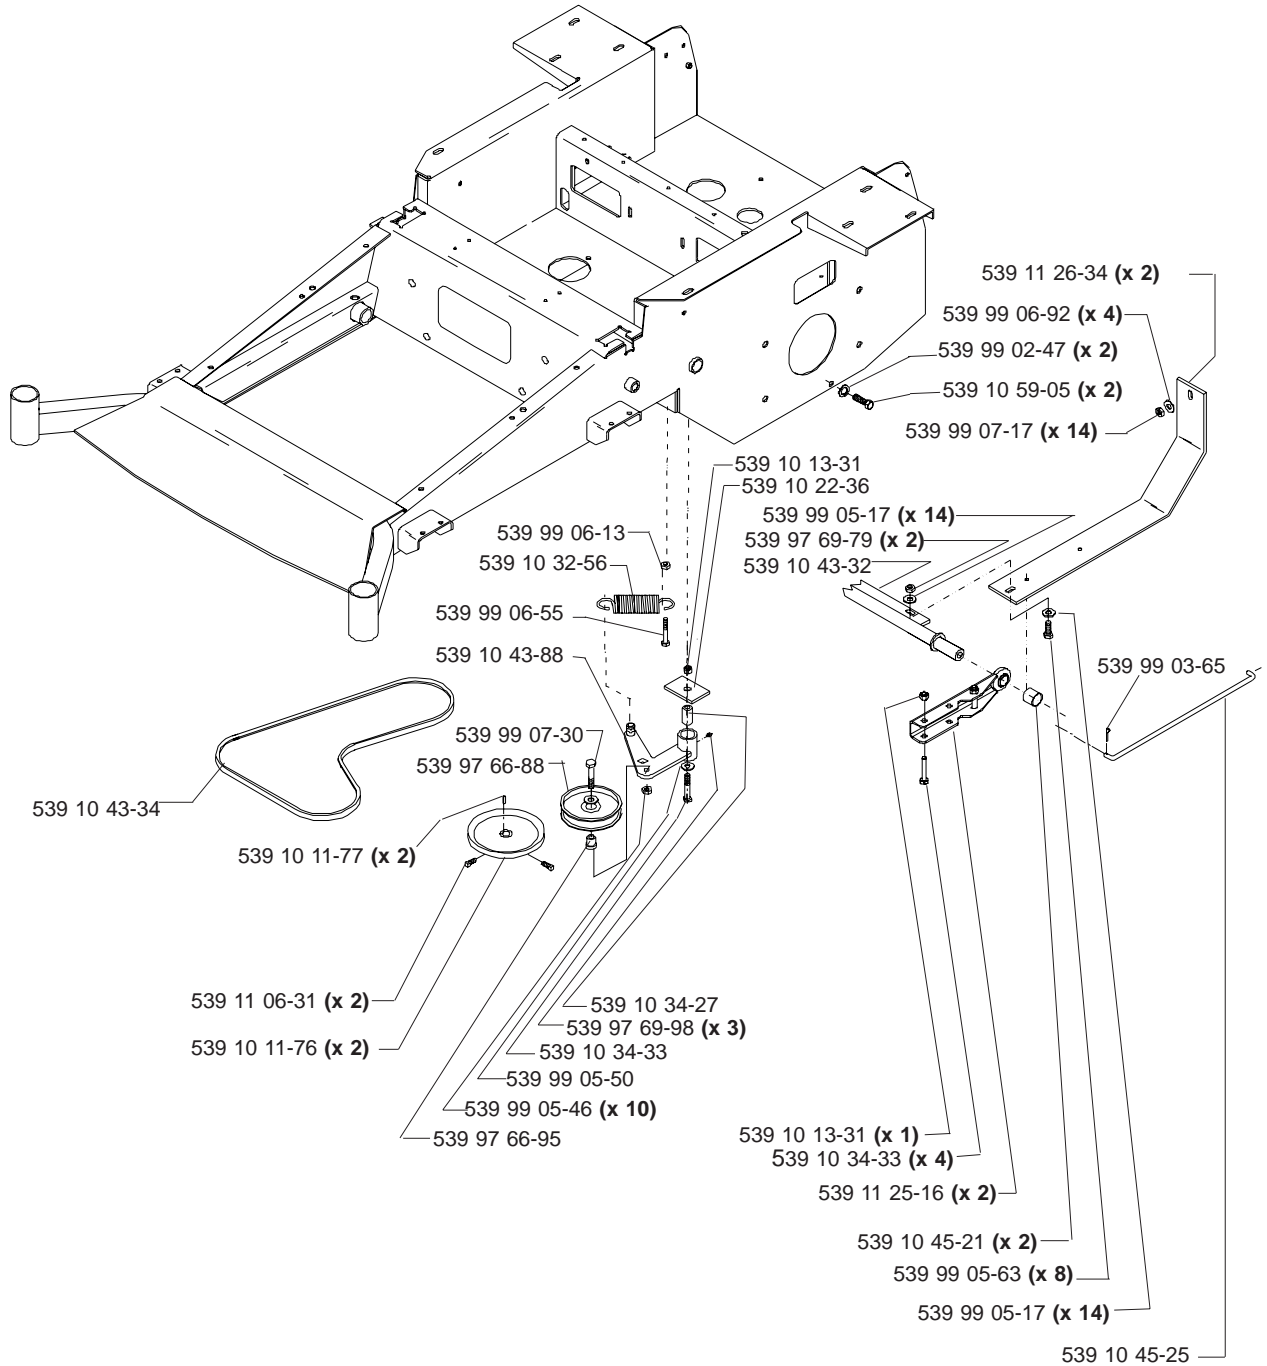

Parts manual
LZ30XP / 968999529

Please read the operator's manual carefully and make sure
you understand the instructions before using the machine.

English

TABLE OF CONTENTS

MAIN FRAME ASSEMBLY	4
KOHLER ENGINE ASSEMBLY	6
MOTION CONTROL ASSEMBLY	7
DECK LIFT ASSEMBLY	8
PARK BRAKE ASSEMBLY	9
HYDRAULIC SYSTEM ASSEMBLY	10
52" FRONT DECK ASSEMBLY	11
61" FRONT DECK ASSEMBLY	12
CASTER ASSEMBLIES	13
52" COMBI DECK ASSEMBLY	14
61" COMBI DECK ASSEMBLY	16
52" & 61" COMBI DECK STRUTS & DEBRIS GUARD	18
FUEL ASSEMBLY	20
SEAT ASSEMBLY	21
WIRING ASSEMBLY	22
ROPS	23
DECAL PLACEMENT ASSEMBLY	24
ACCESSORIES:	
HCS13 COLLECTION SYSTEM	25-32
MULCH KITS	33
BAFFLE KITS	34
LIGHT KIT	35
DFS COLLECTION SYSTEM	36-44
WIRING DIAGRAMS	46-47
PARTS DESCRIPTION	48-52

Main Frame Assembly

NOT SHOWN:

539 11 26-56 FOOT REST PAD, MODELS: 968999309, 968999311, 968999314

Main Frame Assembly

539 10 59-74 (x 3) - RUBBER GROMMET (NOT SHOWN)

Kohler Engine Assembly

539 10 27-33 CHOKE CONTROL (NOT SHOWN)
 539 10 44-16 KOHLER PIGTAIL (NOT SHOWN)