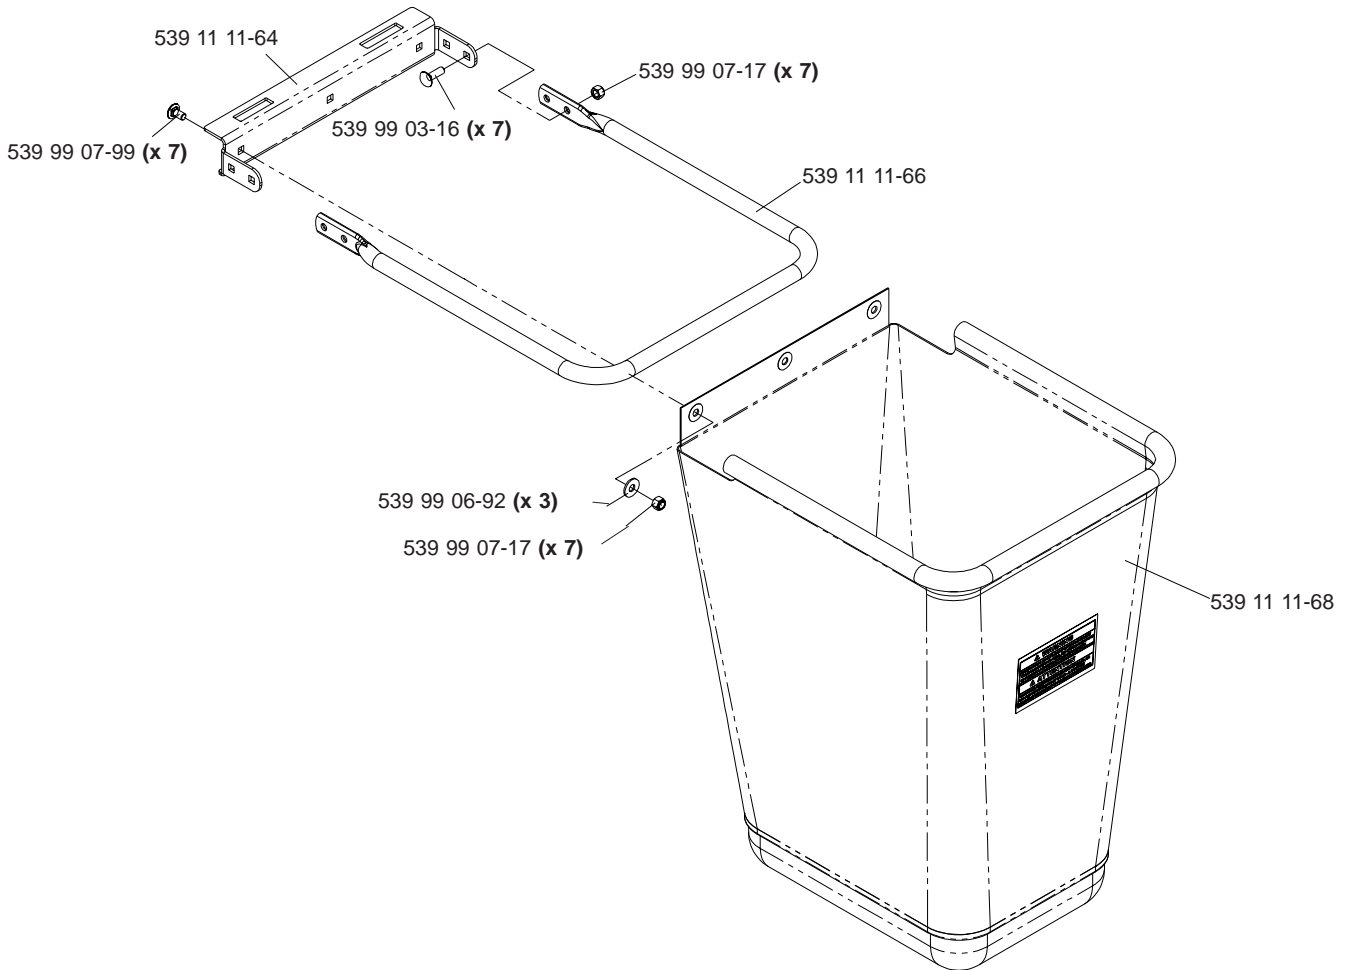

Accessory HCS13 Bag Assembly

Tunnel Decks Only