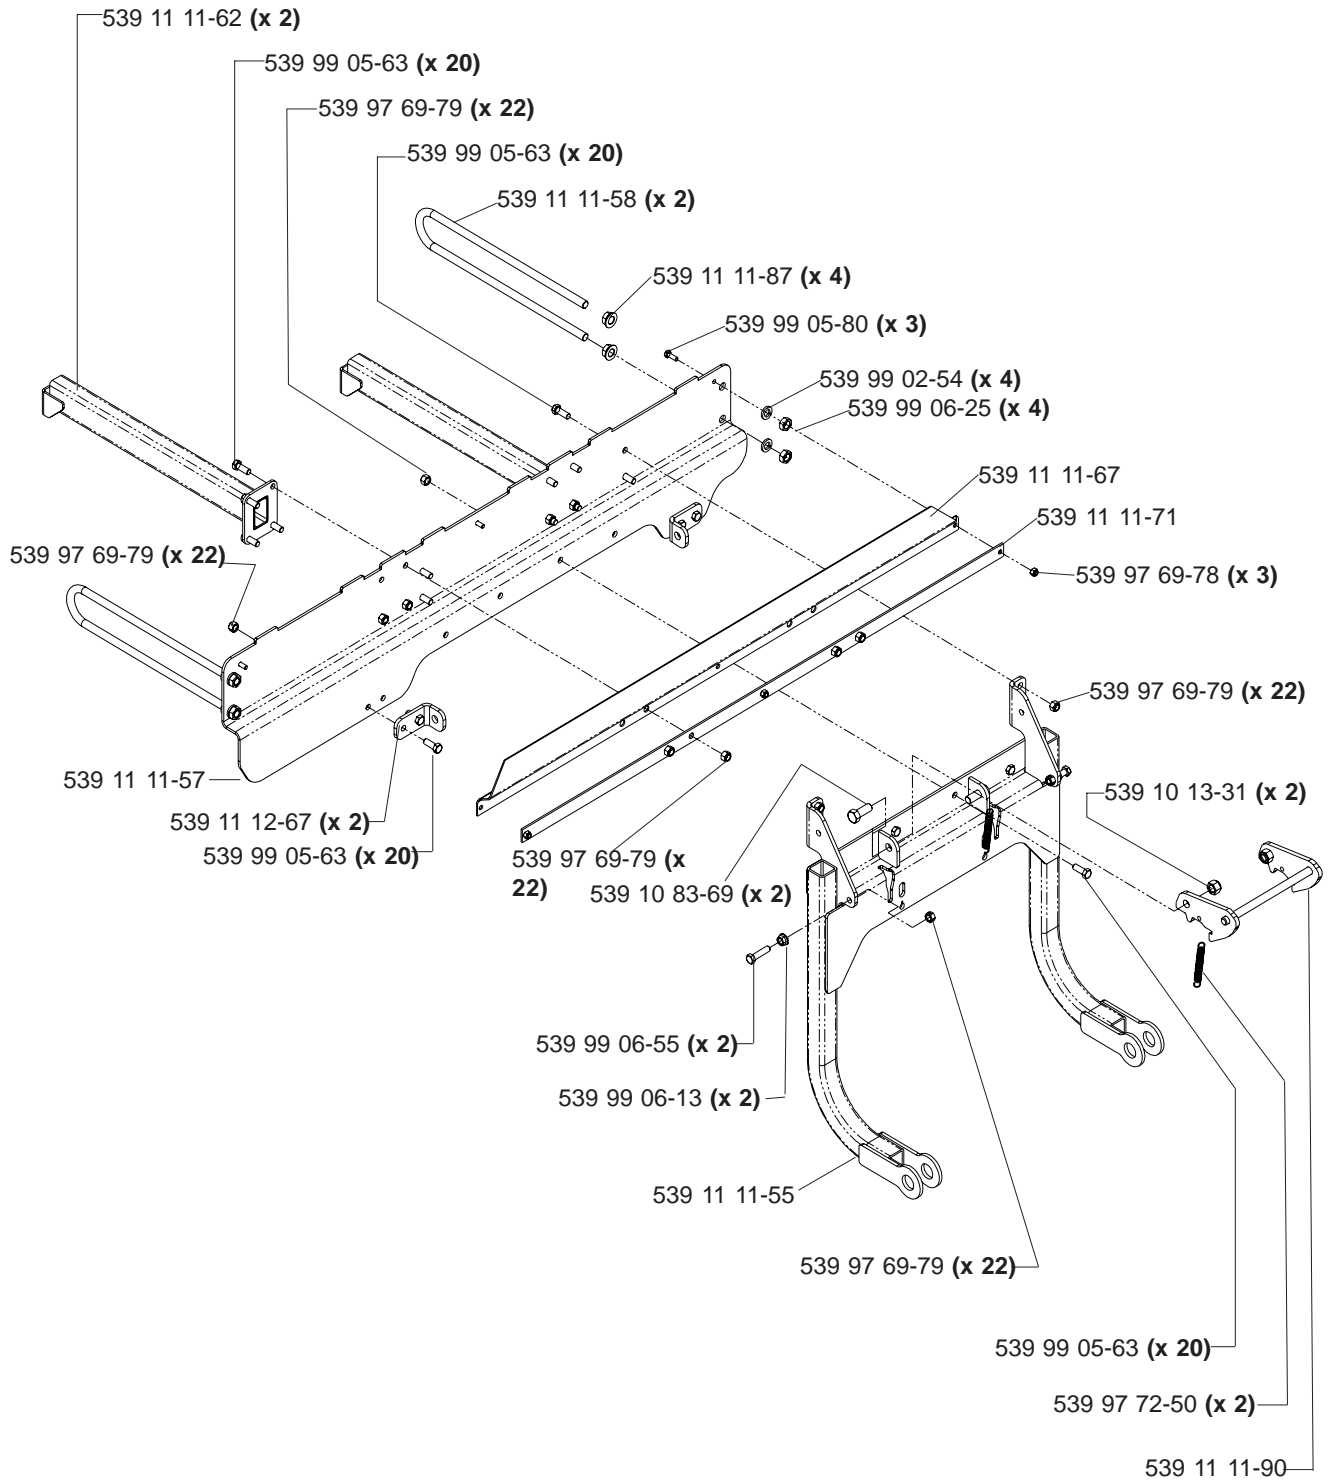

Accessory HCS13 Collection Hitch

Tunnel Decks Only