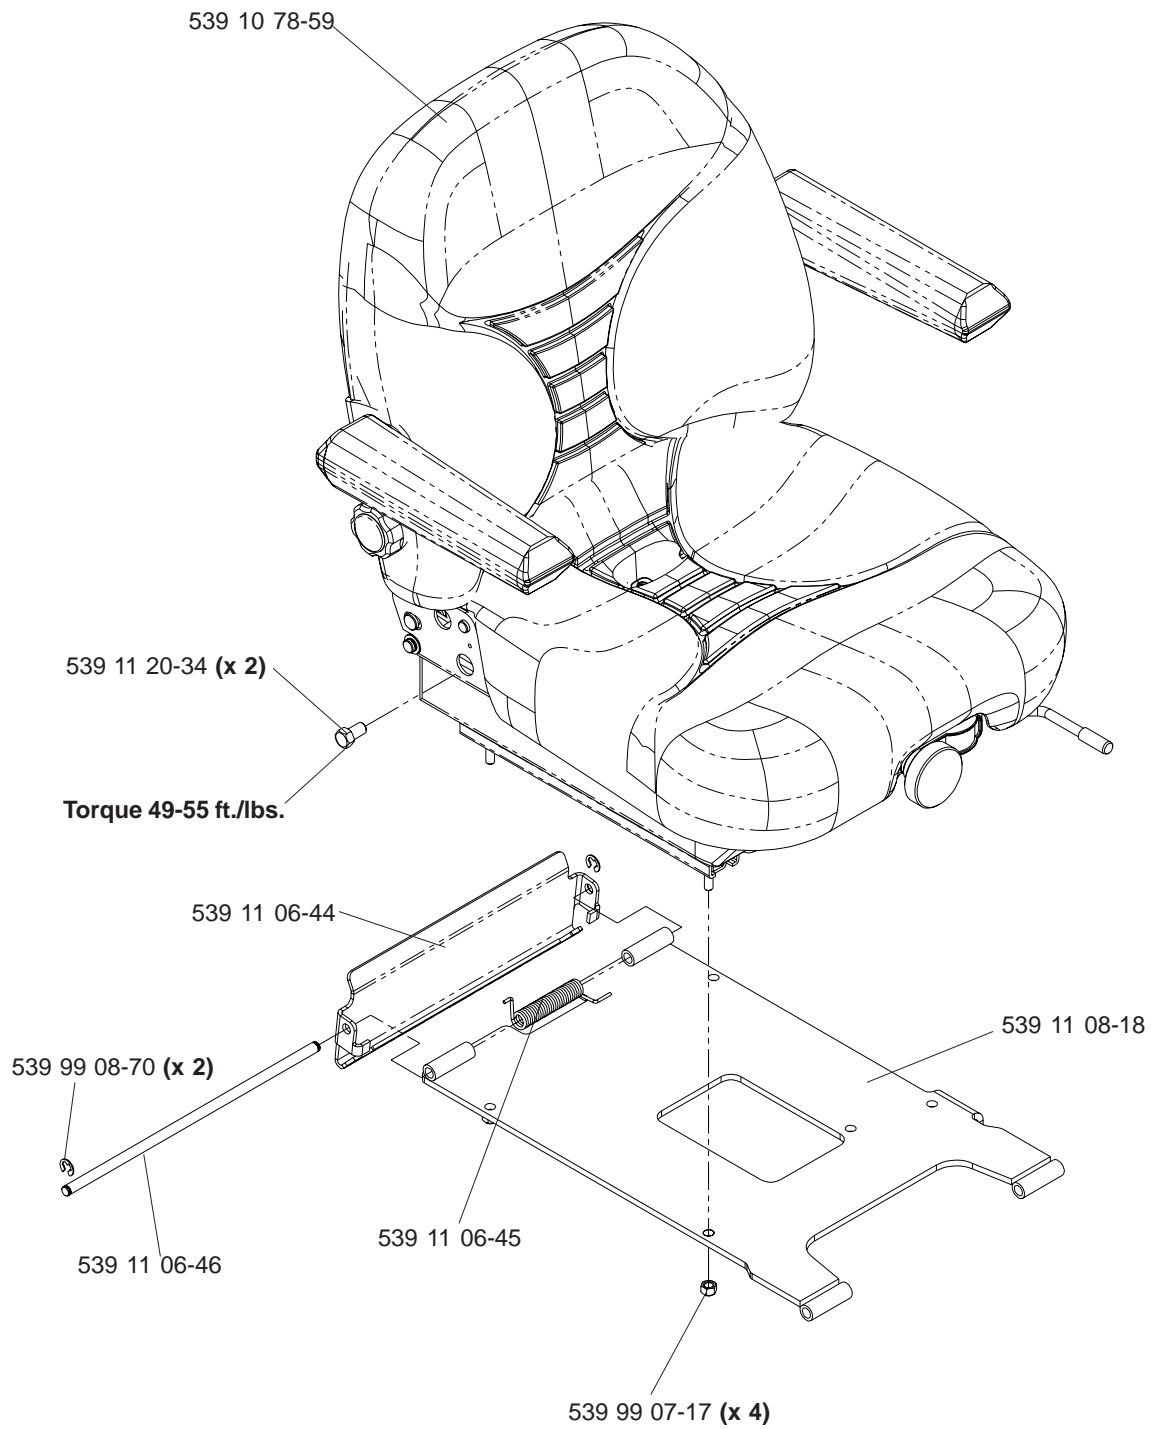

Seat Assembly

539 10 78-59 ..... 1 ..... SEAT BELT (NOT SHOWN)