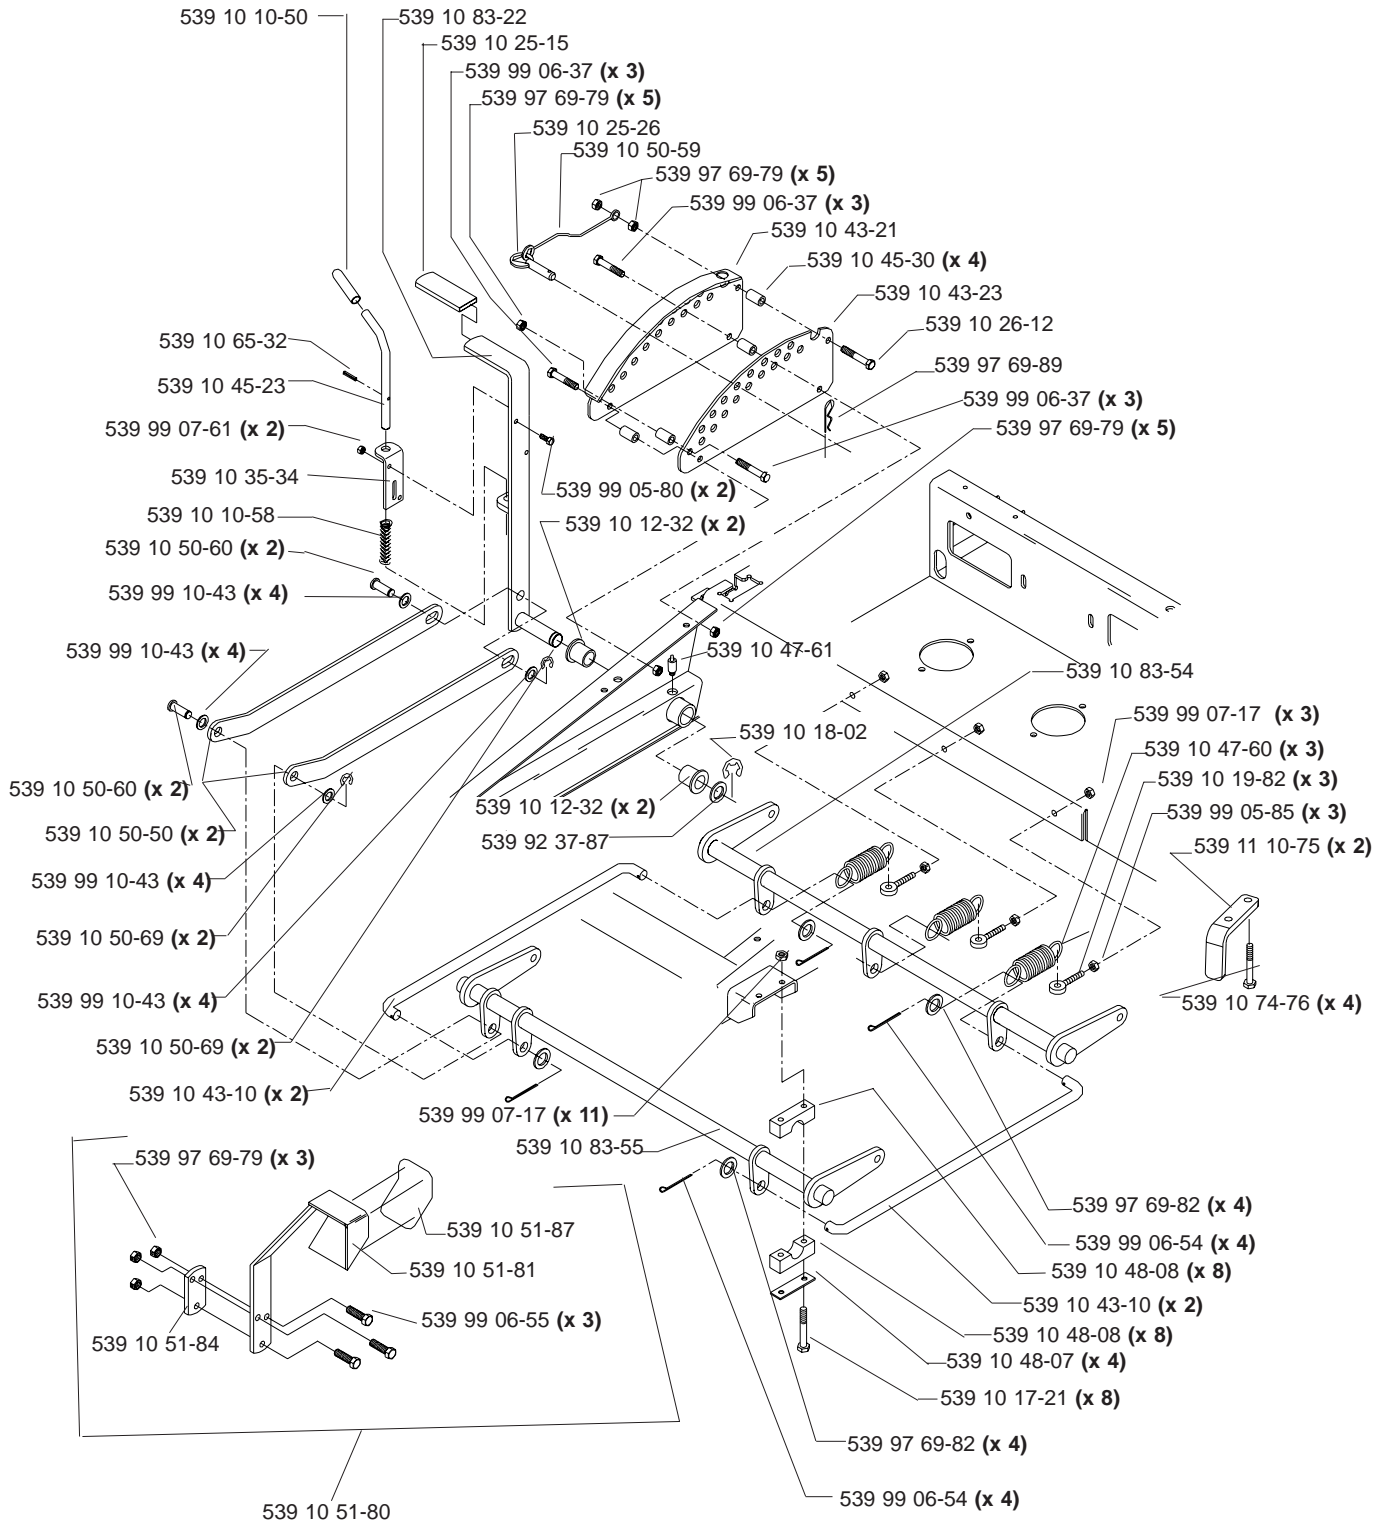

Deck Lift Assembly