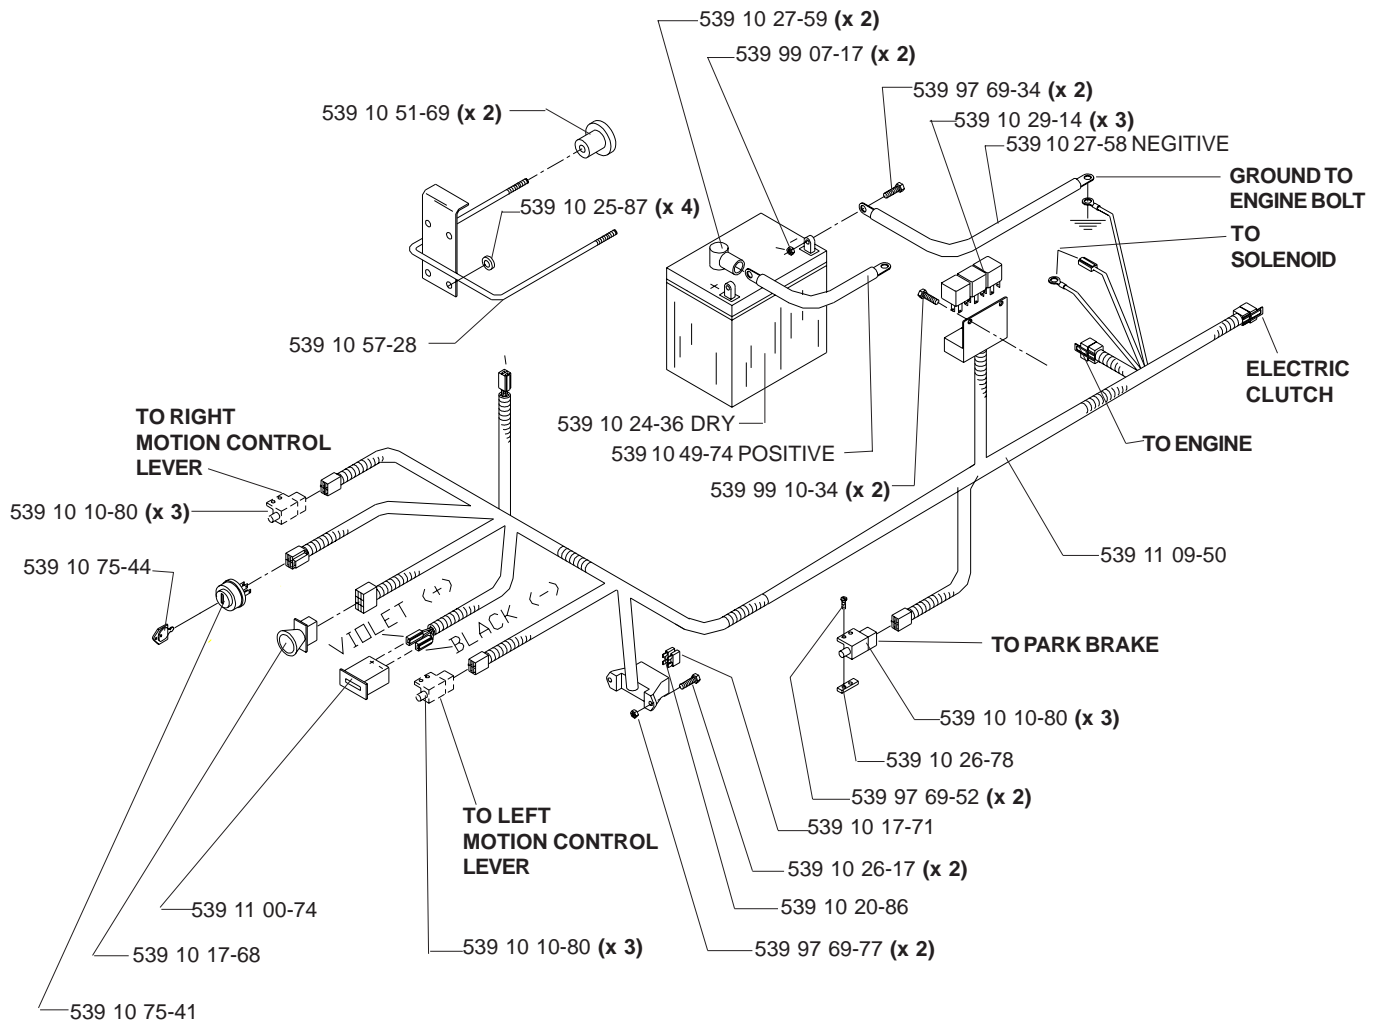

52" & 61" Combi Deck Struts & Debris Guard

52" Combi Deck Struts & Debris Guard

ITEM	PART NO.	QTY.	DESCRIPTION
1	539 112638	1	SHIELD, LEFT
2	539 112640	1	SHIELD, RIGHT
3	539 112643	1	SHIELD SECTION
4	539 113344	2	STRAP
5	506 916201	12	NUT
6	725 245151	17	M8 X 1.25 X 20MM
7	734 116301	15	WASHER
8	539 112610	2	STRUT
9	539 112642	1	DEFLECTOR
10	539 112644	1	DEFLECTOR FLAP
11	732 211801	5	NUT, M8

Fuel Assembly

Seat Assembly

539 10 78-59 1 SEAT BELT (NOT SHOWN)

Wiring Assembly

ROPS

Decal Assembly

NOT SHOWN:

- 539 10 01-28 DECAL, EXHAUST ON ENGINE
- 539 11 02-78 DECAL, 80dba
- 539 11 02-79 DECAL, ECM