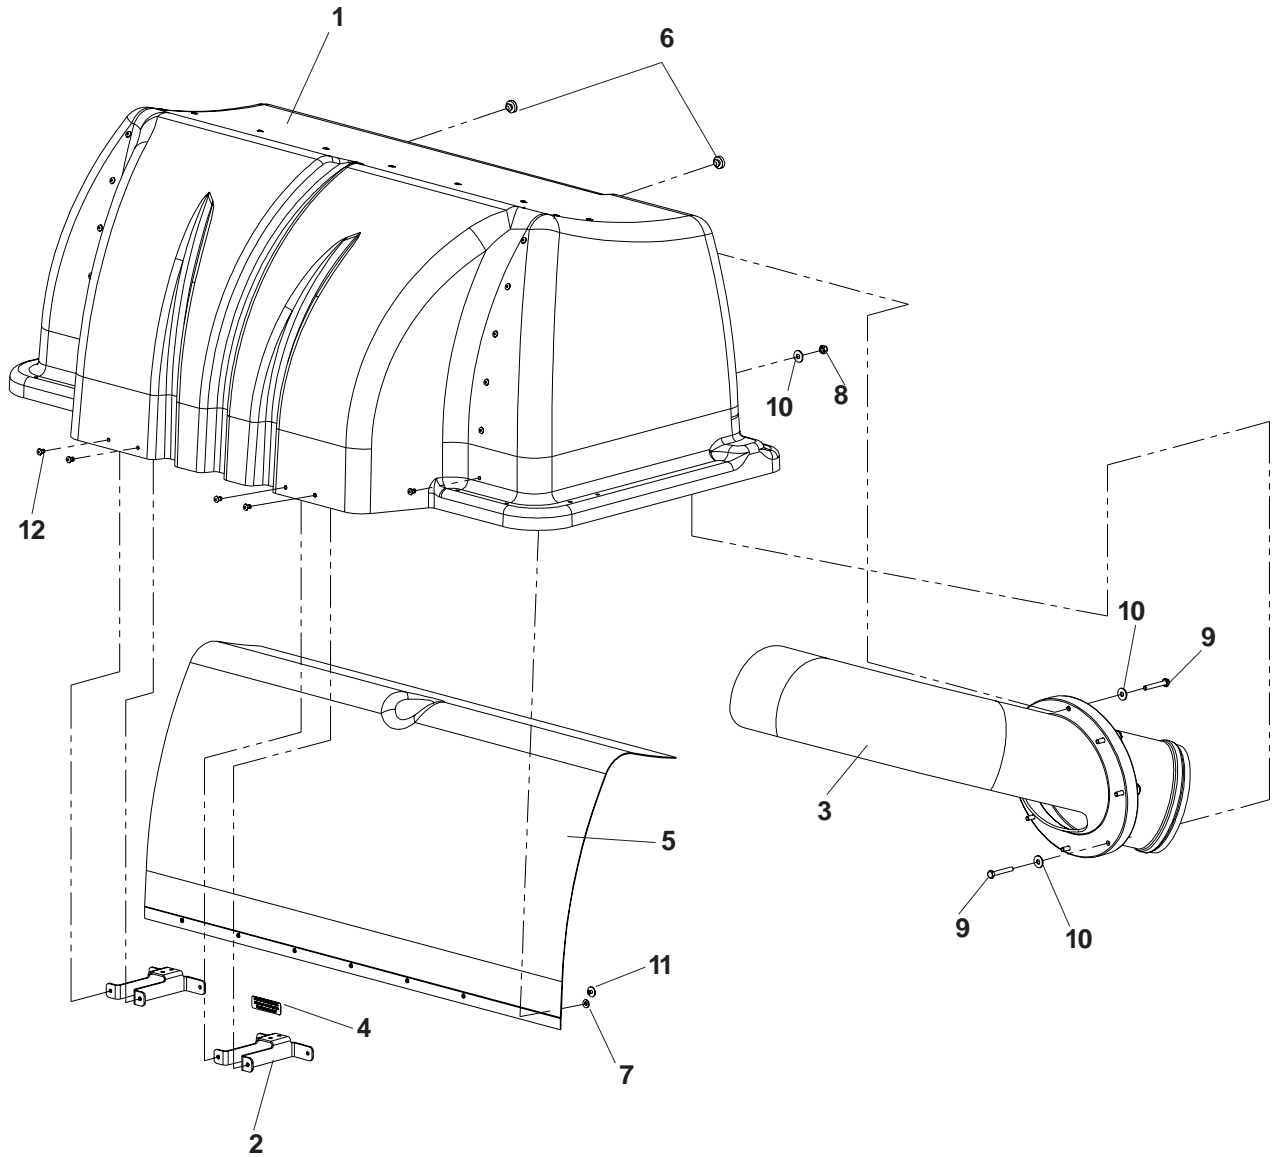

Accessory DFS Collection Hood Assembly

Tunnel Decks Only

Accessory DFS Collection Hood Assembly

ITEM	PART NO.	QTY.	DESCRIPTION
1	539 111172	1	HOOD
2	539 111175	2	SUPPORT, DRAW LATCH
3	539 111182	1	INLET TUBE
4	539 111260	1	DECAL, VENTILATION
5	539 111183	1	MESH, POLY DIAMOND
6	539 102587	6	GROMMET, BUMPER
7	539 105408	21	WASHER, #10
8	539 976978	8	NUT, 1/4-20, NYLOC
9	539 991003	8	HCS, 1/4-20 X 1 3/4, GR5
10	539 990598	16	WASHER, 1/4
11	539 102744	7	RIVET, 3/16 X 1/4
12	539 200684	25	RIVET, 3/16, STAVEX