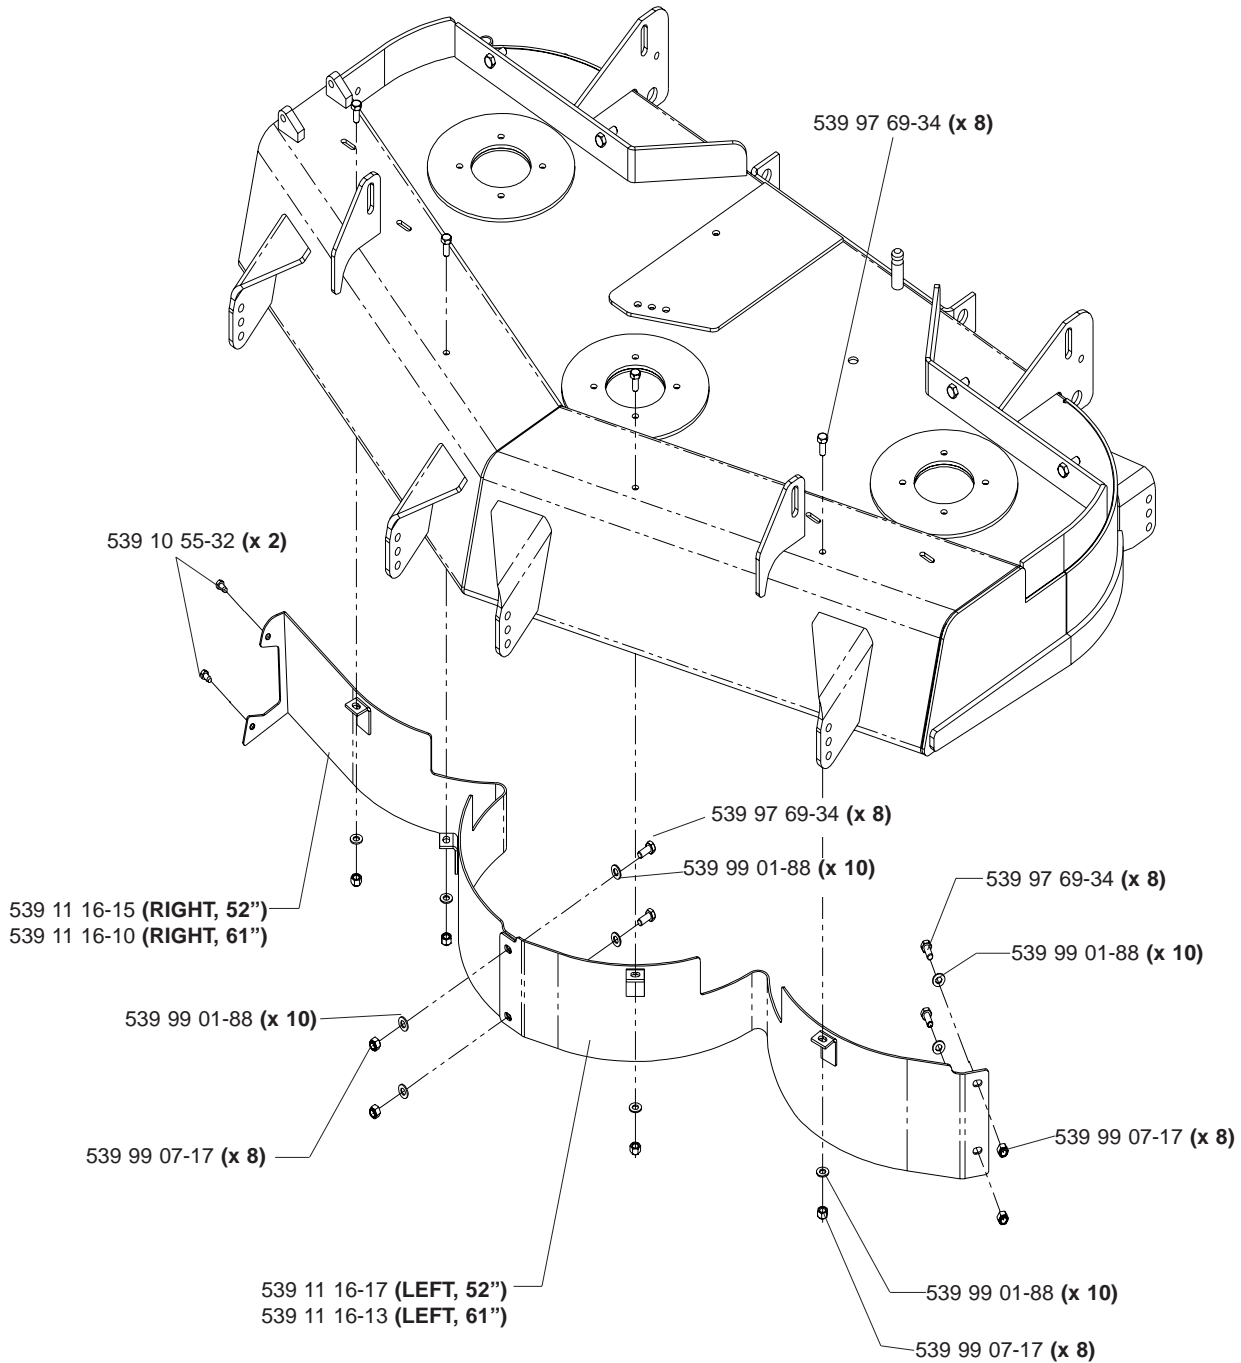

Accessory Baffle Kits

Tunnel Decks Only