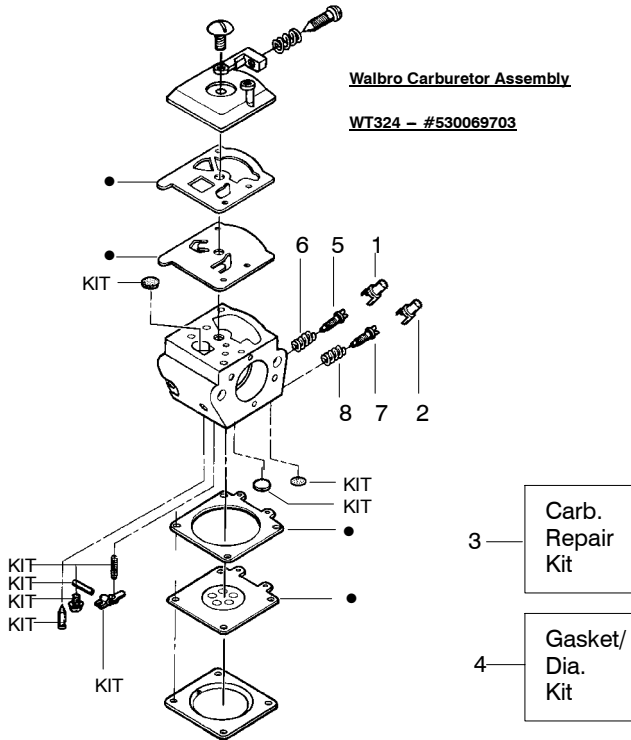

Ref.	Part No.	Description
1.	530038479	Limiter Cap-High (brown)
2.	530038478	Limiter Cap-Low (tan)
3.	-	Carburetor Repair Kit (KIT= Indicates Contents)
	530069826	Walbro (WT324)
4.	-	Gasket Diaphragm Kit (● Indicates Contents)
	530069844	Walbro (WT324)
5.	530035383	Needle-Low Speed
6.	530035293	Needle Spring-Low Speed
7.	530035384	Needle-High Speed
8.	530035295	Needle Spring-High Speed