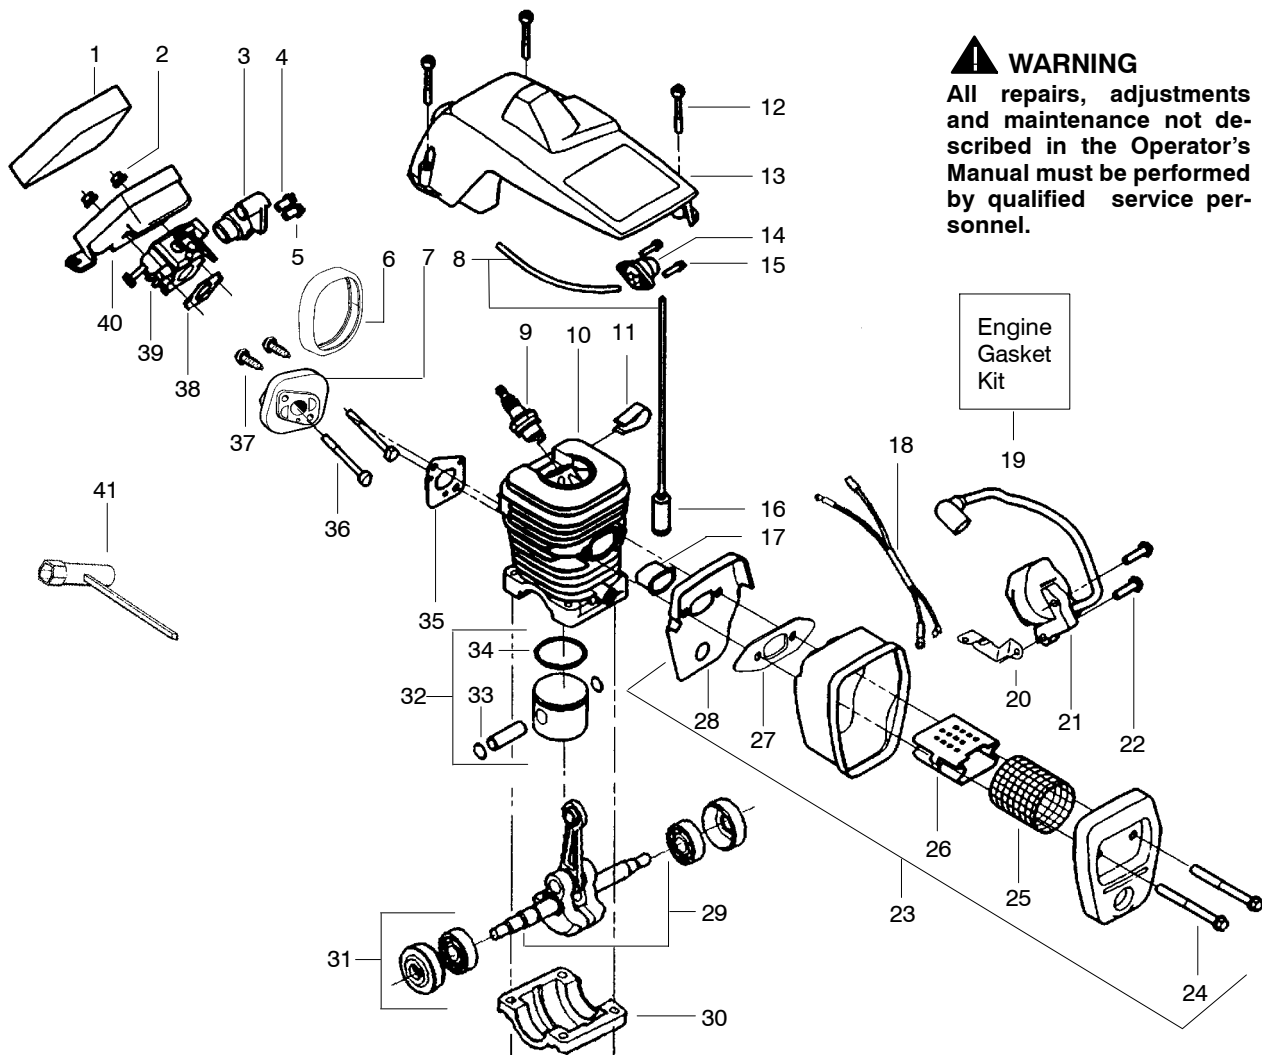

TYPE 1-5

⚠ WARNING
All repairs, adjustments and maintenance not described in the Operator's Manual must be performed by qualified service personnel.

Ref.	Part No.	Description	Ref.	Part No.	Description	Ref.	Part No.	Description
1.	530037793	Foam - Air Filter	18.	530052296	Assy. - Wire Harness	33.	530015697	Retainer - Piston Pin
2.	530016101	Nut	19.	530069608	Kit - Engine Gasket (Incl. 27, 35 & 38)	34.	530029805	Ring - Piston
3.	530049244	Grommet - Carb Adjust	20.	530047442	Strap - Ground	35.	530069608	Gasket - Carb. Adap. (kit)
4.	530038479	Limiter Cap - High	21.	530039167	Module - Ignition	36.	530016187	Screw
5.	530038478	Limiter Cap - Low	22.	530015814	Screw	37.	530016386	Screw
6.	530054144	Seal - Carb Adapter	23.	530047207	Assy - Muffler (Incl. 24, 25, 26, 27, 28)	38.	530069608	Gasket - Carb. (kit)
7.	530049700	Carb. Adapter	24.	530016132	Screw	39.	530069703	Kit - Carburetor (incl. 4 & 5)
8.	530069247	Fuel Line Kit (Small)	25.	530036103	Screen - Spark	40.	530037804	Housing - Air Filter
9.	952030150	Spark Plug (RCJ - 7Y)	26.	530037813	Diffuser - Muffler	41.	530031163	Wrench - Bar
10.	530069606	Cylinder Kit	27.	530069608	Gasket - Muffler (kit)	Not Shown		
11.	530016136	Clip - High Tension Lead	28.	530049870	Backplate - Muffler	---	530086194	Operator Manual Type 1,2,3,4
12.	530016153	Screw	29.	530047062	Assy. - Crankshaft	---	530088308	Type 5
13.	530071310	Cylinder Shield	30.	530037935	Cap - Crankcase	---	530038257	Decal Instruction
14.	530047213	Air Purge Ass'y.	31.	530056363	Assy. - Seal & Bearing	---	530038486	Decal Stop
15.	530015780	Screw	32.	530069604	Kit - Piston (Incl. 33 & 34)			
16.	530095646	Fuel Pick-up Ass'y.						
17.	530037652	Heat Insulator						

✓ = NEW PART NUMBER FOR THIS IPL   * = REFER TO THE SERVICE REFERENCE INDICATED FOR MORE INFORMATION. (LOCATED AT END OF IPL)
● = THESE PARTS ARE ILLUSTRATED FOR CLARITY. ORDER COMPLETE ASSEMBLY.