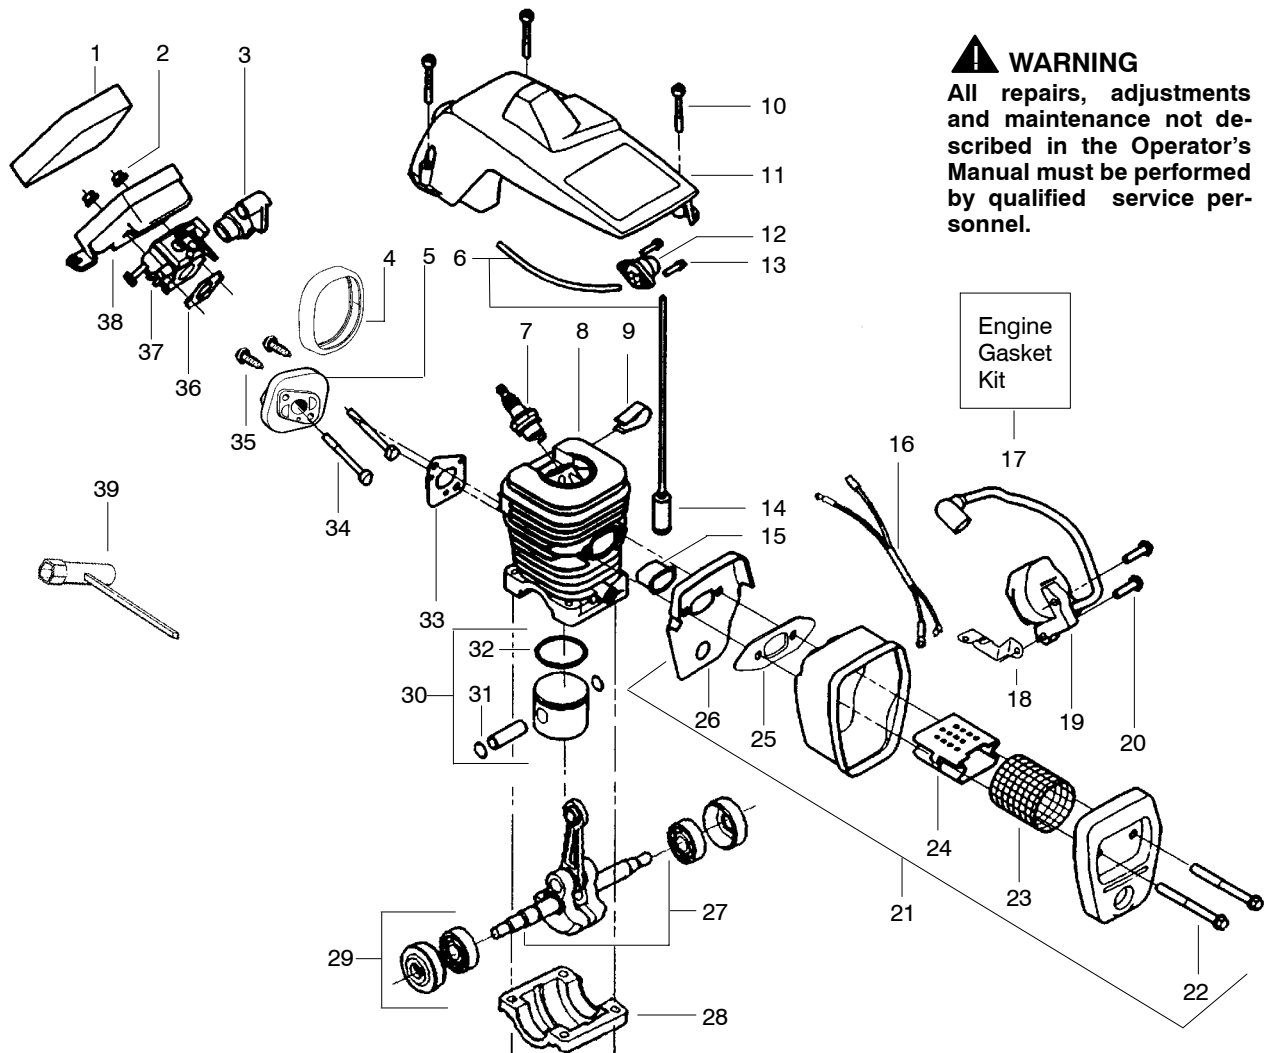

PARTS LIST NO. 530087572		Poulan® PARTS LIST	CHAIN SAW MODEL(S) 1950	
DATE 3/06/07	Replaces 530087572 – 11/29/06		Note: Illustration may differ from actual model due to design changes	PAGE NO. 4

TYPE 6

⚠ WARNING
All repairs, adjustments and maintenance not described in the Operator's Manual must be performed by qualified service personnel.

Ref.	Part No.	Description	Ref.	Part No.	Description	Ref.	Part No.	Description
1.	530037793	Foam – Air Filter	17.	530069608	Kit – Engine Gasket (Incl. 25, 33 & 36)	31.	530015697	Retainer – Piston Pin
2.	530016101	Nut	18.	530047442	Strap – Ground	32.	530038729	Ring – Piston
3.	530035526	Grommet – Carb Adjust	19.	530039198	Module – Ignition	33.	530069608	Gasket – Carb. Adap. (kit)
4.	530054144	Seal – Carb Adapter	20.	530015814	Screw	34.	530016187	Screw
5.	530049700	Carb. Adapter	21.	530047207	Assy – Muffler (Incl. 22 – 26)	35.	530016386	Screw
6.	530069247	Fuel Line Kit (Small)	22.	530016132	Screw	36.	530069608	Gasket – Carb. (kit)
7.	952030150	Spark Plug (RCJ – 7Y)	23.	530036103	Screen – Spark	37.	530071618	Kit – Carburetor (Zama W14A)
8.	530071412	Kit – Cylinder	24.	530037813	Diffuser – Muffler	38.	530057480	Housing – Air Filter
9.	530016136	Clip – High Tension Lead	25.	530069608	Gasket – Muffler (kit)	39.	530031163	Wrench – Bar
10.	530016153	Screw	26.	530049870	Backplate – Muffler	Not Shown		
11.	530071310	Cylinder Shield	27.	530047062	Assy. – Crankshaft	530163675	Operator Manual	
12.	530047213	Air Purge Ass'y.	28.	530037935	Cap – Crankcase	530057268	Decal Instruction	
13.	530015780	Screw	29.	530056363	Assy. – Seal & Bearing	530038486	Decal Stop	
14.	530095646	Fuel Pick – up Ass'y.	30.	530071408	Kit – Piston (Incl. 31 & 32)			
15.	530037652	Heat Insulator						
16.	530052296	Assy. – Wire Harness						

✓ = NEW PART NUMBER FOR THIS IPL   * = REFER TO THE SERVICE REFERENCE INDICATED FOR MORE INFORMATION. (LOCATED AT END OF IPL)
● = THESE PARTS ARE ILLUSTRATED FOR CLARITY. ORDER COMPLETE ASSEMBLY.