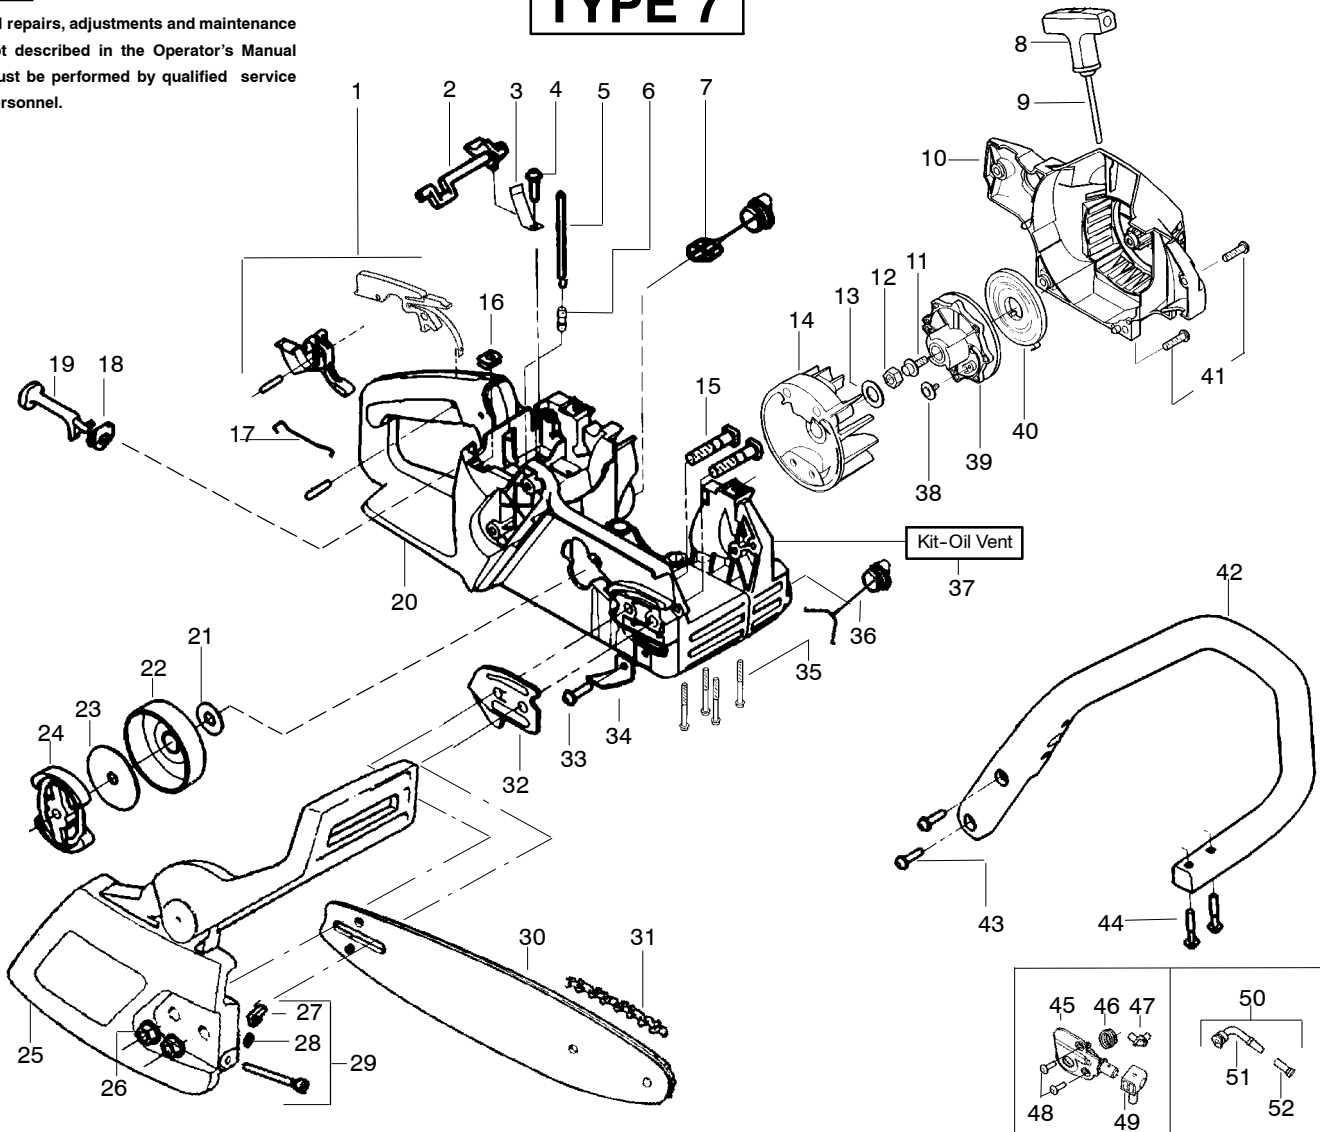

PARTS LIST NO. 530087572		Poulan® PARTS LIST	CHAIN SAW MODEL(S) 1950	
DATE 3/06/07	Replaces 530087572 - 11/29/06		Note: Illustration may differ from actual model due to design changes	PAGE NO. 2

⚠ WARNING

All repairs, adjustments and maintenance not described in the Operator's Manual must be performed by qualified service personnel.

TYPE 7

Ref.	Part No.	Description	Ref.	Part No.	Description	Ref.	Part No.	Description
1.	530071832	Kit-Trigger & Lockout	21.	530015907	Washer - Thrust	40.	530027531	Spring-Starter
2.	530038227	Lever-Switch (Includes Pin)	22.	530047061	Assy-Drum W/brg.	41.	530015892	Screw
3.	530016149	Spring-Switch	23.	530015611	Washer-Clutch	42.	530059172	Handle-Front
4.	530015775	Screw	24.	530014949	Assy. - Clutch	43.	530015814	Screw
5.	530069216	Kit-Fuel Line (Large)	25.	545139906	Assy-Chain Brake	44.	530015940	Screw
6.	530023877	Fitting	26.	530015917	Nut-Bar Mounting	45.	530071259	Kit-Oil Pump (incl 46,47,49)
7.	530047192	Assy-Fuel Cap	27.	530015826	Pin-Bar Adjust	46.	530037820	Gear-Worm Spring
8.	530037485	Handle-Starter	28.	530038593	Retainer-Bar Adjust	47.	530049477	Elbow-Oil Pickup
9.	530069232	Kit-Rope	29.	530069611	Kit-Bar Adjust (incl.27,28)	48.	530016064	Screw
10.	530049334	Housing-Fan	30.	952044368	Bar - 14"	49.	530019206	Seal Block
11.	530015920	Screw	31.	952051209	Chain - 14"	50.	530047663	Assy-Oil-Pickup (Incl. 51,52)
12.	530016134	Nut-Flywheel	32.	530038238	Plate-Bar Mounting	51.	530038373	Pickup-Oiler
13.	530015127	Washer-Flywheel	33.	530015814	Screw	52.	530056533	Filter-Oil
14.	530039187	Assy-Flywheel	34.	530029850	Chain Catcher			
15.	530016133	Bolt-Bar Mounting	35.	530016132	Screw			
16.	530015922	Nut-Speed	36.	530010846	Assy-Oil Cap			
17.	530037809	Wire-Throttle	37.	530071666	Kit-Oil Vent			
18.	530049005	Grommet-Choke Knob	38.	530016080	Screw			
19.	530047989	Lever-Choke	39.	530037817	Pulley-Starter			
20.	530058909	Assy-Chassis						

✓ = NEW PART NUMBER FOR THIS IPL

★ = REFER TO THE SERVICE REFERENCE INDICATED FOR MORE INFORMATION. (LOCATED AT END OF IPL)