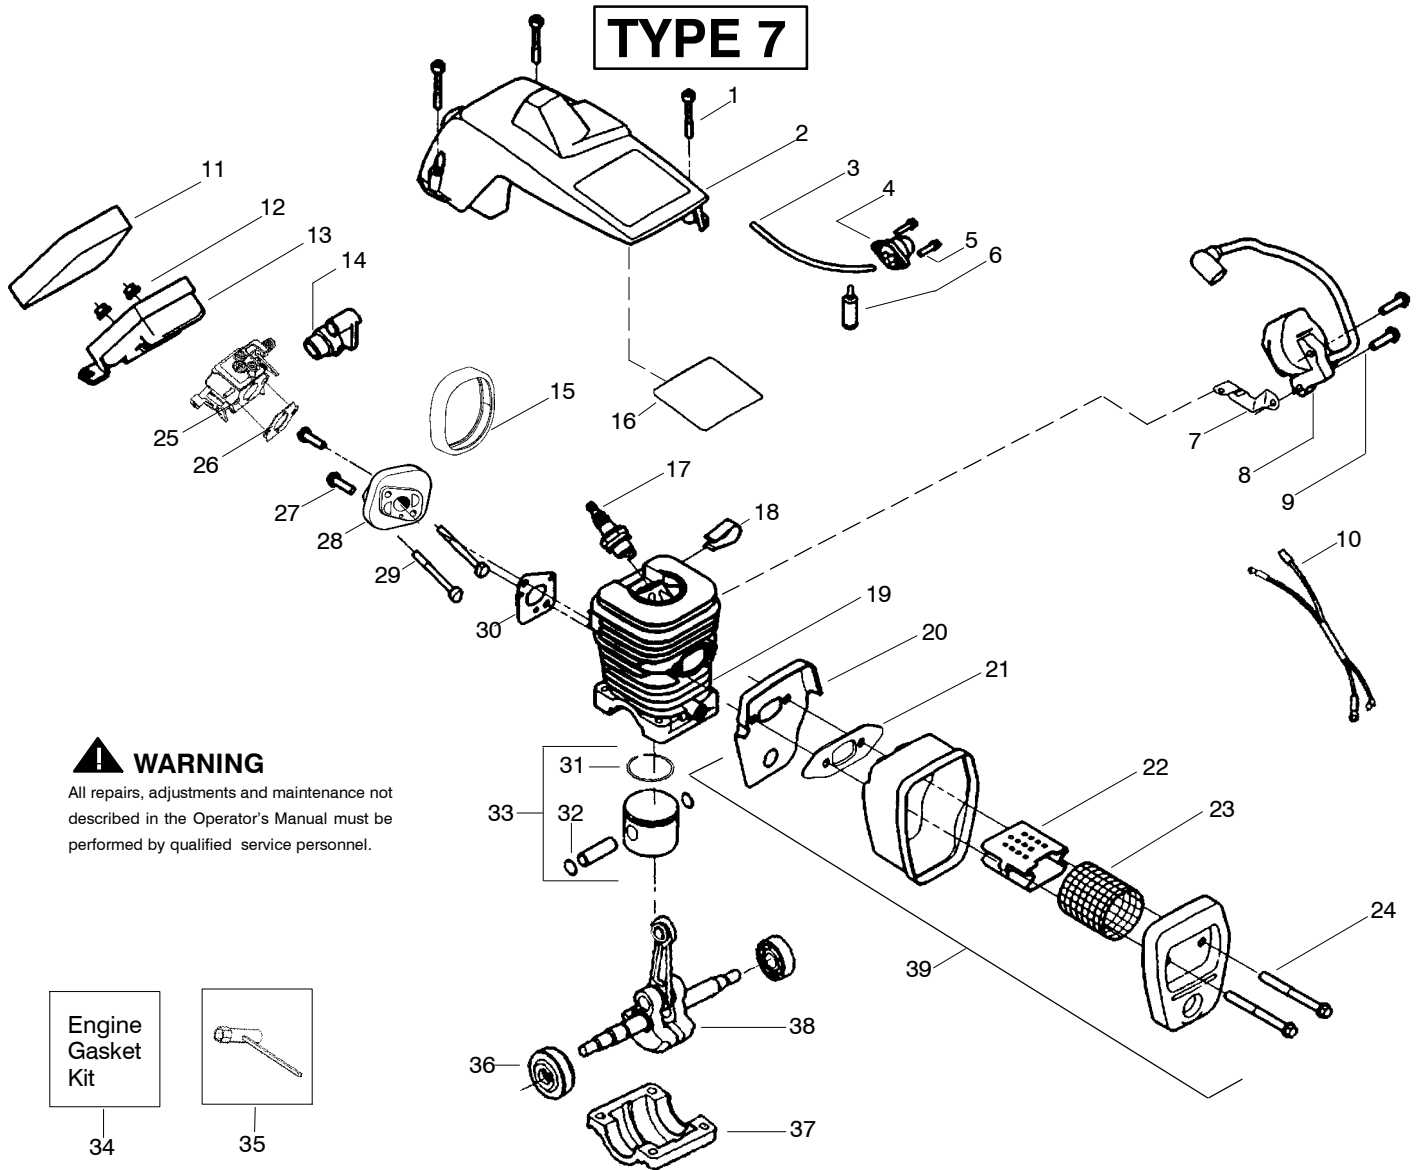

✓ = NEW PART NUMBER FOR THIS IPL * = REFER TO THE SERVICE REFERENCE INDICATED FOR MORE INFORMATION. (LOCATED AT END OF IPL)
● = THESE PARTS ARE ILLUSTRATED FOR CLARITY. ORDER COMPLETE ASSEMBLY.

PARTS LIST NO. 530087572		Poulan® PARTS LIST	CHAIN SAW MODEL(S) 1950
DATE 3/06/07	Replaces 530087572 – 11/29/06		Note: Illustration may differ from actual model due to design changes

✓ = NEW PART NUMBER FOR THIS IPL * = REFER TO THE SERVICE REFERENCE INDICATED FOR MORE INFORMATION. (LOCATED AT END OF IPL)
● = THESE PARTS ARE ILLUSTRATED FOR CLARITY. ORDER COMPLETE ASSEMBLY.

Ref.	Part No.	Description	Ref.	Part No.	Description	Ref.	Part No.	Description
1.	530016153	Screw	19.	530012550	Cylinder	35.	530031163	Bar Wrench
2.	530055637	Assy-Cylinder Shield (includes # 16)	20.	530049870	Backplate-Muffler	36.	530056363	Assy-Seal & Bearing
3.	530069247	Kit-Fuel Line (Small)	21.	530069608	Gasket-Muffler(kit)	37.	530037935	Cap-Crankcase
4.	530047213	Assy-Air Purge	22.	530037813	Diffuser-Muffler	38.	530047062	Assy-Crankshaft
5.	530015780	Screw	23.	530036103	Screen-Spark	39.	530047207	Assy-Muffler (Incl. 20-24)
6.	530095646	Assy-Fuel Pick-up	24.	530016132	Bolt-Muffler			Not Shown
7.	530047442	Strap-Ground	25.	---	Kit-Carburetor			
8.	530039198	Ignition Module		530071820	Zama (W-20)			
9.	530015814	Screw		530071821	Walbro (WT-662)			
10.	530052296	Assy-Wire Harness	26.	530069608	Gasket-Carb. (kit)			Manual
11.	530037793	Foam-Air Filter	27.	530016386	Screw			North America
12.	530016101	Nut	28.	530049700	Carb. Adapter			Non-CE 1
13.	530057480	Assy-Air Box	29.	530016187	Screw			Non-CE (Russia)
14.	530035526	Grommet-Carb Adjust	30.	530069608	Gasket- Adaptor(kit)			Decal-Warning
15.	530054144	Seal-Carb Adapter	31.	530038729	Ring-Piston			Decal-Wanning (Russia)
16.	530055698	Reflector-Heat	32.	530015697	Retainer-Piston Pin			
17.	952030150	Spark Plug (RCJ-7Y)	33.	530071408	Kit-Piston (Incl. 31 & 32)			
18.	530016136	Clip-High Tension Lead	34.	530069608	Kit-Engine Gasket (Incl. 21, 26 & 30)			