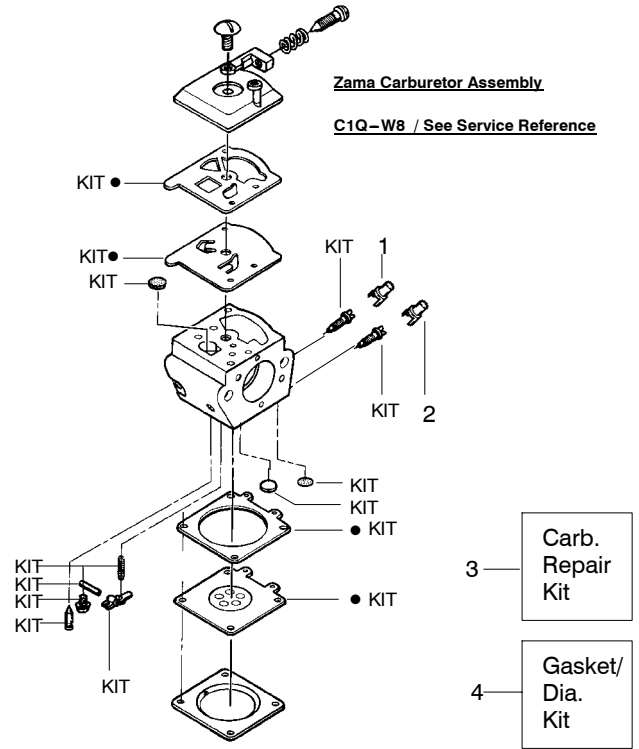

Ref.	Part No.	Description
1.	530038479	Limiter Cap-High (brown)
2.	530038478	Limiter Cap-Low (tan)
3.	-	Carburetor Repair Kit (KIT= Indicates Contents)
	530071352	Zama (C1Q-W8)
4.	-	Gasket Diaphragm Kit (● Indicates Contents)
	530035270	Zama (C1Q-W8)
Zama Carburetor Service Reference		
*****		If replacing the complete Zama Carburetor, it is not serviceable; you will need to order #530069703 Walbro Carburetor Assy.
*****		Note: The contents of the 530-035270 Gasket/Diaphragm kit are included in the 530-071352 Carb. Repair kit.

Kit - Carburetor Assembly No. 530071618 - ZAMA W-14-A
Kit - Carburetor Assembly No. 530071820 - ZAMA W20
Kit - Carburetor Assembly No. 530071821 - WALBRO WT-662

Note: No Repair kits are available for these carburetors.

***** Walbro / Phelon Flywheel & Ignition Module Service Reference
***** When ordering a replacement flywheel or ignition module, please refer to the specific brand (Walbro or Phelon) and order accordingly.