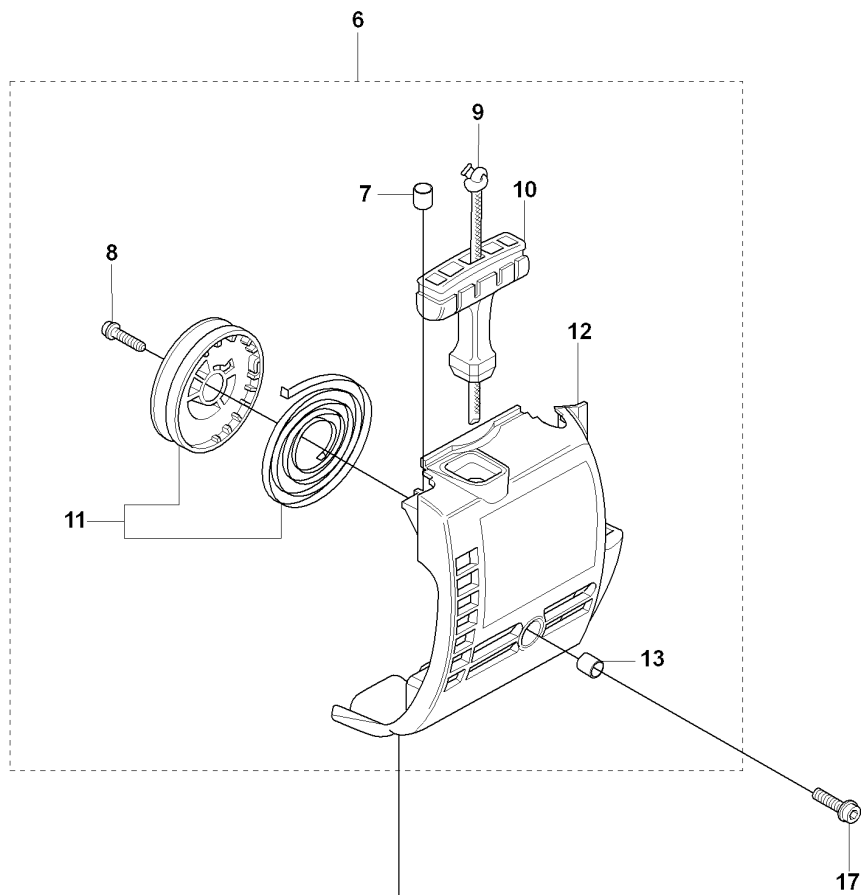

K2 323C, L, LD, R, RJ, 325CX, Lx, LDx, Rx, RJx
STARTER

STARTER

325 CX, 2008-03

Ref	Part No	Description	Remark	QTY KIT	
1	503 87 33-05	STARTER PAWL BRIDGE		2	
2	735 31 08-20	E-CLIP		1	1
3	503 87 36-01	SPRING		2	1
4	503 87 35-02	STARTER PAWL		2	1
6	503 85 28-06	STARTER ASSY			
7	537 37 93-02	SPACING SLEEVE		2	6
8	503 21 77-16	SCREW IH SCT		1	6
9	503 85 89-01	STARTER CORD		1	6
10	537 00 84-01	STARTER HANDLE		1	6
11	503 96 49-01	STARTER PULLEY		1	6
12	503 85 87-02	STARTER HOUSING		1	6
13	537 37 93-02	SPACING SLEEVE		1	6
14	537 03 41-01	PROTECTIVE PLATE		1	
15	503 20 03-16	SCREW IH SCFM		1	
16	503 21 66-18	SCREW IH SCT		1	
17	503 20 03-16	SCREW IH SCFM		2