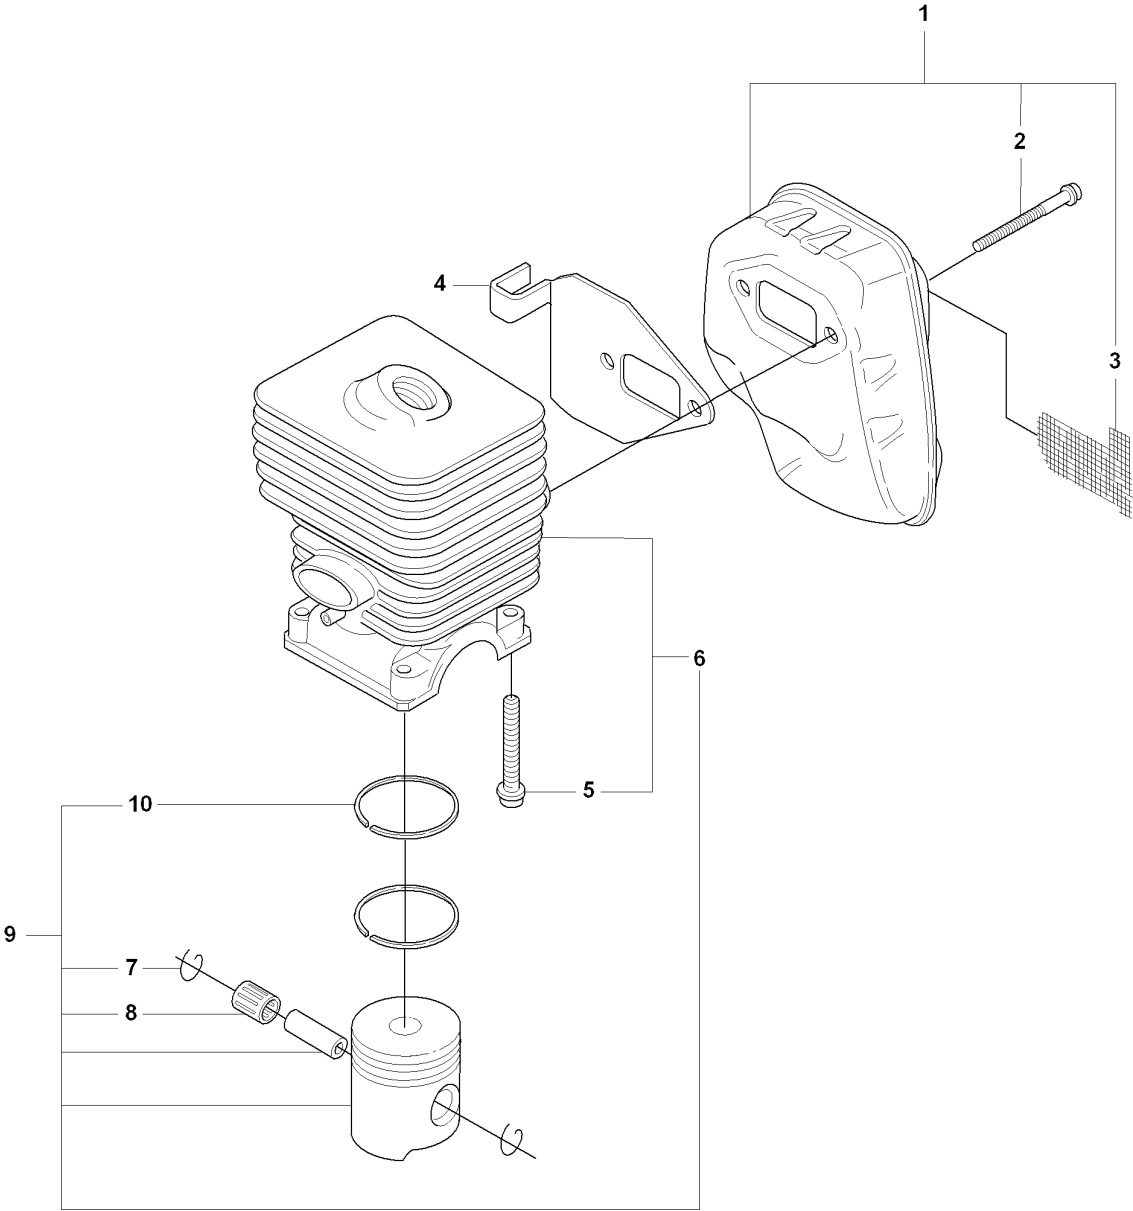

N 323C, L, LD, R, RJ, 325CX, Lx, LDx, Rx, RJx
CYLINDER PISTON & MUFFLER

CYLINDER, PISTON & MUFFLER

325 CX, 2008-03

Ref	Part No	Description	Remark	QTY	KIT
1	537 16 19-01	MUFFLER ASSY		1	
2	502 07 81-01	SCREW EHHFM		2	1
3	503 87 17-01	SPARK ARRESTOR SCREEN		1	1
4	537 01 41-01	GASKET		1	
5	503 20 07-35	SCREW IHSCFM		4	6
6	537 03 20-08	CYLINDER		1	
7	737 44 08-00	CIRCLIP		1	9
8	503 71 22-01	BEARING		1	9
9	537 40 59-02	PISTON		1	6
10	537 40 62-01	PISTON RING		2	9