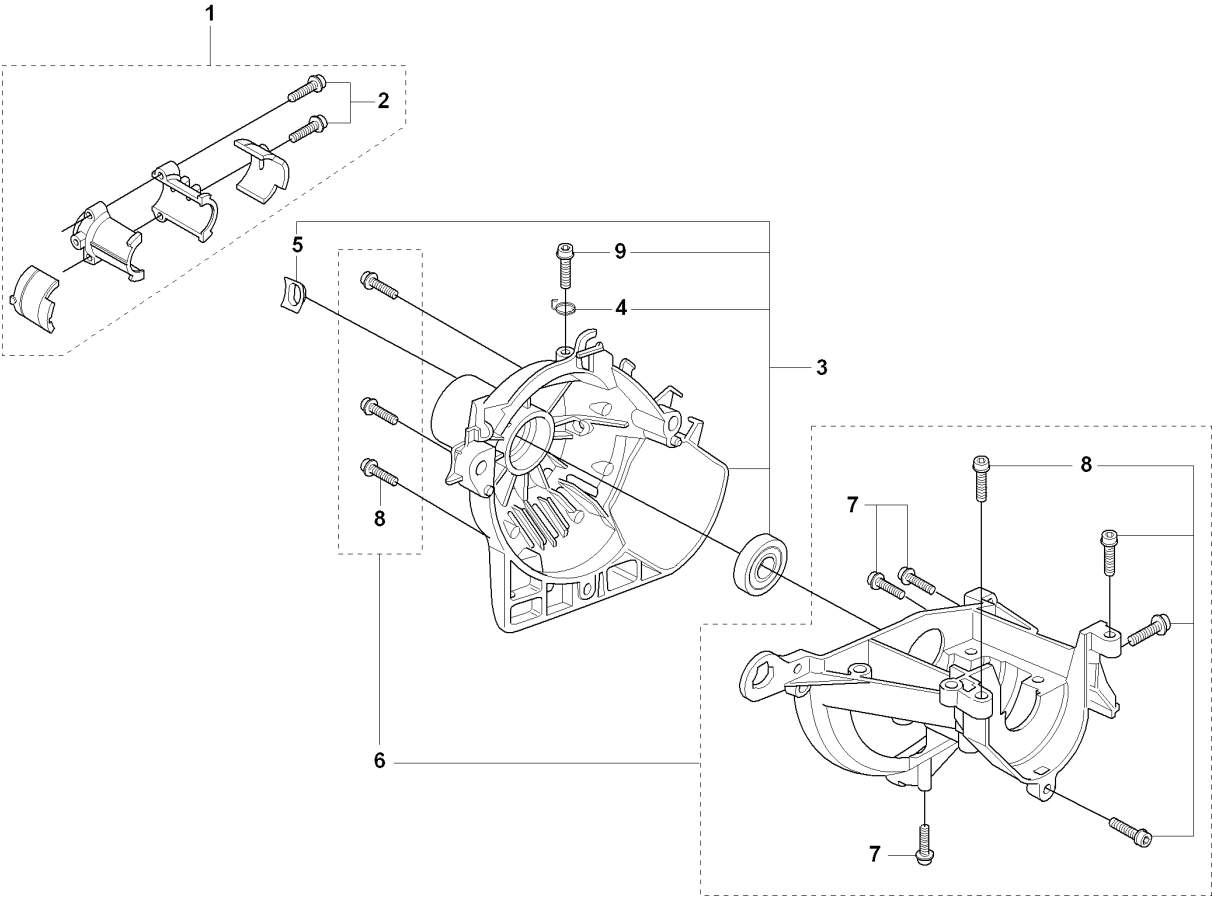

P 326
CRANK CASE

CRANKCASE & CLUTCHDRUM

325 CX, 2008-03

Ref	Part No	Description	Remark	QTY	KIT
1	537 30 96-01	COMPRESSION SLEEVE		1	
2	503 21 68-25	SCREW IHSCFT		2	1
3	537 04 12-07	CLUTCH COVER		1	
4	537 07 36-01	SPRING		1	3
5	537 42 50-01	PROTECTIVE PLATE		1	3
6	537 04 11-03	CRANKCASE		1	
7	503 21 66-18	SCREW IHSCFT		3	6
8	503 20 03-16	SCREW IHSCFM		7	6
9	503 20 03-16	SCREW IHSCFM		1	3