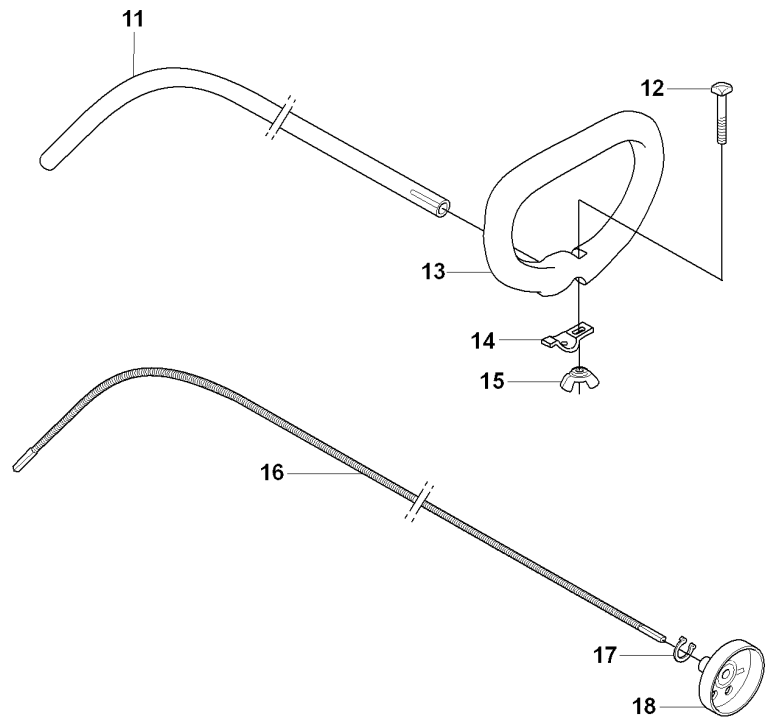

A 323C, L, LD, R, RJ, 325CX, Lx, LDx, Rx, RJx
BEVEL GEAR

BEVEL GEAR

325 CX, 2008-03

Ref	Part No	Description	Remark	QTY	KIT
1	537 19 92-02	BEVEL GEAR ASSY		1	
2	503 85 63-01	NUT		1	1
3	537 28 56-01	SUPPORT FLANGE		1	1
4	537 29 26-01	CUP		1	1
5	537 23 49-01	DRIVER ASSY		1	1
6	735 31 28-10	CIRCLIP		1	1
7	503 25 24-01	BALL BEARING		1	1
8	738 21 98-00	BALL BEARING		1	1
9	503 20 15-01	SCREW IHHM		1	1
10	503 20 14-12	SCREW IHSCFMO		1	1
11	503 20 07-25	SCREW IHSCFM		1	1
12	738 21 99-00	BALL BEARING		1	1
13	738 21 99-02	BALL BEARING		1	1
14	735 31 11-00	CIRCLIP		1	1
15	735 31 25-10	CIRCLIP		1	1
16	725 23 70-51	SCREW		1	
17	503 20 07-12	SCREW IHSCFM		1	
18	503 93 55-01	CLAMP.GUARD		1	

D 325Cx
BEVEL GEAR & SHAFT

BEVEL GEAR & SHAFT

325 CX, 2008-03

Ref	Part No	Description	Remark	QTY	KIT
1	537 07 65-01	BEARING HOUSING		1	
2	725 23 70-51	SCREW		1	1
3	537 07 62-01	BEARING HOUSING		1	1
4	503 20 07-30	SCREW IHSCFM		1	1
5	537 07 64-01	BLADE SHAFT		1	1
6	503 25 05-01	BALL BEARING		2	1
7	735 31 27-01	CIRCLIP		1	1
8	537 11 46-01	WASHER		1	1
9	537 11 47-01	NUT		1	1
10	537 07 63-01	DRIVER		1	1
11	537 07 74-01	TUBE		1	
12	503 21 98-35	SCREW		1	
13	537 07 68-02	HANDLE		1	
14	537 04 25-01	ATTACHMENT PLATE		1	
15	503 22 26-01	NUT		1	
16	537 35 15-01	DRIVE SHAFT		1	
17	735 31 12-00	CIRCLIP		1	
18	537 23 75-01	CLUTCH DRUM ASSY		1	
19	537 29 48-02	LABEL		1	
20	503 79 56-01	LABEL		1	