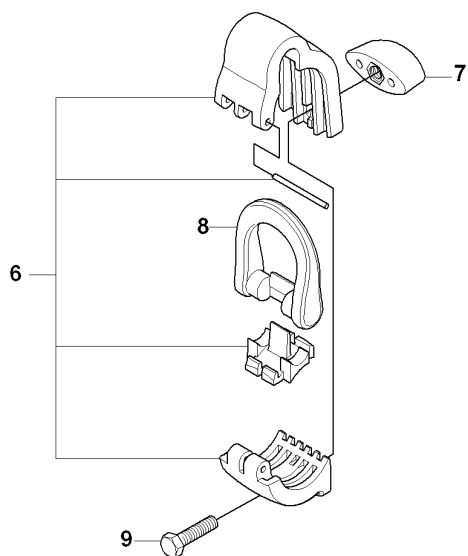

SPARE PARTS LIST

TRIMMERS/EDGERS

325 CX, 2008-03

T 323C, L, LD, R, RJ, 325CX, Lx, LDx, Rx, RJx
ACCESSORIES

ACCESSORIES

325 CX, 2008-03

Ref	Part No	Description	Remark	QTY	KIT
1	531 00 92-48	FILTER OIL		1	
2	502 28 59-01	STOP		1	
3	501 60 02-03	SCREWDRIVER		1	
4	502 11 46-02	SOCKET WRENCH		1	
5	502 21 58-01	L-NYCKEL		1	
6	537 35 36-01	LOOP		1	
7	537 13 04-02	KNOB		1	
8	537 35 01-01	LOOP		1	6
9	725 23 31-51	SCREW		1	
10	503 97 64-01	GREASE		1	
11	537 31 29-01	TRANSPORT GUARD		1	
12	503 73 40-01	FRONT PIECE		1	
13	503 73 41-02	FRONT PIECE		1	
14	502 02 28-02	WELT HOOK		1	
15	537 21 62-01	HARNESS		1	
15	537 21 62-02	HARNESS		1	

A 323C, L, LD, R, RJ, 325CX, Lx, LDx, Rx, RJx
BEVEL GEAR

BEVEL GEAR

325 CX, 2008-03

Ref	Part No	Description	Remark	QTY	KIT
1	537 19 92-02	BEVEL GEAR ASSY		1	
2	503 85 63-01	NUT		1	1
3	537 28 56-01	SUPPORT FLANGE		1	1
4	537 29 26-01	CUP		1	1
5	537 23 49-01	DRIVER ASSY		1	1
6	735 31 28-10	CIRCLIP		1	1
7	503 25 24-01	BALL BEARING		1	1
8	738 21 98-00	BALL BEARING		1	1
9	503 20 15-01	SCREW IHHM		1	1
10	503 20 14-12	SCREW IHSCFMO		1	1
11	503 20 07-25	SCREW IHSCFM		1	1
12	738 21 99-00	BALL BEARING		1	1
13	738 21 99-02	BALL BEARING		1	1
14	735 31 11-00	CIRCLIP		1	1
15	735 31 25-10	CIRCLIP		1	1
16	725 23 70-51	SCREW		1	
17	503 20 07-12	SCREW IHSCFM		1	
18	503 93 55-01	CLAMP.GUARD		1	