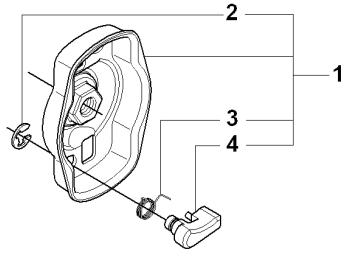

K2 323C, L, LD, R, RJ, 325CX, Lx, LDx, Rx, RJx
STARTER

STARTER

325 CX, 2008-03

Ref	Part No	Description	Remark	QTY KIT	
1	503 87 33-05	STARTER PAWL BRIDGE		2	
2	735 31 08-20	E-CLIP		1	1
3	503 87 36-01	SPRING		2	1
4	503 87 35-02	STARTER PAWL		2	1
6	503 85 28-06	STARTER ASSY			
7	537 37 93-02	SPACING SLEEVE		2	6
8	503 21 77-16	SCREW IH SCT		1	6
9	503 85 89-01	STARTER CORD		1	6
10	537 00 84-01	STARTER HANDLE		1	6
11	503 96 49-01	STARTER PULLEY		1	6
12	503 85 87-02	STARTER HOUSING		1	6
13	537 37 93-02	SPACING SLEEVE		1	6
14	537 03 41-01	PROTECTIVE PLATE		1	
15	503 20 03-16	SCREW IH SCFM		1	
16	503 21 66-18	SCREW IH SCT		1	
17	503 20 03-16	SCREW IH SCFM		2