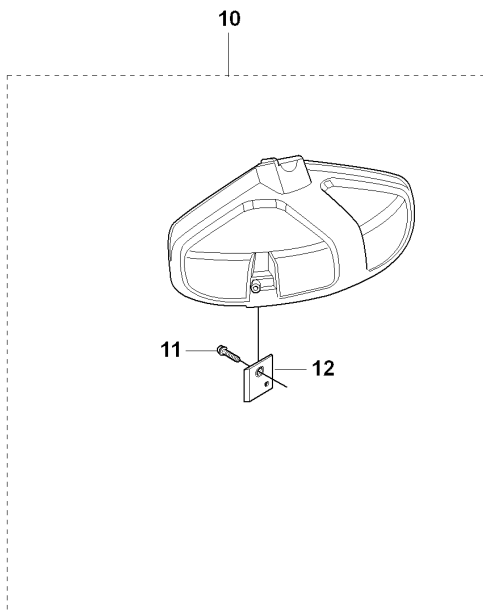

R 323C, L, LD, R, RJ, 325CX, Lx, LDx, Rx, RJx
ACCESSORIES

GUARDS

325 CX, 2008-03

Ref	Part No	Description	Remark	QTY	KIT
1	537 29 95-01	SAW BLADE GUARD		1	
2	725 23 68-71	SCREW EHHM		2	1
3	537 04 75-01	CLAMP		1	1
4	537 29 34-01	ADAPTER		1	1
5	502 27 22-01	SAW BLADE GUARD		1	1
6	503 21 75-16	SCREW IHSCFT		4	1
7	537 07 67-01	TRIMMER GUARD		1	
8	503 21 07-16	SCREW IHSCFT		1	7
9	503 79 88-01	BLADE		1	7
10	503 93 42-02	COMBI GUARD		1	
11	503 21 07-16	SCREW IHSCFT		1	10
12	503 79 88-01	BLADE		1	10
13	503 97 71-01	TRIMMER GUARD		1	
14	503 21 07-16	SCREW IHSCFT		1	13
15	503 79 88-01	BLADE		1	13