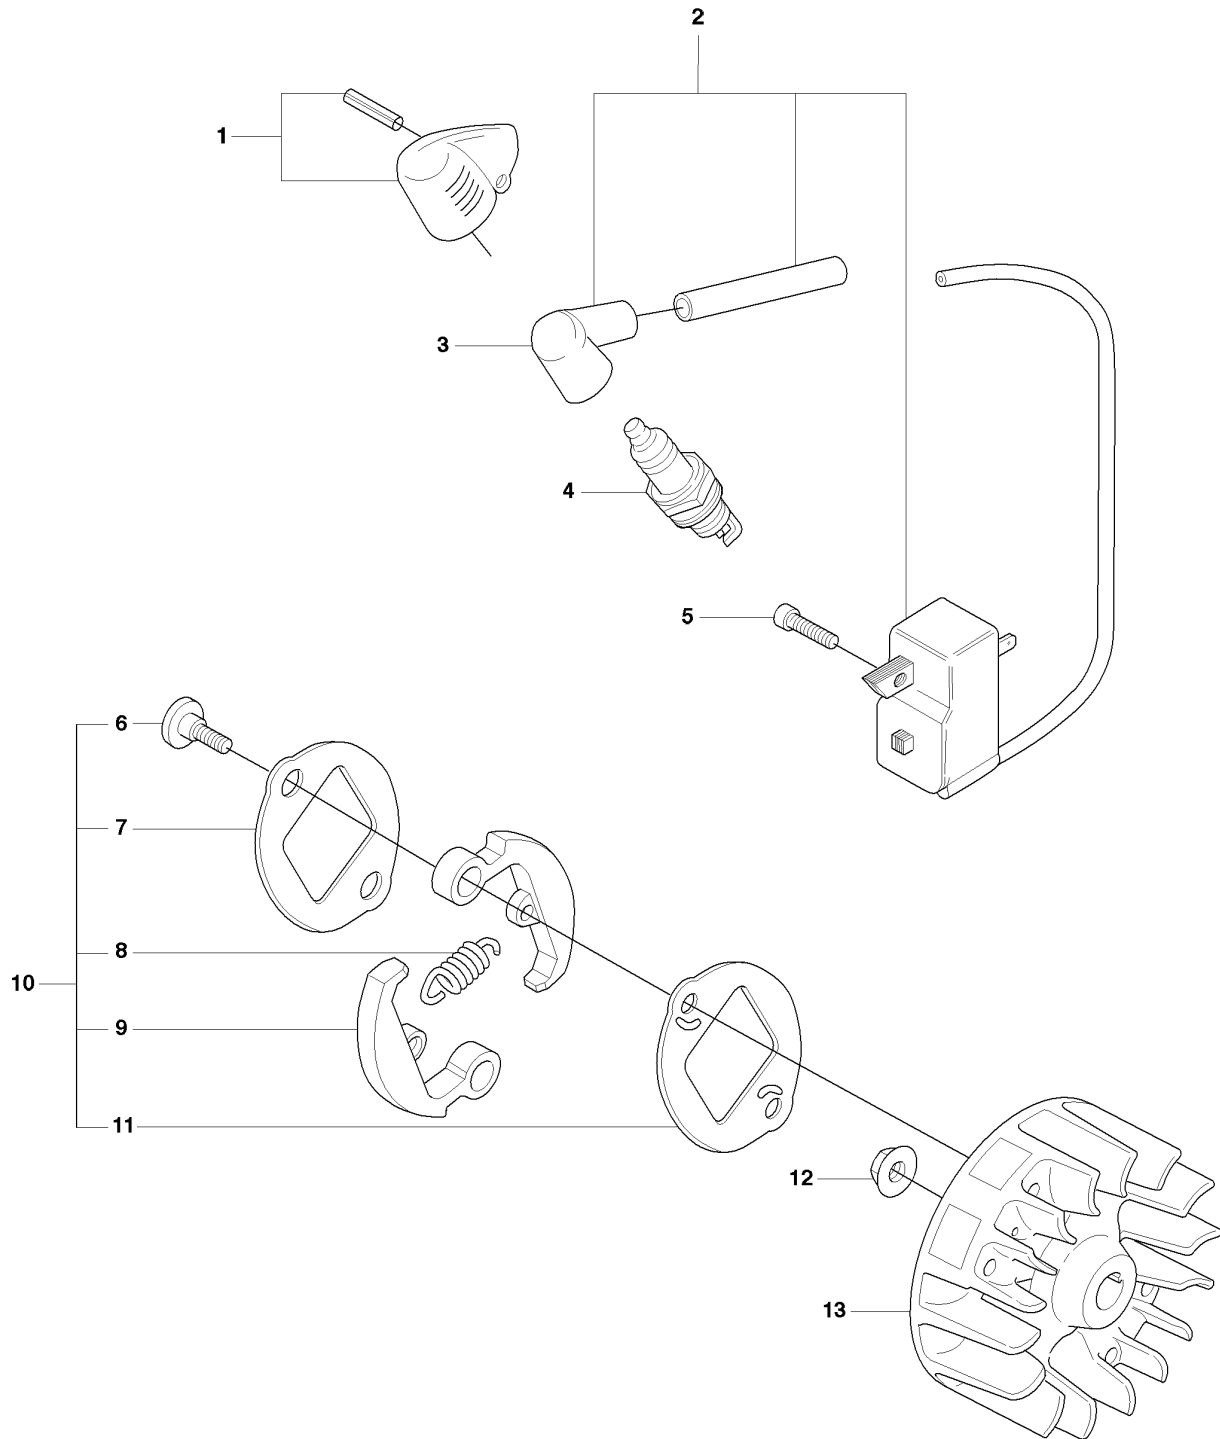

SPARE PARTS LIST

TRIMMERS/EDGERS

325 CX, 2008-03

T 323C, L, LD, R, RJ, 325CX, Lx, LDx, Rx, RJx
ACCESSORIES

ACCESSORIES

325 CX, 2008-03

Ref	Part No	Description	Remark	QTY	KIT
1	531 00 92-48	FILTER OIL		1	
2	502 28 59-01	STOP		1	
3	501 60 02-03	SCREWDRIVER		1	
4	502 11 46-02	SOCKET WRENCH		1	
5	502 21 58-01	L-NYCKEL		1	
6	537 35 36-01	LOOP		1	
7	537 13 04-02	KNOB		1	
8	537 35 01-01	LOOP		1	6
9	725 23 31-51	SCREW		1	
10	503 97 64-01	GREASE		1	
11	537 31 29-01	TRANSPORT GUARD		1	
12	503 73 40-01	FRONT PIECE		1	
13	503 73 41-02	FRONT PIECE		1	
14	502 02 28-02	WELT HOOK		1	
15	537 21 62-01	HARNESS		1	
15	537 21 62-02	HARNESS		1	

U 323C, L, LD, R, RJ, 325CX, Lx, LDx, Rx, RJx
HARNESS

Duo Balance

HARNES

325 CX, 2008-03

Ref	Part No	Description	Remark	QTY KIT
1	503 99 61-01	BAND		
2	503 99 61-03	BAND		
3	537 27 59-01	HIP PAD		
4	502 02 28-01	HOOK		
5	502 02 30-02	LOCK		4
6	502 02 38-01	SPRING		4
7	502 02 29-02	HOOK		4
8	735 31 09-20	E-CLIP		4
9	537 11 35-01	RETAINER		
10	503 99 61-03	BAND		
11	503 99 61-01	BAND		3
12	537 17 54-01	HIP PAD		3
13	537 27 59-01	HIP PAD		

M 323C, L, LD, R, RJ, 325CX, Lx, LDx, Rx, RJx
IGNITION & CLUTCH

IGNITION SYSTEM & CLUTCH

325 CX, 2008-03

Ref	Part No	Description	Remark	QTY	KIT
1	537 04 58-01	COVER		1	
2	537 41 87-01	ELECTRONIC MODULE		1	
3	537 23 96-01	SPARK PLUG CAP		1	2
4	503 23 51-08	SPARK PLUG		1	
4	503 23 51-11	SPARK PLUG		1	
5	503 21 71-16	SCREW IHSCT		2	
6	503 84 29-02	SCREW		1	10
7	537 04 67-02	WASHER		1	10
8	503 81 60-01	CLUTCH SPRING		1	10
9	503 84 28-01	CLUTCH SHOE		2	10
10	537 03 22-01	CLUTCH ASSY		1	
11	537 04 68-02	WASHER		1	10
12	731 71 16-51	HEXAGON NUT FLANGED		1	
13	537 24 96-02	FLYWHEEL		1	