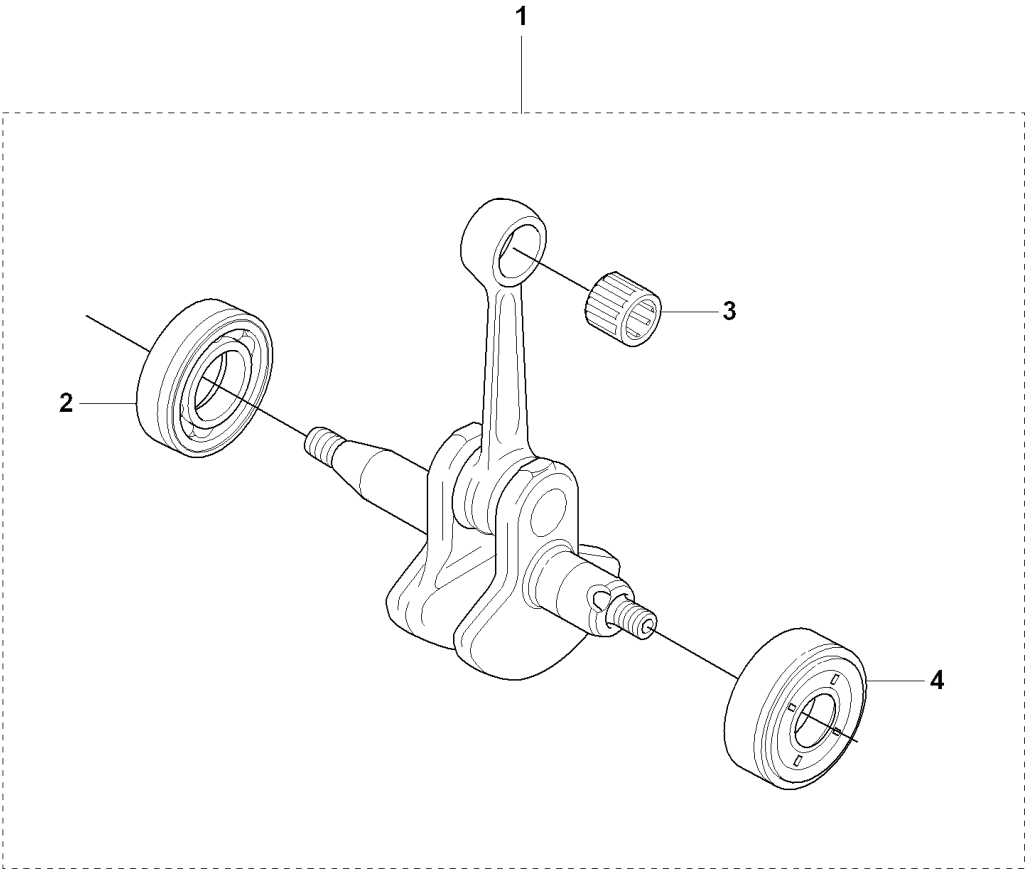

Q 323C, L, LD, R, RJ, 325CX, Lx, LDx, Rx, RJx
CRANK SHAFT

CRANKSHAFT

325 CX, 2008-03

Ref	Part No	Description	Remark	QTY KIT	
1	503 85 24-75	CRANKSHAFT ASSY			
2	503 94 02-03	BEARING CAGE		1	1
3	503 71 22-01	BEARING		1	1
4	503 94 02-03	BEARING CAGE		1	1