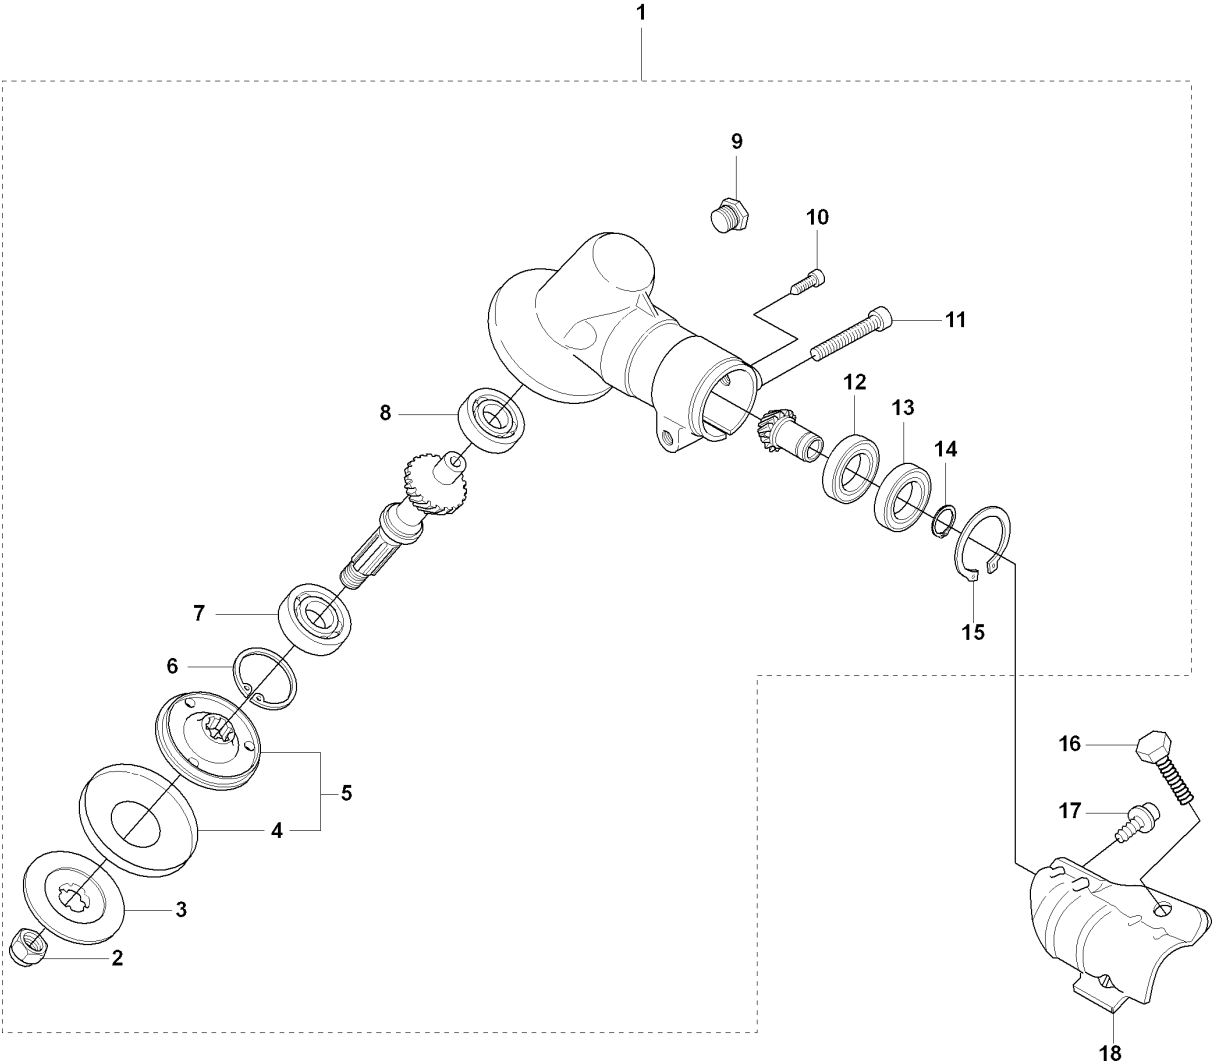

SPARE PARTS LIST

TRIMMERS/EDGERS

325 CX, 2008-03

T 323C, L, LD, R, RJ, 325CX, Lx, LDx, Rx, RJx
ACCESSORIES

ACCESSORIES

325 CX, 2008-03

Ref	Part No	Description	Remark	QTY	KIT
1	531 00 92-48	FILTER OIL		1	
2	502 28 59-01	STOP		1	
3	501 60 02-03	SCREWDRIVER		1	
4	502 11 46-02	SOCKET WRENCH		1	
5	502 21 58-01	L-NYCKEL		1	
6	537 35 36-01	LOOP		1	
7	537 13 04-02	KNOB		1	
8	537 35 01-01	LOOP		1	6
9	725 23 31-51	SCREW		1	
10	503 97 64-01	GREASE		1	
11	537 31 29-01	TRANSPORT GUARD		1	
12	503 73 40-01	FRONT PIECE		1	
13	503 73 41-02	FRONT PIECE		1	
14	502 02 28-02	WELT HOOK		1	
15	537 21 62-01	HARNESS		1	
15	537 21 62-02	HARNESS		1	

A 323C, L, LD, R, RJ, 325CX, Lx, LDx, Rx, RJx
BEVEL GEAR

BEVEL GEAR

325 CX, 2008-03

Ref	Part No	Description	Remark	QTY	KIT
1	537 19 92-02	BEVEL GEAR ASSY		1	
2	503 85 63-01	NUT		1	1
3	537 28 56-01	SUPPORT FLANGE		1	1
4	537 29 26-01	CUP		1	1
5	537 23 49-01	DRIVER ASSY		1	1
6	735 31 28-10	CIRCLIP		1	1
7	503 25 24-01	BALL BEARING		1	1
8	738 21 98-00	BALL BEARING		1	1
9	503 20 15-01	SCREW IHHM		1	1
10	503 20 14-12	SCREW IHSCFMO		1	1
11	503 20 07-25	SCREW IHSCFM		1	1
12	738 21 99-00	BALL BEARING		1	1
13	738 21 99-02	BALL BEARING		1	1
14	735 31 11-00	CIRCLIP		1	1
15	735 31 25-10	CIRCLIP		1	1
16	725 23 70-51	SCREW		1	
17	503 20 07-12	SCREW IHSCFM		1	
18	503 93 55-01	CLAMP.GUARD		1	