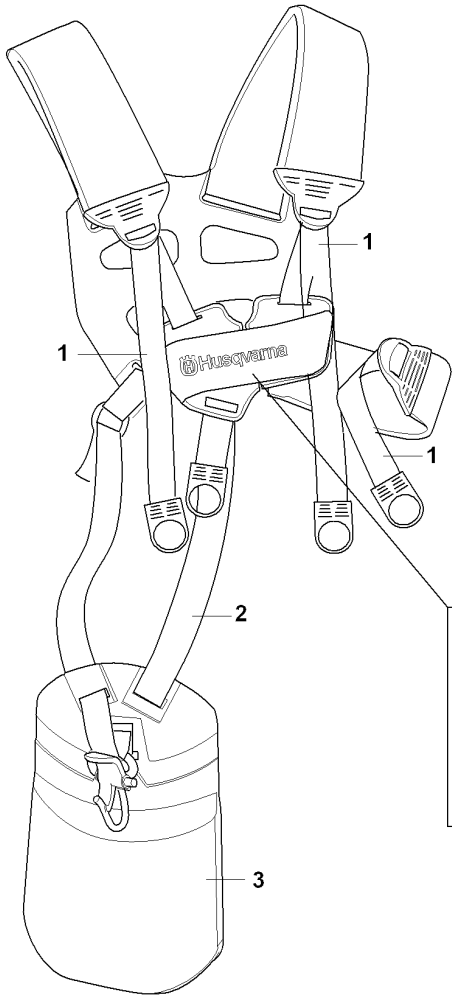

SPARE PARTS LIST

TRIMMERS/EDGERS

325 CX, 2008-03

T 323C, L, LD, R, RJ, 325CX, Lx, LDx, Rx, RJx
ACCESSORIES

ACCESSORIES

325 CX, 2008-03

Ref	Part No	Description	Remark	QTY	KIT
1	531 00 92-48	FILTER OIL		1	
2	502 28 59-01	STOP		1	
3	501 60 02-03	SCREWDRIVER		1	
4	502 11 46-02	SOCKET WRENCH		1	
5	502 21 58-01	L-NYCKEL		1	
6	537 35 36-01	LOOP		1	
7	537 13 04-02	KNOB		1	
8	537 35 01-01	LOOP		1	6
9	725 23 31-51	SCREW		1	
10	503 97 64-01	GREASE		1	
11	537 31 29-01	TRANSPORT GUARD		1	
12	503 73 40-01	FRONT PIECE		1	
13	503 73 41-02	FRONT PIECE		1	
14	502 02 28-02	WELT HOOK		1	
15	537 21 62-01	HARNESS		1	
15	537 21 62-02	HARNESS		1	

R 323C, L, LD, R, RJ, 325CX, Lx, LDx, Rx, RJx
ACCESSORIES

GUARDS

325 CX, 2008-03

Ref	Part No	Description	Remark	QTY	KIT
1	537 29 95-01	SAW BLADE GUARD		1	
2	725 23 68-71	SCREW EHHM		2	1
3	537 04 75-01	CLAMP		1	1
4	537 29 34-01	ADAPTER		1	1
5	502 27 22-01	SAW BLADE GUARD		1	1
6	503 21 75-16	SCREW IHSCFT		4	1
7	537 07 67-01	TRIMMER GUARD		1	
8	503 21 07-16	SCREW IHSCFT		1	7
9	503 79 88-01	BLADE		1	7
10	503 93 42-02	COMBI GUARD		1	
11	503 21 07-16	SCREW IHSCFT		1	10
12	503 79 88-01	BLADE		1	10
13	503 97 71-01	TRIMMER GUARD		1	
14	503 21 07-16	SCREW IHSCFT		1	13
15	503 79 88-01	BLADE		1	13

U 323C, L, LD, R, RJ, 325CX, Lx, LDx, Rx, RJx
HARNESS

Duo Balance

HARNES

325 CX, 2008-03

Ref	Part No	Description	Remark	QTY KIT
1	503 99 61-01	BAND		
2	503 99 61-03	BAND		
3	537 27 59-01	HIP PAD		
4	502 02 28-01	HOOK		
5	502 02 30-02	LOCK		4
6	502 02 38-01	SPRING		4
7	502 02 29-02	HOOK		4
8	735 31 09-20	E-CLIP		4
9	537 11 35-01	RETAINER		
10	503 99 61-03	BAND		
11	503 99 61-01	BAND		3
12	537 17 54-01	HIP PAD		3
13	537 27 59-01	HIP PAD		