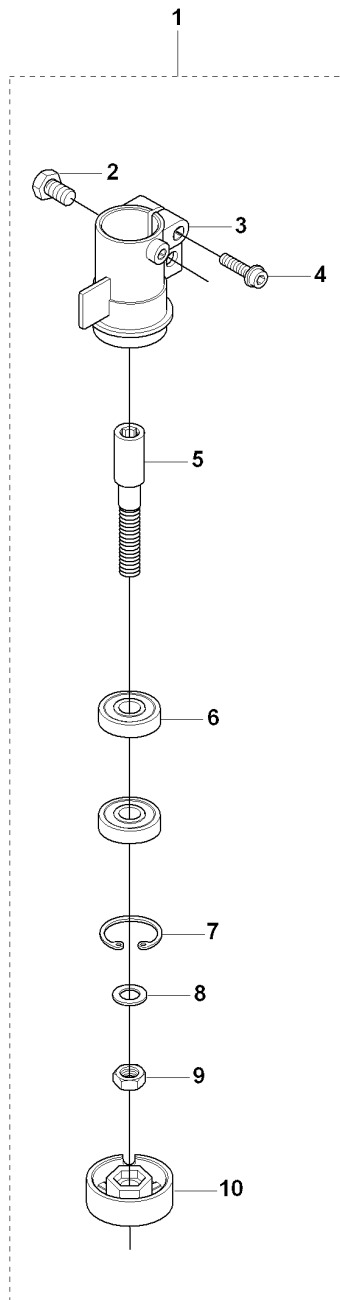

D 325Cx
BEVEL GEAR & SHAFT

BEVEL GEAR & SHAFT

325 CX, 2008-03

Ref	Part No	Description	Remark	QTY	KIT
1	537 07 65-01	BEARING HOUSING		1	
2	725 23 70-51	SCREW		1	1
3	537 07 62-01	BEARING HOUSING		1	1
4	503 20 07-30	SCREW IHSCFM		1	1
5	537 07 64-01	BLADE SHAFT		1	1
6	503 25 05-01	BALL BEARING		2	1
7	735 31 27-01	CIRCLIP		1	1
8	537 11 46-01	WASHER		1	1
9	537 11 47-01	NUT		1	1
10	537 07 63-01	DRIVER		1	1
11	537 07 74-01	TUBE		1	
12	503 21 98-35	SCREW		1	
13	537 07 68-02	HANDLE		1	
14	537 04 25-01	ATTACHMENT PLATE		1	
15	503 22 26-01	NUT		1	
16	537 35 15-01	DRIVE SHAFT		1	
17	735 31 12-00	CIRCLIP		1	
18	537 23 75-01	CLUTCH DRUM ASSY		1	
19	537 29 48-02	LABEL		1	
20	503 79 56-01	LABEL		1