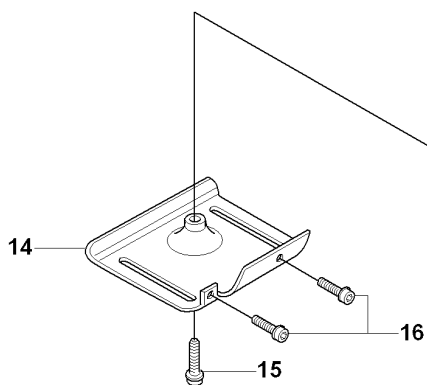

K2 323C, L, LD, R, RJ, 325CX, Lx, LDx, Rx, RJx
STARTER

STARTER

325 CX, 2008-03

Ref	Part No	Description	Remark	QTY KIT	
1	503 87 33-05	STARTER PAWL BRIDGE		2	
2	735 31 08-20	E-CLIP		1	1
3	503 87 36-01	SPRING		2	1
4	503 87 35-02	STARTER PAWL		2	1
6	503 85 28-06	STARTER ASSY			
7	537 37 93-02	SPACING SLEEVE		2	6
8	503 21 77-16	SCREW IH SCT		1	6
9	503 85 89-01	STARTER CORD		1	6
10	537 00 84-01	STARTER HANDLE		1	6
11	503 96 49-01	STARTER PULLEY		1	6
12	503 85 87-02	STARTER HOUSING		1	6
13	537 37 93-02	SPACING SLEEVE		1	6
14	537 03 41-01	PROTECTIVE PLATE		1	
15	503 20 03-16	SCREW IH SCFM		1	
16	503 21 66-18	SCREW IH SCT		1	
17	503 20 03-16	SCREW IH SCFM		2