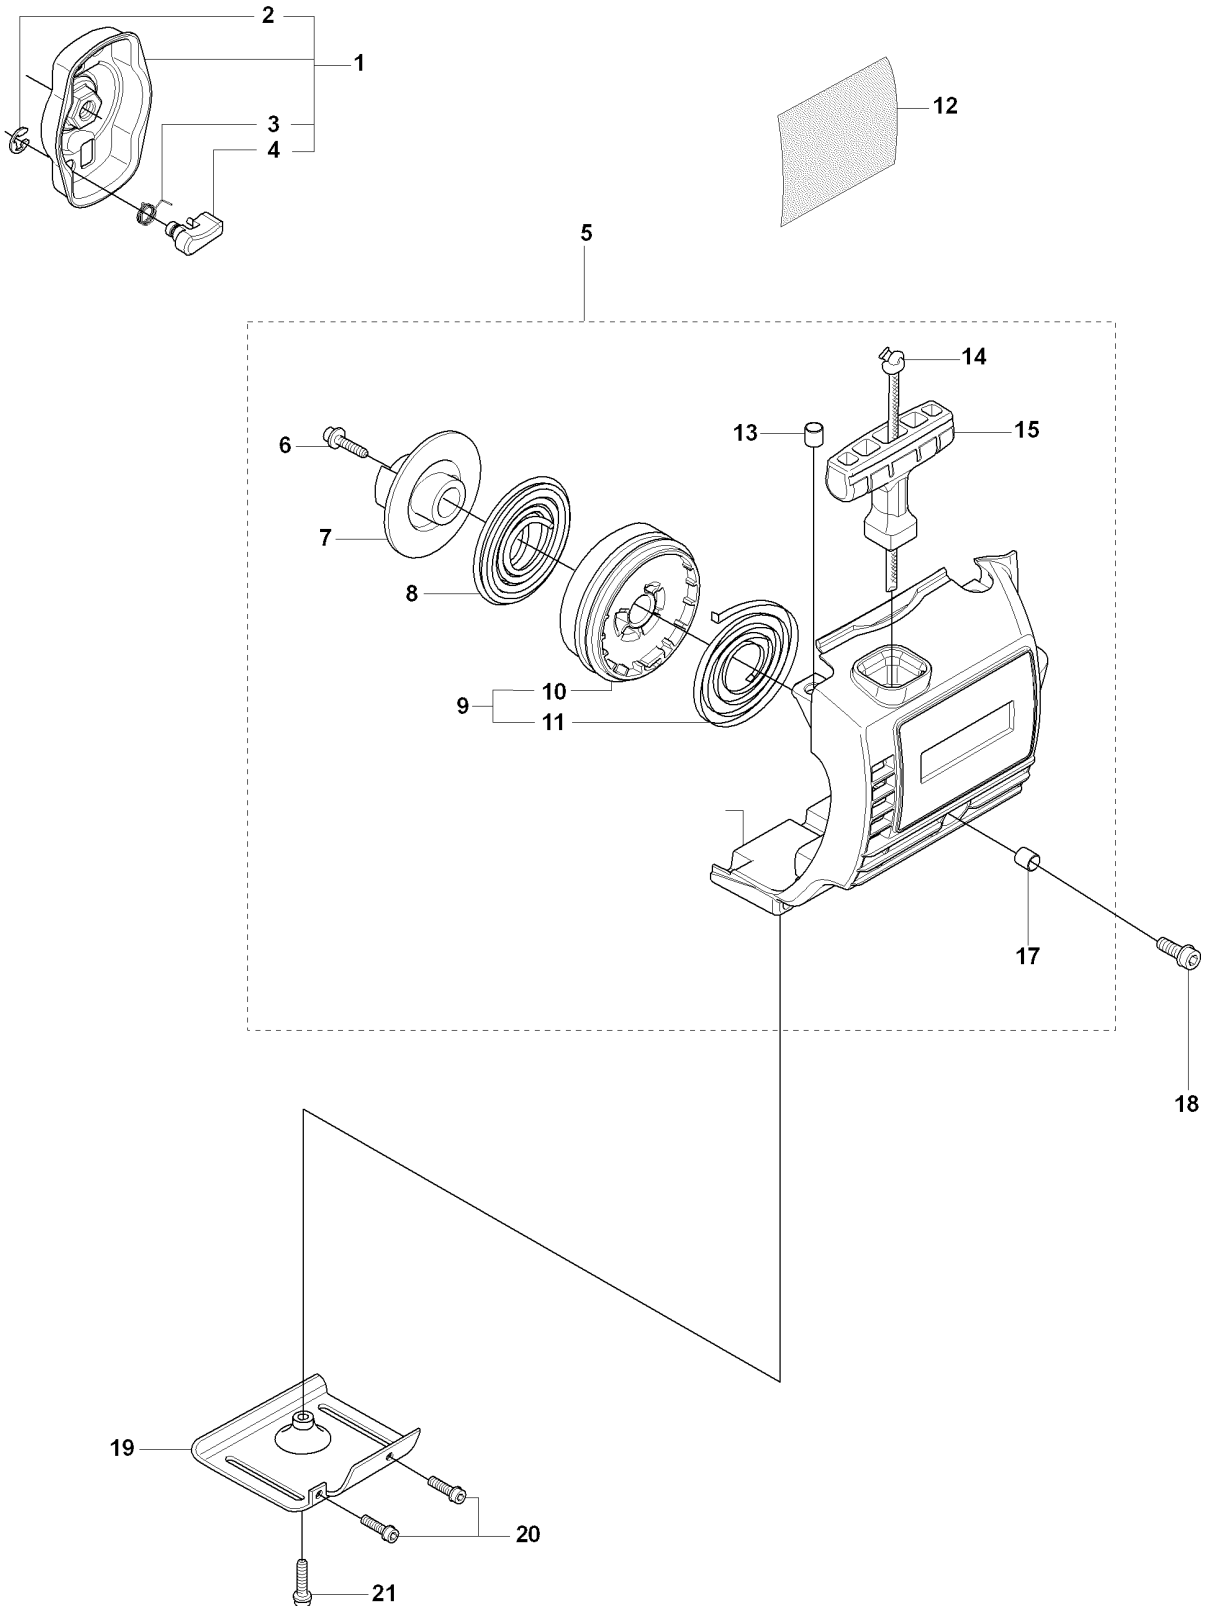

K1 323C, L, LD, R, RJ, 325CX, Lx, LDx, Rx, RJx
STARTER

STARTER

325 CX, 2008-03

Ref	Part No	Description	Remark	QTY	KIT
1	503 87 33-05	STARTER PAWL BRIDGE		1	
2	735 31 08-20	E-CLIP		2	1
3	503 87 36-01	SPRING		2	1
4	503 87 35-02	STARTER PAWL		2	1
5	544 07 11-02	STARTER ASSY		1	
6	503 21 77-25	SCREW IHSC T		1	5
7	544 03 87-02	DRIVER		1	5
8	544 03 88-02	SPRING		1	5
9	544 16 65-01	STARTER PULLEY ASSY		1	5
10	544 03 86-01	STARTER PULLEY		1	5, 9
11	503 85 90-01	RECOIL SPRING		1	5, 9
12	537 35 34-04	LABEL		1	
12	537 35 34-05	LABEL		1	
12	537 35 34-07	LABEL		1	
12	537 35 34-08	LABEL		1	
12	537 35 34-14	LABEL		1	
12	537 35 34-16	LABEL		1	
12	537 35 34-12	LABEL		1	
12	537 35 34-13	LABEL		1	
12	537 35 34-18	LABEL		1	
13	537 37 93-02	SPACING SLEEVE		2	
14	503 85 89-01	STARTER CORD		1	5
15	537 00 84-01	STARTER HANDLE		1	5
16	537 41 16-01	STARTER HOUSING		1	5
17	537 37 93-02	SPACING SLEEVE		1	5
18	503 21 68-20	SCREW IHSC FT		1	
18	503 20 03-16	SCREW IHSC FM		1	
19	537 03 41-01	PROTECTIVE PLATE		1	
20	503 21 66-18	SCREW IHSC T		1	
21	503 20 03-16	SCREW IHSC FM		1