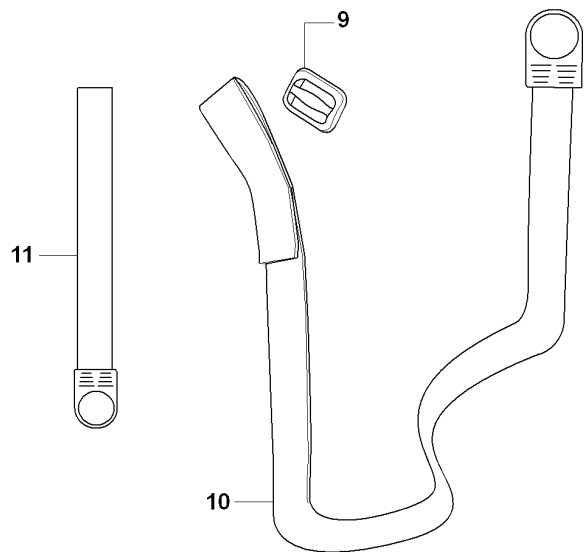

R 323C, L, LD, R, RJ, 325CX, Lx, LDx, Rx, RJx
ACCESSORIES

GUARDS

325 CX, 2008-03

Ref	Part No	Description	Remark	QTY	KIT
1	537 29 95-01	SAW BLADE GUARD		1	
2	725 23 68-71	SCREW EHHM		2	1
3	537 04 75-01	CLAMP		1	1
4	537 29 34-01	ADAPTER		1	1
5	502 27 22-01	SAW BLADE GUARD		1	1
6	503 21 75-16	SCREW IHSCFT		4	1
7	537 07 67-01	TRIMMER GUARD		1	
8	503 21 07-16	SCREW IHSCFT		1	7
9	503 79 88-01	BLADE		1	7
10	503 93 42-02	COMBI GUARD		1	
11	503 21 07-16	SCREW IHSCFT		1	10
12	503 79 88-01	BLADE		1	10
13	503 97 71-01	TRIMMER GUARD		1	
14	503 21 07-16	SCREW IHSCFT		1	13
15	503 79 88-01	BLADE		1	13

U 323C, L, LD, R, RJ, 325CX, Lx, LDx, Rx, RJx
HARNESS

Duo Balance

HARNES

325 CX, 2008-03

Ref	Part No	Description	Remark	QTY KIT
1	503 99 61-01	BAND		
2	503 99 61-03	BAND		
3	537 27 59-01	HIP PAD		
4	502 02 28-01	HOOK		
5	502 02 30-02	LOCK		4
6	502 02 38-01	SPRING		4
7	502 02 29-02	HOOK		4
8	735 31 09-20	E-CLIP		4
9	537 11 35-01	RETAINER		
10	503 99 61-03	BAND		
11	503 99 61-01	BAND		3
12	537 17 54-01	HIP PAD		3
13	537 27 59-01	HIP PAD		