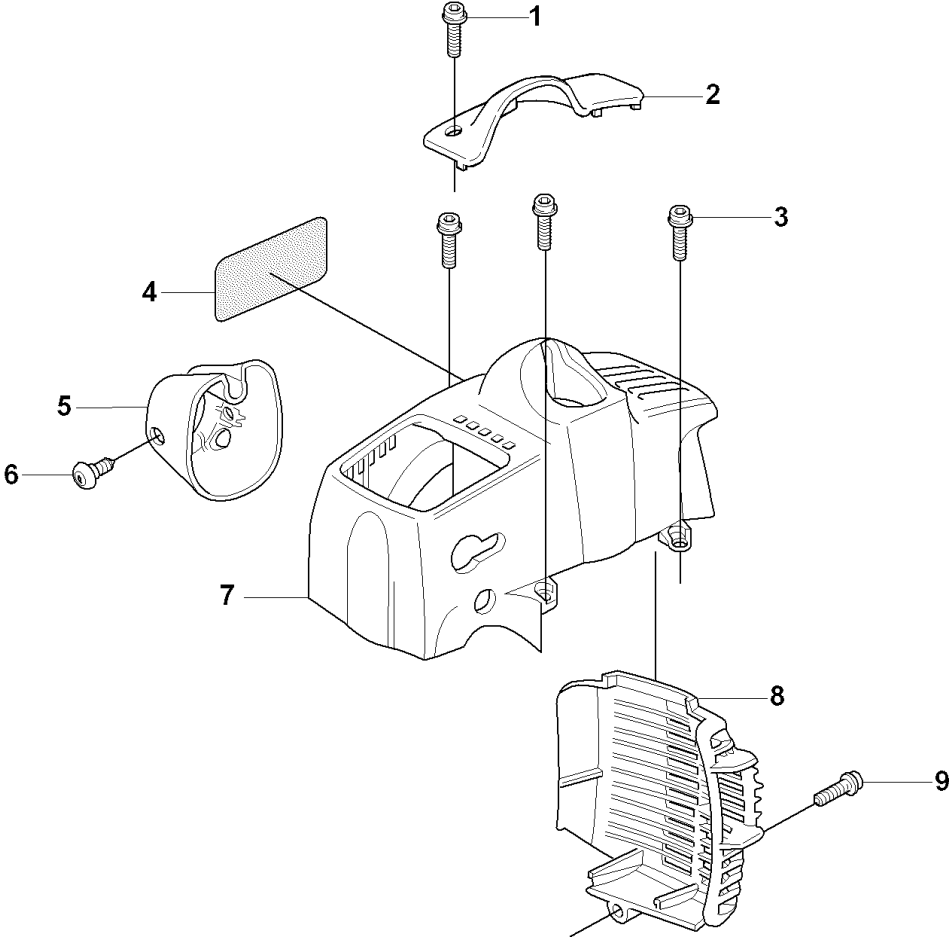

H 323C, L, LD, R, RJ, 325CX, Lx, LDx, Rx, RJx
COVER

Ref	Part No	Description	Remark	QTY KIT
1	503 21 35-12	SCREW CCRPANT		2
2	537 10 44-01	ARM PROTECTION		1
3	503 21 68-20	SCREW IHSCFT		3
3	503 20 03-16	SCREW IHSCFM		3
4	537 35 33-14	LABEL		1
4	537 35 33-16	LABEL		1
4	537 35 33-17	LABEL		1
4	537 35 33-15	LABEL		1
4	537 35 33-20	LABEL		1
4	537 35 33-24	LABEL		1
4	537 35 33-22	LABEL		1
4	537 35 33-23	LABEL		1
4	537 35 33-26	LABEL		1
5	503 97 21-01	COVER		1
6	503 96 13-01	SCREW		2
7	503 87 18-02	CYLINDER COVER		1
8	537 32 08-03	HEAT PROTECTOR		1
9	503 21 68-20	SCREW IHSCFT		1
9	503 20 03-16	SCREW IHSCFM		1