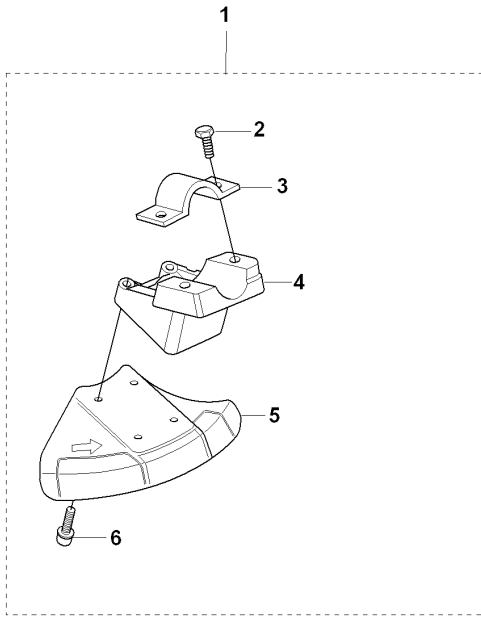

R 323C, L, LD, R, RJ, 325CX, Lx, LDx, Rx, RJx
ACCESSORIES

GUARDS

325 CX, 2008-03

Ref	Part No	Description	Remark	QTY	KIT
1	537 29 95-01	SAW BLADE GUARD		1	
2	725 23 68-71	SCREW EHHM		2	1
3	537 04 75-01	CLAMP		1	1
4	537 29 34-01	ADAPTER		1	1
5	502 27 22-01	SAW BLADE GUARD		1	1
6	503 21 75-16	SCREW IHSCFT		4	1
7	537 07 67-01	TRIMMER GUARD		1	
8	503 21 07-16	SCREW IHSCFT		1	7
9	503 79 88-01	BLADE		1	7
10	503 93 42-02	COMBI GUARD		1	
11	503 21 07-16	SCREW IHSCFT		1	10
12	503 79 88-01	BLADE		1	10
13	503 97 71-01	TRIMMER GUARD		1	
14	503 21 07-16	SCREW IHSCFT		1	13
15	503 79 88-01	BLADE		1	13