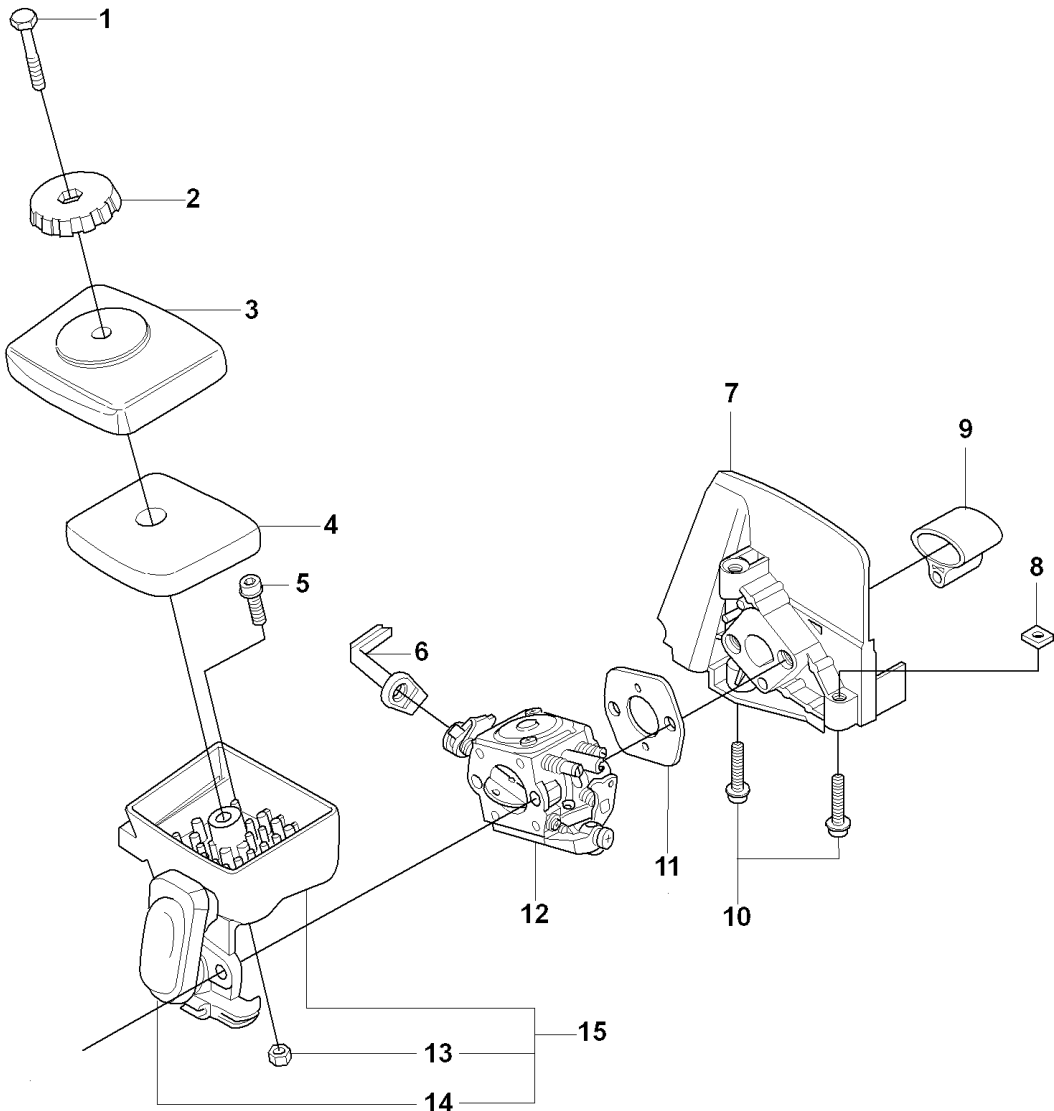

J 323C, L, LD, R, RJ, 325CX, Lx, LDx, Rx, RJx
CARBURETOR & AIRFILTER

CARBURETOR & AIR FILTER

325 CX, 2008-03

Ref	Part No	Description	Remark	QTY KIT	
1	502 20 65-03	SCREW EHHM		1	
2	502 20 40-01	KNOB		1	
3	503 88 80-02	FILTER COVER		1	
4	537 18 63-01	AIR FILTER		1	
5	503 21 75-16	SCREW IHSCFT		1	
6	503 96 25-01	CHOKE CONTROL		1	
7	503 91 09-01	INSULATION WALL		1	
8	503 22 65-04	SQUARE NUT		2	
9	503 94 26-01	INLET PIPE		1	
10	503 20 03-25	SCREW IHSCFM		2	
11	503 49 71-01	GASKET		1	
12	503 28 34-01	CARBURETTOR	Zama C1Q-EL24, NOT FOR US	1	
12	576 01 98-01	CARBURETTOR	Hualong HQ-2, only option for US	1	
13	731 23 14-01	HEXAGON NUT		1	15
14	503 88 79-01	HUB CAP		1	15
15	503 89 03-01	FILTERBLOCK ASSY		1