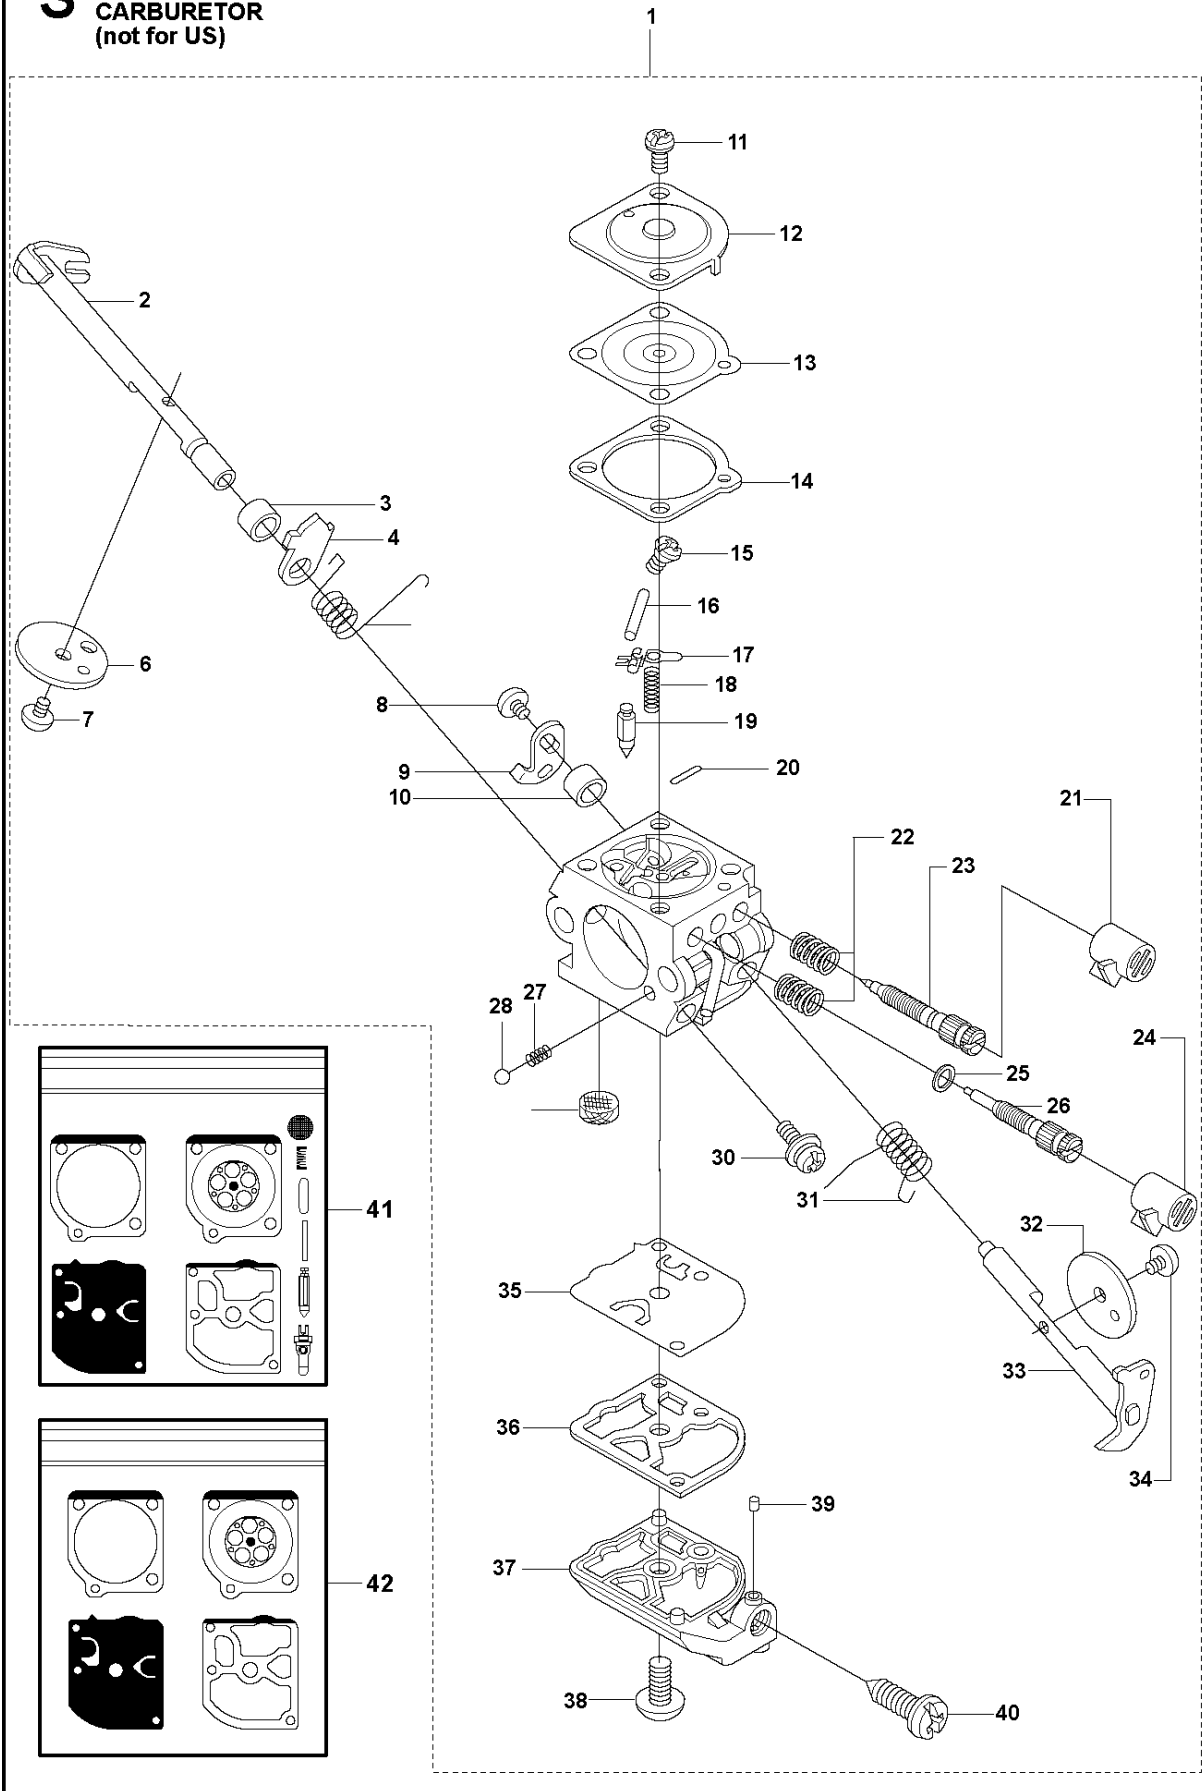

SPARE PARTS LIST

TRIMMERS/EDGERS

325 CX, 2008-03

T 323C, L, LD, R, RJ, 325CX, Lx, LDx, Rx, RJx
ACCESSORIES

ACCESSORIES

325 CX, 2008-03

Ref	Part No	Description	Remark	QTY	KIT
1	531 00 92-48	FILTER OIL		1	
2	502 28 59-01	STOP		1	
3	501 60 02-03	SCREWDRIVER		1	
4	502 11 46-02	SOCKET WRENCH		1	
5	502 21 58-01	L-NYCKEL		1	
6	537 35 36-01	LOOP		1	
7	537 13 04-02	KNOB		1	
8	537 35 01-01	LOOP		1	6
9	725 23 31-51	SCREW		1	
10	503 97 64-01	GREASE		1	
11	537 31 29-01	TRANSPORT GUARD		1	
12	503 73 40-01	FRONT PIECE		1	
13	503 73 41-02	FRONT PIECE		1	
14	502 02 28-02	WELT HOOK		1	
15	537 21 62-01	HARNESS		1	
15	537 21 62-02	HARNESS		1	

S 323C, L, LD, R, RJ, 325CX, Lx, LDx, Rx, RJx
CARBURETOR
(not for US)

Ref	Part No	Description	Remark	QTY	KIT
1	503 28 34-01	CARBURETTOR		0	
2	537 37 03-01	VALVE		1	1
3	503 48 19-01	COLLAR		1	1
4	537 04 90-01	LEVER		1	1
5	537 02 10-01	SPRING		1	1
6	537 37 03-01	VALVE		1	1
7	503 48 18-01	SCREW		1	1
8	503 47 90-01	SCREW		1	1
9	537 01 98-01	LEVER		1	1
10	503 47 89-01	COLLAR		1	1
11	503 48 05-01	SCREW		2	1
12	503 97 43-01	COVER		1	1
13	537 04 89-01	DIAPHRAGM		1	1, 41, 42
14	537 02 04-01	GASKET		1	1, 41, 42
15	503 48 01-01	SCREW		1	1
16	503 48 00-01	PIN RETAINING SCREW		1	1, 41
17	503 66 59-01	LEVER		1	1, 41
18	537 02 03-01	SPRING		1	1, 41
19	503 47 97-01	VALVE		1	1, 41
20	537 02 08-01	PLUG		1	1, 41
21	537 02 16-01	LIMITER CAP		1	1
22	503 48 08-01	SPRING		1	1
23	537 12 78-01	SCREW		1	1
24	537 02 16-01	LIMITER CAP		1	1
25	503 97 40-01	WASHER		1	1
26	537 02 06-01	SCREW		1	1
27	537 01 26-01	SPRING		1	1
28	537 01 25-01	BALL		1	1
29	503 53 57-01	STRAINER		1	1, 41
30	503 75 53-01	SCREW		1	1
31	537 01 97-01	SPRING		1	1
32	537 01 99-01	VALVE		1	1
33	537 01 96-01	SHAFT ASSY		1	1
34	503 47 92-01	SCREW		1	1
35	537 02 00-01	DIAPHRAGM PUMP		1	1, 41, 42
36	537 02 01-01	GASKET PUMP		1	1, 41, 42
37	537 02 02-01	COVER		1	1
38	503 47 96-01	SCREW		1	1
39	503 48 11-01	PIECE		1	1
40	537 02 07-01	SCREW		1	1
41	531 00 45-53	SET		1	
42	531 00 45-52	GASKET KIT		1	