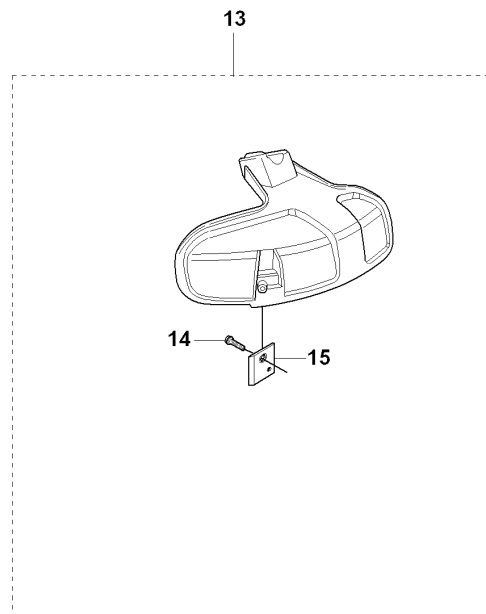

R 323C, L, LD, R, RJ, 325CX, Lx, LDx, Rx, RJx
ACCESSORIES

GUARDS

325 CX, 2008-03

Ref	Part No	Description	Remark	QTY	KIT
1	537 29 95-01	SAW BLADE GUARD		1	
2	725 23 68-71	SCREW EHHM		2	1
3	537 04 75-01	CLAMP		1	1
4	537 29 34-01	ADAPTER		1	1
5	502 27 22-01	SAW BLADE GUARD		1	1
6	503 21 75-16	SCREW IHSCFT		4	1
7	537 07 67-01	TRIMMER GUARD		1	
8	503 21 07-16	SCREW IHSCFT		1	7
9	503 79 88-01	BLADE		1	7
10	503 93 42-02	COMBI GUARD		1	
11	503 21 07-16	SCREW IHSCFT		1	10
12	503 79 88-01	BLADE		1	10
13	503 97 71-01	TRIMMER GUARD		1	
14	503 21 07-16	SCREW IHSCFT		1	13
15	503 79 88-01	BLADE		1	13