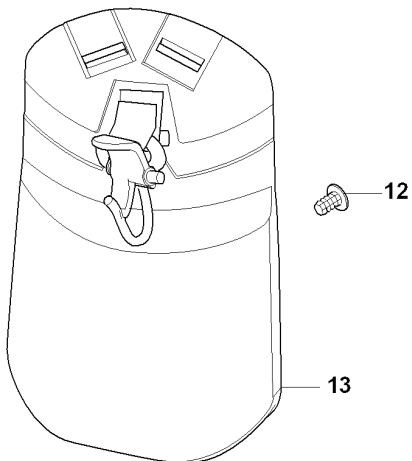

U 323C, L, LD, R, RJ, 325CX, Lx, LDx, Rx, RJx
HARNESS

Duo Balance

HARNES

325 CX, 2008-03

Ref	Part No	Description	Remark	QTY KIT
1	503 99 61-01	BAND		
2	503 99 61-03	BAND		
3	537 27 59-01	HIP PAD		
4	502 02 28-01	HOOK		
5	502 02 30-02	LOCK		4
6	502 02 38-01	SPRING		4
7	502 02 29-02	HOOK		4
8	735 31 09-20	E-CLIP		4
9	537 11 35-01	RETAINER		
10	503 99 61-03	BAND		
11	503 99 61-01	BAND		3
12	537 17 54-01	HIP PAD		3
13	537 27 59-01	HIP PAD		