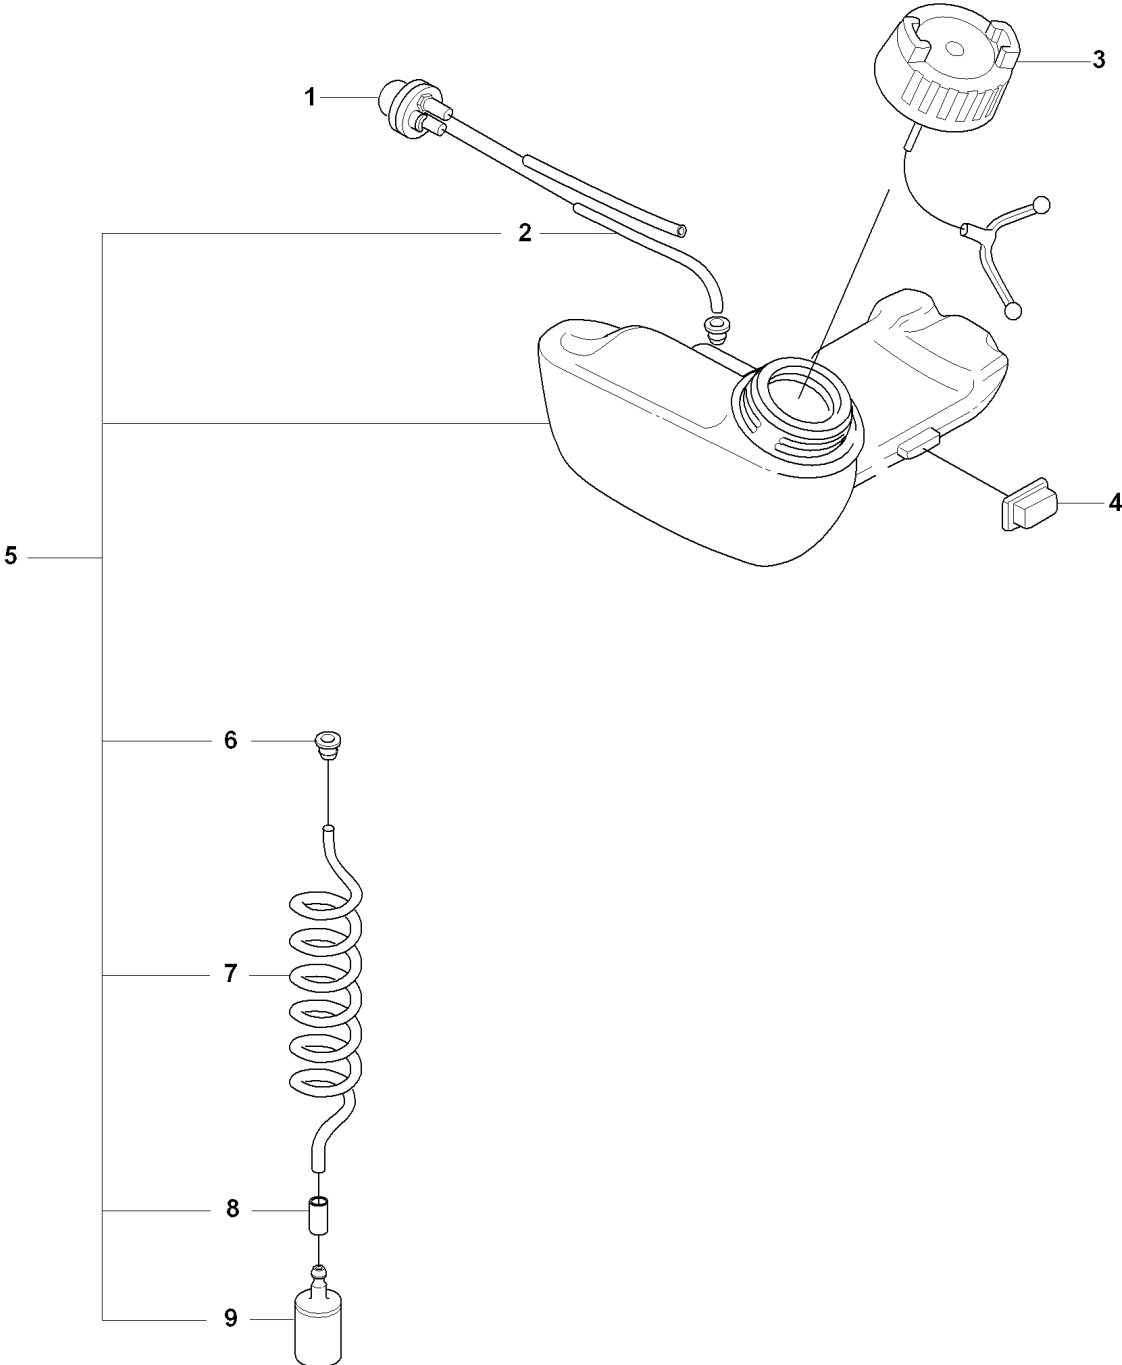

L 323C, L, LD, R, RJ, 325CX, Lx, LDx, Rx, RJx
FUEL TANK

FUEL TANK

325 CX, 2008-03

Ref	Part No	Description	Remark	QTY	KIT
1	503 93 66-01	PRIMER HOUSING		1	
2	537 04 24-01	FUEL HOSE		2	5
3	503 91 18-02	TANK CAP		1	
4	503 91 10-01	SUSPENSION		4	
5	537 06 86-02	FUEL TANK		1	
6	503 73 58-01	BUSHING		2	5
7	544 32 50-01	FUEL HOSE		1	5
8	504 02 24-01	HOSE CLAMP		1	5
9	503 44 32-01	FILTER		1	5