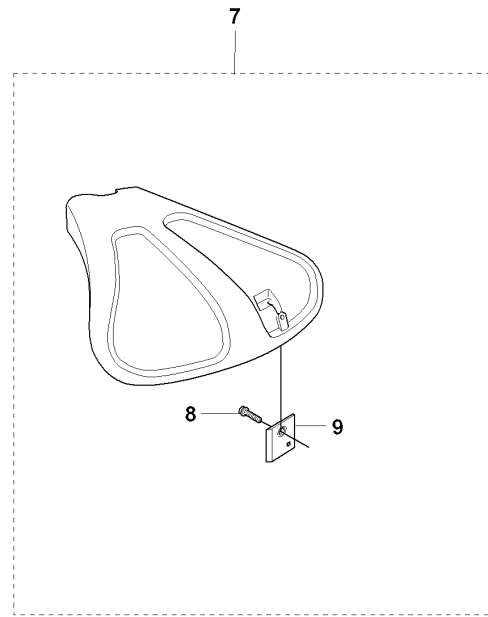

R 323C, L, LD, R, RJ, 325CX, Lx, LDx, Rx, RJx
ACCESSORIES

GUARDS

325 CX, 2008-03

Ref	Part No	Description	Remark	QTY	KIT
1	537 29 95-01	SAW BLADE GUARD		1	
2	725 23 68-71	SCREW EHHM		2	1
3	537 04 75-01	CLAMP		1	1
4	537 29 34-01	ADAPTER		1	1
5	502 27 22-01	SAW BLADE GUARD		1	1
6	503 21 75-16	SCREW IHSCFT		4	1
7	537 07 67-01	TRIMMER GUARD		1	
8	503 21 07-16	SCREW IHSCFT		1	7
9	503 79 88-01	BLADE		1	7
10	503 93 42-02	COMBI GUARD		1	
11	503 21 07-16	SCREW IHSCFT		1	10
12	503 79 88-01	BLADE		1	10
13	503 97 71-01	TRIMMER GUARD		1	
14	503 21 07-16	SCREW IHSCFT		1	13
15	503 79 88-01	BLADE		1	13