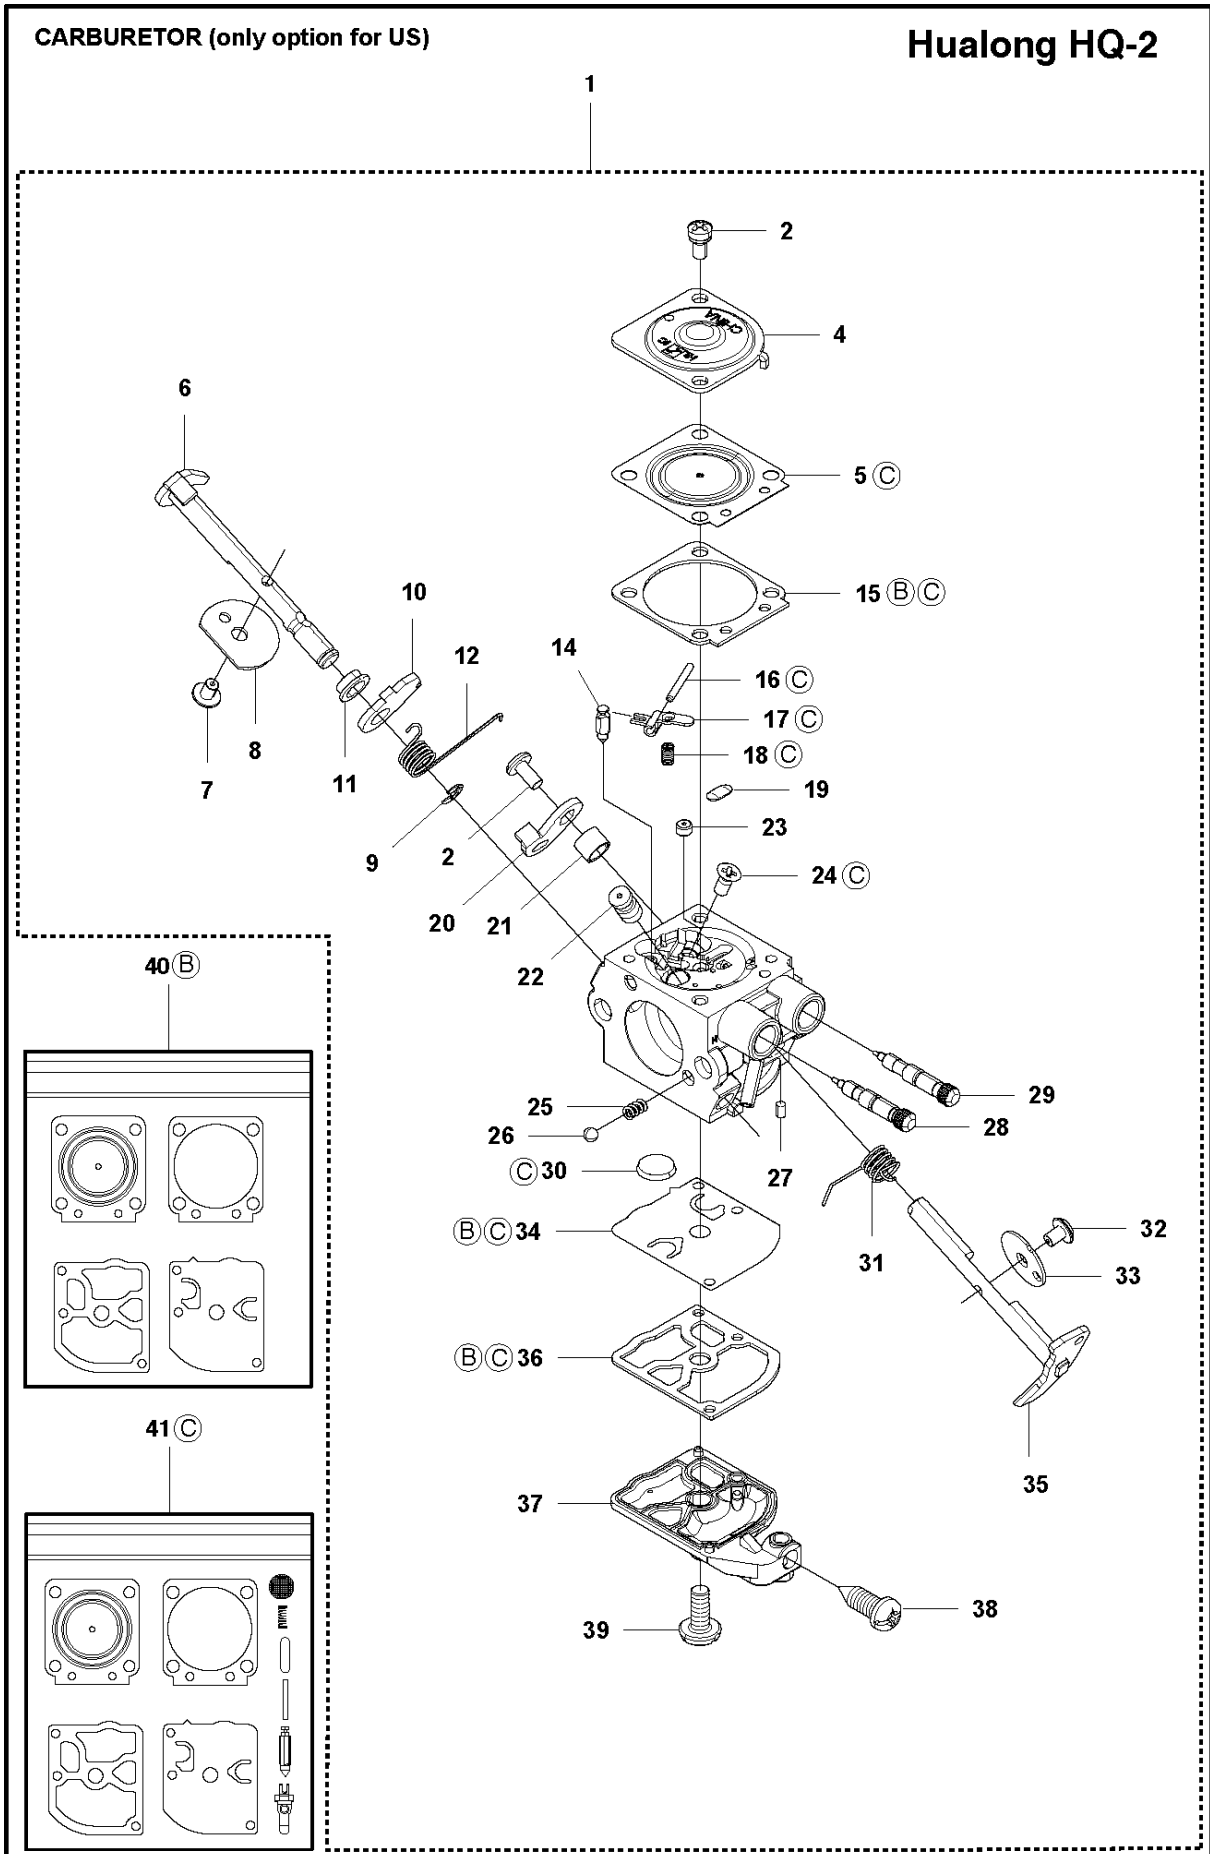

CARBURETOR (only option for US)

Hualong HQ-2

CARBURETOR

325 CX, 2008-03

Ref	Part No	Description	Remark	QTY	KIT
1	576 01 98-01	CARBURETTOR	Hualong HQ-2, only option for US	1	
2	576 02 42-01	SCREW		2	1
4	576 02 36-01	COVER		1	1
5	576 02 24-01	DIAPHRAGM ASSY		1	1
6	576 02 30-01	SHAFT ASSY		1	1
7	576 02 41-01	SCREW		1	1
8	576 02 32-01	CHOKE		1	1
9	576 02 48-01	E-CLIP		1	1
10	576 02 31-01	LEVER		1	1
11	576 02 35-01	BUSHING		1	1
12	576 02 33-01	SPRING		1	1
14	576 02 01-01	VALVE		1	1
15	576 02 37-01	GASKET		1	1
16	576 02 03-01	PIN		1	1
17	576 02 04-01	LEVER		1	1
18	576 02 05-01	SPRING		1	1
19	576 02 06-01	PLUG		1	1
20	576 02 28-01	LEVER		1	1
21	576 02 29-01	BUSHING		1	1
22	576 02 07-01	MAIN NOZZLE		1	1
23	576 02 08-01	CHECK VALVE		1	1
24	576 02 43-01	SCREW		1	1
25	576 02 34-01	SPRING		1	1
26	576 02 47-01	BALL		1	1
27	576 02 23-01	BAR		1	1
28	576 02 10-01	NEEDLE		1	1
29	576 02 11-01	NEEDLE		1	1
30	576 02 15-01	SCREEN		1	1
31	576 02 27-01	SPRING		1	1
32	576 02 40-01	SCREW		1	1
33	576 02 26-01	THROTTLE		1	1
34	576 02 39-01	DIAPHRAGM PUMP		1	1
35	576 02 25-01	SHAFT ASSY		1	1
36	576 02 38-01	GASKET		1	1
37	576 02 20-01	COVER		1	1
38	576 02 22-01	SCREW		1	1
39	576 02 44-01	SCREW		1	1
40	581 74 35-01	GASKET KIT		1	1
41	581 74 37-01	REPAIR KIT		1	1