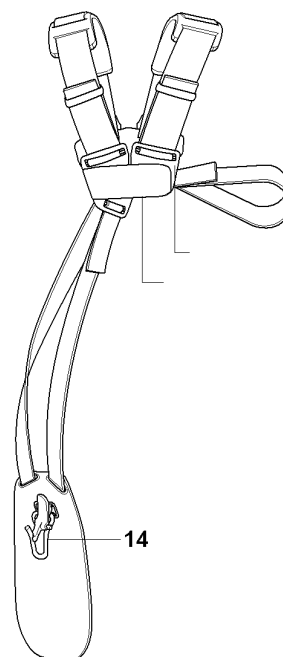

SPARE PARTS LIST

TRIMMERS/EDGERS

325 CX, 2008-03

T 323C, L, LD, R, RJ, 325CX, Lx, LDx, Rx, RJx
ACCESSORIES

ACCESSORIES

325 CX, 2008-03

Ref	Part No	Description	Remark	QTY	KIT
1	531 00 92-48	FILTER OIL		1	
2	502 28 59-01	STOP		1	
3	501 60 02-03	SCREWDRIVER		1	
4	502 11 46-02	SOCKET WRENCH		1	
5	502 21 58-01	L-NYCKEL		1	
6	537 35 36-01	LOOP		1	
7	537 13 04-02	KNOB		1	
8	537 35 01-01	LOOP		1	6
9	725 23 31-51	SCREW		1	
10	503 97 64-01	GREASE		1	
11	537 31 29-01	TRANSPORT GUARD		1	
12	503 73 40-01	FRONT PIECE		1	
13	503 73 41-02	FRONT PIECE		1	
14	502 02 28-02	WELT HOOK		1	
15	537 21 62-01	HARNESS		1	
15	537 21 62-02	HARNESS		1	

A 323C, L, LD, R, RJ, 325CX, Lx, LDx, Rx, RJx
BEVEL GEAR

BEVEL GEAR

325 CX, 2008-03

Ref	Part No	Description	Remark	QTY	KIT
1	537 19 92-02	BEVEL GEAR ASSY		1	
2	503 85 63-01	NUT		1	1
3	537 28 56-01	SUPPORT FLANGE		1	1
4	537 29 26-01	CUP		1	1
5	537 23 49-01	DRIVER ASSY		1	1
6	735 31 28-10	CIRCLIP		1	1
7	503 25 24-01	BALL BEARING		1	1
8	738 21 98-00	BALL BEARING		1	1
9	503 20 15-01	SCREW IHHM		1	1
10	503 20 14-12	SCREW IHSCFMO		1	1
11	503 20 07-25	SCREW IHSCFM		1	1
12	738 21 99-00	BALL BEARING		1	1
13	738 21 99-02	BALL BEARING		1	1
14	735 31 11-00	CIRCLIP		1	1
15	735 31 25-10	CIRCLIP		1	1
16	725 23 70-51	SCREW		1	
17	503 20 07-12	SCREW IHSCFM		1	
18	503 93 55-01	CLAMP.GUARD		1	