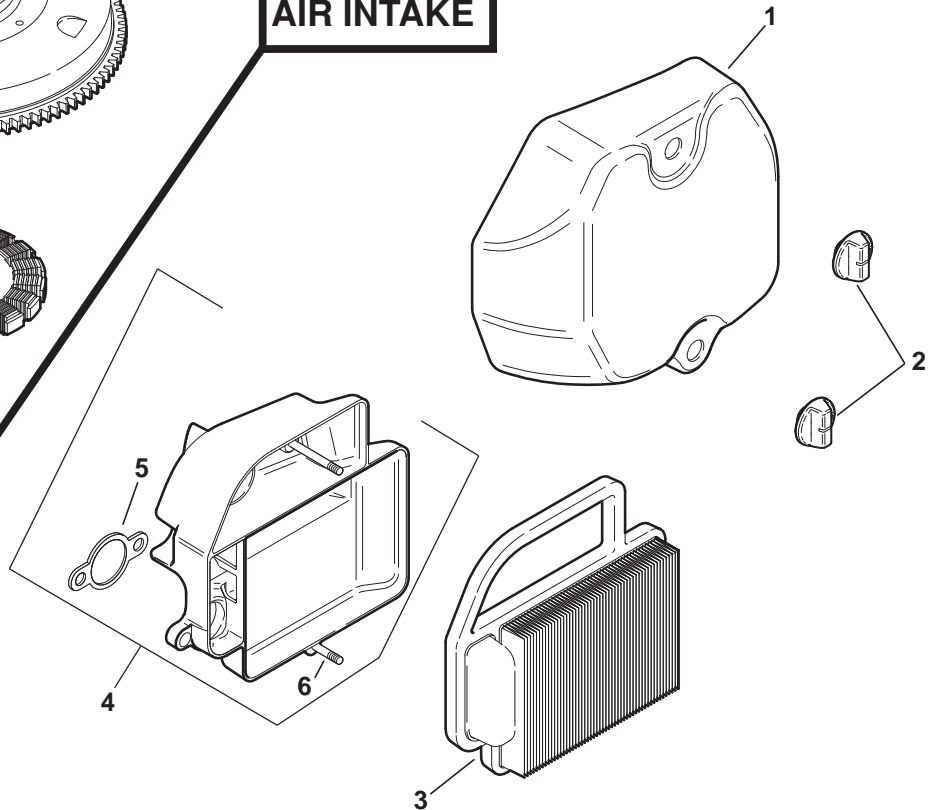

KOHLER ENGINE - MODEL NUMBER SV470, TYPE NUMBER 0121

IGNITION/ELECTRICAL

BLOWER HOUSING AND BAFFLES

AIR INTAKE