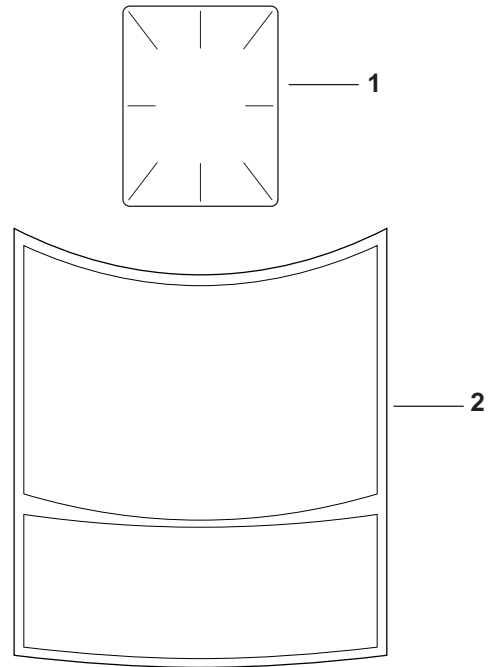

KOHLER ENGINE - MODEL NUMBER SV470, TYPE NUMBER 0121

CRANKSHAFT

DECALS

FUEL SYSTEM