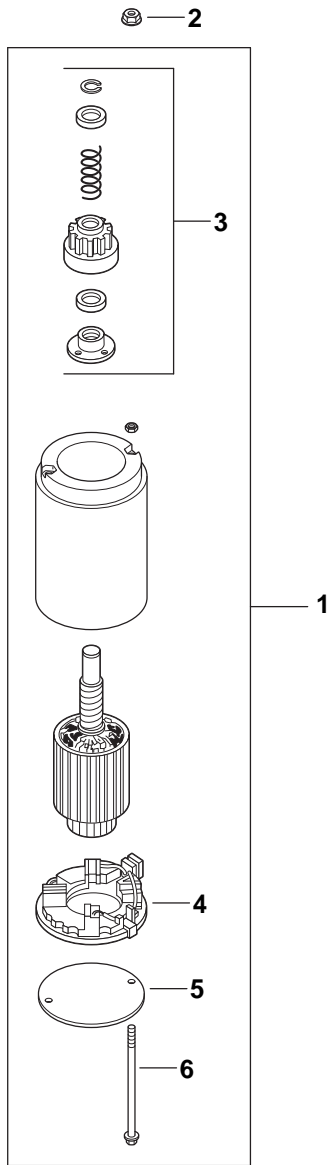

KOHLER ENGINE - MODEL NUMBER SV470, TYPE NUMBER 0121

STARTING SYSTEM