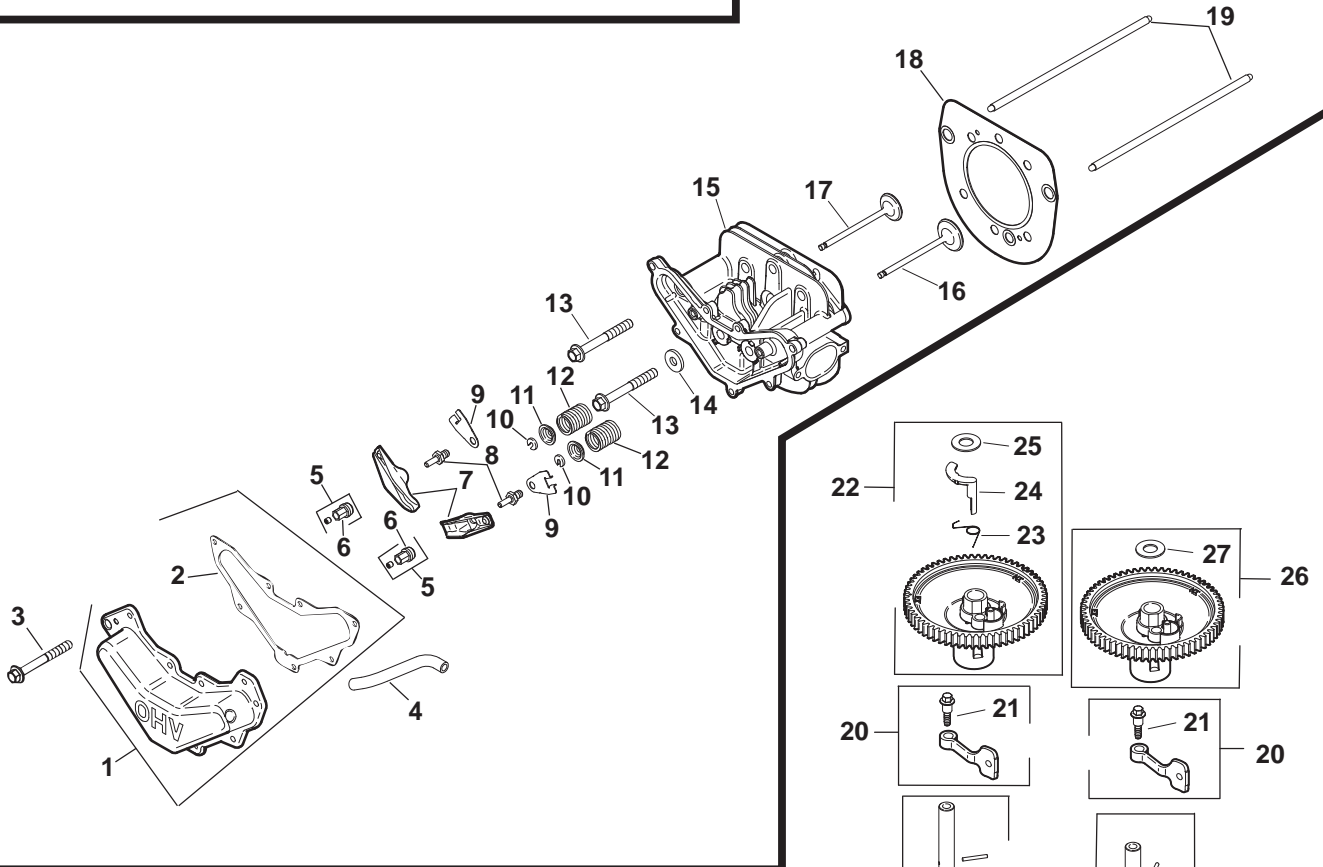

KOHLER ENGINE - MODEL NUMBER SV470, TYPE NUMBER 0121

CYLINDER HEAD, VALVE AND BREATHER

CRANKCASE