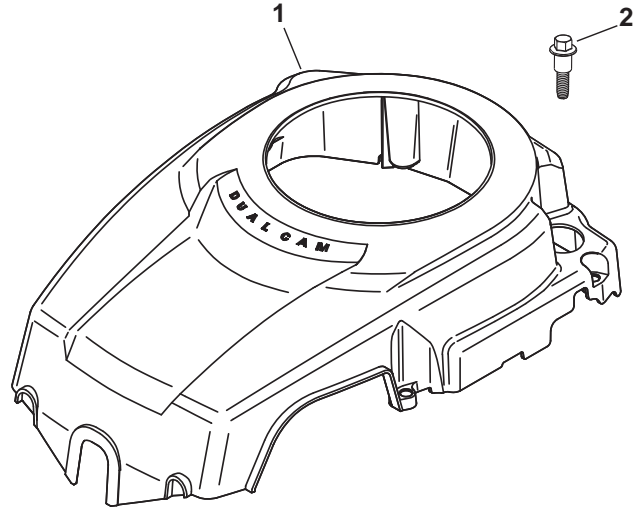

BLOWER HOUSING AND BAFFLES