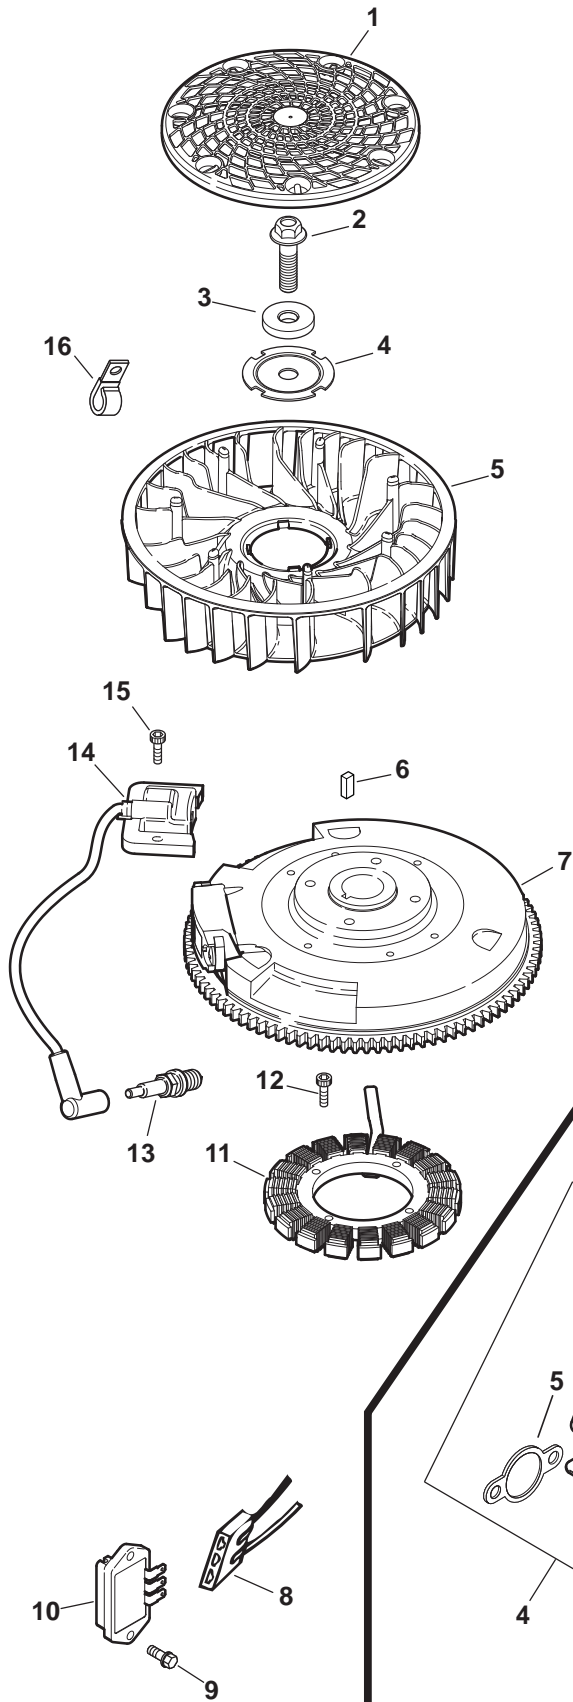

KOHLER ENGINE - MODEL NUMBER SV470, TYPE NUMBER 0121

IGNITION/ELECTRICAL