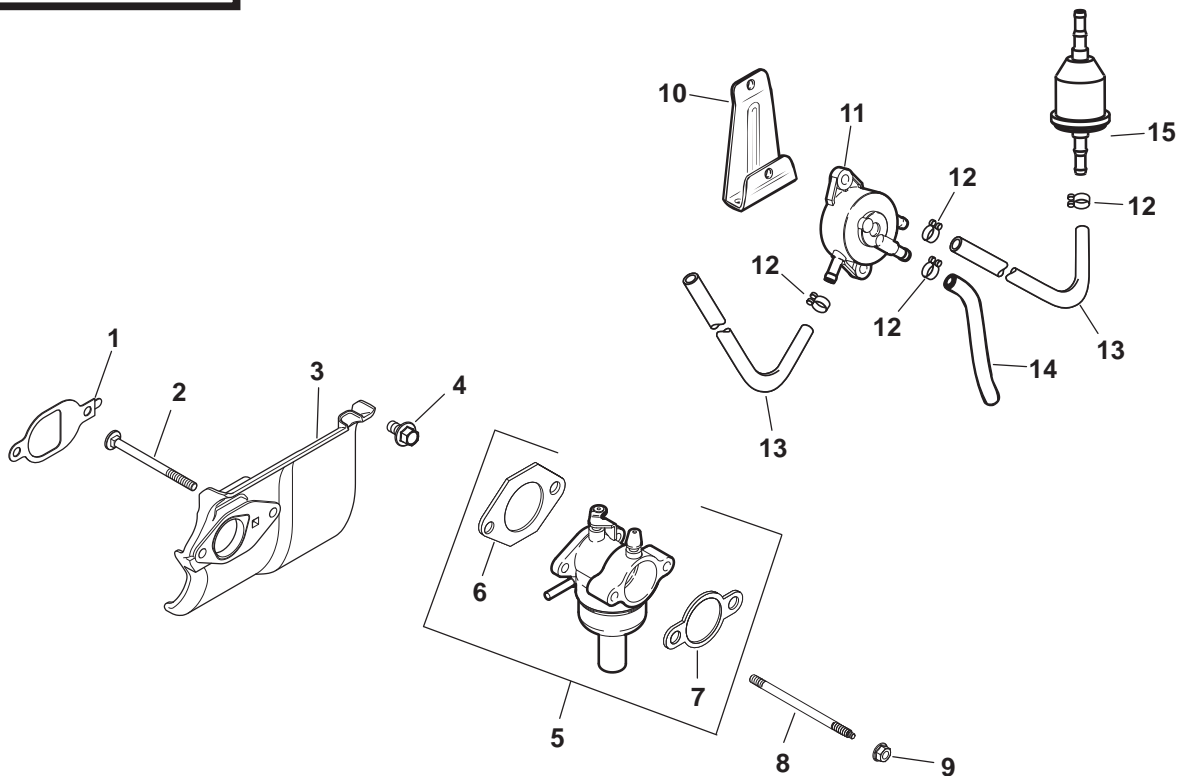

FUEL SYSTEM