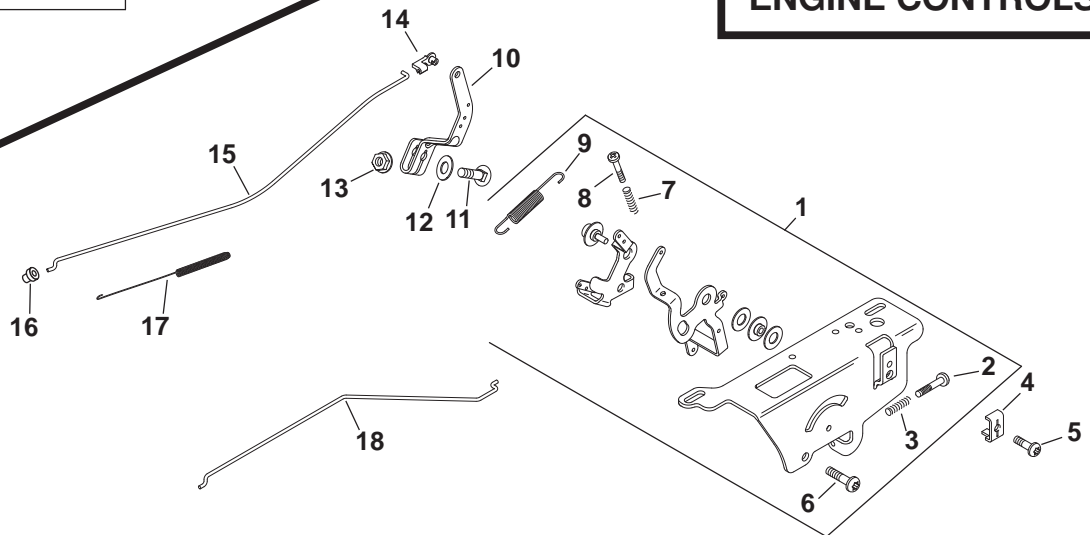

ENGINE CONTROLS