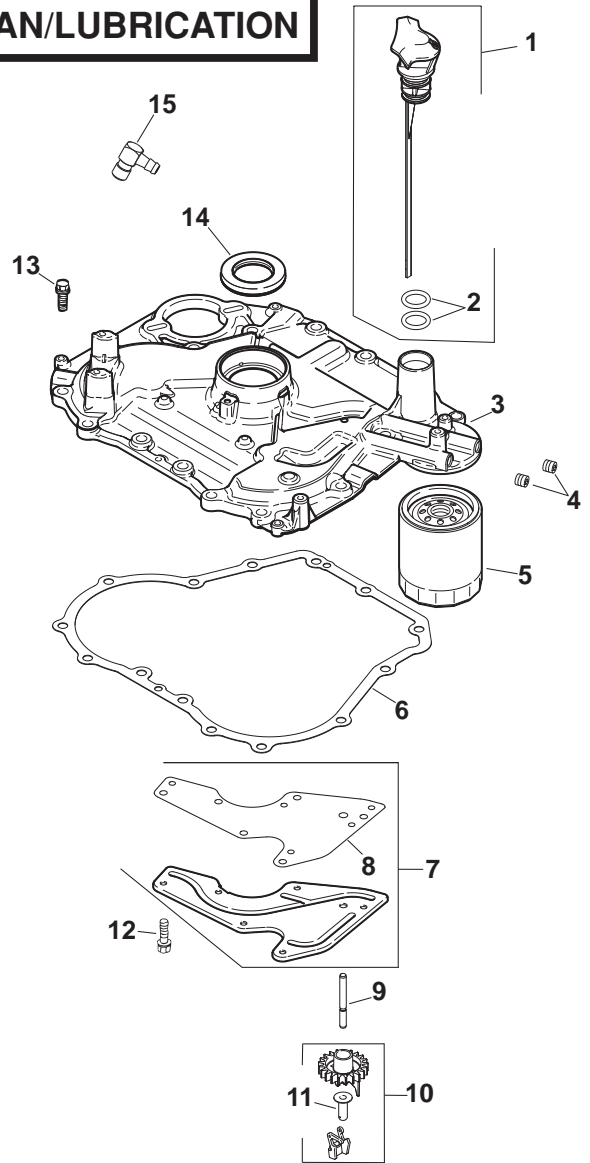

OIL PAN/LUBRICATION