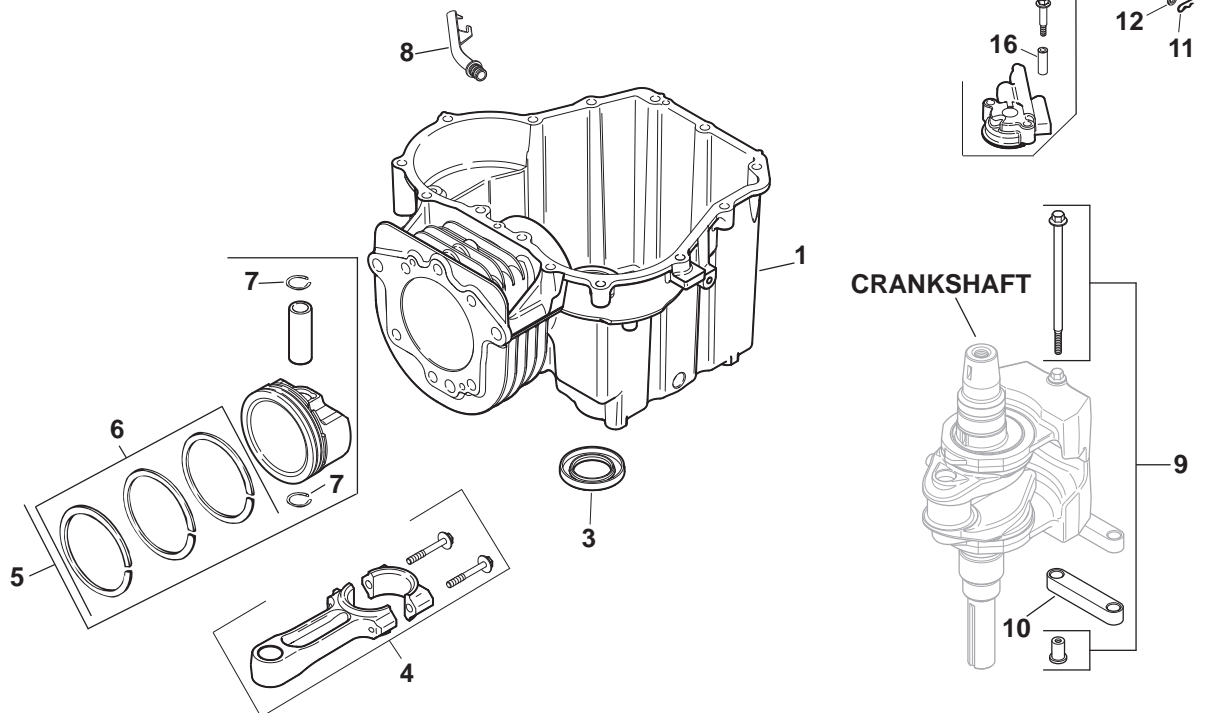

KOHLER ENGINE - MODEL NUMBER SV470, TYPE NUMBER 0121

CYLINDER HEAD, VALVE AND BREATHER

CRANKCASE