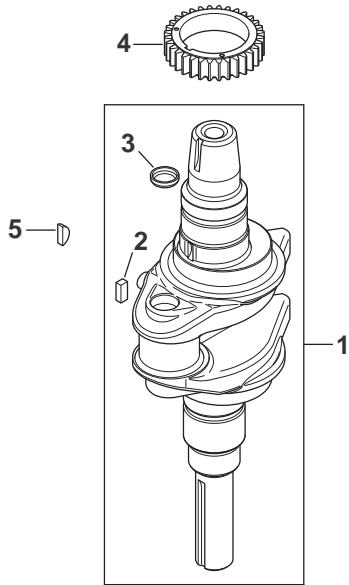

KOHLER ENGINE - MODEL NUMBER SV470, TYPE NUMBER 0121

CRANKSHAFT