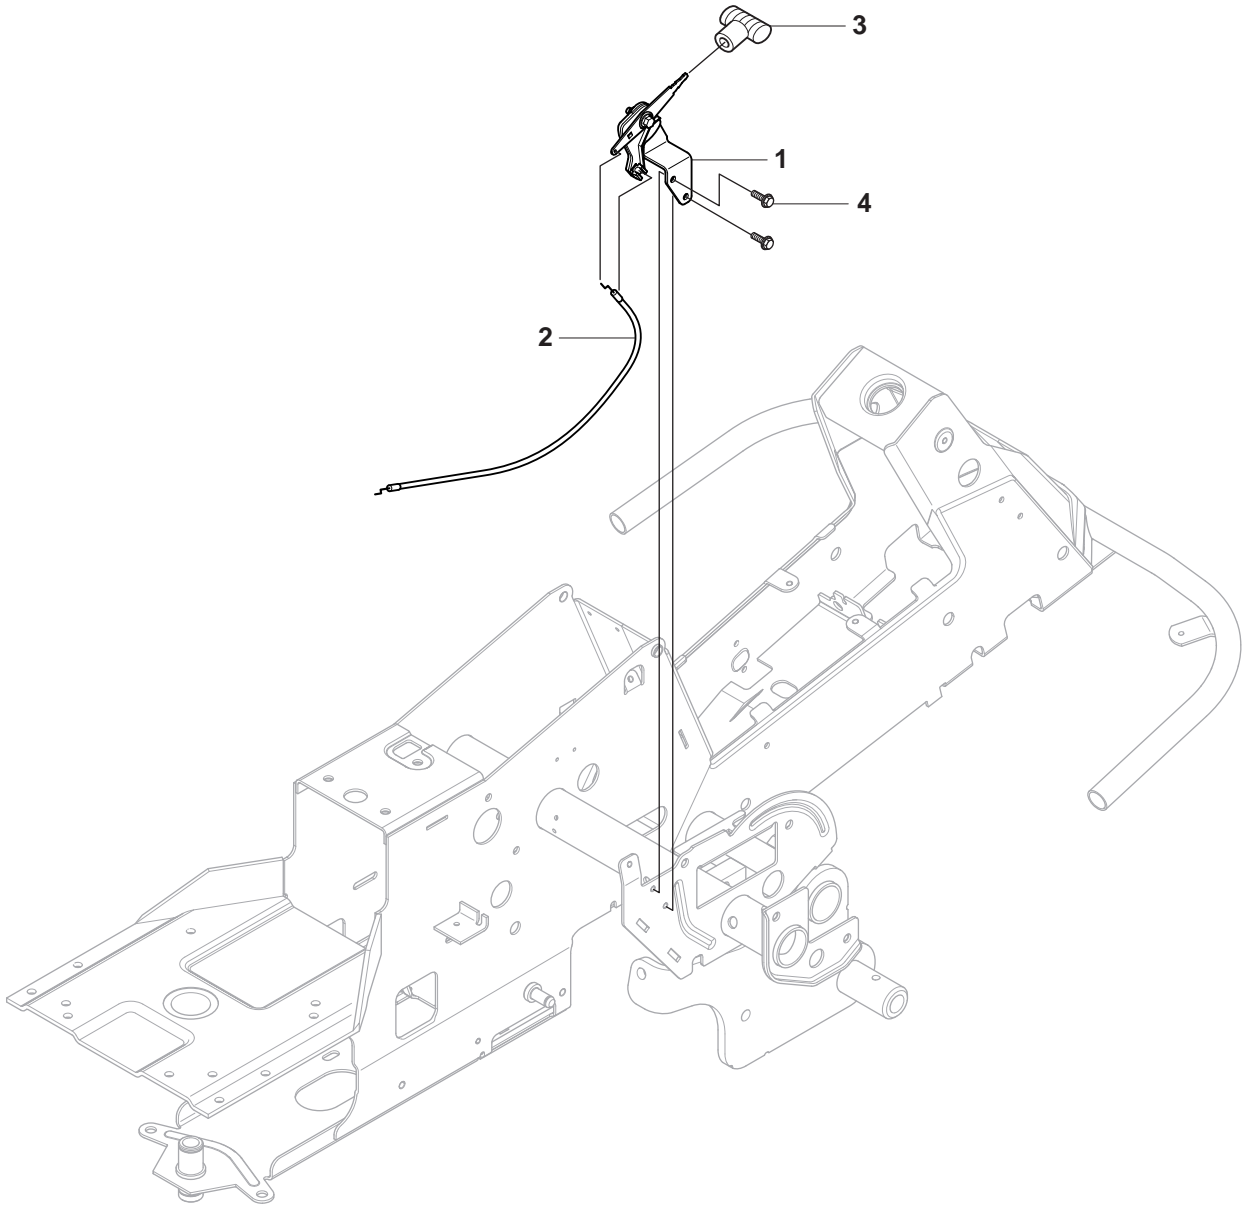

M 965 09 43-01 RIDER R13C
966 83 06-01 RIDER R16C
CONTROLS

M 965 09 43-01 RIDER R13C
966 83 06-01 RIDER R16C
CONTROLS

Pos.	Compl No.	Part No.	Description	Qty.	Notes
1		544 30 15-01		1	
2		544 30 17-01		1	
3		506 88 91-01		1	
4		725 23 64-61	NEW PART	2