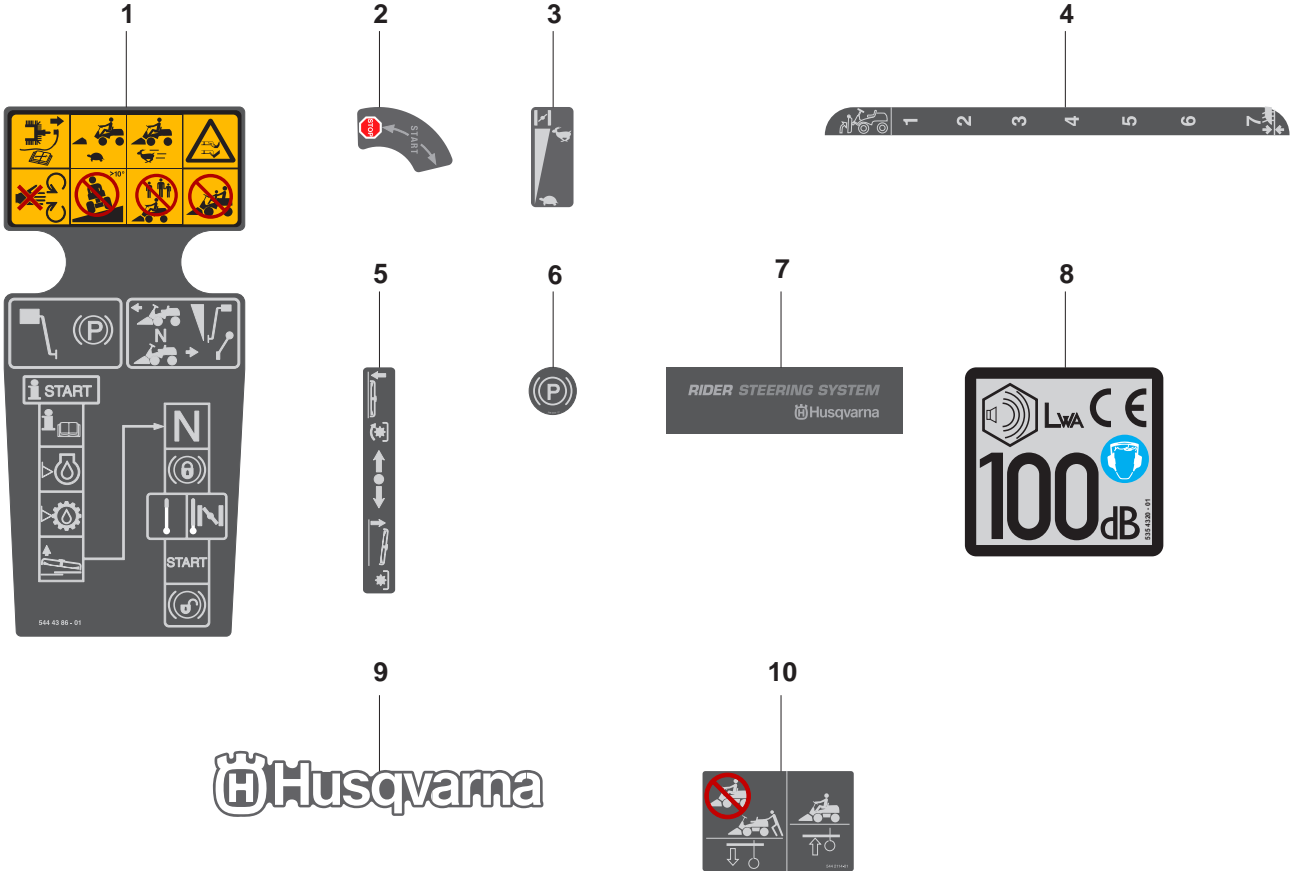

R 965 09 43-01 RIDER R13C
966 83 06-01 RIDER R16C
DECALS R13C
DECALS R16C

R 965 09 43-01 RIDER R13C
DECALS R13C

Pos.	Compl No.	Part No.	Description	Qty.	Notes
1		544 43 86-01		1	
2		544 43 87-01		1	
3		544 43 88-01		1	
4		544 43 90-01		1	
5		544 43 92-01		1	
6		506 58 45-01		1	
7		544 83 36-01		1	
8		535 43 20-01		1	
9		544 39 11-02		1	
10		544 21 14-01		1	
11		544 43 94-01		1	LEFT
12		544 43 94-02		1	RIGHT

R 966 83 06-01 RIDER R16C
DECALS R16C

Pos.	Compl No.	Part No.	Description	Qty.	Notes
1		544 43 86-01		1	
2		544 43 87-01		1	
3		544 43 88-01		1	
4		544 43 90-01		1	
5		544 43 92-01		1	
6		506 58 45-01		1	
7		544 83 36-01		1	
8		535 43 20-01		1	
9		544 39 11-02		1	
10		544 21 14-01		1	
13		504 81 32-01	NEW PART	1	LEFT
14		504 81 32-02	NEW PART	1	RIGHT