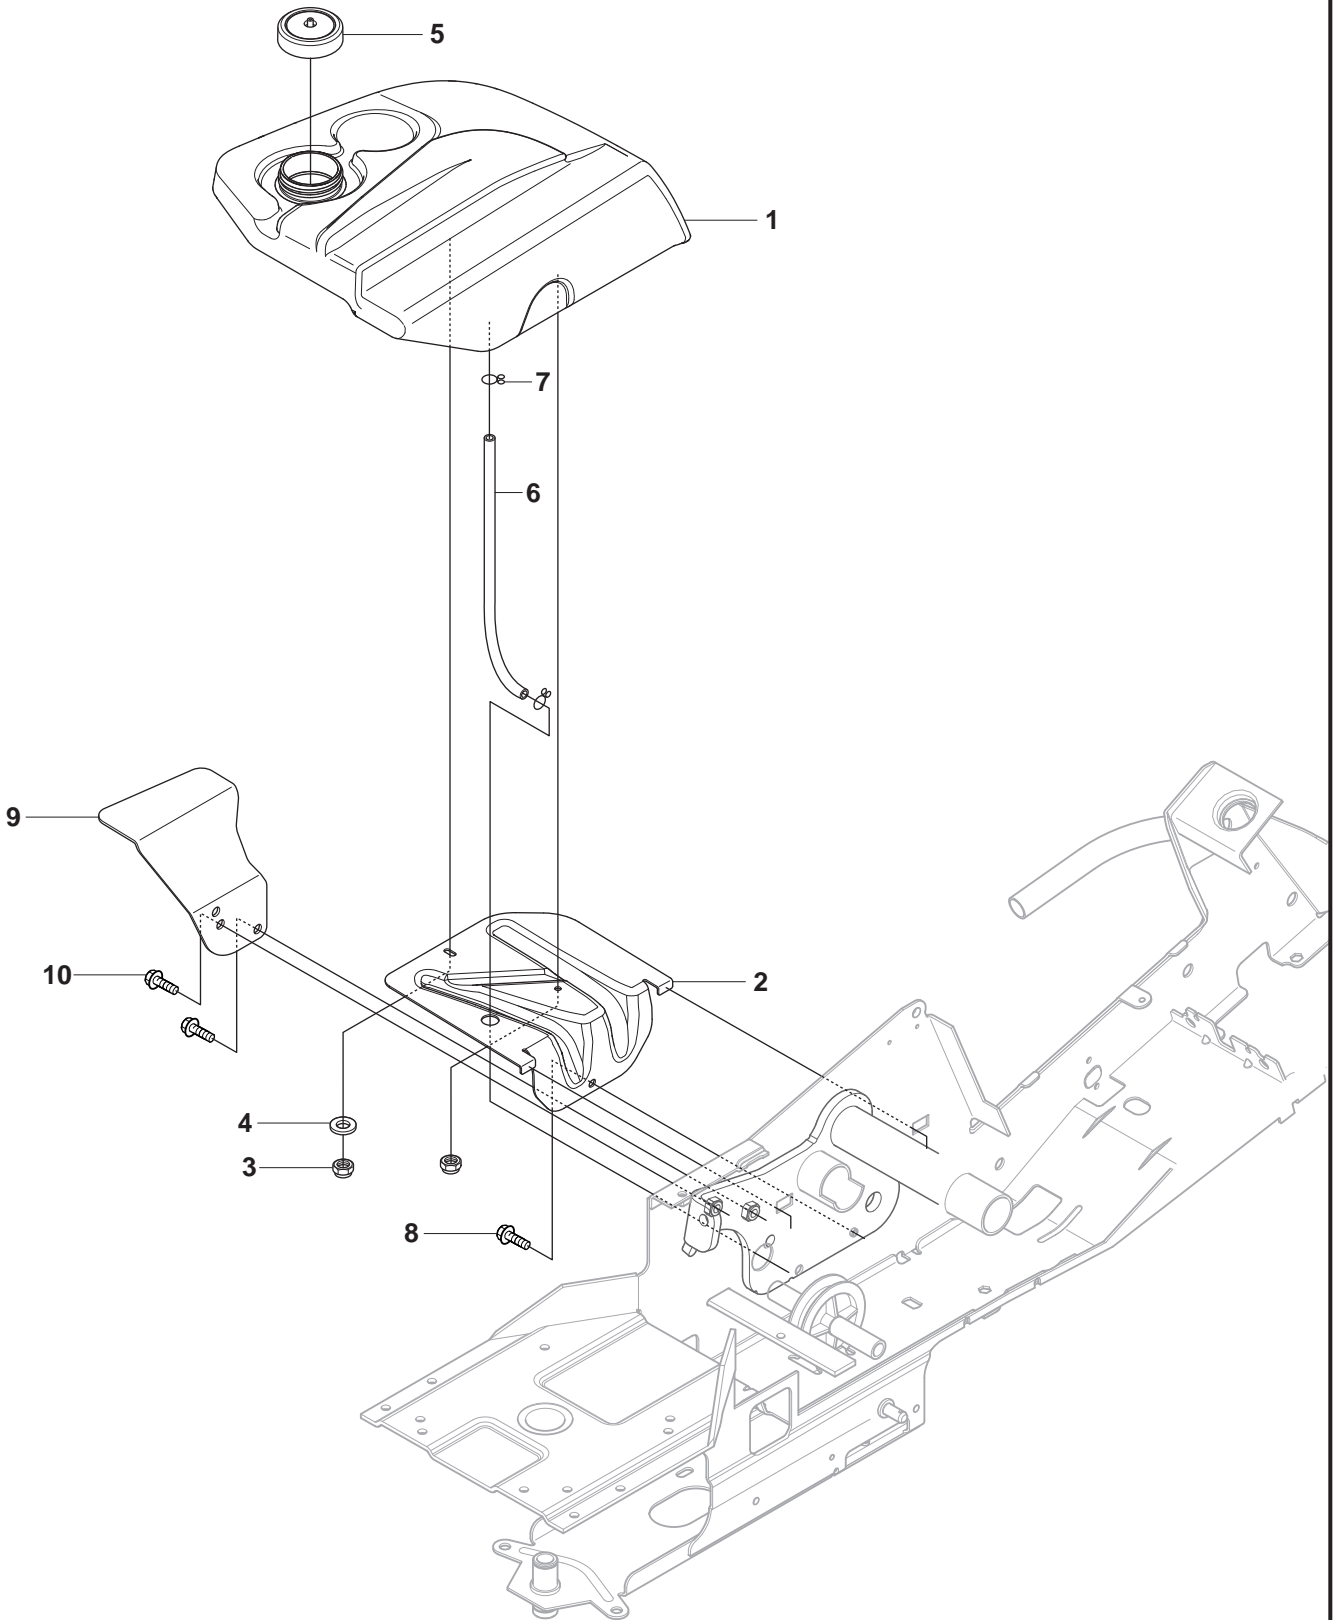

B 965 09 43-01 RIDER R13C
966 83 06-01 RIDER R16C
FUEL SYSTEM

B

965 09 43-01 RIDER R13C
966 83 06-01 RIDER R16C
FUEL SYSTEM

Pos.	Compl No.	Part No.	Description	Qty.	Notes
1		535 50 13-01		1	
2		544 32 93-01		1	
3		732 21 16-01		2	
4		734 11 56-01		1	
5		506 67 33-01		1	
6		506 94 67-07		1	
7		535 46 97-01		2	
8		725 23 64-61		1	
9		501 02 03-01		1	
10		725 24 93-71		2