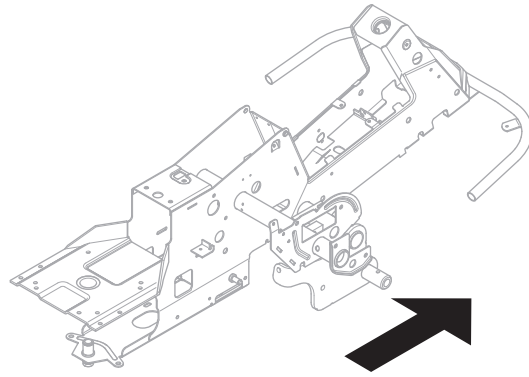

Q

965 09 43-01 RIDER R13C
966 83 06-01 RIDER R16C
WHEELS & TIRES

965 09 43-01 RIDER R13C
966 83 06-01 RIDER R16C
WHEELS & TIRES

Pos.	Compl No.	Part No.	Description	Qty.	Notes
1		544 12 62-01		2	
2	544 12 62-01	544 11 43-01		1	
3	544 12 62-01	535 46 00-01		1	
4	544 12 62-01	506 57 43-01		1	
5		544 12 63-01		2	
6	544 12 63-01	544 11 42-01		1	
7	544 12 63-01	535 46 00-01		1	
8	544 12 63-01	506 57 43-01		1	
9		506 50 48-03		2	
10		506 59 62-03		2	
11		506 50 48-05		4	
12		506 89 90-01		4	
13		544 35 35-01		2	
14		544 35 35-02		2