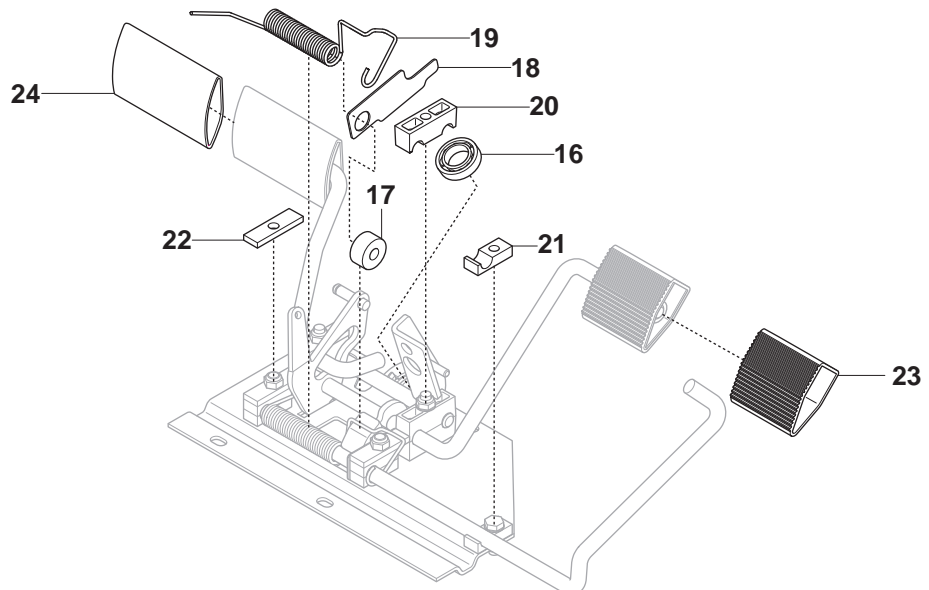

N 965 09 43-01 RIDER R13C
966 83 06-01 RIDER R16C
PEDALS

PEDALS