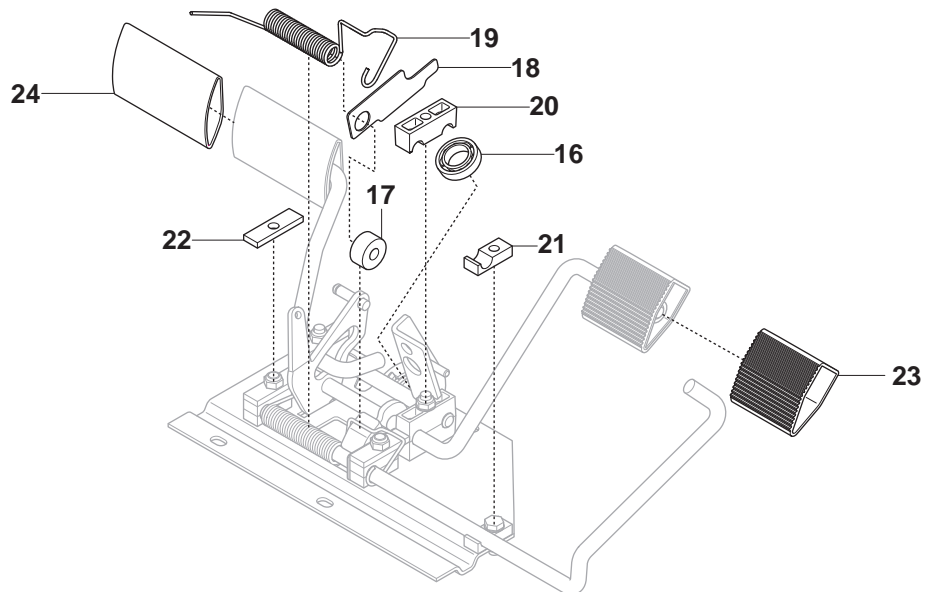

P

966 83 03-01 RIDER R16C AWD
PEDALS

PEDALS