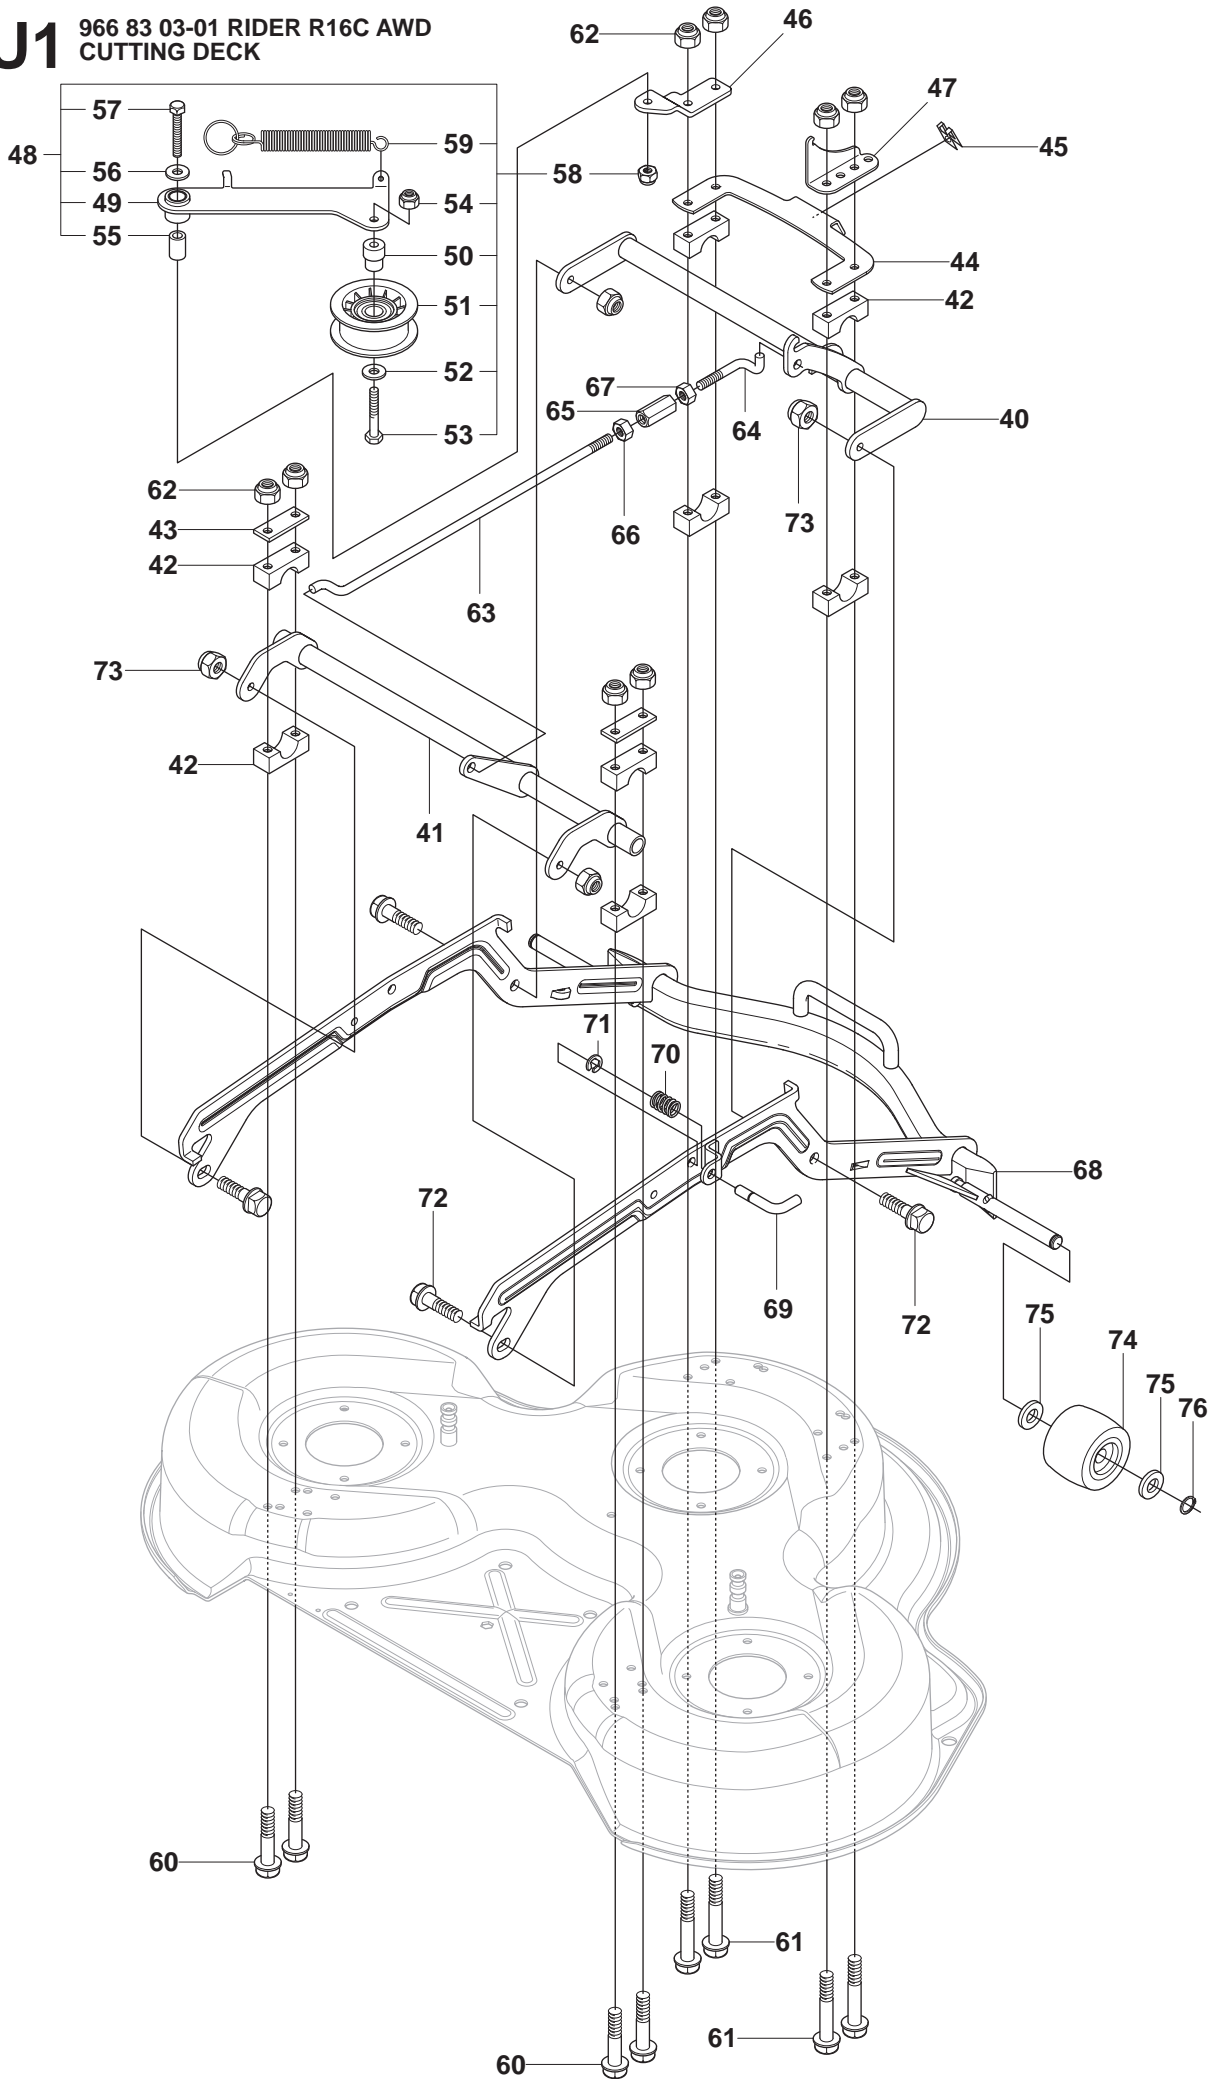

966 83 03-01 RIDER R16C AWD
ATTACHMENTS

Pos.	Compl No.	Part No.	Description	Qty.	Notes
1		544 40 11-01		1	
2		506 89 58-01		2	
3		732 25 22-01		2	
4		506 83 76-01		2	
5		506 83 77-01		2	
6		731 23 20-51		4	
7		734 11 72-01		2	
8		721 68 02-51		1	
9		544 43 79-03		1	
10		544 36 24-01		2	
11		732 21 18-01		2	

U1

966 83 03-01 RIDER R16C AWD CUTTING DECK