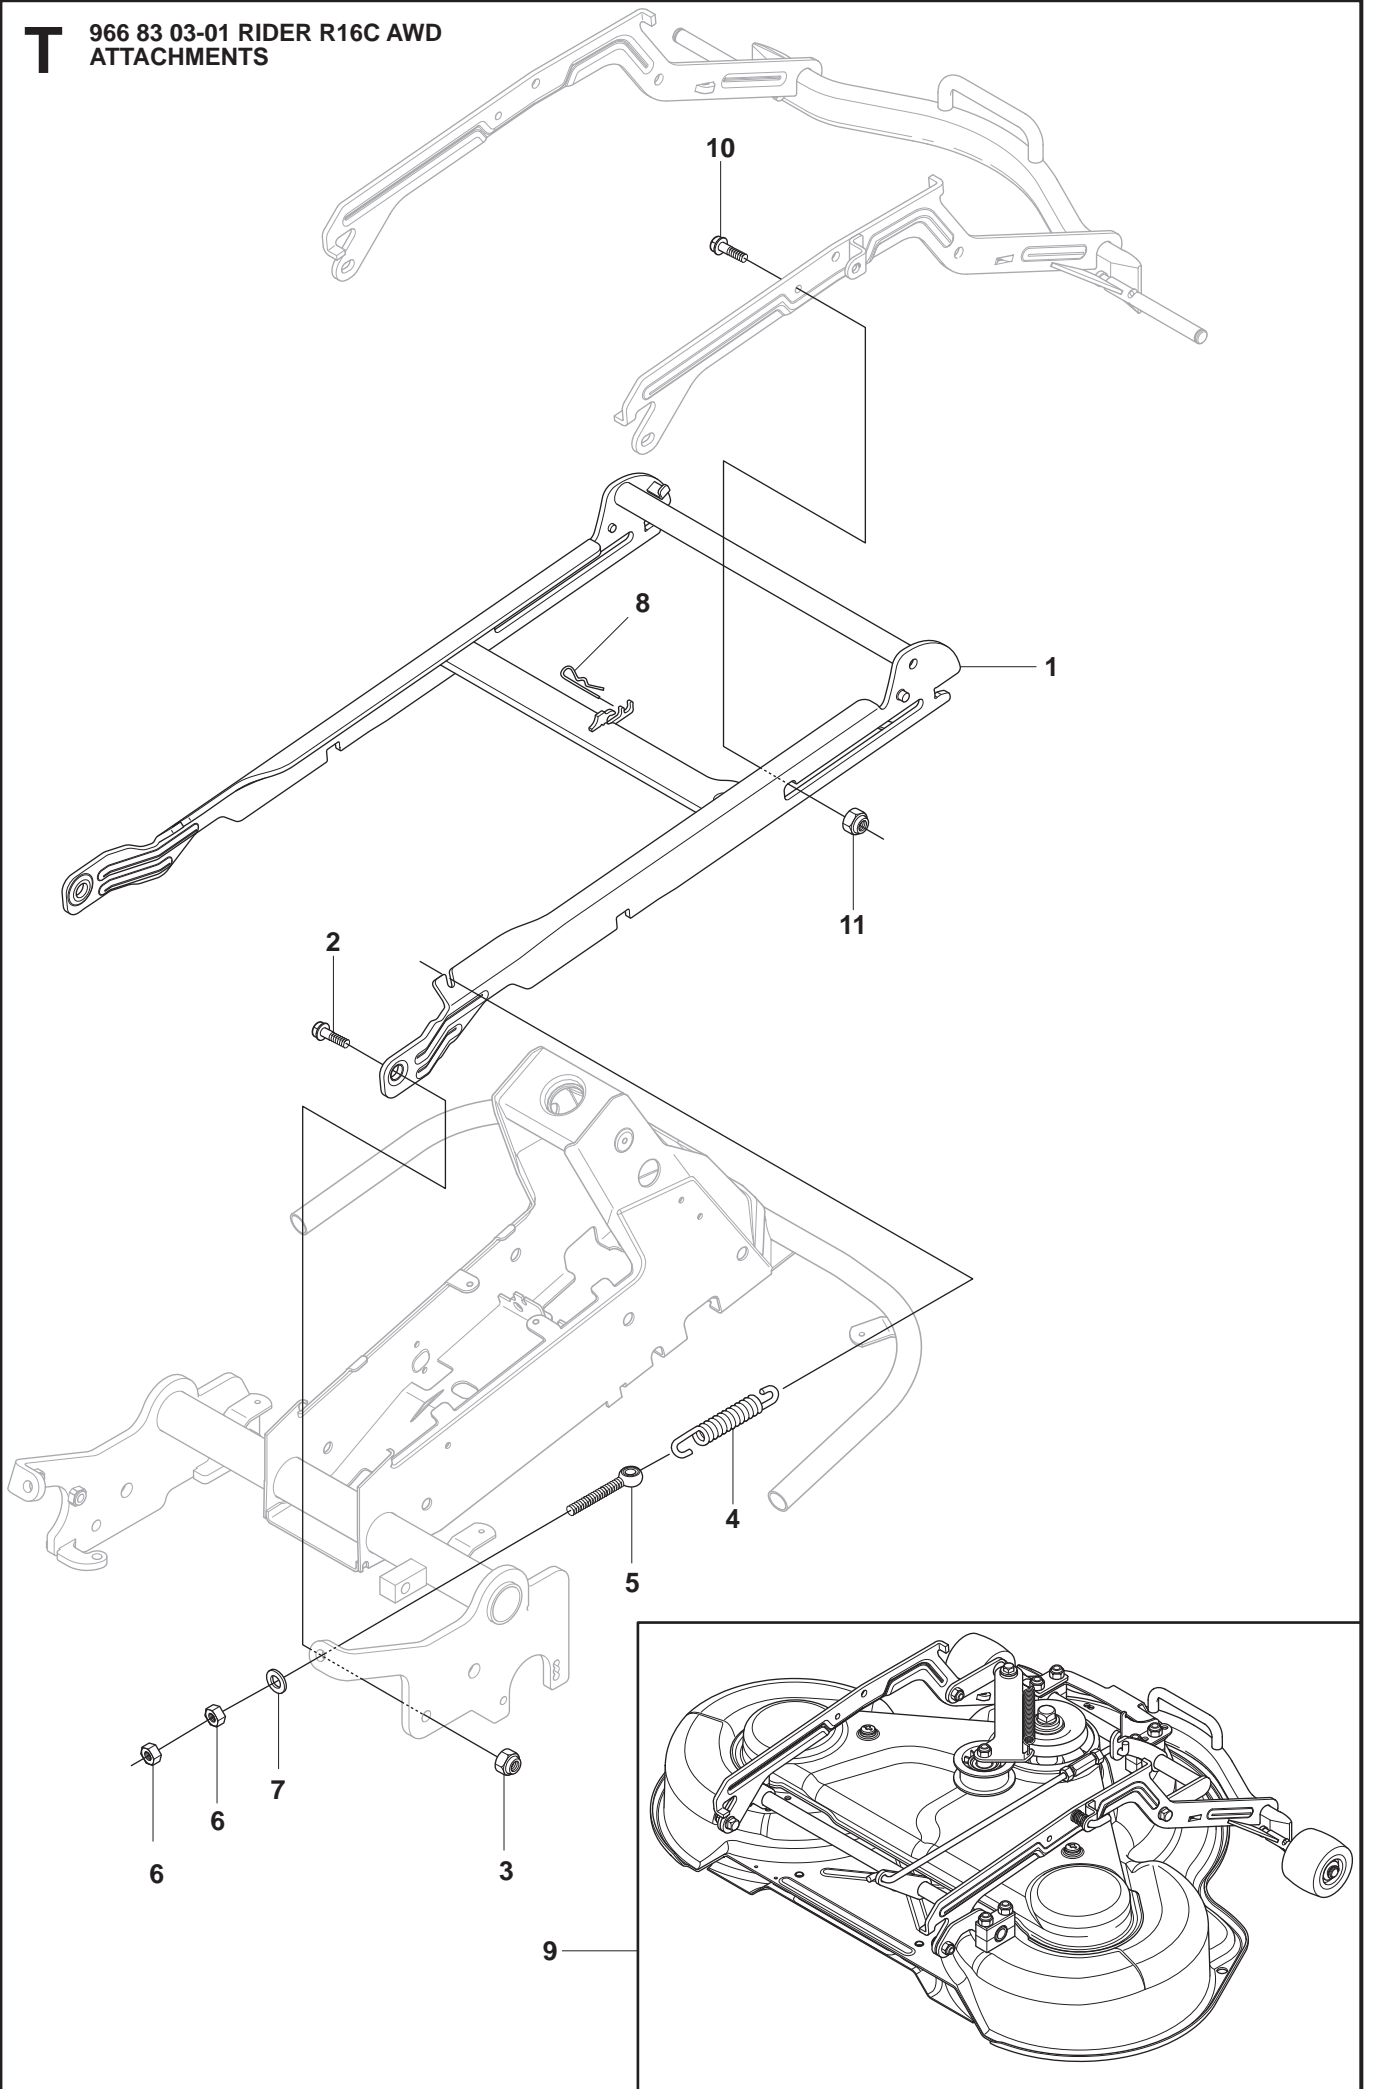

T

966 83 03-01 RIDER R16C AWD
ATTACHMENTS

966 83 03-01 RIDER R16C AWD
ATTACHMENTS

Pos.	Compl No.	Part No.	Description	Qty.	Notes
1		544 40 11-01		1	
2		506 89 58-01		2	
3		732 25 22-01		2	
4		506 83 76-01		2	
5		506 83 77-01		2	
6		731 23 20-51		4	
7		734 11 72-01		2	
8		721 68 02-51		1	
9		544 43 79-03		1	
10		544 36 24-01		2	
11		732 21 18-01		2