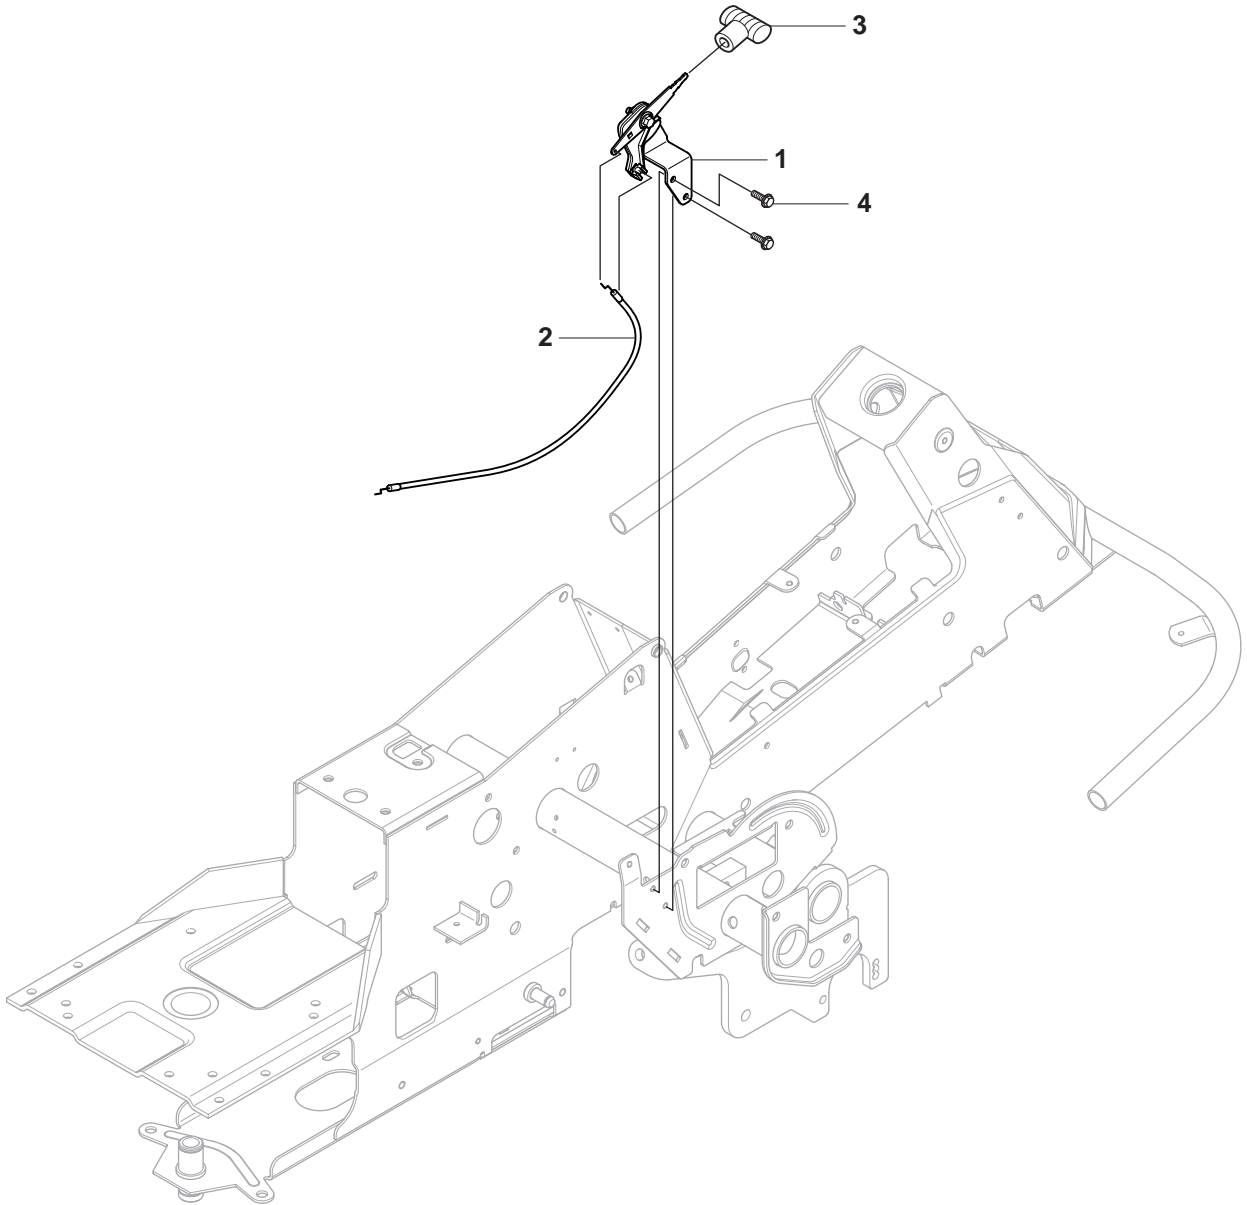

N

966 83 03-01 RIDER R16C AWD
CONTROLS

N

**966 83 03-01 RIDER R16C AWD
CONTROLS**

Pos.	Compl No.	Part No.	Description	Qty.	Notes
1		544 30 15-01		1	
2		544 30 17-01		1	
3		506 88 91-01		1	
4		725 23 64-61	NEW PART	2