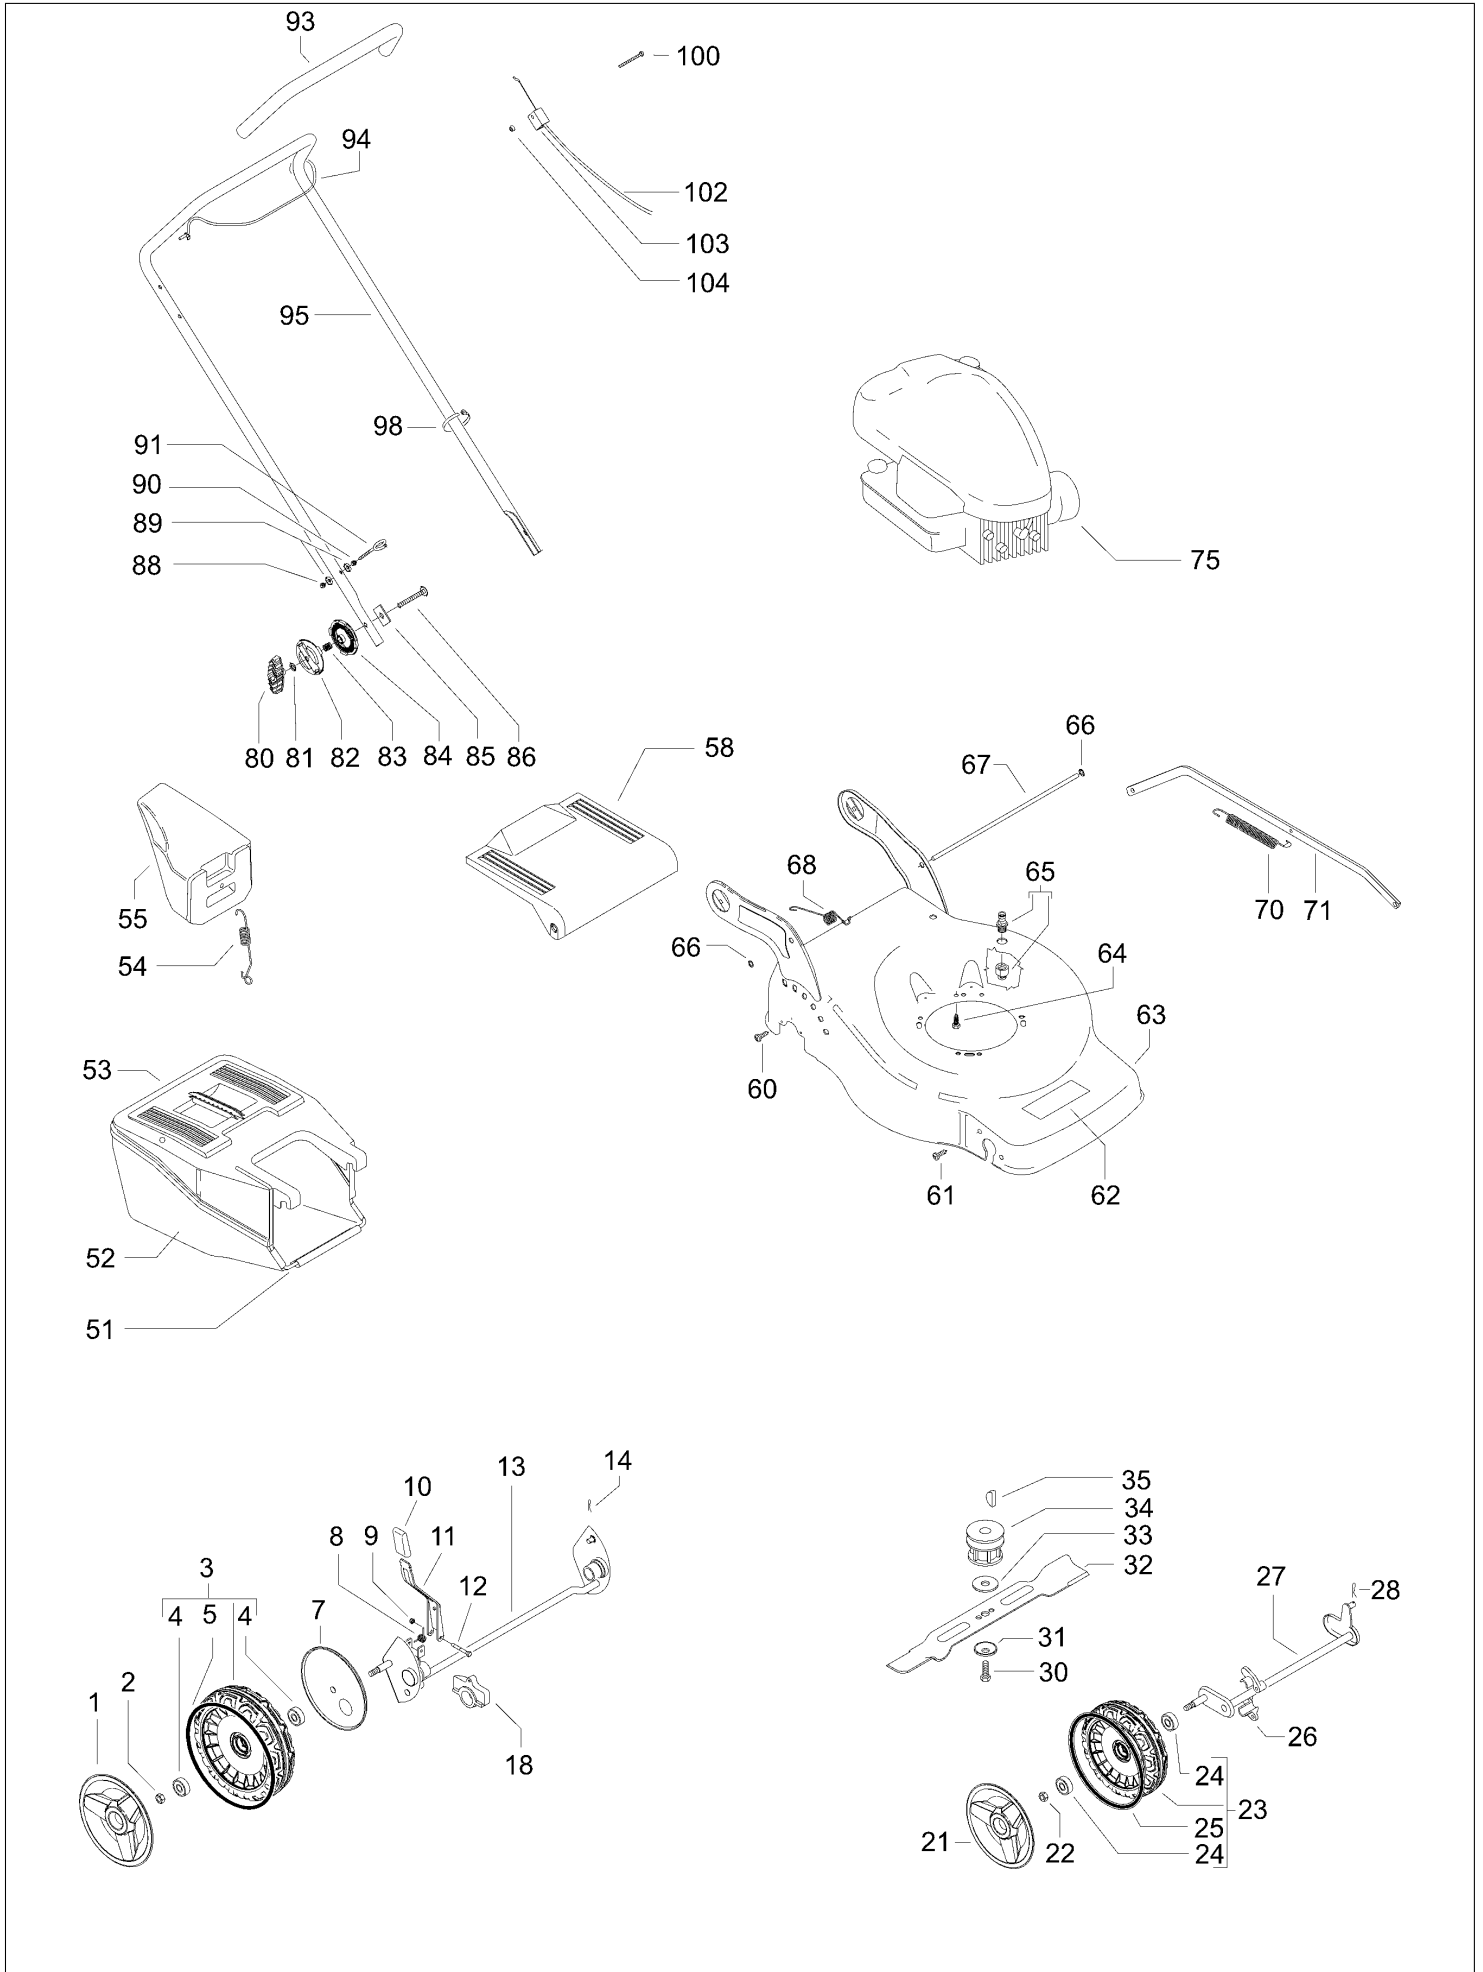

R147

Spare parts
Ersatzteile
Pièces détachées
Reserve onderdelen
Repuestos
Reservdelar

Item	PN	Description	Qty
1	544 44 39-01	wheel cover Ø210	2
2	504 85 78-01	nut M8, self locking, flanged	2
3	502 44 56-01	wheel assy Ø210	2
4	504 54 82-01	ball bearing	2
5	544 43 28-01	o-ring, wheel Ø210	2
7	504 82 73-01	dust shield Ø210	2
8	531 21 08-17	spring, wheel regulator lever	1
9	531 20 84-92	nut M5, self locking	1
10	531 20 79-86	handle, wheel regulator	1
11	501 97 99-01	wheel regulator lever	1
12	538 23 58-07	screw M5x45	1
13	504 80 01-01	rear axle	1
14	531 20 66-53	cotter pin	1
18	531 20 59-44	rear axle housing	2
21	544 44 40-01	wheel cover Ø190	1
22	504 85 78-01	nut M8, self locking, flanged	2
23	502 44 50-01	wheel assy Ø190	2
24	504 54 82-01	ball bearing	2
25	544 43 31-01	o-ring, wheel Ø190	2
26	531 20 50-57	front axle housing	4
27	544 45 91-01	front axle	1
28	531 20 66-53	cotter pin	1
30	531 20 80-08	screw, 3/8"	1
31	531 20 72-37	spring washer	1
32	531 21 10-17	mulching blade	1
33	531 20 72-43	washer	1
34	531 20 50-48	blade support	1
35	531 20 49-07	key	1
51	531 20 83-00	sack frame	1
52	531 20 83-06	sack	1
53	531 20 82-96	sack cover	1
54	531 21 11-84	spring, mulching plug	1
55	531 21 06-17	mulching plug	1
58	531 20 59-81	safety flap	1
60	531 20 82-16	screw 5x16, self threading	2
61	531 20 88-44	screw 3x16, self threading	4
62	531 21 24-78	label, Husqvarna	1
63	531 21 39-01	deck	1
64	531 21 28-51	screw 3/8" + split washer	3
65	531 20 58-48	snap on connector 1/2"	1
66	531 21 08-24	lock washer	2
67	531 21 14-41	safety flap bar	1
68	531 21 18-40	spring	1
70	531 21 37-83	wheel regulation spring	1
71	531 21 05-87	wheel regulation bar	1
75	—	engine, Briggs & Stratton, model number 10G9020135	1
80	531 20 58-40	handle	2
81	531 20 49-22	washer	2
82	531 21 14-74	locking disc, outer	2
83	531 21 14-76	spring	2
84	531 21 14-73	locking disc, inner	2
85	531 21 15-81	plate	2
86	531 21 14-80	screw M8x55	2
88	531 20 84-91	nut M6 self	2
89	531 20 49-61	washer	4