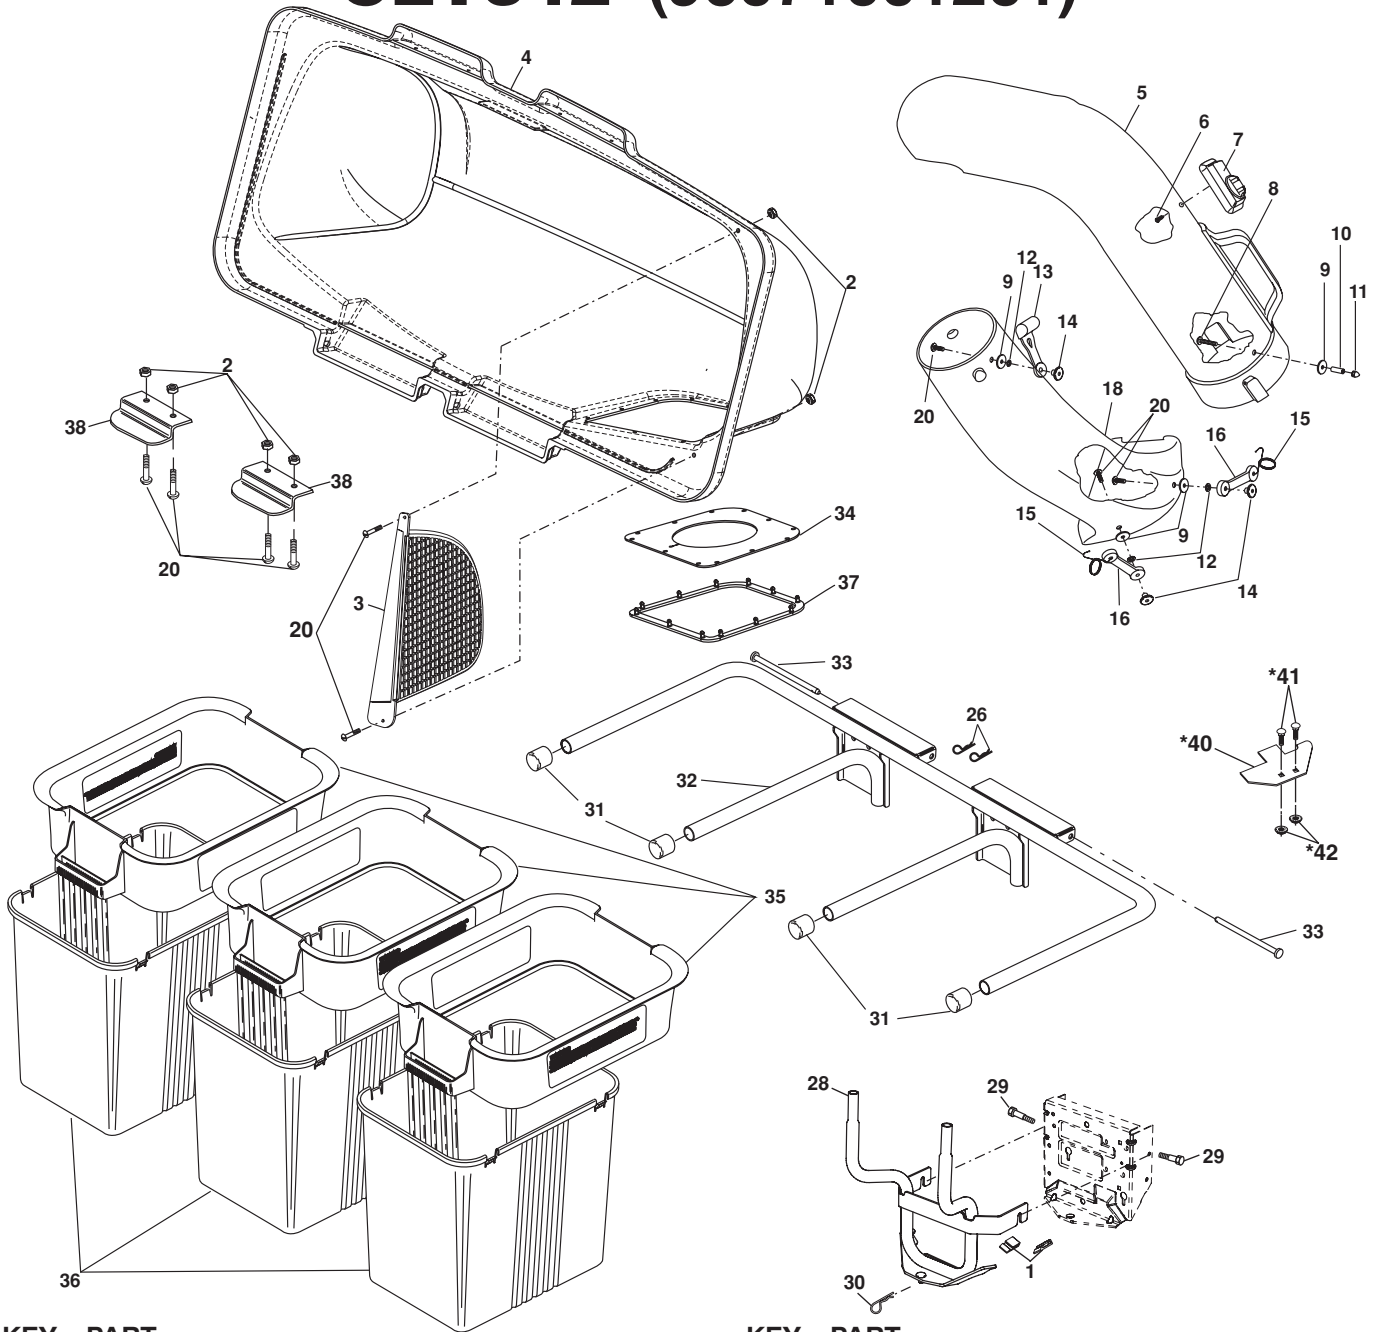

Grass Collector CET 342

Spare parts

Ersatzteile

Pièces détachées

Reserve onderdelen

Repuestos

Reservdelar

CET342 (96071001201)

KEY NO.	PART NO.	DESCRIPTION
1	532 40 10-47	Adapter
2	532 06 91-80	Nut, Crownlock #10-24
3	532 19 27-09	Screen, Cover
4	532 19 53-73	Cover Assembly (Incl. Key No. 34, 37)
5	532 12 68-40	Chute, Upper
6	818 02 10-08	Screw, Special #10-14x1/2
7	532 13 09-33	Full bag Indicator
8	532 08 71-75	Screw, #10-24 x 1-1/8
9	532 05 27-84	Washer
10	532 00 72-06	Spacer, Split
11	532 06 08-67	Nut, Acorn #10-24
12	810 07 10-00	Washer, lock
13	532 10 98-08	Latch, Chute
14	532 12 50-04	Nut, Weld
15	532 13 07-60	Latch, Hook
16	532 13 07-59	Rubber, Latch
18	532 16 28-03	Chute, Lower
20	871 18 10-10	Screw #10-24 x 5/8
26	532 12 46-70	Spring, Retainer
28	532 19 83-64	Support Assembly

KEY NO.	PART NO.	DESCRIPTION
29	532 18 85-28	Shoulder Bolt
30	532 16 58-98	Spring, Retainer
31	532 17 40-83	Plug, Tubing End
32	532 17 69-90	Bagger, Frame
33	532 19 27-86	Pin, Hinge
34	532 19 25-50	Gasket, Cover
35	532 18 32-86	Container, Top
36	532 12 95-86	Container, Bottom
37	532 19 26-03	Ring, Cover Gasket
38	532 13 08-95	Latch Handle, Cover
*40	532 41 54-05	Plate, Reinforcement
*41	872 14 04-06	Bolts, Carriage 1/4
*42	873 90 04-00	Locknuts, Hex, Flanged
--	532 41 81-46	Owner's Manual

NOTE: All component dimensions given in U.S. inches
1 inch = 25.4 mm

* If your tractor is equipped with the L shaped bracket these parts are not needed.