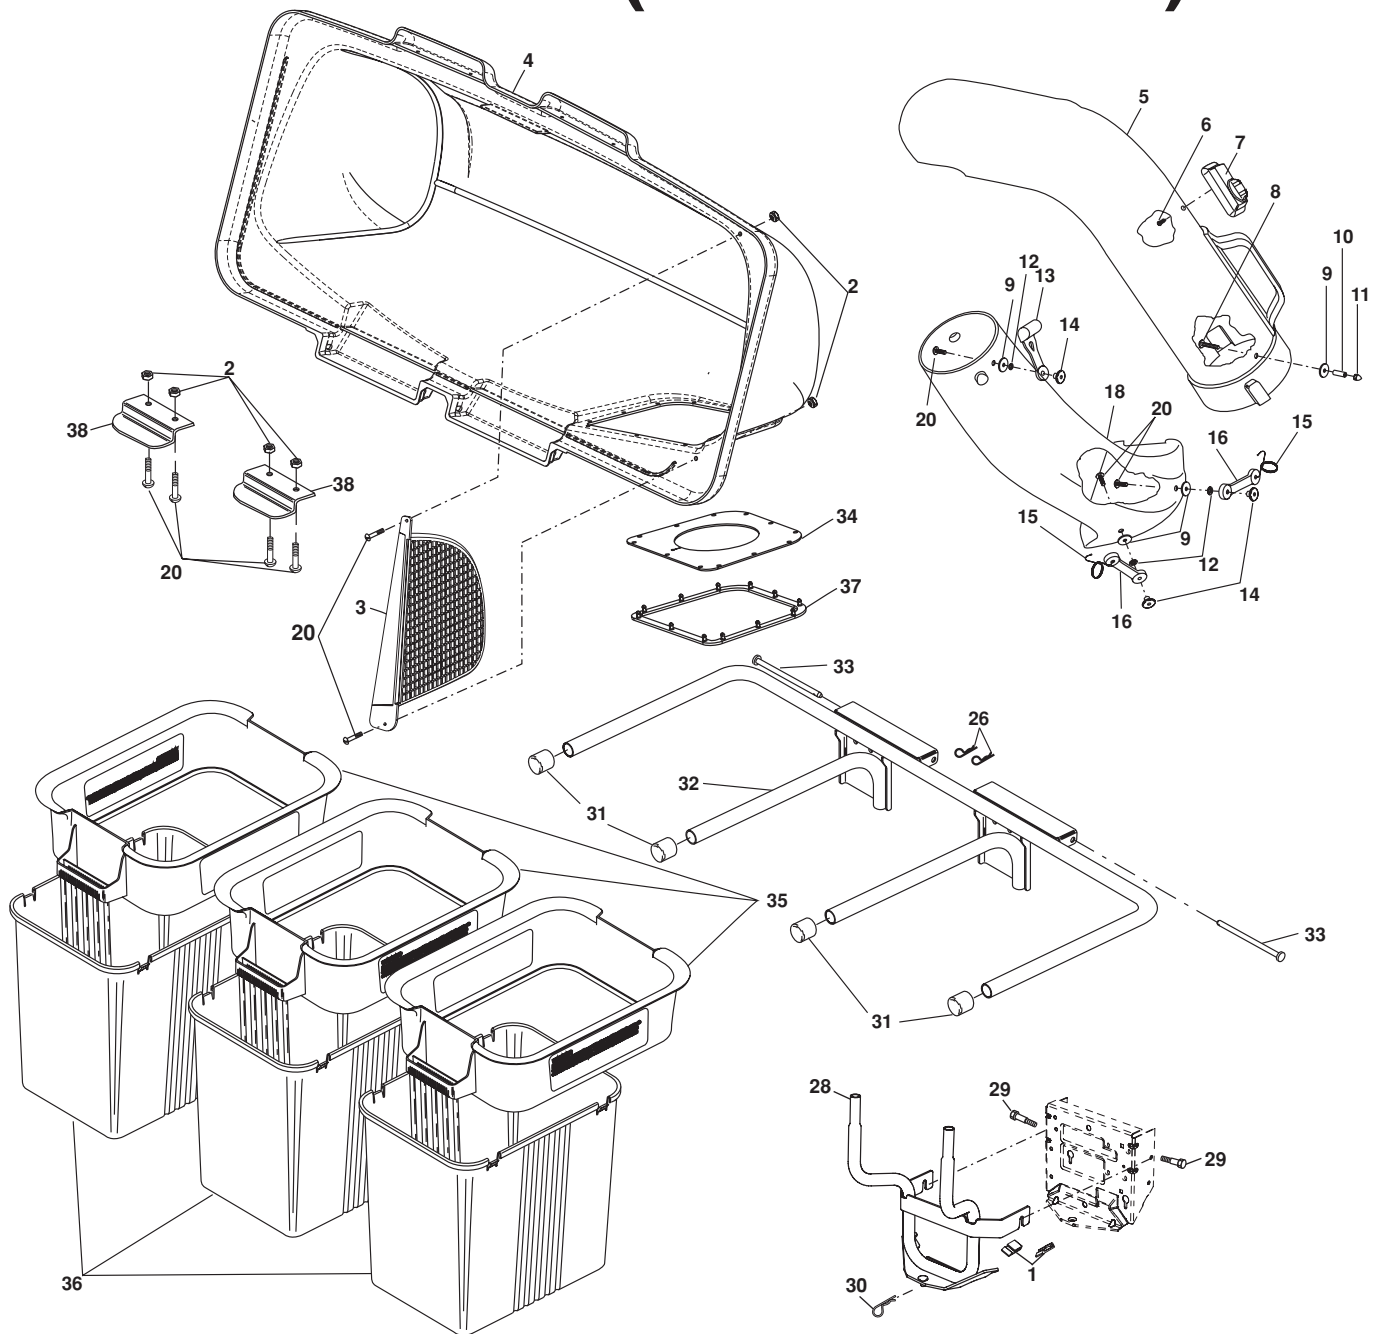

Grass Collector H346 HL

Spare parts
Ersatzteile
Pièces détachées
Reserve onderdelen
Repuestos
Reservdelar

H346HL (96071002100)

KEY NO.	PART NO.	DESCRIPTION
1	532 40 10-47	Adapter
2	532 06 91-80	Nut, Crownlock #10-24
3	532 19 27-09	Screen, Cover
4	532 19 53-73	Cover Assembly (Includes Key No. 34, 37)
5	532 41 13-97	Chute, Upper
6	818 02 10-08	Screw, Special #10-14x1/2
7	532 13 09-33	Full bag Indicator
8	532 08 71-75	Screw, #10-24 x 1-1/8
9	819 06 12-16	Washer 3/16x3/4x16 Ga.
10	532 00 72-06	Spacer, Split
11	532 06 08-67	Nut, Acorn #10-24
12	810 07 10-00	Washer, lock
13	532 10 98-08	Latch, Chute
14	532 12 50-04	Nut, Weld
15	532 13 07-60	Latch, Hook

KEY NO.	PART NO.	DESCRIPTION
16	532 13 07-59	Rubber, Latch
18	532 40 54-55	Chute, Lower
20	871 16 10-10	Screw #10-24 x 5/8
26	532 12 46-70	Spring, Retainer
28	532 19 83-64	Support Assembly
29	532 17 69-97	Shoulder Bolt, Tapping
30	532 16 58-98	Spring, Retainer
31	532 17 40-83	Plug, Tubing End
32	532 17 69-90	Bagger, Frame
33	532 19 27-86	Pin, Hinge
34	532 19 25-50	Gasket, Cover
35	532 18 32-86	Container, Top
36	532 12 95-86	Container, Bottom
37	532 19 26-03	Ring, Cover Gasket
38	532 13 08-95	Latch Handle, Cover
--	532 41 75-01	Owner's Manual