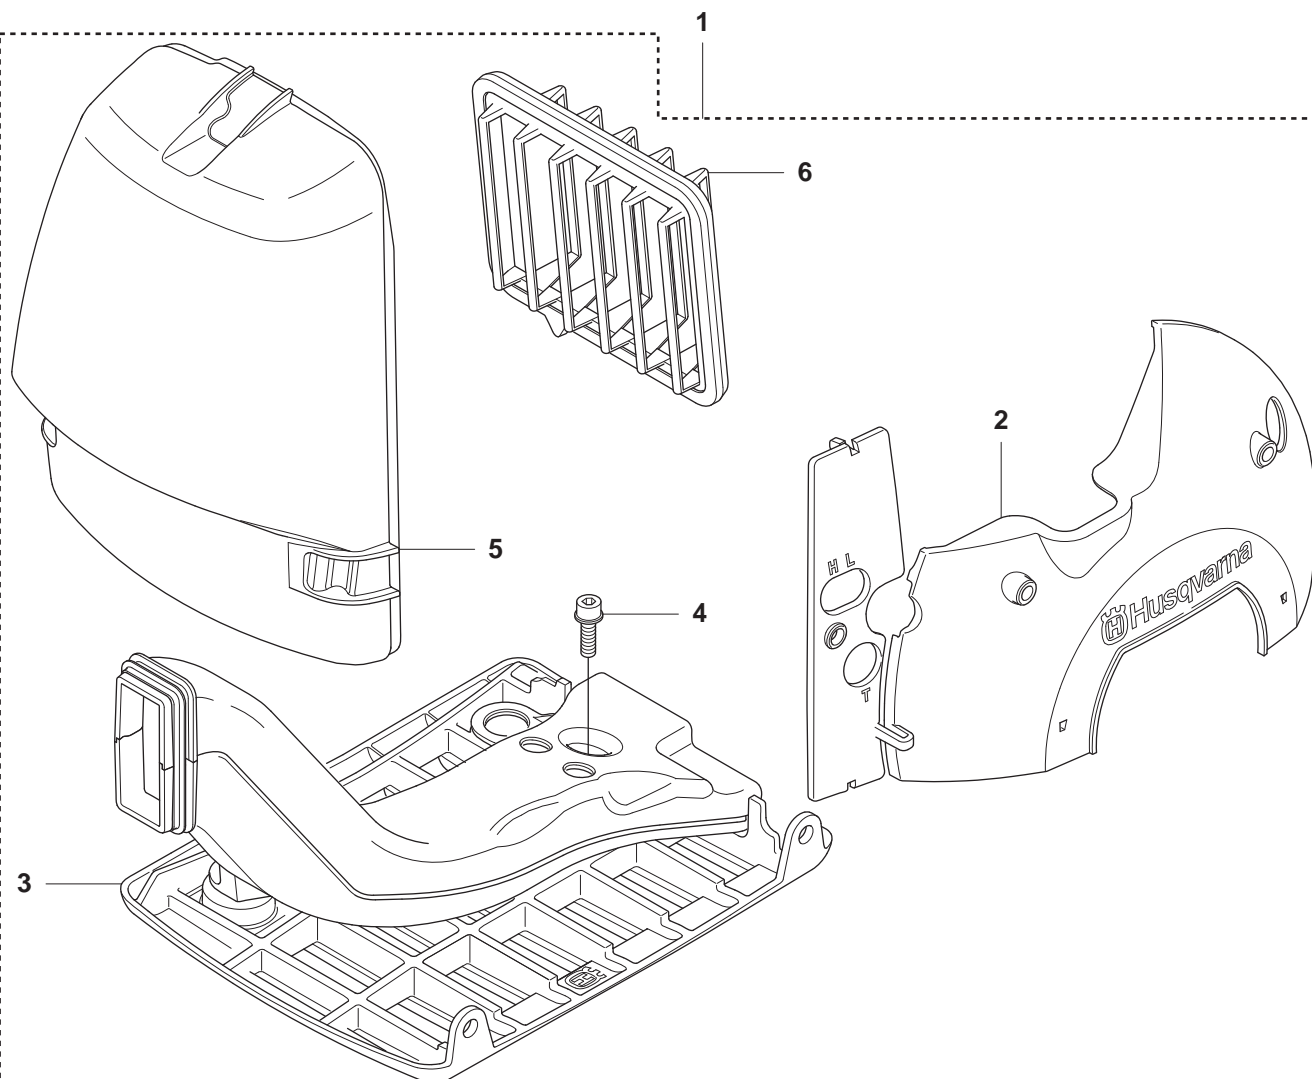

S3 355
ACCESSORIES

ACCESSORIES

Position	Article	Quantity	Notes	Kit
1	502 43 58-01	1	Winter kit	
2	544 95 28-01	1		1
3	537 35 10-01	1		1
4	503 21 07-16	1		1
5	544 87 02-01	1		1
6	537 41 08-01	1		1
7	537 31 29-01	1		
8	544 35 91-01	1