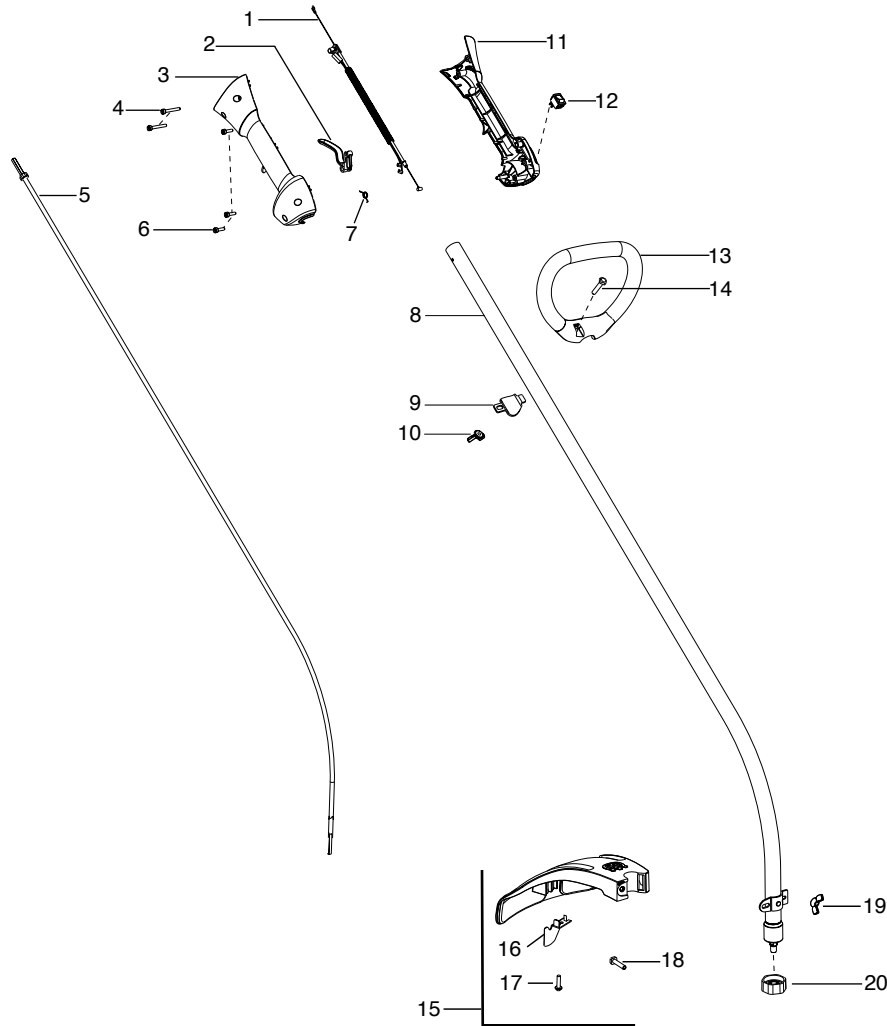

# 125C

**Spare parts**  
**Ersatzteile**  
**Pièces détachées**  
**Reserve onderdelen**  
**Repuestos**  
**Reservdelar**

<b>Parts List No.</b> 530165592		<b>Husqvarna</b> ® PARTS LIST	<b>MODEL</b> 125C
<b>Date</b> 2/01/08	<b>Replaces</b> 530165592 - 9/14/07		<b>NOTE</b> : Illustration may differ from actual model due to design changes.

**⚠ WARNING**  
All repairs, adjustments and maintenance not described in the Operator's Manual must be performed by Qualified Service Personnel.

Ref.	Part No.	Description	Ref.	Part No.	Description
1.	★ ★ ★ ★ ★	Assy-Cable/Wire Harness	19.	530016152	Wingnut
2.	545066001	Trigger	20.	545017403	Dust cup
3.	545062002	Housing-Throttle (RH)			
4.	530016448	Screw			
5.	★ ★ ★ ★ ★	Flexshaft			
6.	530016449	Screw			
7.	530016454	Spring-Trigger			
8.	545180806	Kit-Driveshaft			
9.	530059185	Clamp-Handle			
10.	530016152	Wingnut			
11.	545067001	Housing-Throttle (LH)			
12.	545030601	Kit-Switch			
13.	545042201	Handle-Assist			
14.	530015820	Bolt			
15.	545031101	Kit-Shield (Incl. 16,17,18,19)			
16.	545081862	Kit - Limiter-Line			
17.	530015814	Screw			
18.	530015820	Bolt			
					<b>Not Shown</b>
				545059101	Decal-Warning

✓ = New Part Number For This IPL

★ = Refer to the Service Reference Indicated for more information.(Located at the END of the IPL)

<b>Parts List No.</b> 530165592		 <b>Husqvarna</b> ® PARTS LIST	<b>MODEL</b> 125C
<b>Date</b> 2/01/08	<b>Replaces</b> 530165592 - 9/14/07		<b>NOTE</b> : Illustration may differ from actual model due to design changes.

Serial Number - 07334N and higher, please use the following parts:  
 Page 1, Ref.# 5 - 545007508 Flexshaft  
 Page 2, Ref.# 51 - 530150039 Assy-Clutch Drum

<b>Parts List No.</b> 530165592		 <b>Husqvarna</b> ® PARTS LIST	<b>MODEL</b> 125C
<b>Date</b> 2/01/08	<b>Replaces</b> 530165592 - 9/14/07		<b>NOTE</b> : Illustration may differ from actual model due to design changes.