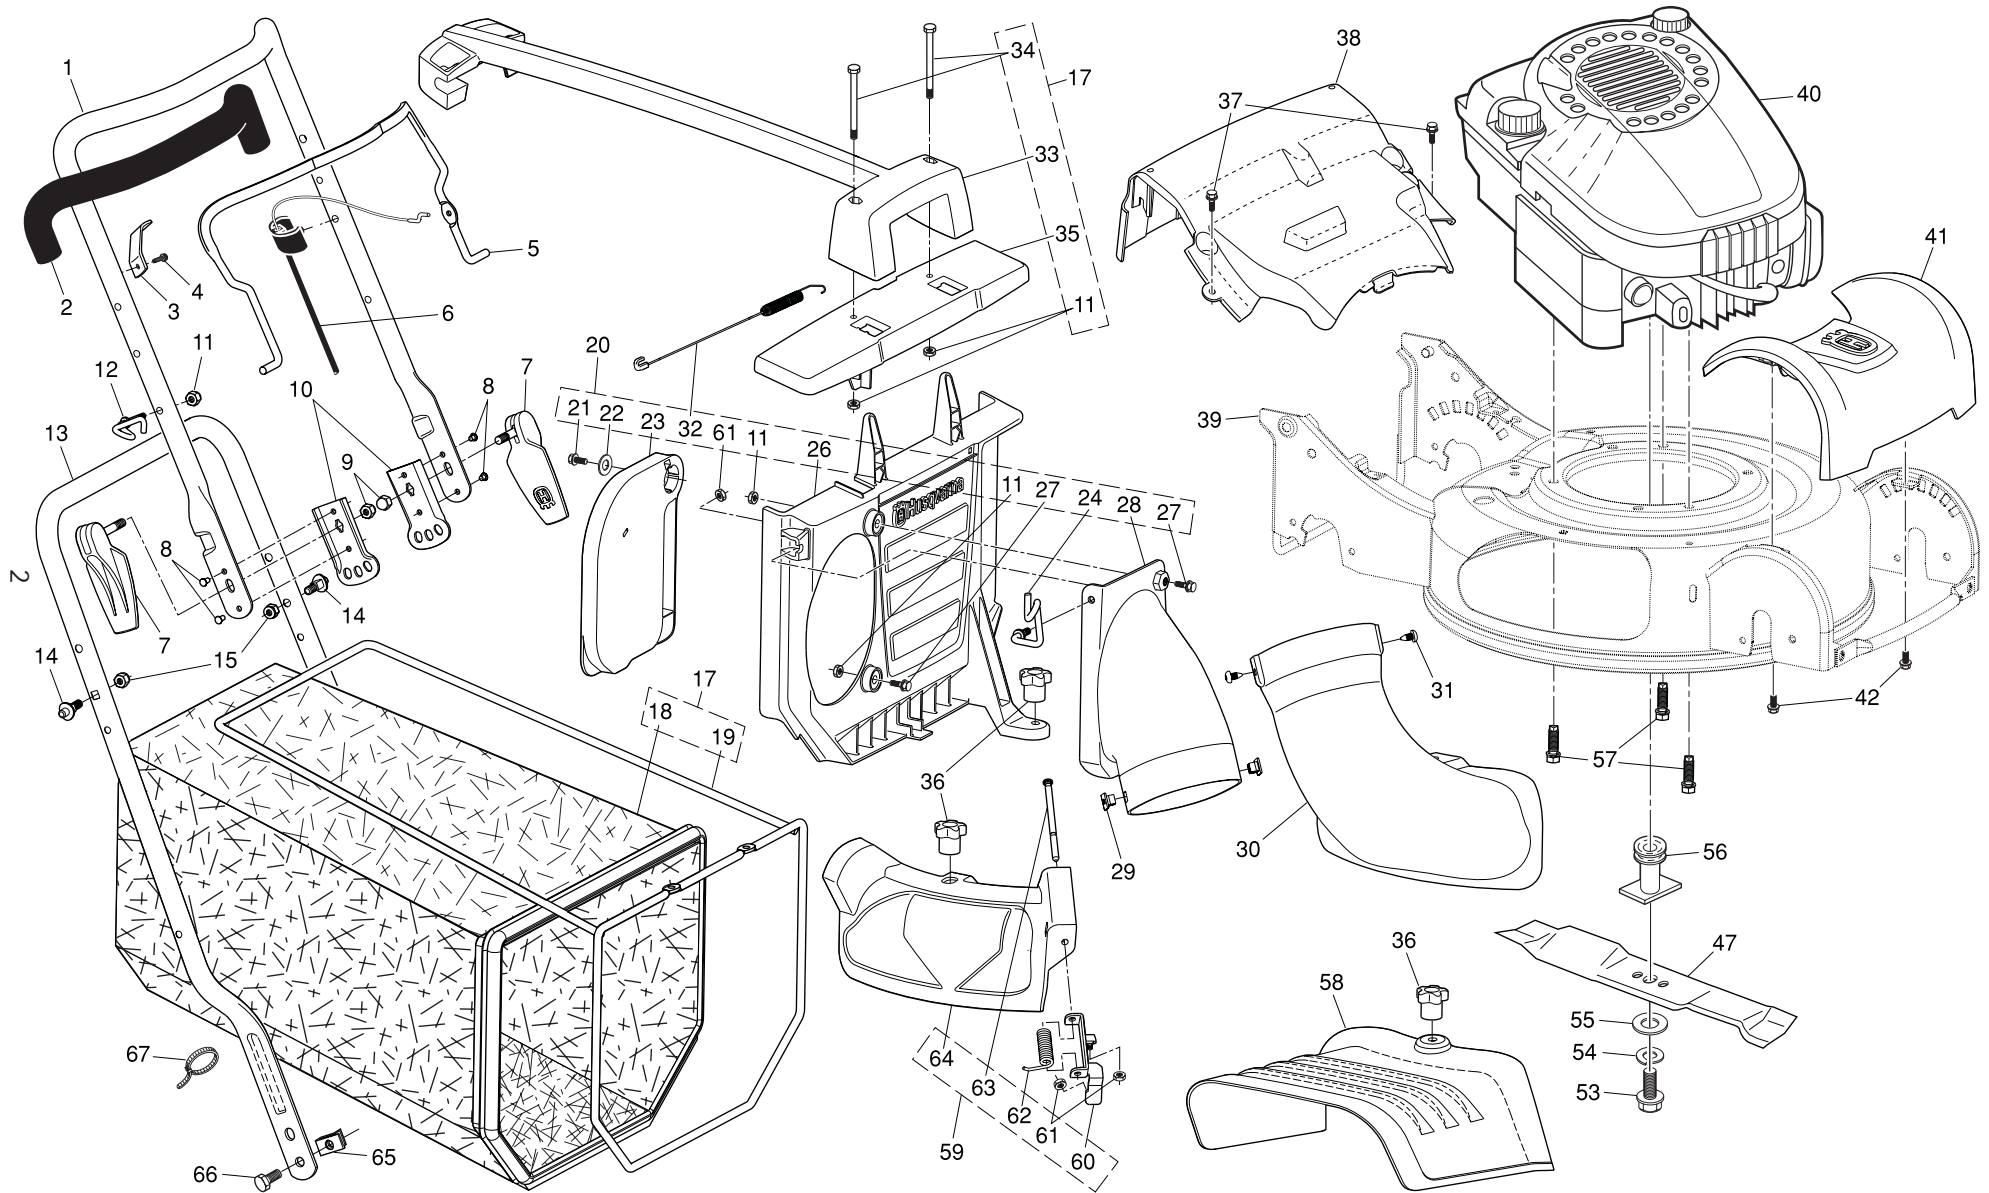

ROTARY LAWN MOWER - - MODEL NUMBER R145 (96131002102) PRODUCT NUMBER 961 41 00-21

ROTARY LAWN MOWER - - MODEL NUMBER R145 (96131002102) PRODUCT NUMBER 961 41 00-21

KEY NO.	PART NO.	DESCRIPTION	KEY NO.	PART NO.	DESCRIPTION	KEY NO.	PART NO.	DESCRIPTION
1	532 40 06-04	Upper Handle Assembly (Includes Foam Grip)	21	532 16 34-09	Screw, Hi-Lo Thread 1/8 x 5/8	41	532 41 35-14	Front Cover
2	532 18 63-62	Grip, Foam	22	532 05 38-47	Washer, Flat 1/4	42	532 19 41-89	Screw, Hex Washer Head 1/8-16 x 5/8
3	532 12 52-03	Upstop Bracket	23	532 41 35-08	Chute, Rear Door	47	532 19 92-43	Blade
4	532 75 06-34	Screw, Threaded, Rolled #10-24 x 1/2	24	532 40 86-52	Rope Guide, Rear Door	53	532 19 17-60	Bolt, Hex Head 3/8-24 x 2-1/2
5	532 18 62-98	Control Bar	26	532 18 35-18	Rear Door	54	532 85 02-63	Washer, Helical
6	532 19 77-40	Cable, Operator Presence	27	532 40 13-69	Bolt, Shoulder 5/16	55	532 85 10-74	Washer, Hardened
7	532 41 35-07	Quick Release Assembly	28	532 41 35-10	Upper Chute	56	532 19 92-49	Blade Adapter
8	532 19 96-97	Rivet	29	532 19 97-27	Grommet 1/4	57	532 15 04-06	Bolt, Engine, Dogpoint 3/8-16
ω 9	532 40 04-13	Nut, Acorn	30	532 41 35-11	Lower Chute	58	532 41 35-17	Discharge Guard
10	532 41 35-34	Bracket, Quick Release	31	532 19 98-55	Screw, T-30 1/4-20 x 1/2	59	532 40 93-14	Mulcher Door Assembly
11	532 13 20-04	Nut, Hex, Zinc-Plated, Black 1/4-20	32	532 40 14-02	Spring, Rear Door	60	532 19 92-68	Hinge Bracket Assembly
12	532 19 47-88	Rope Guide, Upper Handle	33	532 41 35-36	Handle, Grass Catcher	61	532 19 17-30	Nut, Hex, Flangelock 1/4-20
13	532 41 35-35	Lower Handle	34	871 09 04-48	Screw 1/4-20 x 3	62	532 18 34-46	Spring, Mulcher Door
14	532 19 92-55	Stud, Adjustment	35	532 41 35-12	Adapter, Grass Catcher	63	532 18 34-45	Rod, Hinge
15	532 75 11-53	Nut, Hex 5/16-18	36	532 18 34-47	Knob	64	532 41 35-18	Mulcher Door
17	532 40 01-36	Grass Catcher Assembly	37	532 19 94-22	Screw, Hex Washer Head 1/4-20 x 1/2	65	532 40 40-08	Speed Nut
18	532 19 92-73	Grass Bag	38	532 41 35-13	Drive Cover	66	532 85 09-99	Bolt, Hex Head 3/8-16 x 1-1/4
19	532 19 92-78	Frame, Grass Bag	39	532 41 08-13	Kit, Lawn Mower Housing	67	532 06 64-26	Wire Tie
20	532 40 01-35	Chute Assembly	40	- - -	Engine, Briggs & Stratton, Model Number 122T02 (Order parts from Engine manufacturer)	- -	532 40 86-02	Manual, Operator's, European
						- -	532 40 86-03	Manual, Operator's, Scandinavian
						- -	532 41 44-66	Manual, Operator's, East Bloc
						- -	532 41 34-14	Manual, Operator's, Baltic

NOTE: All component dimensions given in U.S. inches. 1 inch = 25.4 mm. **IMPORTANT:** Use only Original Equipment Manufacturer (O.E.M.) replacement parts. Failure to do so could be hazardous, damage your lawn mower and void your warranty.