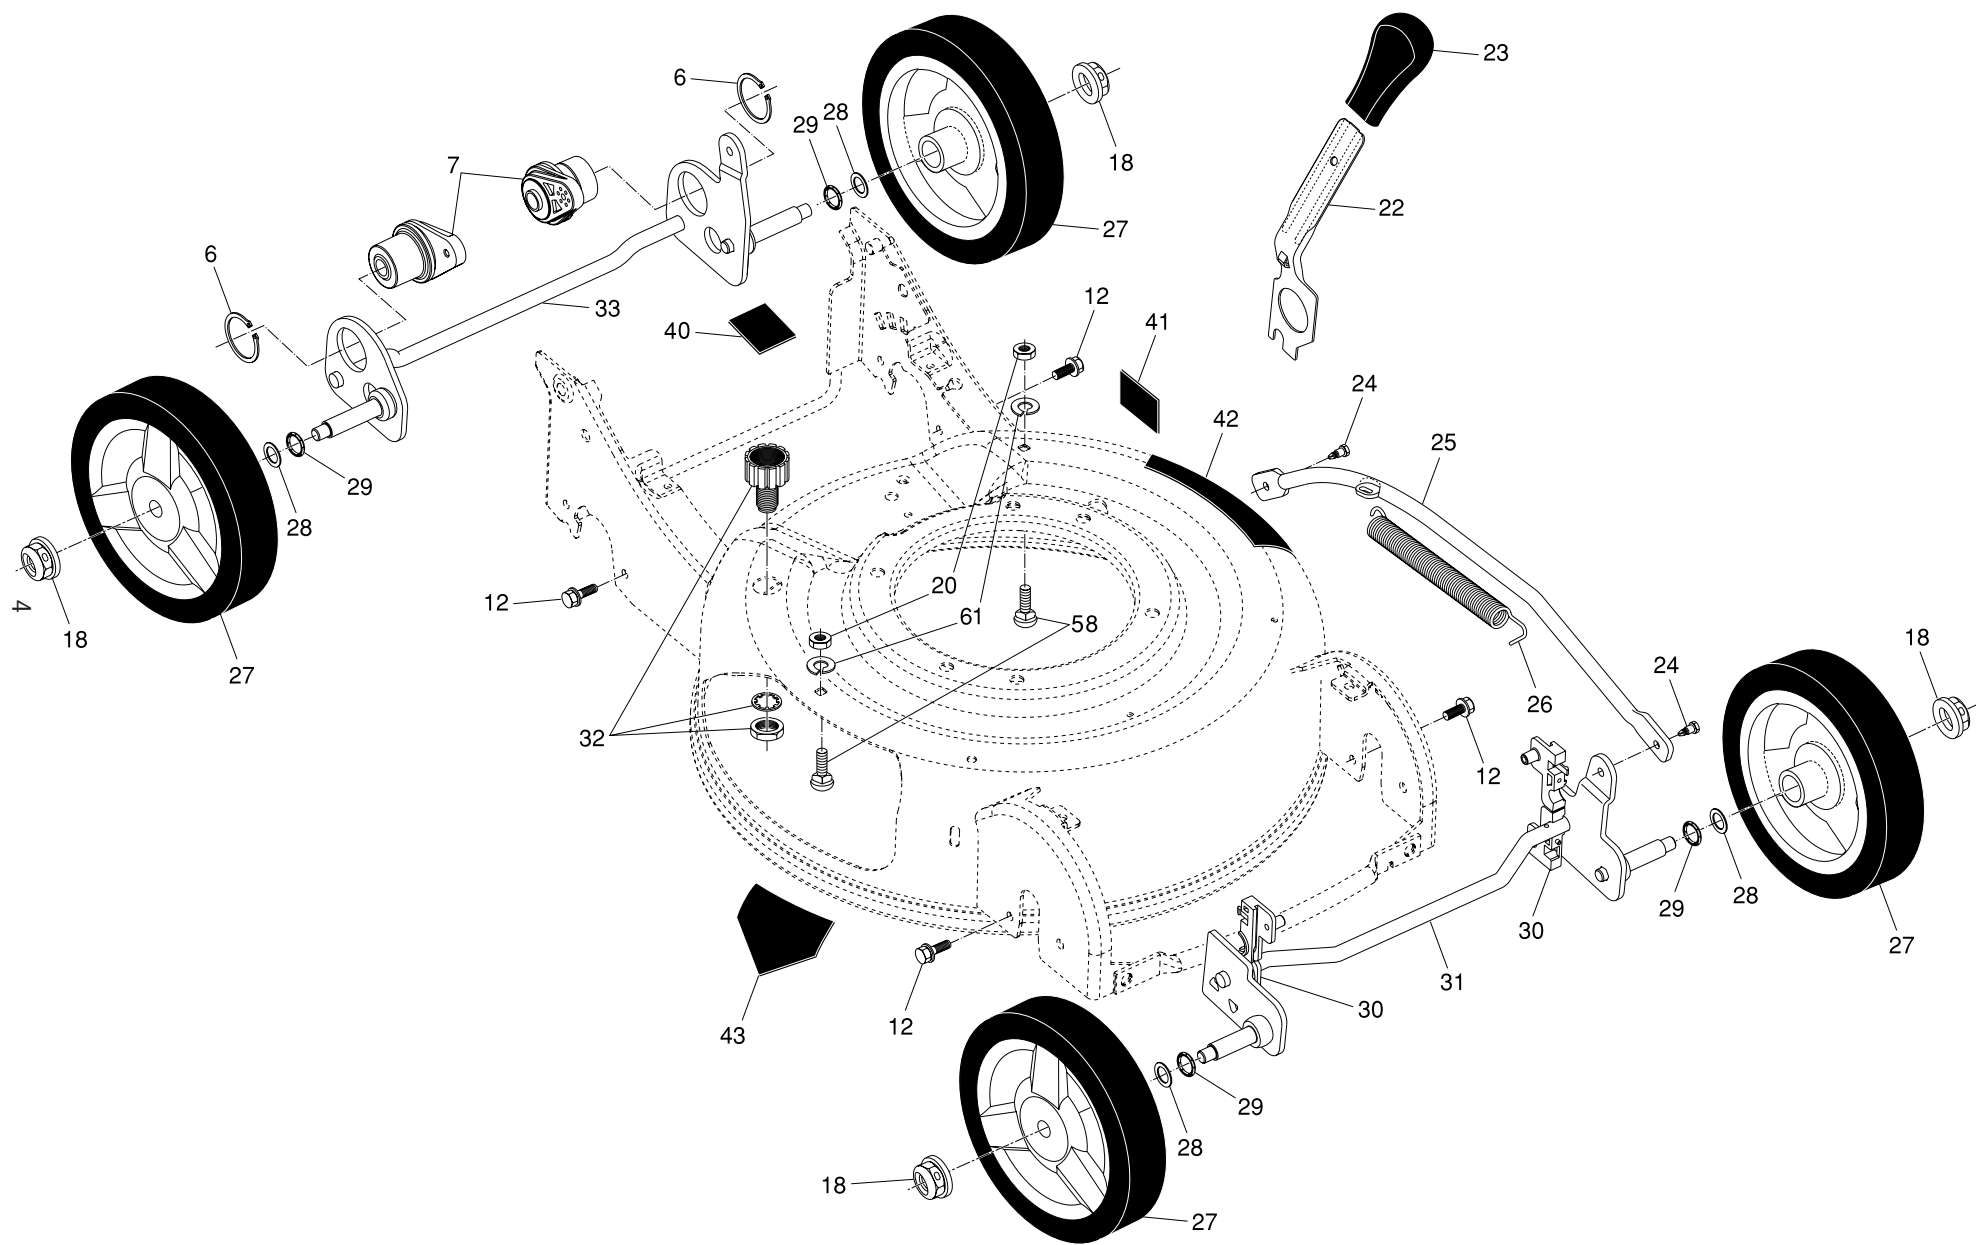

ROTARY LAWN MOWER - - MODEL NUMBER R145 (96131002102) PRODUCT NUMBER 961 41 00-21

ROTARY LAWN MOWER - - MODEL NUMBER R145 (96131002102) PRODUCT NUMBER 961 41 00-21

KEY NO.	PART NO.	DESCRIPTION
6	812 00 00-12	Ring, Retaining
7	532 19 92-45	Bearing, Drive
12	532 16 34-09	Screw, Hi-Lo Thread 1/8 x 5/8
18	532 40 91-48	Nut, Hex
20	873 51 04-00	Locknut 1/4-20
21	872 11 04-07	Bolt, Carriage
22	532 41 35-19	Height Adjustment Lever, Rear
23	532 19 92-69	Knob, Height Adjustment Lever
24	532 40 70-59	Screw
25	532 40 71-42	Height Adjustment Lever, Front
26	532 40 96-16	Spring

KEY NO.	PART NO.	DESCRIPTION
27	532 41 08-31	Wheel & Tire Assembly, Front
28	532 08 83-48	Washer, Flat
29	532 19 74-80	O-Ring
30	532 41 35-20	Bearing Assembly, Front Axle
31	532 41 40-71	Axle Assembly, Front
32	532 40 00-94	Fitting, Quick Release
33	532 41 40-72	Axle Assembly, Rear
40	532 19 97-31	Decal, Noise Level
41	532 15 97-36	Decal, Hot Muffler
42	532 19 99-12	Decal, Warning
43	532 18 21-66	Decal, Danger
61	532 85 02-63	Washer, Lock, Helical Spring 3/8

5

NOTE: All component dimensions given in U.S. inches. 1 inch = 25.4 mm. **IMPORTANT:** Use only Original Equipment Manufacturer (O.E.M.) replacement parts. Failure to do so could be hazardous, damage your lawn mower and void your warranty.