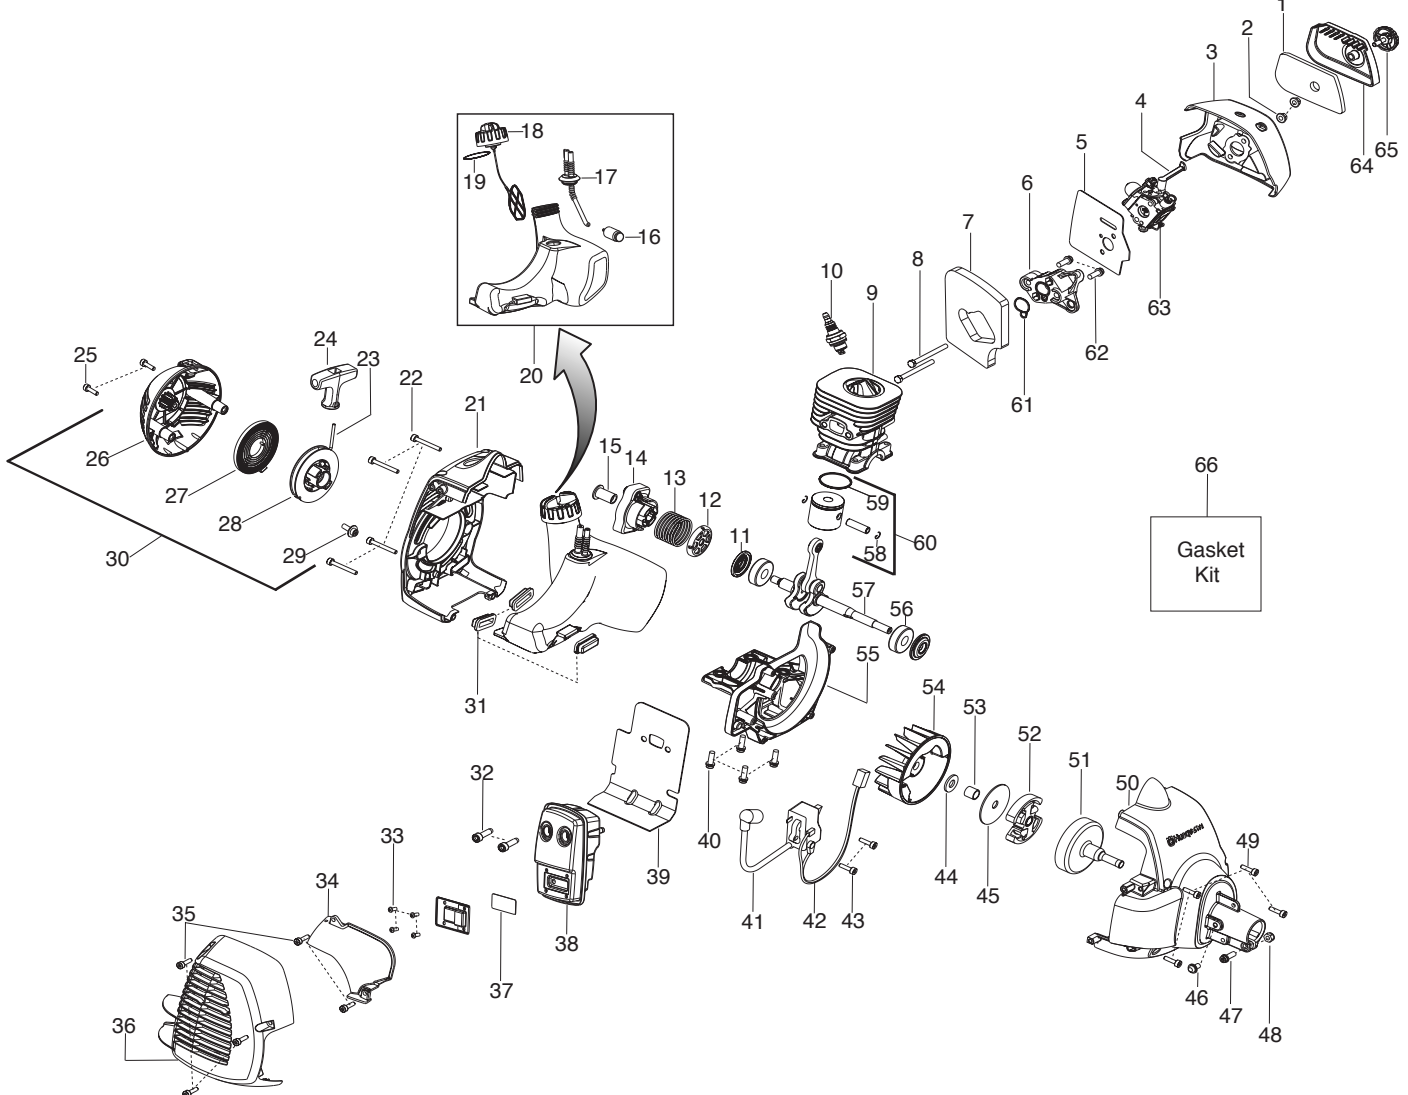

125L

Spare parts

Ersatzteile

Pièces détachées

Reserve onderdelen

Repuestos

Reservdelar

Parts List No. 545014315		Husqvarna ® PARTS LIST	MODEL 125L
Date 2/01/08	Replaces 545014315 - 9/28/07		Page: 2
NOTE : Illustration may differ from actual model due to design changes.			

✓ = New Part Number For This IPL

★ = Refer to the Service Reference Indicated for more information.(Located at the END of the IPL)

Parts List No. 545014315		 Husqvarna ® PARTS LIST	MODEL 125L
Date 2/01/08	Replaces 545014315 - 9/28/07		NOTE : Illustration may differ from actual model due to design changes.

Parts List No. 545014315		 Husqvarna ® PARTS LIST	MODEL 125L
Date 2/01/08	Replaces 545014315 - 9/28/07		NOTE : Illustration may differ from actual model due to design changes.

***** **Service Reference** *****

Serial Number - 08001N and higher, please use the following parts:
 Page 1, Ref.# 16 - 545007507 Flexshaft
 Page 2, Ref.# 51 - 530150039 Assy - Clutch Drum