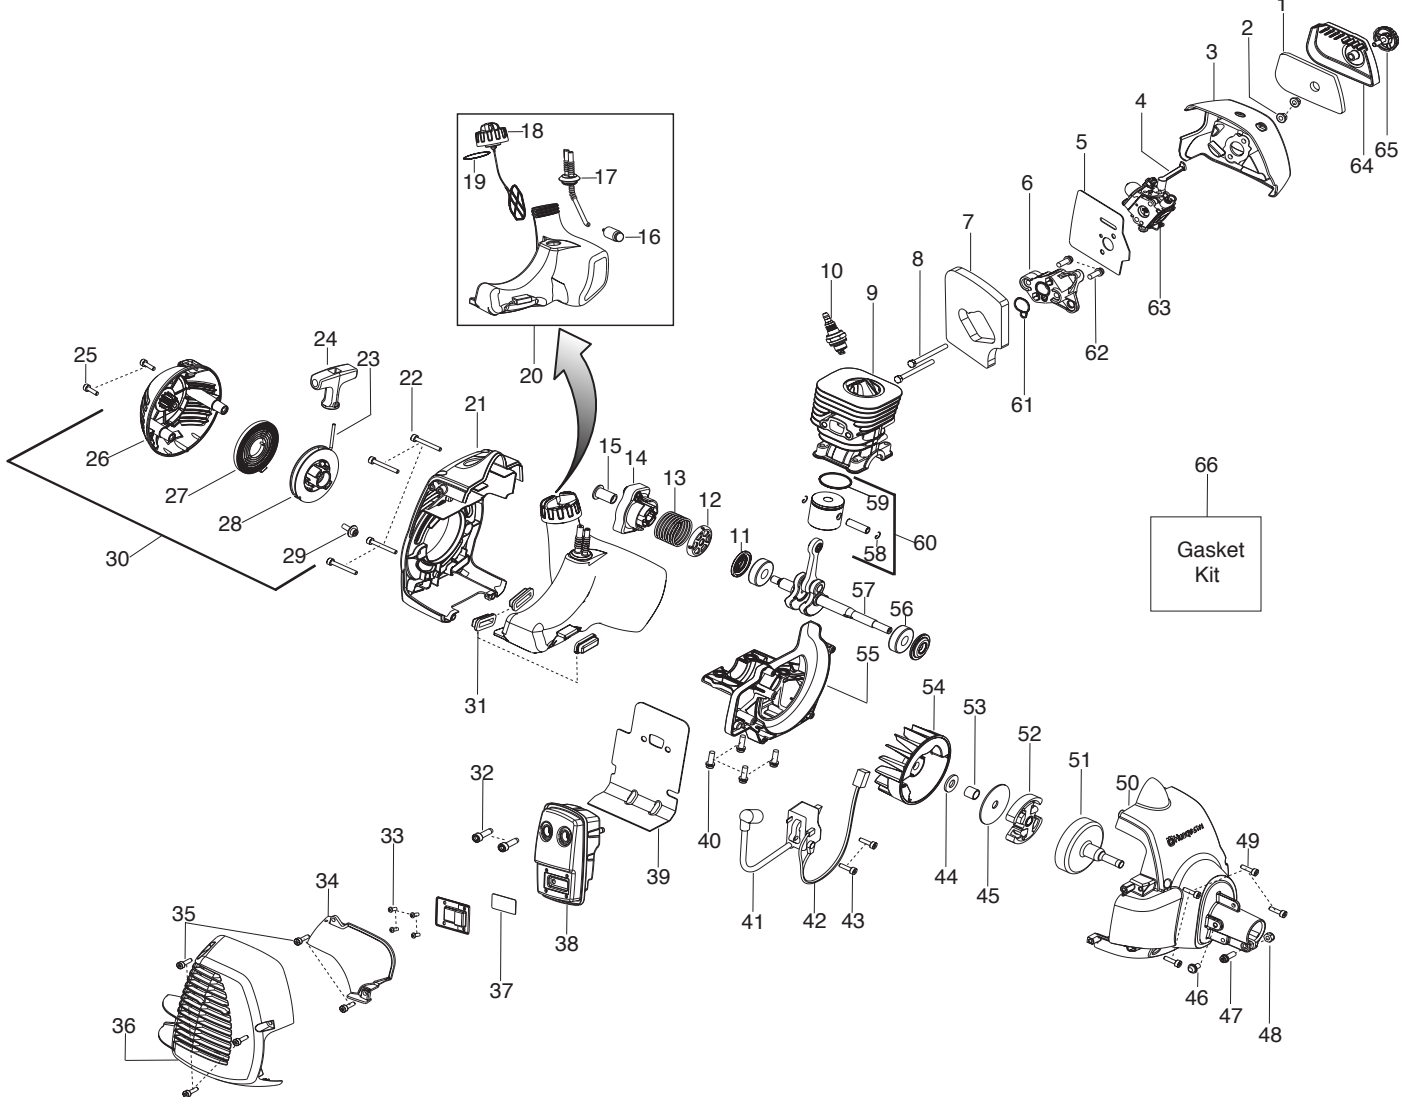

125L

Spare parts
Ersatzteile
Pièces détachées
Reserve onderdelen
Repuestos
Reservdelar

Parts List No. 545014379		Husqvarna ® PARTS LIST	MODEL 125L
Date 1/23/08	Replaces 545014379 - 9/28/07		NOTE : Illustration may differ from actual model due to design changes.

WARNING
All repairs, adjustments and maintenance not described in the Operator's Manual must be performed by Qualified Service Personnel.

Ref.	Part No.	Description	Ref.	Part No.	Description
1.	★★★★★	Assy-Cable/Wire Harness	19.	530015814	Screw
2.	545062001	Housing-Throttle (RH)	20.	530015771	Screw
3.	530016448	Screw	21.	530057554	Bracket-Shield
4.	530016449	Screw	22.	530016014	Screw
5.	530016454	Spring-Trigger	23.	545003902	Screw
6.	545066001	Trigger	24.	537234901	Driver Disc
7.	530059804	Lockout-Throttle	25.	530096295	Assy-Gearbox
8.	545045601	Spring-Lockout			
9.	545067001	Housing-Throttle (LH)	Not Shown		
10.	545030601	Kit-Switch	545098601		Decal-Warning
11.	530015820	Bolt			
12.	545042201	Handle-Assist			
13.	545081009	Kit-Driveshaft SST (Incl. decal, 21,22,23,25)			
14.	530059185	Clamp-Handle			
15.	530016152	Wingnut			
16.	★★★★★	Flex shaft			
17.	545030901	Kit-Shield (Incl. 18,19,20)			
18.	530052286	Limiters-Line			

✓ = New Part Number For This IPL

★ = Refer to the Service Reference Indicated for more information.(Located at the END of the IPL)

Parts List No. 545014379		Husqvarna ® PARTS LIST	MODEL 125L
Date 1/23/08	Replaces 545014379 - 9/28/07		NOTE : Illustration may differ from actual model due to design changes.

Not Shown

530058709 Bulb-Purge

✓ = New Part Number For This IPL

★ = Refer to the Service Reference Indicated for more information.(Located at the END of the IPL)

Parts List No. 545014379		 Husqvarna ® PARTS LIST	MODEL 125L
Date 1/23/08	Replaces 545014379 - 9/28/07		NOTE : Illustration may differ from actual model due to design changes.