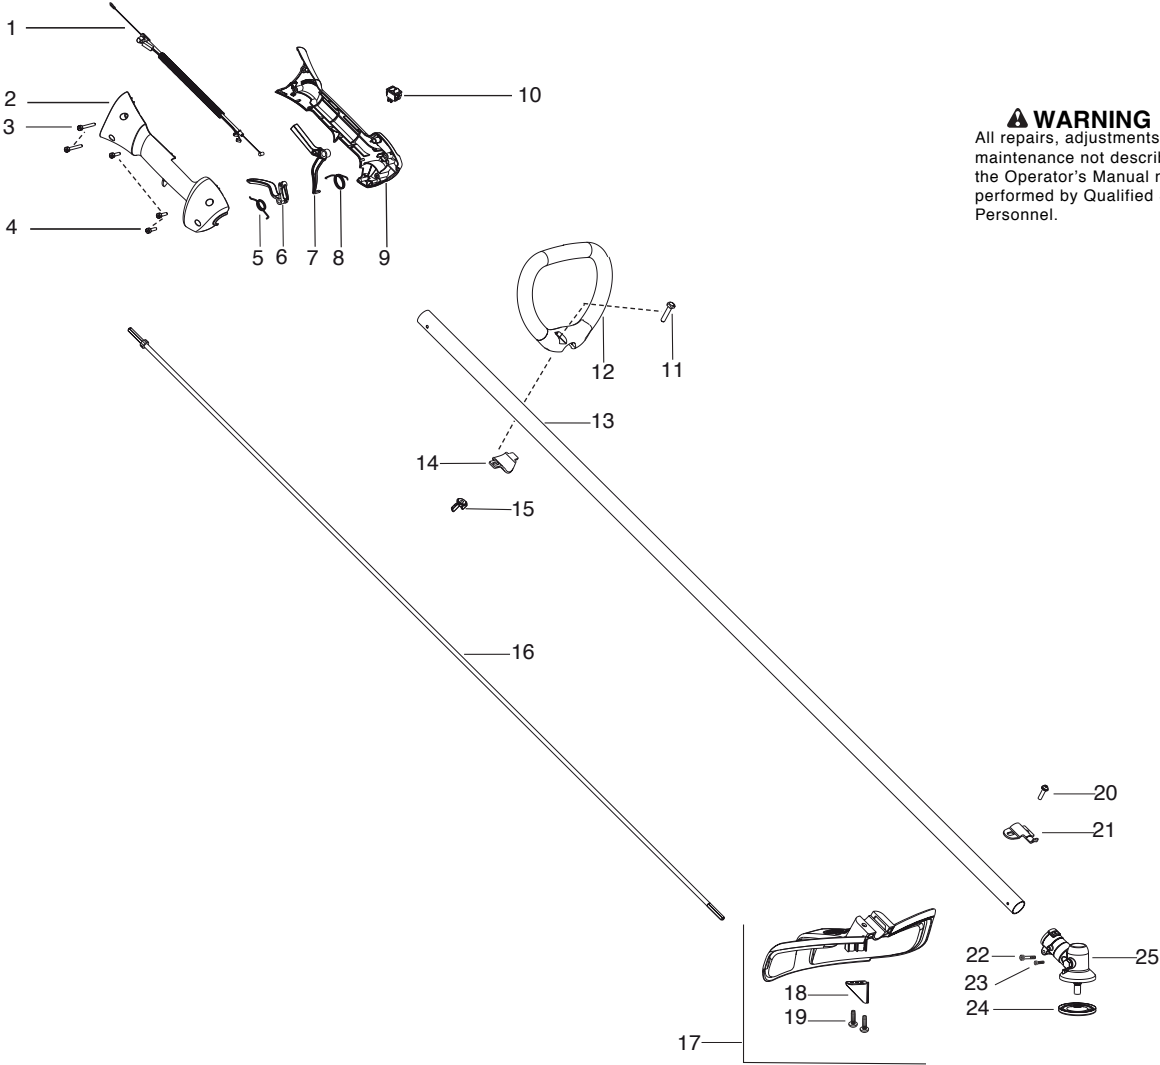

125L

Spare parts
Ersatzteile
Pièces détachées
Reserve onderdelen
Repuestos
Reservdelar

Parts List No. 545014379		Husqvarna ® PARTS LIST	MODEL 125L
Date 1/23/08	Replaces 545014379 - 9/28/07		NOTE : Illustration may differ from actual model due to design changes.

WARNING
All repairs, adjustments and maintenance not described in the Operator's Manual must be performed by Qualified Service Personnel.

Ref.	Part No.	Description	Ref.	Part No.	Description
1.	★★★★★	Assy-Cable/Wire Harness	19.	530015814	Screw
2.	545062001	Housing-Throttle (RH)	20.	530015771	Screw
3.	530016448	Screw	21.	530057554	Bracket-Shield
4.	530016449	Screw	22.	530016014	Screw
5.	530016454	Spring-Trigger	23.	545003902	Screw
6.	545066001	Trigger	24.	537234901	Driver Disc
7.	530059804	Lockout-Throttle	25.	530096295	Assy-Gearbox
8.	545045601	Spring-Lockout			
9.	545067001	Housing-Throttle (LH)	Not Shown		
10.	545030601	Kit-Switch	545098601		Decal-Warning
11.	530015820	Bolt			
12.	545042201	Handle-Assist			
13.	545081009	Kit-Driveshaft SST (Incl. decal, 21,22,23,25)			
14.	530059185	Clamp-Handle			
15.	530016152	Wingnut			
16.	★★★★★	Flex shaft			
17.	545030901	Kit-Shield (Incl. 18,19,20)			
18.	530052286	Limiters-Line			

✓ = New Part Number For This IPL

★ = Refer to the Service Reference Indicated for more information.(Located at the END of the IPL)

Parts List No. 545014379		Husqvarna ® PARTS LIST	MODEL 125L
Date 1/23/08	Replaces 545014379 - 9/28/07		NOTE : Illustration may differ from actual model due to design changes.

Not Shown

530058709 Bulb-Purge

✓ = New Part Number For This IPL

★ = Refer to the Service Reference Indicated for more information.(Located at the END of the IPL)

Parts List No. 545014379		 Husqvarna ® PARTS LIST	MODEL 125L
Date 1/23/08	Replaces 545014379 - 9/28/07		NOTE : Illustration may differ from actual model due to design changes.