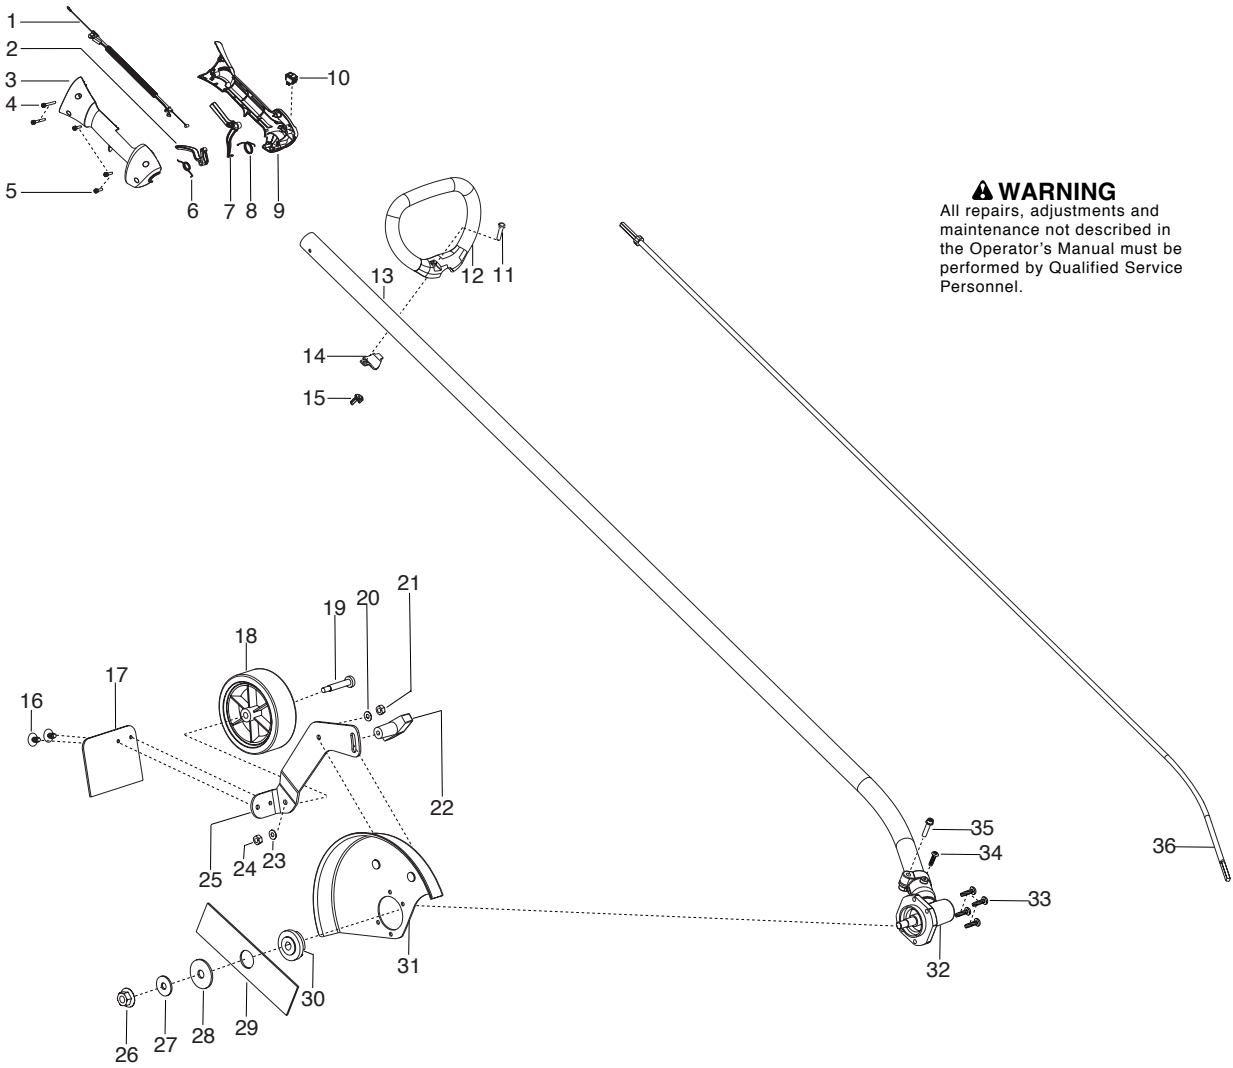

⚠ WARNING
All repairs, adjustments and maintenance not described in the Operator's Manual must be performed by Qualified Service Personnel.

Ref.	Part No.	Description	Ref.	Part No.	Description
1.	★★★★★	Assy-Cable/Wire Harness	22.	530092059	Knob
2.	545066001	Trigger	23.	530092062	Washer
3.	545062001	Housing-Throttle (RH)	24.	530015515	Locknut
4.	530016448	Screw	25.	530053009	Bracket-Wheel Adjustment
5.	530016449	Screw	26.	530015793	Nut-Flange L.H.
6.	530016454	Spring-Trigger	27.	530016240	Washer-Belleville Spring
7.	530059804	Lockout-Throttle	28.	530015792	Washer-Flat
8.	545045601	Spring-Lockout	29.	530053007	Blade
9.	545067001	Housing-Throttle (LH)	30.	530054623	Dust Cup
10.	545030601	Kit-Switch	31.	545044101	Kit-Edger Guard (Incl. decal)
11.	530015820	Bolt	32.	545006005	Kit-Edger Gearbox (Incl. 30,33,34,35)
12.	545042201	Handle-Assist	33.	530016312	Screw
13. ✓	545180808	Kit-Driveshaft Edger (Incl. decal)	34.	530015775	Screw (align)
14.	530059185	Clamp-Handle	35.	530016014	Screw
15.	530016152	Wingnut	36.	★★★★★	Flexshaft
16.	530053012	Fastener - Mud Flap	Not Shown		
17.	530071251	Kit-Mud Flap (Incl. 16)	545074501	Decal-Guard Warning	
18.	530095125	Wheel - 4"			
19.	530015981	Bolt-Shoulder Axle			
20.	530092062	Washer			
21.	530015515	Locknut			

✓ = New Part Number For This IPL

★ = Refer to the Service Reference Indicated for more information.(Located at the END of the IPL)

Parts List No. 545014318		 Husqvarna ® PARTS LIST	MODEL 125E
Date 2/01/08	Replaces 545014318 - 2/14/07		NOTE : Illustration may differ from actual model due to design changes.