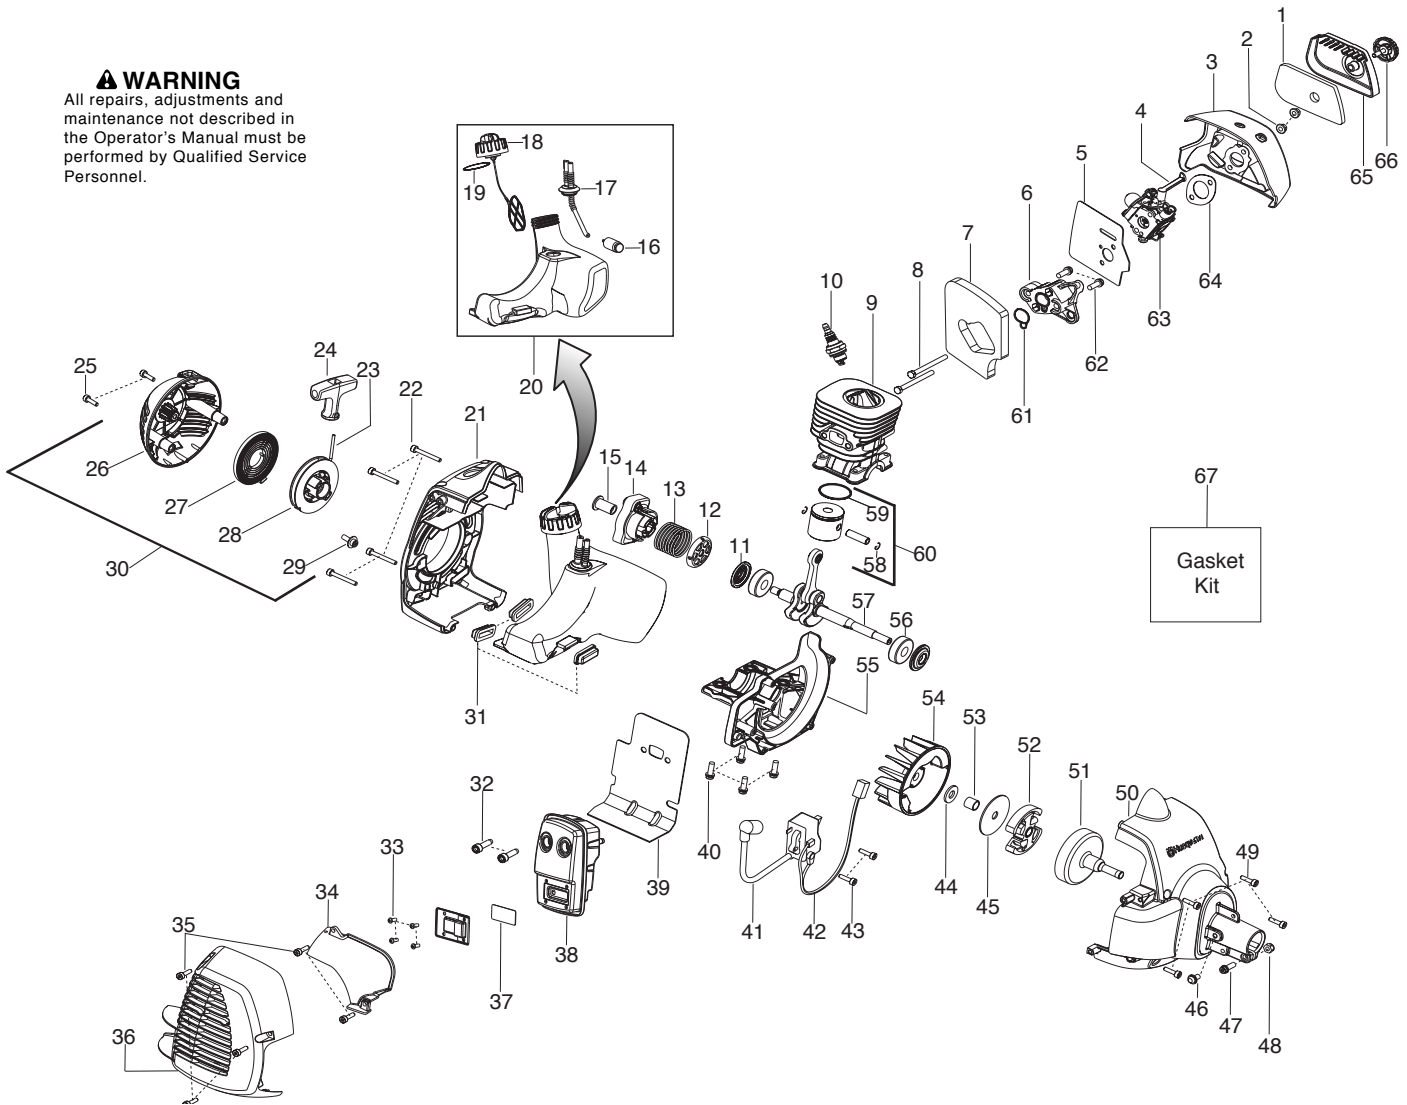

Parts List No. 545014318		Husqvarna® PARTS LIST	MODEL 125E	
Date 2/01/08	Replaces 545014318 - 2/14/07		NOTE : Illustration may differ from actual model due to design changes.	Page: 2

▲ WARNING

All repairs, adjustments and maintenance not described in the Operator's Manual must be performed by Qualified Service Personnel.

Ref.	Part No.	Description	Ref.	Part No.	Description	Ref.	Part No.	Description
1.	530150253	Filter	25.	530016426	Screw	48.	530015768	Locknut
2.	530016101	Nut-Carb. Screw	26.	545029603	Starter Hsg. w/eyelet	49.	530016456	Screw
3.	★★★★★	Air Box	27.	545029801	Kit-Starter Spring	50.	545017501	Assy-Fan Housing
4.	530057844	Lever-Choke	28.	545029701	Kit-Starter Pulley	51.	★★★★★	Assy-Clutch Drum
5.	545050402	Kit-Carb. Gasket (Incl. 7,61)	29.	530016468	Screw	52.	545050405	Kit-Clutch Assy.
6.	530035596	Adaptor-Carb.	30.	545106301	Assy-Starter Hsg.(Incl. 23,24,26,27,28,29)	53.	530057852	Spacer
7.	545030101	Kit-Gasket (foam)	31.	530059780	Isolator-Tank	54.	530039242	Flywheel
8.	530016400	Bolt	32.	530058982	Bolt-Muffler	55.	545054601	Crankcase
9.	545001001	Cylinder	33.	530015496	Screw	56.	545013401	Bearing
10.	952030201	Plug-Spark (RCJ-8Y)	34.	530150440	Shield-Heat	57.	545030001	Kit-Crankshaft
11.	545050403	Kit-Crankshaft seal	35.	530016449	Screw	58.	530015162	Retainer-Piston Pin
12.	530016475	Washer-Starter	36.	545104901	Guard-Muffler	59.	530019283	Ring-Piston
13.	545160301	Spring-Starter Cup	37.	545030501	Kit-Spark Arrestor	60.	545030301	Kit-Piston (Incl. 58,59)
14.	545102302	Assy-Starter Cup	38.	545057501	Assy-Muffler	61.	545030101	Kit-Gasket (adaptor seal)
15.	530059800	Coupling-Starter	39.	530057848	Gasket-Paper Metal	62.	530015897	Screw
16.	530095646	Assy-Fuel Filter	40.	530015897	Screw	63.	★★★★★	Kit-Carb. (Incl. 4,5)
17.	545081897	Kit-Fuel Line	41.	545046701	Module	64.	545030101	Kit-Gasket (air box)
18.	530150350	Assy-Cap w/ret.(Incl. 19)	42.	530039227	Assy-Leadwire	65.	530057846	Cover-Air Box
19.	530019293	O-ring - Fuel Cap	43.	530016456	Screw	66.	530059796	Assy-Knob
20.	545105105	Assy-Fuel Tank (Incl. 16,17,18,19)	44.	530016463	Washer	67.	545030101	Kit-Gasket (Incl. 5,7,11,19,39,61,64)
21.	530057851	Shroud-Rear	45.	530094189	Washer-Clutch	Not Shown		
22.	530016448	Screw	46.	530016469	Screw	530058709	Bulb-Purge	
23.	545029901	Kit-Rope	47.	530016470	Screw			
24.	530150318	Handle-Starter						

✓ = New Part Number For This IPL

★ = Refer to the Service Reference Indicated for more information.(Located at the END of the IPL)