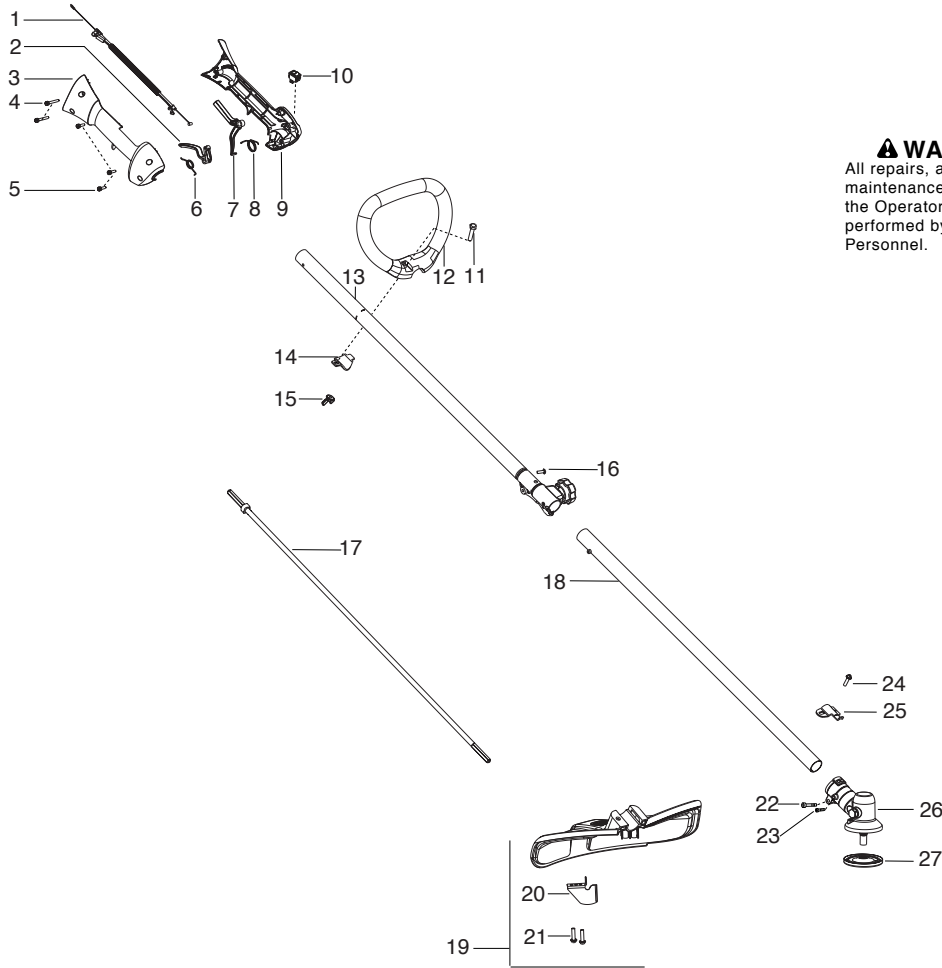

# 125LD

**Spare parts**  
**Ersatzteile**  
**Pièces détachées**  
**Reserve onderdelen**  
**Repuestos**  
**Reservdelar**

<b>Parts List No.</b> 545014319		<b>Husqvarna</b> ® PARTS LIST	<b>MODEL</b> 125LD
<b>Date</b> 1/11/08	<b>Replaces</b> 545014319 - 2/14/07		<b>NOTE</b> : Illustration may differ from actual model due to design changes.

**⚠ WARNING**  
All repairs, adjustments and maintenance not described in the Operator's Manual must be performed by Qualified Service Personnel.

Ref.	Part No.	Description	Ref.	Part No.	Description
1.	★ ★ ★ ★ ★	Assy-Cable/Wire Harness	19.	545030901	Kit-Shield (Incl. 20,21,24)
2.	545066001	Trigger	20.	530052286	Limiter-Line
3.	545062001	Housing-Throttle (RH)	21.	530015814	Screw
4.	530016448	Screw	22.	530016014	Screw
5.	530016449	Screw	23.	530016301	Screw
6.	530016454	Spring-Trigger	24.	530015771	Screw
7.	530059804	Lockout-Throttle	25.	530057554	Bracket-Shield
8.	545045601	Spring-Lockout	26.	530096295	Assy-Gearbox
9.	545067001	Housing-Throttle (LH)	27.	537234901	Driver Disc
10.	545030601	Kit-Switch			
11.	530015820	Bolt			
12.	545042201	Handle-Assist			
13.	★ ★ ★ ★ ★	Kit-Driveshaft Upper (Incl. decal)			
14.	530059185	Clamp-Handle			
15.	530016152	Wingnut			
16.	530016344	Screw			
17.	530096218	Flex-Lower			
18.	545081006	Kit-Lower Shaft			
				Not Shown	
			545096901		Decal-Warning Upper (row)
			545096701		Decal-Warning Lower (row)

✓ = New Part Number For This IPL

★ = Refer to the Service Reference Indicated for more information.(Located at the END of the IPL)

<b>Parts List No.</b> 545014319		<b>Husqvarna</b> ® PARTS LIST	<b>MODEL</b> 125LD
<b>Date</b> 1/11/08	<b>Replaces</b> 545014319 - 2/14/07		<b>Page:</b> 2