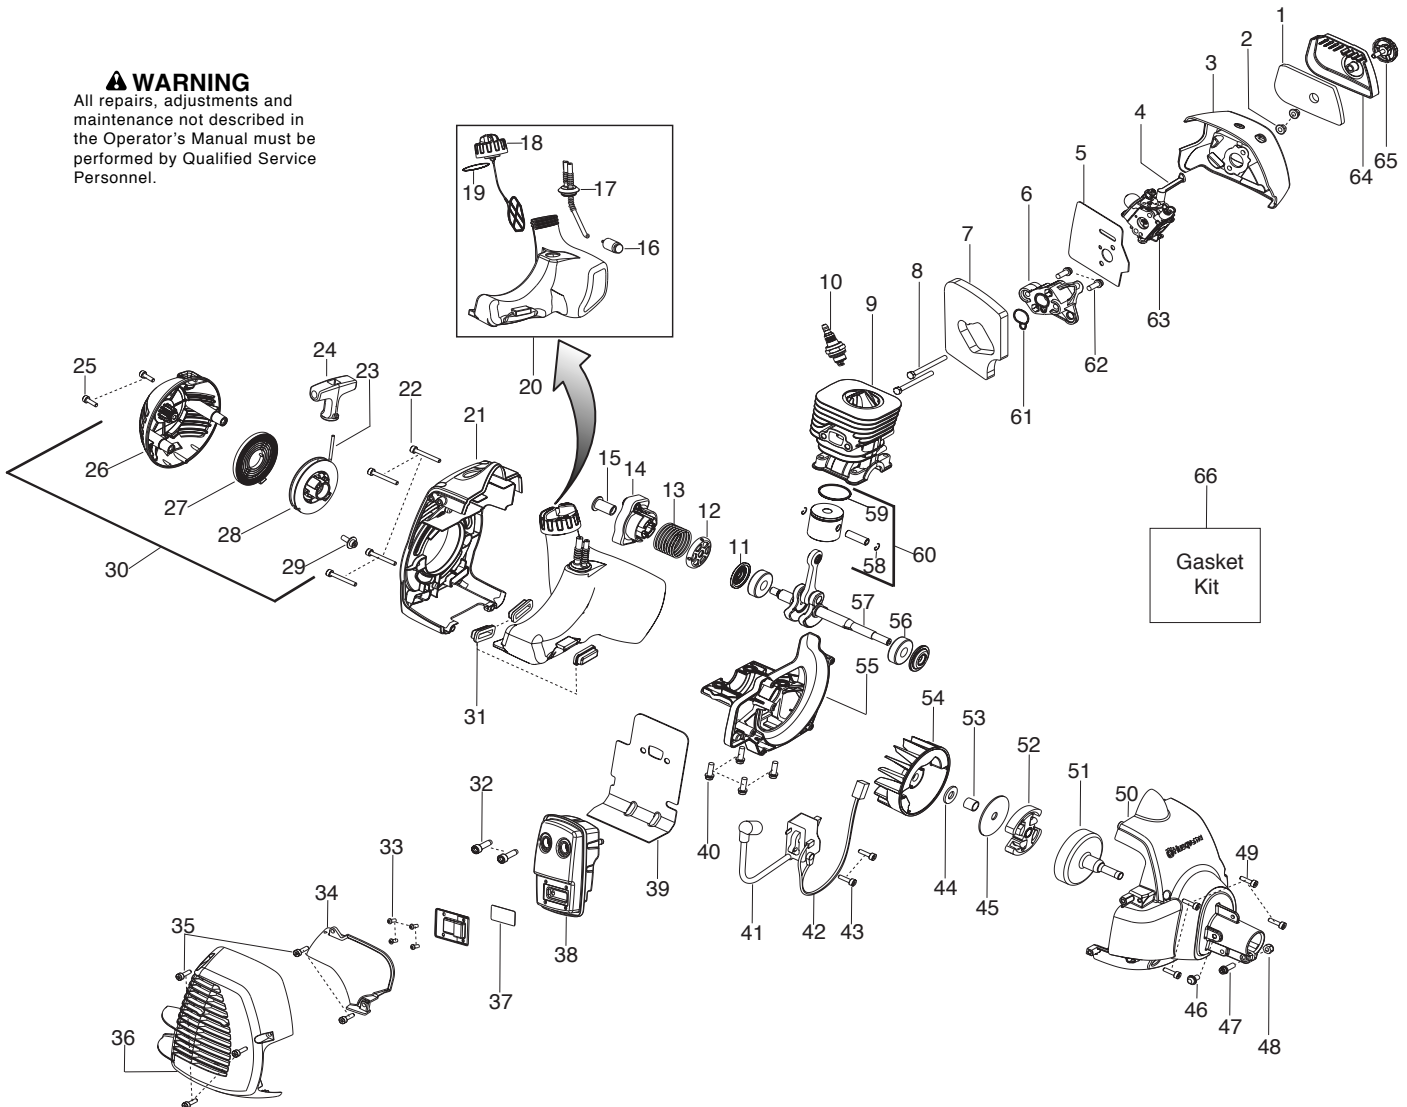

Parts List No. 545014319		Husqvarna® PARTS LIST	MODEL 125LD
Date 1/11/08	Replaces 545014319 - 2/14/07		Page: 2

NOTE : Illustration may differ from actual model due to design changes.

⚠ WARNING

All repairs, adjustments and maintenance not described in the Operator's Manual must be performed by Qualified Service Personnel.

Ref.	Part No.	Description	Ref.	Part No.	Description	Ref.	Part No.	Description
1.	530150253	Filter	25.	530016426	Screw	48.	530015768	Locknut
2.	530016101	Nut-Carb. Screw	26.	545029603	Starter Hsg. w/eyelet	49.	530016456	Screw
3.	★★★★★	Air Box	27.	545029801	Kit-Starter Spring	50.	545017501	Assy-Fan Housing
4.	530057844	Lever - Choke	28.	545029701	Kit-Starter Pulley	51.	★★★★★	Assy-Clutch Drum
5.	545050402	Kit-Carb. Gasket (Incl. 7,61)	29.	530016468	Screw	52.	545050405	Kit-Clutch Assy.
6.	530035596	Adaptor-Carb.	30.	545106301	Assy-Starter Hsg.(Incl. 23,24,26,27,28,29)	53.	530057852	Spacer
7.	545030101	Kit-Gasket (foam)	31.	530059780	Isolator-Tank	54.	530039242	Flywheel
8.	530016400	Bolt	32.	530058982	Bolt-Muffler	55.	545054601	Crankcase
9.	545001001	Cylinder	33.	530015496	Screw	56.	545013401	Bearing
10.	952030201	Plug-Spark (RCJ-8Y)	34.	530150440	Shield-Heat	57.	545030001	Kit-Crankshaft
11.	545050403	Kit-Crankshaft seal	35.	530016449	Screw	58.	530015162	Retainer-Piston Pin
12.	530016475	Washer-Starter	36.	545104901	Guard-Muffler	59.	530019283	Ring-Piston
13. ✓	545160301	Spring-Starter Cup	37.	545030501	Kit-Spark Arrestor (Incl. 33)	60.	545030301	Kit-Piston (Incl. 58,59)
14.	545102302	Assy-Starter Cup	38.	545057501	Assy-Muffler	61.	545030101	Kit-Gasket (adaptor seal)
15.	530059800	Coupling-Starter	39.	530057848	Gasket-Paper Metal	62.	530015897	Screw
16.	530095646	Assy-Fuel Filter	40.	530015897	Screw	63. ✓	★★★★★	Kit-Carb. (Incl. 4,5)
17. ✓	545081897	Kit-Fuel Line	41.	545046701	Module	64.	530057846	Cover-Air Box
18.	530150350	Assy-Cap w/ret.(Incl. 19)	42.	530039227	Assy-Leadwire	65.	530059796	Assy-Knob
19.	530019293	O-ring - Fuel Cap	43.	530016456	Screw	66.	545030101	Kit-Gasket (Incl. 5,7,11,19,39,61)
20. ✓	545105105	Assy-Fuel Tank (Incl. 16,17,18,19)	44. ✓	530016463	Washer			
21.	530057851	Shroud-Rear	45.	530094189	Washer-Clutch			
22.	530016448	Screw	46.	530016469	Screw			
23.	545029901	Kit-Rope	47.	530016470	Screw			
24.	530150318	Handle-Starter						

Not Shown

530058709

Bulb-Purge

✓ = New Part Number For This IPL

★ = Refer to the Service Reference Indicated for more information.(Located at the END of the IPL)