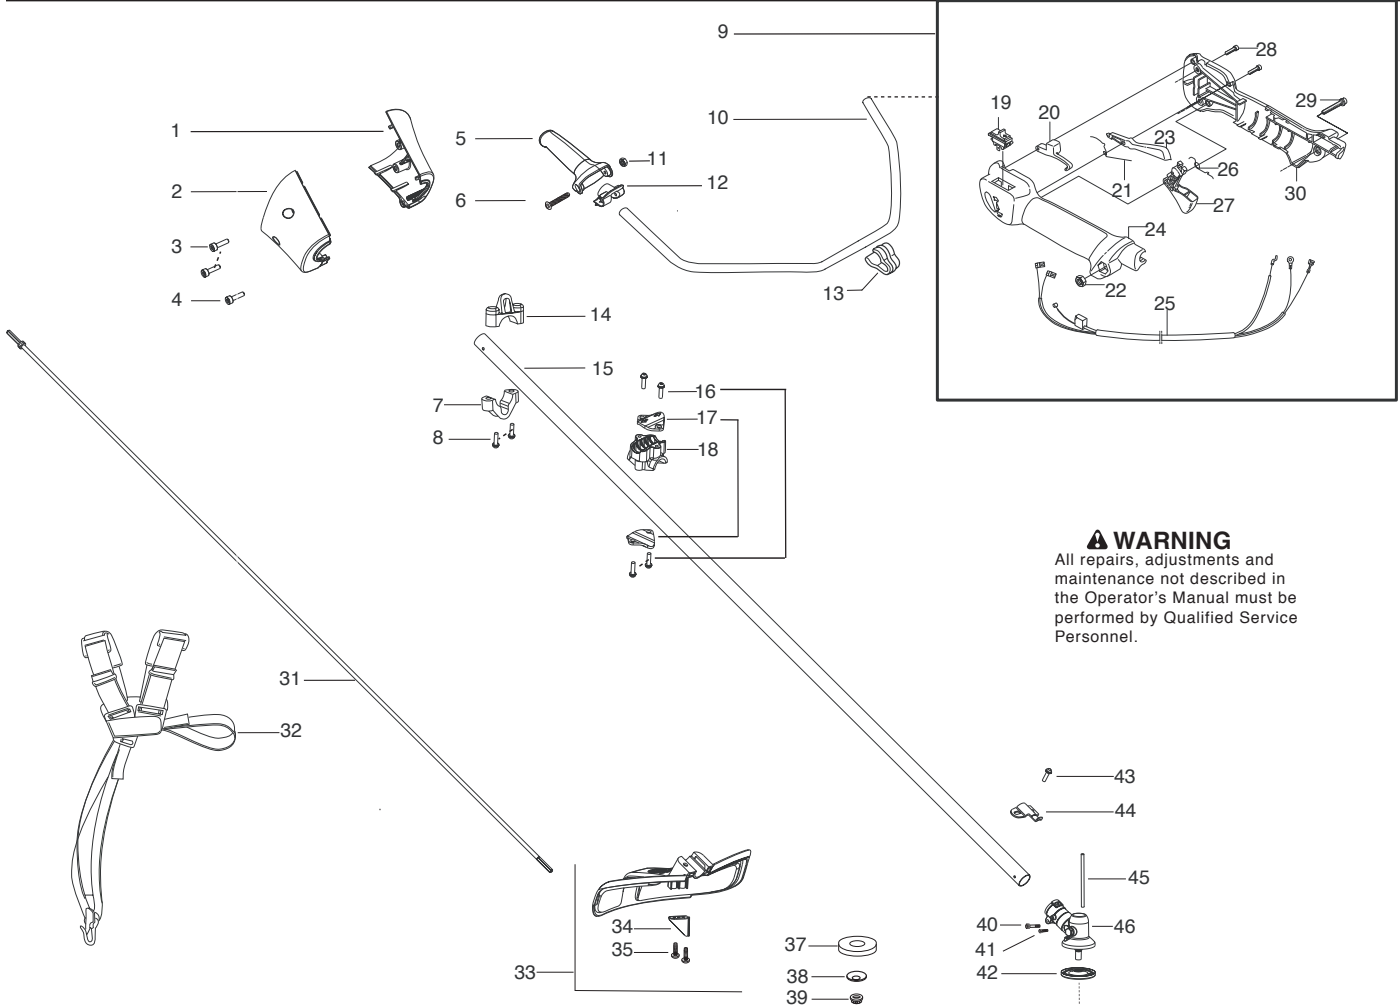

WARNING
All repairs, adjustments and maintenance not described in the Operator's Manual must be performed by Qualified Service Personnel.

Ref.	Part No.	Description	Ref.	Part No.	Description	Ref.	Part No.	Description
1.	545036401	Nose Cone - LH	23.	537160601	Lockout - Throttle			
2.	545036501	Nose Cone - RH	24.	537160203	Housing - Throttle -LH			
3.	530016448	Screw	25.	545125801	Assy - Cable Wire			
4.	530016449	Screw	26.	537174201	Spring - Trigger			
5. ✓	537172802	Handle-Assist	27.	537160801	Trigger - Throttle			
6. ✓	503200245	Bolt	28.	503216618	Screw			
7.	545056601	Clamp-Harness (lower)	29.	503200735	Screw			
8.	530015940	Screw	30.	537160301	Housing-Throttle - RH			
9. ✓	545125501	Assy-Throttle Housing (Incl. 19,20,21,22,23, 24,25,26,27,28,29,30)	31.	★★★★★	Flexshaft			
10.	502199503	Handlebar	32.	537216302	Harness w/warning			
11. ✓	731231401	Nut	33.	545030901	Kit-Shield (Incl. 34,35)			
12. ✓	537172901	Cover-Assist Handle	34.	530052286	Limiter - Line			
13.	502211201	Clip-Handlebar	35.	530015814	Screw			
14.	545113301	Clamp-Harness (upper)	37.	503890101	Cup-Support			
15. ✓	545180805	Kit-Driveshaft (Incl. 40,41,44,46)	38.	537285601	Support - Flange			
16.	530015814	Screw	39.	503856301	Locknut - Blade			
17.	530058563	Clamp - Bracket	40.	530016014	Screw			
18.	545058501	Clamp 1" Handlebar	41.	545003902	Screw			
19.	537419001	Switch-Stop	42.	537234901	Driver Disc			
20.	537160701	Lockout-Starter Throttle	43.	530015771	Screw			
21.	537174301	Spring - Lockout	44.	530057554	Bracket - Shield			
22.	503221013	Nut	45.	502285901	Pin - Locking			
			46.	530096295	Assy - Gearbox			
							Not Shown	
							545098601	Decal-Warning

✓ = New Part Number For This IPL

★ = Refer to the Service Reference Indicated for more information.(Located at the END of the IPL)