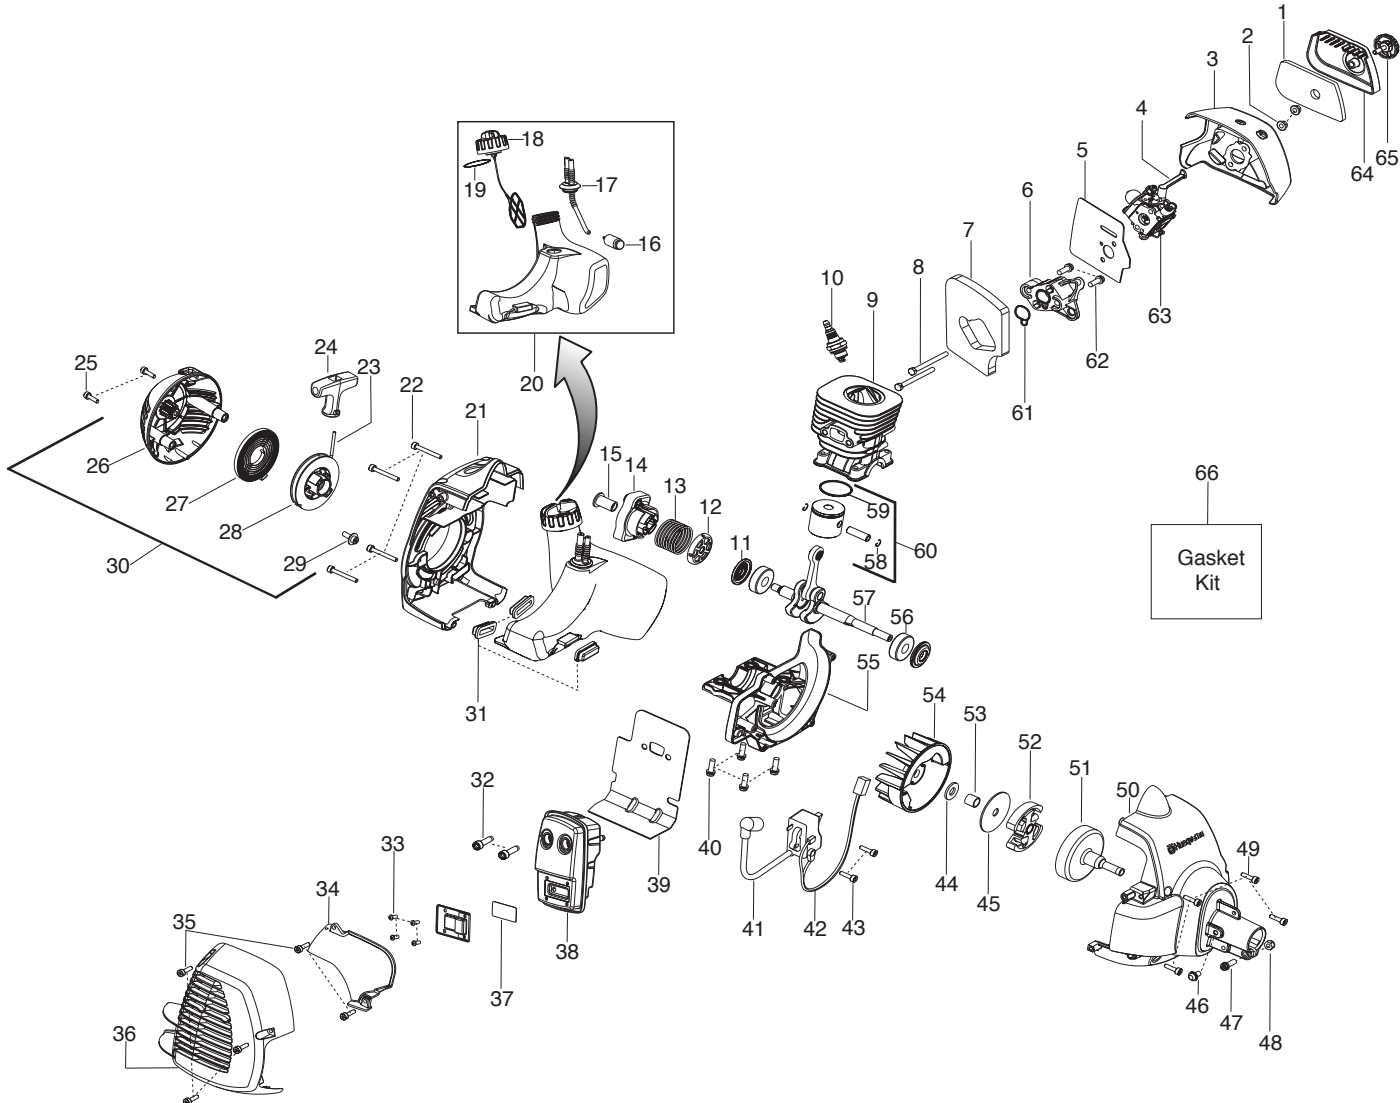

Ref.	Part No.	Description	Ref.	Part No.	Description	Ref.	Part No.	Description
1.	545036401	Nose Cone - LH	23.	537160601	Lockout - Throttle			
2.	545036501	Nose Cone - RH	24.	537160203	Housing - Throttle -LH			
3.	530016448	Screw	25.	545125801	Assy - Cable Wire			
4.	530016449	Screw	26.	537174201	Spring - Trigger			
5. ✓	537172802	Handle-Assist	27.	537160801	Trigger - Throttle			
6. ✓	503200245	Bolt	28.	503216618	Screw			
7.	545056601	Clamp-Harness (lower)	29.	503200735	Screw			
8.	530015940	Screw	30.	537160301	Housing-Throttle - RH			
9. ✓	545125501	Assy-Throttle Housing (Incl. 19,20,21,22,23, 24,25,26,27,28,29,30)	31.	★★★★★	Flexshaft			
10.	502199503	Handlebar	32.	537216302	Harness w/warning			
11. ✓	731231401	Nut	33.	545030901	Kit-Shield (Incl. 34,35)			
12. ✓	537172901	Cover-Assist Handle	34.	530052286	Limiter - Line			
13.	502211201	Clip-Handlebar	35.	530015814	Screw			
14.	545113301	Clamp-Harness (upper)	37.	503890101	Cup-Support			
15. ✓	545180805	Kit-Driveshaft (Incl. 40,41,44,46)	38.	537285601	Support - Flange			
16.	530015814	Screw	39.	503856301	Locknut - Blade			
17.	530058563	Clamp - Bracket	40.	530016014	Screw			
18.	545058501	Clamp 1" Handlebar	41.	545003902	Screw			
19.	537419001	Switch-Stop	42.	537234901	Driver Disc			
20.	537160701	Lockout-Starter Throttle	43.	530015771	Screw			
21.	537174301	Spring - Lockout	44.	530057554	Bracket - Shield			
22.	503221013	Nut	45.	502285901	Pin - Locking			
			46.	530096295	Assy - Gearbox			
							<b>Not Shown</b>	
							545098601	Decal-Warning

✓ = New Part Number For This IPL

★ = Refer to the Service Reference Indicated for more information.(Located at the END of the IPL)

<b>Parts List No.</b> 545014335		<b>Husqvarna</b> ® PARTS LIST	<b>MODEL</b> 125R
<b>Date</b> 2/01/08	<b>Replaces</b> 545014335 - 9/28/07		<b>NOTE</b> : Illustration may differ from actual model due to design changes.