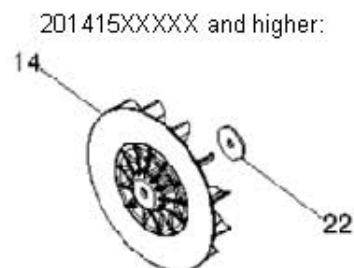

Serial Number - 201414XXXXX and lower, please use the following parts:

ENGINE Ref. #28 545081816 KIT, CRANKSHAFT

Note: KIT, CRANKSHAFT (P/N 545081816) cannot be used with IMPELLER (P/N 581449401). Use only with IMPELLER (P/N 545173201).

Serial Number - 201415XXXXX and higher, please use the following parts:

ENGINE Ref. #28 588199401 KIT, CRANKSHAFT

Note: KIT, CRANKSHAFT (P/N 588199401) cannot be used with IMPELLER (P/N 545173201). Use only with IMPELLER (P/N 581449401).

Serial Number - 201414XXXXX and lower, please use the following parts:

HOUSING	Ref. #14	545173201	IMPELLER
HOUSING	Ref. #22	545164501	WASHER (QTY. 2)
ENGINE	Ref. #28	545081816	KIT, CRANKSHAFT

Note: IMPELLER (P/N 545173201) cannot be used with KIT, CRANKSHAFT (P/N 588199401). Use only with KIT, CRANKSHAFT (P/N 545081816).

Serial Number - 201415XXXXX and higher, please use the following parts:

HOUSING	Ref. #14	581449401	IMPELLER
HOUSING	Ref. #22	545164501	WASHER (QTY. 1)
ENGINE	Ref. #28	588199401	KIT, CRANKSHAFT

Note: IMPELLER (P/N 581449401) cannot be used with KIT, CRANKSHAFT (P/N 545081816). Use only with KIT, CRANKSHAFT (P/N 588199401).