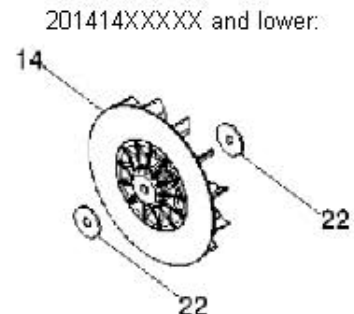

Serial Number - 201414XXXXX and lower, please use the following parts:

ENGINE Ref. #28 545081816 KIT, CRANKSHAFT

Note: KIT, CRANKSHAFT (P/N 545081816) cannot be used with IMPELLER (P/N 581449401). Use only with IMPELLER (P/N 545173201).

Serial Number - 201415XXXXX and higher, please use the following parts:

ENGINE Ref. #28 588199401 KIT, CRANKSHAFT

Note: KIT, CRANKSHAFT (P/N 588199401) cannot be used with IMPELLER (P/N 545173201). Use only with IMPELLER (P/N 581449401).

Serial Number - 201414XXXXX and lower, please use the following parts:

HOUSING	Ref. #14	545173201	IMPELLER
HOUSING	Ref. #22	545164501	WASHER (QTY. 2)
ENGINE	Ref. #28	545081816	KIT, CRANKSHAFT

Note: IMPELLER (P/N 545173201) cannot be used with KIT, CRANKSHAFT (P/N 588199401). Use only with KIT, CRANKSHAFT (P/N 545081816).