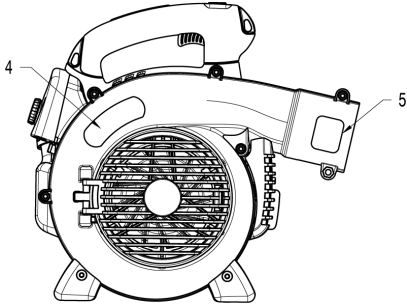

DECALS

125 BVX

Ref	Part No	Description	Remark	QTY KIT
1	545 13 45-01	DECAL	Starting Instructions	1
2	545 13 48-03	DECAL	Starter Housing	1
3	587 55 31-06	DECAL	Warning (North America)	1
3	587 55 31-03	DECAL	Warning (Outside North America)	1
4	N.U.	NOT USED	Not Used	1
5	585 72 94-10	DECAL	Impeller Warning	1
	545 08 18-60	DECAL KIT	Starting & Warning Decals (North America)	1
	545 08 18-61	DECAL KIT	Starting & Warning Decals (Outside North America)	1