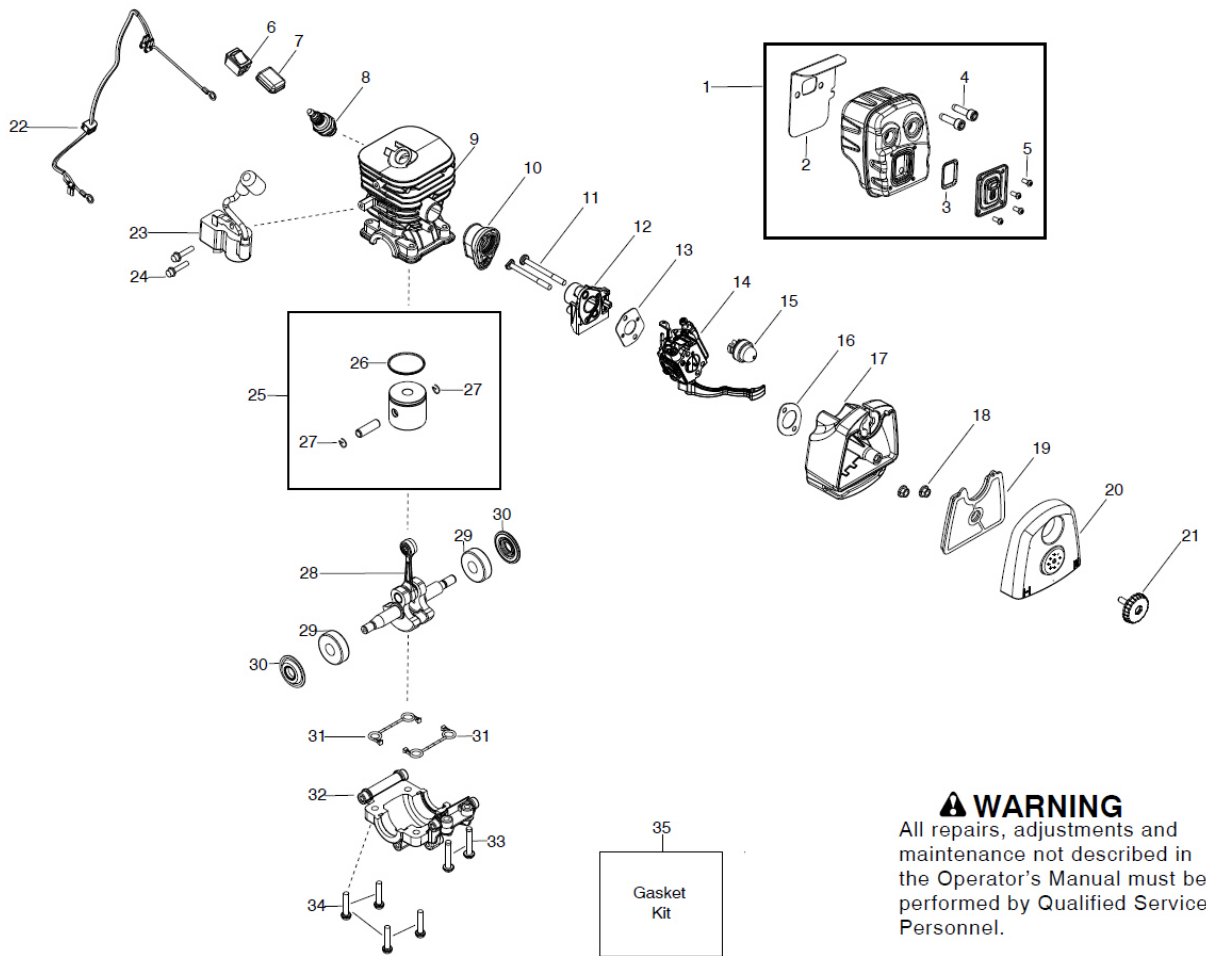

SPARE PARTS LIST

BLOWERS

125 BVX

Ref	Part No	Description	Remark	QTY KIT
1	545 08 18-17	KIT	Kit - Rope	1
2	545 04 32-04	STARTER HANDLE	Handle - Starter	1
3	530 01 58-14	SCREW	Screw	1
4	545 08 18-22	KIT	Kit - Cruise control	1 "5,6,7"
5	530 01 51-47	WASHER	Washer - Wave	1
6	545 11 15-01	RATCHET CRUISE CONTROL	Ratchet - Cruise control	1
7	530 01 58-14	SCREW	Screw	1
8	545 11 90-02	HANDLE - ASSIST	Handle - Assist	1
9	545 15 79-01	ASSY, MUFFLER GUARD	Assy. - Muffler guard	1
10	545 00 35-02	SCREW	Bolt - Tube clamp	1
11	545 11 13-01	WIRE	Wire - Linkage	1
12	545 11 16-01	TRIGGER, THROTTLE	Trigger - Throttle	1
13	545 13 17-01	WIRE	Wire - Handle ground	1
14	*****	SEE SERVICE REFERENCE	Impeller	1
15	530 01 51-97	NUT	Nut - Blower tube	1
16	545 11 11-01	SPRING	Spring - Vac door	1
17	545 11 12-01	COVER	Cover - Vac door	1
18	530 01 58-14	SCREW	Screw	1
19	575 53 32-01	ASSEMBLY	Assy - Outer scroll	1 "16,17"
20	545 14 71-01	NUT	Nut - Impeller	1
21	*****	SEE SERVICE REFERENCE	Blade - Mulch	1
22	*****	SEE SERVICE REFERENCE	Washer - Flywheel	1
23	545 16 45-01	WASHER	Washer - Impeller	1
24	530 01 64-45	SCREW FUEL TANK RETAINER	Screw	1
25	545 11 00-01	SCROLL	Scroll - Inner	1
26	530 04 77-21	PURGE	Bulb - Purge	1
27	*****	SEE SERVICE REFERENCE	Fuel line	1
28	*****	SEE SERVICE REFERENCE	Assy - Fuel cap with retainer	1
29	530 09 56-46	FILTER	Assy - Fuel pickup	1
30	*****	SEE SERVICE REFERENCE	Assy - Fuel tank	1 "26,27,28"
31	530 01 58-14	SCREW	Screw	1
32	578 31 87-01	SCROLL	Scroll - Flywheel	1
33	530 01 58-14	SCREW	Screw	1
34	530 01 64-45	SCREW FUEL TANK RETAINER	Screw	1
35	576 42 33-01	FLYWHEEL	Assy - Flywheel	1
36	530 01 58-28	WASHER	Washer	1
37	530 01 61-34	NUT	Nut - Flywheel	1
38	545 10 88-01	COVER	Cover - Motor housing	1
39	545 11 28-01	SCREW	Screw	1
40	545 08 90-01	HUB	Hub	1
41	545 11 59-01	SPRING	Spring - EPS2	1
42	545 00 60-84	KIT	Kit - Starter	1 "39,40,41"
43	530 04 20-95	SPRING	Spring - Starter	1
44	545 11 18-01	HOUSING - STARTER COVER	Housing - Starter Cover	1
45	530 01 63-86	SCREW	Screw	1