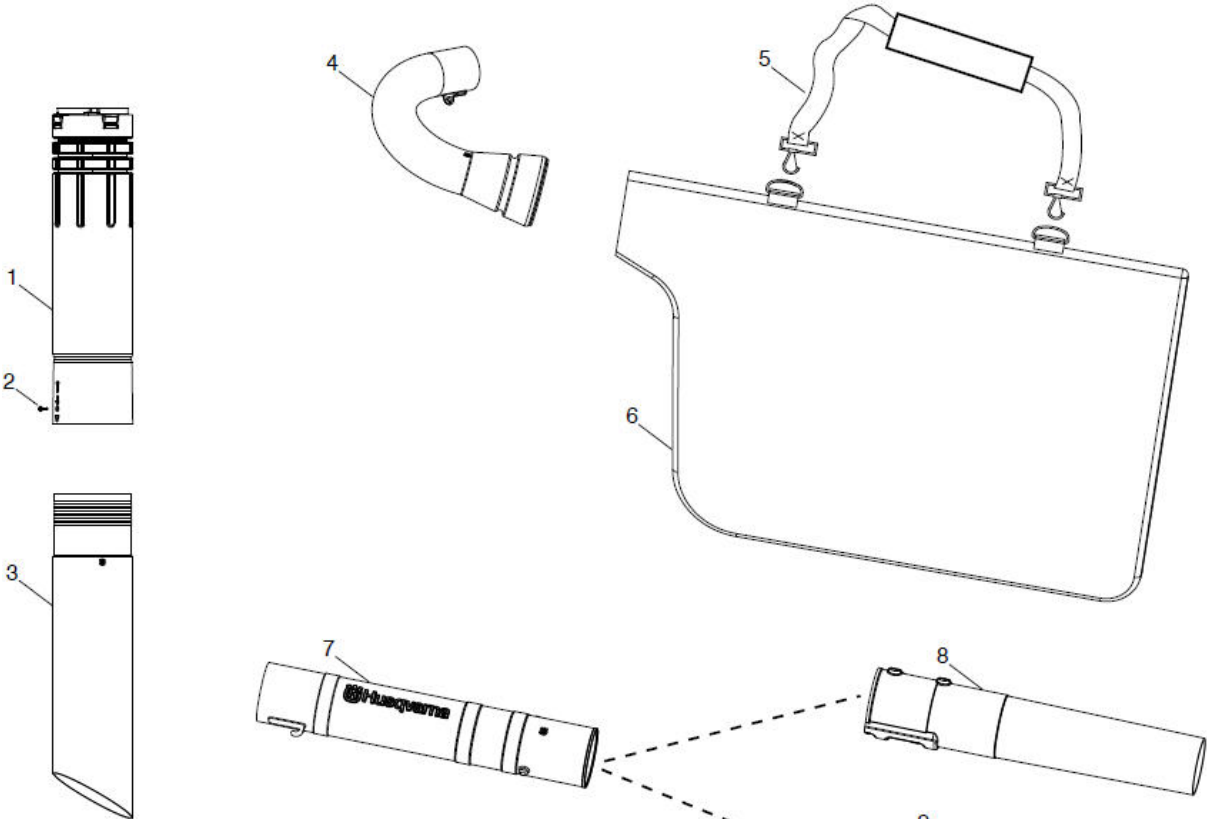

⚠ WARNING

All repairs, adjustments and maintenance not described in the Operator's Manual must be performed by Qualified Service Personnel.

TUBE

125 BVX

Ref	Part No	Description	Remark	QTY KIT
1	545 13 12-01	ASSY, UPPER VAC TUBE	Assy - Upper vac tube with adapter	1
2	545 14 41-01	SCREW	Screw	1
3	*****	SEE SERVICE REFERENCE	Tube - Lower vac	1
4	575 47 88-01	TUBE	Elbow - Vac	1
5	545 13 29-03	STRAP SHOULDER	Strap - Carrying	1
6	595 83 97-01	BAG	Assy - Vac bag	1
7	590 56 92-01	TUBE	Assy - Tube - upper blower w/barrier	1
8	545 11 80-01	TUBE	Tube - Lower blower (round)	1
9	545 11 95-01	NOZZLE	Tube - Lower blower (flare)	1