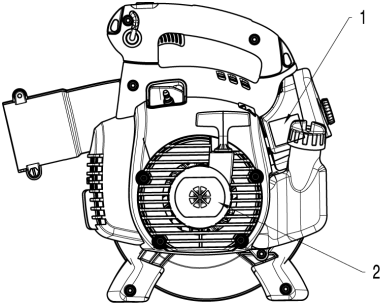

DECALS

125 BVX

Ref	Part No	Description	Remark	QTY KIT
1	545 13 45-01	DECAL	Starting Instructions	1
2	545 13 48-03	DECAL	Starter Housing	1
3	587 55 31-06	DECAL	Warning (North America)	1
3	587 55 31-03	DECAL	Warning (Outside North America)	1
4	N.U.	NOT USED	Not Used	1
5	585 72 94-10	DECAL	Impeller Warning	1
	545 08 18-60	DECAL KIT	Starting & Warning Decals (North America)	1
	545 08 18-61	DECAL KIT	Starting & Warning Decals (Outside North America)	1