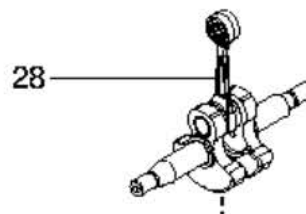

Serial Number - 201414XXXXX and lower, please use the following parts:

ENGINE Ref. #28 545081816 KIT, CRANKSHAFT

Note: KIT, CRANKSHAFT (P/N 545081816) cannot be used with IMPELLER (P/N 581449401). Use only with IMPELLER (P/N 545173201).

Serial Number - 201415XXXXX and higher, please use the following parts:

ENGINE Ref. #28 588199401 KIT, CRANKSHAFT

Note: KIT, CRANKSHAFT (P/N 588199401) cannot be used with IMPELLER (P/N 545173201). Use only with IMPELLER (P/N 581449401).