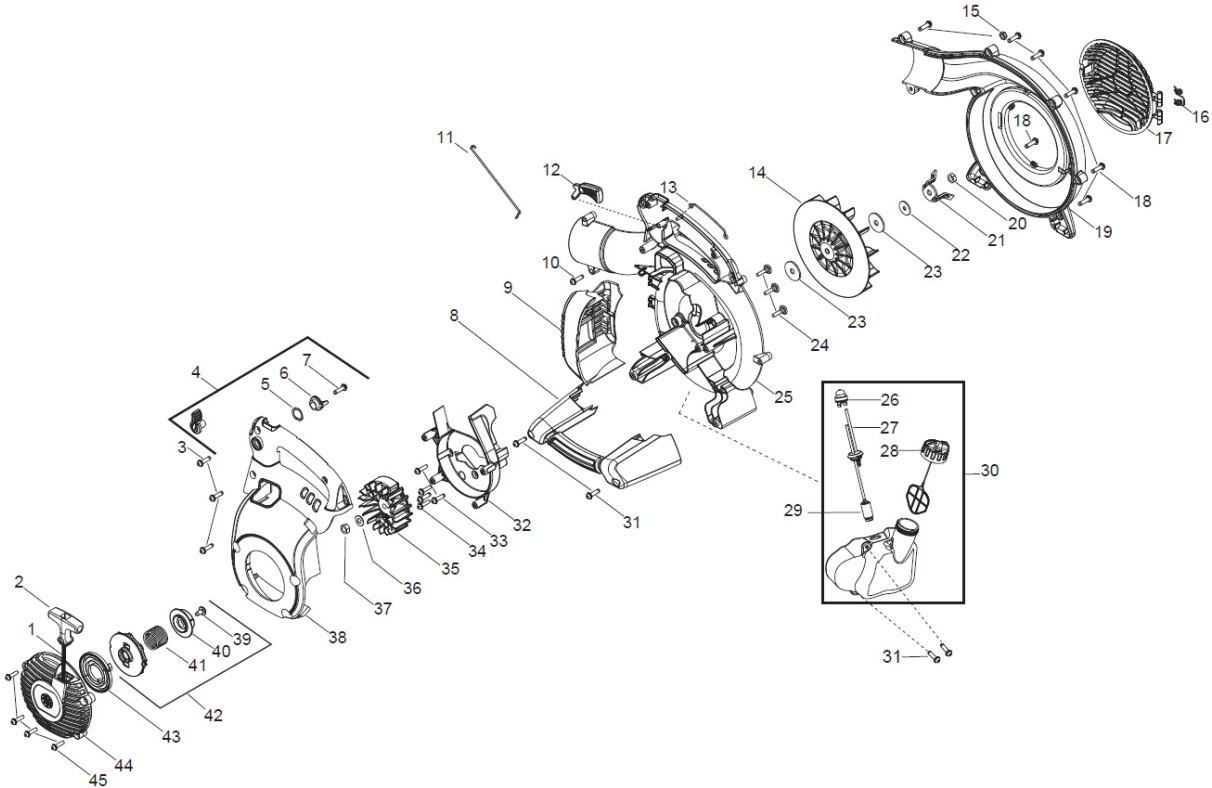

SPARE PARTS LIST

BLOWERS

125 BVX

Ref	Part No	Description	Remark	QTY KIT
1	545 08 18-17	KIT	Kit - Rope	1
2	545 04 32-04	STARTER HANDLE	Handle - Starter	1
3	530 01 58-14	SCREW	Screw	1
4	545 08 18-22	KIT	Kit - Cruise control	1 "5,6,7"
5	530 01 51-47	WASHER	Washer - Wave	1
6	545 11 15-01	RATCHET CRUISE CONTROL	Ratchet - Cruise control	1
7	530 01 58-14	SCREW	Screw	1
8	545 11 90-02	HANDLE - ASSIST	Handle - Assist	1
9	545 15 79-01	ASSY, MUFFLER GUARD	Assy. - Muffler guard	1
10	545 00 35-02	SCREW	Bolt - Tube clamp	1
11	545 11 13-01	WIRE	Wire - Linkage	1
12	545 11 16-01	TRIGGER, THROTTLE	Trigger - Throttle	1
13	545 13 17-01	WIRE	Wire - Handle ground	1
14	*****	SEE SERVICE REFERENCE	Impeller	1
15	530 01 51-97	NUT	Nut - Blower tube	1
16	545 11 11-01	SPRING	Spring - Vac door	1
17	545 11 12-01	COVER	Cover - Vac door	1
18	530 01 58-14	SCREW	Screw	1
19	575 53 32-01	ASSEMBLY	Assy - Outer scroll	1 "16,17"
20	545 14 71-01	NUT	Nut - Impeller	1
21	*****	SEE SERVICE REFERENCE	Blade - Mulch	1
22	*****	SEE SERVICE REFERENCE	Washer - Flywheel	1
23	545 16 45-01	WASHER	Washer - Impeller	1
24	530 01 64-45	SCREW FUEL TANK RETAINER	Screw	1
25	545 11 00-01	SCROLL	Scroll - Inner	1
26	530 04 77-21	PURGE	Bulb - Purge	1
27	*****	SEE SERVICE REFERENCE	Fuel line	1
28	*****	SEE SERVICE REFERENCE	Assy - Fuel cap with retainer	1
29	530 09 56-46	FILTER	Assy - Fuel pickup	1
30	*****	SEE SERVICE REFERENCE	Assy - Fuel tank	1 "26,27,28"
31	530 01 58-14	SCREW	Screw	1
32	578 31 87-01	SCROLL	Scroll - Flywheel	1
33	530 01 58-14	SCREW	Screw	1
34	530 01 64-45	SCREW FUEL TANK RETAINER	Screw	1
35	576 42 33-01	FLYWHEEL	Assy - Flywheel	1
36	530 01 58-28	WASHER	Washer	1
37	530 01 61-34	NUT	Nut - Flywheel	1
38	545 10 88-01	COVER	Cover - Motor housing	1
39	545 11 28-01	SCREW	Screw	1
40	545 08 90-01	HUB	Hub	1
41	545 11 59-01	SPRING	Spring - EPS2	1
42	545 00 60-84	KIT	Kit - Starter	1 "39,40,41"
43	530 04 20-95	SPRING	Spring - Starter	1
44	545 11 18-01	HOUSING - STARTER COVER	Housing - Starter Cover	1
45	530 01 63-86	SCREW	Screw	1