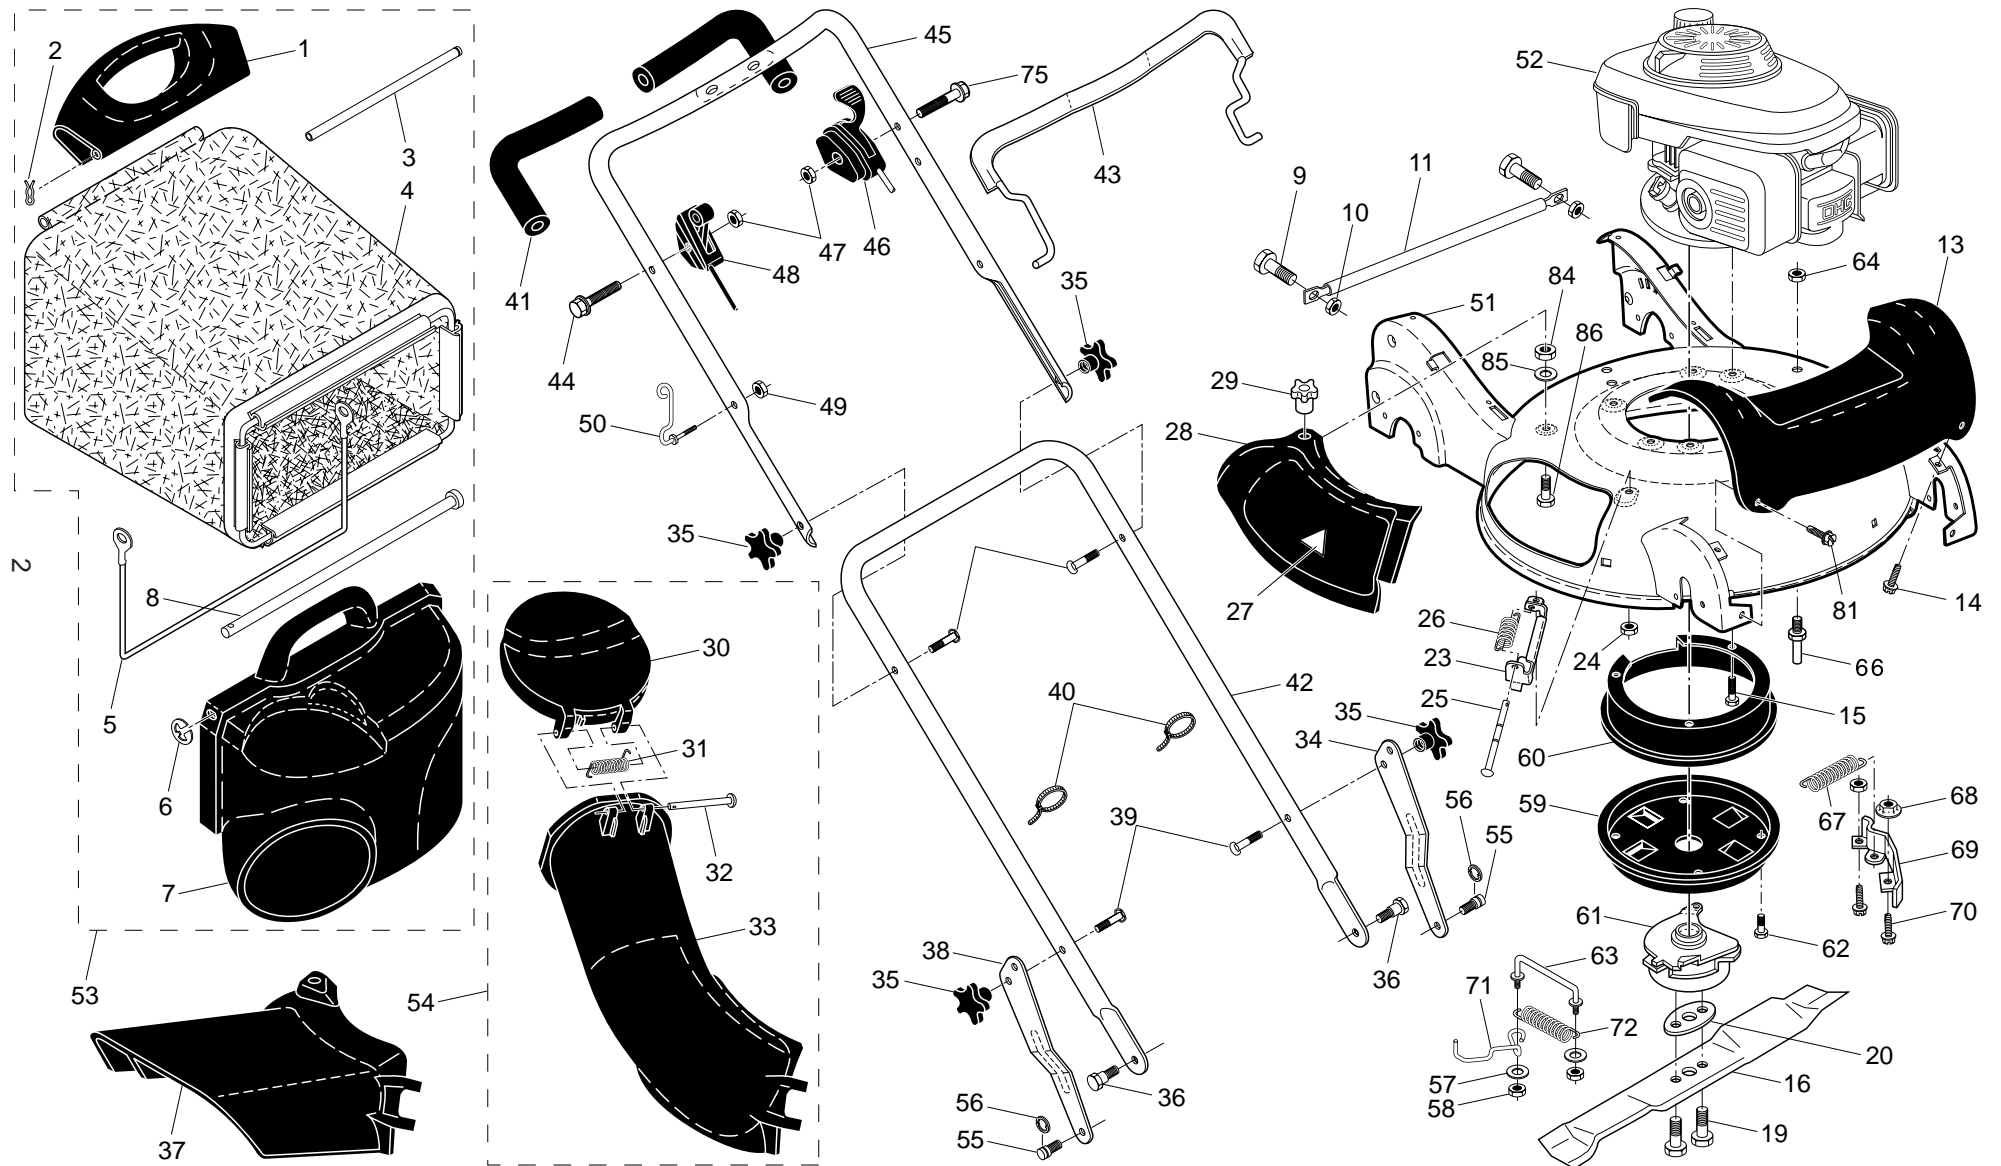

ROTARY LAWN MOWER - MODEL NUMBER R152SVH-BBC (96141006304) PRODUCT NUMBER 961 41 00-63

ROTARY LAWN MOWER - MODEL NUMBER R152SVH-BBC (96141006304) PRODUCT NUMBER 961 41 00-63

KEY NO.	PART NO.	DESCRIPTION	KEY NO.	PART NO.	DESCRIPTION
1	532 19 05-82	Handle, Grassbag, Rear	45	532 18 62-96	Handle Assembly, Upper (Includes Foam Grip)
2	532 06 53-22	Hairpin Cotter	46	532 19 65-41	Blade Brake Control
3	532 18 34-83	Rod, Rear Handle, Grassbag	47	532 13 20-04	Screw
4	532 40 18-98	Grassbag	48	532 19 12-57	Throttle Control
5	532 18 85-06	Frame, Grassbag	49	532 13 20-04	Locknut, Hex 1/4-20
6	812 00 00-14	E-Ring	50	532 18 85-01	Rope Guide
7	532 19 05-81	Door, Grassbag	51	532 42 04-30	Kit, Lawn Mower Housing Assembly
8	532 18 34-79	Rod, Pivot	52	- - -	Engine, Honda, Model Number GCV160 (order parts from engine manufacturer)
9	872 14 04-05	Screw			
10	873 80 04-00	Nut, Hex, Nylock	53	532 40 18-96	Grassbag Assembly, Complete
11	532 19 06-92	Tube, Rear Skirt	54	532 18 90-14	Discharge Chute Assembly, Complete
13	532 41 49-58	Cover, Front	55	532 19 41-92	Stud, Shoulder, T45
14	532 19 94-22	Screw, Hex Washer Head	56	812 00 00-58	E-Ring, T45
15	532 15 04-06	Bolt, Engine Mounting	57	532 05 39-98	Washer, Flat
16	532 19 93-80	Blade, 21"	58	873 51 06-00	Nut, Hex 3/8-16
19	532 19 34-07	Bolt, Hex Head	59	532 19 09-31	Belt Cover, Lower
20	532 19 34-09	Spacer, Blade	60	532 19 09-30	Belt Cover, Upper
23	532 18 36-09	Mounting Bracket, Mulcher Door	61	- - -	Blade Brake / Clutch Assembly (order parts from engine manufacturer)
24	532 19 17-30	Nut, Hex			
25	532 18 34-45	Rod, Hinge	62	532 75 00-97	Screw
26	532 18 34-46	Spring, Mulcher Door	63	532 18 01-88	Link, Torque
27	532 18 21-66	Decal, Danger	64	873 19 70-33	Nut, Hex 3/8-16
28	532 19 05-15	Mulcher Door	66	532 18 21-31	Stud, Belt Guide
29	532 18 34-47	Knob	67	532 18 03-93	Spring
30	532 19 05-80	Door, Discharge Chute	68	873 90 04-00	Nut, Hex, Centerlock, Zinc Plated 1/4-20
31	532 18 34-78	Spring, Door, Discharge Chute	69	532 19 09-29	Brake, Clutch
32	532 18 34-45	Rod, Door, Discharge Chute	70	874 78 04-10	Bolt, Hex Head
33	532 19 05-78	Discharge Chute, Plastic	71	532 18 85-45	Belt Keeper
34	532 19 06-19	Adjustment Bracket, Lower Handle, LH	72	532 18 03-94	Spring
35	532 18 55-88	Knob, Star	75	532 18 99-37	Screw, Hex Washer Head
36	532 19 41-87	Bolt, Shoulder	81	532 19 41-89	Screw, Hex Head
37	532 18 59-96	Deflector, Discharge	84	532 40 01-00	Nut, Hex
38	532 19 06-21	Adjustment Bracket, Lower Handle, RH	85	532 85 02-63	Washer
39	532 19 15-74	Bolt, Handle	86	872 11 04-07	Bolt
40	532 06 64-26	Wire Tie	--	532 18 21-34	Decal, Warning (not shown)
41	532 18 27-48	Grip, Foam	--	532 41 57-22	Operator's Manual, European
42	532 18 70-96	Handle Assembly, Lower	--	532 41 57-23	Operator's Manual, Scandinavian
43	532 18 62-99	Bail, Control	--	532 41 57-24	Operator's Manual, East Bloc
44	532 18 33-65	Screw, Hex Head	--	532 41 57-25	Operator's Manual, Baltic

NOTE: All component dimensions given in U.S. inches. 1 inch = 25.4 mm

IMPORTANT: Use only Original Equipment Manufacturer (O.E.M.) replacement parts. Failure to do so could be hazardous, damage your lawn mower and void your warranty.